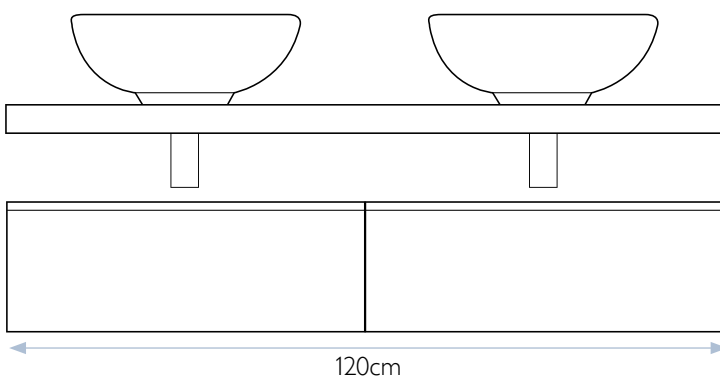

Blend is available in the following finishes:

Matt White

Greystone

Sherwood Oak

Greystone 80cm Blend shelf and Greystone 80cm wide Drawer Unit with Basin Shelf Wall Bracket

Key features

- Available in configurations from 60cm wide.
- Available in three finishes: Matt White, Greystone and Sherwood Oak.
- Compatible with all of our ceramic vessel basins.
- Handle-free, push to open drawers.

Shown with Verve 60 cabinet

Matt White 60cm Blend shelf and Matt White 60cm wide Drawer Unit

Push to open drawer

Blend 60cm Drawer Unit with Ceramic wall mounted basin

Basin Shelf Wall Bracket

With **Blend** the number of configurations is only limited by your imagination. Below you can find examples to inspire you.