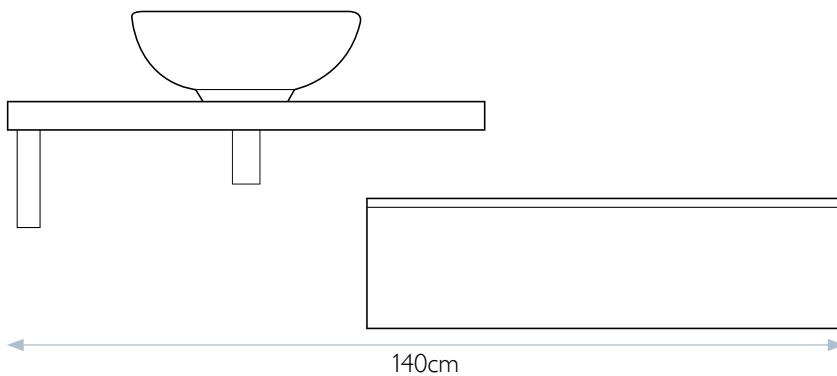

Blend is available in the following finishes:

Matt White

Greystone

Sherwood Oak

Greystone 80cm Blend shelf and Greystone 80cm wide Drawer Unit with Basin Shelf Wall Bracket

Key features

- Available in configurations from 60cm wide.
- Available in three finishes: Matt White, Greystone and Sherwood Oak.
- Compatible with all of our ceramic vessel basins.
- Handle-free, push to open drawers.

Shown with Verve 60 cabinet

Matt White 60cm Blend shelf and Matt White 60cm wide Drawer Unit

Push to open drawer

Blend 60cm Drawer Unit with Ceramic wall mounted basin

Basin Shelf Wall Bracket

With **Blend** the number of configurations is only limited by your imagination. Below you can find examples to inspire you.