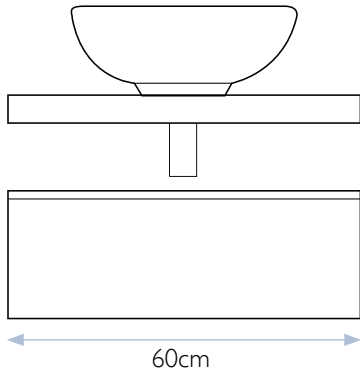

Blend is available in the following finishes:

Matt White

Greystone

Sherwood Oak

Greystone 80cm Blend shelf and Greystone 80cm wide Drawer Unit with Basin Shelf Wall Bracket

Key features

- Available in configurations from 60cm wide.
- Available in three finishes: Matt White, Greystone and Sherwood Oak.
- Compatible with all of our ceramic vessel basins.
- Handle-free, push to open drawers.

Shown with Verve 60 cabinet

Matt White 60cm Blend shelf and Matt White 60cm wide Drawer Unit

Push to open drawer

Blend 60cm Drawer Unit with Ceramic wall mounted basin

Basin Shelf Wall Bracket

With **Blend** the number of configurations is only limited by your imagination. Below you can find examples to inspire you.