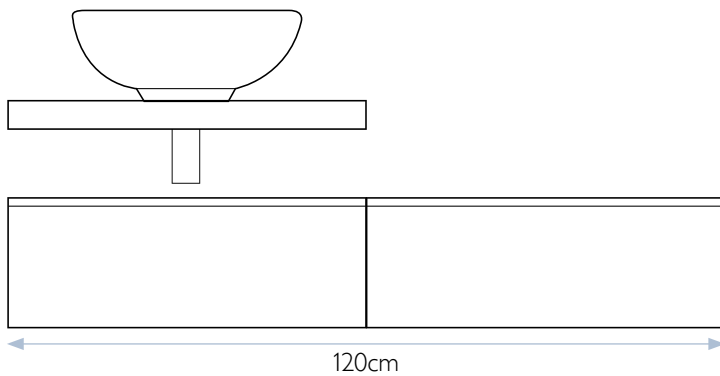

Shown with Verve 60 cabinet

Matt White 60cm Blend shelf and Matt White 60cm wide Drawer Unit

Push to open drawer

Blend 60cm Drawer Unit with Ceramic wall mounted basin

Basin Shelf Wall Bracket

With **Blend** the number of configurations is only limited by your imagination. Below you can find examples to inspire you.