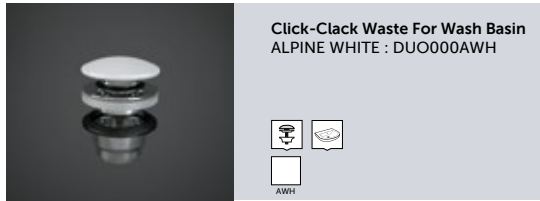

**Click-Clack Waste For Wash Basin
MATT COLOUR : DUO000505**