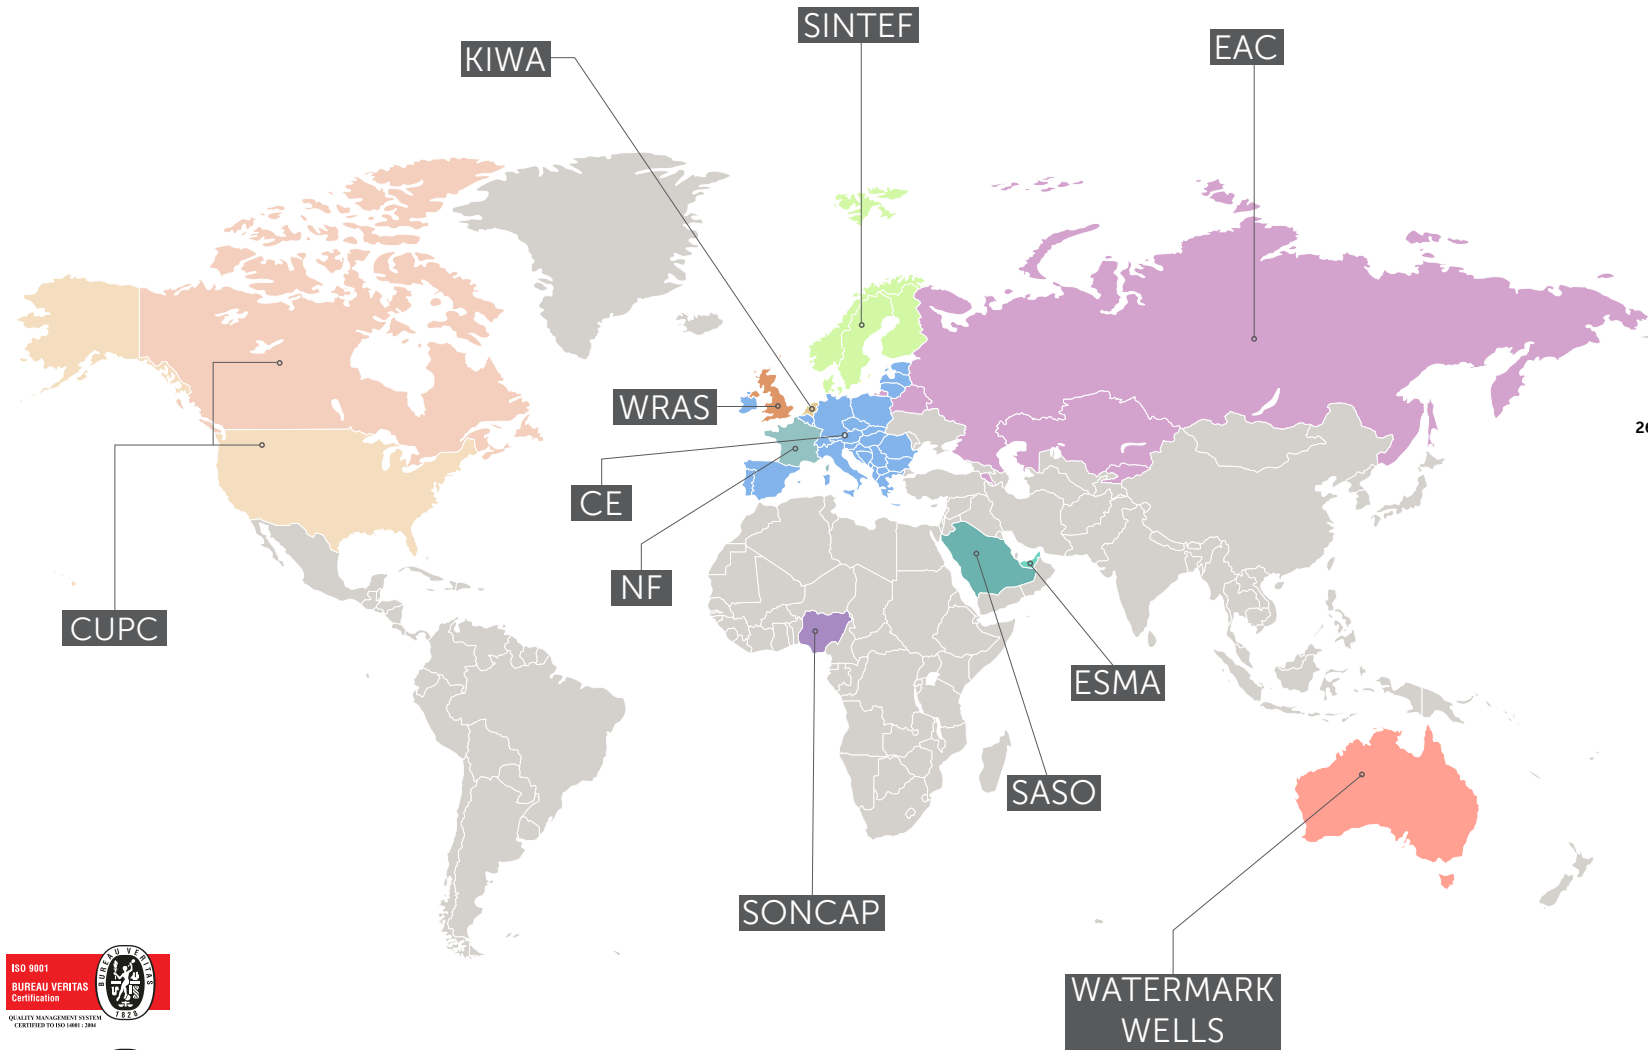

CERTIFICATIONS & TESTS

Global Approvals & Standards

RAK Ceramics Sanitaryware production is accredited with the world's most reputable certification entities; with national and international certifications for product and processes, RAK Ceramics not only complies to the requirements, but often exceeds the most stringent international standards. Our own water/air severe product testing is performed on the 100% of WC & Bidet production. Only complying products are labeled with our new QC sticker: a seal of quality and performance!