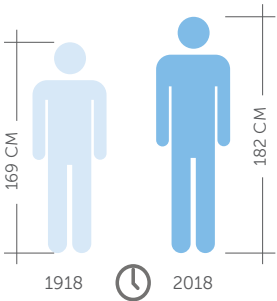

EVOLUTION

Comfort height, updated ergonomics

Over the last 100 years, the average height of people in industrialized nations has increased approximately by 10 cm.

To be innovative in design also means meeting the changes in population and their new needs in terms of ergonomics and comfort.

RAK Ceramics design evolves together with human evolution.

NEW STANDARD HEIGHTS