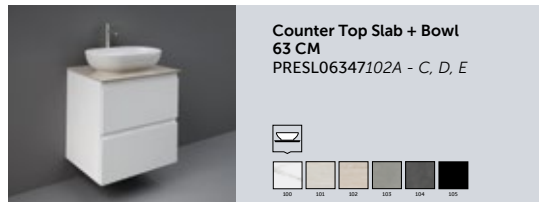

Drop-In Wash Basin  
123 CM  
PREOC12347102A

Counter Top Slab + Bowl  
63 CM  
PRESL06347102A - C, D, E

Counter Top Slab + Bowl  
83 CM  
PRESL08347102A - C, D, E

Counter Top Slab + Bowl  
103 CM  
PRESL10347102A - C, D, E