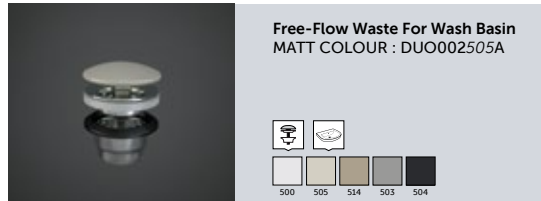

**Free-Flow Waste For Wash Basin  
CHROME : DUO002444**

**Click-Clack Waste For Wash Basin  
ALPINE WHITE : DUO000AWH**

**Free-Flow Waste For Wash Basin  
ALPINE WHITE : DUO002AWH**

**Click-Clack Waste For Wash Basin  
MATT COLOUR : DUO000505**