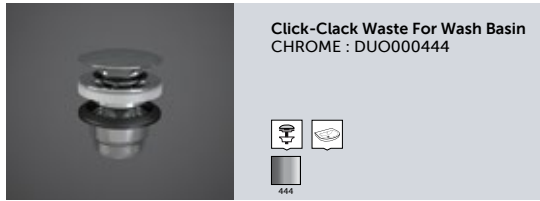

**FOR BIDET & VANITY  
ABS CHROME : BTRBDABS010**

**FOR BIDET & VANITY  
PP WHITE : BTRBDPPR011**

**FOR VANITY  
PP WHITE : BTRWBPPR021**

**FOR FREESTANDING WASH BASIN  
PP WHITE : BTRWBPPR020**

**Click-Clack Waste For Wash Basin  
CHROME : DUO000444**