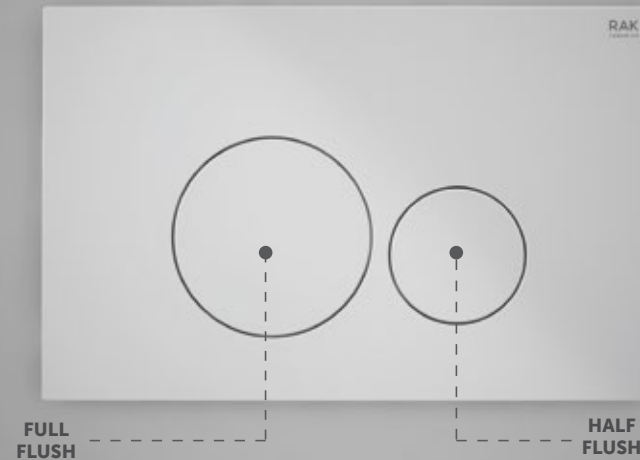

DUAL FLUSHING SYSTEM

FULL FLUSH

Factory Setting

Adjustable

30% reduction

HALF FLUSH

3L