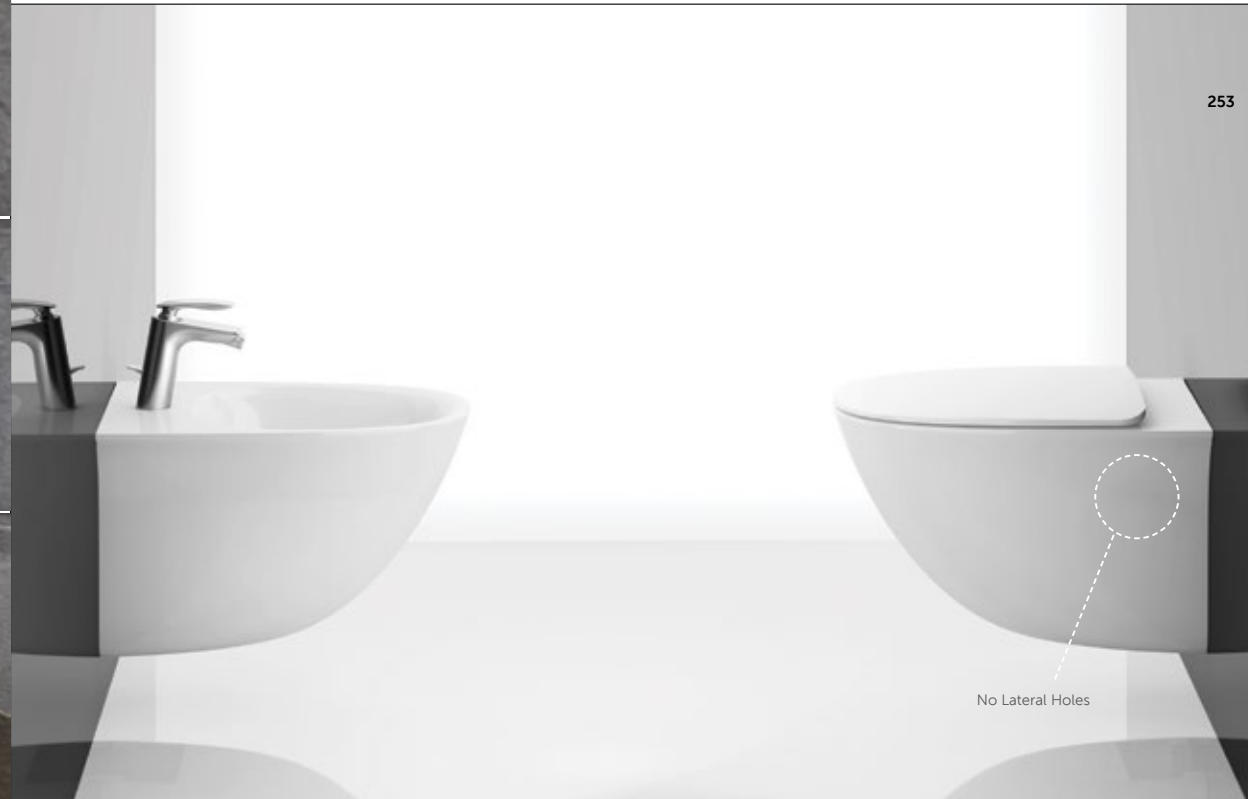

HIDDEN FIXATIONS

WALL HUNG SANITARYWARE

Hidden Fixation System

It's easy, it's safe.

Our products are benefitting of the collaboration with Fischer Group, one of the industry leaders. The use of the most innovative Fischer fixing systems, is allowing us design freedom on the ceramic, better aesthetics and more safety for the installer.

The Hidden Fixation System is comfortable and time saving, in fact one-man installation is made possible by the clip system that keeps the ceramic held up during the installation.

fischer
innovative solutions