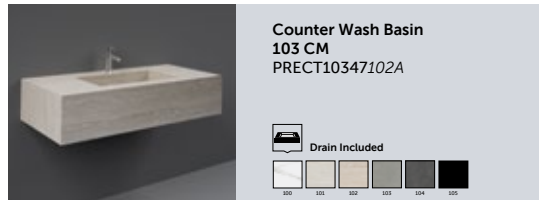

# RAK-PRECIOUS

 W 80 x D 2 x H 68 CM  
JOYMR08068STD

 83 CM  
PRESL08347101A  
SENCT5000AWHA

 101

 W 80 x D 46 x H 60 CM  
JOYWH080UGY

 UGY

Counter Wash Basin  
63 CM  
PRECT06347102A

Counter Wash Basin  
83 CM  
PRECT08347102A