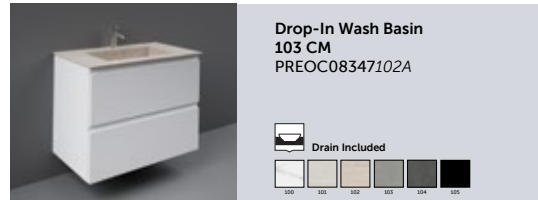

Drop-In Wash Basin
123 CM
PREOC12347102A