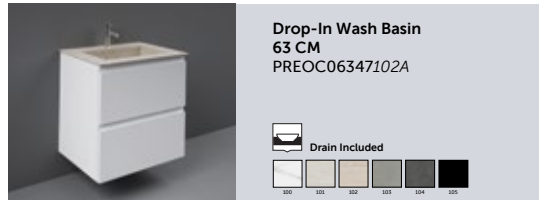

Drop-In Wash Basin
103 CM
PREOC10347102A