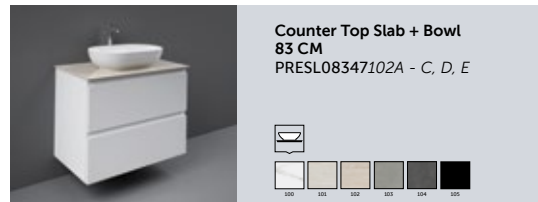

Drop-In Wash Basin  
123 CM  
PREOC12347102A

Counter Top Slab + Bowl  
63 CM  
PRESL06347102A - C, D, E

Counter Top Slab + Bowl  
83 CM  
PRESL08347102A - C, D, E

Counter Top Slab + Bowl  
103 CM  
PRESL10347102A - C, D, E