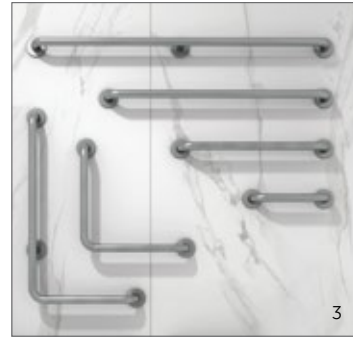

FOR YOUR SELF-SUFFICIENCY AND TOTAL INDEPENDENCE