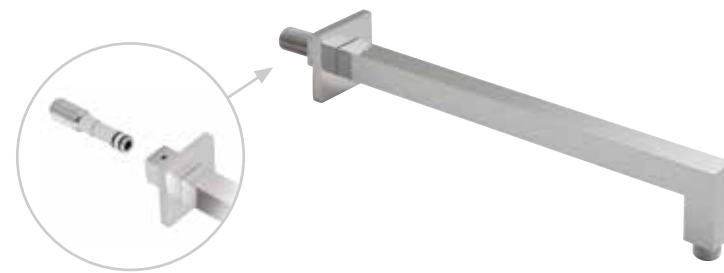

Mix²
Easy Fit Shower Arm
£89.00
WG-EFSA/SQ-C/P

OUTLETS, WALL BRACKETS AND ELBOWS