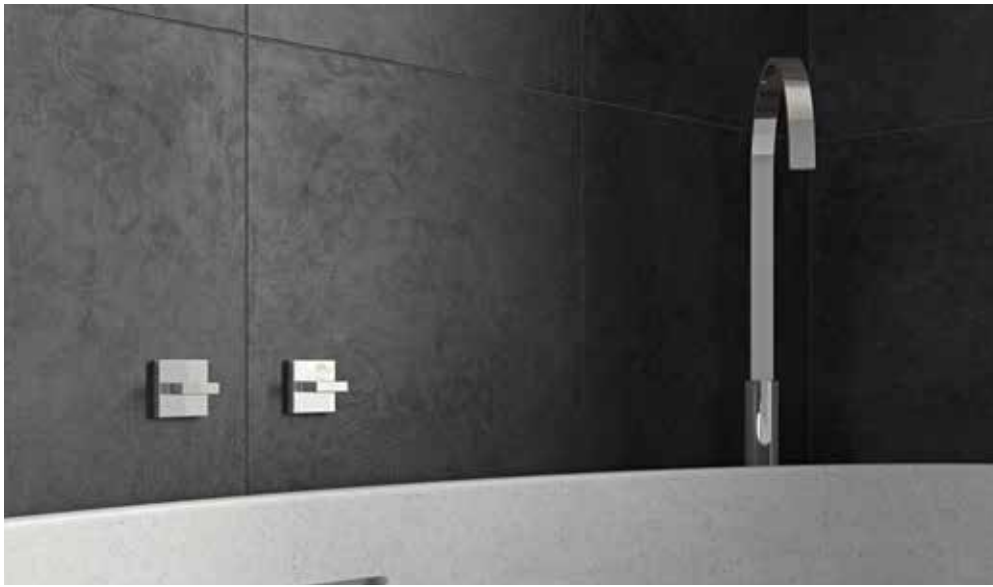

Towel Rail 600mm (24")
£74.00
SPA-184-C/P

Towel Shelf with Towel Rail 600mm (24")
£239.00
SPA-185B-C/P

Infinity Toilet Brush and Polished Stainless Steel Holder
£89.00
INF-188-C/P

*LP for shower, MP for bath