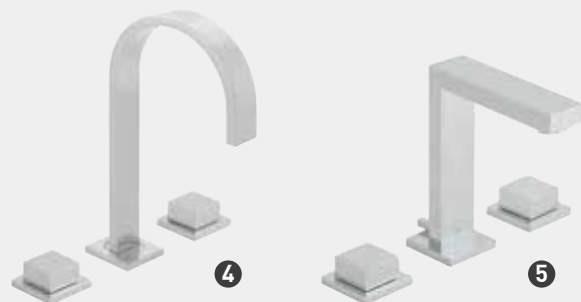

Including a high quality, chrome finish and an unrivalled 12 year guarantee, your bathroom brassware will provide a contemporary aesthetic for years to come.

Notion and Geo's superior deck mounted basin mixers feature low profile, soft-turn cubic handles providing a striking look when teamed with the harmonised spout. These bold basin mixers are a true design statement for the bathroom.

Notion's eye-catching, cubic angles purely state idyllic modernity, with fashioned corners for added definition, this refined mixer is equipped for any high-end interior.

GET THE LOOK:

Striking, sophisticated and contemporary, VADO's stylish slim mixers perfectly complement smaller basins and statement basins alike. The perfect choice for achieving a minimalist look.