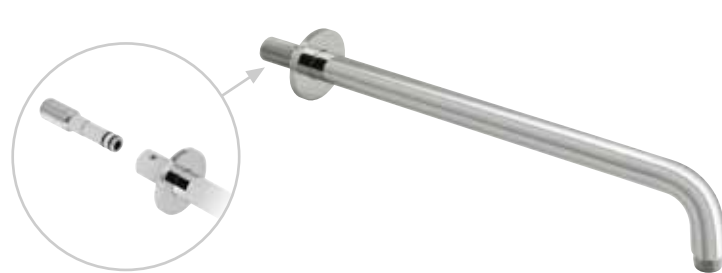

SHOWER ARMS

Elements
Easy Fit Shower Arm
£89.00
WG-EFSA/RO-C/P