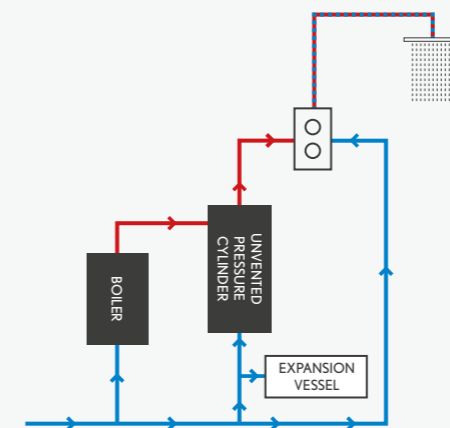

MAINS HIGH PRESSURE

High-pressure systems

You have an unvented cylinder with an expansion cylinder

You have no cold water tank in the loft

If all of the above apply to your home, you'll need one of our high-pressure digital shower products.