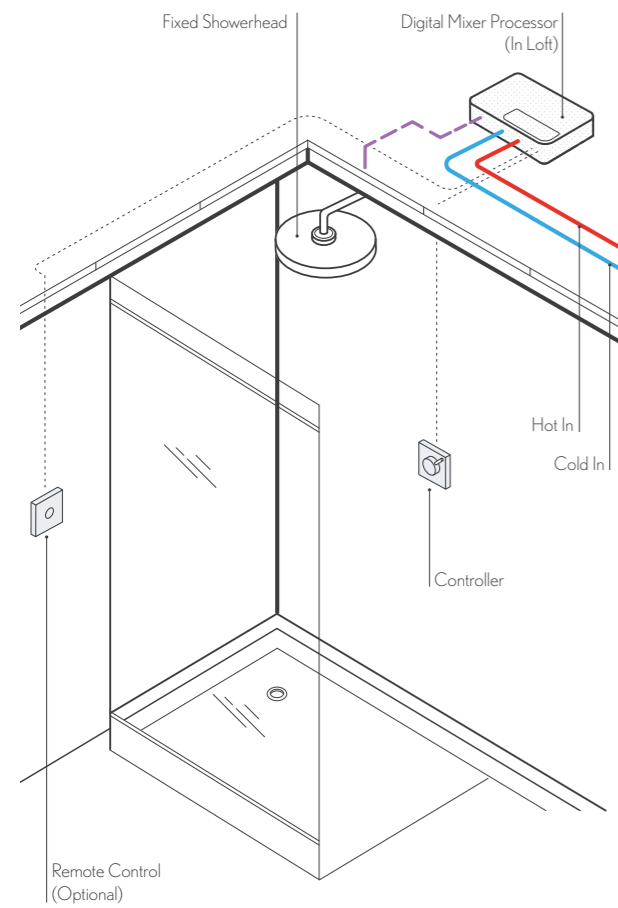

INSTALLATION

The digital processor can be installed in a few different locations depending on the layout of your bathroom and your own preferences. Whatever you choose, it will be discreetly hidden out of sight. The processor can be fitted up to 10 metres away from the control unit.

LOFT INSTALLATION

This layout is ideal if you have loft space directly above your bathroom.