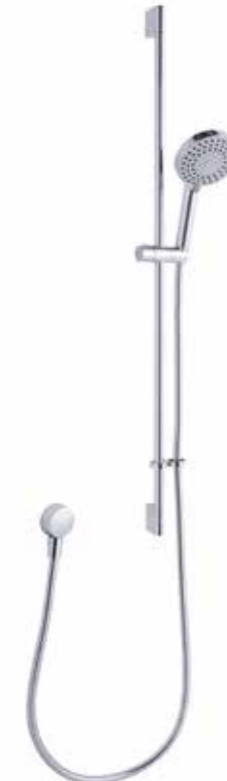

KAI PACK 09

Digital Processor - Dual Outlet (Bath/Shower)	
Kai Trim Kit - Dual Outlet (Bath/Shower)	
Central Shower Kit with Wall Elbow	
Bath Filler with Click Clack Waste	

High Pressure	
CODE: DGX009HP	£979.00 (inc. VAT)
Low Pressure (Pumped)	
CODE: DGX009LP	£1089.00 (inc. VAT)

Minimum pressure required for high-pressure installation 0.5 bar. Minimum pressure required for low-pressure pumped installation 0.1 bar.