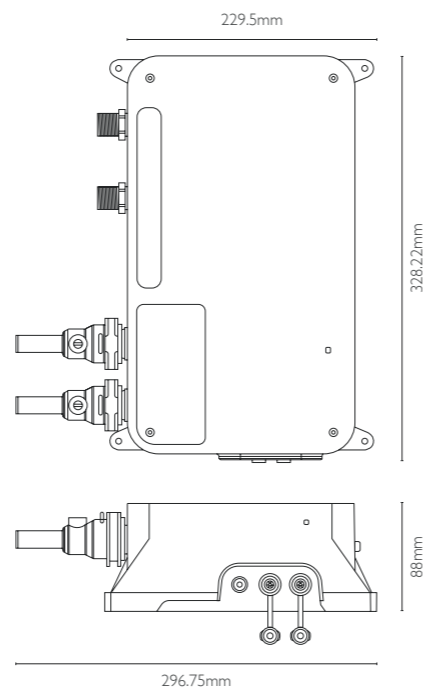

DUAL OUTLET PUMPED DIGITAL PROCESSOR FOR LOW-PRESSURE INSTALLATIONS*