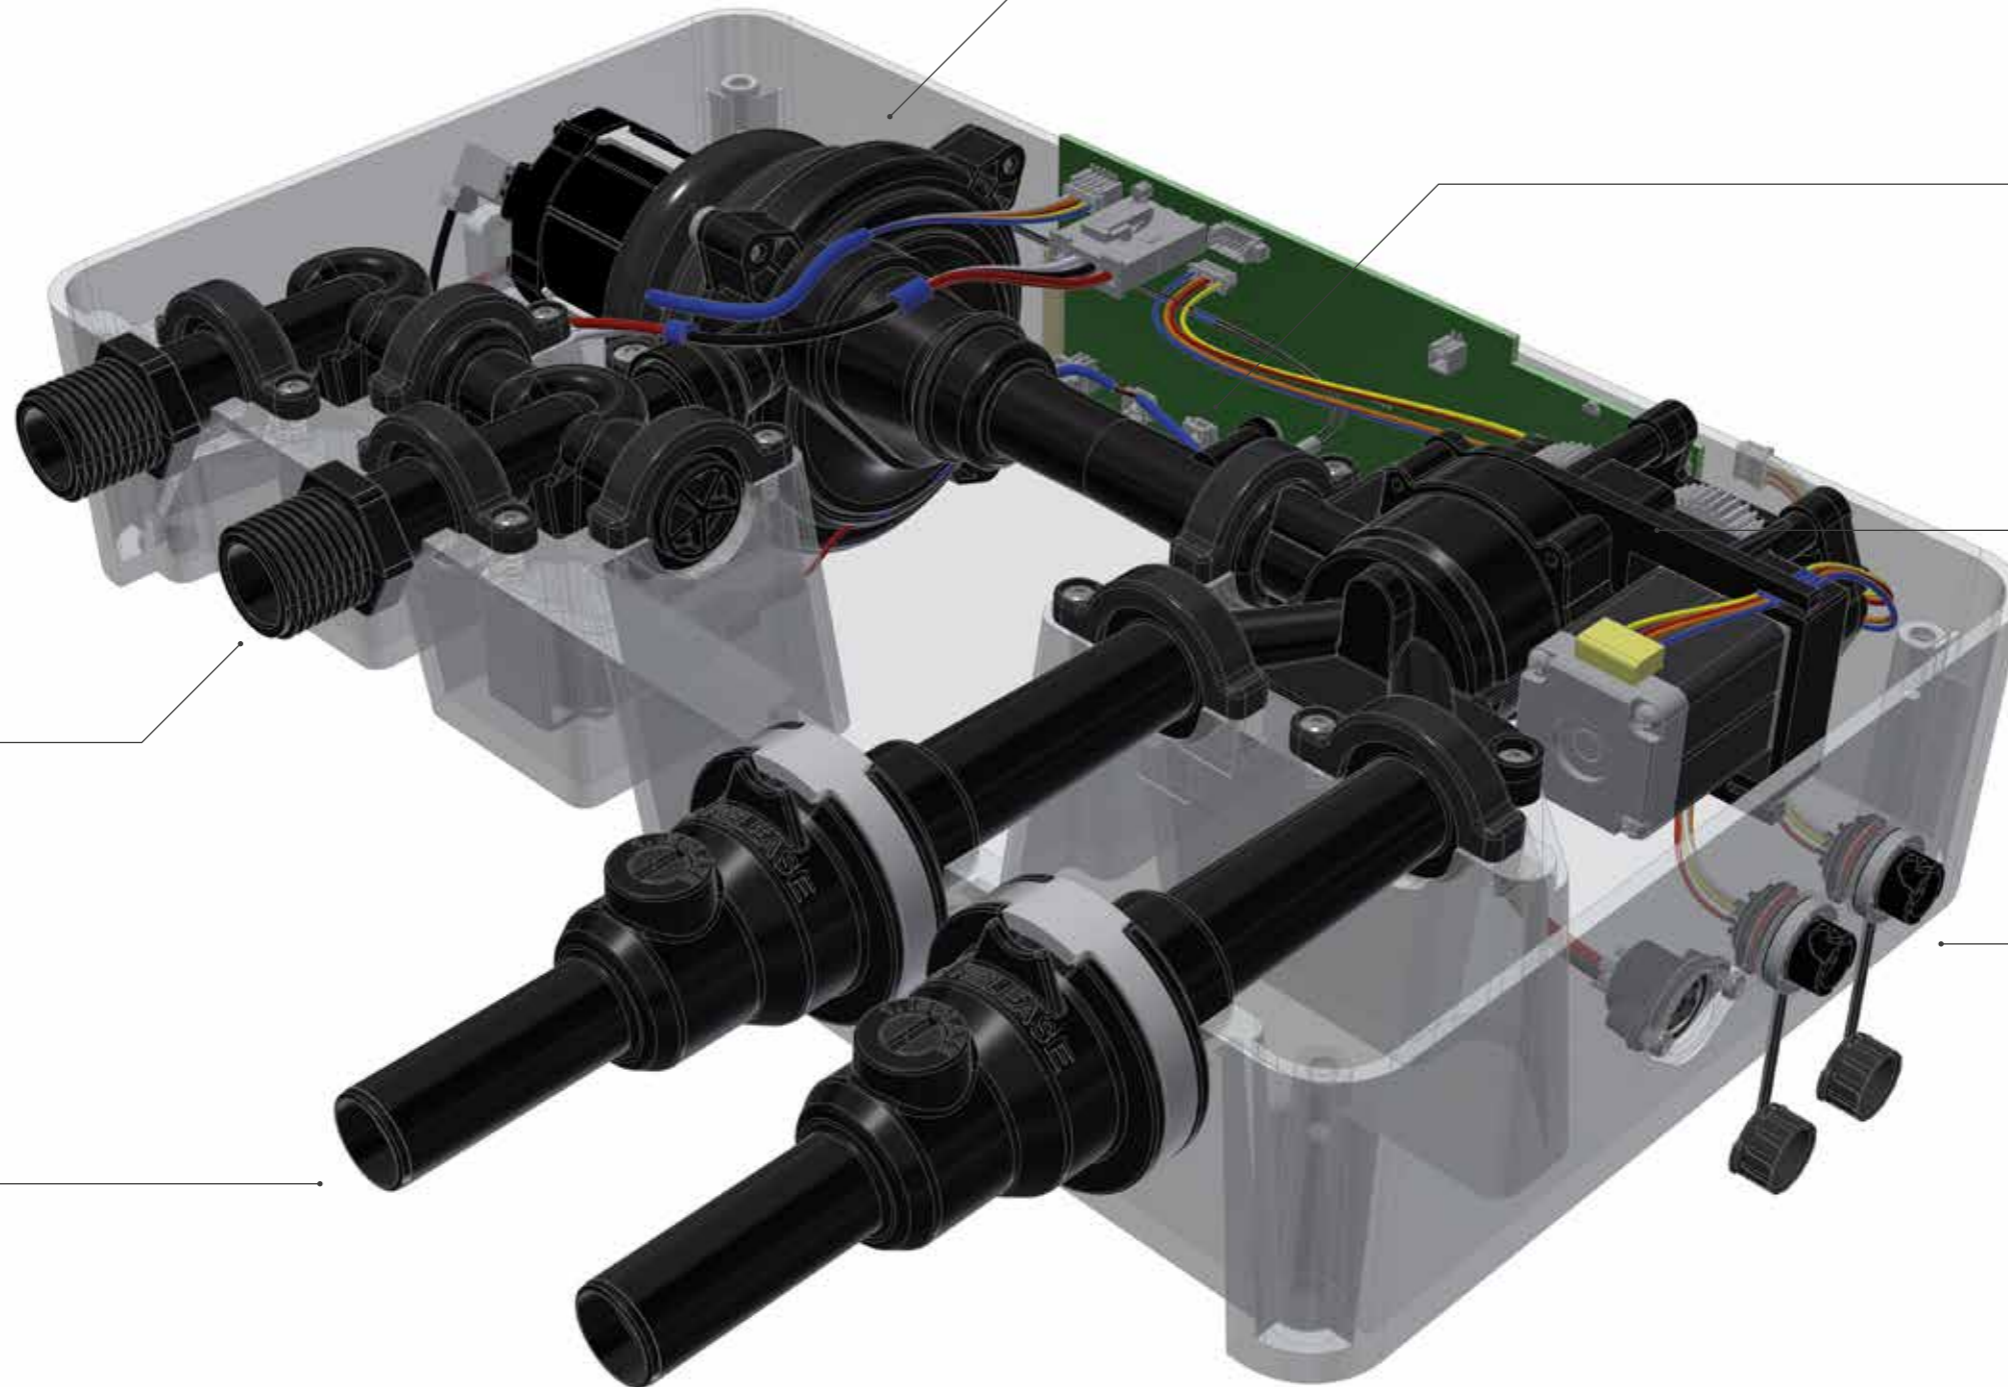

# TECHNOLOGY

At the core of our digital shower is the innovative digital processor, which contains sophisticated technology that controls and monitors the temperature, flow, and safety.