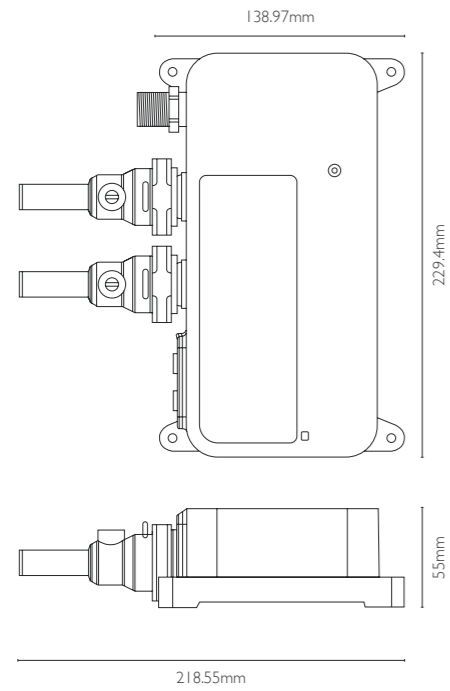

DIMENSIONS

There may be times when you or your plumber needs to know the exact size of the digital processor, so we've added dimensions for each model below.

SINGLE OUTLET DIGITAL PROCESSOR FOR HIGH-PRESSURE INSTALLATIONS