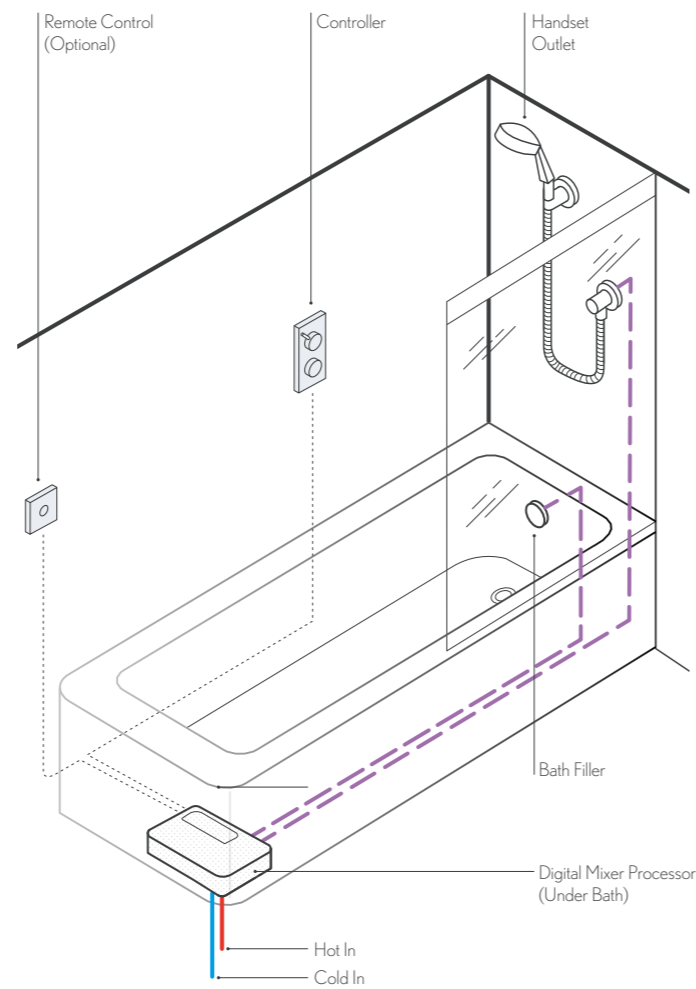

UNDER-BATH INSTALLATION

If you have an over-bath shower, there may be space to hide the processor behind the bath panel.