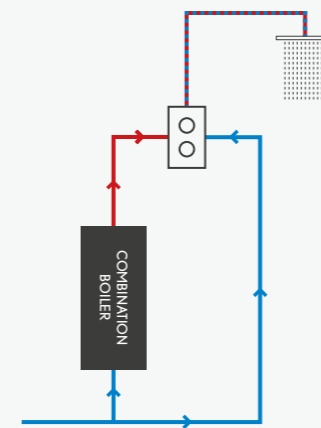

## HOT GRAVITY & COLD GRAVITY / MAINS

Low-pressure systems

You have a cold water storage tank in the loft

You have a hot water cylinder

You do not have a shower pump installed

If all of the above apply to your home, you'll need one of our low-pressure (pumped) digital shower products.