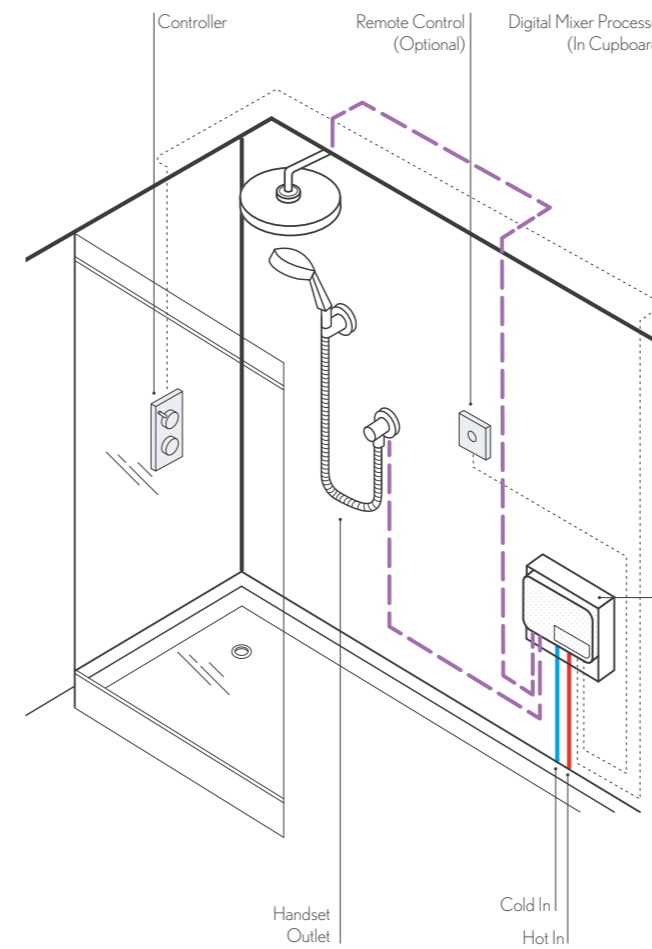

CUPBOARD INSTALLATION

The digital processor and power cables can be concealed in an adjacent cupboard.

- --- Pipework Out (Mixed Water)
- --- Pipework In (Cold)
- --- Pipework In (Hot)
- --- Controller Cable