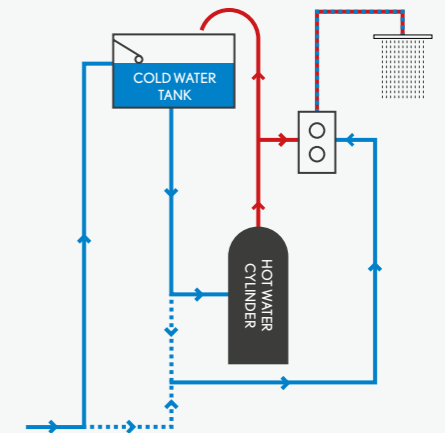

## HOT GRAVITY & COLD GRAVITY / MAINS

Low-pressure systems

You have a cold water storage tank in the loft

You have a hot water cylinder

You do not have a shower pump installed

If all of the above apply to your home, you'll need one of our low-pressure (pumped) digital shower products.