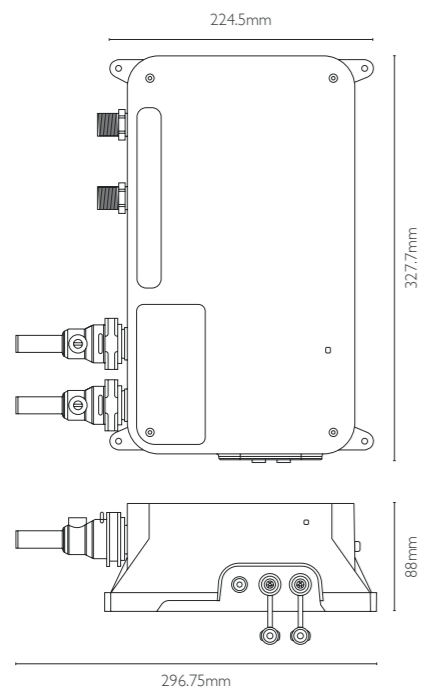

DUAL OUTLET DIGITAL PROCESSOR FOR HIGH-PRESSURE INSTALLATIONS*