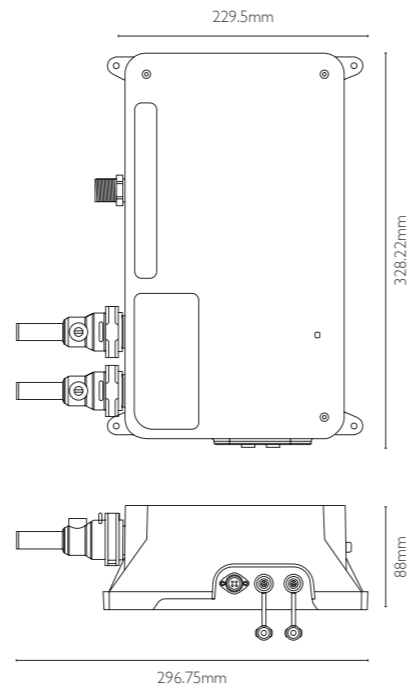

SINGLE OUTLET PUMPED DIGITAL PROCESSOR FOR LOW-PRESSURE INSTALLATIONS