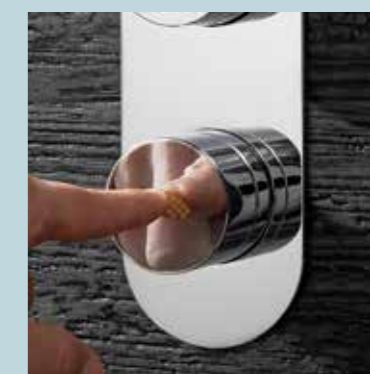

Shown left: Square thermostatic shower valve, see page 17 Shown above: Shower pack GTL001, see page 16

INSPIRATION

Dial - Push button valve technology

The latest in push-button shower technology, Dial valves allow you to precisely control the flow of water and temperature simultaneously. Available in both single and double outlet options, Dial sets a new benchmark in bathroom design, with cutting-edge on/off operation offering complete showering control at the touch of a button. This innovation allows for multifunctional showering and bathing, whereby outlets can be used both independently and in-sync with a superior effect to that of standard diverters.

Shown above: Shower pack GTL034, see page 26

Turn to increase/reduce the water flow

Turn the middle dial to adjust the temperature

Push the bottom dial to start/stop water flow of an additional outlet

Shown above: Shower pack GTL021, see page 33 Shown right: Belgravia exposed shower valve, see page 44&45