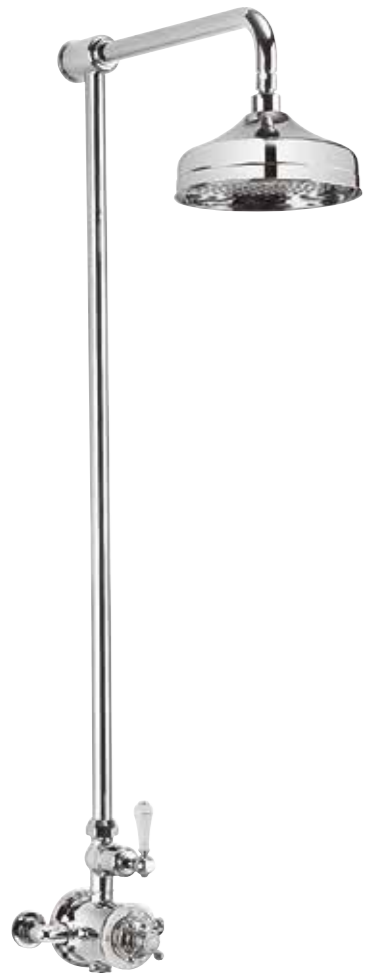

£898

Single spray pattern

GTL036

Shower arm 330mm
Central fixed head 200mm
Designer shower kit with wall outlet
Dial Kai Lever thermostatic shower valve twin control

£899

Single spray pattern

GTL037

Shower arm 330mm
Central fixed head 200mm
Designer shower kit with wall outlet
Dial Central thermostatic shower valve twin control

£899

Single spray pattern

Prices are inclusive of VAT

MULTIFUNCTION VALVES

GTL027

Curve multifunction thermostatic shower valve with fixed head and single mode shower kit

£589

GTL028

Ethos multifunction thermostatic shower valve with fixed head and single mode shower kit

£799

GTL029

Atoll square multifunction thermostatic shower valve with riser, fixed head and square pencil shower kit

£699

GTL013

Svelte multifunction shower kit with integrated wall outlet Kai Lever thermostatic shower valve with 2 way diverter

£999

GTL030
Belgravia thermostatic shower valve with 8" fixed head
£985

GTL031
Belgravia thermostatic shower valve with 8" fixed head and single mode shower kit
£1245