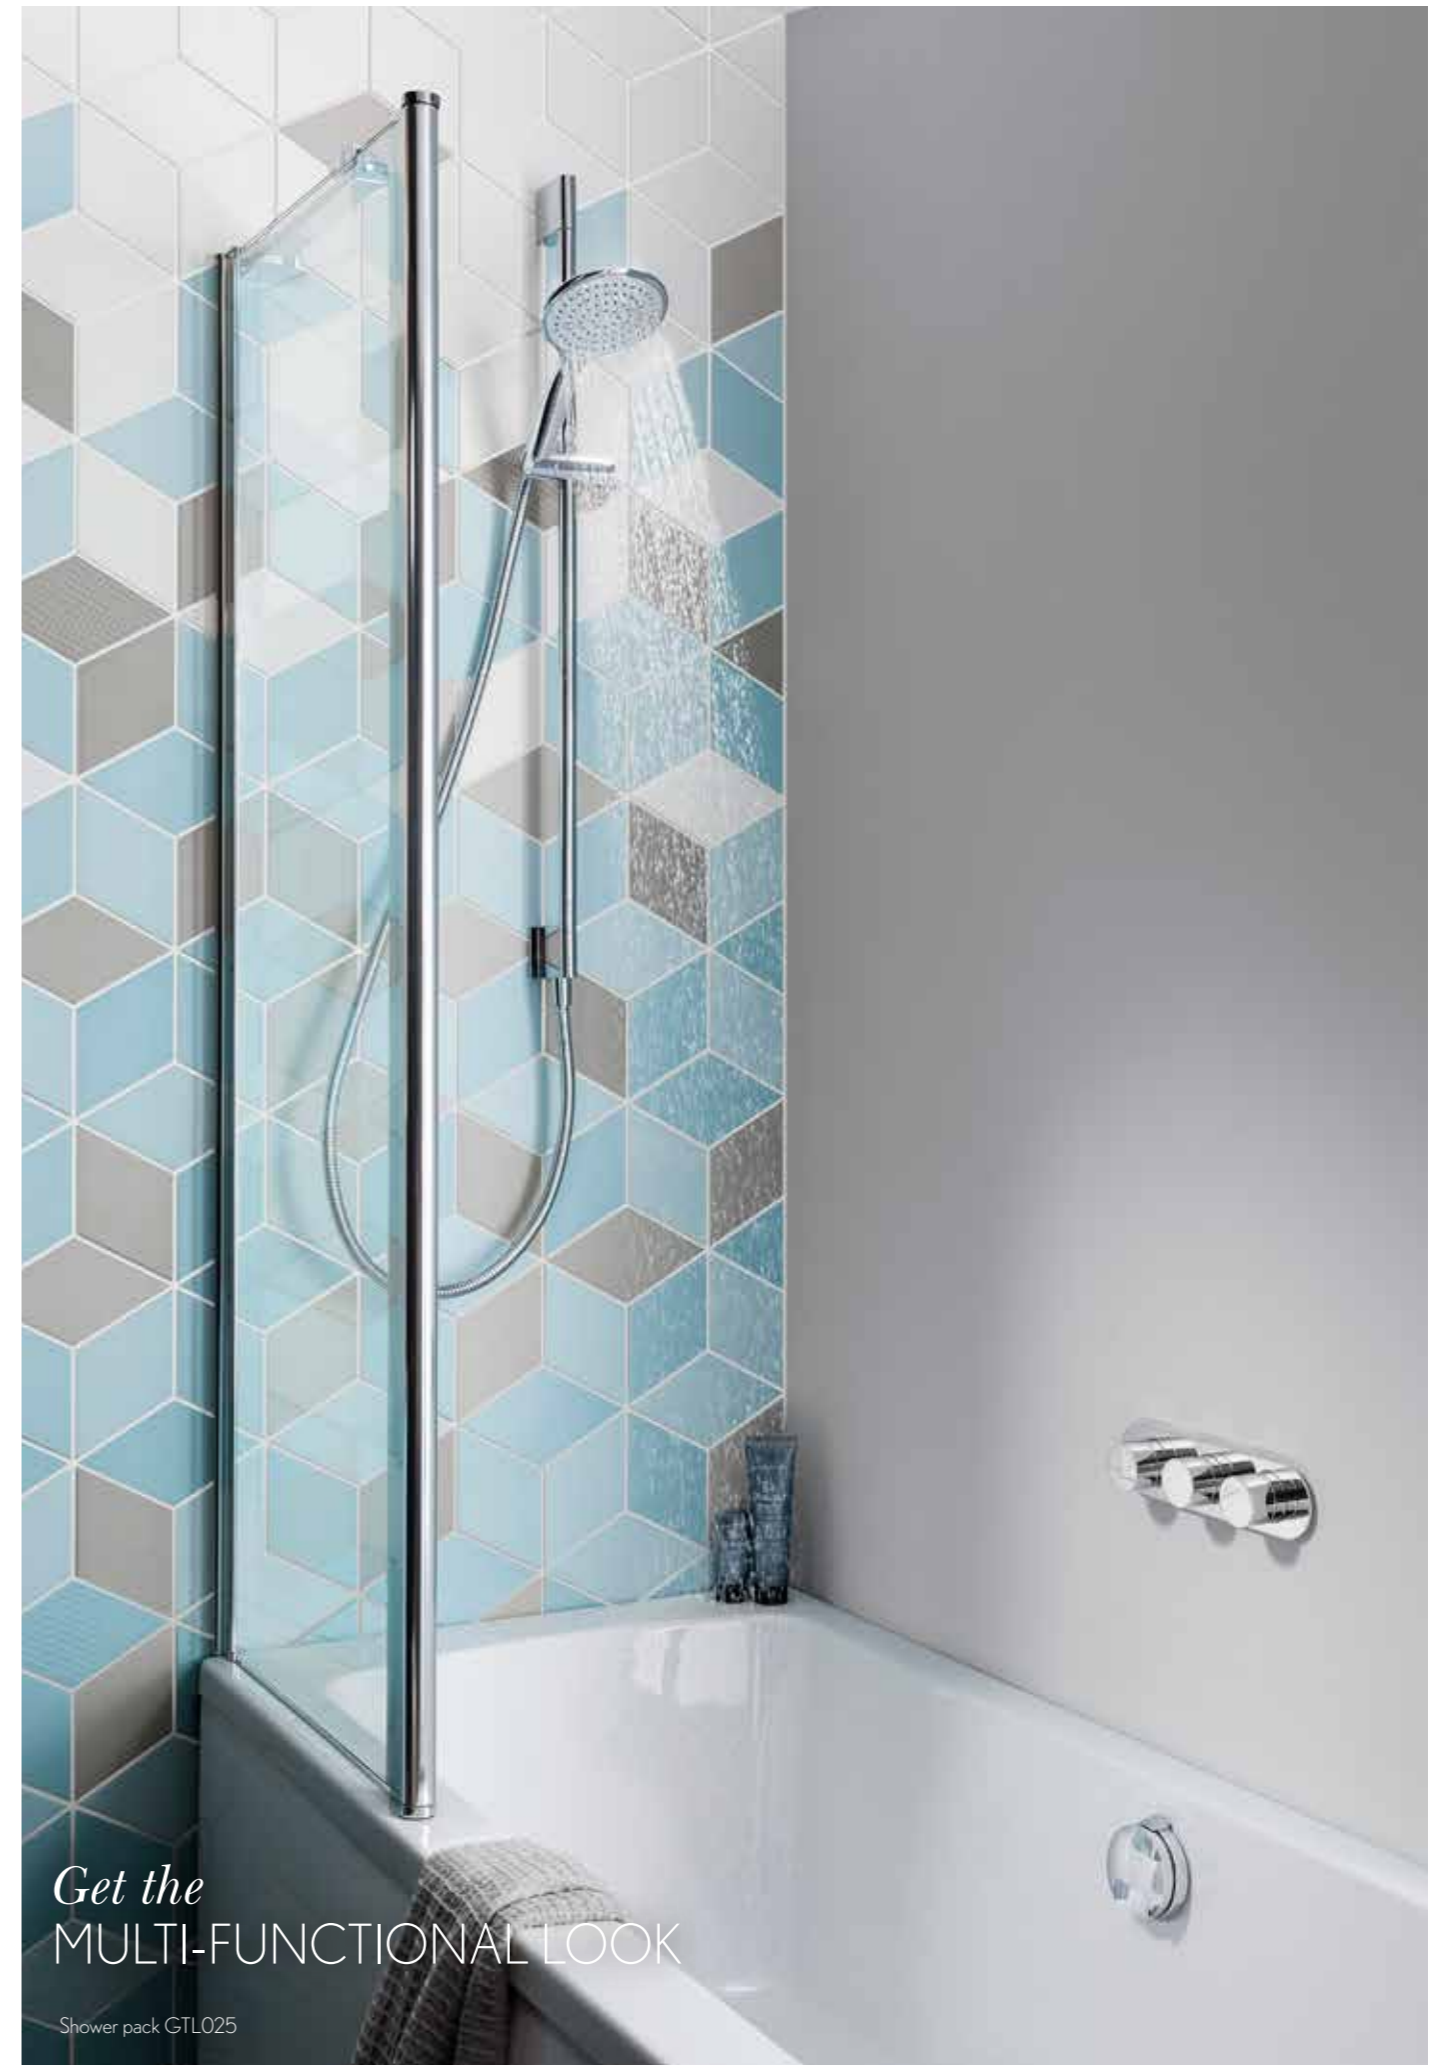

£1149

Single spray pattern

RECESSED HEAD

Our recessed showerheads fit flush to the ceiling for a sleek and unobtrusive look. See the Crosswater brochure for more information.

GTL024

Square recessed head 380mm
Square designer shower kit with outlet
Water Square thermostatic shower valve twin control

£1349

Single spray pattern

Get the
ANGULAR LOOK

Shower pack GTL022

GTL025

Svelte multifunction shower kit with integrated wall outlet
 Bath click clack waste with filler
 Central thermostatic shower valve twin control

£759

3 spray patterns

GTL026

Svelte multifunction shower kit with integrated wall outlet
 Bath click clack waste with filler
 Kai Lever thermostatic shower valve twin control

£759

3 spray patterns

Get the
MULTI-FUNCTIONAL LOOK