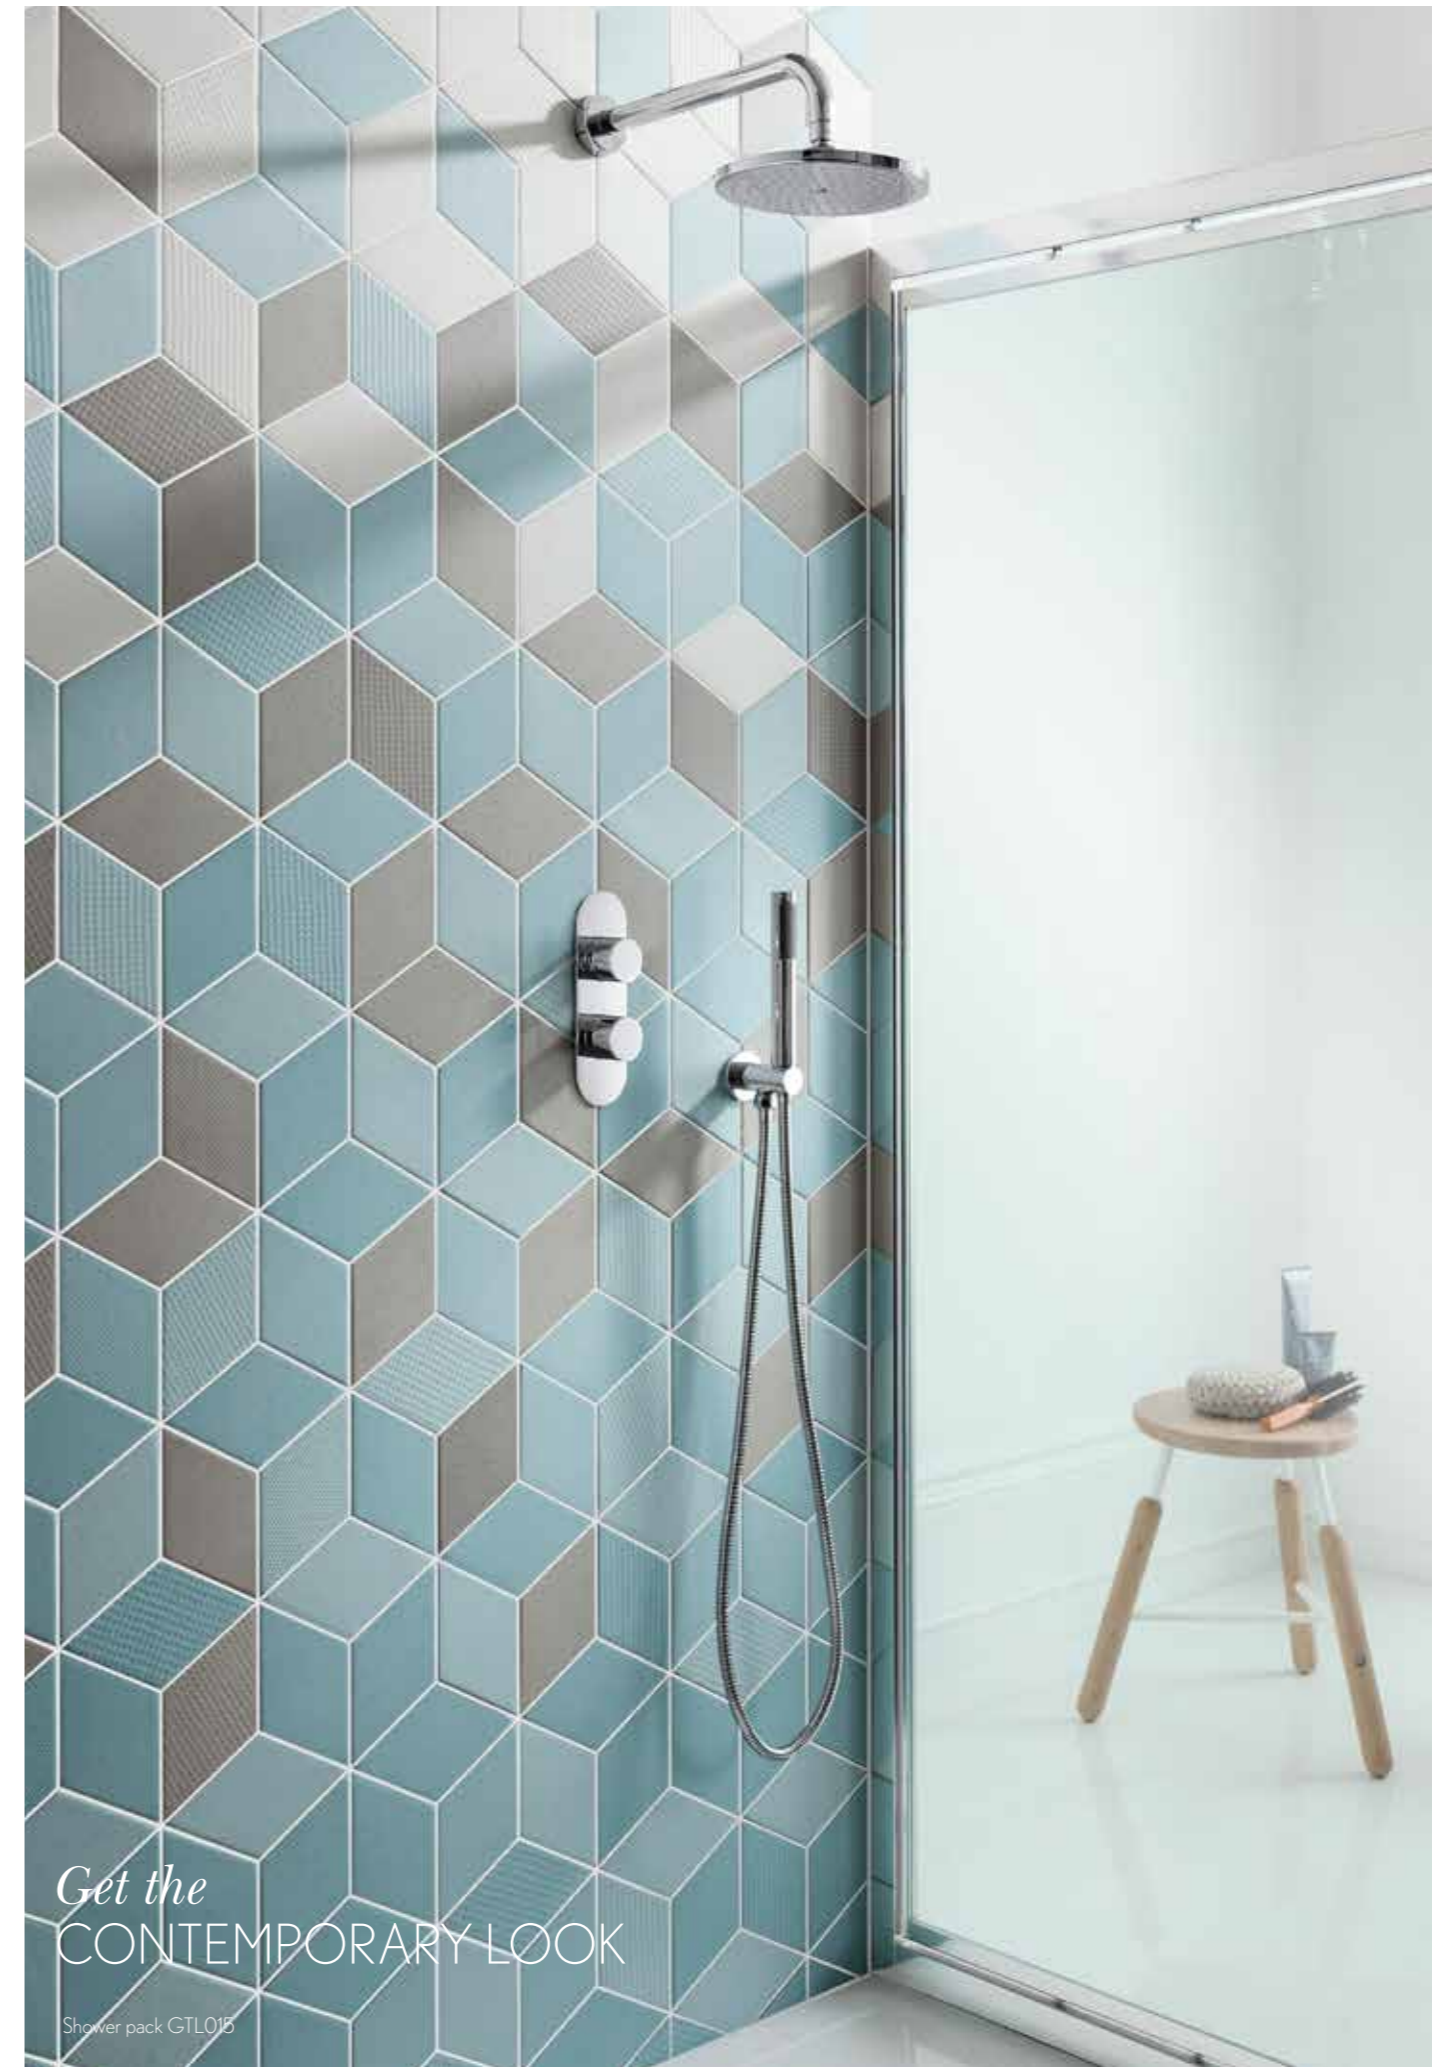

£709

Single spray pattern

GTL015

Shower arm 330mm
Central fixed head 200mm
Designer shower kit with wall outlet
Central thermostatic shower valve with 2 way diverter

£709

Single spray pattern

Get the
CONTEMPORARY LOOK

Shower pack GTL015

RECESSED VALVES TWO OUTLET, SINGLE CONTROL

GTL016

Traditional shower arm 310mm
Belgravia 8" shower rose chrome
Belgravia shower kit with wall outlet
Belgravia thermostatic shower valve with 2 way diverter