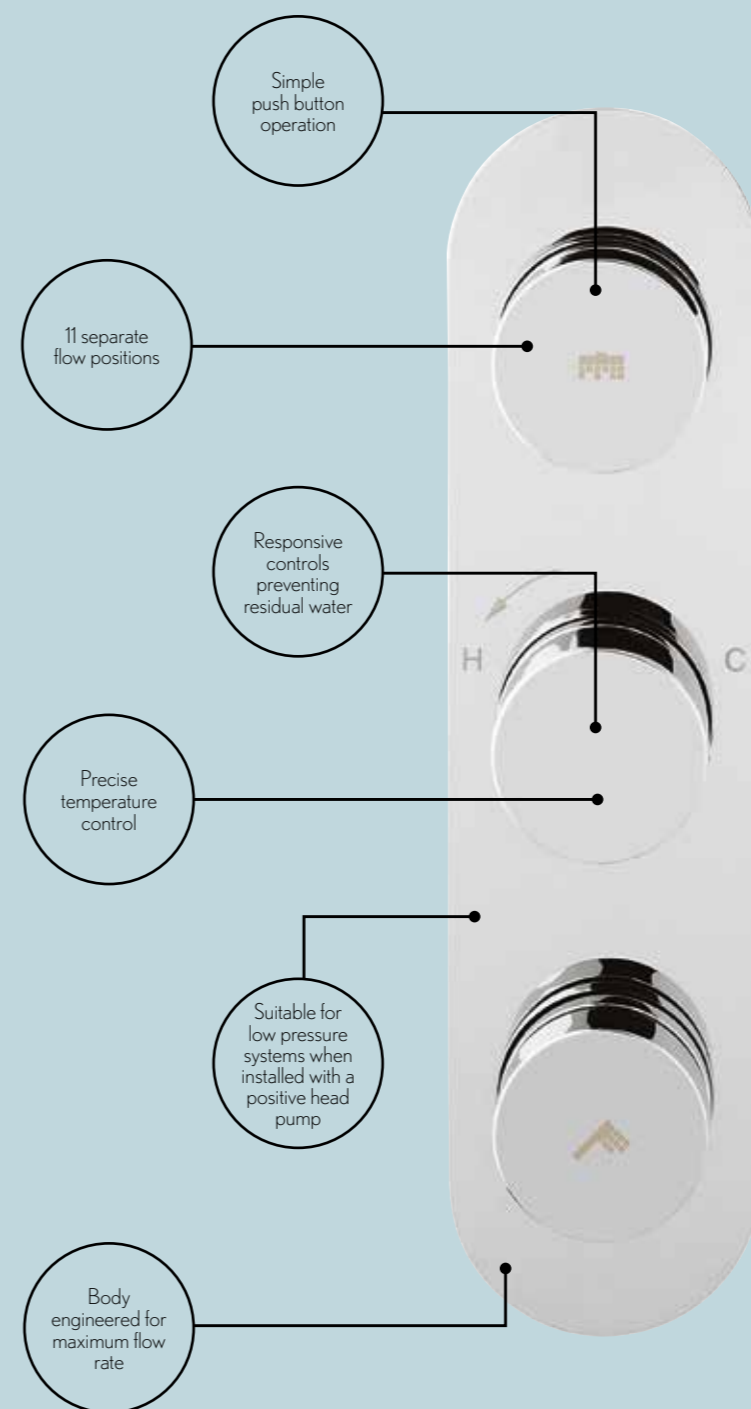

Maintaining the stylish look of a flush recessed valve, with the option of an additional outlet. Switch between showerhead flow and handset.

RECESSED VALVES - TWO OUTLET, TWIN CONTROL

Showering flexibility with multiple flow options. Twin control allows you to simultaneously use two outlets, controlled by a smart recessed valve.

We also have a choice of quality valves for over-bath showering where users can easily switch between shower and bath filler options.

INSPIRATION

Showering simplicity. Simplicity at its best, our stylish range of single function shower valves is ideal for everyday fuss-free showering. Featuring user-friendly on/off functions and one essential flow position, these easy-to-install valves boast superior water pressure and the latest in thermostatic technology to give users an effective and invigorating showering experience. And with a wide range of contemporary designs on offer, there's a style to suit all bathrooms.

Shown left: Square thermostatic shower valve, see page 17 Shown above: Shower pack GTL001, see page 16

INSPIRATION

Dial - Push button valve technology

The latest in push-button shower technology, Dial valves allow you to precisely control the flow of water and temperature simultaneously. Available in both single and double outlet options, Dial sets a new benchmark in bathroom design, with cutting-edge on/off operation offering complete showering control at the touch of a button. This innovation allows for multifunctional showering and bathing, whereby outlets can be used both independently and in-sync with a superior effect to that of standard diverters.

Shown above: Shower pack GTL034, see page 26

Turn to increase/reduce the water flow

Turn the middle dial to adjust the temperature

Push the bottom dial to start/stop water flow of an additional outlet

Shown above: Shower pack GTL021, see page 33 Shown right: Belgravia exposed shower valve, see page 44&45