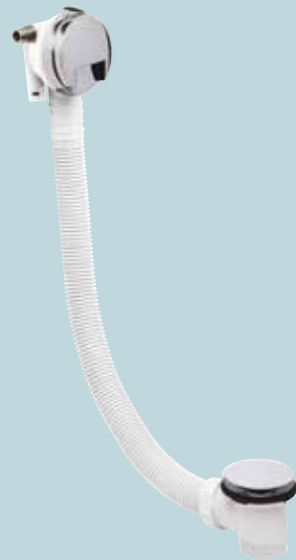

GTL032

Dial Kai Lever thermostatic bath valve twin control with integrated designer handset
Bath click clack waste with filler

£898

Single spray pattern

GTL033

Dial Central thermostatic bath valve twin control with integrated designer handset
Bath click clack waste with filler

£898

Single spray pattern

GTL036

Shower arm 330mm
Central fixed head 200mm
Designer shower kit with wall outlet
Dial Kai Lever thermostatic shower valve twin control

£899

Single spray pattern

GTL037

Shower arm 330mm
Central fixed head 200mm
Designer shower kit with wall outlet
Dial Central thermostatic shower valve twin control

£899

Single spray pattern

Prices are inclusive of VAT