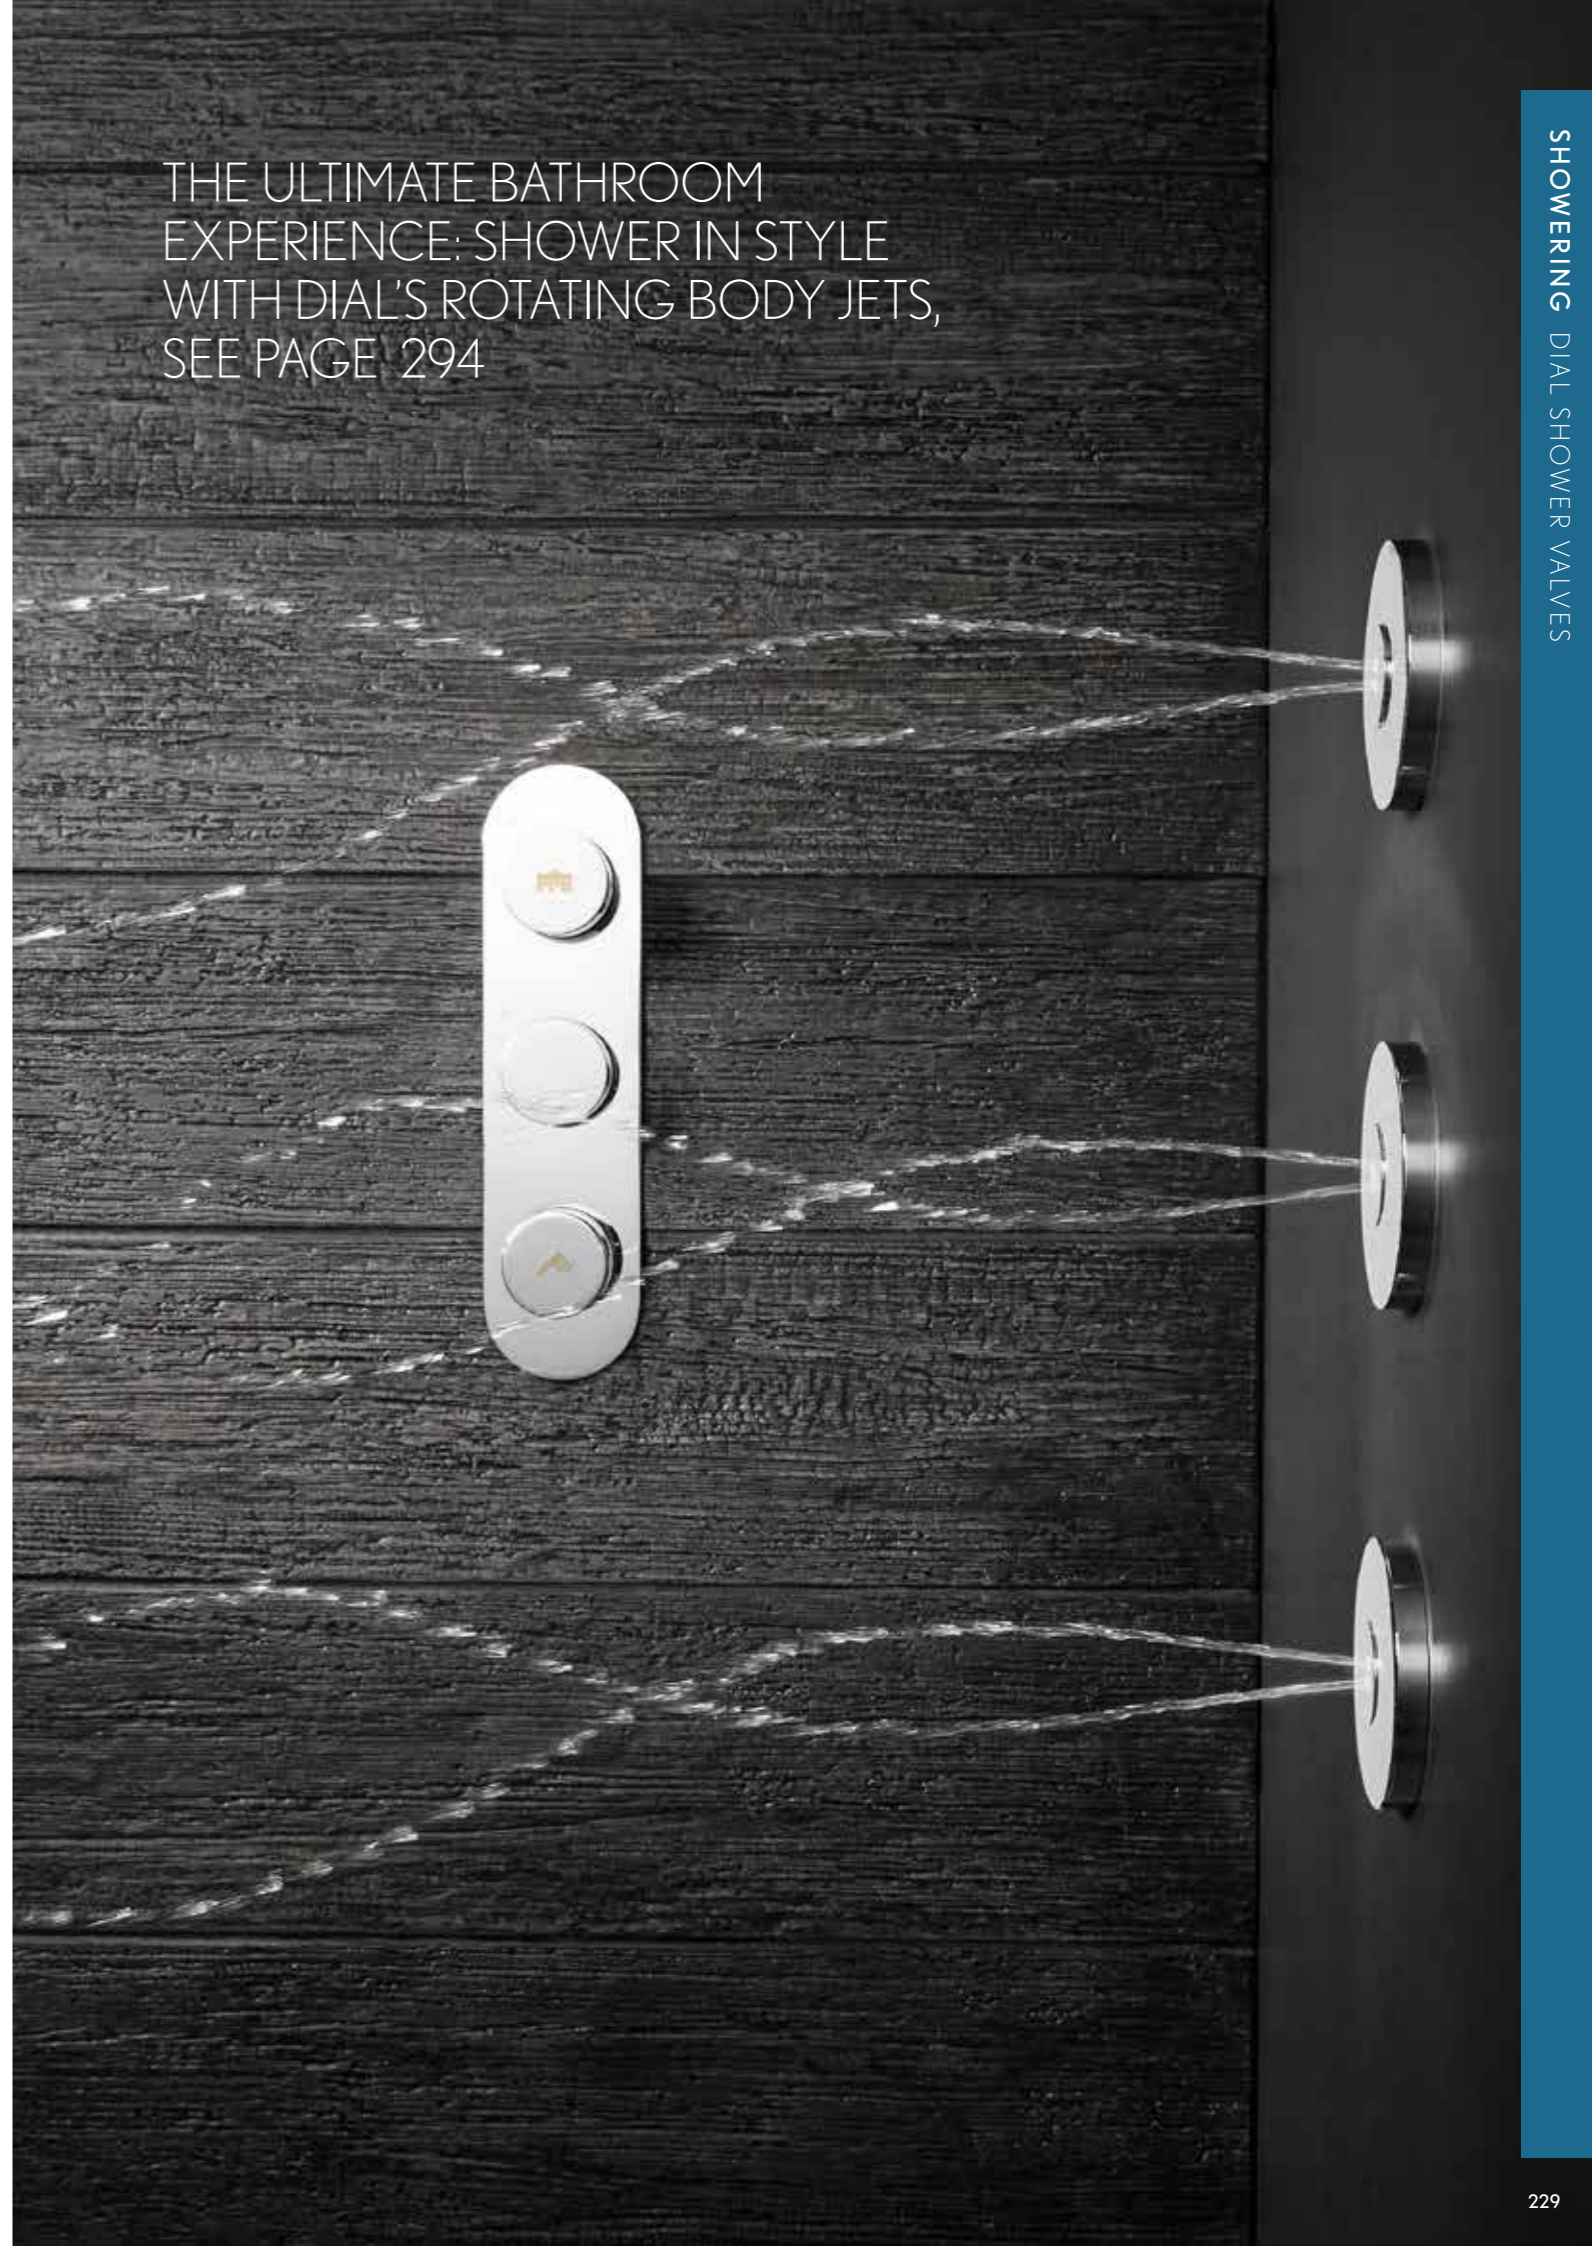

CENTRAL

Ground breaking style combined with supreme, flexible performance, this design features curvaceous contours for a chic look.

THE ULTIMATE BATHROOM EXPERIENCE: SHOWER IN STYLE WITH DIAL'S ROTATING BODY JETS, SEE PAGE 294