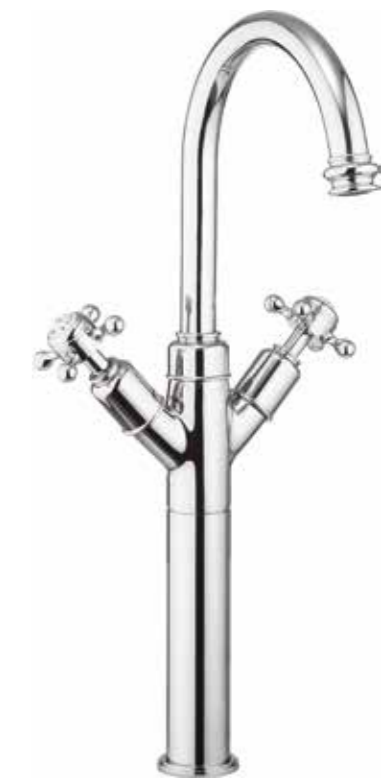

Tall basin monobloc
BL118DNC **£295.00**
Water pressure: LP
A: 363mm B: 128mm