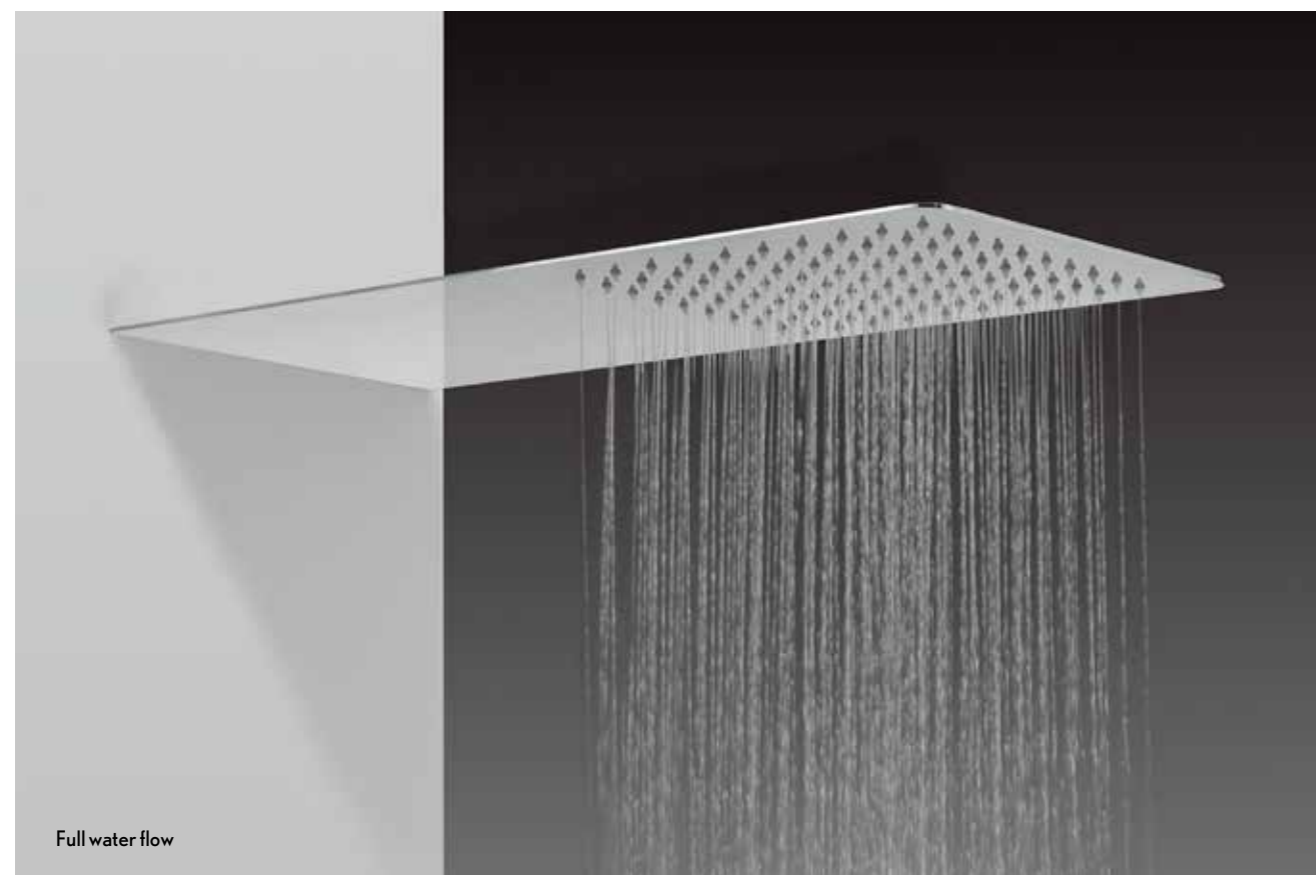

THE ULTRA THIN SHOWER  
PANEL PERFECTLY MATCHES  
MODERN BATHROOM  
DESIGNS AND BRINGS YOU  
THE SOFTEST WATER FLOW  
YOU CAN IMAGINE