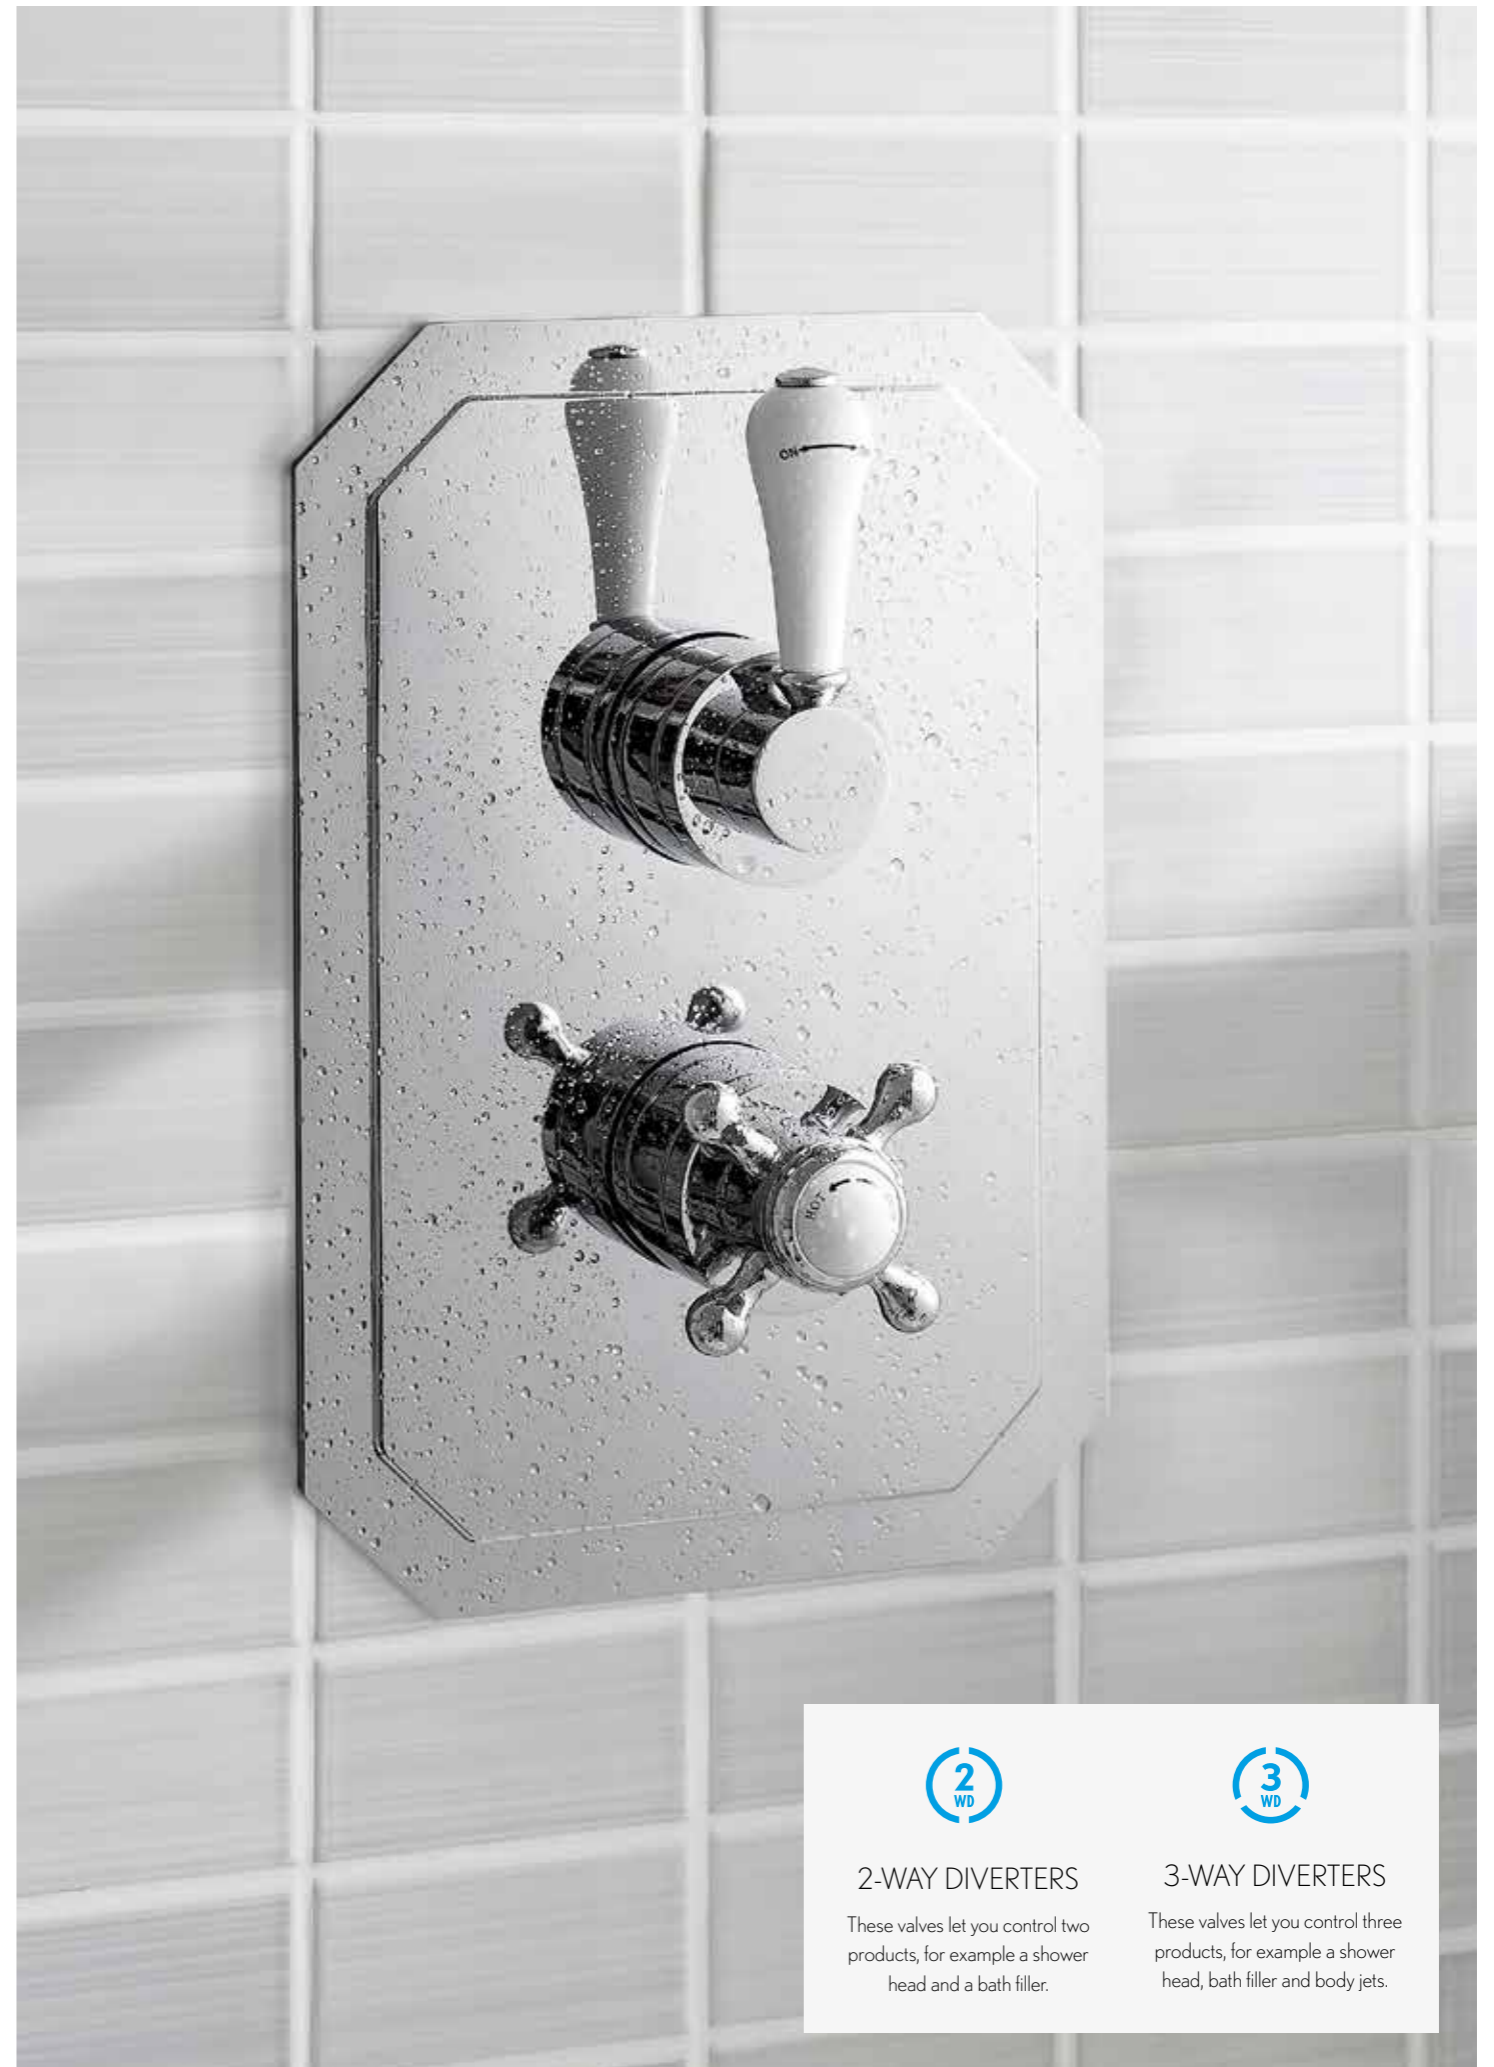

1500 thermostatic shower valve with 2 way diverter
BL1500RC+ Chrome **£549.00**
HG1500RN Nickel **£699.00**

Portrait
Recessed
Water pressure: HP1
Back plate: w 170 x h 250mm

1500 thermostatic shower valve with 2 way diverter
BL1500RC-VS+ **£549.00**

Slim line backplate
Portrait
Recessed
Water pressure: HP1
Back plate: w 120 x h 215mm

1500 thermostatic shower valve with 2 way diverter
BL1500RC_LV+ **£549.00**

Portrait
Recessed
Water pressure: HP1
Back plate: w 170 x h 250mm

1500 thermostatic shower valve with 2 way diverter
BL1500RC_LV-VS+ **£549.00**

Slim line backplate
Portrait
Recessed
Water pressure: HP1
Back plate: w 120 x h 215mm

WHICH VALVE IS RIGHT FOR YOU?
See pages 206-217 for our guide.

2500 thermostatic shower valve with 3 way diverter
BL2500RC+ Chrome **£599.00**
HG2500RN Nickel **£769.00**

Portrait
Recessed
Water pressure: HP1
Back plate: w 170 x h 250mm

2500 thermostatic shower valve with 3 way diverter
BL2500RC-VS+ **£599.00**

Slim line backplate
Portrait
Recessed
Water pressure: HP1
Back plate: w 120 x h 215mm

1501 thermostatic shower valve with 2 way diverter
BL1501RC+ Chrome **£549.00**
HG1501RN Nickel **£699.00**

Landscape
Recessed
Water pressure: HP1
Back plate: w 250 x h 170mm

1501 thermostatic shower valve with 2 way diverter
BL1501RC-VS+ **£549.00**

Slim line backplate
Landscape
Recessed
Water pressure: HP1
Back plate: w 215 x h 120mm

2-WAY DIVERTERS
These valves let you control two products, for example a shower head and a bath filler.

3-WAY DIVERTERS
These valves let you control three products, for example a shower head, bath filler and body jets.