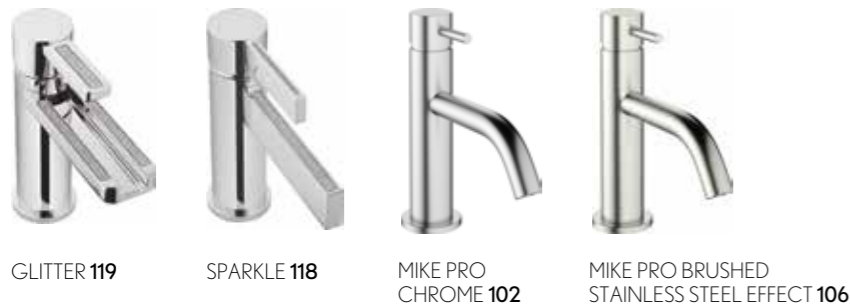

GLITTER SPARKLE MIKE PRO