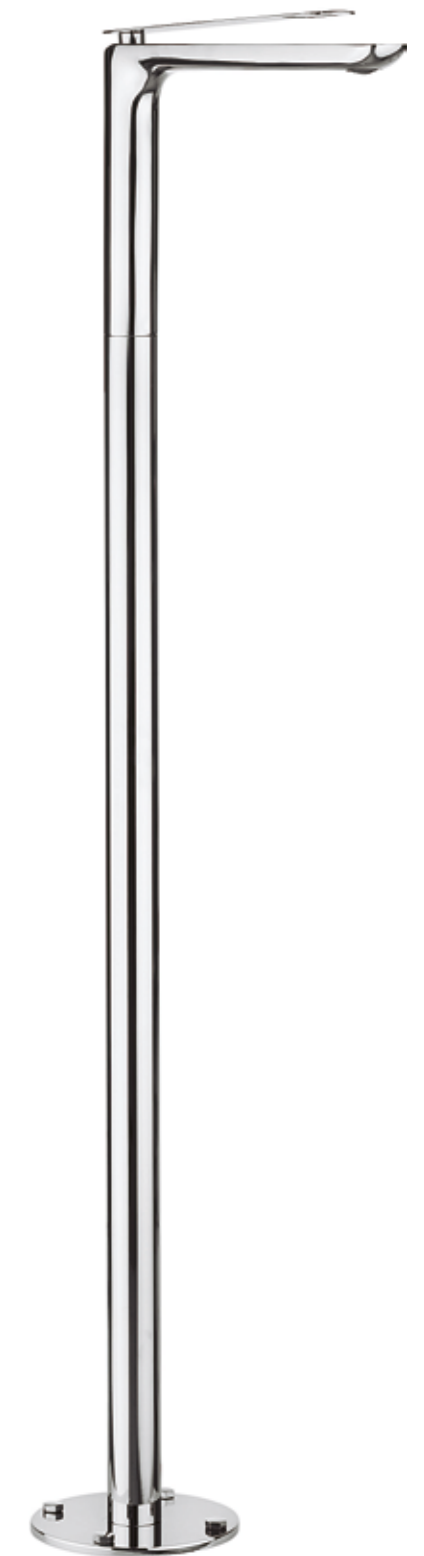

Basin monobloc
KH02_215FC **£1099.00**
Floor standing
Water pressure: HP1
A: 1015mm B: 225mm