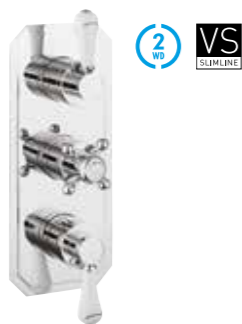

2000 thermostatic shower valve with 2 way diverter
BL2000RC_LV-VS+ **£579.00**

Slim line backplate
Portrait
Recessed
Water pressure: LP
Back plate: w 120 x h 275mm