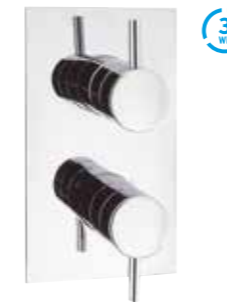

Thermostatic shower valve with 3 way diverter
KL2500RC **£489.00**

Portrait
Recessed
Water pressure: HP1