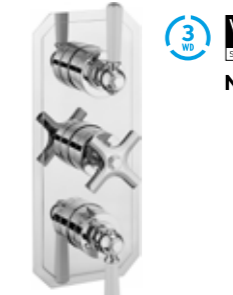

3000 thermostatic shower valve with 3 way diverter
WF3000RC_LV_VS+ **£685.00**
Portrait
Recessed
Water pressure: HP1
Back plate: w 120 x h 275mm