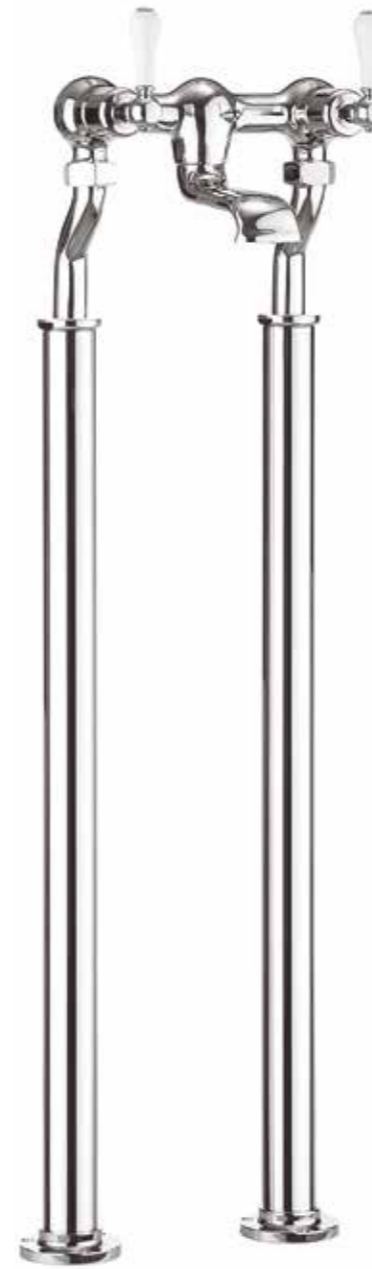

Bath filler
BL322DC_LV **£359.00**
Deck mounted
Water pressure: HP1
A: 256mm B: 165mm

Bath legs
BL002FC **£259.00**
Floor standing