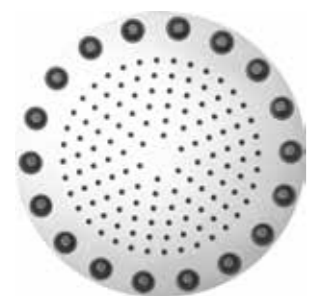

DYNAMO

Beautifully rounded and elegantly illuminated, the Dynamo shower head depicts the ultimate in luxury showering. Ambient light rays beam from the oversized lustrous dome to create a peaceful environment for you to revitalise and rejuvenate in for the entire duration of your shower. Extraordinarily, Dynamo's LED lighting function is powered by the water that flows through it and therefore does not consume any electricity, as there's no need for it to be connected to the mains.

Dynamo
DYNAMOSHOWER £1299.00

Ø300mm

Water pressure: HP3

White LEDs

Chromed Brass

No mains electrical power required

Supplied with **ceiling arm** (must only be used with one provided)