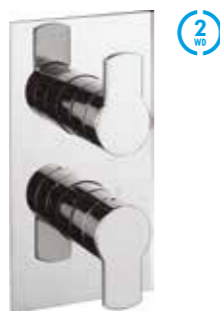

Thermostatic shower valve with 2 way diverter
WP1500RC £439.00

Portrait
Recessed
Water pressure: HP1