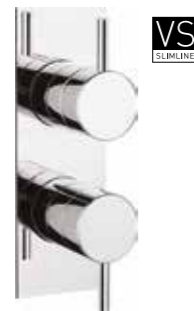

Thermostatic shower valve
KL1000RC_VS **£349.00**

Portrait
Recessed
Slim backplate
Water pressure: LP