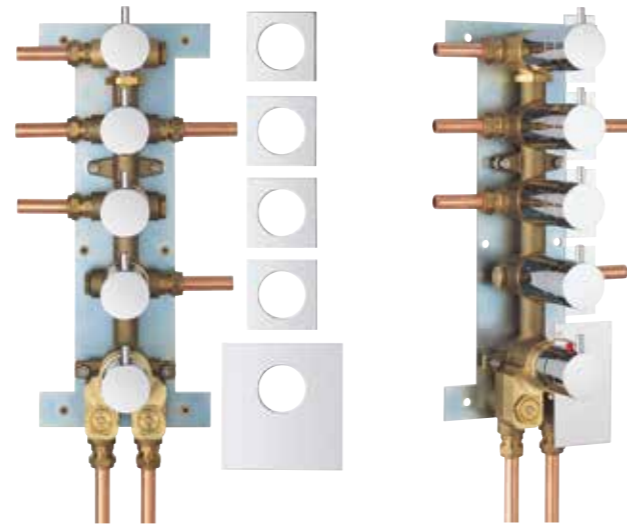

MULTI-PORT VALVE CONCEPT

Our new multi-port valve offers all the signature functions you're used to but with superior installation flexibility. Boasting individual feeds that can exit left or right, full maintenance can be accessed from the front, including the ability to reverse the hot and cold supplies if required. Alternatively, both left and right feeds can be opened, supplying two outlets working simultaneously. Available in two, three or four-outlet set ups, the easy-to-use controls are mounted on individual square plates, with the thermo control on a larger plate for added convenience when maintenance is required.

Thermostatic shower valve 2 control
KL400RC £699.00