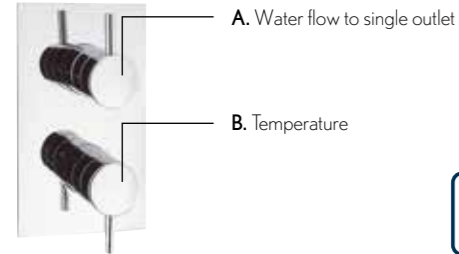

RECESSED VALVES

1000 THERMOSTATIC VALVE

The best flow and temperature for a single fixed shower head or shower rail using a wall outlet.

- Water pressure: Single outlet works from 0.2 bar upwards
- Temperature and water flow controlled independently
- Suitable for all hot water systems, including gravity fed (0.2 bar minimum) and high pressure (5.0 bar maximum)
- Temperature control mechanism has a temperature limit stop which can be preset at any temperature
- Temperature handle has a built-in safety stop at 42°C with an automatic safety shutdown should the hot or cold water supply fail
- Ceramic disc control for smooth action and no drips
- 100% solid brass construction and trim set
- Fully serviceable from the front
- WRAS Approved to TMV2
- Wide choice of head options designed to match your brassware
- Panel dimension w 120 x h 215mm