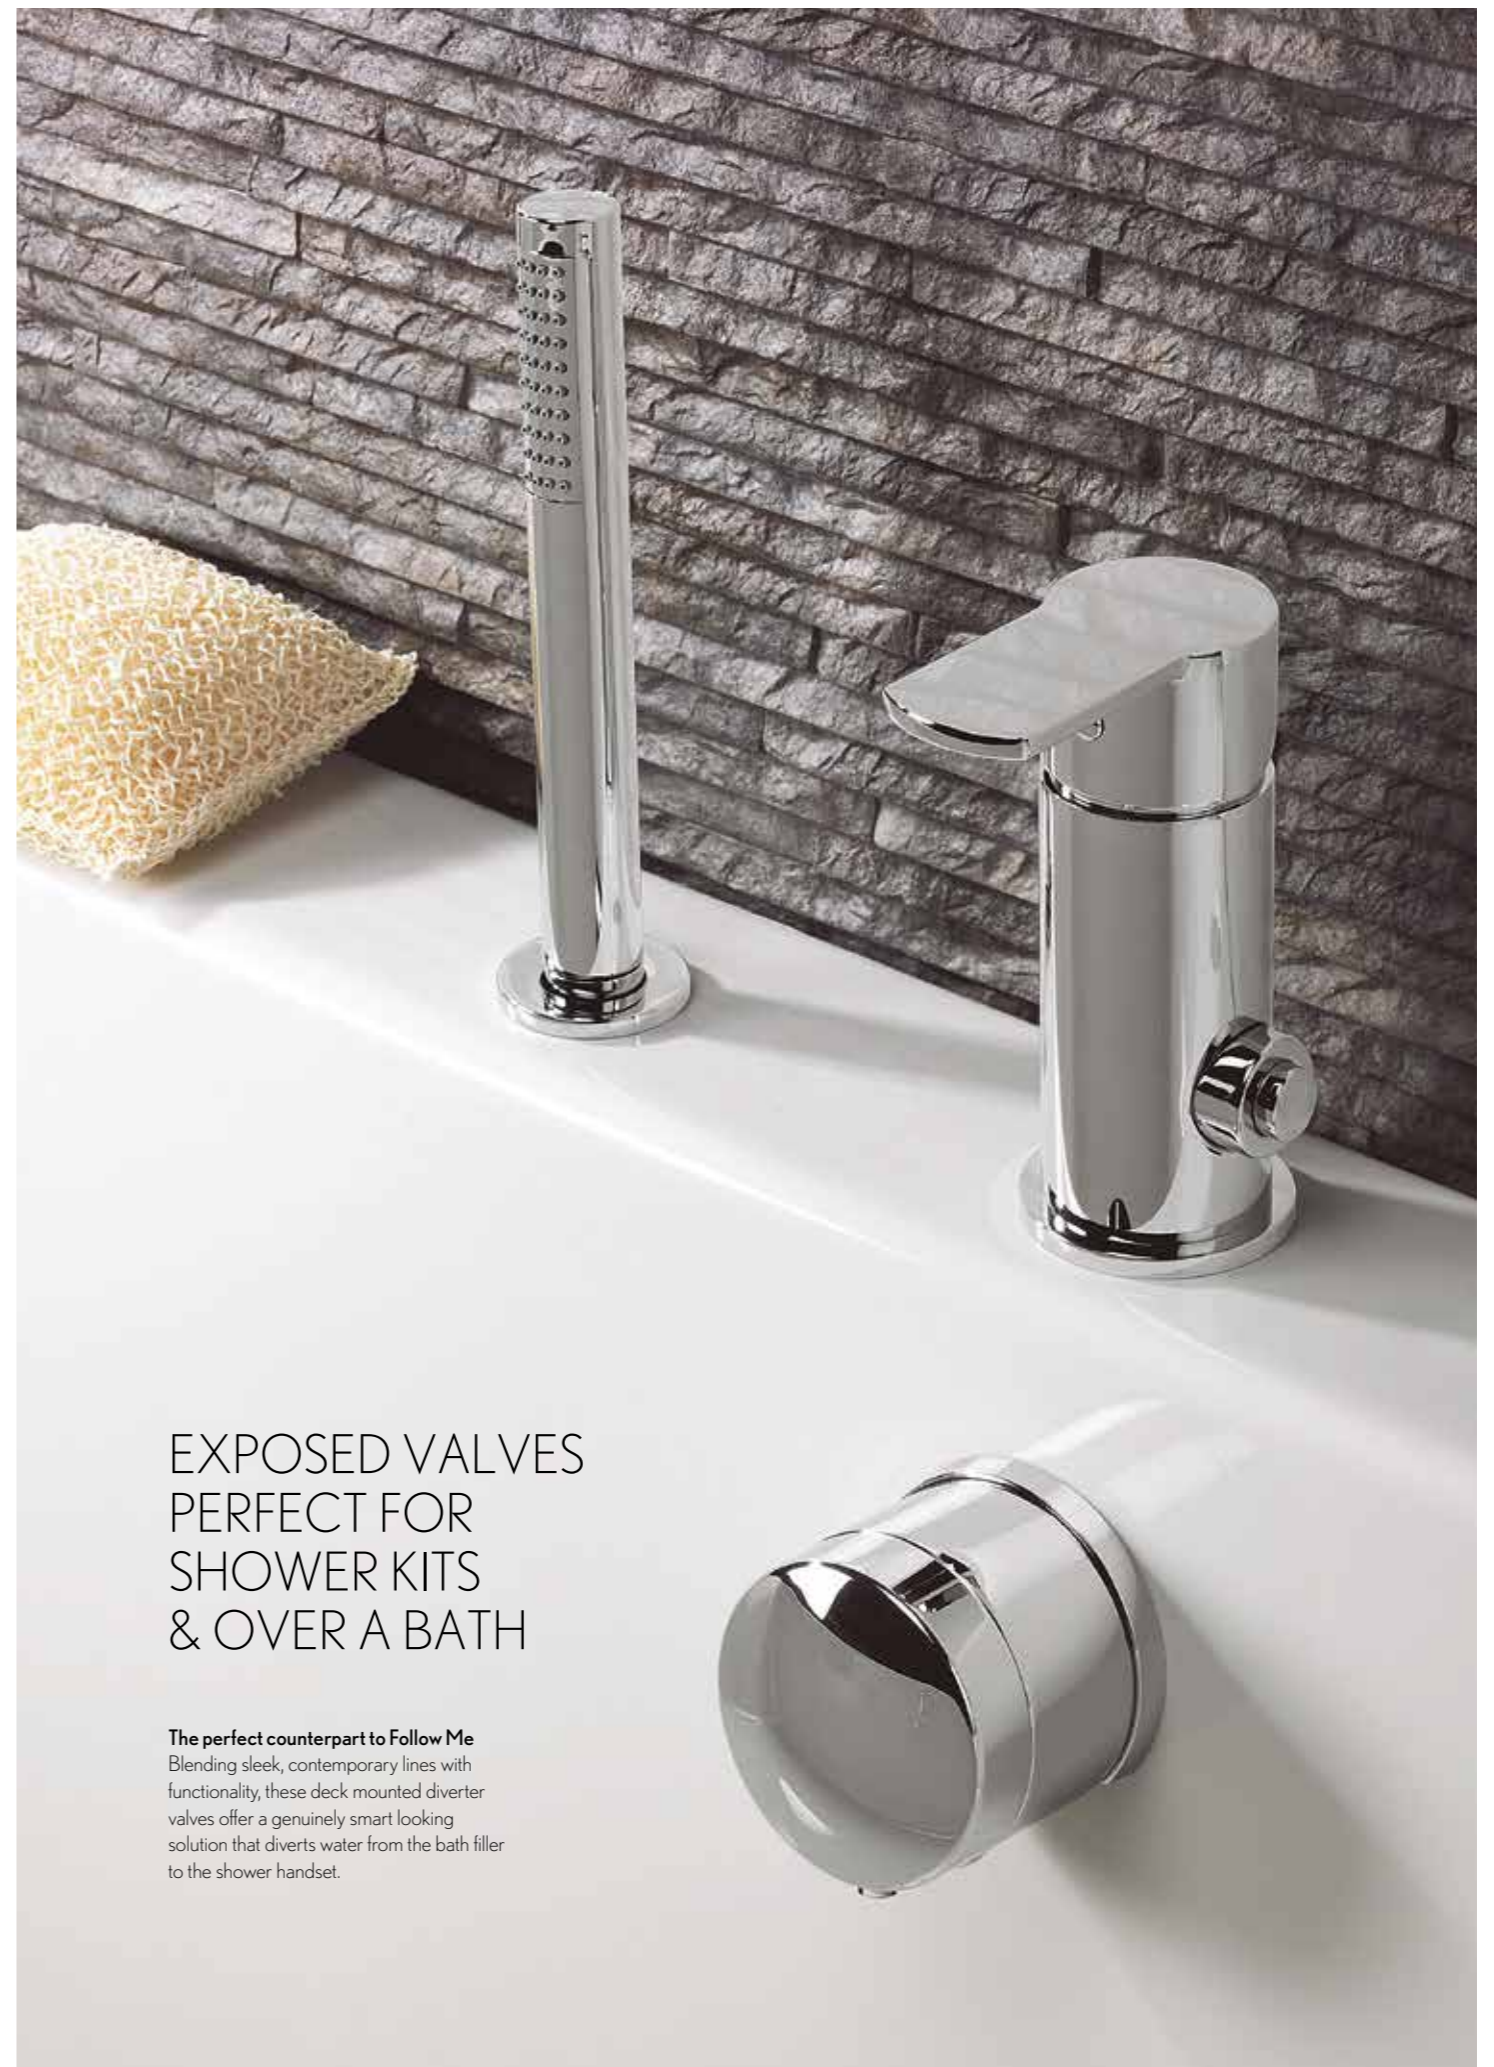

**Follow Me Round shower handset and hose**  
SK812C Chrome £289.00

**Follow Me Square shower handset and hose**  
SK822C £299.00