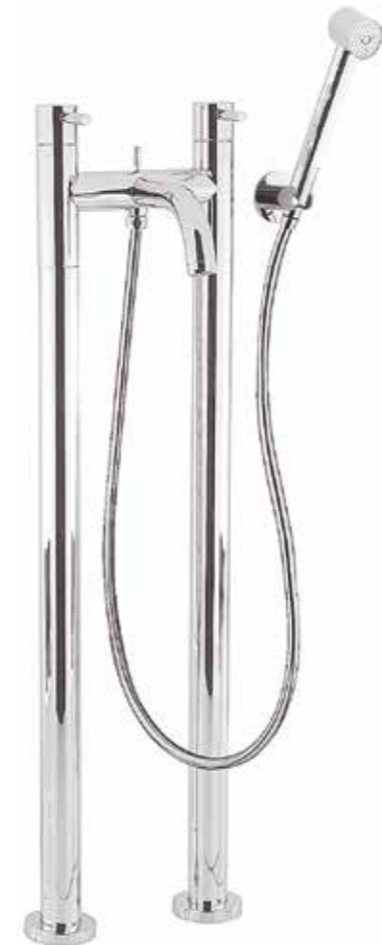

Bath shower mixer with kit
DE422DC **£389.00**
Deck mounted
Water pressure: LP
A: 907mm B: 166mm