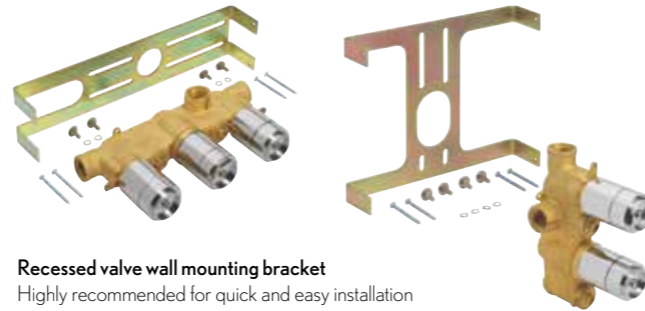

Recessed valve wall mounting bracket
Highly recommended for quick and easy installation
RV1000WB £20.00 (right)
Suitable for 1000 / 1500 / 2000 / 2500 / 3000 valves
RV2001WB £20.00 (left)
Suitable for 1501 / 1701 / 2001 / 2501 / 3001 valves

QUALITY MARK OF APPROVAL

A simple way to check you have a genuine Crosswater approved valve is to look for the conformity code that's marked to ensure its compliance with TMV2.

Approved to TMV2