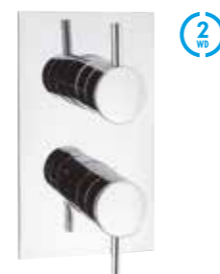

Thermostatic shower valve with 2 way diverter
EL1500RC **£439.00**
Portrait
Recessed
Water pressure: HP1