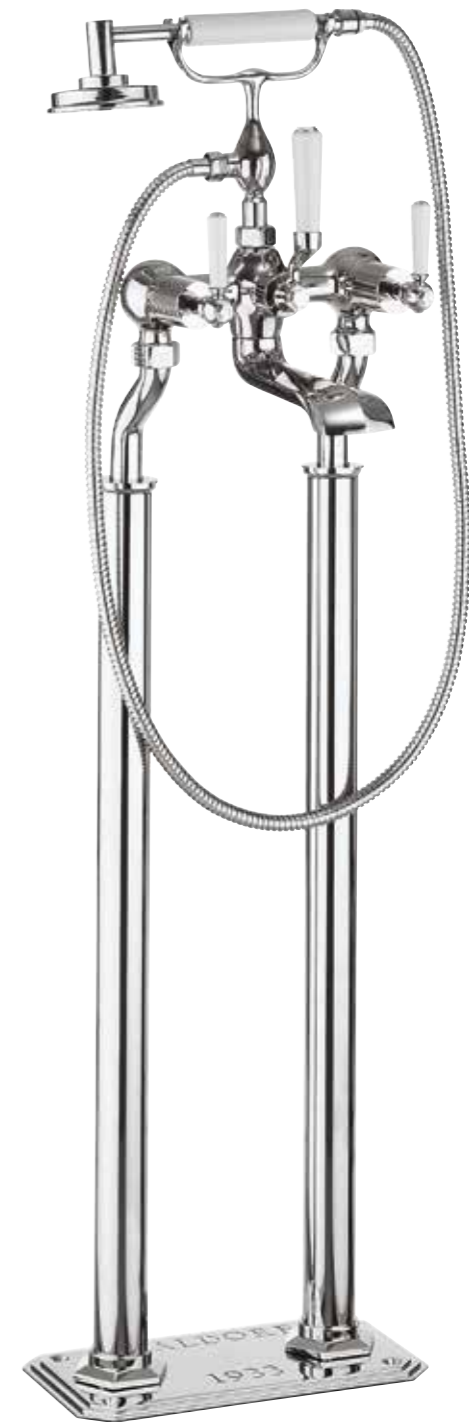

**Bath legs**  
WF002FC **£335.00**  
Floor standing  
A: 702mm

**Floor plate**  
WF\_PLATE **£195.00**  
Chrome plated aluminium  
w 70 x l 300mm

**Bath shower mixer with kit**  
WF422DC\_LV **£799.00**  
Deck mounted  
Water pressure: HP1  
A: 396mm B: 194mm