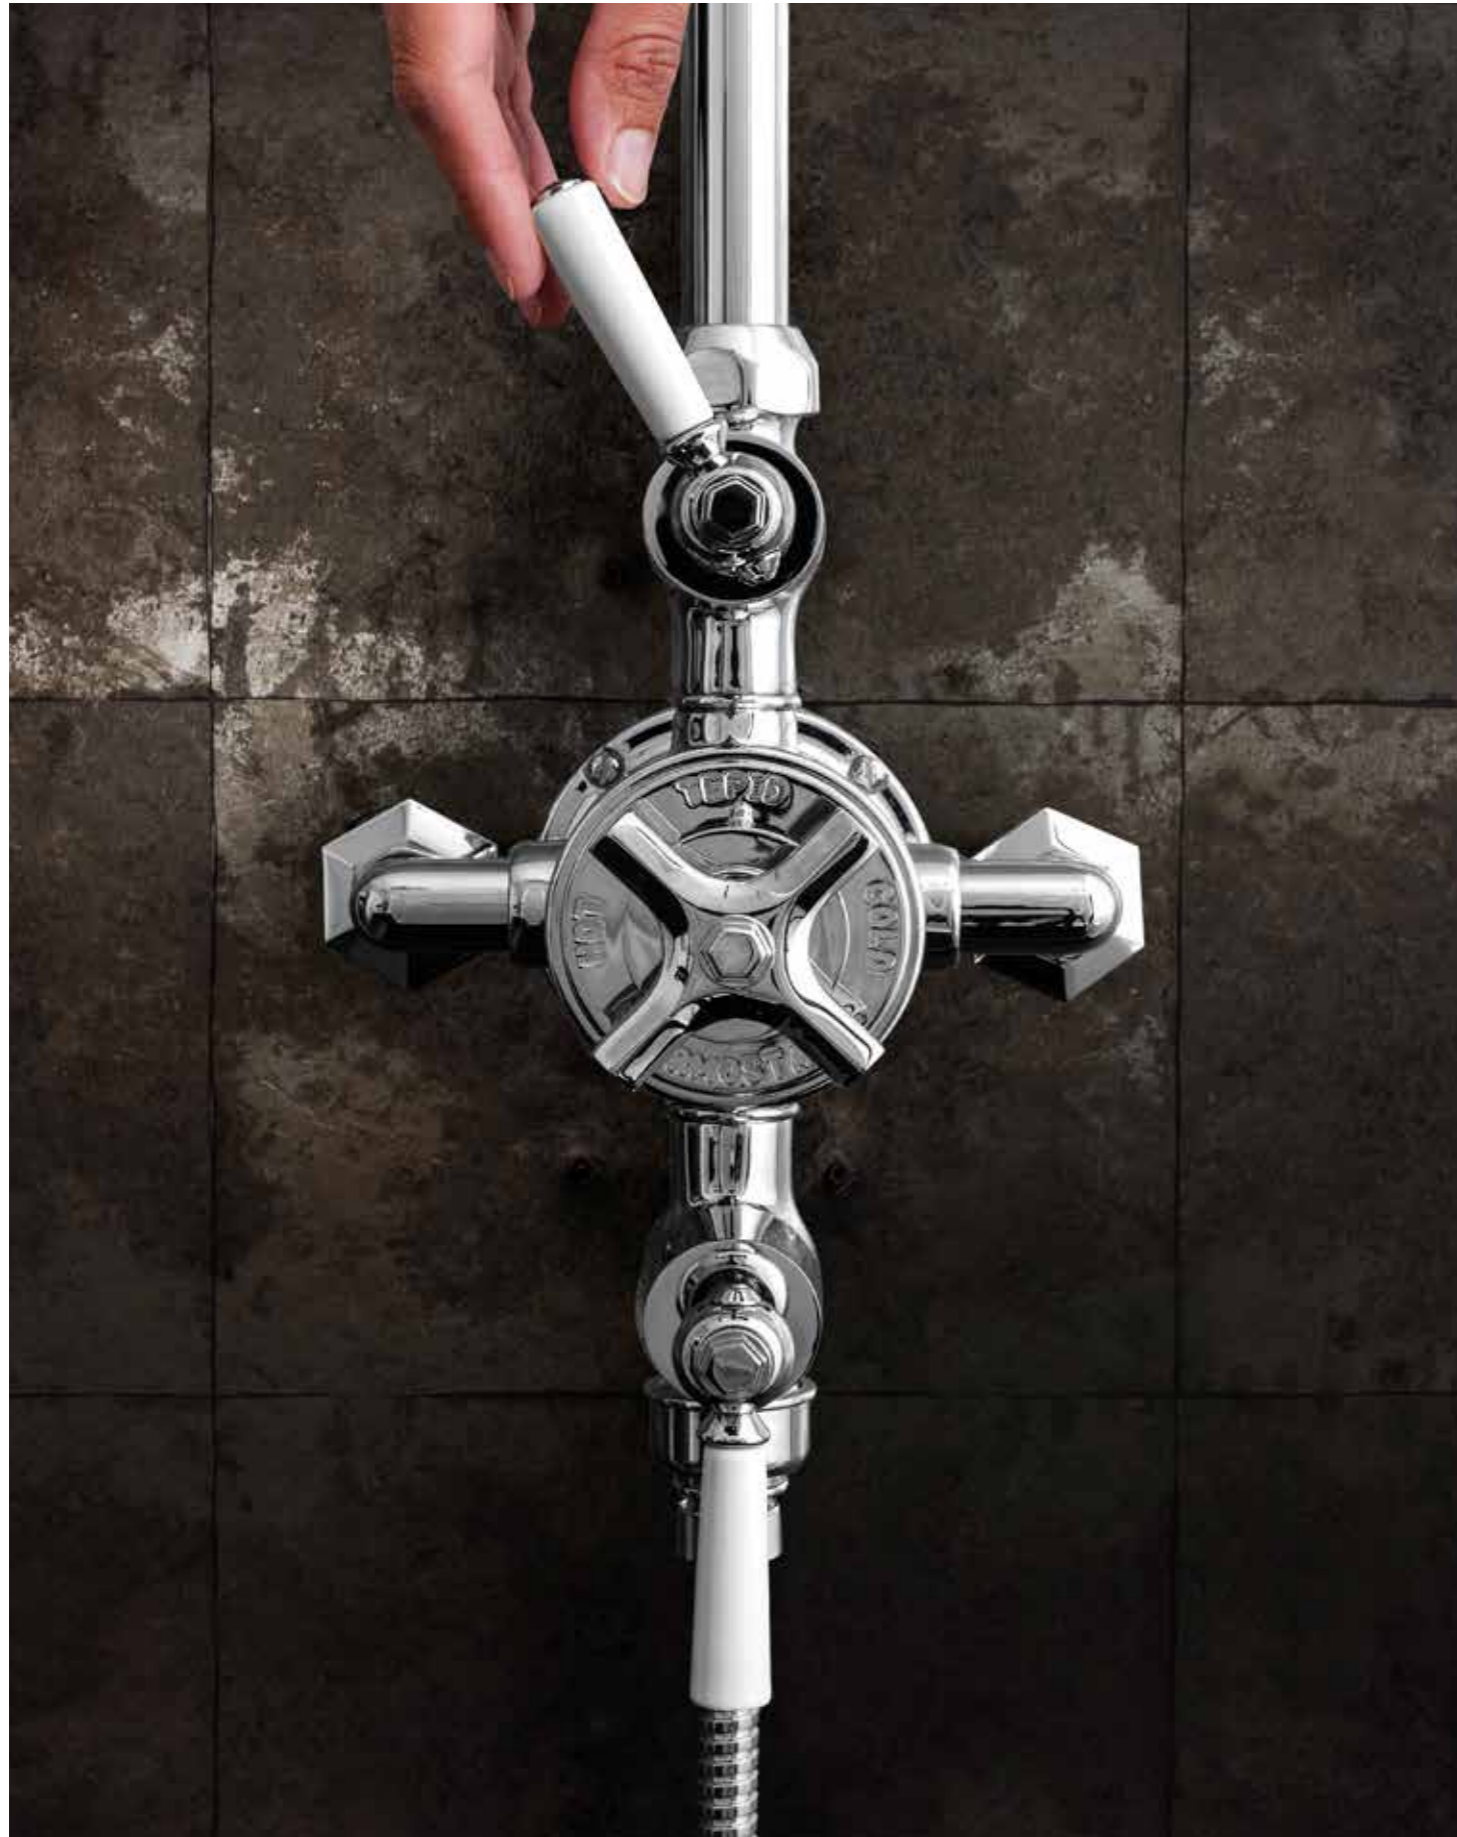

## 2-WAY DIVERTERS

These valves let you control two products, for example a shower head and a bath filler.

## DESIGN TO SUIT YOU SHOWER HEAD OPTIONS

Choose from the standard 8" fixed head or the 12" luxury fixed head, each option fits the luxury 35mm diameter rigid rail adding a stylish statement to bathrooms.