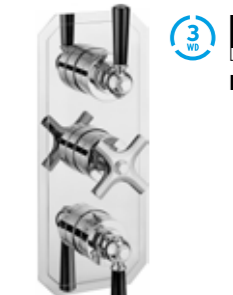

3000 thermostatic shower valve with 3 way diverter
WF3000RC_BLV_VS+ **£685.00**
Portrait
Recessed
Water pressure: HP1
Back plate: w 120 x h 275mm