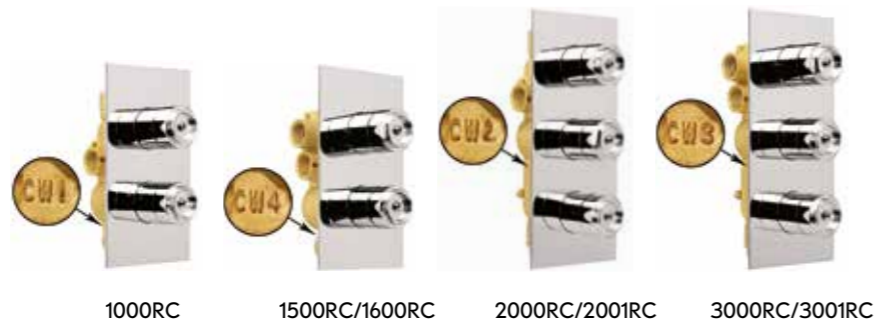

1000RC

1500RC/1600RC

2000RC/2001RC

3000RC/3001RC