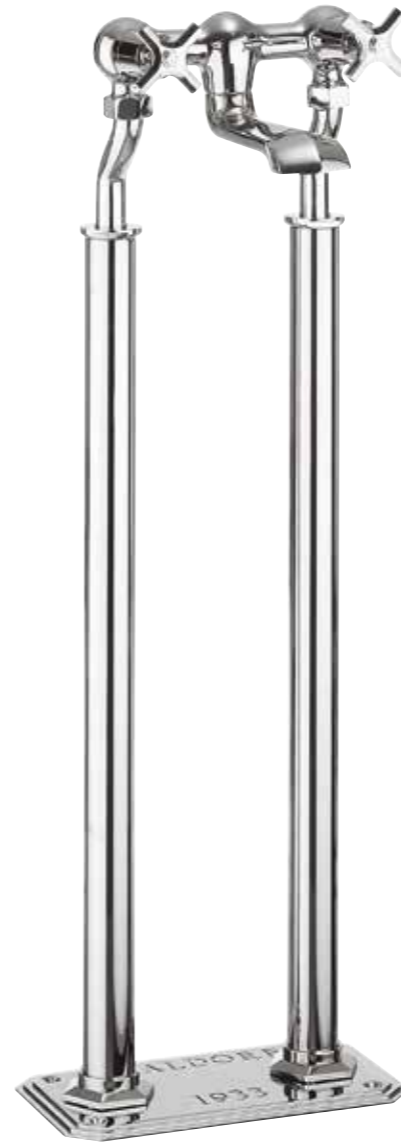

Bath filler
WF322DC £545.00
Deck mounted
Water pressure: HP1
A: 199mm B: 194mm

Bath legs
WF002FC £335.00
Floor standing
A: 702mm

Floor plate
WF_PLATE £195.00
Chrome plated aluminium
w 70 x l 300mm