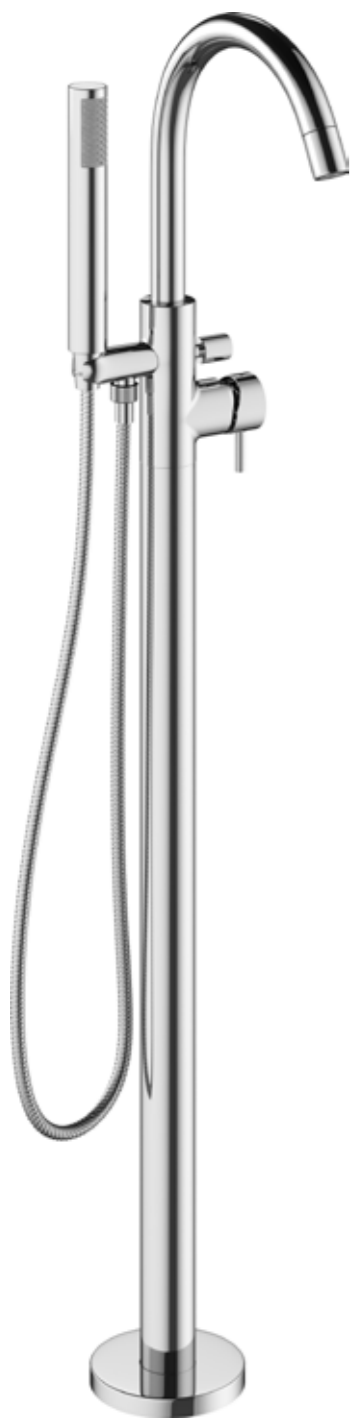

Bath shower mixer
PRO416FC **£819.00**
Floor standing
Water pressure: HP3
A: 1116mm B: 238mm