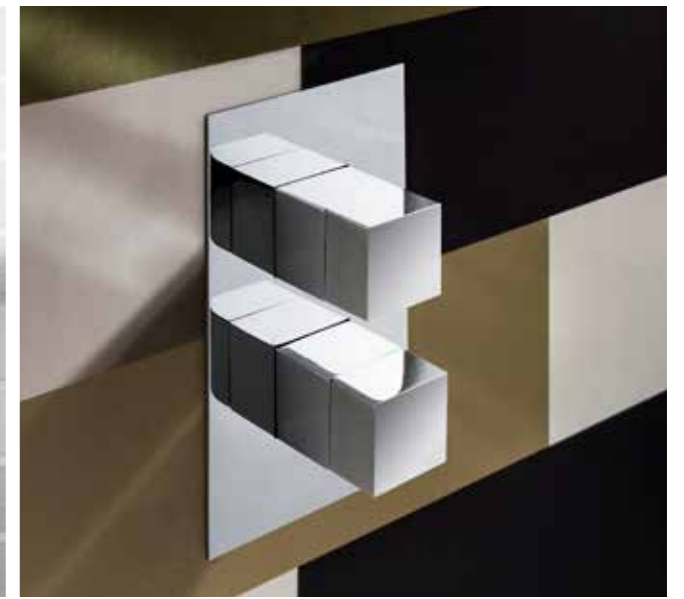

## TRADITIONAL OR MODERN STYLE?

Whether you're looking for a classic sophisticated finish or contemporary designer element for your bathroom, our recessed valve range has a stylish option to suit all tastes. Choose from our timeless range of innovative brassware that brings together function and super style.