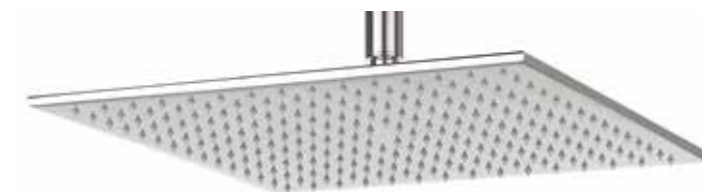

Zion 400mm
FH440C **£425.00**

w 400 x d 400mm
Head thickness: 8mm
Water pressure: HP2
Brass
10 year guarantee

Shower arm sold separately,
see page 292