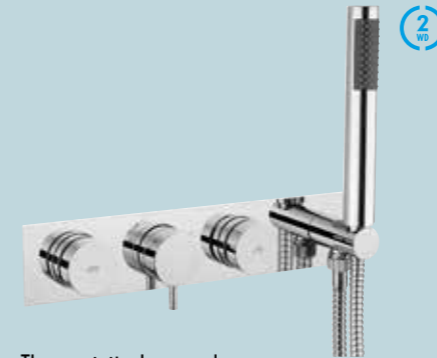

2 WD

Thermostatic shower valve with 2 way diverter and shower kit
DIAL-KAI-6 **£599.00**

Controls fixed head and shower handset
Single mode shower handset included
Landscape
Recessed
Water pressure: HP1