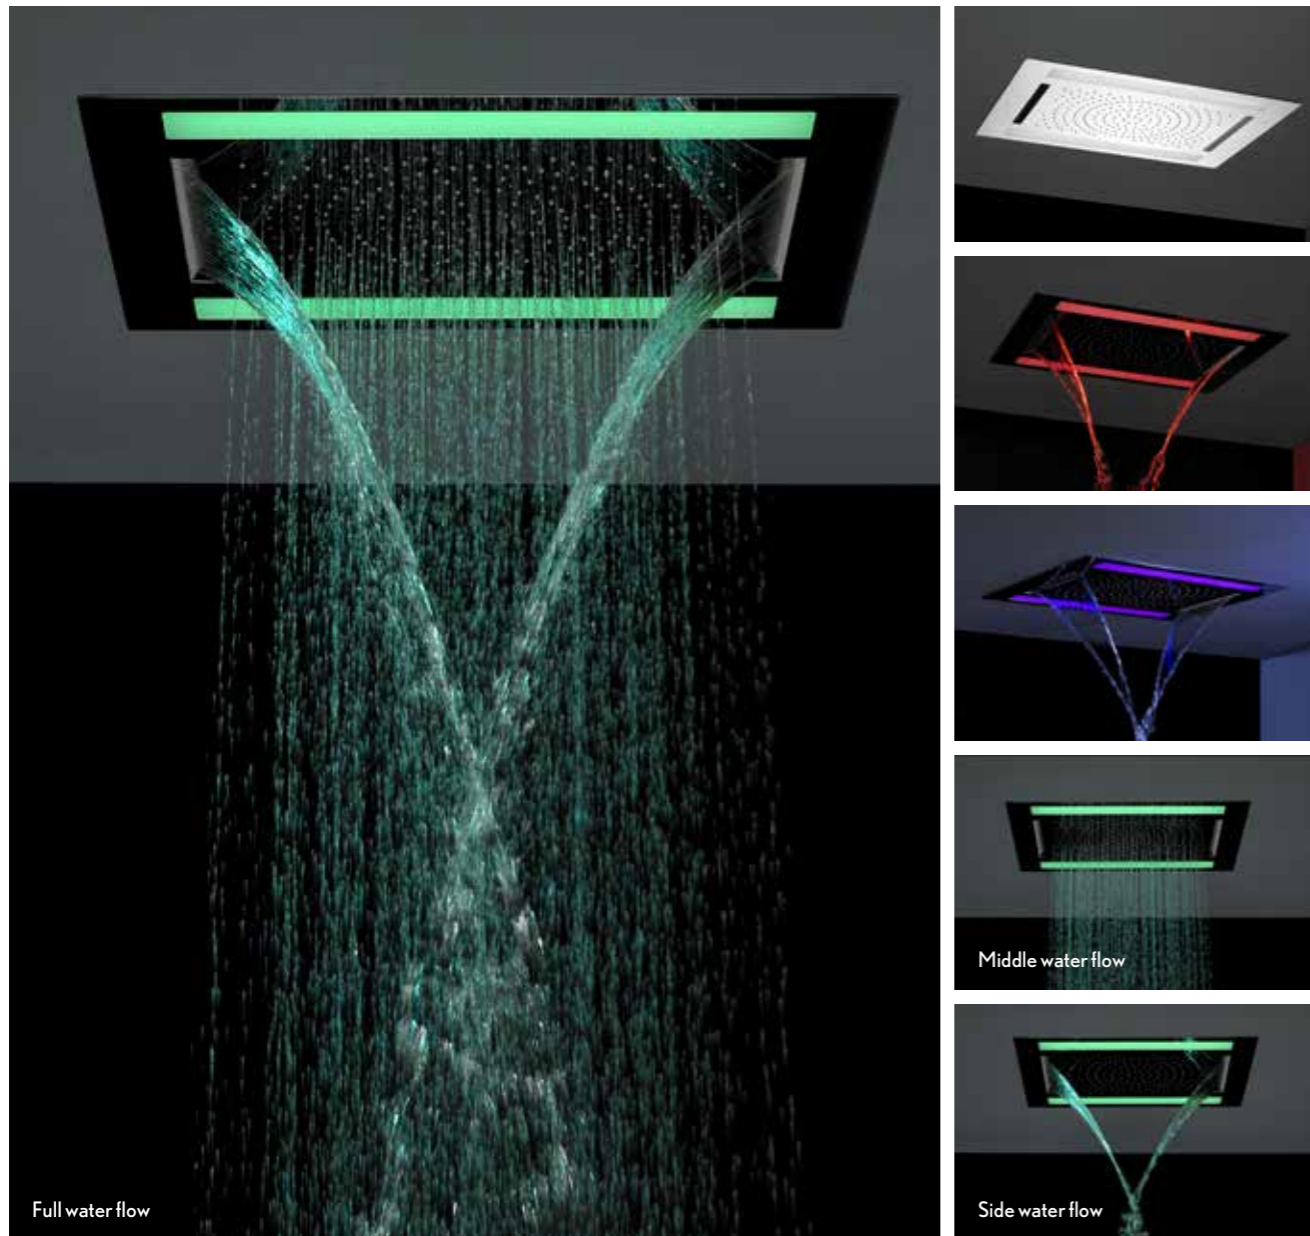

RIO REVIVE

Illuminate your shower with a choice of green, red or purple lights to achieve a spectacular visual effect. The low consumption LED lamps create a truly magnificent column of water and light. Ultra thin, the Rio Revive shower head can be seamlessly recessed into the ceiling of your shower area to provide the ultimate showering experience. Illuminated panels are a winning feature that creates a stunning visual effect coupled with an additional feel good factor offered by chromotherapy.

- **Rio Revive shower head with lights and double waterfall feature**
- **FHX610C £4199.00**
- w 600 x d 400mm
- Water pressure: HP3
- Brass
- Requires mains power*
- 10 year guarantee