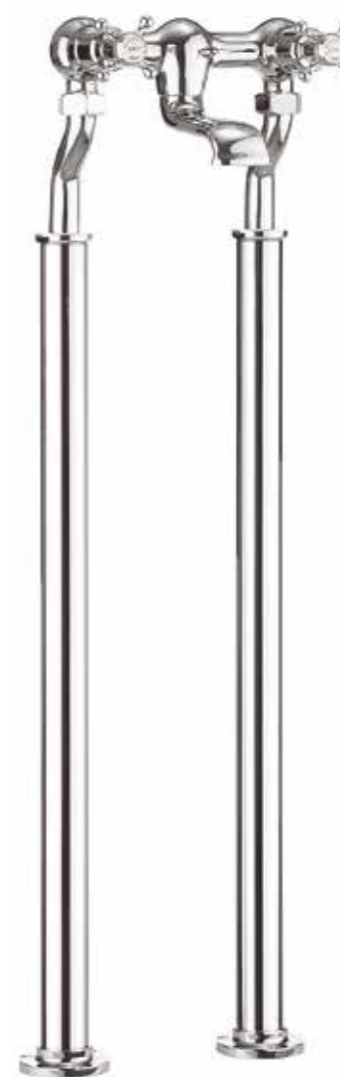

Bath filler
BL322DC **£349.00**
Deck mounted
Water pressure: HP1
A: 205mm B: 165mm