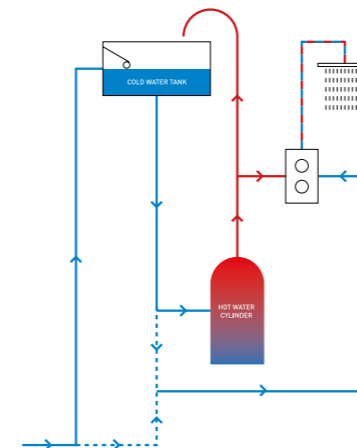

HOT GRAVITY & COLD GRAVITY/MAINS

Low pressure systems (LP min 0.2 bar)

- ✓ You have a cold water storage tank in the loft.
- ✓ You have a hot water cylinder.
- ✓ You do not have a shower pump installed.

If all of the above apply to your home you can choose any product marked with LP (min 0.2 bar).

Note A gravity fed system provides MP (0.5 bar) to fittings downstairs in a 2 story property where the cold water tank is in the loft.