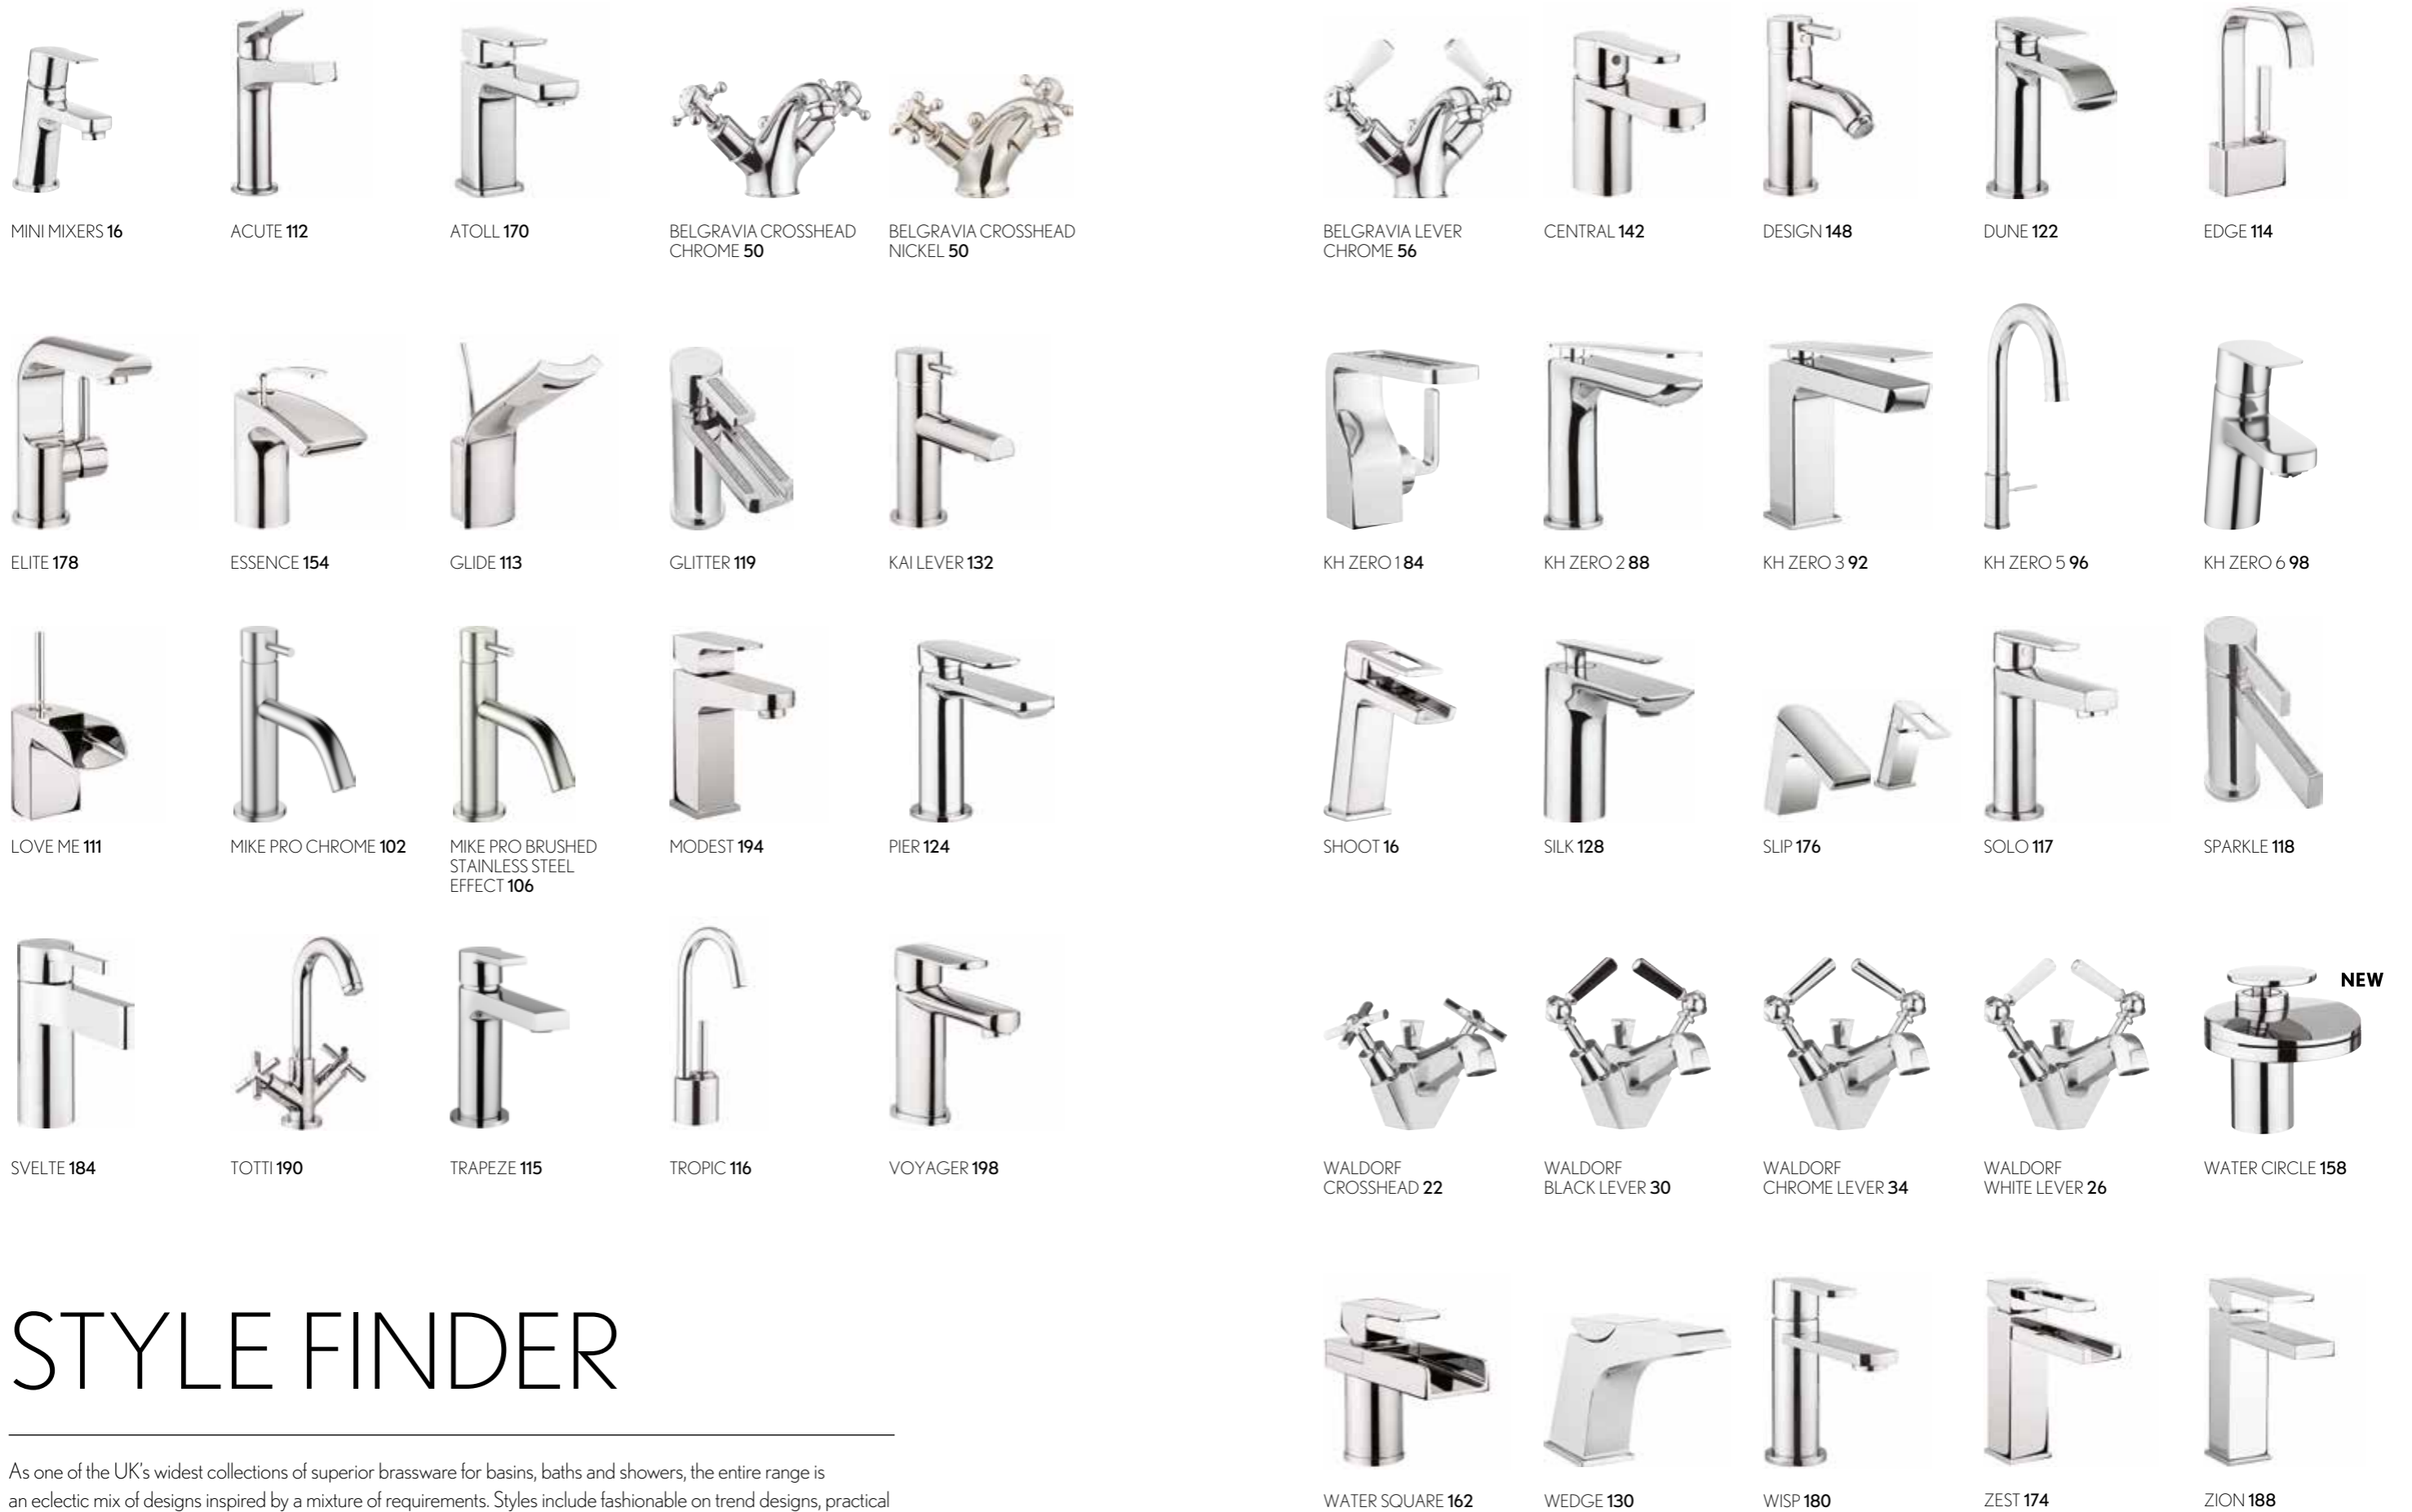

STYLE FINDER

As one of the UK's widest collections of superior brassware for basins, baths and showers, the entire range is an eclectic mix of designs inspired by a mixture of requirements. Styles include fashionable on trend designs, practical details for the family home and for those who have a penchant for a touch of luxe. Renowned for product innovation, Crosswater's brassware features leading technology to ensure you have the best flow level and temperature to suit you. Each range has also been developed to allow you to effortlessly save water in your home.