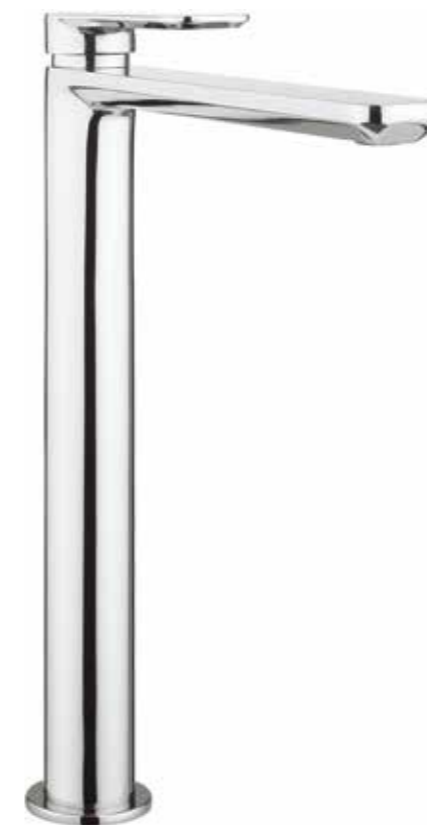

Basin tall monobloc
PI112DNC £249.00

With no pop-up waste

Water pressure: MP

A: 310mm B: 200mm