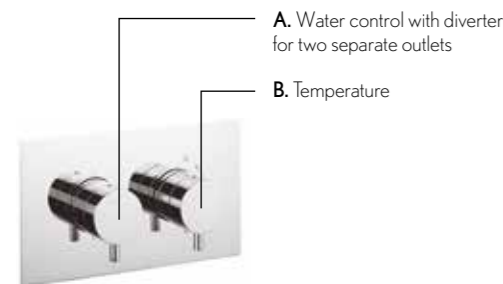

1500/1501 THERMOSTATIC VALVE

The market's favoured two outlet valves. Ideal for a fixed head and shower rail, or shower head and bath filler.

- Two outlet valve with diverter to switch between two different shower or bath functions
- Water pressure: HP1, 1 bar
- Portrait (1500 - shown right) and landscape (1501 - shown below) options
- Ceramic disc control for smooth action and no drips
- 100% solid brass construction and trim set
- Only 75mm wall depth required
- WRAS Approved to TMV2
- Fully serviceable from the front
- Wide choice of head options designed to match your brassware
- Panel dimension w 120 x h 215mm / w 215 x h 120mm