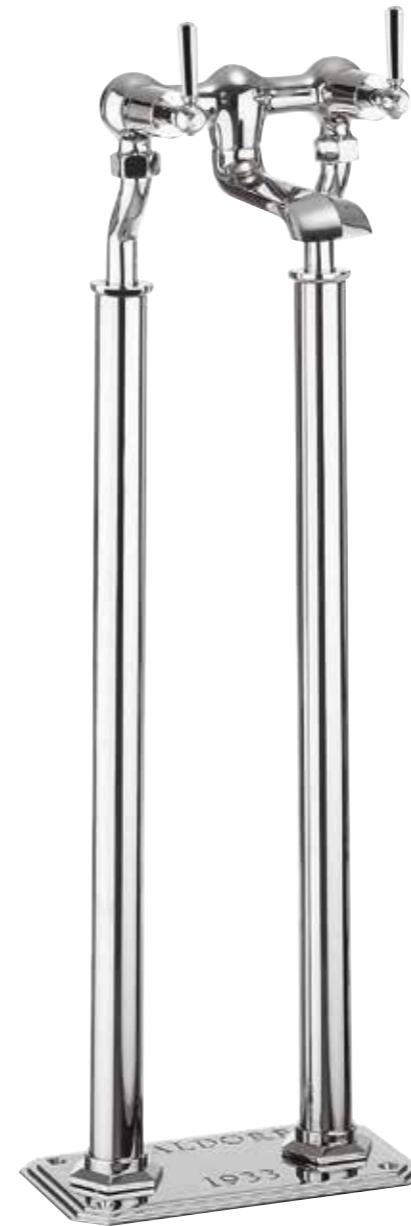

Bath filler
WF322DC_CLV £555.00
Deck mounted
Water pressure: HP1
A: 246mm B: 194mm

Bath legs
WF002FC £335.00
Floor standing
A: 702mm

Floor plate
WF_PLATE £195.00
Chrome plated aluminium
w 70 x l 300mm