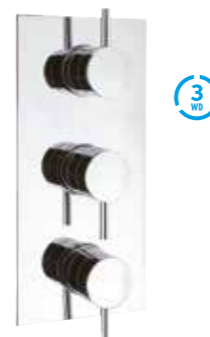

Thermostatic shower valve with 3 way diverter
EL3000RC **£579.00**
Portrait
Recessed
Water pressure: HP1