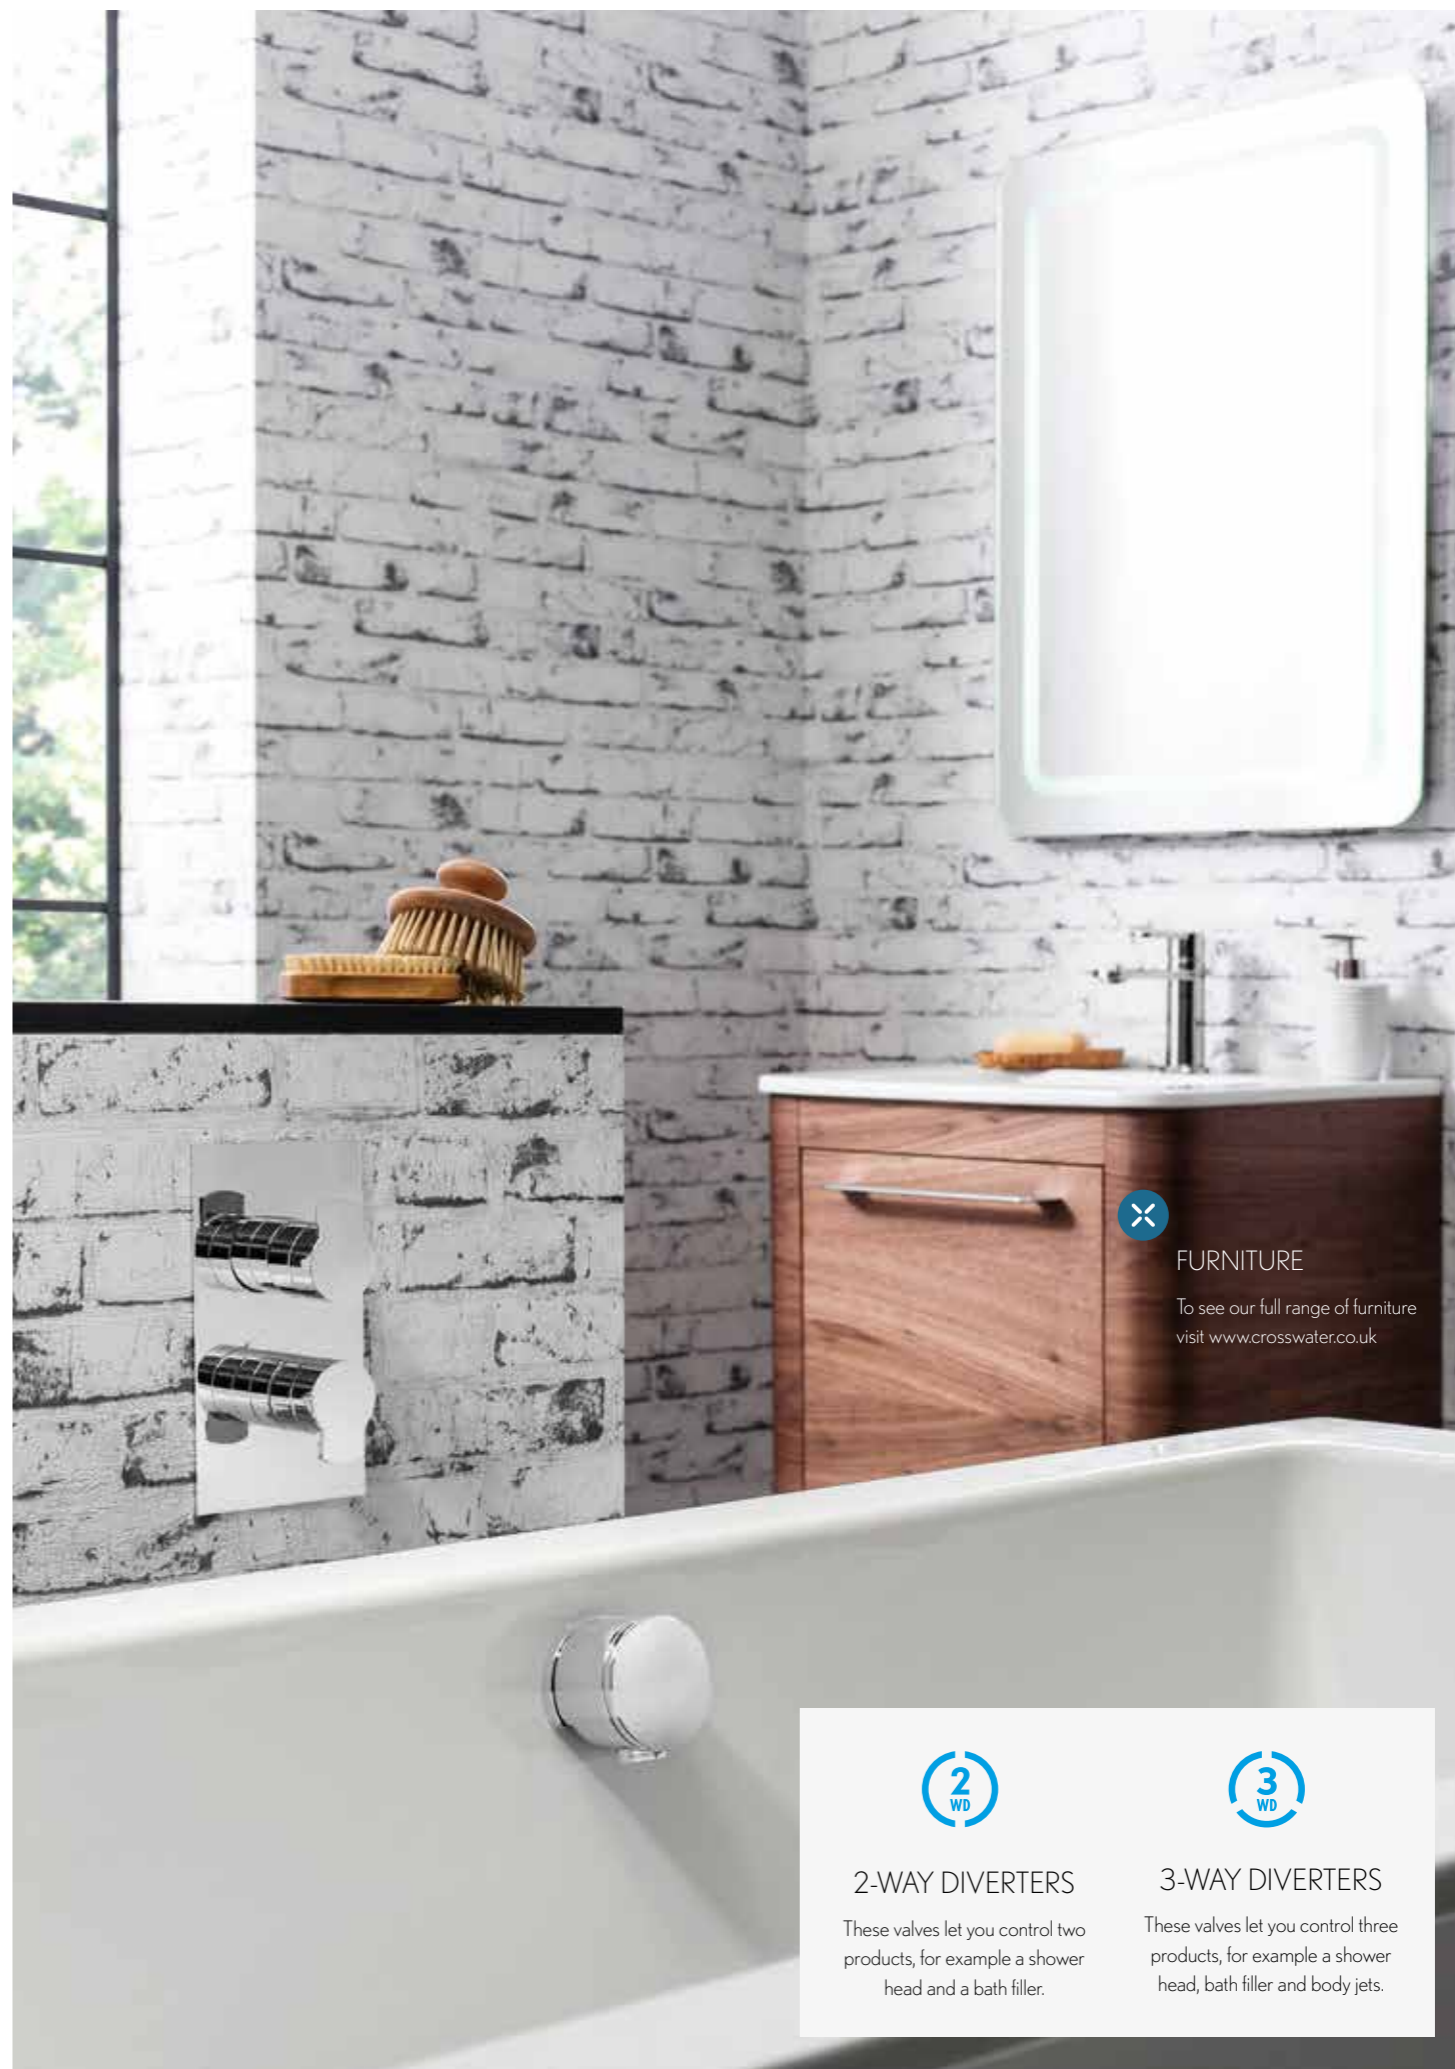

Landscape  
Recessed  
Water pressure: HP1

**Diverter valve**  
WP0005DC £219.00

Deck mounted  
Water pressure: HP3  
A: 143mm B: 105mm

WHICH VALVE IS RIGHT FOR YOU?  
See pages 206-217 for our guide.

FURNITURE