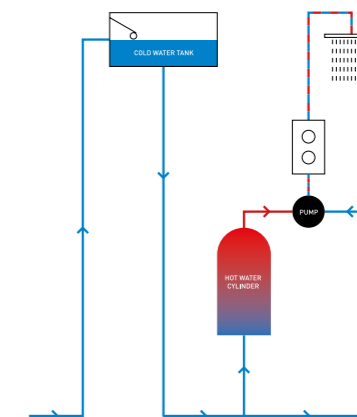

PUMP ASSISTED

High pressure systems (MP to HP4)

- ✓ You have a booster pump fitted.

Where a gravity flow of water is in excess of 0.6lpm, this is known as a 'Positive Head' condition (e.g. when your shower head is positioned lower than your cold water storage tank). In this situation, a positive shower pump can be used. A 'Negative Head' condition is when the gravity flow of water is less than 0.6lpm (e.g. when your shower head is positioned above the cold water tank level). In these conditions, a negative head pump must be used.

Negative shower pumps will work in both positive and negative head conditions. So for example, in a situation where there is a shower head above and below the water tank level; one negative shower pump can be used for both.

With the right pump, you can choose any of our products.