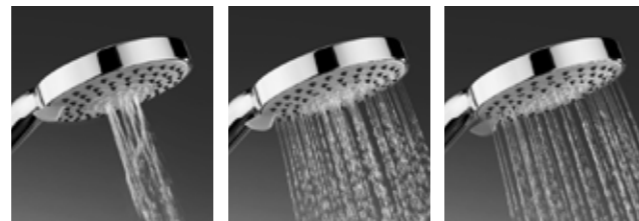

The collection offers a wide choice of dimensions without compromising on performance to create an enhanced showering experience everyday. User friendliness consistently features across the versatile range that offers standard single to luxury multifunctional sprays.