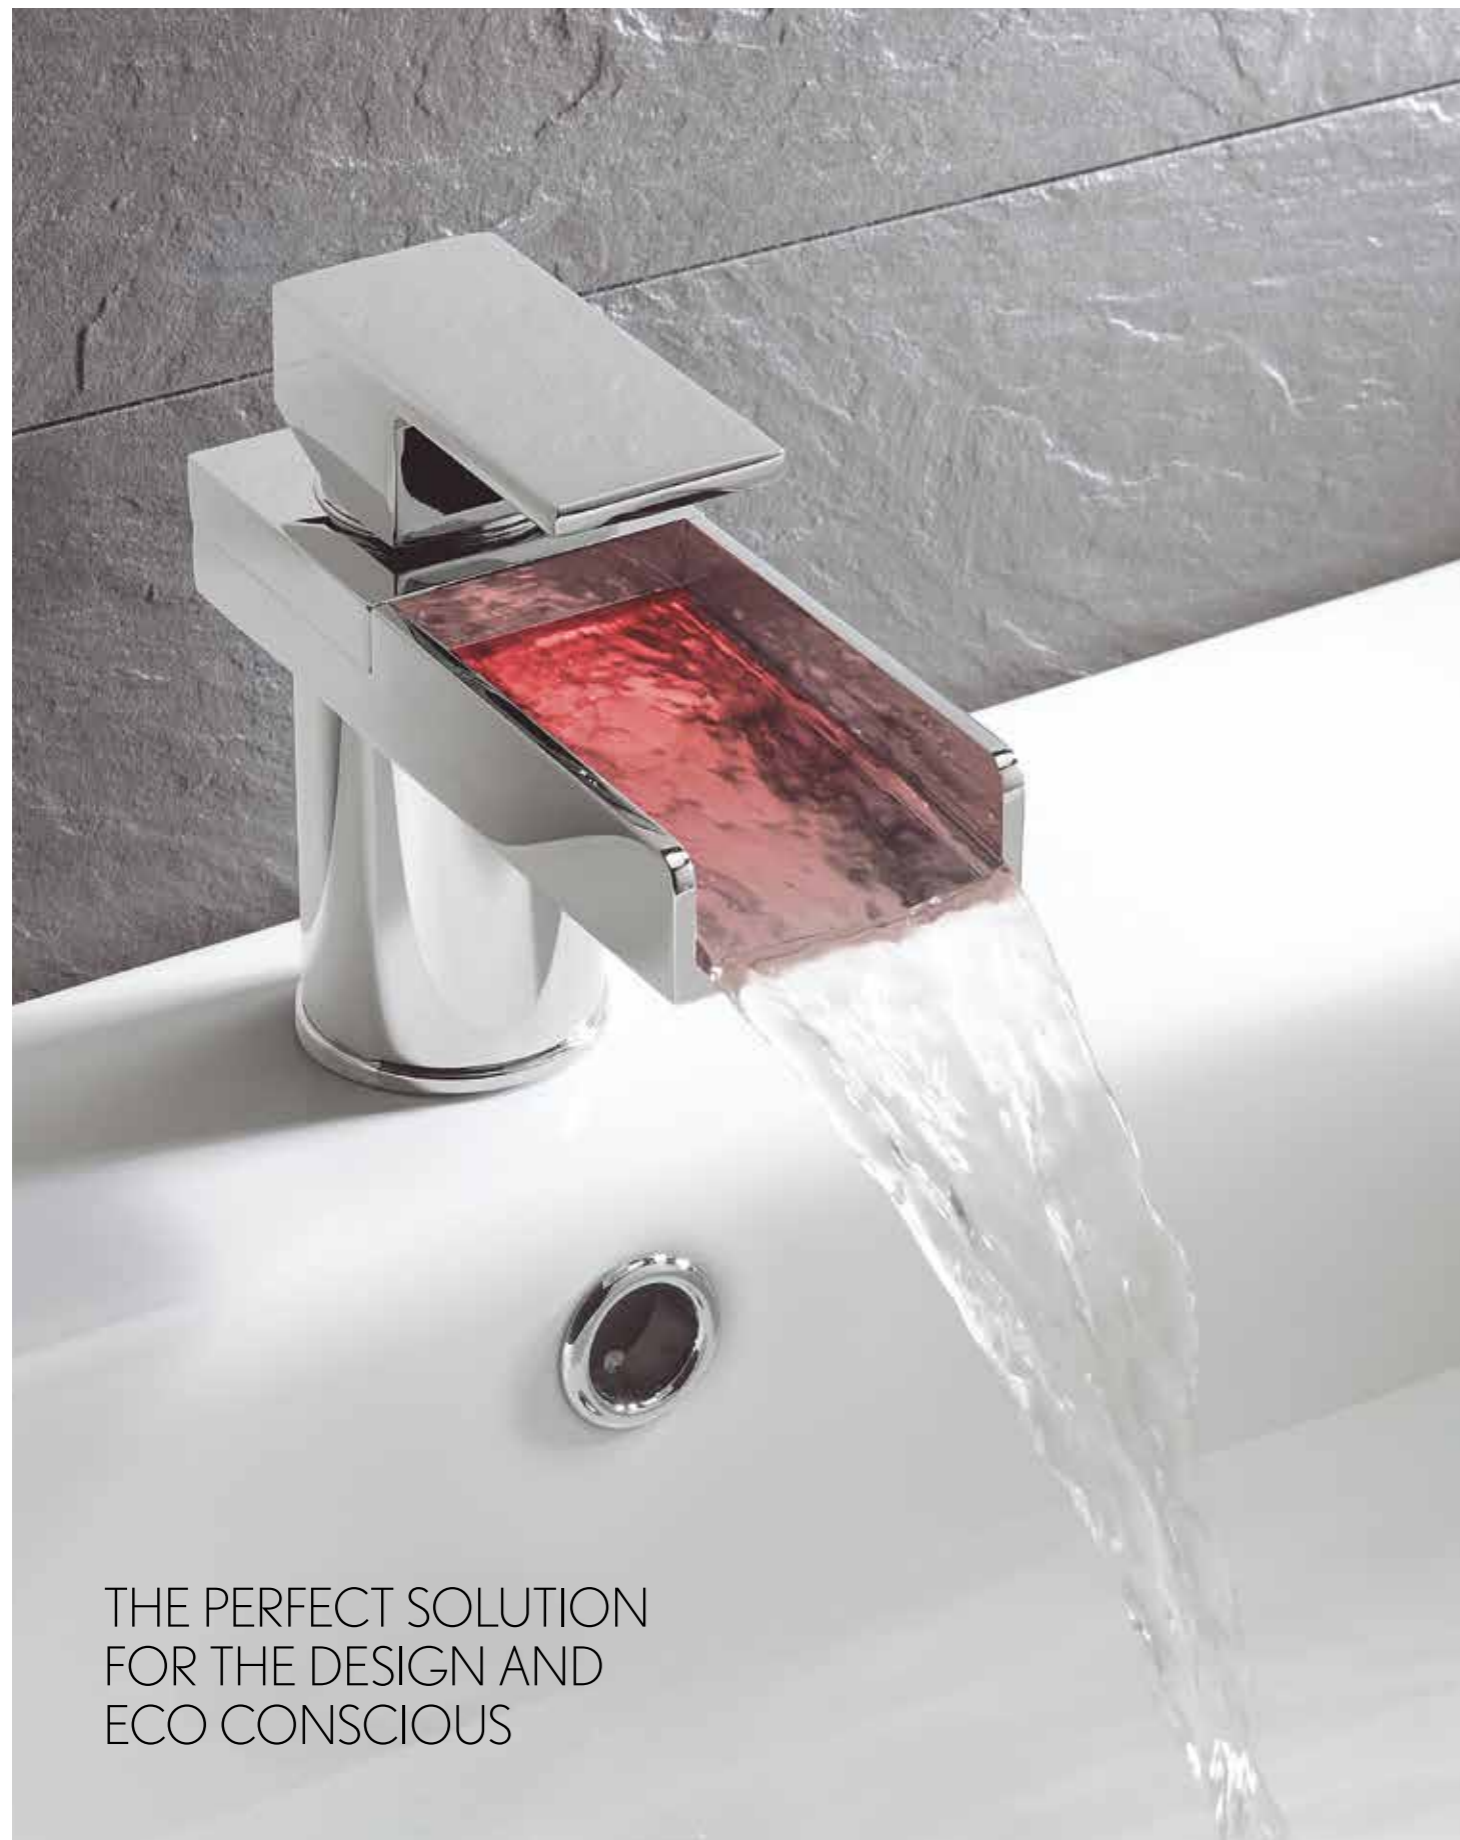

WATER SQUARE LIGHTS

Water flow generates energy allowing light to transform from cold to hot providing a stunning visual effect.

THE PERFECT SOLUTION
FOR THE DESIGN AND
ECO CONSCIOUS