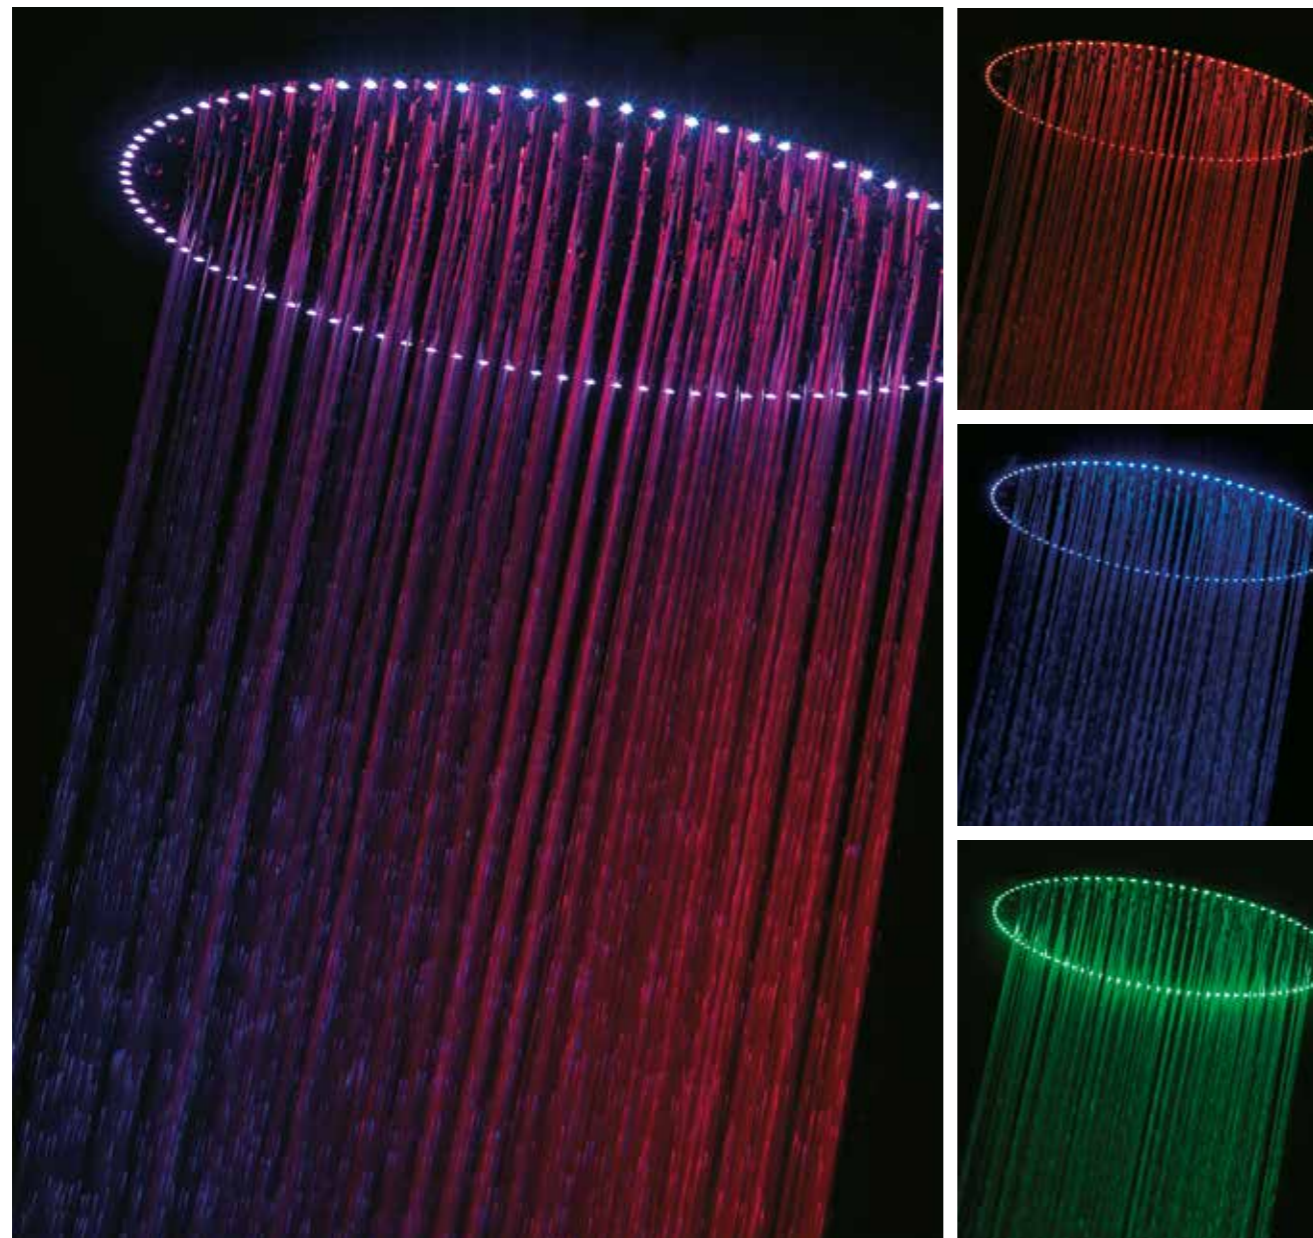

RIO SPECTRUM

Rio Spectrum is a brand new ultra thin shower head that provides a spectrum of stunning colour effects with 96 LED lights, programmed by a keypad. The low consumption LED lamps create a column of water and light with a diameter of 400mm that operates perfectly with 3-bar pressure.

A 1000 recessed shower valve is ideal for the Rio head. If you require a separate handset, choose a 1500 valve, see page 208.

Rio Spectrum shower head with light and ceiling arm
FHX740C £4299.00
Ø400 x h 152mm
Water pressure: HP3
Brass
Requires mains power*
10 year guarantee