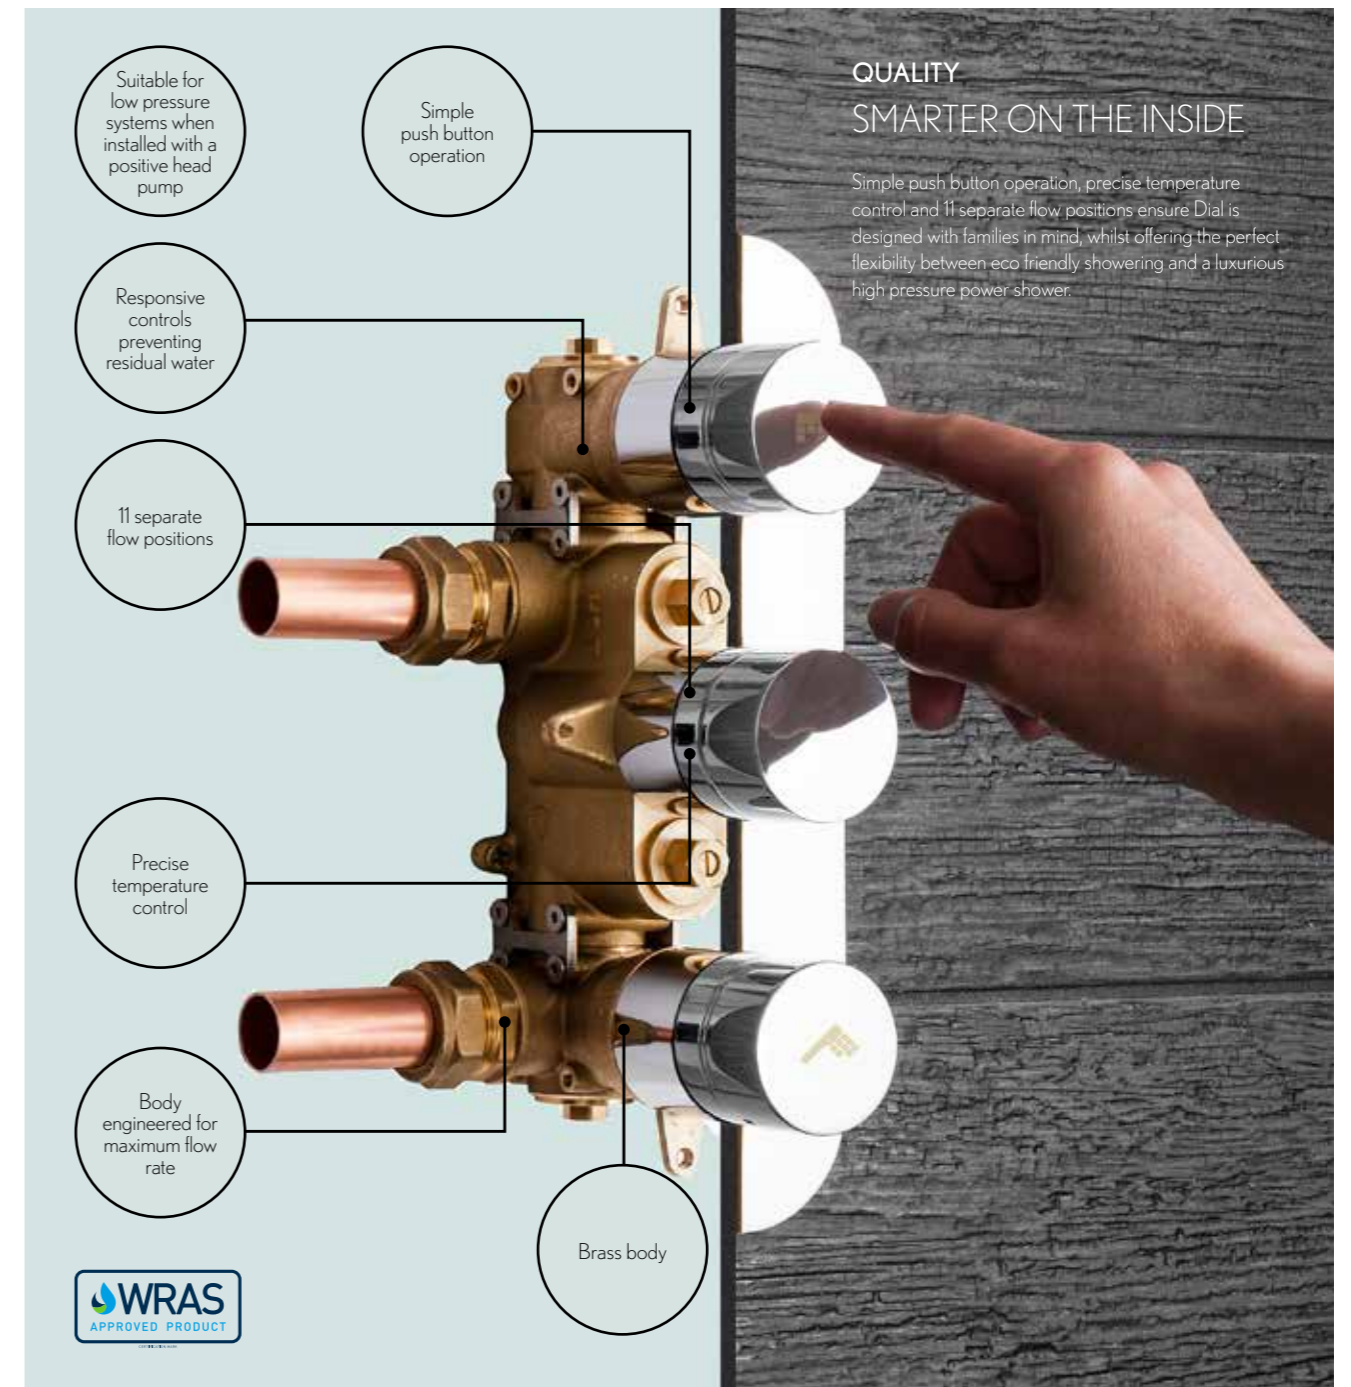

## OUTLETS

OUTLETS CAN FUNCTION INDIVIDUALLY OR TOGETHER

Your choice of outlet is one of the most important features to fine-tune your showering or bathing experience. The flexibility of Dial allows you to choose from several options, from the simplicity of a single outlet or the versatility of a double outlet.