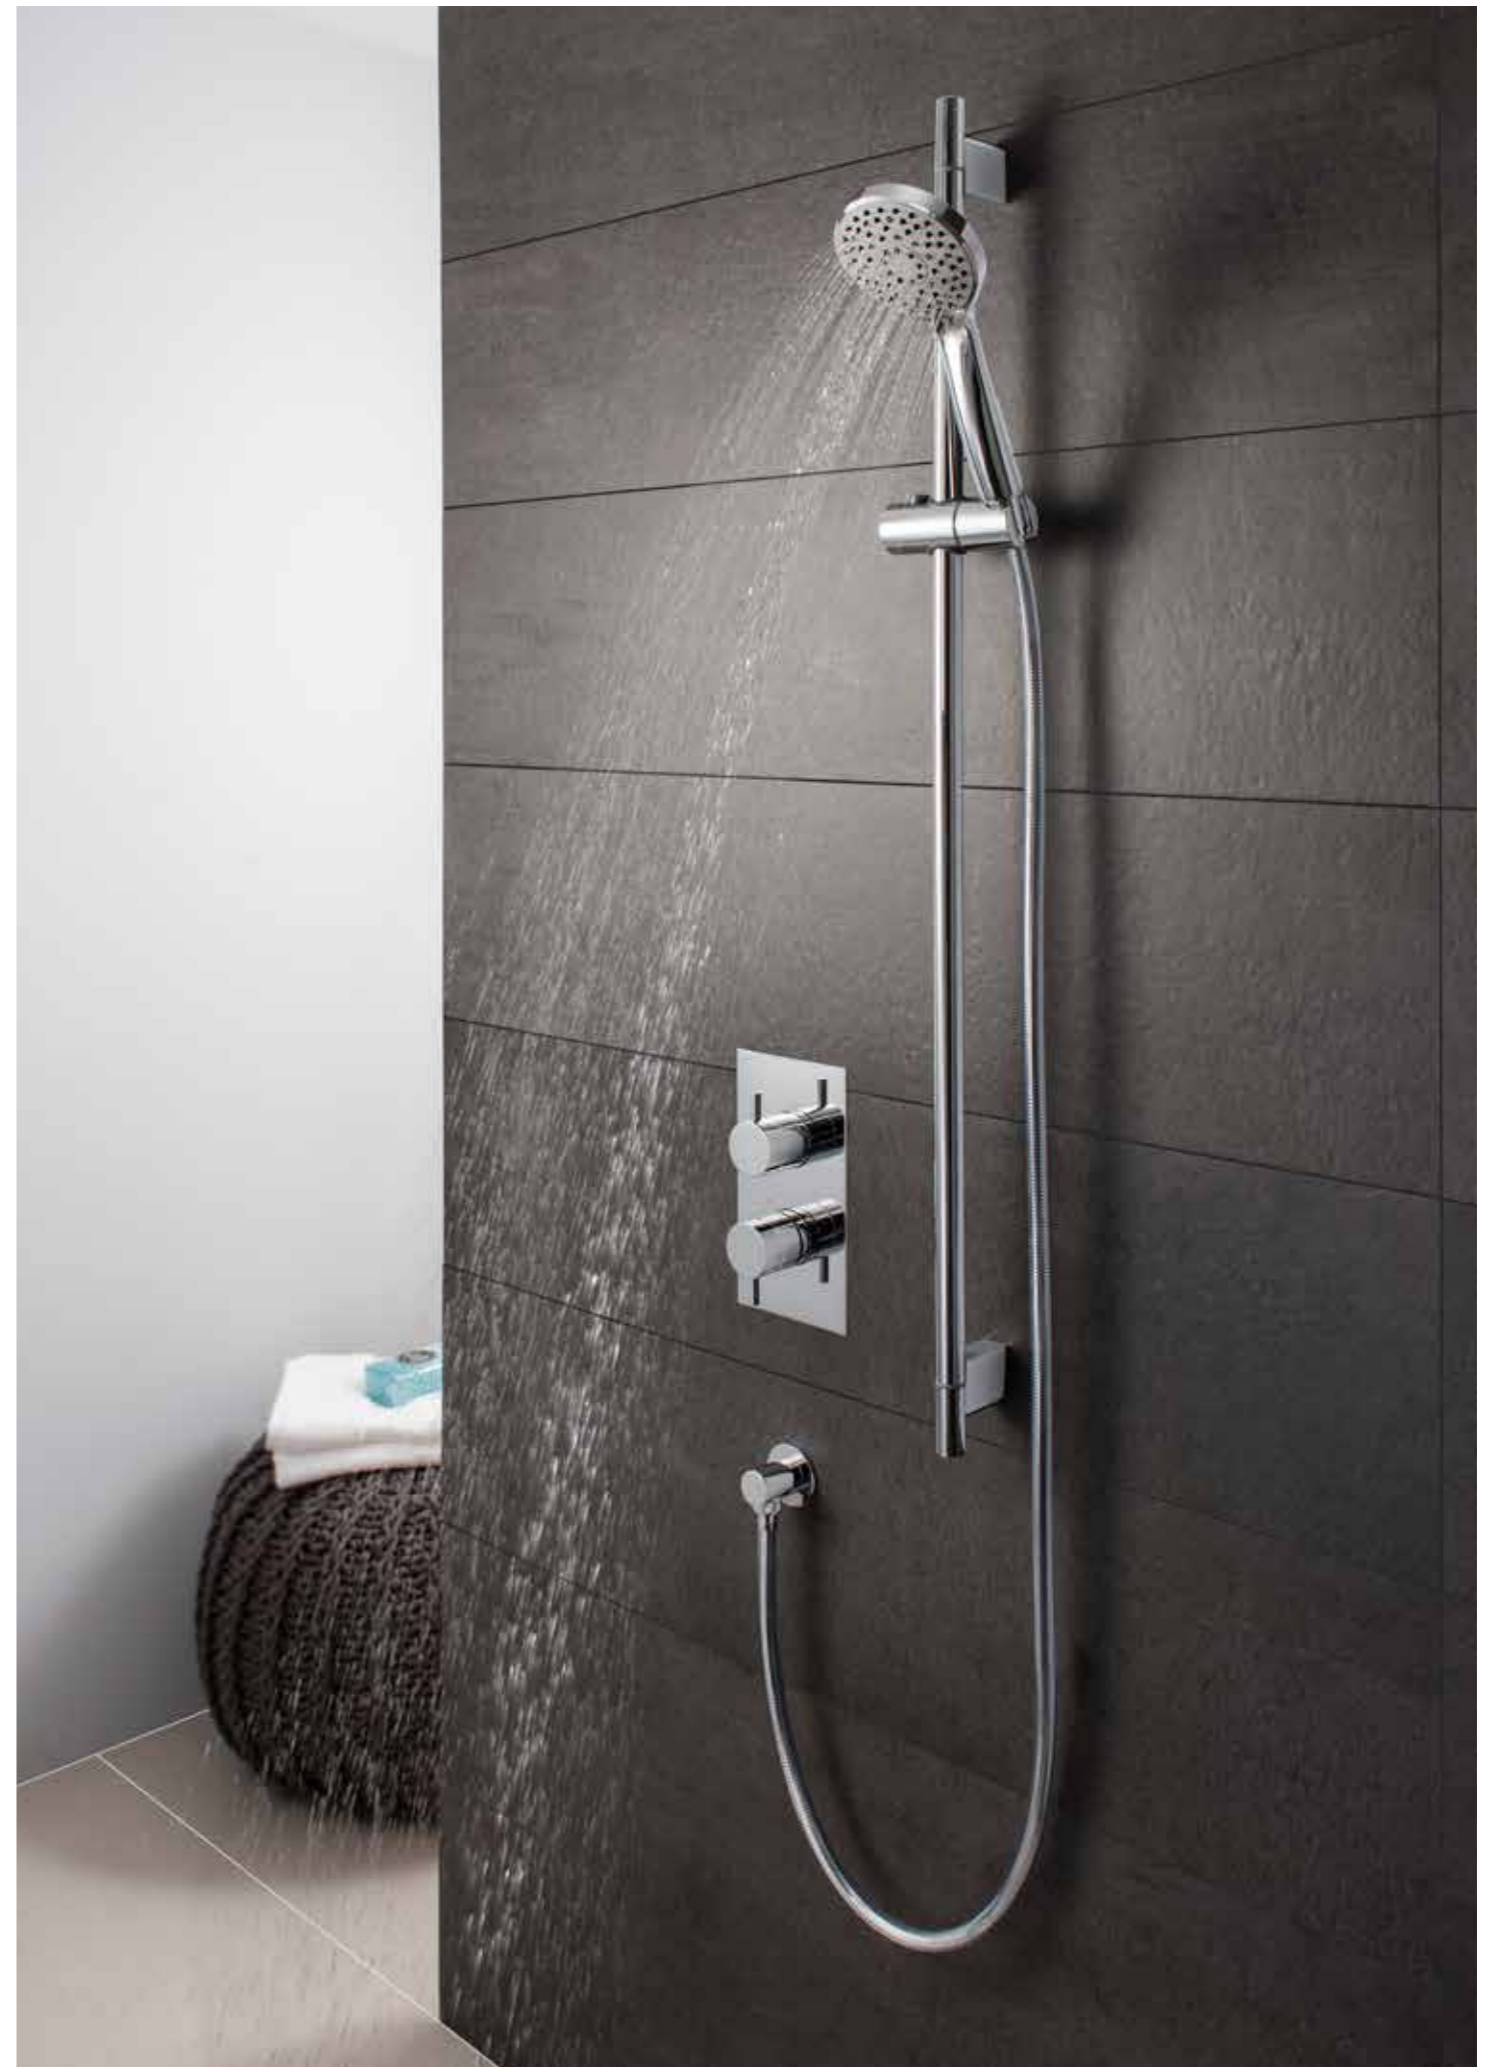

Wisp

SK520C Wisp shower rail
SH625C Wisp shower head with three spray patterns
SH774C Easy clean shower hose 8mm x 1.5m

LP (SH625C) **Package Price £189.00**
PACK CODE **WISPPACKAGE2**

HP (SH605C) **Package Price £189.00**
PACK CODE **WISPPACKAGE5**