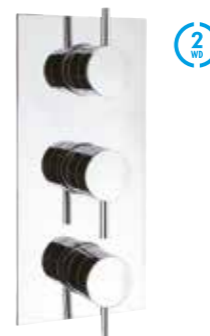

Thermostatic shower valve 3 control
EL2000RC **£439.00**
Portrait
Recessed
Water pressure: LP