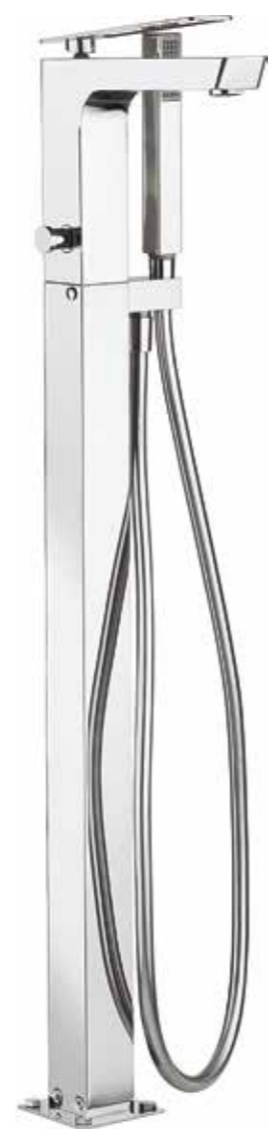

Bath shower mixer with shower kit
KH03_415FC **£1499.00**
Floor standing
Hand shower set
Water pressure: HP2
A: 910mm B: 208mm