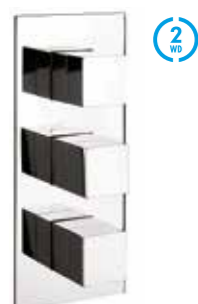

Thermostatic shower valve 3 control
WS2000RC **£439.00**
Portrait
Recessed
Water pressure: LP