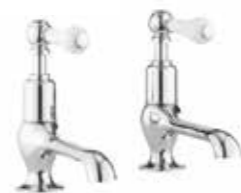

Long nose basin taps
BL140DNC_LV **£165.00**
With no pop-up waste
Water pressure: LP
A: 150mm B: 125mm