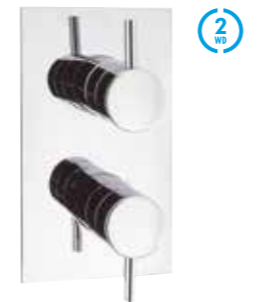

Thermostatic shower valve with 2 way diverter
KL1500RC **£439.00**

Portrait
Recessed
Water pressure: HP1