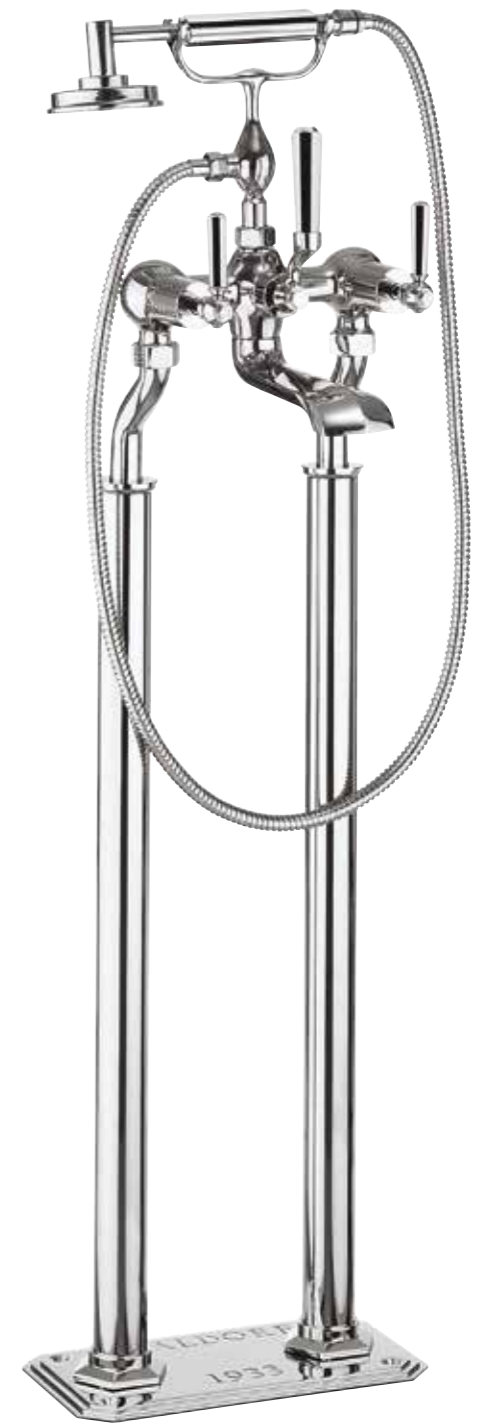

Bath shower mixer with kit
WF422DC_CLV £799.00
Deck mounted
Water pressure: HP1
A: 396mm B: 194mm

Bath legs
WF002FC £335.00
Floor standing
A: 702mm

Floor plate
WF_PLATE £195.00
Chrome plated aluminium
w 70 x l 300mm