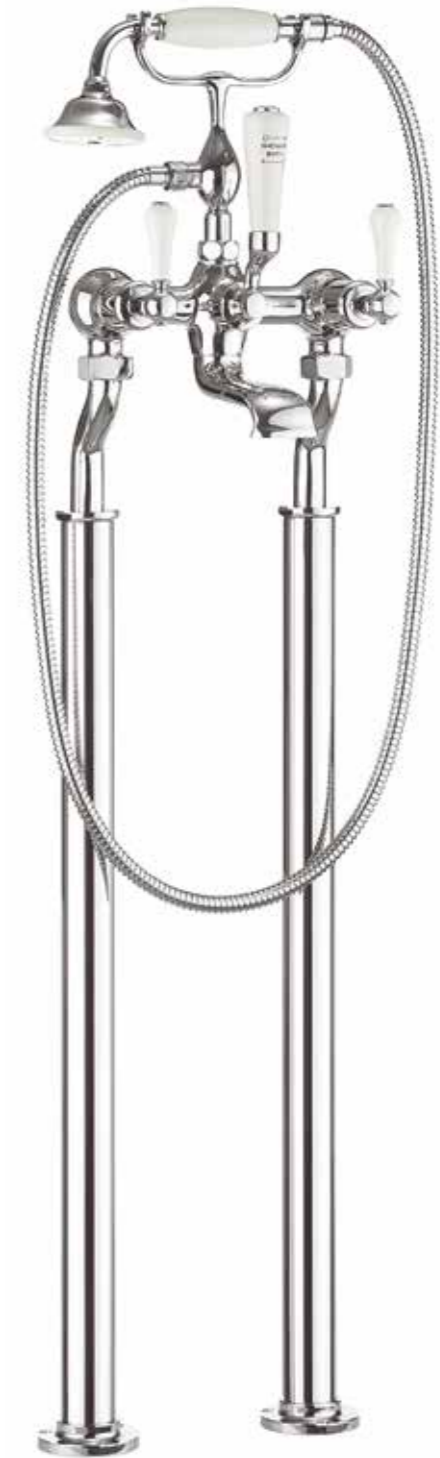

Bath shower mixer with kit
BL422DC_LV **£509.00**
Deck mounted
Water pressure: HP1
A: 400mm B: 165mm

Bath legs
BL002FC **£259.00**
Floor standing