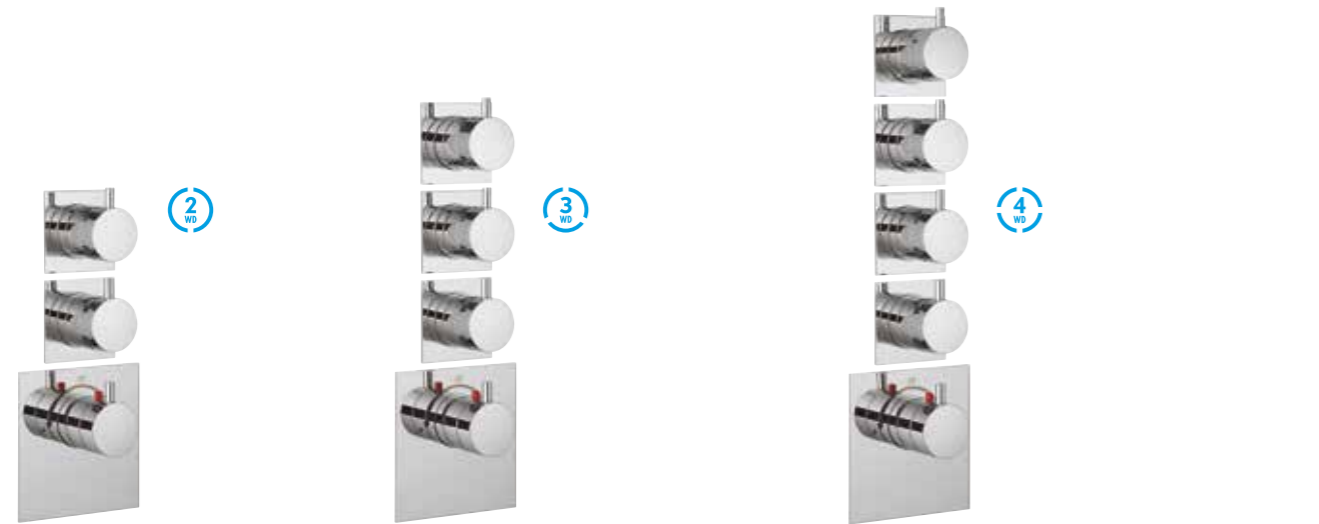

Thermostatic shower valve 3 control
KL600RC £799.00

Thermostatic shower valve 4 control
KL800RC £899.00

MULTI-PORT VALVE CONCEPT

Our new multi-port valve offers all the signature functions you're used to but with superior installation flexibility. Boasting individual feeds that can exit left or right, full maintenance can be accessed from the front, including the ability to reverse the hot and cold supplies if required. Alternatively, both left and right feeds can be opened, supplying two outlets working simultaneously. Available in two, three or four-outlet set ups, the easy-to-use controls are mounted on individual square plates, with the thermo control on a larger plate for added convenience when maintenance is required.

Thermostatic shower valve 2 control
KL400RC £699.00