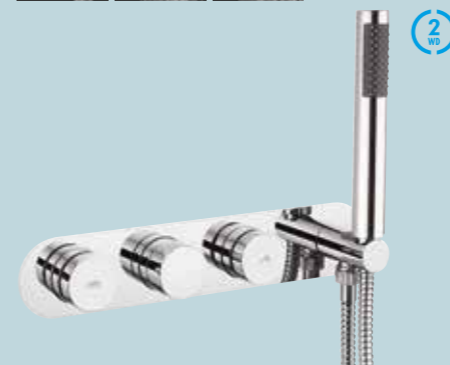

Thermostatic shower valve with 2 way diverter and shower kit
DIAL-CENT-6 **£599.00**

Controls fixed head and shower handset
Single mode shower handset included
Landscape
Recessed
Water pressure: HP1