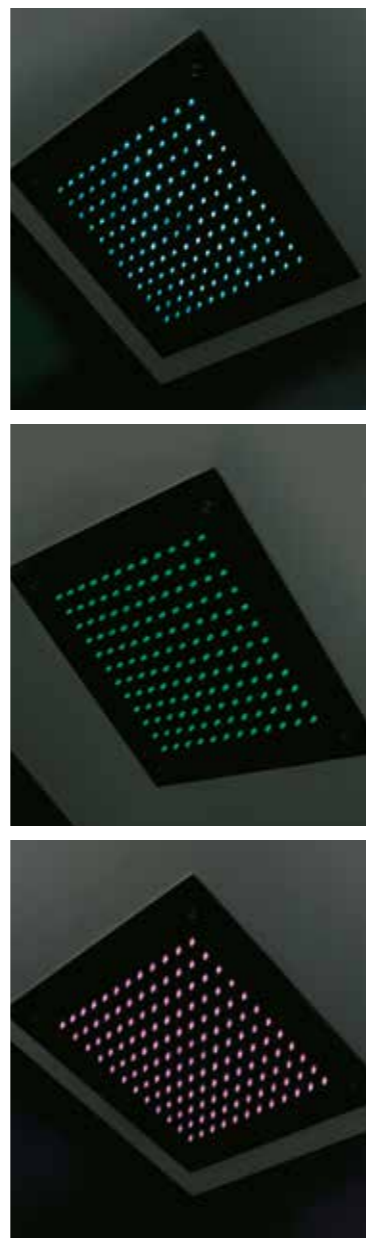

FHX380C

Turn daily shower routines into the ultimate spa experience with our luxury chromotherapy shower heads. With a choice of green, blue, purple or white LEDs, the spectacular rain function has lights in all four corners to light up bathrooms with a magnificent visual effect.

FHX380C **£3999.00***

w 380 x d 380mm

Head thickness: 2mm

Water pressure: HP3

Stainless Steel

Requires mains power

10 year guarantee

Products with lights requiring mains power must be installed by an electrical engineer in compliance with IEE wiring regulations.