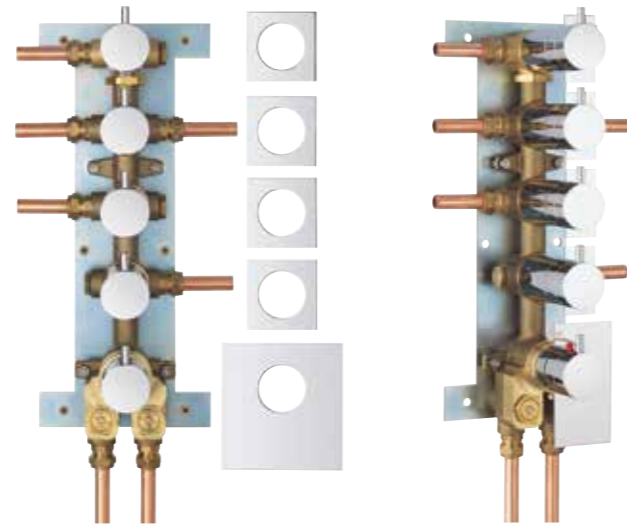

MULTI-PORT VALVE CONCEPT

Our new multi-port valve offers all the signature functions you're used to but with superior installation flexibility. Boasting individual feeds that can exit left or right, full maintenance can be accessed from the front, including the ability to reverse the hot and cold supplies if required. Alternatively, both left and right feeds can be opened, supplying two outlets working simultaneously. Available in two, three or four-outlet set ups, the easy-to-use controls are mounted on individual square plates, with the thermo control on a larger plate for added convenience when maintenance is required.