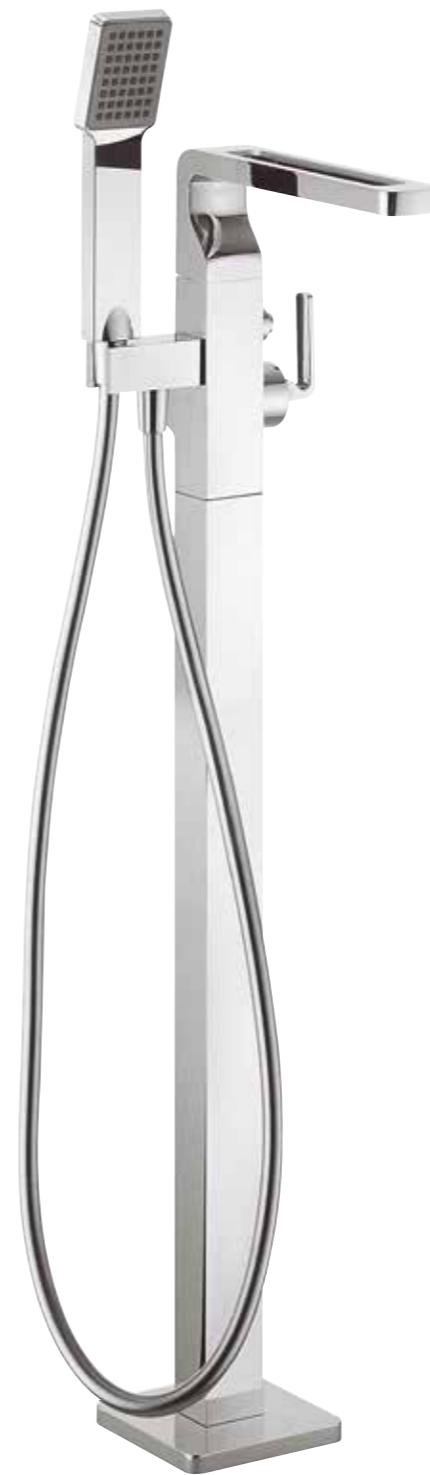

WHICH VALVE IS RIGHT FOR YOU?
See pages 206-217 for our guide.

2-WAY DIVERTERS

These valves let you control two products, for example a shower head and a bath filler.

3-WAY DIVERTERS

These valves let you control three products, for example a shower head, bath filler and body jets.

Bath shower mixer with shower kit
KH01_415FC **£1299.00**
Floor standing
Hand shower set
Water pressure: HP2
A: 895mm B: 220mm