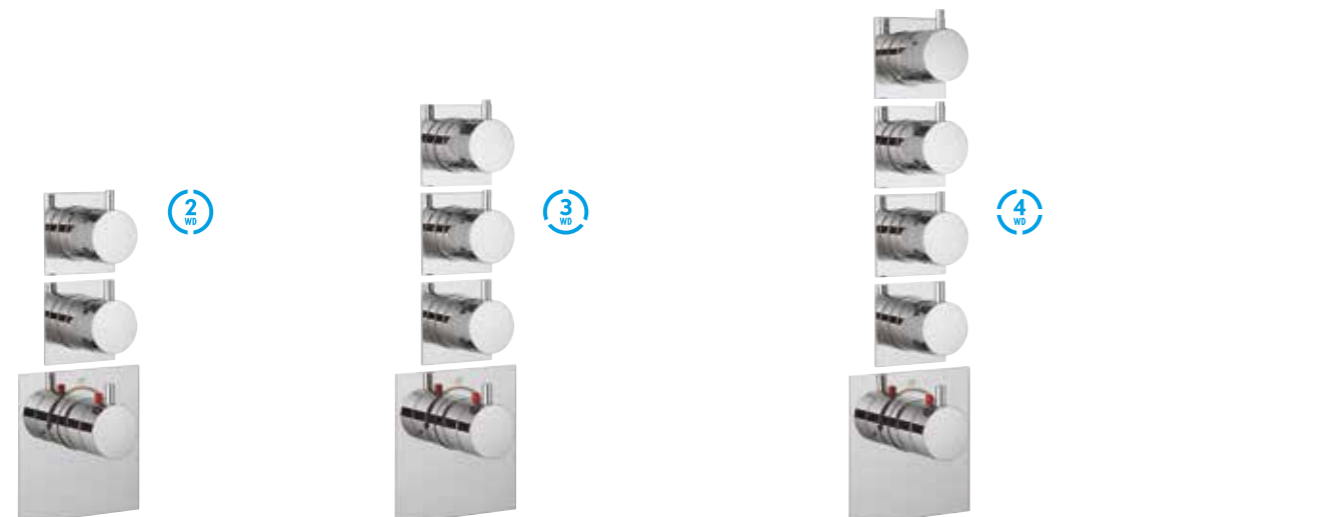

## MULTI-PORT VALVE CONCEPT

Our new multi-port valve offers all the signature functions you're used to but with superior installation flexibility. Boasting individual feeds that can exit left or right, full maintenance can be accessed from the front, including the ability to reverse the hot and cold supplies if required. Alternatively, both left and right feeds can be opened, supplying two outlets working simultaneously. Available in two, three or four-outlet set ups, the easy-to-use controls are mounted on individual square plates, with the thermo control on a larger plate for added convenience when maintenance is required.