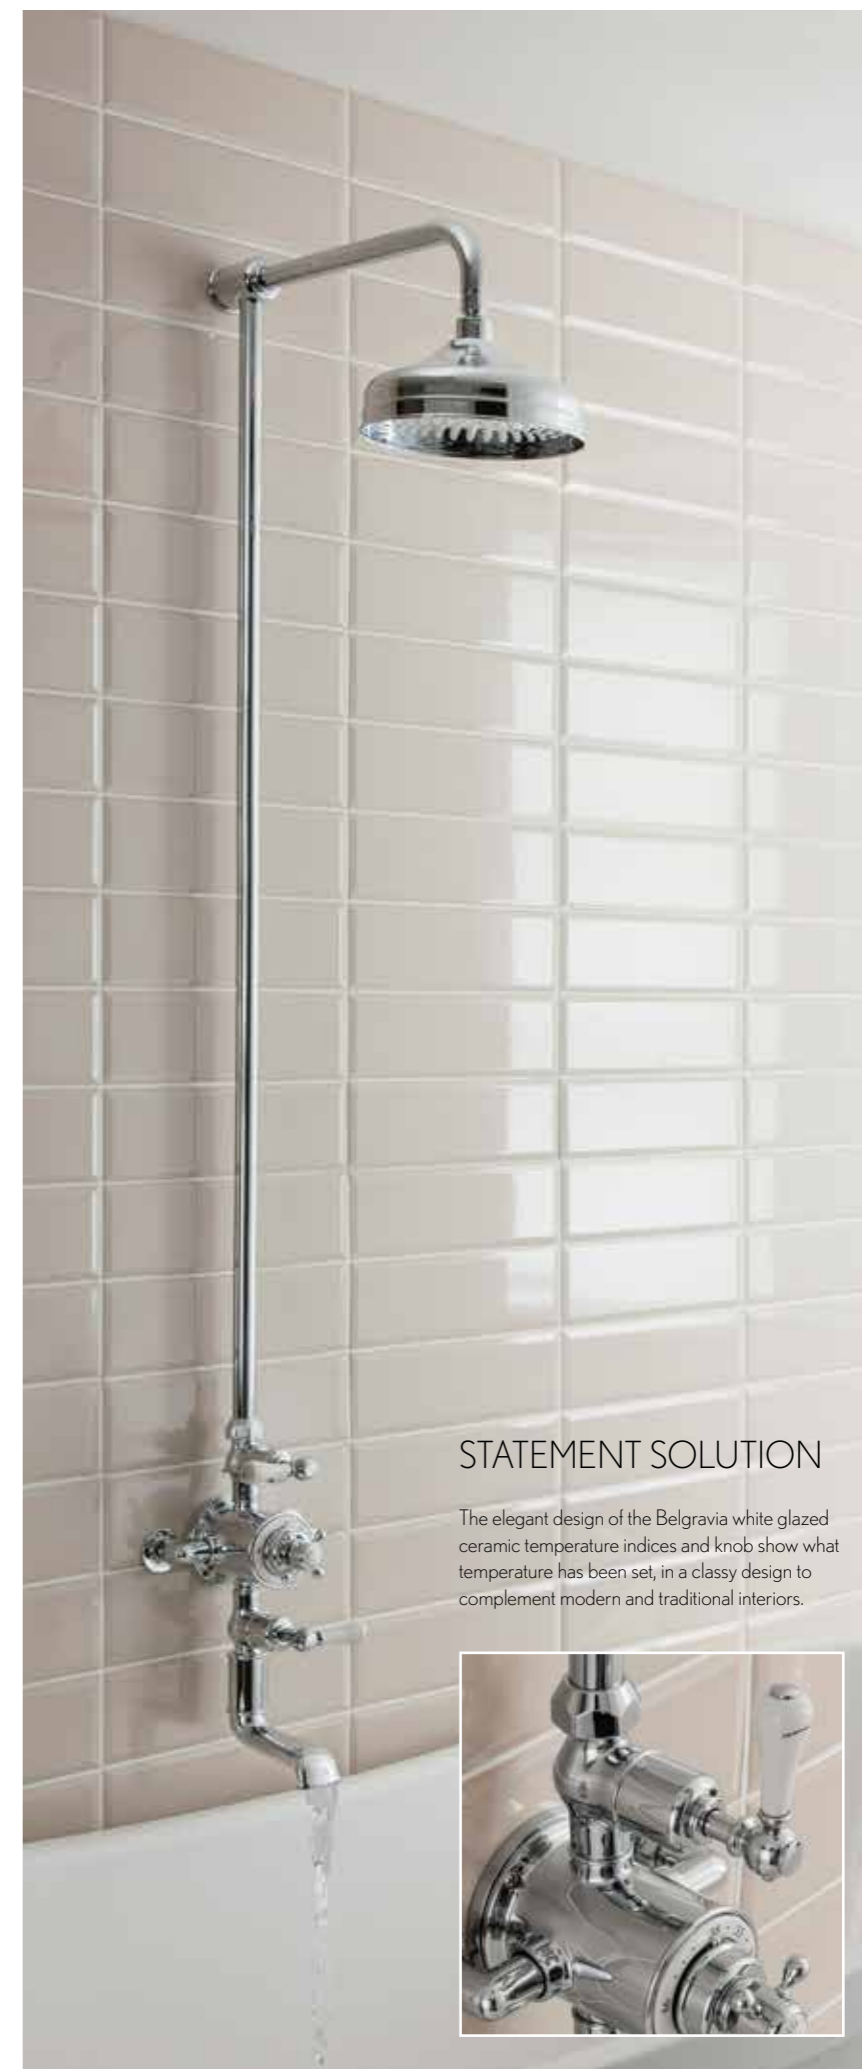

STATEMENT SOLUTION

The elegant design of the Belgravia white glazed ceramic temperature indices and knob show what temperature has been set, in a classy design to complement modern and traditional interiors.