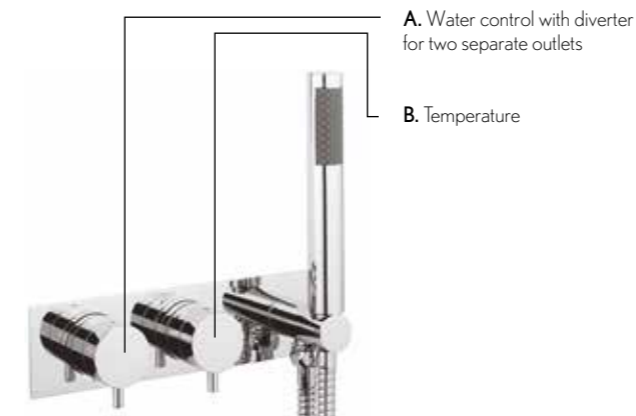

1701 THERMOSTATIC VALVE

Our new and luxurious fully integrated two outlet valves can be smartly operated for bath filling with a handset, or double showering with an overhead shower and handset.

- Two outlet valve with diverter to switch between bath and shower or two shower outlets
- Landscape only
- Water pressure: HP1, 1 bar
- Ceramic disc control for smooth action and no drips
- 100% solid brass construction and trim set
- Fully serviceable from the front
- Choice of styles
- Panel dimension w 275 x h 120mm