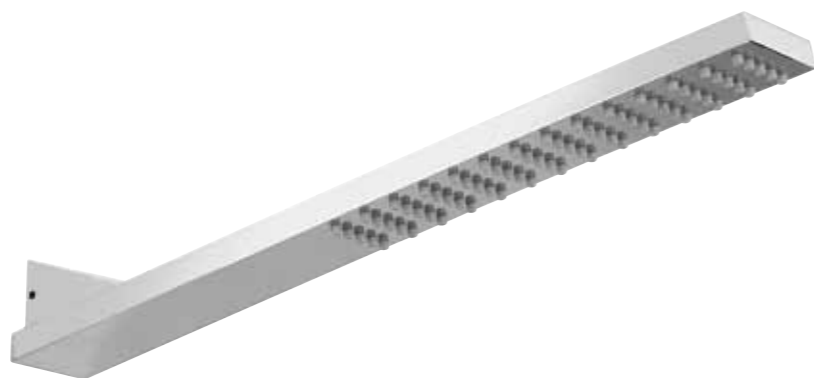

ZION

The ultimate showering statement, Zion is the latest design in our range of contemporary shower heads. Offering a luxurious and drenching water flow, the slim-line silhouette allows for installation in the narrowest of enclosures

- **Zion**
- FH1000C **£179.00**
- w 60 x d 435 x h 131mm
- Water pressure: HP1
- Brass
- Wipe Clean nozzles
- 10 Year guarantee

NEW