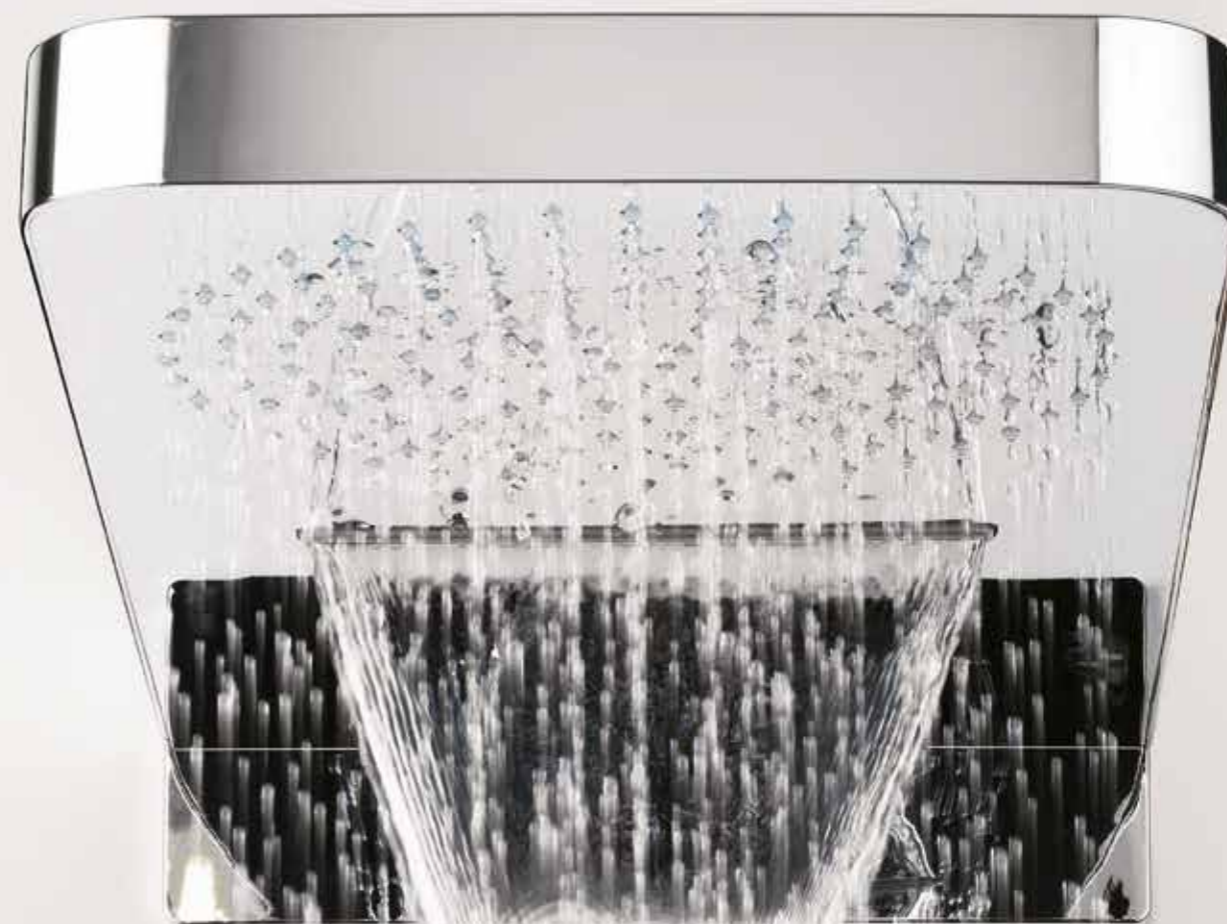

INDULGE IN TWO DIFFERENT WATER PATTERNS WITH AN ENERGISING CASCADE OR REFRESHING RAINFALL