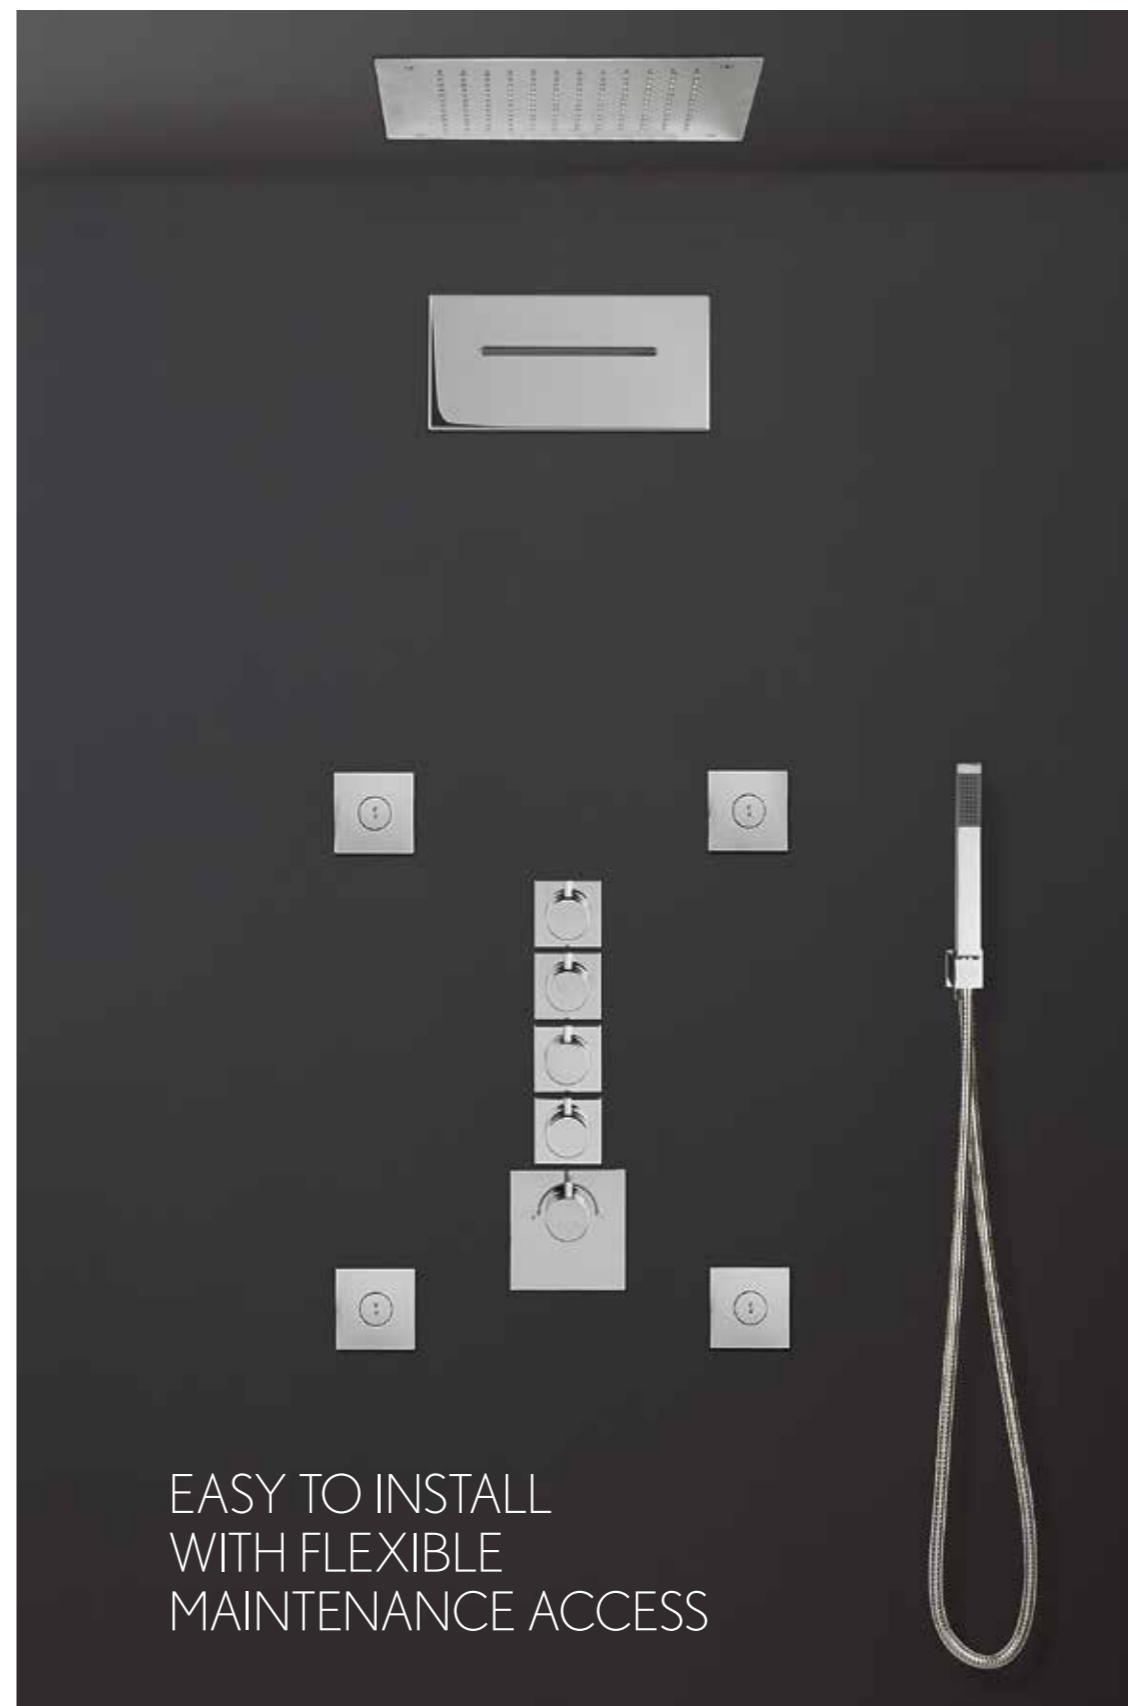

EASY TO INSTALL  
 WITH FLEXIBLE  
 MAINTENANCE ACCESS

**2-WAY DIVERTERS**  
 These valves let you control two products, for example a shower head and a bath filler.

**3-WAY DIVERTERS**  
 These valves let you control three products, for example a shower head, bath filler and body jets.