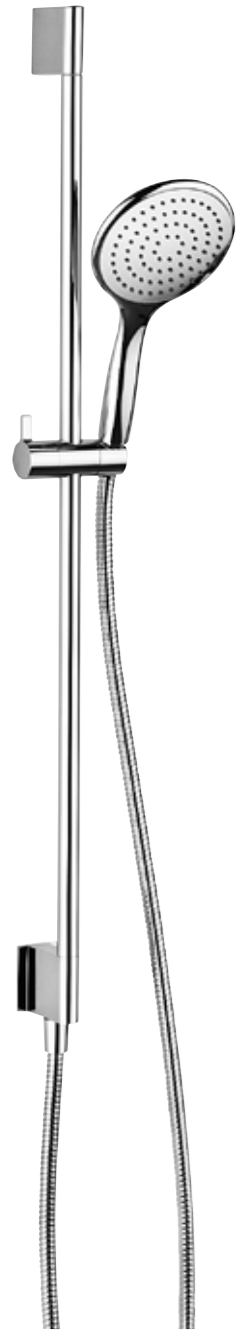

Svelte

SK200C Svelte shower rail with integrated wall outlet
SH200C Svelte single mode shower handset chrome LP
SH970C 11mm x 1.5m chrome hose

Package Price £185.00
PACK CODE **SVELTE PACKAGE 1**