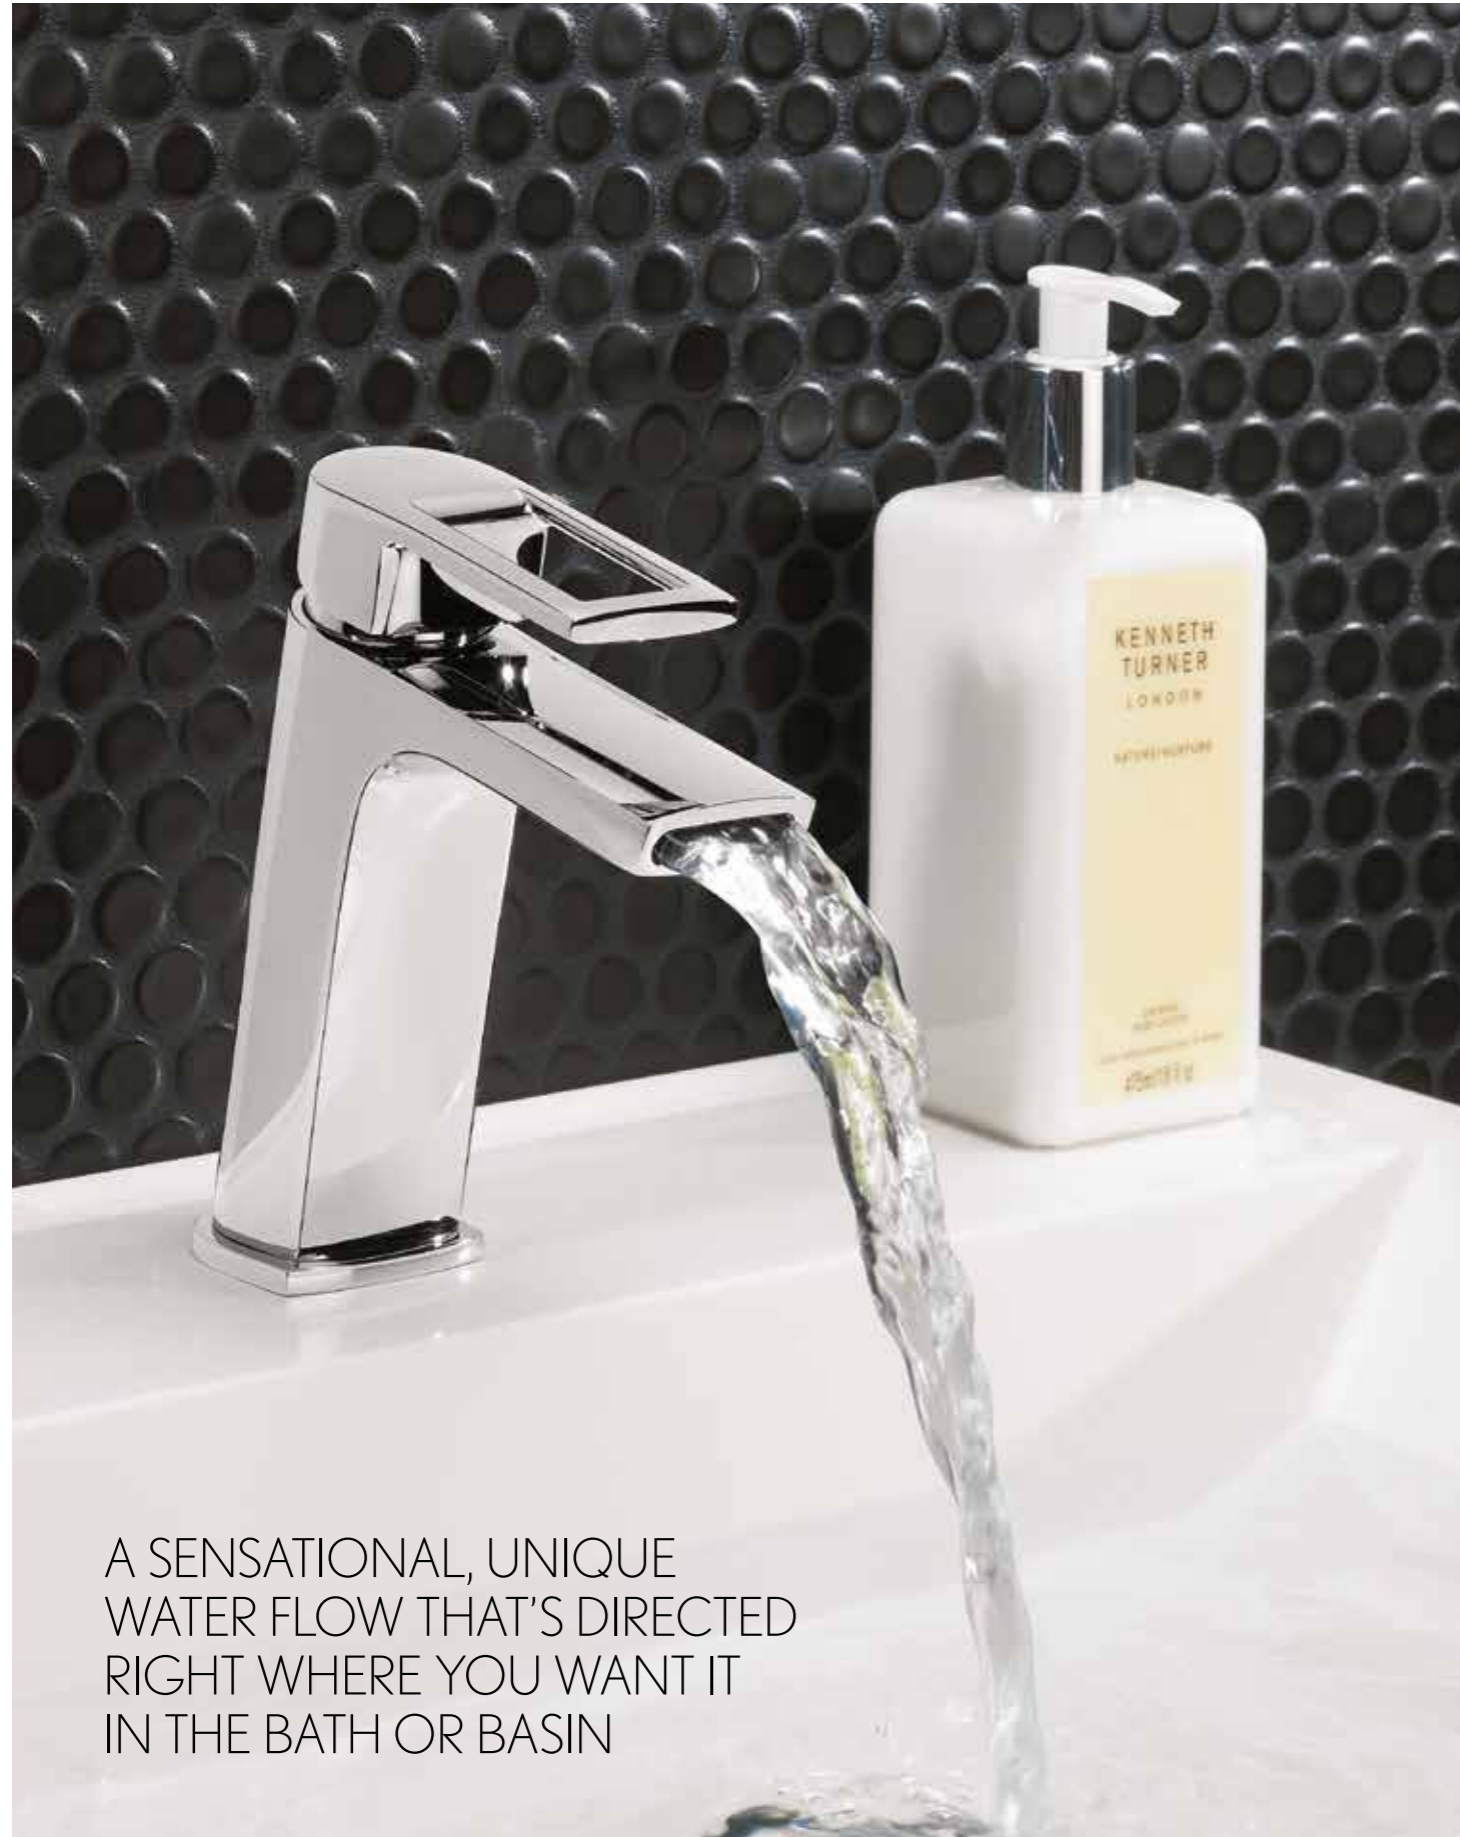

SLIP

Urban style with sleek angular lines for designer modernity.

A SENSATIONAL, UNIQUE
WATER FLOW THAT'S DIRECTED
RIGHT WHERE YOU WANT IT
IN THE BATH OR BASIN