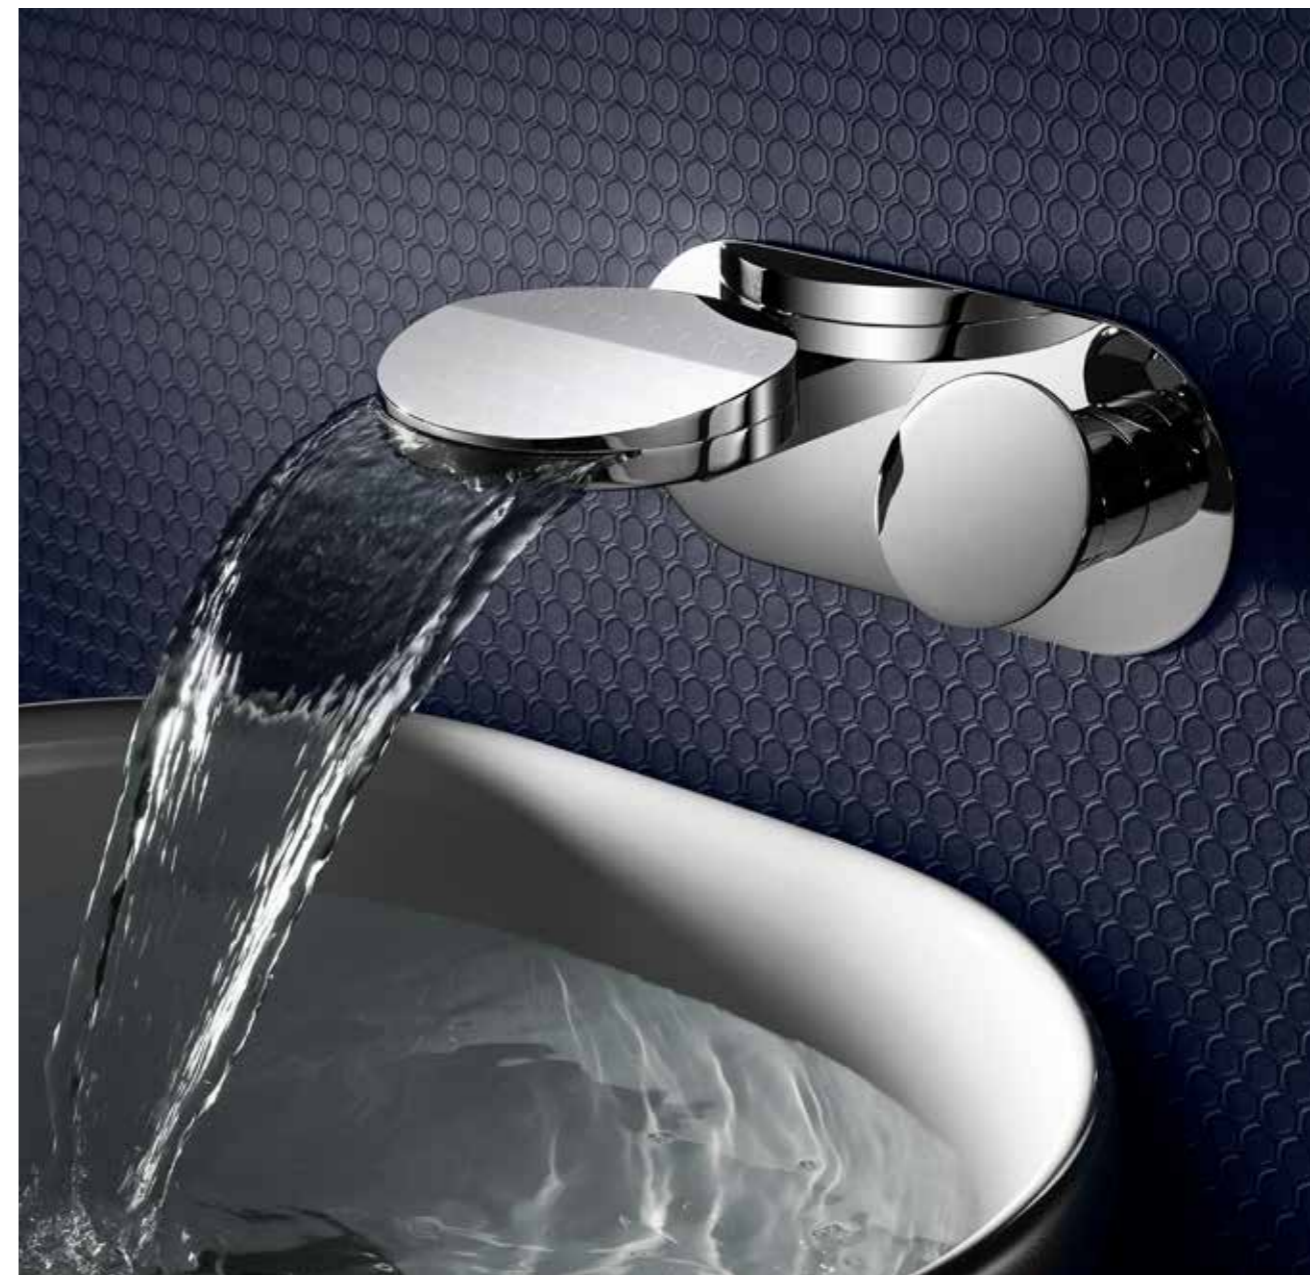

## ANNIVERSARY EDITION

To commemorate 10 years of Water Square, we've launched Water Circle in a special Anniversary Edition, featuring exquisite handmade Murano glass detailing.

**Basin monobloc\***  
 WO110DMG £529.00  
 With no pop-up waste  
 Water pressure: MP  
 A: 121mm B: 87,5mm  
 \*Made to order

Prices are inclusive of VAT. A: Height (mm) B: Projection (mm) Please check website for accurate dimensions.

WHY NOT TEAM WATER CIRCLE WITH CENTRAL SHOWER VALVES

The dramatic curves of the new Water Circle collection perfectly complement the Central range, creating a beautifully cohesive bathroom design. See pages 142-147 for more information.