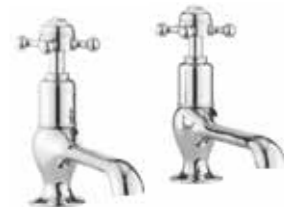

Long nose basin taps
BL140DNC **£155.00**
With no pop-up waste
Water pressure: LP
A: 148mm B: 125mm