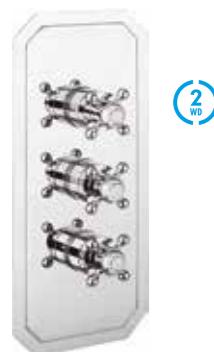

2000 thermostatic shower valve with 2 way diverter
BL2000RC+ Chrome **£579.00**
HG2000RN Nickel **£699.00**

Portrait
Recessed
Water pressure: LP
Back plate: w 170 x h 375mm