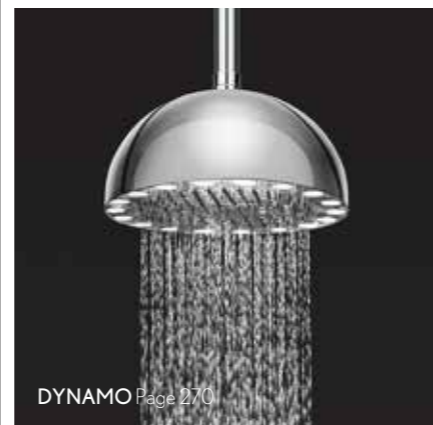

THE NEXT GENERATION OF SHOWERING

CHROMATHERAPY SHOWER HEADS

Showering with a difference, our innovative range of illuminated shower heads will transform daily bathing routines into the ultimate spa experience. Featuring integrated LED lights, users can choose between green, blue, purple or white colours, or a stunning rotational spectrum to create an in-shower light show that is guaranteed to soothe and relax.