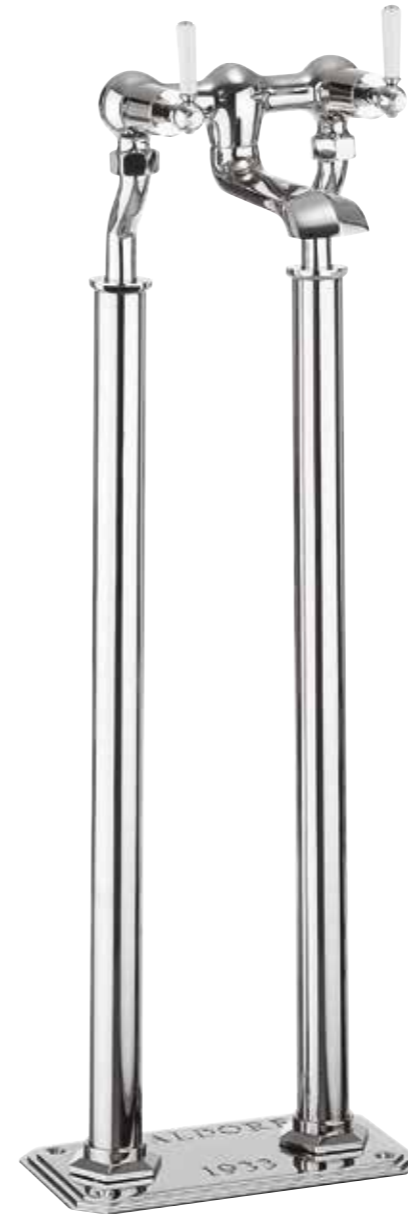

Bath filler
WF322DC_LV **£555.00**
Deck mounted
Water pressure: HP1
A: 246mm B: 194mm

Bath legs
WF002FC **£335.00**
Floor standing
A: 702mm

Floor plate
WF_PLATE **£195.00**
Chrome plated aluminium
w 70 x l 300mm