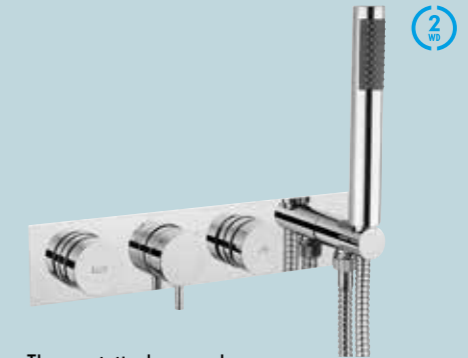

2 WD

Thermostatic shower valve with 2 way diverter and shower kit
DIAL-KAI-11 **£599.00**

Controls bath filler and shower handset
Single mode shower handset included
Landscape
Recessed
Water pressure: HP1

DIAL VALVES

INTUITIVE, SMOOTH
FUNCTIONALITY

New from Crosswater, Dial is the latest in push button shower technology which enables you to precisely control the flow of the water as well as the temperature. This innovation not only looks smart with 4 designs, it's smart on the inside using pioneering flow control technology. Available in both single and double outlet options, Dial is a step forward in on/off and water flow control technology with the touch of a button. This allows for total control over your bathing and showering experience.

See pages 224-253 for more information on Dial