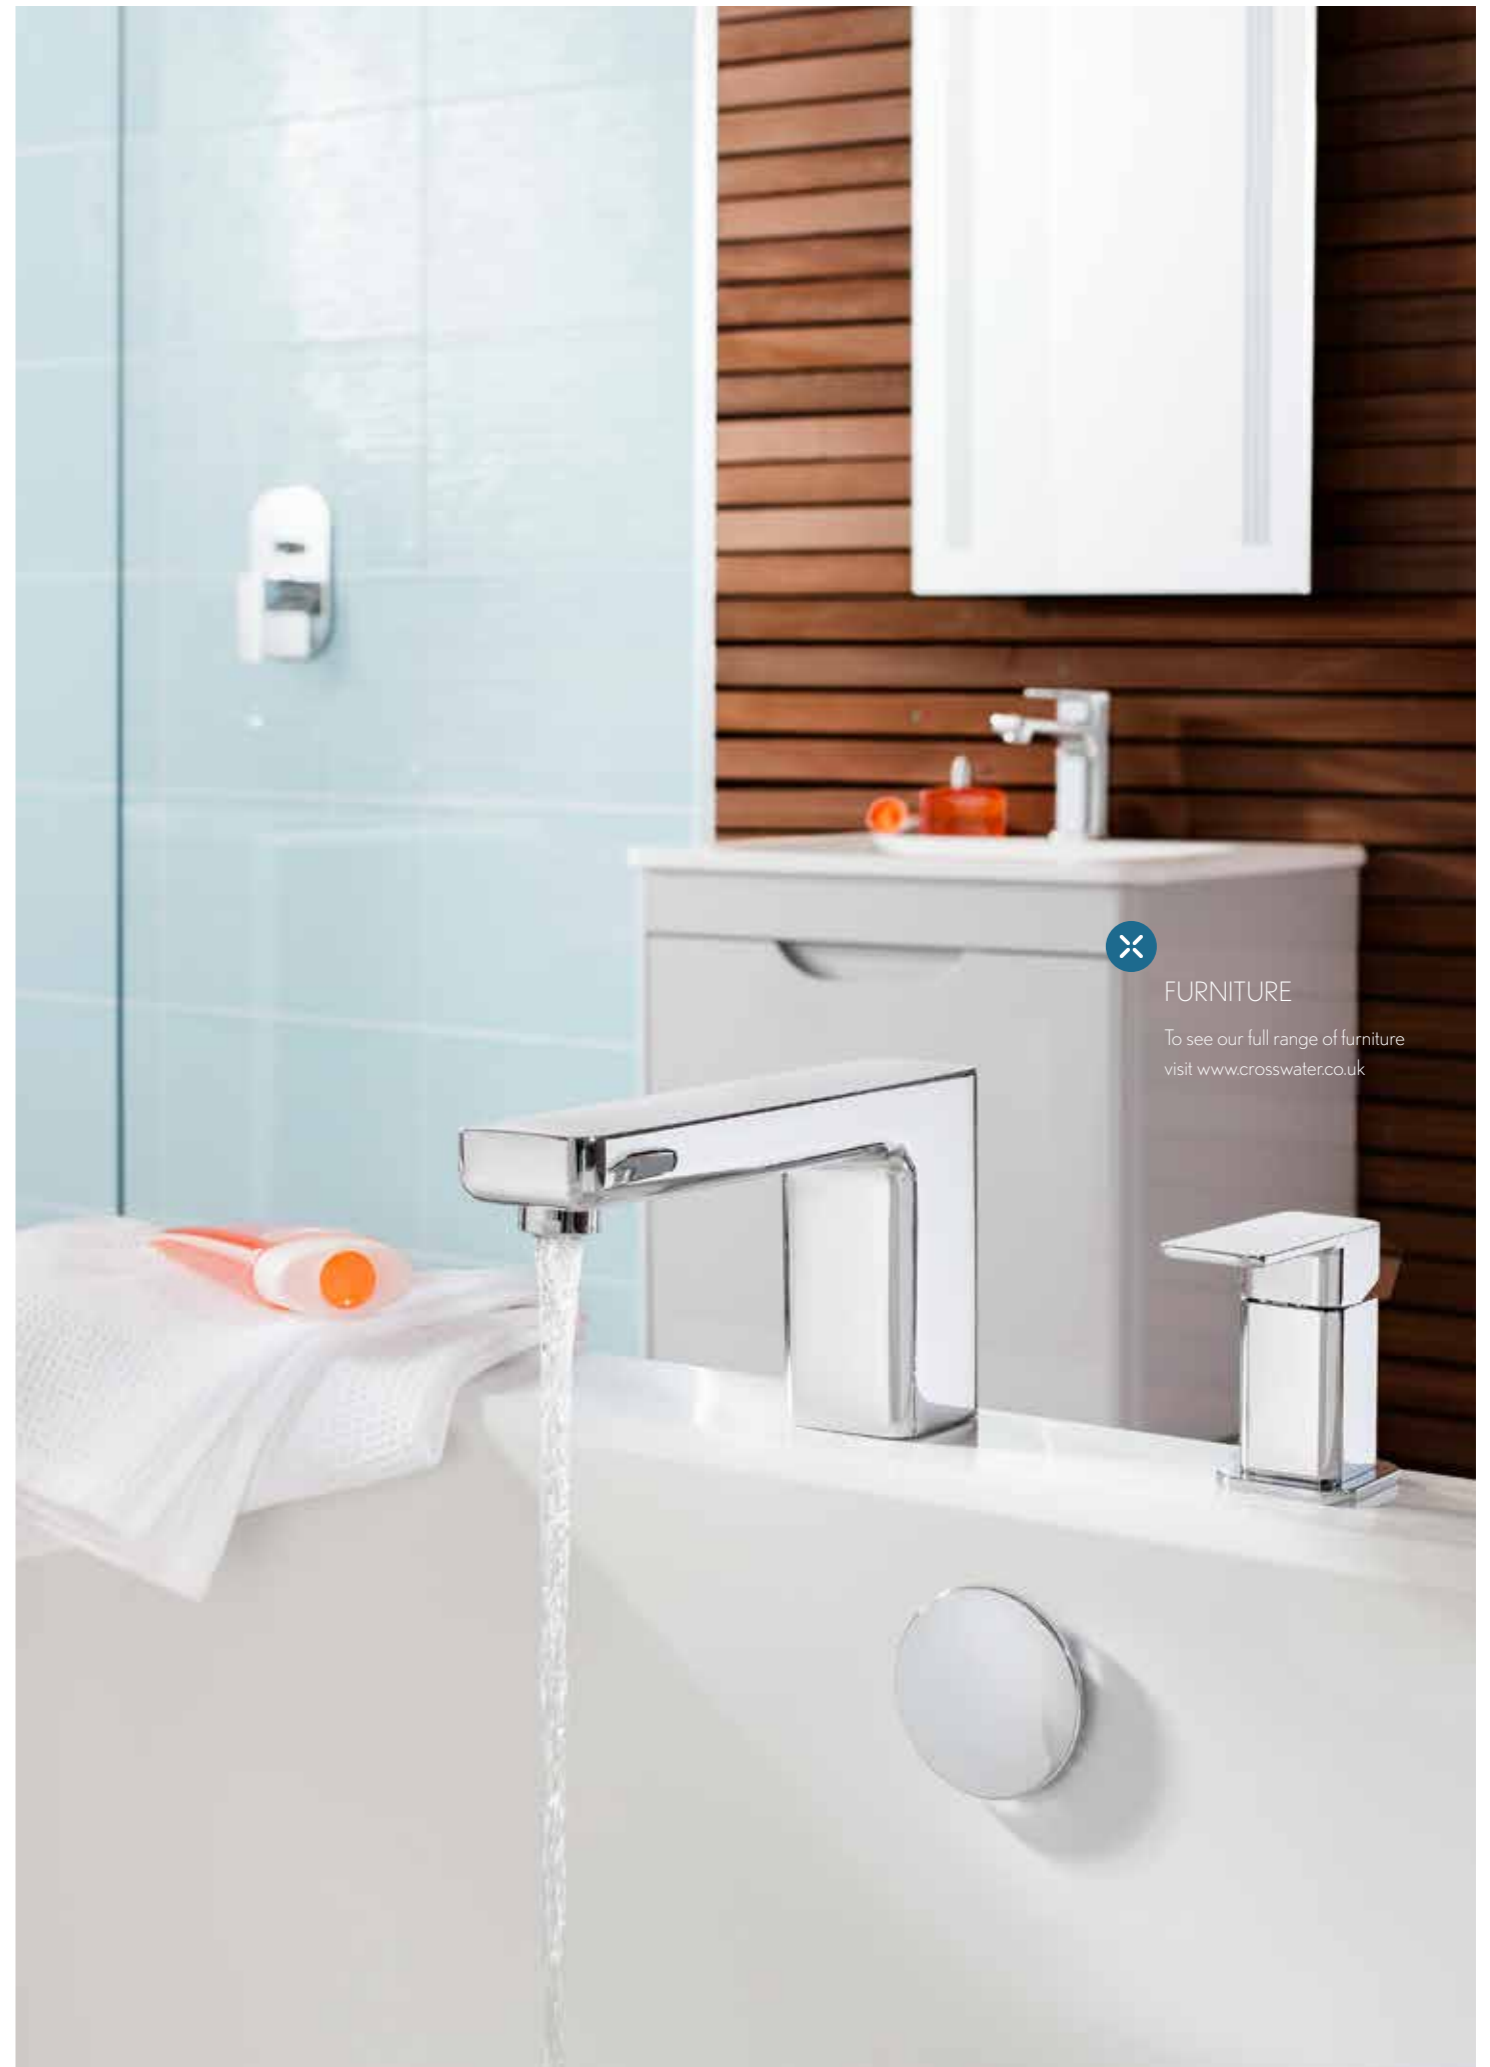

FURNITURE

To see our full range of furniture
visit www.crosswater.co.uk