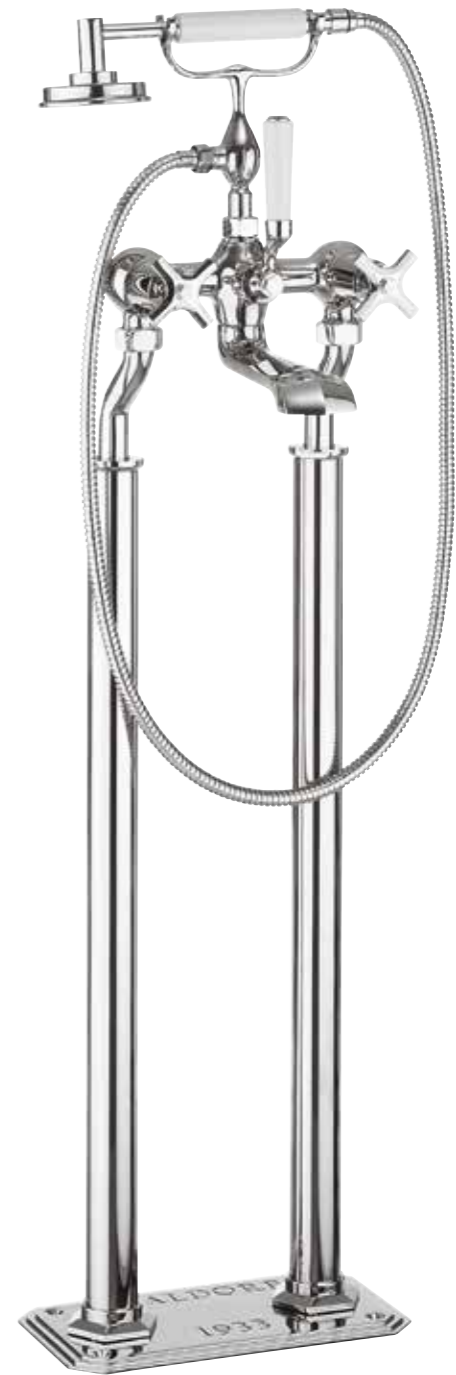

Bath shower mixer with kit
WF422DC £789.00
Deck mounted
Water pressure: HP1
A: 396mm B: 194mm

Bath legs
WF002FC £335.00
Floor standing
A: 702mm

Floor plate
WF_PLATE £195.00
Chrome plated aluminium
w 70 x l 300mm