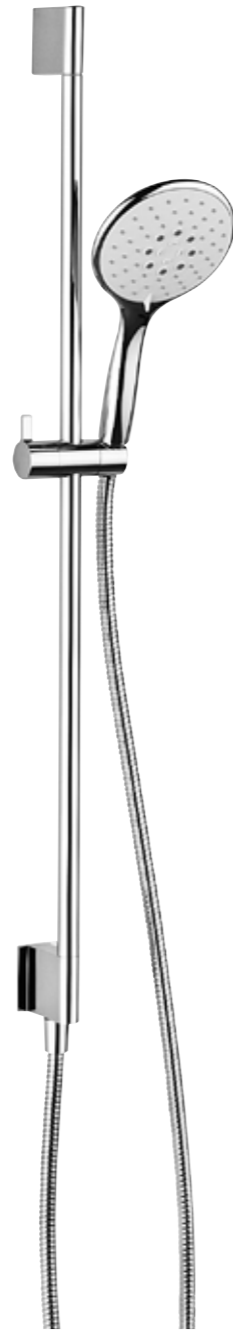

**Package Price £185.00**  
 PACK CODE **SVELTE PACKAGE 1**

**Svelte**

SK200C Svelte shower rail with integrated wall outlet  
 SH210C Svelte multifunction handset white MP  
 SH970C 11mm x 1.5m chrome hose