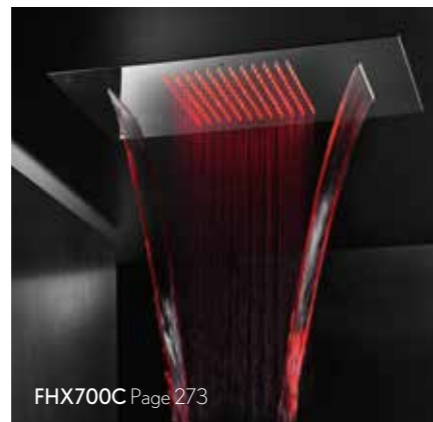

## DYNAMO

Beautifully rounded and elegantly illuminated, the Dynamo shower head depicts the ultimate in luxury showering. Ambient light rays beam from the oversized lustrous dome to create a peaceful environment for you to revitalise and rejuvenate in for the entire duration of your shower. Extraordinarily, Dynamo's LED lighting function is powered by the water that flows through it and therefore does not consume any electricity, as there's no need for it to be connected to the mains.