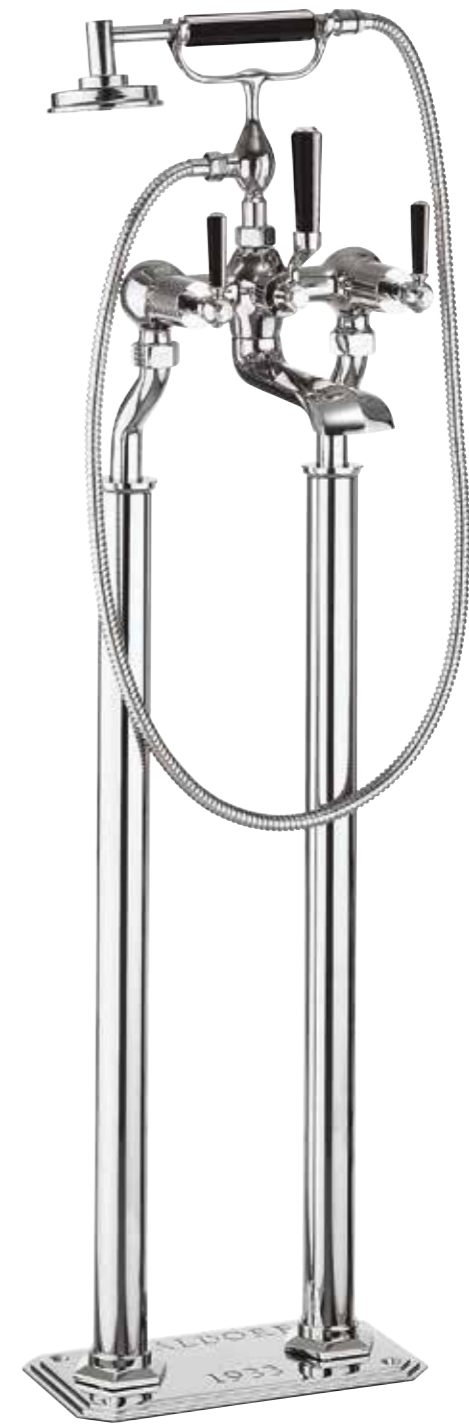

Bath shower mixer with kit
WF422DC_BLV **£799.00**
Deck mounted
Water pressure: HP1
A: 396mm B: 194mm

Bath legs
WF002FC **£335.00**
Floor standing
A: 702mm

Floor plate
WF_PLATE **£195.00**
Chrome plated aluminium
w 70 x l 300mm