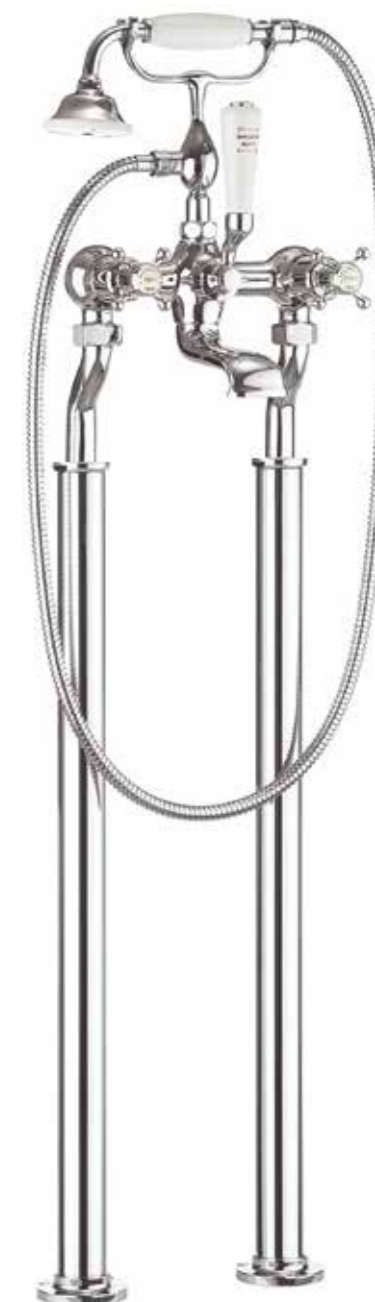

Bath shower mixer with kit
BL422DC Chrome **£499.00**
HG422DN Nickel **£609.00**
Deck mounted
Water pressure: HP1
A: 400mm B: 165mm