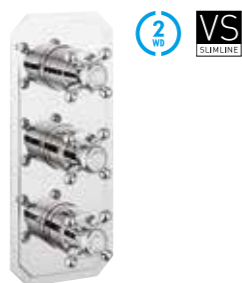

2000 thermostatic shower valve with 2 way diverter
BL2000RC-VS+ **£579.00**

Slim line backplate
Portrait
Recessed
Water pressure: LP
Back plate: w 120 x h 275mm