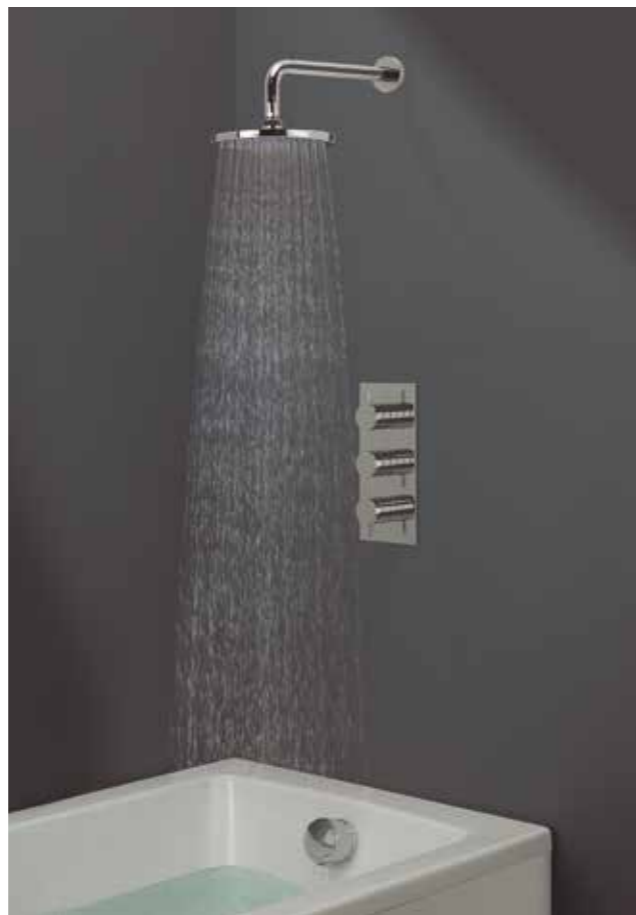

RECESSED VALVES

2000/2001 THERMOSTATIC VALVE

This classic valve features three flow controls and allows you to use two outlets separately or at the same time. Operate a bath with shower, or with two shower outlets.

Perfect for Glide and Revive overhead showers

Two outlet valve with diverter to switch between two different shower or bath functions

Water pressure: Works from 0.5 bar upwards

Portrait (2000 - shown right) and landscape (2001 - shown below) options

Ceramic disc control for smooth action and no drips

100% solid brass construction and trim set

Fully serviceable from the front

Only 75mm wall depth required

WRAS Approved to TMV2

Wide choice of head options designed to match your brassware

Panel dimension w 120 x h 275mm / w 275 x h 120mm

2500 THERMOSTATIC VALVE

Probably the first concealed multi-outlet valve to feature an integral double check valve, negating the need to fit a separate DCV in the plumbing system - saving fitting time and cost. This innovative advancement in valve technology makes the 2500 model the very best valve to install with a bath overflow filler that requires a DCV, with overhead and hand shower fixtures.

Perfect for Glide and Revive overhead showers

Three outlet valve with single diverter to switch between three different shower or bath functions

Water pressure: HP1, 1 bar

Portrait only

Ceramic disc control for smooth action and no drips

100% solid brass construction and trim set

Fully serviceable from the front

WRAS Approved to TMV2

Available for Kai Lever, Svelte, Watersquare and Central

Panel dimension w 120 x h 215mm