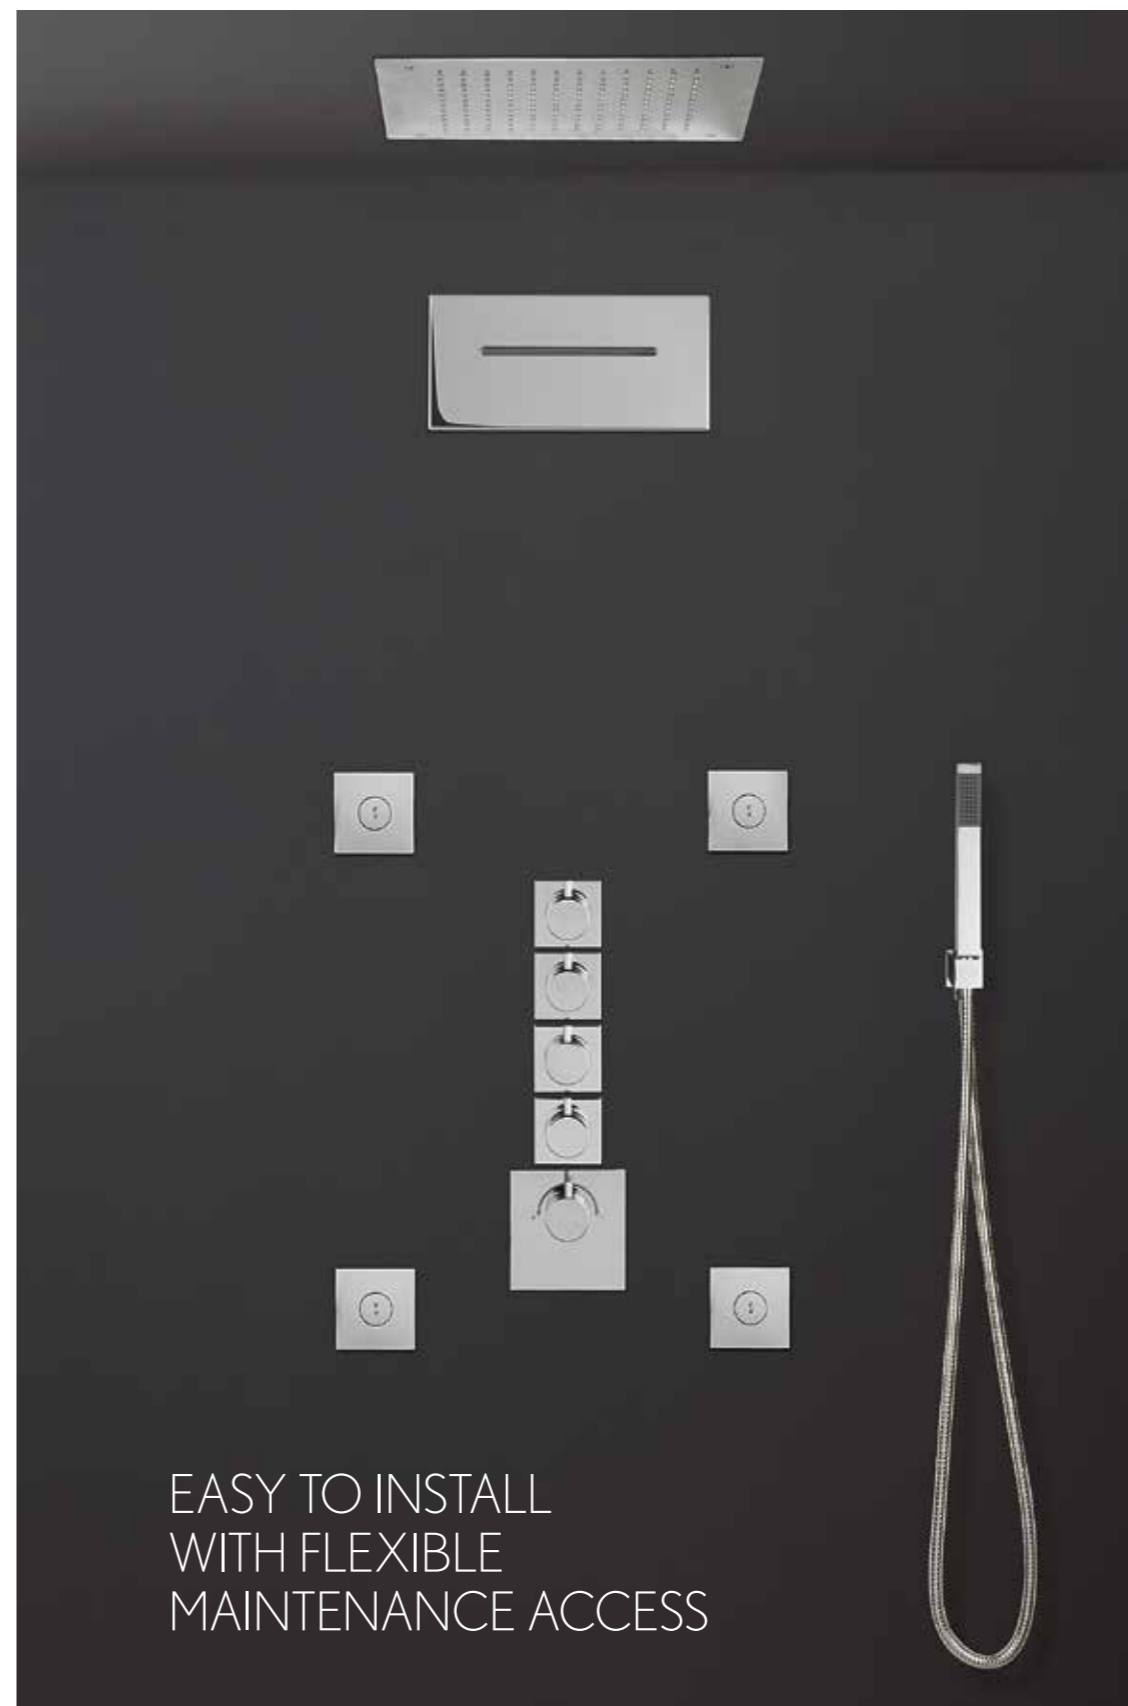

### 2-WAY DIVERTERS

These valves let you control two products, for example a shower head and a bath filler.