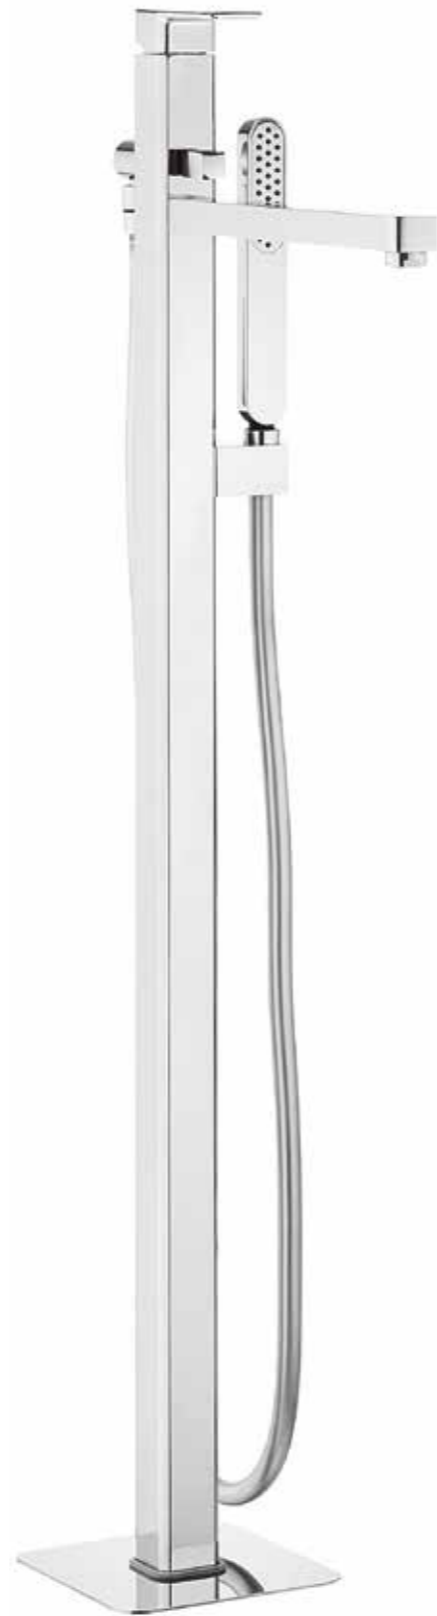

Bath shower mixer
AT416FC **£2199.00**

Floor standing
Water pressure: HP2
A: 896mm B: 285mm