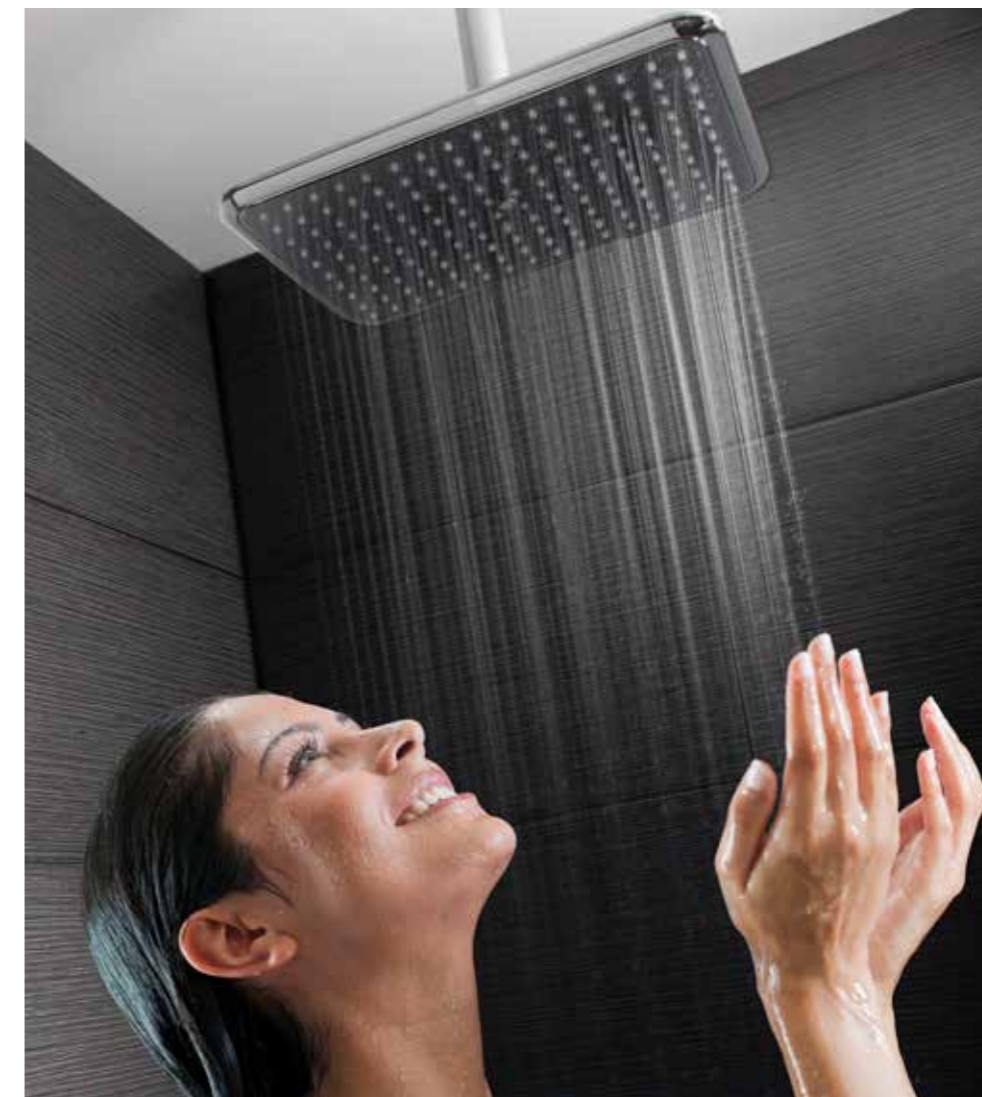

DURABILITY QUALITY CERAMIC DISC CARTRIDGE

The basis for all high quality shower valves is the performance of the internal turning parts - even after it has been used thousands of times. All Crosswater thermostatic shower valves use Flühs ceramic disc technology - the leading innovator, producer and supplier in the world of water supply products. **Each valve is marked with a Flühs symbol as a sign of quality and compliance.**

Silky smooth operation and precise water control are characteristic of Flühs products. All raw materials are highly resistant to acid and alkali solutions in the bathroom (soap, shampoo, etc). The ceramic discs themselves provide the very best operation and are highly reliable, even when you have wet and soapy hands. The strength of the ceramic discs is extremely durable to prevent the usual wear and tear, even after years of prolonged use.