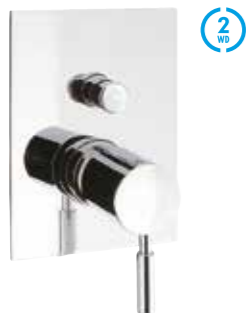

DESIGN

WHICH VALVE IS RIGHT FOR YOU?
See pages 206-217 for our guide.

Manual shower valve with diverter
DE0005RC £215.00

Recessed
Water pressure: HP1

Recessed
Water pressure: HP1

Recessed
Water pressure: HP1