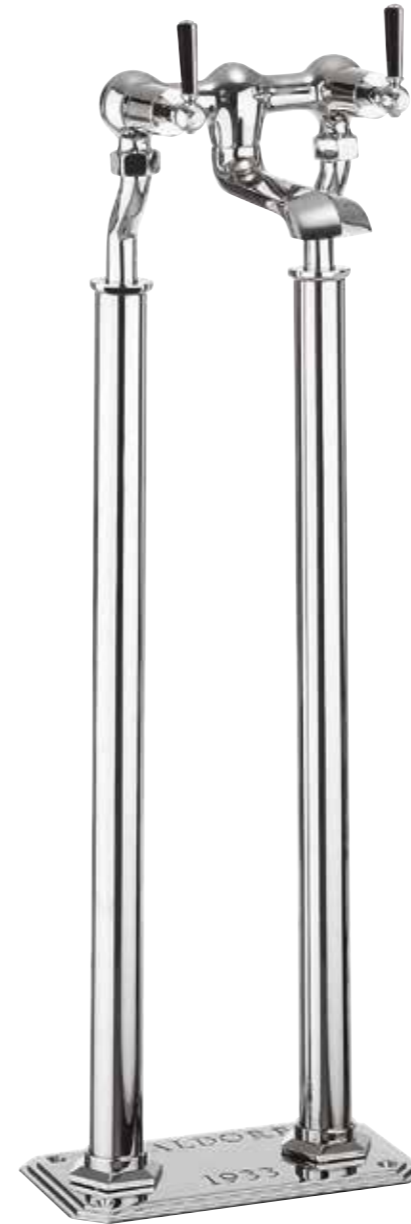

Bath filler
WF322DC_BLV **£555.00**
Deck mounted
Water pressure: HP1
A: 246mm B: 194mm

Bath legs
WF002FC **£335.00**
Floor standing
A: 702mm

Floor plate
WF_PLATE **£195.00**
Chrome plated aluminium
w 70 x l 300mm