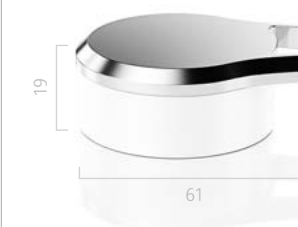

Astratta – Chrome

AST01

£99.96

RRP inc VAT

Astratta – White/Chrome

AST02

£99.96

RRP inc VAT