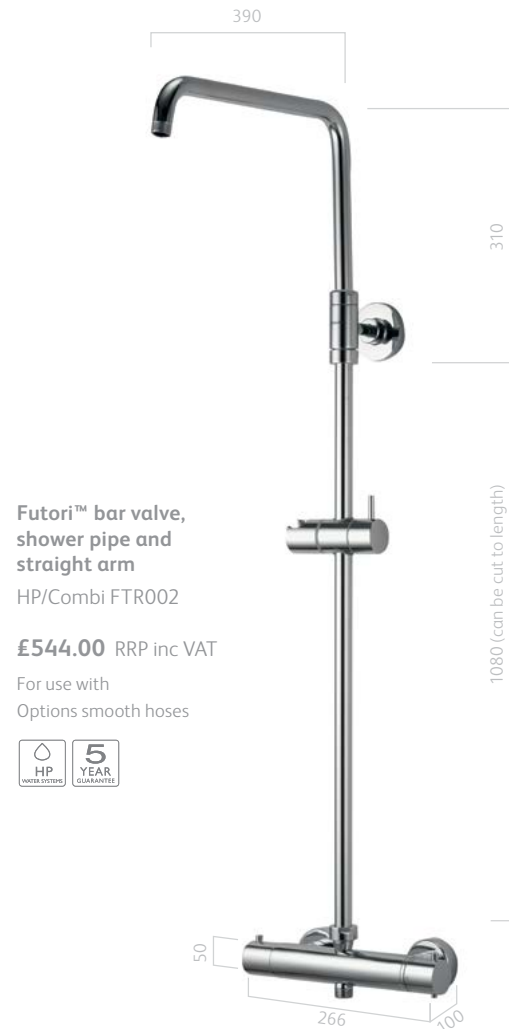

## Futori™

Built from solid brass, Futori™ features a built-in dual outlet which allows you to switch to a separate hand shower.

**Futori™ bar valve, shower pipe and curved arm**

HP/Combi FTR000

**£544.00** RRP inc VAT

For use with Options smooth hoses

**Futori™ bar valve, shower pipe and straight arm**

HP/Combi FTR002

**£544.00** RRP inc VAT

For use with Options smooth hoses