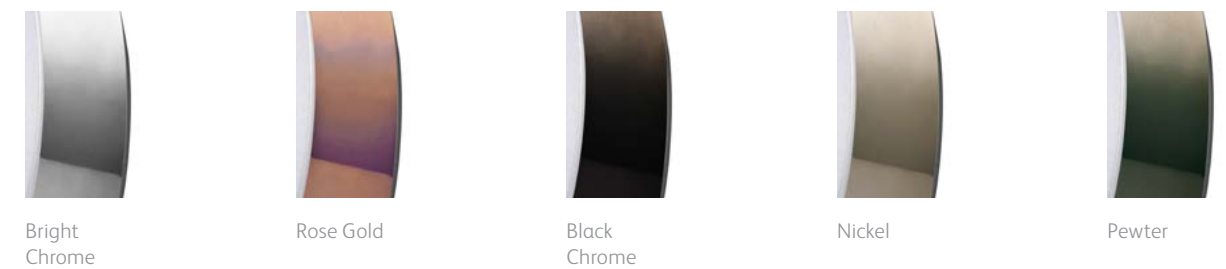

Colour images used for illustrative purposes. Please request to see physical samples for accuracy.