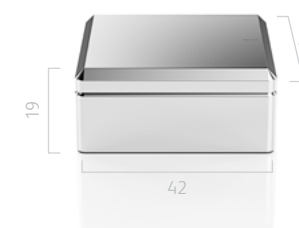

Piazza – Chrome

PIZ01

£72.00 RRP inc VAT