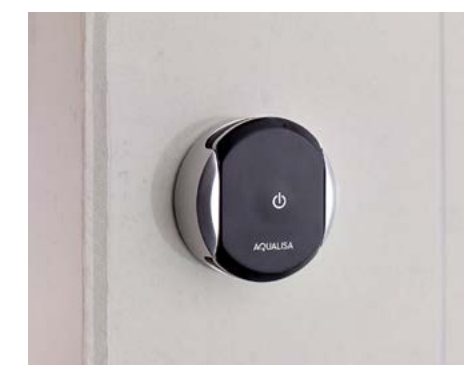

Q™ EDITION

Q™ EDITION is not just a shower, but extraordinary showering. Crafted with high quality materials, it has been designed with individuality and style in mind. From the seamless motion of the multi-functional Q™ lever to the customisable metallic accents in finishes such as Rose Gold or Black Chrome.

Personalisation is at the very heart of Q™ EDITION: MyQ™ gives you the ability to choose from a range of six pre-set experiences that we have created for you to suit your mood and lifestyle, like 'Sport', 'Eco' or 'Comfort', as well as the option to create and save your own shower experiences so that you can repeat that perfect shower every time.

Intuitive and easy to use, with its simple on/off touch switch, Q™ EDITION greets you with a friendly 'Hello' displayed on its screen before it powers on. Its warm up feature will hold the water at your desired temperature until you're ready to start your shower, and the multi-functional Q™ lever adjusts the flow when you move it up and down and takes you to the menu when you press it. As with all our smart showers, it comes with a remote control so that you can power on your shower and have it perfectly pre-warmed before you step in.

Effortless, elegant, intuitive, smart. Q™ EDITION is one extraordinary shower.

Discover more in pages 24 and 25.