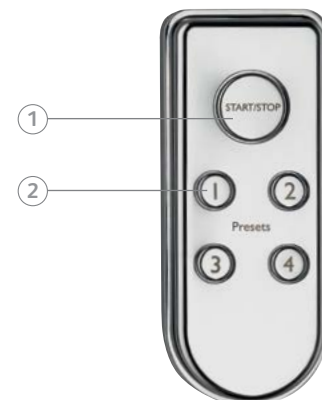

ilux™ Shower Remote Control