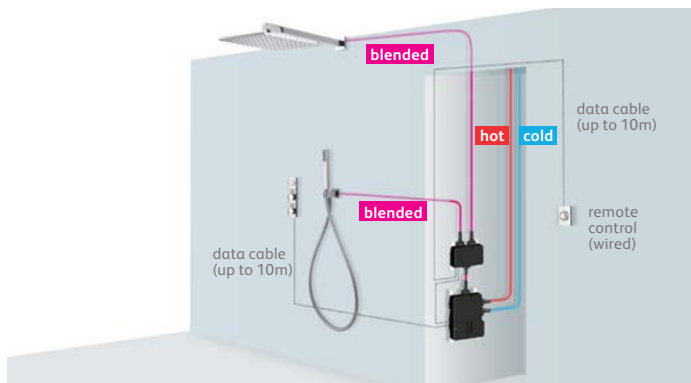

## Smart Shower

HiQu™ smart Shower with Options 140mm thin shower head and remote control (wired).

## Smart Dual Outlet Shower

ilux™ smart Dual Outlet with Options 300mm thin round metal shower head, Options 140mm thin handset and remote control (wireless).