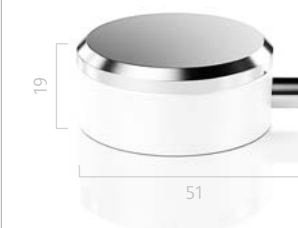

Tondo – White/Chrome

TON02

£72.00 RRP inc VAT