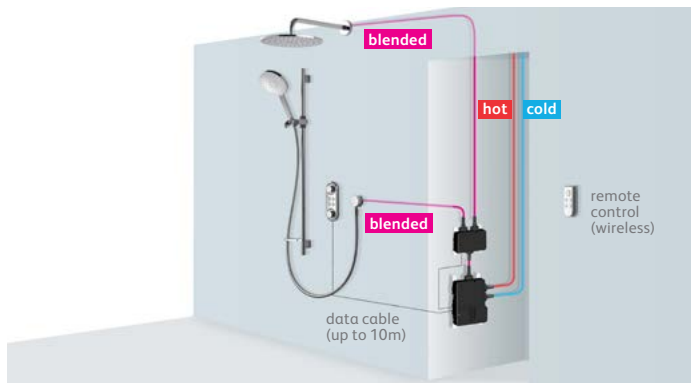

Square hand shower	OPN3004	<b>£49.00</b>
Smooth 1.5m hose	OPN7001	<b>£44.00</b>
200mm thin square metal head	OPN1007	<b>£284.00</b>

**PLUS**

Futori™ bar valve, shower pipe and straight arm	FTR002	<b>£544.00</b>	TOTAL	<b>£921.00</b>	RRP inc VAT
---	--------	----------------	-------	----------------	-------------

## Smart Shower

HiQu™ smart Shower with Options 140mm thin shower head and remote control (wired).