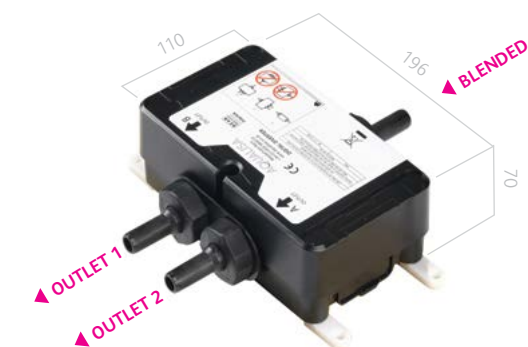

## High Pressure/Combi smart valves

This smart valve, which is no larger than a shoe box, is for use with high pressure water systems which can include a combination boiler or mains fed water. It can also be teamed with a suitable twin ended booster pump for low pressure systems requiring a powerful boost.

## Gravity Pumped smart valve with integral pump

Suitable for homes with low pressure gravity fed water systems. This smart valve integrates a pump to provide extra power.

## Smart Diverter

Approximately half the size of a smart valve, the smart Diverter simply connects to the smart valve and converts a single outlet smart product into a dual outlet smart product.

The ingenious smart Diverter has the ability to enable either outlet to work separately, or simultaneously if required. It can even select your preferred outlet to operate first, every time – ideal when switching your shower on using your remote from outside of your shower area.