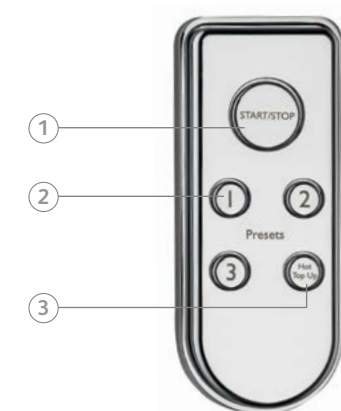

ilux™ Bath Remote Control

Like the ilux™ Shower Remote Control, the ilux™ Bath Remote Control sits in a neat 'holster' which can be located conveniently and once paired with the controller, it will not work with others. You can carry it with you and it will work up to 10m from the control, so you could even start your bath filling from the comfort of your bed. Plus, it is water resistant so it will work in steamy environments. If it accidentally falls into the bath it will float to the surface.

- ① **Start/Stop button** – Push to start or stop the water flowing. Dual Outlet version will default to the preferred outlet set at installation and will operate at the flow and temperature of the last bath taken. Press and hold to divert to alternative outlet if used with an ilux™ Bath Dual Outlet.
- ② **Pre-set buttons** – Push to start with programmed depth and temperature (and preferred outlet with ilux™ Bath Dual Outlet). Pre-set buttons are numbered 1, 2 and 3.
- ③ **Hot Top Up** – Select to run hot water at the highest temperature and lowest flow into a cooling bath for a longer luxurious soak.

ilux™ Bath Remote Control