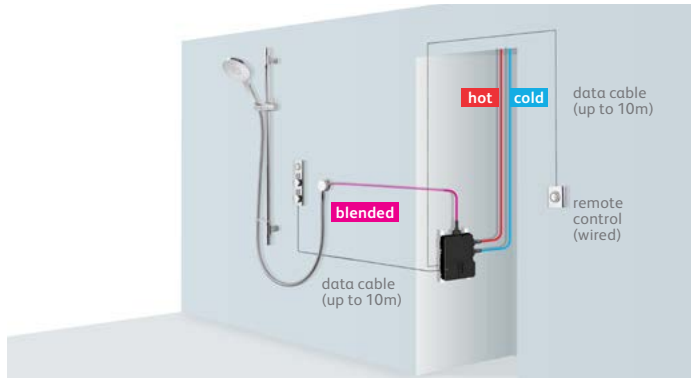

Square hand shower	OPN3004	<b>£49.00</b>
Smooth 1.5m hose	OPN7001	<b>£44.00</b>
200mm thin square metal head	OPN1007	<b>£284.00</b>

**PLUS**

Futori™ bar valve, shower pipe and straight arm	FTR002	<b>£544.00</b>	TOTAL	<b>£921.00</b>	RRP inc VAT
---	--------	----------------	-------	----------------	-------------

## Smart Shower

HiQu™ smart Shower with Options 140mm thin shower head and remote control (wired).