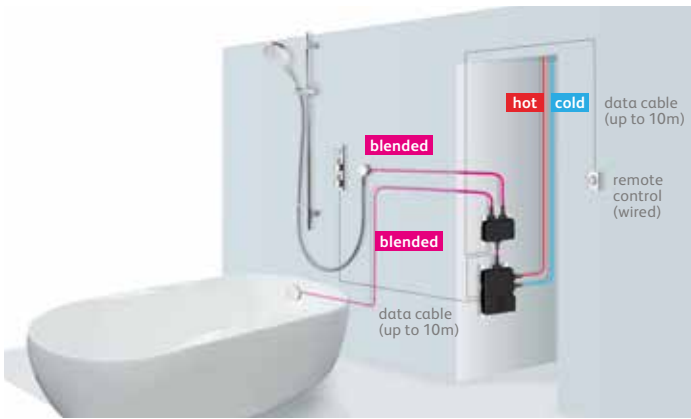

## Smart Shower

HiQu™ smart Shower with Options 140mm thin shower head and remote control (wired).

## Smart Dual Outlet Shower

ilux™ smart Dual Outlet with Options 300mm thin round metal shower head, Options 140mm thin handset and remote control (wireless).

## Smart Dual Outlet Shower (alternative)

HiQu™ smart Dual Outlet with Options 300mm thin square metal head, Options square hand shower and remote control (wired).

## Smart Bath

ilux™ smart Bath with Options bath overflow filler and remote control (wireless).