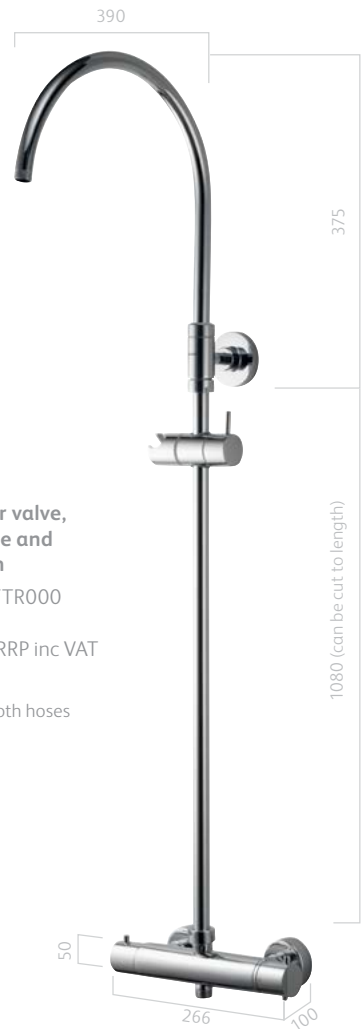

Futori™ bar valve, shower pipe and curved arm

HP/Combi FTR000

£544.00 RRP inc VAT

For use with Options smooth hoses