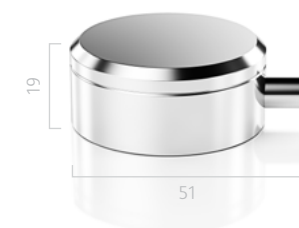

Tondo – Chrome

TON01

£72.00 RRP inc VAT