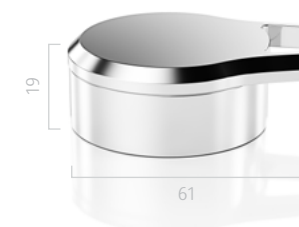

Premier Collection Controls

Q™ EDITION device and Remote Control

This next generation smart mixer shower takes personalisation and smart showering to the next level. Save water as you shower, create and save unique shower experiences and customise the look with five metallic accents to choose from.

Q™ EDITION smart Mixer Shower Dual Outlet

HP/Combi QDC.02.HP

£1,189.00

Introductory price Inc VAT

Gravity Pumped QDC.02.GP

£1,299.00

Introductory price Inc VAT

Q™ EDITION smart Shower

HP/Combi QDC.01.HP

£1,084.00

Introductory price Inc VAT

Gravity Pumped QDC.01.GP

£1,199.00

Introductory price Inc VAT

Q™ EDITION Metallic Accent

Five finishes available. Accent pack includes Q™ EDITION bezel plus handset inner ring.

Bezel and hand set inner ring

Bright Chrome QDD.AA.01

£25.00 RRP inc VAT

Rose Gold QDD.AA.02

£35.00 RRP inc VAT

Black Chrome QDD.AA.03

£35.00 RRP inc VAT

Nickel QDD.AA.04

£35.00 RRP inc VAT

Pewter QDD.AA.05

£35.00 RRP inc VAT

Infinia™ smart and Remote Control

The thinnest shower in its class, Infinia™ boasts an ultra-thin control plate and matching remote control of just 2.5mm – sitting flush to the wall for the most seamless look available.

Infinia™ smart Shower Dual Outlet

HP/Combi INFO2HP

£1260.00 RRP inc VAT

Gravity Pumped INFO2GP

£1375.20 RRP inc VAT

Infinia™ smart Shower

HP/Combi INFO1HP

£1152.00 RRP inc VAT

Gravity Pumped INFO1GP

£1267.20 RRP inc VAT

Infinia™ smart Control Dials

Customise Infinia™ with your choice of three different shape dials and three unique finishes.

Piazza – Chrome

PIZ01

£72.00 RRP inc VAT

Piazza – White/Chrome

PIZ02

£72.00 RRP inc VAT

Tondo – Chrome

TON01

£72.00 RRP inc VAT

Tondo – White/Chrome

TON02

£72.00 RRP inc VAT

Astratta – Chrome

AST01

£99.96

RRP inc VAT

Astratta – White/Chrome

AST02

£99.96

RRP inc VAT