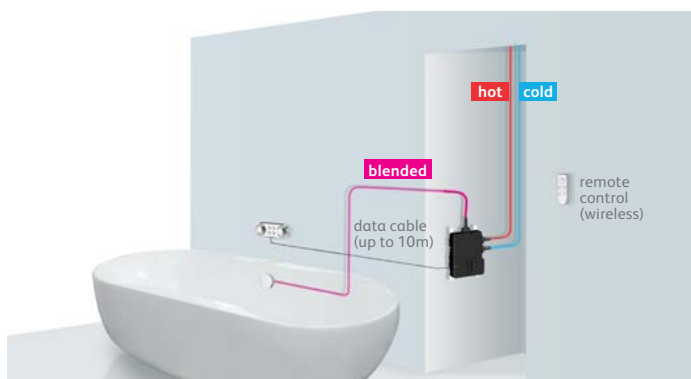

## Smart Shower

HiQu™ smart Shower with Options 140mm thin shower head and remote control (wired).

## Smart Dual Outlet Shower

ilux™ smart Dual Outlet with Options 300mm thin round metal shower head, Options 140mm thin handset and remote control (wireless).

## Smart Dual Outlet Shower (alternative)

HiQu™ smart Dual Outlet with Options 300mm thin square metal head, Options square hand shower and remote control (wired).

## Smart Bath

ilux™ smart Bath with Options bath overflow filler and remote control (wireless).