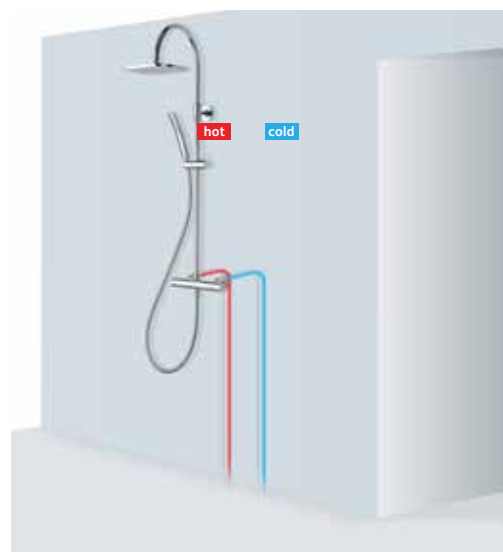

Futori™

Futori™ with Options 200mm thin squoval metal head and Options curve hand shower.

Icon key

Simple and easy to use, each of these icons allows you to see at a glance what additional benefits a particular product or accessory comes with.

High pressure water systems

Suitable for use with high pressure, combination boiler and boosted gravity systems

Low pressure water systems

Suitable for use with gravity water systems

All water systems

Suitable for use with all water systems

High flow

Enjoy a greater flow rate of water for an uncompromising shower experience

Spray patterns

Select from a choice of multiple spray patterns to suit your mood

'Cool to touch' controllers

Thermostatically blended water is mixed remotely at the processor, not the controller

Easy to install

Quick and simple installation causing minimal disruption to tiles and décor. Exposed smart Showers can be fitted in as little as 2 hours

Eco 33%

Enjoy up to 33% water saving without comprising your showering experience. Feel good about the environment and save money on your water bill too

Eco 50%

Enjoy up to 50% water saving without comprising your showering experience. Feel good about the environment and save money on your water bill too

5 year guarantee

All components come with a 5 year parts and labour guarantee

Proximity sensor

When the shower is on, if you move away from it, flow will reduce by 10% and full flow will resume when you move back in front of it.