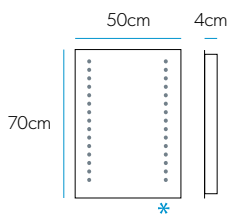

Messina

Art No.: 77408000

£261

Mileto

Art No.: 77409000

£285

The integrated 3x magnifying mirrors on Messina & Mileto are ideal for seeing that extra detail when applying make-up or shaving.

Lucca