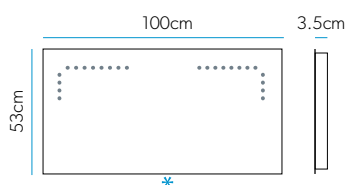

Solar

Art No.: 73104095

£324

Hannah

Art No.: 73106200

£366

Add sparkle to your bathroom with these LED dot mirrors with heated pad and sensor switch.

Key Features

- These mirrors are fitted with a heated pad that helps to clear condensation from the central area of the mirror.
- Sensor switch.* Wave your hand by the sensor to turn the light on and off.
- The Hannah & Larino mirror can be hung either landscape or portrait to suit the space available.

Aaron

Art No.: 73105900

£385