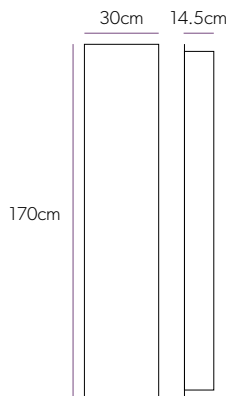

£281

Quantum

Art No.: 42500

£329

Mercury

Art No.: 43700

£450

Jupiter