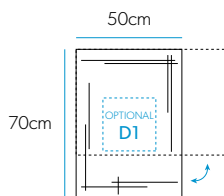

Decorative Mirrors

Albina

Lola

Key Features

- ▲ A bevelled edge on the mirror, catches the light and creates an interesting visual effect.
- ▲ The Opus & Lola mirrors can be hung either landscape or portrait to suit the space available.
- ▲ Optional Demista pad on indicated mirrors. See page 47 for details.

Art No.: 61164100

£72

Art No.: 63201200

£142

Opus

Art No.: 61164595

£140

Fuzion

Art No.: 72300100

£204

Georgia

Art No.: 76060500

£224