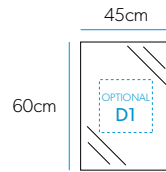

£136

Decorative Mirrors

Albina

Lola

Key Features

- ▲ A bevelled edge on the mirror, catches the light and creates an interesting visual effect.
- ▲ The Opus & Lola mirrors can be hung either landscape or portrait to suit the space available.
- ▲ Optional Demista pad on indicated mirrors. See page 47 for details.