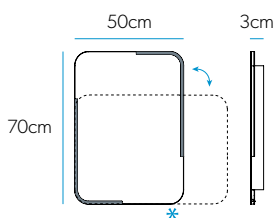

LED Ambient Mirrors

A collection of stunning curved corner mirrors with an elegant LED ambient glow effect.

Key Features

- These mirrors are fitted with a heated pad that helps to clear condensation from the central area of the mirror.
- Sensor switch.* Wave your hand by the sensor to turn the light on and off.
- These mirrors can be hung either landscape or portrait to suit the space available.

Orb 50

Art No.: 78550000

£264

Art No.: 78650000

£292