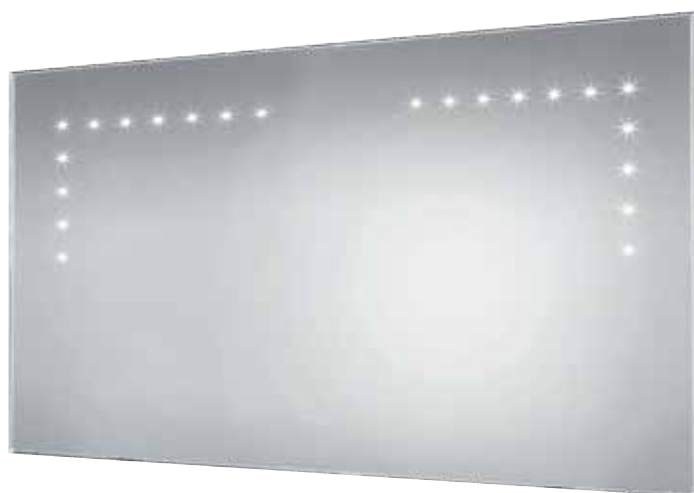

Solar

Art No.: 73104095

£324

Hannah

Art No.: 73106200

£366

Add sparkle to your bathroom with these LED dot mirrors with heated pad and sensor switch.

Key Features

- These mirrors are fitted with a heated pad that helps to clear condensation from the central area of the mirror.
- Sensor switch.* Wave your hand by the sensor to turn the light on and off.
- The Hannah & Larino mirror can be hung either landscape or portrait to suit the space available.

Aaron

Art No.: 73105900

£385