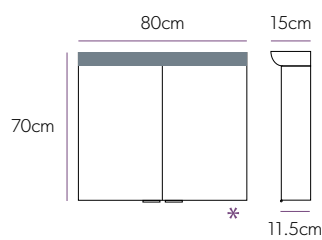

The integrated socket means you don't need to fit an additional charging socket point.

Flare

Art No.: 44900

£647

Ember 80

Art No.: 45400

£673