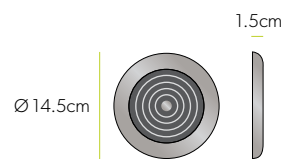

Cyclone Non Illuminated, Chrome

Art No.: 33400

£147