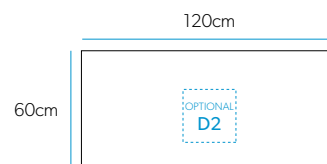

Art No.: 77305000

£164