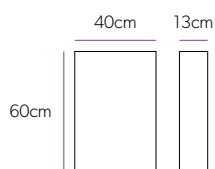

Aluminium Cabinets with Mirror Sides

Key Features

- ▲ These cabinets have a decorative mirror profile that reflects the wall/tile, so the cabinet matches the style of your bathroom.
- ▲ Double sided mirror door(s), allowing you to use a mirror when the door is open.
- ▲ Soft close hinges for that touch of luxury and gentle closure.

Eris 40

Art No.: 45000

£280

Eris 50

Art No.: 45100

£309

Eris 60

Art No.: 45200

£336