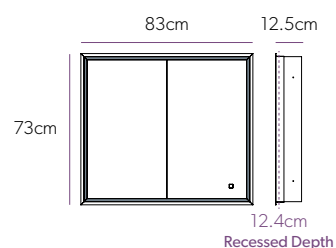

Vanquish 80