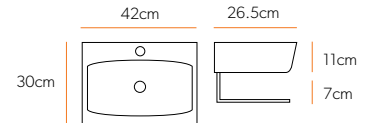

Washbasins

Style and practicality all in one.

With seven distinctive designs there is a washbasin to fit all compact spaces.

Key Features

- Always have a towel at hand with the built in towel rail on Murcia, Lugo, Temoli & Saville washbasins.
- Metro can be hung left or right.*
- Overflow on Temoli & Africo basins.
- Chrome brackets available for wall mounting the Delta & Ocean washbasins.

*Metro basin requires holes drilling to mount onto a wall.

Metro

Art No.: 9770

£187

Murcia

Art No.: 8921

£196

Lugo

Art No.: 8932

£196

Temoli

Art No.: 8976

£212

Saville

Art No.: 8943

£226