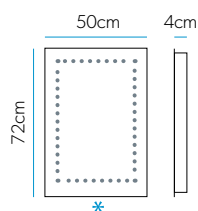

Solar

Art No.: 73104095

£324

Hannah

Art No.: 73106200

£366

Add sparkle to your bathroom with these LED dot mirrors with heated pad and sensor switch.

Key Features

- These mirrors are fitted with a heated pad that helps to clear condensation from the central area of the mirror.
- Sensor switch.* Wave your hand by the sensor to turn the light on and off.
- The Hannah & Larino mirror can be hung either landscape or portrait to suit the space available.

Aaron

Art No.: 73105900

£385