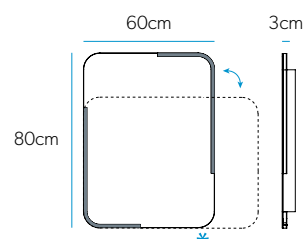

Art No.: 78550000

£264

Orb 60