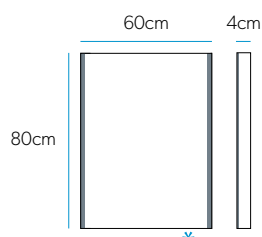

LED Mirrors

Key Features

- These mirrors are fitted with a heated pad that helps to clear condensation from the central area of the mirror.
- These mirrors have a decorative mirror profile that reflects the wall/tile, so the mirror matches the style of your bathroom.
- Sensor switch.* Wave your hand by the sensor to turn the light on and off.

Like the design but
need some storage?

Consider the Xenon cabinet range
on Pages 58 - 59

Zircon 50

Art No.: 77600000

£269

Zircon 60

Art No.: 77610000

£296

Zircon 80

Art No.: 77620000

£296