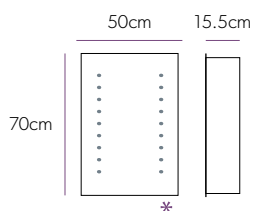

Nimbus 50

Art No.: 45800