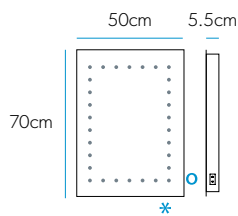

Art No.: 77450000

£305

Art No.: 77470000

£341

Art No.: 77460000

£341