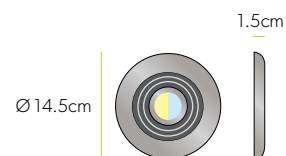

Turbo LED Illuminated, Chrome

Warm White LED Illuminated, Chrome Inline Fan
Art No.: 33900

£111

Cool White LED Illuminated, Chrome Inline Fan
Art No.: 32300

£111