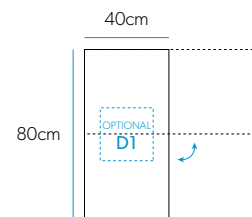

Art No.: 61701500

£82