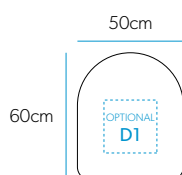

Tara

Art No.: 61883000