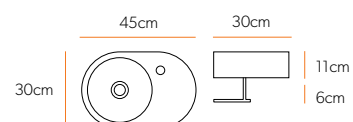

Washbasins

Style and practicality all in one.

With seven distinctive designs there is a washbasin to fit all compact spaces.

Key Features

- Always have a towel at hand with the built in towel rail on Murcia, Lugo, Temoli & Saville washbasins.
- Metro can be hung left or right.*
- Overflow on Temoli & Africo basins.
- Chrome brackets available for wall mounting the Delta & Ocean washbasins.

*Metro basin requires holes drilling to mount onto a wall.

Metro

Art No.: 9770

£187

Murcia

Art No.: 8921

£196

Lugo

Art No.: 8932

£196

Temoli

Art No.: 8976

£212

Saville

Art No.: 8943

£226