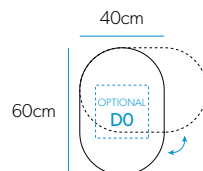

Shaped Mirrors

Key Features

- ▲ A bevelled edge on the mirror, catches the light and creates an interesting visual effect.
- ▲ The Alfera, Jessica & Jazz mirrors can be hung either landscape or portrait to suit the space available.
- ▲ Optional Demista pad see page 47 for details.

Alfera

Art No.: 61643000

£81

Jessica

Art No.: 76100000

£86

Rondo

Art No.: 61504000

£87