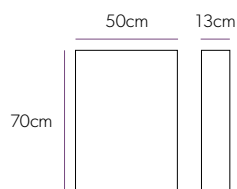

Aluminium Cabinets with Mirror Sides

Key Features

- ▲ These cabinets have a decorative mirror profile that reflects the wall/tile, so the cabinet matches the style of your bathroom.
- ▲ Double sided mirror door(s), allowing you to use a mirror when the door is open.
- ▲ Soft close hinges for that touch of luxury and gentle closure.

Eris 40

Art No.: 45000

£280

Eris 50

Art No.: 45100

£309

Eris 60

Art No.: 45200

£336