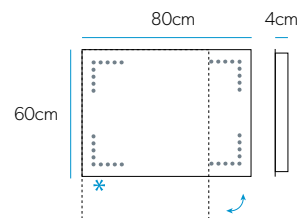

LED Mirrors

Messina

Art No.: 77408000

£261

Mileto

Art No.: 77409000

£285

The integrated 3x magnifying mirrors on Messina & Mileto are ideal for seeing that extra detail when applying make-up or shaving.

Lucca

Art No.: 77402000

£246

Vercelli

Art No.: 77404000

£242

Larino

Art No.: 77403000

£259