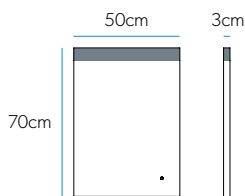

LED Mirrors

Key Features

- ▲ **Light adjusting touch switch**, press the button to turn on & off or hold to change colour temperature from cool white to warm white. The mirror will keep this selection every time you turn it on & off.
- ▲ These mirrors are fitted with a heated pad that helps to clear condensation from the central area of the mirror.
- ▲ These mirrors have a decorative mirror profile that reflects the wall/tile, so the mirror matches the style of your bathroom.

Like the design but need some storage?

Consider the Apex cabinet range on Pages 56 - 57

Alpine 50

Art No.: 78753000

£299

Alpine 60

Art No.: 78754000

£327

Alpine 80

Art No.: 78755000

£327