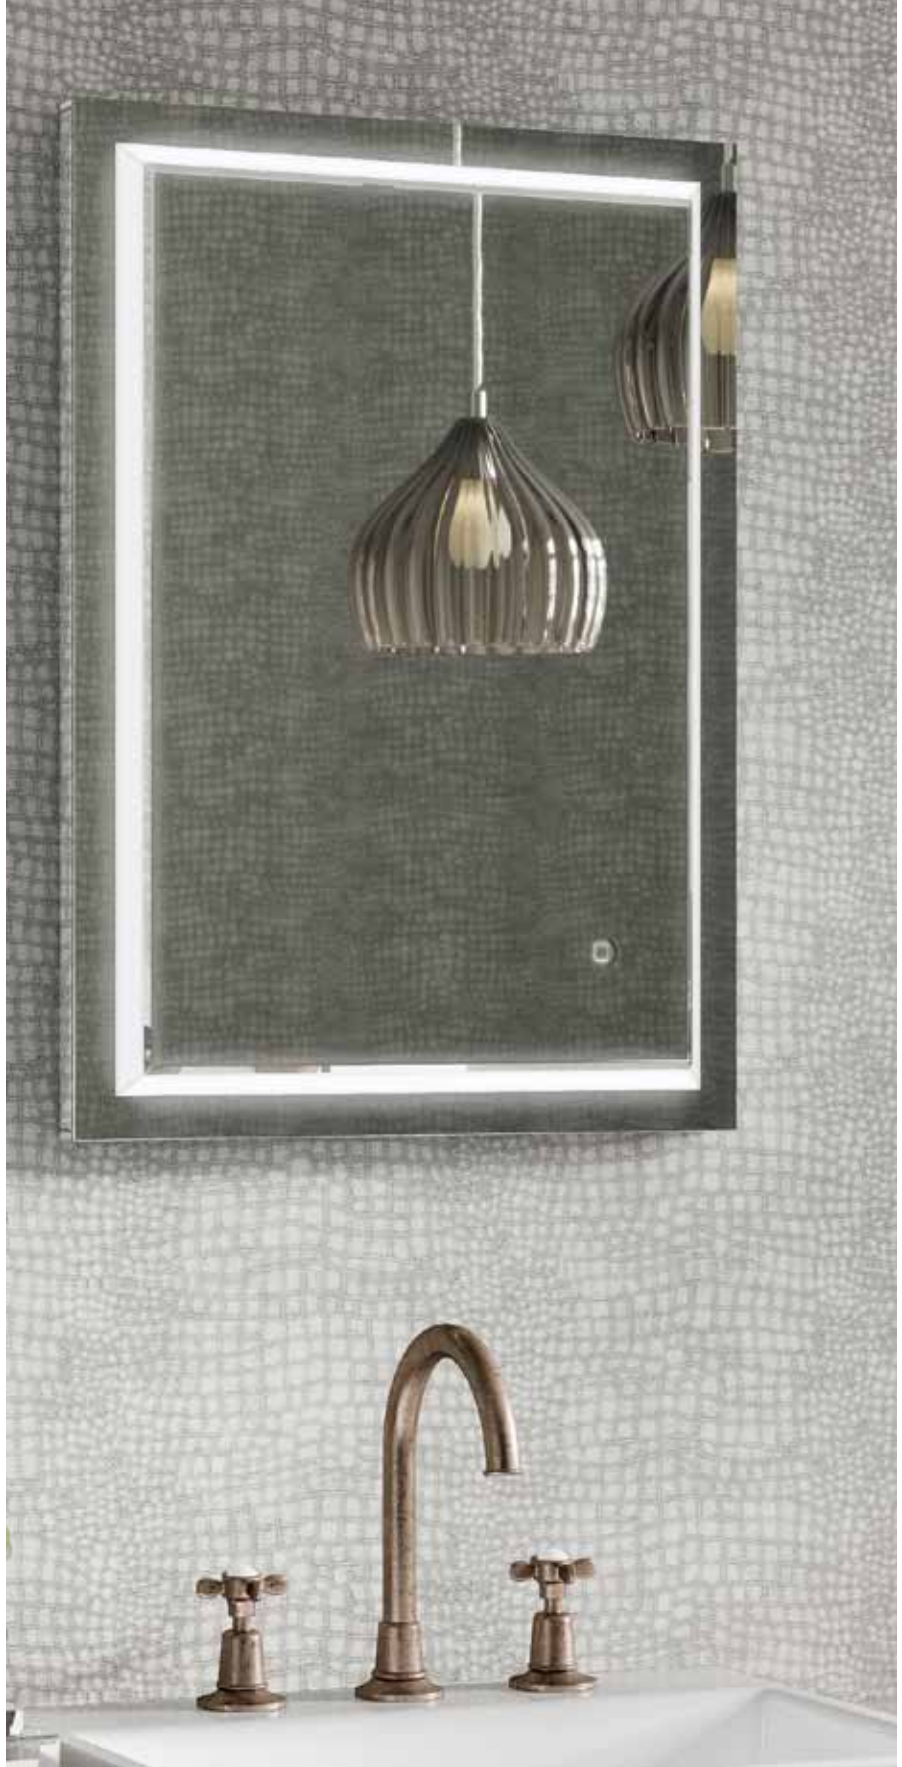

Alpine 80

Art No.: 78755000

£327

Alpine 100

Art No.: 78756000

£369

LED Mirrors

A stylish range with mirror on mirror design with chamfered LED lighting between the mirrors.

Key Features

- ▲ Light adjusting touch switch, press the button to turn on & off or hold to change colour temperature from cool white to warm white. The mirror will keep this selection every time you turn it on & off.
- ▲ These mirrors are fitted with a heated pad that helps to clear condensation from the central area of the mirror.
- ▲ These mirrors have a decorative mirror profile that reflects the wall/tile, so the mirror matches the style of your bathroom.
- ▲ Spectre 60 can be hung either landscape or portrait to suit the space available.