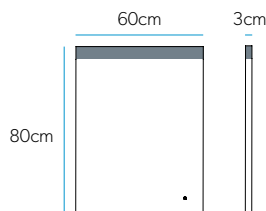

Like the design but need some storage?

Consider the Apex cabinet range on Pages 56 - 57

Alpine 50

Art No.: 78753000

£299

Alpine 60

Art No.: 78754000

£327