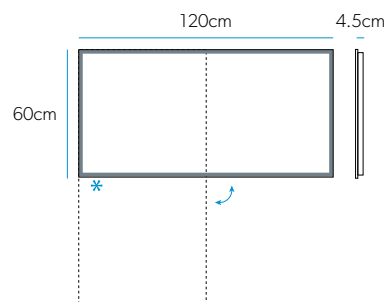

Globe 60

Art No.: 78600000

£336

Globe 120

Art No.: 78700000

£453