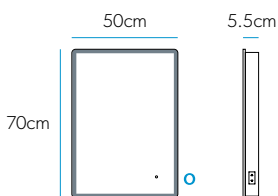

LED Mirrors with Charging Socket

Key Features

- Light adjusting touch switch, press the button to turn on & off or hold to change colour temperature from cool white to warm white. The mirror will keep this selection every time you turn it on & off.
- These mirrors are fitted with a heated pad that helps to clear condensation from the central area of the mirror.
- Built in charging sockets, suitable for toothbrushes, shavers & trimmers.

Like the design but need some storage?

Consider the Vanquish cabinet range on Page 72

Vega 50

Art No.: 78750000

£329

Vega 60

Art No.: 78751000

£359

Vega 80

Art No.: 78752000

£359