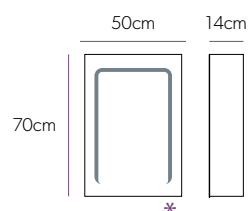

Stratus 50

Art No.: 46800

£539

Stratus 60

Art No.: 46900

£593

LED Demisting, Aluminium Cabinets

See things clearly. These cabinets are fitted with a heated pad that helps to clear condensation from the mirror doors.