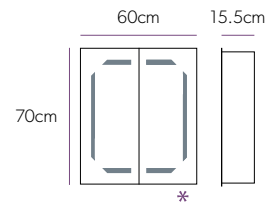

Orbital

Integrated charging sockets on Orbital, Vogue, Cosmic & Zephyr 60 cabinets. Suitable for toothbrushes, shavers & trimmers.

Art No.: 43300

£556

Vogue

Art No.: 42900

£589

Cosmic

Art No.: 43400

£618

Zephyr 60

Art No.: 45700

£673