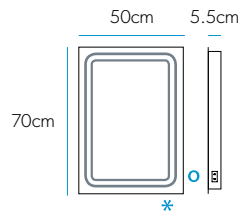

Rotary

Art No.: 77416000

£323