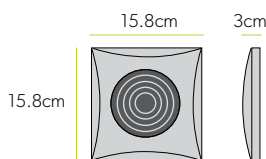

Hush Matt Silver

Timer Art No.: 31700	£102
Timer & Humidity Sensor Art No.: 31800	£112