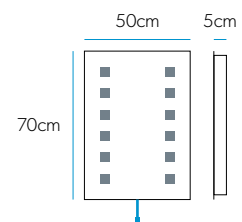

[†]Not a feature on the Halifax mirror

Casey

Art No.: 77309000

£241

Skye

Art No.: 77307000

£241

Halifax