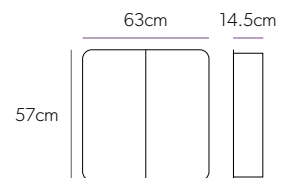

Gloss White Cabinets

Tulsa

Art No.: 9101600

£207

Jersey

Art No.: 9101700

£260

Key Features

- ▲ Soft close hinges for that touch of luxury and gentle closure.
- ▲ Montana & Turin Cabinets are right hand hinged.
- ▲ Adjustable glass shelves, allowing you to organise and fit your products.^G

^G Not a feature on the Turin corner cabinet

Montana

Art No.: 9101100

£199

Turin Corner

Art No.: 9101300

£207

Lanzo

Art No.: 9101200

£244