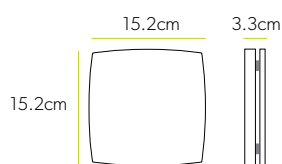

Breeze White

Timer
Art No.: 31100

£55

Timer & Humidity Sensor
Art No.: 31200

£66

SELV
Art No.: 34700

£62