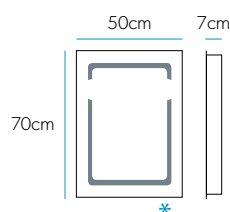

Art No.: 77414000