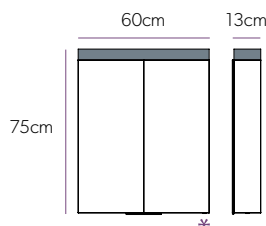

Art No.: 47000

£549

Apex 60