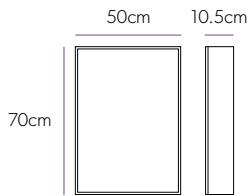

Gloss White Cabinets

Tulsa