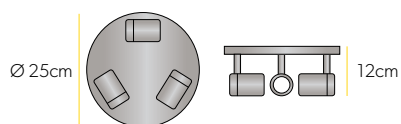

Key Features

- LED lamps, offering brilliant illumination whilst reducing power consumption.
- Multi angle spotlights allowing you to highlight features in your bathroom.
- Replaceable GU10 LED 5W lamps.*
- Suitable for Zone 2.

* Replacement lamps available from HIB

Trilogy

Art No.: 6150

£172

Quartet

Art No.: 6140

£230