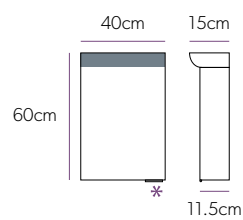

LED Aluminium Cabinets

Key Features

- ▲ These cabinets have a decorative mirror profile that reflects the wall/tile, so the cabinet matches the style of your bathroom.
- ▲ Integrated charging socket, suitable for toothbrushes, shavers & trimmers.
- ▲ Double sided mirror door(s), allowing you to use a mirror when the door is open.
- ▲ Soft close hinges for that touch of luxury and gentle closure.
- ▲ Sensor switch.* Simply wave your hand under the sensor to turn the light on and off.

Flux

Art No.: 44600

£506

Spectrum

Art No.: 44700

£529