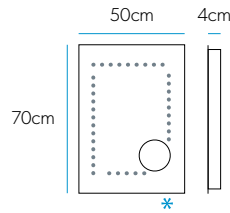

Messina

Art No.: 77408000

£261

Mileto

Art No.: 77409000

£285

The integrated 3x magnifying mirrors on Messina & Mileto are ideal for seeing that extra detail when applying make-up or shaving.

Lucca