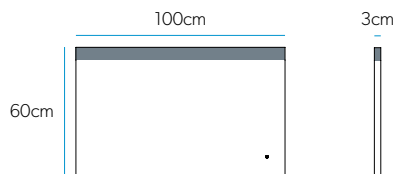

Alpine 80

Art No.: 78755000

£327

Alpine 100

Art No.: 78756000

£369

LED Mirrors

A stylish range with mirror on mirror design with chamfered LED lighting between the mirrors.