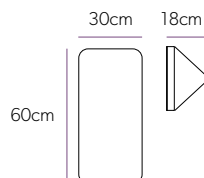

Turin Corner