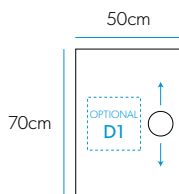

£139

Delby

Art No.: 72026000

£198

Optical

Art No.: 61014195

£181

The Optical mirror has a magnetic magnifying mirror, which can be easily adjusted to any height to suit the individual.