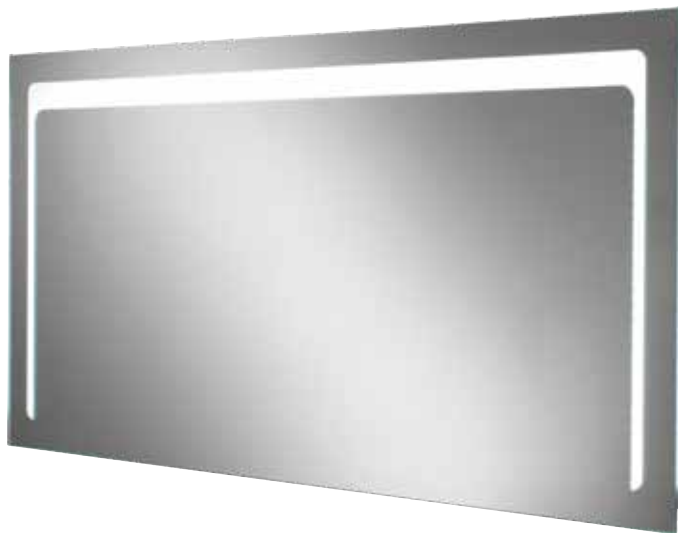

Art No.: 77413000

£404

Art No.: 77420000

£457