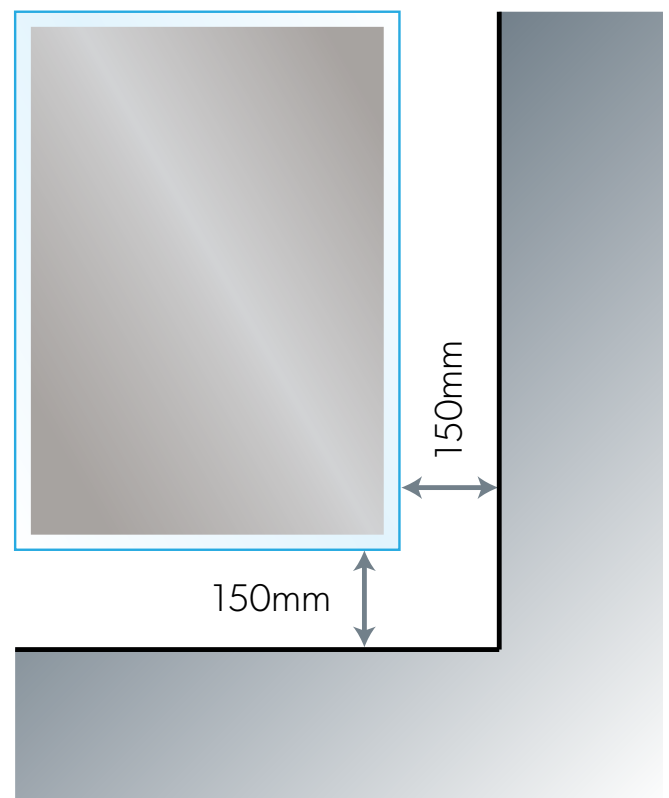

Lighting	Art No.	Lumens	Illumination Type	IP Rating	Energy Rating	Page
Cirro 3	5300	1038	3x GU10 LED 5W, Cool White*	IP44	A	104
Cirro 3	5320	1038	3x GU10 LED 5W, Warm White*	IP44	A	104
Cirro 4	5310	1384	4x GU10 LED 5W, Cool White*	IP44	A	104
Cirro 4	5330	1384	4x GU10 LED 5W, Warm White*	IP44	A	104
Kinetic	0670	1100	LED	IP65	A	106
Inertia	0680	1320	LED	IP44	A	106
Momentum	0690	1296	LED	IP44	A	106
Marius	0650	2150	28W 2D	IP44	A	107
Quartet	6140	1920	4x GU10 LED 5W*	IP44	A	105
Spice	0655	980	T9 22W	IP44	A	107
Skylite 50	23300	840	LED	IP44	A	108
Skylite 60	23400	850	LED	IP44	A	108
Shavolite	2325735	900	Lynx-S 11W	IP21	A	108
Trilogy	6150	1440	3x GU10 LED 5W*	IP44	A	105
Chrome Shaver Socket	5690	N/A	N/A	N/A	N/A	109
White Shaver Socket	5695	N/A	N/A	N/A	N/A	109
Yona	0660	980	T9 22W	IP44	A	107

Mirrors & cabinets with a sensor switch installation requirements.

Mirrors & Cabinets with a sensor switch must be installed with a minimum distance of 150mm between the infra-red sensor switch and any adjacent wall or object to ensure correct operation of the sensor.

Need further information or advice?

Please contact our customer service on
+44 (0)20 8441 0352