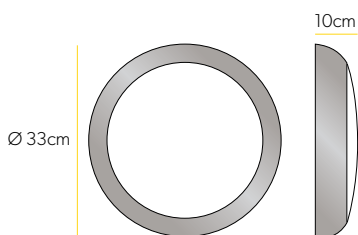

LED Ceiling Lights

These LED ceiling lights are energy efficient and easy to install. They come in a chrome finish and have a diffused white shade.

Key Features

- ▲ LED lamps, offering brilliant illumination whilst reducing power consumption.
- ▲ Suitable for Zone 2.

Kinetic

Art No.: 0670

£120

Momentum

Art No.: 0690

£149

Inertia

Art No.: 0680

£149