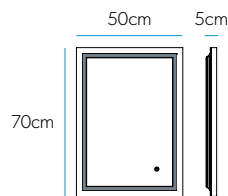

LED Mirrors

A stylish range with mirror on mirror design with chamfered LED lighting between the mirrors.

Key Features

- ▲ Light adjusting touch switch, press the button to turn on & off or hold to change colour temperature from cool white to warm white. The mirror will keep this selection every time you turn it on & off.
- ▲ These mirrors are fitted with a heated pad that helps to clear condensation from the central area of the mirror.
- ▲ These mirrors have a decorative mirror profile that reflects the wall/tile, so the mirror matches the style of your bathroom.
- ▲ Spectre 60 can be hung either landscape or portrait to suit the space available.

Spectre 50

Art No.: 79510000

£309

Spectre 60

Art No.: 79520000

£336