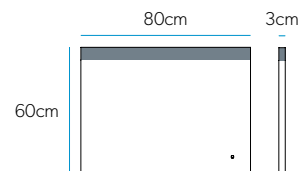

LED Mirrors

Key Features

- ▲ **Light adjusting touch switch**, press the button to turn on & off or hold to change colour temperature from cool white to warm white. The mirror will keep this selection every time you turn it on & off.
- ▲ These mirrors are fitted with a heated pad that helps to clear condensation from the central area of the mirror.
- ▲ These mirrors have a decorative mirror profile that reflects the wall/tile, so the mirror matches the style of your bathroom.

Like the design but need some storage?

Consider the Apex cabinet range on Pages 56 - 57

Alpine 50

Art No.: 78753000

£299

Alpine 60

Art No.: 78754000

£327

Alpine 80

Art No.: 78755000

£327