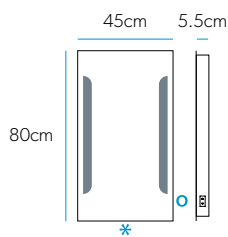

Art No.: 73105500

£389