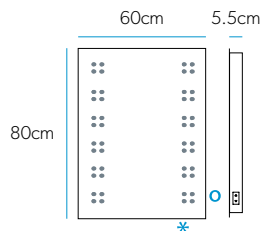

Art No.: 77450000

£305

Art No.: 77470000

£341