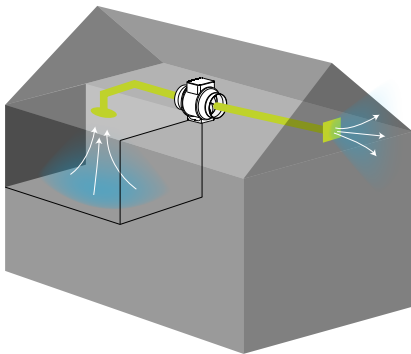

An inline fan is where the fan motor is remotely sited within the loft space and is connected to the fascia and external wall grille by the supplied flexible ducting.

Key Features

Complete kit includes showerlight fascia, inline fan, 3 metre flexible \varnothing 10cm ducting, external fixed grille & steel hose clamps.