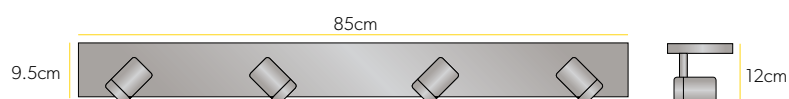

* Replacement lamps available from HIB

Trilogy

Art No.: 6150

£172

Quartet

Art No.: 6140

£230

LED Ceiling Lights