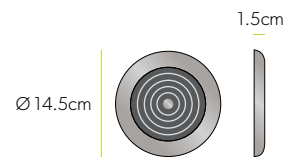

Turbo Non Illuminated, Chrome

Art No.: 33600

£84