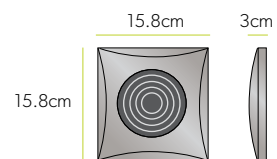

Hush White

Timer Art No.: 31500	£92
Timer & Humidity Sensor Art No.: 31600	£102
SELV Art No.: 34500	£99

Hush Matt Silver

Timer Art No.: 31700	£102
Timer & Humidity Sensor Art No.: 31800	£112

Hush Chrome

Timer Art No.: 33100	£113
Timer & Humidity Sensor Art No.: 33200	£124
SELV Art No.: 34600	£119