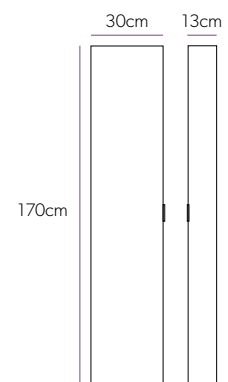

The mirror profile on these cabinets reflects the wall or tile so the cabinet will enhance the decor of your bathroom.

Eris 30

Art No.: 45300

£477