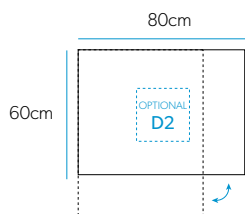

Art No.: 76030000

£86

Jackson

Art No.: 76800000

£93

Willow