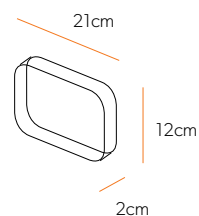

Basin Support Brackets

Compatible with Delta & Ocean washbasins

Chrome Support Brackets x2
Art No.: 8875

£60