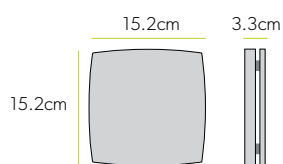

Breeze Matt Silver

Timer
Art No.: 31300

£66

Timer & Humidity Sensor
Art No.: 31400

£77