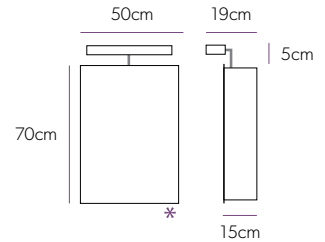

Nimbus 50

Art No.: 45800

Nimbus 60

Art No.: 45900

£431

£539

Orbital

Integrated charging sockets on Orbital, Vogue, Cosmic & Zephyr 60 cabinets. Suitable for toothbrushes, shavers & trimmers.