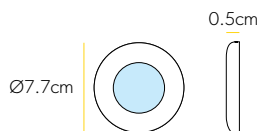

LED Showerlight White

Cool white illumination

Cool White LED Showerlight
Art No.: 5740