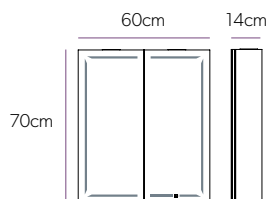

^B Only compatible smart phones & Bluetooth™ devices

Groove 50

Art No.: 48400

£599

Groove 60

Art No.: 48500

£679

Groove 80