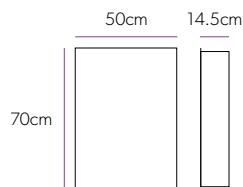

Aluminium Cabinets

Kore, Callisto, Nitro & Quantum cabinets have a mirror back panel.

Key Features

- ▲ Double sided mirror door(s), allowing you to use a mirror when the door is open.
- ▲ Kore & Callisto have a shorter projection, which provides a brilliant space saving solution.
- ▲ Nitro & Quantum cabinets have a unique curved profile.

Kore

Art No.: 43900

£242

Callisto

Art No.: 44100

£268

Nitro

Art No.: 42400

£281

Quantum

Art No.: 42500

£329