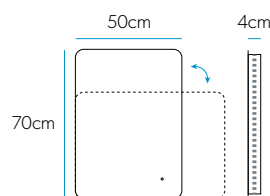

Ambience 50