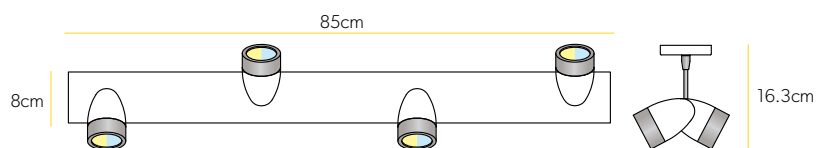

Cirro 4

Warm White LED Spotlight

Art No.: 5330

£226

Cool White LED Spotlight

Art No.: 5310

£226