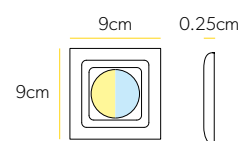

Calibre Square

Warm white shown, also available in cool white illumination

Warm White LED Showerlight

Art No.: 5960

£66

Cool White LED Showerlight

Art No.: 5950

£66