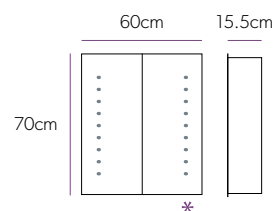

Nimbus 60

Art No.: 45900

£431

£539