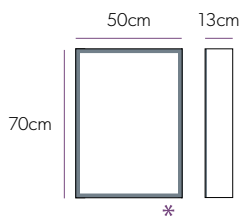

LED Aluminium Cabinets

Warm
White

Cool
White

Like the design but
want it recessed into
the wall?

Consider the Vanquish cabinet
range on Pages 72 - 73

Key Features

- ▲ Integrated charging socket, suitable for toothbrushes, shavers & trimmers.
- ▲ Double sided mirror door(s), allowing you to use a mirror when the door is open.
- ▲ Soft close hinges for that touch of luxury and gentle closure.
- ▲ Light adjusting sensor switch*, wave hand to turn on & off or hold hand to change colour temperature from cool white to warm white. The cabinet will keep this selection every time you turn it on & off.

Qubic 50

Art No.: 46400

£539

Qubic 60

Art No.: 46500

£647

Qubic 80

Art No.: 46600

£699