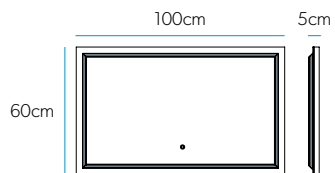

Art No.: 79530000

£399