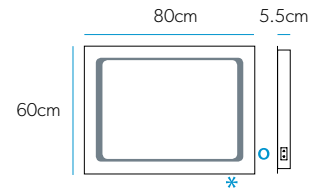

Axis

Art No.: 77417000

£341