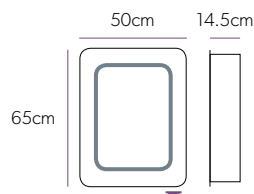

Art No.: 9102300

£388