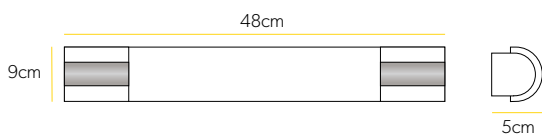

Shavolite

Shavolite
Art No.: 2325735

£150