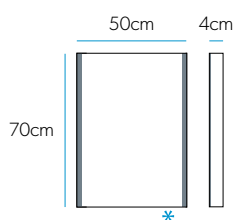

LED Mirrors

Key Features

- These mirrors are fitted with a heated pad that helps to clear condensation from the central area of the mirror.
- These mirrors have a decorative mirror profile that reflects the wall/tile, so the mirror matches the style of your bathroom.
- Sensor switch.* Wave your hand by the sensor to turn the light on and off.

Like the design but
need some storage?

Consider the Xenon cabinet range
on Pages 58 - 59

Zircon 50

Art No.: 77600000

£269

Zircon 60

Art No.: 77610000

£296

Zircon 80

Art No.: 77620000

£296