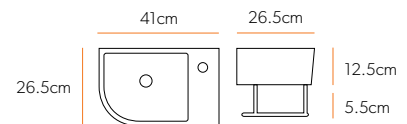

Washbasins

Style and practicality all in one.

With seven distinctive designs there is a washbasin to fit all compact spaces.

Key Features

- Always have a towel at hand with the built in towel rail on Murcia, Lugo, Temoli & Saville washbasins.
- Metro can be hung left or right.*
- Overflow on Temoli & Africo basins.
- Chrome brackets available for wall mounting the Delta & Ocean washbasins.

*Metro basin requires holes drilling to mount onto a wall.

Metro

Art No.: 9770

£187

Murcia

Art No.: 8921

£196

Lugo

Art No.: 8932

£196

Temoli

Art No.: 8976

£212

Saville

Art No.: 8943

£226