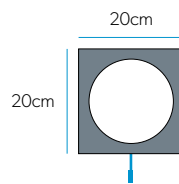

£261

Aries

Art No.: 22400

£242

Magnifying Mirrors

Key Features

- ▲ 3x magnification on one side and plain mirror on reverse.^P
- ▲ 5x magnification on the Pure magnifying mirror.
- ▲ Maximum extension:
 - Helix - 24cm
 - Pure - 20cm
 - Rico - 25.5cm
 - Rossi - 48cm
 - Tila - 33cm