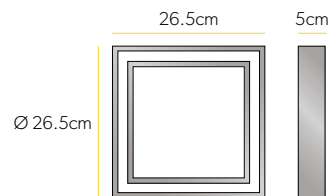

Ceiling Lights

Marius

Art No.: 0650

£87

Key Features

- ▲ Suitable for Zone 2.

Spice

Art No.: 0655

£97

Yona

Art No.: 0660

£97