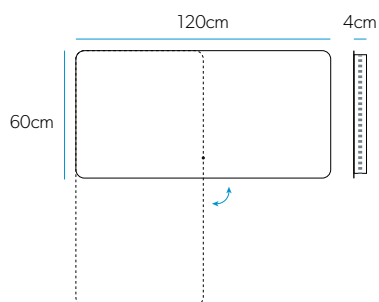

Ambience 120