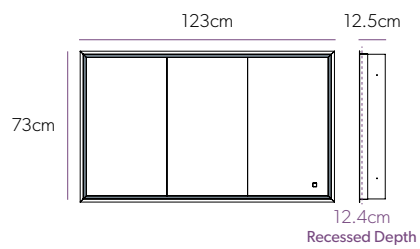

Vanquish 120