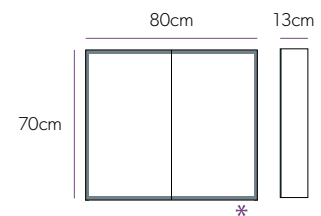

LED Aluminium Cabinets

Warm
White

Cool
White

Like the design but
want it recessed into
the wall?

Consider the Vanquish cabinet
range on Pages 72 - 73

Key Features

- ▲ Integrated charging socket, suitable for toothbrushes, shavers & trimmers.
- ▲ Double sided mirror door(s), allowing you to use a mirror when the door is open.
- ▲ Soft close hinges for that touch of luxury and gentle closure.
- ▲ Light adjusting sensor switch*, wave hand to turn on & off or hold hand to change colour temperature from cool white to warm white. The cabinet will keep this selection every time you turn it on & off.

Qubic 50

Art No.: 46400

£539

Qubic 60

Art No.: 46500

£647

Qubic 80

Art No.: 46600

£699