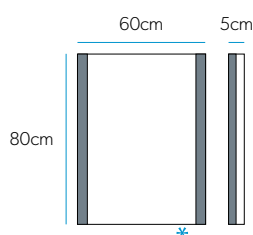

Like the design but need some storage?

Consider the Vita cabinet range on Page 64

Fahrenheit 50

Art No.: 77480000

£269

Fahrenheit 60

Art No.: 77490000

£302