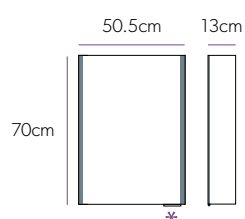

LED Aluminium Cabinets

Key Features

- ▣ These cabinets have a decorative mirror profile that reflects the wall/tile, so the cabinet matches the style of your bathroom.
- ▣ Integrated charging socket, suitable for toothbrushes, shavers & trimmers.
- ▣ Double sided mirror door(s), allowing you to use a mirror when the door is open.
- ▣ Soft close hinges for that touch of luxury and gentle closure.
- ▣ Sensor switch.* Simply wave your hand under the sensor to turn the light on and off.

Xenon 50

Art No.: 46000

£528

Art No.: 46100

£636