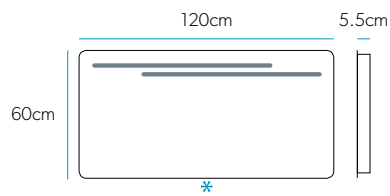

Art No.: 73106100

£380