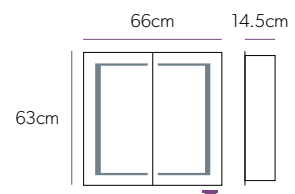

Art No.: 9102000

£436