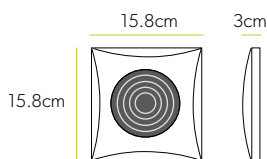

Hush White

Timer Art No.: 31500	£92
Timer & Humidity Sensor Art No.: 31600	£102
SELV Art No.: 34500	£99