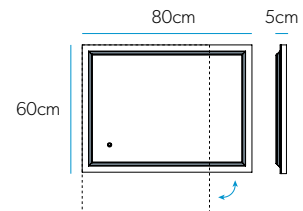

LED Mirrors

A stylish range with mirror on mirror design with chamfered LED lighting between the mirrors.

Key Features

- ▲ Light adjusting touch switch, press the button to turn on & off or hold to change colour temperature from cool white to warm white. The mirror will keep this selection every time you turn it on & off.
- ▲ These mirrors are fitted with a heated pad that helps to clear condensation from the central area of the mirror.
- ▲ These mirrors have a decorative mirror profile that reflects the wall/tile, so the mirror matches the style of your bathroom.
- ▲ Spectre 60 can be hung either landscape or portrait to suit the space available.

Spectre 50

Art No.: 79510000

£309

Spectre 60

Art No.: 79520000

£336