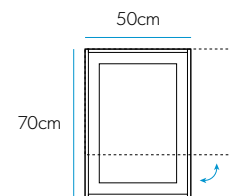

Decorative Mirrors

Albina

Lola

Key Features

- ▲ A bevelled edge on the mirror, catches the light and creates an interesting visual effect.
- ▲ The Opus & Lola mirrors can be hung either landscape or portrait to suit the space available.
- ▲ Optional Demista pad on indicated mirrors. See page 47 for details.

Art No.: 61164100

£72

Art No.: 63201200

£142

Opus

Art No.: 61164595

£140

Fuzion

Art No.: 72300100

£204

Georgia

Art No.: 76060500

£224