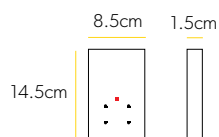

Art No.: 5695

£65