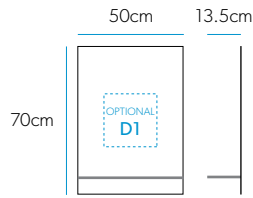

£139

Delby

Art No.: 72026000

£198

Optical

Art No.: 61014195

£181

The Optical mirror has a magnetic magnifying mirror, which can be easily adjusted to any height to suit the individual.