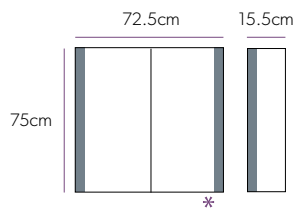

Fluorescent Aluminium Cabinets

Velocity

Art No.: 43100

£494

Photec

Art No.: 43200

£618

Key Features

- ▲ Integrated charging sockets, suitable for toothbrushes, shavers & trimmers.
- ▲ Double sided mirror door(s), allowing you to use a mirror when the door is open.
- ▲ Soft close hinges for that touch of luxury and gentle closure.
- ▲ Sensor switch.* Simply wave your hand under the sensor to turn the light on and off.

Vector

Art No.: 44400

£707