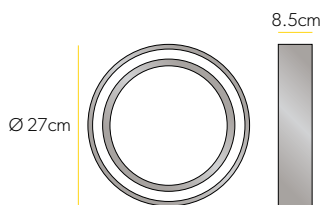

£149

Ceiling Lights

Marius

Art No.: 0650

£87

Key Features

- ▲ Suitable for Zone 2.

Spice