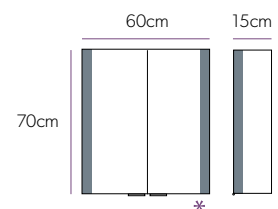

Art No.: 45600

£516

Vita 60