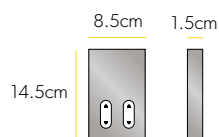

Charging Socket Chrome

Art No.: 5690

£82

Key Features

- Available in white or chrome finish.
- Providing 230V and 115V plug connector options.