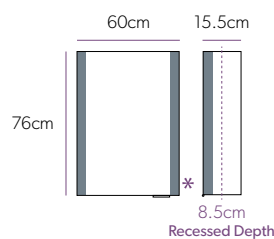

Recessed Fluorescent Aluminium Cabinets

Stylish vertical fluorescent lighting, ideal for shaving or applying make-up

Key Features

- ▲ These cabinets can be recessed into a wall for a shorter projection or mounted directly on to the wall.
- ▲ Integrated charging sockets, suitable for toothbrushes, shavers & trimmers.
- ▲ Double sided mirror door(s), allowing you to use a mirror when the door is open.
- ▲ Soft close hinges for that touch of luxury and gentle closure.
- ▲ Sensor switch. * Simply wave your hand by the sensor to turn the light on and off.

Parity

Art No.: 44200

£509

Laser

Art No.: 44300

£578