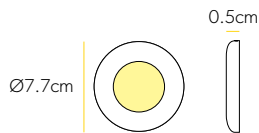

LED Showerlight White

Warm white illumination

Warm White LED Showerlight
Art No.: 5810