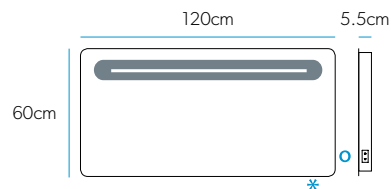

Art No.: 77416000

£323

Axis

Art No.: 77417000

£341

Vortex

Art No.: 77419000

£442