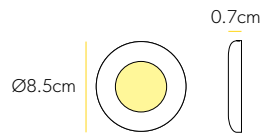

* Replacement lamps available from HIB

Infuse White

Warm white illumination

Warm White LED FR Showerlight
Art No.: 5920

£48

Infuse Chrome

Warm white illumination

Warm White LED FR Showerlight
Art No.: 5940