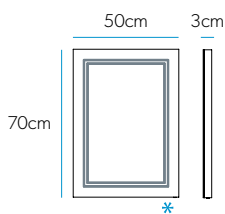

LED Ambient Mirrors

A stylish mirror range with top & bottom ambient LED lighting.

Key Features

- ▲ These mirrors are fitted with a heated pad that helps to clear condensation from the central area of the mirror.
- ▲ Sensor switch.* Wave your hand by the sensor to turn the light on and off.
- ▲ These mirrors have a decorative mirror profile that reflects the wall/tile, so the mirror matches the style of your bathroom.

Outline 50

Art No.: 78757000

£275

Outline 60

Art No.: 78758000

£299

Outline 80

Art No.: 78759000

£299