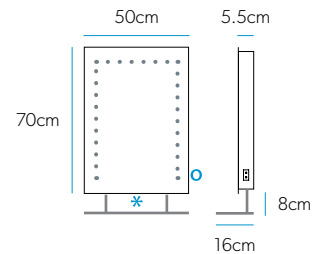

Art No.: 73106000

£399

Rain