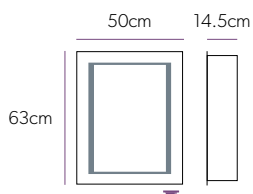

Art No.: 9102100

£313

Austin

Art No.: 9101900

£373

Orlando