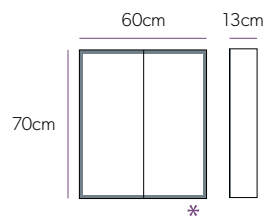

LED Aluminium Cabinets

Warm
White

Cool
White

Like the design but
want it recessed into
the wall?

Consider the Vanquish cabinet
range on Pages 72 - 73

Key Features

- ▲ Integrated charging socket, suitable for toothbrushes, shavers & trimmers.
- ▲ Double sided mirror door(s), allowing you to use a mirror when the door is open.
- ▲ Soft close hinges for that touch of luxury and gentle closure.
- ▲ Light adjusting sensor switch*, wave hand to turn on & off or hold hand to change colour temperature from cool white to warm white. The cabinet will keep this selection every time you turn it on & off.

Qubic 50

Art No.: 46400

£539

Qubic 60

Art No.: 46500

£647

Qubic 80

Art No.: 46600

£699