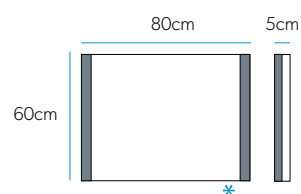

Fahrenheit 80