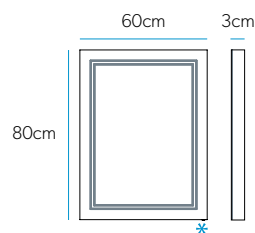

LED Ambient Mirrors

A stylish mirror range with top & bottom ambient LED lighting.

Key Features

- ▲ These mirrors are fitted with a heated pad that helps to clear condensation from the central area of the mirror.
- ▲ Sensor switch.* Wave your hand by the sensor to turn the light on and off.
- ▲ These mirrors have a decorative mirror profile that reflects the wall/tile, so the mirror matches the style of your bathroom.

Outline 50

Art No.: 78757000

£275

Outline 60

Art No.: 78758000

£299

Outline 80

Art No.: 78759000

£299