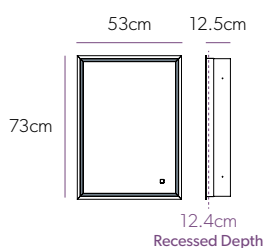

Vanquish 50