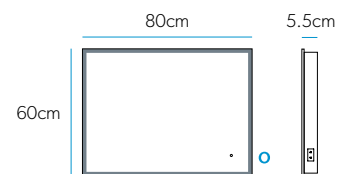

LED Mirrors with Charging Socket

Key Features

- Light adjusting touch switch, press the button to turn on & off or hold to change colour temperature from cool white to warm white. The mirror will keep this selection every time you turn it on & off.
- These mirrors are fitted with a heated pad that helps to clear condensation from the central area of the mirror.
- Built in charging sockets, suitable for toothbrushes, shavers & trimmers.

Like the design but need some storage?

Consider the Vanquish cabinet range on Page 72

Vega 50

Art No.: 78750000

£329

Vega 60

Art No.: 78751000

£359

Vega 80

Art No.: 78752000

£359