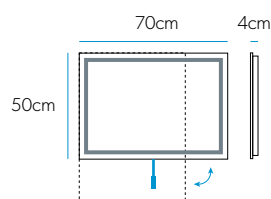

LED Ambient Mirrors

Key Features

- ▲ These mirrors are fitted with a heated pad that helps to clear condensation from the central area of the mirror.
- ▲ Simple pull cord switch.
- ▲ These mirrors can be hung either landscape or portrait to suit the space available.

Art No.: 64154495

£281

Art No.: 64154395

£299