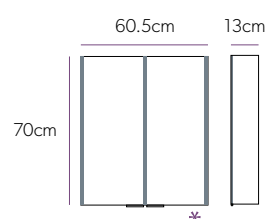

Art No.: 46000

£528

Xenon 60