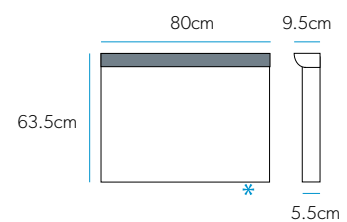

LED Mirrors

The curved LED light is designed to give optimal visual illumination, ideal for shaving or applying your make-up.

Key Features

- These mirrors are fitted with a heated pad that helps to clear condensation from the central area of the mirror.
- These mirrors have a decorative mirror profile that reflects the wall/tile, so the mirror matches the style of your bathroom.
- Sensor switch.* Wave your hand by the sensor to turn the light on and off.

Like the design but need some storage?

Consider the Flux, Spectrum, Flare & Ember 80 cabinets on Pages 60 - 61

Sonic

Art No.: 77430000

£305

Fleur

Art No.: 77440000

£353