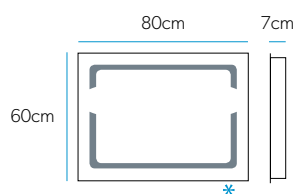

Pulse

Art No.: 77415000

£398

£442