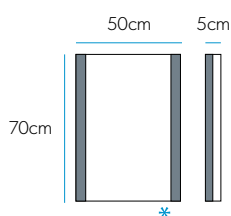

Fahrenheit 50