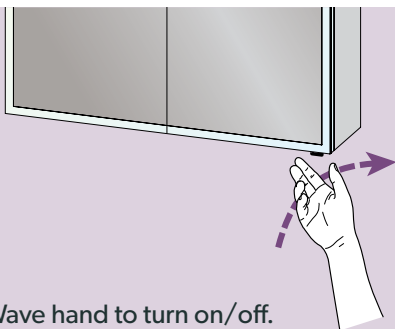

Wave hand to turn on/off.