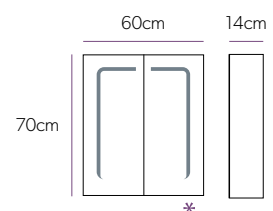

LED Demisting, Aluminium Cabinets

These cabinets have a heated pad in the mirror door, that helps to clear condensation.

Key Features

- These cabinets are fitted with a heated pad in the mirrored door, that helps to clear condensation from the central area of the mirrored door.
- Integrated charging sockets, suitable for toothbrushes, shavers & trimmers.
- Double sided mirror doors, allowing you to use a mirror when the door is open.
- Soft close hinges for that touch of luxury and gentle closure.
- Sensor switch. * Wave your hand over the sensor to turn the light on and off.

Stratus 50

Art No.: 46800

£539

Stratus 60

Art No.: 46900

£593