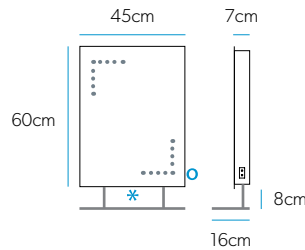

Art No.: 73105400

£342

Keo