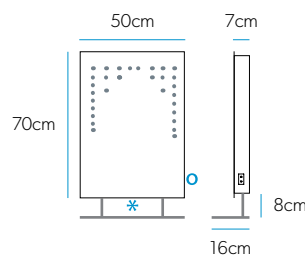

Art No.: 73105200

£399

Aztec