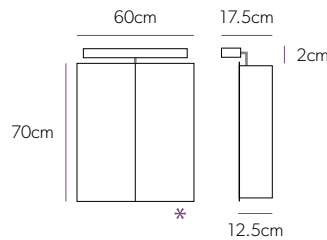

Proton

Art No.: 44800

£346

Neutron

Art No.: 44500

£423

Electron & Atomic cabinets have integrated charging sockets & a unique curved aluminium profile.

Electron

Art No.: 42600

£470

Atomic

Art No.: 42700

£546