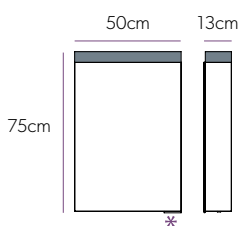

LED Aluminium Cabinets

Two integrated charging sockets on Apex 60, 80 & 100.

Key Features

- ▲ Ambient under cabinet lighting
- ▲ Two integrated charging sockets on Apex 60, 80 & 100. One charging socket on Apex 50. Suitable for toothbrushes, shavers & trimmers.
- ▲ Double sided mirror door(s), allowing you to use a mirror when the door is open.
- ▲ Soft close hinges for that touch of luxury and gentle closure.
- ▲ Central divide(s) on Apex 60, 80 & 100 for more effective storage.
- ▲ These cabinets have a decorative mirror profile that reflects the wall/tile, so the cabinet matches the style of your bathroom.
- ▲ **Light adjusting sensor switch***, wave hand to turn on & off or hold hand to change colour temperature from cool white to warm white. The cabinet will keep this selection every time you turn it on & off.

Apex 50

Art No.: 47000

£549

Art No.: 47100

£649

Art No.: 47200

£719