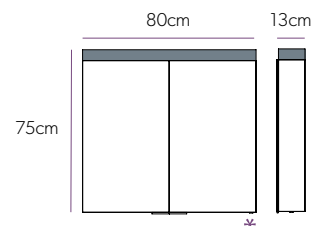

Apex 50

Art No.: 47000

£549

Apex 60

Art No.: 47100

£649

Apex 80

Art No.: 47200