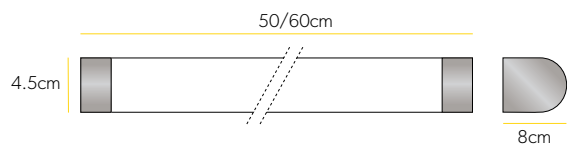

Skylite

Skylite 50 - 50cm Wide
Art No.: 23300

£131

Skylite 60 - 60cm Wide
Art No.: 23400

£142