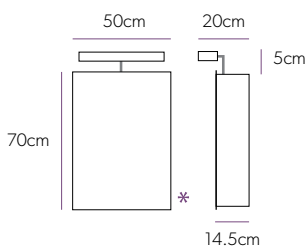

£346

Neutron

Art No.: 44500

£423

Electron & Atomic cabinets have integrated charging sockets & a unique curved aluminium profile.

Electron

Art No.: 42600

£470