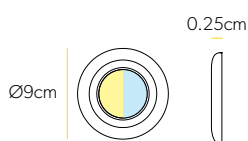

Calibre Round

Cool white shown, also available in warm white illumination

Warm White LED Showerlight

Art No.: 5980

£66

Cool White LED Showerlight

Art No.: 5970

£66