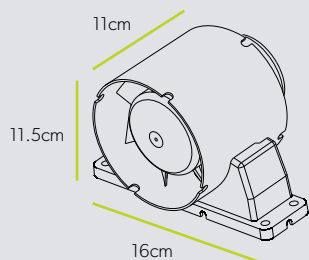

High extraction

Turbo's high extraction rate is ideal for medium & large bathrooms, where lots of condensation needs to be removed from the room.

What is an inline fan?

An inline fan is where the fan motor is remotely sited within the loft space and is connected to the fascia and external wall grille by the supplied flexible ducting.

Key Features

Complete kit includes showerlight fascia, inline fan, 3 metre flexible $\varnothing 10\text{cm}$ ducting, external fixed grille & steel hose clamps.

- ▲ 137m³/hr extraction rate.
- ▲ Low noise level of only 37dB.
- ▲ Optional LED showerlight with a choice between warm & cool white illumination.
- ▲ Adjustable run on timer. Select from 2 up to 30 minutes of extraction after the main light is turned off.
- ▲ IPX4 rated, electrically safe for use in the bathroom.

Warm White

Cool White