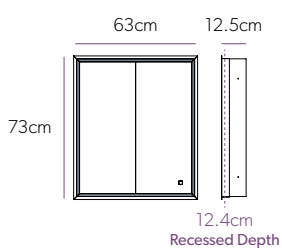

Vanquish 60