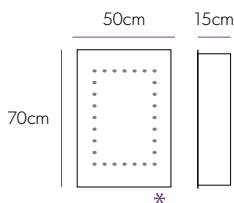

Orbital

Integrated charging sockets on Orbital, Vogue, Cosmic & Zephyr 60 cabinets. Suitable for toothbrushes, shavers & trimmers.

Art No.: 43300

£556

Vogue

Art No.: 42900

£589

Cosmic

Art No.: 43400

£618

Zephyr 60

Art No.: 45700

£673