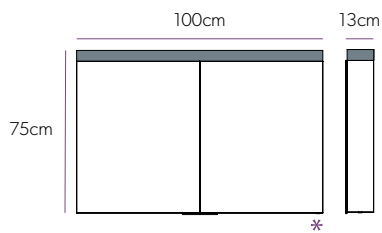

Art No.: 47300

£799