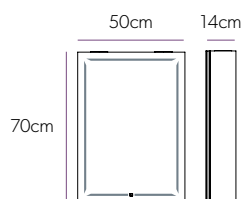

LED Demisting, Bluetooth™ Cabinets

Entertainment in your bathroom with the Groove cabinets. With Bluetooth™ technology these cabinets become a wireless speaker system for your bathroom.

Key Features

- ▲ These cabinets are fitted with a heated pad in the mirrored door, that helps to clear condensation from the central area of the mirrored door.
- ▲ Play music or listen to internet radio from your smart phone or other Bluetooth™ devices.^B
- ▲ Two integrated charging sockets on Groove 60 & 80. One charging socket on Groove 50. Suitable for toothbrushes, shavers & trimmers.
- ▲ Internal illuminated magnifying mirror.
- ▲ Central divide on Groove 60 & 80 for more effective storage.
- ▲ These cabinets have a decorative mirror profile that reflects the wall/tile, so the cabinet matches the style of your bathroom.
- ▲ **Light adjusting touch switch**, press the button to turn on & off or hold to change colour temperature from cool white to warm white. The cabinet will keep this selection every time you turn it on & off.

^B Only compatible smart phones & Bluetooth™ devices

Groove 50

Art No.: 48400

£599

Groove 60

Art No.: 48500

£679

Groove 80

Art No.: 48600

£749