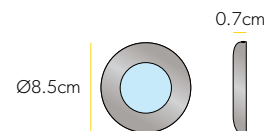

£48

Infuse White

Cool white illumination

Cool White LED FR Showerlight
Art No.: 5910

£48

Infuse Chrome

Cool white illumination

Cool White LED FR Showerlight
Art No.: 5930