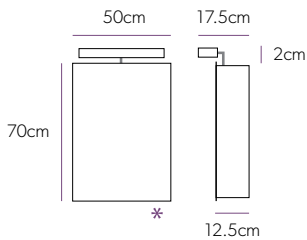

Proton

Art No.: 44800

£346

Neutron

Art No.: 44500

£423

Electron & Atomic cabinets have integrated charging sockets & a unique curved aluminium profile.

Electron

Art No.: 42600

£470

Atomic

Art No.: 42700

£546