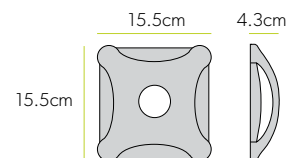

Art No.: 31900

£110