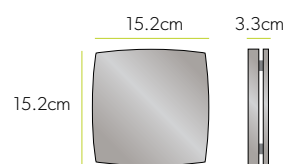

Breeze Matt Silver

Timer
Art No.: 31300

£66

Timer & Humidity Sensor
Art No.: 31400

£77

Breeze Chrome

Timer
Art No.: 32800

£78