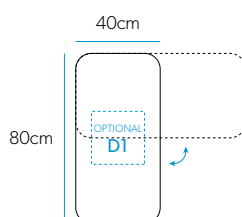

Jazz

£81

Art No.: 76029800

£116

Demista Pads

Demista is an ultra slim, highly effective, self adhesive heating pad that delivers fast, efficient demisting.

An effective solution to an everyday problem. A Demista pad can be easily fitted behind a mirror to deliver fast, efficient demisting in seconds. The technology is available as an optional extra on mirrors where indicated.

D0 Demista Pad

Art No.: 37005

Size.: 15cm x 27.4cm

£48

D1 Demista Pad

Art No.: 37010

Size.: 27.4cm x 26.2cm

£51

D2 Demista Pad

Art No.: 37020

Size.: 27.4cm x 57.6cm

£69

D3 Demista Pad

Art No.: 37030

Size.: 52.4cm x 52.4cm

£91

D4 Demista Pad

Art No.: 37040

Size.: 52.4cm x 104cm

£143