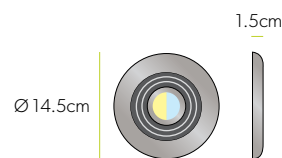

Cyclone LED Illuminated, Chrome

Warm White LED Illuminated, Chrome Inline Fan
Art No.: 33700

£175

Cool White LED Illuminated, Chrome Inline Fan
Art No.: 32700

£175