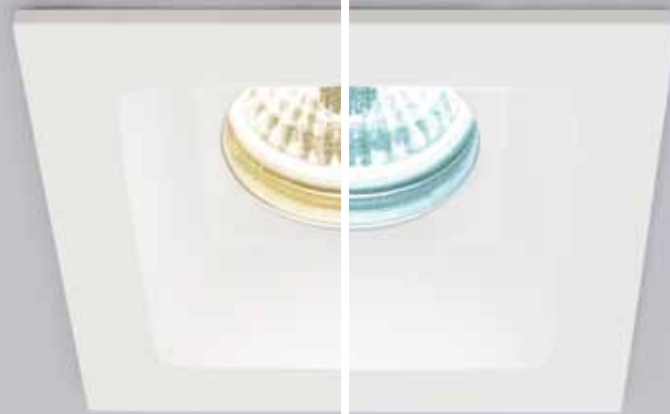

LED Showerlights

These matt white finish showerlights help to create a modern look, by offering a semi recessed design.

Key Features

- 8 Watt LED showerlight, offering brilliant illumination whilst reducing power consumption.
- Available square or round, with warm or cool illumination.
- Dimmable illumination.
- IP65 rated, electrically safe for use in the bathroom.
- Suitable for Zone 1.

Warm White   **Cool White**

Warm white is sometimes preferred for a softer, cosier feel, whilst cool white is perfect for those who favour bright, crisp lighting that enhances the whiteness of sanitary ware.