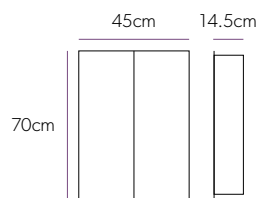

Aluminium cabinets with double sided mirrored doors and adjustable glass shelves.

Art No.: 43600

£275

LED Gloss White Cabinets

Minnesota Corner

Key Features

- Soft close hinges for that touch of luxury and gentle closure.
- These cabinets have a rocker switch to turn the light on and off.
- Austin & Colorado cabinet featuring adjustable glass shelves, allowing you to organise and fit your products.