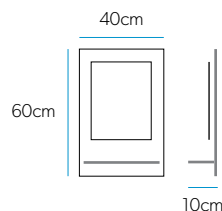

Decorative Mirrors

Albina

Lola

Key Features

- ▲ A bevelled edge on the mirror, catches the light and creates an interesting visual effect.
- ▲ The Opus & Lola mirrors can be hung either landscape or portrait to suit the space available.
- ▲ Optional Demista pad on indicated mirrors. See page 47 for details.

Art No.: 61164100

£72

Art No.: 63201200

£142

Opus

Art No.: 61164595

£140

Fuzion

Art No.: 72300100

£204

Georgia

Art No.: 76060500

£224