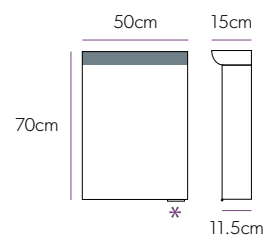

LED Aluminium Cabinets

Key Features

- ▲ These cabinets have a decorative mirror profile that reflects the wall/tile, so the cabinet matches the style of your bathroom.
- ▲ Integrated charging socket, suitable for toothbrushes, shavers & trimmers.
- ▲ Double sided mirror door(s), allowing you to use a mirror when the door is open.
- ▲ Soft close hinges for that touch of luxury and gentle closure.
- ▲ Sensor switch.* Simply wave your hand under the sensor to turn the light on and off.

Flux

Art No.: 44600

£506

Spectrum

Art No.: 44700

£529