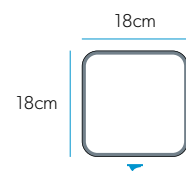

Eclipse Square