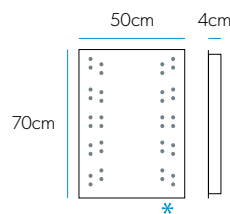

LED Mirrors

Messina

Art No.: 77408000

£261

Mileto

Art No.: 77409000

£285

The integrated 3x magnifying mirrors on Messina & Mileto are ideal for seeing that extra detail when applying make-up or shaving.

Lucca

Art No.: 77402000

£246

Vercelli

Art No.: 77404000

£242

Larino

Art No.: 77403000

£259