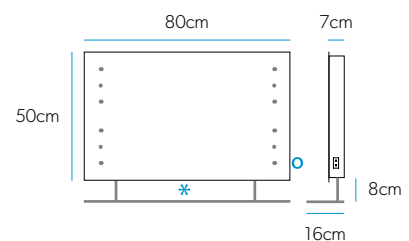

£399

Aztec

Art No.: 73105300

£396

LED Mirrors

Key Features

- These mirrors are fitted with a heated pad that helps to clear condensation from the central area of the mirror.
- These mirrors have a decorative mirror profile that reflects the wall/tile, so the mirror matches the style of your bathroom.
- Sensor switch.* Wave your hand by the sensor to turn the light on and off.