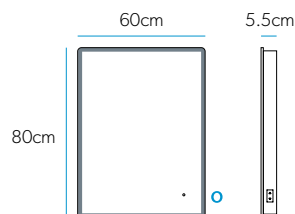

Like the design but need some storage?

Consider the Vanquish cabinet range on Page 72

Vega 50

Art No.: 78750000

£329

Vega 60

Art No.: 78751000

£359