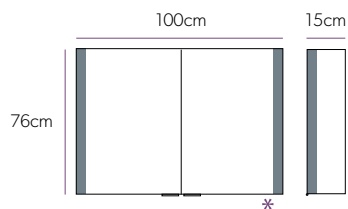

Fluorescent Aluminium Cabinets

Velocity

Art No.: 43100

£494

Photec

Art No.: 43200

£618

Key Features

- ▲ Integrated charging sockets, suitable for toothbrushes, shavers & trimmers.
- ▲ Double sided mirror door(s), allowing you to use a mirror when the door is open.
- ▲ Soft close hinges for that touch of luxury and gentle closure.
- ▲ Sensor switch.* Simply wave your hand under the sensor to turn the light on and off.

Vector

Art No.: 44400

£707