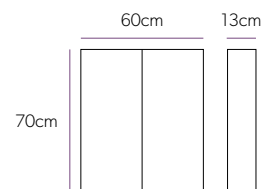

Aluminium Cabinets with Mirror Sides

Key Features

- ▲ These cabinets have a decorative mirror profile that reflects the wall/tile, so the cabinet matches the style of your bathroom.
- ▲ Double sided mirror door(s), allowing you to use a mirror when the door is open.
- ▲ Soft close hinges for that touch of luxury and gentle closure.

Eris 40

Art No.: 45000

£280

Eris 50

Art No.: 45100

£309

Eris 60

Art No.: 45200

£336