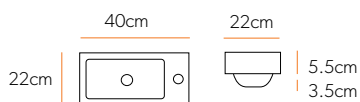

40cm Mineral Marble Washbasin
Art No.: 8860

£111