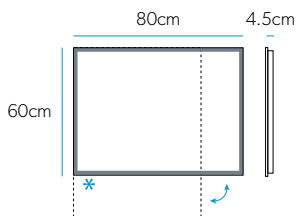

Globe 60

Art No.: 78600000

£336

Globe 120

Art No.: 78700000

£453