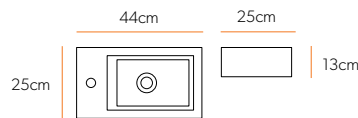

Washbasins

Style and practicality all in one.

With seven distinctive designs there is a washbasin to fit all compact spaces.

Key Features

- Always have a towel at hand with the built in towel rail on Murcia, Lugo, Temoli & Saville washbasins.
- Metro can be hung left or right.*
- Overflow on Temoli & Africo basins.
- Chrome brackets available for wall mounting the Delta & Ocean washbasins.

*Metro basin requires holes drilling to mount onto a wall.

Metro

Art No.: 9770

£187

Murcia

Art No.: 8921

£196

Lugo

Art No.: 8932

£196

Temoli

Art No.: 8976

£212

Saville

Art No.: 8943

£226