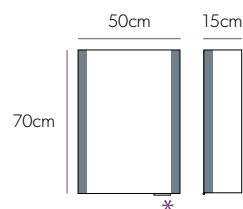

LED Aluminium Cabinets

Key Features

- ▲ Integrated charging socket on Vita, Atomic & Electron cabinets, suitable for toothbrushes, shavers & trimmers.
- ▲ Soft close hinges on Vita cabinets.
- ▲ Double sided mirror door(s), allowing you to use a mirror when the door is open.
- ▲ Sensor switch.* Simply wave your hand over the sensor to turn the light on and off.

Vita 50

Art No.: 45600

£516

Art No.: 45500

£628