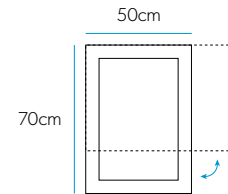

£136

Decorative Mirrors

Albina

Lola

Key Features

- ▲ A bevelled edge on the mirror, catches the light and creates an interesting visual effect.
- ▲ The Opus & Lola mirrors can be hung either landscape or portrait to suit the space available.
- ▲ Optional Demista pad on indicated mirrors. See page 47 for details.