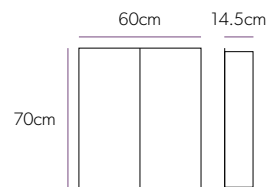

Aluminium Cabinets

Kore, Callisto, Nitro & Quantum cabinets have a mirror back panel.

Key Features

- ▲ Double sided mirror door(s), allowing you to use a mirror when the door is open.
- ▲ Kore & Callisto have a shorter projection, which provides a brilliant space saving solution.
- ▲ Nitro & Quantum cabinets have a unique curved profile.

Kore

Art No.: 43900

£242

Callisto

Art No.: 44100

£268

Nitro

Art No.: 42400

£281

Quantum

Art No.: 42500

£329