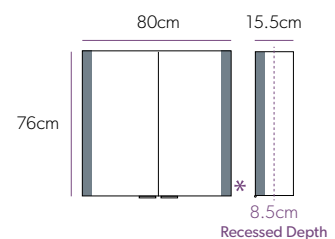

Recessed Fluorescent Aluminium Cabinets

Stylish vertical fluorescent lighting, ideal for shaving or applying make-up

Key Features

- ▲ These cabinets can be recessed into a wall for a shorter projection or mounted directly on to the wall.
- ▲ Integrated charging sockets, suitable for toothbrushes, shavers & trimmers.
- ▲ Double sided mirror door(s), allowing you to use a mirror when the door is open.
- ▲ Soft close hinges for that touch of luxury and gentle closure.
- ▲ Sensor switch. * Simply wave your hand by the sensor to turn the light on and off.

Parity

Art No.: 44200

£509

Laser

Art No.: 44300

£578