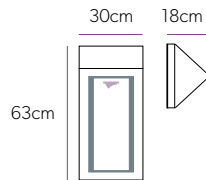

Aluminium cabinets with double sided mirrored doors and adjustable glass shelves.

Art No.: 43600

£275

LED Gloss White Cabinets

Minnesota Corner

Key Features

- Soft close hinges for that touch of luxury and gentle closure.
- These cabinets have a rocker switch to turn the light on and off.
- Austin & Colorado cabinet featuring adjustable glass shelves, allowing you to organise and fit your products.