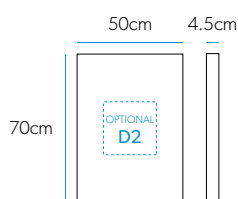

Mirrors with Mirror Sides

Like the design but need some storage?

Consider the Eris cabinet range on Pages 76-77

Reflect your bathroom's style with these stunning mirrors with mirror sides.

Key Features

- ▲ These mirrors have a decorative mirror profile that reflects the wall/tile, so the mirror matches the style of your bathroom.
- ▲ A bevelled edge on the mirror, catches the light and creates an interesting visual effect.
- ▲ Optional Demista pad see page 47 for details.

Triumph 50

Art No.: 78100000

£108

Triumph 60

Art No.: 78300000

£136

Triumph 80

Art No.: 78200000

£136