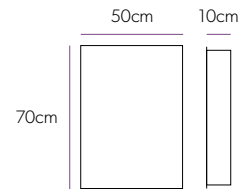

Aluminium Cabinets

Kore, Callisto, Nitro & Quantum cabinets have a mirror back panel.

Key Features

- ▲ Double sided mirror door(s), allowing you to use a mirror when the door is open.
- ▲ Kore & Callisto have a shorter projection, which provides a brilliant space saving solution.
- ▲ Nitro & Quantum cabinets have a unique curved profile.

Kore

Art No.: 43900

£242

Callisto

Art No.: 44100

£268

Nitro

Art No.: 42400

£281

Quantum

Art No.: 42500

£329