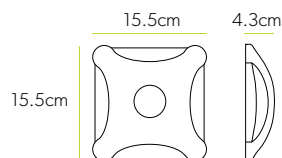

Air-Star

Slim, flush mounted fans with built-in low energy LED illumination, extra safe low voltage and back draft damper.

Key Features

- ▲ 89m³/hr extraction rate.
- ▲ Quiet level of only 33dB.
- ▲ Back draft damper.
- ▲ LED showerlight fascia.
- ▲ Safety Extra Low Voltage motor (SELV)
- ▲ IPX4 rated, electrically safe for use in the bathroom.

Art No.: 31900

£110

Art No.: 32100

£122