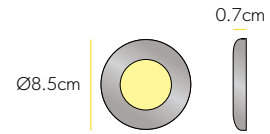

* Replacement lamps available from HIB

Infuse White

Warm white illumination

Warm White LED FR Showerlight
Art No.: 5920

£48

Infuse Chrome

Warm white illumination

Warm White LED FR Showerlight
Art No.: 5940