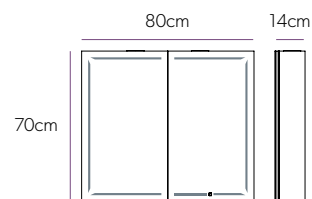

^B Only compatible smart phones & Bluetooth™ devices

Groove 50

Art No.: 48400

£599

Groove 60

Art No.: 48500

£679

Groove 80