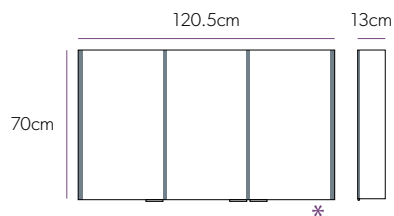

The mirror profile on these cabinets reflects the wall or tile so the cabinet will enhance the decor of your bathroom.

Xenon 80

Art No.: 46200

£679

Xenon 120

Art No.: 46300

£863