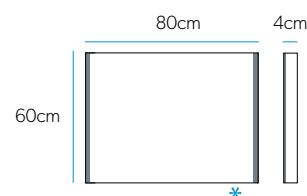

LED Mirrors

Key Features

- These mirrors are fitted with a heated pad that helps to clear condensation from the central area of the mirror.
- These mirrors have a decorative mirror profile that reflects the wall/tile, so the mirror matches the style of your bathroom.
- Sensor switch.* Wave your hand by the sensor to turn the light on and off.

Like the design but
need some storage?

Consider the Xenon cabinet range
on Pages 58 - 59

Zircon 50

Art No.: 77600000

£269

Zircon 60

Art No.: 77610000

£296

Zircon 80

Art No.: 77620000

£296