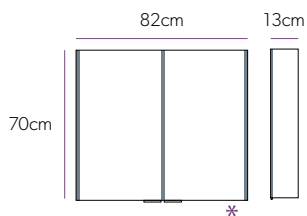

The mirror profile on these cabinets reflects the wall or tile so the cabinet will enhance the decor of your bathroom.

Xenon 80

Art No.: 46200

£679

Xenon 120

Art No.: 46300

£863