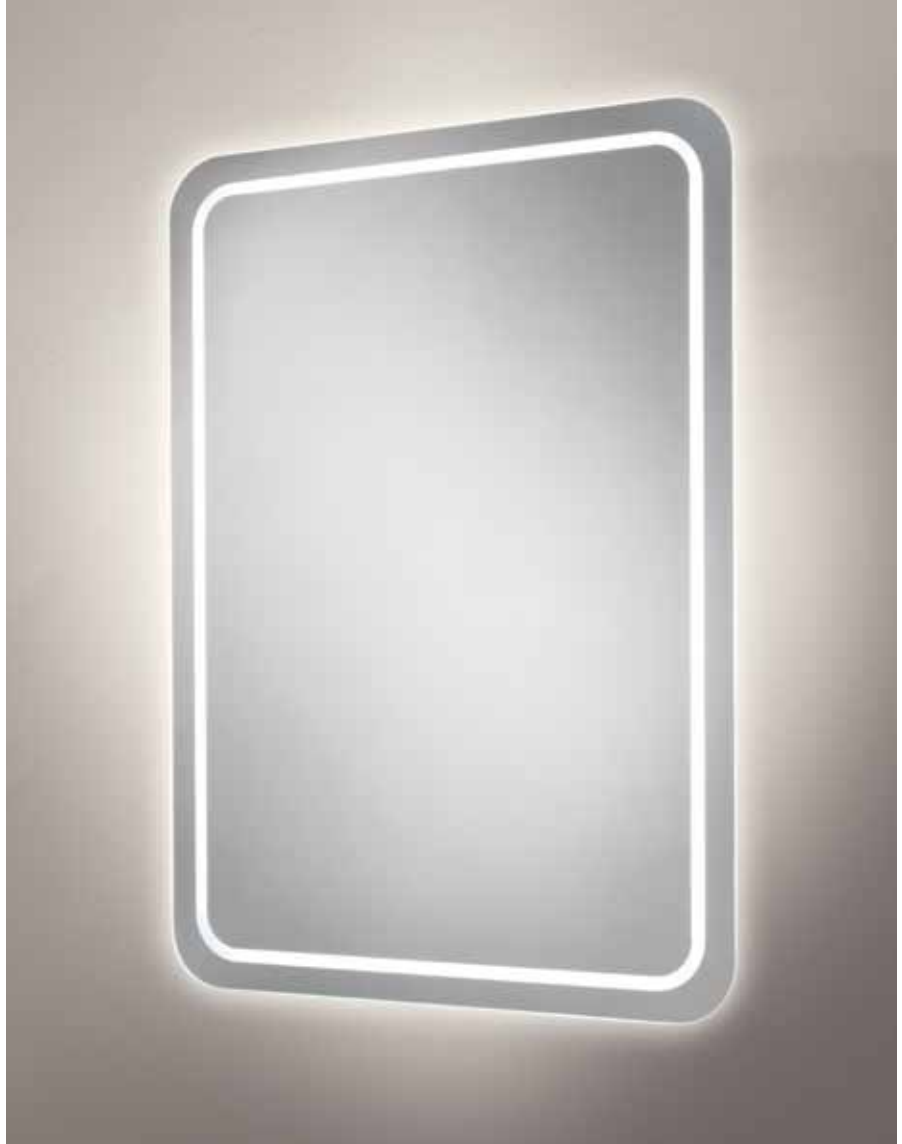

Natalia

LED Ambient Mirrors

Key Features

- ▲ These mirrors are fitted with a heated pad that helps to clear condensation from the central area of the mirror.
- ▲ Simple pull cord switch.
- ▲ These mirrors can be hung either landscape or portrait to suit the space available.

Ella