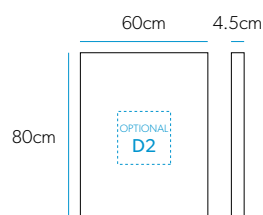

Mirrors with Mirror Sides

Like the design but need some storage?

Consider the Eris cabinet range on Pages 76-77

Reflect your bathroom's style with these stunning mirrors with mirror sides.

Key Features

- ▲ These mirrors have a decorative mirror profile that reflects the wall/tile, so the mirror matches the style of your bathroom.
- ▲ A bevelled edge on the mirror, catches the light and creates an interesting visual effect.
- ▲ Optional Demista pad see page 47 for details.

Triumph 50

Art No.: 78100000

£108

Triumph 60

Art No.: 78300000

£136

Triumph 80

Art No.: 78200000

£136