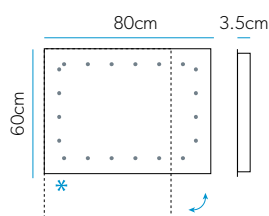

Hannah

Art No.: 73106200

£366