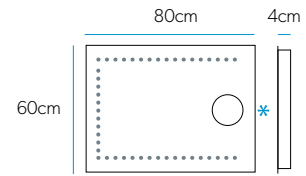

Messina

Art No.: 77408000

£261

Mileto

Art No.: 77409000

£285

The integrated 3x magnifying mirrors on Messina & Mileto are ideal for seeing that extra detail when applying make-up or shaving.

Lucca