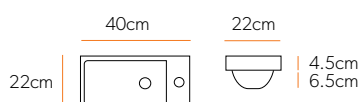

Ocean

40cm Mineral Marble Washbasin
Art No.: 8780

£111