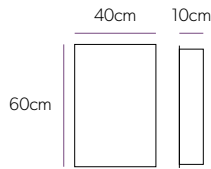

Aluminium Cabinets

Kore, Callisto, Nitro & Quantum cabinets have a mirror back panel.

Key Features

- ▲ Double sided mirror door(s), allowing you to use a mirror when the door is open.
- ▲ Kore & Callisto have a shorter projection, which provides a brilliant space saving solution.
- ▲ Nitro & Quantum cabinets have a unique curved profile.

Kore

Art No.: 43900

£242

Callisto

Art No.: 44100

£268

Nitro

Art No.: 42400

£281

Quantum

Art No.: 42500

£329