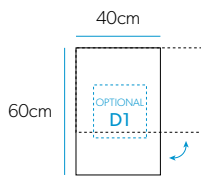

Rectangular Mirrors

Johnson

Art No.: 76900000

£70

Art No.: 61701500

£82

Art No.: 76030000

£86

Art No.: 76800000

£93

Willow

Art No.: 77305000

£164