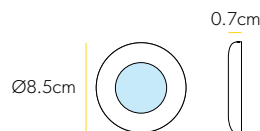

Infuse White

Cool white illumination

Cool White LED FR Showerlight
Art No.: 5910

£48