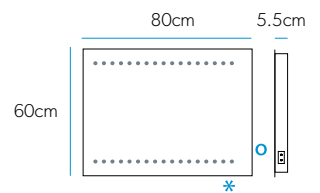

Astral

Art No.: 77450000

£305

Ariel

Art No.: 77470000

£341

Epic

Art No.: 77460000