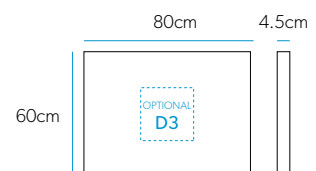

Mirrors with Mirror Sides

Like the design but need some storage?

Consider the Eris cabinet range on Pages 76-77

Reflect your bathroom's style with these stunning mirrors with mirror sides.

Key Features

- ▲ These mirrors have a decorative mirror profile that reflects the wall/tile, so the mirror matches the style of your bathroom.
- ▲ A bevelled edge on the mirror, catches the light and creates an interesting visual effect.
- ▲ Optional Demista pad see page 47 for details.

Triumph 50

Art No.: 78100000

£108

Triumph 60

Art No.: 78300000

£136

Triumph 80

Art No.: 78200000

£136