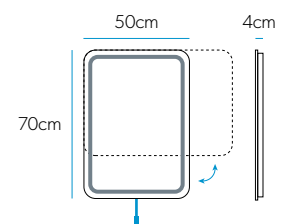

Art No.: 64154495

£281