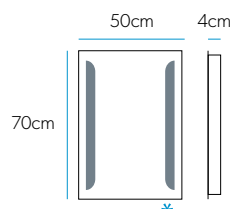

LED Mirrors

An impressive collection of LED backlit mirrors with heated pads.

Key Features

- These mirrors are fitted with a heated pad that helps to clear condensation from the central area of the mirror.
- Sensor switch.* Wave your hand by the sensor to turn the light on and off.
- Scarlet & Alto mirrors can be hung either landscape or portrait to suit the space available.

Liberty

Art No.: 77411000

£241

Livvy

Art No.: 77405000

£271

Scarlet

Art No.: 77410000

£307