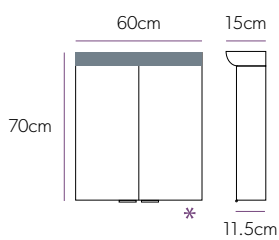

Flux

Art No.: 44600

£506

Spectrum

Art No.: 44700

£529

The integrated socket means you don't need to fit an additional charging socket point.

Flare