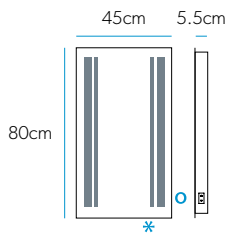

LED Mirrors with Charging Socket

Nexus

Art No.: 77418000

£323