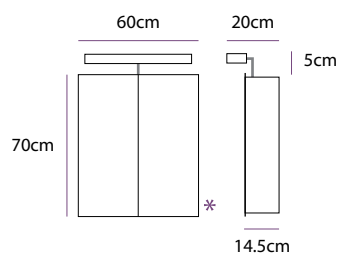

Atomic

Art No.: 42700

£546