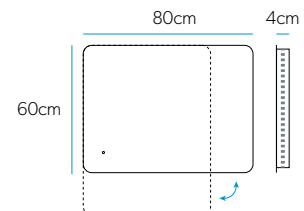

Ambience 60