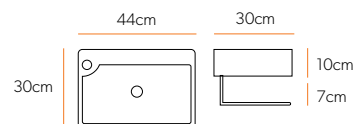

Washbasins

Style and practicality all in one.

With seven distinctive designs there is a washbasin to fit all compact spaces.

Key Features

- Always have a towel at hand with the built in towel rail on Murcia, Lugo, Temoli & Saville washbasins.
- Metro can be hung left or right.*
- Overflow on Temoli & Africo basins.
- Chrome brackets available for wall mounting the Delta & Ocean washbasins.

*Metro basin requires holes drilling to mount onto a wall.

Metro

Art No.: 9770

£187

Murcia

Art No.: 8921

£196

Lugo

Art No.: 8932

£196

Temoli

Art No.: 8976

£212

Saville

Art No.: 8943

£226