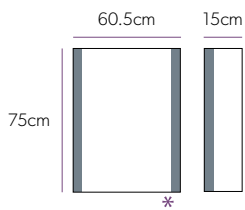

Fluorescent Aluminium Cabinets

Velocity

Art No.: 43100

£494

Photec

Art No.: 43200

£618

Key Features

- ▲ Integrated charging sockets, suitable for toothbrushes, shavers & trimmers.
- ▲ Double sided mirror door(s), allowing you to use a mirror when the door is open.
- ▲ Soft close hinges for that touch of luxury and gentle closure.
- ▲ Sensor switch.* Simply wave your hand under the sensor to turn the light on and off.

Vector

Art No.: 44400

£707