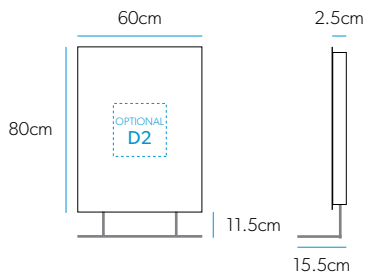

Tapio

Art No.: 77275000

£139