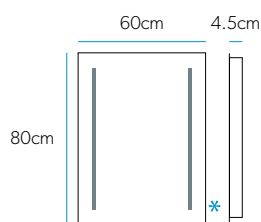

Illuminated Mirrors

Key Features

- These mirrors are fitted with a heated pad that helps to clear condensation from the central area of the mirror.[†]
- Sensor switch.* Wave your hand by the sensor to turn the light on and off. Simple pull cord switch on the Halifax mirror.
- Built in charging sockets[‡] on the Zenith mirror, suitable for toothbrushes, shavers & trimmers.

[†]Not a feature on the Halifax mirror

Casey

Art No.: 77309000

£241

Skye

Art No.: 77307000

£241

Halifax

Art No.: 64123095

£266