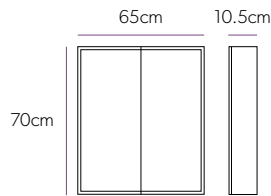

Art No.: 9101700

£260

Key Features

- ▲ Soft close hinges for that touch of luxury and gentle closure.
- ▲ Montana & Turin Cabinets are right hand hinged.
- ▲ Adjustable glass shelves, allowing you to organise and fit your products.^G