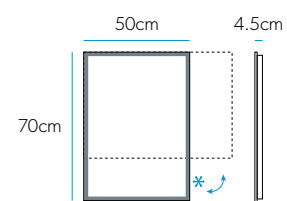

LED Ambient Mirrors

The Globe mirrors offer a beautiful LED ambient effect, making your bathroom glow.

Key Features

- These mirrors are fitted with a heated pad that helps to clear condensation from the central area of the mirror.
- Sensor switch.* Wave your hand by the sensor to turn the light on and off.
- These mirrors can be hung either landscape or portrait to suit the space available.

Like the design but need some storage?

Consider the Qubic cabinet range on Page 62

Globe 45

Art No.: 78400000

£323

Globe 50

Art No.: 78500000

£309