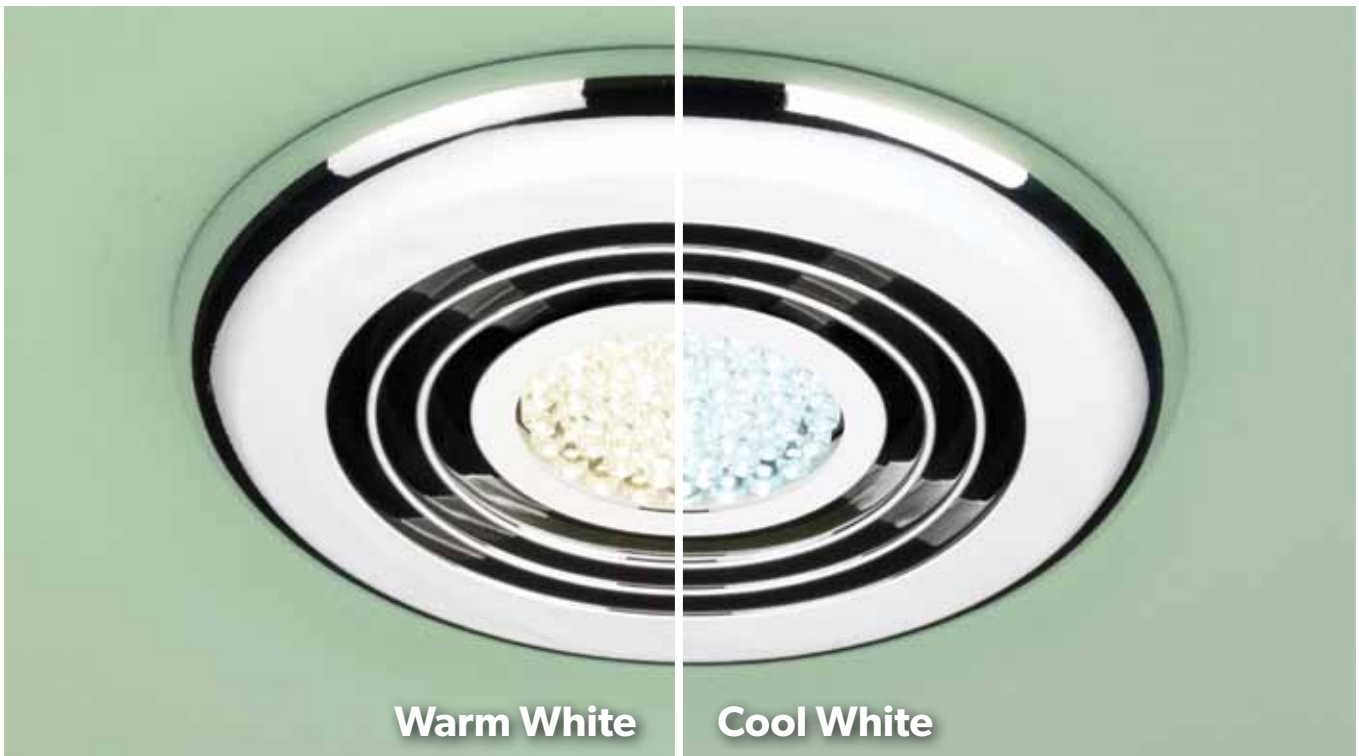

Chrome Support Brackets x2
Art No.: 8875

£60

Going with the flow

Sleek, modern ventilation can add stylish, functional appeal to the overall bathroom.

Cyclone High Powered Inline Fans

What is an inline fan?

An inline fan is where the fan motor is remotely sited within the loft space and is connected to the fascia and external wall grille by the supplied flexible ducting.

Key Features

Complete kit includes showerlight fascia, inline fan, 3 metre flexible \varnothing 10cm ducting, external fixed grille & steel hose clamps.