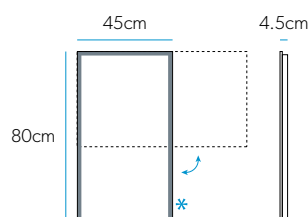

LED Ambient Mirrors

The Globe mirrors offer a beautiful LED ambient effect, making your bathroom glow.

Key Features

- These mirrors are fitted with a heated pad that helps to clear condensation from the central area of the mirror.
- Sensor switch.* Wave your hand by the sensor to turn the light on and off.
- These mirrors can be hung either landscape or portrait to suit the space available.

Like the design but need some storage?

Consider the Qubic cabinet range on Page 62

Globe 45

Art No.: 78400000

£323

Globe 50

Art No.: 78500000

£309