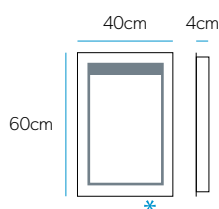

LED Mirrors

An impressive collection of LED backlit mirrors with heated pads.

Key Features

- These mirrors are fitted with a heated pad that helps to clear condensation from the central area of the mirror.
- Sensor switch.* Wave your hand by the sensor to turn the light on and off.
- Scarlet & Alto mirrors can be hung either landscape or portrait to suit the space available.

Liberty

Art No.: 77411000

£241

Livvy

Art No.: 77405000

£271

Scarlet

Art No.: 77410000

£307