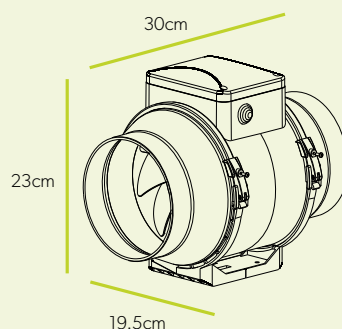

High Powered extraction

Cyclone's high powered air extraction rate is ideal for medium / large bathrooms and wet rooms, where large amounts of condensation needs to be removed.