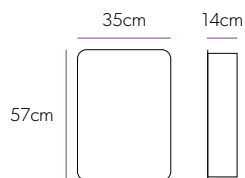

Gloss White Cabinets

Tulsa

Art No.: 9101600

£207

Jersey

Art No.: 9101700

£260

Key Features

- ▲ Soft close hinges for that touch of luxury and gentle closure.
- ▲ Montana & Turin Cabinets are right hand hinged.
- ▲ Adjustable glass shelves, allowing you to organise and fit your products.^G

^G Not a feature on the Turin corner cabinet

Montana

Art No.: 9101100

£199

Turin Corner

Art No.: 9101300

£207

Lanzo

Art No.: 9101200

£244