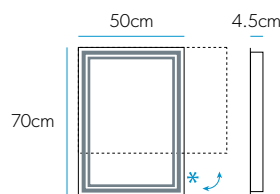

Illuminated Mirrors

Key Features

- These mirrors are fitted with a heated pad that helps to clear condensation from the central area of the mirror.[†]
- Sensor switch.* Wave your hand by the sensor to turn the light on and off. Simple pull cord switch on the Halifax mirror.
- Built in charging sockets[‡] on the Zenith mirror, suitable for toothbrushes, shavers & trimmers.

[†]Not a feature on the Halifax mirror

Casey

Art No.: 77309000

£241

Skye

Art No.: 77307000

£241

Halifax

Art No.: 64123095

£266