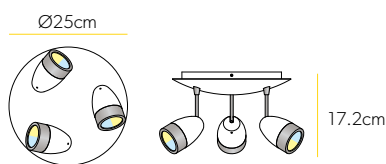

* Replacement lamps available from HiB

Cirro 3

Warm White LED Spotlight

Art No.: 5320

£170

Cool White LED Spotlight

Art No.: 5300

£170