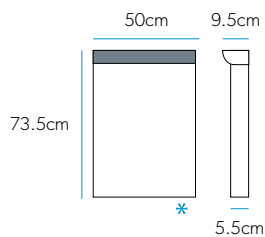

LED Mirrors

The curved LED light is designed to give optimal visual illumination, ideal for shaving or applying your make-up.

Key Features

- These mirrors are fitted with a heated pad that helps to clear condensation from the central area of the mirror.
- These mirrors have a decorative mirror profile that reflects the wall/tile, so the mirror matches the style of your bathroom.
- Sensor switch.* Wave your hand by the sensor to turn the light on and off.

Like the design but need some storage?

Consider the Flux, Spectrum, Flare & Ember 80 cabinets on Pages 60 - 61

Sonic

Art No.: 77430000

£305

Fleur

Art No.: 77440000

£353