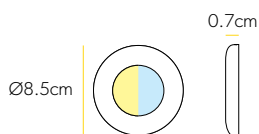

Warm White LED FR Showerlight

Art No.: 5770

Cool White LED FR Showerlight

Art No.: 5830