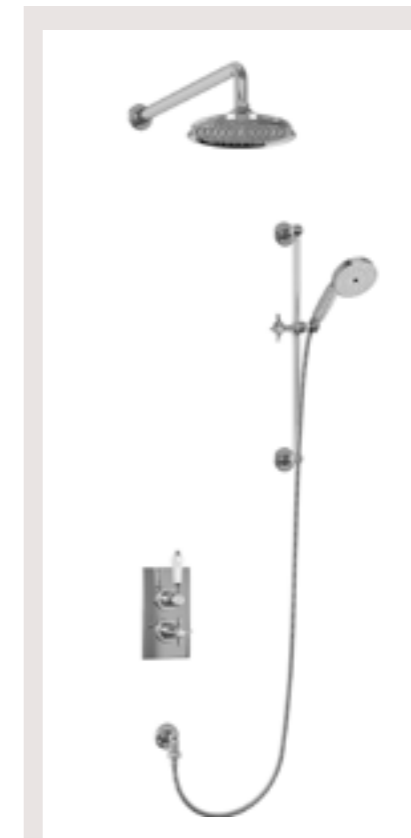

Shower valve, shower arm, shower head, rail, handset and hose packs

1. CHROME WITH 9" SHOWER HEAD
   ARC64 CHR + ARCV17 CHR £1,198
2. CHROME WITH 12" SHOWER HEAD
   ARC64 CHR + ARCV60 CHR £1,248