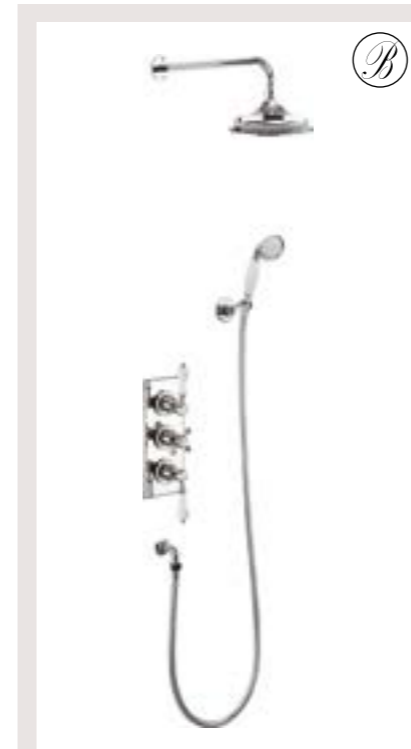

Thermostatic dual function brass valve with two independent on / off controls and central temperature control

Traditional brass faceplate, Claremont handle with ceramic lever

Wall outlet and 1500mm shower hose

Adjustable wall bracket and handset with ceramic handle

390mm adjustable shower arm
6" AirBurst shower head

WHITE CERAMIC	
TF3S+V16	£818
TF3S+V17	£898
TF3S+V60	£948
BLACK CERAMIC	
TF3S BLA+V16	£818
TF3S BLA+V17	£898
TF3S BLA+V60	£948

OPTIONS

ANGLESEY SINGLE VALVE IN WHITE OR BLACK V2 / V2 BLA +£29	CRADLE V24 +£49
BIRKENHEAD SINGLE VALVE IN WHITE OR BLACK V3 / V3 BLA +£29	SOAP BASKET V23 +£49
CLAREMONT SINGLE VALVE IN BLACK V1 BLA +£0	SLIDE RAIL V33 / V33 BLA +£59 / £71

When ordering the optional bath Spout V32 you will also need the extended riser V22, if you wish to retain the handset function you will need to order V24 and V27 products. Slide rail, cradle, soap basket and alternative valve handles can be ordered as extras. Note TF1H includes slide rail. Note that all thermostatic valves are 3 bar minimum pressure.

- THERMOSTATIC SAFETY
- AIRBURST
- ONE WAY WATER
- ANTI LIMESCALE
- CERAMIC DISC TECHNOLOGY