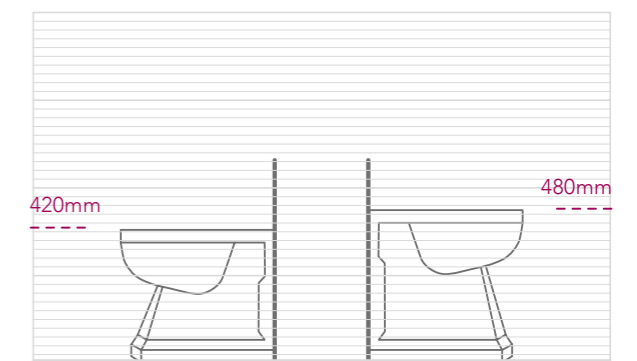

BACK TO WALL WCS

Standard back to wall WC

Regal back to wall WC