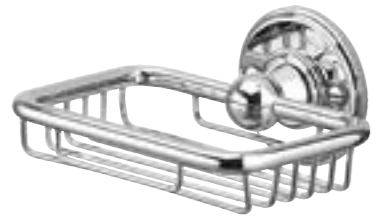

Soap basket
W 140 L 120 H 60

A13 CHR £49