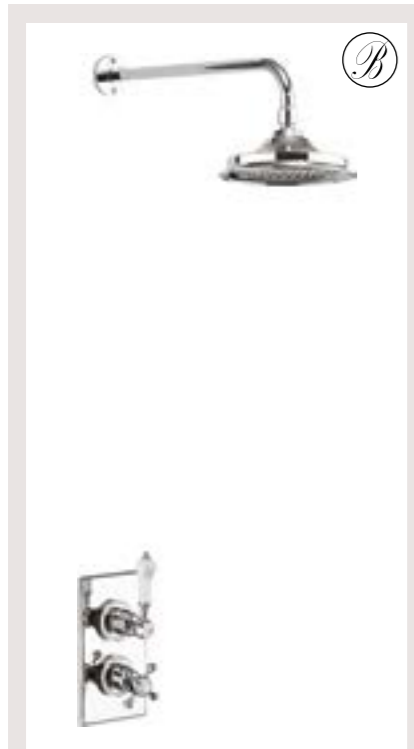

Available late Spring 2018.

Thermostatic single function, brass valve with independent temperature control

Traditional brass faceplate, Claremont handle with ceramic lever

390mm adjustable fixed shower arm