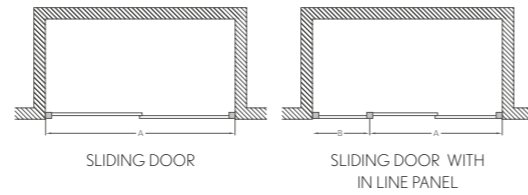

sliding doors

*This indicates depth of matching tray size available for use in a recessed installation. All enclosures are 1950 high and adjustable up to 20mm from each wall.

All shower posts are constructed from aluminium and can be installed with or without chrome ball header. Safety glass is 8mm thick and 3M™ easy clean coating.

Soft-close mechanisms are supplied with the door and can be fitted as an option.

Shower tray prices exclude waste

Z1205 £15

SOFT CLOSE SLIDING DOOR

Size*	Adjustment	Enclosure		Tray		Complete Price
		Code	Price	Code	Price	
1100 x 700	1070-1090	BU68 (C6S)	£699	Z1169	£200	£899
1100 x 760	1070-1090	BU68 (C6S)	£699	Z1170	£200	£899
1100 x 800	1070-1090	BU68 (C6S)	£699	Z1171	£200	£899
1100 x 900	1070-1090	BU68 (C6S)	£699	Z1172	£200	£899
1200 x 700	1170-1190	BU69 (C7S)	£749	Z1173	£200	£949
1200 x 760	1170-1190	BU69 (C7S)	£749	Z1174	£200	£949
1200 x 800	1170-1190	BU69 (C7S)	£749	Z1175	£200	£949
1200 x 900	1170-1190	BU69 (C7S)	£749	Z1176	£230	£979
1400 x 800	1370-1390	BU70 (C8S)	£849	Z1177	£325	£1,174
1400 x 900	1370-1390	BU70 (C8S)	£849	Z1178	£340	£1,189

SOFT CLOSE SLIDING DOOR WITH IN LINE PANEL

Size*	Adjustment	Enclosure		Tray		Complete Price
		Code	Price	Code	Price	
1500 x 700	1470-1490	BU71 (C7S+C16)	£998	Z1179	£340	£1,338
1500 x 760	1470-1490	BU71 (C7S+C16)	£998	Z1180	£340	£1,338
1500 x 800	1470-1490	BU71 (C7S+C16)	£998	Z1181	£400	£1,398
1600 x 700	1570-1590	BU72 (C8S+C15)	£1058	Z1182	£400	£1,458
1700 x 700	1670-1690	BU73 (C8S+C16)	£1098	Z1183	£420	£1,518
1700 x 760	1670-1690	BU73 (C8S+C16)	£1098	Z1184	£430	£1,528
1700 x 800	1670-1690	BU73 (C8S+C16)	£1098	Z1185	£450	£1,548