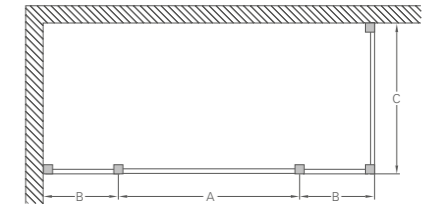

hinged doors

with in line and side panels

*This indicates depth of matching tray size available for use in a recessed installation.

All enclosures are 1950 high and adjustable up to 20mm from each wall.

All shower posts are constructed from aluminium and can be installed with or without chrome ball header. Safety glass is 8mm thick and 3M™ easy clean coating.

Shower tray prices exclude waste

Z1205 £15

Size*	Adjustment	Enclosure		Tray		Complete
		Code	Price	Code	Price	Price
1000 x 760	970-990, 730-750	BU19 (C20+C15+C12)	£1057	Z1166	£180	£1,237
1000 x 800	970-990, 770-790	BU20 (C20+C15+C13)	£1057	Z1167	£180	£1,237
1000 x 900	970-990, 870-890	BU21 (C20+C15+C14)	£1087	Z1168	£180	£1,267
1100 x 760	1070-1090, 730-750	BU23 (C20+C16+C12)	£1097	Z1170	£200	£1,297
1100 x 800	1070-1090, 770-790	BU24 (C20+C16+C13)	£1097	Z1171	£200	£1,297
1100 x 900	1070-1090, 870-890	BU25 (C20+C16+C14)	£1127	Z1172	£200	£1,327
1200 x 760	1170-1190, 730-750	BU27 (C20+C17+C12)	£1137	Z1174	£200	£1,337
1200 x 800	1170-1190, 770-790	BU28 (C20+C17+C13)	£1137	Z1175	£200	£1,337
1200 x 900	1170-1190, 870-890	BU29 (C20+C17+C14)	£1167	Z1176	£230	£1,397
1400 x 800	1370-1390, 770-790	BU30 (C20+C16+C16+C13)	£1346	Z1177	£325	£1,671
1400 x 900	1370-1390, 870-890	BU31 (C20+C16+C16+C14)	£1376	Z1178	£340	£1,716
1500 x 760	1470-1490, 730-750	BU33 (C21+C16+C16+C12)	£1396	Z1180	£340	£1,736
1500 x 800	1470-1490, 770-790	BU34 (C21+C16+C16+C13)	£1396	Z1181	£400	£1,796
1700 x 760	1670-1690, 730-750	BU37 (C21+C17+C17+C12)	£1476	Z1184	£430	£1,906
1700 x 800	1670-1690, 770-790	BU38 (C21+C17+C17+C13)	£1476	Z1185	£450	£1,926