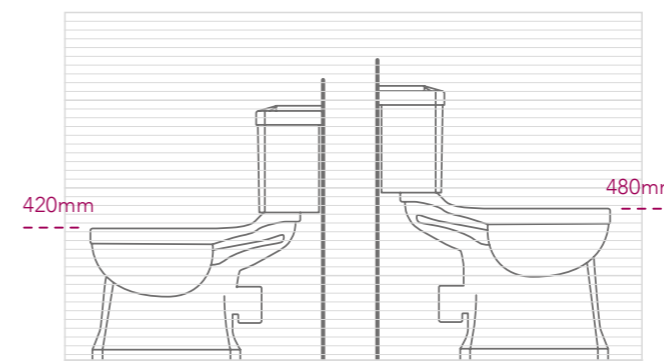

CLOSE COUPLED & LOW LEVEL WCS

Standard close coupled WC

Regal close coupled WC