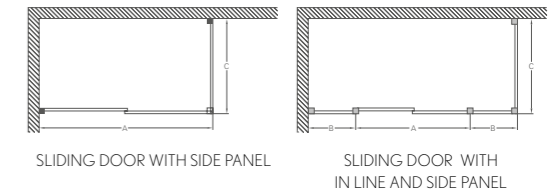

sliding doors with side panels

*This indicates depth of matching tray size available for use in a recessed installation. All enclosures are 1950 high and adjustable up to 20mm from each wall.

All shower posts are constructed from aluminium and can be installed with or without chrome ball header. Safety glass is 8mm thick and 3M™ easy clean coating.

Soft-close mechanisms are supplied with the door and can be fitted as an option.

Shower tray prices exclude waste

Z1205 £15

SOFT CLOSE SLIDING DOOR WITH SIDE PANEL

Size*	Adjustment	Enclosure		Tray		Complete Price
		Code	Price	Code	Price	
1100 x 760	1070-1090, 730-750	BU75 (C6S+C12)	£1048	Z1170	£200	£1,248
1100 x 800	1070-1090, 770-790	BU76 (C6S+C13)	£1048	Z1171	£200	£1,248
1100 x 900	1070-1090, 870-890	BU77 (C6S+C14)	£1078	Z1172	£200	£1,278
1200 x 760	1170-1190, 730-750	BU79 (C7S+C12)	£1098	Z1174	£200	£1,298
1200 x 800	1170-1190, 770-790	BU80 (C7S+C13)	£1098	Z1175	£200	£1,298
1200 x 900	1170-1190, 870-890	BU81 (C7S+C14)	£1128	Z1176	£230	£1,358
1400 x 800	1370-1390, 770-790	BU82 (C8S+C13)	£1198	Z1177	£325	£1,523
1400 x 900	1370-1390, 870-890	BU83 (C8S+C14)	£1228	Z1178	£340	£1,568

SOFT CLOSE SLIDING DOOR WITH IN LINE AND SIDE PANEL

Size*	Adjustment	Enclosure		Tray		Complete Price
		Code	Price	Code	Price	
1500 x 760	1470-1490, 730-750	BU85 (C7S+C16+C12)	£1,347	Z1180	£340	£1,687
1500 x 800	1470-1490, 770-790	BU86 (C7S+C16+C13)	£1,347	Z1181	£400	£1,747
1700 x 760	1670-1690, 730-750	BU89 (C8S+C16+C12)	£1,447	Z1184	£430	£1,877
1700 x 800	1670-1690, 770-790	BU90 (C8S+C16+C13)	£1,447	Z1185	£450	£1,897