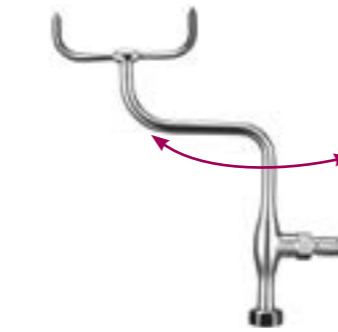

'S' ADJUSTERS

The S adjuster allows the telephone handset to be positioned over the bath - when you are done it drips into the bath. The bath shower mixer can be installed with or without the "S Adjuster".