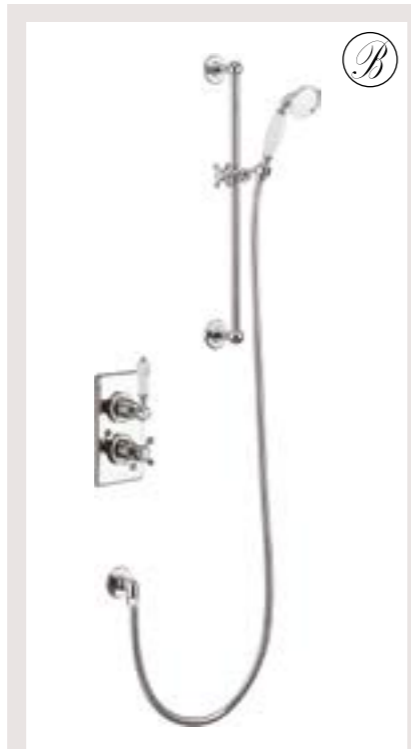

Thermostatic single function, brass valve with independent temperature control

Traditional brass faceplate, Claremont handle with ceramic lever

Slide rail including the elbow, hose and handset with ceramic handle

WHITE CERAMIC	
TF1H	£499
BLACK CERAMIC	
TF1H BLA	£499