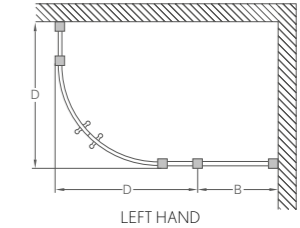

offset quadrants

*This indicates depth of matching tray size available for use in a recessed installation.

All enclosures are 1950 high and adjustable up to 20mm from each wall.

All shower posts are constructed from aluminium and can be installed with or without chrome ball header. Safety glass is 8mm thick and 3M™ easy clean coating.

Shower tray prices exclude waste

Z1205 £15

Size*	Adjustment	Enclosure		Tray		Complete
		Code	Price	Code	Price	Price
800 x 1000 Left hand	770 - 790, 970 - 990	BU41 (C22 + C15)	£998	Z1199	£250	£1,248
800 x 1000 Right hand	770 - 790, 970 - 990	BU41 (C22 + C15)	£998	Z1200	£250	£1,248
800 x 1200 Left hand	770 - 790, 1170 - 1190	BU91 (C22 + C17)	£1,078	Z1201	£280	£1,358
800 x 1200 Right hand	770 - 790, 1170 - 1190	BU91 (C22 + C17)	£1,078	Z1202	£280	£1,358
900 x 1200 Left hand	870 - 890, 1170 - 1190	BU42 (C23 + C16)	£1,048	Z1203	£310	£1,358
900 x 1200 Right hand	870 - 890, 1170 - 1190	BU42 (C23 + C16)	£1,048	Z1204	£310	£1,358