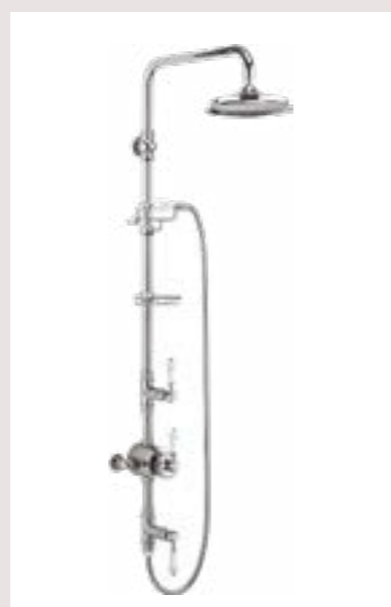

Thermostatic dual function brass
valve with two independent
on / off controls and central
temperature control

Traditional brass body, Claremont
handle with ceramic lever

Fixed cradle, 1500mm shower
hose and handset with ceramic
handle

28mm diameter vertical brass
shower riser

450mm adjustable fixed shower arm

Soap basket

6", 9", 12" AirBurst shower head

WHITE CERAMIC	
BF3S+V16	£1,518
BF3S+V17	£1,598
BF3S+V60	£1,648