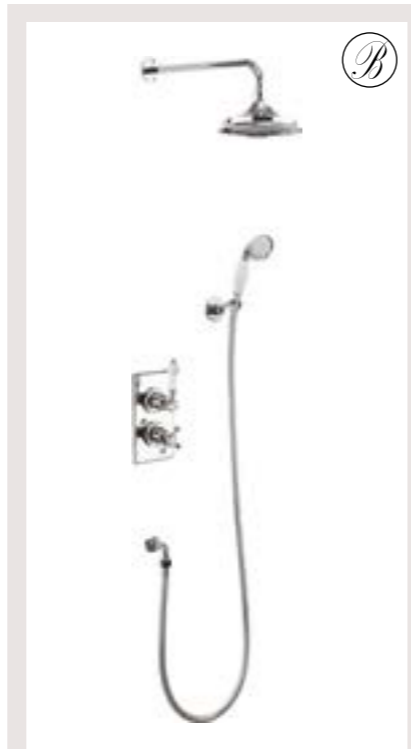

Traditional brass faceplate, Claremont handle with ceramic lever

Slide rail including the elbow, hose and handset with ceramic handle

WHITE CERAMIC	
TF1H	£499
BLACK CERAMIC	
TF1H BLA	£499

Thermostatic dual function brass valve with independent flow diverter and temperature control