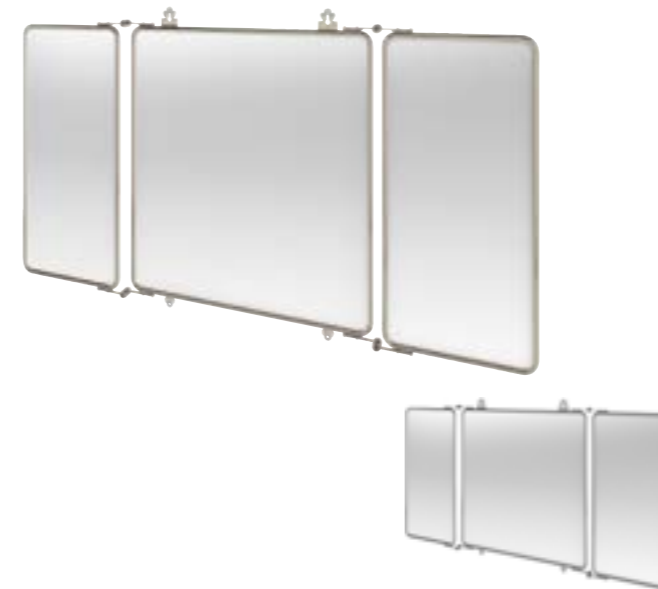

Three fold bathroom mirror with nickel / chrome plated brass frame
W 1143 D 30 H 600

NICKEL ARCA45 NKL
CHROME ARCA45 CHR

£1,029
£1,029