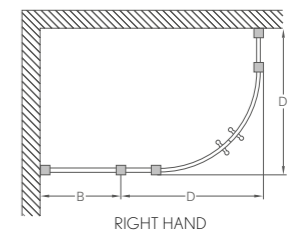

offset quadrants

*This indicates depth of matching tray size available for use in a recessed installation.

All enclosures are 1950 high and adjustable up to 20mm from each wall.

All shower posts are constructed from aluminium and can be installed with or without chrome ball header. Safety glass is 8mm thick and 3M™ easy clean coating.

Shower tray prices exclude waste

Z1205 £15

Size*	Adjustment	Enclosure		Tray		Complete
		Code	Price	Code	Price	Price
800 x 1000 Left hand	770 - 790, 970 - 990	BU41 (C22 + C15)	£998	Z1199	£250	£1,248
800 x 1000 Right hand	770 - 790, 970 - 990	BU41 (C22 + C15)	£998	Z1200	£250	£1,248
800 x 1200 Left hand	770 - 790, 1170 - 1190	BU91 (C22 + C17)	£1,078	Z1201	£280	£1,358
800 x 1200 Right hand	770 - 790, 1170 - 1190	BU91 (C22 + C17)	£1,078	Z1202	£280	£1,358
900 x 1200 Left hand	870 - 890, 1170 - 1190	BU42 (C23 + C16)	£1,048	Z1203	£310	£1,358
900 x 1200 Right hand	870 - 890, 1170 - 1190	BU42 (C23 + C16)	£1,048	Z1204	£310	£1,358