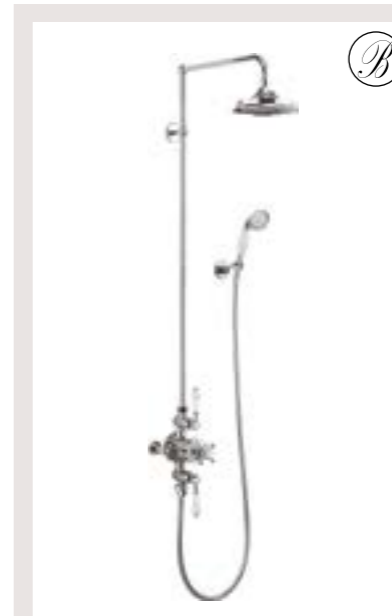

Thermostatic dual function brass valve with two independent on / off controls and central temperature control

Traditional brass body, Claremont handle with ceramic lever

Adjustable wall bracket, 1500mm shower hose and handset with ceramic handle

18mm diameter vertical brass shower riser

355mm adjustable swivel shower arm

6", 9", 12" AirBurst shower head

WHITE CERAMIC

BAF3S+V16	£938
BAF3S+V17	£1,018
BAF3S+V60	£1,068
BAF3S.EXT+V16	£1,007
BAF3S.EXT+V17	£1,087
BAF3S.EXT+V60	£1,137

BLACK CERAMIC

BAF3S BLA+V16	£938
BAF3S BLA+V17	£1,018
BAF3S BLA+V60	£1,068
BAF3S.EXT BLA+V16	£1,007
BAF3S.EXT BLA+V17	£1,087
BAF3S.EXT BLA+V60	£1,137

SHOWER HEAD HEIGHT

The standard riser pipe (V21) has a length of 856mm.

To increase the height of your shower head use the extended riser (V22) which has a length of 1814mm increasing the height by 958mm.

To order the extended riser simply add .EXT to the product code. For example BSF1S changes to BSF1S.EXT

Please see the website for details.

OPTIONS FOR SEVERN & AVON

CRADLE V24 +£49 SOAP BASKET V23 +£49

SLIDE RAIL V33 / V33 BLA +£59 / £71