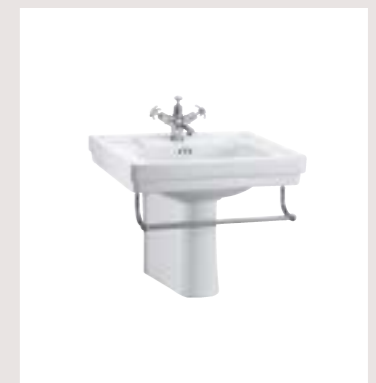

## Select your pedestal style

Choose from a standard, regal or semi pedestal, or add a touch of chrome with a washstand or towel rail.

580mm Contemporary basin shown with standard pedestal

580mm Contemporary basin shown with chrome washstand