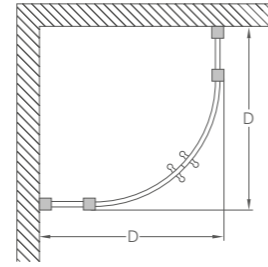

quadrants

*This indicates depth of matching tray size available for use in a recessed installation.

All enclosures are 1950 high and adjustable up to 20mm from each wall.

All shower posts are constructed from aluminium and can be installed with or without chrome ball header. Safety glass is 8mm thick and 3M™ easy clean coating.

Shower tray prices exclude waste

Z1205 £15

Size*	Adjustment	Enclosure		Tray		Complete
		Code	Price	Code	Price	Price
800 x 800	770 - 790	BU39 (C22)	£789	Z1192	£135	£924
900 x 900	870 - 890	BU40 (C23)	£799	Z1193	£175	£974