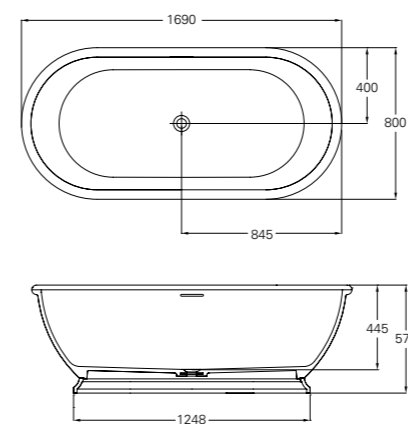

Albany free standing natural stone bath
W 800 L 1690 H 570

ARC21

£3,999

Tap Hole Options
Not suitable for rim mounted taps

Overflow
Integrated overflow (excluding the bath waste)

· ALL · Albany free-standing natural stone bath with overflow and waste, shown with bath shower mixer and stand pipes in nickel.