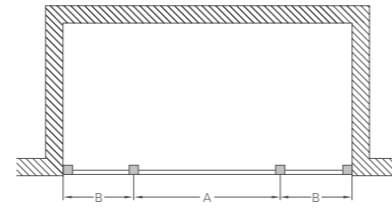

hinged doors

with in line panels

*This indicates depth of matching tray size available for use in a recessed installation.

All enclosures are 1950 high and adjustable up to 20mm from each wall.

All shower posts are constructed from aluminium and can be installed with or without chrome ball header. Safety glass is 8mm thick and 3M™ easy clean coating.

Shower tray prices exclude waste

Z1205 £15

Size*	Adjustment	Enclosure		Tray		Complete
		Code	Price	Code	Price	Price
1000 x 700	960-1000	BU4 (C20+C15)	£708	Z1165	£180	£888
1000 x 760	960-1000	BU4 (C20+C15)	£708	Z1166	£180	£888
1000 x 800	960-1000	BU4 (C20+C15)	£708	Z1167	£180	£888
1000 x 900	960-1000	BU4 (C20+C15)	£708	Z1168	£180	£888
1000 x 1000	960-1000	BU4 (C20+C15)	£708	Z1162	£260	£968
1100 x 700	1060-1100	BU5 (C20+C16)	£748	Z1169	£200	£948
1100 x 760	1060-1100	BU5 (C20+C16)	£748	Z1170	£200	£948
1100 x 800	1060-1100	BU5 (C20+C16)	£748	Z1171	£200	£948
1100 x 900	1060-1100	BU5 (C20+C16)	£748	Z1172	£200	£948
1200 x 700	1160-1200	BU6 (C20+C17)	£788	Z1173	£200	£988
1200 x 760	1160-1200	BU6 (C20+C17)	£788	Z1174	£200	£988
1200 x 800	1160-1200	BU6 (C20+C17)	£788	Z1175	£200	£988
1200 x 900	1160-1200	BU6 (C20+C17)	£788	Z1176	£230	£1,018
1400 x 800	1360-1400	BU7 (C20+C16+C16)	£997	Z1177	£325	£1,322
1400 x 900	1360-1400	BU7 (C20+C16+C16)	£997	Z1178	£340	£1,337
1500 x 700	1460-1500	BU8 (C21+C16+C16)	£997	Z1179	£340	£1,337
1500 x 760	1460-1500	BU8 (C21+C16+C16)	£997	Z1180	£340	£1,337
1500 x 800	1460-1500	BU8 (C21+C16+C16)	£997	Z1181	£400	£1,397
1600 x 700	1560-1600	BU9 (C20+C17+C17)	£1,077	Z1182	£400	£1,477
1700 x 700	1660-1700	BU10 (C21+C17+C17)	£1,127	Z1183	£420	£1,547
1700 x 760	1660-1700	BU10 (C21+C17+C17)	£1,127	Z1184	£430	£1,557
1700 x 800	1660-1700	BU10 (C21+C17+C17)	£1,127	Z1185	£450	£1,577