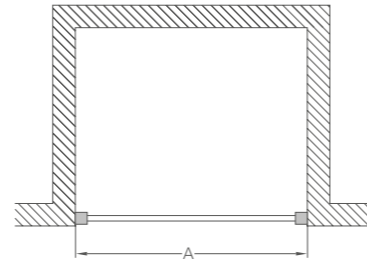

hinged doors

*This indicates depth of matching tray size available for use in a recessed installation.

All enclosures are 1950 high and adjustable up to 20mm from each wall.

All shower posts are constructed from aluminium and can be installed with or without chrome ball header. Safety glass is 8mm thick and 3M™ easy clean coating.

Shower tray prices exclude waste

Z1205 £15

Size*	Adjustment	Enclosure		Tray		Complete
		Code	Price	Code	Price	Price
760 x 760	720 - 760	BU1 (C19)	£449	Z1159	£90	£539
800 x 800	760 - 800	BU2 (C20)	£499	Z1160	£100	£599
900 x 760	860 - 900	BU3 (C21)	£549	Z1163	£180	£729
900 x 800	860 - 900	BU3 (C21)	£549	Z1164	£180	£729
900 x 900	860 - 900	BU3 (C21)	£549	Z1161	£170	£719
900 x 1200	860 - 900	BU3 (C21)	£549	Z1176	£230	£779