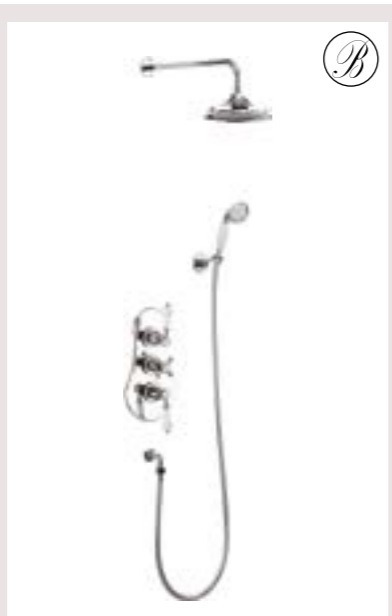

Traditional brass faceplate, Claremont handle with ceramic lever

390mm adjustable fixed shower arm

6", 9", 12" AirBurst shower head

WHITE CERAMIC

VF1S+V16	£518
VF1S+V17	£598
VF1S+V60	£648

Thermostatic dual function brass valve with two independent on / off controls and central temperature control