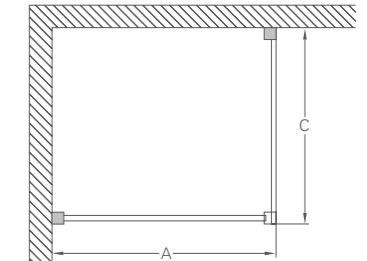

hinged doors and side panels

*This indicates depth of matching tray size available for use in a recessed installation.

All enclosures are 1950 high and adjustable up to 20mm from each wall.

All shower posts are constructed from aluminium and can be installed with or without chrome ball header. Safety glass is 8mm thick and 3M™ easy clean coating.

Shower tray prices exclude waste

Z1205 £15

Size*	Adjustment	Enclosure		Tray		Complete
		Code	Price	Code	Price	Price
760 x 760	730 - 750	BU11 (C19 + C12)	£798	Z1159	£90	£888
760 x 900	730 - 750, 870 - 890	BU12 (C19 + C14)	£828	Z1163	£180	£1,008
800 x 800	770 - 790	BU13 (C20 + C13)	£848	Z1160	£100	£948
800 x 900	770 - 790, 870 - 890	BU14 (C20 + C14)	£878	Z1164	£180	£1,058
900 x 760	870 - 890, 730 - 750	BU15 (C21 + C12)	£898	Z1163	£180	£1,088
900 x 800	870 - 890, 770 - 790	BU16 (C21 + C13)	£898	Z1164	£180	£1,088
900 x 900	870 - 890	BU17 (C21 + C14)	£928	Z1161	£170	£1,098