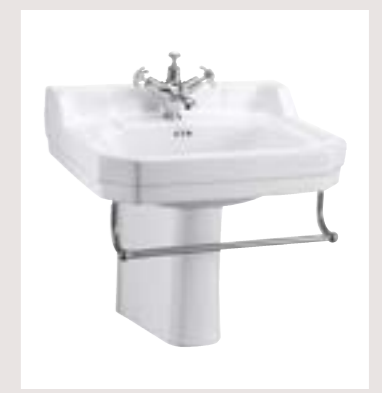

## Select your pedestal style

Choose from a standard, regal or semi pedestal, or add a touch of chrome with a washstand or towel rail.

610mm Edwardian rectangular basin shown with standard pedestal

610mm Edwardian rectangular basin shown with chrome washstand