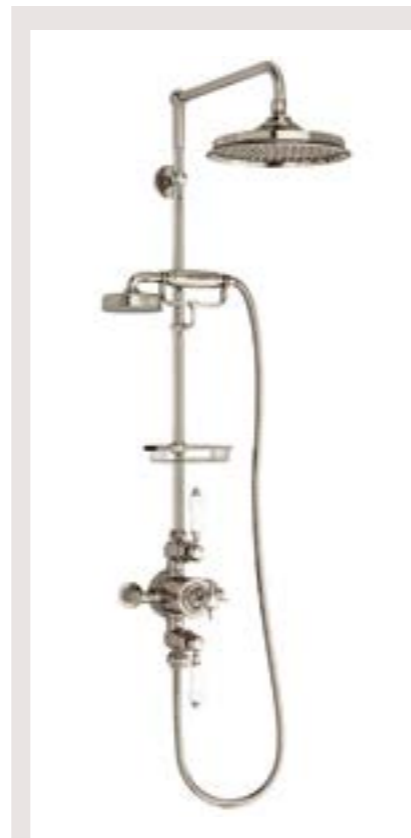

- NICKEL WITH 9" SHOWER HEAD  
**ARC73 + ARCV17 NKL £768**
- NICKEL WITH 12" SHOWER HEAD  
**ARC73 + ARCV60 NKL £878**

Shower valve, shower arm, shower head, rail, handset and hose packs

- NICKEL WITH 9" SHOWER HEAD  
**ARC64 + ARCV17 NKL £1,268**
- NICKEL WITH 12" SHOWER HEAD  
**ARC64 + ARCV60 NKL £1,378**