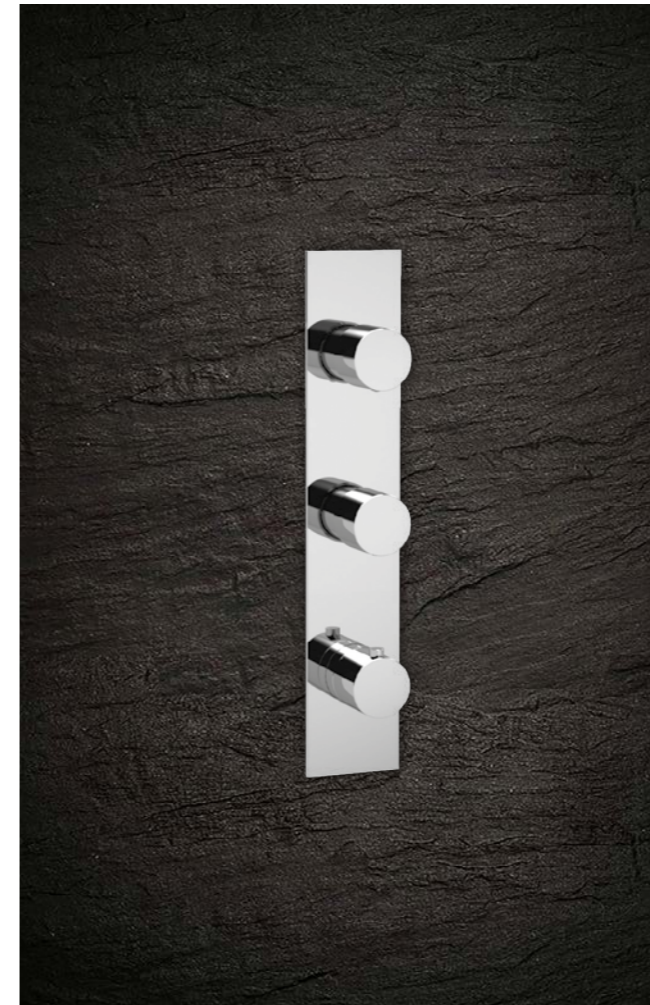

Tech *thermostatic mixers*

2

2 outlet

- ✓ Minimum 0.2 bar
- ✓ 3/4" connections
- ✓ 70mm install depth
- ✓ High flow rates
- ✓ With handset & hose

12203H complete valve chrome £599

2

2 outlet

- ✓ Minimum 0.2 bar
- ✓ 3/4" connections
- ✓ 70mm install depth
- ✓ High flow rates
- ✓ With handset & hose

12203B complete valve chrome £649

Optional finishes available **Inox** RRP+40% **Copper** RRP+40% **Bronze** RRP+40% **Gold** RRP+50% **Rose Gold** RRP+50%