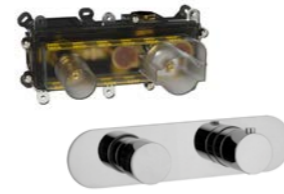

1
1 way

- ✓ Minimum 0.2 bar
- ✓ 3/4" connections
- ✓ 70mm install depth
- ✓ High flow rates
- ✓ Horizontal installation

Pepe 1 way thermostatic mixer

83102L	chrome trim set	£149
VB102L	VersoBox	£290
total		£439