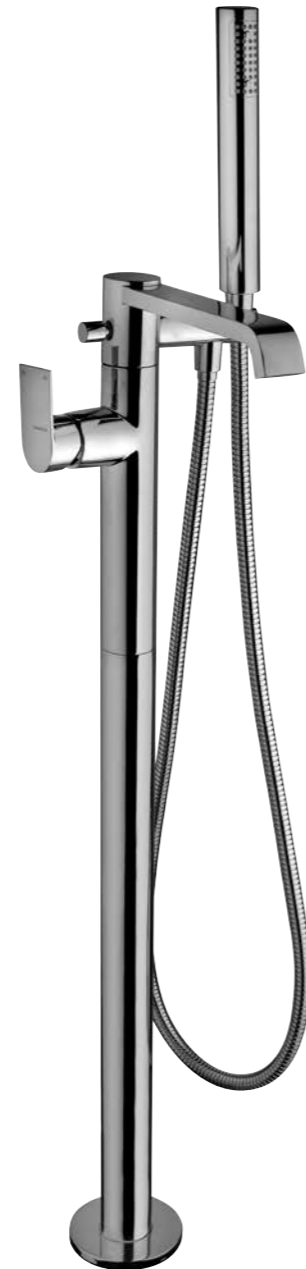

Tolomeo mixers

- ✓ Minimum 0.5 bar
- ✓ Height 226mm
- ✓ With diverter
- ✓ Pullout hand shower

Tolomeo 3 hole bath/shower mixer

83028.00	chrome	£435
83028.70	inox	£767
83028.72	matt white	£767
83028.79	matt black	£767
83028.89	black chrome	£628
83028.02	gold	£1026
83028.82	brushed gold	£1095

- ✓ Minimum 0.5 bar
- ✓ Height 228mm
- ✓ With diverter
- ✓ Spout
- ✓ Pullout hand shower

Tolomeo 4 hole bath/shower mixer

83029.00	chrome	£514
83029.70	inox	£909
83029.72	matt white	£909
83029.79	matt black	£909
83029.89	black chrome	£745
83029.02	gold	£1212
83029.82	brushed gold	£1294

- ✓ Minimum 0.5 bar
- ✓ Width 340mm
- ✓ Projection 189mm
- ✓ Shower mixer & kit

Tolomeo wall mounted bath/shower

83003.00	chrome	£801
83003.70	inox	£1417
83003.72	matt white	£1417
83003.79	matt black	£1417
83003.89	black chrome	£1158
83003.02	gold	£1887
83003.82	brushed gold	£2016

- ✓ Minimum 0.5 bar
- ✓ Height 1144.5mm
- ✓ Projection 197.5mm
- ✓ With handset & hose

Tolomeo mono bath/shower mixer

83096.00	chrome	£1660

- ✓ Minimum 0.5 bar
- ✓ Height 165mm
- ✓ Width 100mm

Tolomeo manual mixer with diverter

83010.00	chrome	£243
83010.70	inox	£398
83010.72	matt white	£398
83010.79	matt black	£398
83010.89	black chrome	£325
83010.02	gold	£530
83010.82	brushed gold	£565

2
2 way

- ✓ Minimum 0.5 bar
- ✓ Height 220mm
- ✓ Width 150mm
- ✓ 70mm install depth

Tolomeo 2 way thermostatic mixer

83630.00	chrome	£473
83630.70	inox	£833
83630.72	matt white	£833
83630.79	matt black	£833
83630.89	black chrome	£682
83630.02	gold	£1110
83630.82	brushed gold	£1186

- ✓ Minimum 0.5 bar
- ✓ Height 130mm
- ✓ Width 100mm

Tolomeo manual shower mixer

83016.00	chrome	£158
83016.70	inox	£256
83016.72	matt white	£256
83016.79	matt black	£256
83016.89	black chrome	£211
83016.02	gold	£341
83016.82	brushed gold	£366

3
3 outlet

- ✓ Minimum 0.5 bar
- ✓ Height 275mm
- ✓ Width 150mm
- ✓ 70mm install depth

Tolomeo 3 outlet thermostatic mixer

83631.00	chrome	£606
83631.70	inox	£1070
83631.72	matt white	£1070
83631.79	matt black	£1070
83631.89	black chrome	£817
83631.02	gold	£1335
83631.82	brushed gold	£1426

- ✓ Minimum 0.5 bar
- ✓ Width 216mm
- ✓ Height 75mm
- ✓ With handset & hose

Tolomeo wall mounted bath/shower

83015.00	chrome	£615
83015.70	inox	£1085
83015.72	matt white	£1085
83015.79	matt black	£1085
83015.89	black chrome	£887
83015.02	gold	£1543
83015.82	brushed gold	£1543