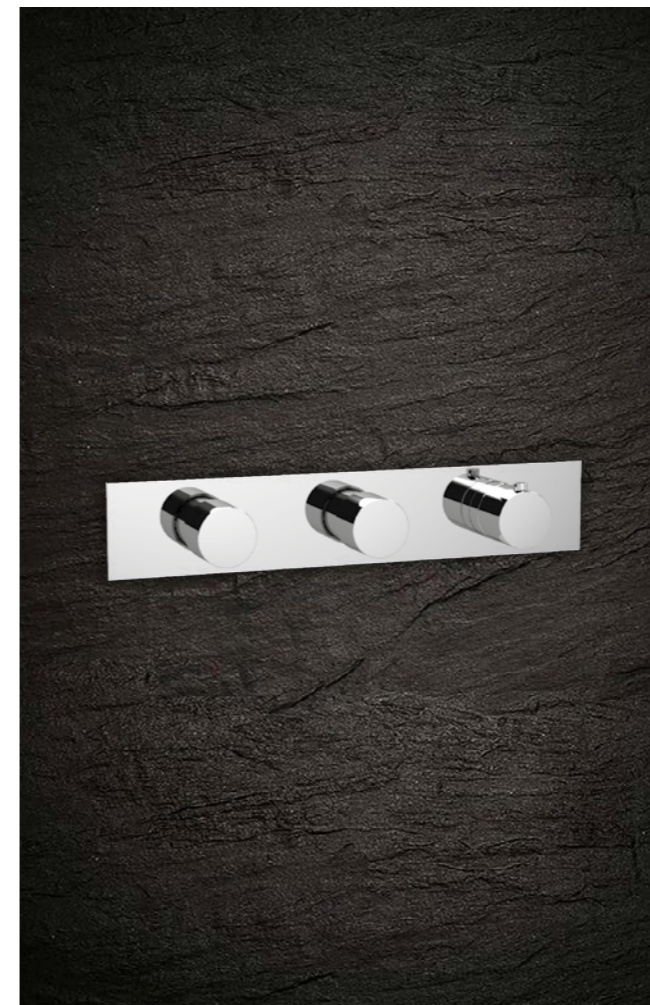

Tech *thermostatic mixers*

2

2 outlet

- ✓ Minimum 0.2 bar
- ✓ 3/4" connections
- ✓ 70mm install depth
- ✓ High flow rates
- ✓ With handset & hose

12203H complete valve chrome £599

2

2 outlet

- ✓ Minimum 0.2 bar
- ✓ 3/4" connections
- ✓ 70mm install depth
- ✓ High flow rates
- ✓ With handset & hose

12203B complete valve chrome £649

Optional finishes available **Inox** RRP+40% **Copper** RRP+40% **Bronze** RRP+40% **Gold** RRP+50% **Rose Gold** RRP+50%