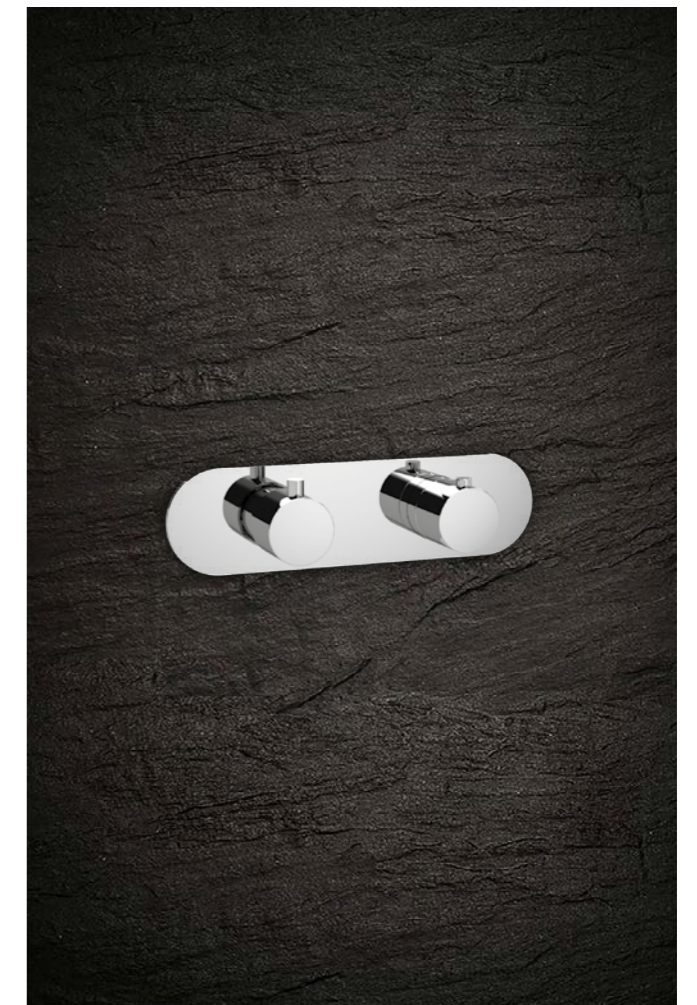

Pepe thermostatic mixers

2
2 outlet

- ✓ Minimum 0.2 bar
- ✓ 3/4" connections
- ✓ 70mm install depth
- ✓ High flow rates
- ✓ With handset & hose

83203H complete valve chrome £599

2
2 outlet

- ✓ Minimum 0.2 bar
- ✓ 3/4" connections
- ✓ 70mm install depth
- ✓ High flow rates
- ✓ With handset & hose

83203B complete valve chrome £649

2
2 way

- ✓ Minimum 0.2 bar
- ✓ 3/4" connections
- ✓ 70mm install depth
- ✓ High flow rates
- ✓ Pullout hand shower

83203D complete valve chrome £649

Optional finishes available **Inox** RRP+40% **Copper** RRP+40% **Bronze** RRP+40% **Gold** RRP+50% **Rose Gold** RRP+50%