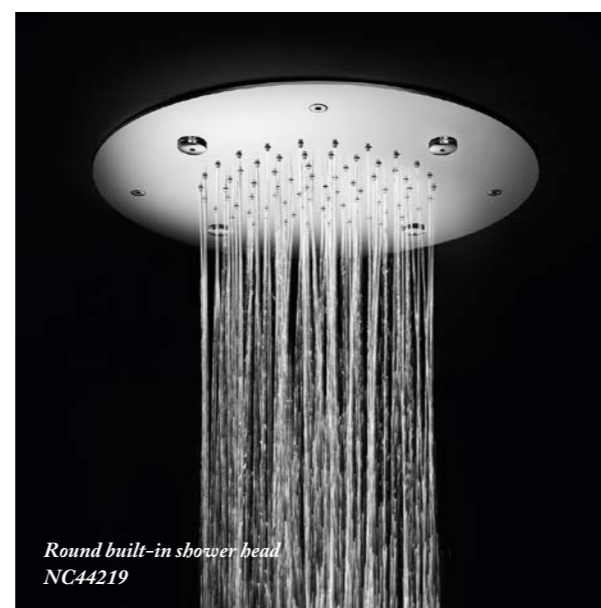

Built-in shower heads

Built-in shower heads

✓ Minimum 0.5 bar
✓ 1 rain outlet
✓ Flush ceiling mounted
✓ 300x300mm

Diva Square built-in shower head

NC44171 chrome £599

✓ Minimum 0.5 bar
✓ 1 rain outlet
✓ Flush ceiling mounted
✓ 420x420mm

Capri built-in shower head

NC44096 chrome £829

✓ Minimum 0.5 bar
✓ 1 rain outlet
✓ Flush ceiling mounted
✓ 530x519mm

Arabesque built-in shower head

NC44203 chrome £979

✓ Minimum 0.5 bar
✓ 1 rain outlet
✓ Flush ceiling mounted
✓ Ø598mm

Arabesque built-in shower head

NC44205 chrome £949

✓ Minimum 0.5 bar
✓ 1 rain outlet
✓ Flush ceiling mounted
✓ Ø500mm

Diva Round built-in shower head

NC44047 chrome £879

✓ Minimum 0.5 bar
✓ 1 rain outlet
✓ 1 mist outlet
✓ Flush ceiling mounted
✓ Ø380mm

Diva Round built-in shower head

NC44219 chrome £789

✓ Minimum 0.5 bar
✓ 1 rain outlet
✓ 1 cascade outlet
✓ Wall mounted
✓ 555x260mm

Carina XL wall shower

NC44108 chrome £879

✓ Minimum 0.5 bar
✓ 1 rain outlet
✓ Flush ceiling mounted
✓ Ø280mm

Diva Round built-in shower head

NC44170 chrome £569