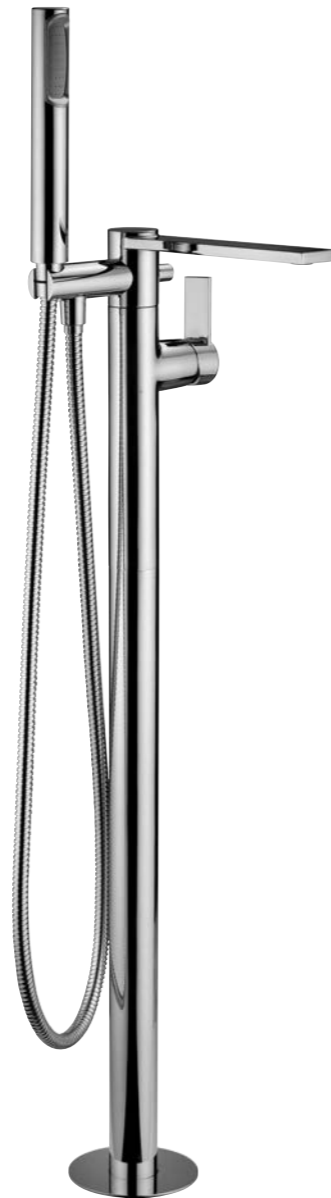

**Gaia wall mounted basin mixer**

55034.00	chrome	£552
55034.70	inox	£865

- ✓ Minimum 0.5 bar
- ✓ Height 169.5mm
- ✓ Projection 101mm
- ✓ With pop up waste

**Gaia mono bidet mixer**

55103.00	chrome	£252
55103.70	inox	£470

# Gaia mixers

**Gaia mono freestanding mixer**

55095.00 chrome £1433

- ✓ Minimum 0.5 bar
- ✓ Height 1146mm
- ✓ Projection 192.5mm
- ✓ No pop up waste

**Gaia mono freestanding bath/shower**

55096.00 chrome £1663