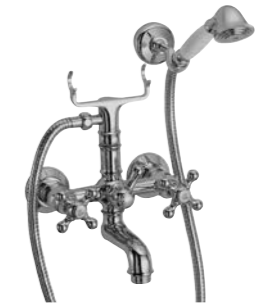

### Dedra mono bidet mixer

21066.00	chrome	£234
21066.02	gold	£514
21066.09	bronze	£432
21066.20	chrome-gold	£350

- ✓ Minimum 0.5 bar
- ✓ Outlet with holder
- ✓ With handset & hose

### Dedra outlet & holder

21400.00	chrome	£155
21400.02	gold	£391
21400.09	bronze	£328
21400.20	chrome-gold	£265

- ✓ Minimum 0.5 bar
- ✓ Projection 139mm
- ✓ With handset & hose

### Dedra wall mounted bath/shower

21002.00	chrome	£372
21002.02	gold	£874
21002.09	bronze	£735
21002.20	chrome-gold	£596

- ✓ Minimum 0.5 bar
- ✓ Outlet with holder
- ✓ With diverter
- ✓ With handset & hose