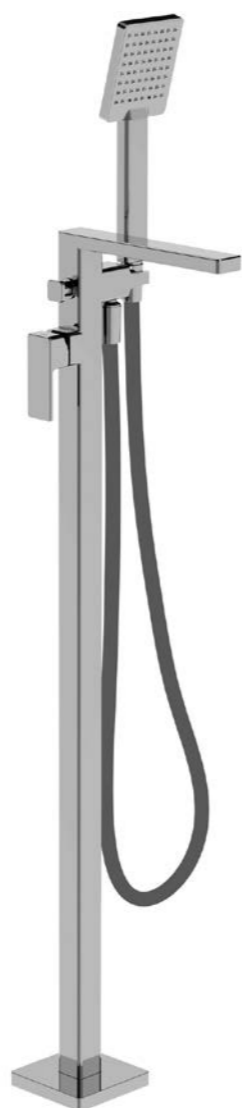

Profili mixers

Profili mixers

- ✓ Minimum 0.5 bar
- ✓ Height 193mm
- ✓ With diverter
- ✓ Spout
- ✓ Pullout hand shower

Profili 5 hole bath/shower mixer

45847.00	chrome	£742
45847.72	white	£964
45847.79	black	£964
45847.70	inox	£1112

- ✓ Minimum 0.5 bar
- ✓ Width 380mm
- ✓ Projection 137mm
- ✓ With handset & hose

Profili wall mounted bath/shower

45040.00	chrome	£468
45040.72	white	£608
45040.79	black	£608
45040.70	inox	£702

- ✓ Minimum 0.5 bar
- ✓ Height 60mm
- ✓ Width 137mm
- ✓ Hot & Cold mixer
- ✓ With handset & hose

Profili douche kit with shut-off

45211.00	chrome	£276
45211.72	white	£359
45211.79	black	£359

- ✓ Minimum 0.5 bar
- ✓ Height 1052mm
- ✓ Projection 173mm
- ✓ With handset & hose

Profili freestanding bath/shower mixer

45044.00	chrome	£1008

- ✓ Minimum 0.5 bar
- ✓ Projection 137mm

Profili wall mounted bath spout

45244.00	chrome	£155
45244.72	white	£202
45244.79	black	£202
45244.70	inox	£233

- ✓ Minimum 0.5 bar
- ✓ Wall mounted
- ✓ 1 inlets & 3 outlets
- ✓ Width 70mm

Profili 3 way diverter

45151.00	chrome	£192
45151.72	white	£250
45151.79	black	£250
45151.70	inox	£288

- ✓ Minimum 0.5 bar
- ✓ Width 107mm
- ✓ Height 158mm

Profili manual shower mixer

45050.00	chrome	£122
45050.72	white	£160
45050.79	black	£160
45050.70	inox	£184

- ✓ Minimum 0.5 bar
- ✓ Wall mounted
- ✓ 2 inlets & 2 outlets
- ✓ Width 70mm

Profili 2 way diverter

45141.00	chrome	£174
45141.72	white	£227
45141.79	black	£227
45141.70	inox	£262

- ✓ Minimum 0.5 bar
- ✓ Wall mounted
- ✓ Width 70mm

Profili 3/4" stop valve

45062.00	chrome	£132
45062.72	white	£172
45062.79	black	£172
45062.70	inox	£198

- ✓ Minimum 0.5 bar
- ✓ Width 107mm
- ✓ Height 158mm
- ✓ With diverter

Profili manual mixer with diverter

45060.00	chrome	£210
45060.72	white	£274
45060.79	black	£274
45060.70	inox	£316