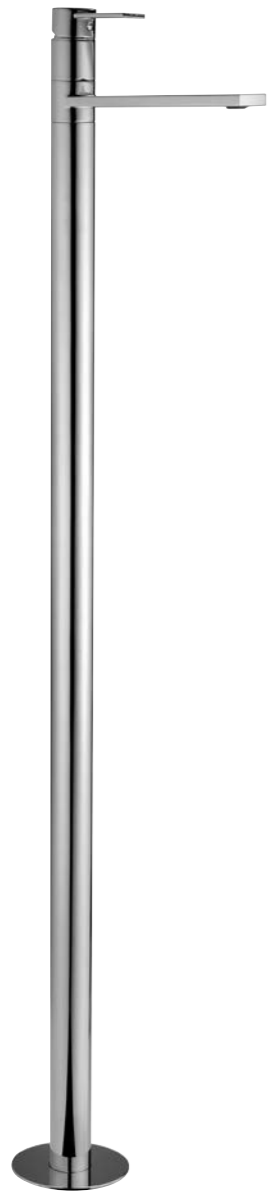

**Gaia wall mounted basin mixer**

55034.00	chrome	£552
55034.70	inox	£865

- ✓ Minimum 0.5 bar
- ✓ Height 169.5mm
- ✓ Projection 101mm
- ✓ With pop up waste

**Gaia mono bidet mixer**

55103.00	chrome	£252
55103.70	inox	£470

# Gaia mixers

**Gaia mono freestanding mixer**

55095.00 chrome £1433

- ✓ Minimum 0.5 bar
- ✓ Height 1146mm
- ✓ Projection 192.5mm
- ✓ No pop up waste

**Gaia mono freestanding bath/shower**

55096.00 chrome £1663