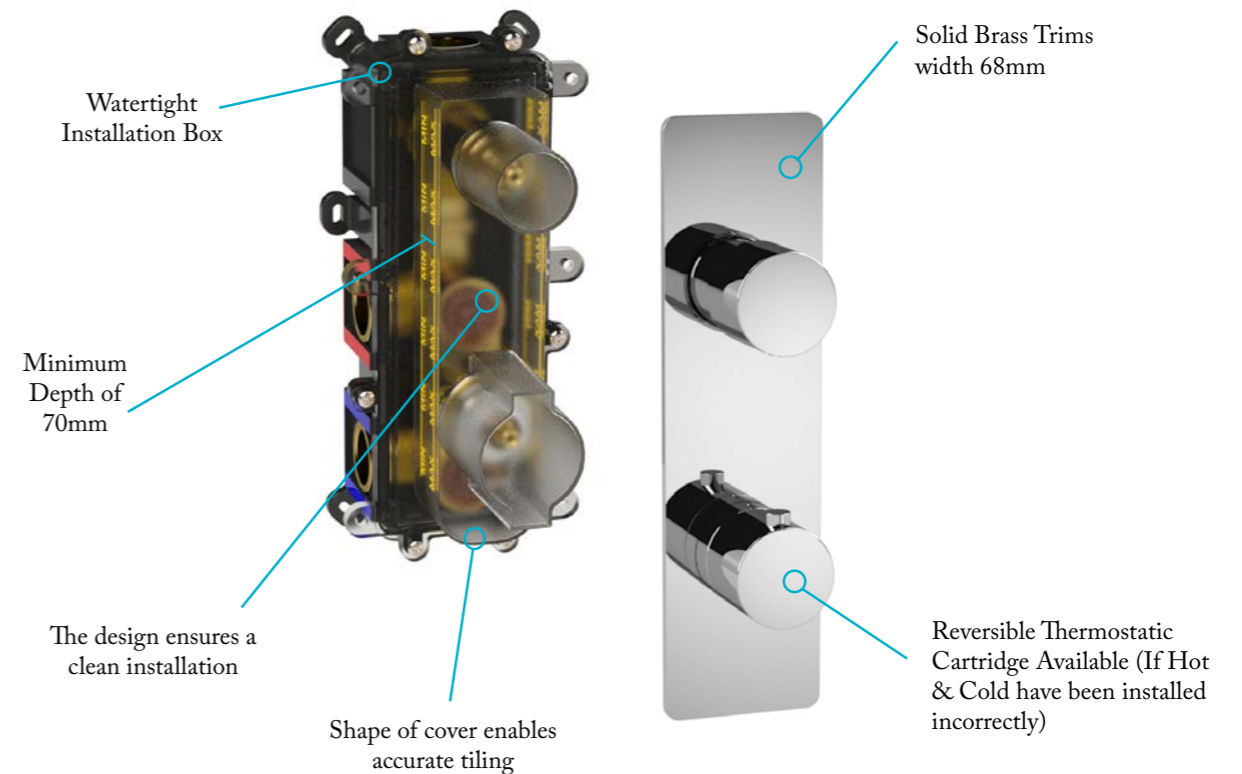

Always check that your thermostatic mixer is suitable for the products that you have installed.

*Has your thermostatic valve been installed incorrectly? No Code provides a quick solution with a reversible thermostatic cartridge to save you the trouble of reinstalling the product.*

## Easy Install VersoBox

The new VersoBox is a solid brass valve within an easy to install watertight box. Not only does the Install Box ensure a watertight install, the clear plastic front cover protects during any plastering or wall finishing. We also supply a Tanking membrane normally used only in wet room applications. The box has such a shallow depth of between 70–90mm it can be used in any type of wall, and ensures an accurate tiled finish thanks to its straight finish.

Shower valves will perform at a low minimum pressure of 0.2 bar with high flow rates for an enjoyable water experience (see page 148 for flow rate information).

Trim sets are solid brass with the option of Chrome, Inox, Copper or Gold finishes to coordinate with your chosen brassware colour scheme. Shower mixers are available with 1, 2, 3 or 4 exits with vertical or horizontal plates.