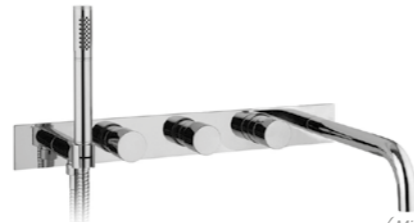

# Tech *thermostatic mixers*

2

2 outlet

- ✓ Minimum 0.2 bar
- ✓ 3/4" connections
- ✓ 70mm install depth
- ✓ High flow rates
- ✓ With handset & hose

**Tech 2 outlet thermostatic mixer**

12203H complete valve chrome £599