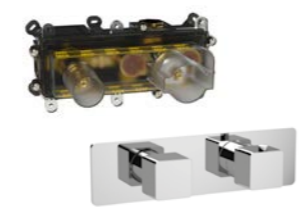

# Profili *thermostatic mixers*

**1**  
1 way

- ✓ Minimum 0.2 bar
- ✓ 3/4" connections
- ✓ 70mm install depth
- ✓ High flow rates
- ✓ Vertical installation

**Profili 1 way thermostatic mixer**

45102P	chrome trim set	£149
VB102P	VersoBox	£290
total		£439