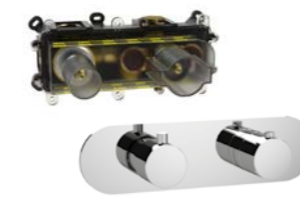

3
3 way

- ✓ Minimum 0.2 bar
- ✓ 3/4" connections
- ✓ 70mm install depth
- ✓ High flow rates
- ✓ Horizontal installation

Pepe 3 way thermostatic mixer

83302L	chrome trim set	£149
VB302L	VersoBox	£390
total		£539