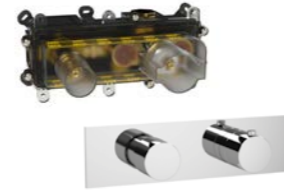

1
1 way

- ✓ Minimum 0.2 bar
- ✓ 3/4" connections
- ✓ 70mm install depth
- ✓ High flow rates
- ✓ Horizontal installation

Tech 1 way thermostatic mixer

12102L	chrome trim set	£149
VB102L	VersoBox	£290
total		£439