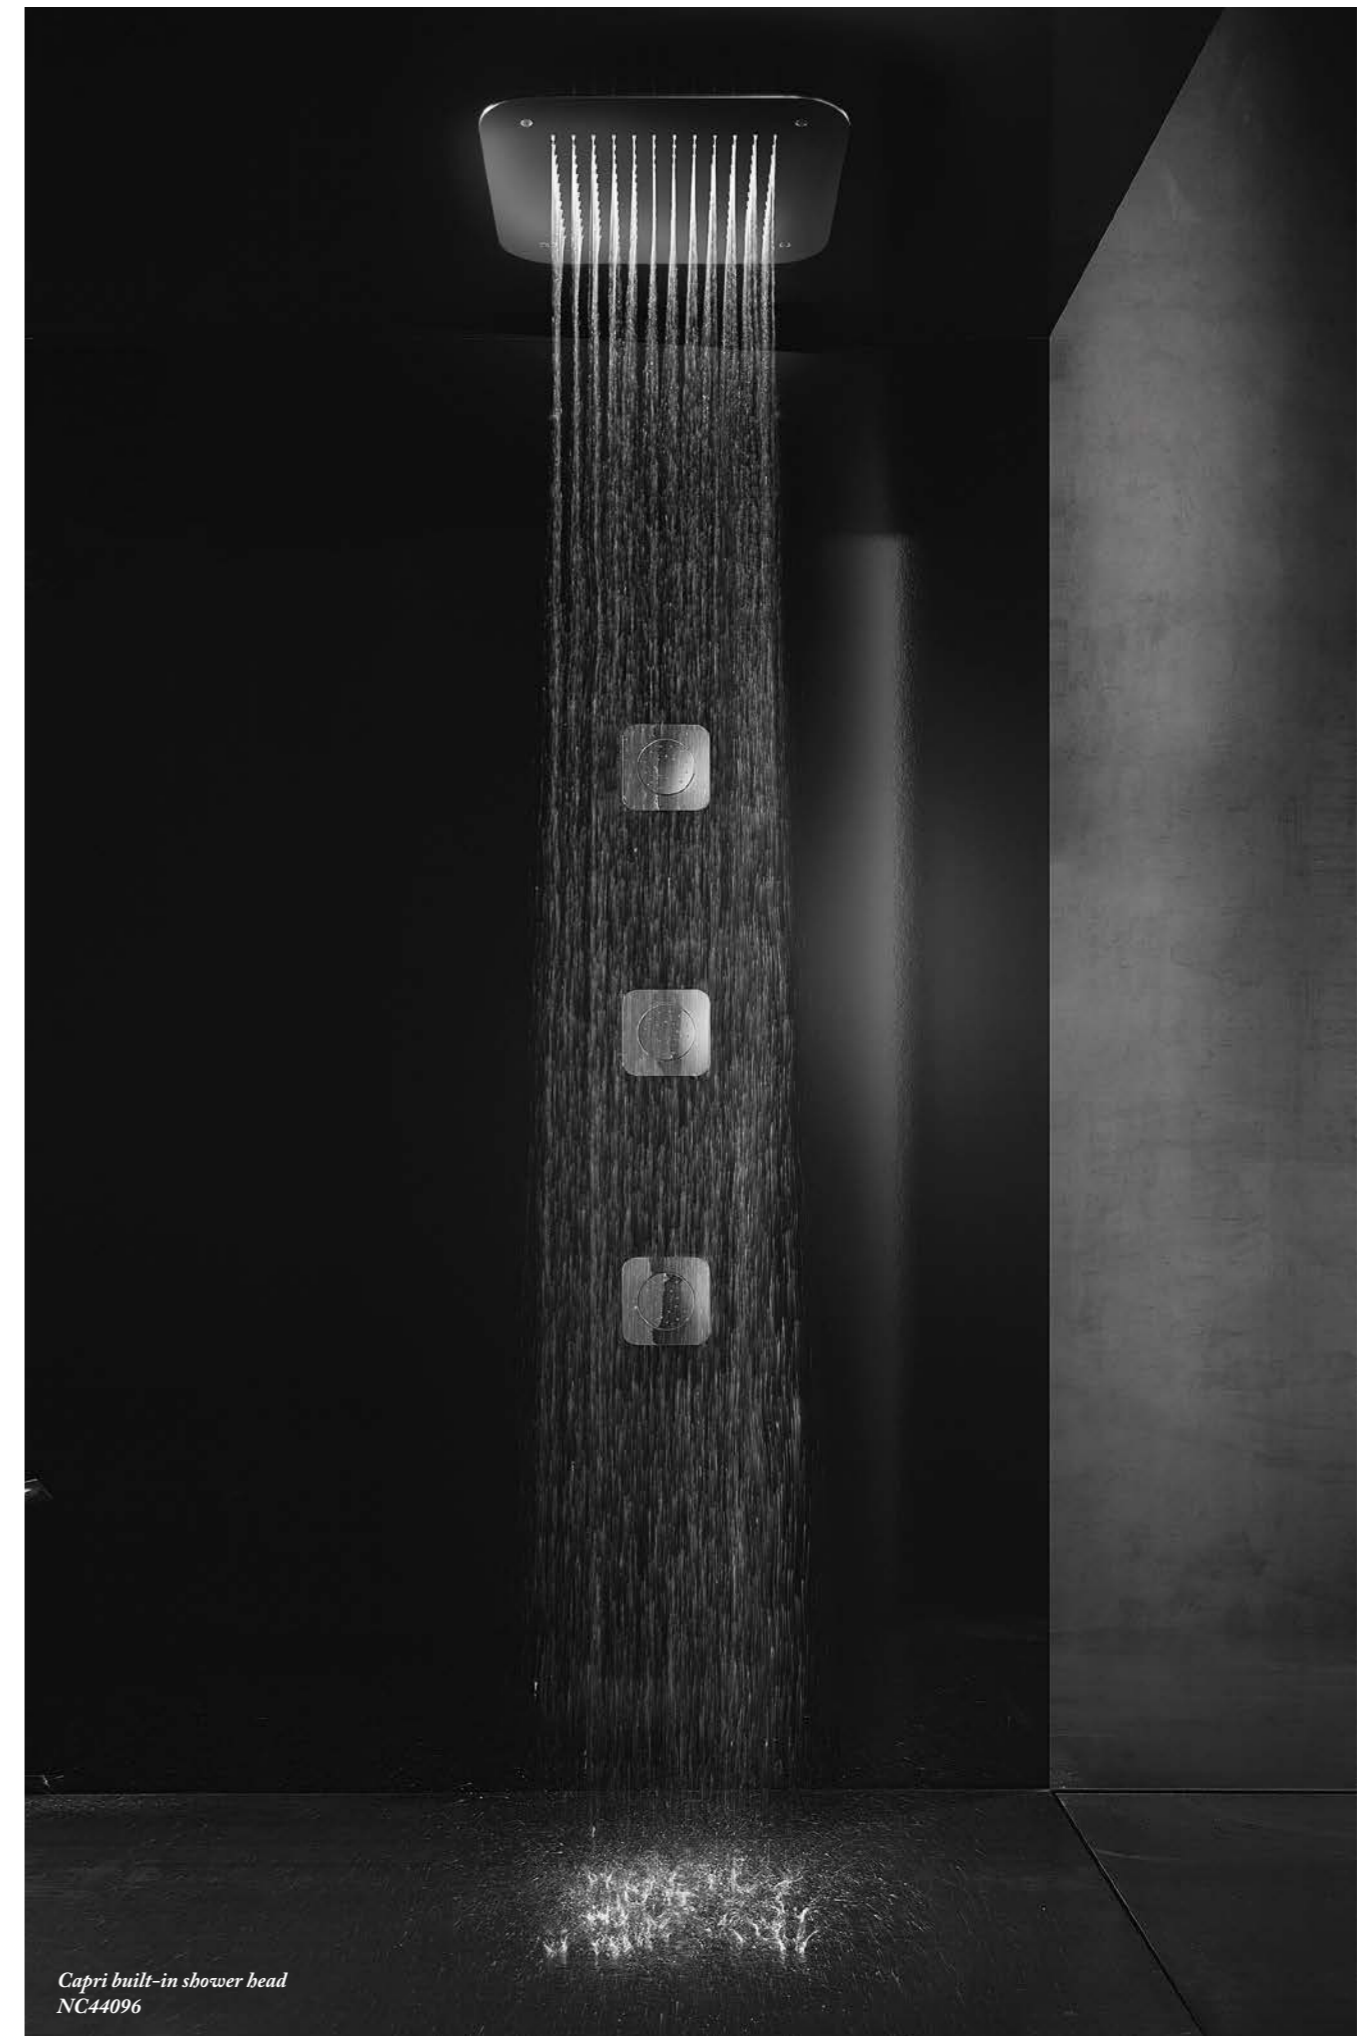

Capri built-in shower head
NC44096