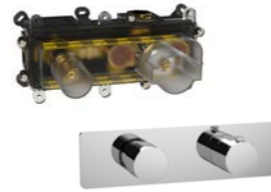

1
1 way

- ✓ Minimum 0.2 bar
- ✓ 3/4" connections
- ✓ 70mm install depth
- ✓ High flow rates
- ✓ Horizontal installation

Laghi 1 way thermostatic mixer

44102L	chrome trim set	£149
VB102L	VersoBox	£290
total		£439