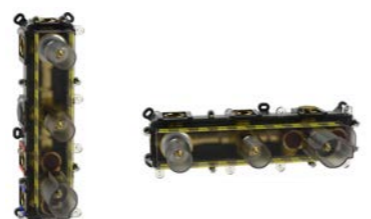

VersoBox 4 outlet flow rates

0.2 bar	8.5 l/m
0.5 bar	13.9 l/m
1.0 bar	20.4 l/m
2.0 bar	29.23 l/m
3.0 bar	35.7 l/m