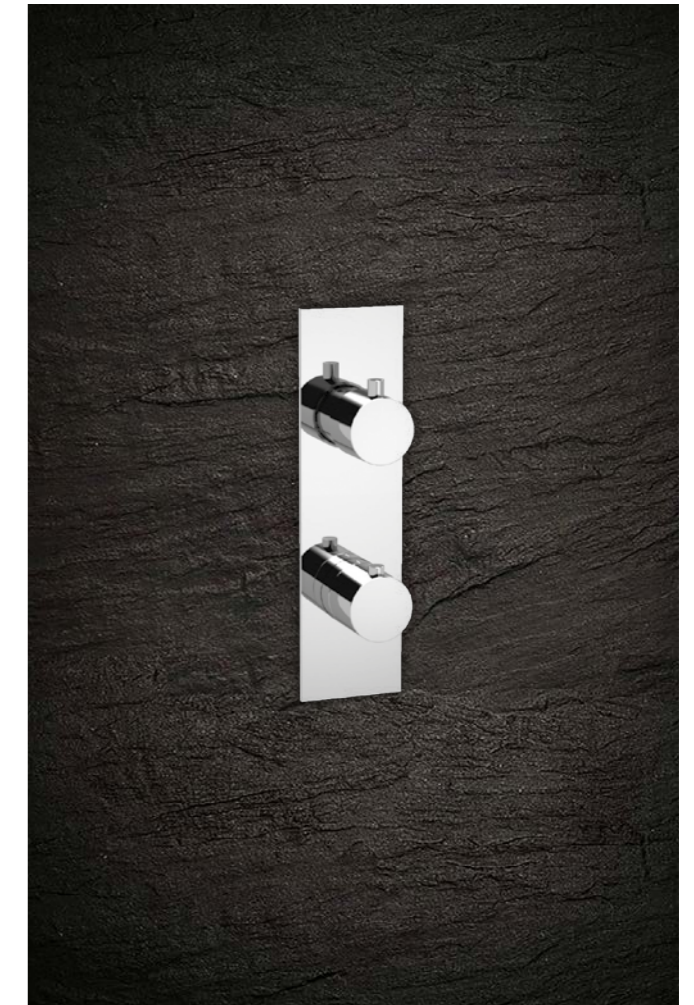

Tech *thermostatic mixers*

2

2 outlet

- ✓ Minimum 0.2 bar
- ✓ 3/4" connections
- ✓ 70mm install depth
- ✓ High flow rates
- ✓ With handset & hose

12203H complete valve chrome £599

2

2 outlet

- ✓ Minimum 0.2 bar
- ✓ 3/4" connections
- ✓ 70mm install depth
- ✓ High flow rates
- ✓ With handset & hose

12203B complete valve chrome £649

Optional finishes available **Inox** RRP+40% **Copper** RRP+40% **Bronze** RRP+40% **Gold** RRP+50% **Rose Gold** RRP+50%