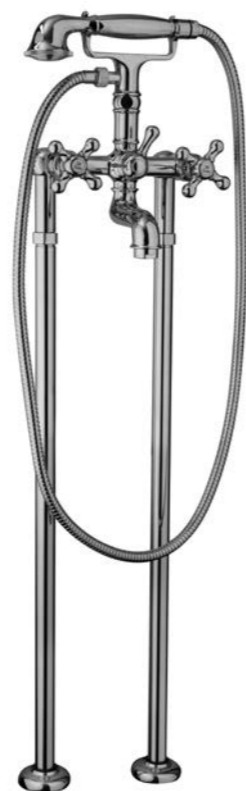

Dedra mixers

- ✓ Minimum 0.5 bar
- ✓ Height 114.5mm
- ✓ Projection 121.5mm
- ✓ With pop up waste

Dedra mono basin mixer

21065.00	chrome	£234
21065.02	gold	£514
21065.09	bronze	£394
21065.20	chrome-gold	£350

- ✓ Minimum 0.5 bar
- ✓ Height 115.5mm
- ✓ Projection 122mm
- ✓ With pop up waste

Dedra 3 hole basin mixer

21054.00	chrome	£284
21054.02	gold	£628
21054.09	bronze	£530
21054.20	chrome-gold	£429

- ✓ Minimum 0.5 bar
- ✓ Height 252mm
- ✓ Projection 137mm
- ✓ With pop up waste

Dedra mono basin mixer

21064.00	chrome	£249
21064.02	gold	£587
21064.09	bronze	£492
21064.20	chrome-gold	£398

- ✓ Minimum 0.5 bar
- ✓ Height 248.5mm
- ✓ Projection 137mm
- ✓ With pop up waste

Dedra 3 hole basin mixer

21068.00	chrome	£284
21068.02	gold	£672
21068.09	bronze	£568
21068.20	chrome-gold	£458

- ✓ Height 980mm
- ✓ Minimum 0.5 bar
- ✓ Projection 178.5mm
- ✓ No pop up waste

Dedra freestanding bath/shower

21005.00	chrome	£1208
21005.02	gold	£2846
21005.09	bronze	£2392