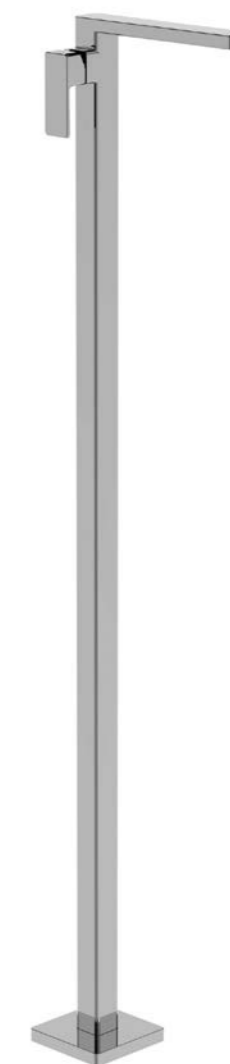

Profili freestanding basin mixer

- ✓ Minimum 0.5 bar
- ✓ Height 1040mm
- ✓ Projection 174mm

45602.00	chrome	£868