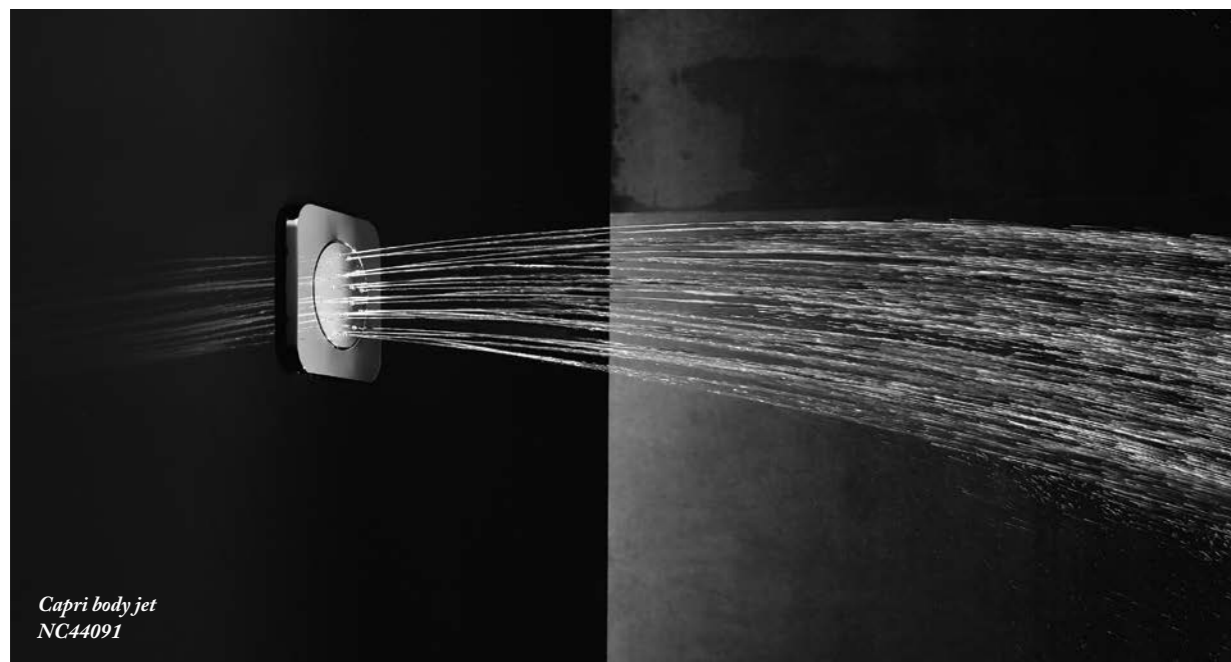

NC44084 chrome £89

- ✓ Minimum 0.5 bar
- ✓ Adjustable
- ✓ Ø130mm

**Round body jet**

NC44034 chrome £40

- ✓ Minimum 0.5 bar
- ✓ Adjustable
- ✓ Ø50mm

Capri body jet  
NC44091