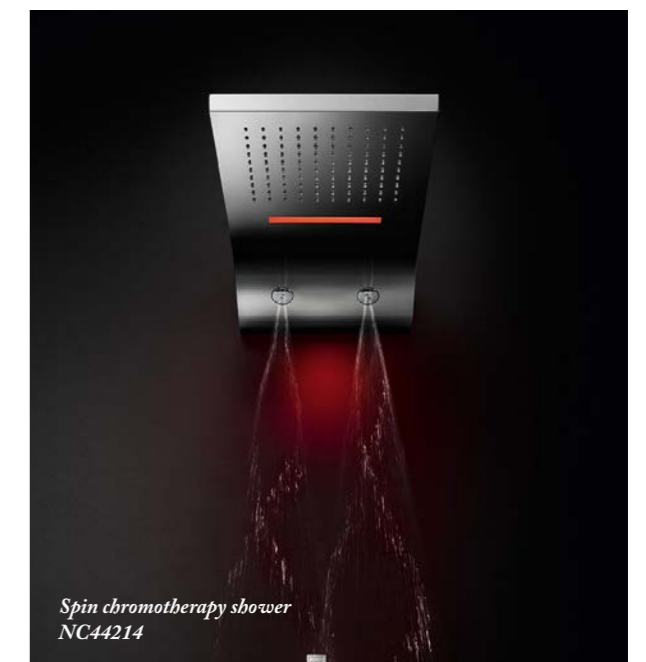

Anti-limescale
1 outlet

- ✓ Minimum 0.5 bar
- ✓ Chromotherapy remote
- ✓ Flush ceiling mounted
- ✓ 1 rain outlet
- ✓ 300x300mm

Diva 300 chromotherapy shower

NC44174 chrome £1,459

Anti-limescale
1 outlet

- ✓ Minimum 0.5 bar
- ✓ Chromotherapy remote
- ✓ Flush ceiling mounted
- ✓ 1 rain outlet
- ✓ Ø380mm

Round chromotherapy shower

NC44065 chrome £2,349

Anti-limescale
Extra jets
2 outlet

- ✓ Minimum 0.5 bar
- ✓ Chromotherapy remote
- ✓ 1 rain outlet
- ✓ 2 spin outlets
- ✓ Wall mounted
- ✓ 587x270mm

Spin chromotherapy shower

NC44214 chrome £2,349