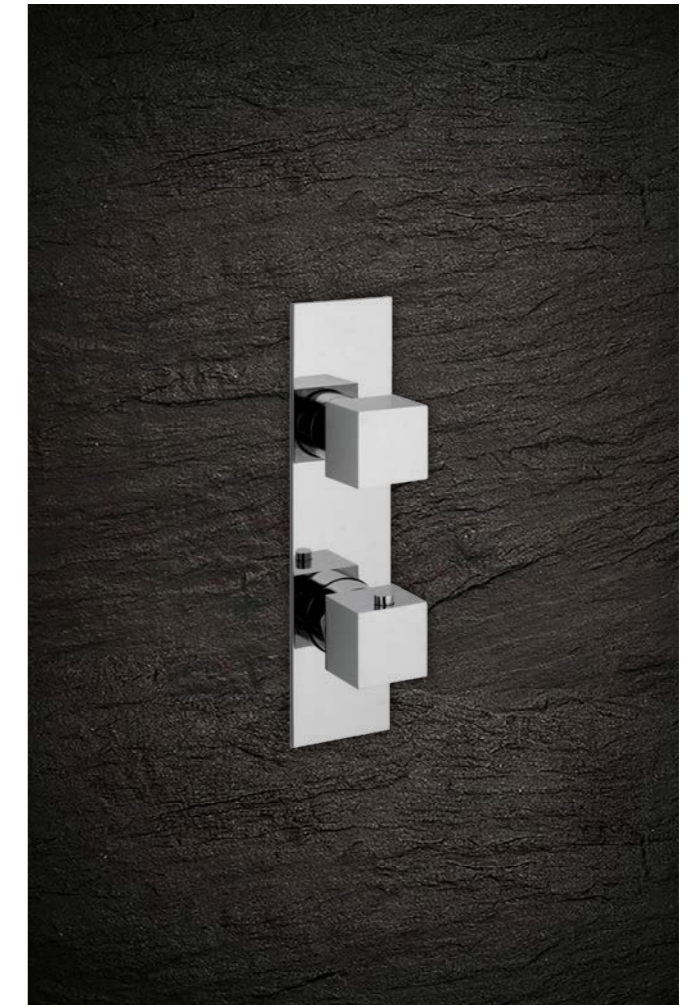

Vita thermostatic mixers

2
2 outlet

- ✓ Minimum 0.2 bar
- ✓ 3/4" connections
- ✓ 70mm install depth
- ✓ High flow rates
- ✓ With handset & hose

53203H complete valve chrome £599

2
2 outlet

- ✓ Minimum 0.2 bar
- ✓ 3/4" connections
- ✓ 70mm install depth
- ✓ High flow rates
- ✓ With handset & hose

53203B complete valve chrome £649

2
2 way

- ✓ Minimum 0.2 bar
- ✓ 3/4" connections
- ✓ 70mm install depth
- ✓ High flow rates
- ✓ Pullout hand shower

53203D complete valve chrome £649

Optional finishes available **Inox** RRP+40% **Copper** RRP+40% **Bronze** RRP+40% **Gold** RRP+50% **Rose Gold** RRP+50%