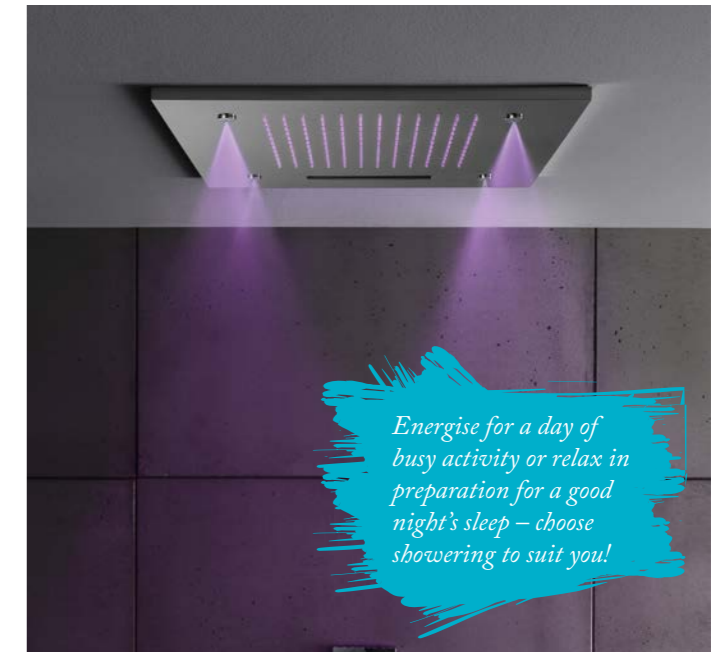

Shower In Colour

Indulge further with a chromotherapy shower head which uses light and colour to promote mental, emotional and physical wellbeing - see page 109 for colour benefits. Colours can be selected at the touch of a button as all chromotherapy showers have a handy remote control.

Energise for a day of busy activity or relax in preparation for a good night's sleep - choose showering to suit you!