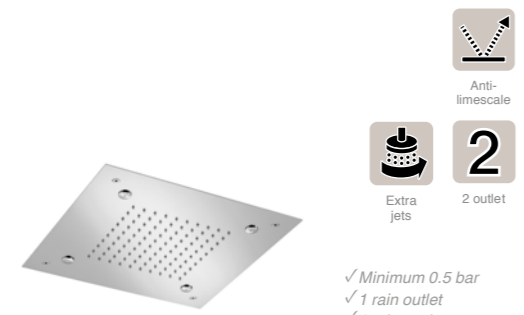

**Diva Square built-in shower head**

NC44024 chrome £909

- Anti-limescale
- Extra jets
- 2 outlet

- ✓ Minimum 0.5 bar
- ✓ 1 rain outlet
- ✓ 1 mist outlet
- ✓ Flush ceiling mounted
- ✓ 380x380mm

**Diva Square built-in shower head**