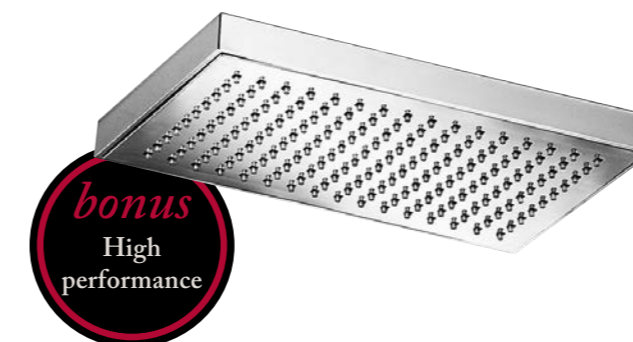

Low Pressure, High Performance

These high performance shower heads offer 17 litres per minute at 0.5 bar water pressure!

- Vista NC44021 200mm ABS Shower Head (p.120)
- Casella NC44015 200mm ABS Shower Head (p.122)
- Senso NC44011 254 x 144mm ABS Shower Head (p.123)