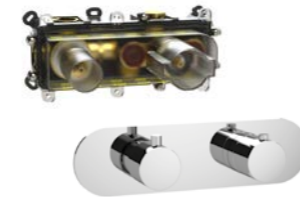

2
2 way

- ✓ Minimum 0.2 bar
- ✓ 3/4" connections
- ✓ 70mm install depth
- ✓ High flow rates
- ✓ Horizontal installation

Pepe 2 way thermostatic mixer

83202L	chrome trim set	£149
VB202L	VersoBox	£340
total		£489