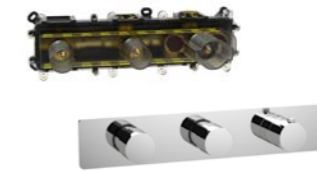

2
2 outlet

- ✓ Minimum 0.2 bar
- ✓ 3/4" connections
- ✓ 70mm install depth
- ✓ High flow rates
- ✓ Horizontal installation

Laghi 2 outlet thermostatic mixer

44203L	chrome trim set	£179
VB203L	VersoBox	£370
total		£549