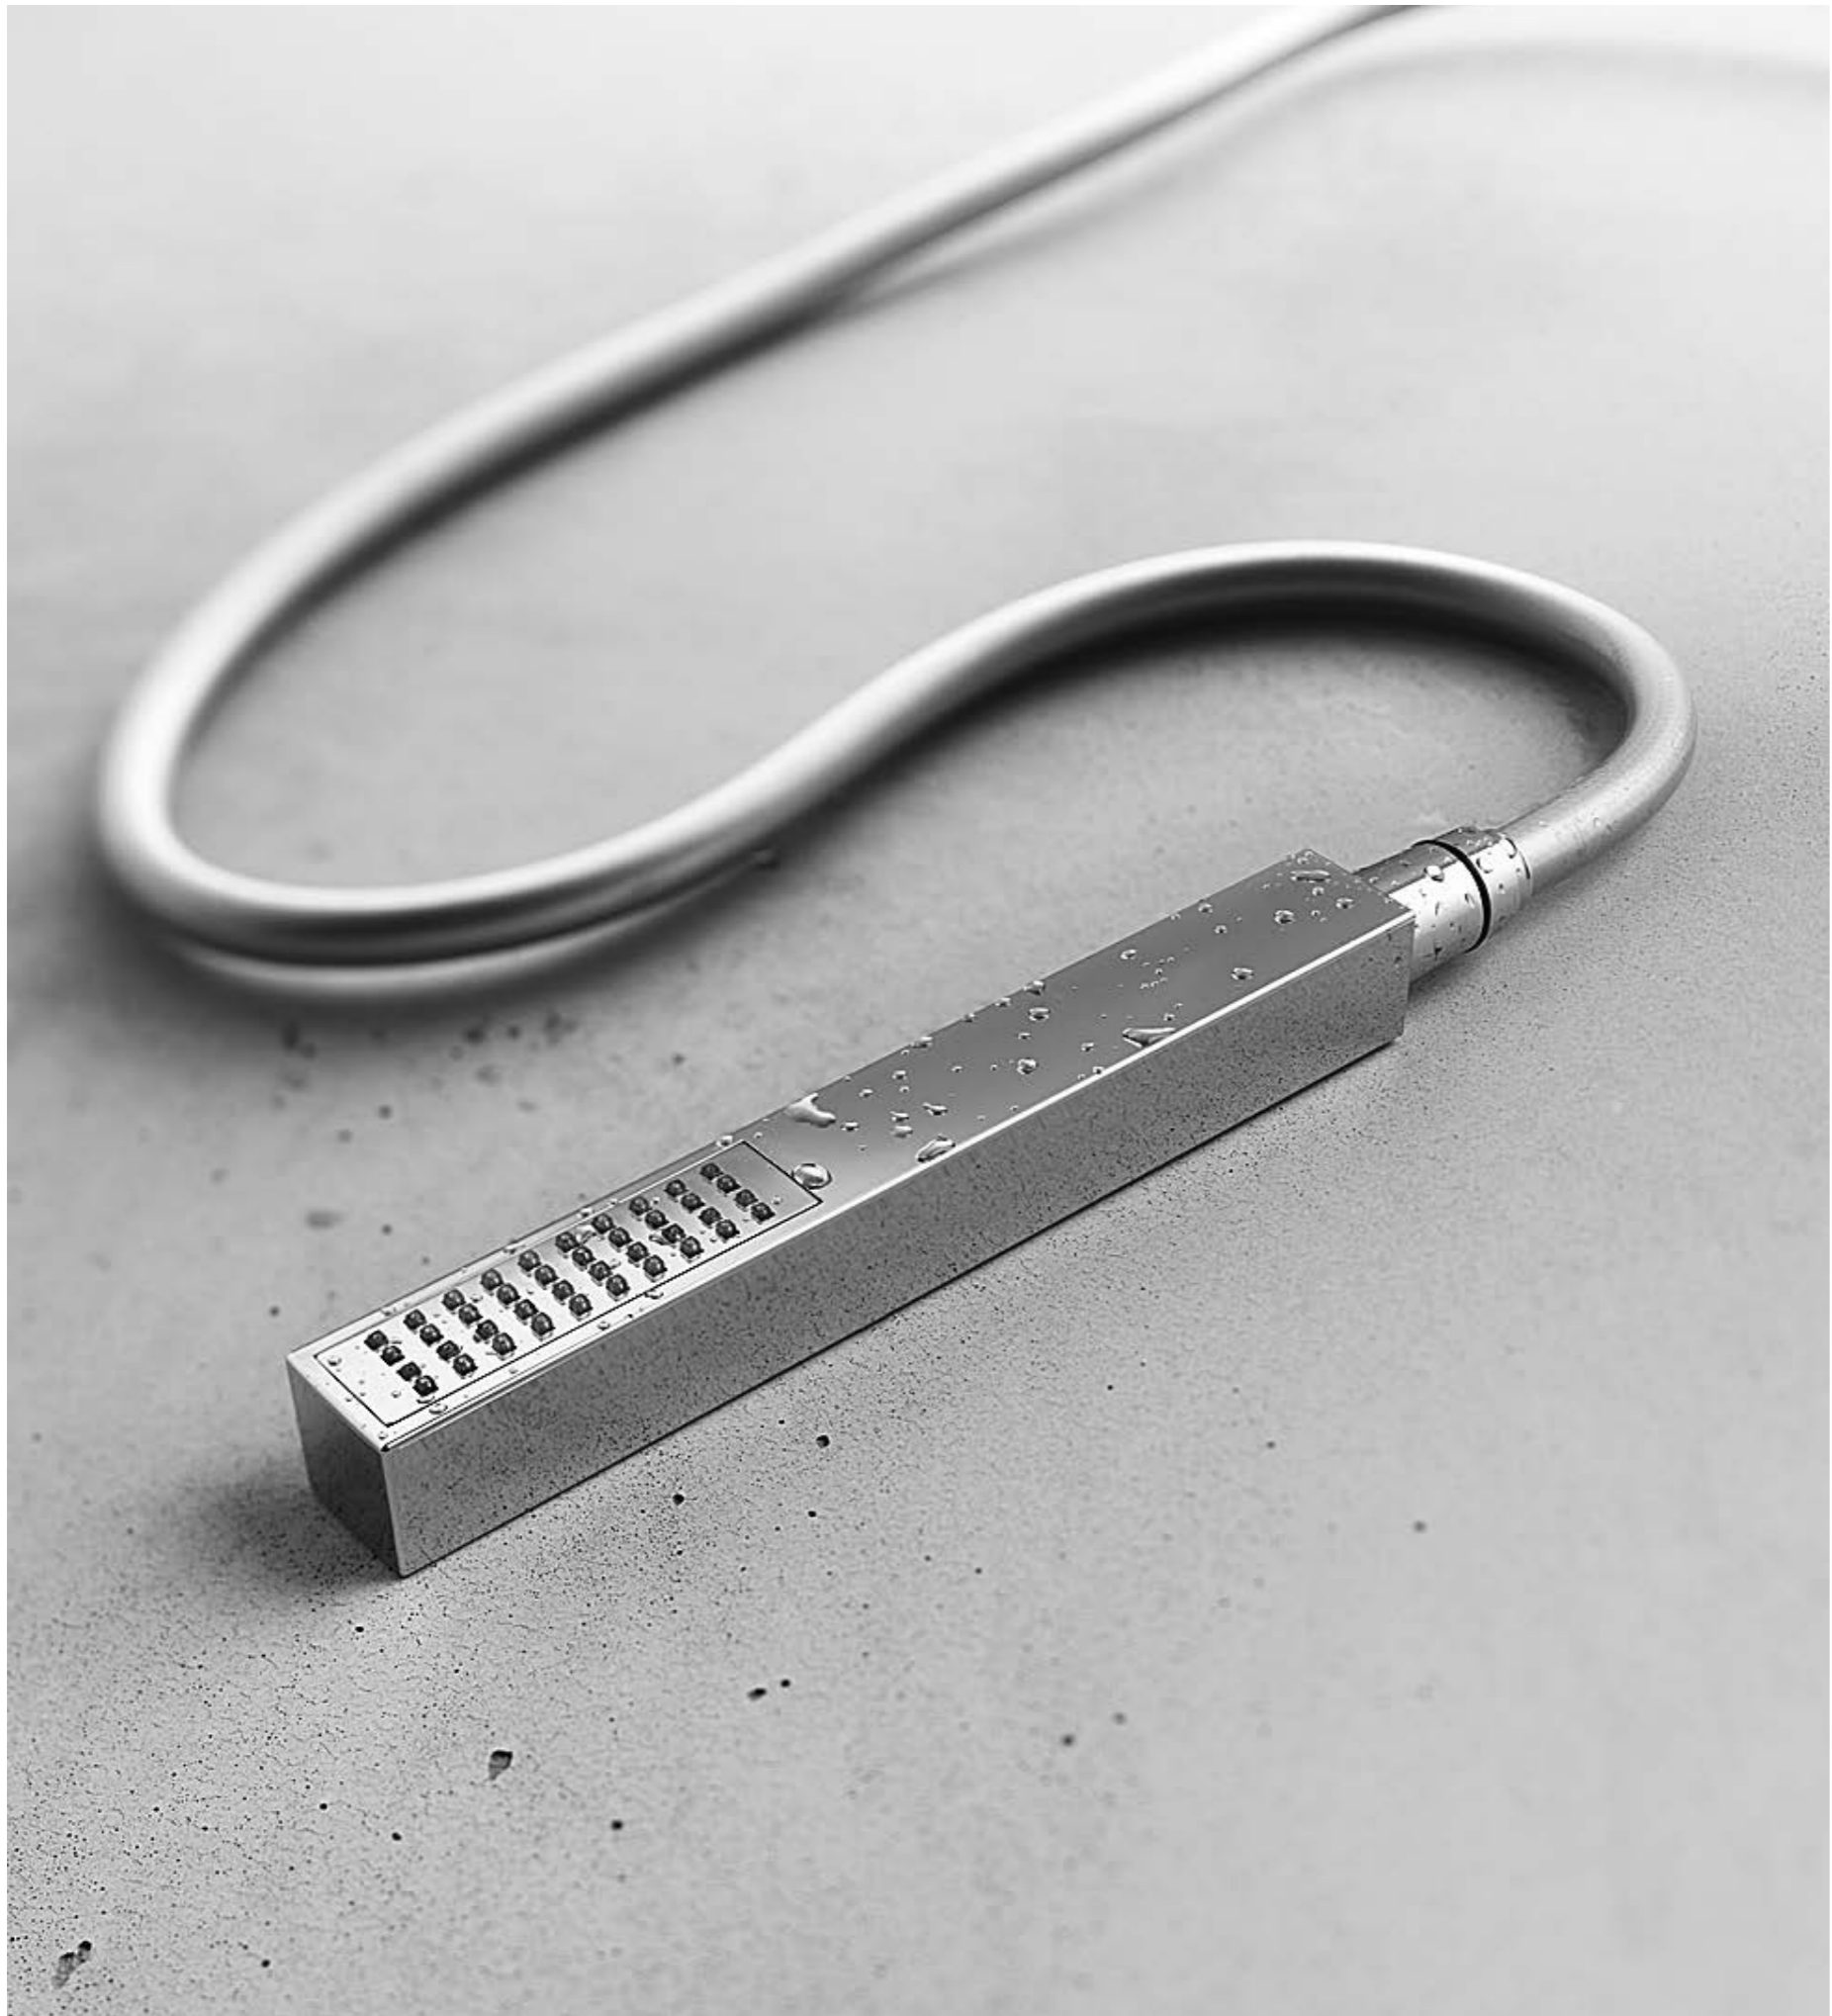

**Luna wall**  
 NC21006 chrome £89  
 ✓ L: 350mm  
 ✓ Round rose

**Luna wall**  
 NC21087 chrome £89  
 ✓ L: 350mm  
 ✓ Square rose