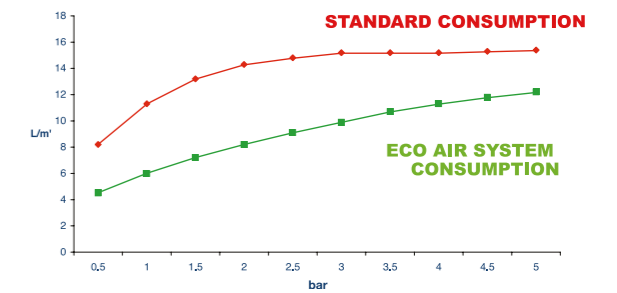

Water Indulgence

The air infused water creates a soft invigorating rain for everyday showering that takes on a level of indulgent luxury.