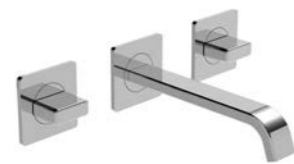

- ✓ Minimum 0.5 bar
- ✓ Height 243mm
- ✓ Spout
- ✓ Pullout hand shower

**Profili Plus manual mixer with diverter**

45060.00 chrome £210

- ✓ Minimum 0.5 bar
- ✓ Width 107mm
- ✓ Height 158mm
- ✓ With diverter