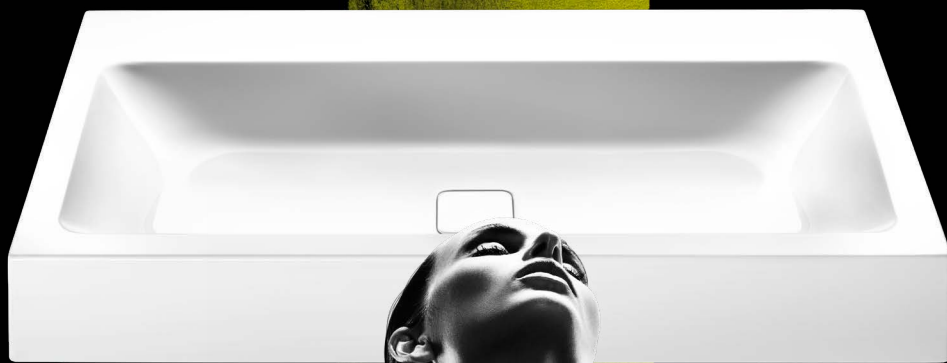

THE WASHBASINS

MADE FOR HIGH STANDARDS – AND FOR ETERNITY.