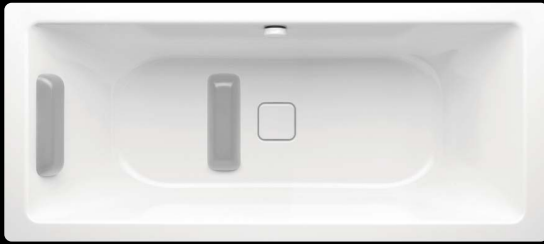

MULTIFUNCTIONAL CUSHION

What could be nicer after an exhausting day than to lie back, switch off and simply let all your cares drift away? With KALDEWEI's multifunctional cushion, this relaxing pleasure becomes reality. The cushions can be used in three ways. Positioned as a footrest or under the thighs, they prevent the body from sliding downwards in larger baths. Positioned as a neck rest they provide a comfortable support for your head and neck. Placed on the sides they act as an armrest.