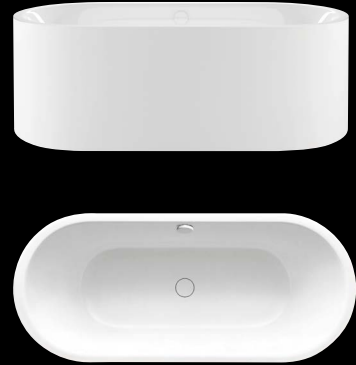

36/37 **CENTRO DUO OVAL**
MEISTERSTÜCK ®

MEISTERSTÜCK CENTRO DUO OVAL
(Model No. 1128) in alpine white

DESIGN

Sottsass Associati, Milan. The freestanding MEISTERSTÜCK CENTRO DUO OVAL is crafted with enamelled panelling as its defining aesthetic feature. Made of superior KALDEWEI steel enamel, the seamless bathtub with overflow knob and flush-fitting waste is an eye-catcher in any bathroom. Its special depth of 47 cm along with two identical backrests ensure relaxing and comfortable bathing – even for two.

MODEL	MODEL NO.	LENGTH (cm)	WIDTH (cm)	DEPTH (cm)	VOLUME (litres*)
MEISTERSTÜCK CENTRO DUO OVAL	1127	170	75	47	156
	1128	180	80	47	195

* 70 litres displacement on average