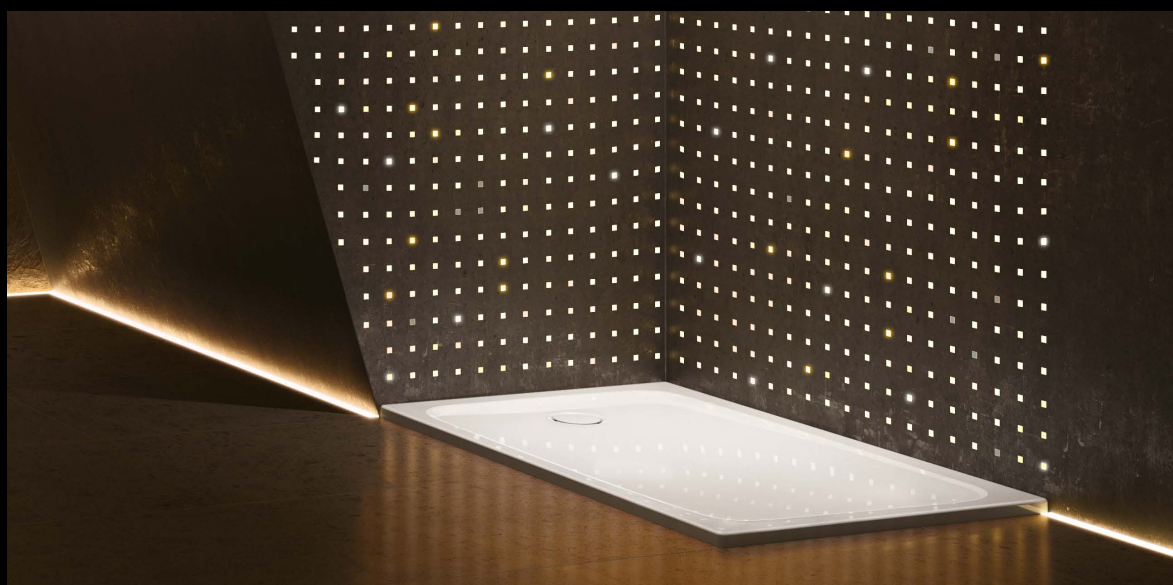

Enamelled covers for waste fitting KA 90 are available in different colours to match the shower surface/alternatively, chrome waste cover

DESIGN

The new way of entering the world of floor-level shower surfaces is called CAYONOPLAN. Thanks to 19 different dimensions, its waste outlet at the side and the ultra-flat tray support for the easiest possible assembly, the CAYONOPLAN is the ideal solution. With a rim height of 32 mm and/or 40 mm for formats with side lengths

of over 120 cm, it can be perfectly installed on top of tiles, although floor-level installation is also possible. As the perfect match for the CAYONO bathtub and the PURO washbasin, the CAYONOPLAN rounds off bathroom design.

CAYONOPLAN	MODEL NO.	LENGTH (cm)	WIDTH (cm)	DEPTH (cm)
	2251	80	80	1,8
	2254	90	90	1,8
	2255	75	100	1,8
	2256	80	100	1,8
	2257	90	100	1,8
	2258	100	100	1,8
	2259	75	110	1,8
	2261	75	120	1,8
	2262	80	120	1,8
	2263	90	120	1,8

MODEL	MODEL NO.	LENGTH (cm)	WIDTH (cm)	DEPTH (cm)
	2266	80	140	2,5
	2267	90	140	2,5
	2270	75	150	2,5
	2271	80	150	2,5
	2272	90	150	2,5
	2275	75	160	2,5
	2276	80	160	2,5
	2278	70	170	2,5
	2279	75	170	2,5