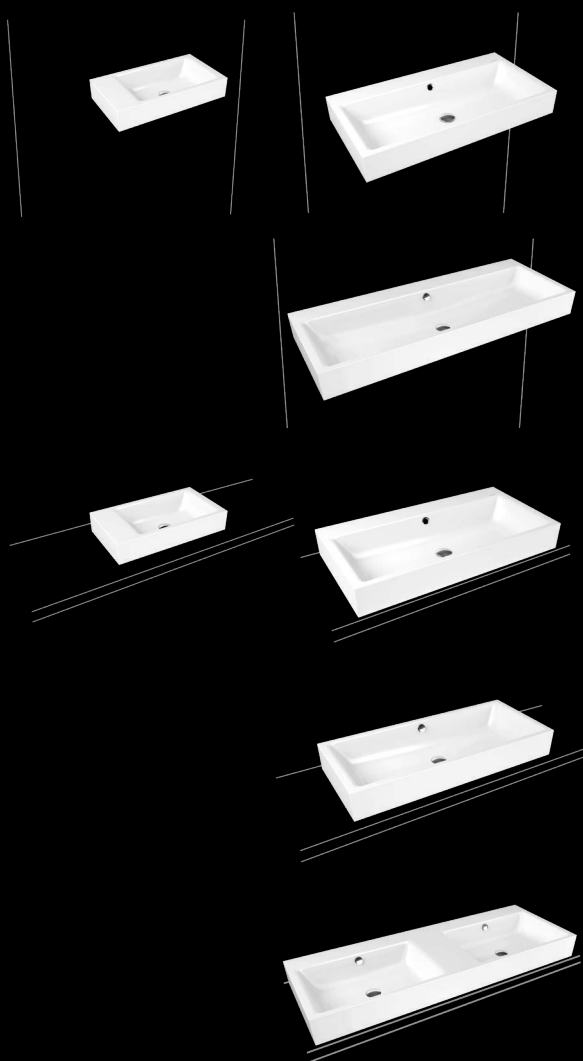

MODEL	MODEL NO.	LENGTH (cm)	WIDTH (cm)	HEIGHT (cm)
PURO Wall-Hung Washbasin	3162	55	30	10
	3163	46	46	12
	3164	60	46	12
	3165	90	46	12
PURO Wall-Hung Double Washbasin (optional double or single usage)	3167	120	46	12
PURO Countertop Washbasin 12 cm	3166	55	30	10
	3156	46	46	12
	3157	60	46	12
	3158	90	46	12
	3168	120	46	12
PURO S Countertop Washbasin 12 cm	3175	60	38,5	12
	3176	90	38,5	12
PURO Countertop Double Washbasin	3170	130	46	12
	3171	130	46	12