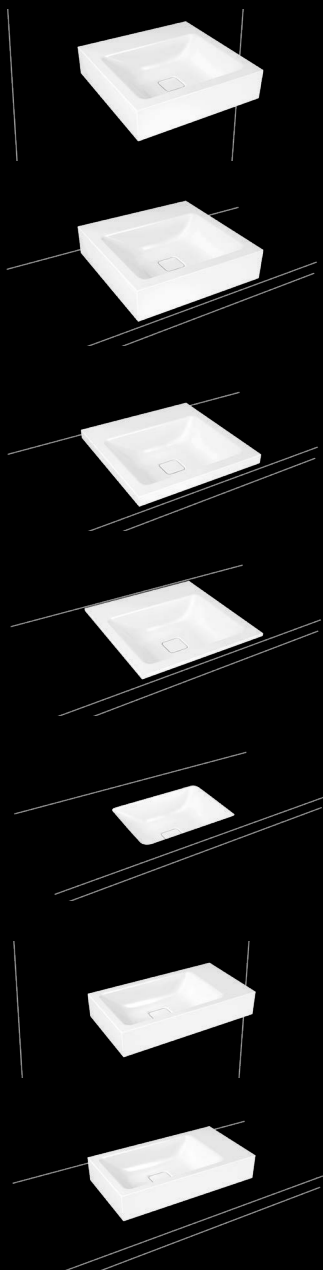

MODEL	MODEL NO.	LENGTH (cm)	WIDTH (cm)	HEIGHT (cm)
CONO Wall-hung Washbasin	3079	50	50	12
CONO Countertop Washbasin 12 cm	3077	50	50	12
CONO Inset Countertop Washbasin 4 cm	3076	50	50	4
CONO Built-In Washbasin	3075	50	50	1,4
CONO Undercounter Washbasin	3078	47,0	38,0	
CONO Wall-hung handbasin Tap hole can be positioned on right or left	3073	55,0	30,0	10
CONO Countertop handbasin Tap hole can be positioned on right or left	3074	55,0	30,0	10