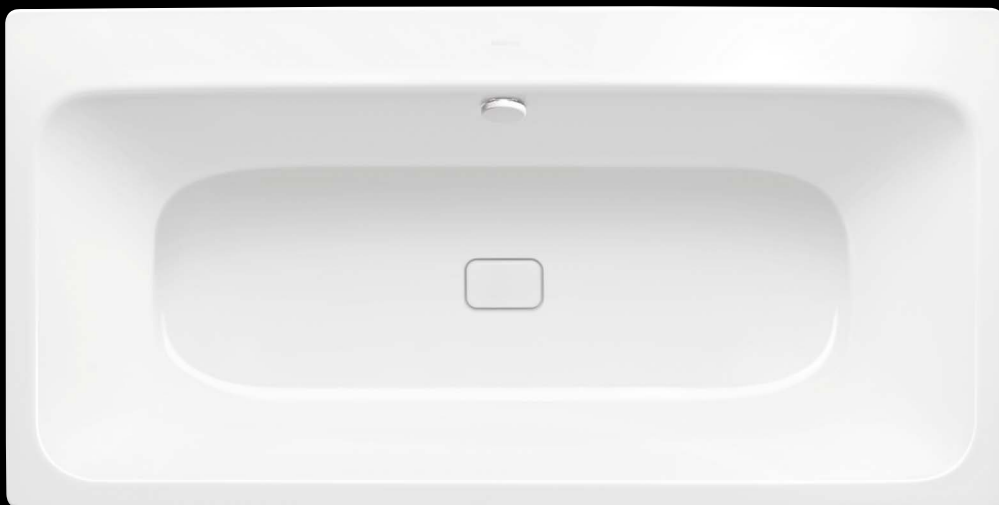

MEISTERSTÜCK ASYMMETRIC DUO
(Model No. 1740) in alpine white

MODEL	MODEL NO.	VERSION	LENGTH (cm)	WIDTH (cm)	DEPTH (cm)	VOLUME (litres*)
MEISTERSTÜCK ASYMMETRIC DUO¹	1740	Freestanding	170	80	42	123
	1742		180	90	42	163

¹ Discontinued in 2018. Delivery subject to availability.