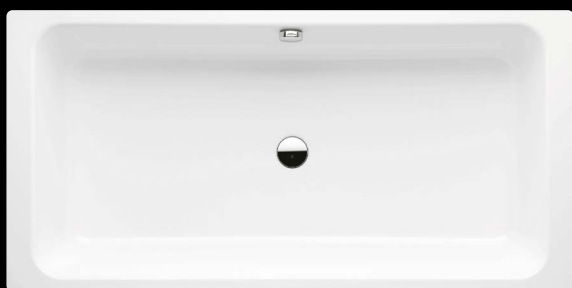

BASSINO

AVANTGARDE ◆◆◆

BASSINO (Model No. 144) in alpine white

DESIGN

Phoenix Design. The unpretentious design of the BASSINO shower pool with its straight lines conveys lightness whilst the generous space allows you to lie outstretched and to move freely in the water. With its spacious interior, BASSINO invites bathers to float

weightlessly in the water. Floating encourages quiet, even breathing and loosens up the muscles. A trance-like state of tranquillity is achieved, with an unparalleled deep relaxation effect. Also available with panelling.

MODEL	MODEL NO.	LENGTH (cm)	WIDTH (cm)	DEPTH (cm)	VOLUME (litres*)	WEIGHT (kg**)	GRIPS
BASSINO[†]	144	200	100	35,5	240	70	–
	144-7	200	100	35,5	240	70	–

[†] Discontinued in 2018. Delivery subject to availability.

* 70 litres displacement on average

◇ One-sided drilling for grip possible (grip to be ordered separately)

** Weight of the enamelled bath

■ Drilling for grips included (grip to be ordered separately)