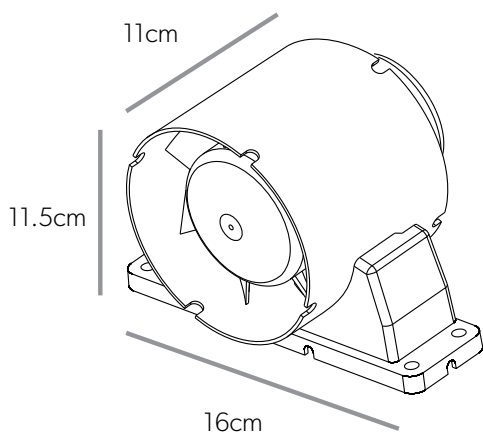

Motor dimensions