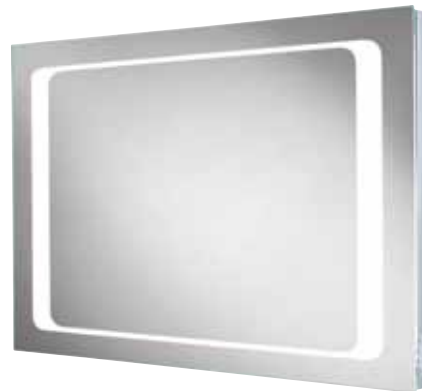

Astral, Ariel, Epic, Nexus, Rotary, Axis & Vortex Mirrors

• Rotary

• Axis

Features

- LED Illumination
- Charging socket
- Heated pad
- Sensor switch

This range is available in five sizes 80x45 (Nexus), 70x50 (Rotary & Astral), 60x80 (Axis & Epic), 80x60 (Ariel) & 60x120 (Vortex).

See page 47 for technical details.

NEXUS £323 | ROTARY £323 | AXIS £341
VORTEX £442
ASTRAL £305 | ARIEL £341 | EPIC £341