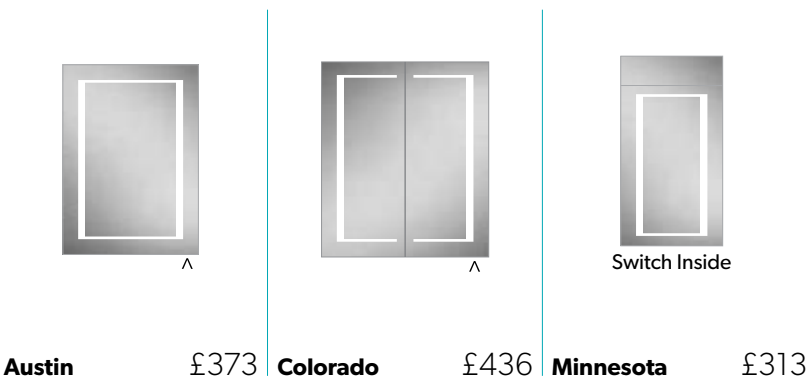

Features

- LED illumination
- Adjustable glass shelves on Austin & Colorado
- Soft close hinges
- Rocker switch*

Cabinets	Art No.	Width	Height	Depth	Net Weight	Left or Right Hand Hinged	Number of Shelves	Soft Close	Wattage	Illumination Type	Lumens	IP Rating	Energy Rating
Austin	9101900	50cm	63cm	14.5cm	11.4kg	Left	2 Glass	Y	8.7	LED 6500k	356	IP21	A
Colorado	9102000	66cm	63cm	14.5cm	14.8kg	Double Door	2 Glass	Y	5	LED 6500k	205	IP21	A
Minnesota	9102100	30cm	63cm	18cm	7.3cm	Left	1 Fixed	Y	6.1	LED 6500k	248	IP21	A