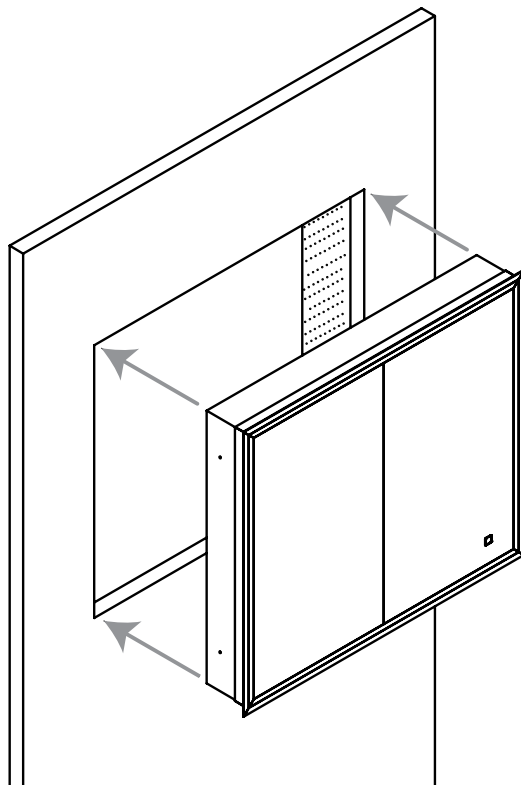

• Vanquish 50

These cabinets are recessed into a wall for a flush finish.

VANQUISH 50 £539 | VANQUISH 60 £647 | VANQUISH 80 £699 | VANQUISH 120 £899