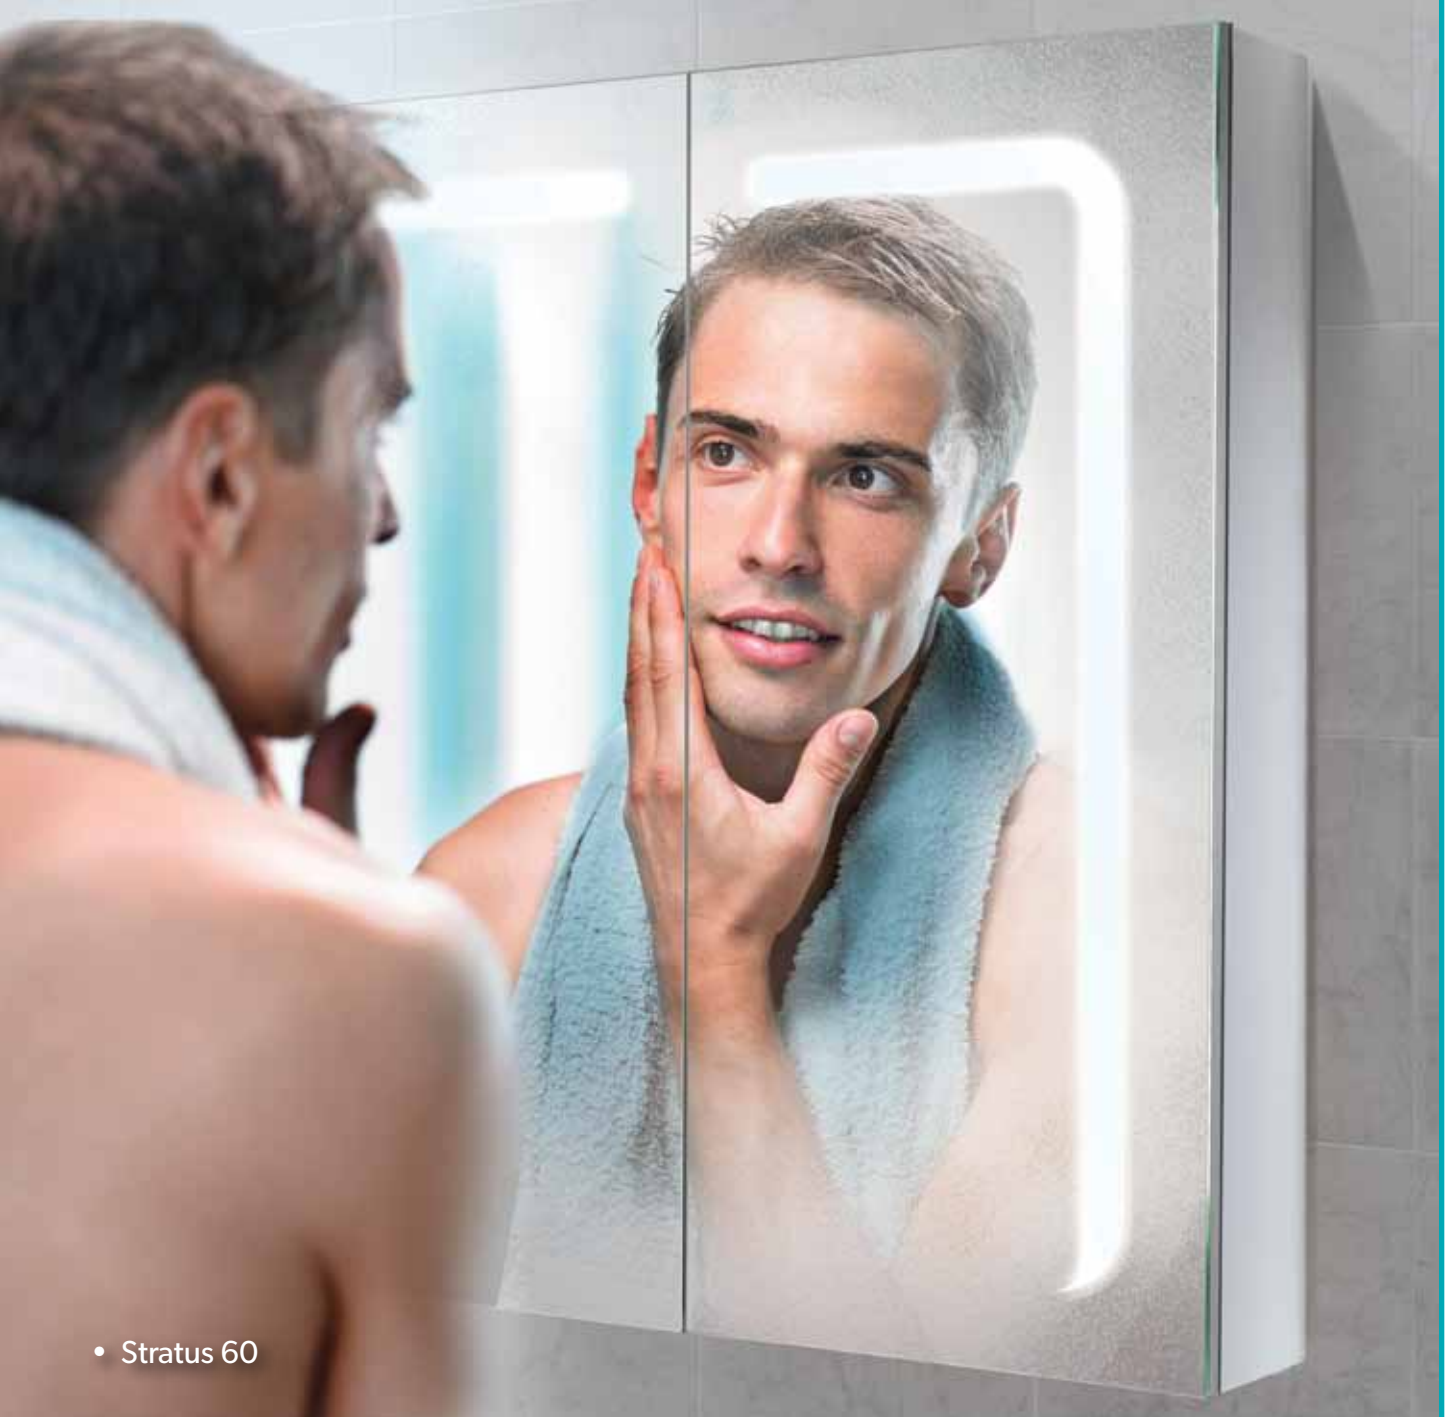

A raw, industrial mirrored profile juxtaposed with soft, ambient top and bottom lighting and delicate LED trim, makes Edge an instant design classic. It's functional, too, with built-in charging points and a heated pad which keeps condensation at bay. Soft close hinges prevent slamming and add a touch of gentility.

The Edge is available in four sizes 50, 60, 80 & 120cm wide.

See page 111 for technical details.

- Edge 80

EDGE 50 £549 | EDGE 60 £599 | EDGE 80 £669 | EDGE 120 £849

• Stratus 60

Stratus Cabinets

“Sky high style”

Angular in form, with artfully clean edges and convenient double-sided mirror doors, Stratus is a state-of-the-art cabinet which offers cloud nine style. Completed with a modern LED illumination frame, the result is a boldly contemporary style statement.