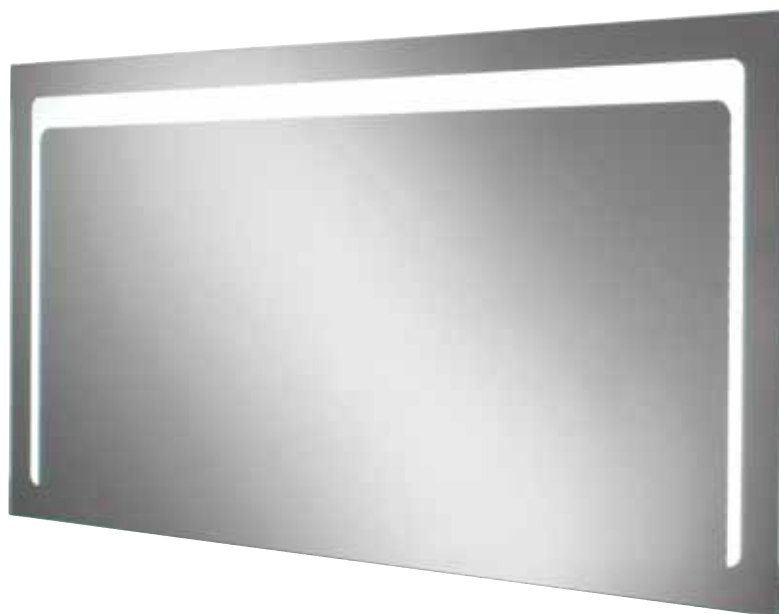

Alpine is available in three sizes 70x50, 80x60(Portrait/Landscape) & 60x100cm.

See page 48 for technical details.

SPECTRE 50 £309 | SPECTRE 60 £336 | SPECTRE 100 £399

• Alto

Alto, Christa, Liberty, Livvy & Scarlet Mirrors