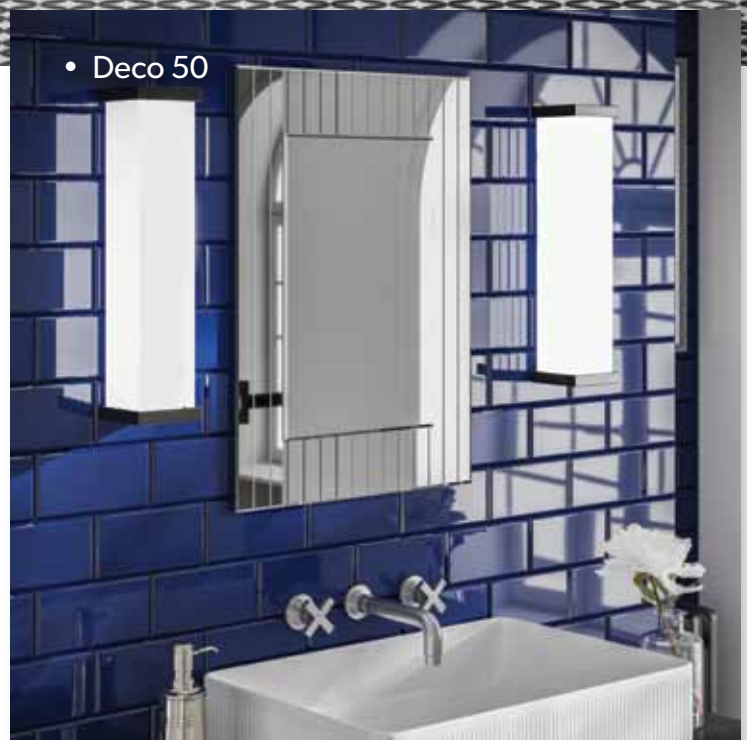

• Deco 60

DECO 50 £149 | DECO 60 £175 | DECO 120 £249