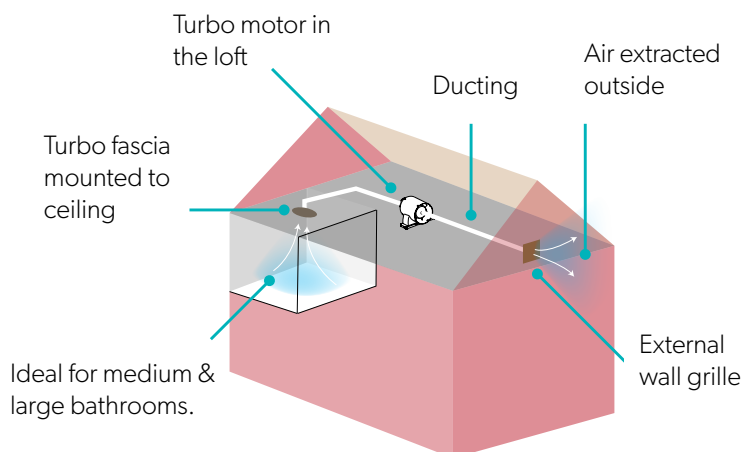

Motor dimensions

High extraction

Turbo's extraction rate is ideal for medium to large bathrooms, where lots of condensation needs to be removed from the room.

Non Illuminated White
£72

Non Illuminated Chrome
£84