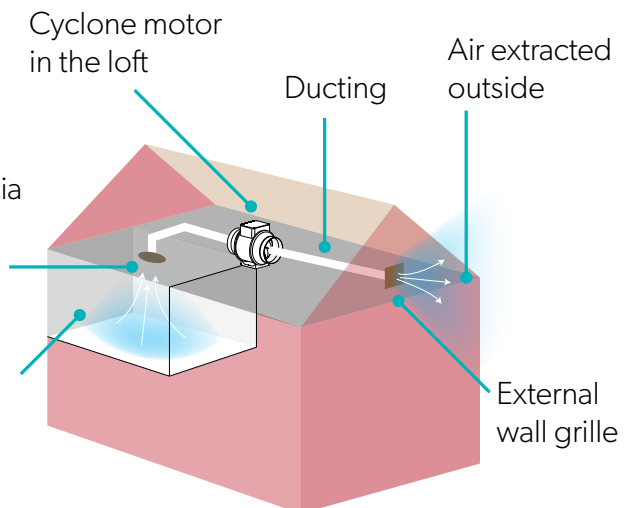

Cyclone fascia mounted to ceiling

Ideal for large bathrooms or wet rooms