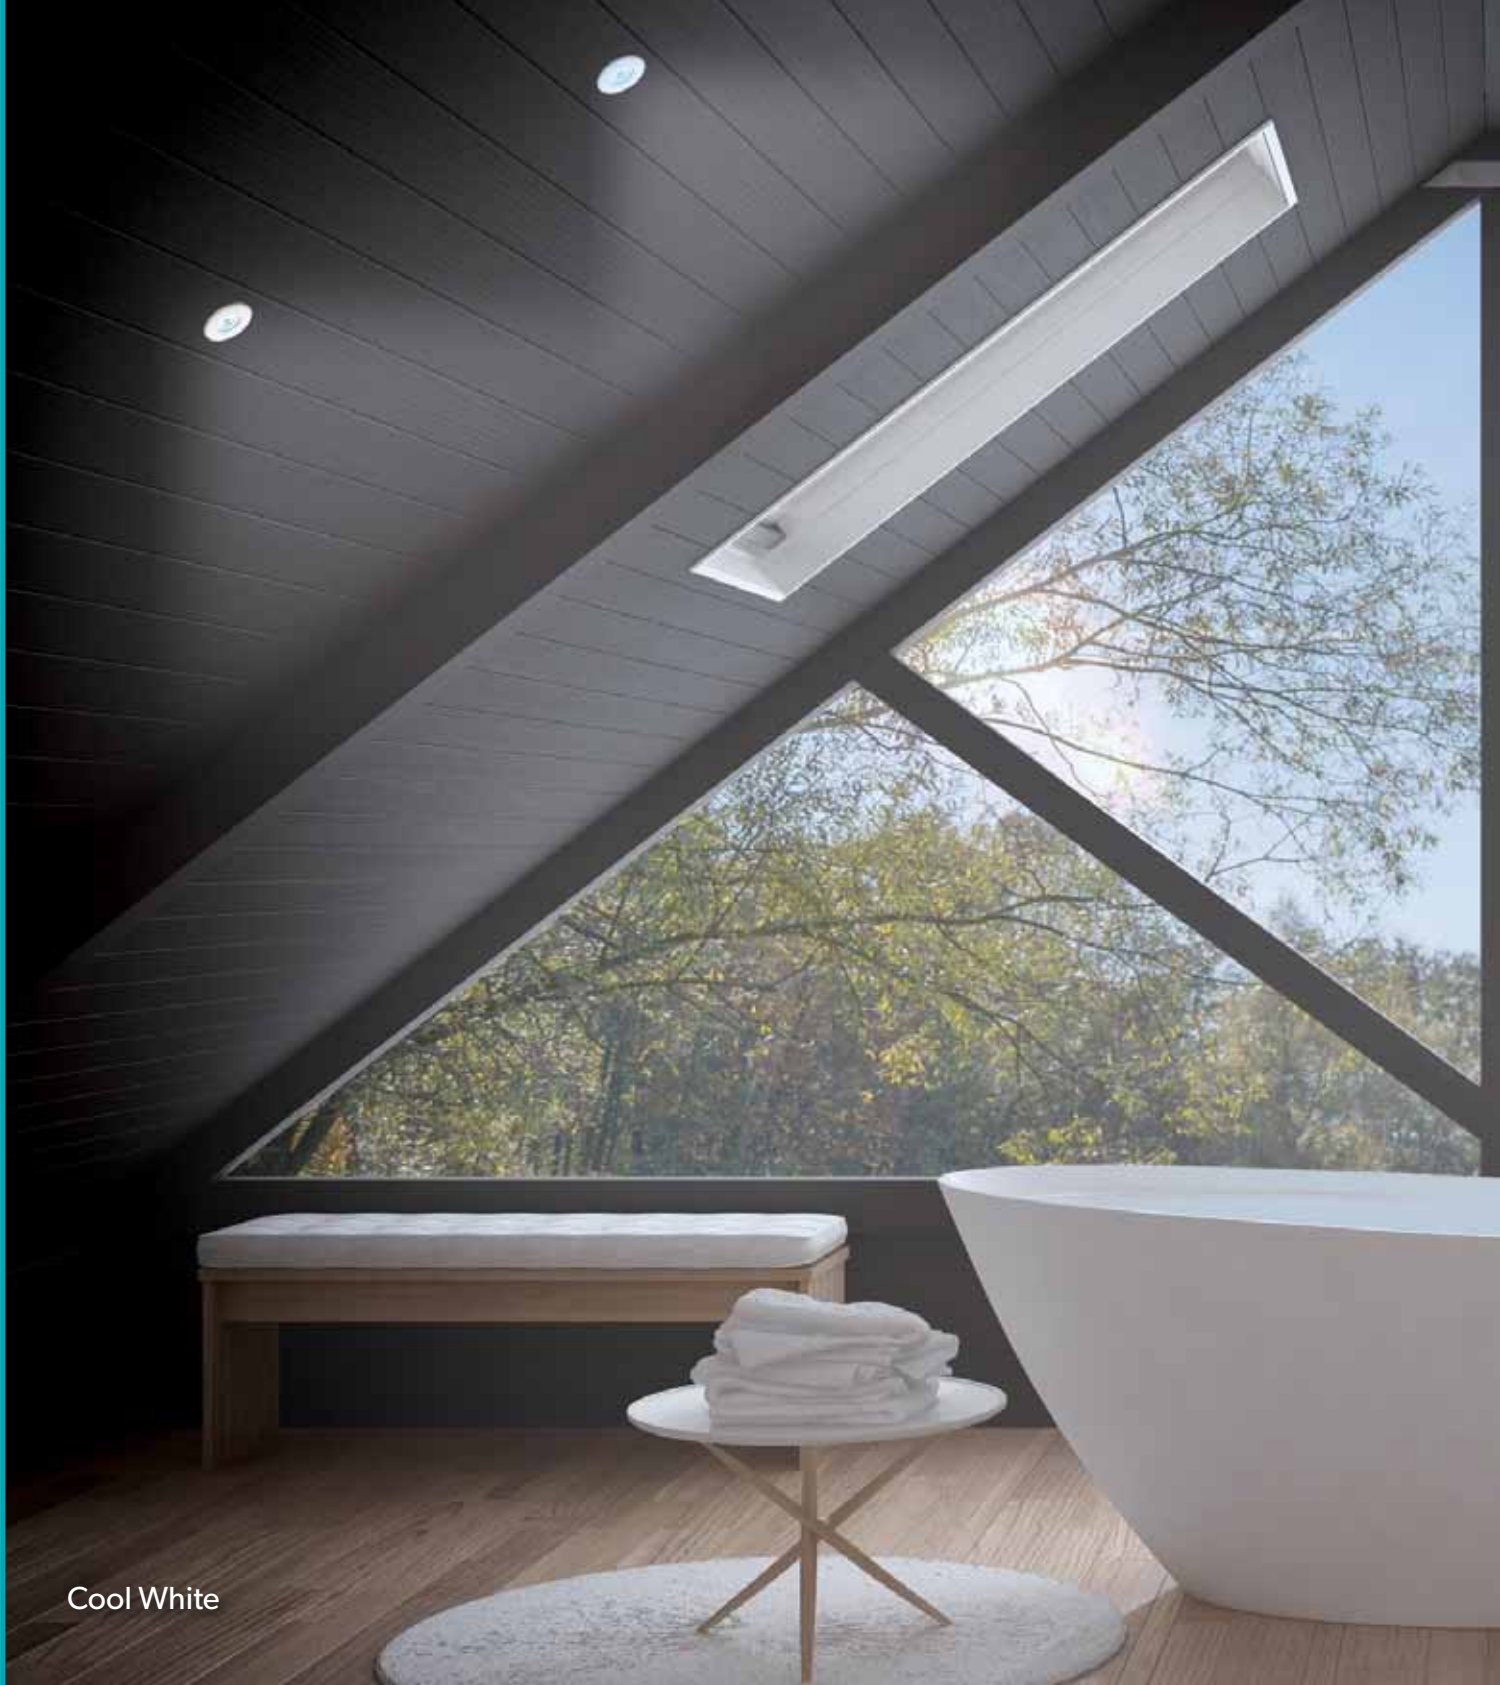

Our wide range of luxurious solutions means you can effortlessly achieve a lighting scheme which brings your bathroom to life. Whether it's soft, opulent ambience, or bright, invigorating radiance, give your bathroom the glow it deserves.