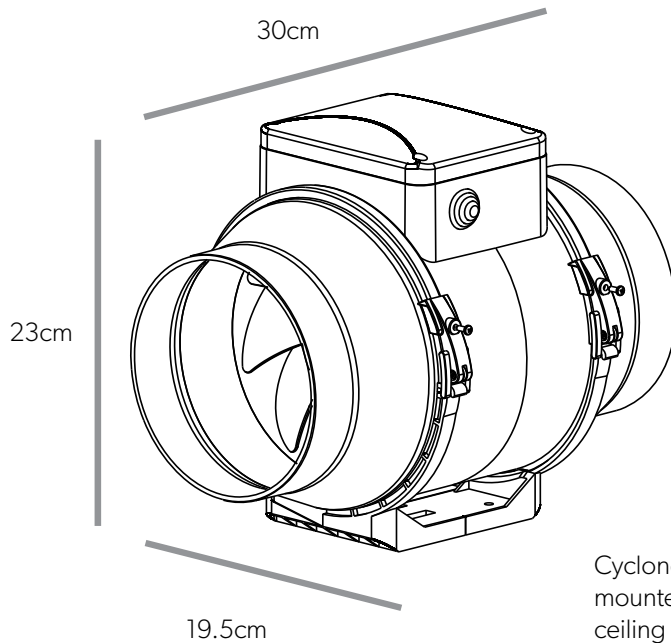

Available in two colour finishes

See page 129 for technical details.

ACCESSORY KIT, WHITE £17 | ACCESSORY KIT, BROWN £17

• White

Motor dimensions

High Powered extraction

Cyclone's high powered air extraction rate is ideal for large bathrooms and wet rooms, where large amounts of condensation needs to be removed.