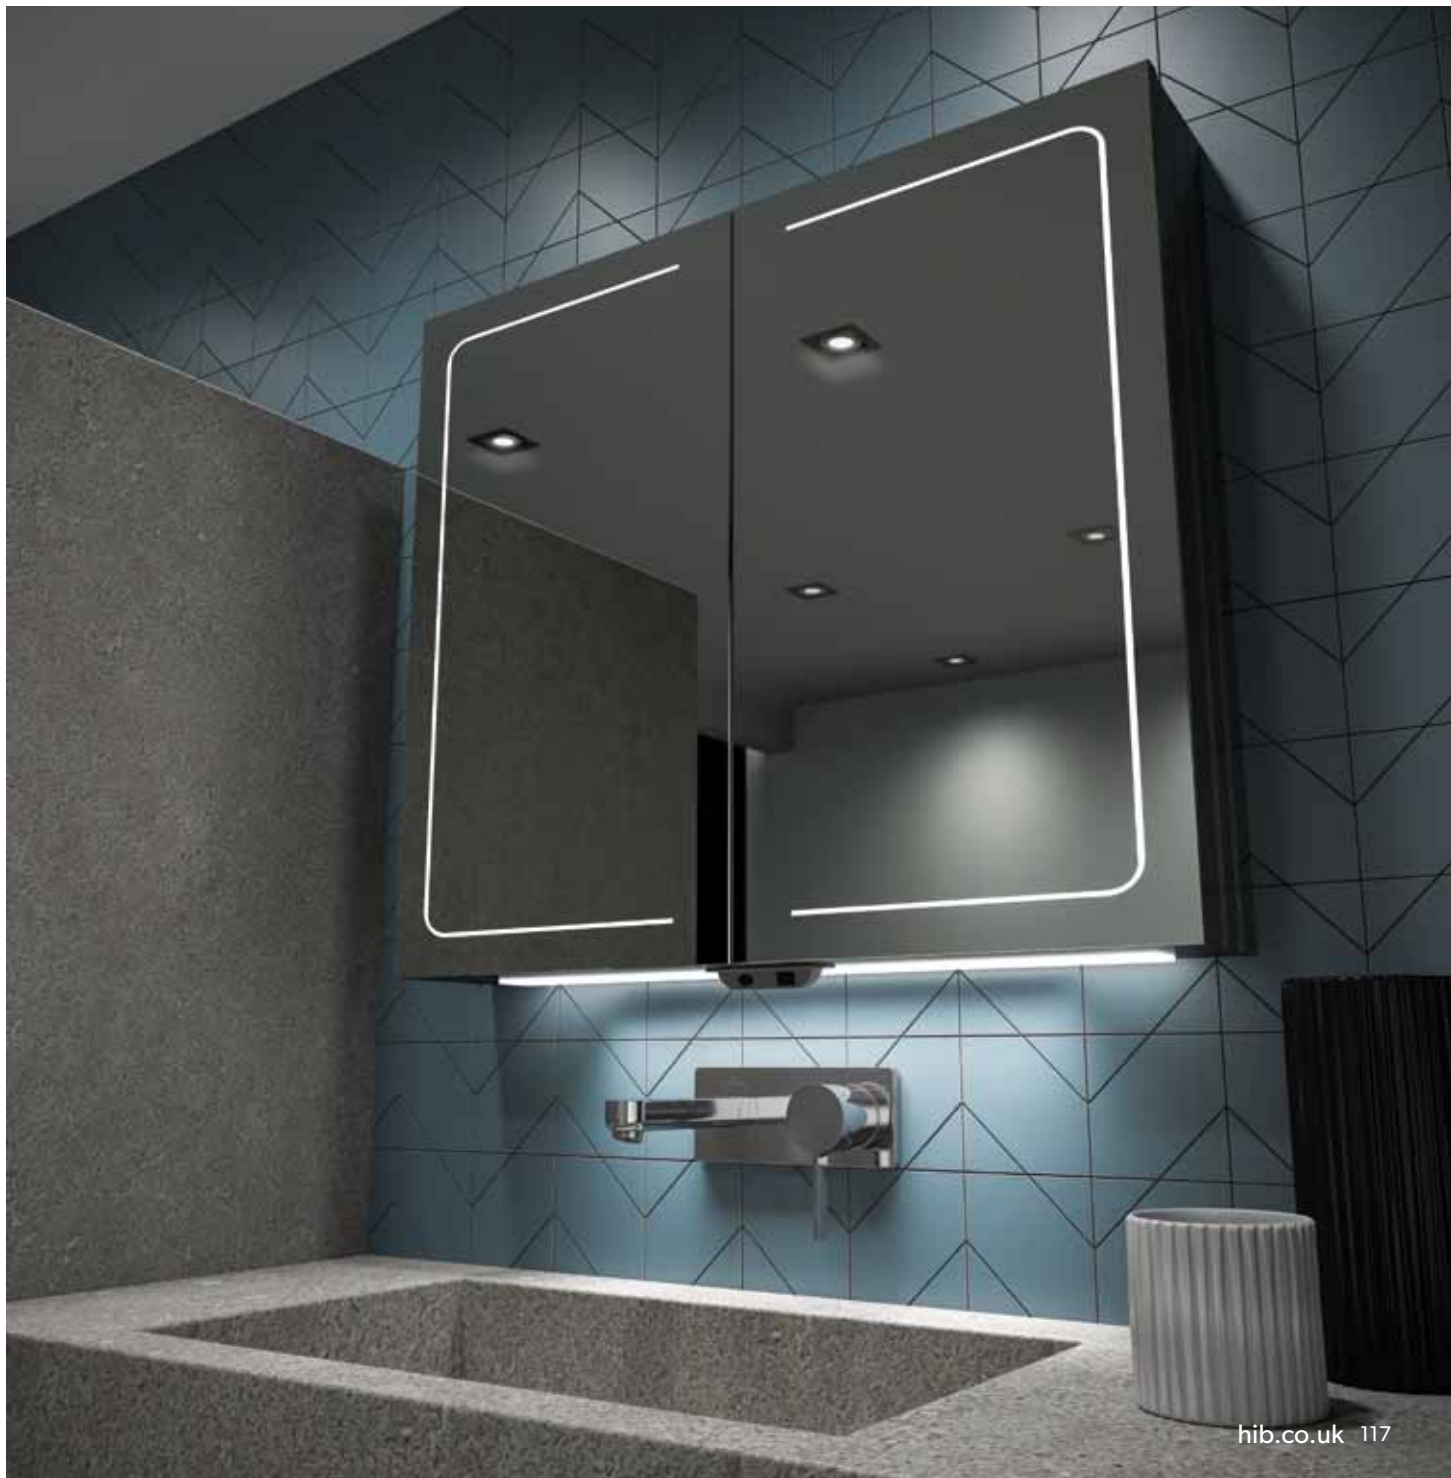

Tulsa

£207

Jersey

£260

Montana

£199

Turin

£207

Features

- Adjustable glass shelves on Tulsa, Jersey, Montana & Lanzo
- Soft close hinges

Cabinets	Art No.	Width	Height	Depth	Net Weight	Left or Right Hand Hinged	Number of Shelves	Soft Close
Tulsa	9101600	50cm	70cm	10.5cm	11.7kg	Left	2 Glass	Y
Jersey	9101700	65cm	70cm	10.5cm	15.1kg	Double Door	2 Glass	Y
Montana	9101100	35cm	57cm	14cm	7kg	Right	1 Glass	Y
Turin	9101300	30cm	60cm	18cm	6.35kg	Right	1 Fixed	Y