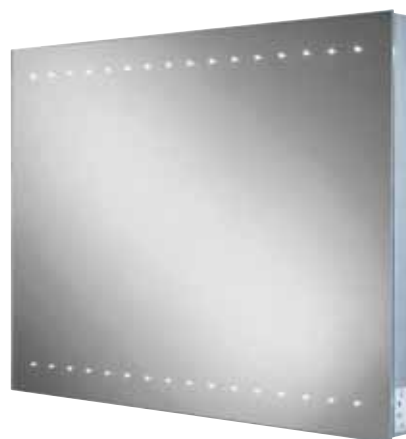

See page 47 for technical details.

NEXUS £323 | ROTARY £323 | AXIS £341
 VORTEX £442
 ASTRAL £305 | ARIEL £341 | EPIC £341

• Astral

• Ariel

• Epic

Rain & Celeste Mirrors

Features

- LED Illumination
- Charging socket
- Heated pad
- Glass shelf
- Sensor switch

This range is available in two sizes
78x50 (Rain) & 68x45 (Celeste).

See page 47 for technical details.

RAIN £399 | CELESTE £342

• Rain

• Celeste

Zircon Mirrors

Its sleek form and slim depth makes it ideal even in small bathrooms, while the reflection of light creates an illusion of extra space.