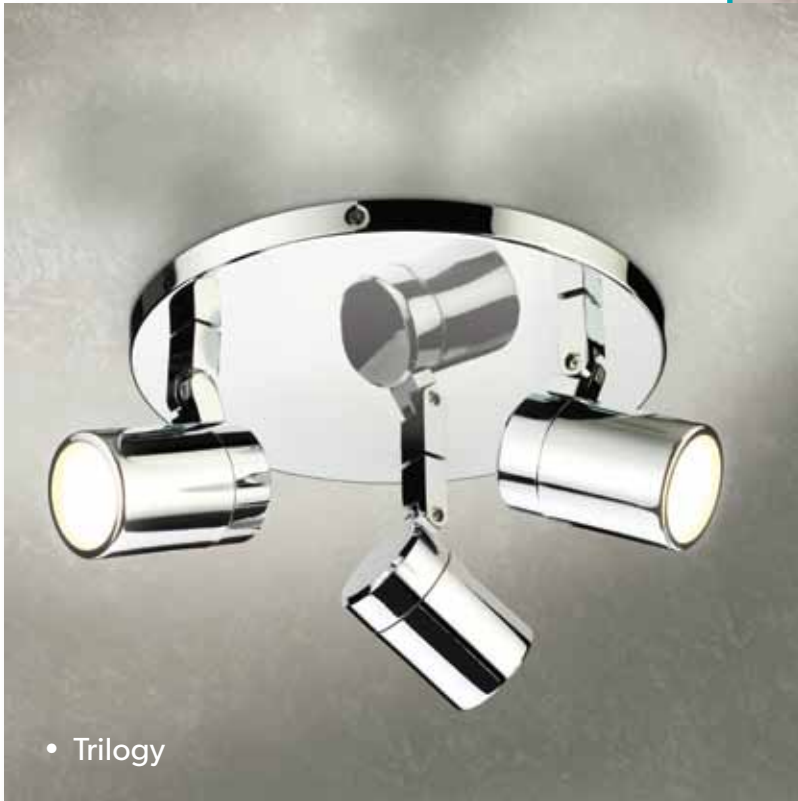

• Trilogy

LED Spotlights

“Show-stopping spotlights”

Put your favourite bathroom features in the limelight with our collection of LED spotlights. Each design enables multiple angles, allowing you to shed light on the starring areas which make your space spectacular. Choose from either warm or cool white LED illumination to bring out the best in your bathroom.

These LED Spotlights are available in two designs.

See page 143 for technical details.

TRILOGY £172 | QUARTET £230