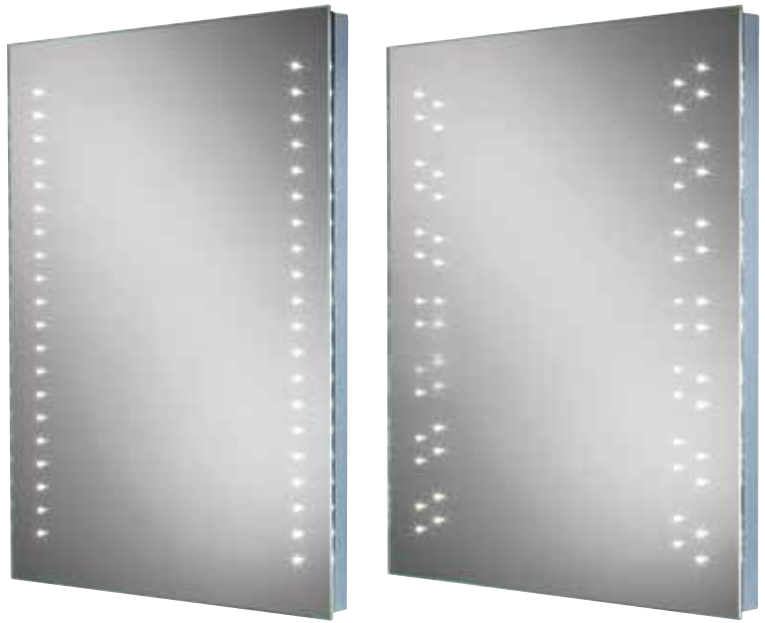

Features

- LED Illumination
- Heated pad
- Sensor switch

This range is available in five sizes
60x40 (Liberty), 70x50 (Livvy), 60x80
(Scarlet, portrait/landscape), 60x120
(Christa) & 140x42.5 (Alto, portrait/
landscape).

See page 49 for technical details.

ALTO £457 | CHRISTA £404
LIBERTY £241 | LIVVY £271 | SCARLET £307

• Christa

• Liberty

• Livvy

• Scarlet

Lucca, Vercelli & Larino Mirrors

Features

- LED Illumination
- Heated pad
- Sensor switch

This range is available in two sizes 70x50 (Lucca & Vercelli) & 60x80 (Larino, portrait/landscape).

See page 49 for technical details.

LUCCA £246 | VERCELLI £242 | LARINO £259