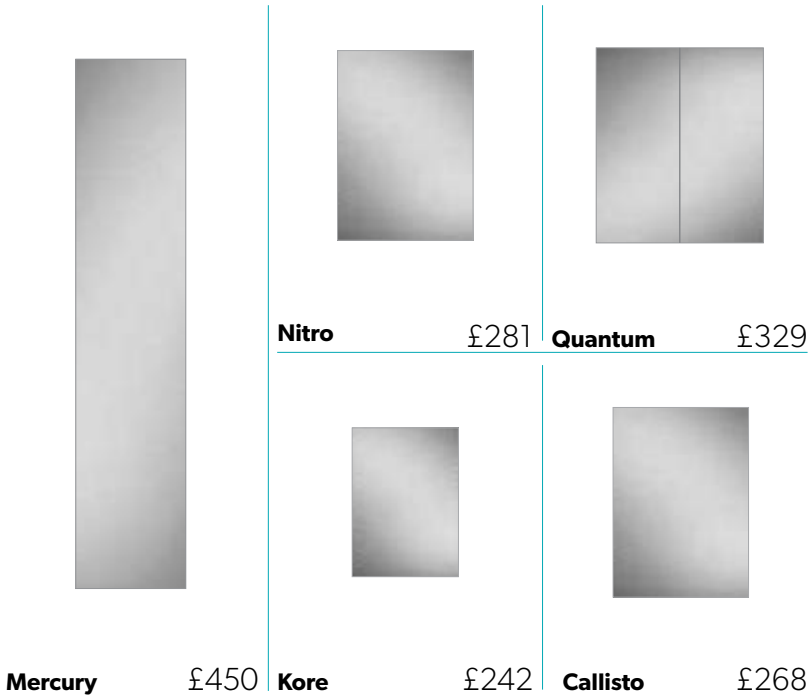

Features

- Mirrored back panel on Nitro, Quantum, Kore & Callisto
- Slim profile on Kore & Callisto
- Double sided mirror door(s)
- Soft close hinges

Cabinets	Art No.	Width	Height	Depth	Net Weight	Left or Right Hand Hinged	Number of Shelves
Mercury	43700	30cm	170cm	14.5cm	18.35kg	Left	4 Glass
Nitro	42400	50cm	70cm	14.5cm	12.4kg	Left	2 Glass
Quantum	42500	60cm	70cm	14.5cm	14kg	Double Door	2 Glass
Kore	43900	40cm	60cm	10cm	7.8kg	Left	2 Glass
Callisto	44100	50cm	70cm	10cm	10.6kg	Left	2 Glass