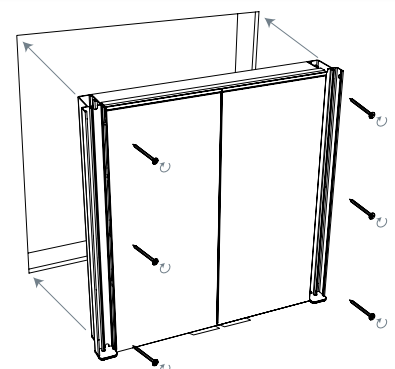

Parity & Laser Cabinets

“Excellent illumination”

For built-in beauty, this range has it all. These cabinets can be elegantly recessed into the wall for a chic understated finish, or directly mounted for a bolder look. Vertical LED illumination can be activated by sensor switch, and double sided mirror doors mean you can plug your razor into the integrated internal charging port and enjoy an invigorating shave without closing the cabinet doors.

This range is available in two sizes 60 (Parity) & 80cm (Laser) wide.

See page 114 for technical details.

PARITY £509 | LASER £578

- Parity