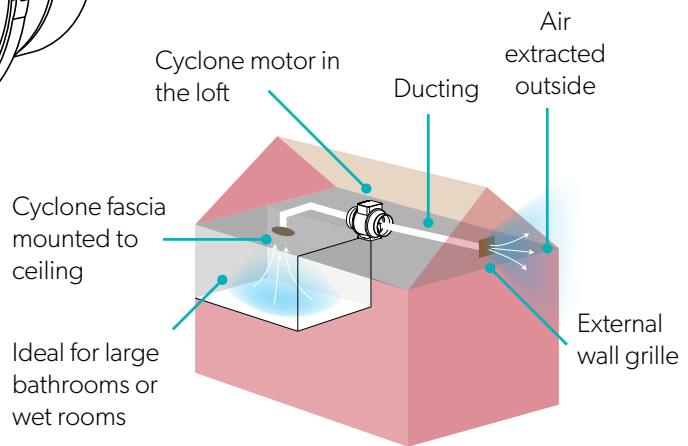

Available in two colour finishes

See page 129 for technical details.

ACCESSORY KIT, WHITE £17 | ACCESSORY KIT, BROWN £17

• White

Motor dimensions

High Powered extraction

Cyclone's high powered air extraction rate is ideal for large bathrooms and wet rooms, where large amounts of condensation needs to be removed.