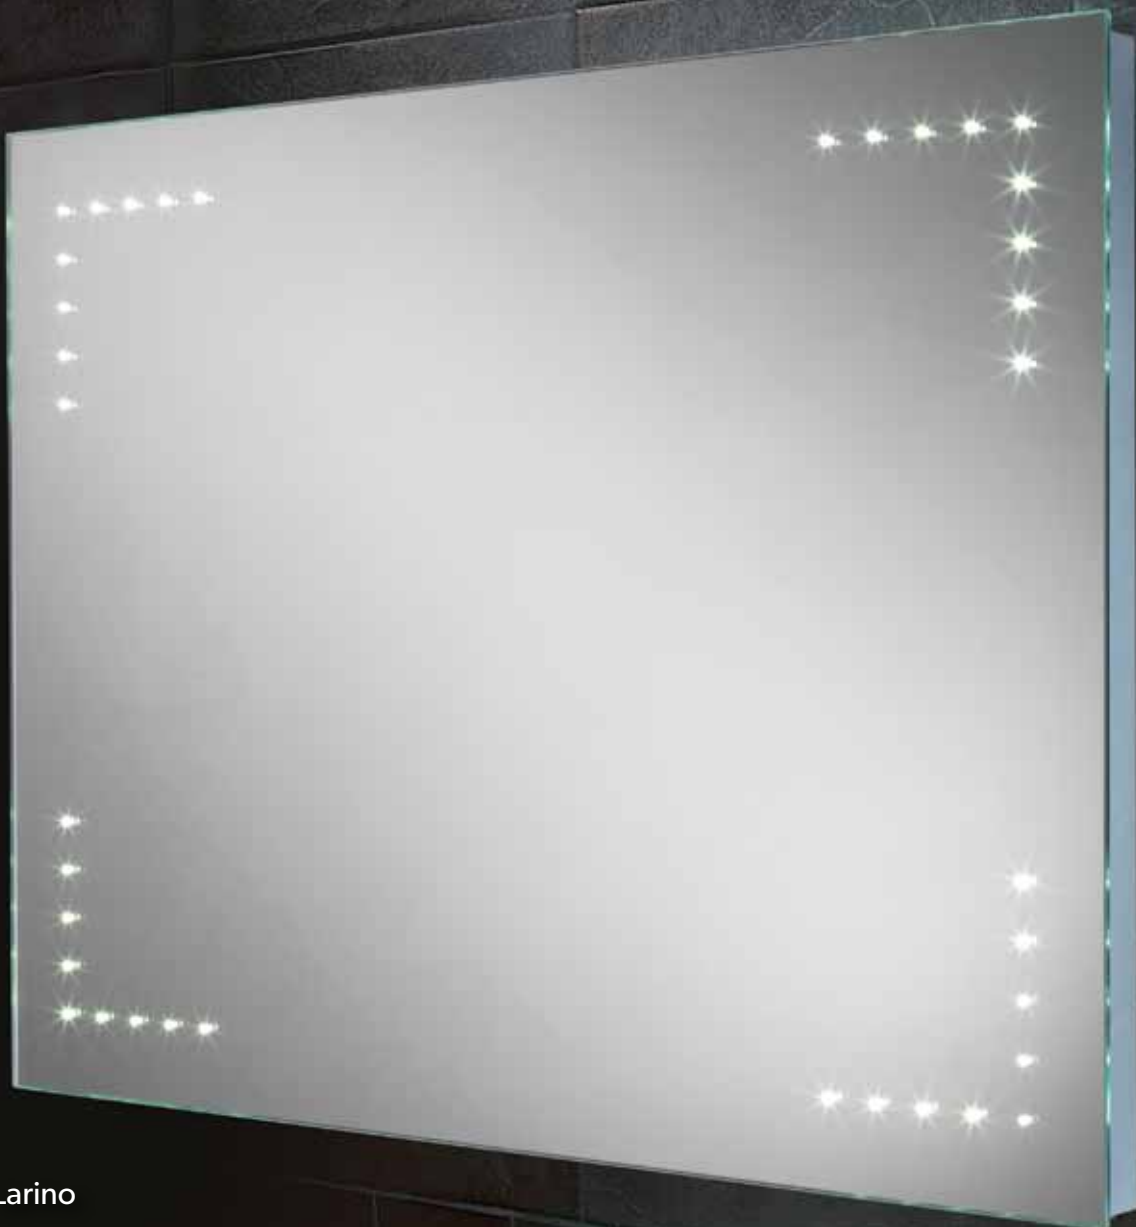

• Vercelli

• Larino