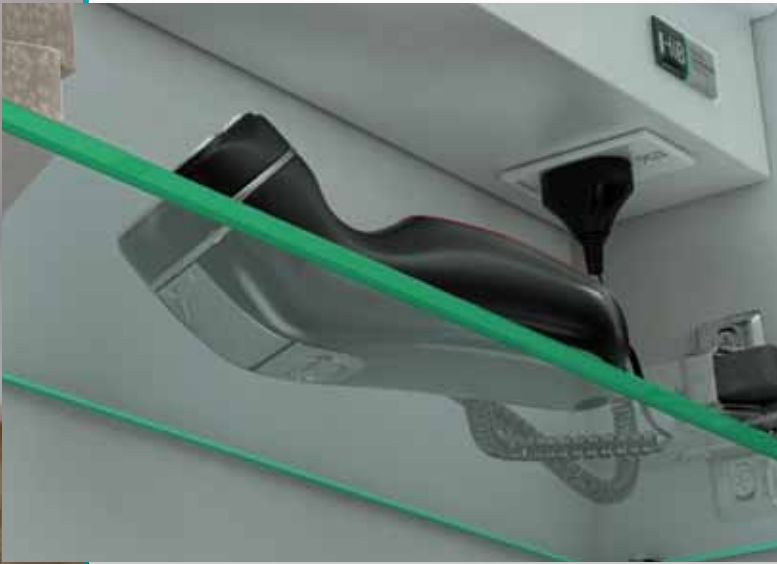

This range is available in two sizes 60 (Parity) & 80cm (Laser) wide.

See page 114 for technical details.

PARITY £509 | LASER £578

- Parity

• Vanquish 120

Vanquish Cabinets

Looking for contemporary minimalism? You've come to the right page. Flush design and a streamlined finish make Vanquish an unmissable cabinet.