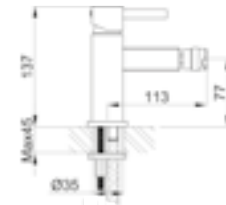

TECHNICAL INFORMATION

Brassware

PRODUCT CODE
SQ34

pura

SQ2

PRODUCT DESCRIPTION
Bath pillar taps (pair)

PRICE
£144.00

PRODUCT CODE
SQBID

pura

SQ2

PRODUCT DESCRIPTION
Bidet mixer with clicker waste

PRICE
£104.00

PRODUCT CODE
SQBF

pura

SQ2

PRODUCT DESCRIPTION
Bath filler

PRICE
£162.00

PRODUCT CODE
SQBSM

pura

SQ2

PRODUCT DESCRIPTION
Bath shower mixer with kit

PRICE
£197.00