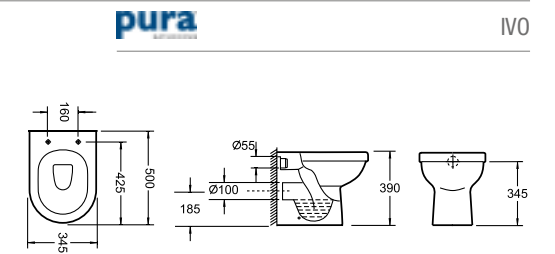

pura

IVO

Wall hung WC products

PRODUCT CODE
CH1010C, S1010SCQR

PRODUCT DESCRIPTION
Wall hung WC bowl with fixings
Puraplast seat and cover slow close

PRICE
£245.00 with Puraplast seat