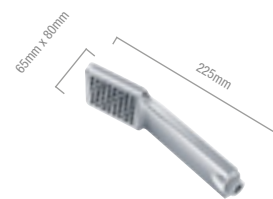

KI034 Dekka single function handset **£18.00**