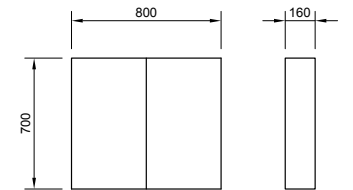

TECHNICAL INFORMATION

Mirror cabinets & mirrors

PRODUCT CODE
ECDDMC80WG, ECDDMC80SO, ECDDMC80W

pura

ECHO

PRODUCT DESCRIPTION
800mm soft close double door mirror cabinet