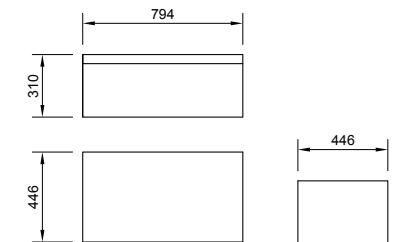

TECHNICAL INFORMATION

Furniture

PRODUCT CODE
EC40WMWG or EC40WMSO or EC40WMW,
EC40BAS

PRODUCT DESCRIPTION
400mm wall mounted unit
400mm x 220mm basin with one tap hole

PRICE
£248.00 all colours

pura ECHO

PRODUCT CODE
EC40FSWG or EC40FSSO or EC40FSW, EC40BAS

PRODUCT DESCRIPTION
400mm floor mounted unit
400mm x 220mm basin with one tap hole

PRICE
£275.00 all colours

pura ECHO

PRODUCT CODE
EC60WMWG or EC60WMSO or EC60WMW,
EC60BAS

PRODUCT DESCRIPTION
600mm single drawer wall mounted unit
600mm x 380mm basin one tap hole

PRICE
£409.00 all colours

pura ECHO

PRODUCT CODE
EC60FSWG or EC60FSSO or EC60FSW, EC60BAS

PRODUCT DESCRIPTION
600mm double drawer floor mounted unit
600mm x 380mm basin one tap hole

PRICE
£518.00 all colours

pura ECHO

TECHNICAL INFORMATION

Furniture

PRODUCT CODE
ECWT60WG, ECWT60SO, ECWT60W

PRODUCT DESCRIPTION
600mm worktop

PRICE
£60.00 all colours
For use with 600mm Echo units

pura ECHO

PRODUCT CODE
ECWT120WG, ECWT120SO, ECWT120W

PRODUCT DESCRIPTION
1200mm worktop

PRICE
£113.00 all colours
For use with 2 x 600mm Echo units

pura ECHO

PRODUCT CODE
EC80WMWG or EC80WMSO or EC80WMW, EC80BAS

PRODUCT DESCRIPTION
800mm single drawer wall mounted unit
800mm x 450mm basin one tap hole

PRICE
£560.00 all colours

pura ECHO

PRODUCT CODE
ECWT80WG, ECWT80SO, ECWT80W

PRODUCT DESCRIPTION
800mm worktop

PRICE
£83.00 all colours
For use with 800mm Echo units

pura ECHO