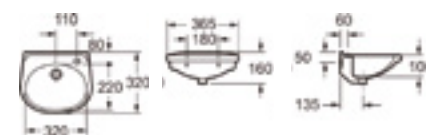

### Cloakroom basins

PRODUCT CODE  
LH10191TH or LH10192TH

PRODUCT DESCRIPTION  
360mm Handrinse basin one tap hole  
360mm Handrinse basin two tap holes

PRICE  
£45.00

**pura**

ELLILA & IVO

PRODUCT CODE  
LH1018