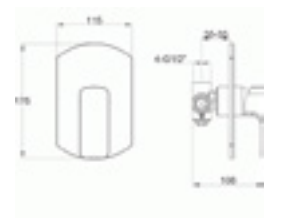

TECHNICAL INFORMATION

Brassware

PRODUCT CODE
FLBID

PRODUCT DESCRIPTION
Bidet mixer with clicker waste

PRICE
£135.00

pura FLITE

PRODUCT CODE
FL2HWMBAS

PRODUCT DESCRIPTION
Two hole wall mounted basin mixer with clicker waste

PRICE
£162.00

pura FLITE

PRODUCT CODE
FLBF

PRODUCT DESCRIPTION
Bath filler

PRICE
£242.00

pura FLITE

PRODUCT CODE
FLBSM

PRODUCT DESCRIPTION
Bath shower mixer with kit

PRICE
£277.50

pura FLITE

TECHNICAL INFORMATION

Brassware

PRODUCT CODE
FLMBF

PRODUCT DESCRIPTION
Single lever mono bath filler

PRICE
£205.00

pura FLITE

PRODUCT CODE
FLMBSM

PRODUCT DESCRIPTION
Single lever mono bath shower mixer with kit

PRICE
£245.00

pura FLITE

PRODUCT CODE
FLSHVO

PRODUCT DESCRIPTION
Concealed manual shower valve

PRICE
£99.00

pura FLITE

PRODUCT CODE
FLSHVODIV

PRODUCT DESCRIPTION
Concealed manual shower valve with diverter

PRICE
£135.00

pura FLITE