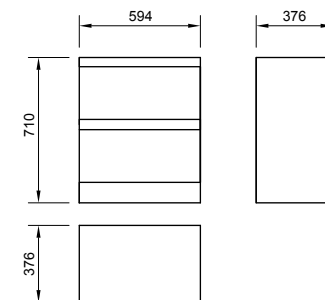

TECHNICAL INFORMATION

Furniture

PRODUCT CODE
EC40WMWG or EC40WMSO or EC40WMW,
EC40BAS

PRODUCT DESCRIPTION
400mm wall mounted unit
400mm x 220mm basin with one tap hole

PRICE
£248.00 all colours

pura ECHO

PRODUCT CODE
EC40FSWG or EC40FSSO or EC40FSW, EC40BAS

PRODUCT DESCRIPTION
400mm floor mounted unit
400mm x 220mm basin with one tap hole

PRICE
£275.00 all colours

pura ECHO

PRODUCT CODE
EC60WMWG or EC60WMSO or EC60WMW,
EC60BAS

PRODUCT DESCRIPTION
600mm single drawer wall mounted unit
600mm x 380mm basin one tap hole

PRICE
£409.00 all colours

pura ECHO

PRODUCT CODE
EC60FSWG or EC60FSSO or EC60FSW, EC60BAS

PRODUCT DESCRIPTION
600mm double drawer floor mounted unit
600mm x 380mm basin one tap hole

PRICE
£518.00 all colours

pura ECHO

TECHNICAL INFORMATION

Furniture

PRODUCT CODE
ECWT60WG, ECWT60SO, ECWT60W

PRODUCT DESCRIPTION
600mm worktop

PRICE
£60.00 all colours
For use with 600mm Echo units

pura ECHO

PRODUCT CODE
ECWT120WG, ECWT120SO, ECWT120W

PRODUCT DESCRIPTION
1200mm worktop

PRICE
£113.00 all colours
For use with 2 x 600mm Echo units

pura ECHO

PRODUCT CODE
EC80WMWG or EC80WMSO or EC80WMW, EC80BAS

PRODUCT DESCRIPTION
800mm single drawer wall mounted unit
800mm x 450mm basin one tap hole

PRICE
£560.00 all colours

pura ECHO

PRODUCT CODE
ECWT80WG, ECWT80SO, ECWT80W

PRODUCT DESCRIPTION
800mm worktop

PRICE
£83.00 all colours
For use with 800mm Echo units

pura ECHO