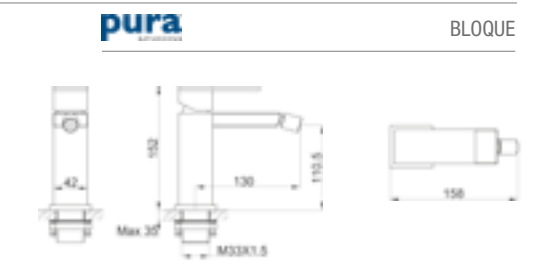

pura

BLOQUE