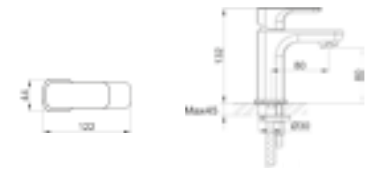

TECHNICAL INFORMATION

Brassware

PRODUCT CODE
FLSBAS

pura

FLITE

PRODUCT DESCRIPTION
Small single lever basin mixer
with clicker waste

PRICE
£117.00