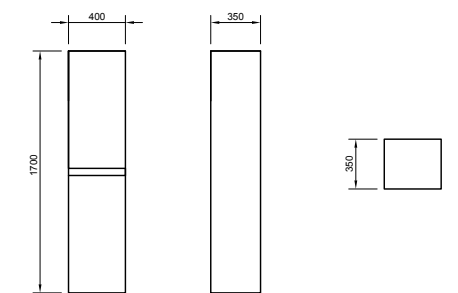

### Furniture

PRODUCT CODE  
FL170TSC

PRODUCT DESCRIPTION  
1700mm storage unit in white gloss

PRICE  
£488.00

**pura**

FLITE

PRODUCT CODE  
FL80SSC

PRODUCT DESCRIPTION  
800mm storage unit in white