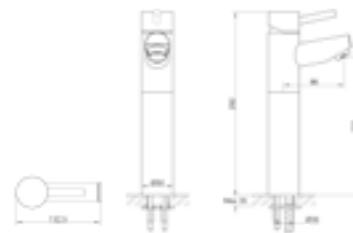

PRODUCT CODE  
XCBID

PRODUCT DESCRIPTION  
Bidet mixer with clicker waste

PRICE  
£114.00

**pura**

XCITE