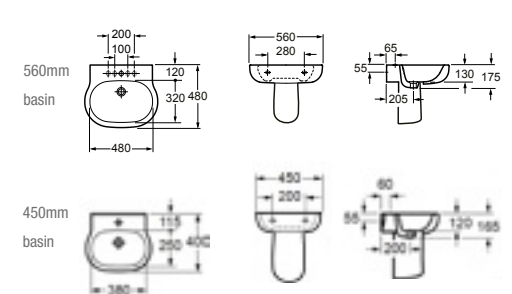

PRODUCT CODE
L1010 or L1010C, P1072A

PRODUCT DESCRIPTION
560mm basin one tap hole
450mm basin one tap hole
Half pedestal

PRICE
£125.00 560mm basin
£115.00 450mm basin

pura URBAN