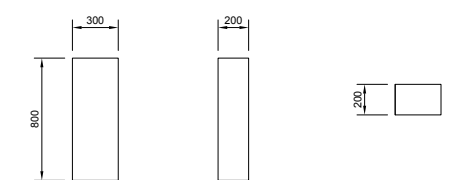

PRODUCT CODE
FL80SSC

PRODUCT DESCRIPTION
800mm storage unit in white

PRICE
£185.00

pura

FLITE