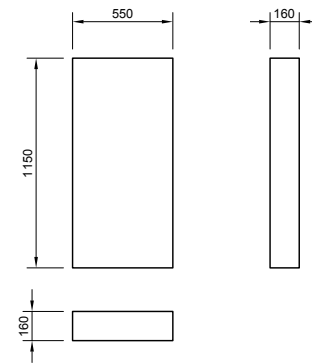

### Furniture

PRODUCT CODE  
ECWFCFWG, ECWFCFSO, ECWFCFW

PRODUCT DESCRIPTION  
550mm cistern frame cover

PRICE  
£197.00 all colours

**pura**

ECHO

PRODUCT CODE  
ECSSU80WG, ECSSU80SO, ECSSU80W

PRODUCT DESCRIPTION  
800mm single door storage unit