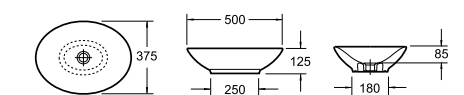

### Bowls

PRODUCT CODE  
LW1054

PRODUCT DESCRIPTION  
Fyori 500mm bowl no tap hole

PRICE  
£91.00

**pura**

FYORI

PRODUCT CODE  
LW1057

PRODUCT DESCRIPTION  
Cresto 410mm bowl no tap hole