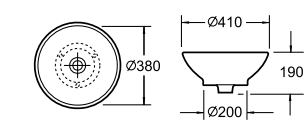

pura

CRESTO