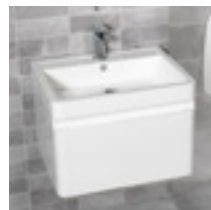

LW1057 Cresto 410mm bowl no tap hole **£94.00**

See our full range of furniture on page 30