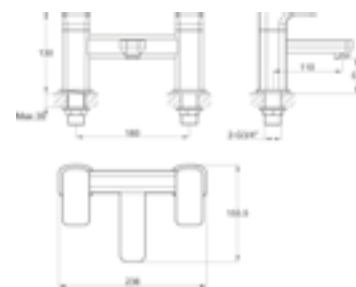

PRODUCT CODE
FLBF

PRODUCT DESCRIPTION
Bath filler

PRICE
£242.00

pura FLITE