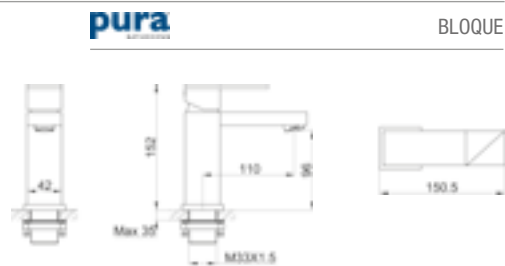

pura

BLOQUE

TECHNICAL INFORMATION

Brassware

PRODUCT CODE
BQTBAS

PRODUCT DESCRIPTION
Tall single lever basin mixer with clicker waste

PRICE
£204.00