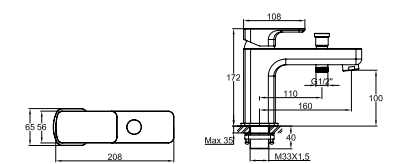

TECHNICAL INFORMATION

Brassware

PRODUCT CODE
FLBID

PRODUCT DESCRIPTION
Bidet mixer with clicker waste

PRICE
£135.00

pura FLITE

PRODUCT CODE
FL2HWMBAS

PRODUCT DESCRIPTION
Two hole wall mounted basin mixer with clicker waste

PRICE
£162.00

pura FLITE

PRODUCT CODE
FLBF

PRODUCT DESCRIPTION
Bath filler

PRICE
£242.00

pura FLITE

PRODUCT CODE
FLBSM

PRODUCT DESCRIPTION
Bath shower mixer with kit

PRICE
£277.50

pura FLITE

TECHNICAL INFORMATION

Brassware

PRODUCT CODE
FLMBF

PRODUCT DESCRIPTION
Single lever mono bath filler

PRICE
£205.00

pura FLITE

PRODUCT CODE
FLMBSM

PRODUCT DESCRIPTION
Single lever mono bath shower mixer with kit

PRICE
£245.00

pura FLITE

PRODUCT CODE
FLSHVO

PRODUCT DESCRIPTION
Concealed manual shower valve

PRICE
£99.00

pura FLITE

PRODUCT CODE
FLSHVODIV

PRODUCT DESCRIPTION
Concealed manual shower valve with diverter

PRICE
£135.00

pura FLITE