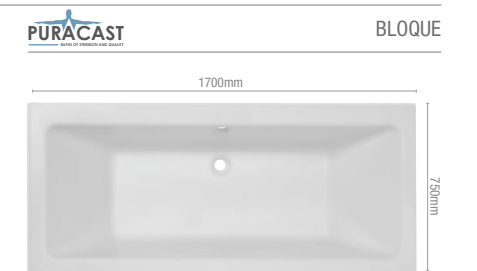

PRODUCT CODE
PBBQDE17X75

PRODUCT DESCRIPTION
1700mm x 750mm fully reinforced double ended bath (inc leg pack)
Weight: 34kg Capacity: 180 litres

PRICE
£428.00