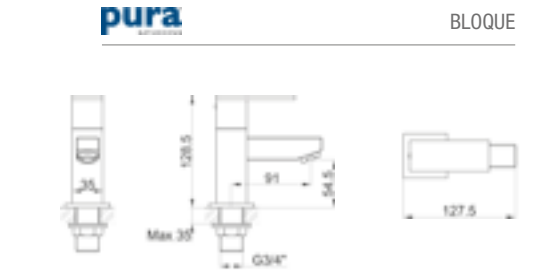

PRICE  
£147.00

**pura**

BLOQUE

PRODUCT CODE  
BQ34

PRODUCT DESCRIPTION  
Bath pillar taps (pair)

PRICE  
£171.00

**pura**

BLOQUE