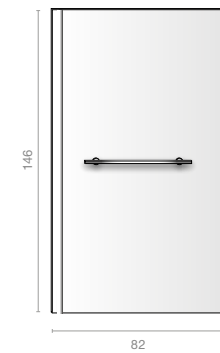

BLOQUE

PRODUCT DESCRIPTION  
Bloque universal 6mm bath screen

PRICE  
£172.00

PRODUCT CODE  
PB1800SP, PB1700SP

**PURACAST**

SIDE PANEL

PRODUCT DESCRIPTION  
1800mm reinforced side panel  
1700mm reinforced side panel  
Suitable to be cut down and used with our 1675mm, 1600mm, 1500mm, 1400mm and 1300mm baths.