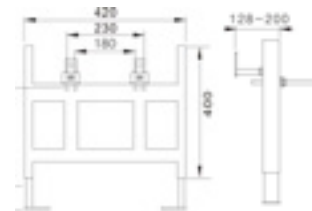

PRICE  
£135.00

**pura**

PRODUCT CODE  
BF03

PRODUCT DESCRIPTION  
Wall hung bidet frame system

PRICE  
£113.00

**pura**