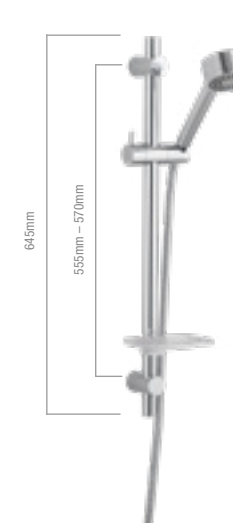

PRODUCT CODE
KI460

PRODUCT DESCRIPTION
Xcite slide rail kit with single function
handset and hose

PRICE
£54.00