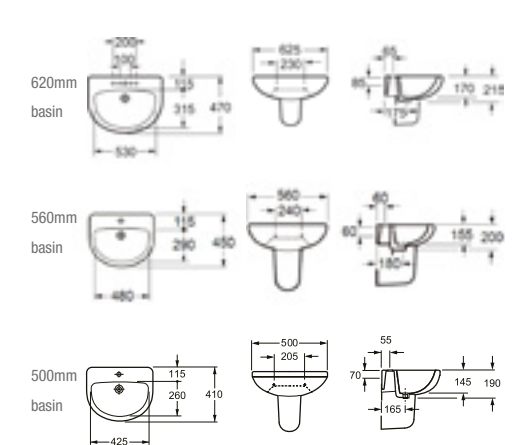

TECHNICAL INFORMATION

Basins with half pedestals

PRODUCT CODE
L1063A1 or L1063A2 or LH1063, P1064A

PRODUCT DESCRIPTION
530mm basin one tap hole
530mm basin two tap holes
450mm basin one tap hole
Half pedestal

PRICE
£163.00 530mm basins
£138.00 450mm basin

pura SUBURB

PRODUCT CODE
L1076 or L10701 or L10702 or
L1076C1 or L1076C2, P1072A

PRODUCT DESCRIPTION
620mm basin one tap hole
560mm basin one tap hole
560mm basin two tap holes
500mm basin one tap hole
500mm basin two tap holes
Half pedestal

PRICE
£105.00 620mm basin
£90.00 560mm basins
£88.00 500mm basins

pura ELLILA & IVO