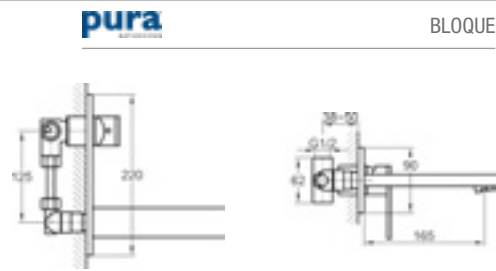

TECHNICAL INFORMATION

Brassware

PRODUCT CODE
BQ2HWMBAS

PRODUCT DESCRIPTION
Two hole wall mounted basin mixer with clicker waste

PRICE
£300.00

pura

BLOQUE

PRODUCT CODE
BQ3HWMBAS

PRODUCT DESCRIPTION
Three hole wall mounted basin mixer with clicker waste

PRICE
£334.00