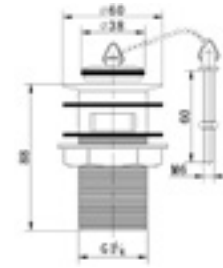

TECHNICAL INFORMATION

Basin wastes

PRODUCT CODE
BW100

pura

PRODUCT DESCRIPTION
Luxury slotted basin waste with chrome metal plug