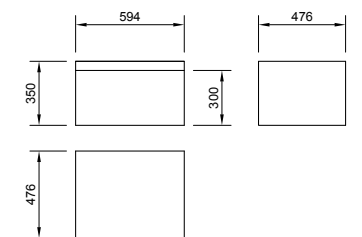

PRODUCT CODE
FL60SDWMC, FL60BAS

PRODUCT DESCRIPTION
600mm single drawer wall mounted unit in white gloss (excluding basin)
600mm basin with one tap hole

PRICE
£410.00

pura FLITE