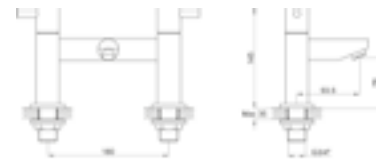

TECHNICAL INFORMATION

Brassware

PRODUCT CODE
IV34

PRODUCT DESCRIPTION
Bath pillar taps (pair)

PRICE
£90.00

pura

IV0

PRODUCT CODE
IVBID

PRODUCT DESCRIPTION
Bidet mixer with clicker waste

PRICE
£99.00

pura

IV0

PRODUCT CODE
IVBF

PRODUCT DESCRIPTION
Bath filler

PRICE
£114.00

pura

IV0

PRODUCT CODE
IVBSM

PRODUCT DESCRIPTION
Bath shower mixer with kit

PRICE
£139.00

pura

IV0

TECHNICAL INFORMATION

Brassware

PRODUCT CODE
DVSBAS

PRODUCT DESCRIPTION
Small basin mixer with clicker waste

PRICE
£78.00

pura

DV8

PRODUCT CODE
DVBAS

PRODUCT DESCRIPTION
Basin mixer with clicker waste

PRICE
£87.00

pura

DV8

PRODUCT CODE
DVESBAS

PRODUCT DESCRIPTION
Eco small basin mixer with clicker waste

PRICE
£68.00

pura

DV8

PRODUCT CODE
DVEBAS

PRODUCT DESCRIPTION
Eco basin mixer with clicker waste

PRICE
£68.00

pura

DV8