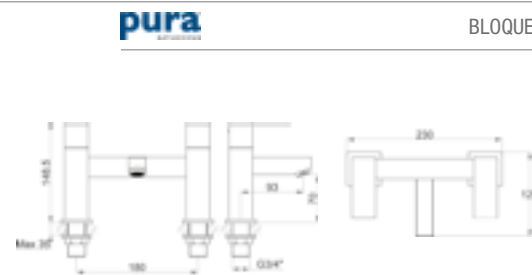

pura

BLOQUE

PRODUCT CODE
BQBSM

PRODUCT DESCRIPTION
Bath shower mixer with kit

PRICE
£285.00