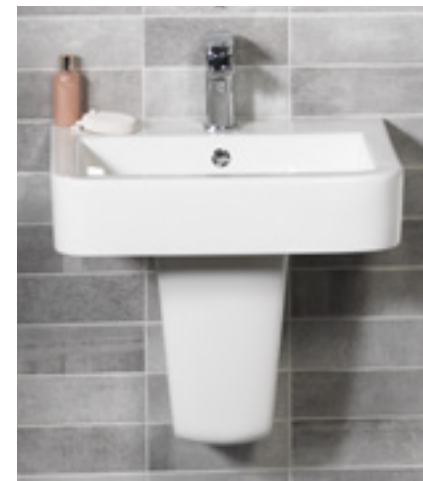

SUBURB / FLITE FURNITURE

QUICK
RELEASE
SEAT

62CM
SHORT
PROJECTION
WC

C1063C	Close coupled WC bowl with fixings	£150.00
T1063C	Close coupled cistern with dual flush fittings	£55.00
S1010SCQR	Puraplast seat and cover slow close	£55.00

CB1010C	Back to wall WC bowl with fixings	£180.00
S1010SCQR	Puraplast seat and cover slow close	£55.00

CH1010C	Wall hung WC bowl with fixings	£190.00
S1010SCQR	Puraplast seat and cover slow close	£55.00

- WRAS APPROVED PRODUCT - cistern internals • Quick release soft close seat as standard • Performs on 4/2.6 litre flushing

SUBURB / FLITE FURNITURE

L1063A1	530mm basin one tap hole	£120.00
L1063A2	530mm basin two tap holes	£120.00
LH1063	450mm basin one tap hole	£95.00
P1063	Full pedestal	£50.00

L1063A1	530mm basin one tap hole	£120.00
L1063A2	530mm basin two tap holes	£120.00
LH1063	450mm basin one tap hole	£95.00
P1064A	Half pedestal	£43.00

LS1063	560mm semi recessed basin	£110.00

Flite

- For full range of Flite furniture see pages 32-33
- 600 and 900mm options

Single drawer wall mounted unit in white gloss		
FL60SDWMC	600mm unit	£252.00
FL60BAS	600mm vanity basin	£158.00
FL90SDWMC	900mm unit	£304.00
FL90BAS	900mm vanity basin	£210.00

Double drawer wall mounted unit in white gloss		
FL60DDWMC	600mm unit	£315.00
FL60BAS	600mm vanity	£158.00
FL90DDWMC	900mm unit	£390.00
FL90BAS	900mm vanity basin	£210.00

Double drawer floor mounted unit in white gloss		
FL60DDFMC	600mm unit	£372.00
FL60BAS	600mm vanity basin	£158.00
FL90DDFMC	900mm unit	£469.00
FL90BAS	900mm vanity basin	£210.00

Flite

PBFLJB1700LH	1700mm x 750mm	£375.00

PBFLJB1700SP	1700mm x 750mm	£225.00

See our full range of baths on page 48

See our full range of furniture on page 30