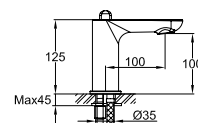

PRICE
£201.00

PRODUCT CODE
ERBAS

pura

ECHO

PRODUCT DESCRIPTION
Side lever basin mixer with clicker waste