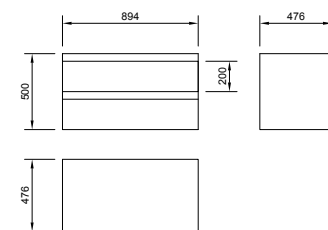

TECHNICAL INFORMATION

Furniture

PRODUCT CODE
FL60DDFMC, FL60BAS

PRODUCT DESCRIPTION
600mm double drawer floor mounted unit in white gloss (excluding basin)
600mm basin with one tap hole

PRICE
£530.00

pura

FLITE

PRODUCT CODE
FL90SDWMC, FL90BAS

PRODUCT DESCRIPTION
900mm single drawer wall mounted unit in white gloss (excluding basin)
900mm basin with one tap hole

PRICE
£514.00

pura

FLITE

PRODUCT CODE
FL90DDWMC, FL90BAS

PRODUCT DESCRIPTION
900mm double drawer wall mounted unit in white gloss (excluding basin)
900mm basin with one tap hole

PRICE
£600.00

pura

FLITE

PRODUCT CODE
FL90DDFMC, FL90BAS

PRODUCT DESCRIPTION
900mm double drawer floor mounted unit in white gloss (excluding basin)
900mm basin with one tap hole

PRICE
£679.00

pura

FLITE

TECHNICAL INFORMATION

Furniture

PRODUCT CODE
FL170TSC

PRODUCT DESCRIPTION
1700mm storage unit in white gloss

PRICE
£488.00

pura

FLITE

PRODUCT CODE
FL80SSC

PRODUCT DESCRIPTION
800mm storage unit in white

PRICE
£185.00

pura

FLITE

PRODUCT CODE
FLWCFCWG

PRODUCT DESCRIPTION
560mm cistern frame cover in white gloss

PRICE
£210.00

pura

FLITE