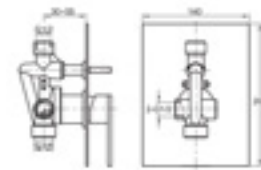

PRICE
£184.00

PRODUCT CODE
BQSHV0DIV

pura

BLOQUE

PRODUCT DESCRIPTION
Concealed manual shower valve with diverter