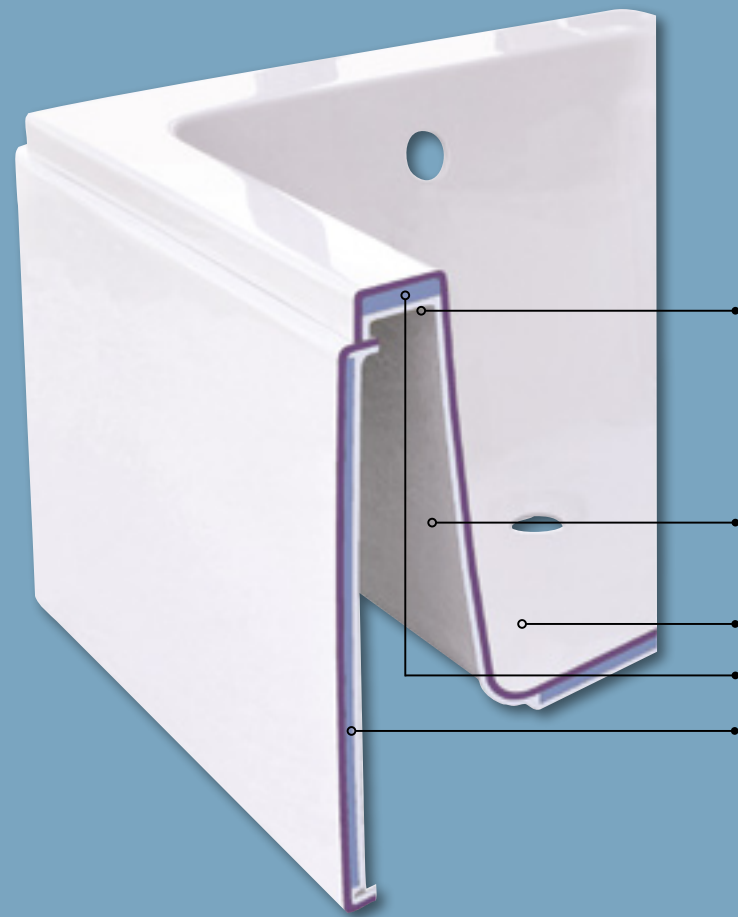

WHY CHOOSE PURACAST?

Puracast baths are the ultimate premium bath.

Hand finished in the UK to the most exacting of standards, they are rigid, durable, strong and with a reassuring substantial weight, are perfect for all bathrooms, regardless of bath style chosen.

The versatility of the materials used, the advanced manufacturing process and the quality of our craftsmanship means that Puracast baths can be designed in beautiful sculptural shapes that suit the contemporary bathroom.

Made from a generous 5mm of acrylic, the baths are reinforced with 7 layers of hand applied fibreglass core matting and resin bonding. Plus the timber framed bath rims and bath bases are fully encapsulated in fibreglass matting and resin bonding providing extra rigidity, meaning the bath will not 'flex' when you step in.

BATHS OF STRENGTH & QUALITY

Constructed using the finest 5mm acrylic lucite sheet, providing a bath offering comfort and excellent thermal retention

Seven layers of resin bonded fibre glass encapsulation for strength and rigidity, creating one of the strongest baths available

The solid core reinforcing (up to 30mm) gives the Puracast baths strength and durability

Sturdy galvanised full width legsets provided with each Puracast bath ensuring supreme rigidity and balanced support across the entire bath base.