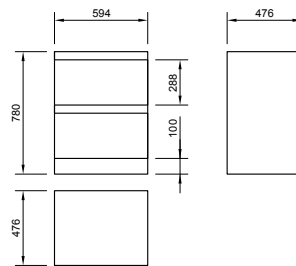

TECHNICAL INFORMATION

Furniture

PRODUCT CODE
FL60DDFMC, FL60BAS

PRODUCT DESCRIPTION
600mm double drawer floor mounted unit in white gloss (excluding basin)
600mm basin with one tap hole

PRICE
£530.00

pura

FLITE

PRODUCT CODE
FL90SDWMC, FL90BAS

PRODUCT DESCRIPTION
900mm single drawer wall mounted unit in white gloss (excluding basin)
900mm basin with one tap hole

PRICE
£514.00

pura

FLITE

PRODUCT CODE
FL90DDWMC, FL90BAS

PRODUCT DESCRIPTION
900mm double drawer wall mounted unit in white gloss (excluding basin)
900mm basin with one tap hole

PRICE
£600.00

pura

FLITE

PRODUCT CODE
FL90DDFMC, FL90BAS

PRODUCT DESCRIPTION
900mm double drawer floor mounted unit in white gloss (excluding basin)
900mm basin with one tap hole

PRICE
£679.00

pura

FLITE

TECHNICAL INFORMATION

Furniture

PRODUCT CODE
FL170TSC

PRODUCT DESCRIPTION
1700mm storage unit in white gloss

PRICE
£488.00

pura

FLITE

PRODUCT CODE
FL80SSC

PRODUCT DESCRIPTION
800mm storage unit in white

PRICE
£185.00

pura

FLITE

PRODUCT CODE
FLWCFCWG

PRODUCT DESCRIPTION
560mm cistern frame cover in white gloss

PRICE
£210.00

pura

FLITE