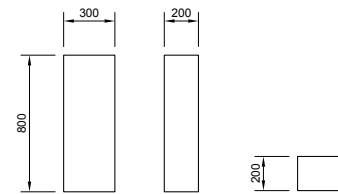

PRODUCT CODE
ECSSU80WG, ECSSU80SO, ECSSU80W

PRODUCT DESCRIPTION
800mm single door storage unit

PRICE
£162.00 all colours

pura

ECHO