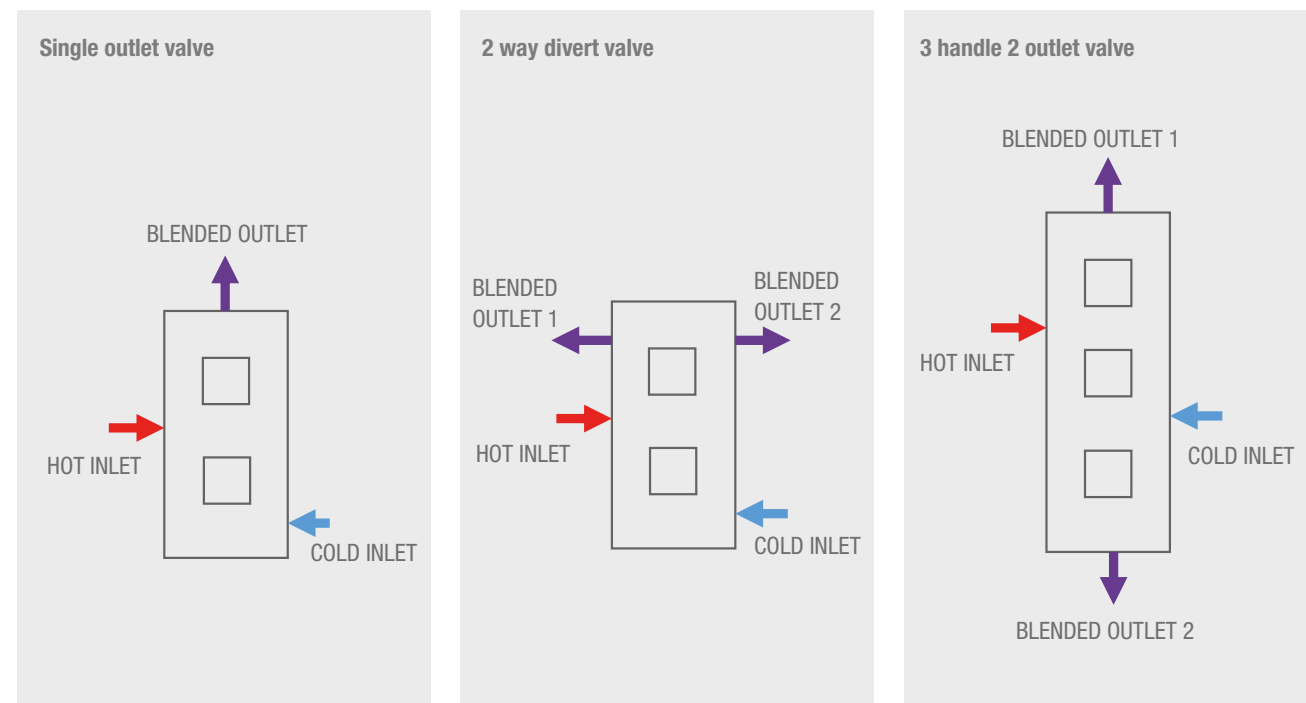

PURA CONCEALED THERMOSTATIC VALVE DIAGRAMS

TECHNICAL INFORMATION

Shower valves

PRODUCT CODE
6001

PRODUCT DESCRIPTION
Single outlet concealed thermostatic shower valve

PRICE
£195.00

pura ARCO

- Insertion depth 80mm min / 100mm max
- Brass Valve Dimensions - 140mm deep (front of handles to rear of body) x 176mm high
- Plate dimensions - 210mm high x 100mm wide
- Inlet and outlet connections ½" female threads
- Fully serviceable via front access
- Easy access, easy clean cartridge

PRODUCT CODE
6002

PRODUCT DESCRIPTION
2 handle 2 way divert concealed thermostatic shower valve

PRICE
£210.00

pura ARCO

- Insertion depth 80mm min / 100mm max
- Brass Valve Dimensions - 140mm deep (front of handles to rear of body) x 176mm high
- Plate dimensions - 210mm high x 100mm wide
- Inlet and outlet connections ½" female threads
- Fully serviceable via front access
- Easy access, easy clean cartridge

PRODUCT CODE
6003

PRODUCT DESCRIPTION
3 handle dual outlet concealed thermostatic shower valve

PRICE
£232.00

pura ARCO

- Insertion depth 80mm min / 100mm max
- Brass Valve Dimensions - 140mm deep (front of handles to rear of body) x 239mm high
- Plate dimensions - 265mm high x 100mm wide
- Inlet and outlet connections ½" female threads
- Fully serviceable via front access
- Easy access, easy clean cartridge

PRODUCT CODE
6004

PRODUCT DESCRIPTION
Single outlet concealed thermostatic shower valve

PRICE
£195.00

pura BLOQUE2

- Insertion depth 80mm min / 100mm max
- Brass Valve Dimensions - 140mm deep (front of handles to rear of body) x 176mm high
- Plate dimensions - 210mm high x 100mm wide
- Inlet and outlet connections ½" female threads
- Fully serviceable via front access
- Easy access, easy clean cartridge