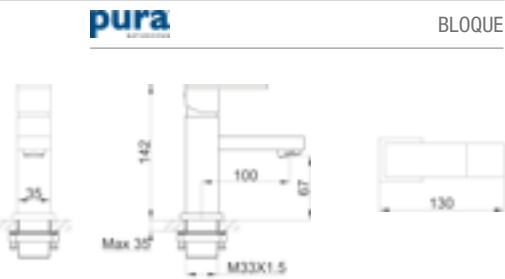

PRICE  
£237.00

**pura**

XCITE

PRODUCT CODE  
BQSBAS

PRODUCT DESCRIPTION  
Small single lever basin mixer with clicker waste

PRICE  
£139.00

**pura**

BLOQUE