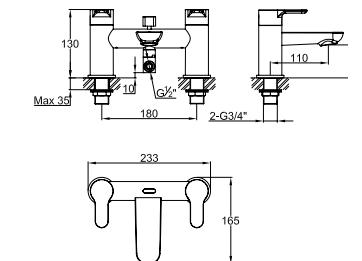

PRICE
£217.00

PRODUCT CODE
ERBSM

pura

ECHO

PRODUCT DESCRIPTION
Bath shower mixer with kit