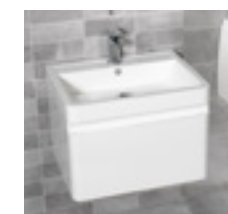

Curve

Fully encapsulated single ended bath  
PBCUSE17X70 1700mm x 700mm **£213.00**

Bath front panel  
PB3SP1700 1700mm **£73.00**

B1076 Bidet with fixings **£122.00**

See our full range of baths on page 48