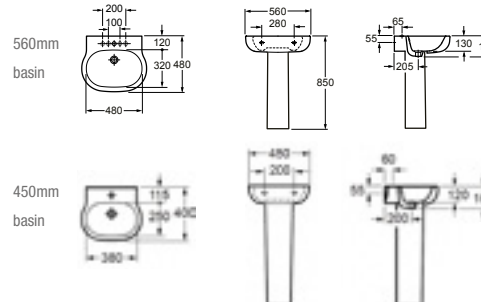

PRODUCT CODE
L1010 or L1010C, P1010

PRODUCT DESCRIPTION
560mm basin one tap hole
450mm basin one tap hole
Full pedestal

PRICE
£137.00 560mm basin
£127.00 450mm basin

pura URBAN