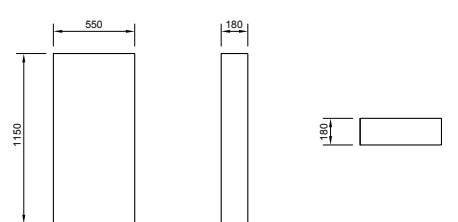

PRICE  
£185.00

**pura**

FLITE

PRODUCT CODE  
FLWCFCWG

PRODUCT DESCRIPTION  
560mm cistern frame cover in white gloss

PRICE  
£210.00

**pura**

FLITE