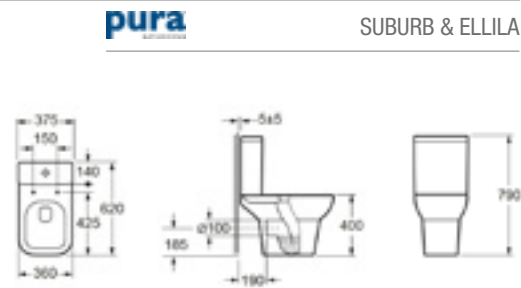

TECHNICAL INFORMATION

Close coupled WC products

PRODUCT CODE
C1063C, T1063C, S1010SCQR

PRODUCT DESCRIPTION
Compact close coupled WC bowl with fixings
Compact close coupled cistern with dual flush fittings
Puraplast seat and cover slow close

PRICE
£260.00 with Puraplast seat

pura

SUBURB & ELLILA

PRODUCT CODE
C1076C, T1076C + S1076SCQR or S1076SC

PRODUCT DESCRIPTION
Compact close coupled WC bowl with fixings
Compact close coupled cistern with dual flush fittings
Puraplast seat and cover slow close
Seat and cover slow close

PRICE
£219.50 with Puraplast seat
£186.00 with standard seat