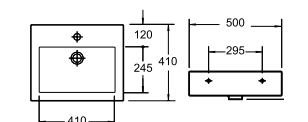

PRICE  
£94.00

**pura**

CRESTO

PRODUCT CODE  
LW1056

PRODUCT DESCRIPTION  
Str8 500mm basin one tap hole

PRICE  
£115.00

**pura**

STR8