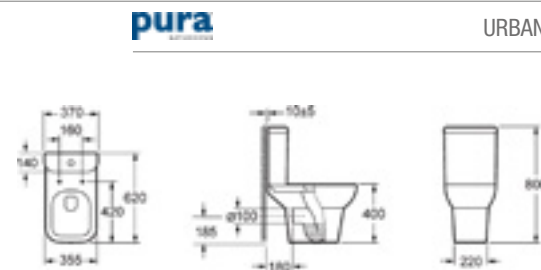

pura

URBAN

Back to wall WC products

PRODUCT CODE
CB1010C, S1010SCQR

PRODUCT DESCRIPTION
Back to wall WC bowl with fixings
Puraplast seat and cover slow close

PRICE
£235.00 with Puraplast seat