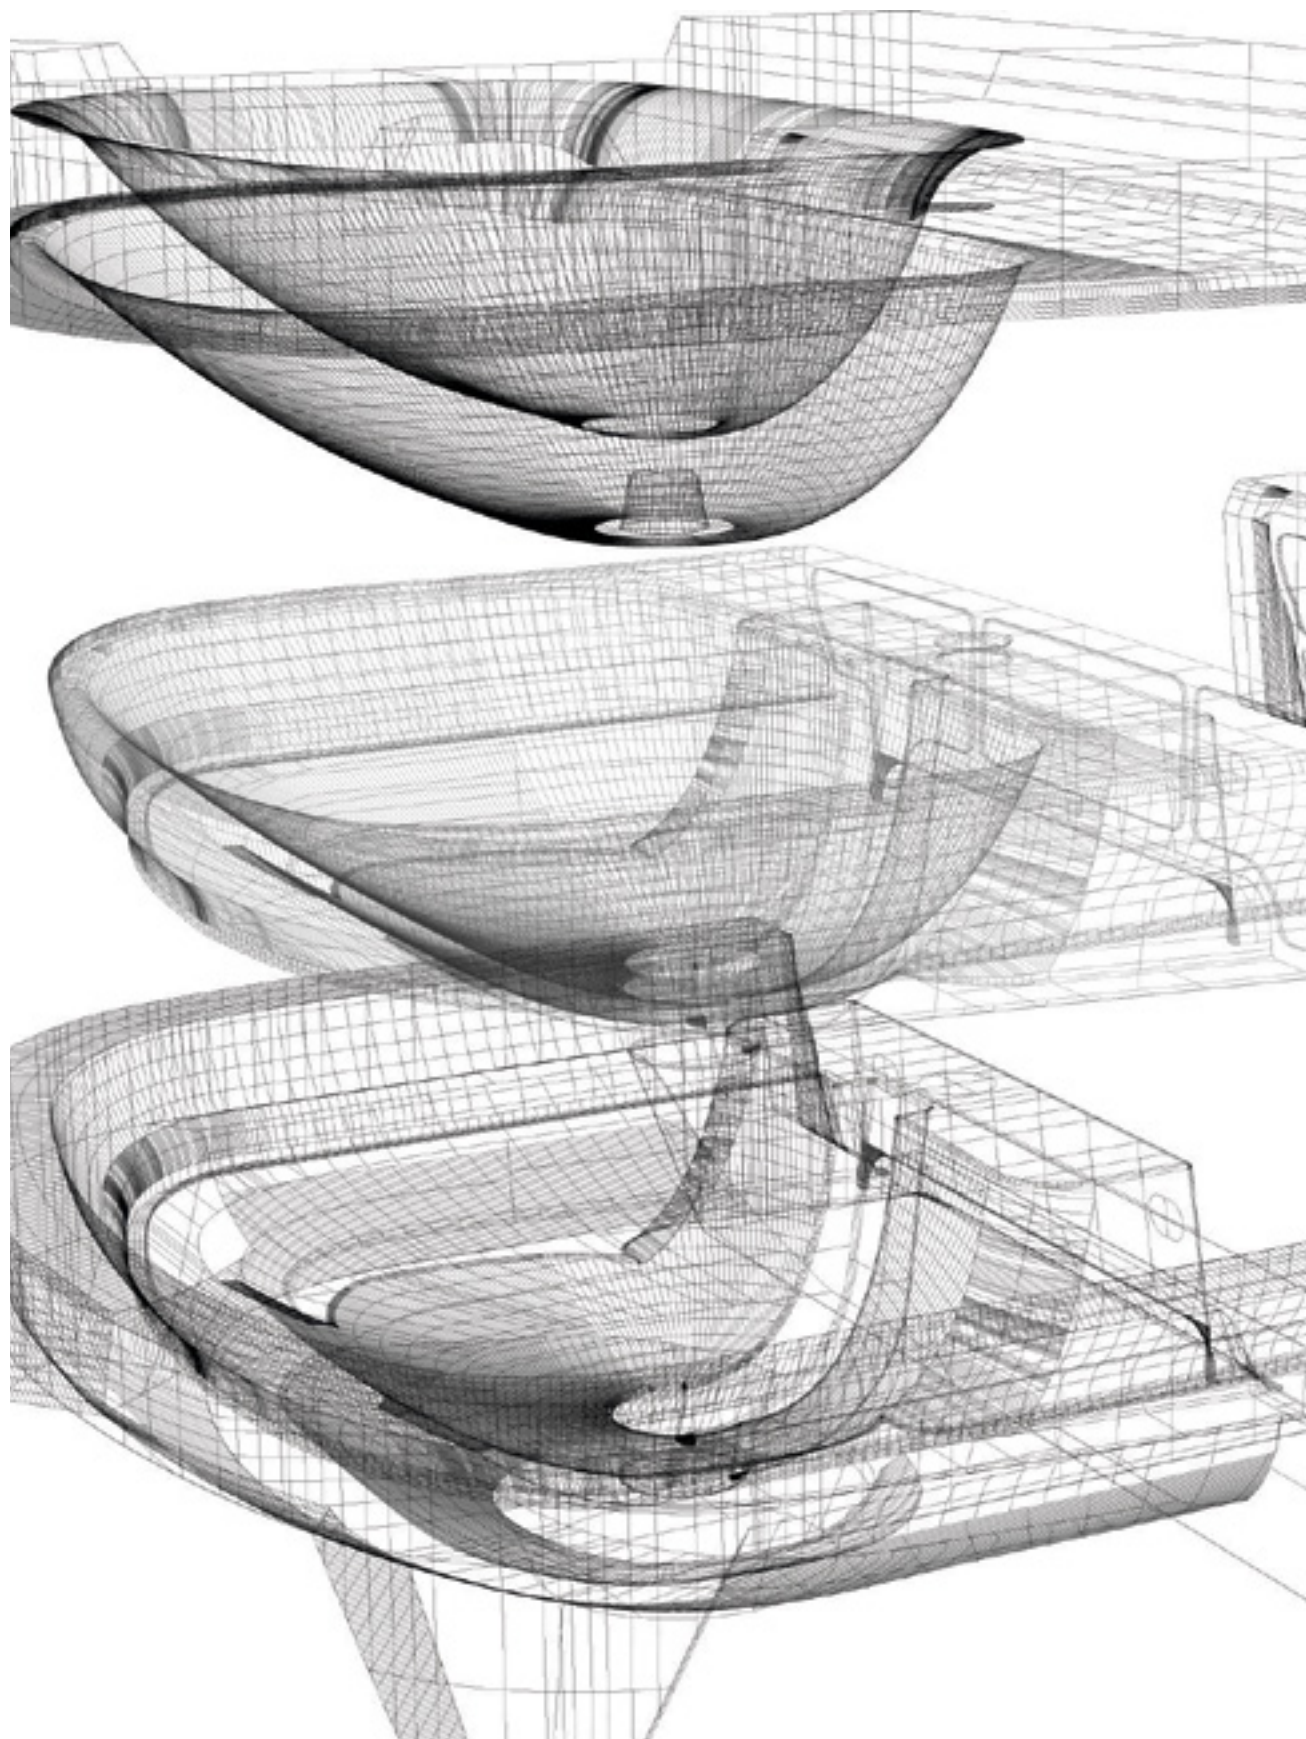

TECHNICAL INFORMATION

SANITARYWARE	128	PURACAST BATHS	155
Close coupled WCs	128	Platto Freestanding	155
Back to wall WCs	128	Essence Freestanding	155
Wall hung WCs	129	Arco Freestanding	155
Bidets	129	Arco Shower baths	155
Basins with full pedestals	130	Bloque Double ended baths	157
Basins with half pedestals	131	Bloque Single ended baths	157
Semi recessed basins	132	Wave Double ended baths	158
Cloakroom basins	132	Wave Single ended baths	159
Bowls	133	Platto Double ended baths	159
		Platto Single ended baths	159
		Screens	160
		Side & End panels	160
FRAMES & CONCEALED CISTERNS	134	BRASSWARE	161
		Flite	161
		Xcite	164
FURNITURE	136	Bloque	166
Xcite	136	Echo	170
Bloque	137	Ivo	171
Flite	137	DV8	174
Echo	140	SQ2	175
Platto	143		
		WASTES	178
MIRRORS & CABINETS	144	Basin wastes	178
Echo	144	Traps & wastes	181
Luna	145	Bath wastes	182
Flite	146		
Xcite	147	SHOWERS	184
		Arco concealed valves	185
PURA BATHS	148	Bloque2 concealed valves	185
Curve Shower baths	148	Ivo concealed valves	186
Curve Double ended baths	149	SQ2 concealed valves	187
Curve Single ended baths	150	Bar valves	187
SQR Shower baths	151	Shower kits	189
SQR Double ended baths	152	Fixed shower heads	192
SQR Single ended baths	153	Fixed head arms	194
Flite Single ended baths	153	Accessories	195
Ivo Single ended baths	154	Adjustable shower heads	196
Side & End panels	154		
		GUARANTEE	198