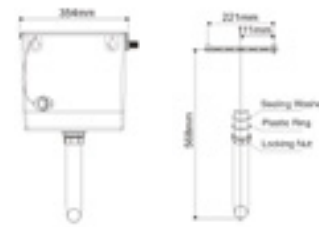

### Frames & concealed cisterns

PRODUCT CODE  
HIDECISTN

PRODUCT DESCRIPTION  
Pura cable operated concealed complete with dual flush button

PRICE  
£72.00

**pura**

PRODUCT CODE  
CC100

PRODUCT DESCRIPTION  
Super slim concealed insulated cistern with chrome front mounted dual flush plate