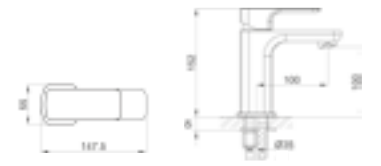

PRODUCT CODE
FLBAS

pura

FLITE

PRODUCT DESCRIPTION
Single lever basin mixer
with clicker waste

PRICE
£135.00