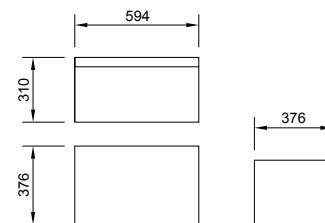

pura ECHO

PRODUCT CODE
EC60FSWG or EC60FSSO or EC60FSW, EC60BAS

PRODUCT DESCRIPTION
600mm double drawer floor mounted unit
600mm x 380mm basin one tap hole

PRICE
£518.00 all colours