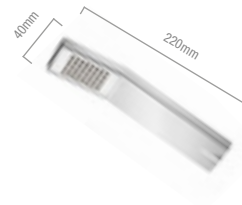

### Shower handsets

KI160 Modern single function handset **£9.00**

KI170 Contemporary single function handset **£18.00**

KI150 Modern three function handset **£16.00**

KI180 Contemporary three function handset **£21.00**