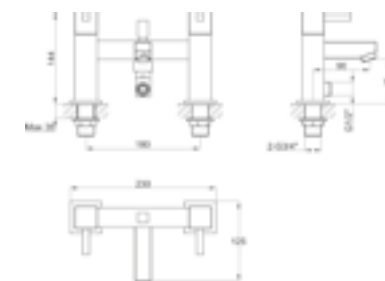

TECHNICAL INFORMATION

Brassware

PRODUCT CODE
SQ34

pura

SQ2

PRODUCT DESCRIPTION
Bath pillar taps (pair)

PRICE
£144.00

PRODUCT CODE
SQBID

pura

SQ2

PRODUCT DESCRIPTION
Bidet mixer with clicker waste

PRICE
£104.00

PRODUCT CODE
SQBF

pura

SQ2

PRODUCT DESCRIPTION
Bath filler

PRICE
£162.00

PRODUCT CODE
SQBSM

pura

SQ2

PRODUCT DESCRIPTION
Bath shower mixer with kit

PRICE
£197.00