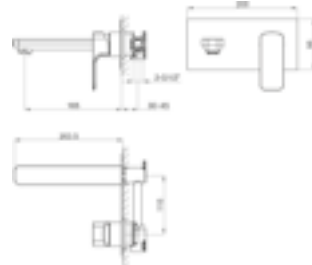

PRODUCT CODE
FL2HWMBAS

PRODUCT DESCRIPTION
Two hole wall mounted basin mixer with clicker waste

PRICE
£162.00

pura FLITE