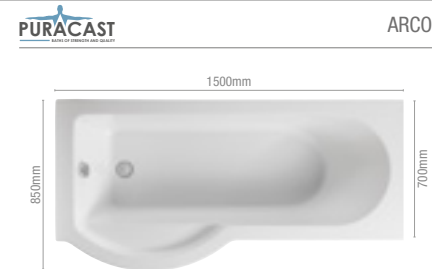

TECHNICAL INFORMATION

Baths

PRODUCT CODE
PBSBLH15, PBSBLH15UD

PRODUCT DESCRIPTION
1500mm fully reinforced shower bath (LH) (inc leg pack)
Weight: 34kg Capacity: 157 litres
1500mm fully reinforced shower bath (LH) (inc leg pack) undrilled
Weight: 34kg Capacity: 80-157 litres, dependent on overflow position selected

PRICE
£450.00