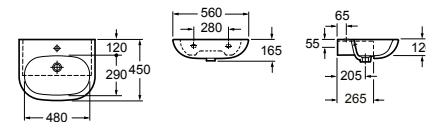

TECHNICAL INFORMATION

Semi recessed basins

PRODUCT CODE
LS1063

PRODUCT DESCRIPTION
560mm semi recessed basin one tap hole

PRICE
£110.00

pura

SUBURB

PRODUCT CODE
LS1076

PRODUCT DESCRIPTION
550mm semi recessed basin one tap hole

PRICE
£98.50

pura

ELLILA & IVO

PRODUCT CODE
LS1010

PRODUCT DESCRIPTION
560mm semi recessed basin one tap hole

PRICE
£110.00

pura

URBAN

Cloakroom basins

PRODUCT CODE
LH10191TH or LH10192TH

PRODUCT DESCRIPTION
360mm Handrinse basin one tap hole
360mm Handrinse basin two tap holes

PRICE
£45.00

pura

ELLILA & IVO

PRODUCT CODE
LH1018

PRODUCT DESCRIPTION
310mm handrinse corner basin one tap hole

PRICE
£56.00

pura

ELLILA & IVO

TECHNICAL INFORMATION

Bowls

PRODUCT CODE
LW1054

PRODUCT DESCRIPTION
Fyori 500mm bowl no tap hole

PRICE
£91.00

pura

FYORI

PRODUCT CODE
LW1057

PRODUCT DESCRIPTION
Cresto 410mm bowl no tap hole

PRICE
£94.00

pura

CRESTO

PRODUCT CODE
LW1056

PRODUCT DESCRIPTION
Str8 500mm basin one tap hole

PRICE
£115.00

pura

STR8

PRODUCT CODE
L1063A1

PRODUCT DESCRIPTION
530mm basin one tap hole

PRICE
£120.00

pura

SUBURB 53

PRODUCT CODE
L1060

PRODUCT DESCRIPTION
Bloque 550mm basin one tap hole

PRICE
£115.00

pura

BLOQUE