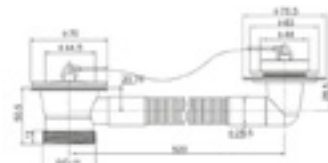

TECHNICAL INFORMATION

Bath wastes

PRODUCT CODE
BW105

PRODUCT DESCRIPTION
Bath waste with chrome parking plug

PRICE
£12.00

pura

PRODUCT CODE
BW105EX

PRODUCT DESCRIPTION
Exposed chrome bath waste and overflow with parking plug

PRICE
£68.00

pura

PRODUCT CODE
BW104

PRODUCT DESCRIPTION
Standard bath waste with brass plug and chain

PRICE
£10.00

pura

PRODUCT CODE
BP105

PRODUCT DESCRIPTION
Bath pop up waste chrome

PRICE
£33.00

pura

TECHNICAL INFORMATION

Bath wastes

PRODUCT CODE
CB106

PRODUCT DESCRIPTION
Clicker bath waste with contemporary overflow

PRICE
£30.00

pura

PRODUCT CODE
CB105

PRODUCT DESCRIPTION
Bath waste with chrome clicker waste

PRICE
£35.00

pura

PRODUCT CODE
BF125EXTD

PRODUCT DESCRIPTION
Purafill bath filler waste and overflow chrome

PRICE
£62.00

pura

PRODUCT CODE
HC106

PRODUCT DESCRIPTION
Bath waste and chrome clicker hair catch waste

PRICE
£39.00

pura