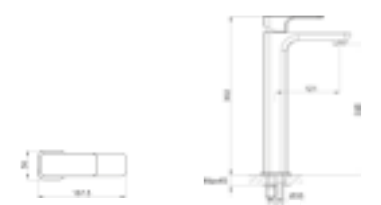

PRODUCT CODE
FLTBAS

pura

FLITE

PRODUCT DESCRIPTION
Single lever tall basin mixer
with clicker waste

PRICE
£177.00