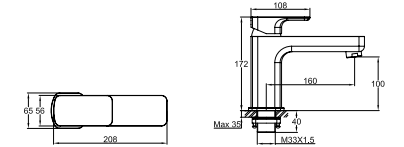

TECHNICAL INFORMATION

Brassware

PRODUCT CODE
FLBID

PRODUCT DESCRIPTION
Bidet mixer with clicker waste

PRICE
£135.00

pura FLITE

PRODUCT CODE
FL2HWMBAS

PRODUCT DESCRIPTION
Two hole wall mounted basin mixer with clicker waste

PRICE
£162.00

pura FLITE

PRODUCT CODE
FLBF

PRODUCT DESCRIPTION
Bath filler

PRICE
£242.00

pura FLITE

PRODUCT CODE
FLBSM

PRODUCT DESCRIPTION
Bath shower mixer with kit

PRICE
£277.50

pura FLITE

TECHNICAL INFORMATION

Brassware

PRODUCT CODE
FLMBF

PRODUCT DESCRIPTION
Single lever mono bath filler

PRICE
£205.00

pura FLITE

PRODUCT CODE
FLMBSM

PRODUCT DESCRIPTION
Single lever mono bath shower mixer with kit

PRICE
£245.00

pura FLITE

PRODUCT CODE
FLSHVO

PRODUCT DESCRIPTION
Concealed manual shower valve

PRICE
£99.00

pura FLITE

PRODUCT CODE
FLSHVODIV

PRODUCT DESCRIPTION
Concealed manual shower valve with diverter

PRICE
£135.00

pura FLITE