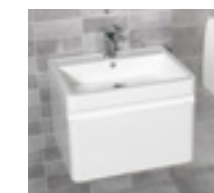

See our full range of furniture on page 30