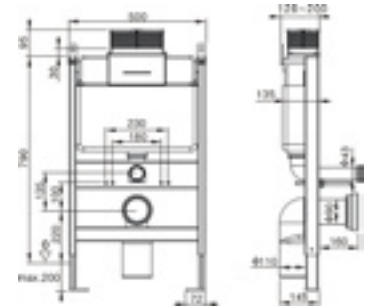

TECHNICAL INFORMATION

Frames & concealed cisterns

PRODUCT CODE
HIDECISTN

PRODUCT DESCRIPTION
Pura cable operated concealed complete with dual flush button

PRICE
£72.00

pura

PRODUCT CODE
CC100

PRODUCT DESCRIPTION
Super slim concealed insulated cistern with chrome front mounted dual flush plate

PRICE
£135.00

pura

PRODUCT CODE
BF03

PRODUCT DESCRIPTION
Wall hung bidet frame system

PRICE
£113.00

pura

TECHNICAL INFORMATION

Frames & concealed cisterns

PRODUCT CODE
CF02FRONT

PRODUCT DESCRIPTION
Reduced height wall hung WC bowl frame system with front mounted chrome dual flush plate

PRICE
£261.00

pura

PRODUCT CODE
CF02TOP

PRODUCT DESCRIPTION
Reduced height wall hung WC bowl frame system with top mounted chrome dual flush plate

PRICE
£261.00

pura

PRODUCT CODE
CF01N

PRODUCT DESCRIPTION
Wall hung bowl frame system with chrome dual flush plate

PRICE
£270.00

pura