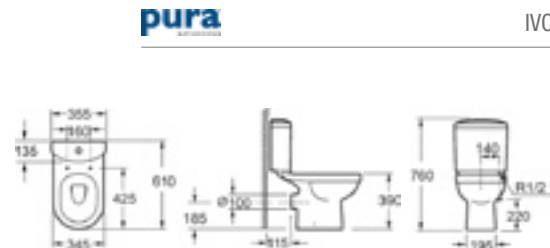

pura

IVO

PRODUCT CODE
C1010C, T1010C, S10100SCQR

PRODUCT DESCRIPTION
Close coupled WC bowl with fixings
Close coupled cistern with dual flush fittings
Puraplast seat and cover slow close

PRICE
£275.00