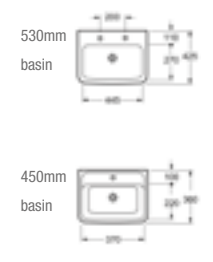

pura SUBURB