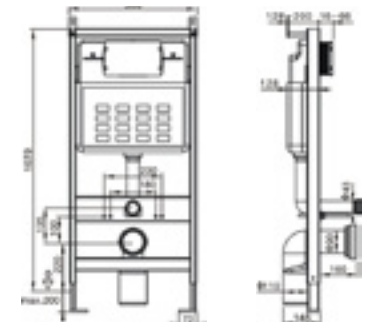

TECHNICAL INFORMATION

Frames & concealed cisterns

PRODUCT CODE
HIDECISTN

PRODUCT DESCRIPTION
Pura cable operated concealed complete with dual flush button

PRICE
£72.00

pura

PRODUCT CODE
CC100

PRODUCT DESCRIPTION
Super slim concealed insulated cistern with chrome front mounted dual flush plate

PRICE
£135.00

pura

PRODUCT CODE
BF03

PRODUCT DESCRIPTION
Wall hung bidet frame system

PRICE
£113.00

pura

TECHNICAL INFORMATION

Frames & concealed cisterns

PRODUCT CODE
CF02FRONT

PRODUCT DESCRIPTION
Reduced height wall hung WC bowl frame system with front mounted chrome dual flush plate

PRICE
£261.00

pura

PRODUCT CODE
CF02TOP

PRODUCT DESCRIPTION
Reduced height wall hung WC bowl frame system with top mounted chrome dual flush plate

PRICE
£261.00

pura

PRODUCT CODE
CF01N

PRODUCT DESCRIPTION
Wall hung bowl frame system with chrome dual flush plate

PRICE
£270.00

pura