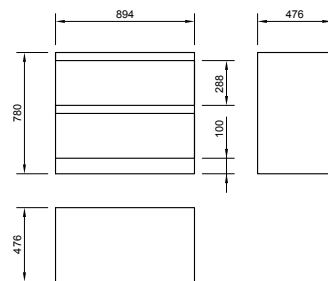

TECHNICAL INFORMATION

Furniture

PRODUCT CODE
FL60DDFMC, FL60BAS

PRODUCT DESCRIPTION
600mm double drawer floor mounted unit in white gloss (excluding basin)
600mm basin with one tap hole

PRICE
£530.00

pura

FLITE

PRODUCT CODE
FL90SDWMC, FL90BAS

PRODUCT DESCRIPTION
900mm single drawer wall mounted unit in white gloss (excluding basin)
900mm basin with one tap hole

PRICE
£514.00

pura

FLITE

PRODUCT CODE
FL90DDWMC, FL90BAS

PRODUCT DESCRIPTION
900mm double drawer wall mounted unit in white gloss (excluding basin)
900mm basin with one tap hole

PRICE
£600.00

pura

FLITE

PRODUCT CODE
FL90DDFMC, FL90BAS

PRODUCT DESCRIPTION
900mm double drawer floor mounted unit in white gloss (excluding basin)
900mm basin with one tap hole

PRICE
£679.00

pura

FLITE

TECHNICAL INFORMATION

Furniture

PRODUCT CODE
FL170TSC

PRODUCT DESCRIPTION
1700mm storage unit in white gloss

PRICE
£488.00

pura

FLITE

PRODUCT CODE
FL80SSC

PRODUCT DESCRIPTION
800mm storage unit in white

PRICE
£185.00

pura

FLITE

PRODUCT CODE
FLWCFCWG

PRODUCT DESCRIPTION
560mm cistern frame cover in white gloss

PRICE
£210.00

pura

FLITE