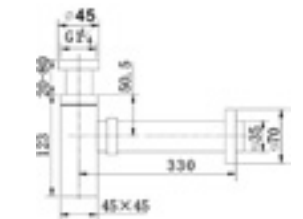

PRICE
£30.00

PRODUCT CODE
SB200

pura

PRODUCT DESCRIPTION
Square 1 1/4" chrome bottle trap and pipe