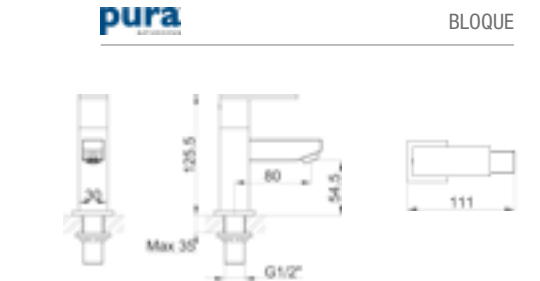

PRICE  
£147.00

**pura**

BLOQUE

PRODUCT CODE  
BQ34

PRODUCT DESCRIPTION  
Bath pillar taps (pair)

PRICE  
£171.00

**pura**

BLOQUE