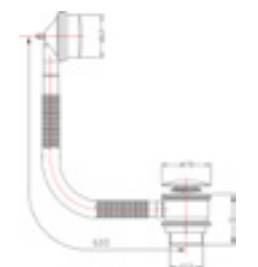

TECHNICAL INFORMATION

Bath wastes

PRODUCT CODE
BW105

PRODUCT DESCRIPTION
Bath waste with chrome parking plug

PRICE
£12.00

pura

PRODUCT CODE
BW105EX

PRODUCT DESCRIPTION
Exposed chrome bath waste and overflow with parking plug

PRICE
£68.00

pura

PRODUCT CODE
BW104

PRODUCT DESCRIPTION
Standard bath waste with brass plug and chain

PRICE
£10.00

pura

PRODUCT CODE
BP105

PRODUCT DESCRIPTION
Bath pop up waste chrome

PRICE
£33.00

pura

TECHNICAL INFORMATION

Bath wastes

PRODUCT CODE
CB106

PRODUCT DESCRIPTION
Clicker bath waste with contemporary overflow

PRICE
£30.00

pura

PRODUCT CODE
CB105

PRODUCT DESCRIPTION
Bath waste with chrome clicker waste

PRICE
£35.00

pura

PRODUCT CODE
BF125EXTD

PRODUCT DESCRIPTION
Purafill bath filler waste and overflow chrome

PRICE
£62.00

pura

PRODUCT CODE
HC106

PRODUCT DESCRIPTION
Bath waste and chrome clicker hair catch waste

PRICE
£39.00

pura