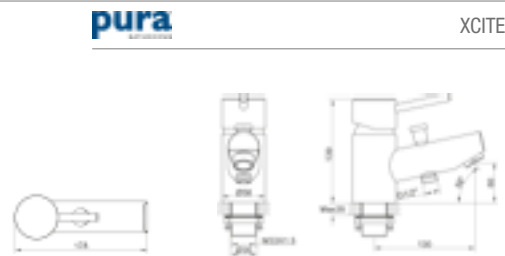

PRICE  
£237.00

**pura**

XCITE

PRODUCT CODE  
BQSBAS

PRODUCT DESCRIPTION  
Small single lever basin mixer with clicker waste

PRICE  
£139.00

**pura**

BLOQUE