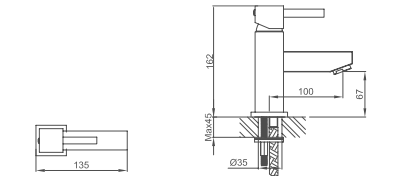

TECHNICAL INFORMATION

Brassware

PRODUCT CODE
DV12

PRODUCT DESCRIPTION
Basin pillar taps (pair)

PRICE
£65.00

pura DV8

PRODUCT CODE
DV34

PRODUCT DESCRIPTION
Bath pillar taps (pair)

PRICE
£73.00

pura DV8

PRODUCT CODE
DVBF

PRODUCT DESCRIPTION
Bath filler

PRICE
£114.00

pura DV8

PRODUCT CODE
DVBSM

PRODUCT DESCRIPTION
Bath shower mixer with kit

PRICE
£147.00

pura DV8

TECHNICAL INFORMATION

Brassware

PRODUCT CODE
DV8

PRODUCT DESCRIPTION
Bidet mixer with clicker waste

PRICE
£87.00

pura DV8

PRODUCT CODE
SQHFBAS

PRODUCT DESCRIPTION
Basin mixer- high flow - with clicker waste

PRICE
£126.00

pura SQ2

PRODUCT CODE
SQBAS

PRODUCT DESCRIPTION
Basin mixer with clicker waste

PRICE
£103.00

pura SQ2

PRODUCT CODE
SQ12

PRODUCT DESCRIPTION
Basin pillar taps (pair)

PRICE
£114.00

pura SQ2