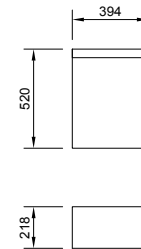

TECHNICAL INFORMATION

Furniture

PRODUCT CODE
EC40WMWG or EC40WMSO or EC40WMW,
EC40BAS

PRODUCT DESCRIPTION
400mm wall mounted unit
400mm x 220mm basin with one tap hole

PRICE
£248.00 all colours

pura ECHO

PRODUCT CODE
EC40FSWG or EC40FSSO or EC40FSW, EC40BAS

PRODUCT DESCRIPTION
400mm floor mounted unit
400mm x 220mm basin with one tap hole

PRICE
£275.00 all colours

pura ECHO

PRODUCT CODE
EC60WMWG or EC60WMSO or EC60WMW,
EC60BAS

PRODUCT DESCRIPTION
600mm single drawer wall mounted unit
600mm x 380mm basin one tap hole

PRICE
£409.00 all colours

pura ECHO

PRODUCT CODE
EC60FSWG or EC60FSSO or EC60FSW, EC60BAS

PRODUCT DESCRIPTION
600mm double drawer floor mounted unit
600mm x 380mm basin one tap hole

PRICE
£518.00 all colours

pura ECHO

TECHNICAL INFORMATION

Furniture

PRODUCT CODE
ECWT60WG, ECWT60SO, ECWT60W

PRODUCT DESCRIPTION
600mm worktop

PRICE
£60.00 all colours
For use with 600mm Echo units

pura ECHO

PRODUCT CODE
ECWT120WG, ECWT120SO, ECWT120W

PRODUCT DESCRIPTION
1200mm worktop

PRICE
£113.00 all colours
For use with 2 x 600mm Echo units

pura ECHO

PRODUCT CODE
EC80WMWG or EC80WMSO or EC80WMW, EC80BAS

PRODUCT DESCRIPTION
800mm single drawer wall mounted unit
800mm x 450mm basin one tap hole

PRICE
£560.00 all colours

pura ECHO

PRODUCT CODE
ECWT80WG, ECWT80SO, ECWT80W

PRODUCT DESCRIPTION
800mm worktop

PRICE
£83.00 all colours
For use with 800mm Echo units

pura ECHO