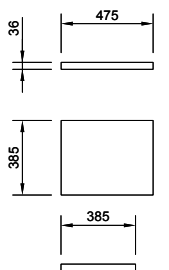

pura BLOQUE