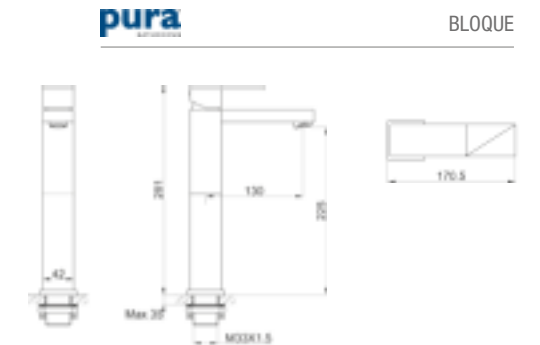

pura

BLOQUE

PRODUCT CODE
BQ12

PRODUCT DESCRIPTION
Basin pillar taps (pair)

PRICE
£147.00