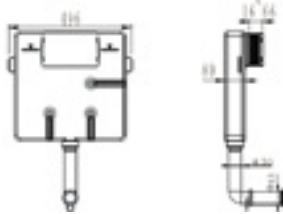

TECHNICAL INFORMATION

Frames & concealed cisterns

PRODUCT CODE
HIDECISTN

PRODUCT DESCRIPTION
Pura cable operated concealed complete with dual flush button

PRICE
£72.00

pura

PRODUCT CODE
CC100

PRODUCT DESCRIPTION
Super slim concealed insulated cistern with chrome front mounted dual flush plate

PRICE
£135.00

pura

PRODUCT CODE
BF03

PRODUCT DESCRIPTION
Wall hung bidet frame system

PRICE
£113.00

pura

TECHNICAL INFORMATION

Frames & concealed cisterns

PRODUCT CODE
CF02FRONT

PRODUCT DESCRIPTION
Reduced height wall hung WC bowl frame system with front mounted chrome dual flush plate

PRICE
£261.00

pura

PRODUCT CODE
CF02TOP

PRODUCT DESCRIPTION
Reduced height wall hung WC bowl frame system with top mounted chrome dual flush plate

PRICE
£261.00

pura

PRODUCT CODE
CF01N

PRODUCT DESCRIPTION
Wall hung bowl frame system with chrome dual flush plate

PRICE
£270.00

pura