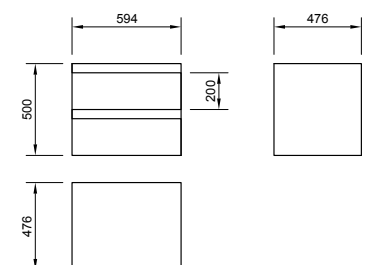

PRODUCT CODE
FL60DDWMC, FL60BAS

PRODUCT DESCRIPTION
600mm double drawer wall mounted unit in white gloss (excluding basin)
600mm basin with one tap hole

PRICE
£473.00

pura FLITE