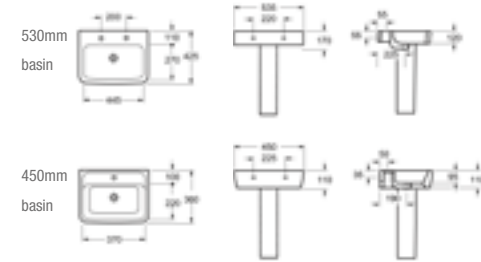

TECHNICAL INFORMATION

Basins with full pedestals

PRODUCT CODE
L1063A1 or L1063A2 or LH1063, P1063

PRODUCT DESCRIPTION
530mm basin one tap hole
530mm basin two tap holes
450mm basin one tap hole
Full pedestal

PRICE
£170.00 530mm basins
£145.00 450mm basin

pura SUBURB