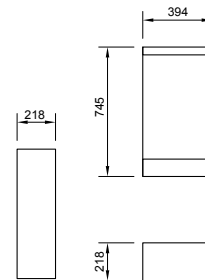

TECHNICAL INFORMATION

Furniture

PRODUCT CODE
EC40WMWG or EC40WMSO or EC40WMW,
EC40BAS

PRODUCT DESCRIPTION
400mm wall mounted unit
400mm x 220mm basin with one tap hole

PRICE
£248.00 all colours

pura ECHO

PRODUCT CODE
EC40FSWG or EC40FSSO or EC40FSW, EC40BAS

PRODUCT DESCRIPTION
400mm floor mounted unit
400mm x 220mm basin with one tap hole

PRICE
£275.00 all colours

pura ECHO

PRODUCT CODE
EC60WMWG or EC60WMSO or EC60WMW,
EC60BAS

PRODUCT DESCRIPTION
600mm single drawer wall mounted unit
600mm x 380mm basin one tap hole

PRICE
£409.00 all colours

pura ECHO

PRODUCT CODE
EC60FSWG or EC60FSSO or EC60FSW, EC60BAS

PRODUCT DESCRIPTION
600mm double drawer floor mounted unit
600mm x 380mm basin one tap hole

PRICE
£518.00 all colours

pura ECHO

TECHNICAL INFORMATION

Furniture

PRODUCT CODE
ECWT60WG, ECWT60SO, ECWT60W

PRODUCT DESCRIPTION
600mm worktop

PRICE
£60.00 all colours
For use with 600mm Echo units

pura ECHO

PRODUCT CODE
ECWT120WG, ECWT120SO, ECWT120W

PRODUCT DESCRIPTION
1200mm worktop

PRICE
£113.00 all colours
For use with 2 x 600mm Echo units

pura ECHO

PRODUCT CODE
EC80WMWG or EC80WMSO or EC80WMW, EC80BAS

PRODUCT DESCRIPTION
800mm single drawer wall mounted unit
800mm x 450mm basin one tap hole

PRICE
£560.00 all colours

pura ECHO

PRODUCT CODE
ECWT80WG, ECWT80SO, ECWT80W

PRODUCT DESCRIPTION
800mm worktop

PRICE
£83.00 all colours
For use with 800mm Echo units

pura ECHO