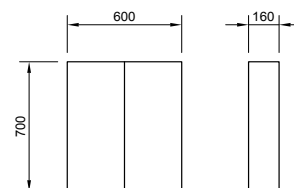

PRICE
£195.00 all colours

PRODUCT CODE
ECDDMC60WG, ECDDMC60SO, ECDDMC60W

pura

ECHO

PRODUCT DESCRIPTION
600mm soft close double door mirror cabinet