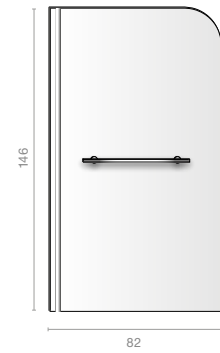

TECHNICAL INFORMATION

Baths

PRODUCT CODE
PBWBS

pura

WAVE

PRODUCT DESCRIPTION
Wave universal 6mm bath screen

PRICE
£172.00