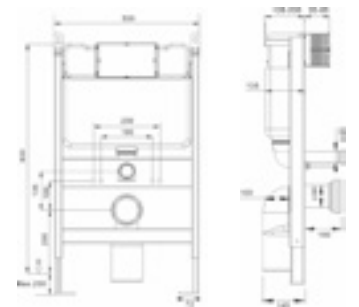

### Frames & concealed cisterns

PRODUCT CODE  
CF02FRONT

PRODUCT DESCRIPTION  
Reduced height wall hung WC bowl frame system with front mounted chrome dual flush plate

PRICE  
£261.00

**pura**

PRODUCT CODE  
CF02TOP