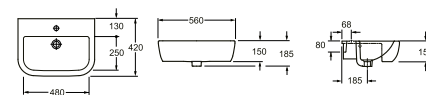

pura

SUBURB