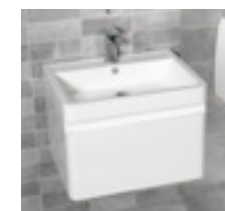

## Flite

PBFLJB1700LH	1700mm x 750mm	<b>£375.00</b>
--------------	----------------	----------------

PBFLJB1700SP	1700mm x 750mm	<b>£225.00</b>
--------------	----------------	----------------

See our full range of baths on page 48