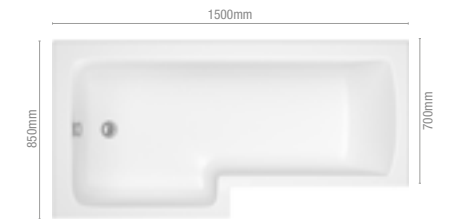

TECHNICAL INFORMATION

Baths

PRODUCT CODE
PBSQSB1500LH

pura SQR

PRODUCT DESCRIPTION
1500mm shower bath (LH)
Weight: 26kg Capacity: 194 litres

PRICE
£353.00