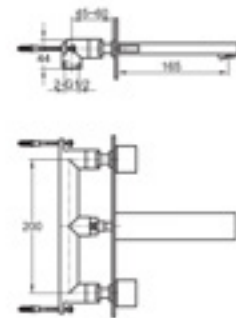

pura

BLOQUE

PRODUCT CODE
BQBF

PRODUCT DESCRIPTION
Bath filler

PRICE
£207.00