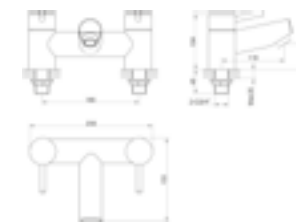

TECHNICAL INFORMATION

Brassware

PRODUCT CODE
XCSBAS

PRODUCT DESCRIPTION
Small basin mixer with clicker waste

PRICE
£99.00

pura

XCITE

PRODUCT CODE
XCBAS

PRODUCT DESCRIPTION
Basin mixer with clicker waste

PRICE
£107.00

pura

XCITE

PRODUCT CODE
XCTBAS

PRODUCT DESCRIPTION
Tall basin mixer with clicker waste

PRICE
£147.00

pura

XCITE

PRODUCT CODE
XCBID

PRODUCT DESCRIPTION
Bidet mixer with clicker waste

PRICE
£114.00

pura

XCITE

TECHNICAL INFORMATION

Brassware

PRODUCT CODE
XC12

PRODUCT DESCRIPTION
Basin pillar taps (pair)

PRICE
£99.00

pura

XCITE

PRODUCT CODE
XC34

PRODUCT DESCRIPTION
Bath pillar taps (pair)

PRICE
£120.00

pura

XCITE

PRODUCT CODE
XCBF

PRODUCT DESCRIPTION
Bath filler

PRICE
£147.00

pura

XCITE

PRODUCT CODE
XCBSM

PRODUCT DESCRIPTION
Bath shower mixer with kit

PRICE
£189.00

pura

XCITE