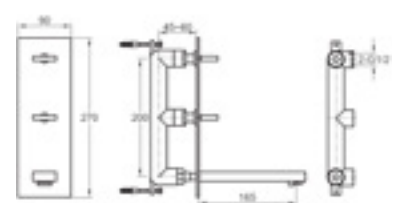

pura

BLOQUE

PRODUCT CODE
BQWMCONCW, BQWMCONHW

PRODUCT DESCRIPTION
Wall stopcock for cold water
Wall stopcock for hot water

PRICE
£53.00