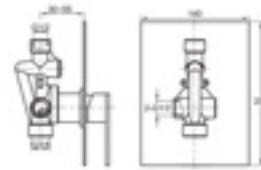

TECHNICAL INFORMATION

Brassware

PRODUCT CODE
BQSHV0

pura

BLOQUE

PRODUCT DESCRIPTION
Concealed manual shower valve