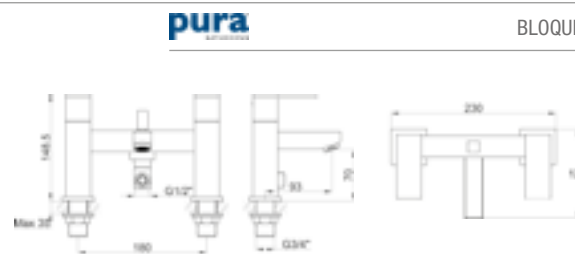

TECHNICAL INFORMATION

Brassware

PRODUCT CODE
BQ2HWMBAS

PRODUCT DESCRIPTION
Two hole wall mounted basin mixer with clicker waste

PRICE
£300.00

pura

BLOQUE

PRODUCT CODE
BQ3HWMBAS

PRODUCT DESCRIPTION
Three hole wall mounted basin mixer with clicker waste

PRICE
£334.00

pura

BLOQUE

PRODUCT CODE
BQBF

PRODUCT DESCRIPTION
Bath filler

PRICE
£207.00

pura

BLOQUE

PRODUCT CODE
BQBSM

PRODUCT DESCRIPTION
Bath shower mixer with kit

PRICE
£285.00

pura

BLOQUE

TECHNICAL INFORMATION

Brassware

PRODUCT CODE
BQBFSPOUT

PRODUCT DESCRIPTION
Basin/bath wall spout

PRICE
£82.00

pura

BLOQUE

PRODUCT CODE
BQ3HWMBAS

PRODUCT DESCRIPTION
Three hole vertical wall mounted basin mixer with clicker waste

PRICE
£345.00

pura

BLOQUE

PRODUCT CODE
BQWMCONCW, BQWMCONHW

PRODUCT DESCRIPTION
Wall stopcock for cold water
Wall stopcock for hot water

PRICE
£53.00

pura

BLOQUE

PRODUCT CODE
BQ4WDIV

PRODUCT DESCRIPTION
Four way wall diverter with three outlets

PRICE
£78.00

pura

BLOQUE