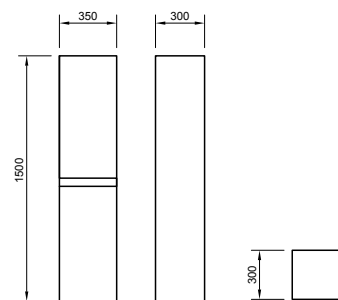

TECHNICAL INFORMATION

Furniture

PRODUCT CODE
ECWFCFWG, ECWFCFSO, ECWFCFW

PRODUCT DESCRIPTION
550mm cistern frame cover

PRICE
£197.00 all colours

pura

ECHO

PRODUCT CODE
ECSSU80WG, ECSSU80SO, ECSSU80W

PRODUCT DESCRIPTION
800mm single door storage unit

PRICE
£162.00 all colours

pura

ECHO

PRODUCT CODE
ECTSU150WG, ECTSU150SO, ECTSU150W

PRODUCT DESCRIPTION
1500mm double door storage unit

PRICE
£315.00 all colours

pura

ECHO

TECHNICAL INFORMATION

Furniture

PRODUCT CODE
FM2659-600WG, LF1903-600

PRODUCT DESCRIPTION
600mm single drawer wall mount unit in white gloss
600mm ceramic basin with one tap hole

PRICE
£498.00 in white gloss

pura

PLATTO

PRODUCT CODE
FM2659-800WG, LF1903-800

PRODUCT DESCRIPTION
800mm single drawer wall mount unit in white gloss
800mm ceramic basin with one tap hole

PRICE
£605.00 in white gloss

pura

PLATTO