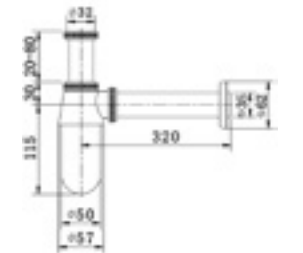

### Traps & wastes

PRODUCT CODE  
MB200

**pura**

PRODUCT DESCRIPTION  
Minimalist 1 1/4" chrome bottle trap and pipe

PRICE  
£38.00

PRODUCT CODE  
TB200

**pura**

PRODUCT DESCRIPTION  
Traditional 1 1/4" chrome bottle trap and pipe