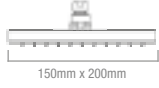

Design ABS rectangular 200mm x 150mm shower head
KI082

LP >0.2
10 years warranty
£35.00