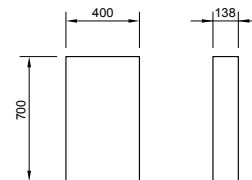

PRICE
£81.00

PRODUCT CODE
ECSDMC40WG, ECSDMC40SO, ECSDMC40W

pura

ECHO

PRODUCT DESCRIPTION
400mm soft close single door mirror cabinet