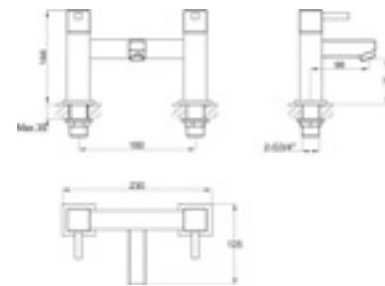

TECHNICAL INFORMATION

Brassware

PRODUCT CODE
SQ34

pura

SQ2

PRODUCT DESCRIPTION
Bath pillar taps (pair)

PRICE
£144.00

PRODUCT CODE
SQBID

pura

SQ2

PRODUCT DESCRIPTION
Bidet mixer with clicker waste

PRICE
£104.00

PRODUCT CODE
SQBF

pura

SQ2

PRODUCT DESCRIPTION
Bath filler

PRICE
£162.00

PRODUCT CODE
SQBSM

pura

SQ2

PRODUCT DESCRIPTION
Bath shower mixer with kit

PRICE
£197.00