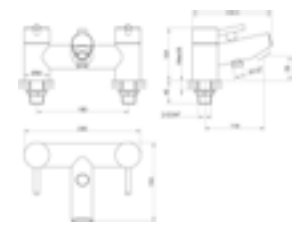

TECHNICAL INFORMATION

Brassware

PRODUCT CODE
XCSBAS

PRODUCT DESCRIPTION
Small basin mixer with clicker waste

PRICE
£99.00

pura

XCITE

PRODUCT CODE
XCBAS

PRODUCT DESCRIPTION
Basin mixer with clicker waste

PRICE
£107.00

pura

XCITE

PRODUCT CODE
XCTBAS

PRODUCT DESCRIPTION
Tall basin mixer with clicker waste

PRICE
£147.00

pura

XCITE

PRODUCT CODE
XCBID

PRODUCT DESCRIPTION
Bidet mixer with clicker waste

PRICE
£114.00

pura

XCITE

TECHNICAL INFORMATION

Brassware

PRODUCT CODE
XC12

PRODUCT DESCRIPTION
Basin pillar taps (pair)

PRICE
£99.00

pura

XCITE

PRODUCT CODE
XC34

PRODUCT DESCRIPTION
Bath pillar taps (pair)

PRICE
£120.00

pura

XCITE

PRODUCT CODE
XCBF

PRODUCT DESCRIPTION
Bath filler

PRICE
£147.00

pura

XCITE

PRODUCT CODE
XCBSM

PRODUCT DESCRIPTION
Bath shower mixer with kit

PRICE
£189.00

pura

XCITE