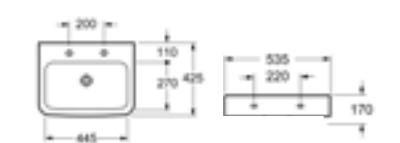

pura

SUBURB 53