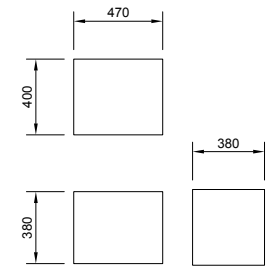

pura BLOQUE