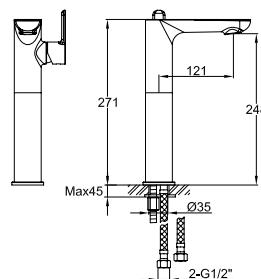

PRICE
£201.00

PRODUCT CODE
ERBAS

pura

ECHO

PRODUCT DESCRIPTION
Side lever basin mixer with clicker waste

PRICE
£138.00

PRODUCT CODE
ERTBAS

pura

ECHO

PRODUCT DESCRIPTION
Tall side lever basin mixer with clicker waste