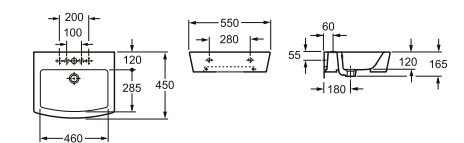

PRODUCT CODE
L1060

PRODUCT DESCRIPTION
Bloque 550mm basin one tap hole

PRICE
£115.00

pura

BLOQUE