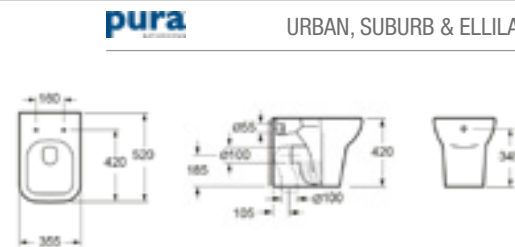

pura

URBAN, SUBURB & ELLILA

TECHNICAL INFORMATION

Back to wall WC products (cont)

PRODUCT CODE
CB1076, S1076SCQR or S1076SC

PRODUCT DESCRIPTION
Back to wall WC bowl with fixings
Puraplast seat and cover slow close
Seat and slow close cover

PRICE
£179.50 with Puraplast seat
£146.00 with standard seat