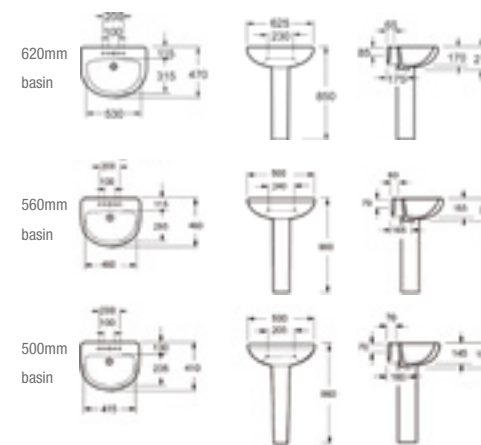

PRODUCT CODE
L1076 or L10701 or L10702 or
L1076C1 or L1076C2, P1076

PRODUCT DESCRIPTION
620mm basin one tap hole
560mm basin one tap hole
560mm basin two tap holes
500mm basin one tap hole
500mm basin two tap holes
Full pedestal

PRICE
£108.00 620mm basin
£93.00 560mm basins
£91.00 500mm basins

pura ELLILA & IVO