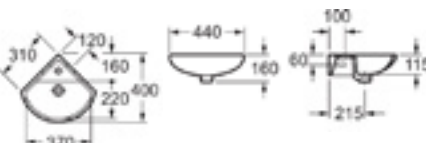

PRODUCT DESCRIPTION  
310mm handrinse corner basin one tap hole

PRICE  
£56.00

**pura**

ELLILA & IVO