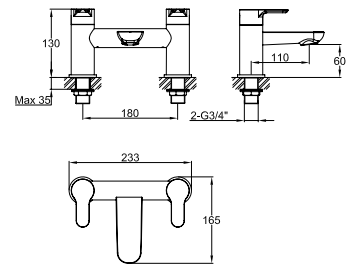

TECHNICAL INFORMATION

Brassware

PRODUCT CODE
ERBF

pura

ECHO

PRODUCT DESCRIPTION
Bath filler