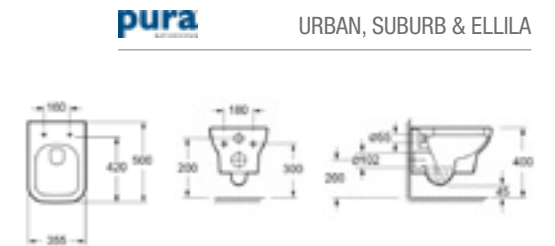

### Wall hung WC products

PRODUCT CODE  
CH1010C, S1010SCQR

PRODUCT DESCRIPTION  
Wall hung WC bowl with fixings  
Puraplast seat and cover slow close

PRICE  
£245.00 with Puraplast seat

**pura**

URBAN, SUBURB & ELLILA