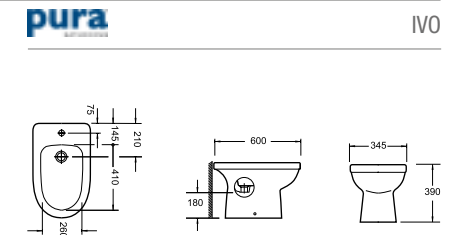

Bidets

PRODUCT CODE
B1076

PRODUCT DESCRIPTION
Bidet with fixings

PRICE
£122.00