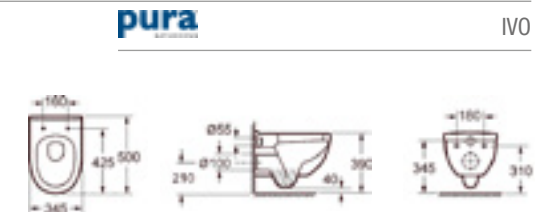

TECHNICAL INFORMATION

Close coupled WC products

PRODUCT CODE
C1063C, T1063C, S1010SCQR

PRODUCT DESCRIPTION
Compact close coupled WC bowl with fixings
Compact close coupled cistern with dual flush fittings
Puraplast seat and cover slow close

PRICE
£260.00 with Puraplast seat

pura

SUBURB & ELLILA

PRODUCT CODE
C1076C, T1076C + S1076SCQR or S1076SC

PRODUCT DESCRIPTION
Compact close coupled WC bowl with fixings
Compact close coupled cistern with dual flush fittings
Puraplast seat and cover slow close
Seat and cover slow close

PRICE
£219.50 with Puraplast seat
£186.00 with standard seat

pura

IVO

PRODUCT CODE
C1010C, T1010C, S10100SCQR

PRODUCT DESCRIPTION
Close coupled WC bowl with fixings
Close coupled cistern with dual flush fittings
Puraplast seat and cover slow close

PRICE
£275.00

pura

URBAN

Back to wall WC products

PRODUCT CODE
CB1010C, S1010SCQR

PRODUCT DESCRIPTION
Back to wall WC bowl with fixings
Puraplast seat and cover slow close

PRICE
£235.00 with Puraplast seat

pura

URBAN, SUBURB & ELLILA

TECHNICAL INFORMATION

Back to wall WC products (cont)

PRODUCT CODE
CB1076, S1076SCQR or S1076SC

PRODUCT DESCRIPTION
Back to wall WC bowl with fixings
Puraplast seat and cover slow close
Seat and slow close cover

PRICE
£179.50 with Puraplast seat
£146.00 with standard seat

pura

IVO

Wall hung WC products

PRODUCT CODE
CH1010C, S1010SCQR

PRODUCT DESCRIPTION
Wall hung WC bowl with fixings
Puraplast seat and cover slow close

PRICE
£245.00 with Puraplast seat

pura

URBAN, SUBURB & ELLILA

PRODUCT CODE
CH1076, S1076SCQR or S1076SC

PRODUCT DESCRIPTION
Wall hung WC bowl with fixings
Puraplast seat and cover slow close
Seat and cover slow close

PRICE
£199.50 with Puraplast seat
£166.00 with standard seat

pura

IVO

Bidets

PRODUCT CODE
B1076