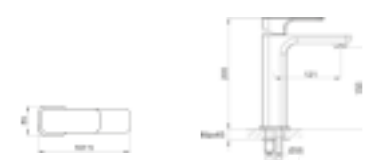

PRODUCT CODE
FLMBAS

pura

FLITE

PRODUCT DESCRIPTION
Single lever medium basin mixer
with clicker waste

PRICE
£162.00