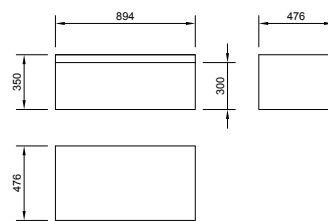

TECHNICAL INFORMATION

Furniture

PRODUCT CODE
FL60DDFMC, FL60BAS

PRODUCT DESCRIPTION
600mm double drawer floor mounted unit in white gloss (excluding basin)
600mm basin with one tap hole

PRICE
£530.00

pura

FLITE

PRODUCT CODE
FL90SDWMC, FL90BAS

PRODUCT DESCRIPTION
900mm single drawer wall mounted unit in white gloss (excluding basin)
900mm basin with one tap hole

PRICE
£514.00

pura

FLITE

PRODUCT CODE
FL90DDWMC, FL90BAS

PRODUCT DESCRIPTION
900mm double drawer wall mounted unit in white gloss (excluding basin)
900mm basin with one tap hole

PRICE
£600.00

pura

FLITE

PRODUCT CODE
FL90DDFMC, FL90BAS

PRODUCT DESCRIPTION
900mm double drawer floor mounted unit in white gloss (excluding basin)
900mm basin with one tap hole

PRICE
£679.00

pura

FLITE

TECHNICAL INFORMATION

Furniture

PRODUCT CODE
FL170TSC

PRODUCT DESCRIPTION
1700mm storage unit in white gloss

PRICE
£488.00

pura

FLITE

PRODUCT CODE
FL80SSC

PRODUCT DESCRIPTION
800mm storage unit in white

PRICE
£185.00

pura

FLITE

PRODUCT CODE
FLWCFCWG

PRODUCT DESCRIPTION
560mm cistern frame cover in white gloss

PRICE
£210.00

pura

FLITE