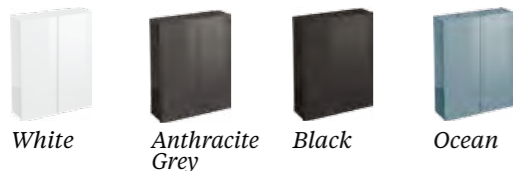

Colours

White Anthracite Grey Black Ocean

* To order the correct furniture colour simply remove the 'z' from the product code and replace it with 'W' for White, 'B' for Black, 'G' for Anthracite Grey or 'O' for Ocean.

Opposite page: Total £1804.
30cm tall unit £359, 60cm mirrored wall cabinet £309, 60cm wall cabinet £269, 60cm semi-recessed unit £259 with 120cm left-handed Quattrocast basin £279, Sapphire basin mixer without pop-up waste £159, 60cm WC unit with flush button £329, Cube back-to-wall WC with Carbamide soft-close seat £273.

note: total price excludes basin, wc and tap

See page 78 for technical details on fitted furniture.