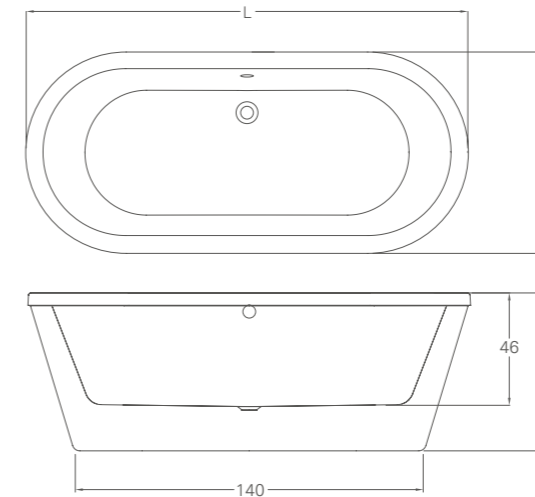

BATHS

BATHS

Free-standing baths

NOUVEAU

NOUVEAU PETITE

Nouveau modern bath, page 106

Nouveau Petite modern bath, page 106

**NOUVEAU & NOUVEAU PETITE** The elliptical shape with its substantial edge makes the Nouveau a striking centrepiece in any contemporary bathroom. Its grand structure with a length of 178cm, allows for generous internal capacity. The same striking bath is available with a smaller length of 150cm to fit into most contemporary bathrooms.