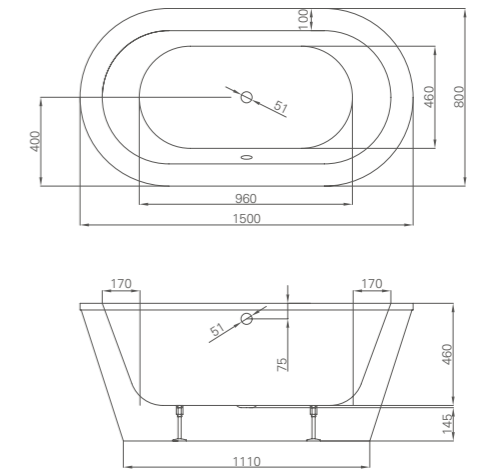

BATHS

BATHS

Free-standing baths

NOUVEAU

NOUVEAU PETITE

Nouveau modern bath, page 106

Nouveau Petite modern bath, page 106

**NOUVEAU & NOUVEAU PETITE** The elliptical shape with its substantial edge makes the Nouveau a striking centrepiece in any contemporary bathroom. Its grand structure with a length of 178cm, allows for generous internal capacity. The same striking bath is available with a smaller length of 150cm to fit into most contemporary bathrooms.