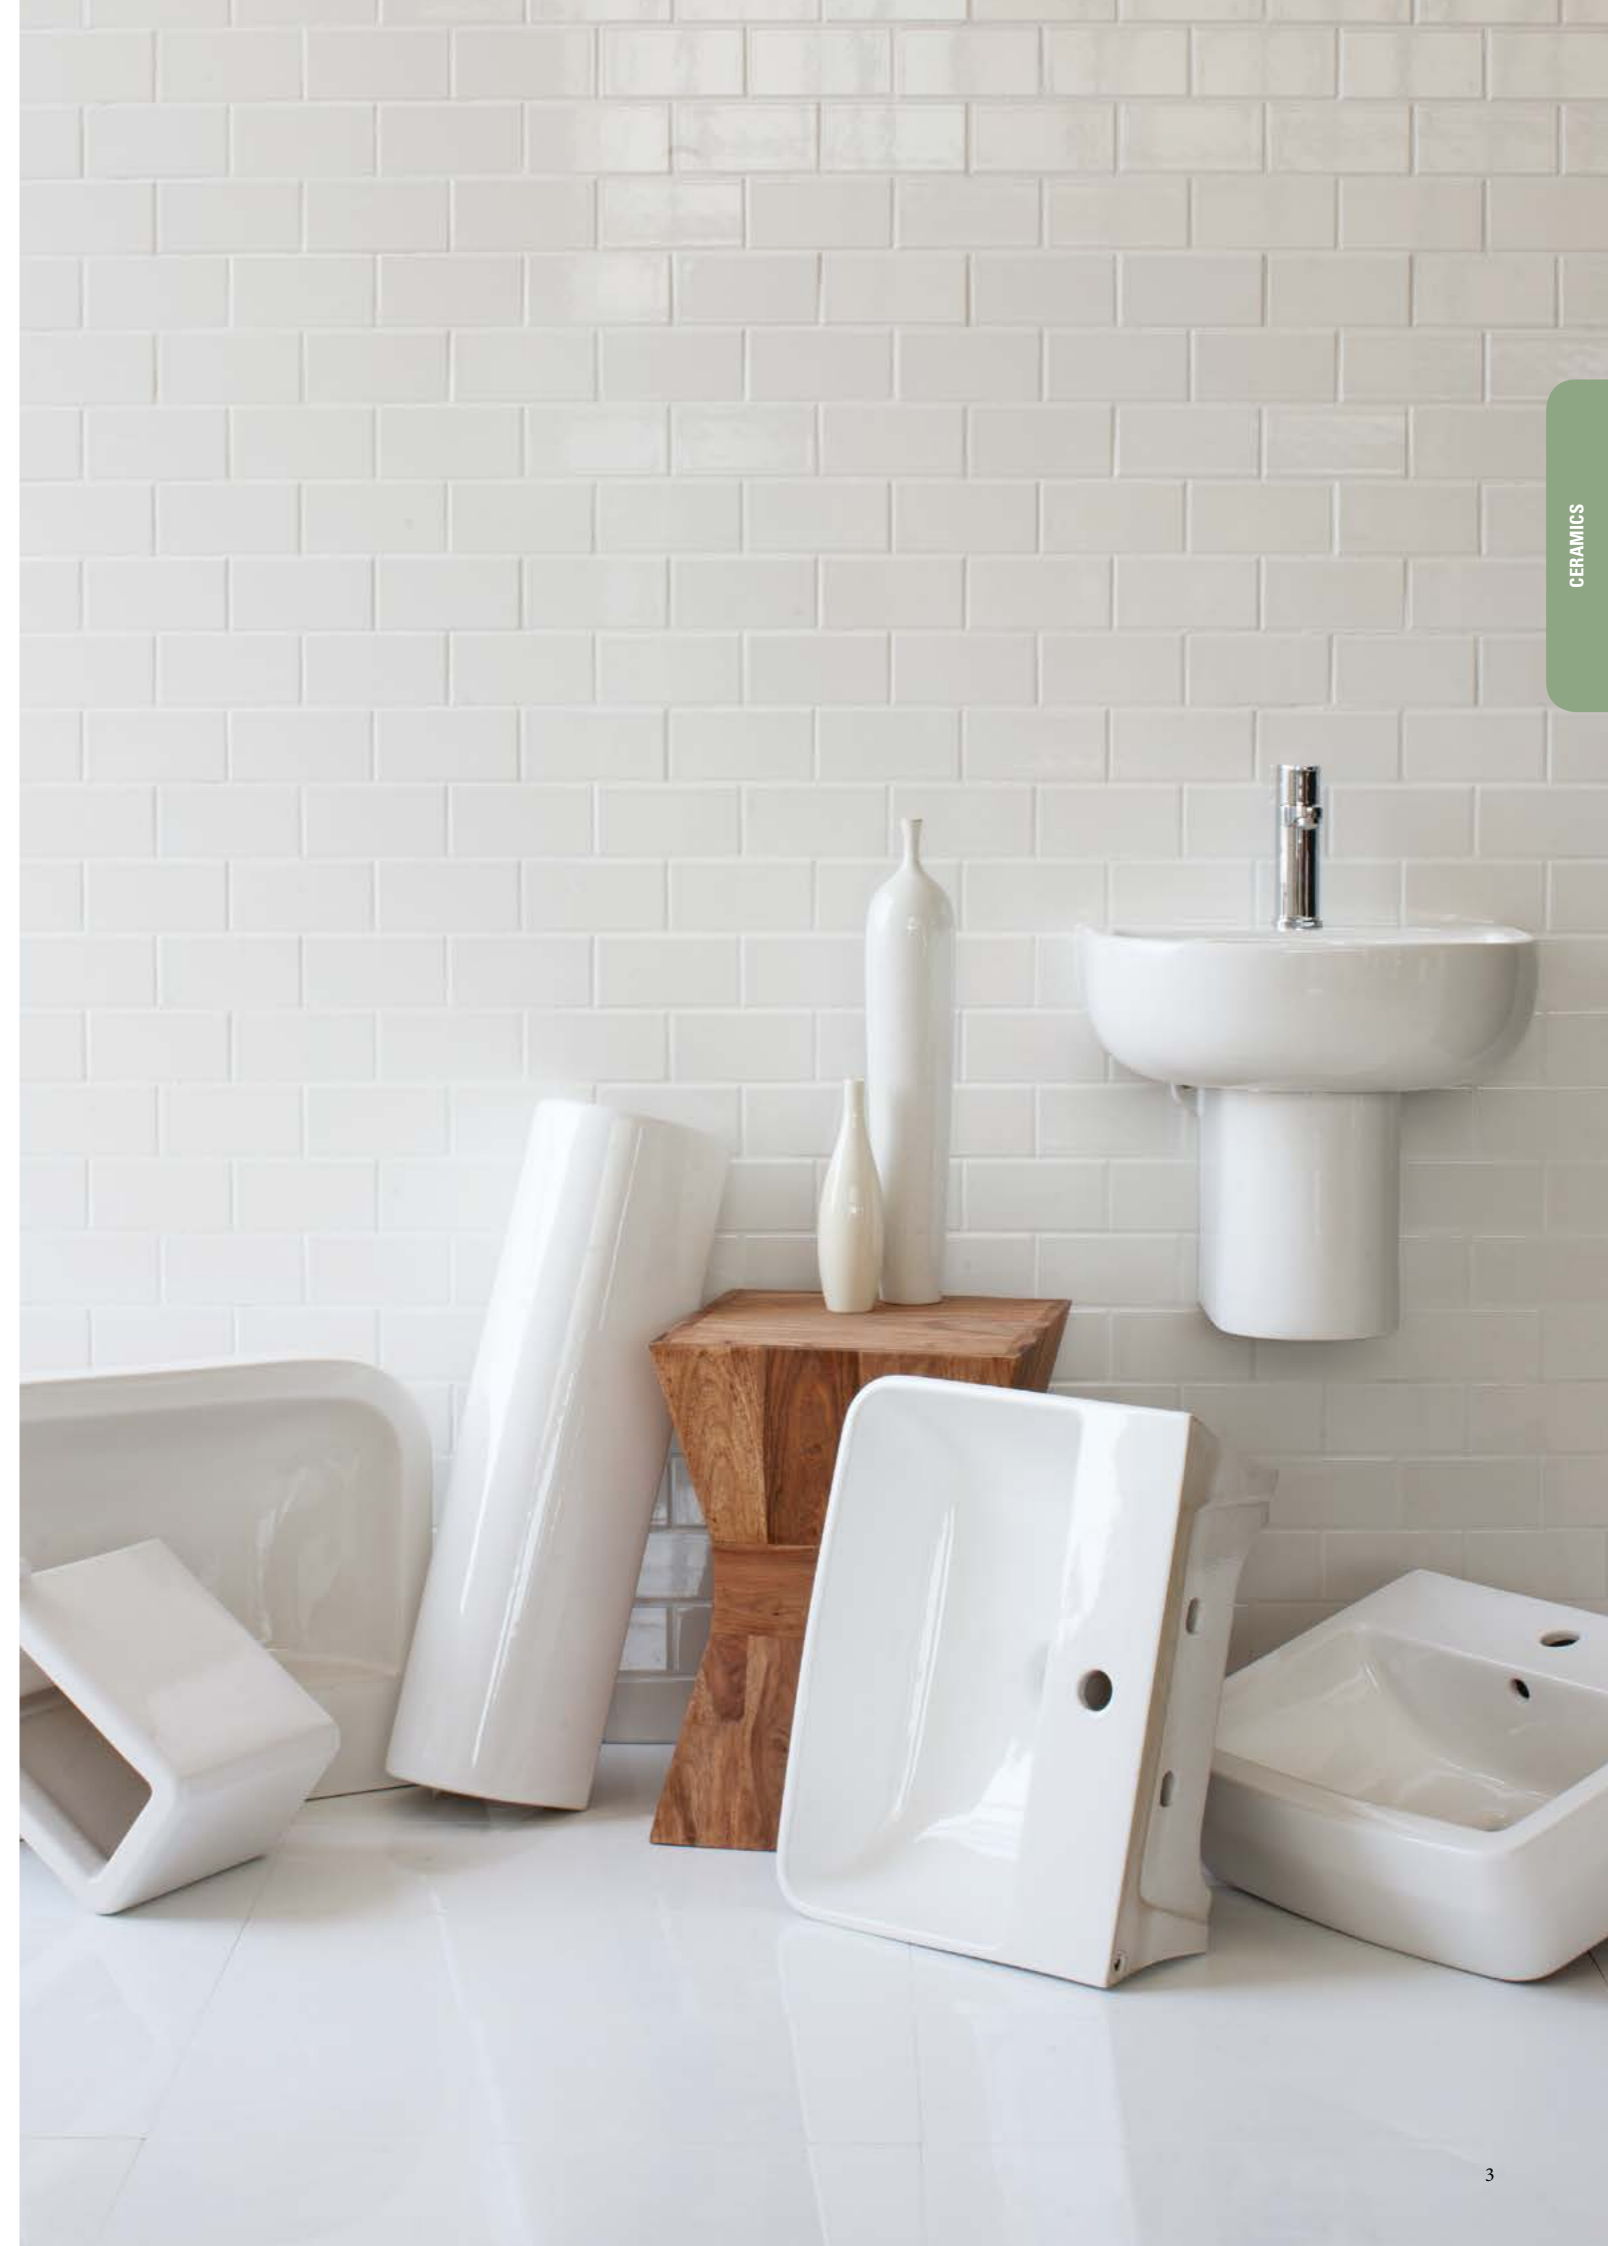

## SHOWER TRAYS & VALVES

With the widest range of shapes and sizes available, combined with their rigid construction with metal re-inforcing, plus a low 35mm high step in, Zamori shower trays are the perfect choice for the modern bathroom.

## Ceramics

Britton ceramic ranges include the exquisite Fine range with ultra sleek edges, Curve with sweeping corners, Cube with geometric and angular shapes and the Compact, a new range designed with short projection especially for bathrooms with limited space. Every basin design is interchangeable onto various pedestal options. From the sleek, round-fronted full or semi pedestal options, to the geometric square-fronted full or semi pedestal options, you can tailor make your own bathroom design to suit your individual tastes. Why not select our stunning and dramatic pedestal option in stainless steel, both as full or semi pedestal sizes, in a rounded style, for an eye-catching appearance? The Tall pedestal and Tall WC options make the bathroom a more comfortable environment for taller users and the elderly. All our stylish ranges include various basin, WC and bidet options for a consistently beautiful bathroom.