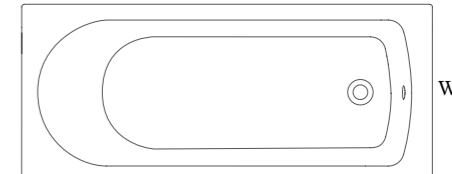

Width

Above: Reuse bath 170 x 70cm £349, four-fold bath screen £369 and Crystal bath shower mixer £429. Click-clack bath waste and overflow £39.

See page 118 for technical details on the Reuse bath, to view shower screens that fit the Reuse see page 120-121.

10 YEAR GUARANTEE ON ALL OUR BATHS

See website for details www.brittonbathrooms/home/guarantee

Available in

	Length	Width	Price
R11	150cm	70cm	£369
R51	150cm	75cm	£369
R12	160cm	70cm	£369
R13	170cm	70cm	£349
R52	170cm	75cm	£449
R44	170cm	80cm	£449
R14	180cm	75cm	£449

All prices include VAT at 20%. Prices exclude taps and wastes.