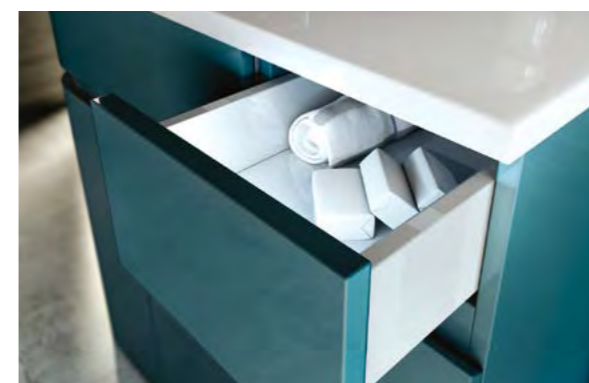

CABINET & DRAWER LIGHTING

A battery operated LED light illuminates the inside of your cabinet or drawer. No switches - our motion detector turns on the light with any movement.