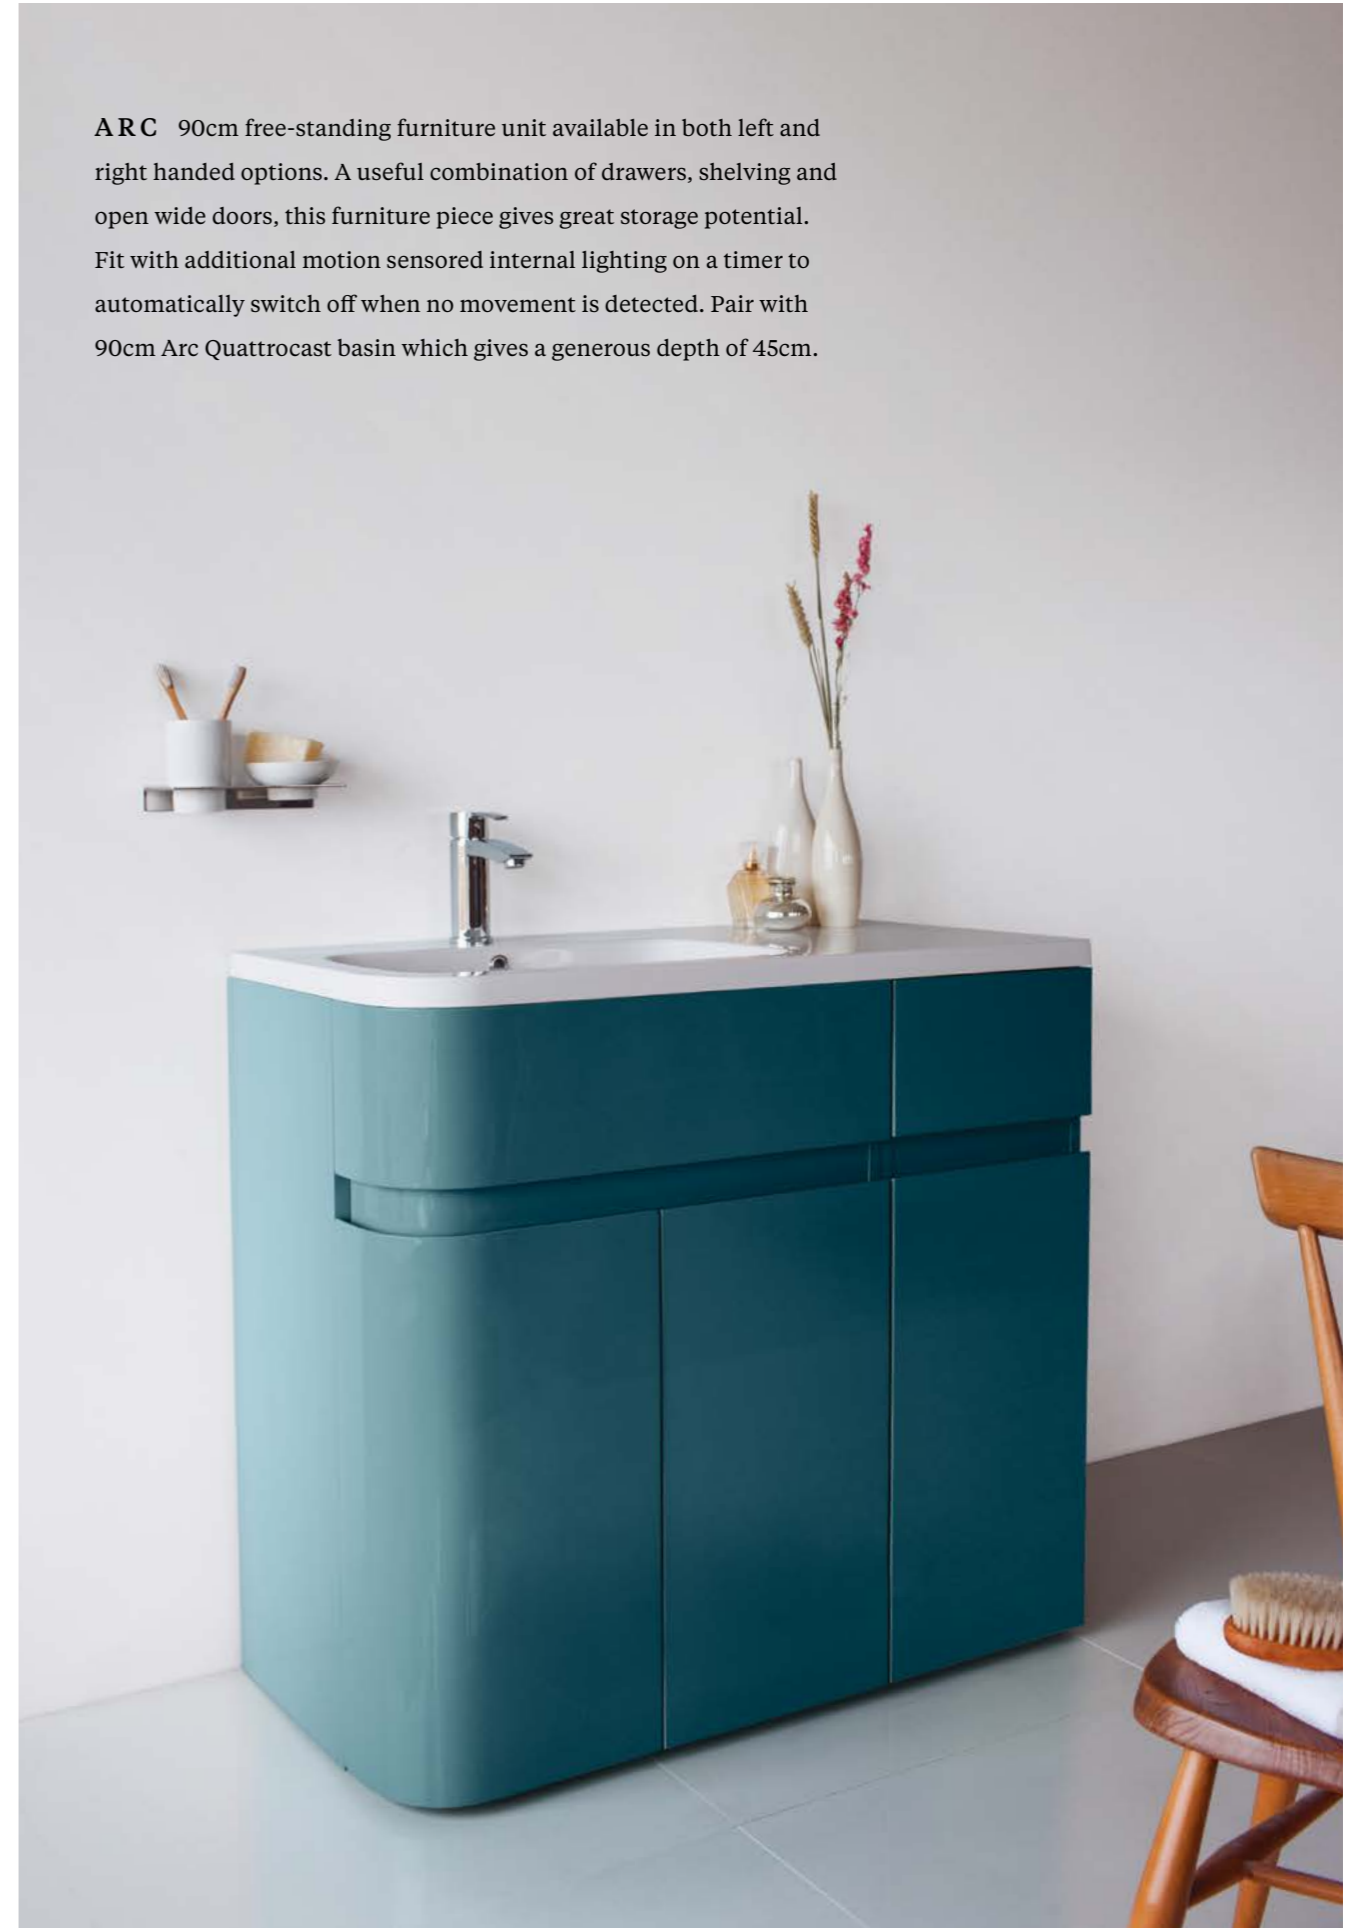

ARC 90cm free-standing furniture unit available in both left and right handed options. A useful combination of drawers, shelving and open wide doors, this furniture piece gives great storage potential. Fit with additional motion sensed internal lighting on a timer to automatically switch off when no movement is detected. Pair with 90cm Arc Quattrocast basin which gives a generous depth of 45cm.