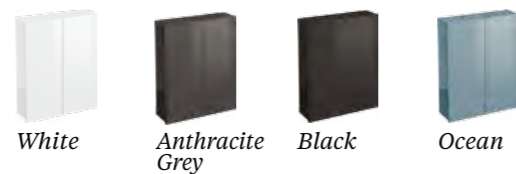

60cm worktop  
Code: T31B £44

Colours

White

Anthracite Grey

Black

Ocean

\* To order the correct furniture colour simply remove the 'z' from the product code and replace it with 'W' for White, 'B' for Black, 'G' for Anthracite Grey or 'O' for Ocean.