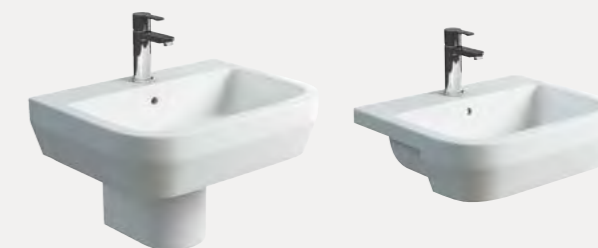

**Close-coupled back-to-wall WC**  
Also available as open-back, back-to-wall or wall-hung options.

**Back-to-wall bidet**  
Also available as wall-hung.

**50cm Washbasin**  
Available with full or semi pedestal options in square or round designs in ceramic or stainless steel.

### **BASIN OPTIONS** ↓

The Curve washbasin is also available as a 60cm option, or a 55cm semi-recessed for use within our stylish furniture pieces by Aqua-Cabinets, or as a countertop basin.

CERAMICS

This close-coupled set is both minimal and stylish, offering you simple installation. The subtle lines create a beautiful aesthetic but also provide great functionality with deep basins giving ample room to wash your hands.