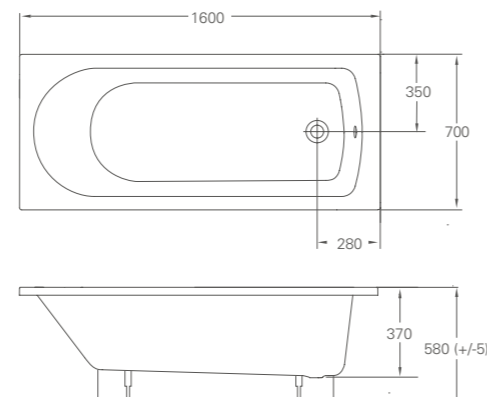

Reuse bath, page 113

Reuse Baths & Panels

Single ended - Rounded internal

Length (L)	Width (W)	Bath Code	Bath Price	Front Panel Code	Front Panel Price	End Panel Code	End Panel Price
150	70	R11	£369	R23F	£149	R27E	£69
150	75	R51	£369	R23F	£149	R28E	£69
160	70	R12	£369	R24F	£149	R27E	£69
170	70	R13	£349	R25F	£149	R27E	£69
170	75	R52	£449	R25F	£149	R27E	£69
170	80	R44	£449	R25F	£149	R29E	£69
180	75	R14	£449	R26F	£149	R28E	£69

Compatible wastes CW8
Compatible shower screens BS1, BS2, BS3, BS4, BS5
Compatible bath grips R37, R30
Overflow pre-drilled
Acrylic panels are fully reinforced with GRP