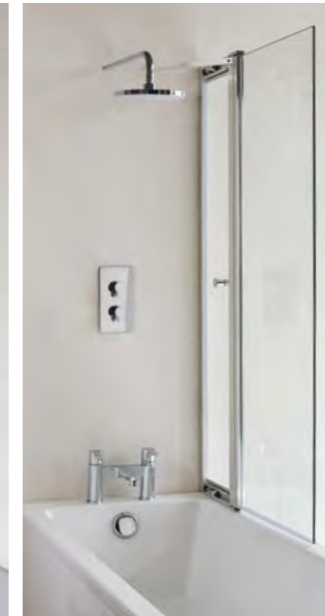

Bathscreen with access panel

3M coating as standard
(Can be fitted to either left or right hand baths)

D: 2, W: 85, H: 145
Screen thickness: 6mm
Code: BS3 Price: £399