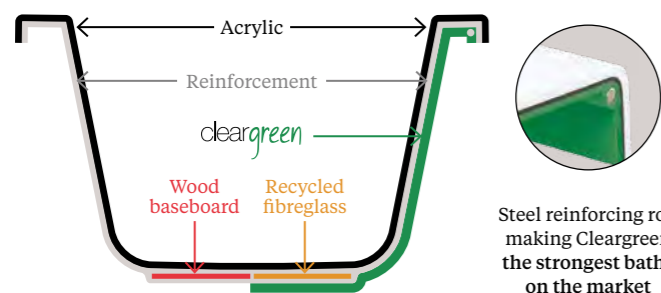

Bathing

Britton offers an extensive collection of free-standing, single or double-ended, off-set and showering baths from the Cleargreen range. Each of the baths are manufactured to produce a greener product using 30% recycled material, built stronger to withstand an enormous weight of 2.3 tonnes. The baths manufactured in this way also retain heat for 30 minutes longer than a standard bath providing you with a longer, more relaxing bathe. The combination of the unique manufacturing process and steel re-inforcing rods within the bath rims, make Cleargreen baths the most rigid on the market.

For full technical details go to www.brittonbathrooms.com

Looking for a stronger bath?

- > Built stronger to withstand 2.3 tonnes
- > Retains heat 30 minutes longer than a standard bath
- > 10 year guarantee
- > Supplied with galvanised steel leg frame
- > Manufactured from 30% recycled material

Standard bath   Cleargreen Bath

Steel reinforcing rod making Cleargreen the strongest baths on the market