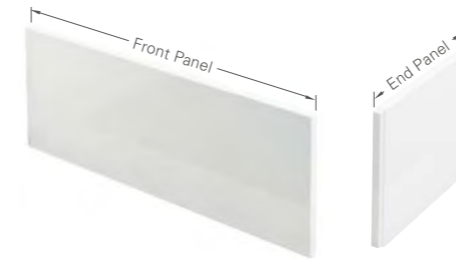

Double-ended baths

ENVIRO