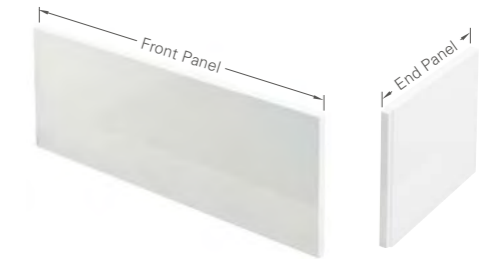

Single-ended baths

1. Why Cleargreen baths are the best
2. Built stronger to withstand 2.3 tonnes!
   - Retains heat longer than a standard bath
   - 10 year guarantee on all Cleargreen baths
   - Supplied with galvanised steel leg frame
   - Manufactured from 30% recycled material
   - Cleargreen baths use encapsulated recycled composite baseboards which is stronger and greener than chipboard
   - Cleargreen baths use reinforced quality Lucite acrylic
   - 10mm diameter steel reinforcing rod runs inside rectangular bath rims

SUSTAIN

Sustain Baths & Panels

Single-ended - Square internal

Length (L)	Width (W)	Bath Code	Bath Price	Front Panel Code	Front Panel Price	End Panel Code	End Panel Price
160	70	R4	£319	R24F	£149	R27E	£69
170	70	R5	£309	R25F	£149	R27E	£69
170	75	R6	£369	R25F	£149	R28E	£69
170	80	R42	£449	R25F	£149	R29E	£69
180	80	R7	£449	R26F	£149	R29E	£69

Compatible wastes CW8
Compatible shower screens BS1, BS2, BS3, BS4, BS5
Compatible bath grips R37, R30
Overflow pre-drilled
Acrylic panels are fully reinforced with GRP

REUSE

Reuse Baths & Panels

Single ended - Rounded internal

Length (L)	Width (W)	Bath Code	Bath Price	Front Panel Code	Front Panel Price	End Panel Code	End Panel Price
150	70	R11	£369	R23F	£149	R27E	£69
150	75	R51	£369	R23F	£149	R28E	£69
160	70	R12	£369	R24F	£149	R27E	£69
170	70	R13	£349	R25F	£149	R27E	£69
170	75	R52	£449	R25F	£149	R27E	£69
170	80	R44	£449	R25F	£149	R29E	£69
180	75	R14	£449	R26F	£149	R28E	£69

Compatible wastes CW8
Compatible shower screens BS1, BS2, BS3, BS4, BS5
Compatible bath grips R37, R30
Overflow pre-drilled
Acrylic panels are fully reinforced with GRP

Double-ended baths

ENVIRO

Enviro Baths & Panels

Double ended - Square internal