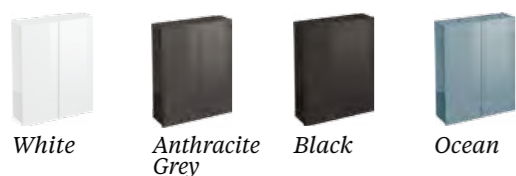

Colours

White Anthracite Grey Black Ocean

* To order the correct furniture colour simply remove the 'z' from the product code and replace it with 'W' for White, 'B' for Black, 'G' for Anthracite Grey or 'O' for Ocean.

Opposite page: 150cm combination of 150cm left quattrocast basin (Q1530L), 60cm semi recessed unit (D37R), 60cm floor standing cabinet (D34R), D30 30cm floor standing cupboard cabinet (D31R), 60cm illuminated wall mirror (M20R).

This page, top left: 120cm combination of 30cm drawer unit, 60cm semi recessed unit, and 30cm double shelf unit, with 120cm work top, 55cm Cube semi recessed basin.

Top right: 120cm combination of tall unit, 60cm semi recessed unit, 30cm drawer unit, with 90cm Quattrocast® basin left.

See page 64 for technical details on the Compact furniture range.