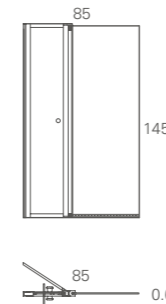

Bathscreen with access panel

3M coating as standard
(Can be fitted to either left or right hand baths)

D: 2, W: 85, H: 145
Screen thickness: 6mm
Code: BS3 Price: £399