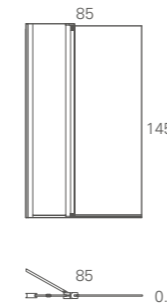

Shower screens

Bathscreen with fixed panel

3M coating as standard
(Can be fitted to either left or right hand baths)

D: 2, W: 85, H: 145
Screen thickness: 6mm
Code: BS2 Price: £299