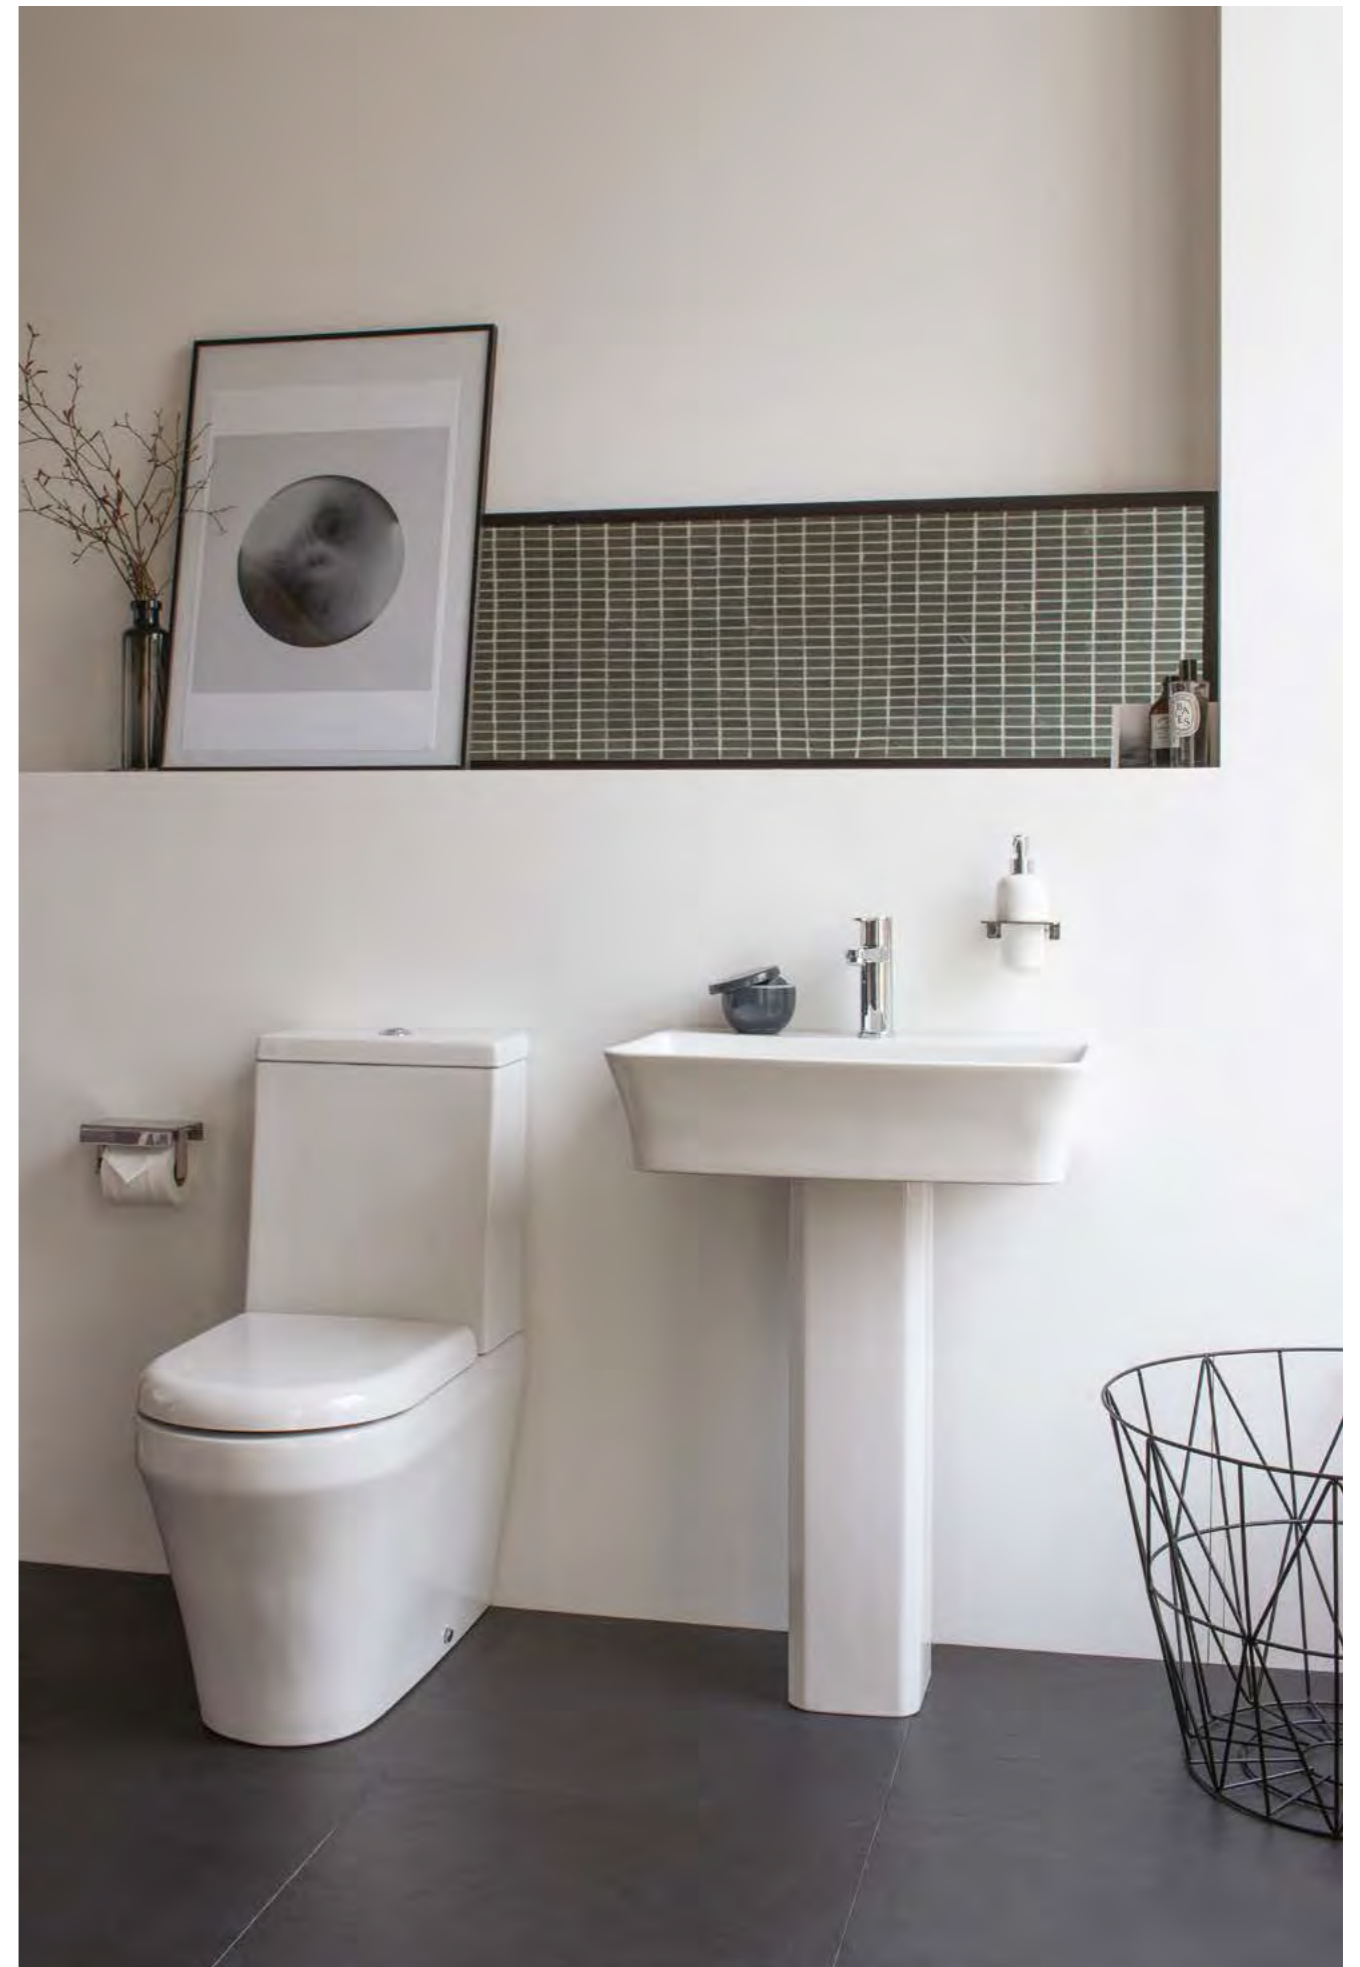

Close-coupled back-to-wall WC with one piece cistern  
Also available as back-to-wall or wall-hung options.

Back-to-wall bidet  
Also available as wall-hung.

50cm Washbasin  
Available with full or semi pedestal options in square or round designs in ceramic or stainless steel.

**BASIN OPTIONS** ↓

The Fine washbasin is also available as a 60cm and can be wall-hung with a bottle trap or mounted on a work-top. A new Fine 55cm semi-recessed basin is also available.

All prices include VAT at 20%

CERAMICS

CERAMICS

The Fine basin features a beautifully and uniquely minimal edge, which looks superior when paired with a full pedestal in either a round or square fronted design. The height and stance works perfectly with close-coupled WCs, available with cisterns with lids, or as a single piece of ceramic. The back-to-wall options allow you to hide all the plumbing for the neatest look.