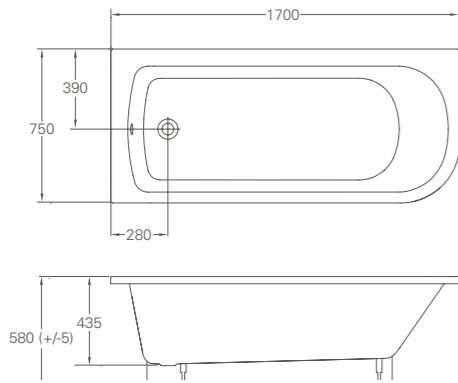

Viride offset bath, page 117

Viride Baths & Panels

Off-set

Left Hand Baths

Right Hand Baths

Length (L)	Width (W)	Bath Code	Bath Price	Panel Code	Panel Price	Bath Code	Bath Price	Panel Code	Panel Price
170	75	R38 LH	£449	R40	£259	R39 RH	£449	R40	£259
180	75	R53 LH	£449	R55	£259	R54 RH	£449	R55	£259

1. Compatible wastes CW8
   Compatible shower screens BS1, BS2, BS3, BS4, BS5
   Compatible bath grips R37, R30
   Overflow pre-drilled
   Acrylic panels are fully reinforced with GRP