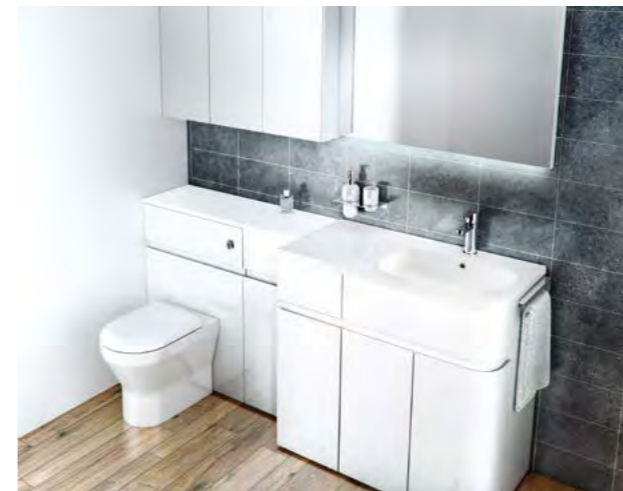

Fitted Furniture

D30

D30 Aqua bathroom furniture is the classic format of the modern bathroom. The base cabinets are only 30cm deep, with generous semi-inset basins. The range is versatile with the option to combine drawers, cupboard units and WC's. For maximum storage the range includes a 190cm tall unit. Also available are a complete set of mirrors and mirrored cabinets.

Pages 77-87