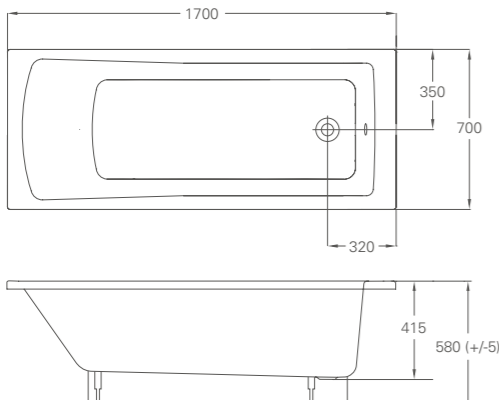

Sustain bath, page 112

Sustain Baths & Panels

Single-ended - Square internal

Length (L)	Width (W)	Bath Code	Bath Price	Front Panel Code	Front Panel Price	End Panel Code	End Panel Price
160	70	R4	£319	R24F	£149	R27E	£69
170	70	R5	£309	R25F	£149	R27E	£69
170	75	R6	£369	R25F	£149	R28E	£69
170	80	R42	£449	R25F	£149	R29E	£69
180	80	R7	£449	R26F	£149	R29E	£69

Compatible wastes CW8
Compatible shower screens BS1, BS2, BS3, BS4, BS5
Compatible bath grips R37, R30
Overflow pre-drilled
Acrylic panels are fully reinforced with GRP