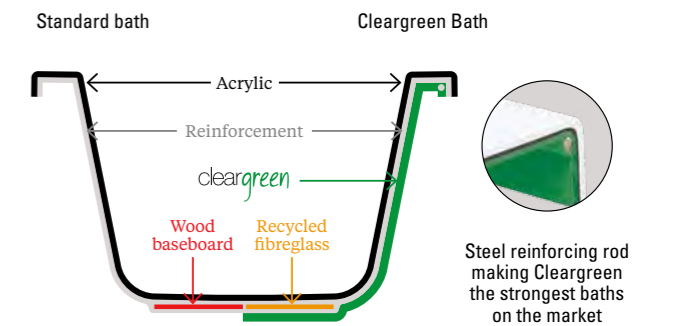

Steel reinforcing rod making Cleargreen the strongest baths on the market