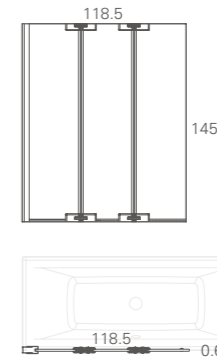

Three-panel bathscreen

3M coating as standard
(Can be fitted to either left or right hand baths)

D: 2, W: 118, H: 145
Screen thickness: 5mm
Code: BS4 Price: £369