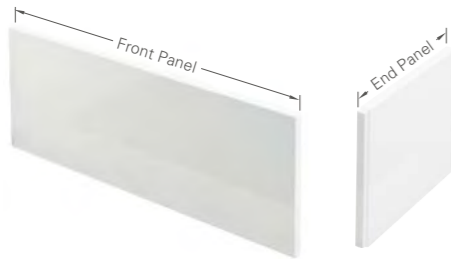

Single-ended baths

1. Why Cleargreen baths are the best
2. Built stronger to withstand 2.3 tonnes!
   - Retains heat longer than a standard bath
   - 10 year guarantee on all Cleargreen baths
   - Supplied with galvanised steel leg frame
   - Manufactured from 30% recycled material
   - Cleargreen baths use encapsulated recycled composite baseboards which is stronger and greener than chipboard
   - Cleargreen baths use reinforced quality Lucite acrylic
   - 10mm diameter steel reinforcing rod runs inside rectangular bath rims

SUSTAIN