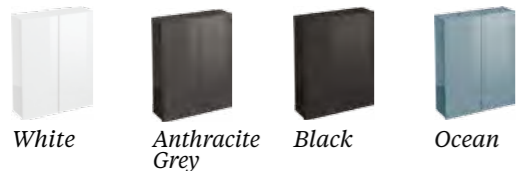

Colours

* To order the correct furniture colour simply remove the 'z' from the product code and replace it with 'W' for White, 'B' for Black, 'G' for Anthracite Grey or 'O' for Ocean.

All cabinet doors can be installed with the hinges on the left or the right.

All prices include VAT at 20% and exclude taps & wastes (see pages 50-55).
For detailed measurements and specifications see: www.brittonbathrooms.com/aquacabinets/gullwing-floor