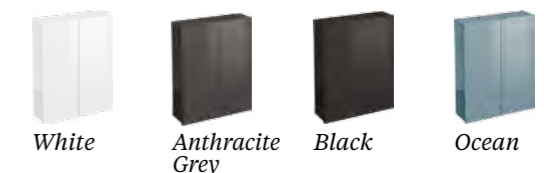

### Colours

\* To order the correct furniture colour simply remove the 'z' from the product code and replace it with 'W' for White, 'B' for Black, 'G' for Anthracite Grey or 'O' for Ocean.

Create your bathroom from a series of storage units and work surfaces to include counter-top basins. Each unit comes in a choice of five colours; Anthracite as shown here, Ocean, White, Black and Reef (while stocks last). Specifically designed around you and your lifestyle, you can create a bathroom to match your own individual needs and tastes.