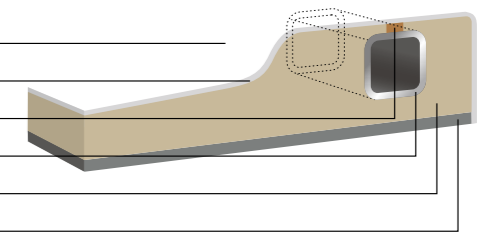

PATENTED REINFORCEMENT

All our trays are acrylic framed with our patented steel frame, formed to be the exact shape of the tray, to ensure rigidity for a lifetime of use. The trays are flat on the under-surface; this makes installation and levelling very easy.

Our steel frame is the subject of Patent Number: GB2440719 (A)

1. 1 Acrylic capped ABS layer
2. 2 Bonding layer
3. 3 Thickness control pad
4. 4 Steel frame structure
5. 5 PU Foam
6. 6 Insulation layer - ABS sheet