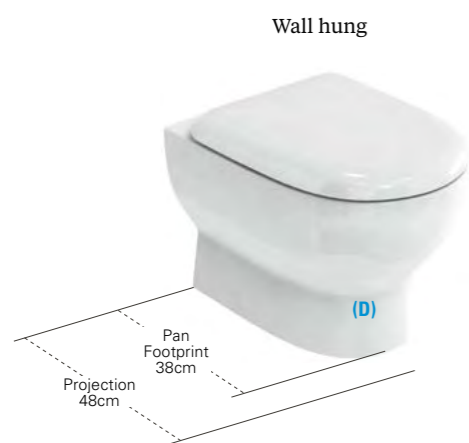

WCs - Compact

All Britton WC fittings are factory set at 3L and 6L flush. They can be adjusted on site to flush at 2½L and 4½L.

COMPACT CLOSE COUPLED BACK TO WALL WC

Cistern with cistern lid	CM.0007	£120
Standard pan	CM.0006	£210
Soft close seat	SS.1028	£69
Complete close coupled WC -	Image (C)	£399

COMPACT WALL HUNG WC

Wall hung pan	CM.0005	£220
Concealed cistern tank with top/front access and dual flush button	W31A	*£119
Soft close seat	SS.1028	£69
Complete cistern, pan & seat -	Image (D)	*£408

COMPACT BACK TO WALL WC

Back to wall pan	CM.0004	£220
Concealed cistern tank with top/front access and rectangular dual flush plate	W32A	*£119
Soft close seat	SS.1028	£69
Complete pan & seat -	Image (E)	*£408

* Concealed cistern must be ordered as a separate item to the WC pan. Please note that both the flush plate & push button cistern can be used with the back to wall and wall hung WCs.