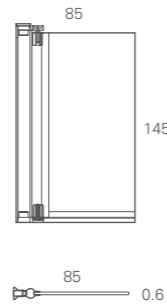

Single panel bathscreen

3M coating as standard
(Can be fitted to either left or right hand baths)

D: 2, W: 85, H: 145
Screen thickness: 6mm
Code: BS1 Price: £199