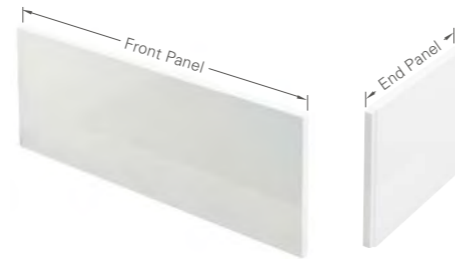

Single-ended baths

1. Why Cleargreen baths are the best
2. Built stronger to withstand 2.3 tonnes!
   - Retains heat longer than a standard bath
   - 10 year guarantee on all Cleargreen baths
   - Supplied with galvanised steel leg frame
   - Manufactured from 30% recycled material
   - Cleargreen baths use encapsulated recycled composite baseboards which is stronger and greener than chipboard
   - Cleargreen baths use reinforced quality Lucite acrylic
   - 10mm diameter steel reinforcing rod runs inside rectangular bath rims

SUSTAIN

Sustain Baths & Panels

Single-ended - Square internal

Length (L)	Width (W)	Bath Code	Bath Price	Front Panel Code	Front Panel Price	End Panel Code	End Panel Price
160	70	R4	£319	R24F	£149	R27E	£69
170	70	R5	£309	R25F	£149	R27E	£69
170	75	R6	£369	R25F	£149	R28E	£69
170	80	R42	£449	R25F	£149	R29E	£69
180	80	R7	£449	R26F	£149	R29E	£69

Compatible wastes CW8
Compatible shower screens BS1, BS2, BS3, BS4, BS5
Compatible bath grips R37, R30
Overflow pre-drilled
Acrylic panels are fully reinforced with GRP

REUSE

Reuse Baths & Panels

Single ended - Rounded internal

Length (L)	Width (W)	Bath Code	Bath Price	Front Panel Code	Front Panel Price	End Panel Code	End Panel Price
150	70	R11	£369	R23F	£149	R27E	£69
150	75	R51	£369	R23F	£149	R28E	£69
160	70	R12	£369	R24F	£149	R27E	£69
170	70	R13	£349	R25F	£149	R27E	£69
170	75	R52	£449	R25F	£149	R27E	£69
170	80	R44	£449	R25F	£149	R29E	£69
180	75	R14	£449	R26F	£149	R28E	£69

Compatible wastes CW8
Compatible shower screens BS1, BS2, BS3, BS4, BS5
Compatible bath grips R37, R30
Overflow pre-drilled
Acrylic panels are fully reinforced with GRP

Double-ended baths

ENVIRO

Enviro Baths & Panels

Double ended - Square internal