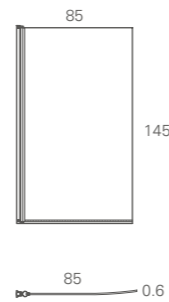

EcoCurve bathscreen
3M coating as standard
(Can be fitted to either left or right hand baths)
D: 2, W: 85, H: 145
Screen thickness: 6mm
Code: BS6 Price: £259