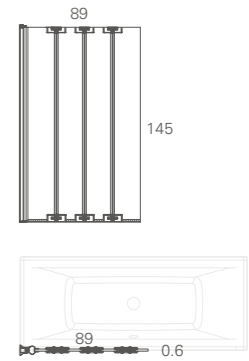

Four-panel bathscreen

3M coating as standard
(Can be fitted to either left or right hand baths)

D: 2, W: 88, H: 145
Screen thickness: 5mm
Code: BS5 Price: £369