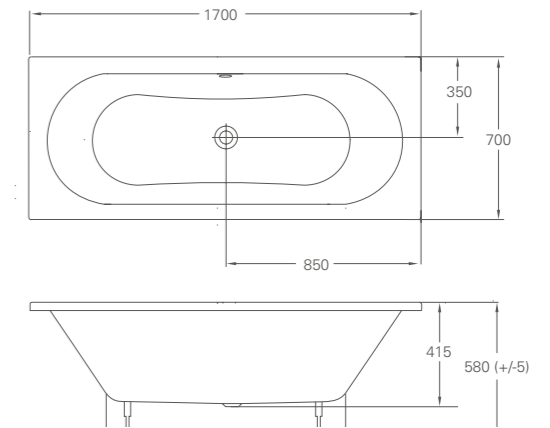

Verde bath, page 116

Verde Baths & Panels

Double ended - Rounded internal

Length (L)	Width (W)	Bath Code	Bath Price	Front Panel Code	Front Panel Price	End Panel Code	End Panel Price
160	75	R45	£369	R24F	£149	R28E	£69
170	70	R8	£369	R25F	£149	R27E	£69
170	75	R9	£399	R25F	£149	R27E	£69
170	80	R43	£449	R25F	£149	R29E	£69
180	75	R46	£449	R26F	£149	R28E	£69
180	80	R10	£449	R26F	£149	R29E	£69
180	90	R47	£499	R26F	£149	R49E	£69
190	80	R48	£499	R50F	£149	R29E	£69

Compatible wastes CW8
Compatible shower screens BS1, BS2, BS3, BS4, BS5
Compatible bath grips R37, R30
Overflow pre-drilled
Acrylic panels are fully reinforced with GRP