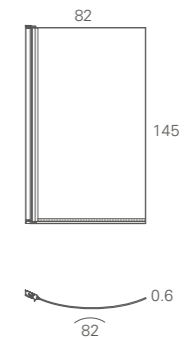

EcoRound bathscreen
3M coating as standard
(Can be fitted to either left or right hand baths)
D: 2, W: 82, H: 145
Screen thickness: 6mm
Code: BS7 Price: £259