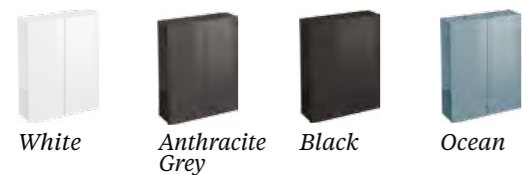

Colours

* To order the correct furniture colour simply remove the 'z' from the product code and replace it with 'W' for White, 'B' for Black, 'G' for Anthracite Grey or 'O' for Ocean.