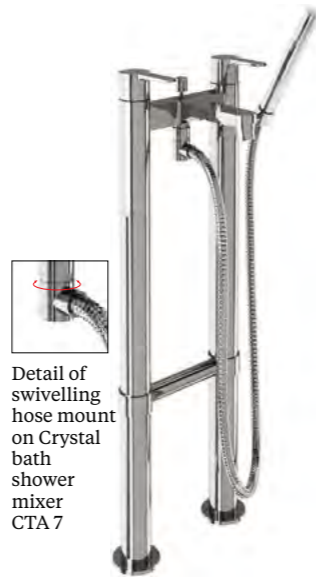

Detail of
swivelling
hose mount
on Crystal
bath
shower
mixer
CTA 7

Bath shower mixer
on stand pipes
Floor standing
17.5cm x 30.2cm x 89.5cm
Bath filler CTA7 £429
Stand pipes W7 £350
Combined price £779

Bath shower
mixer
Deck mounted
17.5cm x 30.2cm x 25cm
CTA7 £429