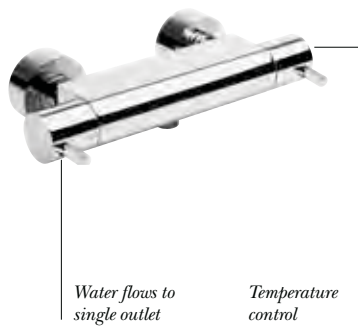

Single function exposed valve

Water flows to single outlet

Temperature control