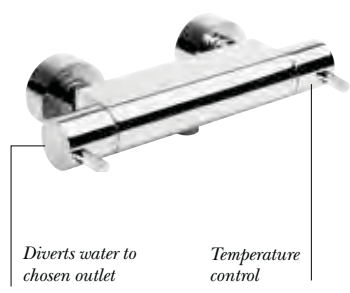

Diverts water to chosen outlet

Temperature control