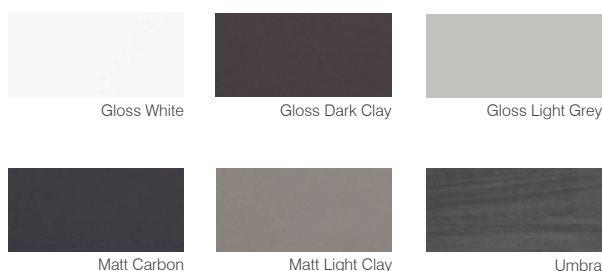

## 3. FINISH OPTIONS

A choice of no less than six finishes for Scheme means that you can match or contrast to anything in your bathroom design. The colour palette has been chosen to give a full spectrum of contemporary neutral painted colours in matt and glossy options. There is also a modern umbra finish if you are looking for a more natural look.