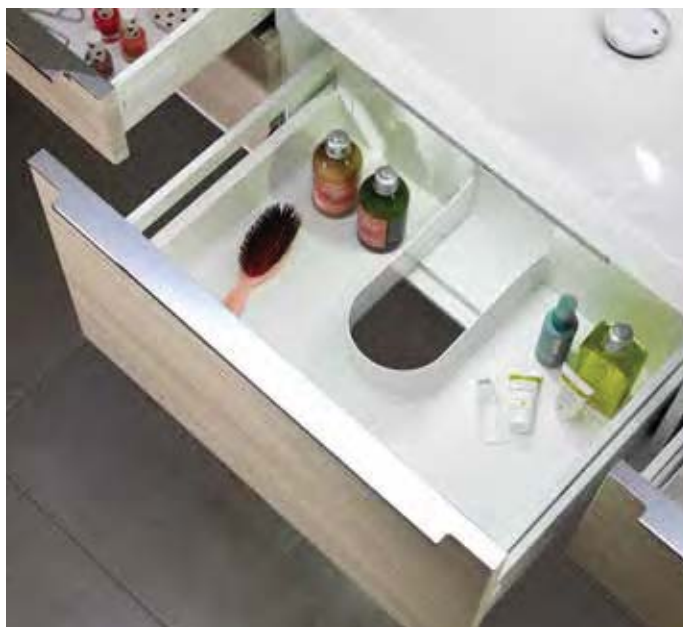

VISTA

Vista has a definite urban feel, with a choice of three contemporary finishes

Freestanding and wall mounted units are available in a variety of size options and are finished with a coordinating Isocast basin. All units incorporate clever internal lighting, which turns on automatically as the main drawer is opened.

The soft tones of light and dark elm finish fronts are offset perfectly by their white or taupe painted frames, also available in gloss white. Super smooth low profile drawer runners have been incorporated, whilst the long, slim chrome handles completes this understated look.

Vista furniture benefits from a 10 year guarantee.