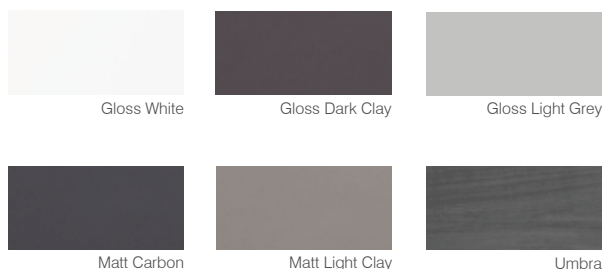

## 3. FINISH OPTIONS

A choice of six contemporary finishes for System means that you can match or contrast to anything in your bathroom design. The colour palette has been chosen to give a full spectrum of on-trend neutral painted colours in matt and glossy options. There is also a modern umbra wood effect finish if you are looking for a more natural look.