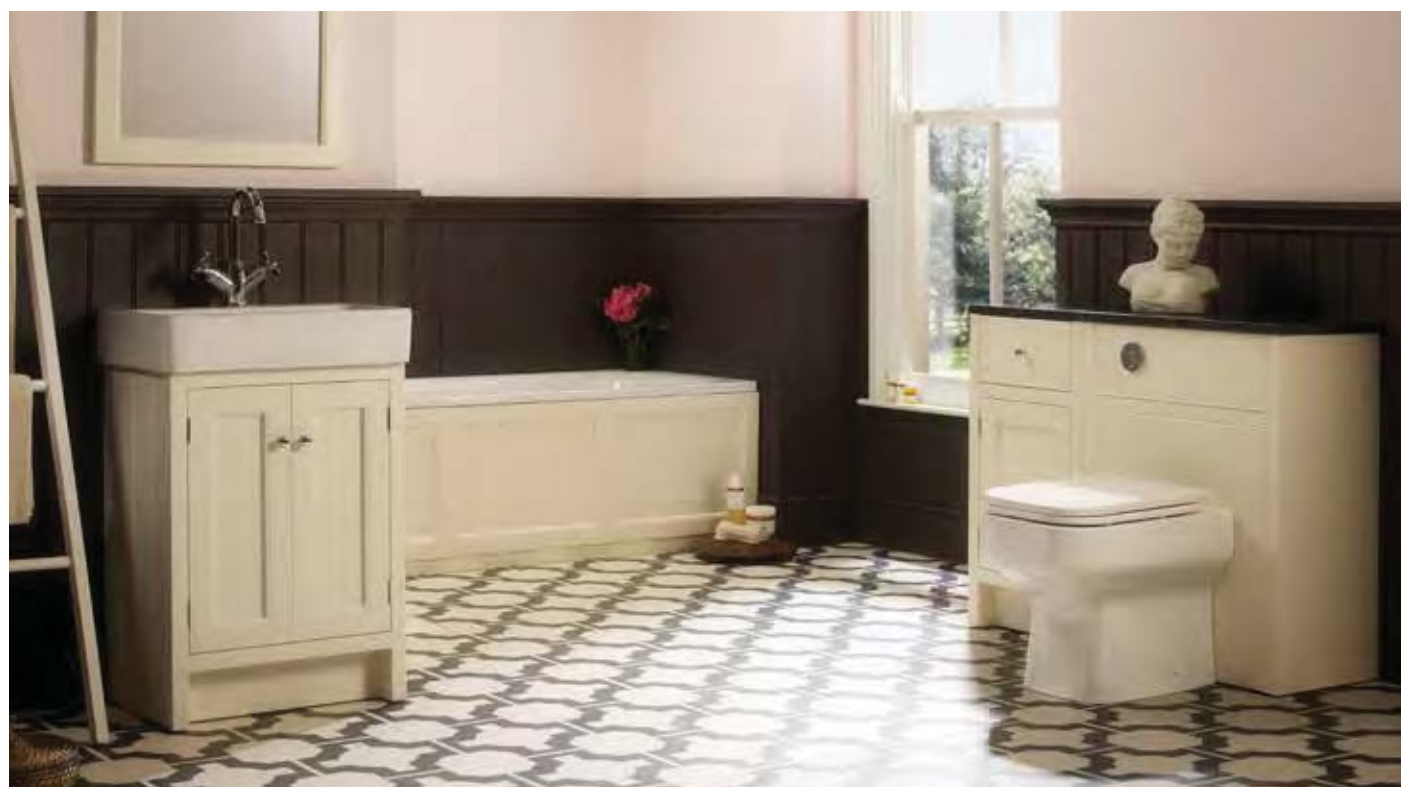

HAMPTON

Part of a coordinating furniture range to create a completely cohesive look in your bathroom. See page 52.

- All bath panels include matching height adjustable plinths
- Height adjustable range 450 - 590mm

Hampton 1700mm front panel

1695(l) x 500mm(h)

Mocha finish	BP900.MC	£154.00
Vanilla finish	BP900.VN	£154.00
Chalk white finish	BP900.W	£154.00
Slate Grey	BP900.SG	£154.00
Pewter	BP900.PW	£154.00

Hampton 700mm end panel

685(l) x 500mm(h)

Mocha finish	BP901.MC	£82.70
Vanilla finish	BP901.VN	£82.70
Chalk white finish	BP901.W	£82.70
Slate Grey	BP901.SG	£82.70
Pewter	BP901.PW	£82.70