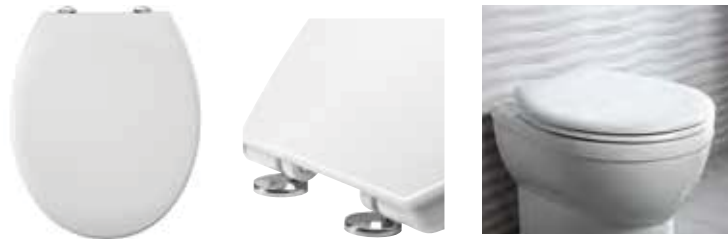

NEUTRON

Neutron soft close toilet seat

376(w) x 452mm(d)

Weight 1.8kg, fits most toilet suites, highly durable thermoset plastic for strength and longevity, UV protection to prevent discoloration, extremely hardwearing impact resistant surfaces

White finish	8901WSC	£41.70