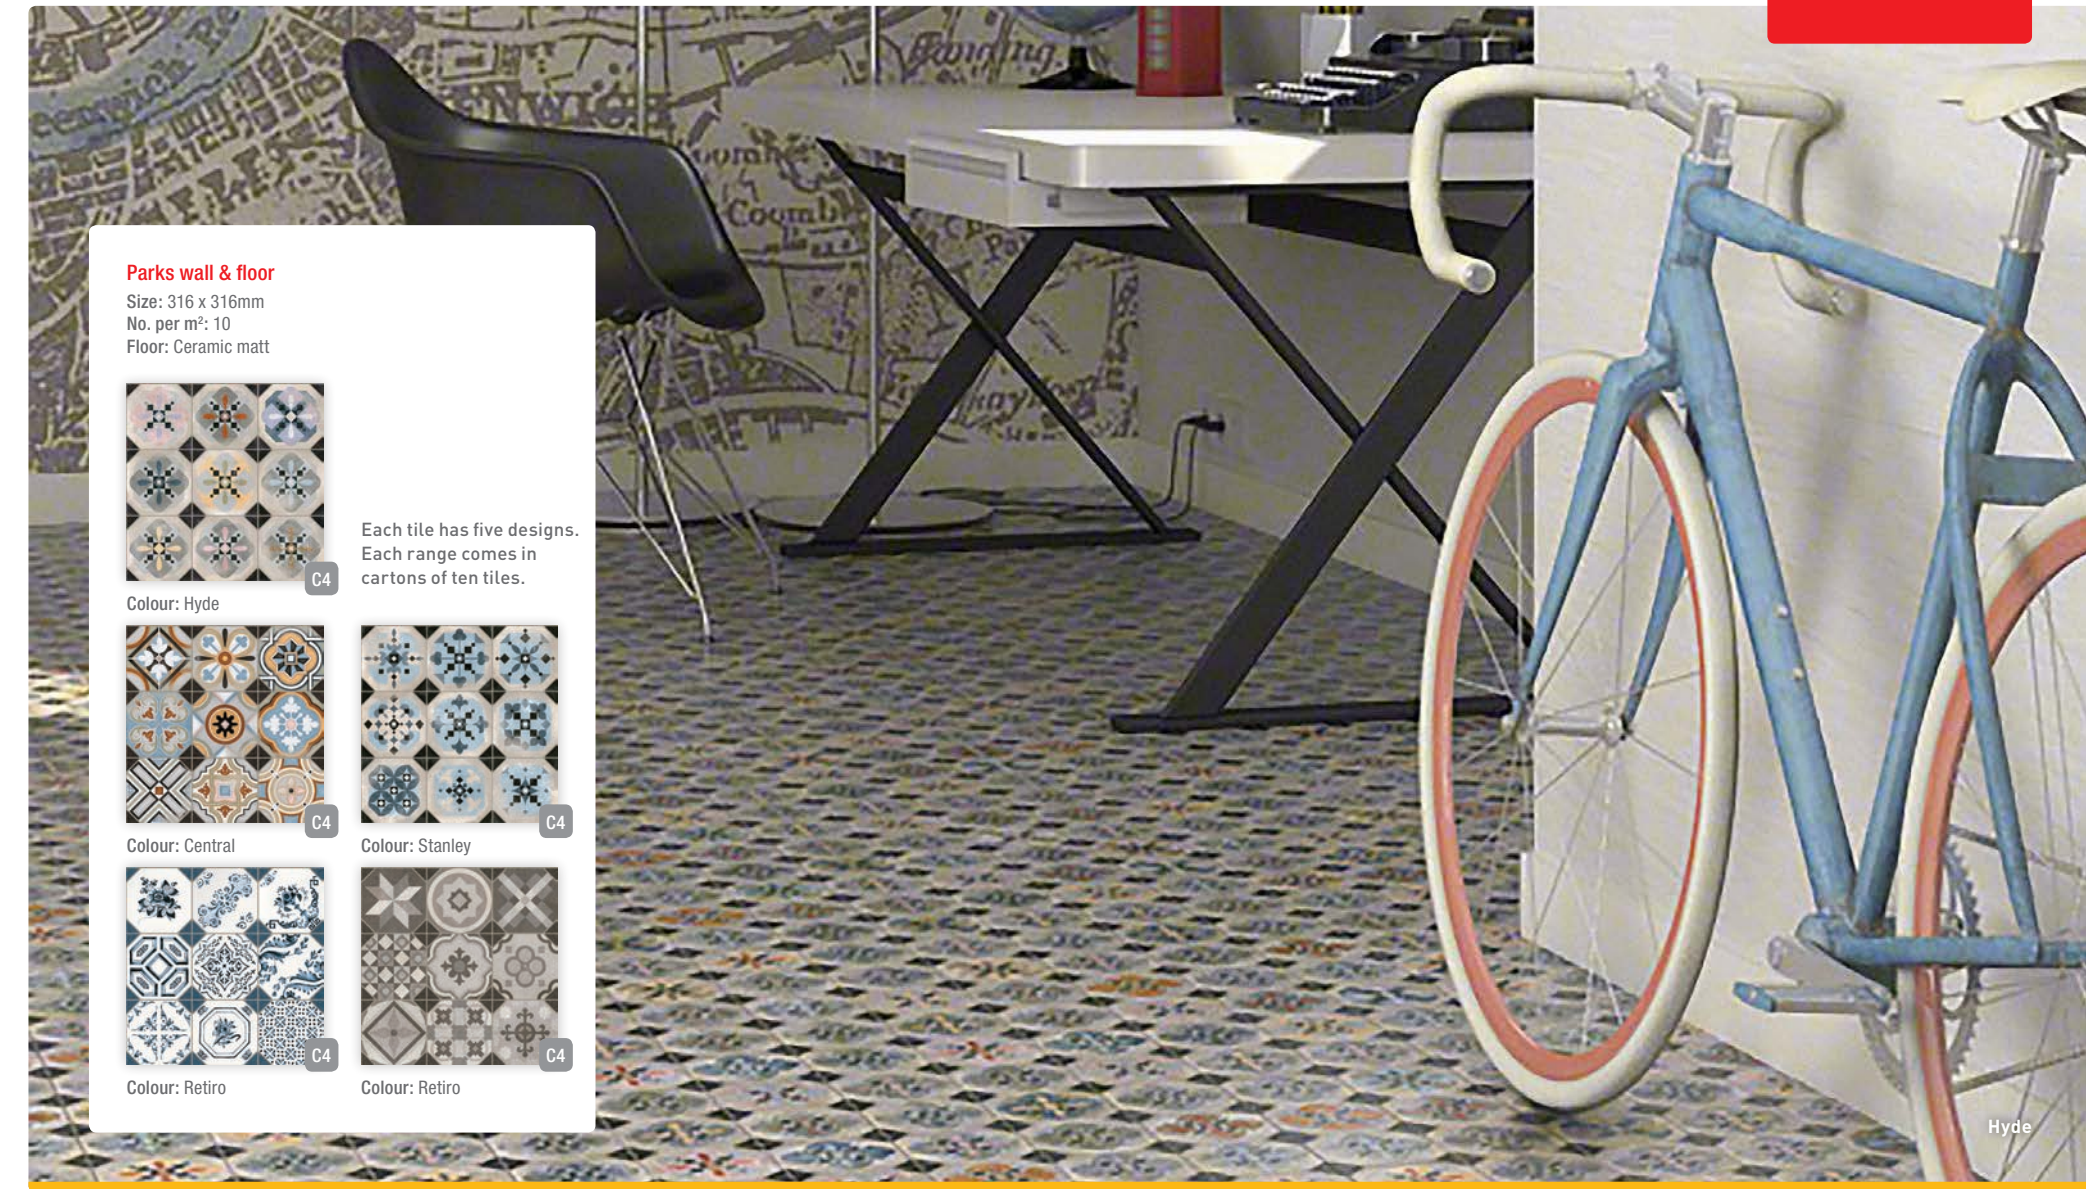

Colour: White

SV

C5

Zeus

Zeus

Size: 600 x 600mm
No. per m²: 2.8
Floor: Porcelain glazed matt

Colour: Marfil

C4