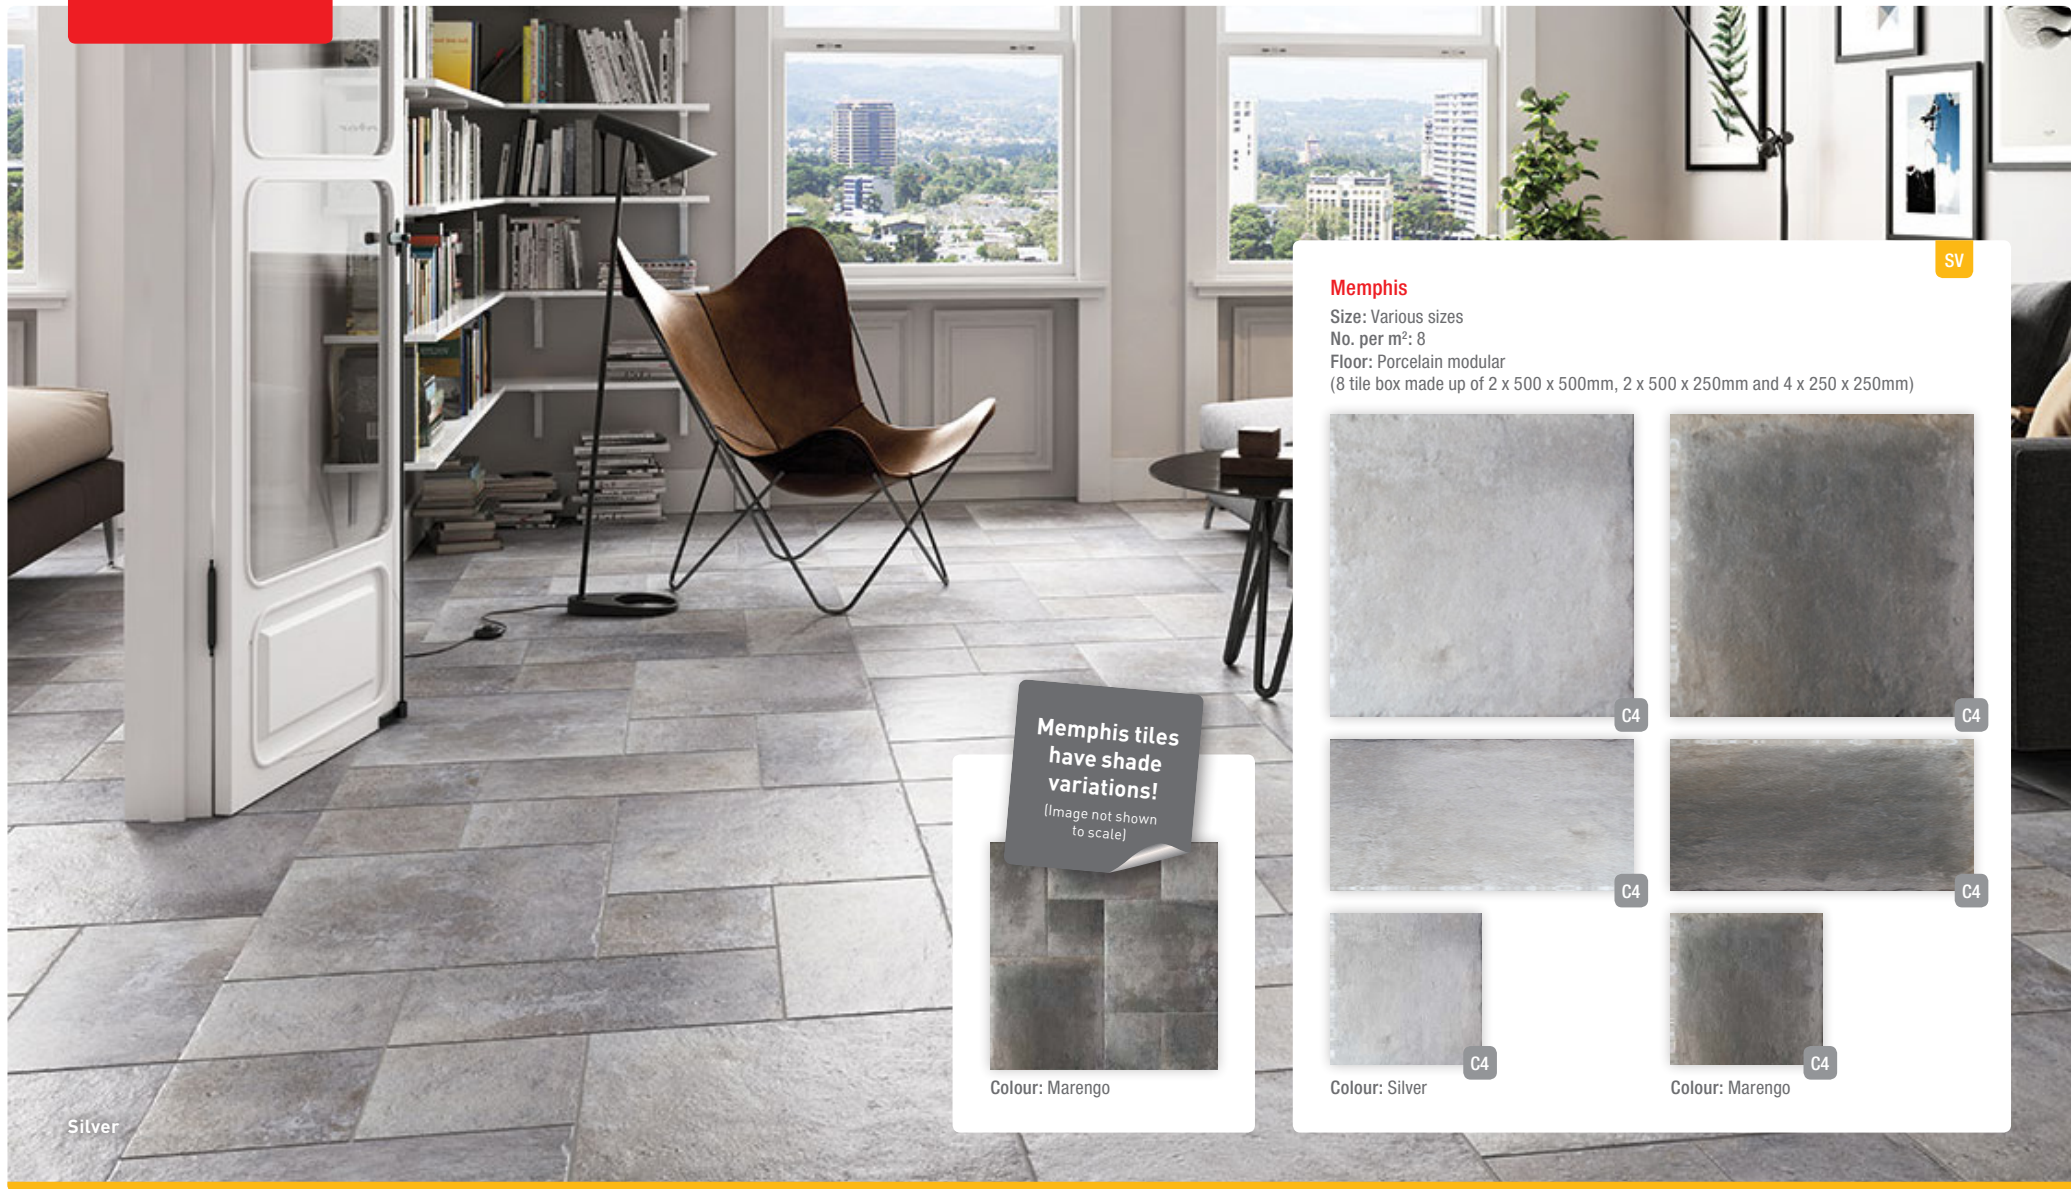

Memphis

Silver

Memphis tiles
have shade
variations!
(Image not shown
to scale)

Memphis

Size: Various sizes
No. per m²: 8
Floor: Porcelain modular
(8 tile box made up of 2 x 500 x 500mm, 2 x 500 x 250mm and 4 x 250 x 250mm)

SV

C4

C4

C4

C4

C4

C4