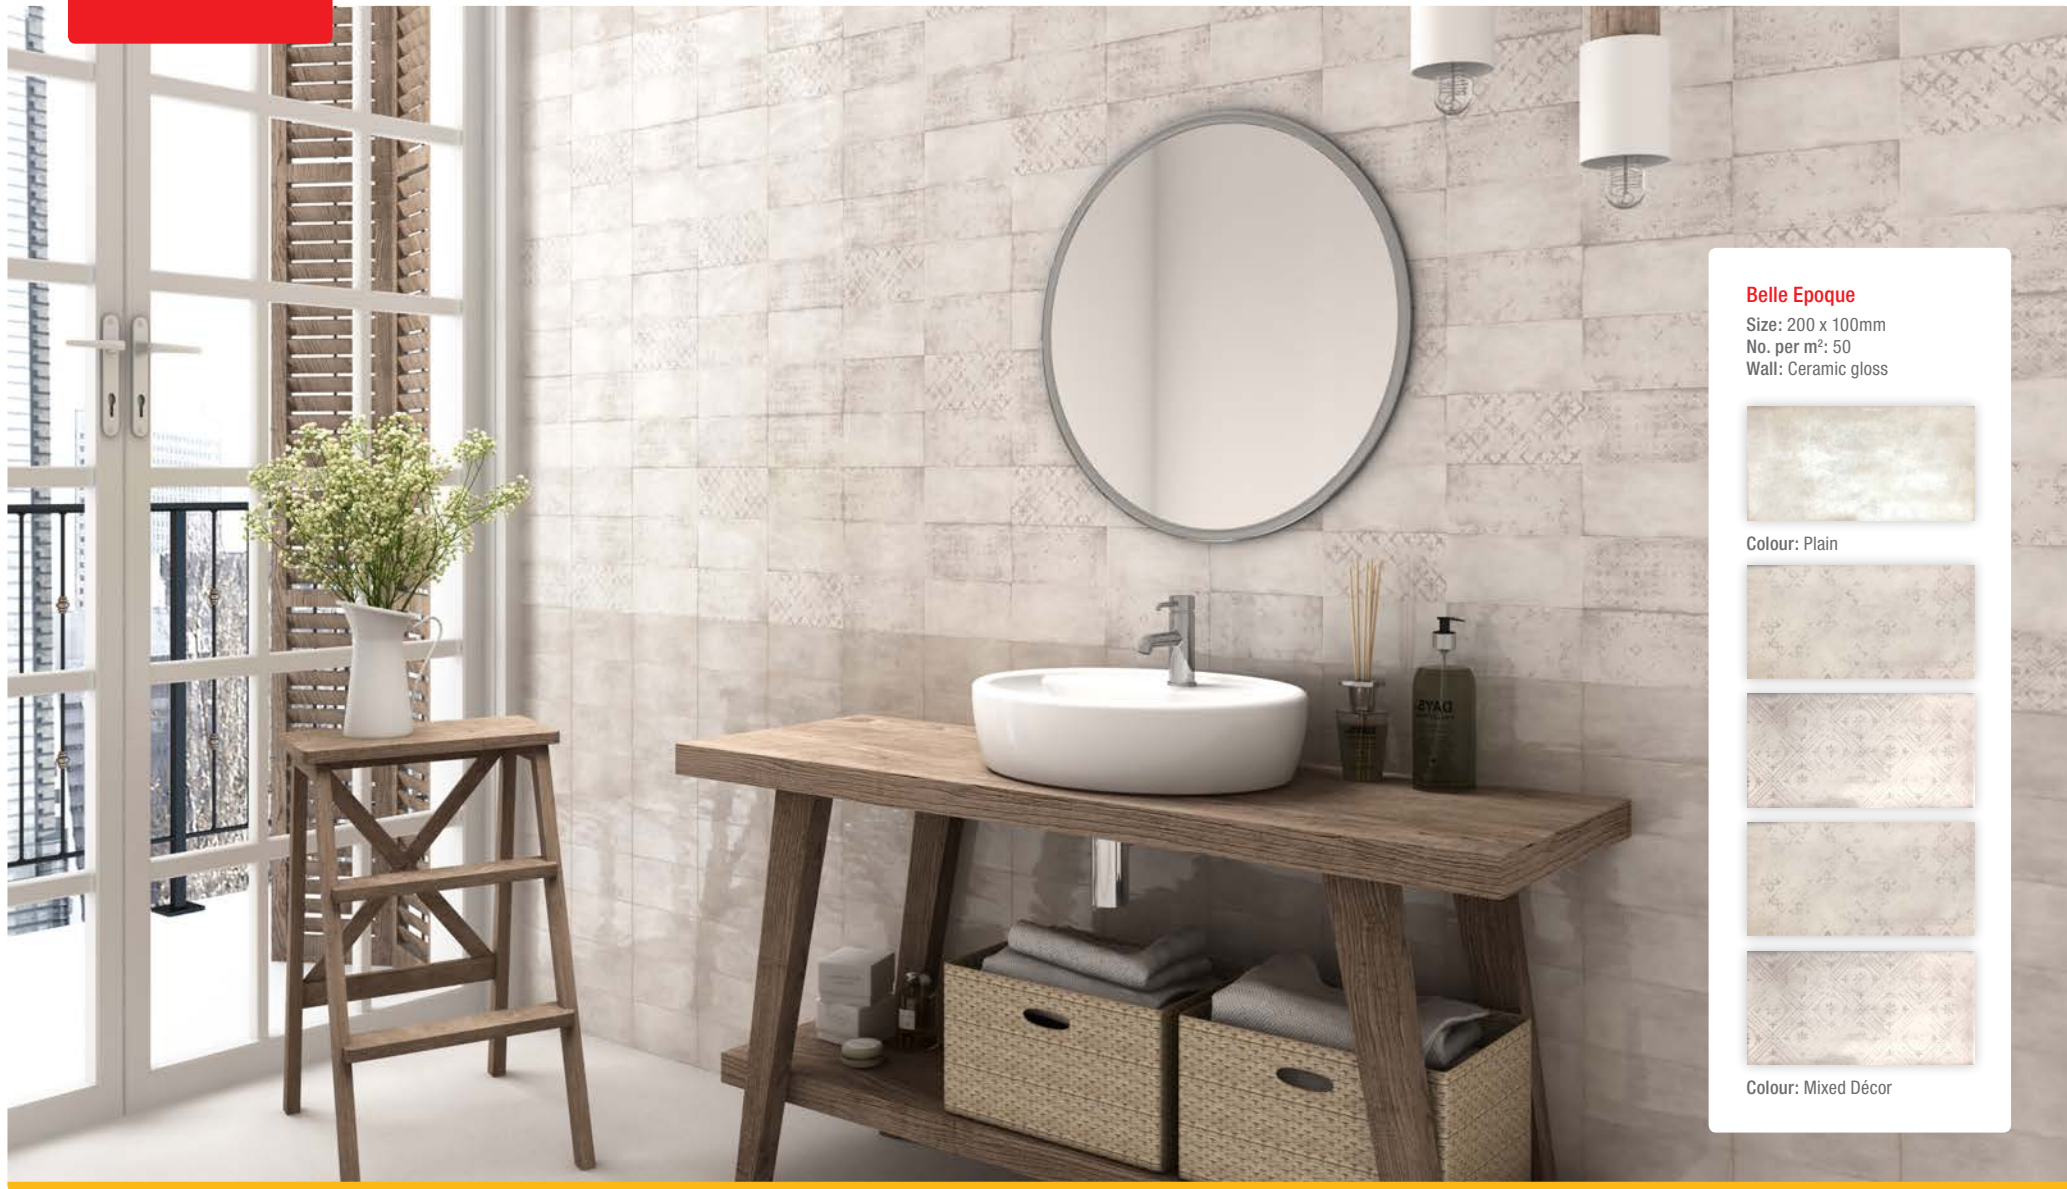

Colour: White

Colour: Cream

White

**Belle
Epoque**

Belle Epoque
Size: 200 x 100mm
No. per m²: 50
Wall: Ceramic gloss

Colour: Plain

Colour: Mixed Décor

Backwood