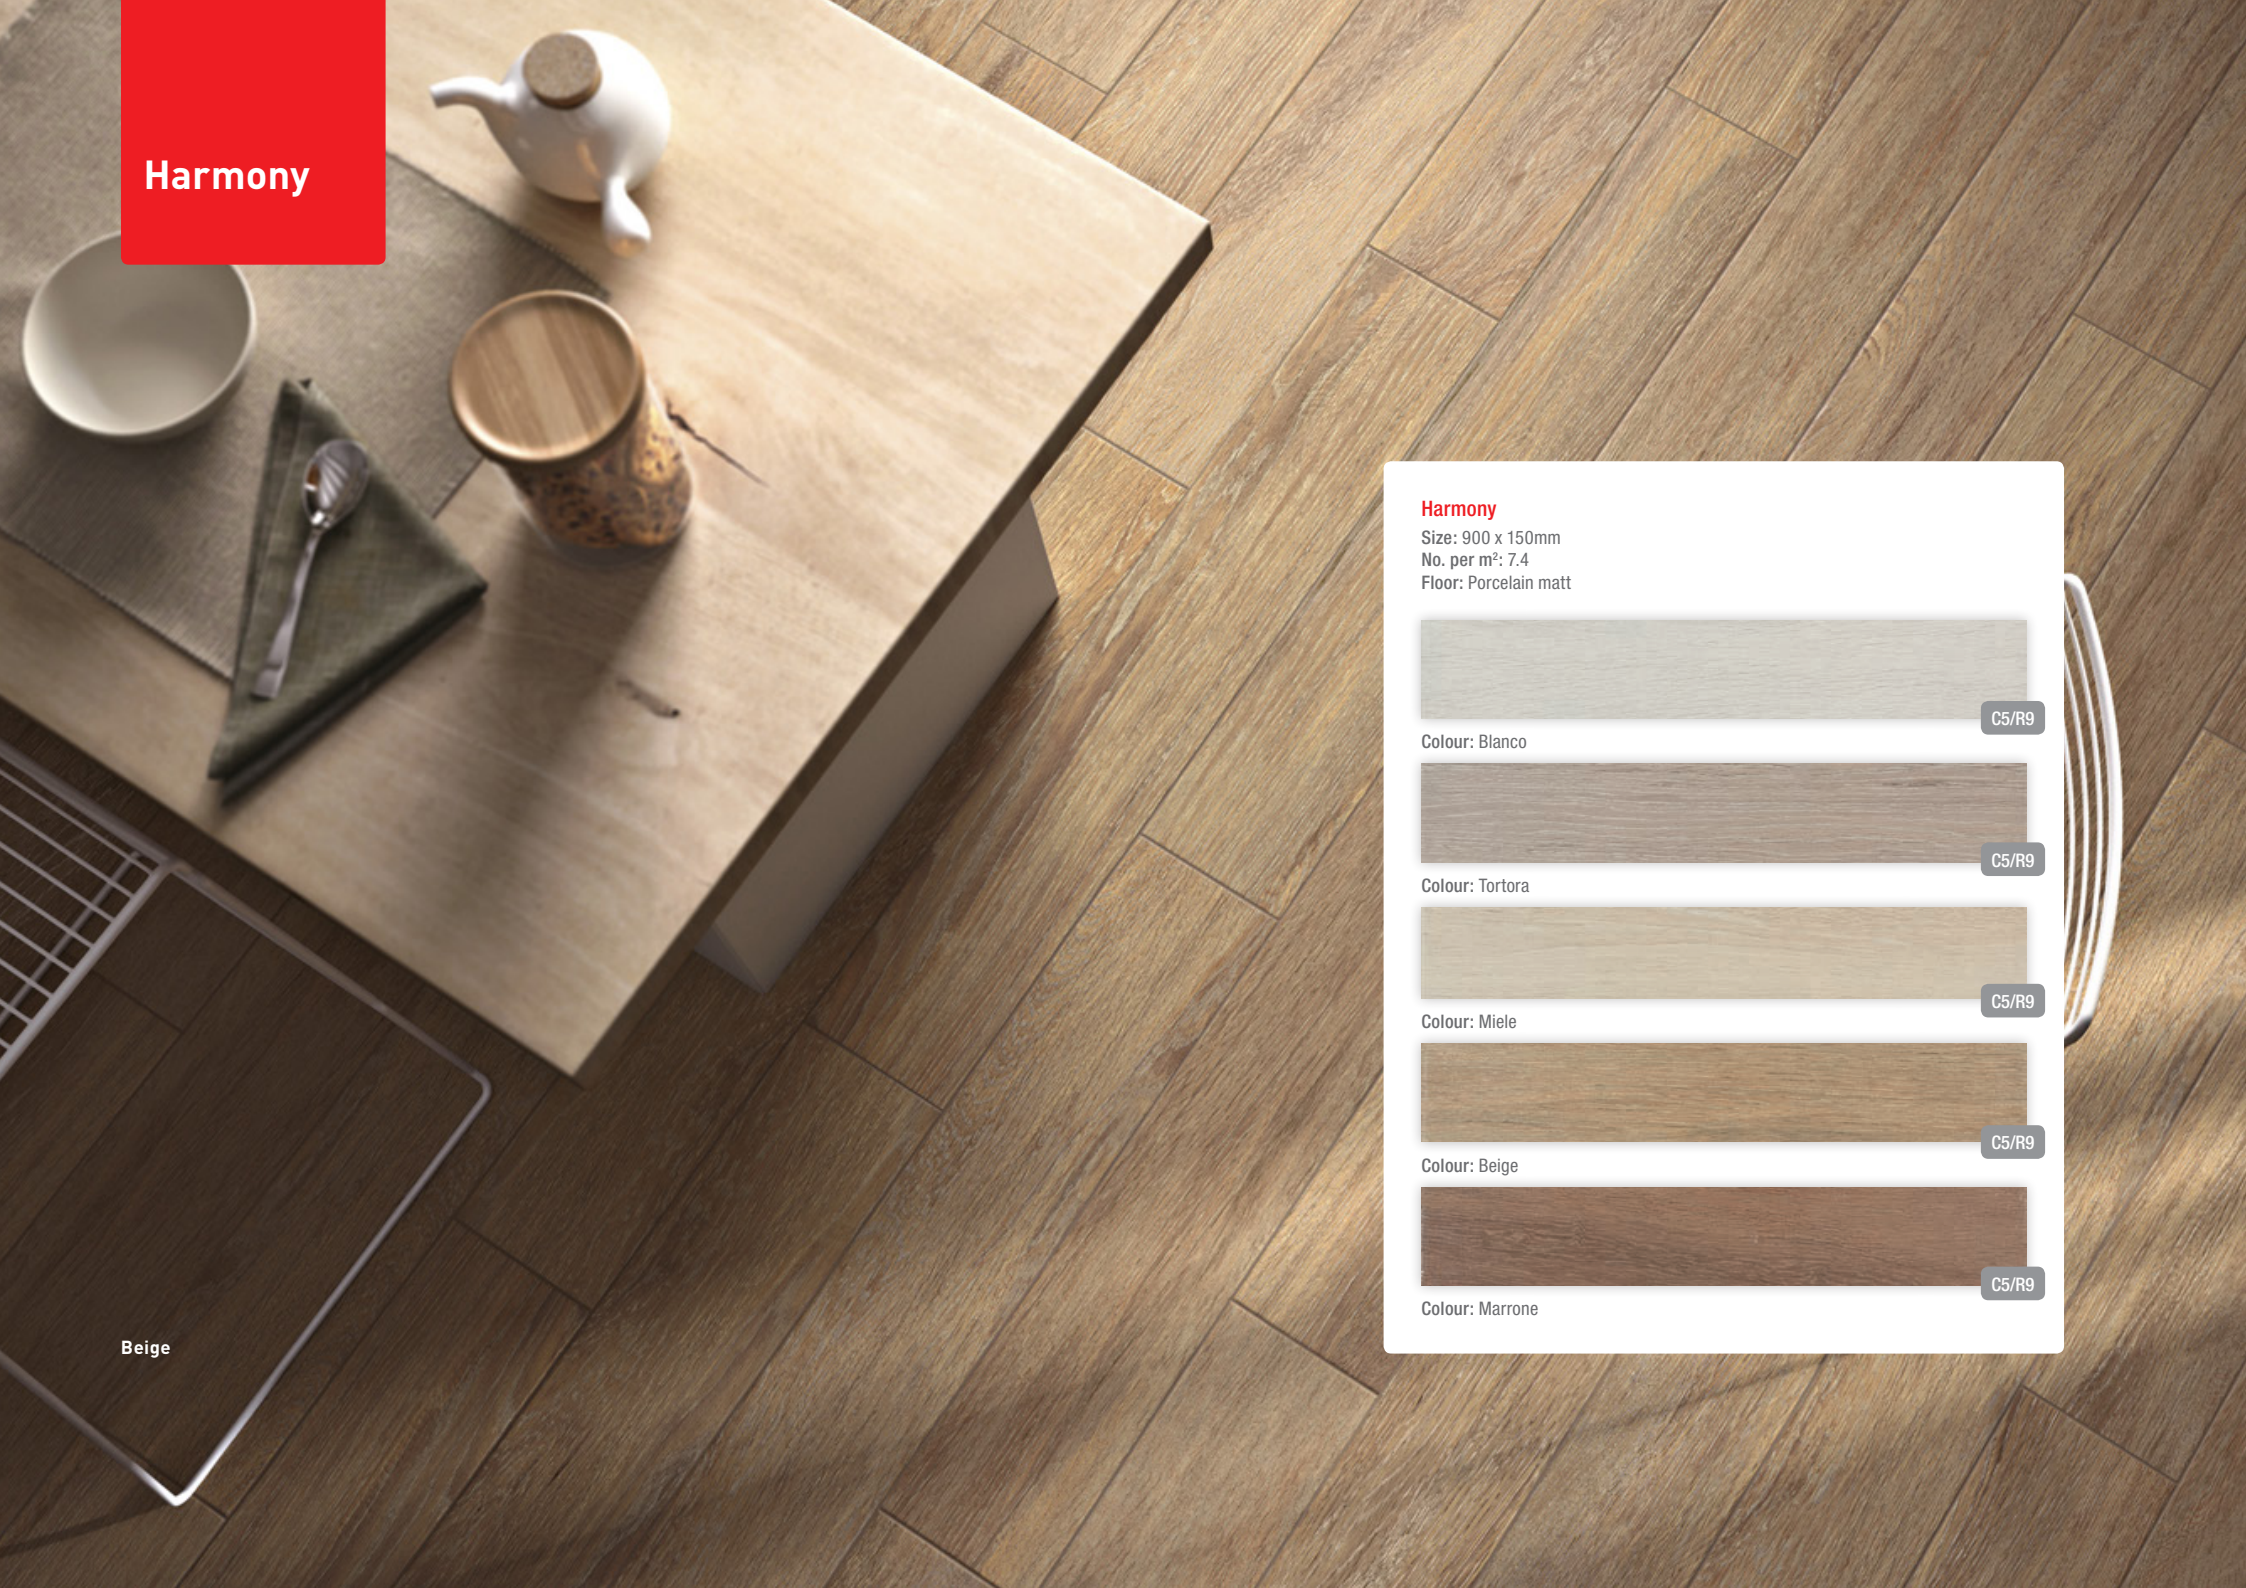

Harmony

Harmony

Size: 900 x 150mm
No. per m²: 7.4
Floor: Porcelain matt

Colour: Bianco

C5/R9

Colour: Tortora

C5/R9

Colour: Miele

C5/R9

Colour: Beige

C5/R9

Colour: Marrone

C5/R9

Beige