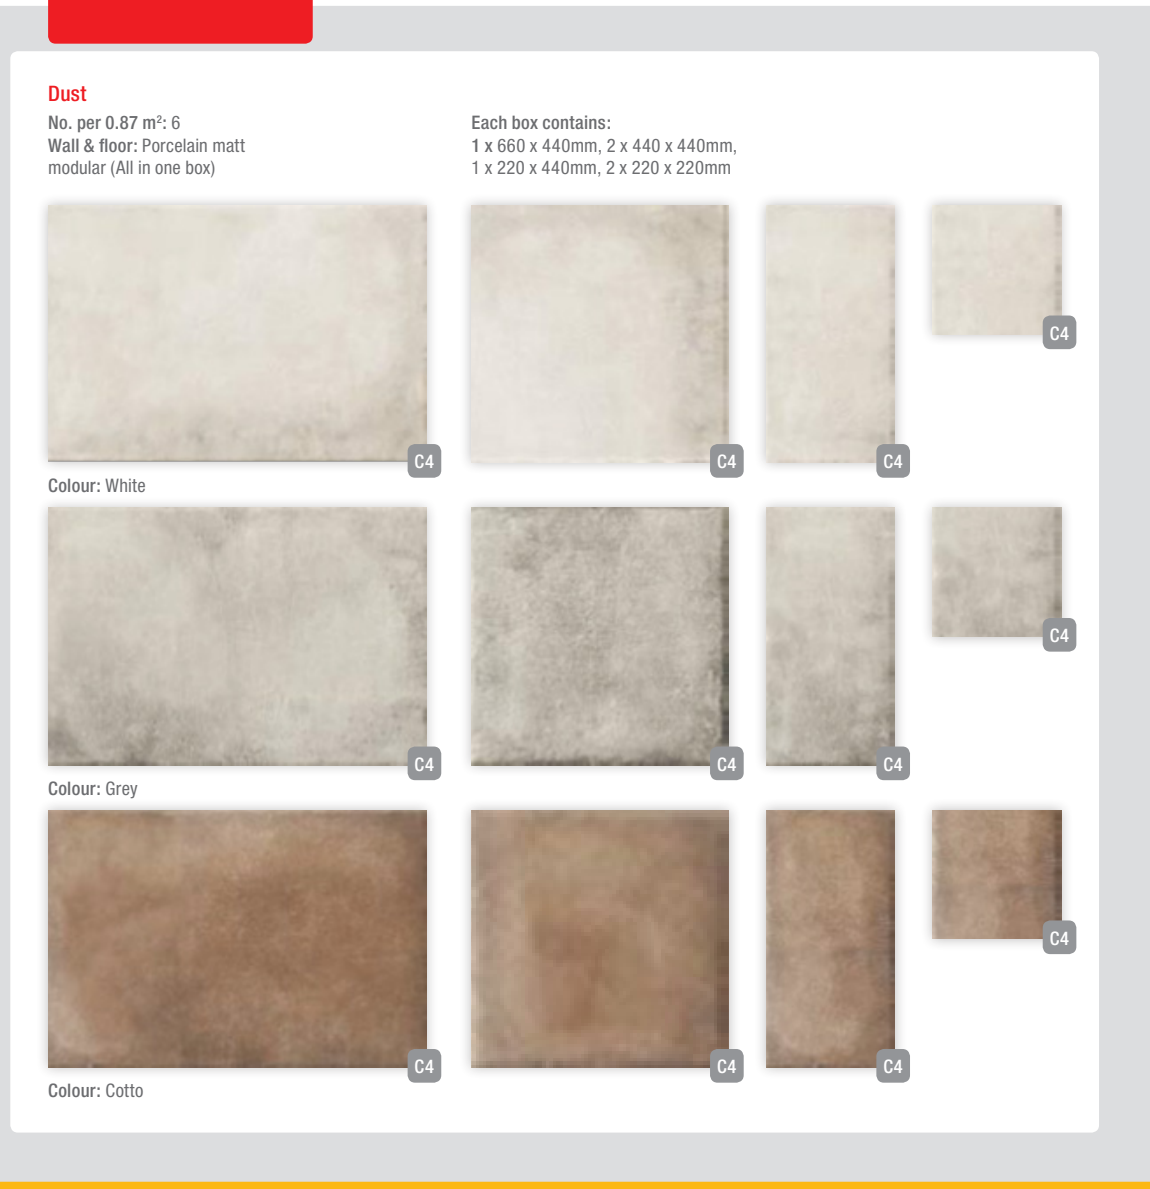

Colour: Fern

Colour: Biscuit

Colour: Honey

Colour: Slate Grey

Artichoke Grey

Dust

Dust
 No. per 0.87 m²: 6
 Wall & floor: Porcelain matt
 modular (All in one box)

Each box contains:
 1 x 660 x 440mm, 2 x 440 x 440mm,
 1 x 220 x 440mm, 2 x 220 x 220mm

Colour: White

Colour: Grey

Colour: Cotto

C4

C4

C4

C4

C4