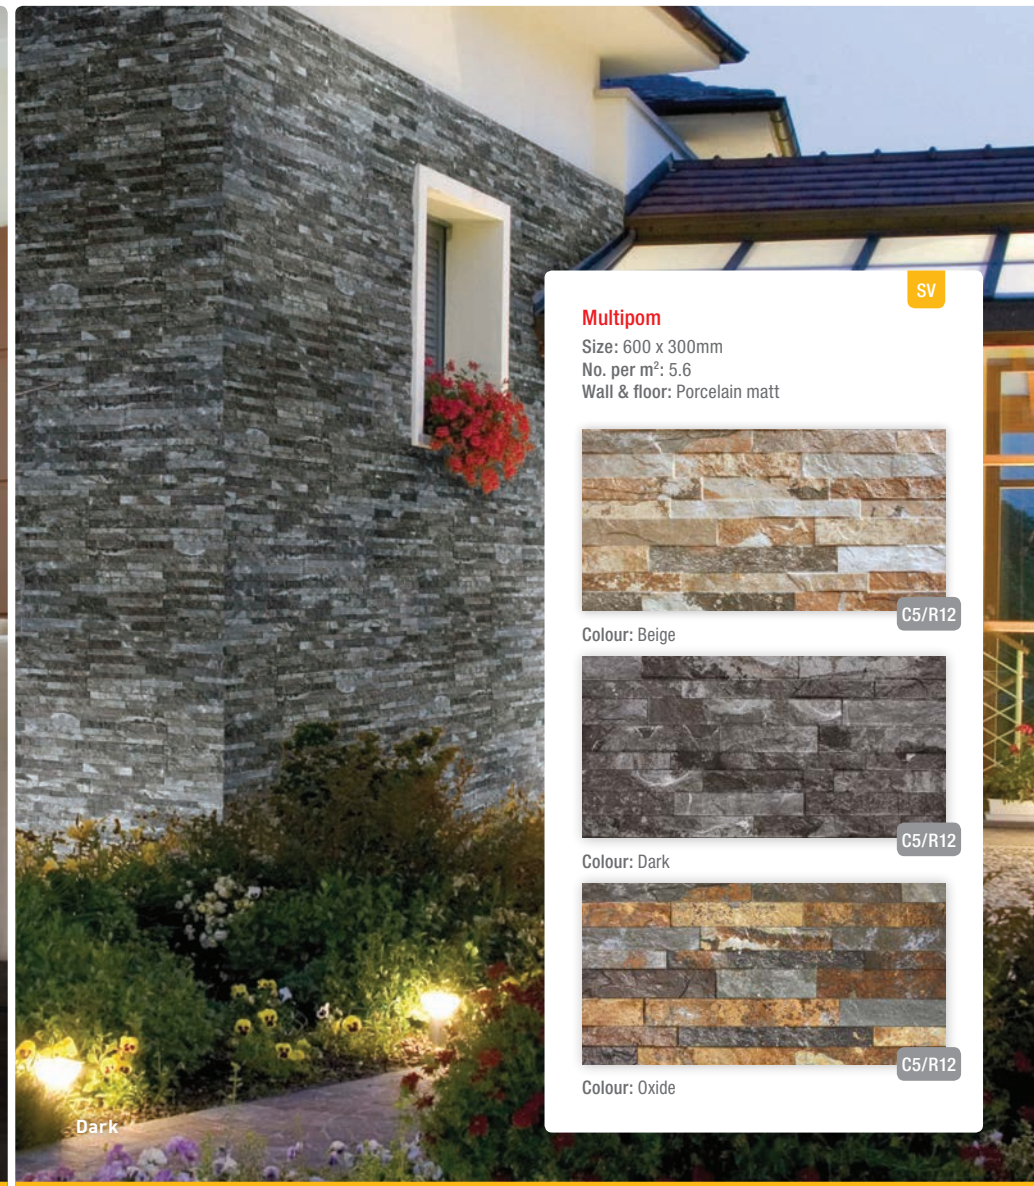

Colour: Beige White C5/R10

Colour: Beige Line C5/R10

Colour: Beige C5/R10

Colour: Beige C5/R10

Beige

Oxide

Dark

Multipom SV
 Size: 600 x 300mm
 No. per m²: 5.6
 Wall & floor: Porcelain matt