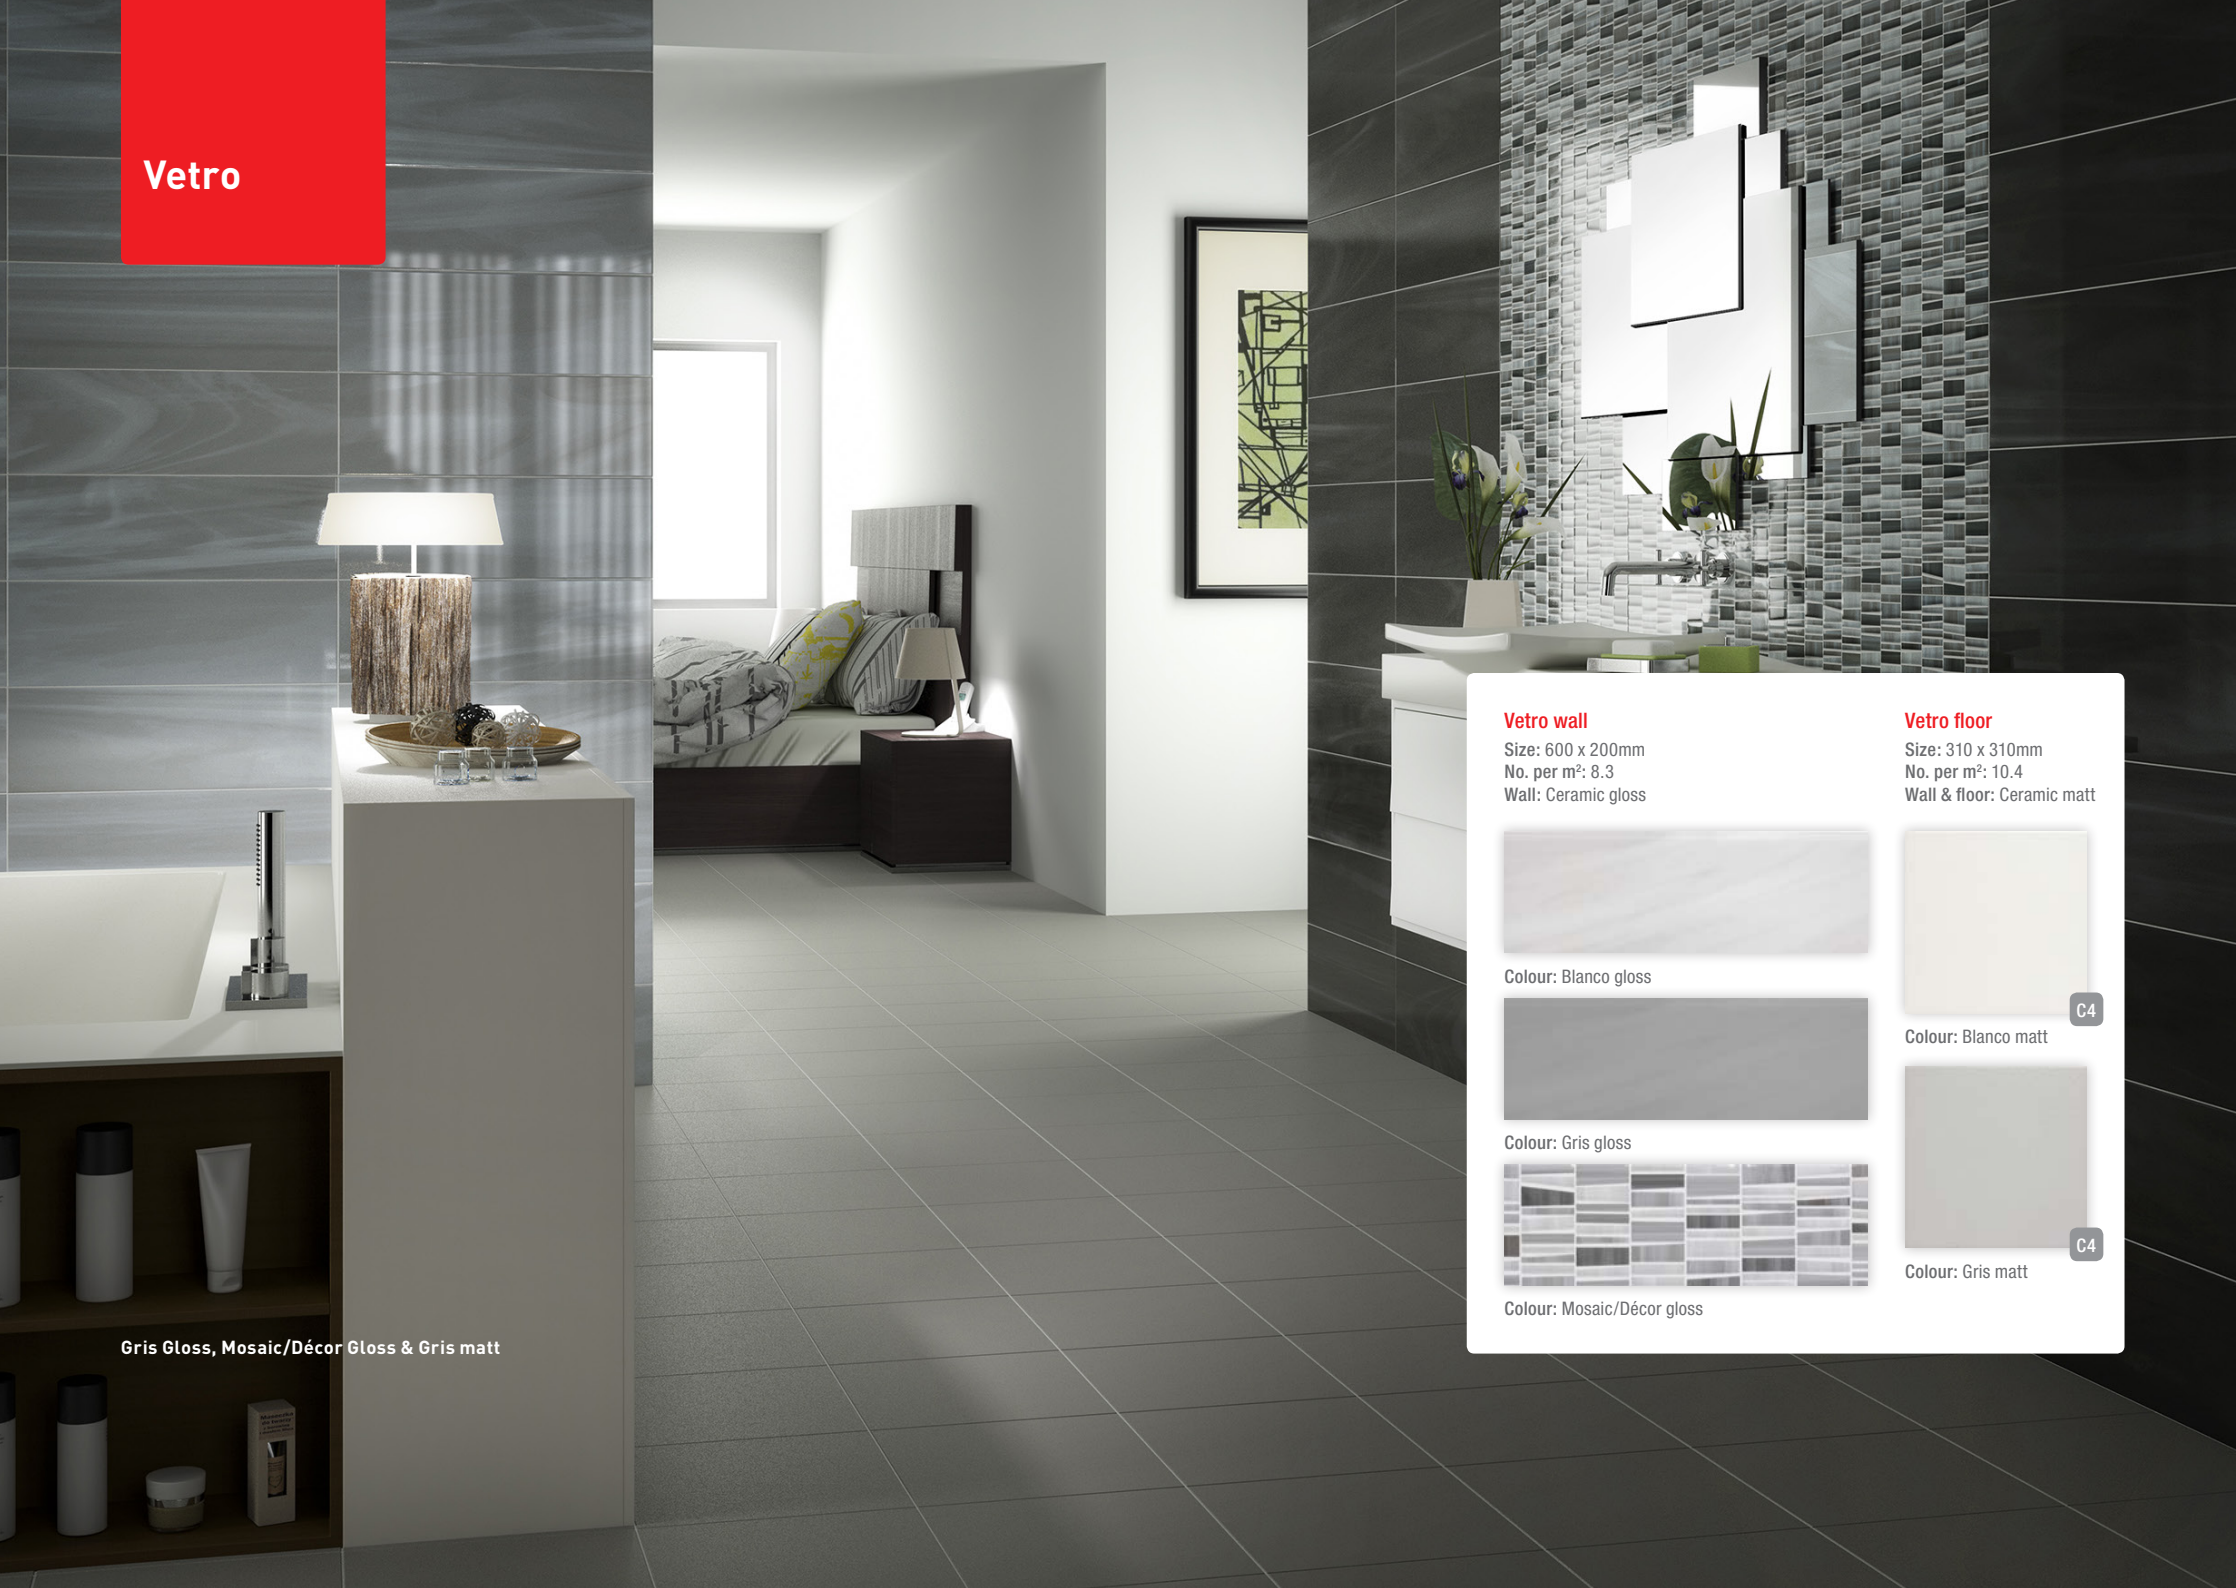

Dorset

Size: 316 x 316mm
No. per m²: 10
Floor: Ceramic matt

Colour: Harrow

C4

Harrow

Dorset

Size: 316 x 316mm
No. per m²: 10
Floor: Ceramic matt

Colour: Marron

C4

Marron

Vetro

Vetro wall

Size: 600 x 200mm
No. per m²: 8.3
Wall: Ceramic gloss

Colour: Blanco gloss

Colour: Blanco matt

C4