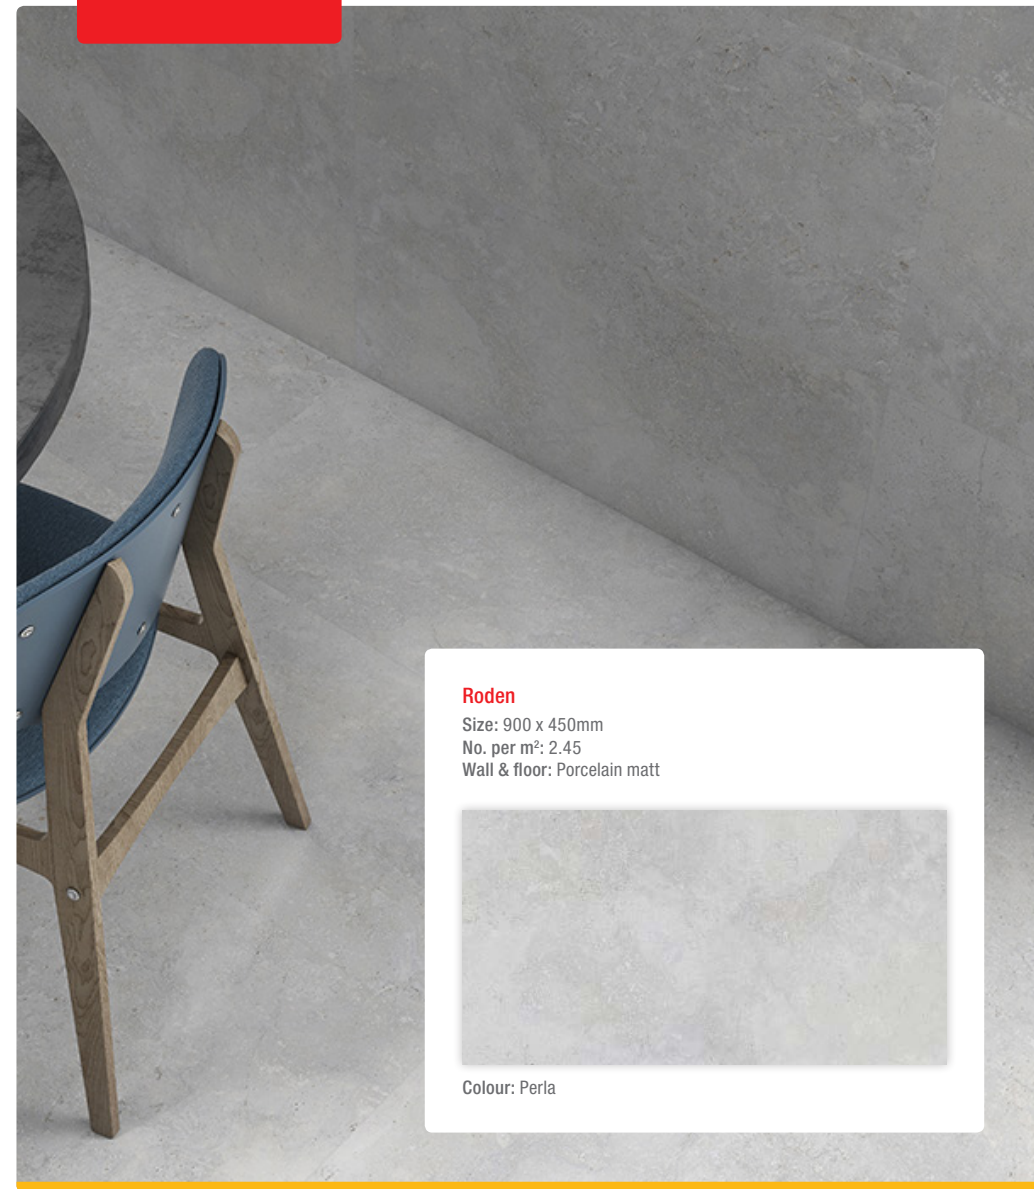

Colour: Gris Décor

Fred floor
Size: 450 x 450mm
No. per m²: 4.9
Floor: Porcelain matt

Colour: Perla

C3

SV

Roden

Roden
 Size: 900 x 450mm
 No. per m²: 2.45
 Wall & floor: Porcelain matt

Colour: Perla