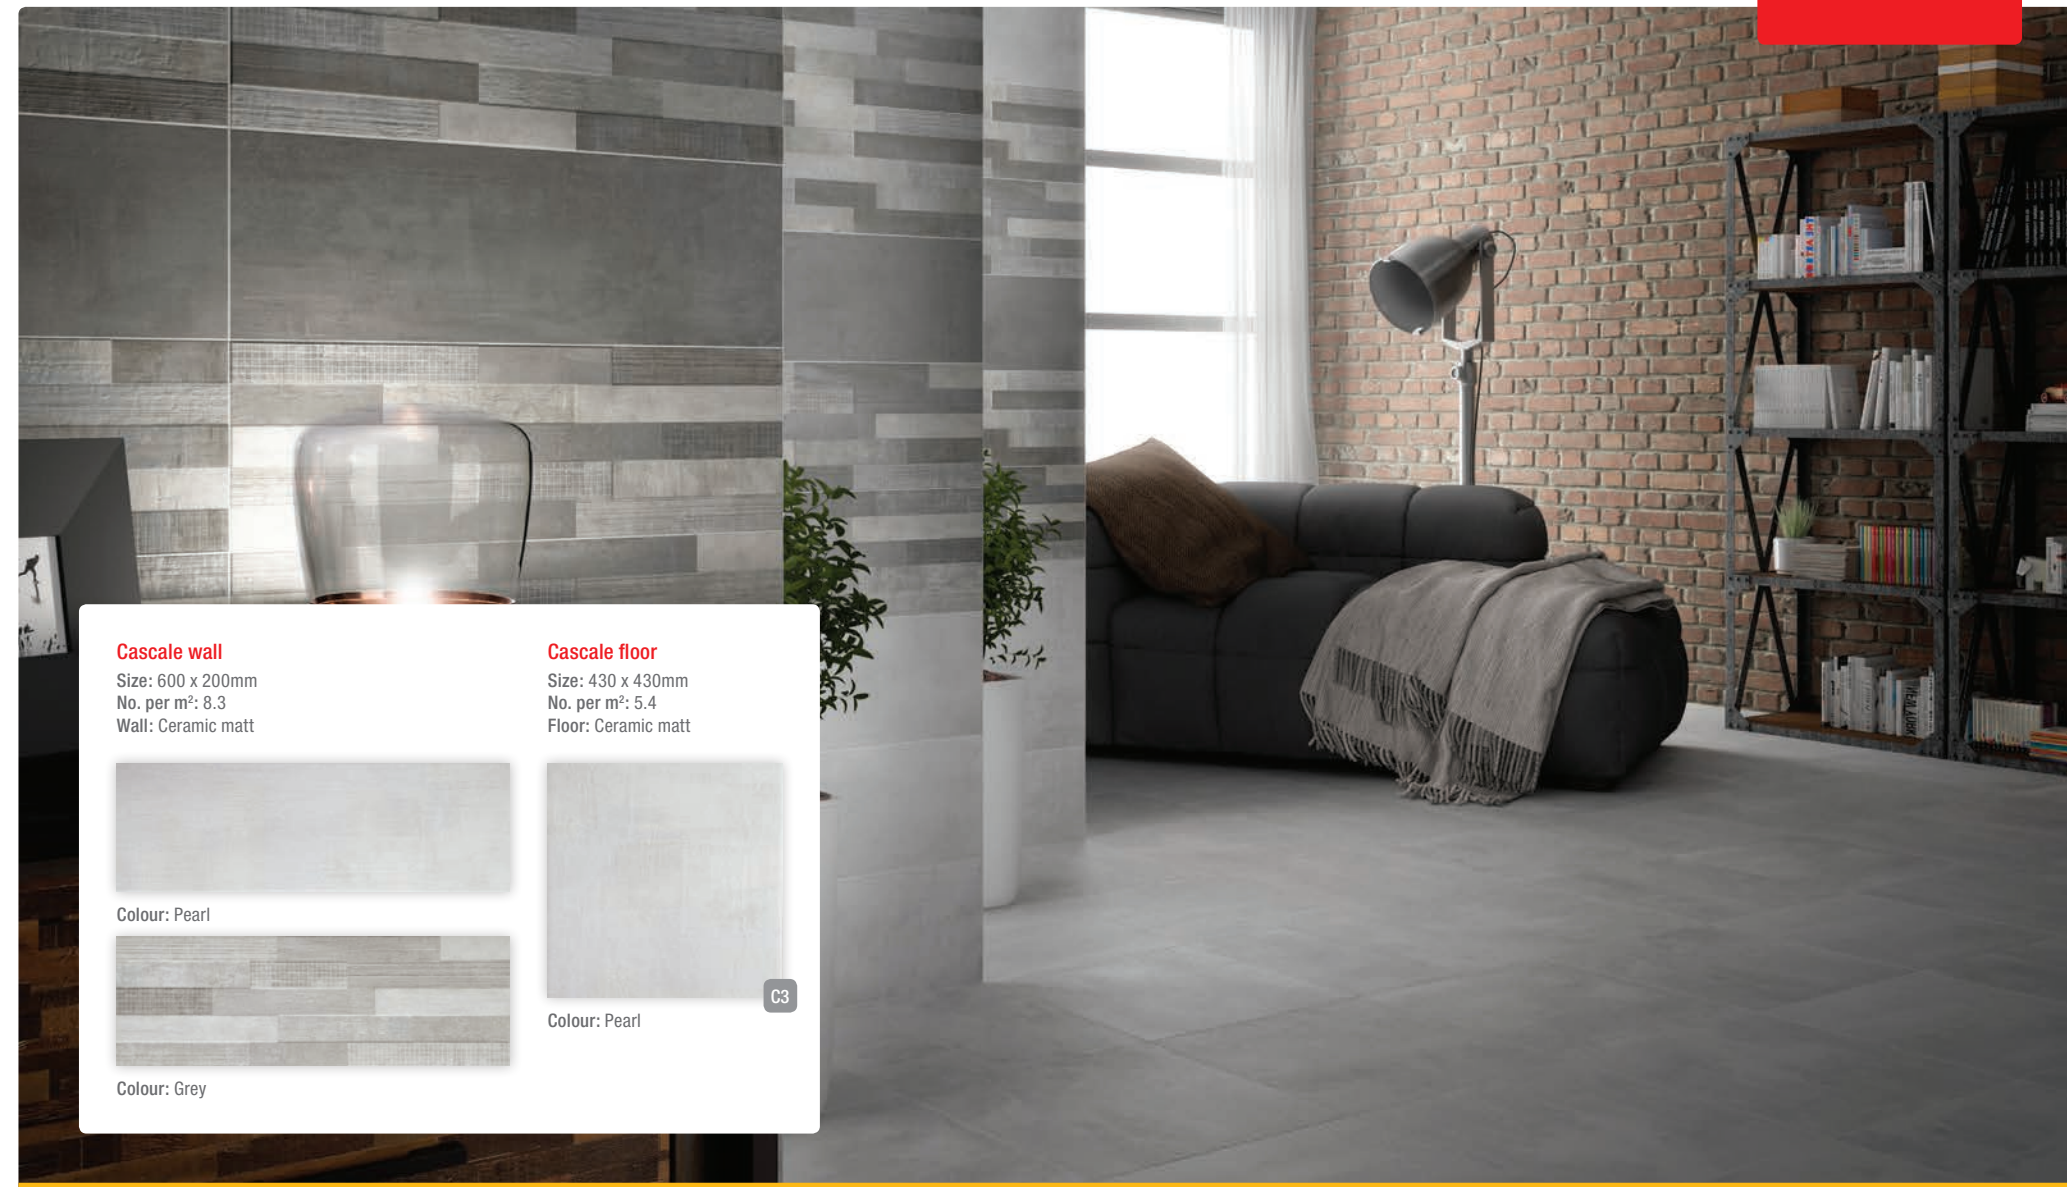

Size: 200 x 200mm
No. per m²: 25
Wall & floor: Porcelain glaze matt

Colour: Gris

Colour: Cielo

Cielo

Cascale

Cascale wall

Size: 600 x 200mm
No. per m²: 8.3
Wall: Ceramic matt

Colour: Pearl