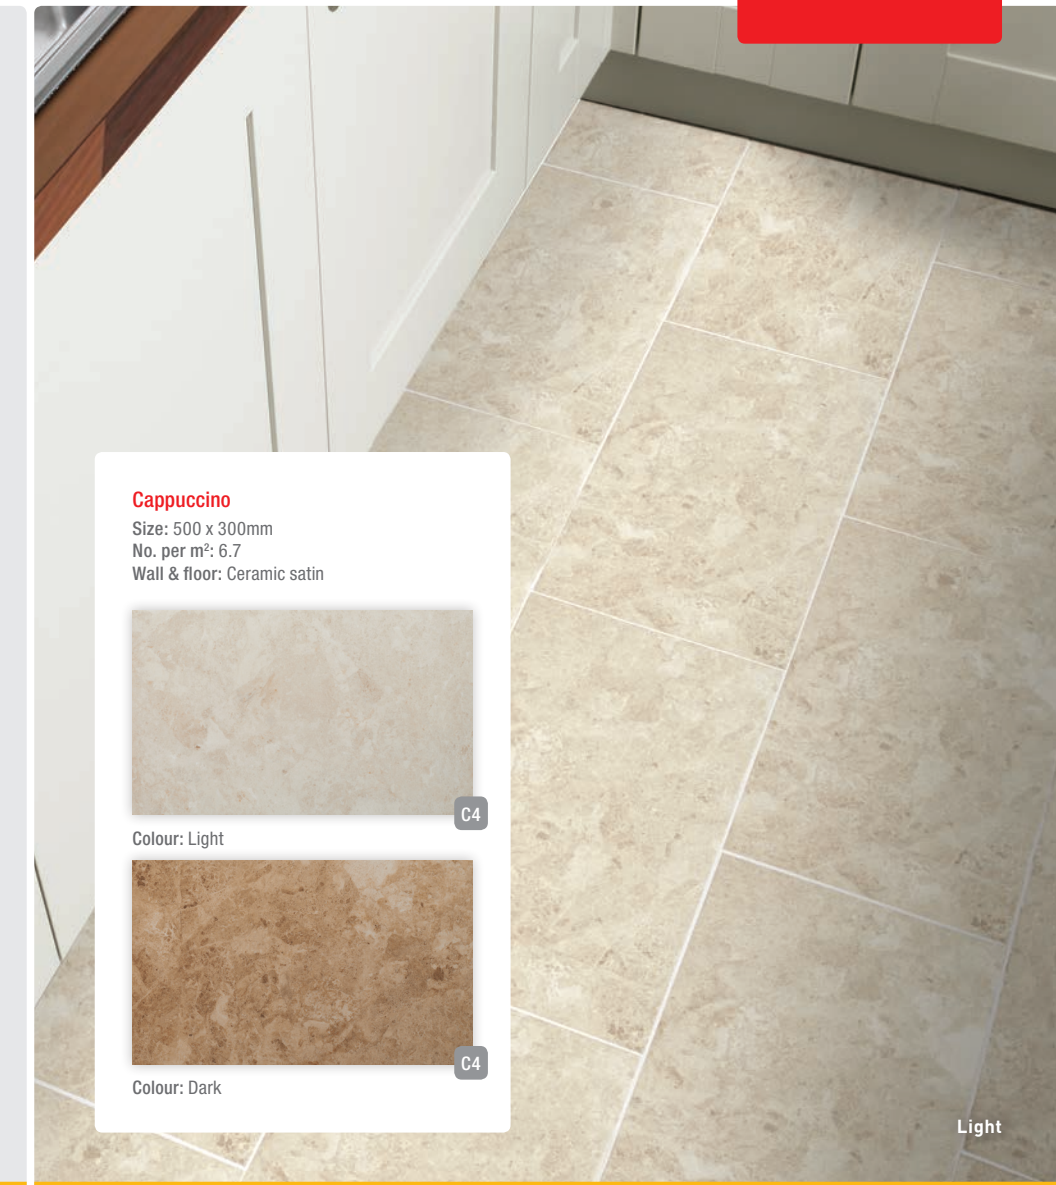

Cappuccino

Size: 500 x 300mm
No. per m²: 6.7
Wall & floor: Ceramic satin

Colour: Light

Colour: Dark

Light