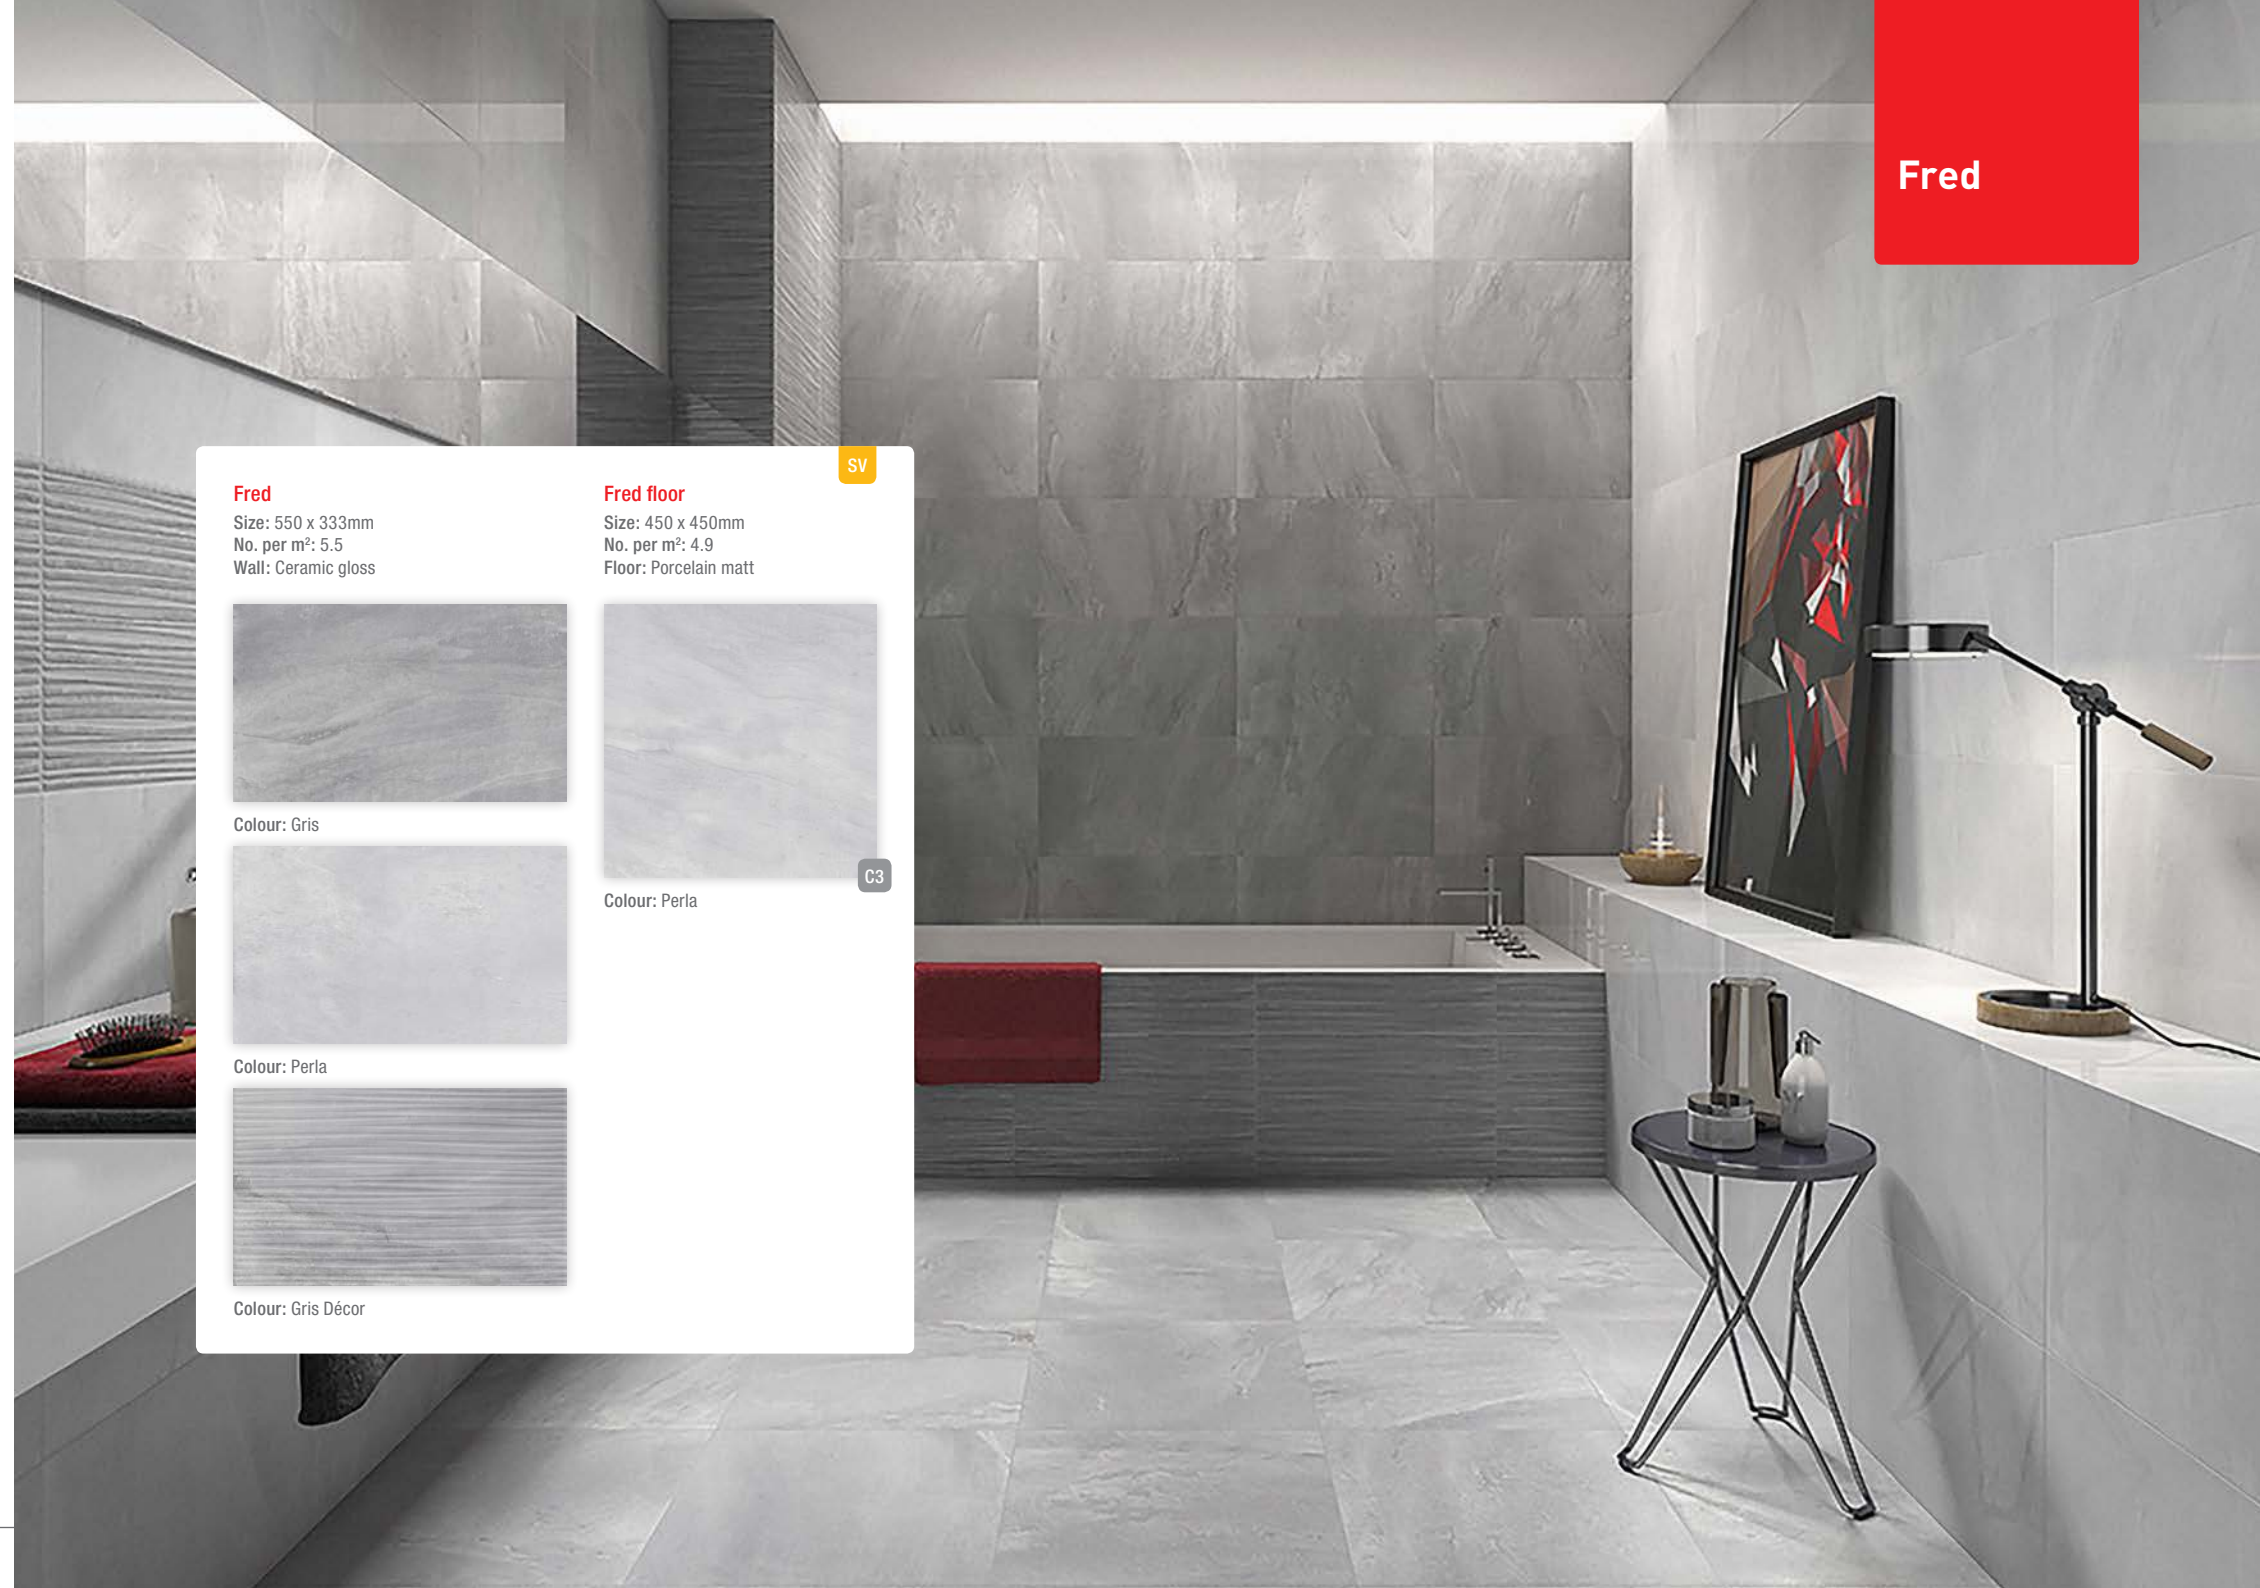

C4

Colour: Terra

C4

White

Fred

Fred
Size: 550 x 333mm
No. per m²: 5.5
Wall: Ceramic gloss

Colour: Gris

Colour: Perla