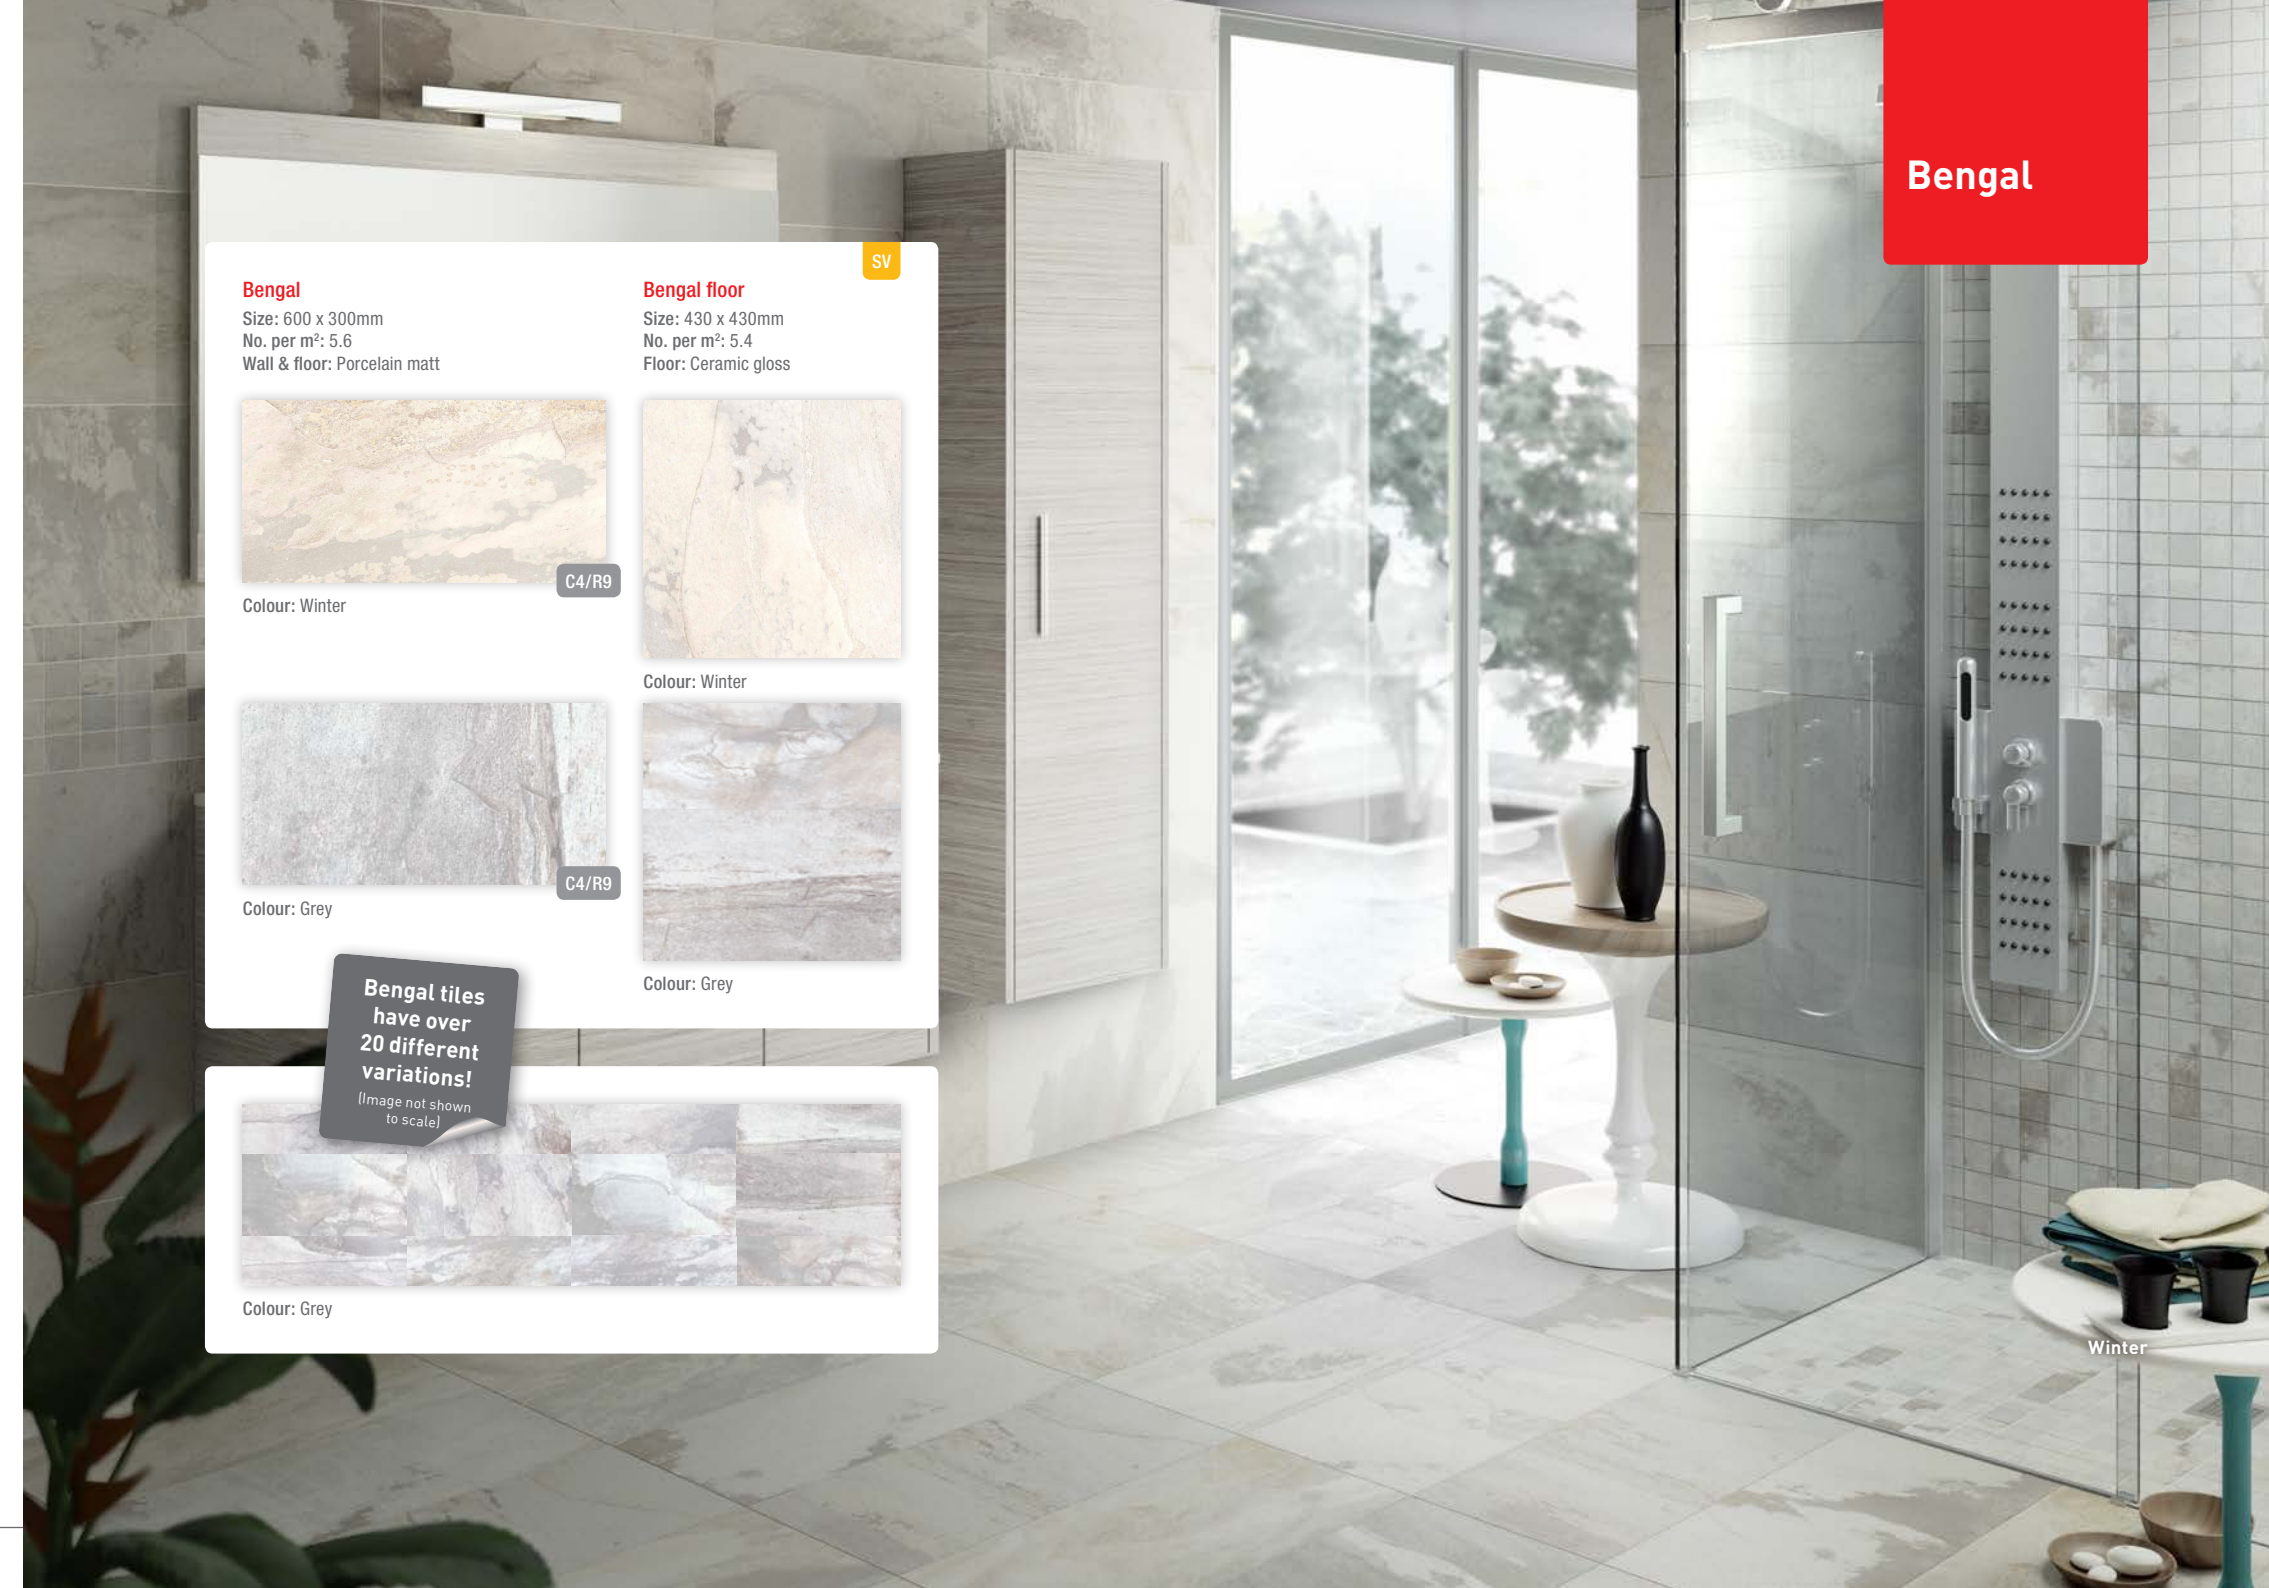

Bengal

Bengal SV

Size: 600 x 300mm
No. per m²: 5.6
Wall & floor: Porcelain matt

Colour: Winter C4/R9

Colour: Winter

Colour: Grey C4/R9

Colour: Grey

Bengal tiles have over 20 different variations!
(Image not shown to scale)

Colour: Grey

Winter