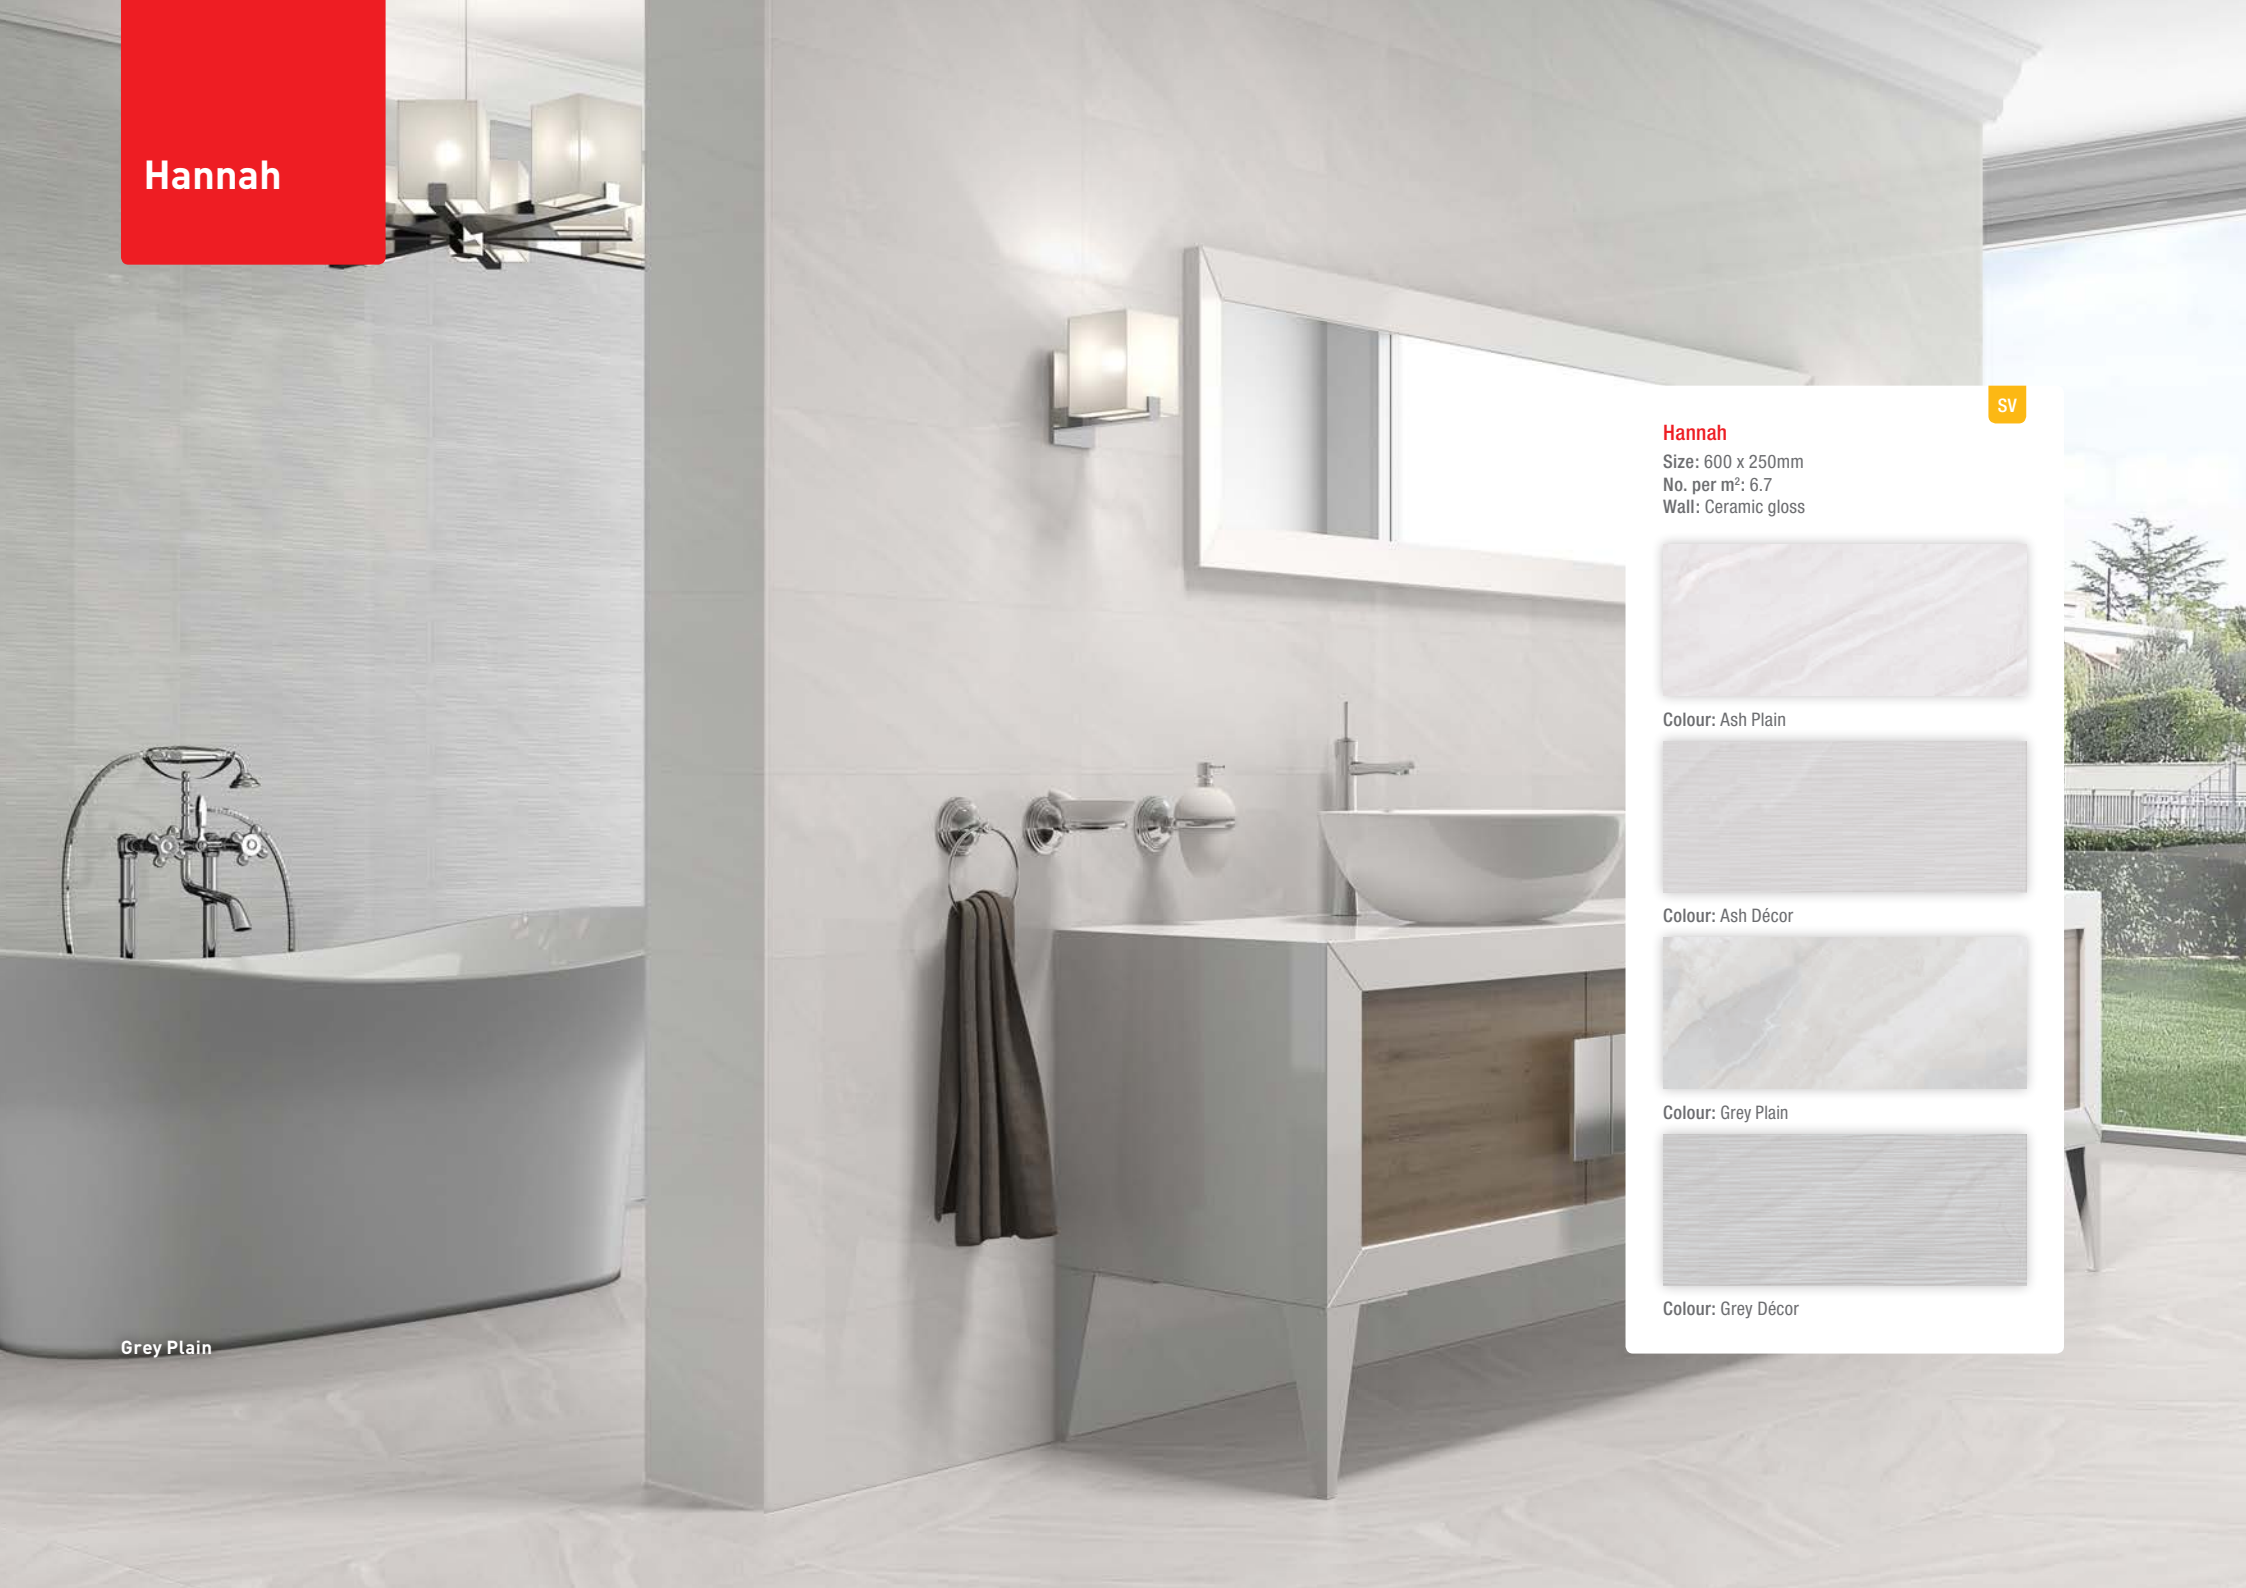

Colour: Beige

Provence
 Size: 450 x 450mm
 No. per m²: 4.9
 Wall & floor: Ceramic satin

Colour: Beige

Colour: Ivory

Colour: Ivory

Beige

Hannah

Grey Plain

Hannah

Size: 600 x 250mm
No. per m²: 6.7
Wall: Ceramic gloss

SV

Colour: Ash Plain

Colour: Ash Décor

Colour: Grey Plain

Colour: Grey Décor

Titan