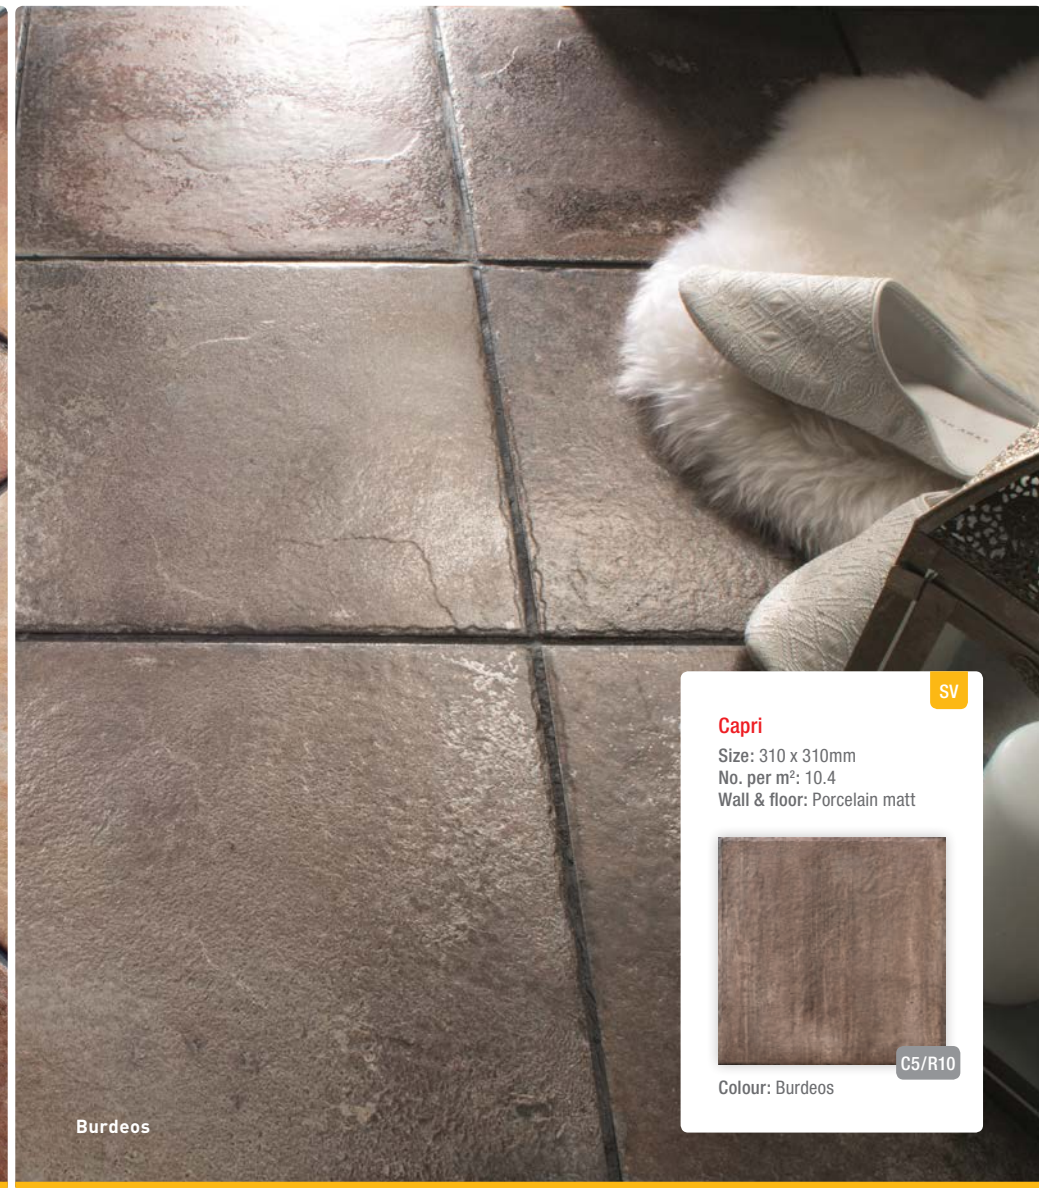

Capri SV

Size: 310 x 310mm
No. per m²: 10.4
Wall & floor: Porcelain matt

Colour: Burdeos C5/R10