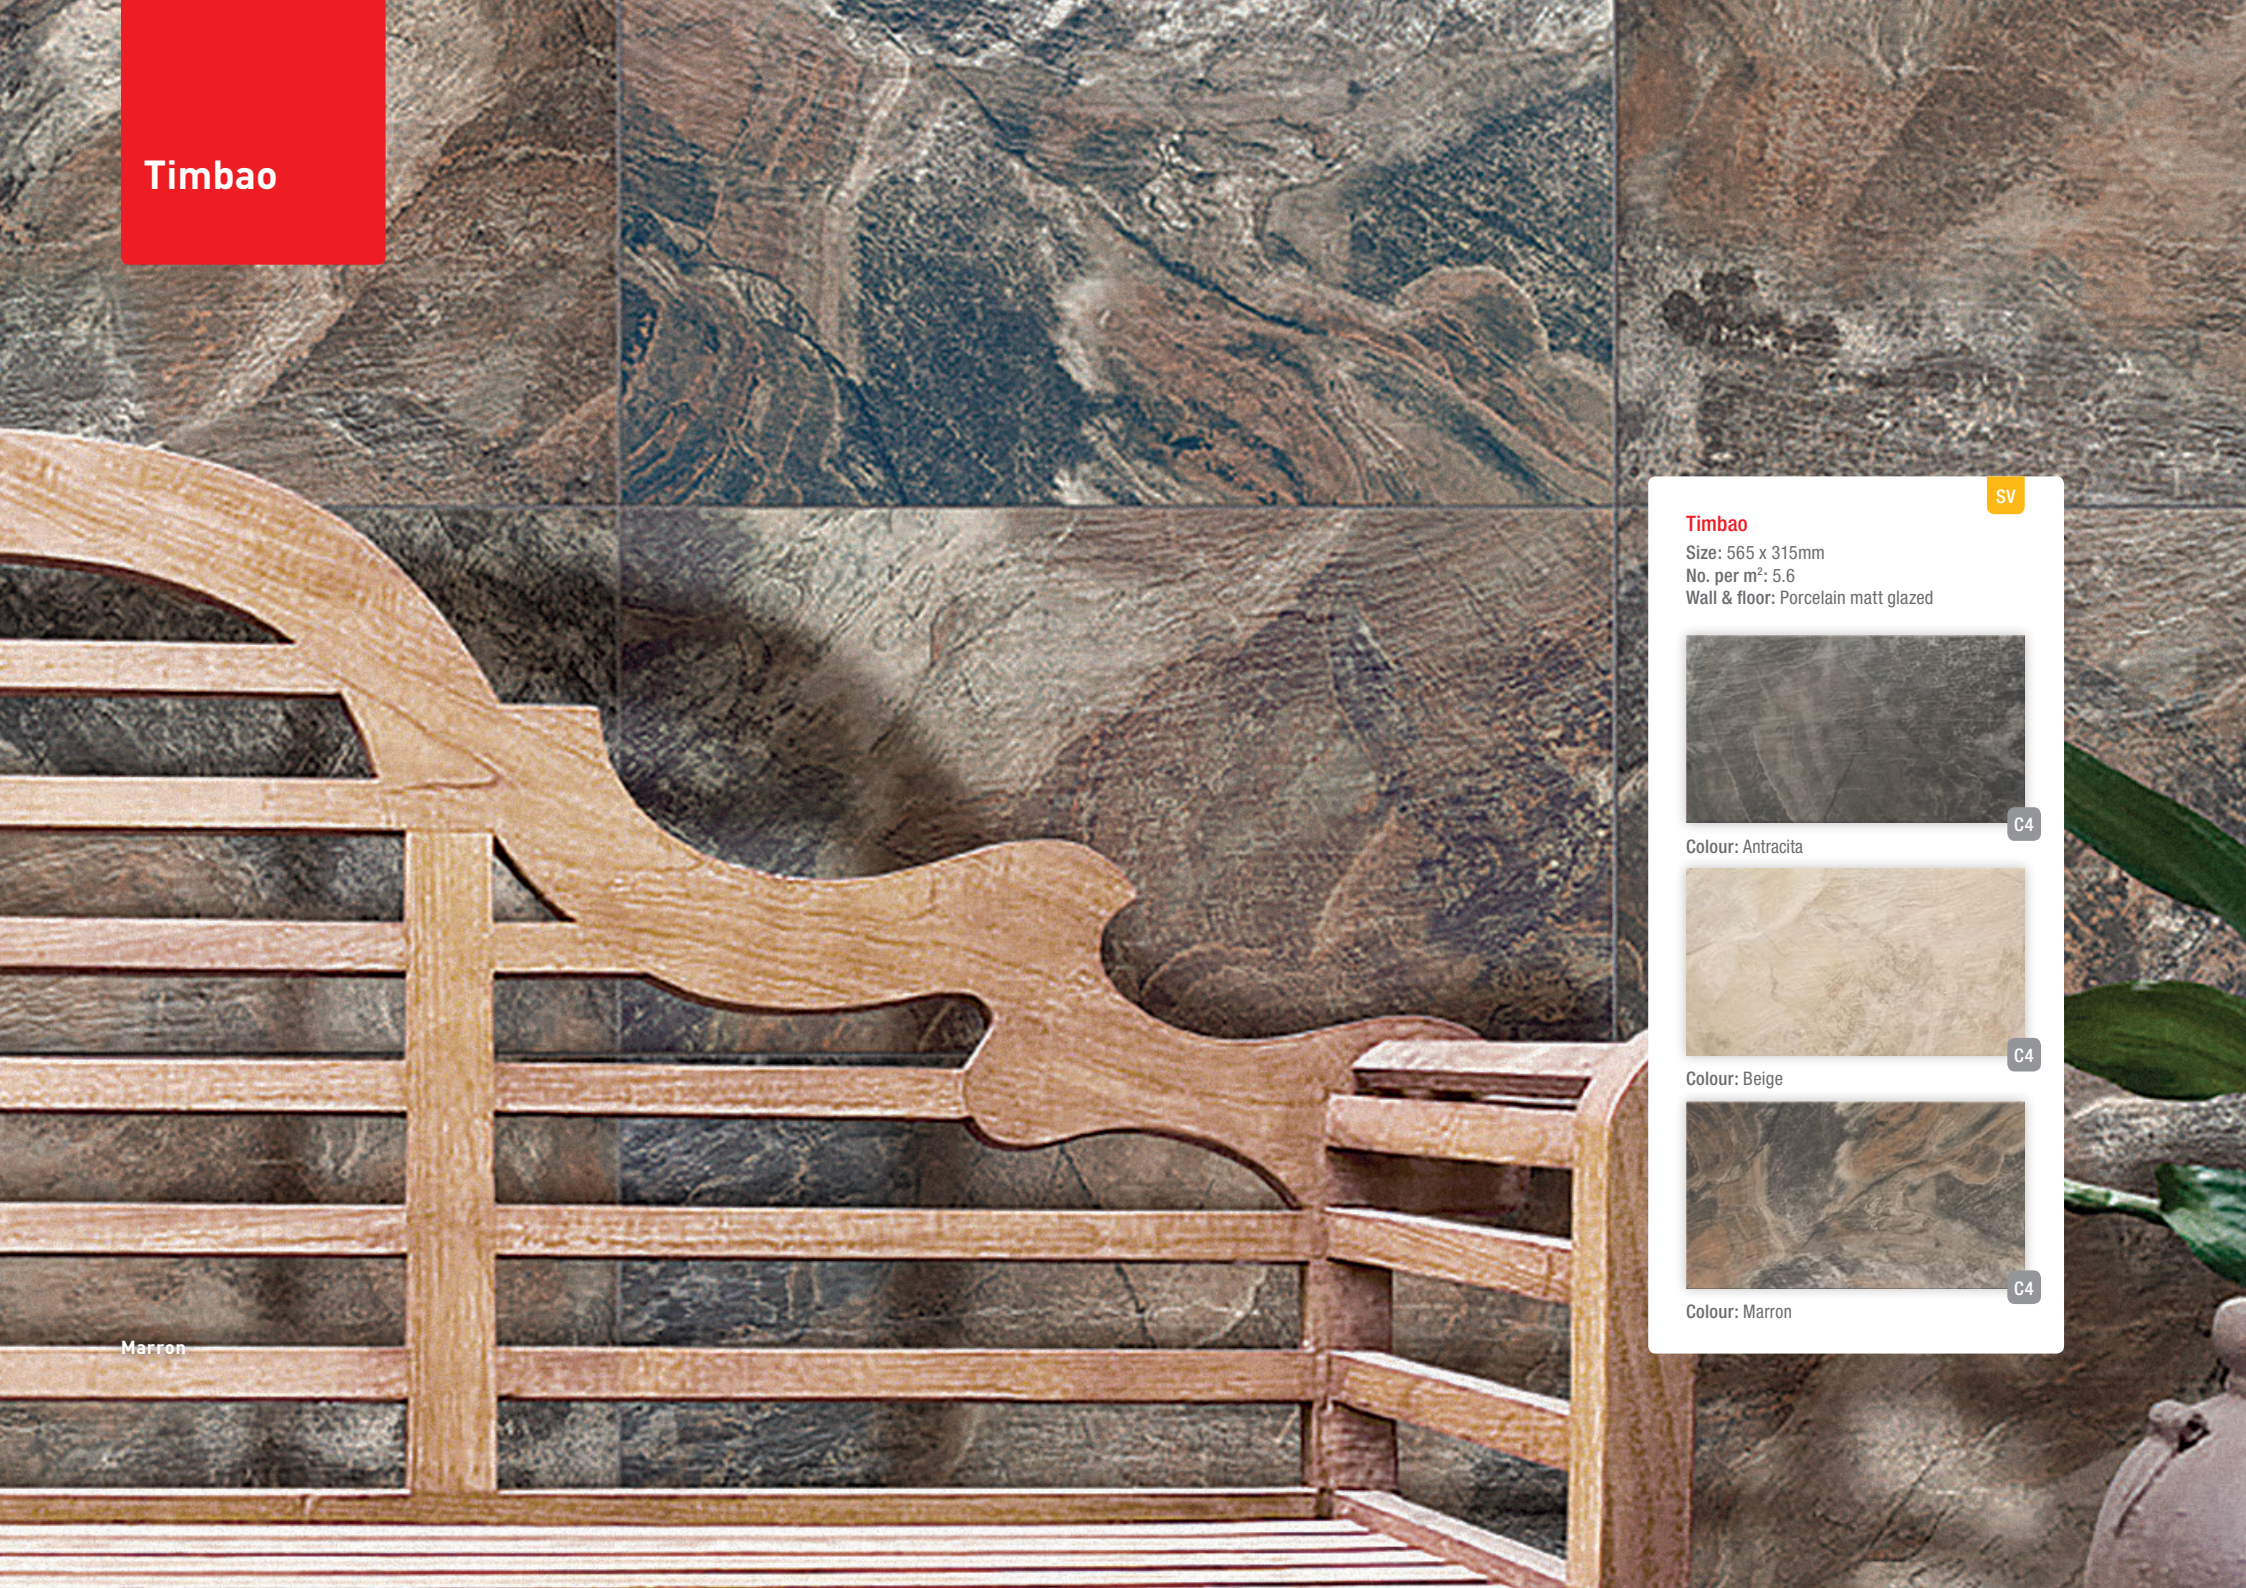

Timbao

Timbao
Size: 565 x 315mm
No. per m²: 5.6
Wall & floor: Porcelain matt glazed

SV

C4

Colour: Antracita

C4

Colour: Beige

C4

Colour: Marron

Marron

Cavallino