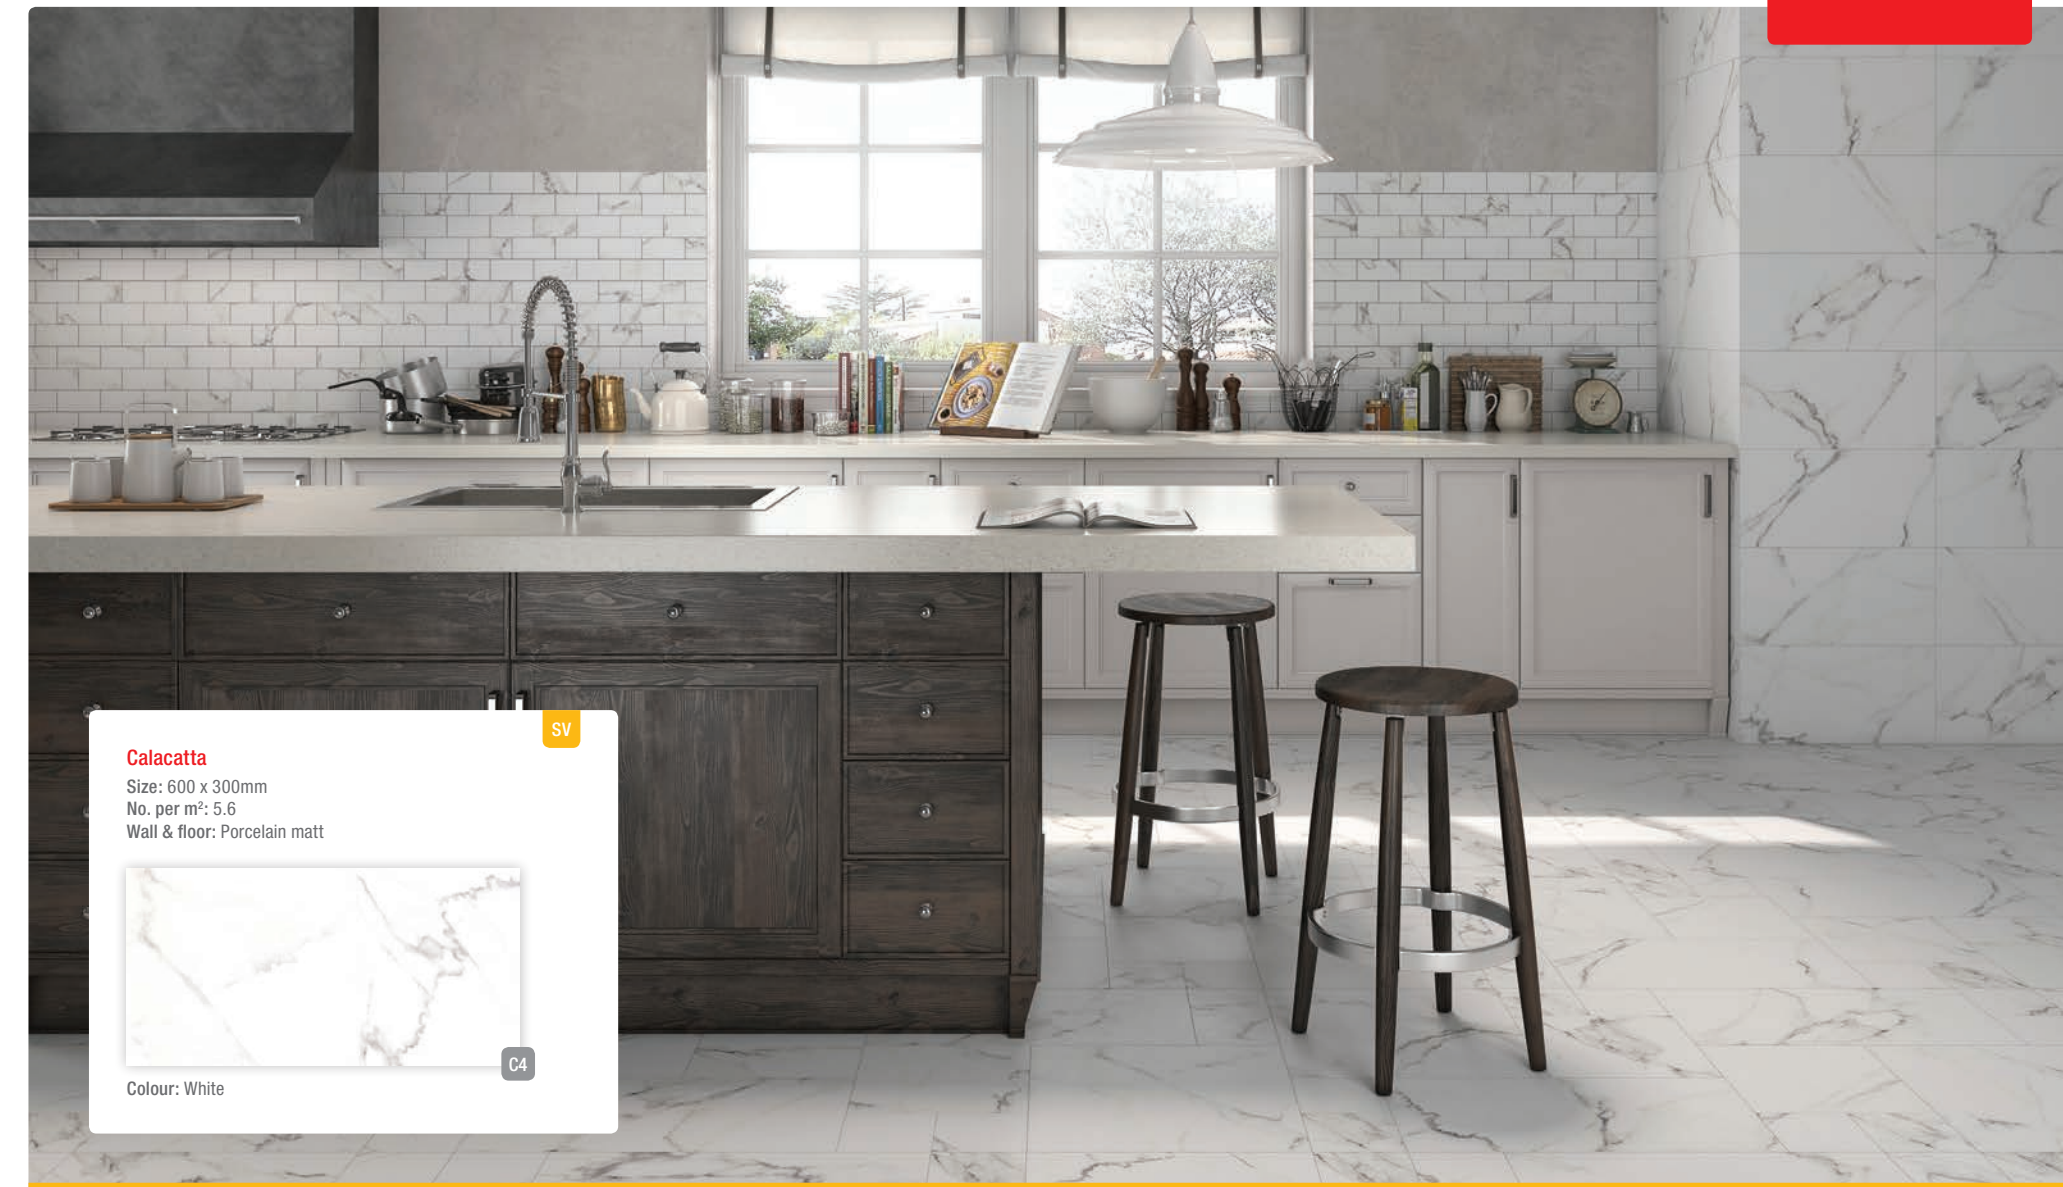

Calacatta

Size: 600 x 300mm
No. per m²: 5.6
Wall & floor: Porcelain matt

Colour: White

C4

SV