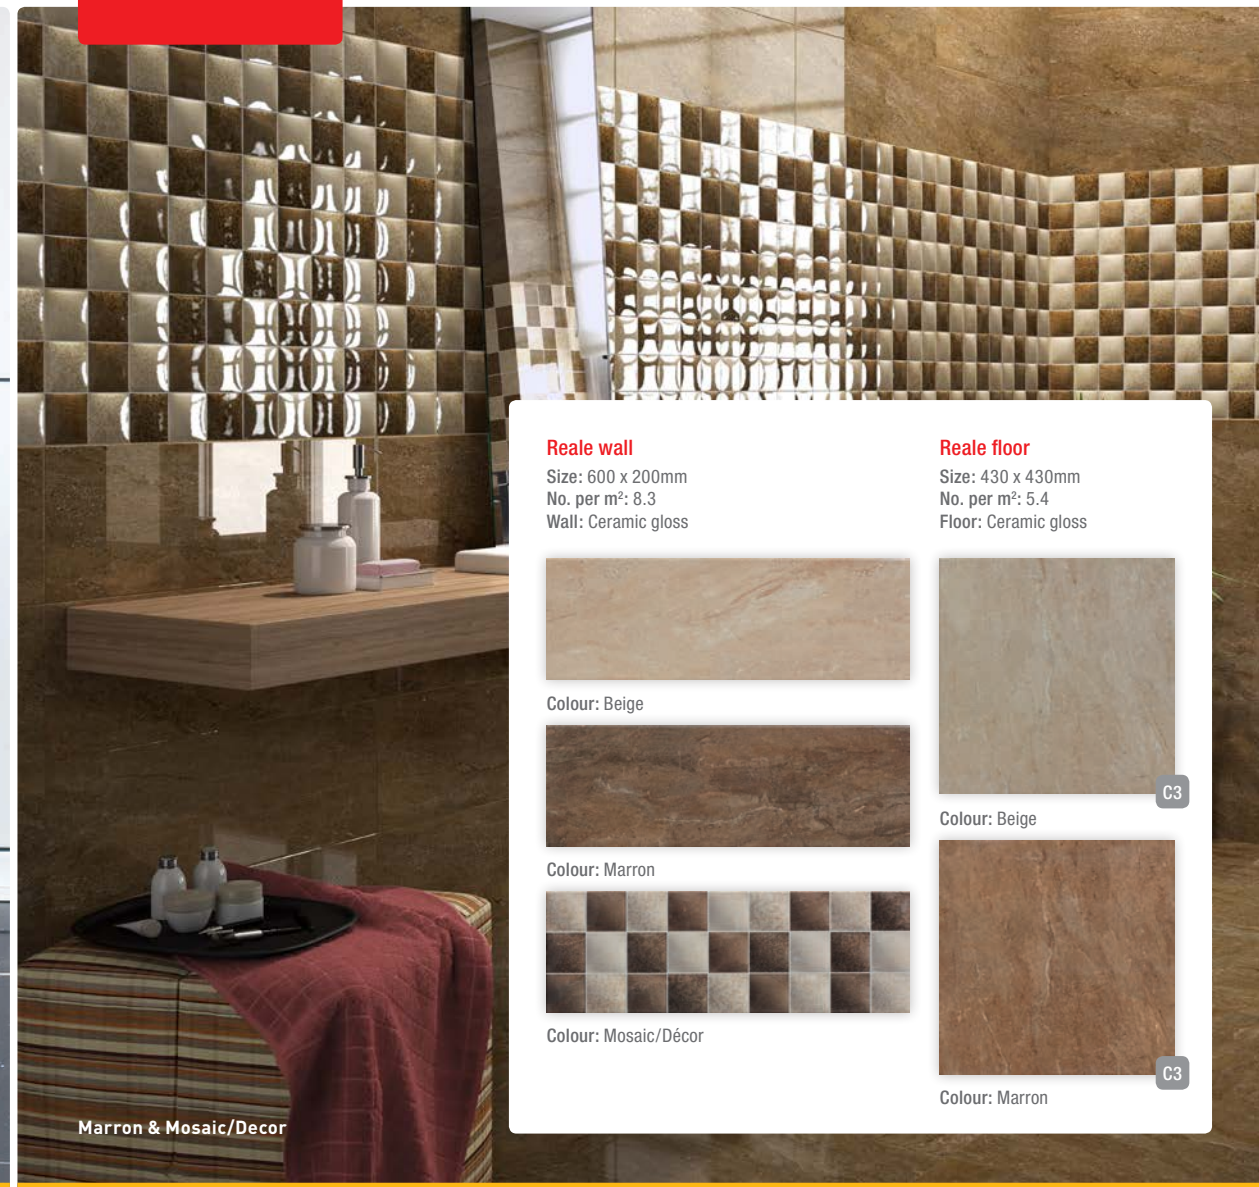

Reale

Reale wall
Size: 600 x 200mm
No. per m²: 8.3
Wall: Ceramic gloss

Reale floor
Size: 430 x 430mm
No. per m²: 5.4
Floor: Ceramic gloss

Colour: Beige

Colour: Marron

Colour: Mosaic/Décor

Colour: Beige C3

Colour: Marron C3

Marron & Mosaic/Décor