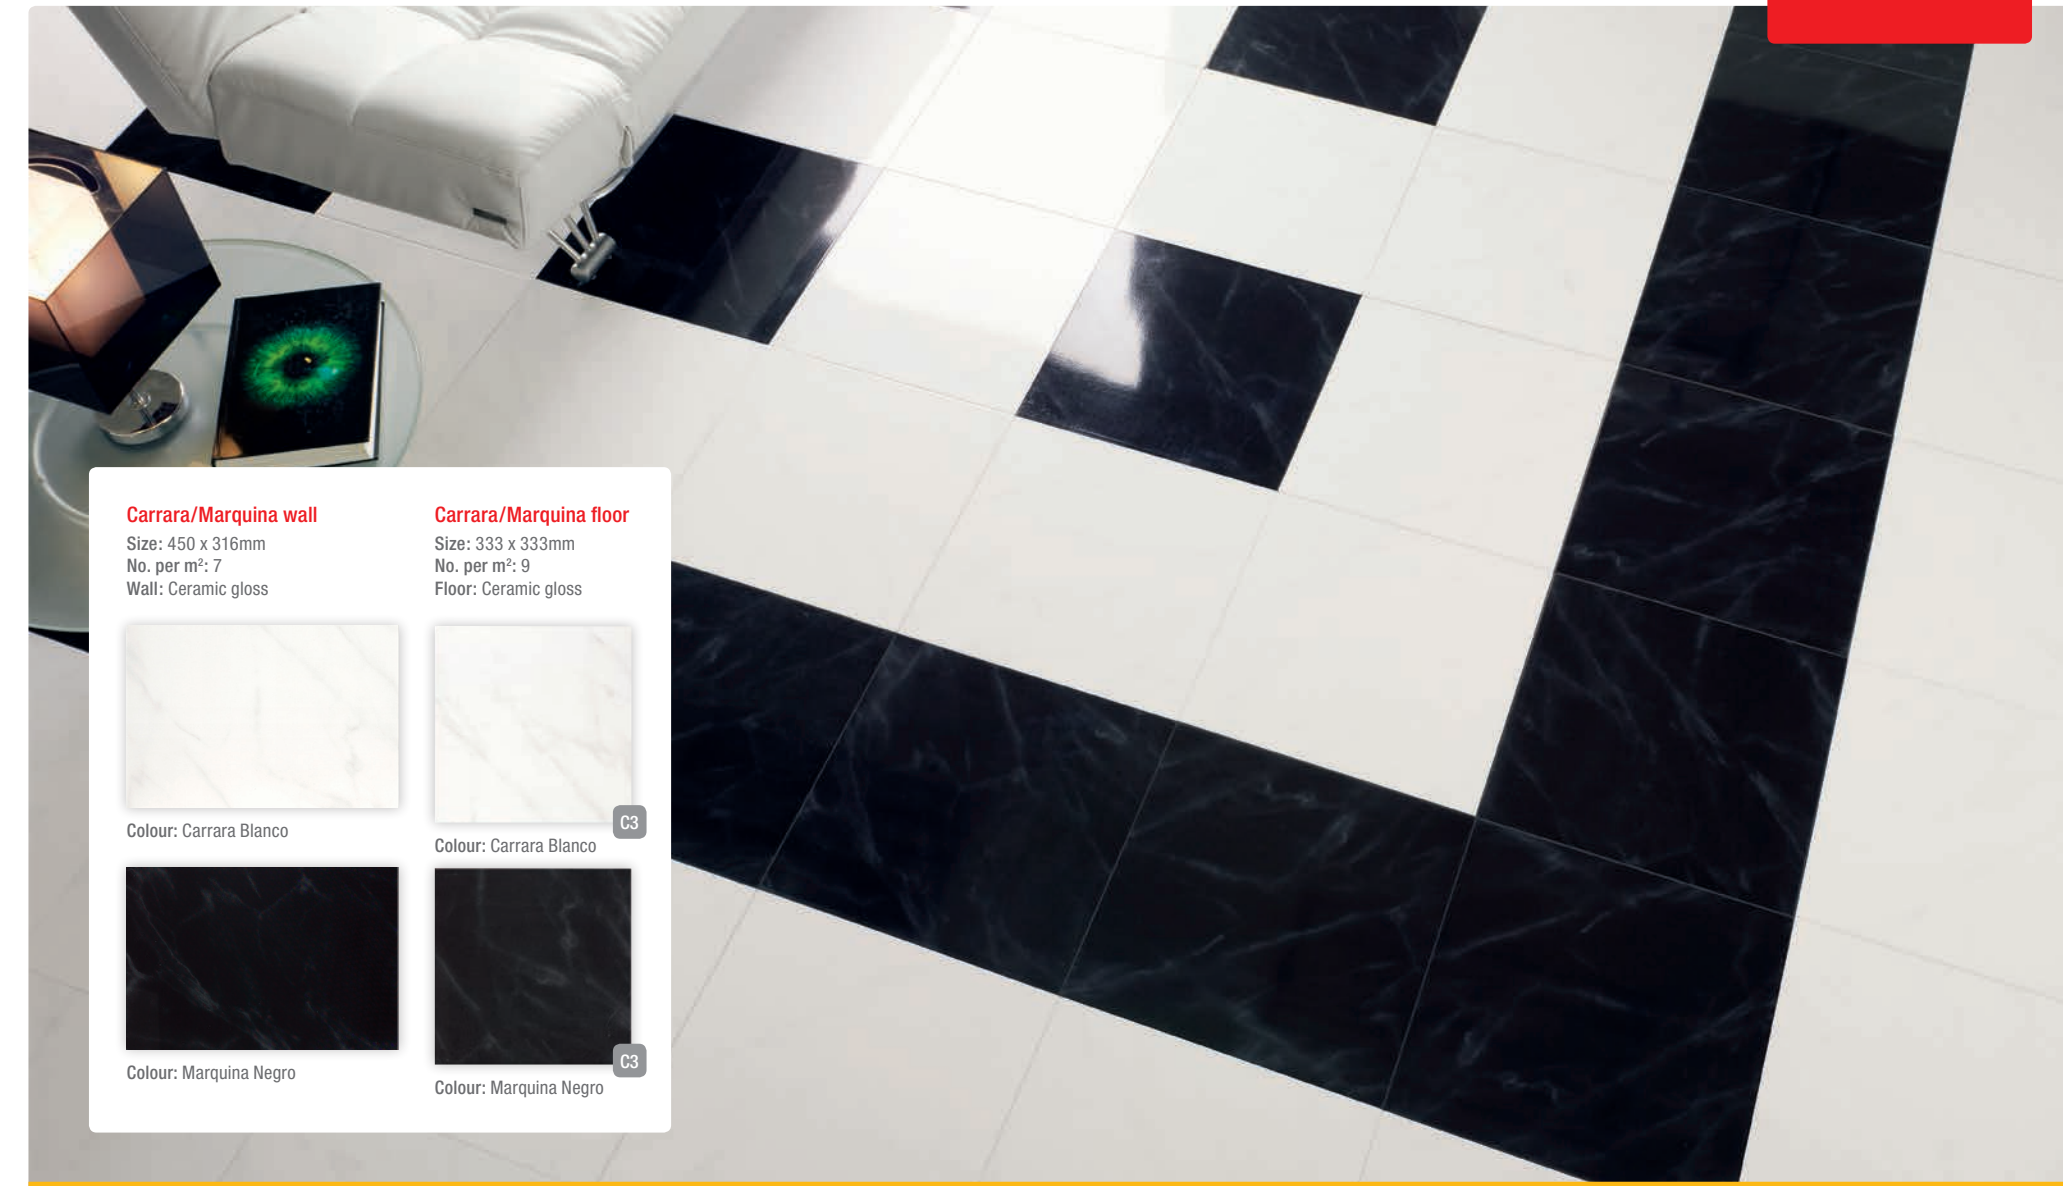

C5/R12

Colour: Beige

C5/R12

Colour: Dark

C5/R12

Colour: Oxide

Carrara/Marquina wall
 Size: 450 x 316mm
 No. per m²: 7
 Wall: Ceramic gloss

Colour: Carrara Blanco