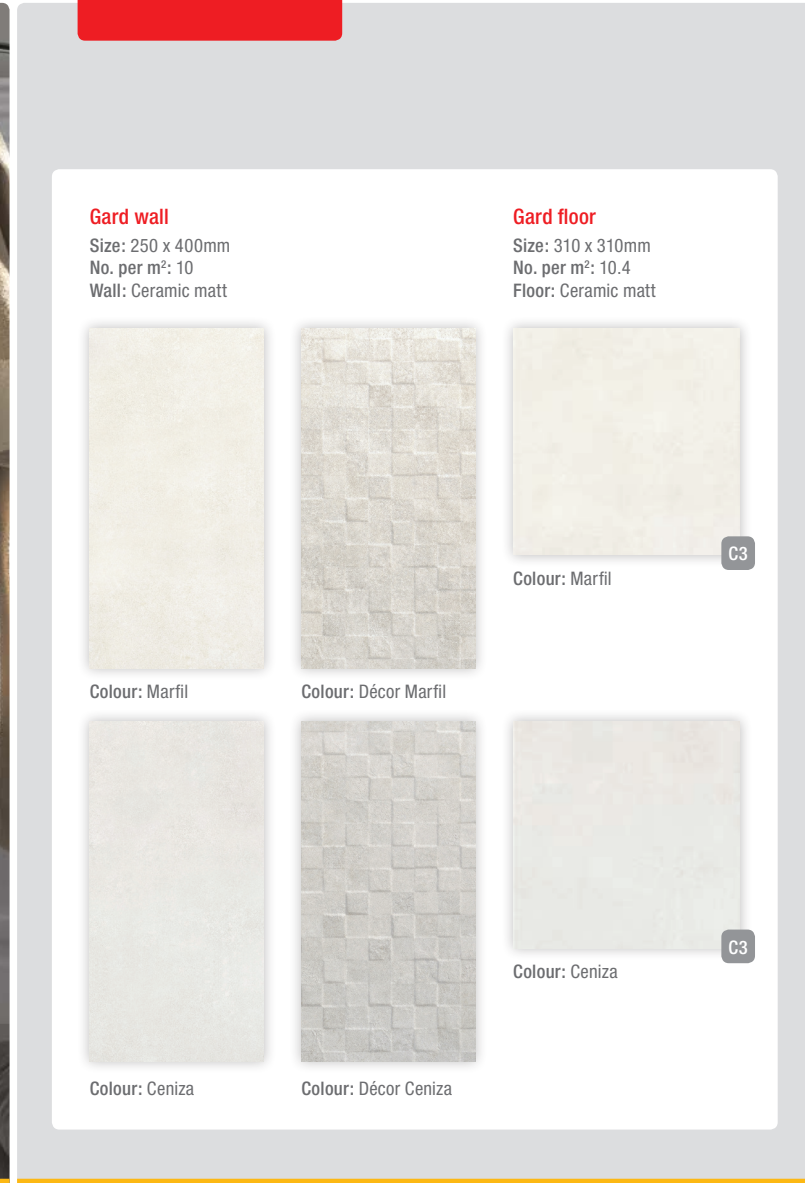

Smile
 Size: 600 x 200mm
 No. per m²: 8.3
 Wall: Ceramic gloss

Colour: Beige

Colour: Pearl

Colour: Stick Beige

Colour: Stick White

Pearl & Stick White

Gard

Gard wall
 Size: 250 x 400mm
 No. per m²: 10
 Wall: Ceramic matt