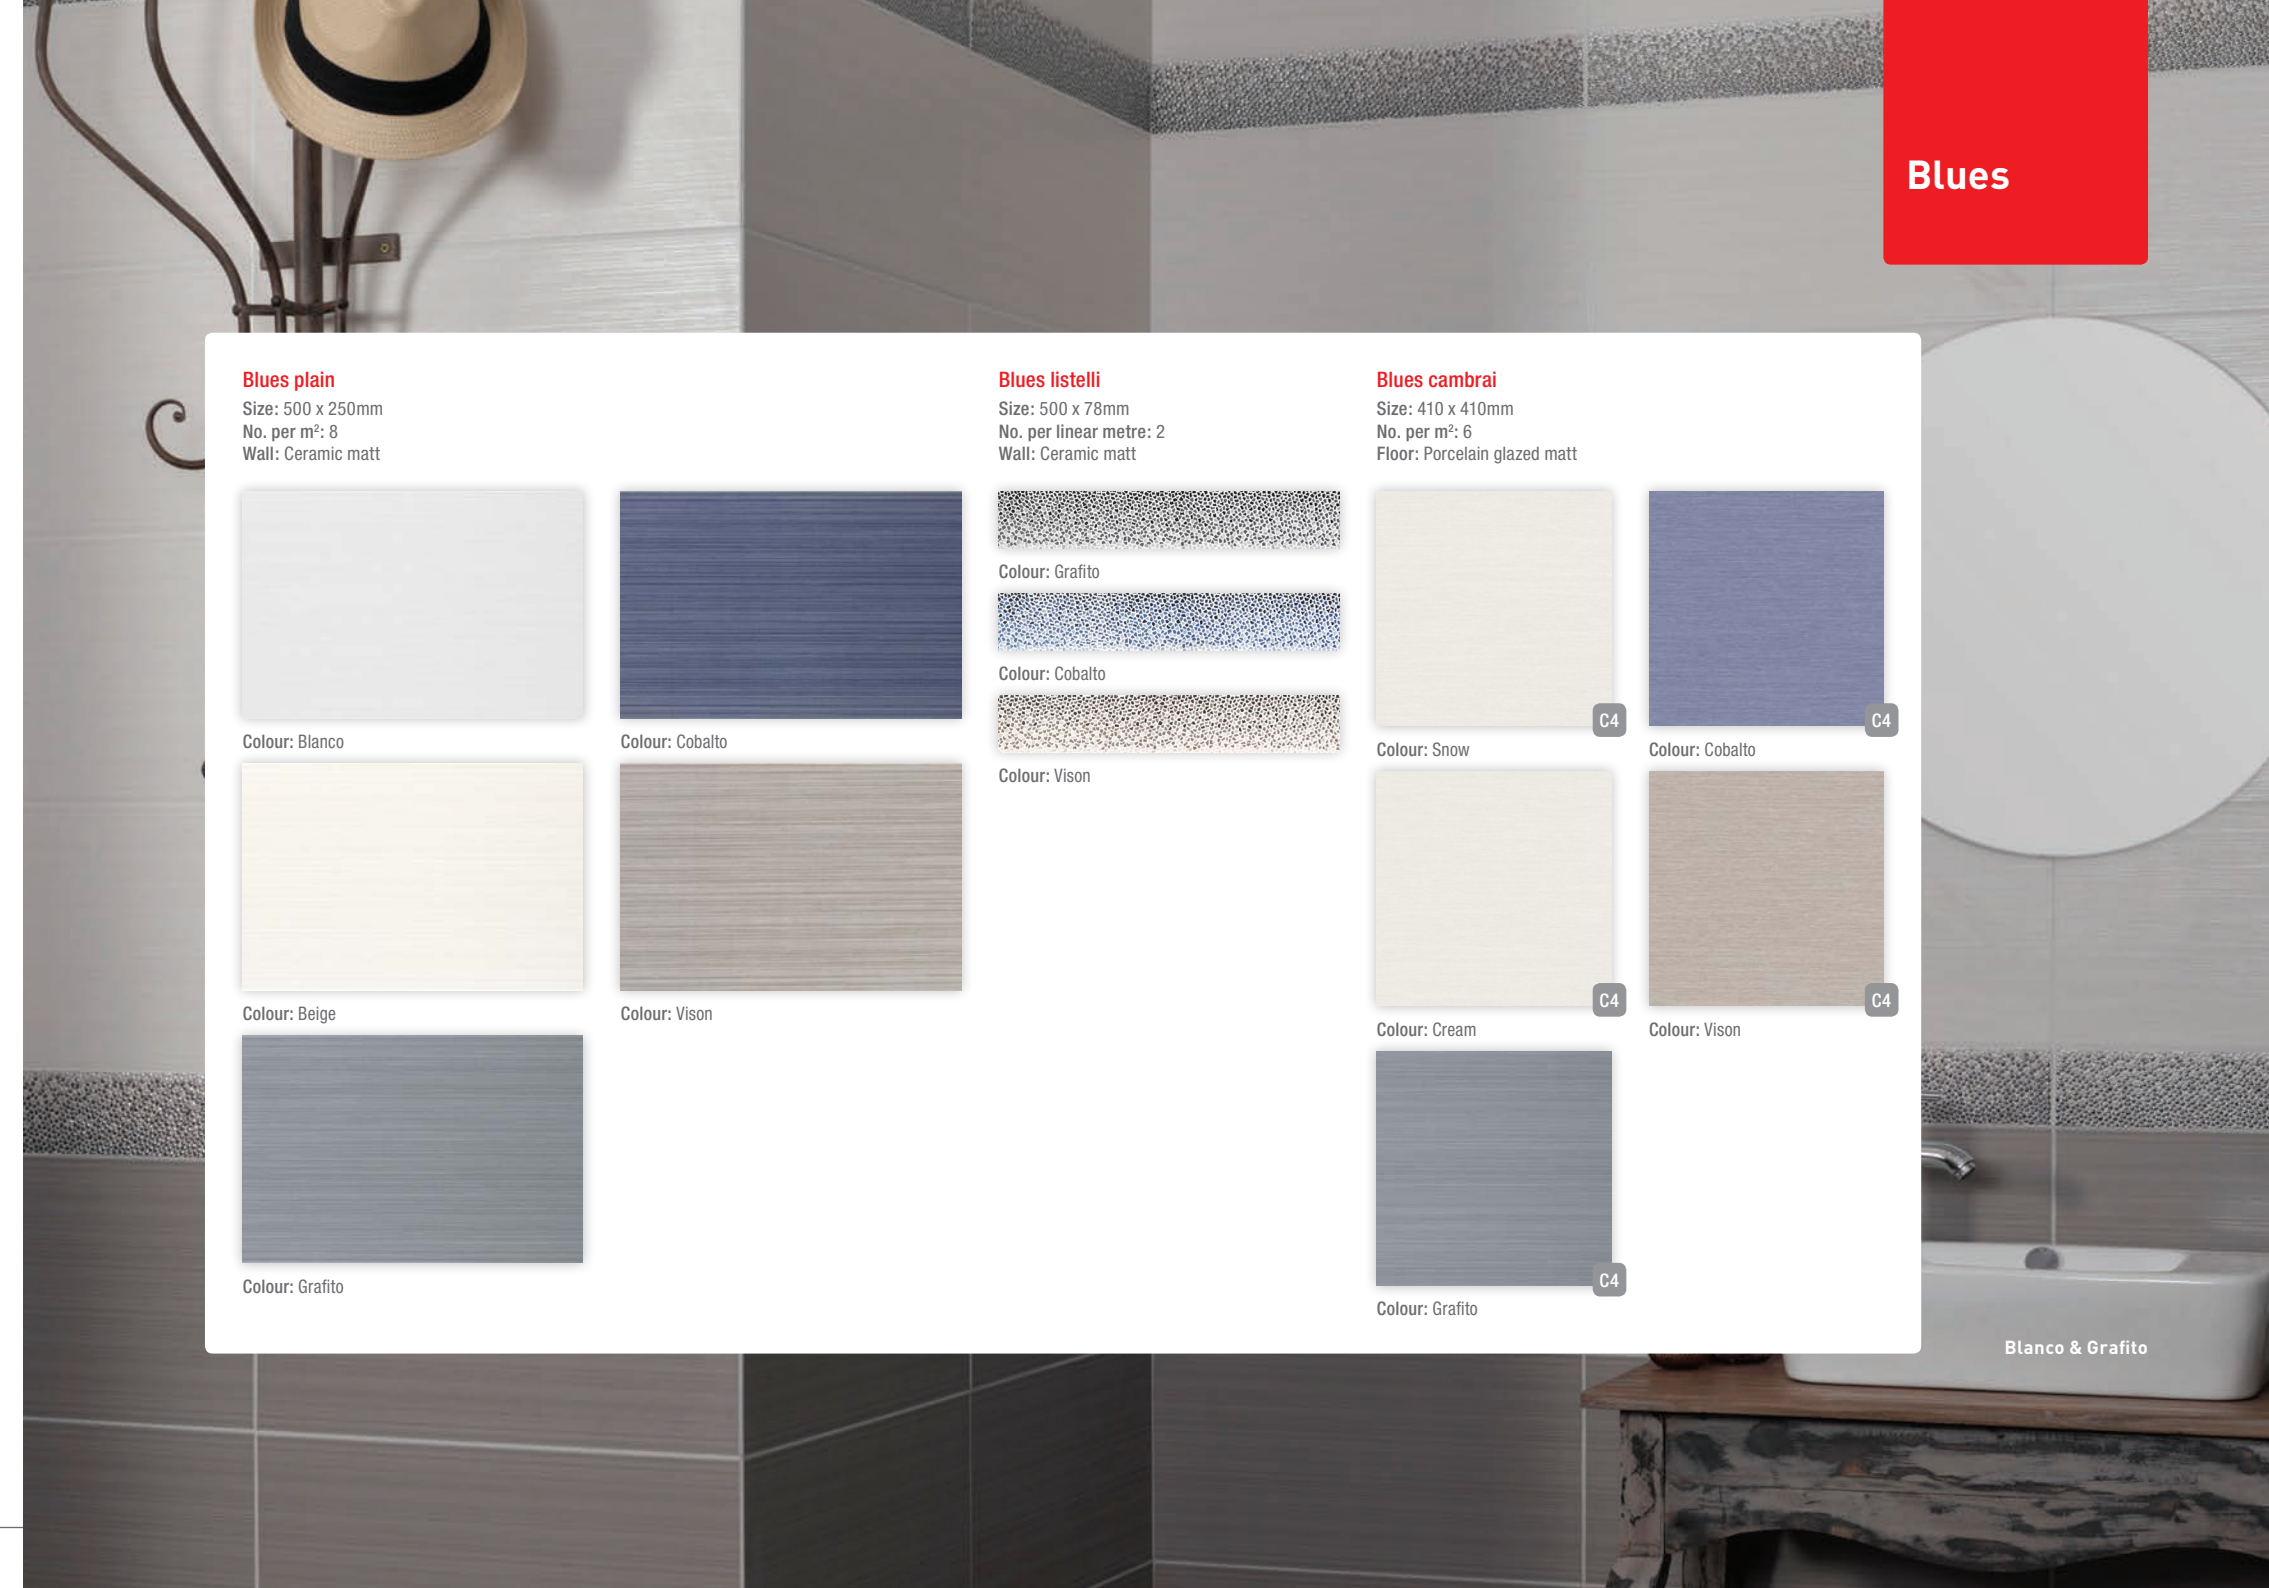

Blues

Blues plain
Size: 500 x 250mm
No. per m²: 8
Wall: Ceramic matt

Colour: Blanco

Colour: Cobalto

Colour: Beige

Colour: Grafito

Blues listelli
Size: 500 x 78mm
No. per linear metre: 2
Wall: Ceramic matt

Colour: Grafito

Colour: Cobalto

Colour: Vison

Blues cambrai
Size: 410 x 410mm
No. per m²: 6
Floor: Porcelain glazed matt

Colour: Snow C4

Colour: Cobalto C4

Colour: Cream C4

Colour: Vison C4

Colour: Grafito C4

Blanco & Grafito