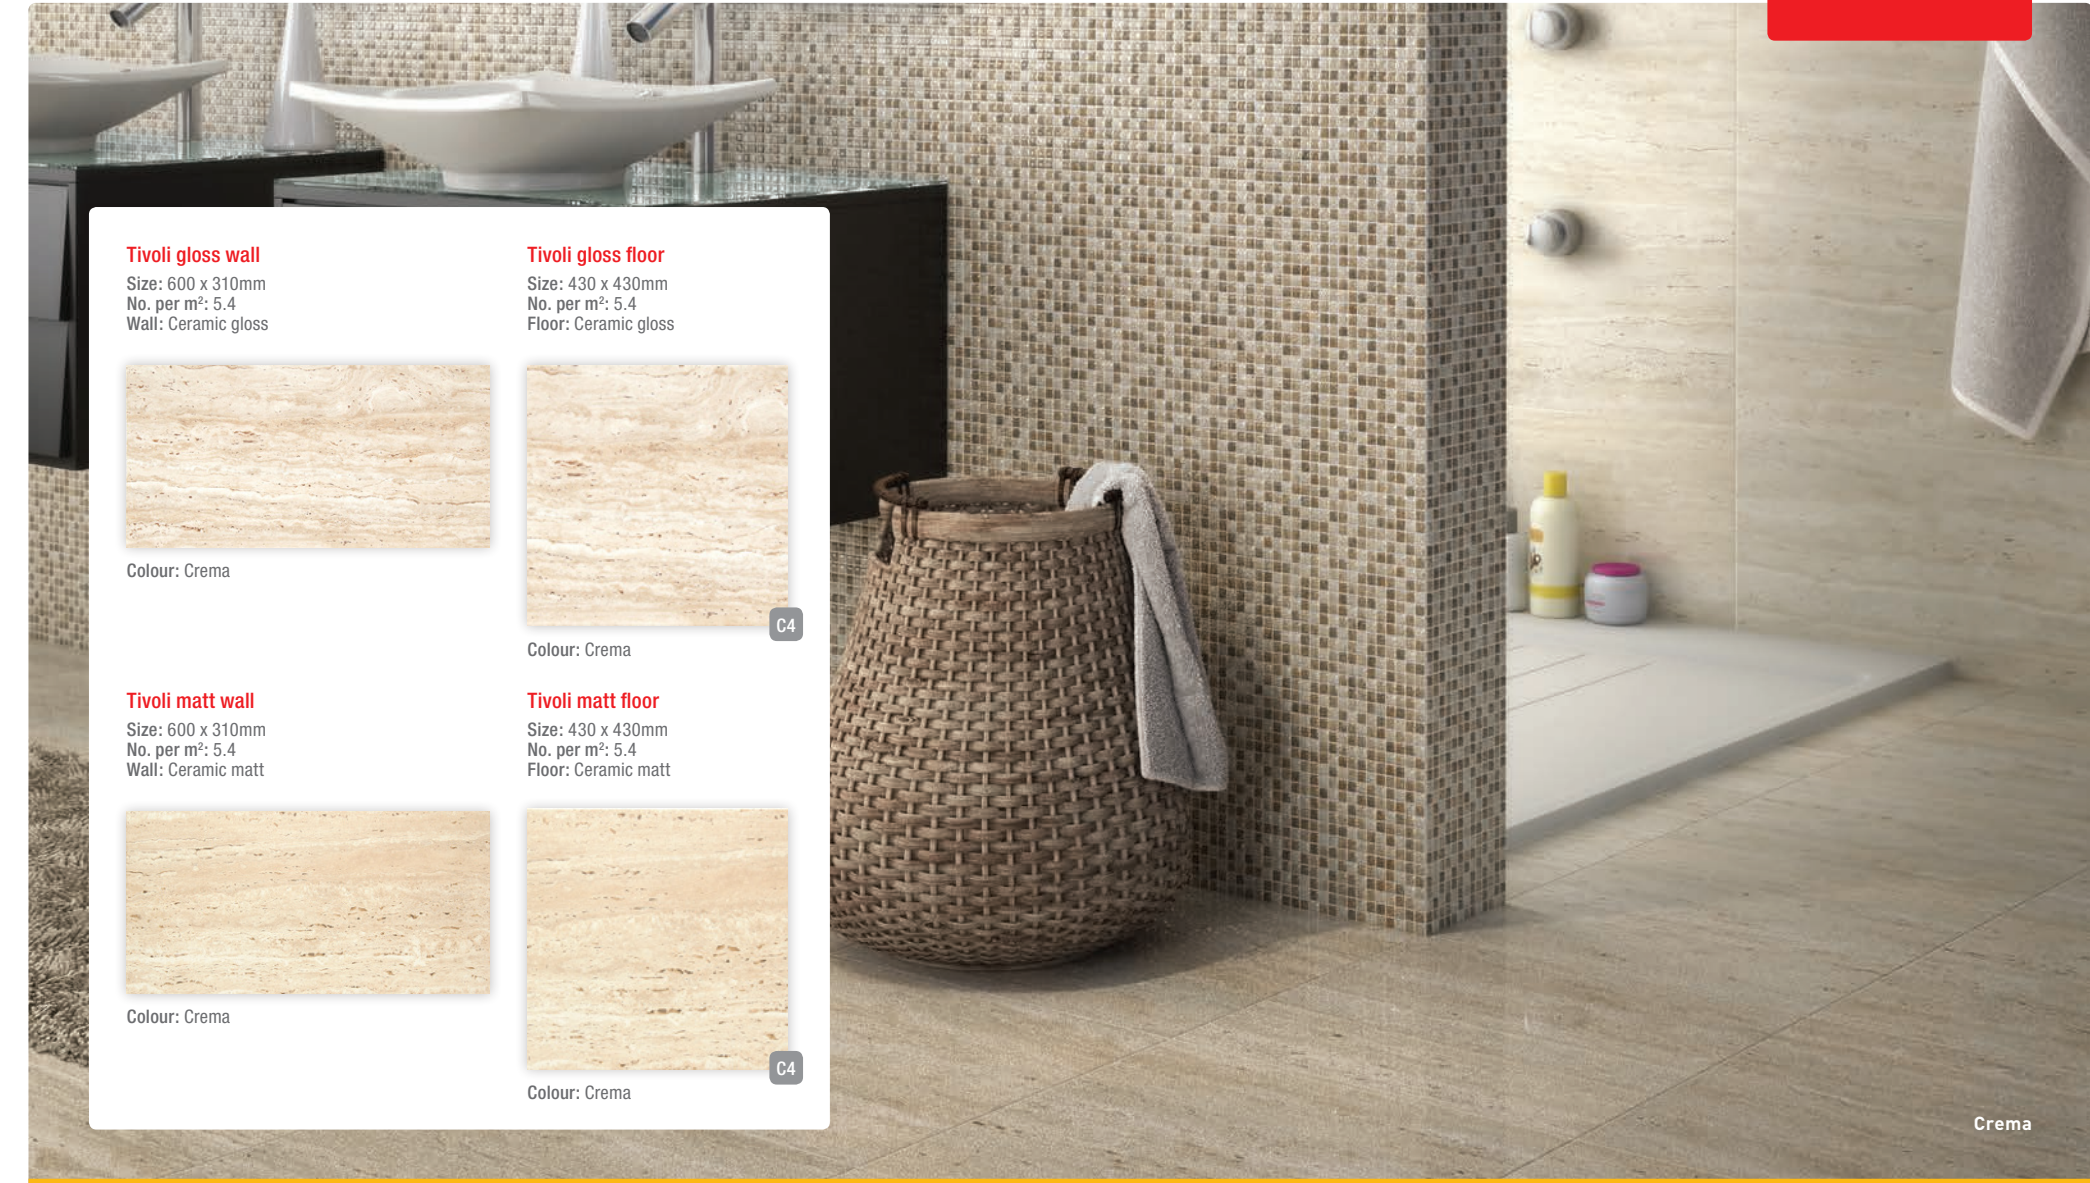

Tivoli

Tivoli gloss wall
Size: 600 x 310mm
No. per m²: 5.4
Wall: Ceramic gloss

Colour: Crema

Tivoli gloss floor
Size: 430 x 430mm
No. per m²: 5.4
Floor: Ceramic gloss

Colour: Crema

Tivoli matt wall
Size: 600 x 310mm
No. per m²: 5.4
Wall: Ceramic matt

Colour: Crema

Tivoli matt floor
Size: 430 x 430mm
No. per m²: 5.4
Floor: Ceramic matt

Colour: Crema

Crema