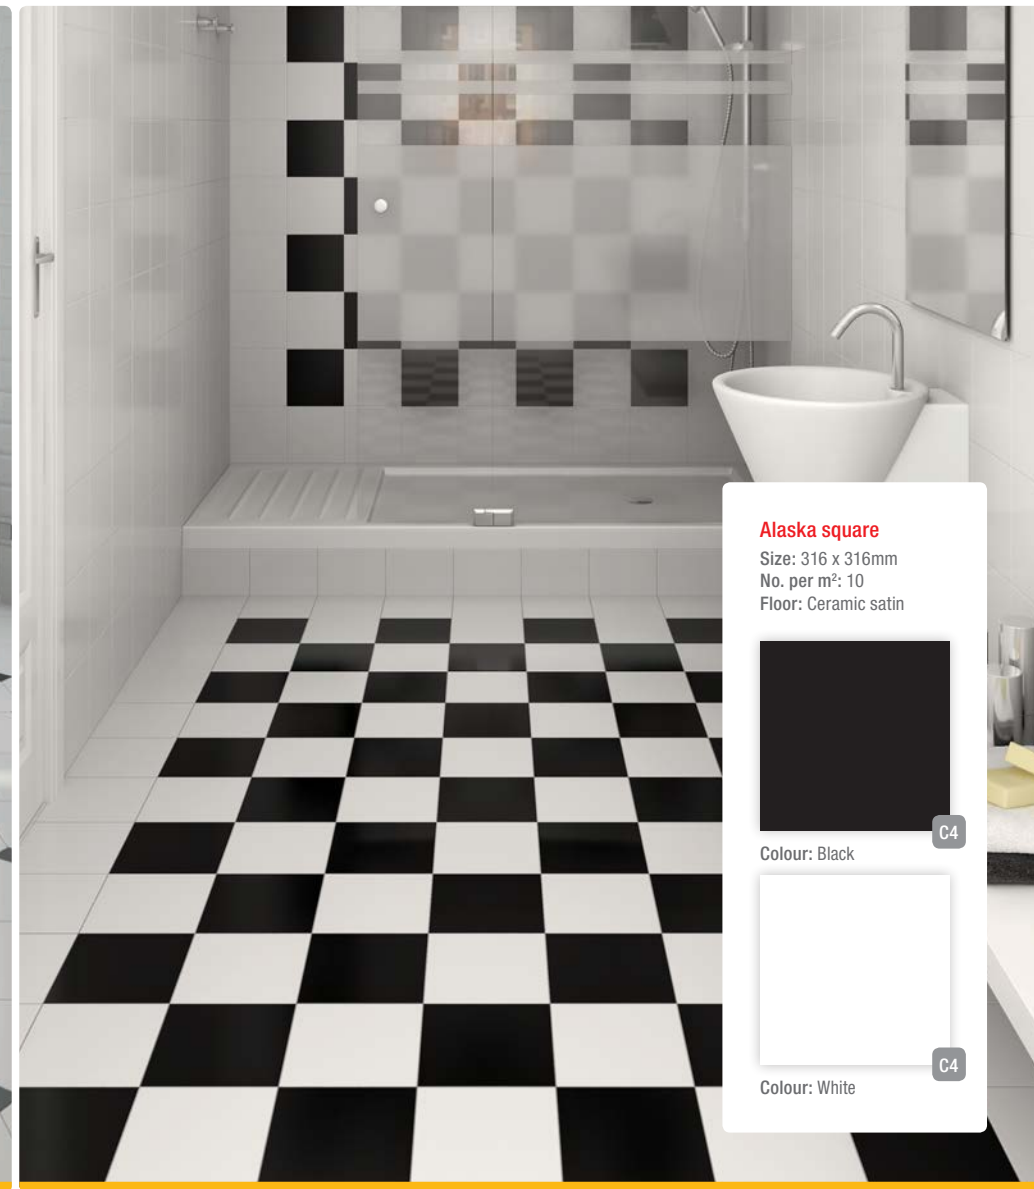

Alaska square
Size: 316 x 316mm
No. per m²: 10
Floor: Ceramic satin

Colour: Black

Colour: White