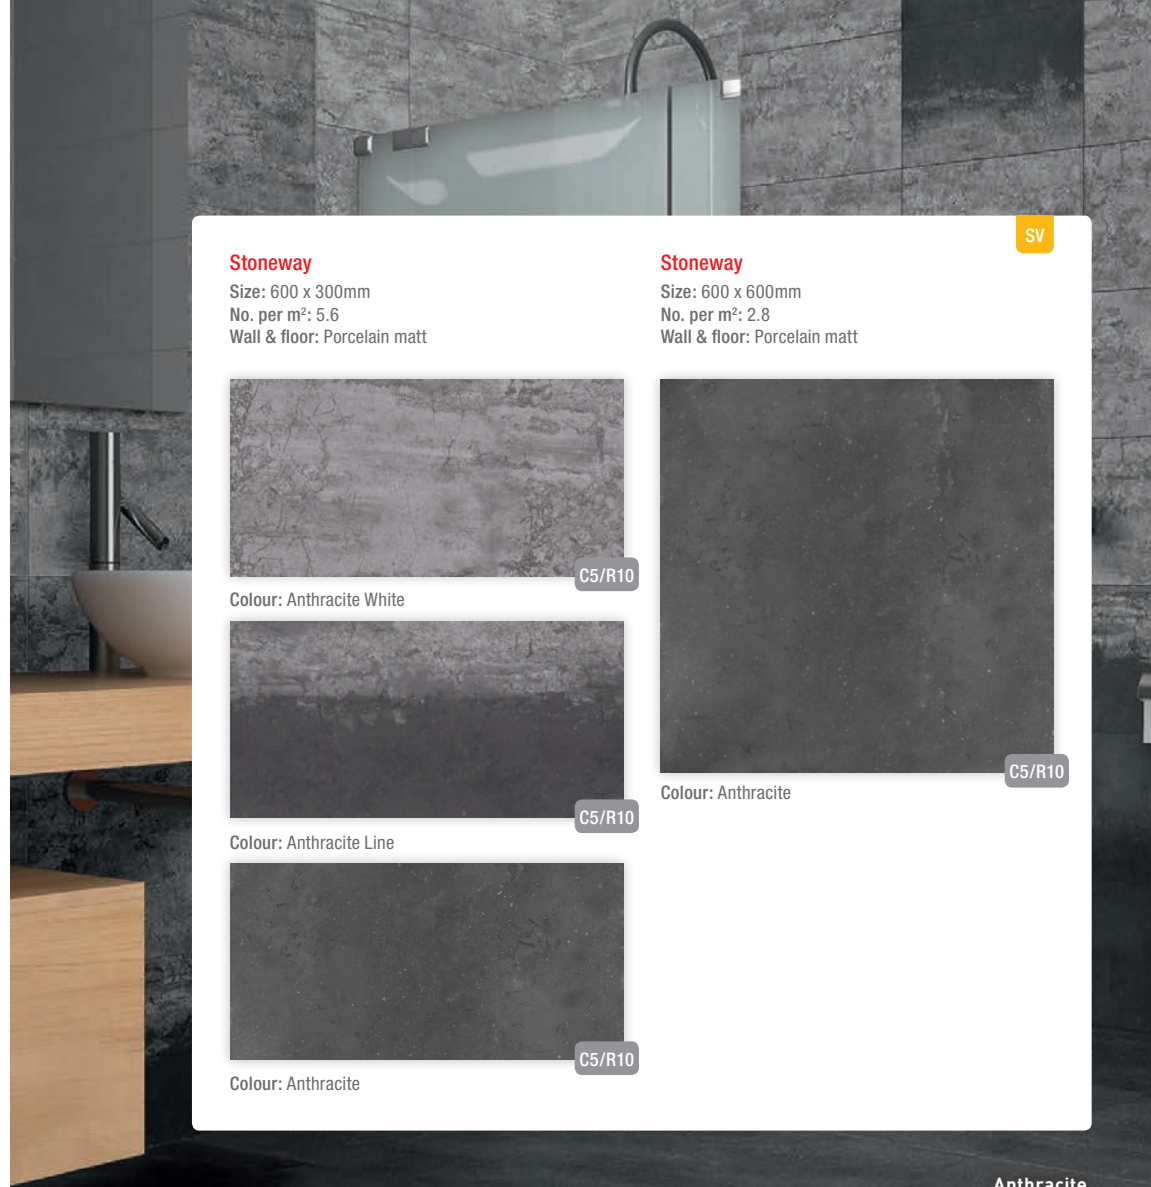

Anthracite

Stoneway SV
Size: 600 x 300mm
No. per m²: 5.6
Wall & floor: Porcelain matt

Stoneway SV
Size: 600 x 600mm
No. per m²: 2.8
Wall & floor: Porcelain matt

Colour: Anthracite White C5/R10

Colour: Anthracite Line C5/R10

Colour: Anthracite C5/R10

Colour: Anthracite C5/R10

Stoneway SV
Size: 600 x 300mm
No. per m²: 5.6
Wall & floor: Porcelain matt

Stoneway SV
Size: 600 x 600mm
No. per m²: 2.8
Wall & floor: Porcelain matt

Colour: Beige White C5/R10

Colour: Beige Line C5/R10

Colour: Beige C5/R10

Colour: Beige C5/R10