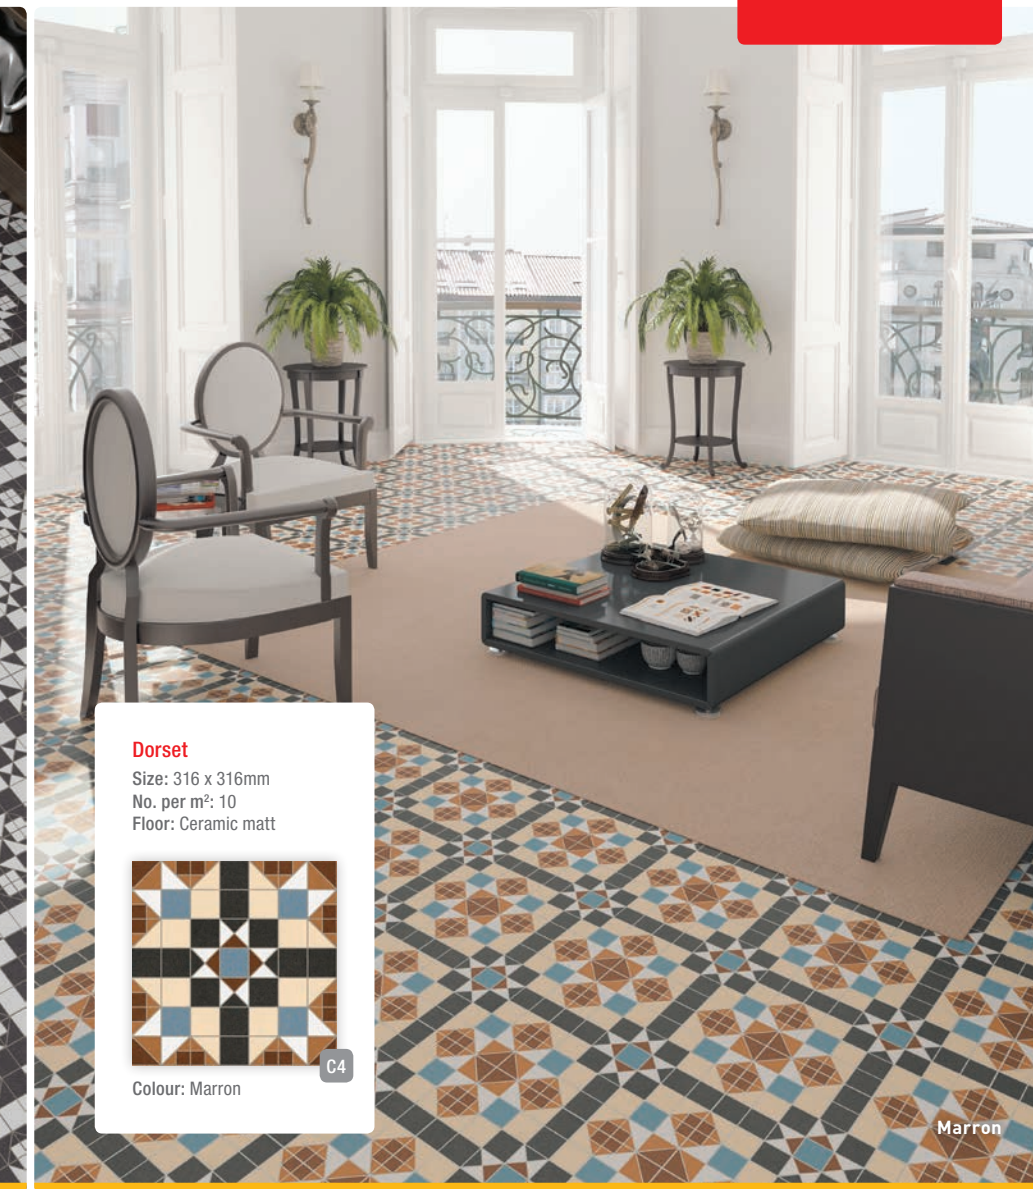

Dorset

Size: 316 x 316mm
No. per m²: 10
Floor: Ceramic matt

Colour: Harrow

C4

Harrow

Dorset

Size: 316 x 316mm
No. per m²: 10
Floor: Ceramic matt

Colour: Marron