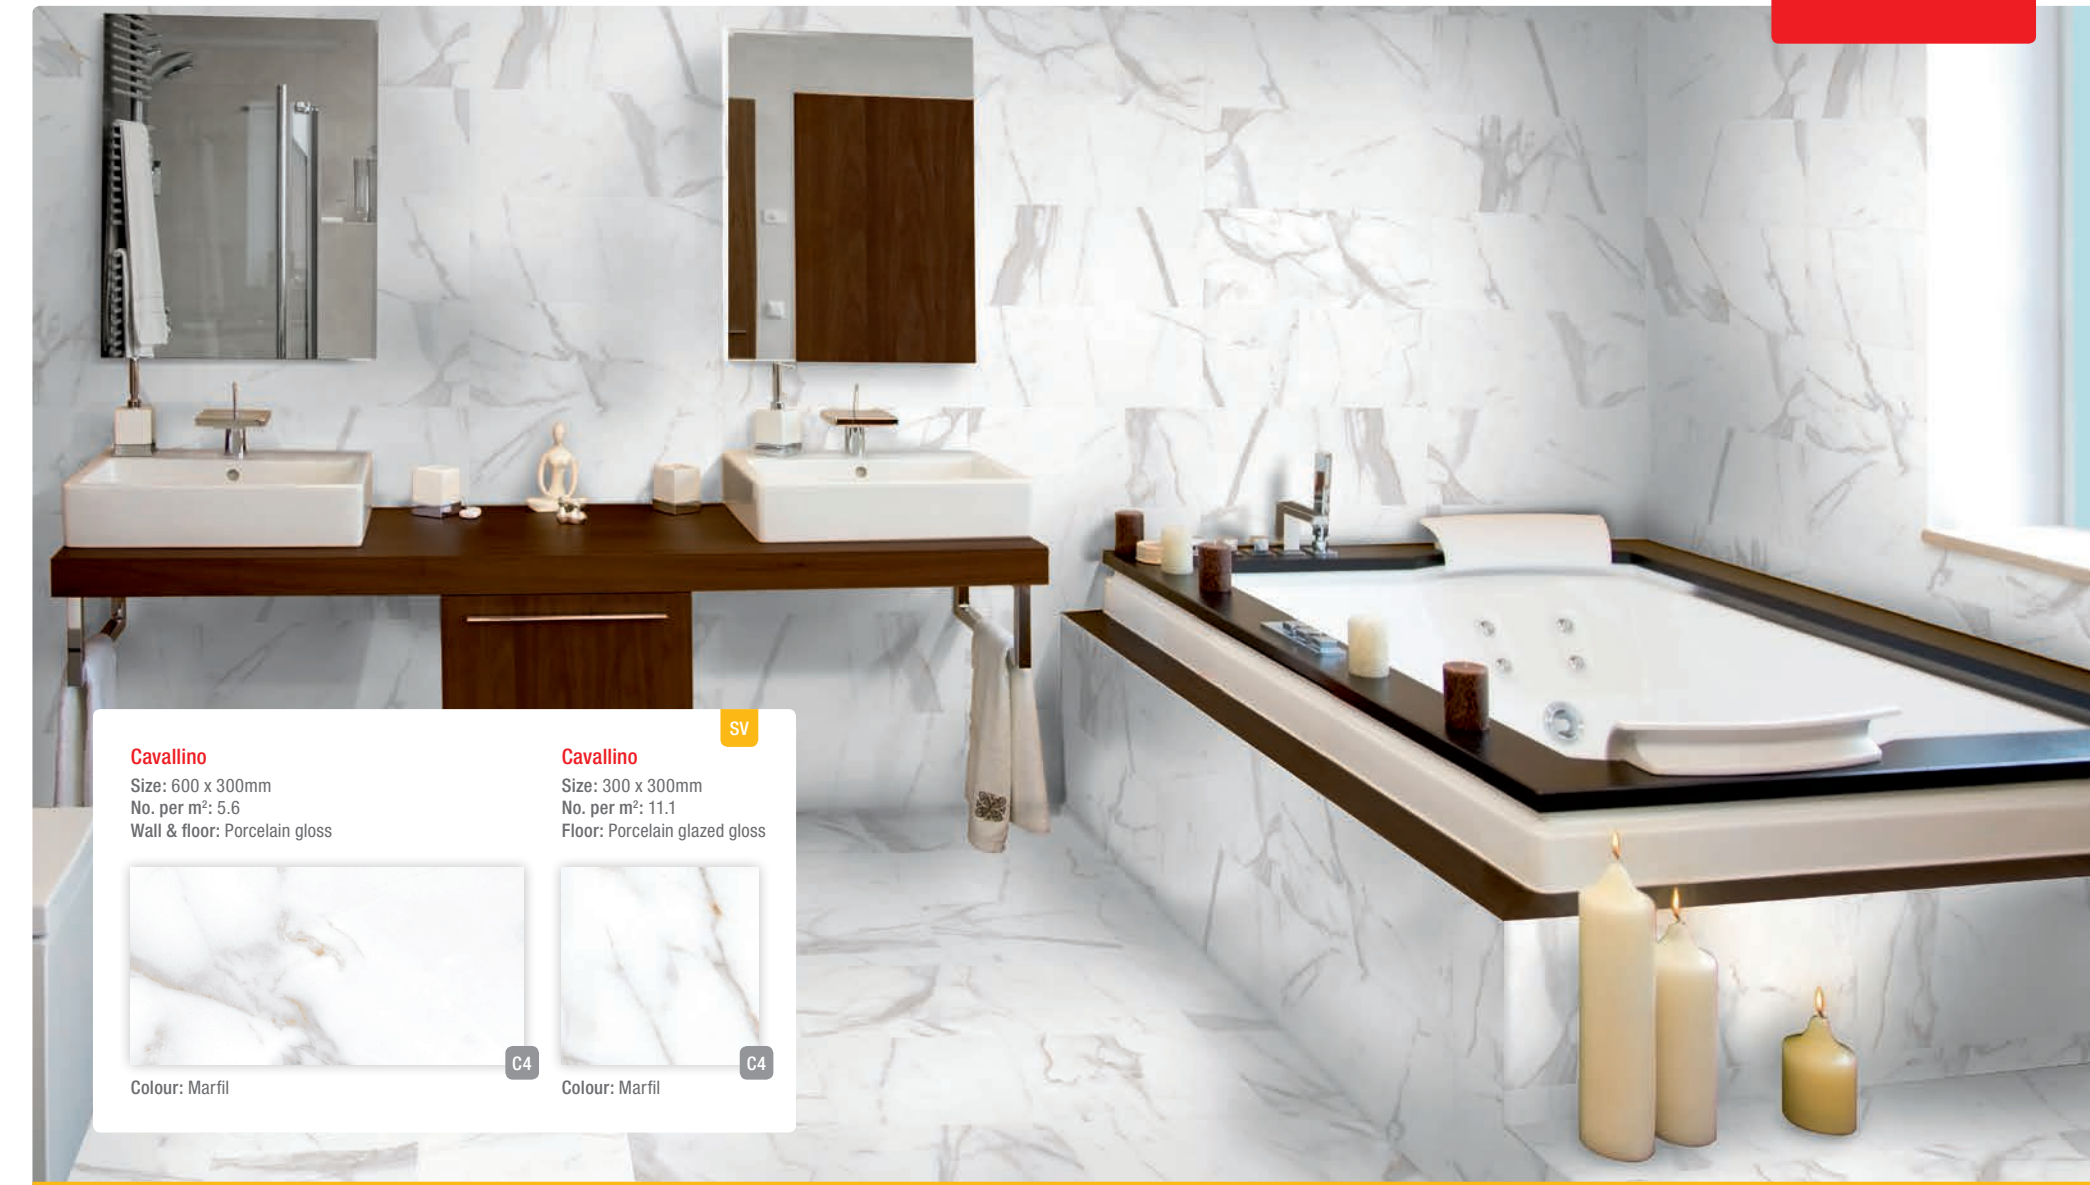

Cavallino
Size: 600 x 300mm
No. per m²: 5.6
Wall & floor: Porcelain gloss

SV

C4

Colour: Marfil

C4

Colour: Marfil