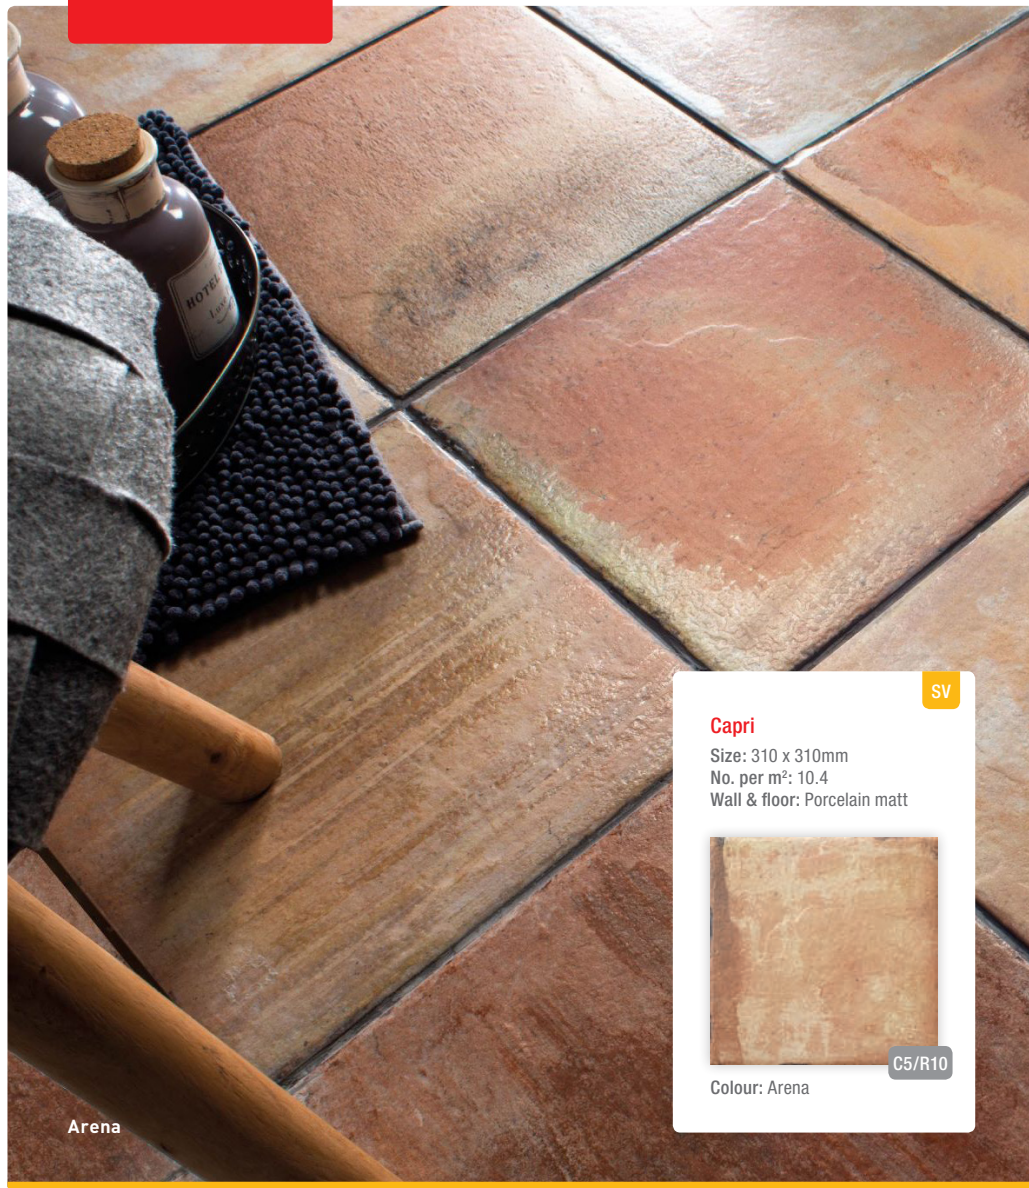

Colour: Cream

Daino plain floor

Size: 316 x 316mm
No. per m²: 10
Floor: Porcelain satin glazed

Colour: Cream

SV

C4

Capri

Capri SV