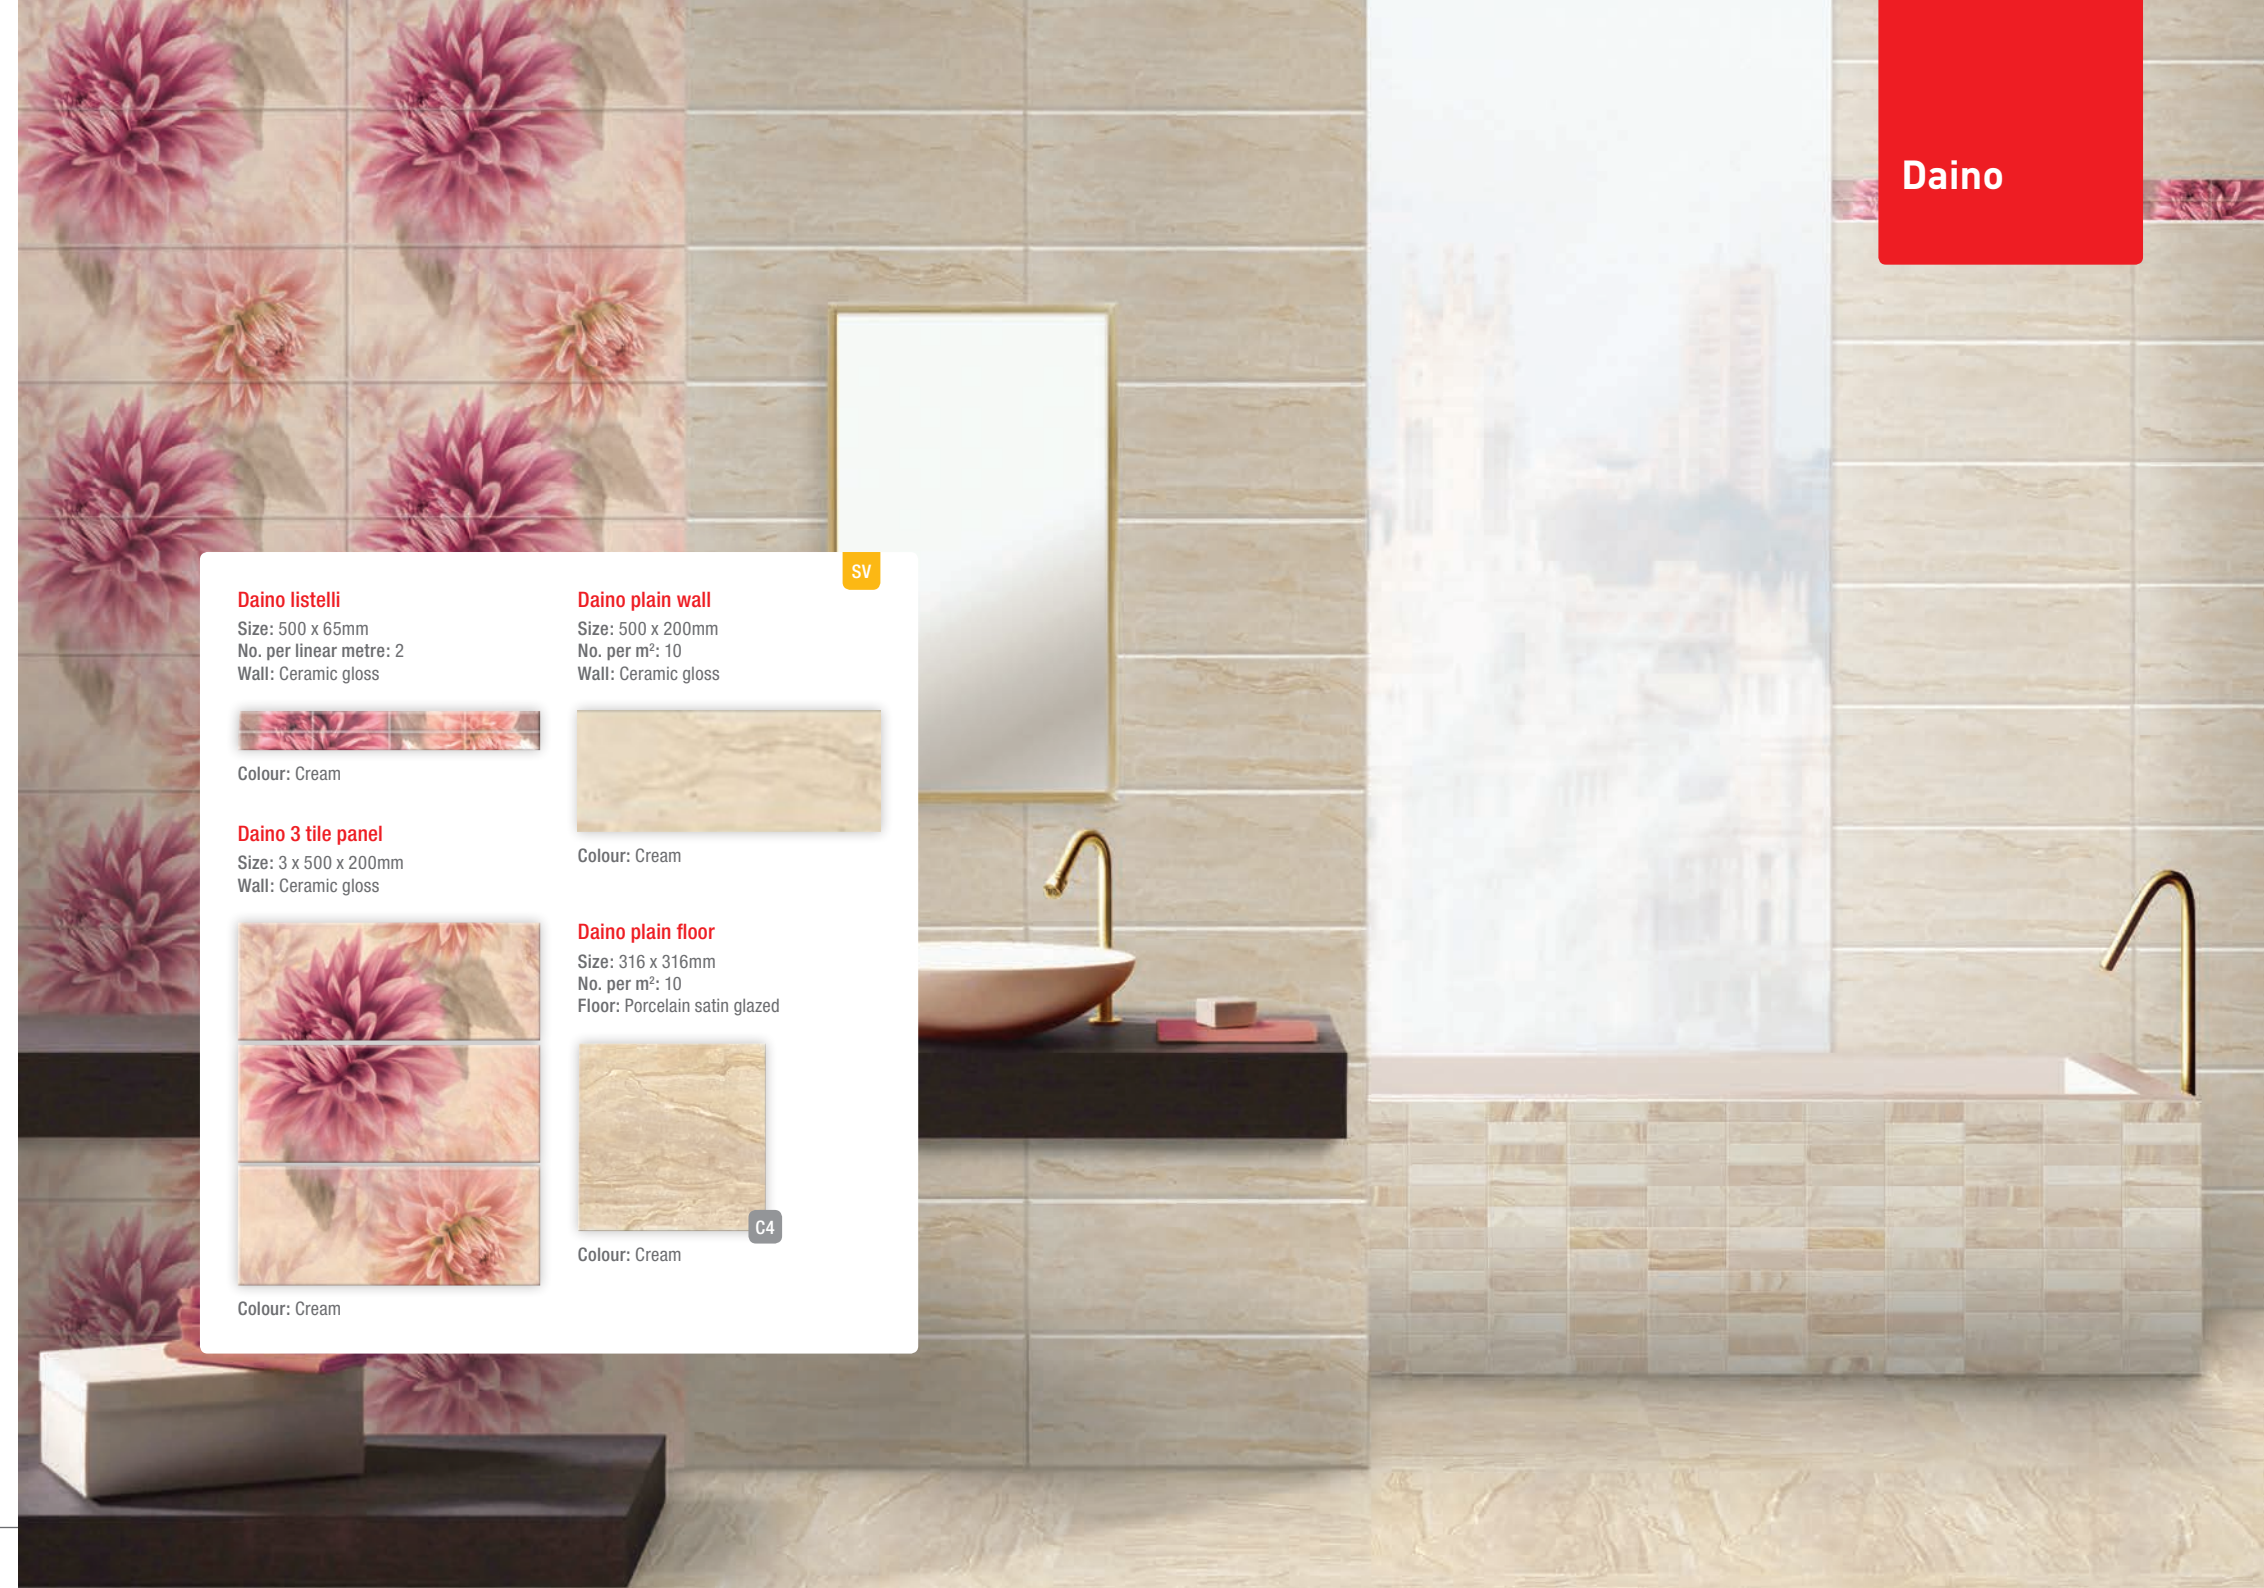

Size: 1200 x 200mm
No. per m²: 4.2
Floor: Porcelain natural wood effect matt

Colour: Honey

C4

Colour: Nut

C4

Colour: Grey

C4

Daino