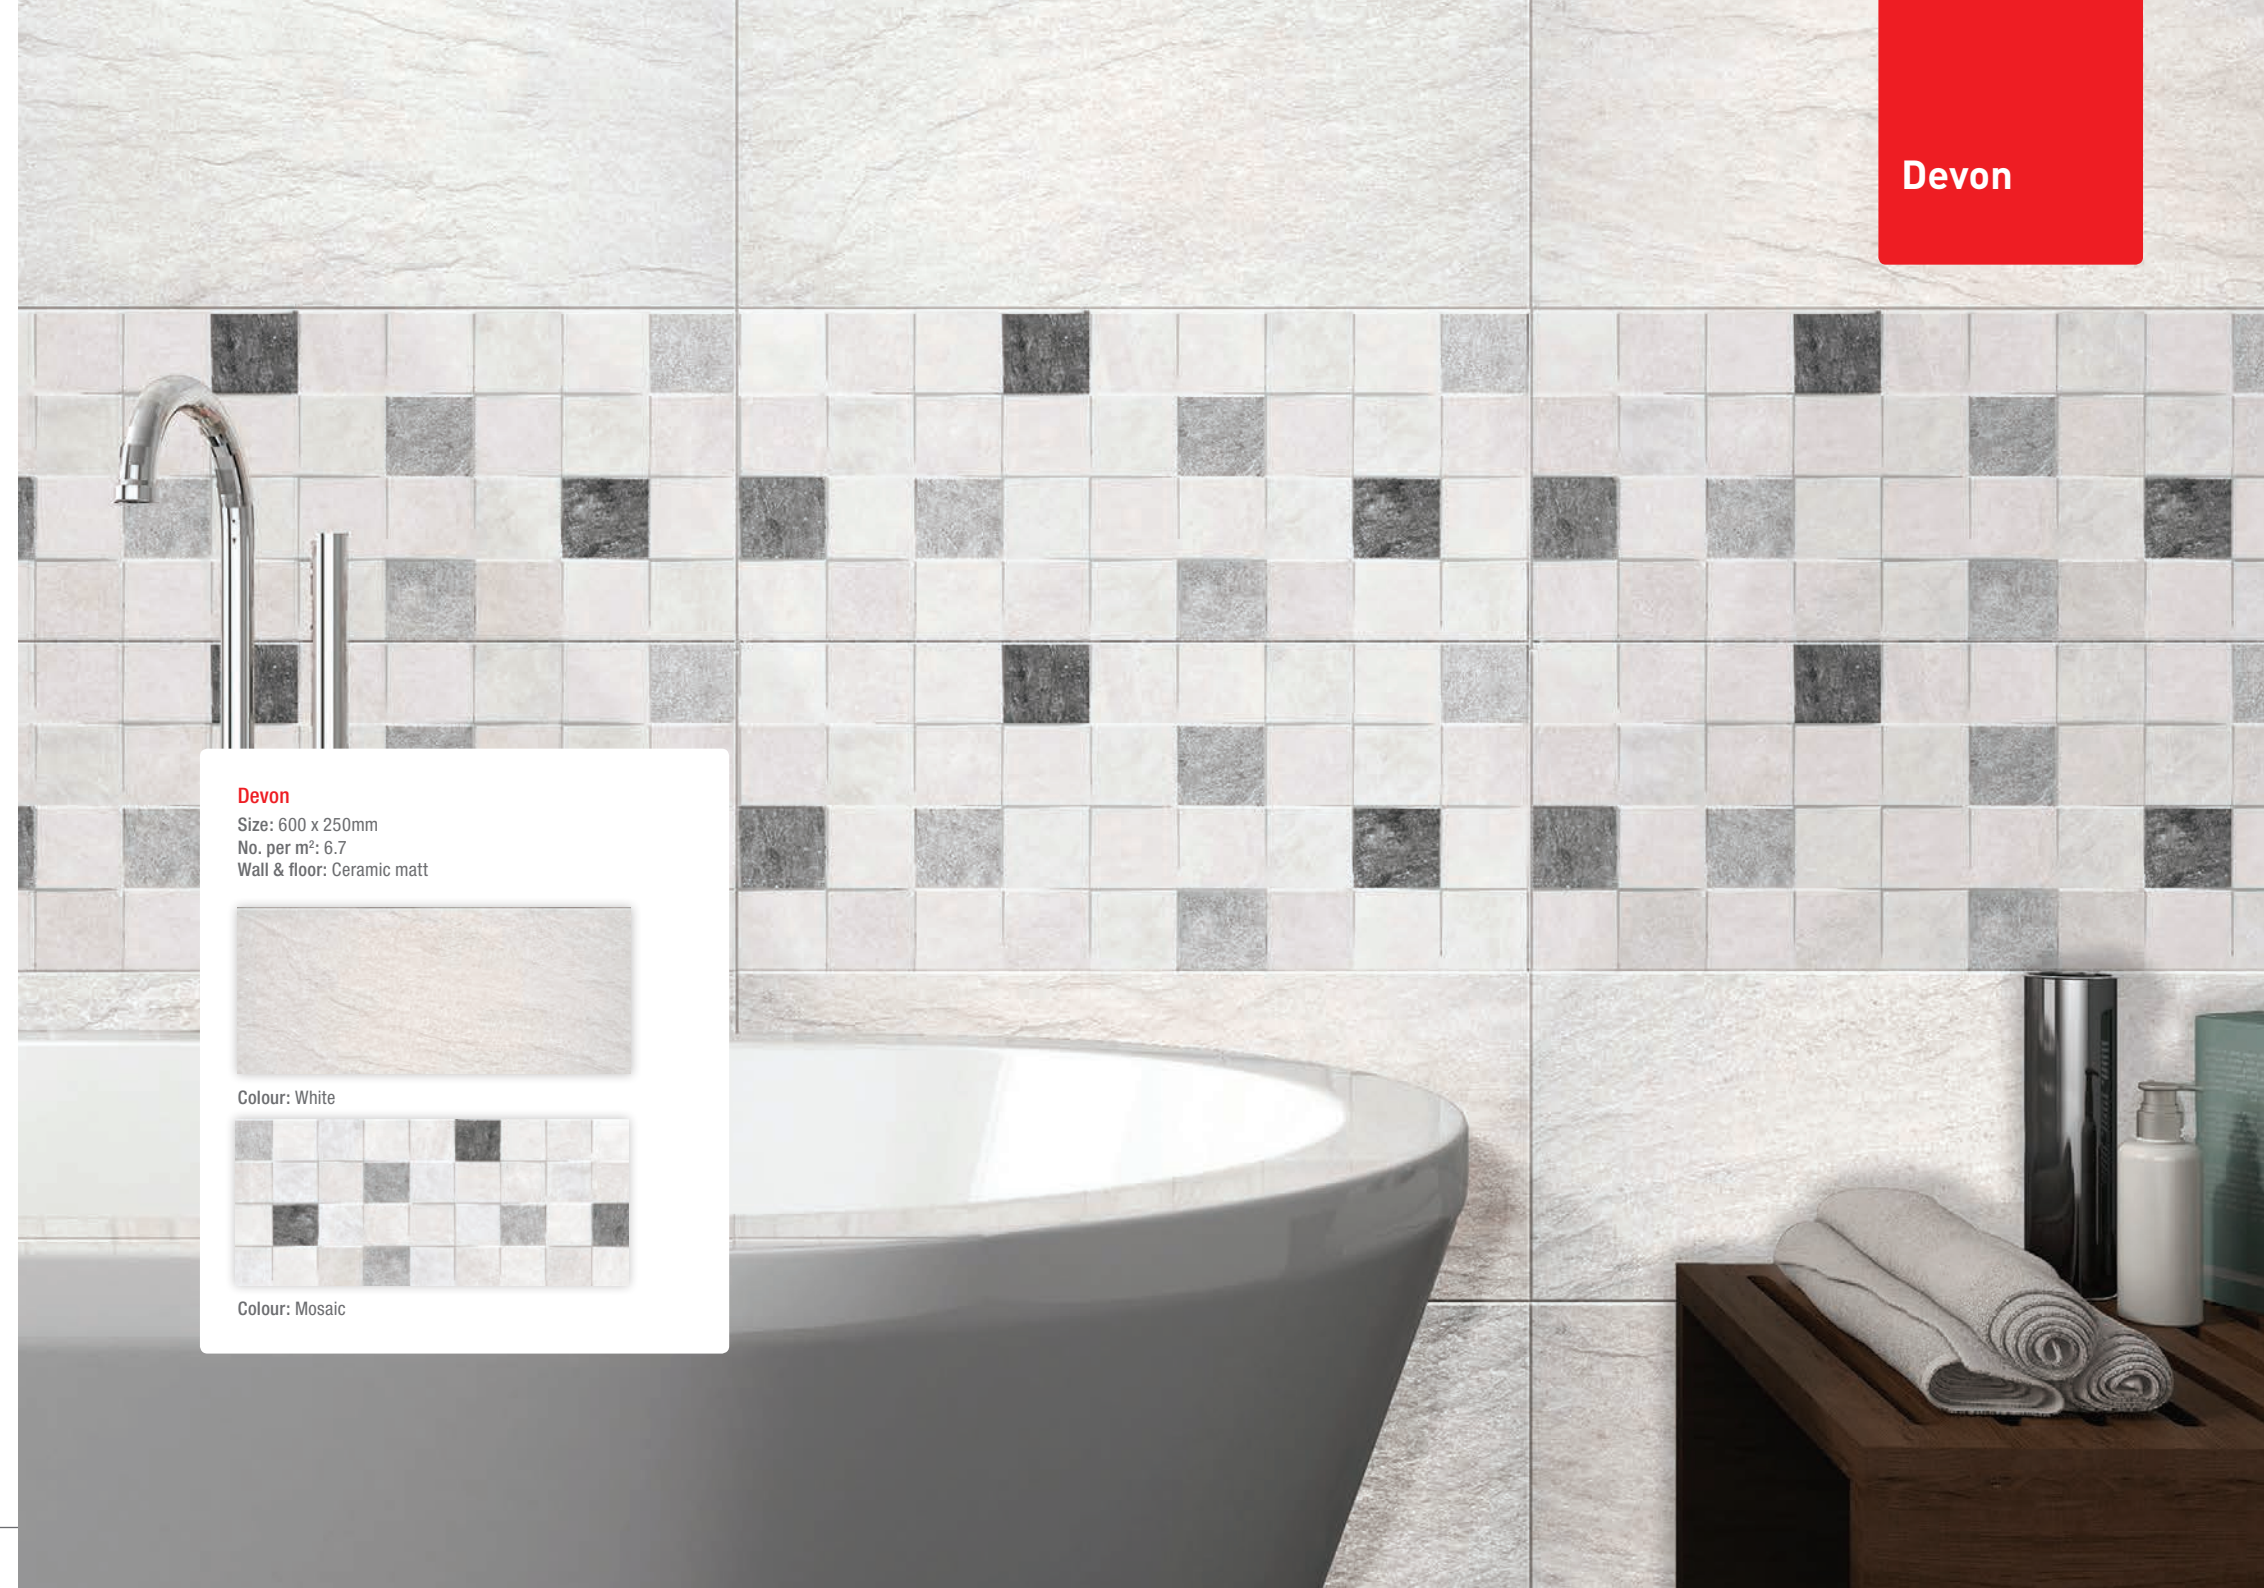

Size: 310 x 310mm
 No. per m²: 10.4
 Wall & floor: Porcelain matt

Colour: Arena C5/R10

Capri SV

Size: 310 x 310mm
 No. per m²: 10.4
 Wall & floor: Porcelain matt

Colour: Burdeos C5/R10

Devon

Devon

Size: 600 x 250mm
 No. per m²: 6.7
 Wall & floor: Ceramic matt