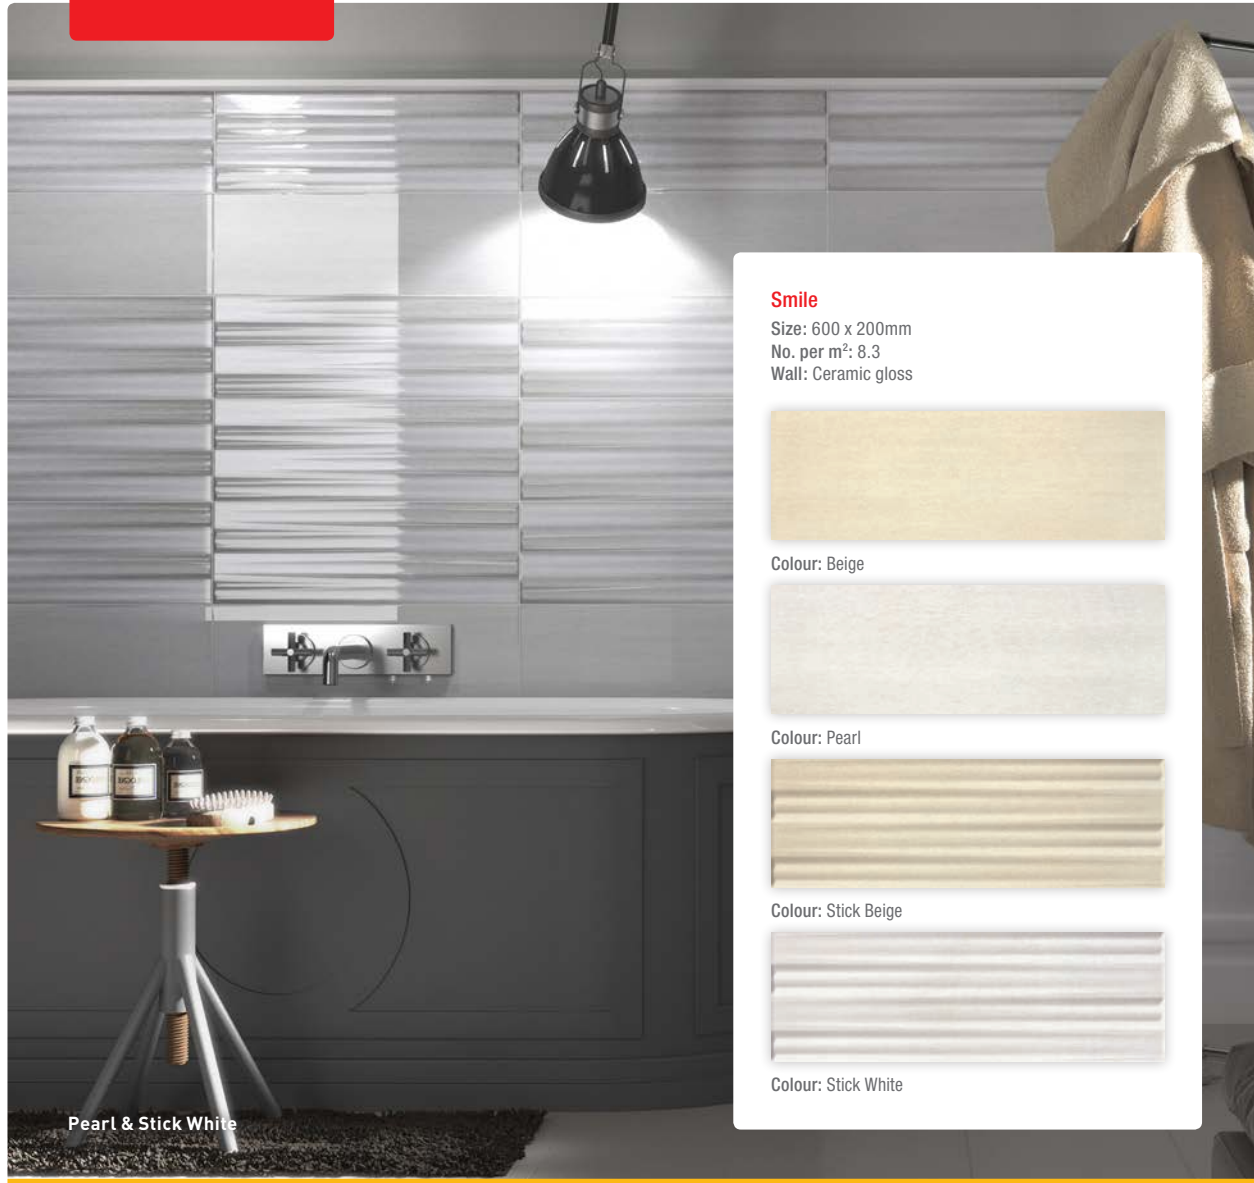

C5

Colour: Harvest Sunset

C5

Colour: Desert Sand

C5

Colour: Multicolour

C5

Smile

Smile
 Size: 600 x 200mm
 No. per m²: 8.3
 Wall: Ceramic gloss

Colour: Beige

Colour: Pearl

Colour: Stick Beige

Colour: Stick White

Pearl & Stick White

Gard

Gard wall
 Size: 250 x 400mm
 No. per m²: 10
 Wall: Ceramic matt