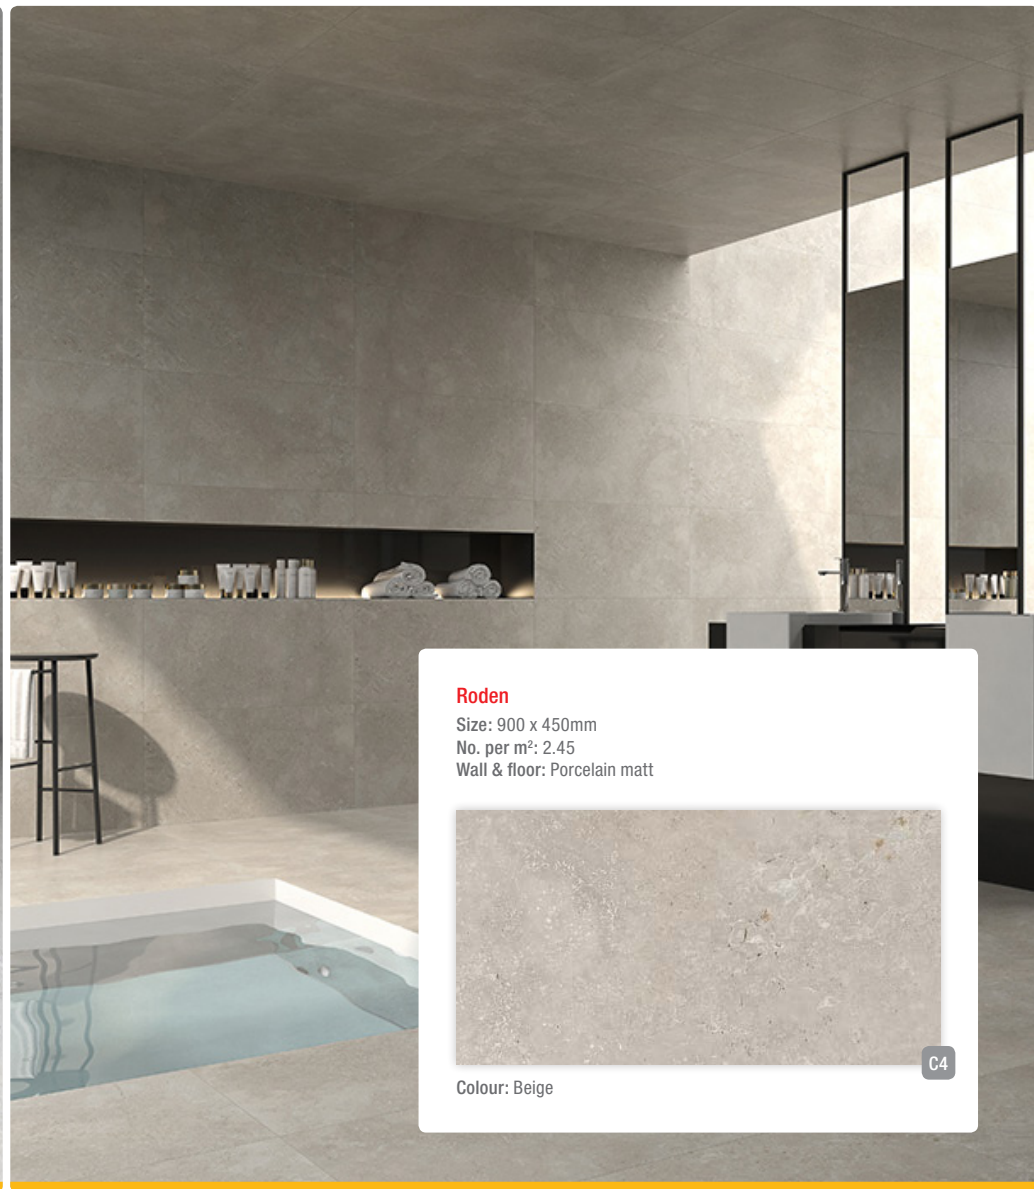

Colour: Gris Décor

Fred floor
Size: 450 x 450mm
No. per m²: 4.9
Floor: Porcelain matt

Colour: Perla

C3

SV

Roden

Roden
 Size: 900 x 450mm
 No. per m²: 2.45
 Wall & floor: Porcelain matt

Colour: Perla