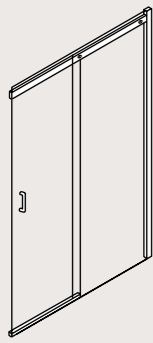

TEN SINGLE SLIDER

FEATURES

- Simpsons Clear as standard
- 10mm toughened glass
- 30mm adjustment for easy fitting
- Reversible design
- Powershower proof
- Silver finish frame
- Frameless sliding door
- Floor or tray mounted

DIAGRAMS

Single Slider