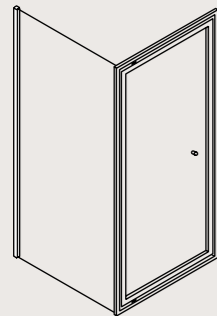

Pivot Door with Side Panel