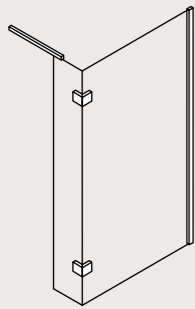

DESIGN DOUBLE SIDED WALK IN ENCLOSURE

FEATURES

- Simpsons Clear as standard
- 8mm toughened glass
- 15mm adjustment for easy fitting per panel
- Reversible design
- Powershower proof
- Silver finish frame
- Semi-frameless modern design
- Tray mounted only

DIAGRAMS

Double Sided Walk In Enclosure