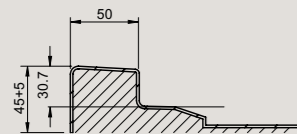

TRAY PROFILE

HIGH FLOW WASTE

Simpsons shower trays must only be used in conjunction with the Simpsons High Flow Waste.

Silver
STHFW6190
£22.00

RECTANGULAR 45mm STONE RESIN SHOWER TRAY

Size	Product Code	PRICE (£)
1000 x 800mm	SROR81000	£19900
1100 x 800mm	SROR81100	£19900
1200 x 700mm	SROR7001200	£21900
1200 x 760mm	SROR71200	£20900
1200 x 800mm	SROR81200	£21900
1200 x 900mm	SROR91200	£24900
1400 x 800mm	SROR81400	£29900
1400 x 900mm	SROR91400	£32900
1500 x 700mm	SROR7001500	£32900
1500 x 800mm	SROR81500	£32900
1500 x 900mm	SROR91500	£32900
1600 x 700mm	SROR7001600	£36900
1600 x 800mm	SROR81600	£35900
1600 x 900mm	SROR91600	£35900
1685 x 700mm	SROR7001685	£39900