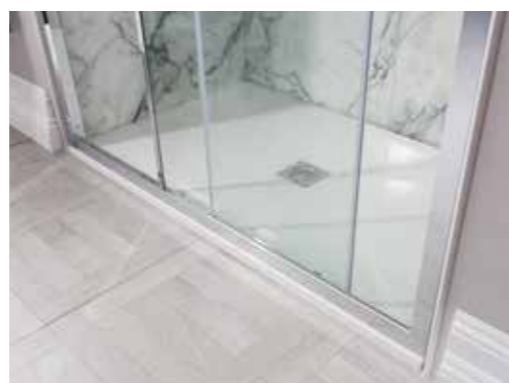

See pages 162-181 for the full collection.

Photo product list

Simpsons

Enclosure: 900 x 900mm
Shower Tray: 35mm Acrylic
900 x 900mm

Crosswater

Shower Valve: Watersquare 1000
Shower Head: Zion

Bauhaus

A stylish collection of basins, sanitaryware and a versatile range of bathroom furniture.