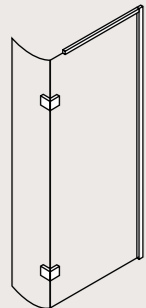

DESIGN WALK IN EASY ACCESS

FEATURES

- Simpsons Clear as standard
- 8mm toughened glass
- 15mm adjustment for easy fitting per panel
- Reversible design
- Powershower proof
- Suitable for wetroom application
- Silver finish frame
- Semi-frameless modern design
- Folding panel for easy access
- 180° hinge
- Frameless door
- Floor or tray mounted

DIAGRAMS

Walk In Easy Access