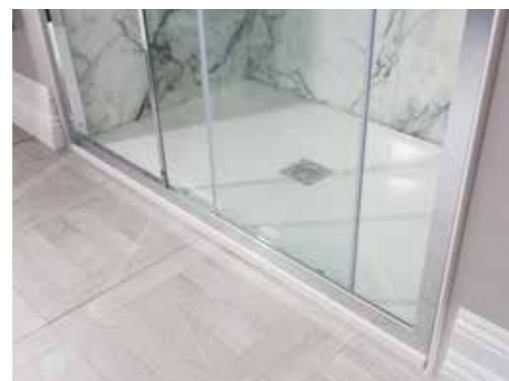

See pages 162-181 for the full collection.

Photo product list

Simpsons
Door: 1100mm (L/H)
Shower Tray: 1100 x 900mm

Crosswater
Shower Valve: Kai Lever
Shower Handset: Wisp
Shower Head: Central
Shower Arm: Rex Ceiling