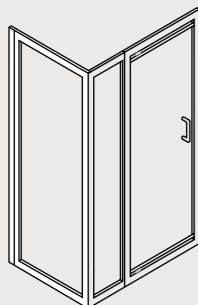

DIAGRAMS

Pivot Door with Inline Panel

Pivot Door with Inline Panel & Side Panel

Door opening

PIVOT DOOR WITH INLINE PANEL

Silver finish, clear glass

Width	Door Entry Width	Adjustment	Height	Product Code	PRICE (£)
1000mm	489	957 - 1017	1850	7135/7114	£575.00
1100mm	554	1055 - 1115	1850	7138/7153	£615.00
1200mm	660	1160 - 1220	1850	7141/7153	£645.00