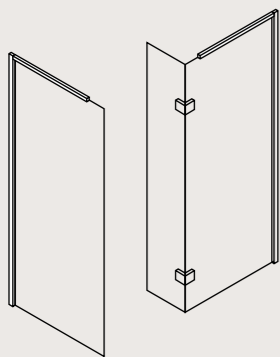

Walk In Easy Access with Walk In End Panel