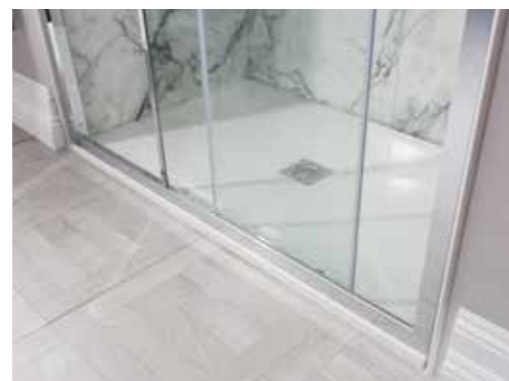

Photo product list

Simpsons
Enclosure: 1450mm
Shower Tray: Rectangular Stone Resin & Waste 900 x 1700mm

Crosswater
Shower Valve: Svelte
Shower Head: Glide

Bauhaus
Towel Rail: Elite

To see our full range of products ask your retailer or visit www.crosswater.co.uk