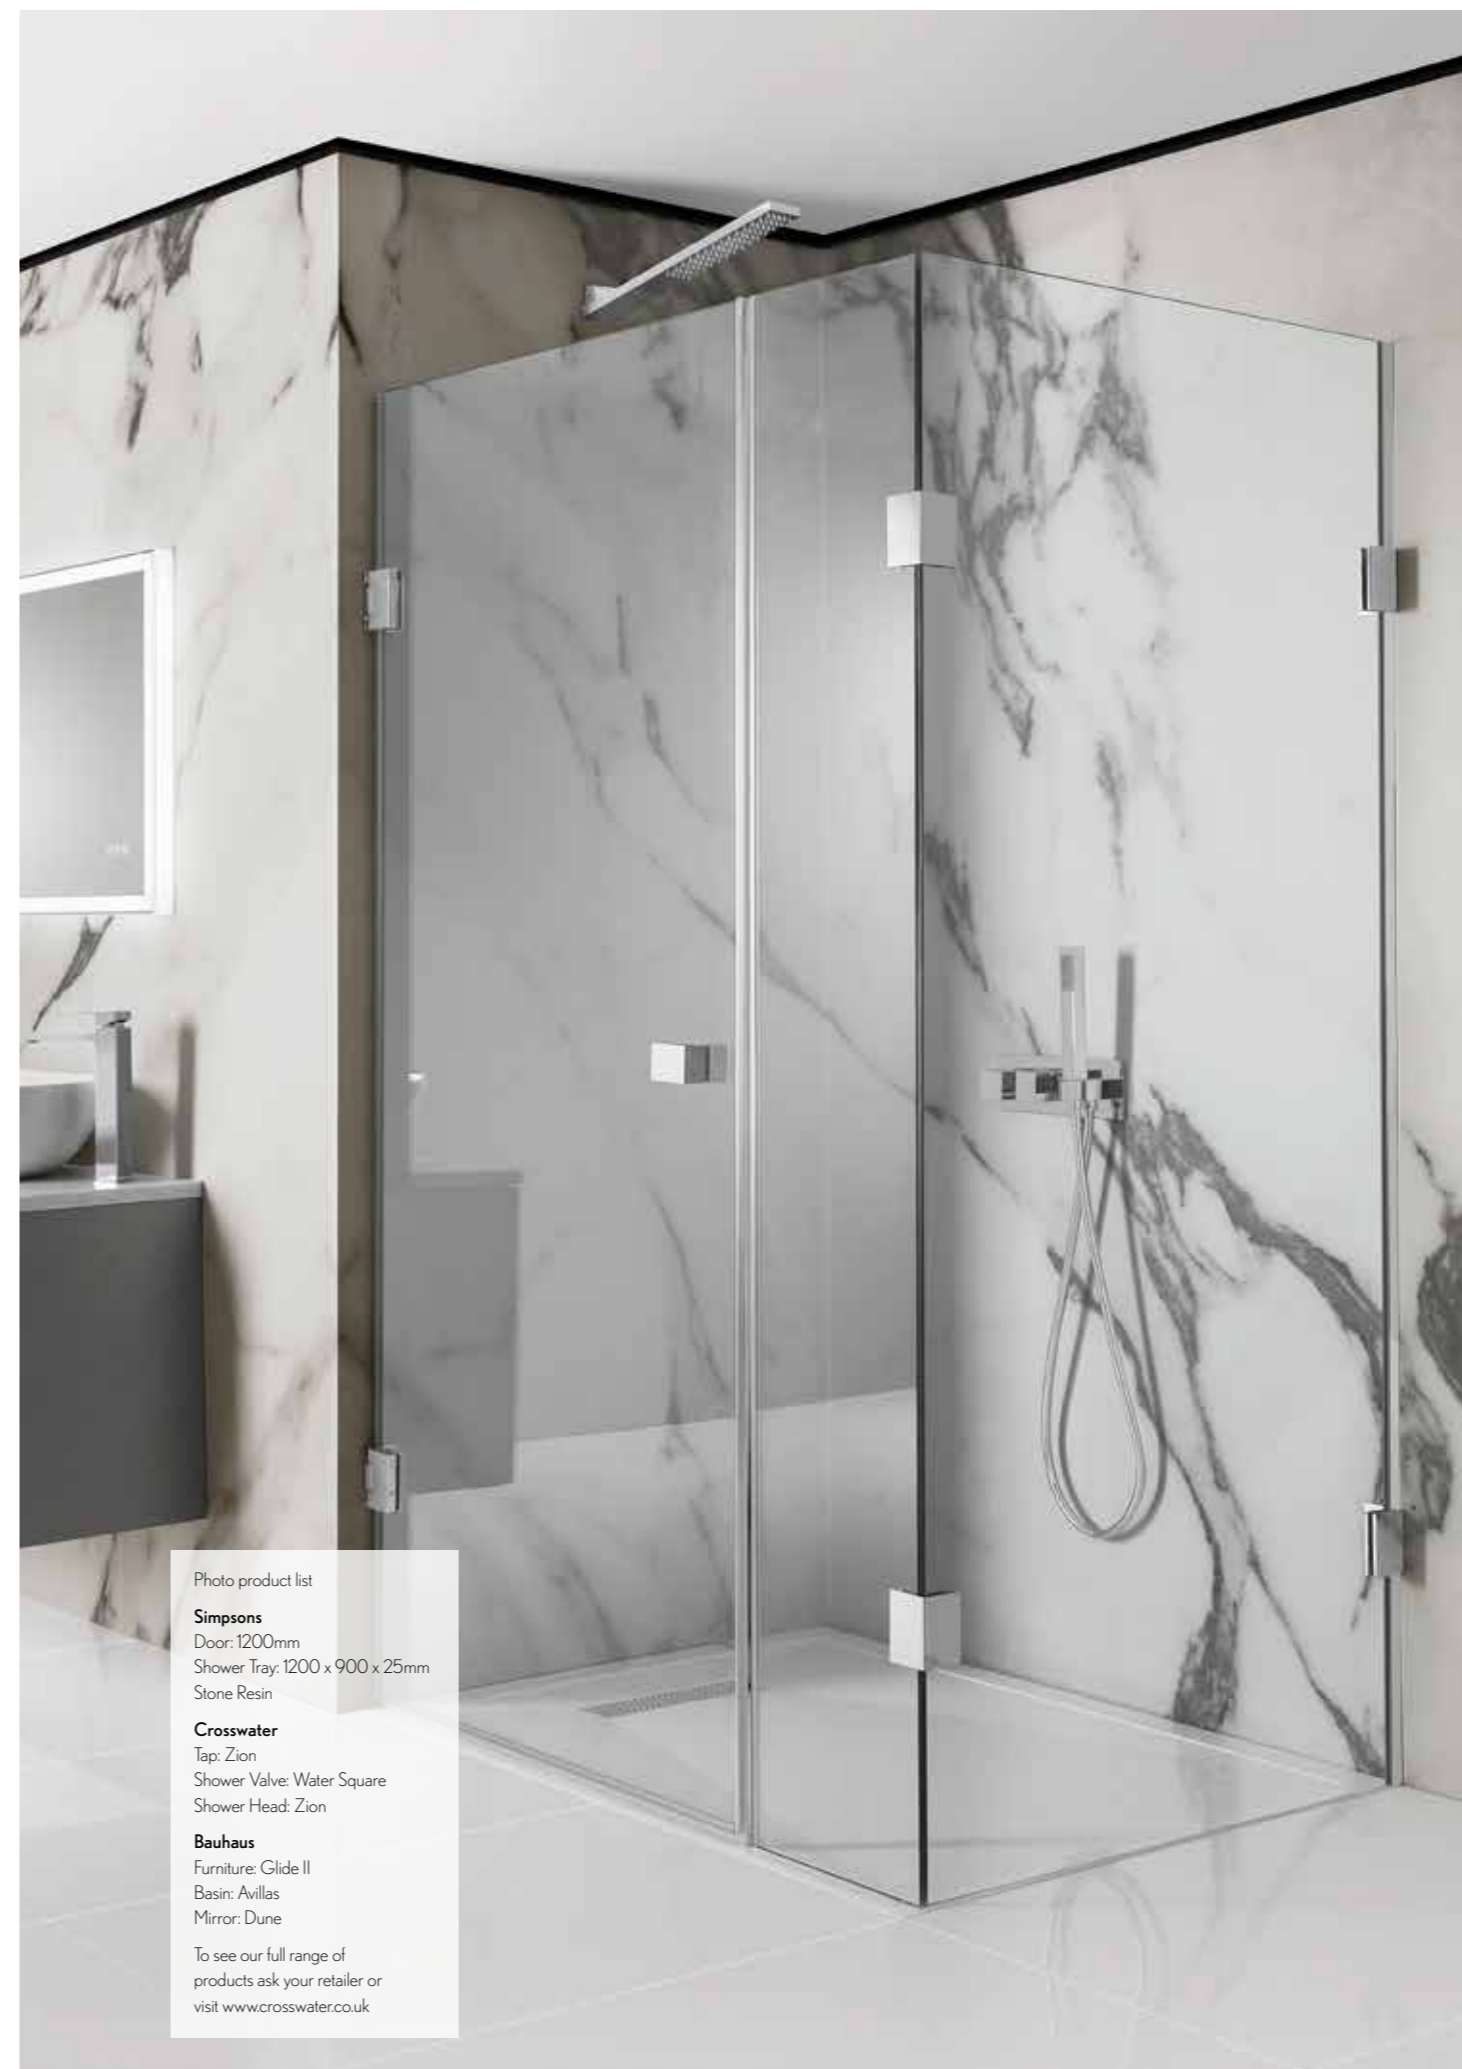

See pages 162-181 for the full collection.

Photo product list

Simpsons

Door: 1200mm
Shower Tray: 1200 x 900 x 25mm
Stone Resin

Crosswater

Tap: Zion
Shower Valve: Water Square
Shower Head: Zion

Bauhaus

Furniture: Glide II
Basin: Avillas
Mirror: Dune