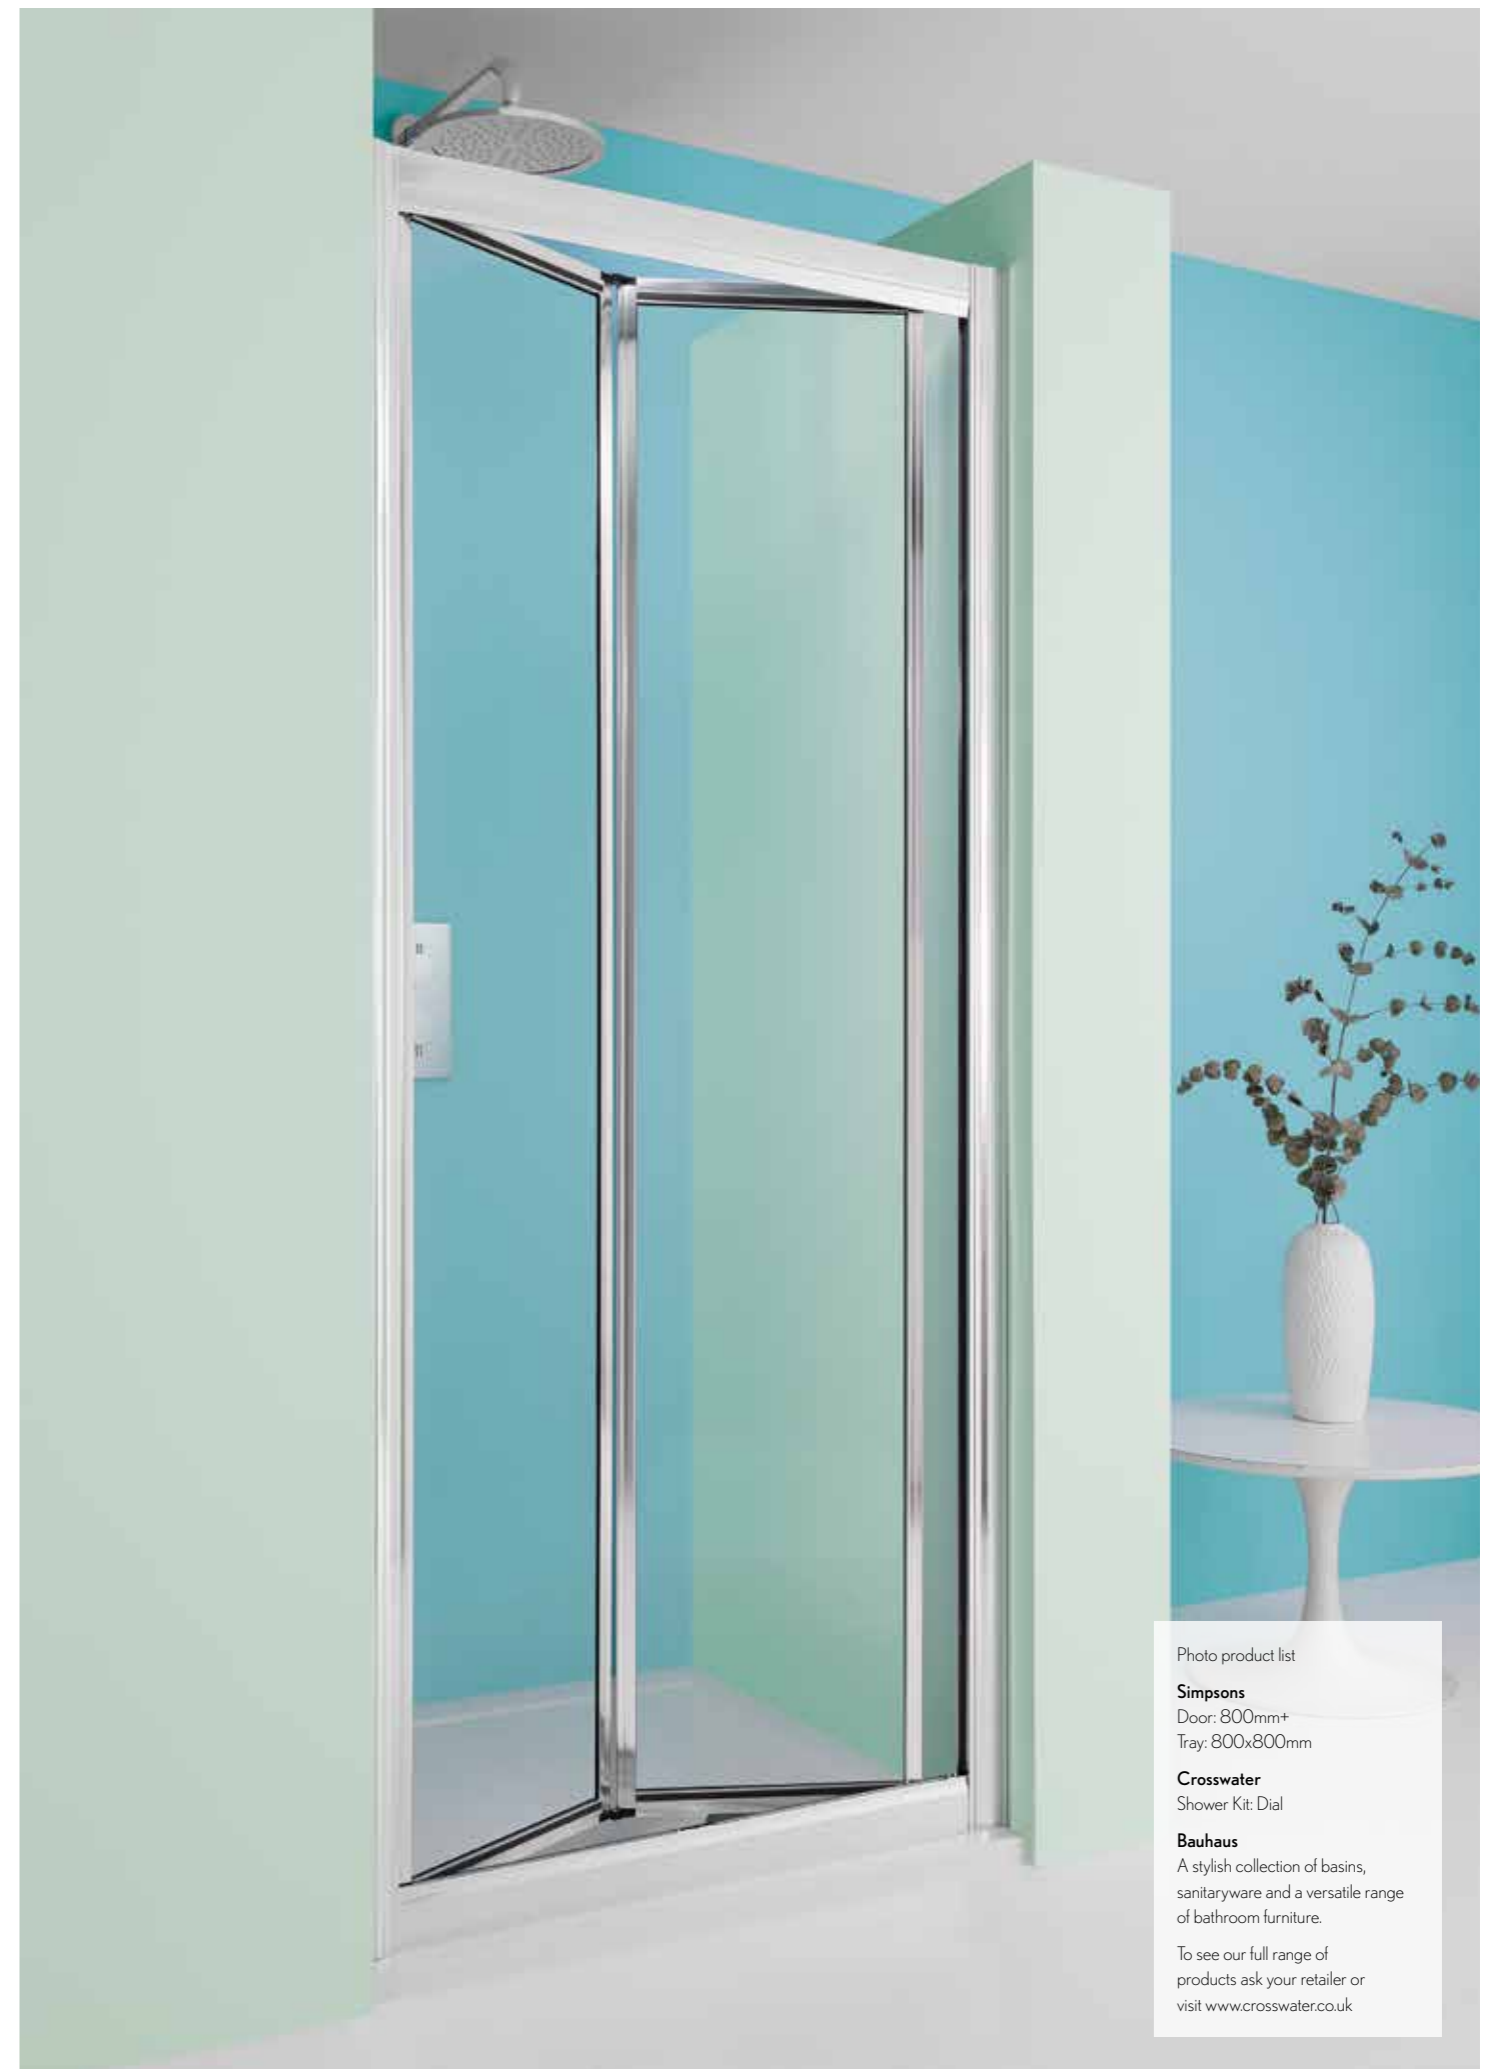

See pages 162-181 for the full collection.

Photo product list

Simpsons
Door: 800mm+
Tray: 800x800mm

Crosswater
Shower Kit: Dial

Bauhaus
A stylish collection of basins, sanitaryware and a versatile range of bathroom furniture.