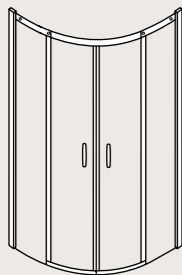

DIAGRAMS

Quadrant Double Door

Door opening

QUADRANT DOUBLE DOOR

Silver finish, clear glass

Width	Door Entry Width	Adjustment	Height	Product Code	PRICE (£)
900mm	540	875 - 890 (15mm per panel)	1950	TQDSC0900	£1079.00
1000mm	540	975 - 990 (15mm per panel)	1950	TQDSC1000	£1129.00