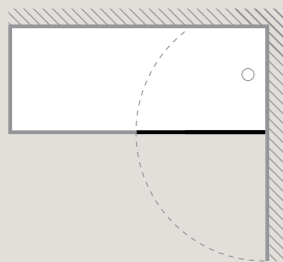

DESIGN SINGLE BATH SCREEN

FEATURES

- Simpsons Clear as standard
- 6mm toughened glass bath screen
- 20mm adjustment for easy fitting
- Reversible design
- Powershower proof
- Silver finish frame
- Semi-frameless modern design
- Frameless bath screen

DIAGRAMS

Bath Screen opening

SINGLE BATH SCREEN

Silver finish, clear glass

Width	Adjustment	Height	Product Code	PRICE (£)
850mm	850 - 870	1500	DBSSC0850	£235.00

Screen rotates through 180°

SINGLE BATH SCREEN WITH TOWEL RAIL

Silver finish, clear glass

Width	Adjustment	Height	Product Code	PRICE (£)
850mm	850 - 870	1500	DBSSC0850+TR	£285.00

Screen rotates through 180°