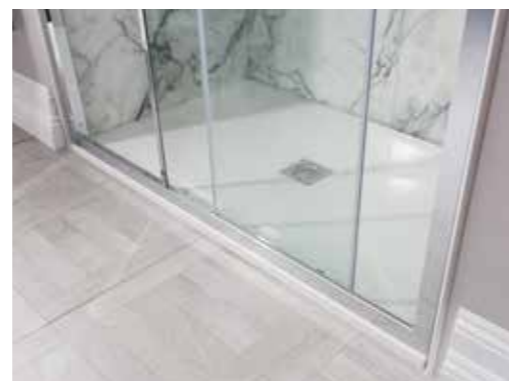

FEATURES

- Simpsons Clear as standard
- 8mm toughened glass hinged door
- 60mm adjustment for easy fitting
- Reversible design
- Powershower proof
- Silver finish frame
- Frameless hinged door

DIAGRAMS

FRAMELESS HINGED DOOR WITH INLINE PANEL

Silver finish, clear glass

Width	Door Entry Width	Adjustment	Height	Product Code	PRICE (£)
1000mm	561	953 - 1013	1950	6104/6315	£999.00
1100mm	626	1052 - 1112	1950	6105/6138	£999.00
1200mm	736	1162 - 1212	1950	6107/6138	£999.00

SIDE PANELS

Silver finish, clear glass

Width	Adjustment	Height	Product Code	PRICE (£)
700mm	660 - 690	1950	6117	£345.00
760mm	731 - 760	1950	6118	£345.00
800mm	763 - 792	1950	6119	£355.00
900mm	871 - 900	1950	6120	£365.00

Please note a side panel will add 8mm to the minimum width of a door

OPTIONS

Bracing bars	For a 3-sided enclosure two Classic bracing bars are required - see page 196			
Frame extension profiles	For frame extension profiles 17mm & 45mm, please refer to page 196			
Handle option	Classic 90° handle	0190	£55.00	

For additional sundries, please see page 196

SHOWER TRAYS & WASTES

From high quality acrylic to 100% natural stone resin, our extensive range of shower trays are available in an array of shapes and sizes to suit your individual bathroom space and requirements.

See pages 162-181 for the full collection.

Photo product list

Simpsons
Door: 1200mm
Tray: 900x1200mm

Crosswater
A unique range of designer brassware solutions.

Bauhaus
A stylish collection of basins, sanitaryware and a versatile range of bathroom furniture.

To see our full range of products ask your retailer or visit www.crosswater.co.uk