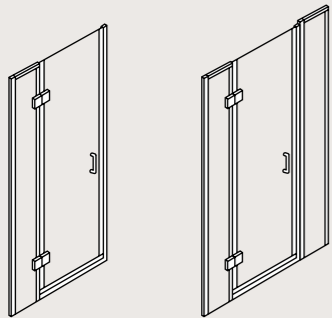

TEN HINGED DOOR WITH INLINE PANEL

FEATURES

- Simpsons Clear as standard
- 10mm toughened glass
- 30mm adjustment for easy fitting
- Reversible design
- Powershower proof
- Silver finish frame
- Frameless hinged door
- Floor or tray mounted

DIAGRAMS

Hinged Door with Inline Panel

Hinged Door with 2 Inline Panels (1200 & 1400mm)