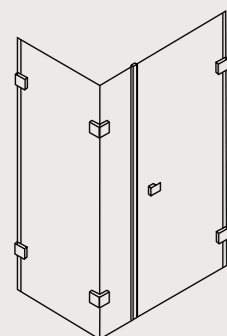

Hinged Door with Side Panel