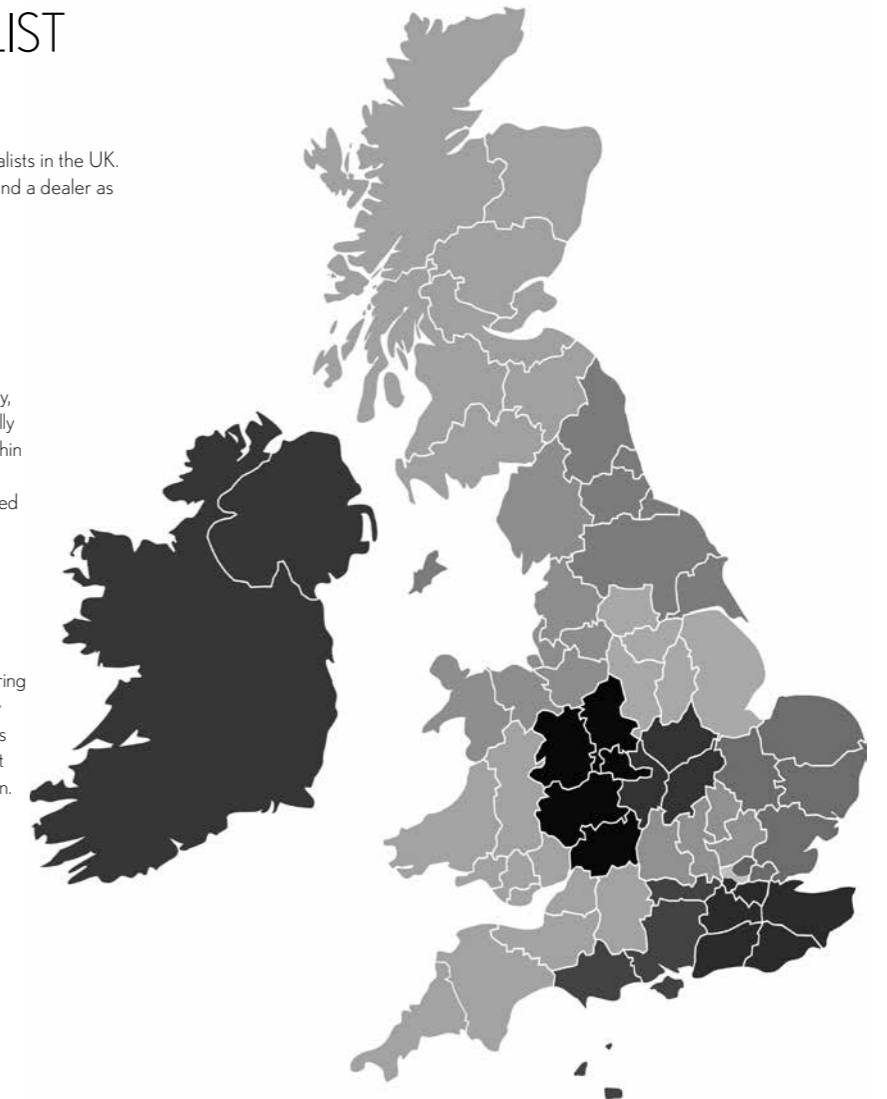

THERE'S A LOCAL BATHROOM SPECIALIST NEAR YOU

There are almost 600 independent bathroom retail specialists in the UK. The 'Where to Buy' feature on our website allows you to find a dealer as close to home as possible.

These stores present the largest choice of our products locally, including approved dealer status for Digital, Mike Pro and Kelly Hoppen ranges. Some outlets display products and ideas within dedicated "Crosswater Shop-in-Shop areas", some demo products are fully working and you can consult with fully trained sales people on all aspects of your bathroom project.

Specialists in at least one of our brands, with most stores offering a wide range of Crosswater products from within high quality display settings including many of the products featured in this catalogue. Stores have a knowledgeable Crosswater product expert available from initial visit through design and installation.