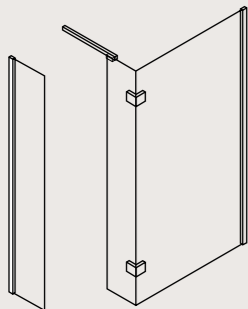

Double Sided Walk In Enclosure with Walk In End Panel