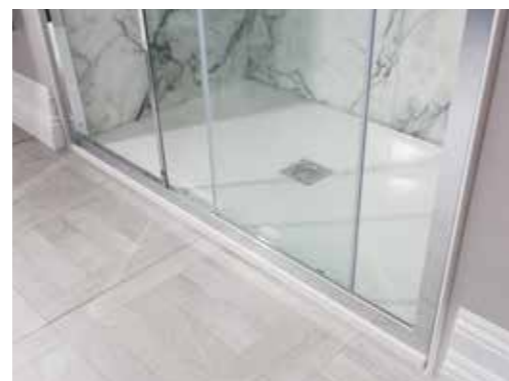

See pages 162-181 for the full collection.

Photo product list

Simpsons
Door: 1500mm
Shower Tray: Rectangular Stone Resin & Waste 800 x 1500mm

Crosswater
Shower Valve: Belgravia Lever
Shower Head: Elegance
Shower Arm: Rex Ceiling