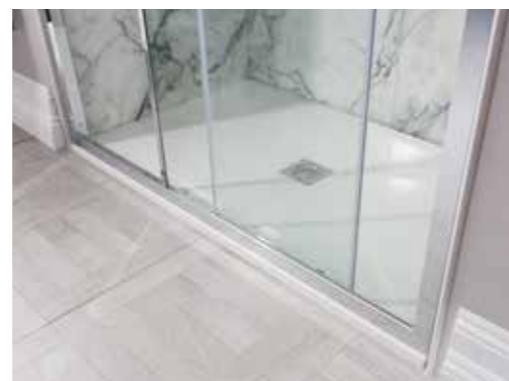

See pages 162-181 for the full collection.

Photo product list

Simpsons

Double hinged door: 800mm

Crosswater

Shower Kit: Wisp Package 1 with Designer Wall Outlet
Shower Valve: Kai Lever

Bauhaus

A stylish collection of basins, sanitaryware and a versatile range of bathroom furniture.