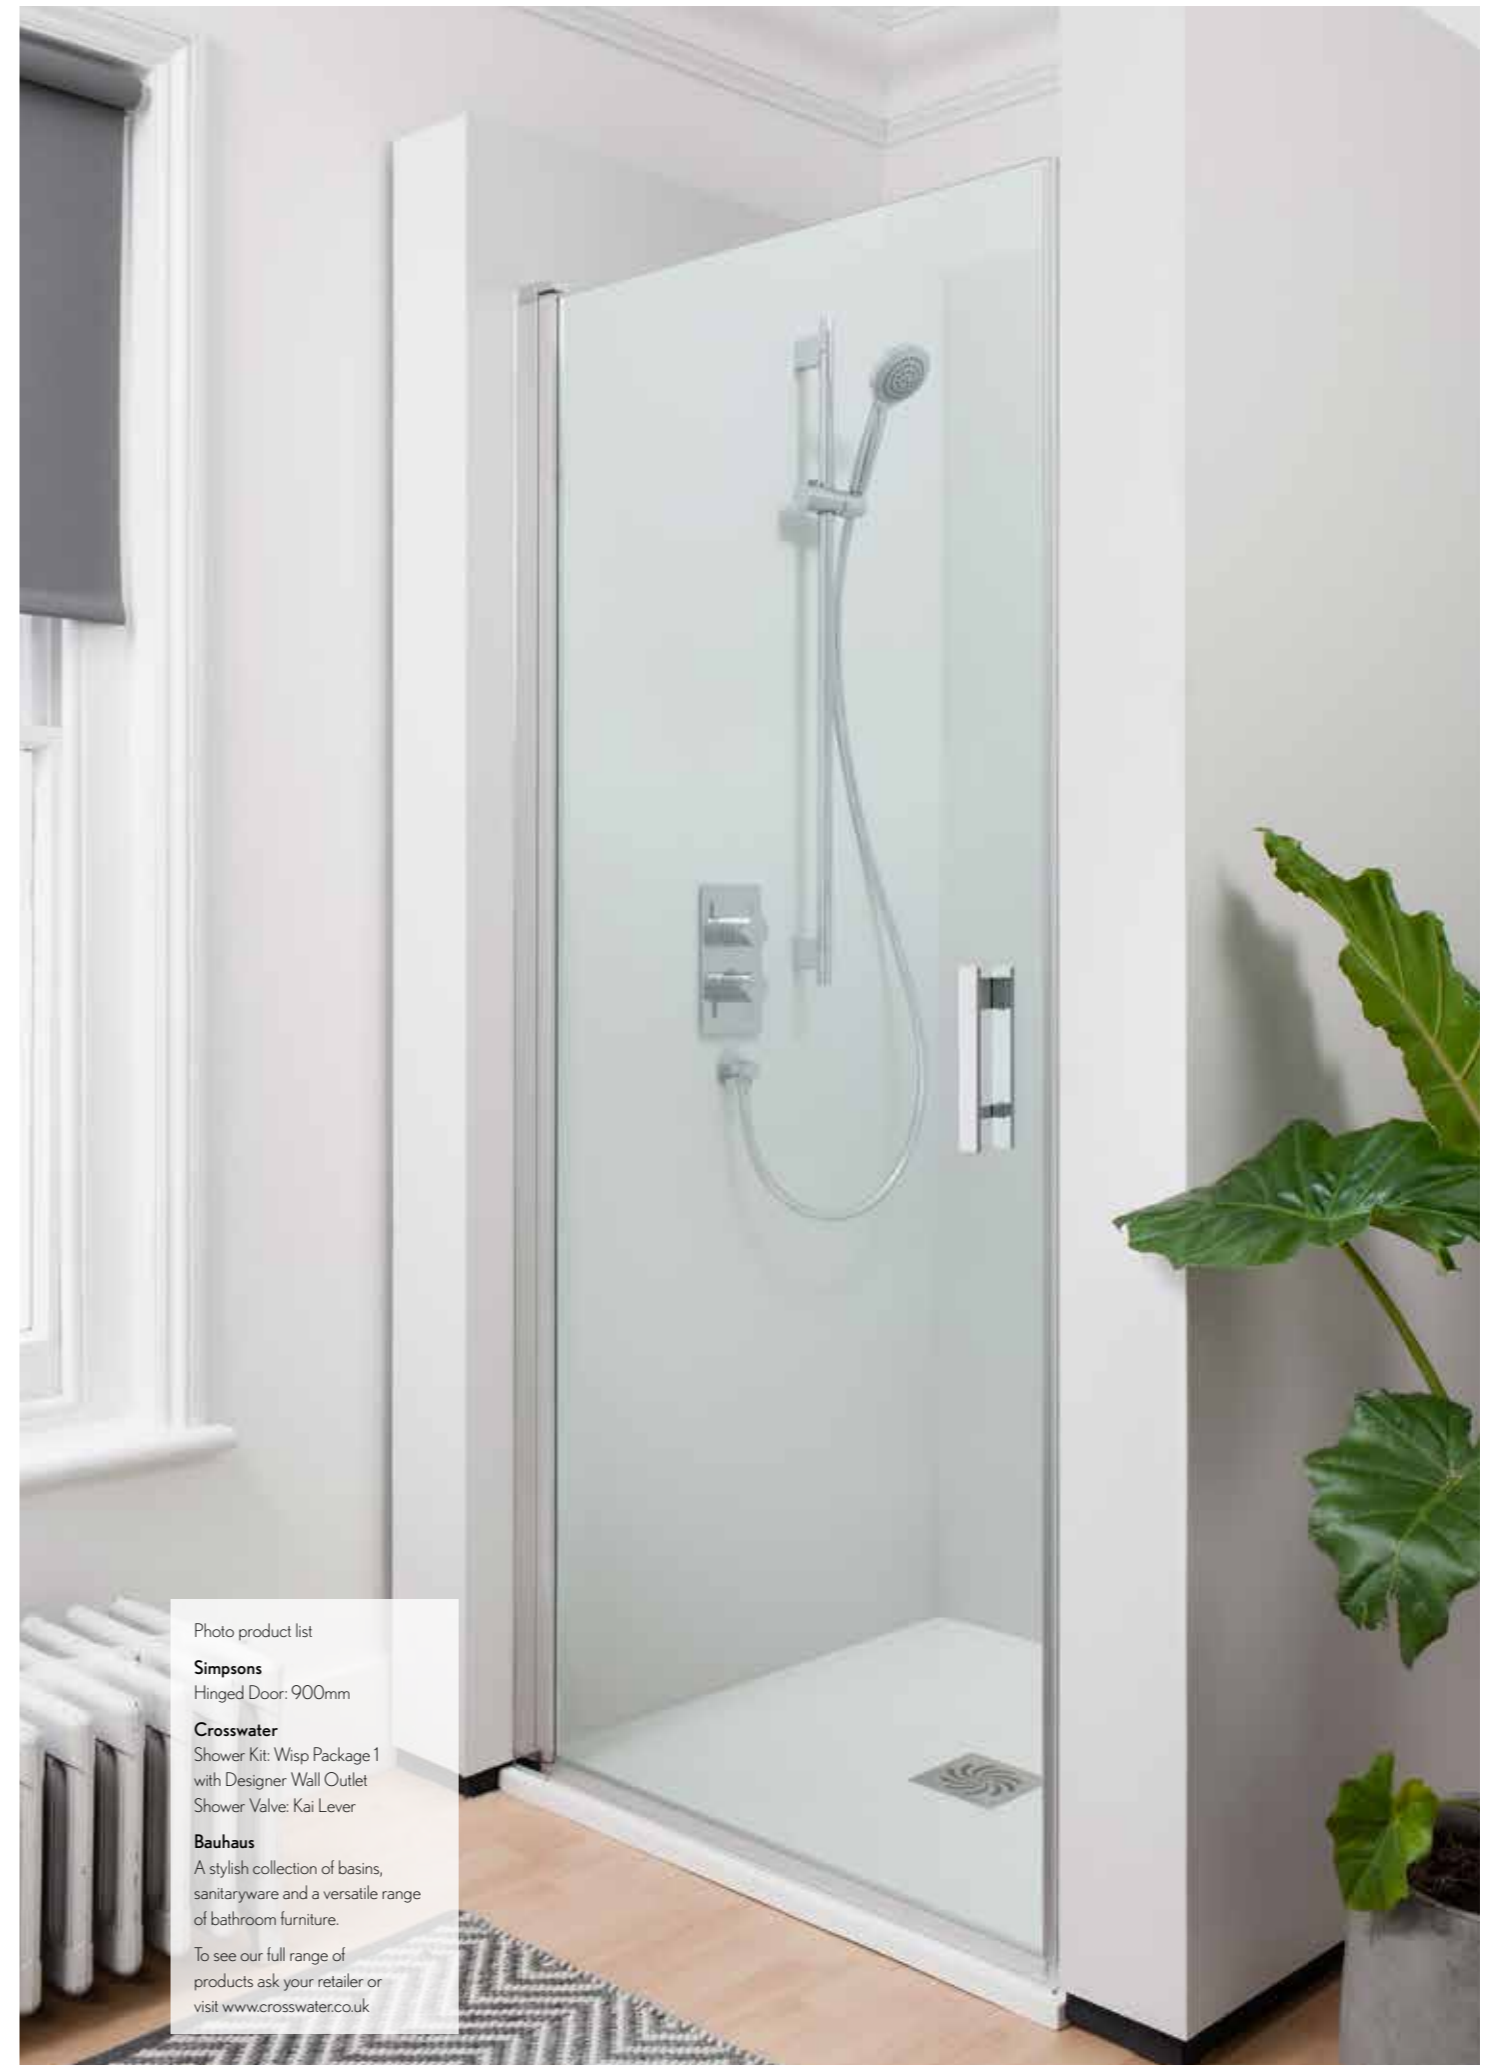

See pages 162-181 for the full collection.

Photo product list

Simpsons
Hinged Door: 900mm

Crosswater
Shower Kit: Wisp Package 1
with Designer Wall Outlet
Shower Valve: Kai Lever

Bauhaus
A stylish collection of basins,
sanitaryware and a versatile range
of bathroom furniture.