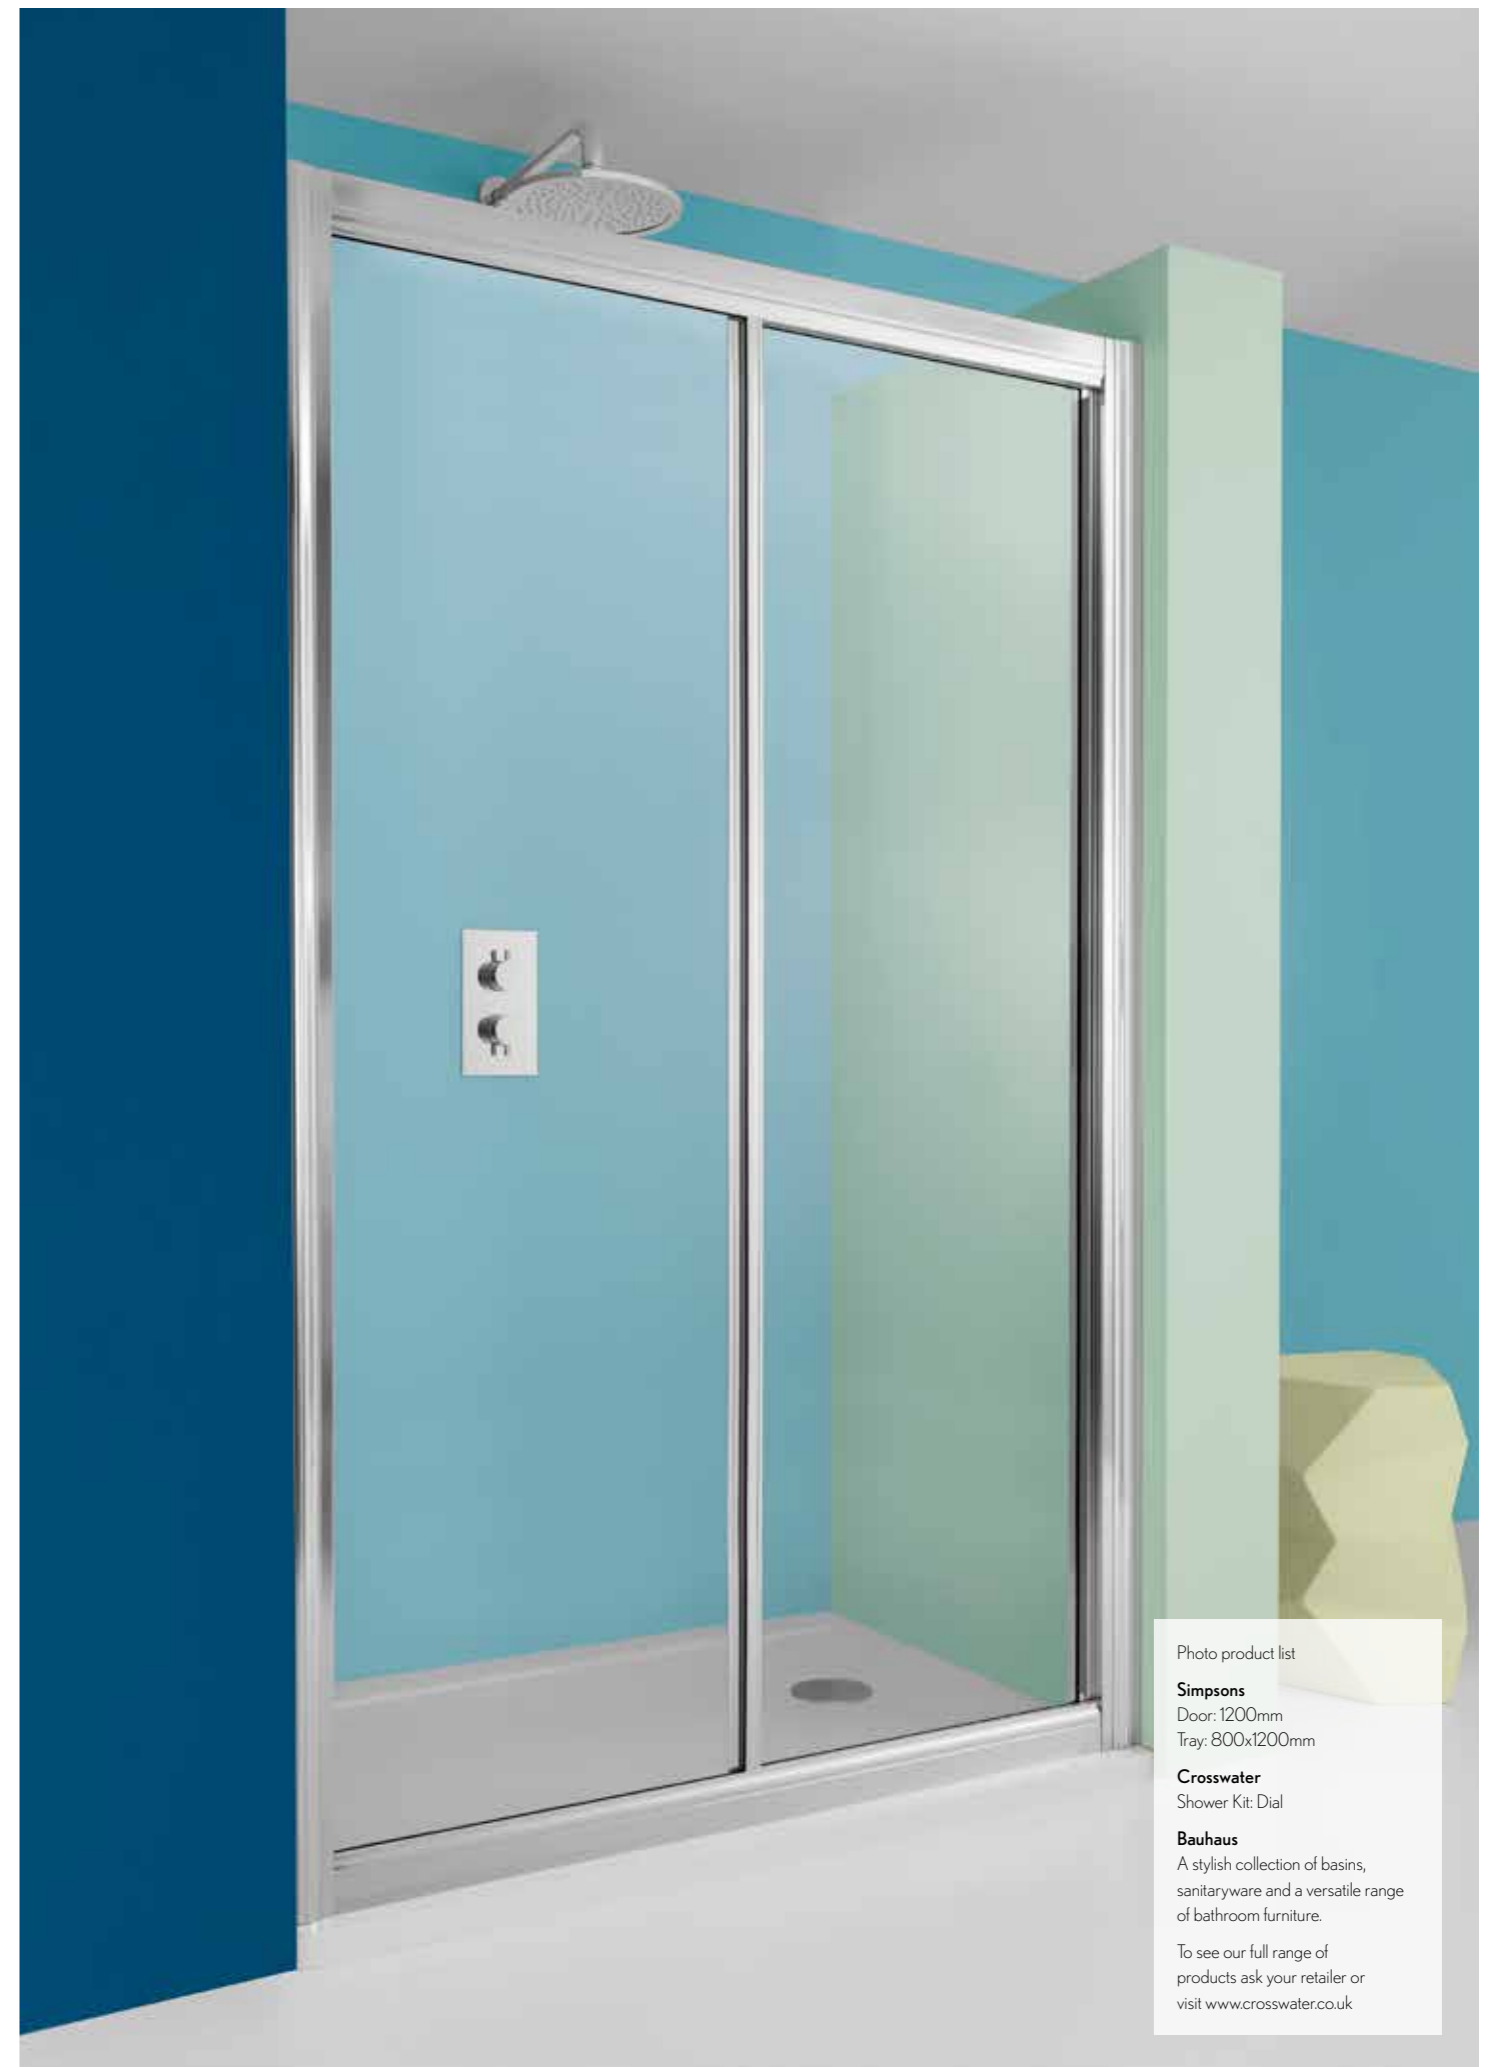

See pages 162-181 for the full collection.

Photo product list

Simpsons
Door: 1200mm
Tray: 800x1200mm

Crosswater
Shower Kit: Dial

Bauhaus
A stylish collection of basins, sanitaryware and a versatile range of bathroom furniture.