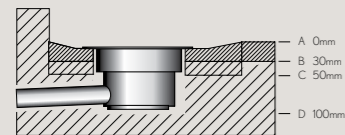

LEVEL ACCESS & 40MM SHOWER TRAYS

FEATURES

30mm low profile shower trays allow the easy installation of level access wetrooms in any domestic application
Improved thermal insulation
Eco-friendly product

SPECIFICATIONS

30mm

A 0mm
B 30mm Shower tray / floor panel 20/30mm
C 50mm Support panel 20mm
D 100mm Waste space

40mm