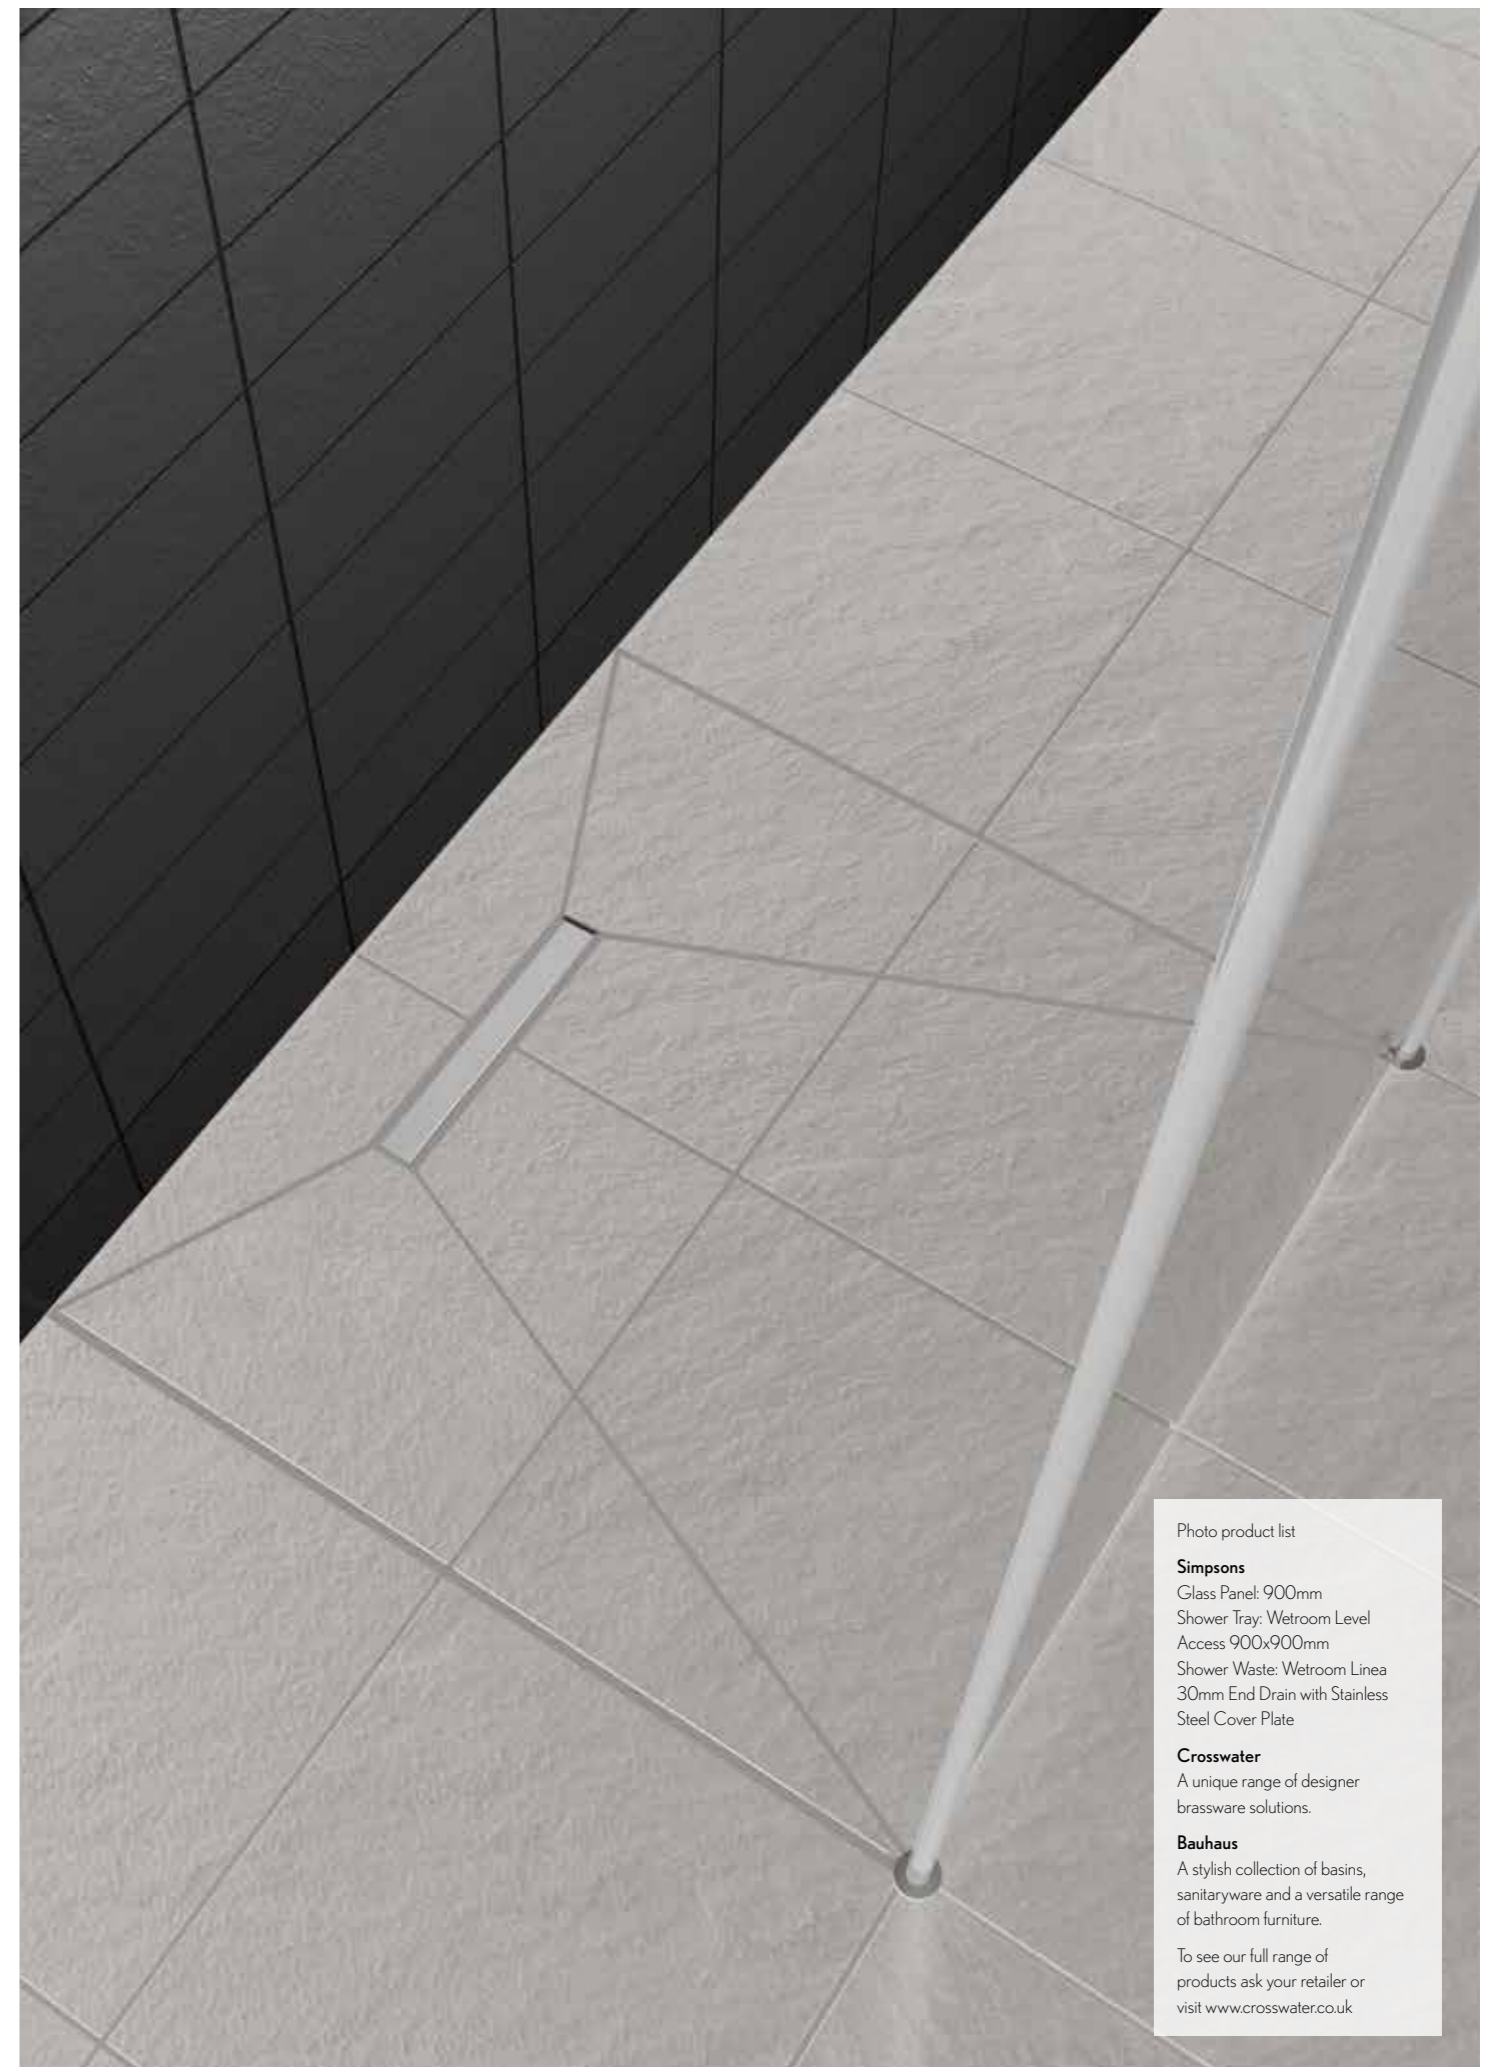

Wall / floor panels

We advise using panels in all wet areas to ensure both your walls and floor remain fully water resistant, see page 196 for details.

Photo product list

Simpsons

Glass Panel: 900mm
Shower Tray: Wetroom Level Access 900x900mm
Shower Waste: Wetroom Linea 30mm End Drain with Stainless Steel Cover Plate