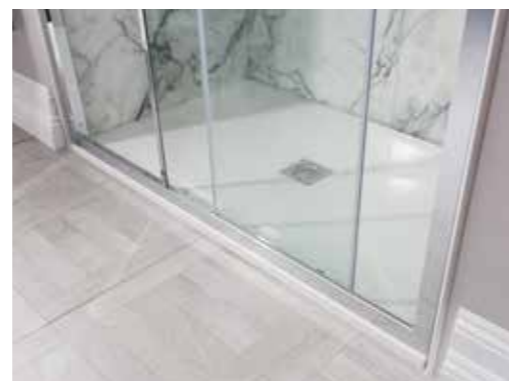

Photo product list

Simpsons
Door: 1200mm
Tray: 800x1200mm

Crosswater
Shower Kit: Dial

Bauhaus
A stylish collection of basins, sanitaryware and a versatile range of bathroom furniture.

To see our full range of products ask your retailer or visit www.crosswater.co.uk