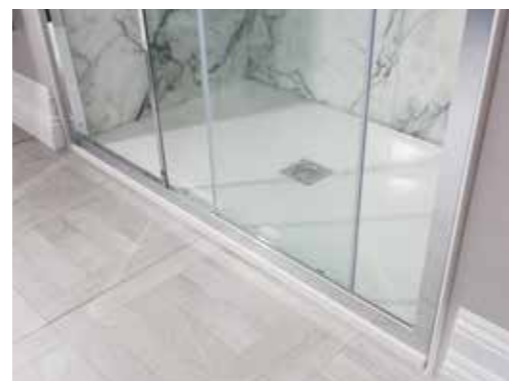

See pages 162-181 for the full collection.

Photo product list

Simpsons

Walk In Panel: 1200mm
Shower Tray: 1200 x 900 x 25mm
Stone Resin

Crosswater

Tap: Zion
Shower Valve: Water Square
Shower Head: Zion

Bauhaus