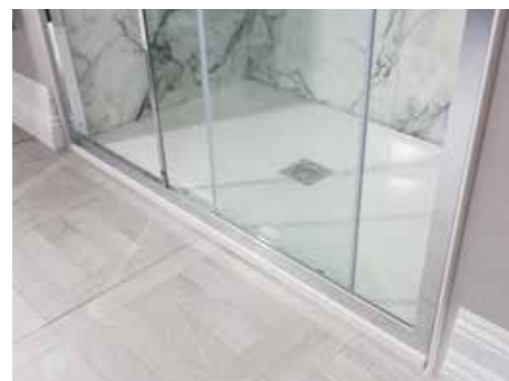

See pages 162-181 for the full collection.

Photo product list

Simpsons
Door: 1200mm
Tray: 900x1200mm

Crosswater
Shower Valve: Belgravia
Shower Head: Belgravia

Bauhaus
A stylish collection of basins, sanitaryware and a versatile range of bathroom furniture.