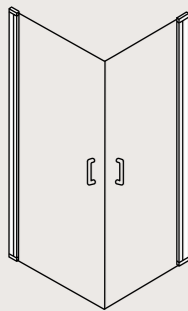

DIAGRAMS

Corner Entry

Door opening

CLICK EASY ACCESS DOUBLE HINGED DOOR

Silver finish, clear glass

Width	Door Entry Width	Adjustment	Height	Product Code	PRICE (£)
800mm	672	770 - 800	1950	NCESC0800	£689.00
900mm	772	870 - 900	1950	NCESC0900	£699.00