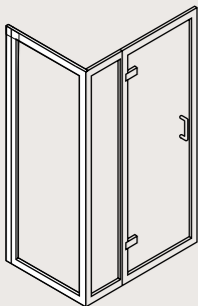

Frameless Hinged Door with Inline Panel & Side Panel