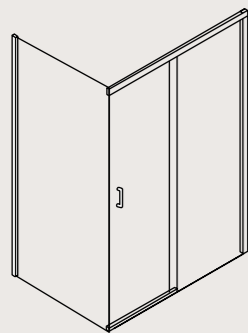

Single Slider with Side Panel