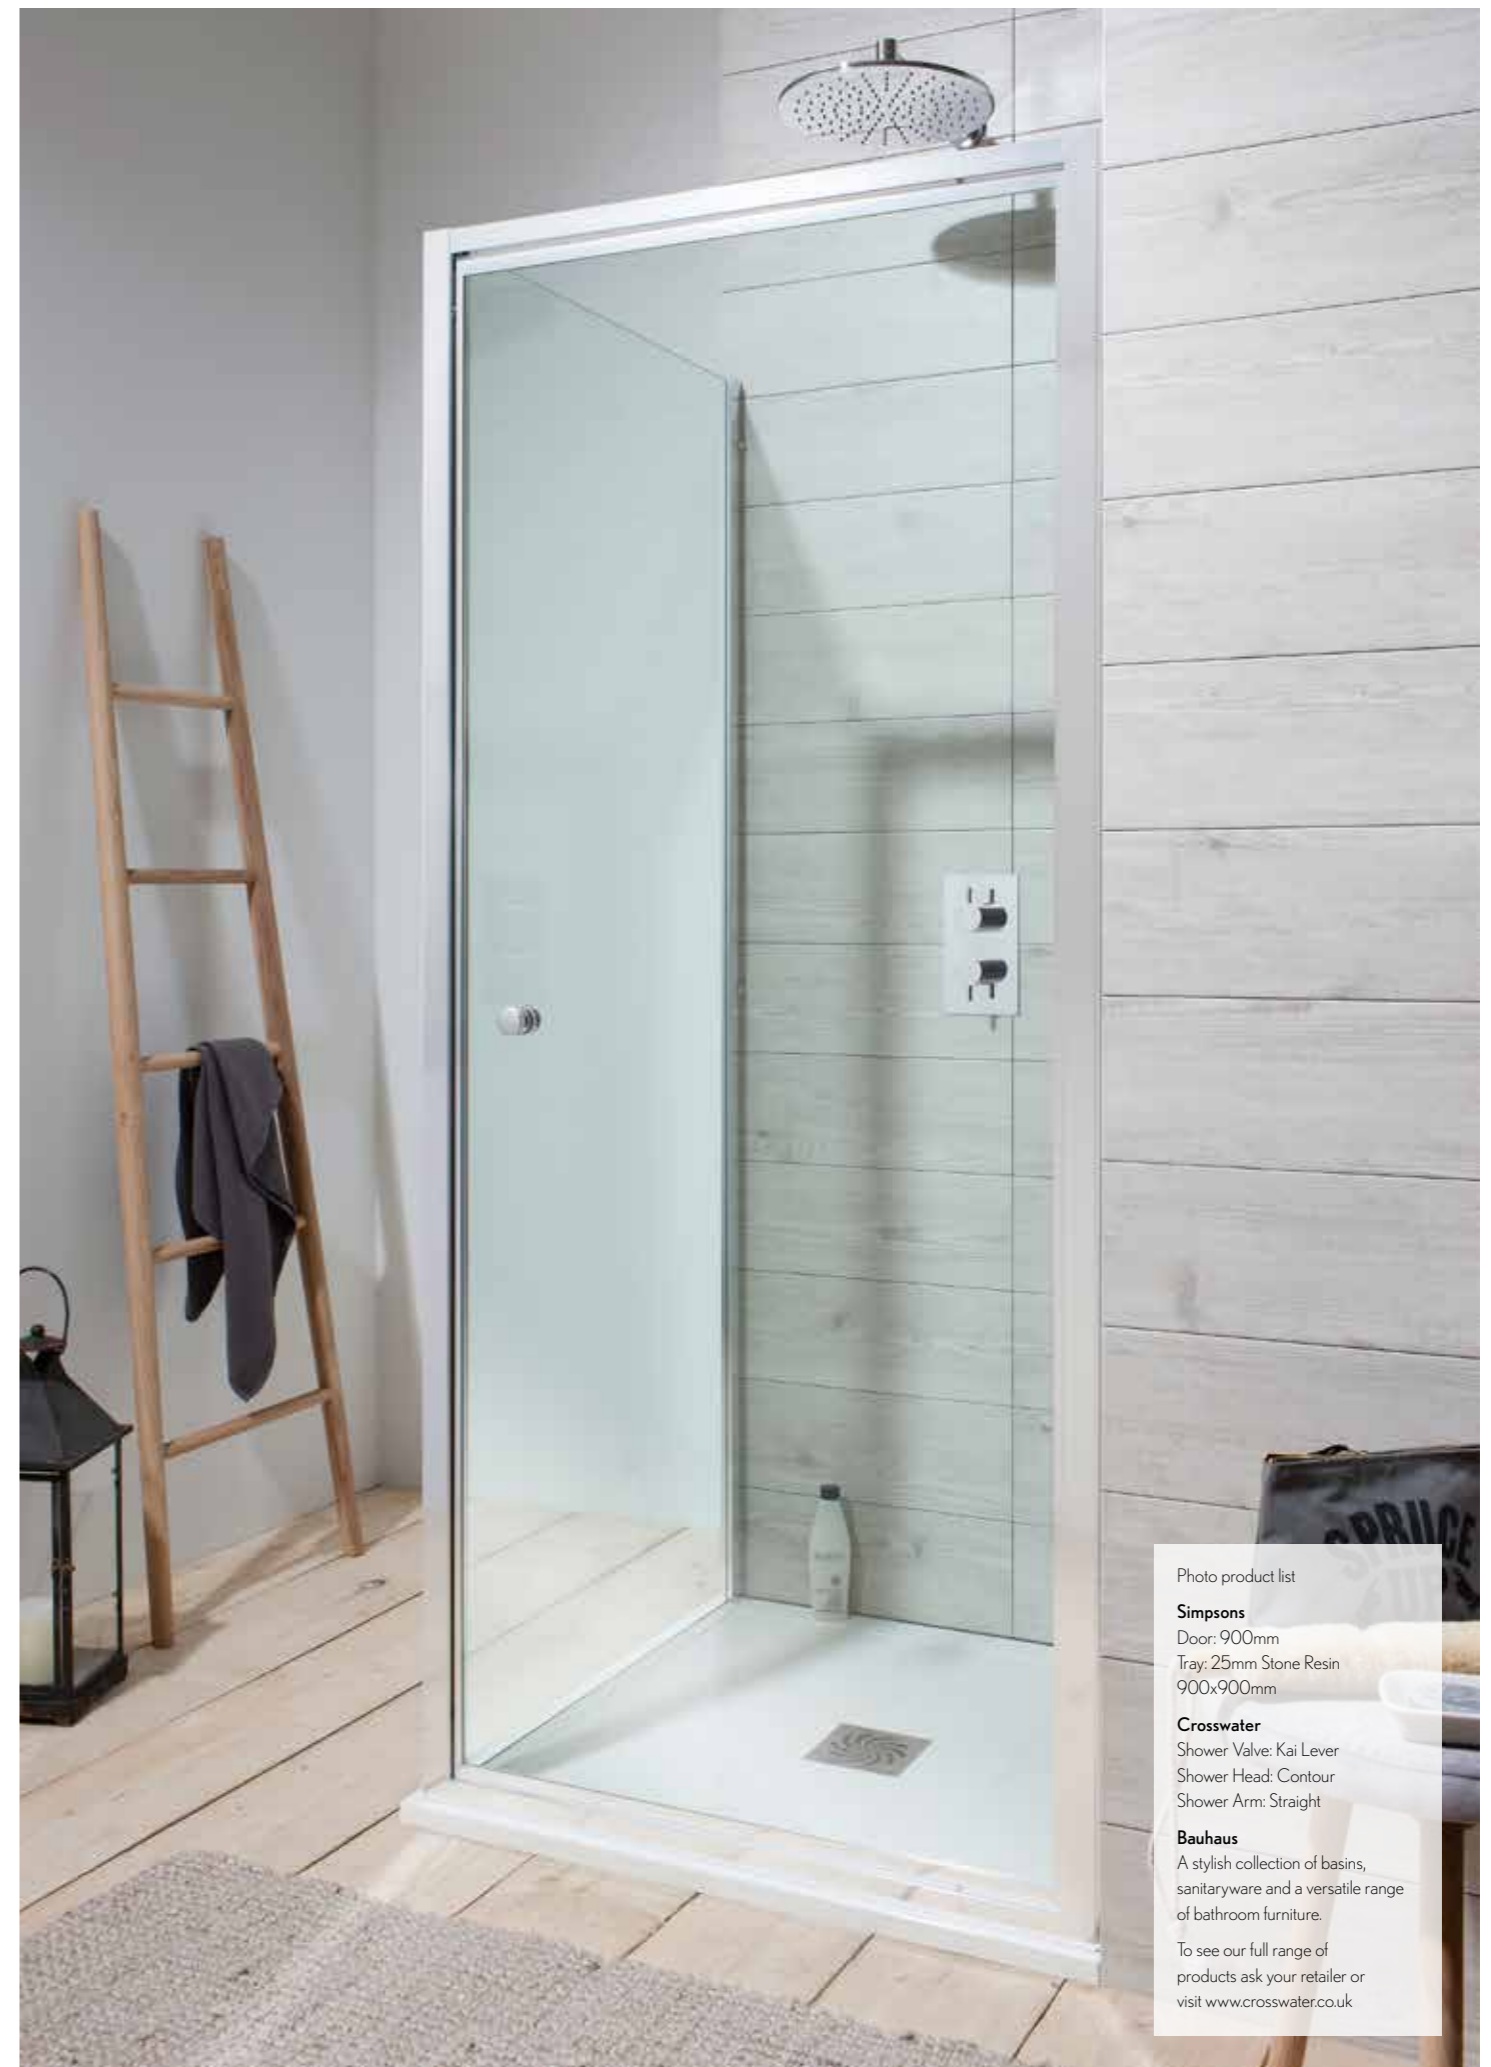

See pages 162-181 for the full collection.

Photo product list

Simpsons

Door: 900mm
Tray: 25mm Stone Resin
900x900mm

Crosswater

Shower Valve: Kai Lever
Shower Head: Contour
Shower Arm: Straight

Bauhaus

A stylish collection of basins, sanitaryware and a versatile range of bathroom furniture.

To see our full range of products ask your retailer or visit www.crosswater.co.uk

EDGE INFOLD DOOR

FEATURES

- Simpsons Clear as standard
- 6mm toughened glass pivot door
- 30mm adjustment for easy fitting
- Reversible design
- Powershower proof
- Silver finish frame