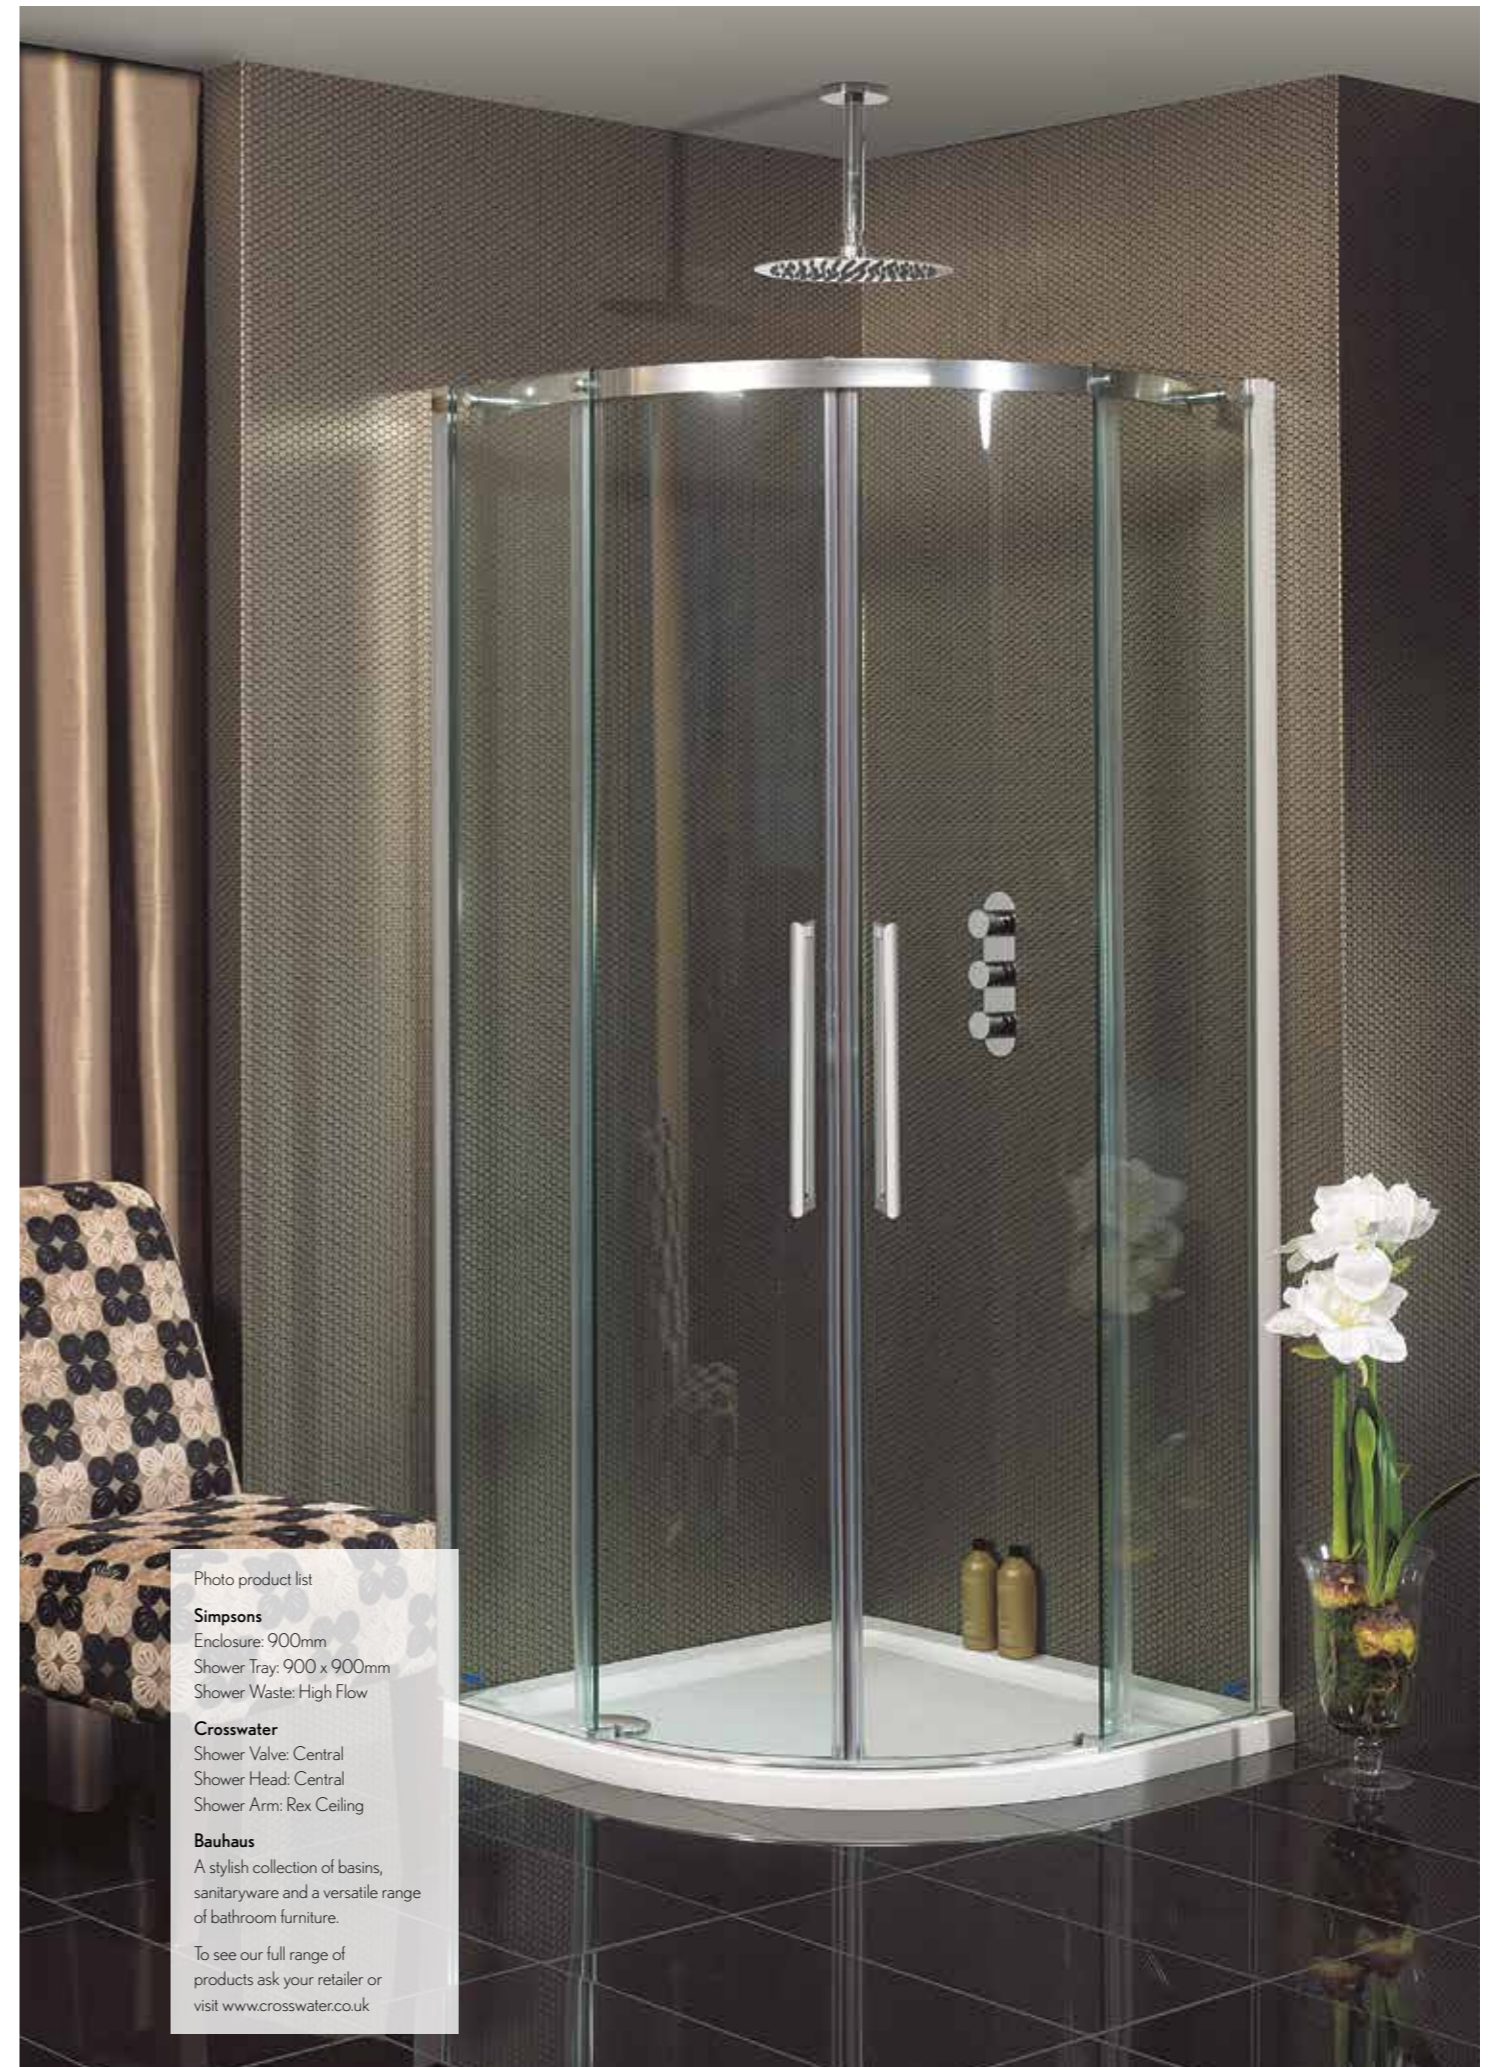

This enclosure requires a shower tray with a minimum ledge of 60mm.

For additional sundries, please see page 196

CHOOSE LUXURIOUS 10mm FRAMELESS GLASS FOR THE LATEST IN MODERN MINIMALIST STYLING

SHOWER TRAYS & WASTES

From high quality acrylic to 100% natural stone resin, our extensive range of shower trays are available in an array of shapes and sizes to suit your individual bathroom space and requirements.

See pages 162-181 for the full collection.

Photo product list

Simpsons

Enclosure: 900mm
Shower Tray: 900 x 900mm
Shower Waste: High Flow

Crosswater

Shower Valve: Central
Shower Head: Central
Shower Arm: Rex Ceiling

Bauhaus

A stylish collection of basins, sanitaryware and a versatile range of bathroom furniture.