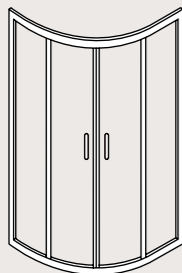

DIAGRAMS

Luxury Curved Quadrant

Door opening

LUXURY CURVED QUADRANT

Silver finish, clear glass

Width	Door Entry Width	Adjustment	Height	Product Code	PRICE (£)
800 x 800mm	406	Door 420	1850 Panels 765 - 790	5306	£519.00
900 x 900mm	510	Door 510	1850 Panels 865 - 890	5305	£599.00
900 x 760mm	433	Door 440	1850 Panel (760) 735 - 750 Panel (900) 865 - 890	5314	£599.00
1200 x 800mm	406	Door 460	1850 Panel (800) 765 - 790 Panel (1200) 1165 - 1190	5316	£679.00
1200 x 900mm	510	Door 510	1850 Panel (900) 865 - 890 Panel (1200) 1165 - 1190	5318	£679.00