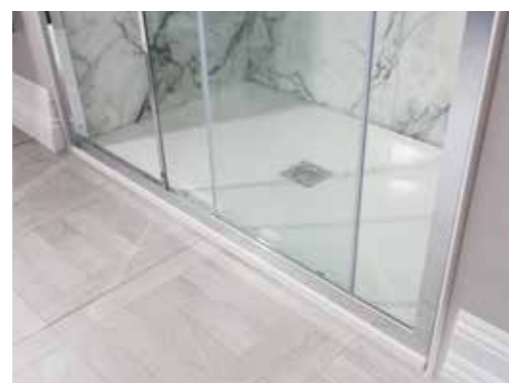

Polished stainless steel finish, clear glass

Width	Door Entry Width	Adjustment	Height	Product Code	PRICE (£)
1000mm (800 Door / 200 Panel)	730	970 - 985	2000	ZHDSC0800/ZIPSC0200	£1169.00
1100mm (800 Door / 300 Panel)	730	1070 - 1085	2000	ZHDSC0800/ZIPSC0300	£1189.00
1100mm (900 door / 200 Panel)	830	1070 - 1085	2000	ZHDSC0900/ZIPSC0200	£1199.00
1200mm (900 door / 300 Panel)	830	1170 - 1185	2000	ZHDSC0900/ZIPSC0300	£1219.00

HINGED DOOR WITH INLINE & FIXED PANEL

Polished stainless steel finish, clear glass

Width	Door Entry Width	Fixed Panel Adj.	Height	Product Code	PRICE (£)
1000 x 800mm 975mm*	730	775 - 790	2000	ZHDSC0800/ZIPSC0200/ ZFPSC0800	£1569.00
1100 x 800mm 1075mm*	830	775 - 790	2000	ZHDSC0900/ZIPSC0200/ ZFPSC0800	£1599.00
1200 x 800mm 1175mm*	830	775 - 790	2000	ZHDSC0900/ZIPSC0300/ ZFPSC0800	£1619.00
1000 x 900mm 975mm*	730	875 - 890	2000	ZHDSC0800/ZIPSC0200/ ZFPSC0900	£1599.00
1100 x 900mm 1075mm*	830	875 - 890	2000	ZHDSC0900/ZIPSC0200/ ZFPSC0900	£1629.00
1200 x 900mm 1175mm*	830	875 - 890	2000	ZHDSC0900/ZIPSC0300/ ZFPSC0900	£1649.00

*Fixed width when used with a fixed panel.

Wall hinges must be secured to a solid wall.

SHOWER TRAYS & WASTES

From high quality acrylic to 100% natural stone resin, our extensive range of shower trays are available in an array of shapes and sizes to suit your individual bathroom space and requirements.

See pages 162-181 for the full collection.

Photo product list

Simpsons

Door: 1200mm
Shower Tray: 1200 x 900 x 25mm
Stone Resin

Crosswater

Tap: Zion
Shower Valve: Water Square
Shower Head: Zion

Bauhaus

Furniture: Glide II
Basin: Avillas
Mirror: Dune

To see our full range of products ask your retailer or visit www.crosswater.co.uk