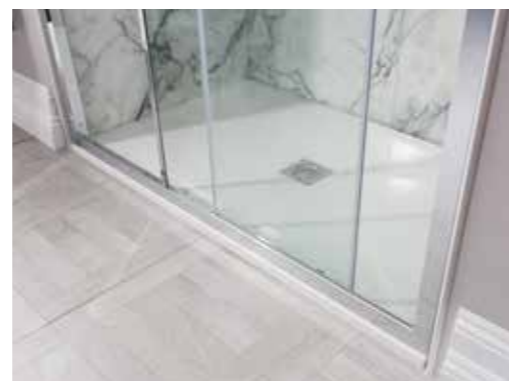

See pages 162-181 for the full collection.

Photo product list

Simpsons
 Panels: Walk In Panel 1400mm
 Return Panel: 400mm
 Shower Tray: 25mm Stone Resin
 1400 x 800mm

Crosswater
 Shower Valve: Water Square
 Shower Head: Zion
 Shower Arm: Rex Ceiling