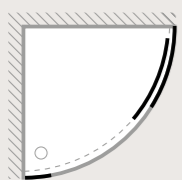

DIAGRAMS

Quadrant Single Door

Door opening

QUADRANT SINGLE DOOR

Bright polished nickel finish, clear glass

Width	Door Entry Width	Adjustment	Height	Product Code	PRICE (£)
800mm	410	760 - 780	1950	ARC48	£1099.00