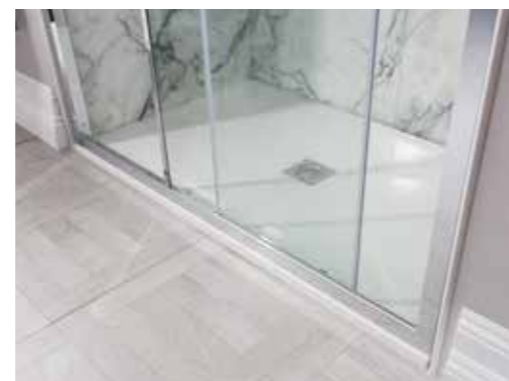

From high quality acrylic to 100% natural stone resin, our extensive range of shower trays are available in an array of shapes and sizes to suit your individual bathroom space and requirements.

See pages 162-181 for the full collection.