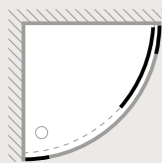

Door opening

QUADRANT SINGLE DOOR

Silver finish, clear glass

Width	Door Entry Width	Adjustment	Height	Product Code	PRICE (£)
900 x 900mm	460	Door 460 Panels 865 - 890	1850	5331	£569.00
900 x 760mm	460	Door 460 Panel (760) 735 - 750 Panel (900) 865 - 890 (door slides back onto 900 panel)	1850	5332	£569.00
1000 x 800mm	460	Door 460 Panel (1000) 965 - 990 Panel (800) 765 - 790 (door slides back onto 1000 panel)	1850	5336	£629.00
1200 x 800mm	460	Door 460 Panel (1200) 1165 - 1190 Panel (900) 765 - 790 (door slides back onto 900 panel)	1850	5337	£679.00
1200 x 900mm	460	Door 460 Panel (1200) 1165 - 1190 Panel (900) 865 - 890 (door slides back onto 900 panel)	1850	5335	£679.00

For additional sundries, please see page 196