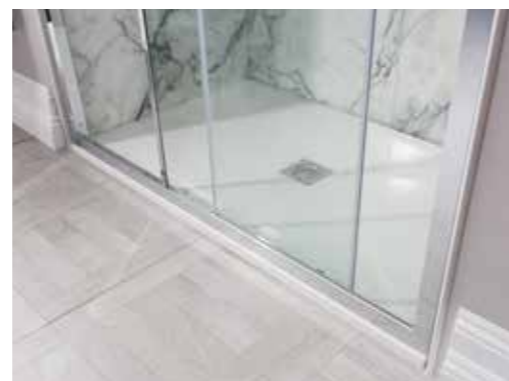

See pages 162-181 for the full collection.

Photo product list

Simpsons
Door: 800x800mm
Tray: 800x800mm

Crosswater
Shower Kit: Dial

Bauhaus
A stylish collection of basins, sanitaryware and a versatile range of bathroom furniture.