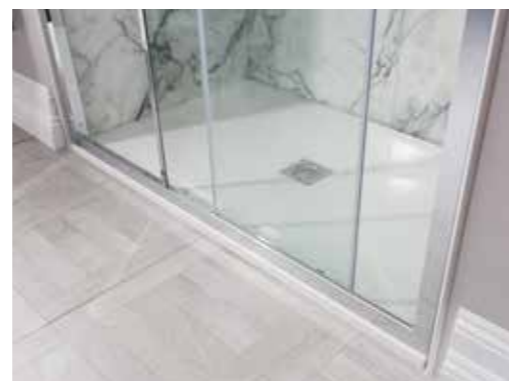

From high quality acrylic to 100% natural stone resin, our extensive range of shower trays are available in an array of shapes and sizes to suit your individual bathroom space and requirements.

See pages 162-181 for the full collection.