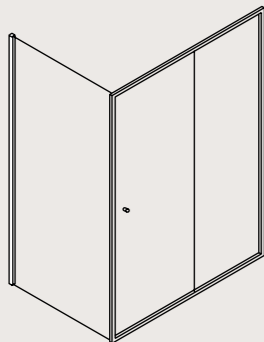

Single Slider with Side Panel