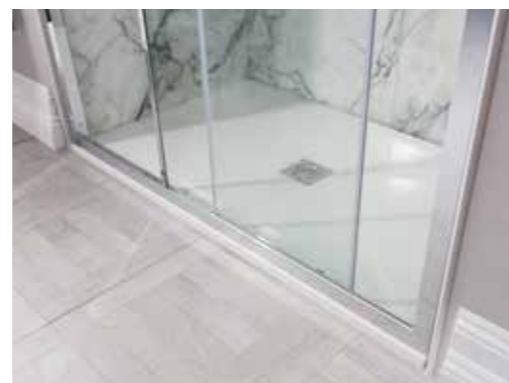

See pages 162-181 for the full collection.

Photo product list

Simpsons

Door: 1200mm
Shower Tray: 1200 x 900 x 25mm
Stone Resin Tray & Waste

Crosswater

Shower Valve: Belgravia
Shower Head: Belgravia
Shower Arm: Wall Arm