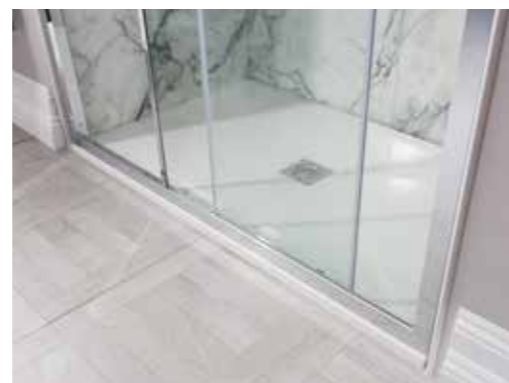

See pages 162-181 for the full collection.

Photo product list

Simpsons

Panel: 1200mm

Crosswater

Shower Valve: Water Square
Shower Head: Glide
Shower Arm: 310mm

Bauhaus

A stylish collection of basins, sanitaryware and a versatile range of bathroom furniture.