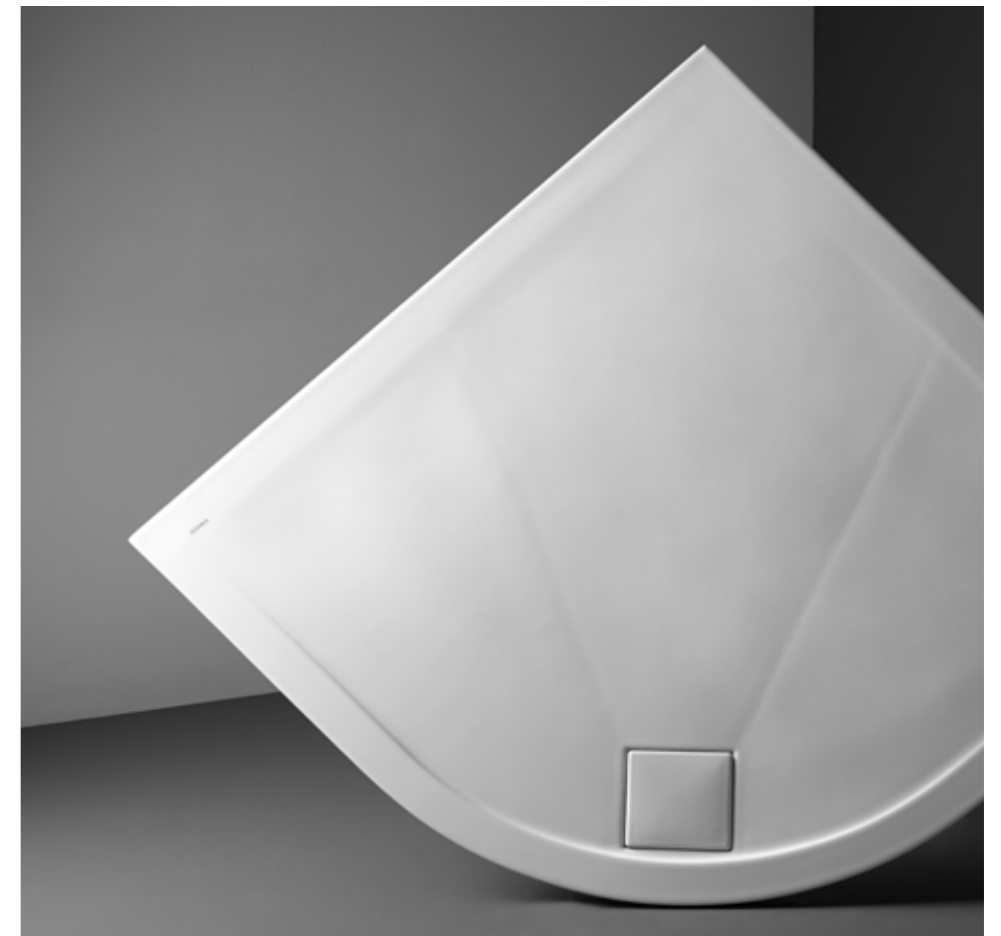

QUADRANT 30mm PLUS+TON MATT WHITE CERAMIC SHOWER TRAY

Size	Product Code	PRICE (£)
900 x 900 x 30mm	PTOQ900WM	£769.00

RECTANGULAR 30mm PLUS+TON MATT BLACK CERAMIC SHOWER TRAY

Size	Product Code	PRICE (£)
800 x 1200 x 30mm	PTOR8120BM	£879.00
800 x 1400 x 30mm	PTOR8140BM	£1049.00
800 x 1700 x 30mm	PTOR8170BM	£1269.00
900 x 1200 x 30mm	PTOR9120BM	£989.00
900 x 1400 x 30mm	PTOR9140BM	£1159.00
900 x 1700 x 30mm	PTOR9170BM	£1429.00

QUADRANT 30mm PLUS+TON MATT BLACK CERAMIC SHOWER TRAY

Size	Product Code	PRICE (£)
900 x 900 x 30mm	PTOQ900BM	£769.00

RECTANGULAR 30mm PLUS+TON ANTHRACITE CERAMIC SHOWER TRAY*

Size	Product Code	PRICE (£)
800 x 1200 x 30mm	PTOR81200AN	£879.00
800 x 1400 x 30mm	PTOR81400AN	£1049.00
800 x 1700 x 30mm	PTOR81700AN	£1269.00
900 x 1200 x 30mm	PTOR91200AN	£989.00
900 x 1400 x 30mm	PTOR91400AN	£1159.00
900 x 1700 x 30mm	PTOR91700AN	£1429.00

RECTANGULAR 30mm PLUS+TON COCOA CERAMIC SHOWER TRAY*

Size	Product Code	PRICE (£)
800 x 1200 x 30mm	PTOR81200CO	£879.00
800 x 1400 x 30mm	PTOR81400CO	£1049.00
800 x 1700 x 30mm	PTOR81700CO	£1269.00
900 x 1200 x 30mm	PTOR91200CO	£989.00
900 x 1400 x 30mm	PTOR91400CO	£1159.00
900 x 1700 x 30mm	PTOR91700CO	£1429.00

*Made to special order, please contact our sales office. Once ordered these products cannot be cancelled or returned.

SCRATCH-PROOF

STAIN-PROOF

REVERSIBLE DESIGN

ECO-FRIENDLY

BACTERIAL RESISTANT

SCRATCH PROOF BRILLIANT ENDURING FINISH

The surface of the PLUS+TON shower tray is 100% scratch-proof and guaranteed to keep the same brilliancy of finish as the day it was installed. Each tray is rigorously tested against abrasion and scratching, time and time again tests prove perfect resistance properties that exceed the requirements of the current industry standards. Simply clean scratches with a scoring pad and water.