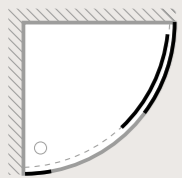

DIAGRAMS

Quadrant Single Door

Door opening

QUADRANT SINGLE DOOR

Silver finish, clear glass

Width	Door Entry Width	Adjustment	Height	Product Code	PRICE (£)
800mm	480	770 - 785	1950	EQSSC0800	£599.00
900mm	480	870 - 885	1950	EQSSC0900	£669.00
1000mm	480	970 - 985	1950	EQSSC1000	£729.00
1000 x 800mm	480	970 - 985 x 770 - 785	1950	EQSSC10X8	£699.00
1200 x 800mm	480	1170 - 1185 x 770 - 785	1950	EQSSC12X8	£749.00
1200 x 900mm	480	1170 - 1185 x 870 - 885	1950	EQSSC12X9	£759.00