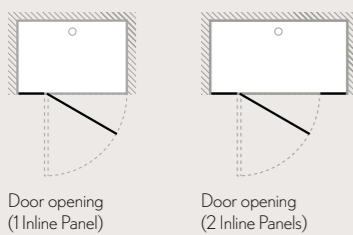

TEN HINGED DOOR WITH INLINE PANEL

FEATURES

- Simpsons Clear as standard
- 10mm toughened glass
- 30mm adjustment for easy fitting
- Reversible design
- Powershower proof
- Silver finish frame
- Frameless hinged door
- Floor or tray mounted

DIAGRAMS

Hinged Door with Inline Panel

Hinged Door with 2 Inline Panels (1200 & 1400mm)

Hinged Door with Inline Panel & Side Panel

Door opening (1 Inline Panel)

Door opening (2 Inline Panels)

HINGED DOOR WITH INLINE PANEL