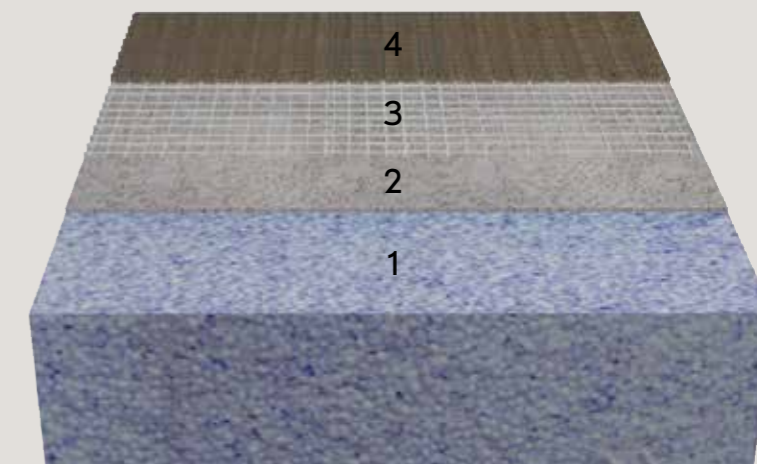

35MM

Tray Frame

Shower Tray added

FEATURES

- High compression strength of 10 tonnes per m² making it incredibly strong when tiled
- High insulation qualities
- Perfect gradients
- Ideal for concrete or timber floors
- Compatible with undertile heating
- Easy to fit modular construction
- Choice of base shapes, styles and sizes
- Choice of waste styles and cover designs
- Shower trays can be reduced by 100mm