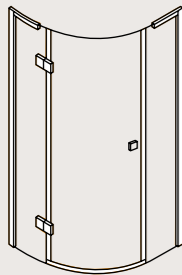

DESIGN QUADRANT SINGLE HINGED DOOR

FEATURES

- Simpsons Clear as standard
- 6mm glass hinged door
- 8mm glass fixed panel
- 15mm adjustment for easy fitting
- Reversible design
- Powershower proof
- Silver finish frame
- Semi-frameless modern design
- Frameless hinged door
- To suit a Simpsons 550mm radius tray

DIAGRAMS

Semi-Frameless Quadrant Single Hinged Door