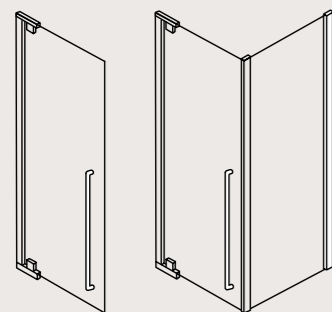

PIER HINGED DOOR

FEATURES

- Fast install profiles
- Concealed fixing
- Simpsons Clear as standard
- 8mm toughened glass
- 30mm adjustment for easy fitting
- Reversible design
- Powershower proof
- Stainless Steel finish
- Outward opening

DIAGRAMS

Hinged Door   Hinged Door with Side Panel