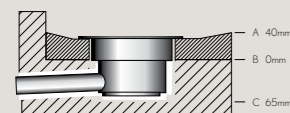

A 40mm Shower base 30/40mm
B 0mm
C 65mm Waste space

LEVEL ACCESS SHOWER TRAY 30mm CORNER DRAIN

Image	Depth x Width x Height	Product Code	PRICE (£)
	1200 x 900 x 30mm	WRST12X9LEC	£549.00
	1600 x 900 x 30mm	WRST16X9LEC	£589.00

LEVEL ACCESS SHOWER TRAY 30mm CENTRE DRAIN

Image	Depth x Width x Height	Product Code	PRICE (£)
	1200 x 900 x 30mm	WRST12X9LCE	£549.00
	1600 x 900 x 30mm	WRST16X9LCE	£589.00

40mm LOW PROFILE SHOWER TRAYS

Image	Depth x Width x Height	Product Code	PRICE (£)
	1200 x 900 x 40mm	WRST12X9EC	£409.00
	1600 x 900 x 40mm	WRST16X9EC	£509.00

	1800 x 900 x 40mm	WRST18X9CE	£529.00

For installation components, see page 188