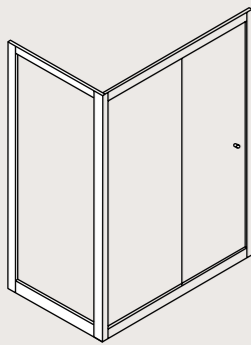

Single Slider with Side Panel