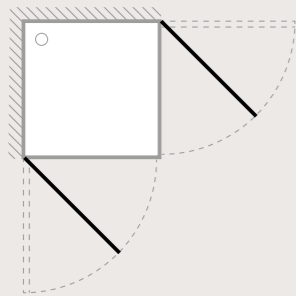

Door opening

CLICK EASY ACCESS DOUBLE HINGED DOOR

Silver finish, clear glass

Width	Door Entry Width	Adjustment	Height	Product Code	PRICE (£)
800mm	672	770 - 800	1950	NCESC0800	£689.00
900mm	772	870 - 900	1950	NCESC0900	£699.00