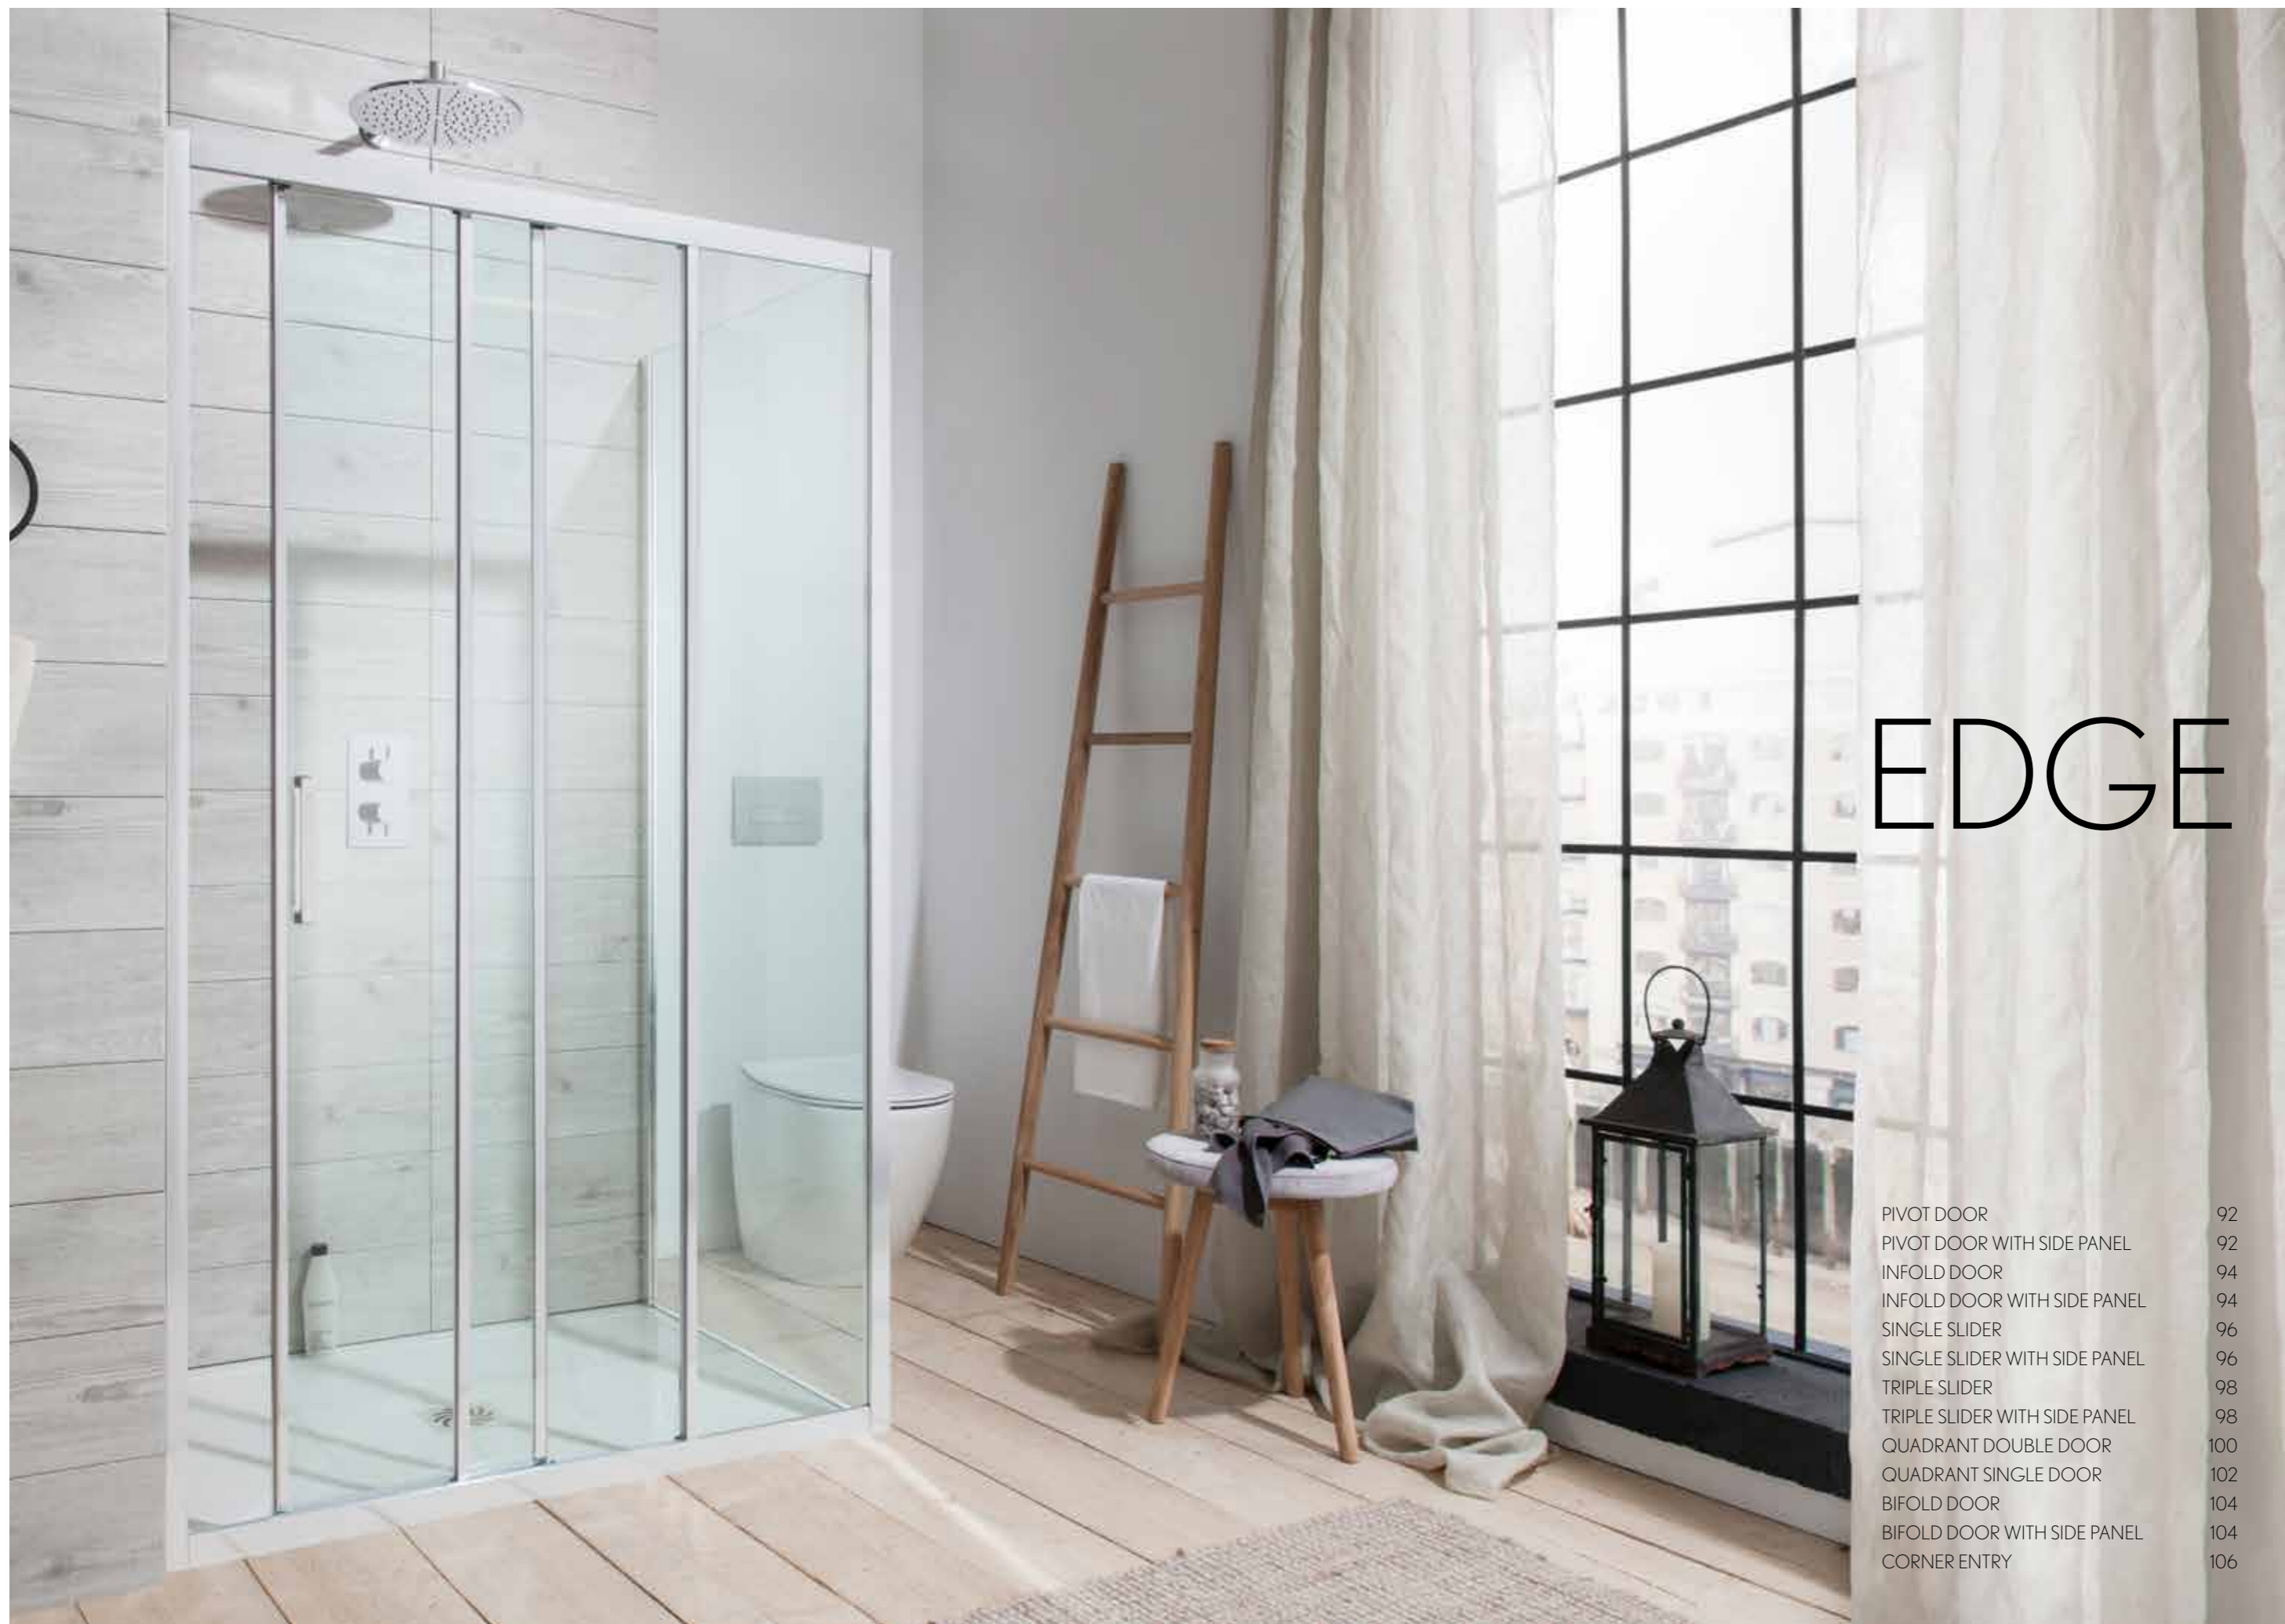

EDGE

PIVOT DOOR	92
PIVOT DOOR WITH SIDE PANEL	92
INFOLD DOOR	94
INFOLD DOOR WITH SIDE PANEL	94
SINGLE SLIDER	96
SINGLE SLIDER WITH SIDE PANEL	96
TRIPLE SLIDER	98
TRIPLE SLIDER WITH SIDE PANEL	98
QUADRANT DOUBLE DOOR	100
QUADRANT SINGLE DOOR	102
BIFOLD DOOR	104
BIFOLD DOOR WITH SIDE PANEL	104
CORNER ENTRY	106