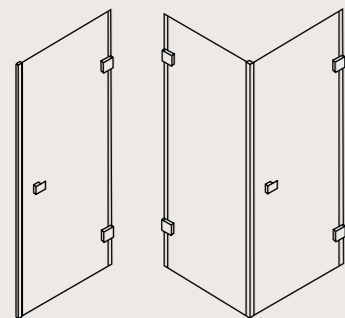

simpsons
clear

WITHOUT SIMPSONS CLEAR

WITH SIMPSONS CLEAR

ZION

HINGED DOOR	20
HINGED DOOR WITH SIDE PANEL	20
HINGED DOOR WITH INLINE PANEL	22
HINGED DOOR WITH INLINE PANEL AND SIDE PANEL	22
HINGED DOOR WITH INLINE AND FIXED PANEL	22
WALK IN PANEL	24

ZION HINGED DOOR

FEATURES

- Simpsons Clear as standard
- 10mm toughened glass
- 15mm adjustment for easy fitting
- Reversible design
- Powershower proof
- Chromed brass hinges
- Outward opening

DIAGRAMS

Hinged Door Hinged Door with Side Panel