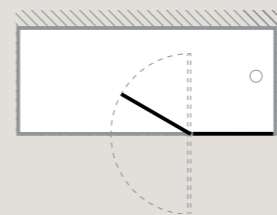

- Simpsons Clear as standard
- 6mm toughened glass
- 20mm adjustment for easy fitting
- Fast installation wall channels
- Reversible design
- Powershower proof
- Silver profile finish

DIAGRAMS

Double Bath Screen