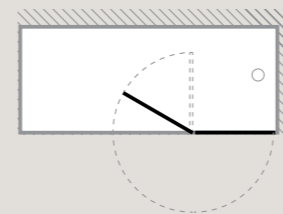

Bath Screen opening