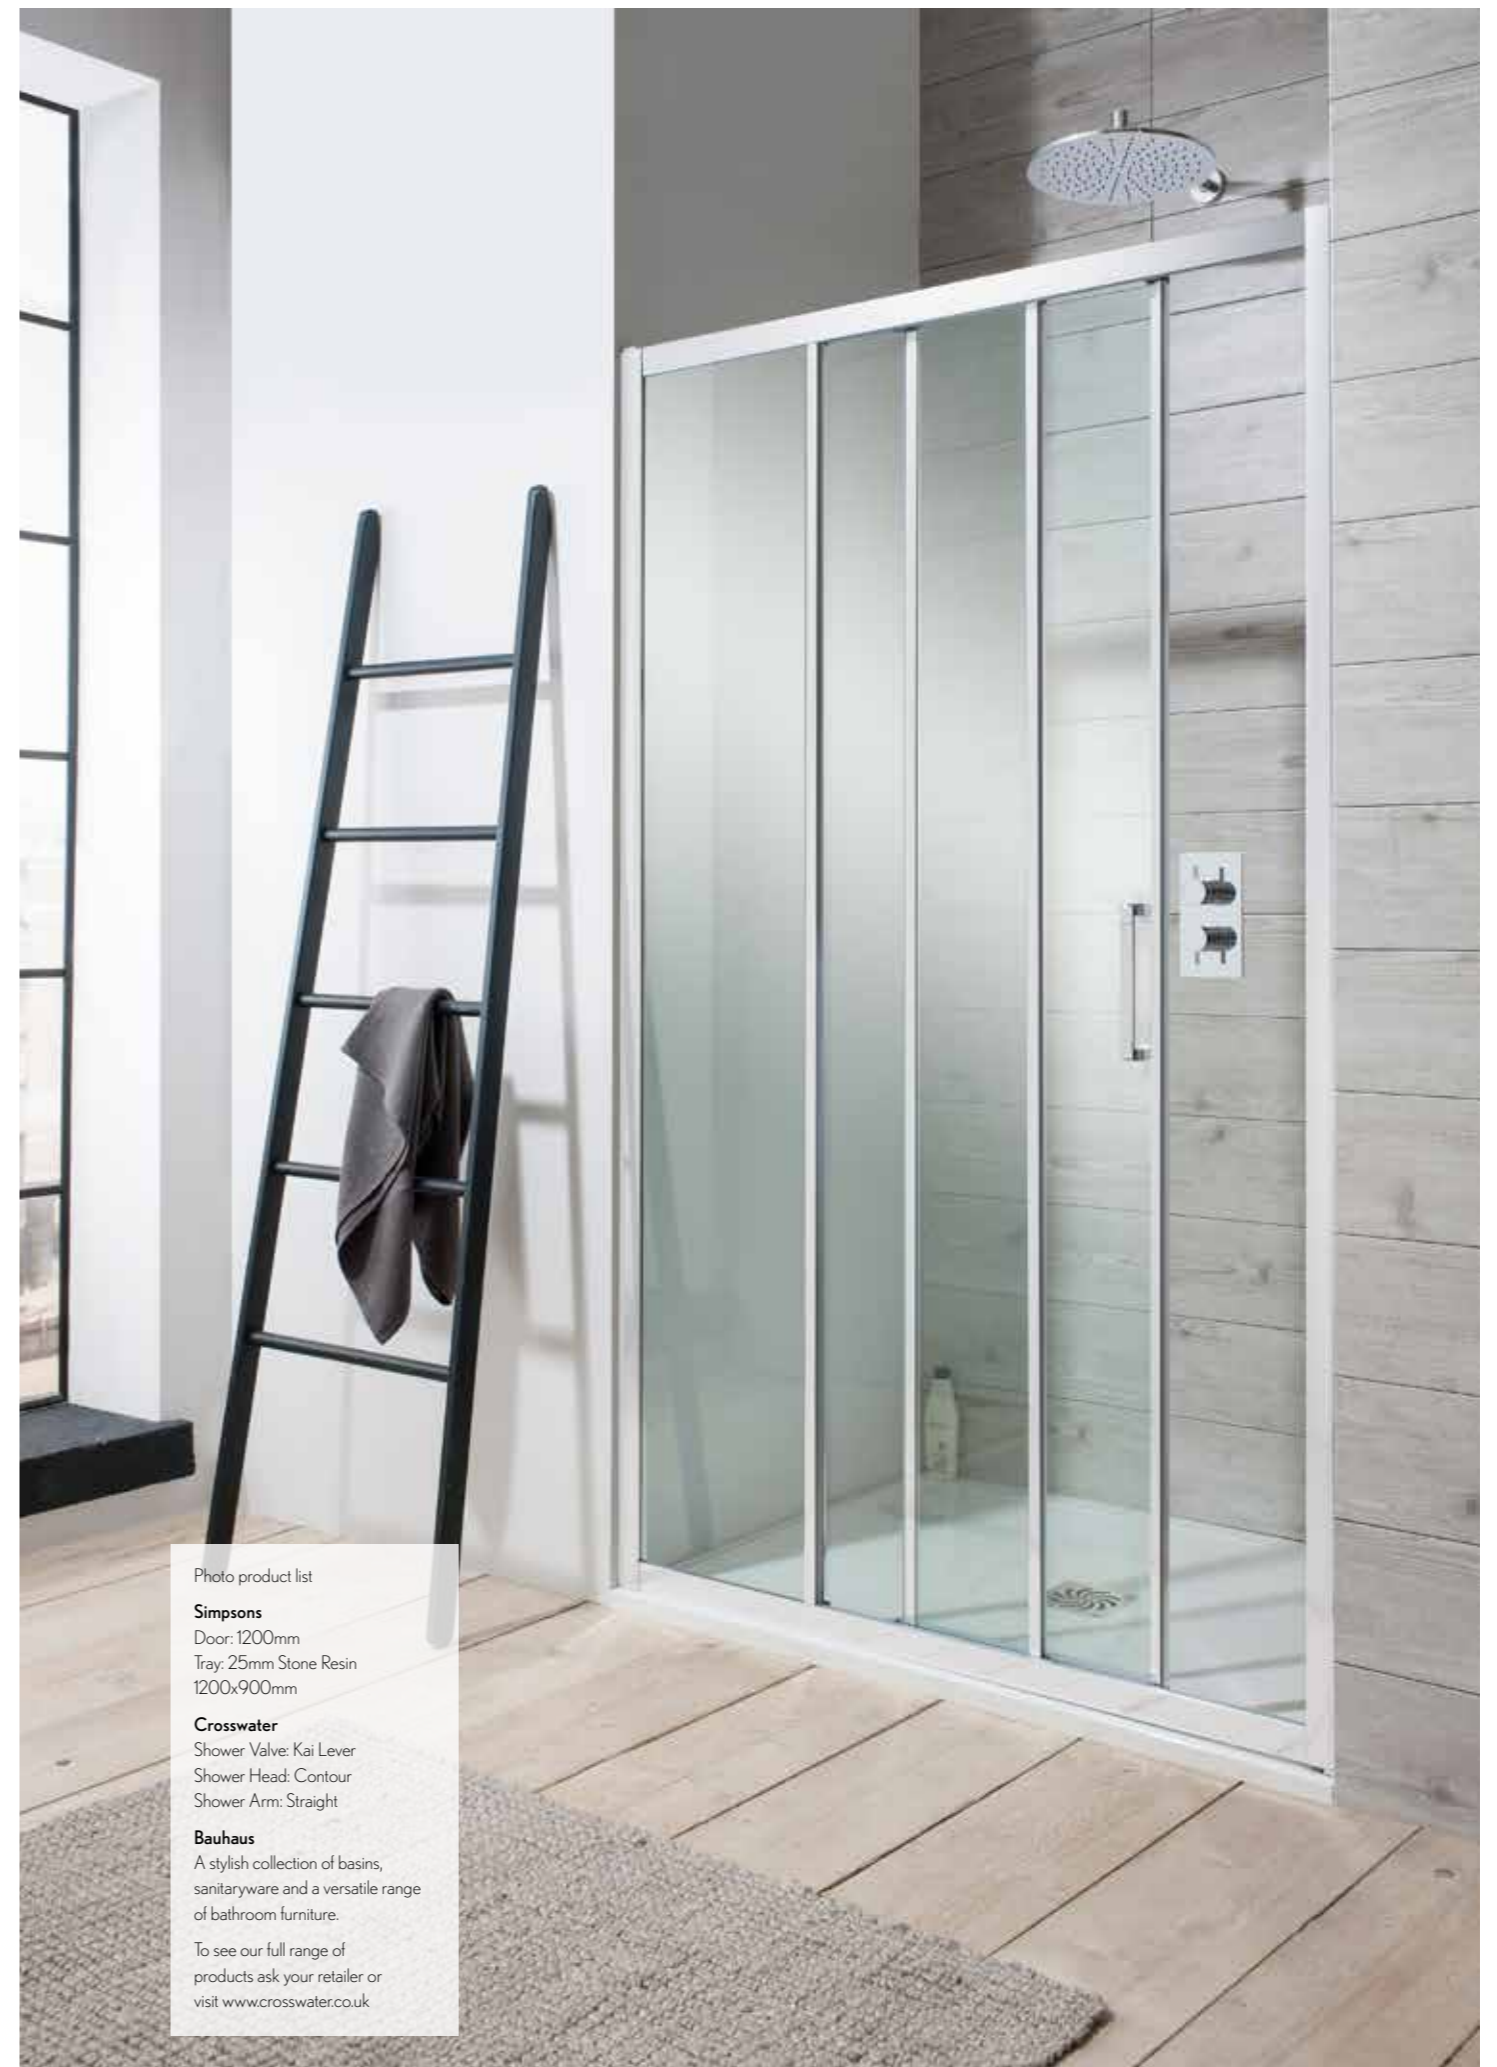

See pages 162-181 for the full collection.

Photo product list

Simpsons

Door: 1200mm
Tray: 25mm Stone Resin
1200x900mm

Crosswater

Shower Valve: Kai Lever
Shower Head: Contour
Shower Arm: Straight

Bauhaus

A stylish collection of basins, sanitaryware and a versatile range of bathroom furniture.

To see our full range of products ask your retailer or visit www.crosswater.co.uk

EDGE QUADRANT DOUBLE DOOR

FEATURES

- Simpsons Clear as standard
- 6mm toughened glass sliding doors
- 15mm adjustment for easy fitting per panel
- Quick release rollers
- Powershower proof
- Silver finish frame