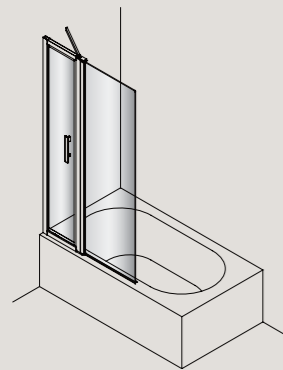

CLICK EASY REACH BATH SCREEN

FEATURES

- Simpsons Clear as standard
- Hinged door to access panel
- 6mm toughened glass
- 15mm adjustment for easy fitting
- Reversible design
- Powershower proof
- Silver profile finish

DIAGRAMS

Easy Reach Bath Screen