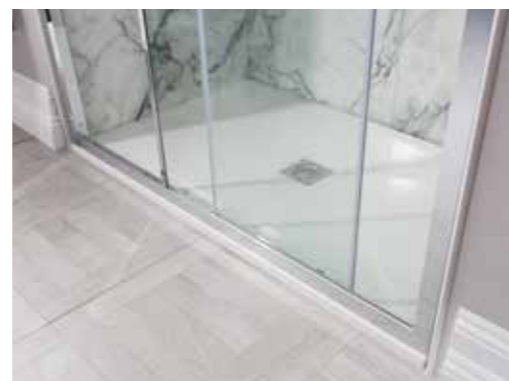

SHOWER TRAYS & WASTES

From high quality acrylic to 100% natural stone resin, our extensive range of shower trays are available in an array of shapes and sizes to suit your individual bathroom space and requirements.

See pages 162-181 for the full collection.