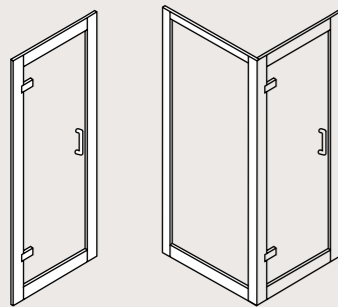

HINGED DOOR	38
HINGED DOOR WITH SIDE PANEL	38
SINGLE SLIDER	40
SINGLE SLIDER WITH SIDE PANEL	40
WALK IN EASY ACCESS	42
QUADRANT SINGLE DOOR	44

ELITE HINGED DOOR

FEATURES

- Simpsons Clear as standard
- 8mm toughened glass
- 40mm adjustment for easy fitting
- Reversible design
- Powershower proof
- Bright chrome plated profile finish
- Outward opening

DIAGRAMS

Hinged Door

Hinged Door with Side Panel

Door opening

HINGED DOOR

Bright polished chrome finish, clear glass

Width	Door Entry Width	Adjustment	Height	Product Code	PRICE (£)
800mm	647	750 - 790 750 - 770*	1950	LHSC0800	£845.00
900mm	747	850 - 890 850 - 870*	1950	LHSC0900	£875.00