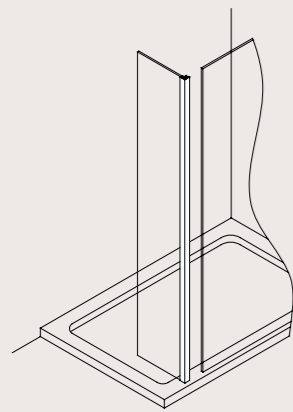

DESIGN RETURN PANEL

FEATURES

- Simpsons Clear as standard
- Support arm included
- 8mm fixed panel
- Silver finish profile
- Powershower proof

DIAGRAMS

Return Panel

RETURN PANEL*

Silver finish, clear glass

Width	Height	Product Code	PRICE (£)
200mm	1950	DEPSC0200	£205.00
300mm	1950	DEPSC0300	£225.00
400mm	1950	DEPSC0400	£245.00
500mm	1950	DEPSC0500	£255.00

*For use with the Design Walk in Panel, see pages 74

For additional sundries, please see page 196

SHOWER TRAYS & WASTES

From high quality acrylic to 100% natural stone resin, our extensive range of shower trays are available in an array of shapes and sizes to suit your individual bathroom space and requirements.

See pages 162-181 for the full collection.