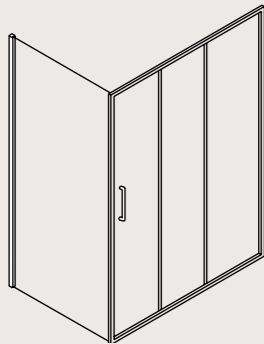

Tripple Slider with Side Panel