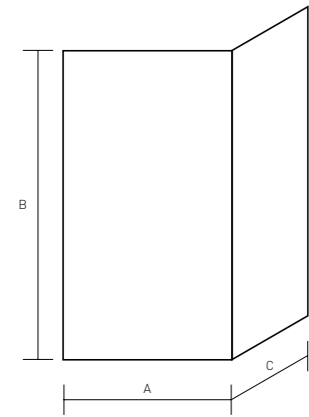

FAX BACK ORDER FORM BESPOKE OPTIONS

Please complete this form and return it to your retailer who will then fax it to Simpsons to confirm receipt and acceptance of the order.
Fax back to **0345 873 8841** or email **sales@simpsons-enclosures.co.uk**

RETAILER DETAILS

ORDER REF _____

PIER HINGED DOOR AND SIDE PANEL