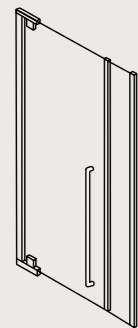

PIER HINGED DOOR

FEATURES

- Fast install profiles
- Concealed fixing
- Simpsons Clear as standard
- 8mm toughened glass
- 30mm adjustment for easy fitting
- Reversible design
- Powershower proof
- Stainless Steel finish
- Outward opening

DIAGRAMS

Hinged Door Hinged Door with Side Panel

Hinged Door with Inline Panel

Door opening Door opening (1 Inline Panel)

HINGED DOOR

Stainless Steel finish, clear glass

Width	Door Entry Width	Adjustment	Height	Product Code	PRICE (£)
800mm	660	765 - 795 770 - 795*	2000	PHDSC0800	£689.00
900mm	760	865 - 895 870 - 895*	2000	PHDSC0900	£699.00