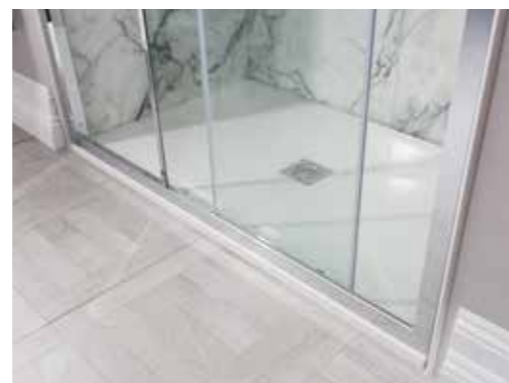

See pages 162-181 for the full collection.

Photo product list

Simpsons

Enclosure: 900mm
Tray: 900x900mm

Crosswater

Shower Valve: Kai Lever
Shower Head: Contour
Shower Arm: Straight

Bauhaus

A stylish collection of basins, sanitaryware and a versatile range of bathroom furniture.