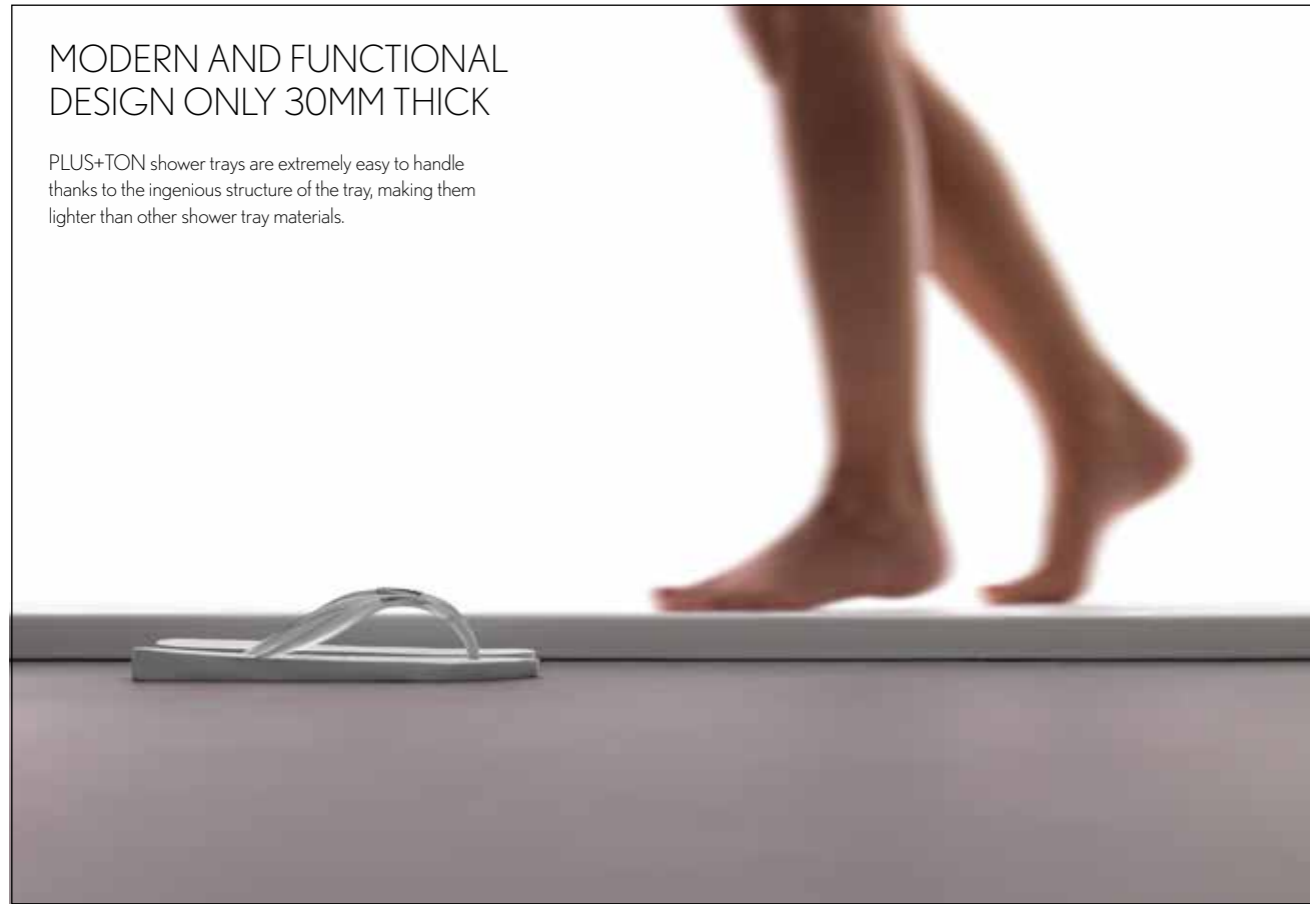

With five luxury finishes to choose from, our shower trays are designed to offer a stylish option that suit individual interior design preferences.

A NEW STANDARD IN CERAMIC SHOWER TRAYS

Using only natural raw materials of the highest quality - then add water and fire...

MODERN AND FUNCTIONAL DESIGN ONLY 30MM THICK

PLUS+TON shower trays are extremely easy to handle thanks to the ingenious structure of the tray, making them lighter than other shower tray materials.

INDUSTRIAL INVENTION PATENT NO. AN2014A000135