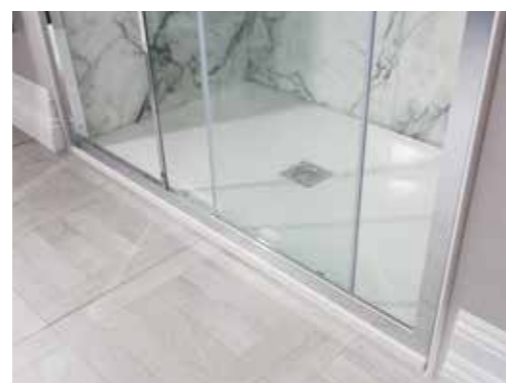

SHOWER TRAYS & WASTES

From high quality acrylic to 100% natural stone resin, our extensive range of shower trays are available in an array of shapes and sizes to suit your individual bathroom space and requirements.

See pages 162-181 for the full collection.