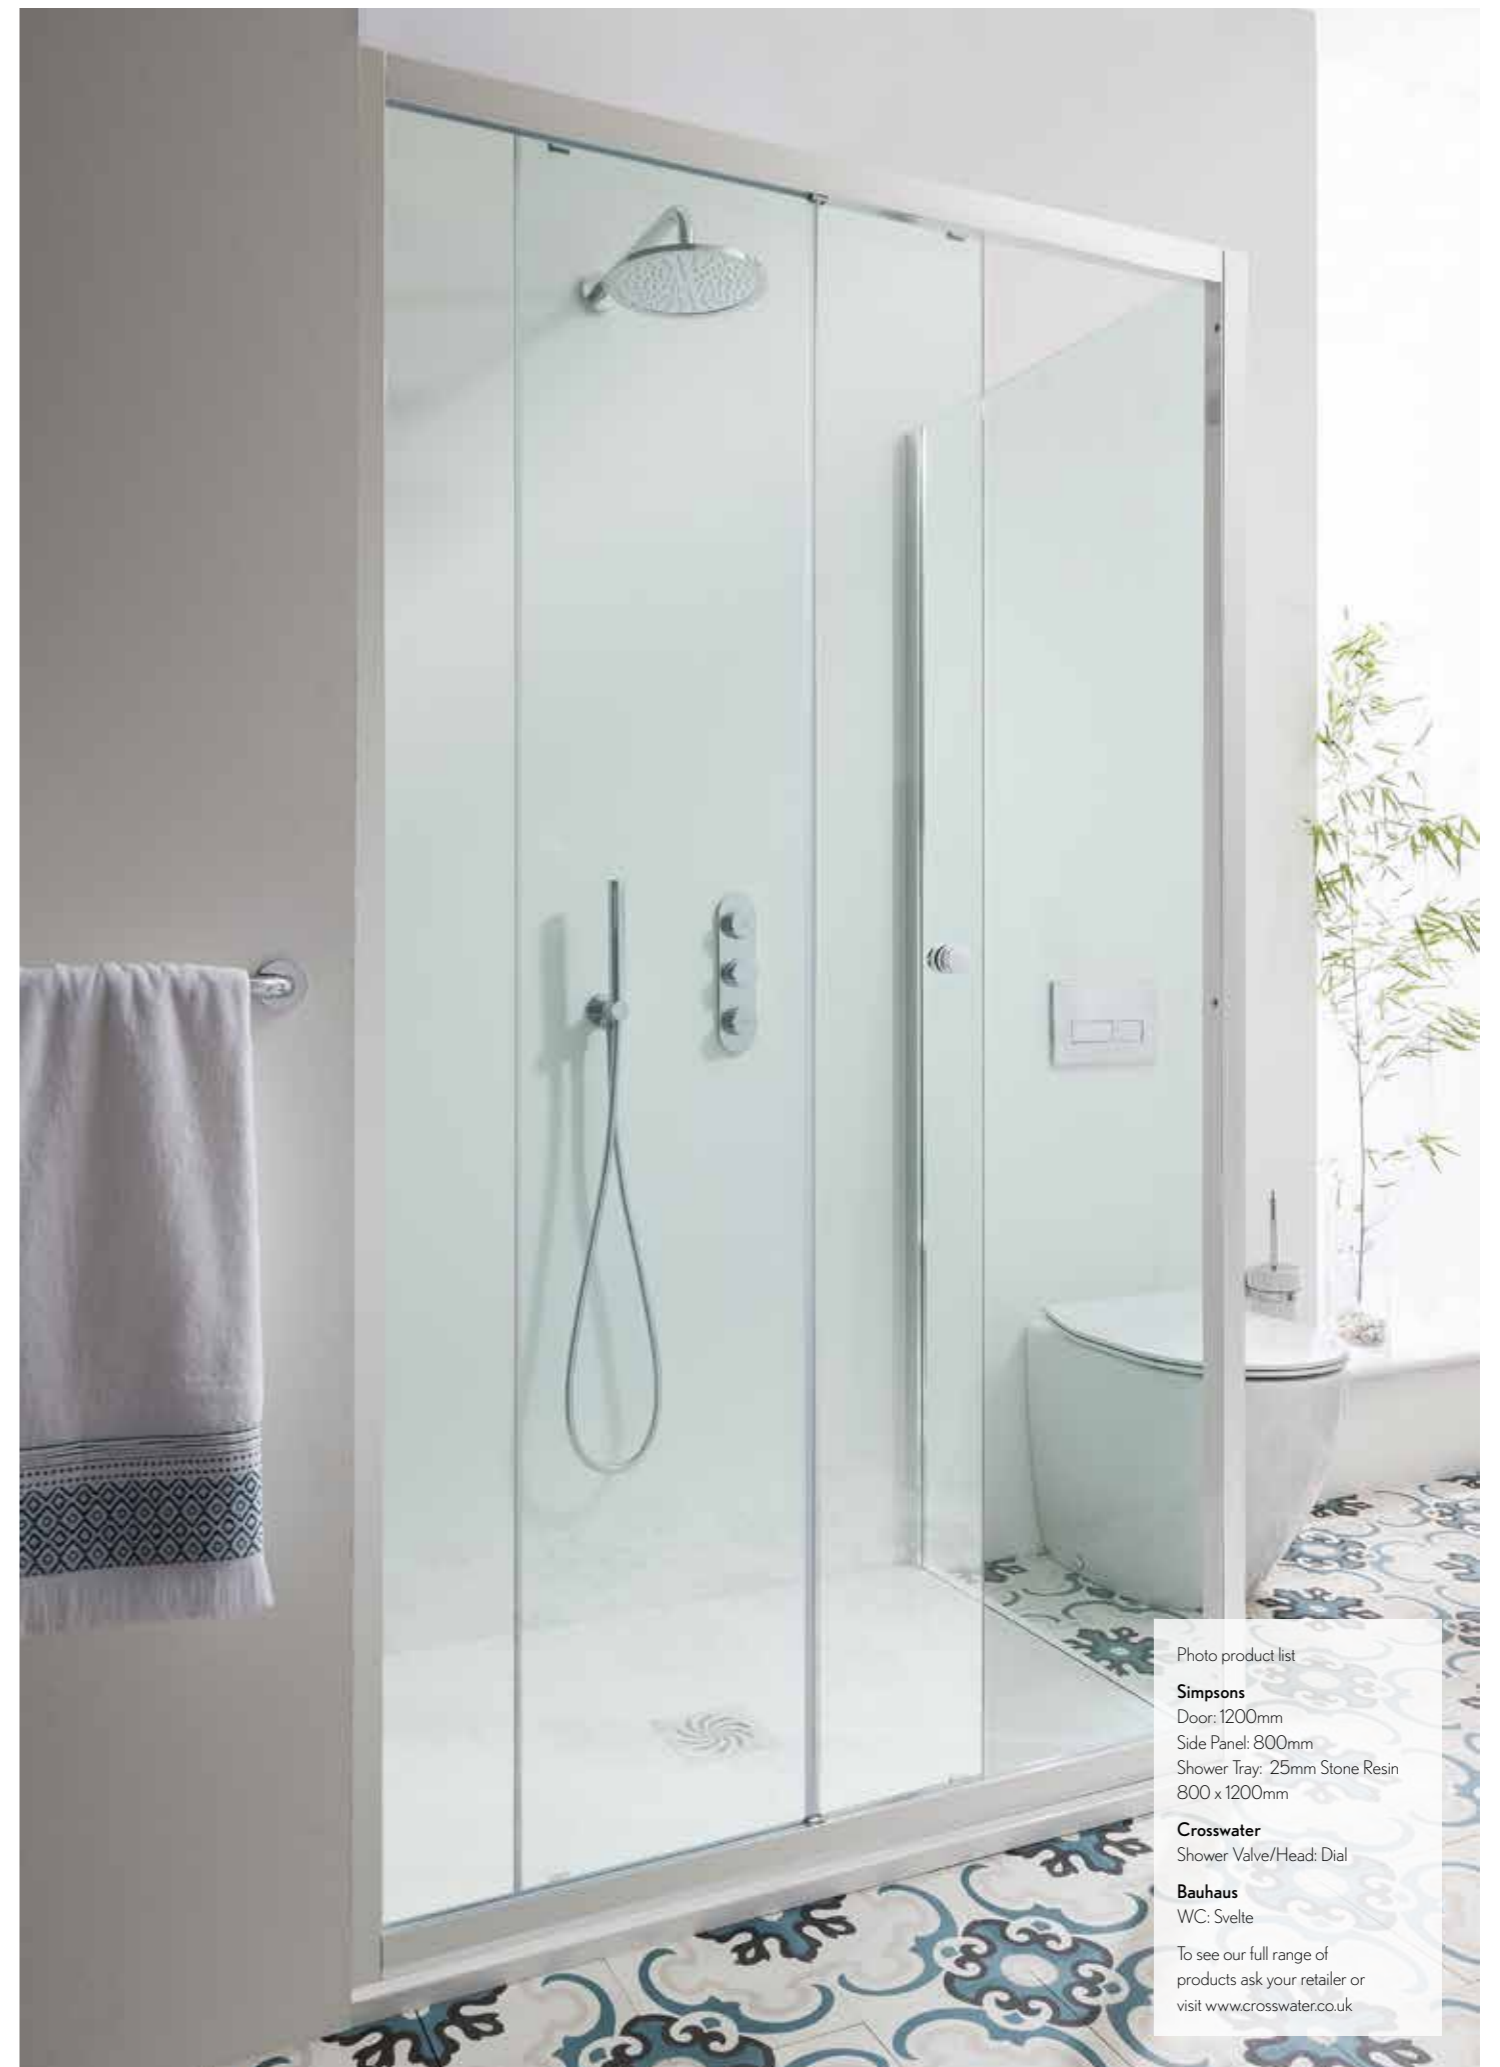

See pages 162-181 for the full collection.

Photo product list

Simpsons

Door: 1200mm
Side Panel: 800mm
Shower Tray: 25mm Stone Resin
800 x 1200mm

Crosswater

Shower Valve/Head: Dial

Bauhaus

WC: Svelte