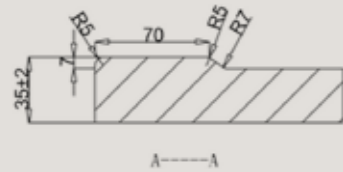

35mm ACRYLIC SHOWER TRAYS

FEATURES

- Available in three finishes: White, White Anti-Slip, Grey Slate
- Low Profile - 35mm high
- Acrylic capped shower tray
- Steel frame structure for rigidity
- Easy clean surface

TRAY PROFILE

HIGH FLOW WASTE

Simpsons shower trays must only be used in conjunction with the Simpsons High Flow Waste.