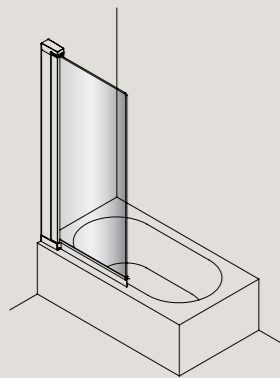

CLICK SINGLE BATH SCREEN

FEATURES

- Simpsons Clear as standard
- 6mm toughened glass
- 20mm adjustment for easy fitting
- Click profile system
- Reversible design
- Powershower proof
- Silver profile finish

DIAGRAMS

Single Bath Screen