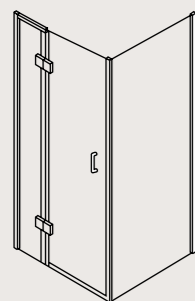

Hinged Door with Inline Panel & Side Panel