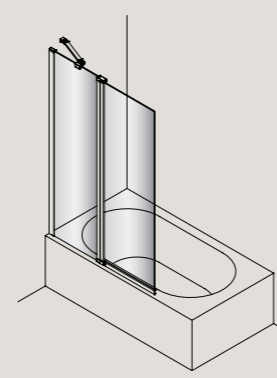

- Simpsons Clear as standard
- 6mm toughened glass
- 20mm adjustment for easy fitting
- Fast installation wall channels
- Reversible design
- Powershower proof
- Silver profile finish

DIAGRAMS

Double Bath Screen