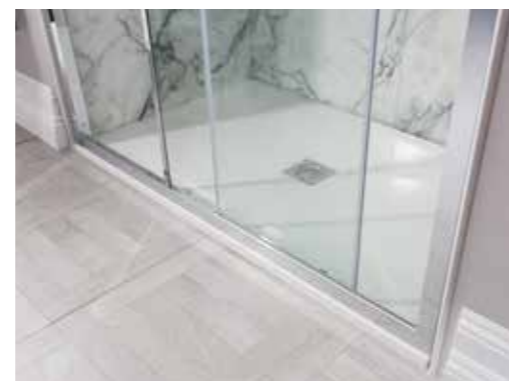

See pages 162-181 for the full collection.

Photo product list

Simpsons

Fixed Panel: 700mm
End Panel: 300mm
Shower Tray: 25mm Stone Resin
1700 x 800mm

Crosswater

Shower Valve: Kai Lever
Shower Head: Central
Shower Arm: Rex Ceiling