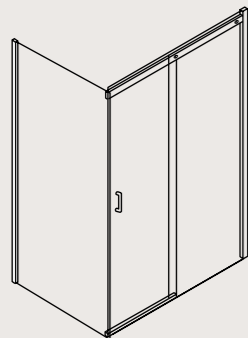

Single Slider with Side Panel