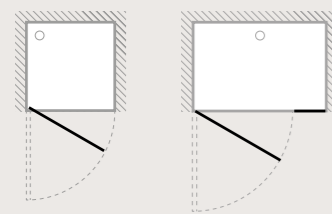

PIER HINGED DOOR

FEATURES

- Fast install profiles
- Concealed fixing
- Simpsons Clear as standard
- 8mm toughened glass
- 30mm adjustment for easy fitting
- Reversible design
- Powershower proof
- Stainless Steel finish
- Outward opening

DIAGRAMS

Hinged Door Hinged Door with Side Panel

Hinged Door with Inline Panel

Door opening Door opening (1 Inline Panel)

HINGED DOOR

Stainless Steel finish, clear glass

Width	Door Entry Width	Adjustment	Height	Product Code	PRICE (£)
800mm	660	765 - 795 770 - 795*	2000	PHDSC0800	£689.00
900mm	760	865 - 895 870 - 895*	2000	PHDSC0900	£699.00