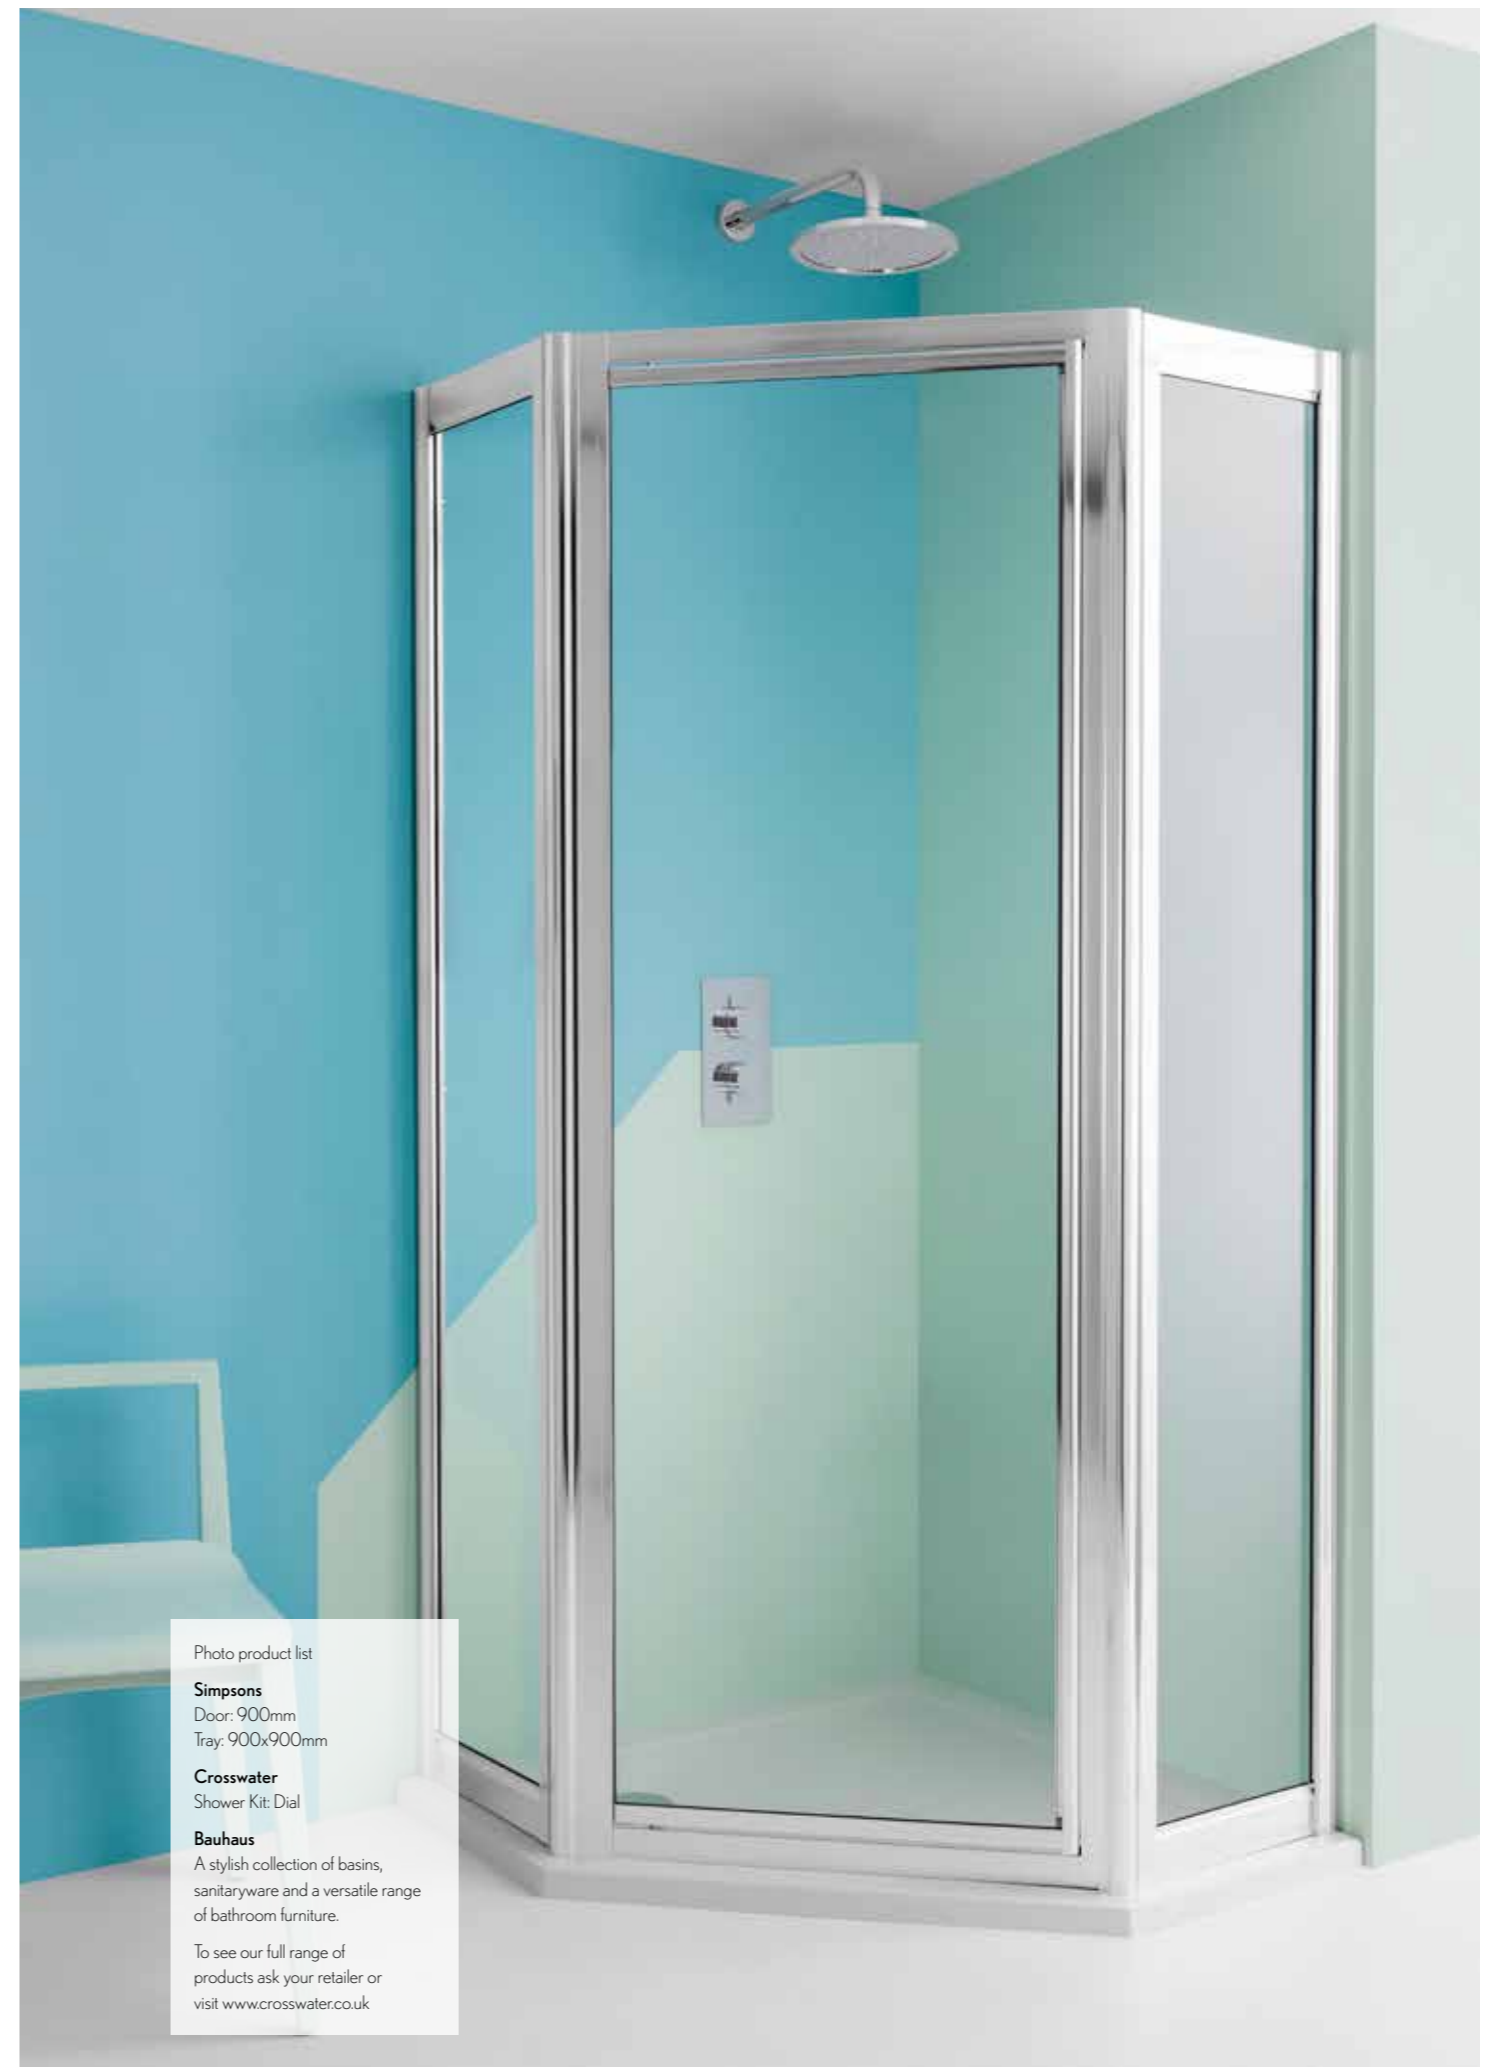

See pages 162-181 for the full collection.

Photo product list

Simpsons
Door: 900mm
Tray: 900x900mm

Crosswater
Shower Kit: Dial

Bauhaus
A stylish collection of basins, sanitaryware and a versatile range of bathroom furniture.

To see our full range of products ask your retailer or visit www.crosswater.co.uk

BATH SCREENS

STYLISH & PRACTICAL BATHROOM SOLUTIONS

DESIGN SINGLE BATH SCREEN

FEATURES

- Simpsons Clear as standard
- 6mm toughened glass bath screen
- 20mm adjustment for easy fitting
- Reversible design
- Powershower proof
- Silver finish frame
- Semi-frameless modern design
- Frameless bath screen