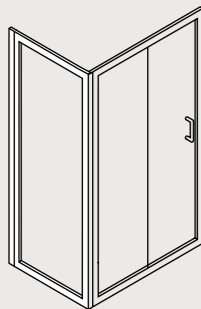

Single Slider with Side Panel