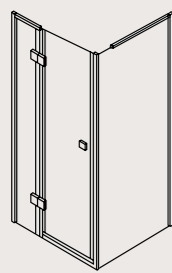

Hinged Door with
Inline Panel & Side
Panel