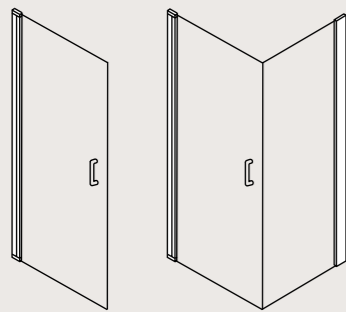

CLICK HINGED DOOR

FEATURES

- Simpsons Clear as standard
- "Click" profile system
- 6mm toughened glass
- 30mm adjustment for easy fitting
- Fast installation wall channels
- Reversible design
- Powershower proof
- Silver profile finish

DIAGRAMS

Hinged Door

Hinged Door with Side Panel