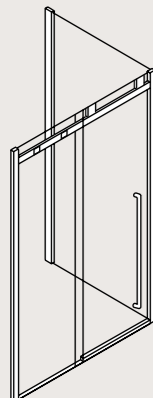

Single Slider with Side Panel