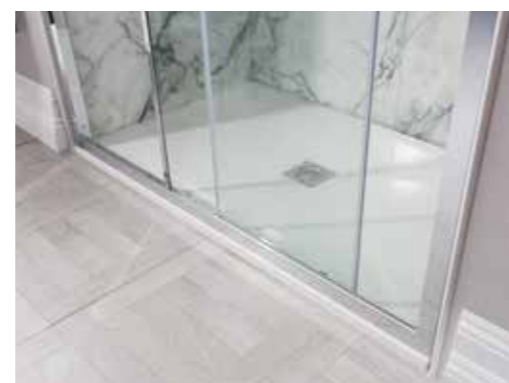

Photo product list

Simpsons
Door: 800mm+
Tray: 800x800mm

Crosswater
Shower Kit: Dial

Bauhaus
A stylish collection of basins, sanitaryware and a versatile range of bathroom furniture.

To see our full range of products ask your retailer or visit www.crosswater.co.uk