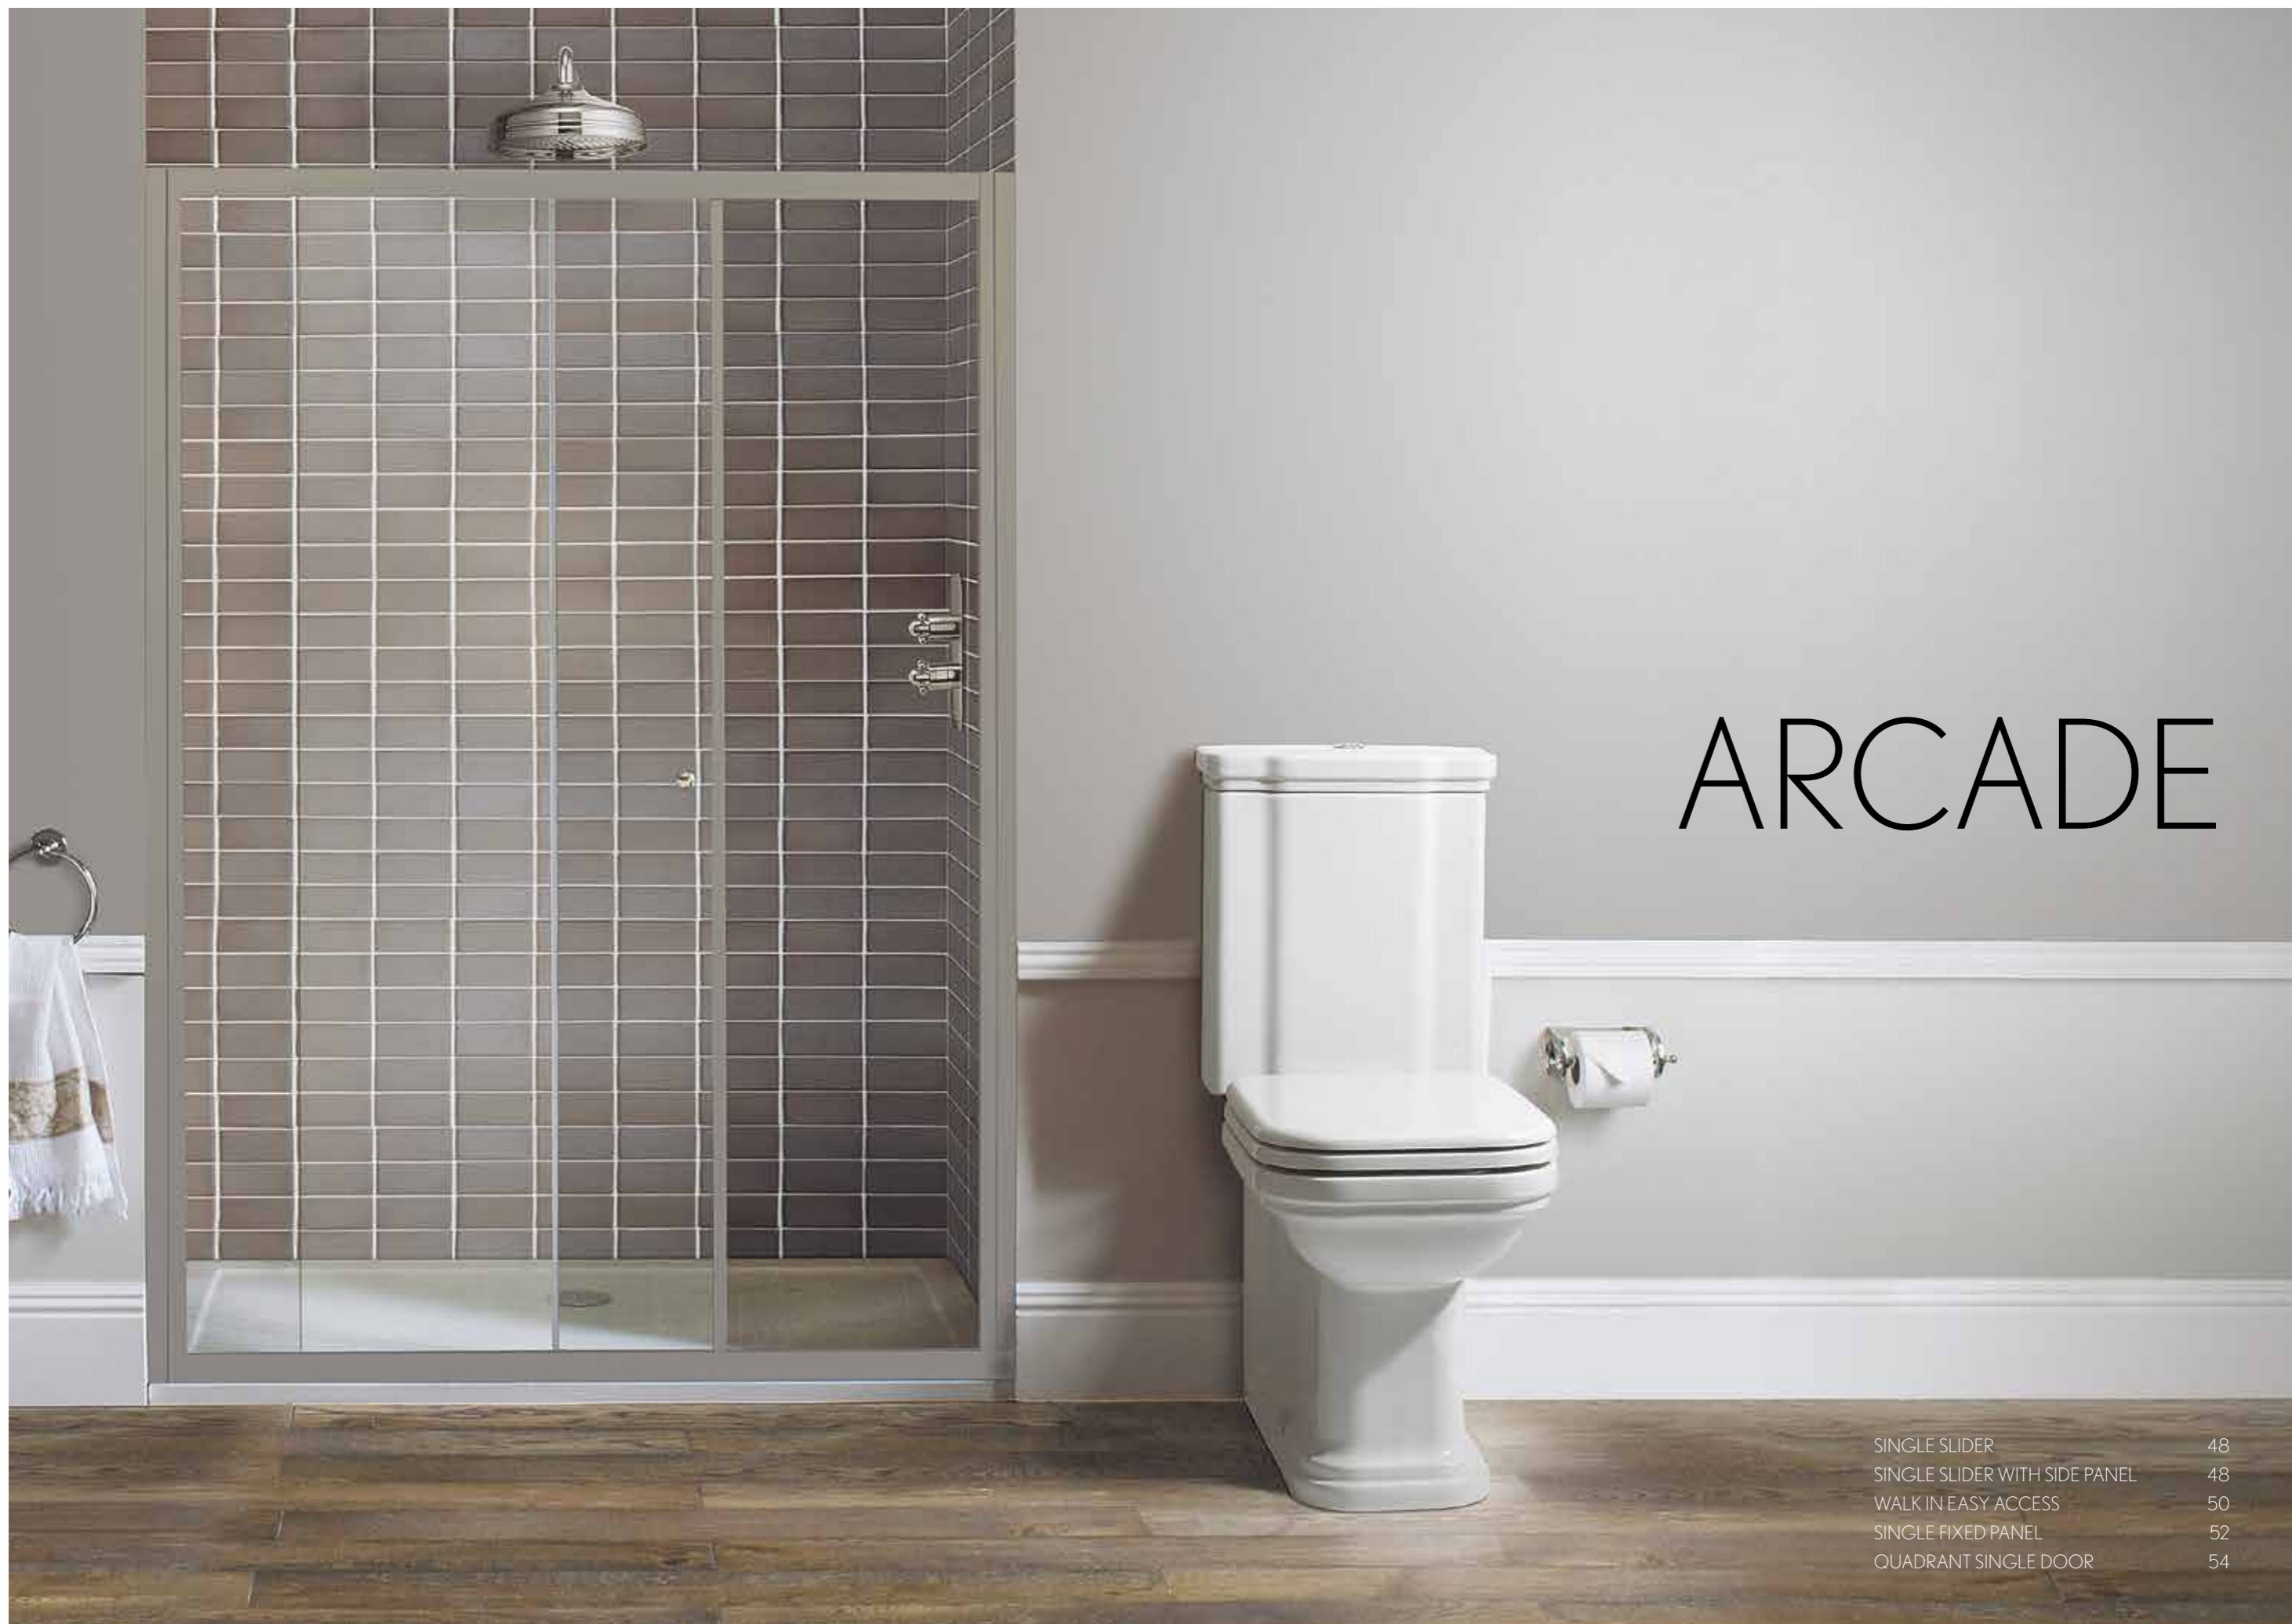

ARCADE

SINGLE SLIDER	48
SINGLE SLIDER WITH SIDE PANEL	48
WALK IN EASY ACCESS	50
SINGLE FIXED PANEL	52
QUADRANT SINGLE DOOR	54