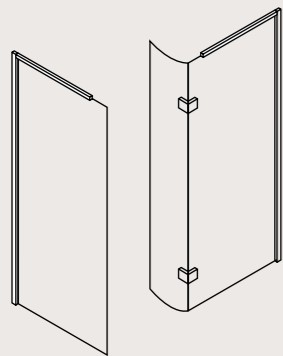

Walk In Easy Access with Walk In End Panel

WALK IN EASY ACCESS

Silver finish, clear glass

Width	Door Entry Width	Adjustment	Height	Product Code	PRICE (£)
1400mm	670	1000 - 1015	1950	DWQSC1400	£575.00
700mm (fixed panel)					
300mm (return panel)					
1700mm	770	1200 - 1215	1950	DWQSC1700	£675.00
900mm (fixed panel)					
300mm (return panel)					

WALK IN END PANEL

Silver finish, clear glass

Width	Door Entry Width	Adjustment	Height	Product Code	PRICE (£)
300mm		242 - 257	1950	DSPSC0300	£235.00
400mm		342 - 357	1950	DSPSC0400	£245.00
500mm		442 - 457	1950	DSPSC0500	£255.00
600mm		542 - 557	1950	DSPSC0600	£275.00
700mm		642 - 657	1950	DSPSC0700	£290.00
760mm		708 - 723	1950	DSPSC0760	£295.00
800mm		742 - 757	1950	DSPSC0800	£315.00
900mm		842 - 857	1950	DSPSC0900	£335.00

Price per Walk In End Panel.

For additional sundries, please see page 196