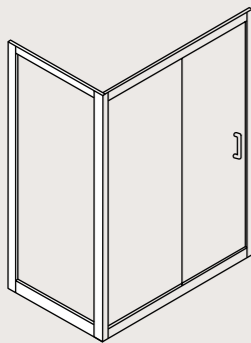

Single Slider with Side Panel