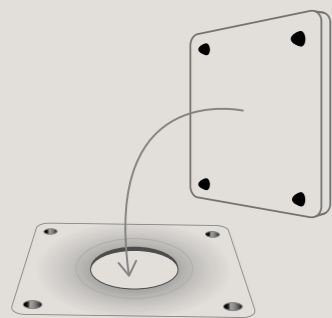

30mm PLUS+TON CERAMIC SHOWER TRAYS

FEATURES

- 100% ceramic fine fire clay
- Patent No. AN2014A000135
- 30mm low profile
- Scratch-proof
- Stain-proof
- Limescale-proof
- Bacterial resistant
- Reversible
- Self cleaning vortex waste offering a maintenance free solution as it doesn't require any cleaning

HIGH FLOW WASTE

Plus+Ton waste must be used with Plus+Ton trays.
PTHFWSQ90 (33lpm) **£45.00**

SPECIAL CERAMIC WASTE COVER

All trays are fitted with a special ceramic waste cover, featuring a factory fitted aluminium insert with rubber feet that fits exactly in to the insert holes. Once fitted the waste cover is rock solid, further enabling the innovative features and benefits of the tray.

(shown opposite)