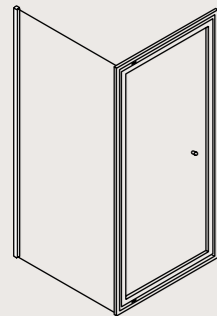

EDGE PIVOT DOOR

FEATURES

- Simpsons Clear as standard
- 6mm toughened glass pivot door
- 30mm adjustment for easy fitting
- Reversible design
- Powershower proof
- Silver finish frame

DIAGRAMS

Pivot Door

Pivot Door with Side Panel