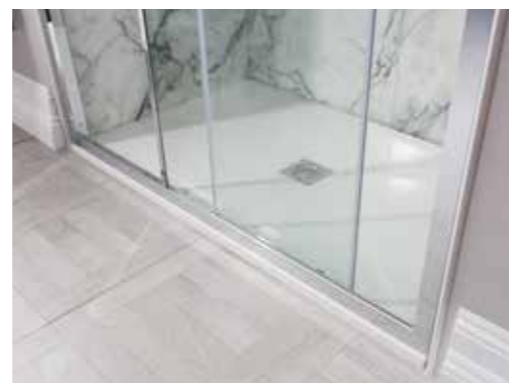

SHOWER TRAYS & WASTES

From high quality acrylic to 100% natural stone resin, our extensive range of shower trays are available in an array of shapes and sizes to suit your individual bathroom space and requirements.

See pages 162-181 for the full collection.