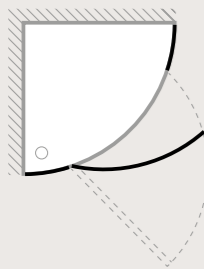

Door opening

QUADRANT SINGLE HINGED DOOR

Silver finish, clear glass

Width	Door Entry Width	Adjustment	Height	Product Code	PRICE (£)
800mm	650	770 - 785	1950	DQSSC0800	£679.00
900mm	650	870 - 885	1950	DQSSC0900	£729.00
1000mm	650	970 - 985	1950	DQSSC1000	£789.00
1000 x 800mm	650	770 - 785 x 970 - 985	1950	DQSSC10X8	£789.00
1200 x 800mm	650	770 - 785 x 1170 - 1185	1950	DQSSC12X8	£829.00
1200 x 900mm	650	870 - 885 x 1170 - 1185	1950	DQSSC12X9	£839.00

Door will be hinged off the smaller panel for all offset quadrants.

For additional sundries, please see page 196