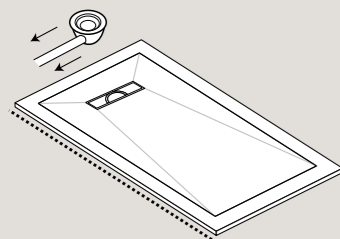

25MM STONE RESIN SHOWER TRAYS WITH LINEAR WASTE

FEATURES

100% natural stone resin

25mm ultra low profile

The minimalist ultra stylish Slab tray is manufactured by hand in the UK from the finest natural materials

The Slab is load bearing and is installed the same way as any standard stone resin shower tray

For fitting on concrete or wooden floors (comprehensive fitting instructions included)

A tough gel coat smooth surface, durable, repairable and easy clean.

Stainless steel waste grid that is only 75mm wide, the tray still has an incredible drainage efficiency of over 30 litres of water per minute.

At only 25mm high, the tray can be installed as a level access solution.

Tray comes complete with a stainless steel flush fitting waste cover finished in white.

Optional upgrade to chrome plated cover available (LNGRID_C)

The waste design creates a self cleaning vortex for high water clearing performance.

The waste outlet can only be fitted with the waste outlet facing the left edge of the shower tray.