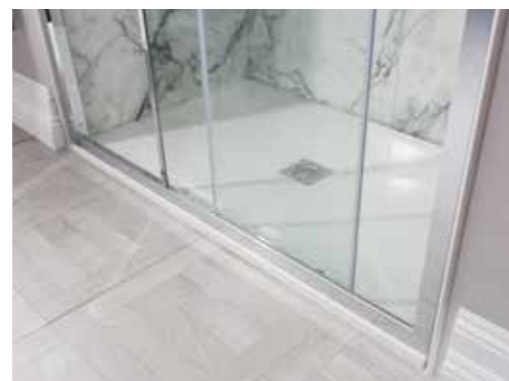

See pages 162-181 for the full collection.

Photo product list

Simpsons

Panels: 800 + 800mm
Shower Tray: 25mm Stone Resin
1400 x 800mm

Crosswater

Wall Mounted Tap: Wisp
Shower Valve: Water Square
Shower Head: Essence
Shower Arm: Rex Ceiling