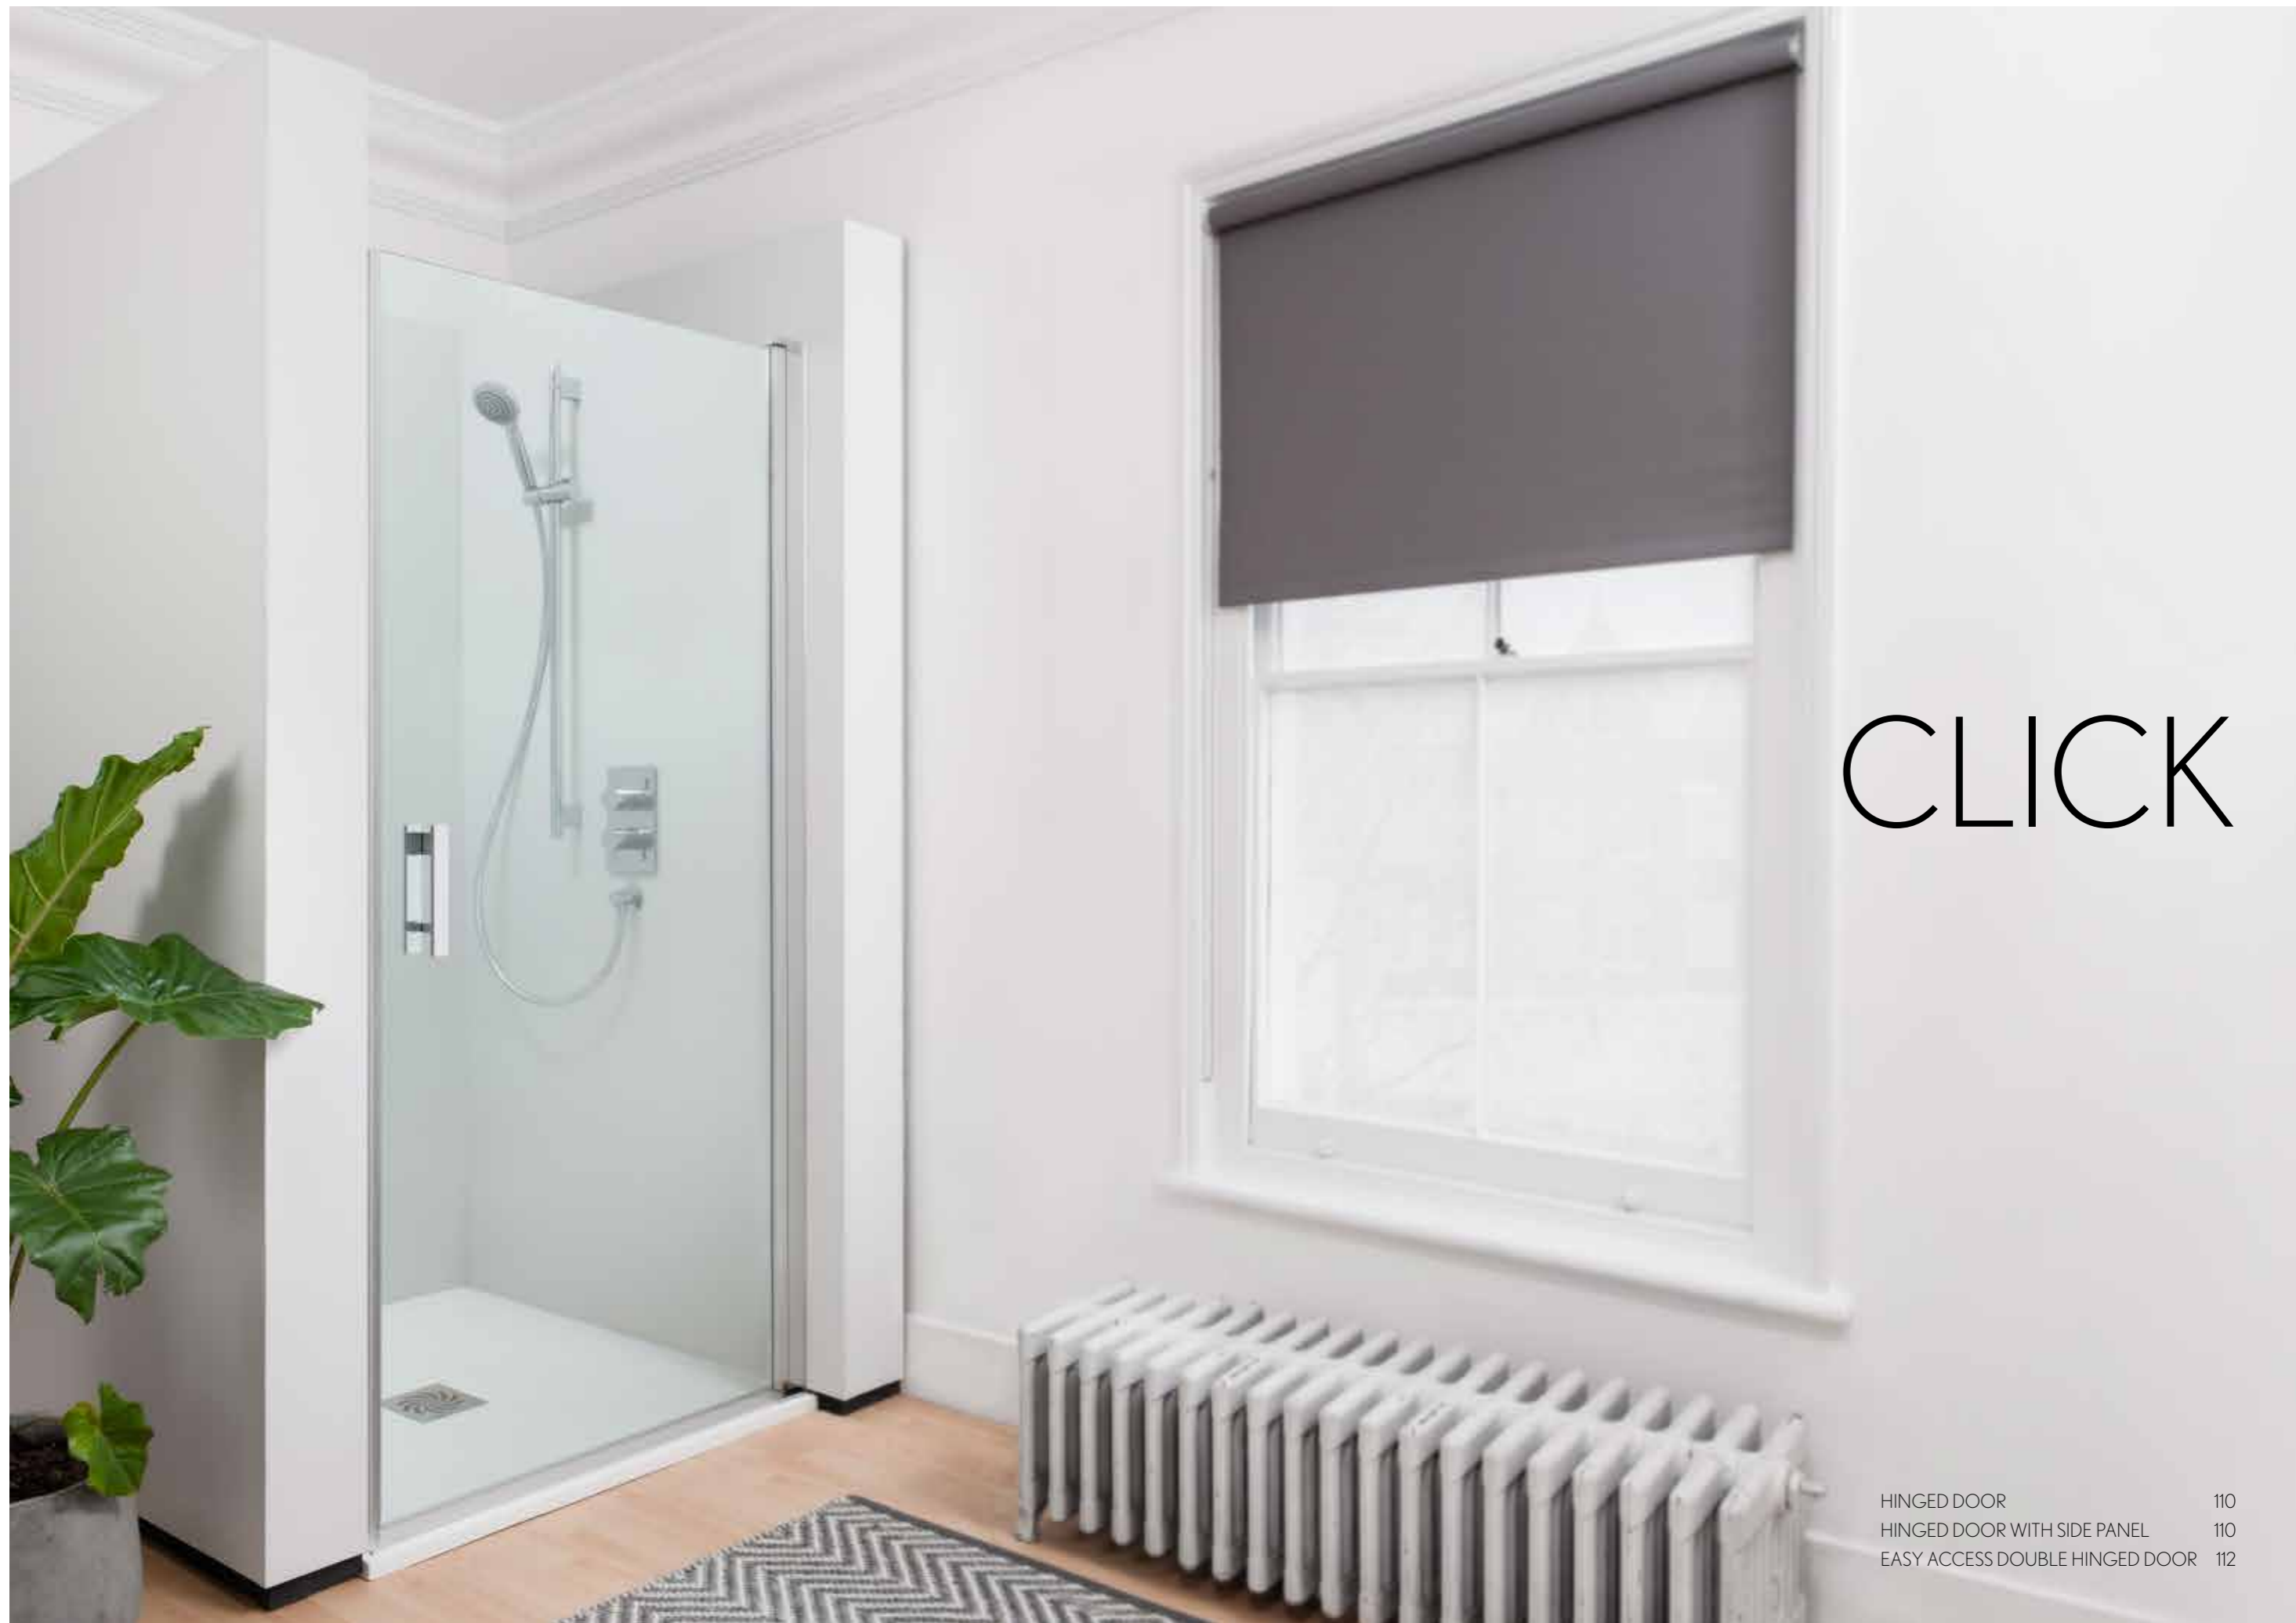

CLICK

- HINGED DOOR 110
- HINGED DOOR WITH SIDE PANEL 110
- EASY ACCESS DOUBLE HINGED DOOR 112

CLICK HINGED DOOR

FEATURES

- Simpsons Clear as standard
- "Click" profile system
- 6mm toughened glass
- 30mm adjustment for easy fitting
- Fast installation wall channels
- Reversible design
- Powershower proof
- Silver profile finish

DIAGRAMS

Hinged Door

Hinged Door with Side Panel

Door opening

HINGED DOOR

Silver finish, clear glass

Width	Door Entry Width	Adjustment	Height	Product Code	PRICE (£)
800mm	672	770 - 800 770 - 790*	1950	NHDSC0800	£329.00
900mm	772	870 - 900 870 - 890*	1950	NHDSC0900	£339.00

Recess application requires NHDR Recess Channel   NHDR   **£75.00**

*Adjustment when used with a side panel

SIDE PANELS

Silver finish, clear glass

Width	Adjustment	Height	Product Code	PRICE (£)
800mm	762 - 782	1931	NSPSC0800	£225.00
900mm	862 - 882	1931	NSPSC0900	£235.00
1000mm	962 - 982	1931	NSPSC1000	£245.00