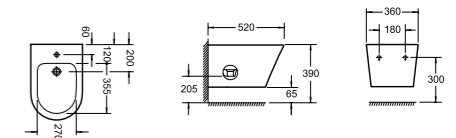

TECHNICAL INFORMATION / HIGH / LOW LEVEL WC PRODUCTS

PRODUCT CODE
CF10142, T10142HL, PEHLFPP,
S10142-OSC or S10142-0

PRODUCT DESCRIPTION
High/low level WC bowl with fittings
High level WC cistern with fittings
(excluding chrome flush pipe)
High level WC chrome flush pipe including
ornate brackets
Oak soft close seat including chrome fixings
Oak seat including chrome fixings

PRICE
£634.00 with soft close seat
£612.00 with standard seat

IMEX CERAMICS UK LTD WYNDHAM

PRODUCT CODE
CF10142, T10142LL, PELLFPP,
S10142-OSC or S10142-0

PRODUCT DESCRIPTION
High/low level WC bowl with fittings
Low level WC cistern with fittings
(excluding chrome flush pipe)
Low level WC chrome flush pipe including
ornate brackets
Oak soft close seat including chrome fixings
Oak seat including chrome fixings

PRICE
£509.00 with soft close seat
£487.00 with standard seat

IMEX CERAMICS UK LTD WYNDHAM

TECHNICAL INFORMATION / BIDETS

PRODUCT CODE
B1088

PRODUCT DESCRIPTION
Bidet with fixings

PRICE
£348.00

pura ARCO

PRODUCT CODE
BH1088

PRODUCT DESCRIPTION
Wall hung bidet

PRICE
£329.00

pura ARCO

PRODUCT CODE
B1094

PRODUCT DESCRIPTION
Bidet with fixings

PRICE
£325.00

pura DEKKA

PRODUCT CODE
B1060

PRODUCT DESCRIPTION
Bidet with fixings

PRICE
£285.00

pura BLOQUE

PRODUCT CODE
B1076

PRODUCT DESCRIPTION
Bidet with fixings

PRICE
£163.00

pura IVO