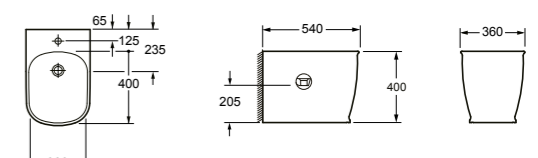

PRICE
£239.00 with Puraplast seat
£194.50 with standard seat

PRODUCT CODE
CB10150, S10150

IMEX

LIBERTY

PRODUCT DESCRIPTION
Back to wall WC bowl with fixings
Puraplast slimline quick release slow close seat
and cover