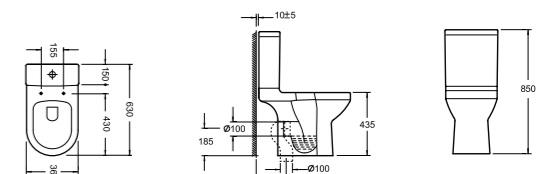

PRICE
£539.00

PRODUCT CODE
C10136N, T10136N + S10136SCQR or S10136SC

pura

FLITE / ICE

PRODUCT DESCRIPTION
Comfort height close coupled WC bowl
Close coupled cistern with dual flush fittings
Puraplast slow close seat
Standard slow close seat