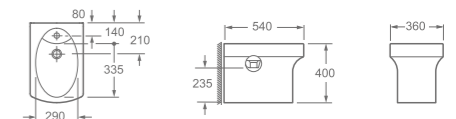

TECHNICAL INFORMATION / HIGH / LOW LEVEL WC PRODUCTS

PRODUCT CODE
CF10142, T10142HL, PEHLFPP,
S10142-OSC or S10142-0

PRODUCT DESCRIPTION
High/low level WC bowl with fittings
High level WC cistern with fittings
(excluding chrome flush pipe)
High level WC chrome flush pipe including
ornate brackets
Oak soft close seat including chrome fixings
Oak seat including chrome fixings

PRICE
£634.00 with soft close seat
£612.00 with standard seat

IMEX CERAMICS UK LTD WYNDHAM

PRODUCT CODE
CF10142, T10142LL, PELLFPP,
S10142-OSC or S10142-0

PRODUCT DESCRIPTION
High/low level WC bowl with fittings
Low level WC cistern with fittings
(excluding chrome flush pipe)
Low level WC chrome flush pipe including
ornate brackets
Oak soft close seat including chrome fixings
Oak seat including chrome fixings

PRICE
£509.00 with soft close seat
£487.00 with standard seat

IMEX CERAMICS UK LTD WYNDHAM

TECHNICAL INFORMATION / BIDETS

PRODUCT CODE
B1088

PRODUCT DESCRIPTION
Bidet with fixings

PRICE
£348.00

pura ARCO

PRODUCT CODE
BH1088

PRODUCT DESCRIPTION
Wall hung bidet

PRICE
£329.00

pura ARCO

PRODUCT CODE
B1094

PRODUCT DESCRIPTION
Bidet with fixings

PRICE
£325.00

pura DEKKA

PRODUCT CODE
B1060

PRODUCT DESCRIPTION
Bidet with fixings

PRICE
£285.00

pura BLOQUE

PRODUCT CODE
B1076

PRODUCT DESCRIPTION
Bidet with fixings

PRICE
£163.00

pura IVO