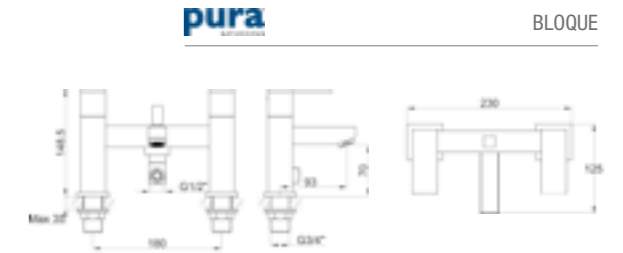

TECHNICAL INFORMATION / BRASSWARE

PRODUCT CODE
BQBSM

PRODUCT DESCRIPTION
Bath shower mixer with kit

PRICE
£380.00

pura BLOQUE

PRODUCT CODE
BQBFSPOUT

PRODUCT DESCRIPTION
Basin/bath wall spout

PRICE
£109.00

pura BLOQUE

PRODUCT CODE
BQWMCONCW, BQWMCONHW

PRODUCT DESCRIPTION
Wall stopcock for cold water
Wall stopcock for hot water

PRICE
£70.00

pura BLOQUE

PRODUCT CODE
BQ4WDIV

PRODUCT DESCRIPTION
Four way wall diverter with three outlets

PRICE
£104.00

pura BLOQUE