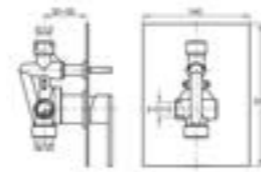

PRICE
£245.00

PRODUCT CODE
BQSHV0DIV

BLOQUE

PRODUCT DESCRIPTION
Concealed manual shower valve with diverter