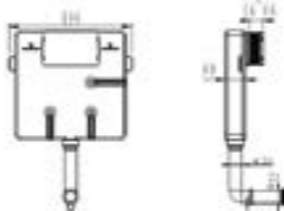

TECHNICAL INFORMATION / FRAMES & CONCEALED CISTERNS

PRODUCT CODE
HIDECISTN

PRODUCT DESCRIPTION
Pura cable operated concealed complete with dual flush button

PRICE
£95.00

pura

PRODUCT CODE
CC100

PRODUCT DESCRIPTION
Super slim concealed insulated cistern with chrome front mounted dual flush plate

PRICE
£180.00

pura

PRODUCT CODE
BF03

PRODUCT DESCRIPTION
Wall hung bidet frame system

PRICE
£150.00

pura

TECHNICAL INFORMATION / FRAMES & CONCEALED CISTERNS

PRODUCT CODE
CF02FRONT

PRODUCT DESCRIPTION
Reduced height wall hung WC bowl frame system with front mounted chrome dual flush plate

PRICE
£348.00

pura

PRODUCT CODE
CF02TOP

PRODUCT DESCRIPTION
Reduced height wall hung WC bowl frame system with top mounted chrome dual flush plate

PRICE
£348.00

pura

PRODUCT CODE
CF01N

PRODUCT DESCRIPTION
Wall hung bowl frame system with chrome dual flush plate

PRICE
£360.00

pura