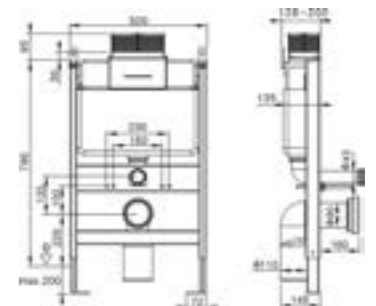

TECHNICAL INFORMATION / FRAMES & CONCEALED CISTERNS

PRODUCT CODE
HIDECISTN

PRODUCT DESCRIPTION
Pura cable operated concealed complete with dual flush button

PRICE
£95.00

pura

PRODUCT CODE
CC100

PRODUCT DESCRIPTION
Super slim concealed insulated cistern with chrome front mounted dual flush plate

PRICE
£180.00

pura

PRODUCT CODE
BF03

PRODUCT DESCRIPTION
Wall hung bidet frame system

PRICE
£150.00

pura

TECHNICAL INFORMATION / FRAMES & CONCEALED CISTERNS

PRODUCT CODE
CF02FRONT

PRODUCT DESCRIPTION
Reduced height wall hung WC bowl frame system with front mounted chrome dual flush plate

PRICE
£348.00

pura

PRODUCT CODE
CF02TOP

PRODUCT DESCRIPTION
Reduced height wall hung WC bowl frame system with top mounted chrome dual flush plate

PRICE
£348.00

pura

PRODUCT CODE
CF01N

PRODUCT DESCRIPTION
Wall hung bowl frame system with chrome dual flush plate

PRICE
£360.00

pura