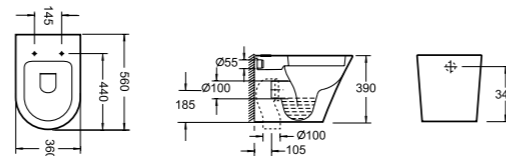

PRICE
£404.00 with soft close seat
£382.00 with standard seat

TECHNICAL INFORMATION / BACK TO WALL WC PRODUCTS

PRODUCT CODE
CB1088, S1088SCQR or SL1088SCQR

pura

ARCO

PRODUCT DESCRIPTION
Back to wall WC bowl with fixings
Puraplast seat and cover slow close
Slim Puraplast seat and cover slow close **NEW**