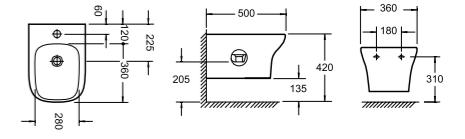

BLADE

PRODUCT CODE
BH10134

PRODUCT DESCRIPTION
Wall hung bidet with fixings

PRICE
£208.00

GRACE

PRODUCT CODE
B10134

PRODUCT DESCRIPTION
Bidet with fixings

PRICE
£197.00