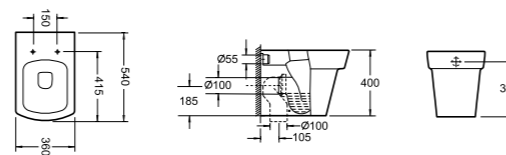

PRICE
£407.00

PRODUCT CODE
CB1060, S1060SCQR

pura

BLOQUE / STR8

PRODUCT DESCRIPTION
Back to wall WC bowl with fixings
Puraplast seat and cover slow close