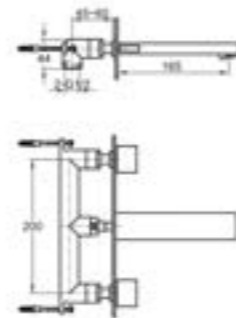

pura BLOQUE

PRODUCT CODE
BQ3HVWMBAS

PRODUCT DESCRIPTION
Three hole vertical wall mounted basin mixer with clicker waste

PRICE
£460.00