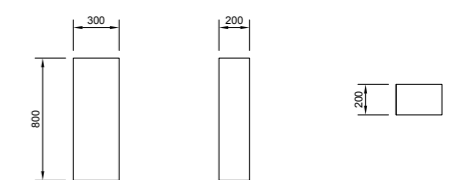

PRICE
£650.00

pura FLITE

PRODUCT CODE
FL80SSC

PRODUCT DESCRIPTION
800mm storage unit in white

PRICE
£240.00

pura FLITE

PRODUCT CODE
FLWCFCWG

PRODUCT DESCRIPTION
560mm cistern frame cover in white gloss