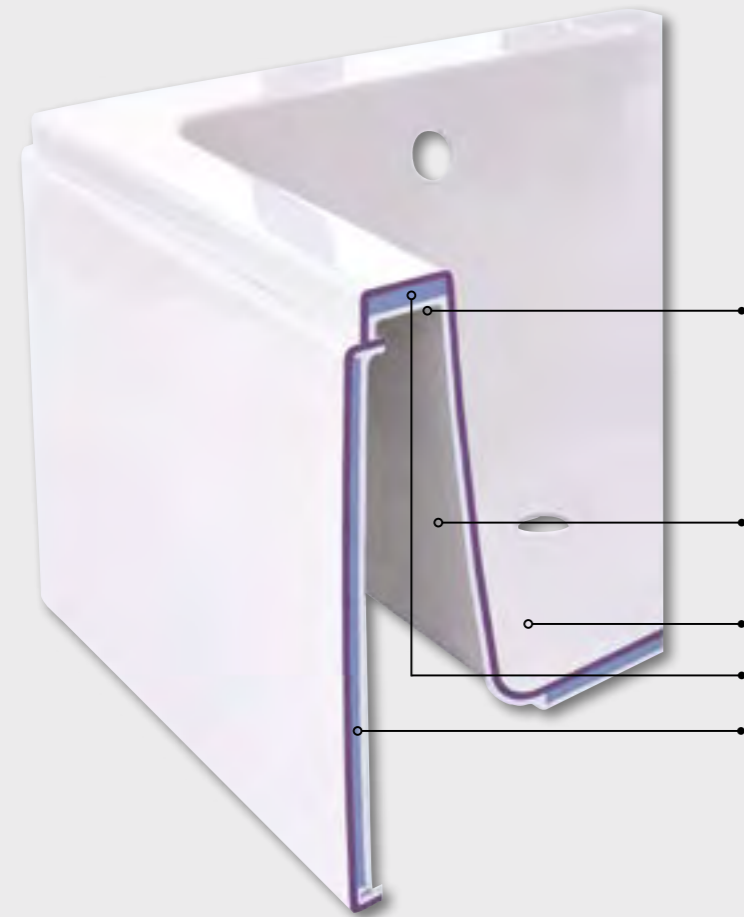

WHAT IS PURACAST?

Puracast baths are the ultimate premium bath. Hand finished in the UK to the most exacting of standards, they are rigid, durable, strong and with a reassuring substantial weight, are perfect for all bathrooms, regardless of bath style chosen.

The versatility of the materials used, the advanced manufacturing process and the quality of our craftsmanship means that Puracast baths can be designed in beautiful sculptural shapes that suit the contemporary bathroom.

Made from a generous 5mm of acrylic, the baths are reinforced with 7 layers of hand applied fibreglass core matting and resin bonding (the same construction method used within the automotive and maritime industries). Plus the timber framed bath rims and bath bases are fully encapsulated in fibreglass matting and resin bonding providing extra rigidity, meaning the bath will not 'flex' when you step in.

BATHS OF STRENGTH & QUALITY

Constructed using the finest 5mm acrylic lucite sheet, providing a bath offering comfort and excellent thermal retention

Seven layers of resin bonded fibre glass encapsulation for strength and rigidity, creating one of the strongest baths available

The solid core reinforcing (up to 30mm) gives the Puracast baths strength and durability

Sturdy galvanised full width legsets provided with each Puracast bath ensuring supreme rigidity and balanced support across the entire bath base.