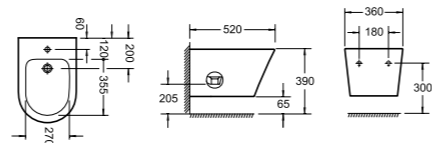

PRODUCT CODE
BLBH1088

PRODUCT DESCRIPTION
Wall hung bidet with fixings

PRICE
£252.00

BLADE