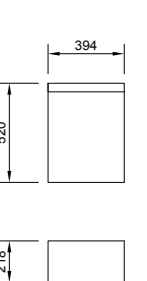

PRODUCT CODE
FL60DDFMC, FL60BAS

PRODUCT DESCRIPTION
600mm double drawer floor mounted unit in white gloss
(excluding basin)
600mm basin with one tap hole

PRICE
£705.00

pura FLITE

PRODUCT CODE
FL90SDWMC, FL90BAS

PRODUCT DESCRIPTION
900mm single drawer wall mounted unit in white gloss
(excluding basin)
900mm basin with one tap hole

PRICE
£685.00

pura FLITE

PRODUCT CODE
FL90DDWMC, FL90BAS

PRODUCT DESCRIPTION
900mm double drawer wall mounted unit in white gloss
(excluding basin)
900mm basin with one tap hole

PRICE
£800.00

pura FLITE

PRODUCT CODE
FL90DDFMC, FL90BAS

PRODUCT DESCRIPTION
900mm double drawer floor mounted unit in white gloss
(excluding basin)
900mm basin with one tap hole

PRICE
£905.00

pura FLITE

PRODUCT CODE
FL170TSC

PRODUCT DESCRIPTION
1700mm storage unit in white gloss

PRICE
£650.00

pura FLITE

PRODUCT CODE
FL80SSC

PRODUCT DESCRIPTION
800mm storage unit in white

PRICE
£240.00

pura FLITE

PRODUCT CODE
FLWCFCWG

PRODUCT DESCRIPTION
560mm cistern frame cover in white gloss

PRICE
£280.00

pura FLITE

PRODUCT CODE
EC40WMWG or EC40WMSO or EC40WMW, EC40BAS

PRODUCT DESCRIPTION
400mm wall mounted unit in white gloss
400mm wall mounted unit in soft oak
400mm wall mounted unit in wenge
400mm x 220mm basin with one tap hole

PRICE
£330.00 all colours

pura ECHO