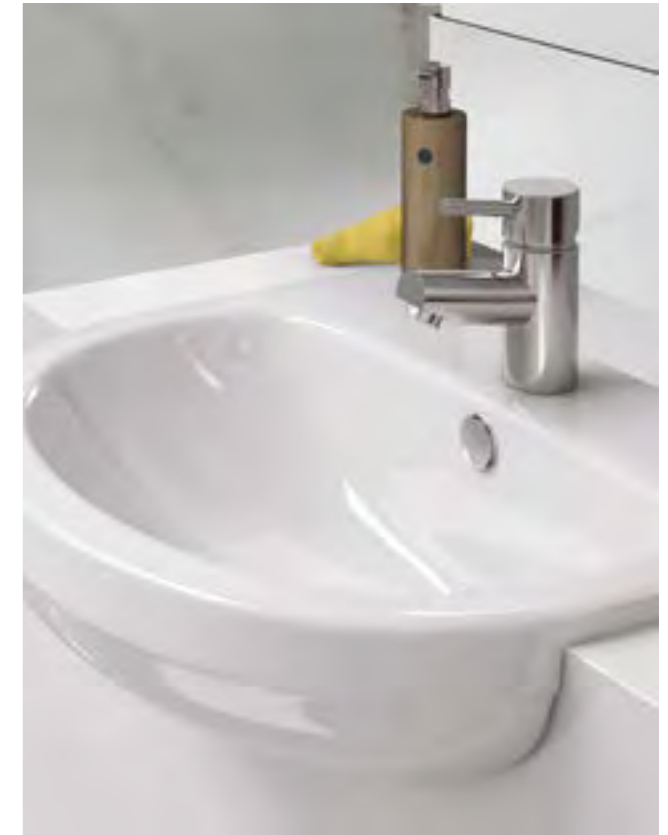

LS1076	550mm semi recessed basin one tap hole	£131.00