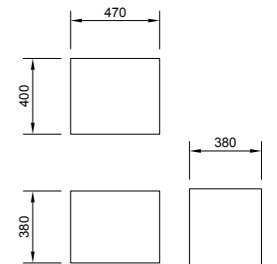

PRODUCT CODE
XC80DDWMCDO or XC80DDWMCLO, XC80BAS

PRODUCT DESCRIPTION
800mm double drawer wall mounted unit in dark oak
800mm double drawer wall mounted unit in light oak
800mm basin with one tap hole white

PRICE
£710.00 all colours

XCITE

PRODUCT CODE
XC60SSCDO, XC60SSCLO

PRODUCT DESCRIPTION
600mm side storage unit in dark oak
600mm side storage unit in light oak

PRICE
£229.00 all colours

XCITE

PRODUCT CODE
XC150TSCDO, XC150TSCLO

PRODUCT DESCRIPTION
1500mm storage unit in dark oak
1500mm storage unit in light oak

PRICE
£400.00 all colours

XCITE

PRODUCT CODE
BQ55WMWG or BQ55WMSO or BQ55WMW, L1060

PRODUCT DESCRIPTION
470mm wall mounted unit in white gloss
470mm wall mounted unit in soft oak
470mm wall mounted unit in wenge
550mm basin with one tap hole

PRICE
£506.00 all colours

BLOQUE

PRODUCT CODE
BQWT55WG, BQWT55SO, BQWT55W

PRODUCT DESCRIPTION
470mm worktops in white gloss
470mm worktops in soft oak
470mm worktops in wenge

PRICE
£70.00 all colours

BLOQUE

For use with Bloque wall mount unit

PRODUCT CODE
FL60SDWMC, FL60BAS

PRODUCT DESCRIPTION
600mm single drawer wall mounted unit in white gloss (excluding basin)
600mm basin with one tap hole

PRICE
£545.00

FLITE

PRODUCT CODE
FL60DDWMC, FL60BAS

PRODUCT DESCRIPTION
600mm double drawer wall mounted unit in white gloss (excluding basin)
600mm basin with one tap hole

PRICE
£630.00

FLITE