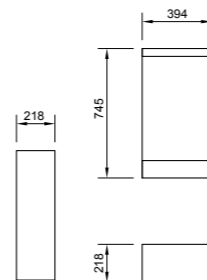

TECHNICAL INFORMATION / FURNITURE

PRODUCT CODE
EC40FSWG or EC40FSSO or EC40FSW, EC40BAS

PRODUCT DESCRIPTION
400mm floor mounted unit in white gloss
400mm floor mounted unit in soft oak
400mm floor mounted unit in wenge
400mm x 220mm basin with one tap hole

PRICE
£365.00 all colours

pura ECHO

PRODUCT CODE
EC60WMWG or EC60WMSO or EC60WMW, EC60BAS

PRODUCT DESCRIPTION
600mm single drawer wall mounted unit in white gloss
600mm single drawer wall mounted unit in soft oak
600mm single drawer wall mounted unit in wenge
600mm x 380mm basin one tap hole

PRICE
£544.00 all colours

pura ECHO

PRODUCT CODE
EC60FSWG or EC60FSSO or EC60FSW, EC60BAS

PRODUCT DESCRIPTION
600mm double drawer floor mounted unit in white gloss
600mm double drawer floor mounted unit in soft oak
600mm double drawer floor mounted unit in wenge
600mm x 380mm basin one tap hole

PRICE
£689.00 all colours

pura ECHO

PRODUCT CODE
ECWT60WG, ECWT60SO, ECWT60W

PRODUCT DESCRIPTION
600mm worktop in white gloss
600mm worktop in soft oak
600mm worktop in wenge

PRICE
£80.00 all colours

For use with 600mm Echo units

pura ECHO

PRODUCT CODE
ECWT120WG, ECWT120SO, ECWT120W

PRODUCT DESCRIPTION
1200mm worktop in white gloss
1200mm worktop in soft oak
1200mm worktop in wenge

PRICE
£150.00 all colours

For use with 2 x 600mm Echo units

pura ECHO

PRODUCT CODE
EC80WMWG or EC80WMSO or EC80WMW, EC80BAS

PRODUCT DESCRIPTION
800mm single drawer wall mounted unit in white gloss
800mm single drawer wall mounted unit in soft oak
800mm single drawer wall mounted unit in wenge
800mm x 450mm basin one tap hole

PRICE
£745.00 all colours

pura ECHO

PRODUCT CODE
ECWT80WG, ECWT80SO, ECWT80W

PRODUCT DESCRIPTION
800mm worktop in white gloss
800mm worktop in soft oak
800mm worktop in wenge

PRICE
£110.00 all colours

For use with 800mm Echo units