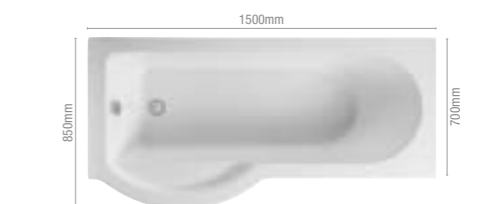

PRICE
£461.00

PRODUCT CODE
PBSBLH15, PBSBLH15UD

PURACAST ARCO

PRODUCT DESCRIPTION
1500mm fully reinforced shower bath (LH) (inc leg pack)
Weight: 34kg Capacity: 157 litres
1500mm fully reinforced shower bath (LH) (inc leg pack) undrilled **ECO**
Weight: 34kg Capacity: 80-157 litres, dependent on overflow position selected