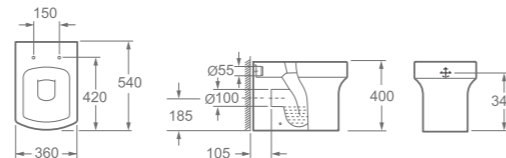

PRICE
£433.00 with Puraplast seat
£433.00 with Slim Puraplast seat

PRODUCT CODE
CB1094, S1060SCQR

pura

DEKKA

PRODUCT DESCRIPTION
Back to wall WC bowl with fixings
Puraplast seat and cover slow close