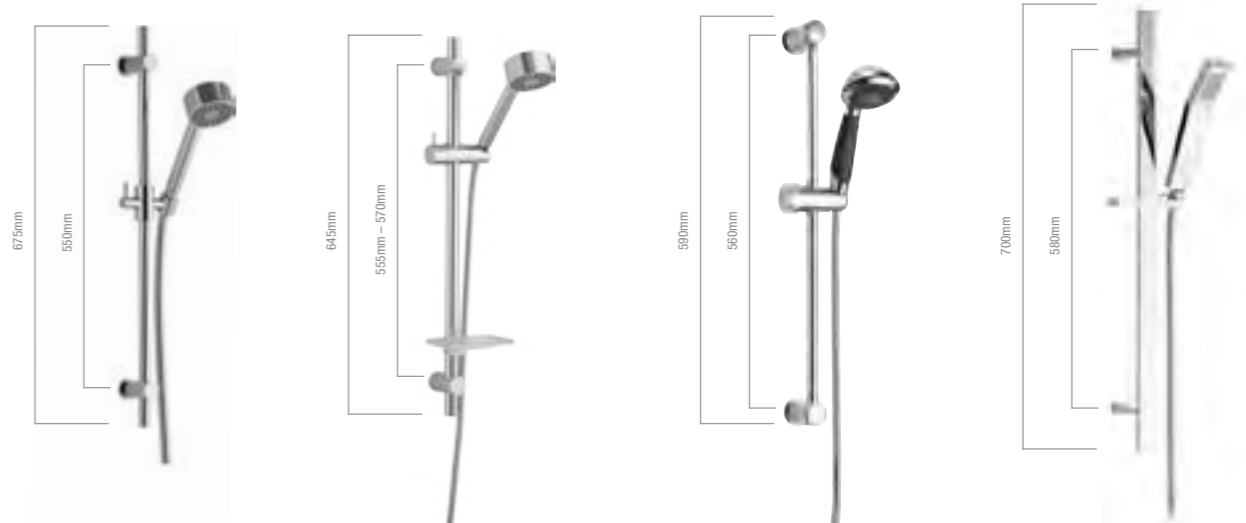

TECHNICAL INFORMATION / SHOWER KITS

TECHNICAL INFORMATION / SHOWER KITS

SHOWER KITS
TECHNICAL INFORMATION

<p>PRODUCT CODE LVSRL2</p> <p>MP >0.5 10 YEARS WARRANTY</p> <p>PRODUCT DESCRIPTION Levo extended slide rail with Essence 3 spray head and smooth hose</p> <p>PRICE £198.20</p>	<p>PRODUCT CODE BQSRK2</p> <p>LP >0.2 10 YEARS WARRANTY</p> <p>PRODUCT DESCRIPTION Bloque slide rail kit with integral wall connector with handset and hose</p> <p>PRICE £190.00</p>	<p>PRODUCT CODE LVSRLK</p> <p>LP >0.2 10 YEARS WARRANTY</p> <p>PRODUCT DESCRIPTION Levo extended slide rail kit with single function handset and hose</p> <p>PRICE £169.00</p>	<p>PRODUCT CODE KI480</p> <p>LP >0.2 10 YEARS WARRANTY</p> <p>PRODUCT DESCRIPTION Essence slide rail kit with single function handset and hose</p> <p>PRICE £135.00</p>
---	---	---	--

<p>PRODUCT CODE BQSRK3</p> <p>LP >0.2 10 YEARS WARRANTY</p> <p>PRODUCT DESCRIPTION Bloque slide rail kit with Dekka single function handset and smooth hose</p> <p>PRICE £185.50</p>	<p>PRODUCT CODE BQSRK</p> <p>LP >0.2 10 YEARS WARRANTY</p> <p>PRODUCT DESCRIPTION Bloque slide rail kit with handset and hose</p> <p>PRICE £180.00</p>	<p>PRODUCT CODE LVSRLK</p> <p>LP >0.2 10 YEARS WARRANTY</p> <p>PRODUCT DESCRIPTION Levo slide rail kit with single function handset and hose</p> <p>PRICE £147.00</p>	<p>PRODUCT CODE KI470</p> <p>MP >0.5 10 YEARS WARRANTY</p> <p>PRODUCT DESCRIPTION Essence slide rail kit with three function handset and hose</p> <p>PRICE £140.00</p>
---	---	--	---