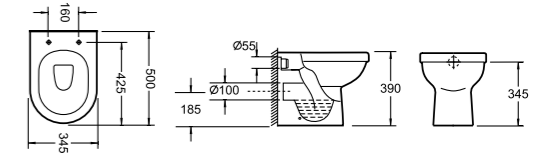

TECHNICAL INFORMATION / BACK TO WALL WC PRODUCTS

PRODUCT CODE
CB1076, S1076SCQR or S1076SC

pura

IVO

PRODUCT DESCRIPTION
Back to wall WC bowl with fixings
Puraplast seat and cover slow close
Seat and slow close cover