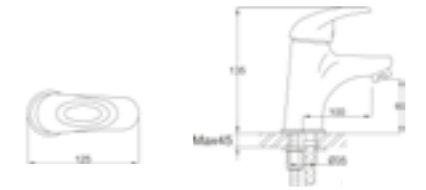

PRICE
£185.00

pura IV0

PRODUCT CODE
DVSBAS

PRODUCT DESCRIPTION
Small basin mixer with clicker waste

PRICE
£104.00

pura DV8

PRODUCT CODE
DVBAS

PRODUCT DESCRIPTION
Basin mixer with clicker waste