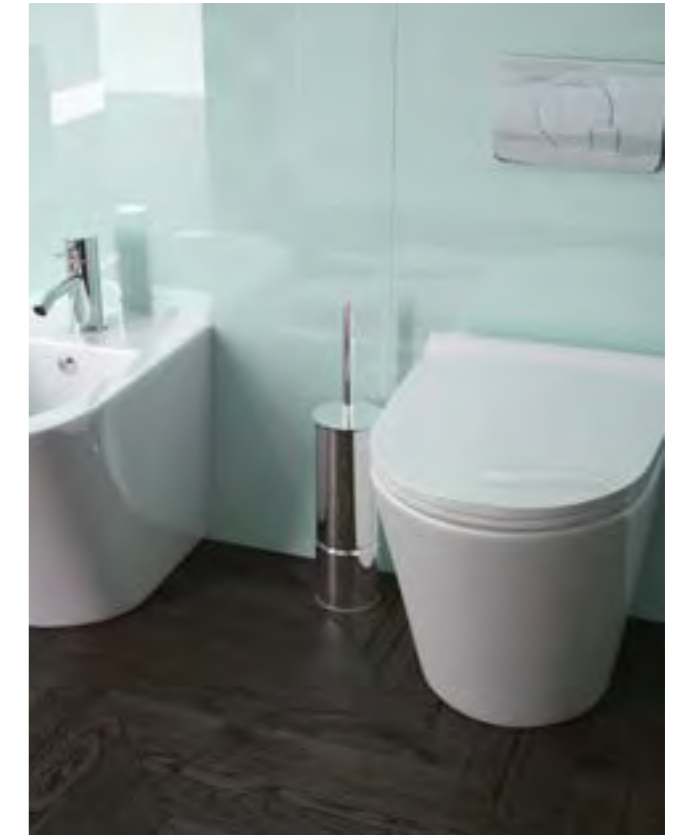

BLADE / CLOSE COUPLED & BACK TO WALL

IMEX SANITARYWARE

BLADE COLLECTION

IMEX SANITARYWARE

BLADE COLLECTION