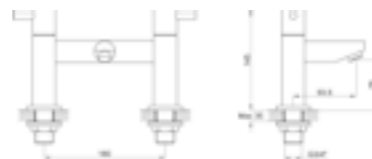

PRICE
£131.00

pura IV0

PRODUCT CODE
IVBF

PRODUCT DESCRIPTION
Bath filler

PRICE
£152.00

pura IV0

PRODUCT CODE
IVBSM

PRODUCT DESCRIPTION
Bath shower mixer with kit