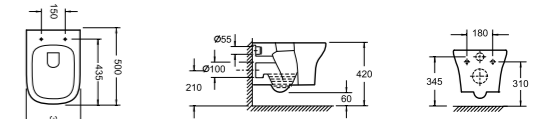

PRICE
£323.00 with Puraplast seat
£323.00 with Slim Puraplast seat

PRODUCT CODE
CH10134, GRS10134SCQR or GRSL10134SCQR

IMEX

GRACE

PRODUCT DESCRIPTION
Wall hung WC bowl with fixings
Puraplast quick release slow close seat and cover
Slim Puraplast quick release slow close seat and
cover **NEW**