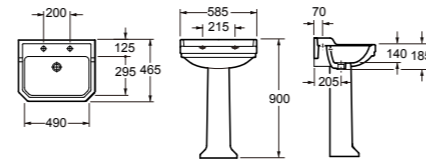

IMEX
CERAMICS DE LTD

WYNDHAM