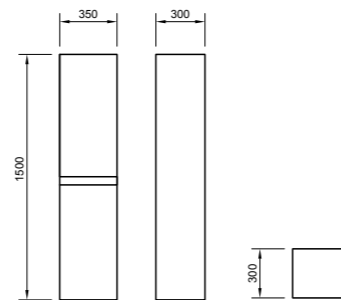

PRODUCT CODE
ECTSU150WG, ECTSU150SO, ECTSU150W

pura

ECHO

PRODUCT DESCRIPTION
1500mm double door storage unit in white gloss
1500mm double door storage unit in soft oak
1500mm double door storage unit in wenge

PRICE
£420.00 all colours