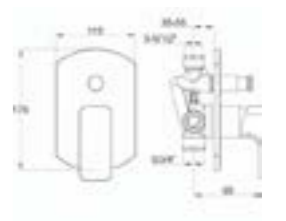

PRODUCT CODE
FLSHVODIV

PRODUCT DESCRIPTION
Concealed manual shower valve with diverter

PRICE
£179.00

pura FLITE