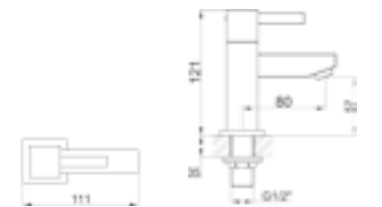

PRODUCT CODE
SQ12

PRODUCT DESCRIPTION
Basin pillar taps (pair)

PRICE
£151.00

pura SQ2