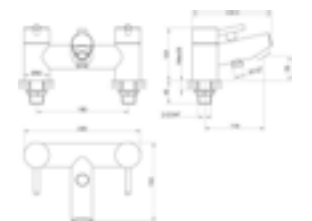

PRODUCT CODE
XCBSM

PRODUCT DESCRIPTION
Bath shower mixer with kit

PRICE
£251.00

pura XCITE