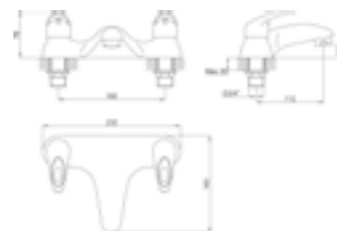

TECHNICAL INFORMATION / BRASSWARE

PRODUCT CODE
DV12

PRODUCT DESCRIPTION
Basin pillar taps (pair)

PRICE
£86.50

pura DV8

PRODUCT CODE
DVBID

PRODUCT DESCRIPTION
Bidet mixer with clicker waste

PRICE
£115.00

pura DV8

PRODUCT CODE
DV34

PRODUCT DESCRIPTION
Bath pillar taps (pair)

PRICE
£97.00

pura DV8

PRODUCT CODE
DVBF

PRODUCT DESCRIPTION
Bath filler

PRICE
£152.00

pura DV8

TECHNICAL INFORMATION / BRASSWARE

PRODUCT CODE
DVBSM

PRODUCT DESCRIPTION
Bath shower mixer with kit

PRICE
£195.00

pura DV8

PRODUCT CODE
SQHFBAS

PRODUCT DESCRIPTION
Basin mixer- high flow - with clicker waste

PRICE
£167.00

pura SQ2

PRODUCT CODE
SQBAS

PRODUCT DESCRIPTION
Basin mixer with clicker waste

PRICE
£137.00

pura SQ2

PRODUCT CODE
SQ12

PRODUCT DESCRIPTION
Basin pillar taps (pair)

PRICE
£151.00

pura SQ2