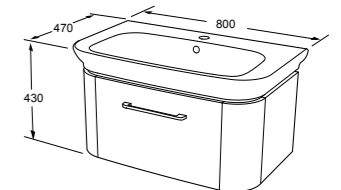

IMEX

GRACE

PRODUCT DESCRIPTION
600mm ceramic basin with one tap hole **NEW**
600mm single drawer wall mount unit in white gloss **NEW**

PRICE
£480.00

PRODUCT CODE
LF10134-800, FH10134-800WG

IMEX

GRACE

PRODUCT DESCRIPTION
800mm ceramic basin with one tap hole
800mm single drawer wall mount unit in white gloss