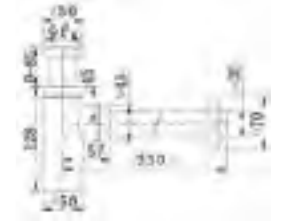

TECHNICAL INFORMATION / BASIN WASTES

PRODUCT CODE
BW100

PRODUCT DESCRIPTION
Luxury slotted basin waste with chrome metal plug

PRICE
£13.80

pura

PRODUCT CODE
FW100

PRODUCT DESCRIPTION
Basin flip waste slotted

PRICE
£15.30

pura

PRODUCT CODE
FW101

PRODUCT DESCRIPTION
Basin flip waste unslotted

PRICE
£15.30

pura

PRODUCT CODE
FF100

PRODUCT DESCRIPTION
Free flow basin waste unslotted

PRICE
£17.50

pura

TECHNICAL INFORMATION / TRAPS & WASTES

PRODUCT CODE
MB200

PRODUCT DESCRIPTION
Minimalist 1 1/4" chrome bottle trap and pipe

PRICE
£50.00

pura

PRODUCT CODE
TB200

PRODUCT DESCRIPTION
Traditional 1 1/4" chrome bottle trap and pipe

PRICE
£39.50

pura

PRODUCT CODE
SB200

PRODUCT DESCRIPTION
Square 1 1/4" chrome bottle trap and pipe

PRICE
£64.00

pura

PRODUCT CODE
PBSTW

PRODUCT DESCRIPTION
90mm fastflow shower waste and flexi pipe

PRICE
£15.30

pura