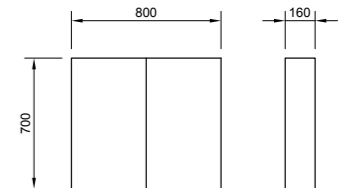

PRICE
£330.00 all colours

TECHNICAL INFORMATION / MIRROR CABINETS & MIRRORS

PRODUCT CODE
ECDDMC80WG, ECDDMC80SO, ECDDMC80W

pura

ECHO

PRODUCT DESCRIPTION
800mm soft close double door mirror cabinet in white gloss
800mm soft close double door mirror cabinet in soft oak
800mm soft close double door mirror cabinet in wenge