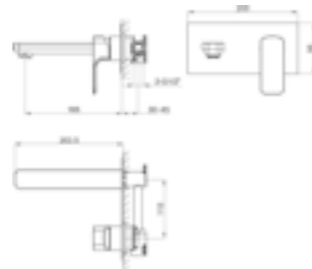

PRODUCT CODE
FL2HWMBAS

PRODUCT DESCRIPTION
Two hole wall mounted basin mixer with clicker waste

PRICE
£215.00

pura FLITE