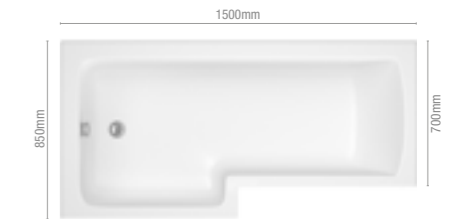

PRICE
£450.00

TECHNICAL INFORMATION / BATHS

PRODUCT CODE
PBSQSB1500LH

pura

SQR

PRODUCT DESCRIPTION
1500mm shower bath (LH)
Weight: 26kg Capacity: 194 litres

PRICE
£470.00

PRODUCT CODE
PBSQSB1700LH