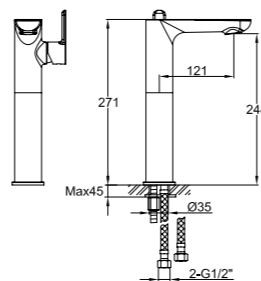

PRICE
£184.00

PRODUCT CODE
ERTBAS

ECHO

PRODUCT DESCRIPTION
Tall side lever basin mixer with clicker waste