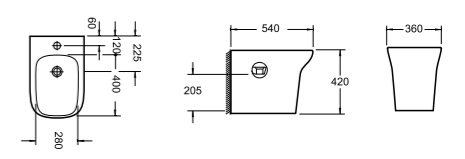

TECHNICAL INFORMATION / BIDETS

PRODUCT CODE
BH10150

PRODUCT DESCRIPTION
Wall hung bidet with fixings

PRICE
£274.00

LIBERTY

PRODUCT CODE
B10150

PRODUCT DESCRIPTION
Bidet with fixings

PRICE
£274.00

LIBERTY

PRODUCT CODE
BH10100

PRODUCT DESCRIPTION
Wall hung bidet with fixings

PRICE
£259.00

ESSENCE

PRODUCT CODE
B10100

PRODUCT DESCRIPTION
Bidet with fixings

PRICE
£219.00

ESSENCE

PRODUCT CODE
BLBH1088

PRODUCT DESCRIPTION
Wall hung bidet with fixings

PRICE
£252.00

BLADE

TECHNICAL INFORMATION / BIDETS

PRODUCT CODE
BLB1088

PRODUCT DESCRIPTION
Bidet with fixings

PRICE
£208.00

BLADE

PRODUCT CODE
BH10134

PRODUCT DESCRIPTION
Wall hung bidet with fixings

PRICE
£208.00

GRACE

PRODUCT CODE
B10134

PRODUCT DESCRIPTION
Bidet with fixings

PRICE
£197.00

GRACE