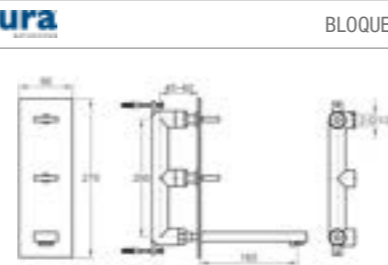

pura BLOQUE

PRODUCT CODE
BQBF

PRODUCT DESCRIPTION
Bath filler

PRICE
£275.00