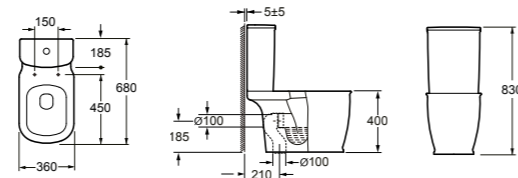

PRICE
£286.00 with Puraplast seat
£241.50 with standard seat

TECHNICAL INFORMATION / CLOSE COUPLED WC PRODUCTS

PRODUCT CODE
C10150, T10150, S10150

LIBERTY

PRODUCT DESCRIPTION
Close coupled WC bowl with fixings
Close coupled cistern with dual flush fittings
Puraplast slimline quick release slow close seat and cover