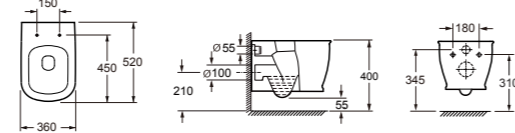

PRICE
£360.00

PRODUCT CODE
CH10100, ESS10100SCQR or ESSL10100SCQR

IMEX

ESSENCE

PRODUCT DESCRIPTION
Wall hung WC bowl with fixings
Puraplast quick release slow close seat and cover
Slim Puraplast quick release slow close seat and
cover **NEW**