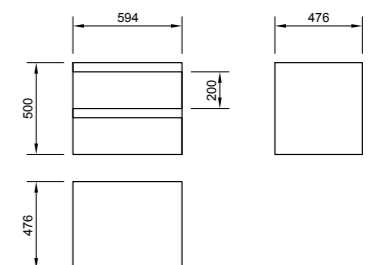

PRODUCT CODE
XC80DDWMCDO or XC80DDWMCLO, XC80BAS

PRODUCT DESCRIPTION
800mm double drawer wall mounted unit in dark oak
800mm double drawer wall mounted unit in light oak
800mm basin with one tap hole white

PRICE
£710.00 all colours

XCITE

PRODUCT CODE
XC60SSCDO, XC60SSCLO

PRODUCT DESCRIPTION
600mm side storage unit in dark oak
600mm side storage unit in light oak

PRICE
£229.00 all colours

XCITE

PRODUCT CODE
XC150TSCDO, XC150TSCLO

PRODUCT DESCRIPTION
1500mm storage unit in dark oak
1500mm storage unit in light oak

PRICE
£400.00 all colours

XCITE

PRODUCT CODE
BQ55WMWG or BQ55WMSO or BQ55WMW, L1060

PRODUCT DESCRIPTION
470mm wall mounted unit in white gloss
470mm wall mounted unit in soft oak
470mm wall mounted unit in wenge
550mm basin with one tap hole

PRICE
£506.00 all colours

BLOQUE

PRODUCT CODE
BQWT55WG, BQWT55SO, BQWT55W

PRODUCT DESCRIPTION
470mm worktops in white gloss
470mm worktops in soft oak
470mm worktops in wenge

PRICE
£70.00 all colours

BLOQUE

For use with Bloque wall mount unit

PRODUCT CODE
FL60SDWMC, FL60BAS

PRODUCT DESCRIPTION
600mm single drawer wall mounted unit in white gloss (excluding basin)
600mm basin with one tap hole

PRICE
£545.00

FLITE

PRODUCT CODE
FL60DDWMC, FL60BAS

PRODUCT DESCRIPTION
600mm double drawer wall mounted unit in white gloss (excluding basin)
600mm basin with one tap hole

PRICE
£630.00

FLITE