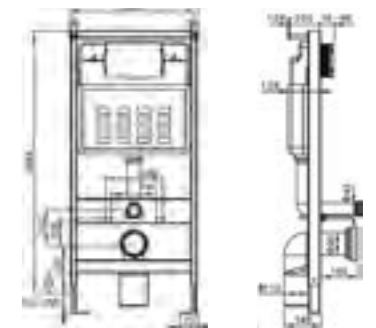

PRICE
£348.00

pura

PRODUCT CODE
CF01N

PRODUCT DESCRIPTION
Wall hung bowl frame system with chrome dual flush plate

PRICE
£360.00

pura

PRODUCT CODE
XC80DDWMCDO or XC80DDWMCLO, XC80BAS

PRODUCT DESCRIPTION
800mm double drawer wall mounted unit in dark oak
800mm double drawer wall mounted unit in light oak
800mm basin with one tap hole white