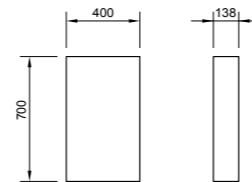

PRICE
£108.00

PRODUCT CODE
ECSDMC40WG, ECSDMC40SO, ECSDMC40W

pura

ECHO

PRODUCT DESCRIPTION
400mm soft close single door mirror cabinet in white gloss
400mm soft close single door mirror cabinet in soft oak
400mm soft close single door mirror cabinet in wenge