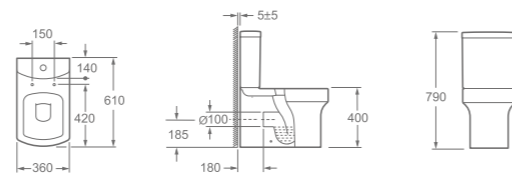

PRICE
£439.00

PRODUCT CODE
C1094, T1094, S1060SCQR

pura

DEKKA

PRODUCT DESCRIPTION
Close coupled WC bowl with fixings
Close coupled cistern with dual flush fittings
Puraplast seat and cover slow close