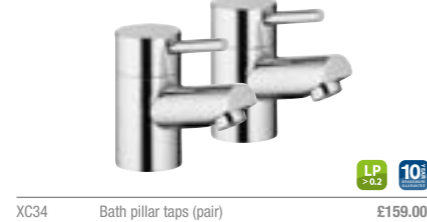

XCITE

With clean lines and smooth operation Xcite offers an appealing range of taps, mixers, bidet fillers and showers. Durable and reliable it is suitable to use in the busiest of bathrooms – a firm family favourite.

XCITE

XCITE BRASSWARE

XCITE BRASSWARE