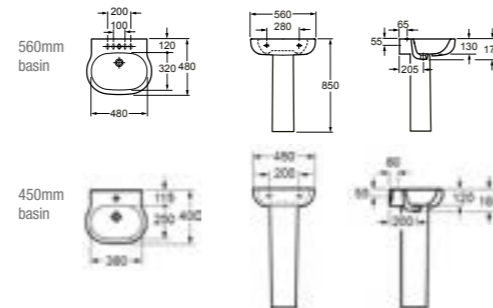

PRODUCT CODE
L1088C, P1088C

PRODUCT DESCRIPTION
550mm basin with one tap hole
Full pedestal (for 550mm basin)

PRICE
£235.00

pura

ARCO

PRODUCT CODE
L1010 or L1010C, P1010

PRODUCT DESCRIPTION
560mm basin one tap hole
450mm basin one tap hole
Full pedestal

PRICE
£229.00 560mm basin
£226.00 450mm basin

pura

URBAN