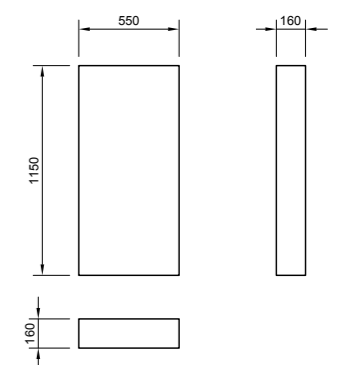

PRODUCT CODE
ECWT80WG, ECWT80SO, ECWT80W

PRODUCT DESCRIPTION
800mm worktop in white gloss
800mm worktop in soft oak
800mm worktop in wenge

PRICE
£110.00 all colours

For use with 800mm Echo units

pura ECHO

PRODUCT CODE
ECWCFCWG, ECWCFCSO, ECWCFCW

PRODUCT DESCRIPTION
550mm cistern frame cover in white gloss
550mm cistern frame cover in soft oak
550mm cistern frame cover in wenge

PRICE
£262.00 all colours

pura ECHO