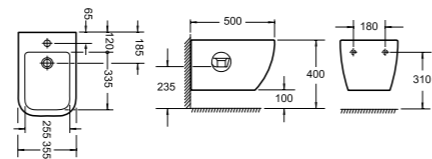

TECHNICAL INFORMATION / BIDETS

PRODUCT CODE
BH10150

PRODUCT DESCRIPTION
Wall hung bidet with fixings

PRICE
£274.00

LIBERTY

PRODUCT CODE
B10150

PRODUCT DESCRIPTION
Bidet with fixings

PRICE
£274.00

LIBERTY

PRODUCT CODE
BH10100

PRODUCT DESCRIPTION
Wall hung bidet with fixings

PRICE
£259.00

ESSENCE

PRODUCT CODE
B10100

PRODUCT DESCRIPTION
Bidet with fixings

PRICE
£219.00

ESSENCE

PRODUCT CODE
BLBH1088

PRODUCT DESCRIPTION
Wall hung bidet with fixings

PRICE
£252.00

BLADE

TECHNICAL INFORMATION / BIDETS

PRODUCT CODE
BLB1088

PRODUCT DESCRIPTION
Bidet with fixings

PRICE
£208.00

BLADE

PRODUCT CODE
BH10134

PRODUCT DESCRIPTION
Wall hung bidet with fixings

PRICE
£208.00

GRACE

PRODUCT CODE
B10134

PRODUCT DESCRIPTION
Bidet with fixings

PRICE
£197.00

GRACE