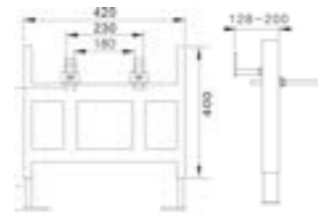

TECHNICAL INFORMATION / FRAMES & CONCEALED CISTERNS

PRODUCT CODE
HIDECISTN

PRODUCT DESCRIPTION
Pura cable operated concealed complete with dual flush button

PRICE
£95.00

pura

PRODUCT CODE
CC100

PRODUCT DESCRIPTION
Super slim concealed insulated cistern with chrome front mounted dual flush plate

PRICE
£180.00

pura

PRODUCT CODE
BF03

PRODUCT DESCRIPTION
Wall hung bidet frame system

PRICE
£150.00

pura

TECHNICAL INFORMATION / FRAMES & CONCEALED CISTERNS

PRODUCT CODE
CF02FRONT

PRODUCT DESCRIPTION
Reduced height wall hung WC bowl frame system with front mounted chrome dual flush plate

PRICE
£348.00

pura

PRODUCT CODE
CF02TOP

PRODUCT DESCRIPTION
Reduced height wall hung WC bowl frame system with top mounted chrome dual flush plate

PRICE
£348.00

pura

PRODUCT CODE
CF01N

PRODUCT DESCRIPTION
Wall hung bowl frame system with chrome dual flush plate

PRICE
£360.00

pura