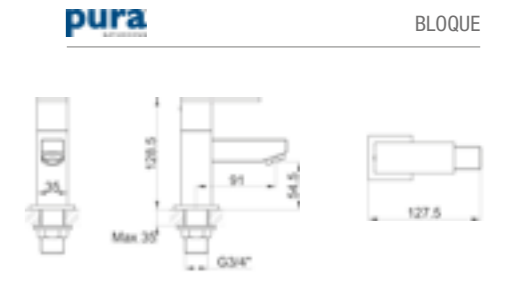

pura

BLOQUE

PRODUCT CODE
BQBID

PRODUCT DESCRIPTION
Single lever basin mixer with clicker waste

PRICE
£217.00