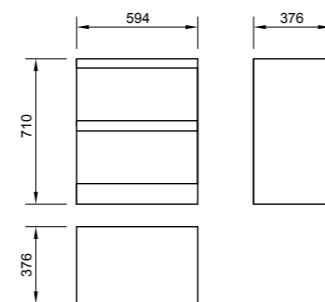

TECHNICAL INFORMATION / FURNITURE

PRODUCT CODE
EC40FSWG or EC40FSSO or EC40FSW, EC40BAS

PRODUCT DESCRIPTION
400mm floor mounted unit in white gloss
400mm floor mounted unit in soft oak
400mm floor mounted unit in wenge
400mm x 220mm basin with one tap hole

PRICE
£365.00 all colours

pura ECHO

PRODUCT CODE
EC60WMWG or EC60WMSO or EC60WMW, EC60BAS

PRODUCT DESCRIPTION
600mm single drawer wall mounted unit in white gloss
600mm single drawer wall mounted unit in soft oak
600mm single drawer wall mounted unit in wenge
600mm x 380mm basin one tap hole

PRICE
£544.00 all colours

pura ECHO

PRODUCT CODE
EC60FSWG or EC60FSSO or EC60FSW, EC60BAS

PRODUCT DESCRIPTION
600mm double drawer floor mounted unit in white gloss
600mm double drawer floor mounted unit in soft oak
600mm double drawer floor mounted unit in wenge
600mm x 380mm basin one tap hole

PRICE
£689.00 all colours

pura ECHO

PRODUCT CODE
ECWT60WG, ECWT60SO, ECWT60W

PRODUCT DESCRIPTION
600mm worktop in white gloss
600mm worktop in soft oak
600mm worktop in wenge

PRICE
£80.00 all colours

For use with 600mm Echo units

pura ECHO

PRODUCT CODE
ECWT120WG, ECWT120SO, ECWT120W

PRODUCT DESCRIPTION
1200mm worktop in white gloss
1200mm worktop in soft oak
1200mm worktop in wenge

PRICE
£150.00 all colours

For use with 2 x 600mm Echo units

pura ECHO

PRODUCT CODE
EC80WMWG or EC80WMSO or EC80WMW, EC80BAS

PRODUCT DESCRIPTION
800mm single drawer wall mounted unit in white gloss
800mm single drawer wall mounted unit in soft oak
800mm single drawer wall mounted unit in wenge
800mm x 450mm basin one tap hole

PRICE
£745.00 all colours

pura ECHO

PRODUCT CODE
ECWT80WG, ECWT80SO, ECWT80W

PRODUCT DESCRIPTION
800mm worktop in white gloss
800mm worktop in soft oak
800mm worktop in wenge

PRICE
£110.00 all colours

For use with 800mm Echo units