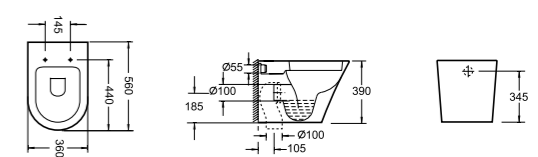

PRICE
£336.00 with Puraplast seat
£336.00 with Slim Puraplast seat

PRODUCT CODE
BLCB1088, SM1088SCQR

IMEX

BLADE

PRODUCT DESCRIPTION
Back to wall WC bowl with fixings
Puraplast slimline quick release slow close seat
and cover