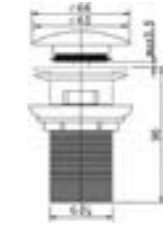

PRODUCT CODE
CB003

PRODUCT DESCRIPTION
Hair catch slotted basin clicker waste

PRICE
£25.00

PRODUCT CODE
CB100

PRODUCT DESCRIPTION
Deluxe slotted basin clicker waste

PRICE
£19.20

PRODUCT CODE
CB101

PRODUCT DESCRIPTION
Deluxe unslotted basin clicker waste