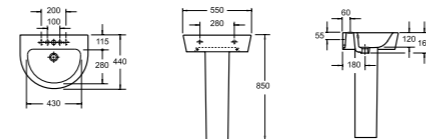

TECHNICAL INFORMATION / BASINS WITH FULL PEDESTALS

PRODUCT CODE
L1088, P1088

PRODUCT DESCRIPTION
610mm basin with one tap hole
Full pedestal (for 610mm basin)

PRICE
£263.00

pura

ARCO

PRODUCT CODE
L1088C, P1088C

PRODUCT DESCRIPTION
550mm basin with one tap hole
Full pedestal (for 550mm basin)

PRICE
£235.00

pura

ARCO

PRODUCT CODE
L1010 or L1010C, P1010

PRODUCT DESCRIPTION
560mm basin one tap hole
450mm basin one tap hole
Full pedestal

PRICE
£229.00 560mm basin
£226.00 450mm basin

pura

URBAN

PRODUCT CODE
L1094, P1094

PRODUCT DESCRIPTION
550mm basin one tap hole
Full pedestal

PRICE
£229.00

pura

DEKKA

TECHNICAL INFORMATION / BASINS WITH FULL PEDESTALS

PRODUCT CODE
L1060, P1060

PRODUCT DESCRIPTION
550mm basin with one tap hole
Full pedestal (for 550mm basin)

PRICE
£229.00

pura

BLOQUE

PRODUCT CODE
LW1056, P1094

PRODUCT DESCRIPTION
500mm basin with one tap hole
Full pedestal

PRICE
£240.00

pura

STR8

PRODUCT CODE
L10136A1 or L10136A2 or LH10136, P10136

PRODUCT DESCRIPTION
530mm basin one tap hole
530mm basin two tap holes
450mm basin one tap hole
Full pedestal

PRICE
£251.00 530mm basins
£227.00 450mm basin

pura

FLITE

PRODUCT CODE
L1076 or L10701 or L10702 or
L1076C1 or L1076C2, P1076

PRODUCT DESCRIPTION
620mm basin one tap hole
560mm basin one tap hole
560mm basin two tap holes
500mm basin one tap hole
500mm basin two tap holes
Full pedestal

PRICE
£144.00 620mm basin
£118.00 560mm basins
£117.00 500mm basins

pura

ICE / IVO