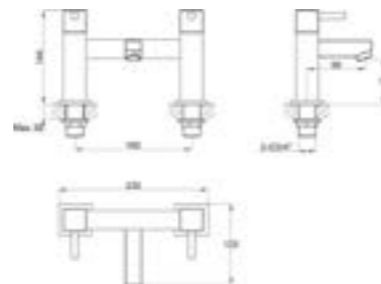

TECHNICAL INFORMATION / BRASSWARE

TECHNICAL INFORMATION

BRASSWARE

PRODUCT CODE
SQ34

PRODUCT DESCRIPTION
Bath pillar taps (pair)

PRICE
£192.00

pura SQ2

PRODUCT CODE
SQBID

PRODUCT DESCRIPTION
Bidet mixer with clicker waste

PRICE
£138.00

pura SQ2

PRODUCT CODE
SQBF

PRODUCT DESCRIPTION
Bath filler

PRICE
£215.00

pura SQ2

PRODUCT CODE
SQBSM

PRODUCT DESCRIPTION
Bath shower mixer with kit

PRICE
£262.00

pura SQ2