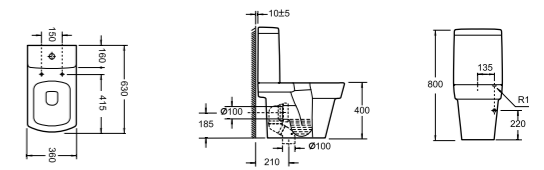

TECHNICAL INFORMATION / CLOSE COUPLED WC PRODUCTS

PRODUCT CODE
C1060, T1060, S1060SCQR

pura

BLOQUE

PRODUCT DESCRIPTION
Close coupled WC bowl with fixings
Close coupled cistern with dual flush fittings
Puraplast seat and cover slow close