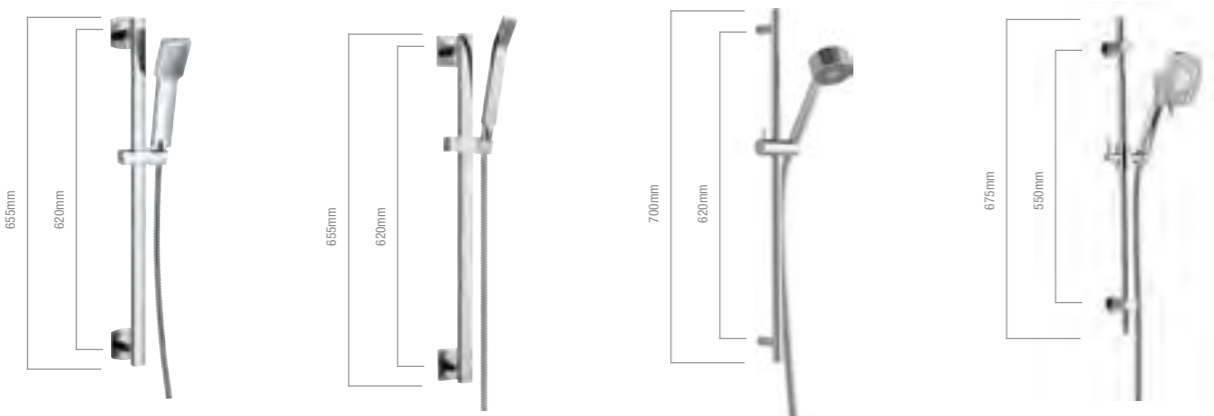

PRODUCT CODE BQSRK3 LP >0.2 10 YEARS WARRANTY PRODUCT DESCRIPTION Bloque slide rail kit with Dekka single function handset and smooth hose PRICE £185.50	PRODUCT CODE BQSRK LP >0.2 10 YEARS WARRANTY PRODUCT DESCRIPTION Bloque slide rail kit with handset and hose PRICE £180.00	PRODUCT CODE LVSRLK LP >0.2 10 YEARS WARRANTY PRODUCT DESCRIPTION Levo slide rail kit with single function handset and hose PRICE £147.00	PRODUCT CODE KI470 MP >0.5 10 YEARS WARRANTY PRODUCT DESCRIPTION Essence slide rail kit with three function handset and hose PRICE £140.00