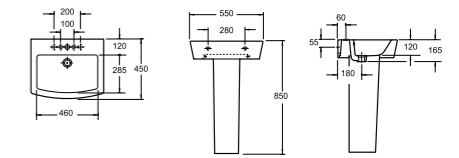

TECHNICAL INFORMATION / BASINS WITH FULL PEDESTALS

PRODUCT CODE
L1060, P1060

PRODUCT DESCRIPTION
550mm basin with one tap hole
Full pedestal (for 550mm basin)

PRICE
£229.00

pura

BLOQUE

PRODUCT CODE
LW1056, P1094