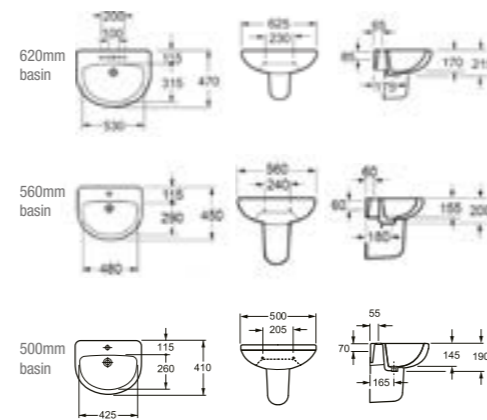

TECHNICAL INFORMATION / BASINS WITH HALF PEDESTALS

PRODUCT CODE
LW1056, P1064A

PRODUCT DESCRIPTION
500mm basin with one tap hole
Half pedestal

PRICE
£250.00

pura

STR8

PRODUCT CODE
L1076 or L10701 or L10702 or
L1076C1 or L1076C2, P1072A

PRODUCT DESCRIPTION
620mm basin one tap hole
560mm basin one tap hole
560mm basin two tap holes
500mm basin one tap hole
500mm basin two tap holes
Half pedestal

PRICE
£140.00 620mm basin
£114.00 560mm basins
£113.00 500mm basins

pura

ICE / IVO

PRODUCT CODE
L10100, ESP1064A

PRODUCT DESCRIPTION
560mm basin with one tap hole
Half pedestal

PRICE
£181.00

IMEX

ESSENCE

TECHNICAL INFORMATION / SEMI RECESSED BASINS

PRODUCT CODE
LS1088

PRODUCT DESCRIPTION
550mm semi recessed basin one tap hole

PRICE
£206.00

pura

ARCO

PRODUCT CODE
LS1010

PRODUCT DESCRIPTION
560mm semi recessed basin one tap hole

PRICE
£190.00

pura

URBAN

PRODUCT CODE
LS1076

PRODUCT DESCRIPTION
550mm semi recessed basin one tap hole

PRICE
£131.00

pura

ICE / IVO

PRODUCT CODE
LS10100

PRODUCT DESCRIPTION
560mm semi recessed basin with one tap hole

PRICE
£164.00

IMEX

ESSENCE

PRODUCT CODE
BLLS1088

PRODUCT DESCRIPTION
550mm semi recessed basin with one tap hole

PRICE
£153.00

IMEX

BLADE