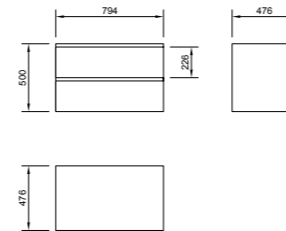

PRODUCT CODE
XC80DDWMCDO or XC80DDWMCLO, XC80BAS

PRODUCT DESCRIPTION
800mm double drawer wall mounted unit in dark oak
800mm double drawer wall mounted unit in light oak
800mm basin with one tap hole white

PRICE
£710.00 all colours

XCITE

PRODUCT CODE
XC60SSCDO, XC60SSCLO

PRODUCT DESCRIPTION
600mm side storage unit in dark oak
600mm side storage unit in light oak

PRICE
£229.00 all colours

XCITE

PRODUCT CODE
XC150TSCDO, XC150TSCLO

PRODUCT DESCRIPTION
1500mm storage unit in dark oak
1500mm storage unit in light oak

PRICE
£400.00 all colours

XCITE

PRODUCT CODE
BQ55WMWG or BQ55WMSO or BQ55WMW, L1060

PRODUCT DESCRIPTION
470mm wall mounted unit in white gloss
470mm wall mounted unit in soft oak
470mm wall mounted unit in wenge
550mm basin with one tap hole

PRICE
£506.00 all colours

BLOQUE

PRODUCT CODE
BQWT55WG, BQWT55SO, BQWT55W

PRODUCT DESCRIPTION
470mm worktops in white gloss
470mm worktops in soft oak
470mm worktops in wenge

PRICE
£70.00 all colours

BLOQUE

For use with Bloque wall mount unit

PRODUCT CODE
FL60SDWMC, FL60BAS

PRODUCT DESCRIPTION
600mm single drawer wall mounted unit in white gloss (excluding basin)
600mm basin with one tap hole

PRICE
£545.00

FLITE

PRODUCT CODE
FL60DDWMC, FL60BAS

PRODUCT DESCRIPTION
600mm double drawer wall mounted unit in white gloss (excluding basin)
600mm basin with one tap hole

PRICE
£630.00

FLITE