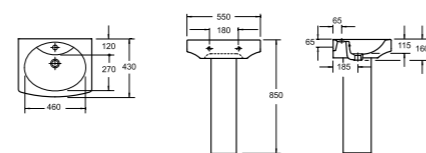

PRICE
£229.00 560mm basin
£226.00 450mm basin

pura

URBAN

PRODUCT CODE
L1094, P1094

PRODUCT DESCRIPTION
550mm basin one tap hole
Full pedestal

PRICE
£229.00

pura

DEKKA