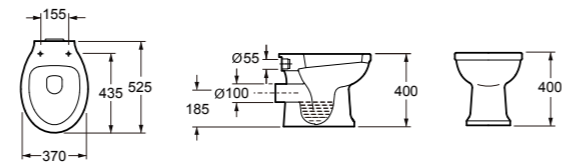

TECHNICAL INFORMATION / HIGH / LOW LEVEL WC PRODUCTS

PRODUCT CODE
CF10142, T10142HL, PEHLFPP,
S10142-OSC or S10142-0

PRODUCT DESCRIPTION
High/low level WC bowl with fittings
High level WC cistern with fittings
(excluding chrome flush pipe)
High level WC chrome flush pipe including
ornate brackets
Oak soft close seat including chrome fixings
Oak seat including chrome fixings

PRICE
£634.00 with soft close seat
£612.00 with standard seat

IMEX CERAMICS UK LTD WYNDHAM

PRODUCT CODE
CF10142, T10142LL, PELLFPP,
S10142-OSC or S10142-0

PRODUCT DESCRIPTION
High/low level WC bowl with fittings
Low level WC cistern with fittings
(excluding chrome flush pipe)
Low level WC chrome flush pipe including
ornate brackets
Oak soft close seat including chrome fixings
Oak seat including chrome fixings

PRICE
£509.00 with soft close seat
£487.00 with standard seat

IMEX CERAMICS UK LTD WYNDHAM

TECHNICAL INFORMATION / BIDETS

PRODUCT CODE
B1088

PRODUCT DESCRIPTION
Bidet with fixings

PRICE
£348.00

pura ARCO

PRODUCT CODE
BH1088

PRODUCT DESCRIPTION
Wall hung bidet

PRICE
£329.00

pura ARCO

PRODUCT CODE
B1094

PRODUCT DESCRIPTION
Bidet with fixings

PRICE
£325.00

pura DEKKA

PRODUCT CODE
B1060

PRODUCT DESCRIPTION
Bidet with fixings

PRICE
£285.00

pura BLOQUE

PRODUCT CODE
B1076

PRODUCT DESCRIPTION
Bidet with fixings

PRICE
£163.00

pura IVO