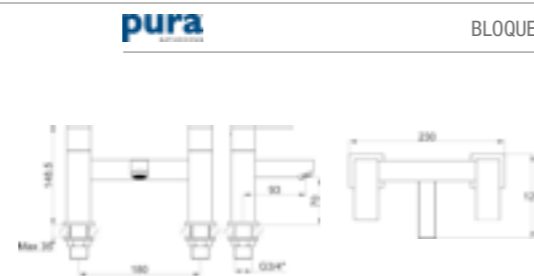

pura BLOQUE

PRODUCT CODE
BQ3HVWMBAS

PRODUCT DESCRIPTION
Three hole vertical wall mounted basin mixer with clicker waste

PRICE
£460.00

pura BLOQUE

PRODUCT CODE
BQBF

PRODUCT DESCRIPTION
Bath filler

PRICE
£275.00