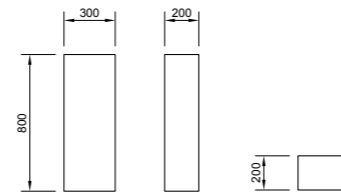

TECHNICAL INFORMATION / FURNITURE

PRODUCT CODE
ECSSU80WG, ECSSU80SO, ECSSU80W

pura

ECHO

PRODUCT DESCRIPTION
800mm single door storage unit in white gloss
800mm single door storage unit in soft oak
800mm single door storage unit in wenge

PRICE
£215.00 all colours