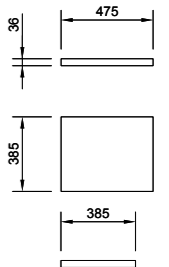

PRODUCT CODE
XC80DDWMCDO or XC80DDWMCLO, XC80BAS

PRODUCT DESCRIPTION
800mm double drawer wall mounted unit in dark oak
800mm double drawer wall mounted unit in light oak
800mm basin with one tap hole white

PRICE
£710.00 all colours

XCITE

PRODUCT CODE
XC60SSCDO, XC60SSCLO

PRODUCT DESCRIPTION
600mm side storage unit in dark oak
600mm side storage unit in light oak

PRICE
£229.00 all colours

XCITE

PRODUCT CODE
XC150TSCDO, XC150TSCLO

PRODUCT DESCRIPTION
1500mm storage unit in dark oak
1500mm storage unit in light oak

PRICE
£400.00 all colours

XCITE

PRODUCT CODE
BQ55WMWG or BQ55WMSO or BQ55WMW, L1060

PRODUCT DESCRIPTION
470mm wall mounted unit in white gloss
470mm wall mounted unit in soft oak
470mm wall mounted unit in wenge
550mm basin with one tap hole

PRICE
£506.00 all colours

BLOQUE

PRODUCT CODE
BQWT55WG, BQWT55SO, BQWT55W

PRODUCT DESCRIPTION
470mm worktops in white gloss
470mm worktops in soft oak
470mm worktops in wenge

PRICE
£70.00 all colours

BLOQUE

For use with Bloque wall mount unit

PRODUCT CODE
FL60SDWMC, FL60BAS

PRODUCT DESCRIPTION
600mm single drawer wall mounted unit in white gloss (excluding basin)
600mm basin with one tap hole

PRICE
£545.00

FLITE

PRODUCT CODE
FL60DDWMC, FL60BAS

PRODUCT DESCRIPTION
600mm double drawer wall mounted unit in white gloss (excluding basin)
600mm basin with one tap hole

PRICE
£630.00

FLITE