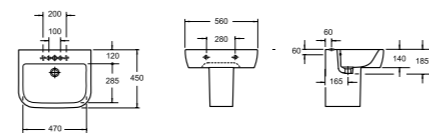

PRICE
£140.00 620mm basin
£114.00 560mm basins
£113.00 500mm basins

pura

ICE / IVO

PRODUCT CODE
L10100, ESP1064A

PRODUCT DESCRIPTION
560mm basin with one tap hole
Half pedestal

PRICE
£181.00

IMEX

ESSENCE