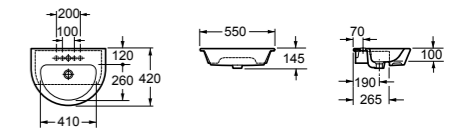

TECHNICAL INFORMATION / BASINS WITH HALF PEDESTALS

PRODUCT CODE
LW1056, P1064A

PRODUCT DESCRIPTION
500mm basin with one tap hole
Half pedestal

PRICE
£250.00

pura

STR8

PRODUCT CODE
L1076 or L10701 or L10702 or
L1076C1 or L1076C2, P1072A

PRODUCT DESCRIPTION
620mm basin one tap hole
560mm basin one tap hole
560mm basin two tap holes
500mm basin one tap hole
500mm basin two tap holes
Half pedestal

PRICE
£140.00 620mm basin
£114.00 560mm basins
£113.00 500mm basins

pura

ICE / IVO

PRODUCT CODE
L10100, ESP1064A

PRODUCT DESCRIPTION
560mm basin with one tap hole
Half pedestal

PRICE
£181.00

IMEX

ESSENCE

TECHNICAL INFORMATION / SEMI RECESSED BASINS

PRODUCT CODE
LS1088

PRODUCT DESCRIPTION
550mm semi recessed basin one tap hole

PRICE
£206.00

pura

ARCO

PRODUCT CODE
LS1010

PRODUCT DESCRIPTION
560mm semi recessed basin one tap hole

PRICE
£190.00

pura

URBAN

PRODUCT CODE
LS1076

PRODUCT DESCRIPTION
550mm semi recessed basin one tap hole

PRICE
£131.00

pura

ICE / IVO

PRODUCT CODE
LS10100

PRODUCT DESCRIPTION
560mm semi recessed basin with one tap hole

PRICE
£164.00

IMEX

ESSENCE

PRODUCT CODE
BLLS1088

PRODUCT DESCRIPTION
550mm semi recessed basin with one tap hole

PRICE
£153.00

IMEX

BLADE