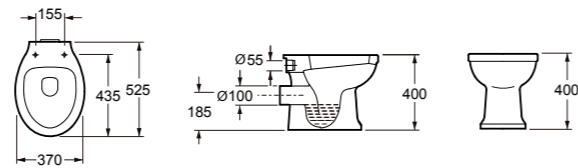

TECHNICAL INFORMATION / HIGH / LOW LEVEL WC PRODUCTS

PRODUCT CODE
CF10142, T10142HL, PEHLFPP,
S10142-OSC or S10142-0

PRODUCT DESCRIPTION
High/low level WC bowl with fittings
High level WC cistern with fittings
(excluding chrome flush pipe)
High level WC chrome flush pipe including
ornate brackets
Oak soft close seat including chrome fixings
Oak seat including chrome fixings

PRICE
£634.00 with soft close seat
£612.00 with standard seat

IMEX CERAMICS UK LTD WYNDHAM

PRODUCT CODE
CF10142, T10142LL, PELLFPP,
S10142-OSC or S10142-0

PRODUCT DESCRIPTION
High/low level WC bowl with fittings
Low level WC cistern with fittings
(excluding chrome flush pipe)
Low level WC chrome flush pipe including
ornate brackets
Oak soft close seat including chrome fixings
Oak seat including chrome fixings

PRICE
£509.00 with soft close seat
£487.00 with standard seat