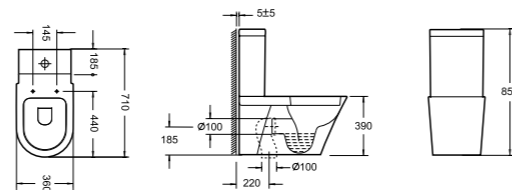

TECHNICAL INFORMATION / CLOSE COUPLED WC PRODUCTS

PRODUCT CODE
C1088, T1088A + S1088SCQR or SL1088SCQR

pura

ARCO

PRODUCT DESCRIPTION
Closed back close coupled WC bowl with fixings
Closed back close coupled cistern with dual flush fittings
Puraplast seat and cover slow close
Slim Puraplast seat and cover slow close