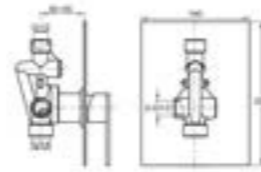

PRICE
£104.00

pura BLOQUE

PRODUCT CODE
BQSHV0

BLOQUE

PRODUCT DESCRIPTION
Concealed manual shower valve

PRICE
£245.00

PRODUCT CODE
BQSHV0DIV

BLOQUE