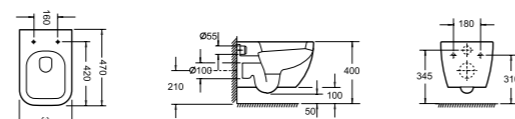

PRICE
£347.00 with Puraplast seat
£347.00 with Slim Puraplast seat

TECHNICAL INFORMATION / WALL HUNG WC PRODUCTS

PRODUCT CODE
BLCH1088R, SM1088SCQR

IMEX
Rimless

BLADE

PRODUCT DESCRIPTION
Rimless wall hung WC bowl with fixings **NEW**
Puraplast slimline quick release slow close seat
and cover