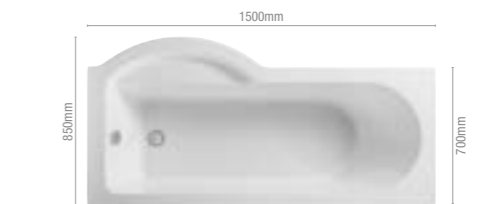

PRICE
£461.00

PRODUCT CODE
PBSBRH15, PBSBRH15UD

PURACAST ARCO

PRODUCT DESCRIPTION
1500mm fully reinforced shower bath (RH) (inc leg pack)
Weight: 34kg Capacity: 157 litres
1500mm fully reinforced shower bath (RH) (inc leg pack) undrilled **ECO**
Weight: 34kg Capacity: 80-157 litres, dependent on overflow position selected