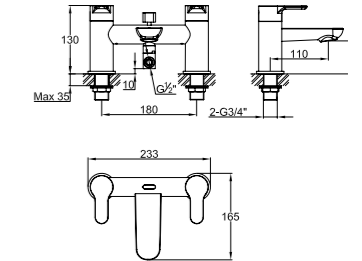

PRICE
£289.00

PRODUCT CODE
ERBSM

ECHO

PRODUCT DESCRIPTION
Bath shower mixer with kit