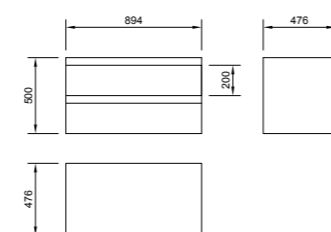

PRODUCT CODE
FL60DDFMC, FL60BAS

PRODUCT DESCRIPTION
600mm double drawer floor mounted unit in white gloss
(excluding basin)
600mm basin with one tap hole

PRICE
£705.00

pura FLITE

PRODUCT CODE
FL90SDWMC, FL90BAS

PRODUCT DESCRIPTION
900mm single drawer wall mounted unit in white gloss
(excluding basin)
900mm basin with one tap hole

PRICE
£685.00

pura FLITE

PRODUCT CODE
FL90DDWMC, FL90BAS

PRODUCT DESCRIPTION
900mm double drawer wall mounted unit in white gloss
(excluding basin)
900mm basin with one tap hole

PRICE
£800.00

pura FLITE

PRODUCT CODE
FL90DDFMC, FL90BAS

PRODUCT DESCRIPTION
900mm double drawer floor mounted unit in white gloss
(excluding basin)
900mm basin with one tap hole

PRICE
£905.00

pura FLITE

PRODUCT CODE
FL170TSC

PRODUCT DESCRIPTION
1700mm storage unit in white gloss

PRICE
£650.00

pura FLITE

PRODUCT CODE
FL80SSC

PRODUCT DESCRIPTION
800mm storage unit in white

PRICE
£240.00

pura FLITE

PRODUCT CODE
FLWCFCWG

PRODUCT DESCRIPTION
560mm cistern frame cover in white gloss

PRICE
£280.00

pura FLITE

PRODUCT CODE
EC40WMWG or EC40WMSO or EC40WMW, EC40BAS

PRODUCT DESCRIPTION
400mm wall mounted unit in white gloss
400mm wall mounted unit in soft oak
400mm wall mounted unit in wenge
400mm x 220mm basin with one tap hole

PRICE
£330.00 all colours

pura ECHO