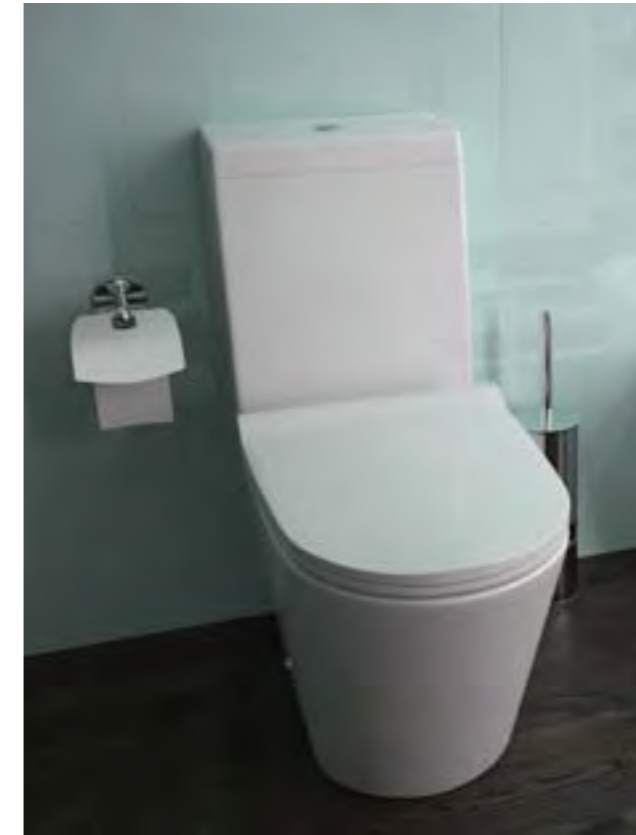

BLADE / CLOSE COUPLED & BACK TO WALL

IMEX SANITARYWARE

BLADE COLLECTION

IMEX SANITARYWARE

BLADE COLLECTION