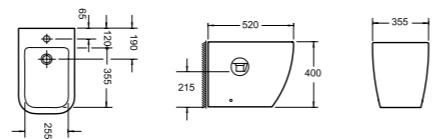

PRODUCT CODE
BH10100

PRODUCT DESCRIPTION
Wall hung bidet with fixings

PRICE
£259.00

ESSENCE

PRODUCT CODE
B10100

PRODUCT DESCRIPTION
Bidet with fixings

PRICE
£219.00

ESSENCE