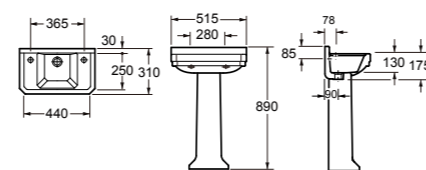

PRICE
£188.00 580mm basins

IMEX
CERAMICS DE LTD

WYNDHAM

PRODUCT CODE
L10142C, P10142

PRODUCT DESCRIPTION
515mm basin with two tap holes
Full pedestal

PRICE
£170.00

IMEX
CERAMICS DE LTD

WYNDHAM