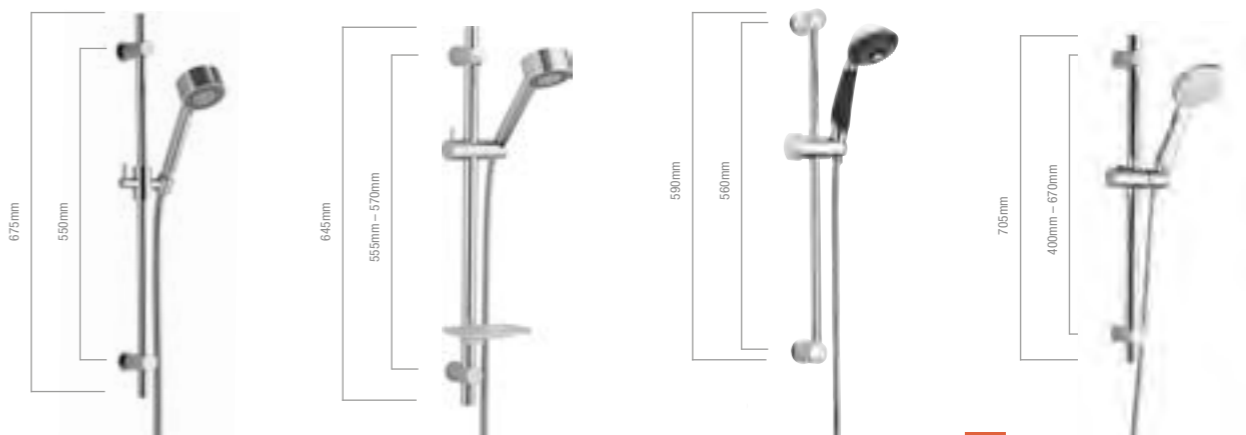

PRODUCT CODE KI420 MP >0.5 10 YEARS WARRANTY PRODUCT DESCRIPTION Contemporary riser rail kit with three function handset and hose PRICE £134.00	PRODUCT CODE KI450 MP >0.5 10 YEARS WARRANTY PRODUCT DESCRIPTION Xcite slide rail kit with three function handset and hose PRICE £77.00	PRODUCT CODE KI410 MP >0.5 10 YEARS WARRANTY PRODUCT DESCRIPTION Modern riser rail kit with three function handset and hose PRICE £60.00	NEW PRODUCT CODE KI465 LP >0.2 10 YEARS WARRANTY PRODUCT DESCRIPTION Arco riser rail kit with adjustable fixings and single function Air mix handset PRICE £50.00

SHOWER KITS
TECHNICAL INFORMATION