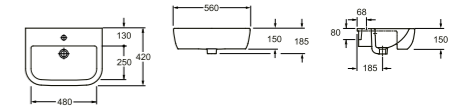

IMEX

ESSENCE