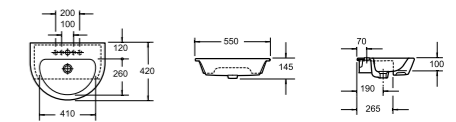

TECHNICAL INFORMATION / BASINS WITH HALF PEDESTALS

PRODUCT CODE
LW1056, P1064A

PRODUCT DESCRIPTION
500mm basin with one tap hole
Half pedestal

PRICE
£250.00

pura

STR8

PRODUCT CODE
L1076 or L10701 or L10702 or
L1076C1 or L1076C2, P1072A

PRODUCT DESCRIPTION
620mm basin one tap hole
560mm basin one tap hole
560mm basin two tap holes
500mm basin one tap hole
500mm basin two tap holes
Half pedestal

PRICE
£140.00 620mm basin
£114.00 560mm basins
£113.00 500mm basins

pura

ICE / IVO

PRODUCT CODE
L10100, ESP1064A

PRODUCT DESCRIPTION
560mm basin with one tap hole
Half pedestal

PRICE
£181.00

IMEX

ESSENCE

TECHNICAL INFORMATION / SEMI RECESSED BASINS

PRODUCT CODE
LS1088

PRODUCT DESCRIPTION
550mm semi recessed basin one tap hole

PRICE
£206.00

pura

ARCO

PRODUCT CODE
LS1010

PRODUCT DESCRIPTION
560mm semi recessed basin one tap hole

PRICE
£190.00

pura

URBAN

PRODUCT CODE
LS1076

PRODUCT DESCRIPTION
550mm semi recessed basin one tap hole

PRICE
£131.00

pura

ICE / IVO

PRODUCT CODE
LS10100

PRODUCT DESCRIPTION
560mm semi recessed basin with one tap hole

PRICE
£164.00

IMEX

ESSENCE

PRODUCT CODE
BLLS1088

PRODUCT DESCRIPTION
550mm semi recessed basin with one tap hole

PRICE
£153.00

IMEX

BLADE