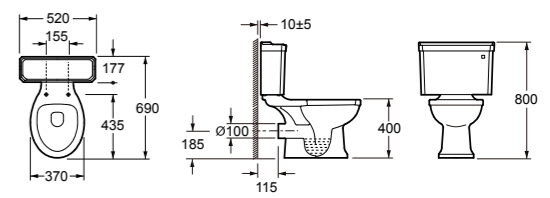

PRICE
£405.00 with Puraplast seat
£405.00 with Slim Puraplast seat

PRODUCT CODE
C10142, T10142, S10142-OSC or S10142-0

WYNDHAM

PRODUCT DESCRIPTION
Close coupled WC bowl with fittings
Close coupled WC cistern with fittings
Oak soft close seat including chrome fixings
Oak seat including chrome fixings