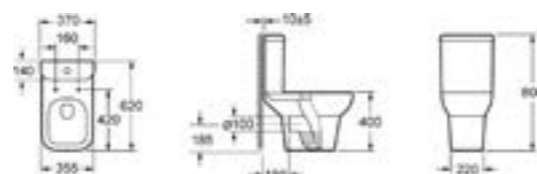

PRICE
£439.00

PRODUCT CODE
C1094, T1094, S1060SCQR

pura

DEKKA

PRODUCT DESCRIPTION
Close coupled WC bowl with fixings
Close coupled cistern with dual flush fittings
Puraplast seat and cover slow close