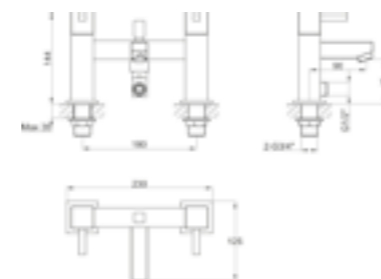

TECHNICAL INFORMATION / BRASSWARE

TECHNICAL INFORMATION

BRASSWARE

PRODUCT CODE
SQ34

PRODUCT DESCRIPTION
Bath pillar taps (pair)

PRICE
£192.00

pura SQ2

PRODUCT CODE
SQBID

PRODUCT DESCRIPTION
Bidet mixer with clicker waste

PRICE
£138.00

pura SQ2

PRODUCT CODE
SQBF

PRODUCT DESCRIPTION
Bath filler

PRICE
£215.00

pura SQ2

PRODUCT CODE
SQBSM

PRODUCT DESCRIPTION
Bath shower mixer with kit

PRICE
£262.00

pura SQ2