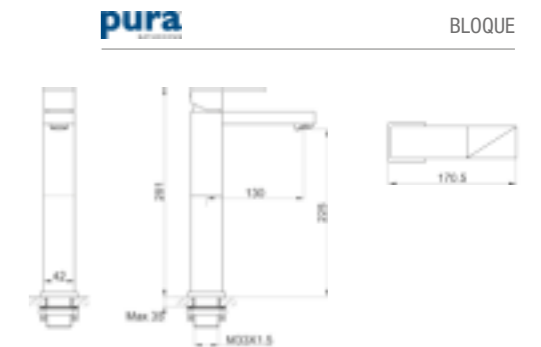

pura

BLOQUE

PRODUCT CODE
BQ12

PRODUCT DESCRIPTION
Basin pillar taps (pair)

PRICE
£196.00