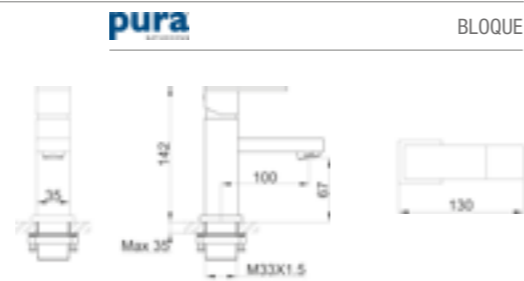

pura

BLOQUE

PRODUCT CODE
BQBAS

PRODUCT DESCRIPTION
Single lever basin mixer with clicker waste

PRICE
£217.00