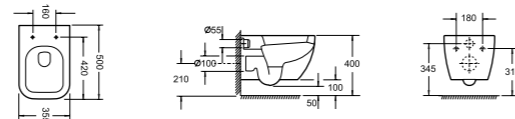

PRICE
£360.00

PRODUCT CODE
CH10100, ESS10100SCQR or ESSL10100SCQR

IMEX

ESSENCE

PRODUCT DESCRIPTION
Wall hung WC bowl with fixings
Puraplast quick release slow close seat and cover
Slim Puraplast quick release slow close seat and
cover **NEW**

PRICE
£347.00 with Puraplast seat
£347.00 with Slim Puraplast seat

PRODUCT CODE
CH10100A, ESS10100SCQR or ESSL10100SCQR

IMEX

ESSENCE

PRODUCT DESCRIPTION
Short projection wall hung WC bowl with fixings
Puraplast quick release slow close seat and cover
Slim Puraplast quick release slow close seat and
cover **NEW**