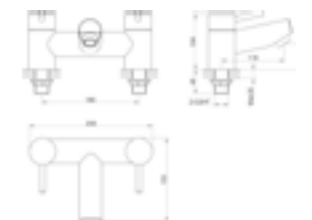

PRODUCT CODE
XC34

PRODUCT DESCRIPTION
Bath pillar taps (pair)

PRICE
£159.00

pura XCITE

PRODUCT CODE
XCBF

PRODUCT DESCRIPTION
Bath filler

PRICE
£196.00

pura XCITE