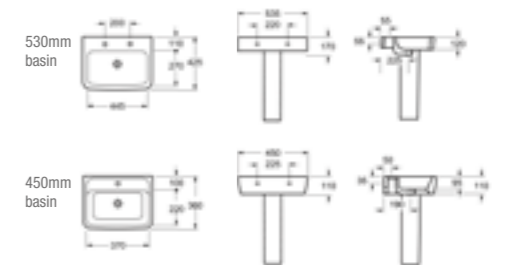

PRODUCT CODE
L10136A1 or L10136A2 or LH10136, P10136

PRODUCT DESCRIPTION
530mm basin one tap hole
530mm basin two tap holes
450mm basin one tap hole
Full pedestal

PRICE
£251.00 530mm basins
£227.00 450mm basin

pura

FLITE