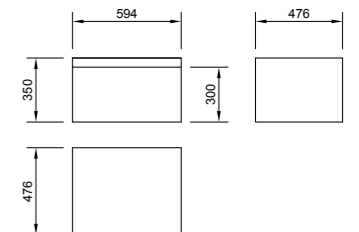

PRODUCT CODE
XC80DDWMCDO or XC80DDWMCLO, XC80BAS

PRODUCT DESCRIPTION
800mm double drawer wall mounted unit in dark oak
800mm double drawer wall mounted unit in light oak
800mm basin with one tap hole white

PRICE
£710.00 all colours

XCITE

PRODUCT CODE
XC60SSCDO, XC60SSCLO

PRODUCT DESCRIPTION
600mm side storage unit in dark oak
600mm side storage unit in light oak

PRICE
£229.00 all colours

XCITE

PRODUCT CODE
XC150TSCDO, XC150TSCLO

PRODUCT DESCRIPTION
1500mm storage unit in dark oak
1500mm storage unit in light oak

PRICE
£400.00 all colours

XCITE

PRODUCT CODE
BQ55WMWG or BQ55WMSO or BQ55WMW, L1060

PRODUCT DESCRIPTION
470mm wall mounted unit in white gloss
470mm wall mounted unit in soft oak
470mm wall mounted unit in wenge
550mm basin with one tap hole

PRICE
£506.00 all colours

BLOQUE

PRODUCT CODE
BQWT55WG, BQWT55SO, BQWT55W

PRODUCT DESCRIPTION
470mm worktops in white gloss
470mm worktops in soft oak
470mm worktops in wenge

PRICE
£70.00 all colours

BLOQUE

For use with Bloque wall mount unit

PRODUCT CODE
FL60SDWMC, FL60BAS

PRODUCT DESCRIPTION
600mm single drawer wall mounted unit in white gloss (excluding basin)
600mm basin with one tap hole

PRICE
£545.00

FLITE

PRODUCT CODE
FL60DDWMC, FL60BAS

PRODUCT DESCRIPTION
600mm double drawer wall mounted unit in white gloss (excluding basin)
600mm basin with one tap hole

PRICE
£630.00

FLITE