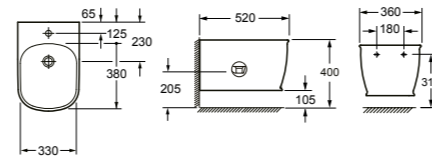

PRODUCT CODE
BH10150

PRODUCT DESCRIPTION
Wall hung bidet with fixings

PRICE
£274.00

LIBERTY

PRODUCT CODE
B10150

PRODUCT DESCRIPTION
Bidet with fixings

PRICE
£274.00

LIBERTY