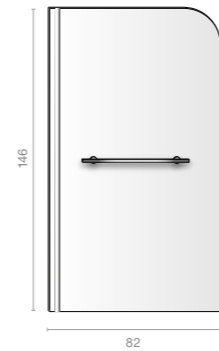

TECHNICAL INFORMATION / BATHS

PRODUCT CODE
PBWBS

pura

WAVE

PRODUCT DESCRIPTION
Wave universal 6mm bath screen

PRICE
£229.00