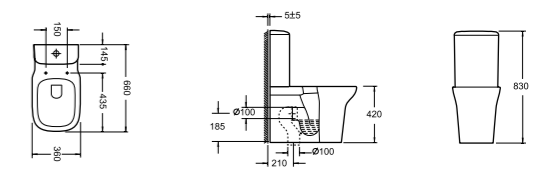

TECHNICAL INFORMATION / CLOSE COUPLED WC PRODUCTS

PRODUCT CODE
C10150, T10150, S10150

LIBERTY

PRODUCT DESCRIPTION
Close coupled WC bowl with fixings
Close coupled cistern with dual flush fittings
Puraplast slimline quick release slow close seat and cover

PRICE
£523.00

PRODUCT CODE
C10100, T10100, ESS10100SCQR or ESSL10100SCQR

ESSENCE

PRODUCT DESCRIPTION
Close coupled WC bowl with fixings
Close coupled cistern with dual flush fittings
Puraplast quick release slow close seat and cover
Slim Puraplast quick release slow close seat and cover **NEW**

PRICE
£477.00 with Puraplast seat
£477.00 with Slim Puraplast seat

PRODUCT CODE
BLC1088C, BLT1088C, SM1088SCQR

BLADE

PRODUCT DESCRIPTION
Close coupled WC bowl with fixings
Close coupled cistern with dual flush fittings
Puraplast slimline quick release slow close seat and cover

PRICE
£431.00

PRODUCT CODE
C10134CR, T10134, GRS10134SCQR or GRSL10134SCQR

GRACE

PRODUCT DESCRIPTION
Rimless comfort height close coupled open back WC bowl with fixings **NEW**
Close coupled cistern with dual flush fittings
Puraplast quick release slow close seat and cover
Slim Puraplast quick release slow close seat and cover **NEW**

PRICE
£405.00 with Puraplast seat
£405.00 with Slim Puraplast seat

TECHNICAL INFORMATION / CLOSE COUPLED WC PRODUCTS

PRODUCT CODE
C10134, T10134, GRS10134SCQR or GRSL10134SCQR

GRACE

PRODUCT DESCRIPTION
Comfort height close coupled open back WC bowl with fixings
Close coupled cistern with dual flush fittings
Puraplast quick release slow close seat and cover
Slim Puraplast quick release slow close seat and cover **NEW**

PRICE
£384.00 with Puraplast seat
£384.00 with Slim Puraplast seat

PRODUCT CODE
C10134F, T10134, GRS10134SCQR or GRSL10134SCQR

GRACE