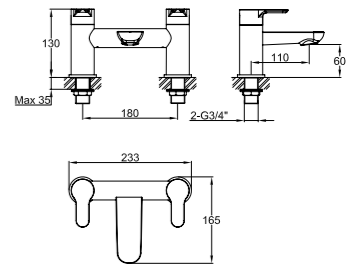

PRICE
£215.00

PRODUCT CODE
ERBF

ECHO

PRODUCT DESCRIPTION
Bath filler