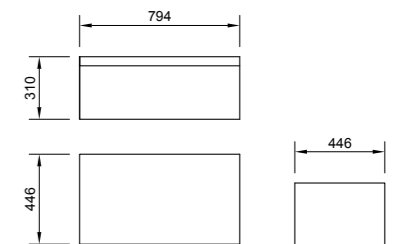

TECHNICAL INFORMATION / FURNITURE

PRODUCT CODE
EC40FSWG or EC40FSSO or EC40FSW, EC40BAS

PRODUCT DESCRIPTION
400mm floor mounted unit in white gloss
400mm floor mounted unit in soft oak
400mm floor mounted unit in wenge
400mm x 220mm basin with one tap hole

PRICE
£365.00 all colours

pura ECHO

PRODUCT CODE
EC60WMWG or EC60WMSO or EC60WMW, EC60BAS

PRODUCT DESCRIPTION
600mm single drawer wall mounted unit in white gloss
600mm single drawer wall mounted unit in soft oak
600mm single drawer wall mounted unit in wenge
600mm x 380mm basin one tap hole

PRICE
£544.00 all colours

pura ECHO

PRODUCT CODE
EC60FSWG or EC60FSSO or EC60FSW, EC60BAS

PRODUCT DESCRIPTION
600mm double drawer floor mounted unit in white gloss
600mm double drawer floor mounted unit in soft oak
600mm double drawer floor mounted unit in wenge
600mm x 380mm basin one tap hole

PRICE
£689.00 all colours

pura ECHO

PRODUCT CODE
ECWT60WG, ECWT60SO, ECWT60W

PRODUCT DESCRIPTION
600mm worktop in white gloss
600mm worktop in soft oak
600mm worktop in wenge

PRICE
£80.00 all colours

For use with 600mm Echo units

pura ECHO

PRODUCT CODE
ECWT120WG, ECWT120SO, ECWT120W

PRODUCT DESCRIPTION
1200mm worktop in white gloss
1200mm worktop in soft oak
1200mm worktop in wenge

PRICE
£150.00 all colours

For use with 2 x 600mm Echo units

pura ECHO

PRODUCT CODE
EC80WMWG or EC80WMSO or EC80WMW, EC80BAS

PRODUCT DESCRIPTION
800mm single drawer wall mounted unit in white gloss
800mm single drawer wall mounted unit in soft oak
800mm single drawer wall mounted unit in wenge
800mm x 450mm basin one tap hole

PRICE
£745.00 all colours

pura ECHO

PRODUCT CODE
ECWT80WG, ECWT80SO, ECWT80W

PRODUCT DESCRIPTION
800mm worktop in white gloss
800mm worktop in soft oak
800mm worktop in wenge

PRICE
£110.00 all colours

For use with 800mm Echo units