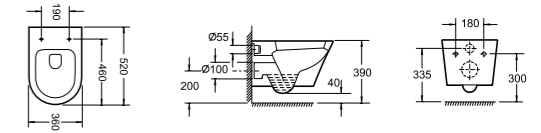

PRICE
£367.00

PRODUCT CODE
CH10134R, GRS10134SCQR or GRSL10134SCQR

IMEX
Rimless

GRACE

PRODUCT DESCRIPTION
Rimless wall hung WC bowl with fixings **NEW**
Puraplast quick release slow close seat and cover
Slim Puraplast quick release slow close seat and
cover **NEW**