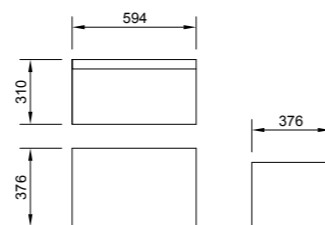

TECHNICAL INFORMATION / FURNITURE

PRODUCT CODE
EC40FSWG or EC40FSSO or EC40FSW, EC40BAS

PRODUCT DESCRIPTION
400mm floor mounted unit in white gloss
400mm floor mounted unit in soft oak
400mm floor mounted unit in wenge
400mm x 220mm basin with one tap hole

PRICE
£365.00 all colours

pura ECHO

PRODUCT CODE
EC60WMWG or EC60WMSO or EC60WMW, EC60BAS

PRODUCT DESCRIPTION
600mm single drawer wall mounted unit in white gloss
600mm single drawer wall mounted unit in soft oak
600mm single drawer wall mounted unit in wenge
600mm x 380mm basin one tap hole

PRICE
£544.00 all colours

pura ECHO

PRODUCT CODE
EC60FSWG or EC60FSSO or EC60FSW, EC60BAS

PRODUCT DESCRIPTION
600mm double drawer floor mounted unit in white gloss
600mm double drawer floor mounted unit in soft oak
600mm double drawer floor mounted unit in wenge
600mm x 380mm basin one tap hole

PRICE
£689.00 all colours

pura ECHO

PRODUCT CODE
ECWT60WG, ECWT60SO, ECWT60W

PRODUCT DESCRIPTION
600mm worktop in white gloss
600mm worktop in soft oak
600mm worktop in wenge

PRICE
£80.00 all colours

For use with 600mm Echo units

pura ECHO

PRODUCT CODE
ECWT120WG, ECWT120SO, ECWT120W

PRODUCT DESCRIPTION
1200mm worktop in white gloss
1200mm worktop in soft oak
1200mm worktop in wenge

PRICE
£150.00 all colours

For use with 2 x 600mm Echo units

pura ECHO

PRODUCT CODE
EC80WMWG or EC80WMSO or EC80WMW, EC80BAS

PRODUCT DESCRIPTION
800mm single drawer wall mounted unit in white gloss
800mm single drawer wall mounted unit in soft oak
800mm single drawer wall mounted unit in wenge
800mm x 450mm basin one tap hole

PRICE
£745.00 all colours

pura ECHO

PRODUCT CODE
ECWT80WG, ECWT80SO, ECWT80W

PRODUCT DESCRIPTION
800mm worktop in white gloss
800mm worktop in soft oak
800mm worktop in wenge

PRICE
£110.00 all colours

For use with 800mm Echo units