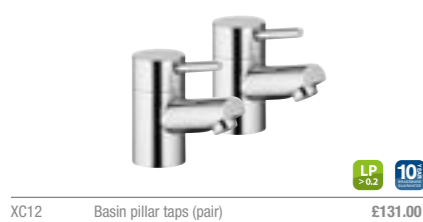

XCITE

With clean lines and smooth operation Xcite offers an appealing range of taps, mixers, bidet fillers and showers. Durable and reliable it is suitable to use in the busiest of bathrooms – a firm family favourite.

XCITE

XCITE BRASSWARE

XCITE BRASSWARE