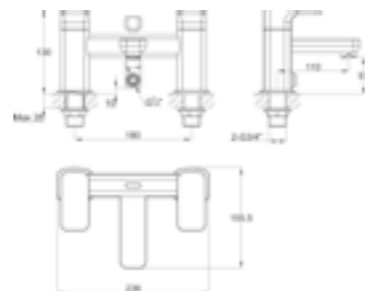

PRODUCT CODE
FLBID

PRODUCT DESCRIPTION
Bidet mixer with clicker waste

PRICE
£180.00

pura FLITE

PRODUCT CODE
FL2HWMBAS

PRODUCT DESCRIPTION
Two hole wall mounted basin mixer with clicker waste

PRICE
£215.00

pura FLITE

PRODUCT CODE
FLBF

PRODUCT DESCRIPTION
Bath filler

PRICE
£322.00

pura FLITE

PRODUCT CODE
FLBSM

PRODUCT DESCRIPTION
Bath shower mixer with kit

PRICE
£370.00

pura FLITE

PRODUCT CODE
FLMBF

PRODUCT DESCRIPTION
Single lever mono bath filler

PRICE
£273.00

pura FLITE

PRODUCT CODE
FLMBSM

PRODUCT DESCRIPTION
Single lever mono bath shower mixer with kit

PRICE
£326.00

pura FLITE

PRODUCT CODE
FLSHVO

PRODUCT DESCRIPTION
Concealed manual shower valve

PRICE
£132.00

pura FLITE

PRODUCT CODE
FLSHVODIV

PRODUCT DESCRIPTION
Concealed manual shower valve with diverter

PRICE
£179.00

pura FLITE