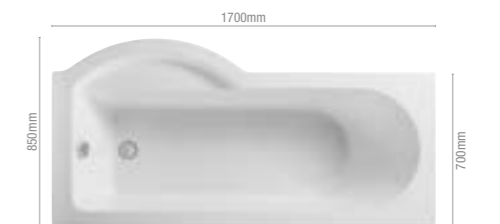

PRICE
£450.00

PRODUCT CODE
PBSBRH17, PBSBRH17UD

PURACAST ARCO

PRODUCT DESCRIPTION
1700mm fully reinforced shower bath (RH) (inc leg pack)
Weight: 36kg Capacity: 170 litres
1700mm fully reinforced shower bath (RH) (inc leg pack) undrilled **ECO**
Weight: 36kg Capacity: 80-170 litres, dependent on overflow position selected