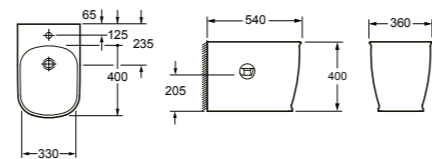

PRODUCT CODE
BH10150

PRODUCT DESCRIPTION
Wall hung bidet with fixings

PRICE
£274.00

LIBERTY

PRODUCT CODE
B10150

PRODUCT DESCRIPTION
Bidet with fixings

PRICE
£274.00

LIBERTY