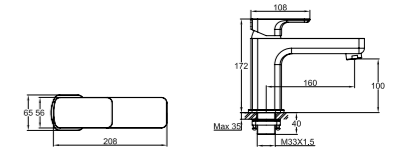

PRODUCT CODE
FLBID

PRODUCT DESCRIPTION
Bidet mixer with clicker waste

PRICE
£180.00

pura FLITE

PRODUCT CODE
FL2HWMBAS

PRODUCT DESCRIPTION
Two hole wall mounted basin mixer with clicker waste

PRICE
£215.00

pura FLITE

PRODUCT CODE
FLBF

PRODUCT DESCRIPTION
Bath filler

PRICE
£322.00

pura FLITE

PRODUCT CODE
FLBSM

PRODUCT DESCRIPTION
Bath shower mixer with kit

PRICE
£370.00

pura FLITE

PRODUCT CODE
FLMBF

PRODUCT DESCRIPTION
Single lever mono bath filler

PRICE
£273.00

pura FLITE

PRODUCT CODE
FLMBSM

PRODUCT DESCRIPTION
Single lever mono bath shower mixer with kit

PRICE
£326.00

pura FLITE

PRODUCT CODE
FLSHVO

PRODUCT DESCRIPTION
Concealed manual shower valve

PRICE
£132.00

pura FLITE

PRODUCT CODE
FLSHVODIV

PRODUCT DESCRIPTION
Concealed manual shower valve with diverter

PRICE
£179.00

pura FLITE