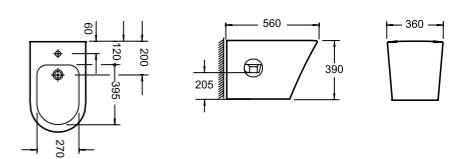

BLADE

PRODUCT CODE
BH10134

PRODUCT DESCRIPTION
Wall hung bidet with fixings

PRICE
£208.00

GRACE

PRODUCT CODE
B10134

PRODUCT DESCRIPTION
Bidet with fixings

PRICE
£197.00