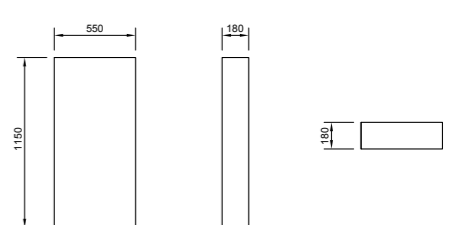

PRODUCT CODE
FLWCFCWG

PRODUCT DESCRIPTION
560mm cistern frame cover in white gloss

PRICE
£280.00

pura FLITE