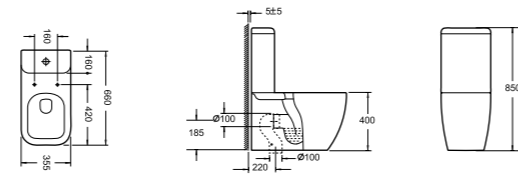

PRICE
£523.00

PRODUCT CODE
C10100, T10100, ESS10100SCQR or ESSL10100SCQR

ESSENCE

PRODUCT DESCRIPTION
Close coupled WC bowl with fixings
Close coupled cistern with dual flush fittings
Puraplast quick release slow close seat and cover
Slim Puraplast quick release slow close seat and cover **NEW**