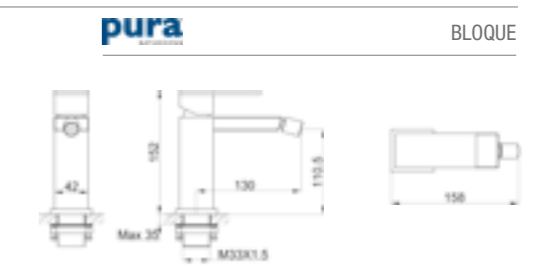

BLOQUE

PRODUCT CODE
BQBID

PRODUCT DESCRIPTION
Single lever basin mixer with clicker waste

PRICE
£217.00

pura

BLOQUE

TECHNICAL INFORMATION / BRASSWARE

PRODUCT CODE
BQ2HWMBAS