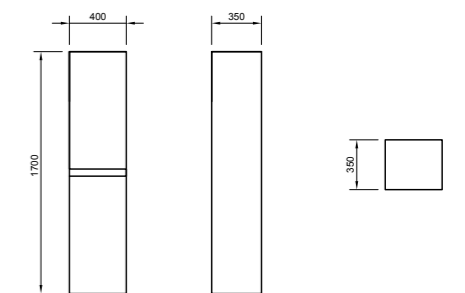

PRODUCT CODE
FL170TSC

PRODUCT DESCRIPTION
1700mm storage unit in white gloss

PRICE
£650.00

pura FLITE