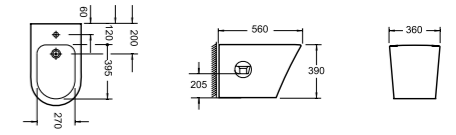

PRICE
£509.00 with soft close seat
£487.00 with standard seat

IMEX CERAMICS UK LTD WYNDHAM

TECHNICAL INFORMATION / BIDETS

PRODUCT CODE
B1088

PRODUCT DESCRIPTION
Bidet with fixings

PRICE
£348.00

pura ARCO

PRODUCT CODE
BH1088