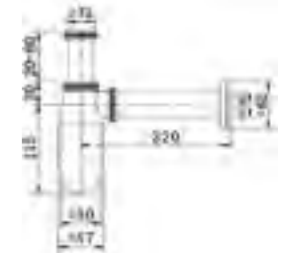

PRICE
£50.00

pura

PRODUCT CODE
TB200

PRODUCT DESCRIPTION
Traditional 1 1/4" chrome bottle trap and pipe

PRICE
£39.50

pura

PRODUCT CODE
SB200

PRODUCT DESCRIPTION
Square 1 1/4" chrome bottle trap and pipe