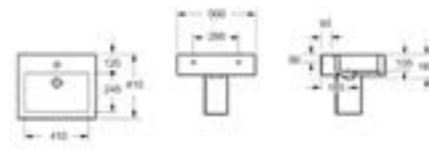

STR8

PRODUCT CODE
L1076 or L10701 or L10702 or
L1076C1 or L1076C2, P1072A

PRODUCT DESCRIPTION
620mm basin one tap hole
560mm basin one tap hole
560mm basin two tap holes
500mm basin one tap hole
500mm basin two tap holes
Half pedestal