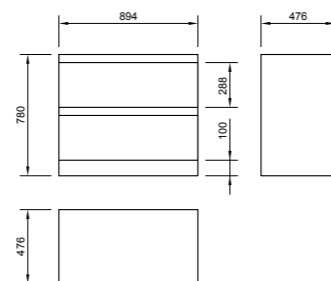

PRODUCT CODE
FL60DDFMC, FL60BAS

PRODUCT DESCRIPTION
600mm double drawer floor mounted unit in white gloss
(excluding basin)
600mm basin with one tap hole

PRICE
£705.00

pura FLITE

PRODUCT CODE
FL90SDWMC, FL90BAS

PRODUCT DESCRIPTION
900mm single drawer wall mounted unit in white gloss
(excluding basin)
900mm basin with one tap hole

PRICE
£685.00

pura FLITE

PRODUCT CODE
FL90DDWMC, FL90BAS

PRODUCT DESCRIPTION
900mm double drawer wall mounted unit in white gloss
(excluding basin)
900mm basin with one tap hole

PRICE
£800.00

pura FLITE

PRODUCT CODE
FL90DDFMC, FL90BAS

PRODUCT DESCRIPTION
900mm double drawer floor mounted unit in white gloss
(excluding basin)
900mm basin with one tap hole

PRICE
£905.00

pura FLITE

PRODUCT CODE
FL170TSC

PRODUCT DESCRIPTION
1700mm storage unit in white gloss

PRICE
£650.00

pura FLITE

PRODUCT CODE
FL80SSC

PRODUCT DESCRIPTION
800mm storage unit in white

PRICE
£240.00

pura FLITE

PRODUCT CODE
FLWCFCWG

PRODUCT DESCRIPTION
560mm cistern frame cover in white gloss

PRICE
£280.00

pura FLITE

PRODUCT CODE
EC40WMWG or EC40WMSO or EC40WMW, EC40BAS

PRODUCT DESCRIPTION
400mm wall mounted unit in white gloss
400mm wall mounted unit in soft oak
400mm wall mounted unit in wenge
400mm x 220mm basin with one tap hole

PRICE
£330.00 all colours

pura ECHO