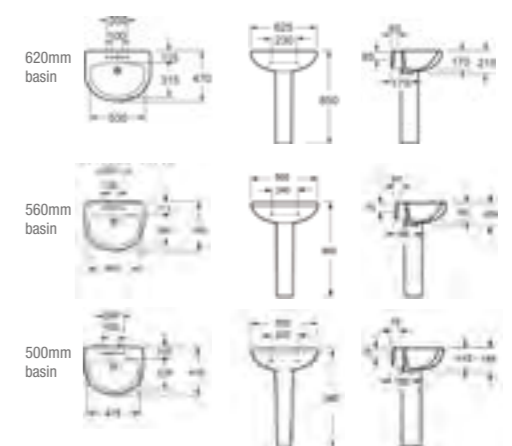

PRODUCT CODE
L1076 or L10701 or L10702 or
L1076C1 or L1076C2, P1076

PRODUCT DESCRIPTION
620mm basin one tap hole
560mm basin one tap hole
560mm basin two tap holes
500mm basin one tap hole
500mm basin two tap holes
Full pedestal

PRICE
£144.00 620mm basin
£118.00 560mm basins
£117.00 500mm basins

pura

ICE / IVO