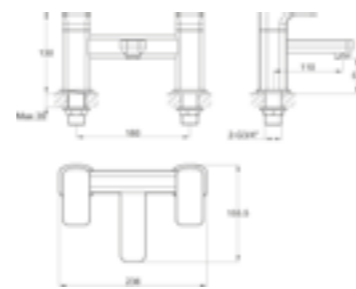

PRODUCT CODE
FL2HWMBAS

PRODUCT DESCRIPTION
Two hole wall mounted basin mixer with clicker waste

PRICE
£215.00

pura FLITE

PRODUCT CODE
FLBF

PRODUCT DESCRIPTION
Bath filler

PRICE
£322.00

pura FLITE