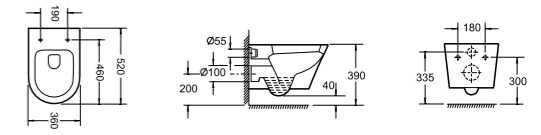

PRICE
£347.00 with Puraplast seat
£347.00 with Slim Puraplast seat

TECHNICAL INFORMATION / WALL HUNG WC PRODUCTS

PRODUCT CODE
BLCH1088R, SM1088SCQR

IMEX
Rimless

BLADE

PRODUCT DESCRIPTION
Rimless wall hung WC bowl with fixings **NEW**
Puraplast slimline quick release slow close seat
and cover