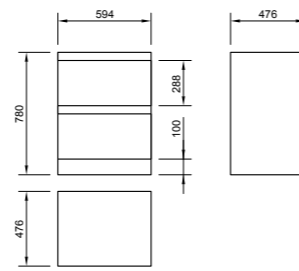

PRODUCT CODE
FL60DDFMC, FL60BAS

PRODUCT DESCRIPTION
600mm double drawer floor mounted unit in white gloss
(excluding basin)
600mm basin with one tap hole

PRICE
£705.00

pura FLITE

PRODUCT CODE
FL90SDWMC, FL90BAS

PRODUCT DESCRIPTION
900mm single drawer wall mounted unit in white gloss
(excluding basin)
900mm basin with one tap hole

PRICE
£685.00

pura FLITE

PRODUCT CODE
FL90DDWMC, FL90BAS

PRODUCT DESCRIPTION
900mm double drawer wall mounted unit in white gloss
(excluding basin)
900mm basin with one tap hole

PRICE
£800.00

pura FLITE

PRODUCT CODE
FL90DDFMC, FL90BAS

PRODUCT DESCRIPTION
900mm double drawer floor mounted unit in white gloss
(excluding basin)
900mm basin with one tap hole

PRICE
£905.00

pura FLITE

PRODUCT CODE
FL170TSC

PRODUCT DESCRIPTION
1700mm storage unit in white gloss

PRICE
£650.00

pura FLITE

PRODUCT CODE
FL80SSC

PRODUCT DESCRIPTION
800mm storage unit in white

PRICE
£240.00

pura FLITE

PRODUCT CODE
FLWCFCWG

PRODUCT DESCRIPTION
560mm cistern frame cover in white gloss

PRICE
£280.00

pura FLITE

PRODUCT CODE
EC40WMWG or EC40WMSO or EC40WMW, EC40BAS

PRODUCT DESCRIPTION
400mm wall mounted unit in white gloss
400mm wall mounted unit in soft oak
400mm wall mounted unit in wenge
400mm x 220mm basin with one tap hole

PRICE
£330.00 all colours

pura ECHO