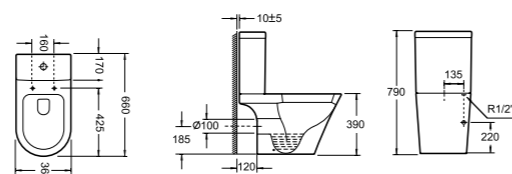

PRICE
£615.00 with Puraplast seat
£615.00 with Slim Puraplast seat

PRODUCT CODE
C1088C, T1060 + S1088SCQR or SL1088SCQR

pura

ARCO

PRODUCT DESCRIPTION
Open back close coupled WC bowl with fixings
Open back close coupled cistern with dual flush fittings
Puraplast seat and cover slow close
Slim Puraplast seat and cover slow close