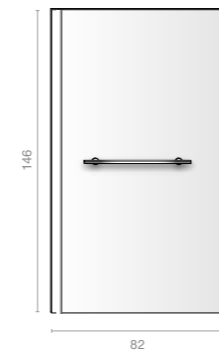

PRODUCT CODE
PBBQBS

pura

BLOQUE

PRODUCT DESCRIPTION
Bloque universal 6mm bath screen

PRICE
£229.00