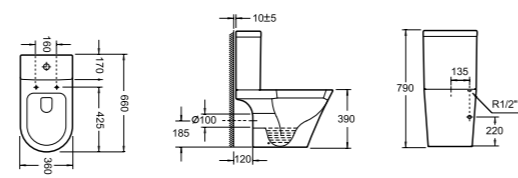

PRICE
£477.00 with Puraplast seat
£477.00 with Slim Puraplast seat

PRODUCT CODE
BLC1088C, BLT1088C, SM1088SCQR

BLADE

PRODUCT DESCRIPTION
Close coupled WC bowl with fixings
Close coupled cistern with dual flush fittings
Puraplast slimline quick release slow close seat and cover