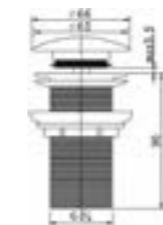

PRODUCT CODE
CB101

PRODUCT DESCRIPTION
Deluxe unslotted basin clicker waste

PRICE
£19.20