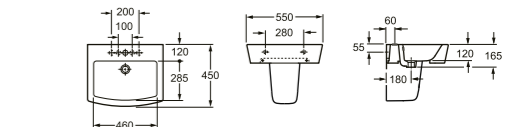

PRODUCT CODE
L1060, P1064A

PRODUCT DESCRIPTION
550mm basin one tap hole
Half pedestal

PRICE
£239.00

PURA
CERAMICS DE LTD

BLOQUE