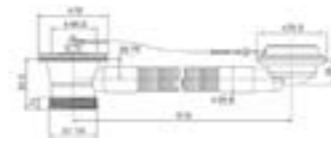

TECHNICAL INFORMATION / BATH WASTES

PRODUCT CODE
BW105

PRODUCT DESCRIPTION
Bath waste with chrome parking plug

PRICE
£14.80

pura

PRODUCT CODE
BW105EX

PRODUCT DESCRIPTION
Exposed chrome bath waste and overflow with parking plug

PRICE
£90.00

pura

PRODUCT CODE
BW104

PRODUCT DESCRIPTION
Standard bath waste with brass plug and chain

PRICE
£12.60

pura

PRODUCT CODE
BP105

PRODUCT DESCRIPTION
Bath pop up waste chrome

PRICE
£43.00

pura

TECHNICAL INFORMATION / BATH WASTES

PRODUCT CODE
CB106

PRODUCT DESCRIPTION
Clicker bath waste with contemporary overflow

PRICE
£39.00

pura

PRODUCT CODE
CB105

PRODUCT DESCRIPTION
Bath waste with chrome clicker waste

PRICE
£46.00

pura

PRODUCT CODE
BF125EXTD

PRODUCT DESCRIPTION
Purafill bath filler waste and overflow chrome

PRICE
£82.00

pura

PRODUCT CODE
HC106

PRODUCT DESCRIPTION
Bath waste and chrome clicker hair catch waste

PRICE
£51.00

pura