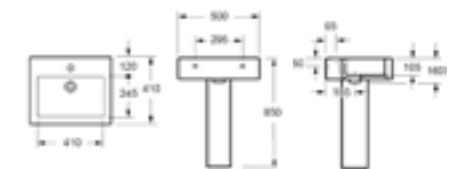

PRODUCT CODE
LW1056, P1094

PRODUCT DESCRIPTION
500mm basin with one tap hole
Full pedestal

PRICE
£240.00

pura

STR8