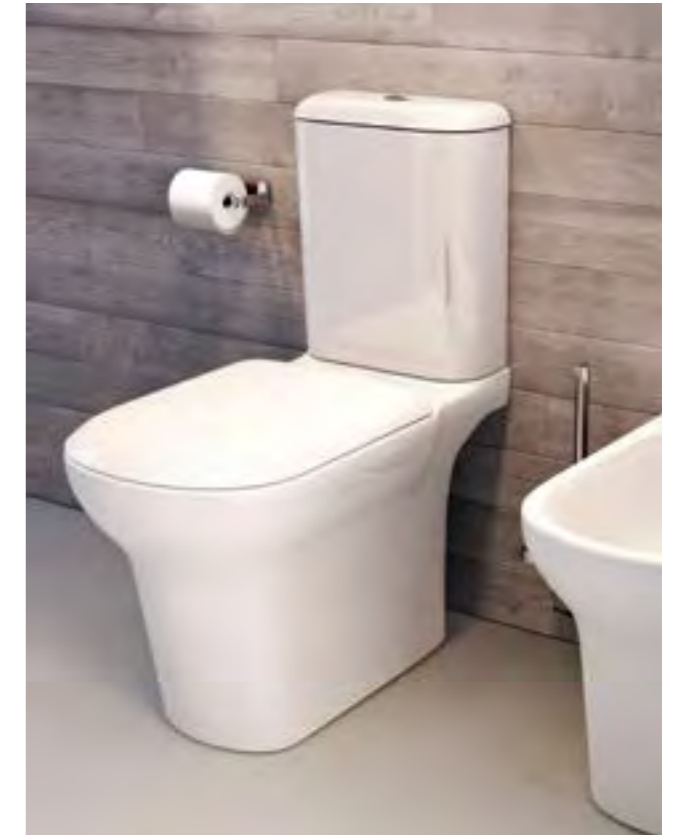

GRACE / CLOSE COUPLED & BACK TO WALL

CH10134R Rimless wall hung WC bowl with fixings £252.00 GRS10134SCQR Puraplast quick release slow close seat and cover £71.00 Optional slim Puraplast seat NEW GRSL10134SCQR Slim Puraplast seat and cover slow close £71.00	CH10134 Wall hung WC bowl with fixings £230.00 GRS10134SCQR Puraplast quick release slow close seat and cover £71.00 Optional slim Puraplast seat NEW GRSL10134SCQR Slim Puraplast seat and cover slow close £71.00	BH10134 Wall hung bidet with fixings £208.00
LF10134-800 800mm ceramic basin with one tap hole £240.00 FH10134-800WG 800mm single drawer wall mount unit in white gloss £365.00 LF10134-600 600mm ceramic basin with one tap hole NEW £160.00 FH10134-600WG 600mm single drawer wall mount unit in white gloss NEW £320.00	LW1814 Countertop bowl £121.00	PB108 Essence 1700mm x 690mm freestanding bath £1,099.00 PB109 Essence 1500mm x 640mm freestanding bath £989.00

46 | All prices include VAT at 20%

Please refer to pages 137, 141, 149, 159 & 170 for full product range and technical drawings

C10134CR Rimless comfort height close coupled open back WC bowl with fixings £240.00 T10134 Close coupled cistern with dual flush fittings £94.00 GRS10134SCQR Puraplast quick release slow close seat and cover £71.00 Optional slim Puraplast seat NEW GRSL10134SCQR Slim Puraplast seat and cover slow close £71.00	C10134 Comfort height close coupled open back WC bowl with fixings £219.00 T10134 Close coupled cistern with dual flush fittings £94.00 GRS10134SCQR Puraplast quick release slow close seat and cover £71.00 Optional slim Puraplast seat NEW GRSL10134SCQR Slim Puraplast seat and cover slow close £71.00	C10134F Comfort height close coupled closed back WC bowl with fixings £240.00 T10134 Close coupled cistern with dual flush fittings £94.00 GRS10134SCQR Puraplast quick release slow close seat and cover £71.00 Optional slim Puraplast seat NEW GRSL10134SCQR Slim Puraplast seat and cover slow close £71.00
CB10134 Comfort height back to wall WC bowl with fixings £215.00 GRS10134SCQR Puraplast quick release slow close seat and cover £71.00 Optional slim Puraplast seat NEW GRSL10134SCQR Slim Puraplast seat and cover slow close £71.00	B10134 Bidet with fixings £197.00	

Please refer to pages 130, 131, 134 & 141 for full product range and technical drawings

All prices include VAT at 20% | 47