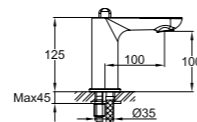

PRICE
£267.00

PRODUCT CODE
ERBAS

ECHO

PRODUCT DESCRIPTION
Side lever basin mixer with clicker waste