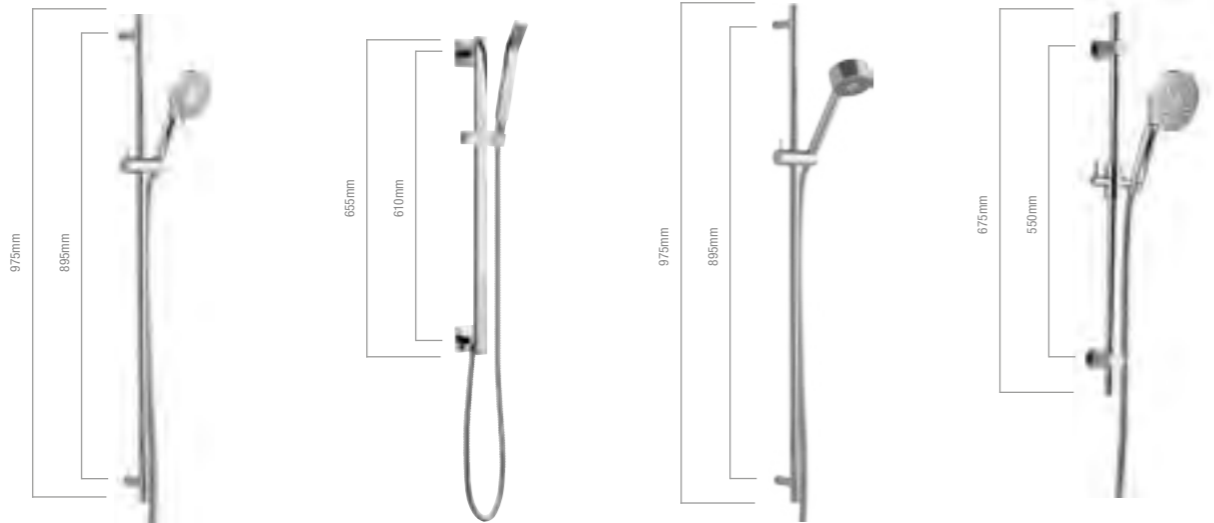

TECHNICAL INFORMATION / SHOWER KITS

TECHNICAL INFORMATION / SHOWER KITS

SHOWER KITS
TECHNICAL INFORMATION

PRODUCT CODE LVSRL2 MP >0.5 10 YEARS WARRANTY PRODUCT DESCRIPTION Levo extended slide rail with Essence 3 spray head and smooth hose PRICE £198.20	PRODUCT CODE BQSRK2 LP >0.2 10 YEARS WARRANTY PRODUCT DESCRIPTION Bloque slide rail kit with integral wall connector with handset and hose PRICE £190.00	PRODUCT CODE LVSRLK LP >0.2 10 YEARS WARRANTY PRODUCT DESCRIPTION Levo extended slide rail kit with single function handset and hose PRICE £169.00	PRODUCT CODE KI480 LP >0.2 10 YEARS WARRANTY PRODUCT DESCRIPTION Essence slide rail kit with single function handset and hose PRICE £135.00