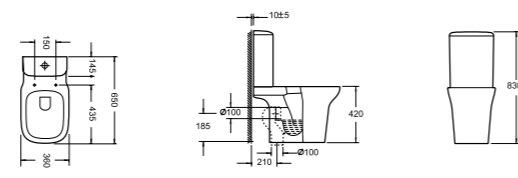

PRICE
£431.00

PRODUCT CODE
C10134CR, T10134, GRS10134SCQR or GRSL10134SCQR

GRACE

PRODUCT DESCRIPTION
Rimless comfort height close coupled open back WC bowl with fixings **NEW**
Close coupled cistern with dual flush fittings
Puraplast quick release slow close seat and cover
Slim Puraplast quick release slow close seat and cover **NEW**