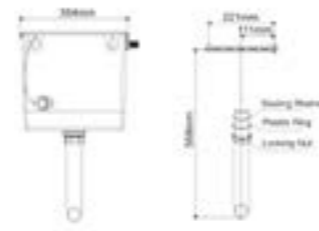

TECHNICAL INFORMATION / FRAMES & CONCEALED CISTERNS

PRODUCT CODE
HIDECISTN

PRODUCT DESCRIPTION
Pura cable operated concealed complete with dual flush button

PRICE
£95.00

pura

PRODUCT CODE
CC100

PRODUCT DESCRIPTION
Super slim concealed insulated cistern with chrome front mounted dual flush plate

PRICE
£180.00

pura

PRODUCT CODE
BF03

PRODUCT DESCRIPTION
Wall hung bidet frame system

PRICE
£150.00

pura

TECHNICAL INFORMATION / FRAMES & CONCEALED CISTERNS

PRODUCT CODE
CF02FRONT

PRODUCT DESCRIPTION
Reduced height wall hung WC bowl frame system with front mounted chrome dual flush plate

PRICE
£348.00

pura

PRODUCT CODE
CF02TOP

PRODUCT DESCRIPTION
Reduced height wall hung WC bowl frame system with top mounted chrome dual flush plate

PRICE
£348.00

pura

PRODUCT CODE
CF01N

PRODUCT DESCRIPTION
Wall hung bowl frame system with chrome dual flush plate

PRICE
£360.00

pura