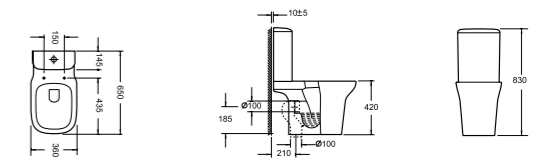

PRICE
£405.00 with Puraplast seat
£405.00 with Slim Puraplast seat

TECHNICAL INFORMATION / CLOSE COUPLED WC PRODUCTS

PRODUCT CODE
C10134, T10134, GRS10134SCQR or GRSL10134SCQR

GRACE

PRODUCT DESCRIPTION
Comfort height close coupled open back WC bowl with fixings
Close coupled cistern with dual flush fittings
Puraplast quick release slow close seat and cover
Slim Puraplast quick release slow close seat and cover **NEW**