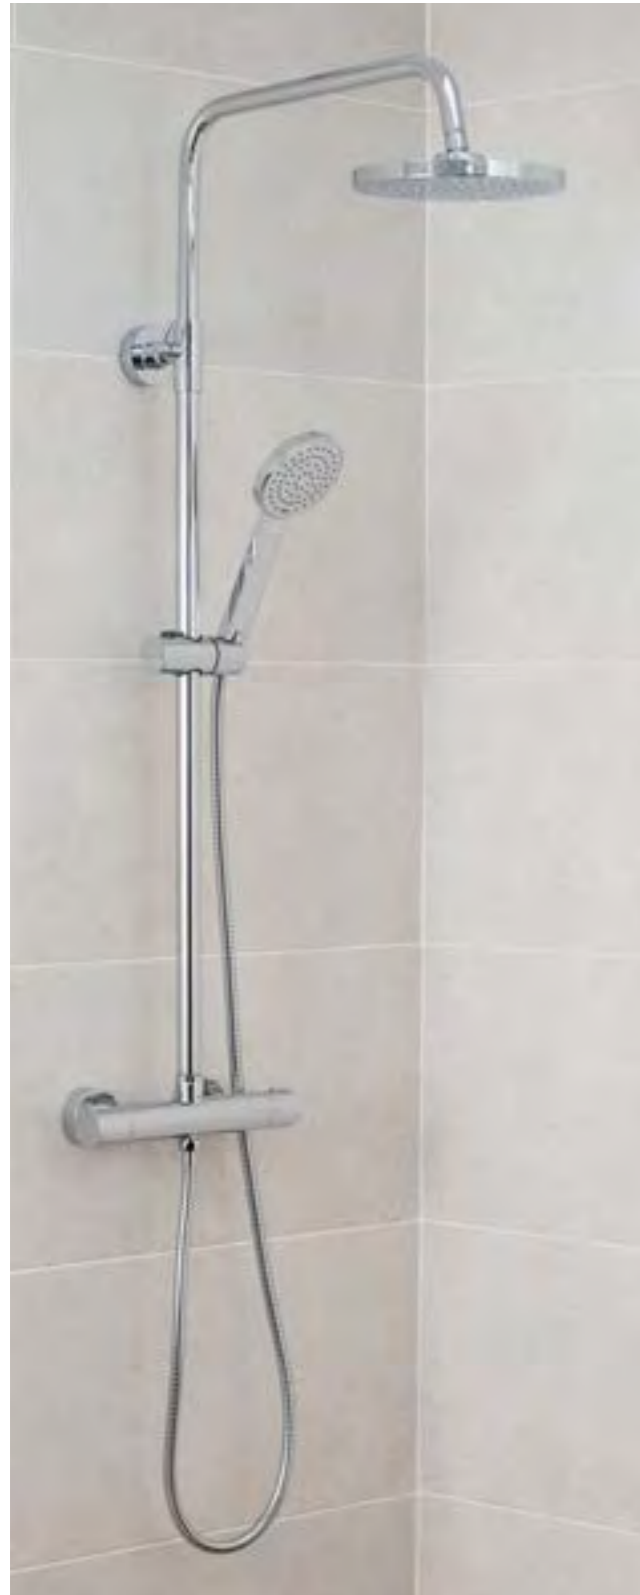

ARCO / BAR VALVE SHOWER PACKS

A versatile, timeless classic. For the ultimate in family-friendly showering, choose a twin head configuration with both adjustable height and drencher showerheads, or select a single outlet option with a choice of showerhead and rail combinations.

XCRRPDF Arco dual outlet bar valve with fixed and adjustable heads **NEW** £269.00