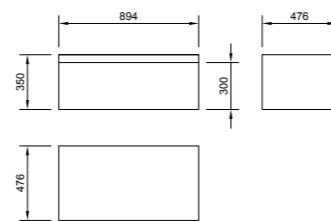

PRODUCT CODE
FL60DDFMC, FL60BAS

PRODUCT DESCRIPTION
600mm double drawer floor mounted unit in white gloss
(excluding basin)
600mm basin with one tap hole

PRICE
£705.00

pura FLITE

PRODUCT CODE
FL90SDWMC, FL90BAS

PRODUCT DESCRIPTION
900mm single drawer wall mounted unit in white gloss
(excluding basin)
900mm basin with one tap hole

PRICE
£685.00

pura FLITE

PRODUCT CODE
FL90DDWMC, FL90BAS

PRODUCT DESCRIPTION
900mm double drawer wall mounted unit in white gloss
(excluding basin)
900mm basin with one tap hole

PRICE
£800.00

pura FLITE

PRODUCT CODE
FL90DDFMC, FL90BAS

PRODUCT DESCRIPTION
900mm double drawer floor mounted unit in white gloss
(excluding basin)
900mm basin with one tap hole

PRICE
£905.00

pura FLITE

PRODUCT CODE
FL170TSC

PRODUCT DESCRIPTION
1700mm storage unit in white gloss

PRICE
£650.00

pura FLITE

PRODUCT CODE
FL80SSC

PRODUCT DESCRIPTION
800mm storage unit in white

PRICE
£240.00

pura FLITE

PRODUCT CODE
FLWCFCWG

PRODUCT DESCRIPTION
560mm cistern frame cover in white gloss

PRICE
£280.00

pura FLITE

PRODUCT CODE
EC40WMWG or EC40WMSO or EC40WMW, EC40BAS

PRODUCT DESCRIPTION
400mm wall mounted unit in white gloss
400mm wall mounted unit in soft oak
400mm wall mounted unit in wenge
400mm x 220mm basin with one tap hole

PRICE
£330.00 all colours

pura ECHO