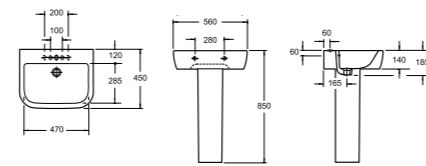

IMEX
CERAMICS DE LTD

ESSENCE