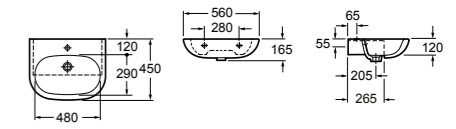

TECHNICAL INFORMATION / BASINS WITH HALF PEDESTALS

PRODUCT CODE
LW1056, P1064A

PRODUCT DESCRIPTION
500mm basin with one tap hole
Half pedestal

PRICE
£250.00

pura

STR8

PRODUCT CODE
L1076 or L10701 or L10702 or
L1076C1 or L1076C2, P1072A

PRODUCT DESCRIPTION
620mm basin one tap hole
560mm basin one tap hole
560mm basin two tap holes
500mm basin one tap hole
500mm basin two tap holes
Half pedestal

PRICE
£140.00 620mm basin
£114.00 560mm basins
£113.00 500mm basins

pura

ICE / IVO

PRODUCT CODE
L10100, ESP1064A

PRODUCT DESCRIPTION
560mm basin with one tap hole
Half pedestal

PRICE
£181.00

IMEX

ESSENCE

TECHNICAL INFORMATION / SEMI RECESSED BASINS

PRODUCT CODE
LS1088

PRODUCT DESCRIPTION
550mm semi recessed basin one tap hole

PRICE
£206.00

pura

ARCO

PRODUCT CODE
LS1010

PRODUCT DESCRIPTION
560mm semi recessed basin one tap hole

PRICE
£190.00

pura

URBAN

PRODUCT CODE
LS1076

PRODUCT DESCRIPTION
550mm semi recessed basin one tap hole

PRICE
£131.00

pura

ICE / IVO

PRODUCT CODE
LS10100

PRODUCT DESCRIPTION
560mm semi recessed basin with one tap hole

PRICE
£164.00

IMEX

ESSENCE

PRODUCT CODE
BLLS1088

PRODUCT DESCRIPTION
550mm semi recessed basin with one tap hole

PRICE
£153.00

IMEX

BLADE