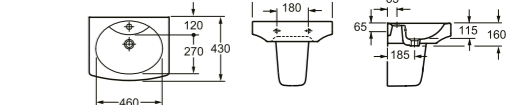

URBAN

PRODUCT CODE
L1094, P1064A

PRODUCT DESCRIPTION
550mm basin one tap hole
Half pedestal

PRICE
£239.00

PURA
CERAMICS DE LTD

DEKKA

PRODUCT CODE
L1060, P1064A

PRODUCT DESCRIPTION
550mm basin one tap hole
Half pedestal