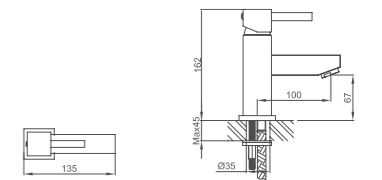

TECHNICAL INFORMATION / BRASSWARE

PRODUCT CODE
DV12

PRODUCT DESCRIPTION
Basin pillar taps (pair)

PRICE
£86.50

pura DV8

PRODUCT CODE
DVBID

PRODUCT DESCRIPTION
Bidet mixer with clicker waste

PRICE
£115.00

pura DV8

PRODUCT CODE
DV34

PRODUCT DESCRIPTION
Bath pillar taps (pair)

PRICE
£97.00

pura DV8

PRODUCT CODE
DVBF

PRODUCT DESCRIPTION
Bath filler

PRICE
£152.00

pura DV8

TECHNICAL INFORMATION / BRASSWARE

PRODUCT CODE
DVBSM

PRODUCT DESCRIPTION
Bath shower mixer with kit

PRICE
£195.00

pura DV8

PRODUCT CODE
SQHFBAS

PRODUCT DESCRIPTION
Basin mixer- high flow - with clicker waste

PRICE
£167.00

pura SQ2

PRODUCT CODE
SQBAS

PRODUCT DESCRIPTION
Basin mixer with clicker waste

PRICE
£137.00

pura SQ2

PRODUCT CODE
SQ12

PRODUCT DESCRIPTION
Basin pillar taps (pair)

PRICE
£151.00

pura SQ2