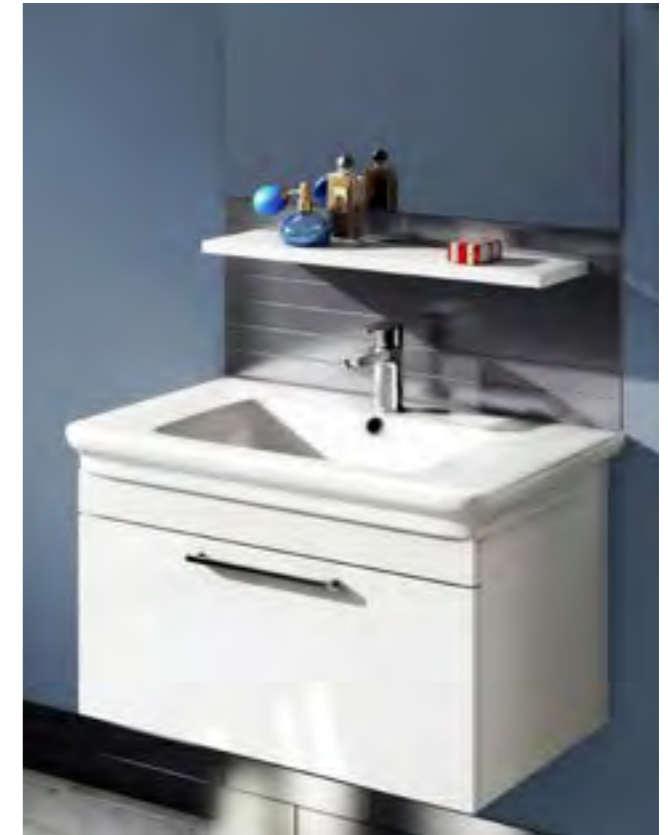

B1060 Bidet with fixings **£285.00**

FM2659-600RO 600mm single drawer wall mounted unit in rustic oak **£408.00**
 FM2659-600WG 600mm single drawer wall mounted unit in white gloss **£435.00**
 LF1903-600 600mm ceramic furniture basin one tap hole **£228.00**