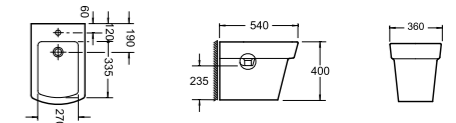

pura BLOQUE