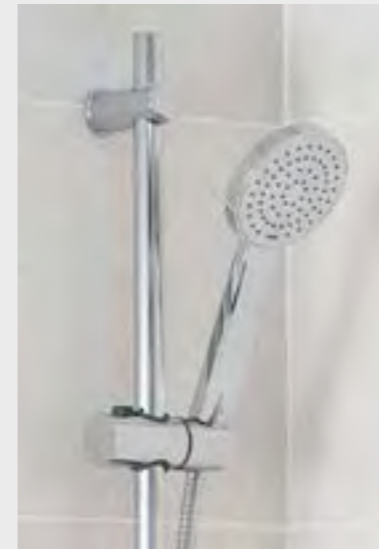

BESPOKE SHOWER DESIGNS