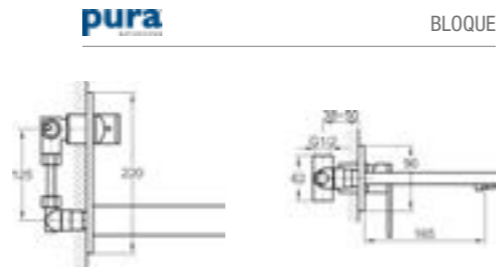

TECHNICAL INFORMATION / BRASSWARE

PRODUCT CODE
BQ2HWMBAS

PRODUCT DESCRIPTION
Two hole wall mounted basin mixer with clicker waste

PRICE
£400.00

pura BLOQUE

PRODUCT CODE
BQ3HWMBAS

PRODUCT DESCRIPTION
Three hole wall mounted basin mixer with clicker waste

PRICE
£445.00