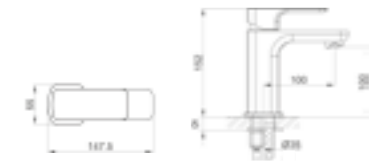

PRODUCT CODE
FLBAS

pura

FLITE

PRODUCT DESCRIPTION
Single lever basin mixer
with clicker waste

PRICE
£179.00