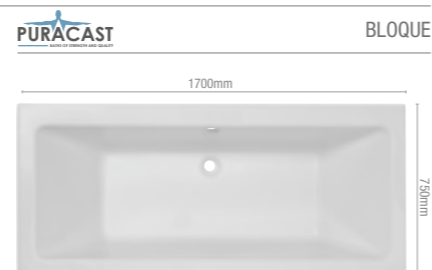

PRODUCT CODE
PBBQDE17X75

PRODUCT DESCRIPTION
1700mm x 750mm fully reinforced double ended bath (inc leg pack)
Weight: 34kg Capacity: 180 litres

PRICE
£428.00