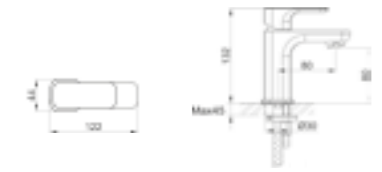

TECHNICAL INFORMATION / BRASSWARE

PRODUCT CODE
FLSBAS

pura

FLITE

PRODUCT DESCRIPTION
Small single lever basin mixer
with clicker waste

PRICE
£155.00