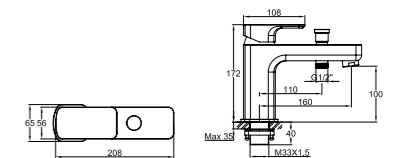

PRODUCT CODE
FLBID

PRODUCT DESCRIPTION
Bidet mixer with clicker waste

PRICE
£180.00

pura FLITE

PRODUCT CODE
FL2HWMBAS

PRODUCT DESCRIPTION
Two hole wall mounted basin mixer with clicker waste

PRICE
£215.00

pura FLITE

PRODUCT CODE
FLBF

PRODUCT DESCRIPTION
Bath filler

PRICE
£322.00

pura FLITE

PRODUCT CODE
FLBSM

PRODUCT DESCRIPTION
Bath shower mixer with kit

PRICE
£370.00

pura FLITE

PRODUCT CODE
FLMBF

PRODUCT DESCRIPTION
Single lever mono bath filler

PRICE
£273.00

pura FLITE

PRODUCT CODE
FLMBSM

PRODUCT DESCRIPTION
Single lever mono bath shower mixer with kit

PRICE
£326.00

pura FLITE

PRODUCT CODE
FLSHVO

PRODUCT DESCRIPTION
Concealed manual shower valve

PRICE
£132.00

pura FLITE

PRODUCT CODE
FLSHVODIV

PRODUCT DESCRIPTION
Concealed manual shower valve with diverter

PRICE
£179.00

pura FLITE