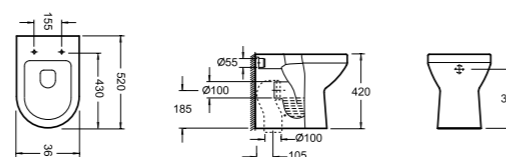

PRICE
£402.00

PRODUCT CODE
CB10136N, S10136SCQR or S10136SC

pura

FLITE / ICE

PRODUCT DESCRIPTION
Back to wall WC bowl
Puraplast slow close seat
Standard slow close seat