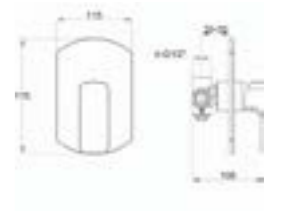

PRODUCT CODE
FLBID

PRODUCT DESCRIPTION
Bidet mixer with clicker waste

PRICE
£180.00

pura FLITE

PRODUCT CODE
FL2HWMBAS

PRODUCT DESCRIPTION
Two hole wall mounted basin mixer with clicker waste

PRICE
£215.00

pura FLITE

PRODUCT CODE
FLBF

PRODUCT DESCRIPTION
Bath filler

PRICE
£322.00

pura FLITE

PRODUCT CODE
FLBSM

PRODUCT DESCRIPTION
Bath shower mixer with kit

PRICE
£370.00

pura FLITE

PRODUCT CODE
FLMBF

PRODUCT DESCRIPTION
Single lever mono bath filler

PRICE
£273.00

pura FLITE

PRODUCT CODE
FLMBSM

PRODUCT DESCRIPTION
Single lever mono bath shower mixer with kit

PRICE
£326.00

pura FLITE

PRODUCT CODE
FLSHVO

PRODUCT DESCRIPTION
Concealed manual shower valve

PRICE
£132.00

pura FLITE

PRODUCT CODE
FLSHVODIV

PRODUCT DESCRIPTION
Concealed manual shower valve with diverter

PRICE
£179.00

pura FLITE