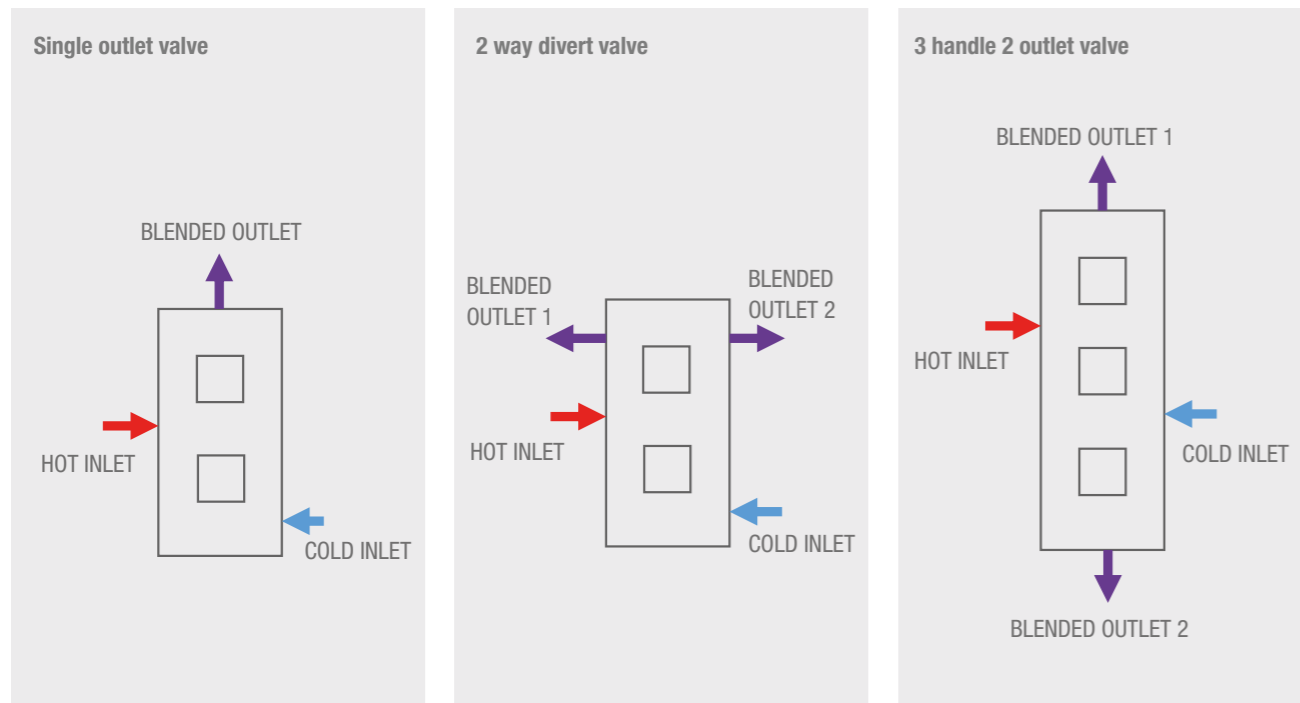

PURA CONCEALED THERMOSTATIC VALVE DIAGRAMS

TECHNICAL INFORMATION / SHOWER VALVES

PRODUCT CODE
6001

PRODUCT DESCRIPTION
Single outlet concealed thermostatic shower valve

PRICE
£259.00

pura ARCO

- Insertion depth 80mm min / 100mm max
- Brass Valve Dimensions - 140mm deep (front of handles to rear of body) x 176mm high
- Plate dimensions - 210mm high x 100mm wide
- Inlet and outlet connections ½" female threads
- Fully serviceable via front access
- Easy access, easy clean cartridge

PRODUCT CODE
6002

PRODUCT DESCRIPTION
2 handle 2 way divert concealed thermostatic shower valve

PRICE
£279.00

pura ARCO

- Insertion depth 80mm min / 100mm max
- Brass Valve Dimensions - 140mm deep (front of handles to rear of body) x 176mm high
- Plate dimensions - 210mm high x 100mm wide
- Inlet and outlet connections ½" female threads
- Fully serviceable via front access
- Easy access, easy clean cartridge

PRODUCT CODE
6003

PRODUCT DESCRIPTION
3 handle dual outlet concealed thermostatic shower valve

PRICE
£309.00

pura ARCO

- Insertion depth 80mm min / 100mm max
- Brass Valve Dimensions - 140mm deep (front of handles to rear of body) x 239mm high
- Plate dimensions - 265mm high x 100mm wide
- Inlet and outlet connections ½" female threads
- Fully serviceable via front access
- Easy access, easy clean cartridge

PRODUCT CODE
6004

PRODUCT DESCRIPTION
Single outlet concealed thermostatic shower valve

PRICE
£259.00

pura BLOQUE2

- Insertion depth 80mm min / 100mm max
- Brass Valve Dimensions - 140mm deep (front of handles to rear of body) x 176mm high
- Plate dimensions - 210mm high x 100mm wide
- Inlet and outlet connections ½" female threads
- Fully serviceable via front access
- Easy access, easy clean cartridge