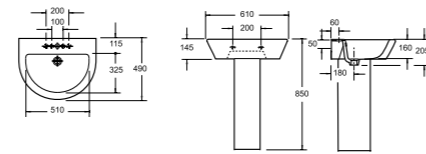

TECHNICAL INFORMATION / BASINS WITH FULL PEDESTALS

PRODUCT CODE
L1088, P1088

PRODUCT DESCRIPTION
610mm basin with one tap hole
Full pedestal (for 610mm basin)

PRICE
£263.00

pura

ARCO

PRODUCT CODE
L1088C, P1088C

PRODUCT DESCRIPTION
550mm basin with one tap hole
Full pedestal (for 550mm basin)

PRICE
£235.00

pura

ARCO

PRODUCT CODE
L1010 or L1010C, P1010

PRODUCT DESCRIPTION
560mm basin one tap hole
450mm basin one tap hole
Full pedestal

PRICE
£229.00 560mm basin
£226.00 450mm basin

pura

URBAN

PRODUCT CODE
L1094, P1094

PRODUCT DESCRIPTION
550mm basin one tap hole
Full pedestal

PRICE
£229.00

pura

DEKKA

TECHNICAL INFORMATION / BASINS WITH FULL PEDESTALS

PRODUCT CODE
L1060, P1060

PRODUCT DESCRIPTION
550mm basin with one tap hole
Full pedestal (for 550mm basin)

PRICE
£229.00

pura

BLOQUE

PRODUCT CODE
LW1056, P1094

PRODUCT DESCRIPTION
500mm basin with one tap hole
Full pedestal

PRICE
£240.00

pura

STR8

PRODUCT CODE
L10136A1 or L10136A2 or LH10136, P10136

PRODUCT DESCRIPTION
530mm basin one tap hole
530mm basin two tap holes
450mm basin one tap hole
Full pedestal

PRICE
£251.00 530mm basins
£227.00 450mm basin

pura

FLITE

PRODUCT CODE
L1076 or L10701 or L10702 or
L1076C1 or L1076C2, P1076

PRODUCT DESCRIPTION
620mm basin one tap hole
560mm basin one tap hole
560mm basin two tap holes
500mm basin one tap hole
500mm basin two tap holes
Full pedestal

PRICE
£144.00 620mm basin
£118.00 560mm basins
£117.00 500mm basins

pura

ICE / IVO