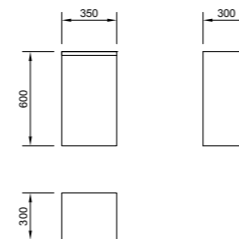

PRICE
£710.00 all colours

XCITE

PRODUCT CODE
XC60SSCDO, XC60SSCLO

PRODUCT DESCRIPTION
600mm side storage unit in dark oak
600mm side storage unit in light oak

PRICE
£229.00 all colours

XCITE

PRODUCT CODE
XC150TSCDO, XC150TSCLO