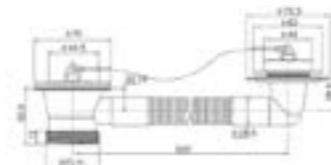

TECHNICAL INFORMATION / BATH WASTES

PRODUCT CODE
BW105

PRODUCT DESCRIPTION
Bath waste with chrome parking plug

PRICE
£14.80

pura

PRODUCT CODE
BW105EX

PRODUCT DESCRIPTION
Exposed chrome bath waste and overflow with parking plug

PRICE
£90.00

pura

PRODUCT CODE
BW104

PRODUCT DESCRIPTION
Standard bath waste with brass plug and chain

PRICE
£12.60

pura

PRODUCT CODE
BP105

PRODUCT DESCRIPTION
Bath pop up waste chrome

PRICE
£43.00

pura

TECHNICAL INFORMATION / BATH WASTES

PRODUCT CODE
CB106

PRODUCT DESCRIPTION
Clicker bath waste with contemporary overflow

PRICE
£39.00

pura

PRODUCT CODE
CB105

PRODUCT DESCRIPTION
Bath waste with chrome clicker waste

PRICE
£46.00

pura

PRODUCT CODE
BF125EXTD

PRODUCT DESCRIPTION
Purafill bath filler waste and overflow chrome

PRICE
£82.00

pura

PRODUCT CODE
HC106

PRODUCT DESCRIPTION
Bath waste and chrome clicker hair catch waste

PRICE
£51.00

pura