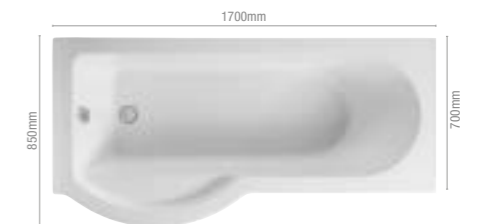

PRICE
£1,099.00

PRODUCT CODE
PBSBLH17, PBSBLH17UD

PURACAST ARCO

PRODUCT DESCRIPTION
1700mm fully reinforced shower bath (LH) (inc leg pack)
Weight: 36kg Capacity: 170 litres
1700mm fully reinforced shower bath (LH) (inc leg pack) undrilled **ECO**
Weight: 36kg Capacity: 80-170 litres, dependent on overflow position selected