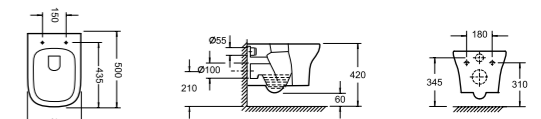

PRICE
£301.00 with Puraplast seat
£301.00 with Slim Puraplast seat