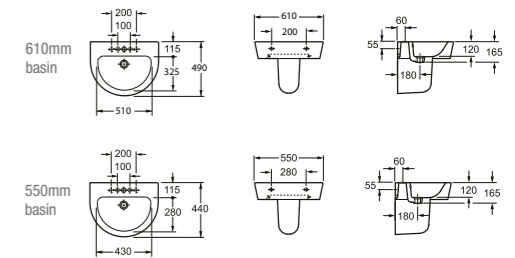

TECHNICAL INFORMATION / BASINS WITH HALF PEDESTALS

PRODUCT CODE
L1088 or L1088C, P1072A

PRODUCT DESCRIPTION
610mm basin with one tap hole
550mm basin with one tap hole
Half pedestal

PRICE
£206.00 610mm basin
£203.00 550mm basin

PURA
CERAMICS DE LTD

ARCO