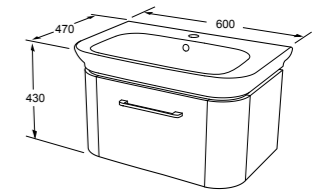

PRICE
£735.00

PRODUCT CODE
LF10134-600, FH10134-600WG

IMEX

GRACE

PRODUCT DESCRIPTION
600mm ceramic basin with one tap hole **NEW**
600mm single drawer wall mount unit in white gloss **NEW**