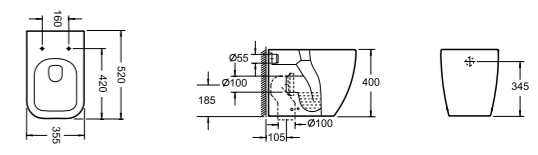

PRICE
£336.00 with Puraplast seat
£336.00 with Slim Puraplast seat

PRODUCT CODE
BLCB1088, SM1088SCQR

IMEX

BLADE

PRODUCT DESCRIPTION
Back to wall WC bowl with fixings
Puraplast slimline quick release slow close seat
and cover