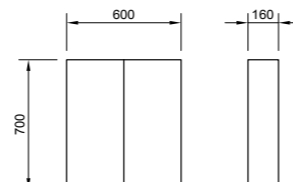

PRICE
£260.00 all colours

PRODUCT CODE
ECDDMC60WG, ECDDMC60SO, ECDDMC60W

pura

ECHO

PRODUCT DESCRIPTION
600mm soft close double door mirror cabinet in white gloss
600mm soft close double door mirror cabinet in soft oak
600mm soft close double door mirror cabinet in wenge