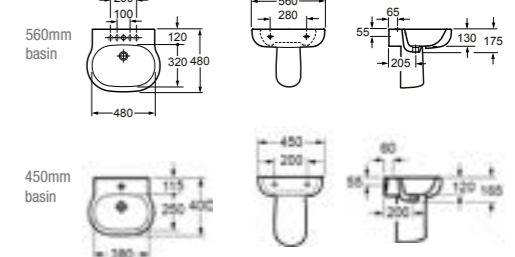

PRODUCT CODE
L1010 or L1010C, P1072A

PRODUCT DESCRIPTION
560mm basin one tap hole
450mm basin one tap hole
Half pedestal

PRICE
£198.00 560mm basin
£195.00 450mm basin

PURA
CERAMICS DE LTD

URBAN