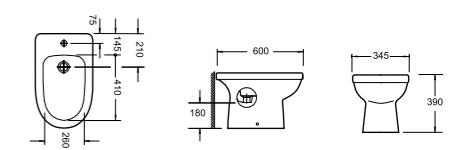

TECHNICAL INFORMATION / HIGH / LOW LEVEL WC PRODUCTS

PRODUCT CODE
CF10142, T10142HL, PEHLFPP,
S10142-OSC or S10142-0

PRODUCT DESCRIPTION
High/low level WC bowl with fittings
High level WC cistern with fittings
(excluding chrome flush pipe)
High level WC chrome flush pipe including
ornate brackets
Oak soft close seat including chrome fixings
Oak seat including chrome fixings

PRICE
£634.00 with soft close seat
£612.00 with standard seat

IMEX CERAMICS UK LTD WYNDHAM

PRODUCT CODE
CF10142, T10142LL, PELLFPP,
S10142-OSC or S10142-0

PRODUCT DESCRIPTION
High/low level WC bowl with fittings
Low level WC cistern with fittings
(excluding chrome flush pipe)
Low level WC chrome flush pipe including
ornate brackets
Oak soft close seat including chrome fixings
Oak seat including chrome fixings

PRICE
£509.00 with soft close seat
£487.00 with standard seat

IMEX CERAMICS UK LTD WYNDHAM

TECHNICAL INFORMATION / BIDETS

PRODUCT CODE
B1088

PRODUCT DESCRIPTION
Bidet with fixings

PRICE
£348.00

pura ARCO

PRODUCT CODE
BH1088

PRODUCT DESCRIPTION
Wall hung bidet

PRICE
£329.00

pura ARCO

PRODUCT CODE
B1094

PRODUCT DESCRIPTION
Bidet with fixings

PRICE
£325.00

pura DEKKA

PRODUCT CODE
B1060

PRODUCT DESCRIPTION
Bidet with fixings

PRICE
£285.00

pura BLOQUE

PRODUCT CODE
B1076

PRODUCT DESCRIPTION
Bidet with fixings

PRICE
£163.00

pura IVO