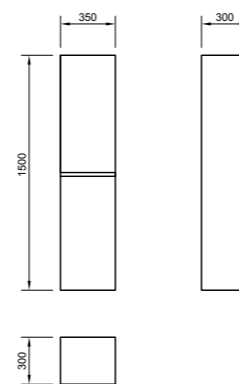

PRODUCT CODE
XC80DDWMCDO or XC80DDWMCLO, XC80BAS

PRODUCT DESCRIPTION
800mm double drawer wall mounted unit in dark oak
800mm double drawer wall mounted unit in light oak
800mm basin with one tap hole white

PRICE
£710.00 all colours

XCITE

PRODUCT CODE
XC60SSCDO, XC60SSCLO

PRODUCT DESCRIPTION
600mm side storage unit in dark oak
600mm side storage unit in light oak

PRICE
£229.00 all colours

XCITE

PRODUCT CODE
XC150TSCDO, XC150TSCLO

PRODUCT DESCRIPTION
1500mm storage unit in dark oak
1500mm storage unit in light oak

PRICE
£400.00 all colours

XCITE

PRODUCT CODE
BQ55WMWG or BQ55WMSO or BQ55WMW, L1060

PRODUCT DESCRIPTION
470mm wall mounted unit in white gloss
470mm wall mounted unit in soft oak
470mm wall mounted unit in wenge
550mm basin with one tap hole

PRICE
£506.00 all colours

BLOQUE

PRODUCT CODE
BQWT55WG, BQWT55SO, BQWT55W

PRODUCT DESCRIPTION
470mm worktops in white gloss
470mm worktops in soft oak
470mm worktops in wenge

PRICE
£70.00 all colours

BLOQUE

For use with Bloque wall mount unit

PRODUCT CODE
FL60SDWMC, FL60BAS

PRODUCT DESCRIPTION
600mm single drawer wall mounted unit in white gloss (excluding basin)
600mm basin with one tap hole

PRICE
£545.00

FLITE

PRODUCT CODE
FL60DDWMC, FL60BAS

PRODUCT DESCRIPTION
600mm double drawer wall mounted unit in white gloss (excluding basin)
600mm basin with one tap hole

PRICE
£630.00

FLITE