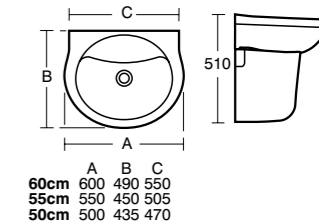

Alto Pedestal basin 60/55/50cm

Model	Ref.	Price
60cm, one tap hole	E746501	£80.09
55cm, one tap hole	E745501	£70.12
55cm, two tap holes	E745601	£70.12
50cm, one tap hole	E744501	£70.12
50cm, two tap holes	E744601	£70.12
Full pedestal	E740201	£58.96
Basin fixing set with 14cm rag bolts for solid walls	E007067	£14.08

Alto Semi-pedestal basin 60/55/50cm

Model	Ref.	Price
60cm, one tap hole	E746501	£80.09
55cm, one tap hole	E745501	£70.12
55cm, two tap holes	E745601	£70.12
50cm, one tap hole	E744501	£70.12
50cm, two tap holes	E744601	£70.12
Semi-pedestal for 60/55cm basins	E749501	£75.74
Semi-pedestal for 50cm basins	E750201	£75.74
Basin fixing set with 14cm rag bolts for solid walls	E007067	£14.08

Alto Handrinse basin 45cm

Model	Ref.	Price
45cm, handrinse basin, one tap hole	E742501	£55.14
45cm, handrinse basin, two tap holes	E742601	£55.14
Handrinse full pedestal	E020001	£45.49
Handrinse semi-pedestal	E750201	£75.74
Basin fixing set with 14cm rag bolts for solid walls	E007067	£14.08

Alto Semi-countertop basin 55cm

Model	Ref.	Price
55cm, one tap hole	E758501	£137.77
55cm, two tap holes	E758601	£137.77

Suitable for use with Tempo furniture, see page 143.

Alto Close coupled WC suite

Model	Ref.	Price
Close coupled WC bowl with horizontal outlet	E754301	£112.69
Cistern with dual flush valve, 6/4 litres	E751401	£112.69
Cistern with dual flush valve, 4/2.6 litres	E754401	£112.69
Seat and cover	E759001	£48.47
Slow close seat and cover	E759401	£68.24

Alto Back-to-wall WC suite

Model	Ref.	Price
Back-to-wall WC bowl with horizontal outlet	E757301	£200.29
Seat and cover	E759001	£48.47
Slow close seat and cover	E759401	£68.24
Conceala 2 top inlet cistern with pneumatic dual flush, 6/4 litre flush	S362467	£109.01
Contemporary flushplate	E4437AA	£56.77