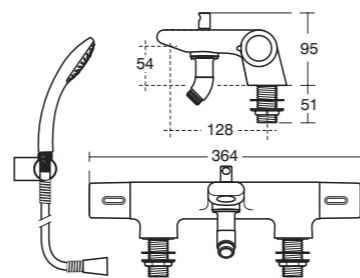

Model	Ref.	Price
Two tap hole thermostatic bath shower mixer complete with shower set	A4616AA	£702.02

£398⁹⁴
Attitude single
lever bath filler

**Attitude
Bath filler**