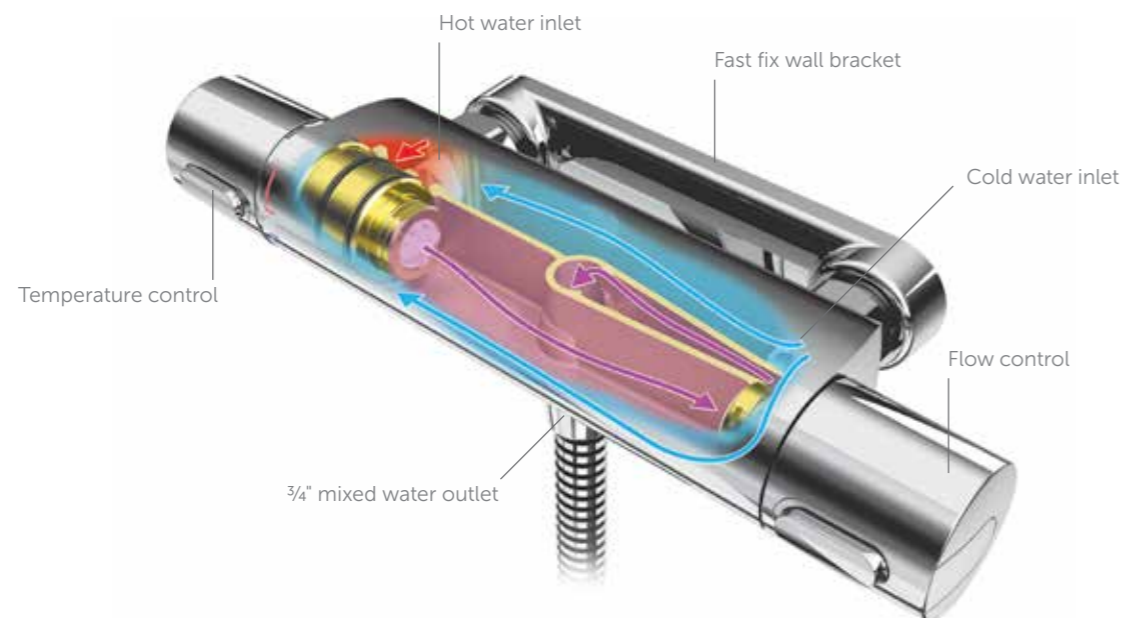

*Includes shower kit, see page 304.

• Shower pack available • Recommended pairing

Ceratherm 100 exposed shower mixer

The Ceratherm 100 exposed thermostatic bar valve is a major advance in shower technology. Its slim and elegant form incorporates three key innovations: the cool touch body, eco button and fast fix bracket.