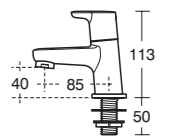

CONCEPT INNOVATIVE TECHNOLOGY AND MODERN DESIGN

This is the latest range of fittings to feature a basin mixer with Blue technology. Concept mixers and taps have been designed to complement the Concept range but would also perfectly enhance other ranges.

They offer a wide choice of innovative fittings that combine distinctive design and high-performance features to guarantee quality, comfort and ease of use.

£390¹⁴ ↗

Concept
Blue basin mixer

BLUE TECHNOLOGY... SAVE WATER – SAVE MONEY

The Blue basin mixers are engineered to use less water and energy thanks to features such as the flow regulator and the fact that less water is held in the tap when it is off. And by saving energy and water, you save money.

For more on our Blue technology see page 175.

Concept Blue basin mixer

Model	Ref.	Price
One tap hole with pop-up waste	B9915AA	£160.97
One tap hole without waste	B9918AA	£150.23

Supplied fitted with a removable 5 litres per minute eco flow regulator.

Concept Blue small basin mixer

Model	Ref.	Price
One tap hole with pop-up waste	B0671AA	£136.31
One tap hole without waste	B0672AA	£130.80

Supplied fitted with a removable 5 litres per minute eco flow regulator.

Concept Basin mixer

Model	Ref.	Price
One tap hole with tube spout	B9994AA	£183.96

Supplied fitted with a removable 5 litres per minute eco flow regulator.

Concept Basin pillar taps

Model	Ref.	Price
Pair basin pillar taps	B9925AA	£118.04

Supplied fitted with two removable 5 litres per minute eco flow regulators.

Concept Bidet mixer

Model	Ref.	Price
Single lever with pop-up waste	B9988AA	£171.70

Supplied fitted with a removable 5 litres per minute eco flow regulator.