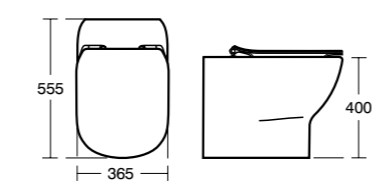

Model	Ref.	Price
Back-to-wall, WC bowl horizontal outlet	T353501	£241.26
Conceala 2 top inlet cistern with pneumatic dual flush, 6/4 litre flush	S362467	£109.01
Karisma flush plate	E4465AA	£87.46
Thin seat and cover, normal close	T352801	£62.59
Thin seat and cover, slow close	T352701	£114.76