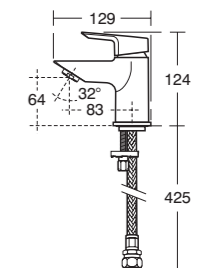

TESI MIXERS ELEGANTLY DIVERSE

Designed by Artefakt and meticulously manufactured in our European factory, Tesi mixers express quality, style and versatility in equal measure. Characterised by clean geometric lines and counterbalanced by soft, round forms, they perfectly complement the stylistic qualities of Tesi ceramics.

There are four basin mixers: tall, mini, standard or built-in. All are wonderfully slim in design and feature a ceramic disc cartridge to control the flow and temperature of water with impeccable precision.

£108⁶⁷ ↗

Tesi single lever basin mixer with pop-up waste

Tesi Basin mixer

Model	Ref.	Price
Single lever basin mixer with pop-up-waste	A6592AA	£108.67
Single lever basin mixer without waste	A6587AA	£97.81

Supplied fitted with a removable 5 litres per minute eco flow regulator.

Tesi Tall basin mixer

Model	Ref.	Price
Single lever tall basin mixer	A6575AA	£227.14

Supplied fitted with a removable 5 litres per minute eco flow regulator.

Tesi Built-in basin mixer

Model	Ref.	Price
Single lever built-in basin mixer kit	A6578AA*	£260.82
Basin mixer built-in kit	A5948NU	£103.03

*Supplied fitted with a removable 5 litres per minute eco flow regulator.
[A6578AA](#) requires kit 1 [A5948NU](#).

Tesi Mini basin mixer

Model	Ref.	Price
Single lever mini basin mixer, without pop-up waste	A6588AA	£92.38

Supplied fitted with a removable 5 litres per minute eco flow regulator.

Tesi Bidet mixer

Model	Ref.	Price
Single lever bidet mixer with pop-up waste	A6589AA	£135.85

Supplied fitted with a removable 5 litres per minute eco flow regulator.