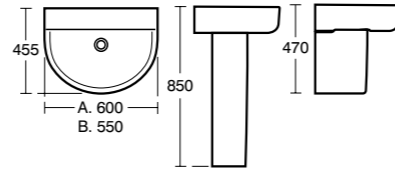

Model	Ref.	Price
A 60cm one tap hole	E787201	£135.14
B 55cm one tap hole	E785201	£128.20
Full pedestal	E783701	£75.53
Semi-pedestal	E783901	£81.58
Basin fixing set	E015767	£14.40