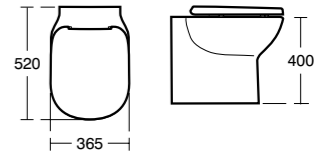

Model	Ref.	Price
Back-to-wall WC bowl, horizontal outlet	T327901	£200.60
Conceala cistern, 6/4 litre flush	S362467	£109.01
Tempo seat and cover	T679201	£51.89
Tempo seat and cover, slow close	T679301	£95.46

Can be used with Tempo furniture, page 143.