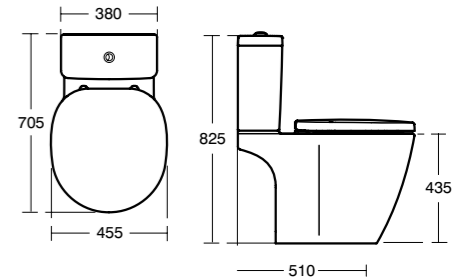

Model	Ref.	Price
XL close coupled WC pan	E608701	£391.24
XL close coupled cistern - 6/4 litre flush	E607901	£293.42
XL seat and cover	E609301	£136.93
XL seat and cover, slow close	E824101	£189.10
XL seat ring only	E824301	£123.90