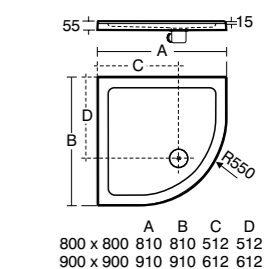

Model	Ref.	Price
800mm quadrant upstand low profile tray and waste	L634101	£241.10
900mm quadrant upstand low profile tray and waste	L634201	£274.68
Adhesive upstand	LV69967	£55.04
Flexible waste pipe	L630801	£12.28