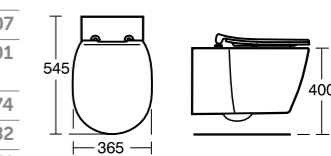

Model	Ref.	Price
Wall hung WC pan (horizontal outlet)	E047301	£339.07
Conceala 2 top inlet cistern with pneumatic dual flush, 6/4 litre	S362467	£109.01
Thin standard seat and cover	E772501	£100.74
Thin slow close seat and cover	E772601	£144.82
Wrap standard seat and cover	E791801	£100.74
Wrap slow close seat and cover	E791701	£144.82
Support brackets	E006067	£171.28