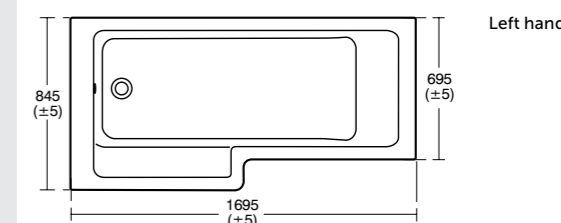

Tempo Arc bath 170 x 70cm

Idealform baths	Ref.	Price
170 x 70cm rectangular bath, no tap holes	E256301	£221.96
170 x 70cm rectangular bath, two tap holes	E256401	£221.96
Unilux 170cm front bath panel	E319401	£125.32
Unilux 70cm end bath panel	E316901	£62.65

Water-saving bath	Ref.	Price
170 x 70cm rectangular water-saving bath, no tap holes	E256501	£221.96

Idealform Plus+ bath	Ref.	Price
170 x 70 Idealform Plus+ rectangular bath, no tap holes	E257201	£358.96
Unilux Plus+ 170cm front bath panel	E479701	£125.32
Unilux Plus+ 70cm end bath panel	E483101	£62.65

Height: floor to rim
Idealform: 540mm
Idealform Plus+: 560mm

Tempo Cube bath 170 x 70cm, 170 x 75cm

Idealform baths	Ref.	Price
170 x 70cm rectangular bath, no tap holes	E258001	£267.17
170 x 75cm rectangular bath, no tap holes	E258201	£280.87
Unilux 170cm front bath panel	E319401	£125.32
Unilux 70cm end bath panel	E316901	£62.65
Unilux 75cm end bath panel	E319501	£67.13

Water-saving bath	Ref.	Price
170 x 70cm rectangular water-saving bath, no tap holes	E258101	£267.17

Idealform Plus+ baths	Ref.	Price
170 x 70 Idealform Plus+ rectangular bath, no tap holes	E258501	£404.18
170 x 75 Idealform Plus+ rectangular bath, no tap holes	E258701	£417.88
Unilux Plus+ 170cm front bath panel	E479701	£125.32
Unilux Plus+ 70cm end bath panel	E483101	£62.65
Unilux Plus+ 75cm end bath panel	E483201	£62.65

Height: floor to rim
Idealform: 540mm
Idealform Plus+: 560mm

Tempo Arc Double-ended bath 170 x 75cm

Idealform bath	Ref.	Price
170 x 75cm double-ended bath, no tap holes	E256601	£243.89
Uniline 170cm front bath panel	E413001	£125.74
Uniline 75cm end bath panel	E419001	£67.08