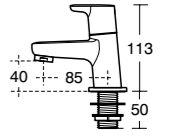

£268²⁸ ↘

Concept bath filler

Concept
Bath filler

Model	Ref.	Price
Two tap hole bath filler	B9929AA	£268.28

Concept
Bath pillar taps

Model	Ref.	Price
Pair bath pillar taps	B9928AA	£143.33

Concept
Bath shower mixer

Model	Ref.	Price
One tap hole bath shower mixer with shower kit	B9990AA	£339.55

Supplied fitted with a removable 8 litres per minute eco flow regulator in handspray.

Concept
Bath shower mixer

Model	Ref.	Price
Two tap hole bath shower mixer with shower kit	B9930AA	£339.55

Supplied fitted with a removable 8 litres per minute eco flow regulator in handspray.

Concept
Bath shower mixer

Model	Ref.	Price
Single lever exposed bath shower mixer	B9989AA	£229.93

Concept
Shower mixer

Model	Ref.	Price
Single lever exposed manual shower mixer	B9991AA	£199.30