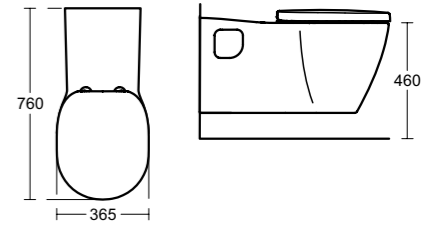

FREEDOM FOR MAXIMUM COMFORT

Our Concept Freedom range is our response to the important issue of accessibility. Created with ease of use and comfort as the primary design considerations, the range includes WCs with extended dimensions to meet a range of access needs, including those for users with limited mobility.

Award-winning designer Robin Levien worked in conjunction with occupational therapists to develop solutions that are both accommodating and aesthetically appealing, successfully upholding the design integrity of the core Concept range.

The Concept Freedom XL WCs feature a wider, deeper seat and bowl area, providing increased support and comfort for those of a larger build.** Compared to a traditional WC, they offer an extra 33% in width. The XL WC is available in close coupled and back-to-wall, both feature soft close seats.

Our raised height WCs are specially designed for those with mobility issues and back pain sufferers. They're approximately 25% higher than average and available as close coupled and back-to-wall options. All raised height WCs feature soft close seats.

**Floor standing and back-to-wall XL bowls are suitable for weights up to 380kg. The weight suitability of our wall hung XL bowl is dependent on installation type.

Concept Freedom raised height WC suites from **£607^{11*}**

*Comprises back-to-wall bowl, seat without cover and concealed cistern with pneumatic dual flush. Price includes VAT at 20%.

Concept Freedom Elongated WC suite

Model	Ref.	Price
Concept Freedom elongated wall hung bowl (75cm projection)	E819701	£586.85
Seat and cover for elongated pan	E822501	£127.15
Seat ring only for elongated pan	E822601	£110.86
Support brackets (pair) with bolts	S913967	£139.37

Concept Freedom Raised height close coupled WC suite