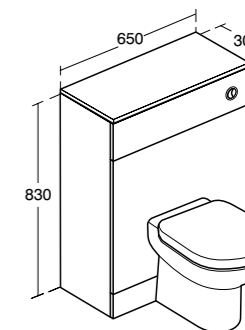

Includes dual flush cistern with push button. Adjustable 4/2.6 or 6/4 litre flush. Compatible for use with Tempo/Studio/Alto/Concept/Jasper Morrison. When using a wall hung WC please specify **E006067** floor fixing brackets.