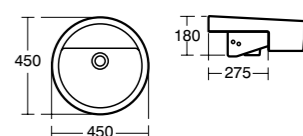

To see mixers & taps options go to page 172. Price includes VAT at 20%.