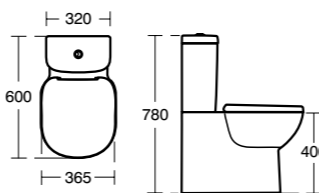

Model	Ref.	Price
Close coupled/back-to-wall short projection WC, horizontal outlet	T328701	£172.93
Close coupled cistern with 6/4 litre dual flush valve	T427001	£110.68
Close coupled cistern with 4/2.6 litre dual flush valve	T427101	£110.68
Seat and cover for short projection, standard close	T679801	£51.89
Seat and cover for short projection, slow close	T679901	£95.46