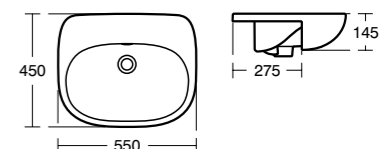

Model	Ref.	Price
55cm, one tap hole	T352601	£169.54

Compatible with Tempo furniture, page 140.