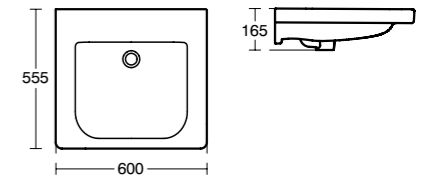

First and foremost, our Modesty wetroom says luxury. Its various accessible design features never dominate the look. The shower seat, grab rail, hinged arm and DDA-compliant handles have been designed to work seamlessly with the refined concept look.

↙ Synergy Modesty wetroom panels from **£545^{36*}**

Wetroom (as shown)	£2,636.54
1000mm Synergy wetroom panel with modesty panel and extended bracket	£578.63
Freedom dual shower with M1 rainshower, fixed riser, M3 handspray and pin handles	£691.76
Shower seat and contemporary grab rails	£1,366.15

*Comprises 900mm wetroom panel and 150cm wall bracket. Prices include VAT at 20%.

Synergy wetroom panel Modesty glass

Model	Ref.	Price
Synergy wetroom panel 900mm Bright Silver modesty glass	L6180EO	£472.21
Synergy wetroom panel 1000mm Bright Silver modesty glass	L6181EO	£505.48
Synergy wetroom panel 1200mm Bright Silver modesty glass	L6182EO	£545.38
Synergy extended bracing bracket pack, Bright Silver 150cm	L6198EO	£73.15

For the full Synergy range of wetroom panels and shower enclosures see pages 238 to 249.

Concept Freedom Accessible basin 60cm

Model	Ref.	Price
60cm, one tap hole	E549901	£326.03
60cm, no tap holes	E550101	£326.03

Concept Freedom Contemporary grab rail

Model	Ref.	Price
Contemporary 21 60cm grab rail	S6484AA	£242.15
Contemporary 21 45cm grab rail	S6486AA	£201.82

Concept Freedom Contemporary hinged arm

Model	Ref.	Price
Contemporary 21 80cm hinged arm	S6362AA	£632.27

Multi-system WC back rest

Model	Ref.	Price
Multi-system WC back rest	S6637AC	£862.36

Care Plus shower seat

Model	Ref.	Price
Adjustable shower seat	S0644AC	£922.18

Freedom Dual thermostatic shower

Model	Ref.	Price
Freedom Dual shower with M1 rainshower, fixed riser, M3 handspray and metal pin handles	A6290AA	£691.76