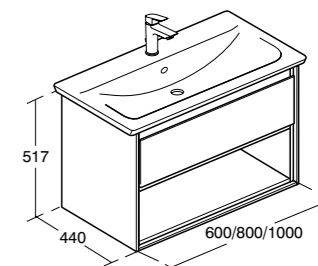

Model	Ref.	Price
One drawer with open shelf, Cube 1000mm Vanity unit	E0828--	£497.70
One drawer with open shelf, Cube 800mm Vanity unit	E0827--	£478.80
One drawer with open shelf, Cube 600mm Vanity unit	E0826--	£428.40