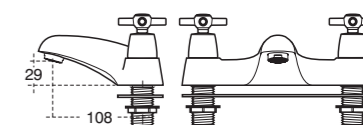

Elements
Crosshead
basin pillar
taps

Model	Ref.	Price
Crosshead basin pillar taps	B9858AA	£74.66

Elements
Crosshead
basin mixer

Model	Ref.	Price
Crosshead one tap hole with pop-up waste	B9860AA	£128.16
Supplied fitted with a removable 5 litres per minute eco flow regulator.		

Elements
Crosshead
bath pillar
taps

Model	Ref.	Price
Crosshead bath pillar taps	B9859AA	£82.13

Elements
Crosshead
bath filler

Model	Ref.	Price
Crosshead two tap holes	B9861AA	£169.20

Elements
Crosshead
bath shower
mixer

Model	Ref.	Price
Crosshead two tap hole bath shower mixer with shower kit	B9862AA	£201.56

Price includes VAT at 20%.