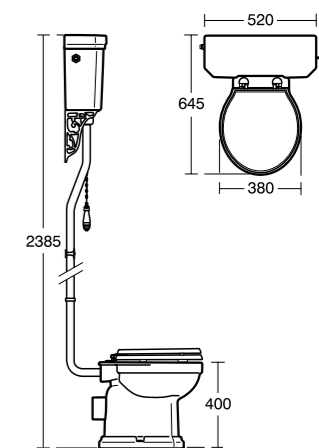

A high level cistern is synonymous with the Victorian and Edwardian bathroom, when a WC was a grand affair. Our chrome cistern brackets, chrome flush pipe and the ceramic pull handle are the details required to make the right heritage statement.

The Waverley close coupled WC may be designed for smaller spaces but is no less refined than its low and high level counterparts.

The back-to-wall WC brings an element of contemporary streamlining to an otherwise faithful period piece.

Waverley High level WC suite

Model	Ref.	Price
High level cistern pack, chrome flush pipe and ornate brackets	U470701	£453.37
WC bowl	U470301	£155.98
Mahogany seat and cover	U0248GC	£89.77
White seat and cover	U011801	£72.16

Waverley Low level WC suite

Model	Ref.	Price
Low level cistern pack and chrome flush pipe	U471401	£283.96
Ornate brackets for cistern	U1634AA	£96.07
WC bowl	U470301	£155.98
Mahogany seat and cover	U0248GC	£89.77
White seat and cover	U011801	£72.16

Waverley Close coupled WC suite

Model	Ref.	Price
WC bowl	U470801	£171.19
Close coupled cistern	U470901	£163.36
Mahogany seat and cover	U0248GC	£89.77
White seat and cover	U011801	£72.16

Waverley Back-to-wall WC suite

Model	Ref.	Price
Back-to-wall WC	U471201	£254.38
Conceala cistern	S362167	£95.30
Traditional lever	S439501	£59.95
Mahogany seat and cover	U0248GC	£89.77
White seat and cover	U011801	£72.16