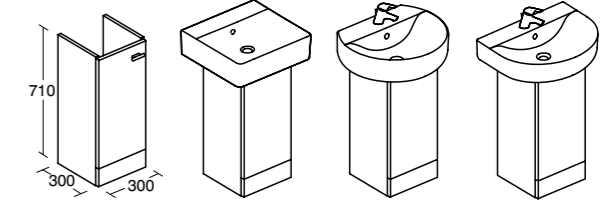

Concept Space bathroom (as shown)

£2,494^{22*}

Close coupled back-to-wall WC suite with standard seat	£609.90
60cm basin with left hand platform	£179.87
600mm wall hung basin unit	£566.22
600 x 700mm mirror	£168.14
170cm Idealform Spacemaker bath and front panel	£540.84
Concept Blue basin mixer with pop-up waste and bath filler	£429.25

*Excludes bath waste and accessories. Price includes VAT at 20%.

In this compact bathroom every product has a part to play. The Spacemaker bath is angled to allow for the width of the door frame. The basin is handed so it can sit snug into the corner and its short projection leaves space for the user to step back and open the drawer. The compact WC opens up the space and makes it feel less cramped.

SLIMMER BY DESIGN

Because everyone's space is different, Concept was designed by Robin Levien to provide huge flexibility and choice. Concept Space is the natural development of that idea and adds another dimension to the Concept range. These products don't just solve space problems – they help you achieve the bathroom design you want.

Concept Space Basin pedestal unit

Model	Configuration	Ref.	Price A	Price B
300mm basin pedestal unit* Floor standing unit for use with: Cube 40, 50, 55 and 60cm basins, Sphere 55cm basin, Arc 55 and 60cm basins	One door, One shelf	E1443--	£283.48	£315.13

Concept Space WC unit

Model	Ref.	Price A	Price B
WC unit with right hand storage cupboard	E1436--	£488.52	£547.75
WC unit with left hand storage cupboard	E1437--	£488.52	£547.75
600 x 300mm worktop	E1444--	£71.93	£79.93

Includes dual flush cistern with adjustable 6/4 or 4/2.6 litre flush and push button.
For use with wall hung and back-to-wall WCs. (When using a wall hung WC please specify **E006067** floor fixing brackets.)
Choose 300mm deep worktop