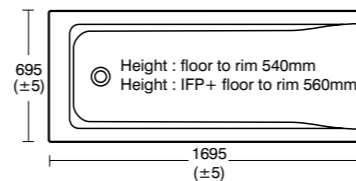

Model	Ref.	Price
Two tap holes	E729501	£356.12
No tap holes	E735401	£356.12
Idealform Plus+, no tap holes	E860201	£443.51
Unilux 170cm front panel	E319401	£125.32
Unilux 75cm end panel	E319501	£67.13

Concept Blue
basin mixer

Featuring Blue technology, Concept mixers and taps have been designed to complement the Concept range but would also perfectly enhance other ranges. They offer a wide choice of innovative fittings that combine distinctive design and high-performance features to guarantee quality, comfort and ease of use.

For Concept Blue mixers & taps see page 182.

To see mixers & taps options go to page 172. Price includes VAT at 20%.