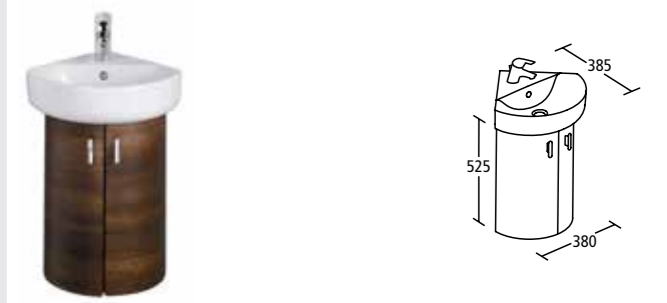

Concept Space Corner basin unit

Model	Ref.	Price A	Price B
Corner basin unit, two doors, one shelf	E6848--	£516.42	£567.91

One internal shelf.
For use with 45cm Arc corner basin.