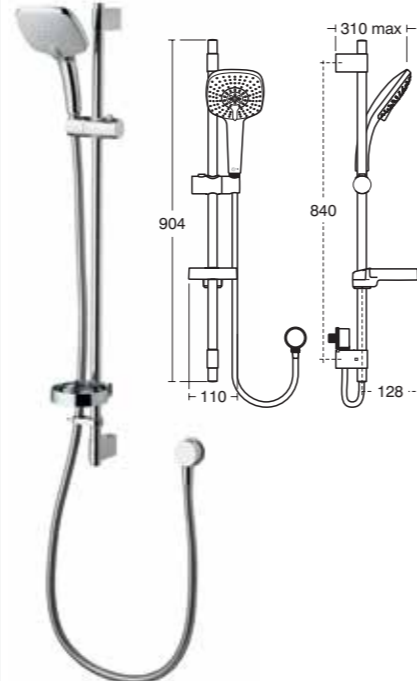

Idealrain Cube XL3 shower kit

Model	Ref.	Price
Three-function	B0018AA	£225.61

FEATURES

- ø130mm handspray
- Three-function head with saturate, invigorate and concentrate spray patterns
- Limescale resistant, rub clean nozzles
- 900mm metal slide rail
- 1.8m Idealflex hose
- Includes hose retaining ring
- Integrated chrome soap dish

Spray patterns