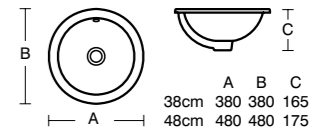

Concept Arc Basin 60/55cm

Model	Ref.	Price
A 60cm one tap hole	E787201	£135.14
B 55cm one tap hole	E785201	£128.20
Full pedestal	E783701	£75.53
Semi-pedestal	E783901	£81.58
Basin fixing set	E015767	£14.40

Concept Arc Handrinse basin 45cm

Model	Ref.	Price
45cm, one tap hole	E796601	£94.66
Cloakroom pedestal	E783801	£75.53
Small semi-pedestal	E784001	£81.58
Basin fixing set	E015767	£14.40

Concept Arc Handrinse basin 35cm

Model	Ref.	Price
35cm, one tap hole, left hand	E798801	£83.12
35cm, one tap hole, right hand	E798901	£83.12
35cm, two tap holes	E793201	£83.12
Cloakroom pedestal	E783801	£75.53
Basin fixing set	E015767	£14.40

Concept Arc Countertop basin 55cm

Model	Ref.	Price
55cm, one tap hole	E797601	£230.03

SPACE SAVING BASINS

To see more go to page 92

Concept Arc Corner handrinse basin 45cm

Model	Ref.	Price
45cm, one tap hole	E792801	£115.46
45cm, two tap holes	E792901	£115.46
Cloakroom pedestal	E783801	£75.53
Basin fixing set	E015767	£14.40
Can be used with Concept Space basin corner unit.		

Concept Space Arc Short projection semi-countertop basin 50cm

Model	Ref.	Price
50cm, one tap hole, left hand	E134401	£230.03
50cm, one tap hole, right hand	E137401	£230.03

Concept Cube Countertop basin 58/50cm

Model	Ref.	Price
58cm basin, one tap hole with overflow	E501501	£230.00
50cm basin, one tap hole with overflow	E501301	£214.13

Concept Cube Countertop basin without tap deck 42cm

Model	Ref.	Price
42cm basin, no tap deck, with overflow	E502701	£198.28

Concept Sphere Countertop basin 48/38cm

Model	Ref.	Price
48cm basin, one tap hole with overflow	E501101	£198.28
38cm basin, one tap hole with overflow	E500801	£178.45

Concept Sphere Countertop basin without tap deck 38cm

Model	Ref.	Price
38cm basin, no tap deck, with overflow	E502301	£178.45