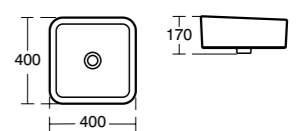

En-suite (as shown)
£2,886⁹³

40cm round vanity washbasin	£436.88
Wall hung WC suite with seat including concealed cistern, flushplate and support frame	£1,042.19
Silver wall basin mixer	£471.02
Price includes VAT at 20%.	

GEOMETRIC SIMPLICITY

The pieces in the White collection are clearly detailed to create a strikingly modern yet classic design.

There are six different basins in the range, including pedestal, wall hung, semi-countertop and vessel basins.

White semi-countertop basin with back-to-wall WC suite.

White Round handrinse basin 40cm

Model	Ref.	Price
40cm, no tap holes	E011901	£190.39
40cm, one tap hole	E001701	£190.39
Contemporary 32 x 75cm seal bottle trap	E0079AA	£145.60

White Cube vessel basin 40cm

Model	Ref.	Price
40cm, no tap holes	E003601	£436.88
Vessel fixing bracket	E009567	£14.47

White Round vessel basin 40cm

Model	Ref.	Price
40cm, no tap holes	E000601	£436.88
Vessel fixing bracket	E009567	£14.47

White Round semi-countertop basin 45cm

Model	Ref.	Price
45cm, one tap hole	E001401	£302.48

To see mixers & taps options go to page 172. Price includes VAT at 20%.