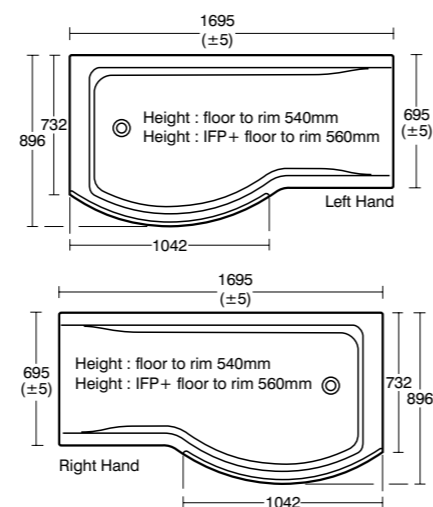

To see mixers & taps options go to page 172. Price includes VAT at 20%.