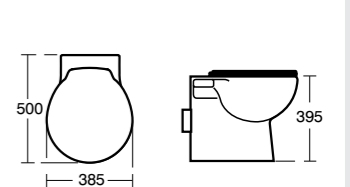

Model	Ref.	Price
Close coupled WC bowl with horizontal outlet	E717201	£359.99
Standard seat and cover	E709101	£128.94
Conceala 2 top inlet cistern with pneumatic dual flush, 6/4 litre flush	S362467	£109.01
Contemporary flushplate	E4437AA	£56.77

For full range of Conceala cisterns see page 53.