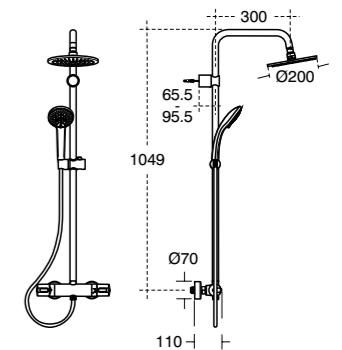

This minimalist exposed valve offers great performance and is safe for all the family.

FEATURES

- Shower mixer suitable for all hot water systems
- Bath shower mixer is recommended for high pressure applications (water pressures between 2.0 and 5.0 bar)
- 'Set and leave' control
- Temperature handle has a built-in safety stop
- Temperature control mechanism
- Automatic safety shutdown
- Cool touch body ensures it is safe to touch
- Ceramic disc control
- Eco button reduces water consumption
- Shower packs include a removable 8 litres per minute flow regulator
- Flow control has integral diverter*
- Five-year guarantee

*Bath shower mixer only.

QUICK
INSTALLATION

Fast fix bracket shower mixer mounts directly onto wall, saving time and cost.

Ceratherm 100 shower mixer

Model	Ref.	Price
Shower mixer, including fast fix kit	A4813AA	£239.29
Shower mixer pack: pack comprises Ceratherm 100 thermostatic bath mixer with Idealrain M3 shower kit	A4814AA	£329.75

Ceratherm 100 bath shower mixer

Model	Ref.	Price
Bath shower mixer, inc. rim mounting legs	A4815AA	£373.90
Bath shower mixer pack: pack comprises Ceratherm 100 thermostatic bath shower mixer with Idealrain M3 shower kit	A4816AA	£460.31

This system combines a flexible three-function hand shower and generously proportioned overhead rainshower with the Ceratherm 100 exposed thermostatic shower mixer – to ensure your daily shower will be a truly invigorating experience.

FEATURES