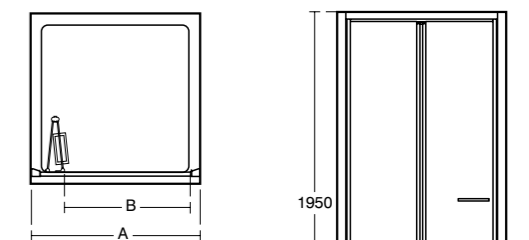

Bifold enclosure	Dim. A Width (mm)	Dim. B Opening (mm)
760	710-760	520
800	750-800	560
900	850-900	660