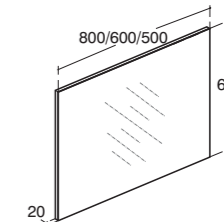

FINISHES

Tempo furniture is available in a choice of two finishes – Gloss White and Sandy Grey.

Tempo En-suite [↗](#)£996^{35*}

*60cm vanity basin with vanity basin unit installed with legs, 300mm column unit and 600mm mirror and external light. Price includes VAT at 20%.