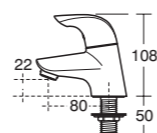

£342⁷⁸

Ceraplan one tap hole bath shower mixer.

Ceraplan Single lever basin mixer

Model	Ref.	Price
One tap hole with pop-up waste	B7886AA	£137.52
One tap hole without waste	B7887AA	£129.22

Supplied fitted with a removable 5 litres per minute eco flow regulator.

Ceraplan Basin pillar taps

Model	Ref.	Price
Pair basin pillar taps	B7884AA	£108.37

Ceraplan Single lever bidet mixer

Model	Ref.	Price
One tap hole with pop-up waste	B7889AA	£156.29

Ceraplan Bath pillar taps

Model	Ref.	Price
Pair bath pillar taps	B7885AA	£129.22

Ceraplan Single lever bath filler

Model	Ref.	Price
One tap hole, dual control	B7888AA	£293.82

Ceraplan Bath filler

Model	Ref.	Price
Two tap holes, dual control	B7891AA	£293.82

Ceraplan Bath shower mixer

Model	Ref.	Price
Exposed wall hung bath shower mixer without shower kit	B3697AA	£205.72

Ceraplan Single lever bath shower mixer

Model	Ref.	Price
One tap hole bath shower mixer complete with shower kit	B7890AA	£342.78

Ceraplan Bath shower mixer

Model	Ref.	Price
Dual control two tap hole bath shower mixer complete with shower kit	B7892AA	£342.78

Ceraplan Single lever shower mixer

Model	Ref.	Price
Exposed manual shower valve without shower kit	B3699AA	£208.67