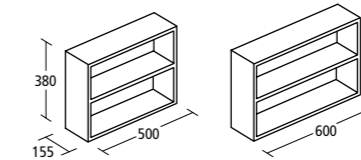

Concept Space bathroom (as shown)

£2,494^{22*}

Close coupled back-to-wall WC suite with standard seat	£609.90
60cm basin with left hand platform	£179.87
600mm wall hung basin unit	£566.22
600 x 700mm mirror	£168.14
170cm Idealform Spacemaker bath and front panel	£540.84
Concept Blue basin mixer with pop-up waste and bath filler	£429.25

*Excludes bath waste and accessories. Price includes VAT at 20%.

In this compact bathroom every product has a part to play. The Spacemaker bath is angled to allow for the width of the door frame. The basin is handed so it can sit snug into the corner and its short projection leaves space for the user to step back and open the drawer. The compact WC opens up the space and makes it feel less cramped.

SLIMMER BY DESIGN

Because everyone's space is different, Concept was designed by Robin Levien to provide huge flexibility and choice. Concept Space is the natural development of that idea and adds another dimension to the Concept range. These products don't just solve space problems – they help you achieve the bathroom design you want.

Concept Space Basin pedestal unit

Model	Configuration	Ref.	Price A	Price B
300mm basin pedestal unit* Floor standing unit for use with: Cube 40, 50, 55 and 60cm basins, Sphere 55cm basin, Arc 55 and 60cm basins	One door, One shelf	E1443--	£283.48	£315.13

Concept Space WC unit

Model	Ref.	Price A	Price B
WC unit with right hand storage cupboard	E1436--	£488.52	£547.75
WC unit with left hand storage cupboard	E1437--	£488.52	£547.75
600 x 300mm worktop	E1444--	£71.93	£79.93

Includes dual flush cistern with adjustable 6/4 or 4/2.6 litre flush and push button.
For use with wall hung and back-to-wall WCs. (When using a wall hung WC please specify **E006067** floor fixing brackets.)
Choose 300mm deep worktop