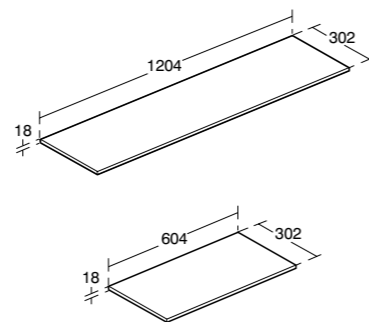

Model	Ref.	Price
1200 x 300mm worktop	E0841--	£93.24
600 x 300mm worktop	E0839--	£69.30

Worktop to be used with semi-countertop unit [E0837](#) unit and WC unit [E1149](#).