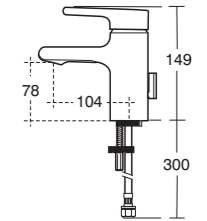

ATTITUDE
AESTHETICS
MEET
PRECISION
PERFORMANCE

Attitude is the ultimate fitting for the modernist. Its clean, minimalist lines combine with state-of-the-art functionality to bring you a highly superior product in looks and performance.

Created by European design team Artefakt, to enhance safety and maximise water saving in your home, Attitude has a range of innovative features including our clever Cool Body technology.

£388²² ↗

Attitude tall single lever basin mixer with classic outlet

TWO
STYLES TO
INDULGE

A choice of outlets from simple stream to waterfall for an indulgent spa experience.

Attitude
Basin mixer –
classic outlet

Model	Ref.	Price
Single lever one tap hole standard basin mixer with classic outlet and pop-up waste	A4592AA	£194.10
Single lever one tap hole standard basin mixer with classic outlet – without waste	A5535AA	£181.62

Supplied fitted with a 5 litres per minute eco flow regulator

Attitude
Basin mixer –
waterfall outlet
high pressure

Model	Ref.	Price
Single lever one tap hole standard basin mixer with waterfall outlet and pop-up waste	A4597AA	£194.10
Single lever one tap hole standard basin mixer with waterfall outlet – without waste	A5536AA	£179.51

Attitude
Tall basin mixer –
classic outlet

Model	Ref.	Price
Single lever one tap hole tall basin mixer with classic outlet – without waste	A4755AA	£388.22

Supplied fitted with a 5 litres per minute eco flow regulator

Attitude
Tall basin mixer –
waterfall outlet
high pressure

Model	Ref.	Price
Single lever one tap hole tall basin mixer with waterfall outlet – without waste	A4756AA	£388.22