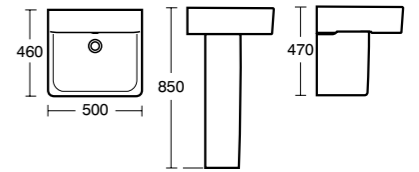

PRACTICAL, COMPACT CHIC

Cube's two short projection basins are specifically designed for smaller spaces – the bowl volume is maximised even though they have a slim profile. Practical, family-sized basins designed to give you space to breathe.

For more short projection basins see Concept Space page 92.

Concept Cube Basin 50cm

Model	Ref.	Price
50cm, one tap hole	E788101	£122.41
Full pedestal	E783701	£75.53
Semi-pedestal	E783901	£81.58
Basin fixing set	E015767	£14.40

Concept Cube Handrinse basin 40cm

Model	Ref.	Price
40cm, one tap hole	E803101	£94.66
Full pedestal	E783801	£75.53
Semi-pedestal	E784001	£81.58
Basin fixing set	E015767	£14.40

SPACE SAVING BASINS

To see more go to page 92

Concept Cube Short projection basin 55cm

Model	Ref.	Price
55cm, one tap hole	E799201	£128.20
55cm, two tap holes	E788501	£128.20
Full pedestal	E783701	£75.53
Semi-pedestal	E783901	£81.58
Basin fixing set	E015767	£14.40

Concept Cube Basin 60cm

Model	Ref.	Price
60cm, one tap hole	E794301	£135.14
Full pedestal	E783701	£75.53
Semi-pedestal	E783901	£81.58
Basin fixing set	E015767	£14.40

Concept Cube Semi-countertop basin 50cm

Model	Ref.	Price
50cm, one tap hole	E310201	£281.38

For use with Tempo, page 143 or Concept Air, page 36 semi-countertop basin units.

Concept Cube Basin 55cm

Model	Ref.	Price
55cm, one tap hole	E784201	£128.20
Full pedestal	E783701	£75.53
Semi-pedestal	E783901	£81.58
Basin fixing set	E015767	£14.40

Concept Cube Short projection and semi- countertop basin 50cm

Model	Ref.	Price
50cm, one tap hole, left hand	E779801	£230.03
50cm, one tap hole, right hand	E779901	£230.03
50cm, two tap holes	E779701	£230.03