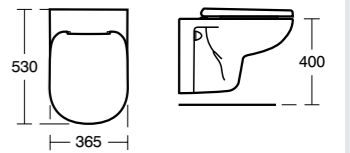

Model	Ref.	Price
Wall hung WC bowl, horizontal outlet	T327501	£273.24
Conceala cistern, 6/4 litre flush	S362467	£109.01
Tempo seat and cover	T679201	£51.89
Tempo seat and cover, slow close	T679301	£95.46
Support frame with bolts for wall hung WC pans	E006067	£171.28