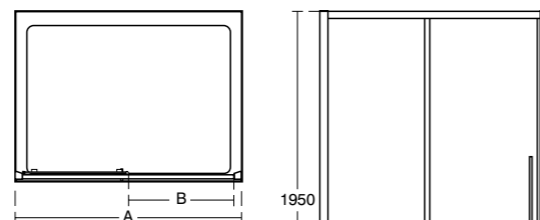

Kubo slider alcove shower enclosure

Model	Ref.	Price
1000mm slider door with Idealclean clear glass	T7378EO	£507.30
1100mm slider door with Idealclean clear glass	T7379EO	£538.03
1200mm slider door with Idealclean clear glass	T7380EO	£568.76

- Height 1950mm
- 6mm clear safety glass
- Slimline bright silver frame
- Long and sleek chrome plated handle
- Idealclean treatment
- Click and clean
- Smooth running wheels
- Concealed fixings with easy click covers and top caps
- Magnetic seals encased in aluminium
- Horizontal adjustment up to 50mm
- Suitable for installation on a tray or wetroom floor
- Unhanded

Slider enclosure	Dim. A Width (mm)	Dim. B Opening (mm)
1000	950-1000	390
1100	1050-1100	440
1200	1150-1200	490