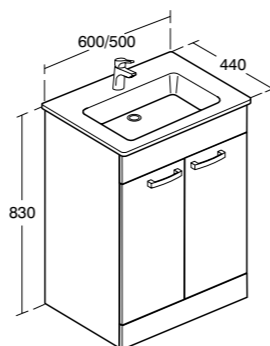

Model	Ref.	Price
600mm floor standing vanity unit with two doors	E3244--	£295.51
500mm floor standing vanity unit with two doors	E1102--	£245.70

600mm vanity unit for use with **E066801** vanity basin; 500mm vanity unit for use with **E109901** vanity basin. Includes soft close doors and handles.