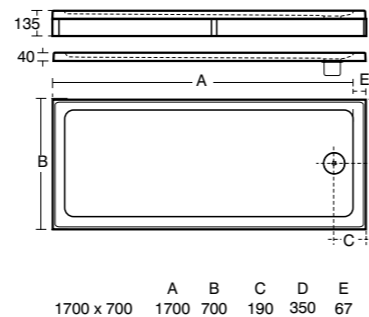

Simplicity
Low profile
rectangular
top tray**

Model	Ref.	Price
1700 x 700mm flat top tray and waste	L509801	£440.84

Please note waste position.

**Suitable for installations where a bath is being replaced by a shower enclosure.