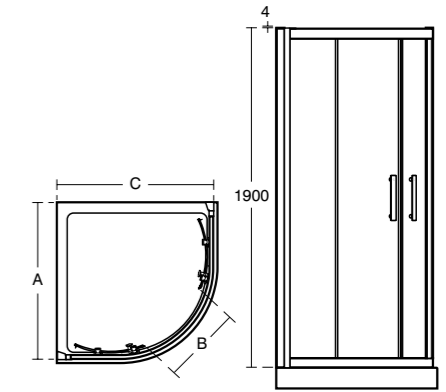

SPECIFICATIONS

Size/mm	Dim. A - Width (mm)	Dim. B - Opening (mm)	Dim. C - Width (mm)
800	755 - 78	415	755 - 780
900	855 - 880	535	855 - 880
1000	955 - 980	535	955 - 980