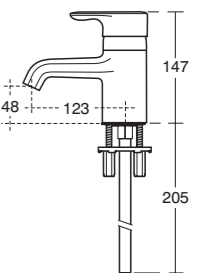

Jasper Morrison Shower valve

Model	Ref.	Price
Faceplate and handles for use with A3969NU TT shower valve	E6410AA	£258.82
TT built-in thermostatic shower valve, no faceplate or handles	A3969NU	£263.90

SILVER CLEAN DETAILING, COMPLETE SOLUTIONS