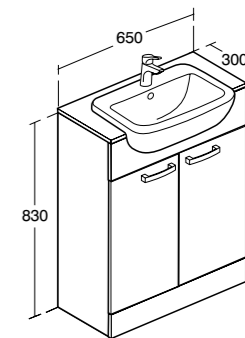

Model	Ref.	Price
650mm semi-countertop unit with two doors	E3245--	£225.26
650mm semi-countertop unit with two doors, 55cm basin and worktop	E0778--	£416.72

Includes one internal shelf, soft close doors and handles. Compatible for use with Tempo/Studio/Alto/Concept/Jasper Morrison.