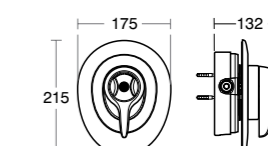

CTV exposed shower mixer

Model	Ref.	Price
Exposed valve	A3101AA	£343.21
Exposed valve shower pack: pack comprises CTV exposed valve with standard or extended lever and Idealrain M3 shower kit	A5783AA	£447.54