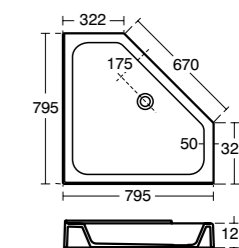

Important dimensional information

Shower trays, doors and enclosures are sold in nominal sizes. Most trays are tiled down onto the rim, therefore the actual finished installation space will be less than the nominal size. It is critical that the shower door or enclosure dimensions are compatible with the actual installation space; check your chosen products for compatibility before purchasing and commencing installation. It is important that the available installation space is measured correctly, and more than once. Take measurements from the top, middle and bottom of the finished area, taking into account tile thicknesses and uneven walls and floors. It is always more accurate to take measurements on the finished tiled surface. All trays must be installed level and fully sealed before commencing the shower door or enclosure installation to ensure correct fit and leak-free showering. The minimum and maximum dimensions shown are the full extent of the available adjustment on each unit and are designed to cover the installation space and untrue walls. Dimensions shown within the brochure are approximate and are subject to change without notice.