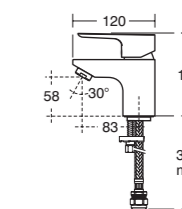

TEMPO PURE SIMPLICITY

Tempo's basin mixers and pillar taps effortlessly echo the key style cues of the range. Complex contours of subtle curves create a soft, tactile form while the essential look remains pure and minimal.

£138⁴⁴ ↗
Tempo basin mixer

£116¹⁶

Tempo basin
pillar taps

Tempo Basin mixer

Model	Ref.	Price
One tap hole with pop-up waste	B0763AA	£147.19
One tap hole without waste	B0764AA	£138.44

Supplied fitted with a removable 5 litres per minute eco flow regulator.

Tempo Mini basin mixer

Model	Ref.	Price
One tap hole without waste	B1480AA	£155.48

Supplied fitted with a removable 5 litres per minute eco flow regulator.

Tempo Dual control basin mixer

Model	Ref.	Price
Dual control basin mixer, without waste	B0727AA	£163.91

Supplied fitted with a removable 5 litres per minute eco flow regulator.

Tempo Basin pillar taps

Model	Ref.	Price
Pair basin pillar taps	B0728AA	£116.16

Supplied fitted with two removable 5 litres per minute eco flow regulators.

Tempo Bidet mixer

Model	Ref.	Price
One tap hole with pop-up waste	B0765AA	£160.56

Supplied fitted with a removable 5 litres per minute eco flow regulator.

Price includes VAT at 20%.