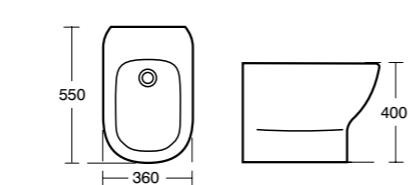

Tesi Wall hung bidet

Model	Ref.	Price
Wall hung bidet, one taphole	T350401	£306.47
Support frame with bolts	E006067	£171.28

Tesi Back-to-wall bidet

Model	Ref.	Price
Back-to-wall bidet, one taphole	T350101	£221.70