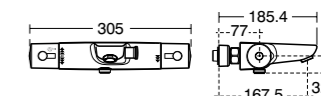

Alto Ecotherm bath shower mixer

Model	Ref.	Price
Metal pin handles and rim mounting legs	A5638AA	£408.35