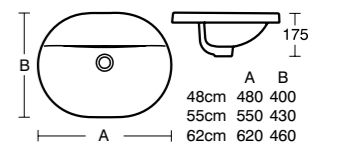

Concept Arc Basin 60/55cm

Model	Ref.	Price
A 60cm one tap hole	E787201	£135.14
B 55cm one tap hole	E785201	£128.20
Full pedestal	E783701	£75.53
Semi-pedestal	E783901	£81.58
Basin fixing set	E015767	£14.40

Concept Arc Handrinse basin 45cm

Model	Ref.	Price
45cm, one tap hole	E796601	£94.66
Cloakroom pedestal	E783801	£75.53
Small semi-pedestal	E784001	£81.58
Basin fixing set	E015767	£14.40

Concept Arc Handrinse basin 35cm

Model	Ref.	Price
35cm, one tap hole, left hand	E798801	£83.12
35cm, one tap hole, right hand	E798901	£83.12
35cm, two tap holes	E793201	£83.12
Cloakroom pedestal	E783801	£75.53
Basin fixing set	E015767	£14.40

Concept Arc Countertop basin 55cm

Model	Ref.	Price
55cm, one tap hole	E797601	£230.03

SPACE SAVING BASINS

To see more go to page 92

Concept Arc Corner handrinse basin 45cm

Model	Ref.	Price
45cm, one tap hole	E792801	£115.46
45cm, two tap holes	E792901	£115.46
Cloakroom pedestal	E783801	£75.53
Basin fixing set	E015767	£14.40
Can be used with Concept Space basin corner unit.		

Concept Space Arc Short projection semi-countertop basin 50cm

Model	Ref.	Price
50cm, one tap hole, left hand	E134401	£230.03
50cm, one tap hole, right hand	E137401	£230.03

Concept Cube Countertop basin 58/50cm

Model	Ref.	Price
58cm basin, one tap hole with overflow	E501501	£230.00
50cm basin, one tap hole with overflow	E501301	£214.13

Concept Cube Countertop basin without tap deck 42cm

Model	Ref.	Price
42cm basin, no tap deck, with overflow	E502701	£198.28

Concept Sphere Countertop basin 48/38cm

Model	Ref.	Price
48cm basin, one tap hole with overflow	E501101	£198.28
38cm basin, one tap hole with overflow	E500801	£178.45

Concept Sphere Countertop basin without tap deck 38cm

Model	Ref.	Price
38cm basin, no tap deck, with overflow	E502301	£178.45