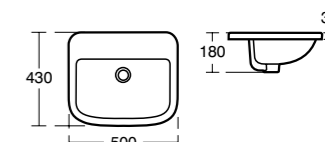

Model	Ref.	Price
50cm, one tap hole	T059201	£145.26

For use with custom worktops.