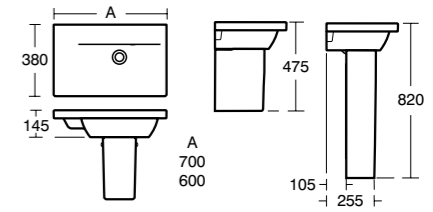

Model	Ref.	Price
70cm, left hand	E134101	£228.78
70cm, right hand	E134201	£228.78
60cm, left hand	E133801	£179.87
60cm, right hand	E133901	£179.87
Full pedestal for 70cm basin	E783701	£75.53
Full pedestal for 60cm basin	E783801	£75.53
Semi-pedestal	E784001	£81.58
Basin fixing set	E015767	£14.40

For use with furniture basin unit E0316-- (70cm, left hand), E0317 (70cm, right hand), E0314-- (60cm left hand), E0315-- (60cm, right hand) see page 105.