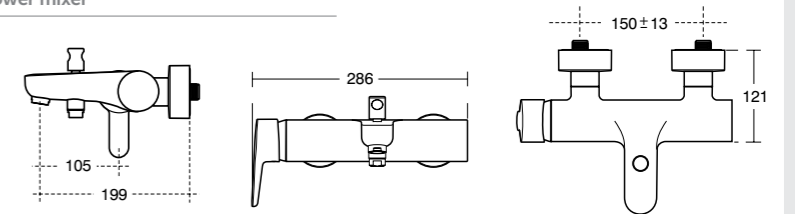

Concept
Bath shower mixer

Model	Ref.	Price
Single lever exposed bath shower mixer	B9989AA	£229.93