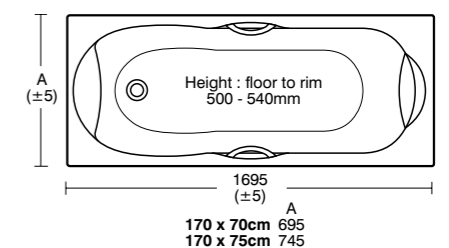

Shower bath

(as shown)

£1,126^{79*}

Right hand 170cm Idealform shower bath with front and end panel £401.08

Curved bath shower screen £280.68

Alto Ecotherm thermostatic exposed bath shower mixer with Idealrain S3 kit £445.03

*Upgrade to Idealform Plus+ (as above) £1,167.51. Prices exclude bath waste. Price includes VAT at 20%.

BEST OF BOTH WORLDS

The shower bath combines a roomy showering area with a full-size bath.

Alto CT Bath 170 x 70cm, 150 x 70cm

Idealform baths	Ref.	Price
170 x 70cm rectangular bath with grips, two tap holes	E763301	£214.51
170 x 70cm rectangular bath, no grips, two tap holes	E763401	£194.87
170 x 70cm rectangular bath, no grips, no tap holes	E763501	£194.87
150 x 70cm rectangular bath, with hand grips, two tap holes	E761801	£214.51
150 x 70cm rectangular bath, no hand grips, two tap holes	E761901	£194.87
150 x 70cm rectangular bath, no hand grips, no tap holes	E762001	£194.87
170 x 70cm rectangular water-saving bath with grips, two tap holes, 149 litre capacity	E763201	£214.51
170 x 70cm rectangular water-saving bath with grips, two tap holes, 140 litre capacity	E764201	£214.51
170 x 70cm rectangular water-saving bath with grips, no tap holes, 149 litre capacity	E764301	£214.51
Standard 170cm front bath panel	E422001	£41.59
Standard 150cm front bath panel	E762101	£41.59
Standard 70cm end bath panel	E423001	£31.60