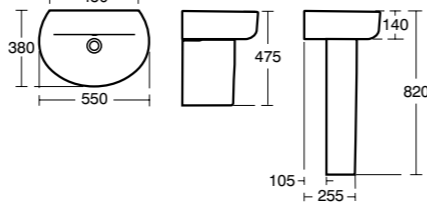

Model	Ref.	Price
55cm, one tap hole	E134601	£128.20
Full pedestal	E783701	£75.53
Semi-pedestal	E783901	£81.58
Basin fixing set	E015767	£14.40