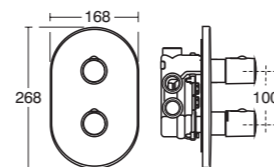

TT Ascari shower mixer

Model	Ref.	Price
Faceplate and handles for use with A3969NU TT shower mixer	A3971AA	£224.84
TT built-in thermostatic shower mixer, no faceplate or handles	A3969NU	£263.90

The Silver thermostatic shower mixer uses TT valve technology and incorporates Ideal Standard's unique ceramic disc cartridge.

FEATURES

- Suitable for all hot water systems
- 'Set and leave' control
- Temperature control mechanism
- Automatic safety shutdown
- Ceramic disc control
- Can be installed vertically or horizontally
- 2 outlet or 3 outlet diverter (3 control valves only)
- TT valve **A3969NU** meets the requirements of TMV3 and NHS D-08 schemes
- 3 control valves include a TMV3 approved TT valve
- Idealrain handspray is factory fitted with a removable 8 litres per minute flow regulator to reduce water use
- Five-year guarantee

TT Silver valve with Idealrain L3 shower kit (as shown)

£746¹⁴