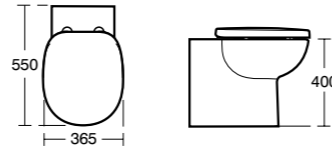

Studio Semi- countertop basin 56cm

Model	Ref.	Price
56cm, one tap hole	E200001	£236.51
56cm, two tap holes	E178001	£236.51

Suitable for use with Tempo furniture, see page 143.

Studio Back-to- wall WC suite

Model	Ref.	Price
Back-to-wall WC bowl with horizontal outlet	E801601	£379.06
Seat and cover	E791801	£100.74
Seat and cover, slow close	E791701	£144.82
Conceala 2 top inlet cistern with pneumatic dual flush, 6/4 litre flush	S362467	£109.01
Contemporary flushplate	E4437AA	£56.77

Suitable for use with Tempo furniture, see page 143.

Studio Cube close coupled WC suite

Model	Ref.	Price
Close coupled WC bowl with horizontal outlet	E801501	£246.01
Cube cistern with dual flush valve, 6/4 litres	E785901	£190.52
Cube cistern with dual flush, 4/2.6 litres	E796901	£190.52
Seat and cover	E791801	£100.74
Seat and cover, slow close	E791701	£144.82

Studio Arc close coupled WC suite

Model	Ref.	Price
Close coupled WC bowl with horizontal outlet	E801501	£246.01
Arc cistern with dual flush valve, 6/4 litres	E786001	£190.52
Arc cistern with dual flush 4/2.6 litres	E785501	£190.52
Seat and cover	E791801	£100.74
Seat and cover, slow closing	E791701	£144.82

Studio bath 170cm

Model	Ref.	Price
170 x 70cm Idealform bath, colour matched hand grips, two tap holes	E410201	£505.49
Uniline 170cm front bath panel	E413001	£125.74
Uniline 70cm end bath panel	E414001	£67.08

STUDIO SPACE SAVING SOLUTIONS

Studio Space Micro basin 40cm

Model	Ref.	Price
40cm, with shroud, two tap holes	E617701	£217.88
40cm, without shroud, two tap holes	E617501	£147.38
Shroud only	E617901	£185.82

Studio Space Close coupled WC suite

Model	Ref.	Price
Close coupled WC bowl with horizontal outlet	E717201	£359.99
Cistern with dual flush valve, 6/4 litres	E718401	£217.88
Standard seat and cover	E709101	£128.94