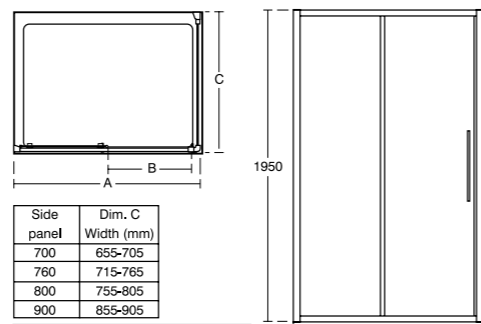

Side panel	Dim. C Width (mm)
700	655-705
760	715-765
800	755-805
900	855-905

Slider enclosure	Dim. A Width (mm)	Dim. B Opening (mm)
1000	952-1002	390
1100	1052-1102	440
1200	1152-1202	490