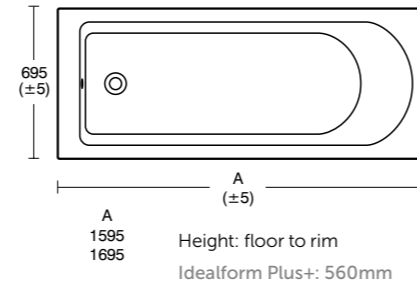

Tesi
Idealform bath
170/160 x 70cm

Model	Ref.	Price
160 x 70cm Idealform bath, no tap holes	T000101	£246.24
170 x 70cm Idealform bath, no tap holes	T000501	£246.24
170 x 70cm, water-saving Idealform bath, no tap holes	T000901	£246.24
Unilux 170cm front panel	E319401	£125.32
Unilux 160cm front panel	E318301	£124.55
Unilux 70cm end panel	E316901	£62.65

Tesi
Idealform Plus+ bath
170/160 x 70cm

Model	Ref.	Price
160 x 70cm Idealform Plus+ bath, no tap holes	T000301	£384.58
170 x 70cm Idealform Plus+ bath, no tap holes	T000701	£384.58
Unilux 170cm front panel	E319401	£125.32
Unilux 160cm front panel	E318301	£124.55
Unilux 70cm end panel	E316901	£62.65

Tesi Idealform baths from

£246^{24*}

170cm Idealform bath	£246.24
Unilux front and end panels	£187.97
Tesi dual control bath filler	£303.20

*Excludes bath waste. Prices include VAT at 20%.

To see mixers & taps options go to page 172. Price includes VAT at 20%.

TESI + TEMPO THE PERFECT PARTNERS

Our intelligently conceived range of Tempo furniture pieces brings smart, discreet storage to busy bathrooms. With a range of units and integrated ceramics, there's a configuration to fit any room layout. Neutral, yet unquestionably contemporary, the Sandy Grey and Gloss White finish complement Tesi's sleek contours.

Ceramic and furniture elements integrate harmoniously for a beautifully streamlined effect. Soft close doors and drawers bring a satisfying sense of effortlessness to the whole experience.

See page 140 for Tempo furniture.

When you've finished your beauty or hygiene regime everything's hidden away in the roomy storage unit, leaving your bathroom immaculate.