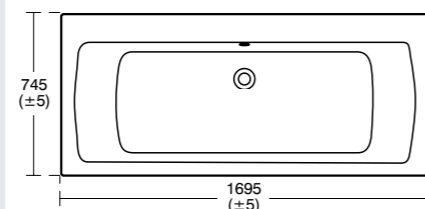

Height: floor to rim
Idealform: 540mm
Idealform Plus+: 560mm