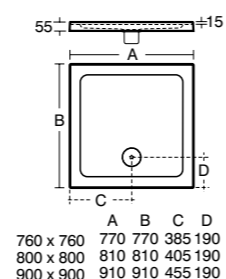

Idealite
Square
flat top
tray

Model	Ref.	Price
760mm flat top low profile tray and waste	L631301	£132.77
800mm flat top low profile tray and waste	L631401	£154.13
900mm flat top low profile tray and waste	L631501	£209.06
1000mm flat top low profile tray and waste	L631601	£254.84
Adhesive upstand	LV69967	£55.04
Flexible waste pipe	L630801	£12.28

Idealite
Square
upstand
tray

Model	Ref.	Price
760mm upstand low profile tray and waste	L633301	£163.31
800mm upstand low profile tray and waste	L633401	£187.70
900mm upstand low profile tray and waste	L633501	£267.06
Flexible waste pipe	L630801	£12.28

Idealite
Rectangular
flat top
tray

Model	Ref.	Price
900 x 760mm flat top low profile tray and waste	L631701	£209.06
900 x 800mm flat top low profile tray and waste	L631801	£216.70
1000 x 800mm flat top low profile tray and waste	L631901	£231.95
1200 x 760mm flat top low profile tray and waste	L632001	£239.58
1200 x 800mm flat top low profile tray and waste	L632101	£254.84
1200 x 900mm flat top low profile tray and waste	L632201	£270.10
1400 x 900mm flat top low profile tray and waste	L632301	£338.75
1600 x 800mm flat top low profile tray and waste	L632401	£483.73
Adhesive upstand	LV69967	£55.04
Flexible waste pipe	L630801	£12.28

Idealite
Rectangular
upstand
tray

Model	Ref.	Price
900 x 760mm upstand low profile tray and waste	L633601	£267.06
1000 x 800mm upstand low profile tray and waste	L633701	£289.93
1200 x 760mm upstand low profile tray and waste	L633801	£297.58
1200 x 800mm upstand low profile tray and waste	L633901	£312.82
1400 x 900mm upstand low profile tray and waste	L634001	£395.22
Adhesive upstand	LV69967	£55.04
Flexible waste pipe	L630801	£12.28

Idealite
Quadrant
flat top
tray