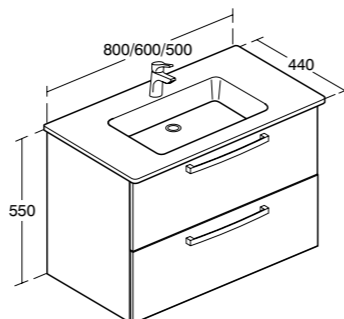

Model	Ref.	Price
800mm wall hung vanity unit with Two drawers	E3242--	£386.99
600mm wall hung vanity unit with Two drawers	E3240--	£346.55
500mm wall hung vanity unit with Two drawers	E1103--	£270.90
Optional Tempo leg set (set of 2)	E323767	£29.46

800mm vanity unit for use with **E066901** vanity basin; 600mm vanity unit for use with **E066801** vanity basin; 500mm vanity unit for use with **E109901** vanity basin. Includes soft close drawers and handles.