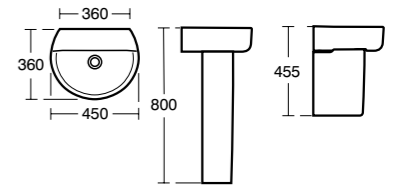

Model	Ref.	Price
45cm, one tap hole	E805501	£94.66
Cloakroom pedestal	E783801	£75.53
Small semi-pedestal	E784001	£81.58
Basin fixing set	E015767	£14.40