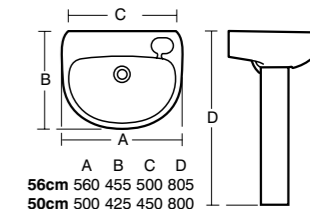

Studio Pedestal basin 56/50cm

Model	Ref.	Price
56cm, one tap hole	E108001	£131.94
56cm, two tap holes	E109001	£131.94
50cm, one tap hole	E112001	£125.98
50cm, two tap holes	E113001	£125.98
Full pedestal	E041001	£77.35
Basin fixing set, with 14cm rag bolts for solid walls	E007067	£14.08