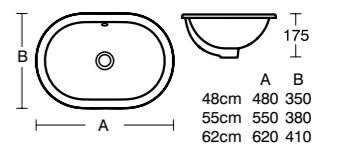

Concept Arc Basin 60/55cm

Model	Ref.	Price
A 60cm one tap hole	E787201	£135.14
B 55cm one tap hole	E785201	£128.20
Full pedestal	E783701	£75.53
Semi-pedestal	E783901	£81.58
Basin fixing set	E015767	£14.40

Concept Arc Handrinse basin 45cm

Model	Ref.	Price
45cm, one tap hole	E796601	£94.66
Cloakroom pedestal	E783801	£75.53
Small semi-pedestal	E784001	£81.58
Basin fixing set	E015767	£14.40

Concept Arc Handrinse basin 35cm

Model	Ref.	Price
35cm, one tap hole, left hand	E798801	£83.12
35cm, one tap hole, right hand	E798901	£83.12
35cm, two tap holes	E793201	£83.12
Cloakroom pedestal	E783801	£75.53
Basin fixing set	E015767	£14.40

Concept Arc Countertop basin 55cm

Model	Ref.	Price
55cm, one tap hole	E797601	£230.03

SPACE SAVING BASINS

To see more go to page 92

Concept Arc Corner handrinse basin 45cm

Model	Ref.	Price
45cm, one tap hole	E792801	£115.46
45cm, two tap holes	E792901	£115.46
Cloakroom pedestal	E783801	£75.53
Basin fixing set	E015767	£14.40
Can be used with Concept Space basin corner unit.		

Concept Space Arc Short projection semi-countertop basin 50cm

Model	Ref.	Price
50cm, one tap hole, left hand	E134401	£230.03
50cm, one tap hole, right hand	E137401	£230.03

Concept Cube Countertop basin 58/50cm

Model	Ref.	Price
58cm basin, one tap hole with overflow	E501501	£230.00
50cm basin, one tap hole with overflow	E501301	£214.13

Concept Cube Countertop basin without tap deck 42cm

Model	Ref.	Price
42cm basin, no tap deck, with overflow	E502701	£198.28

Concept Sphere Countertop basin 48/38cm

Model	Ref.	Price
48cm basin, one tap hole with overflow	E501101	£198.28
38cm basin, one tap hole with overflow	E500801	£178.45

Concept Sphere Countertop basin without tap deck 38cm

Model	Ref.	Price
38cm basin, no tap deck, with overflow	E502301	£178.45