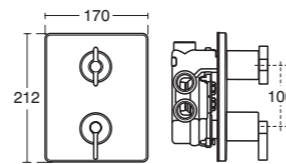

Silver Bath filler

Model	Ref.	Price
Dual control, three tap holes	E0070AA	£583.20

Silver Idealfill Bath filler

Model	Ref.	Price
Low pressure, Idealfill bath filler with pop-up waste combination	E6791AA	£255.18
Operating handles	A3998AA	£322.34

Silver Shower mixer

Model	Ref.	Price
Faceplate and handles	A3642AA	£314.35
TT thermostatic shower mixer	A3969NU	£263.90

Silver Three control bath shower mixer

Model	Ref.	Price
Thermostatic built-in bath shower mixer, two outlet, two-way diverter to bath or shower	A5599AA	£828.20
Thermostatic built-in bath shower mixer, three outlet, two-way diverter to bath, shower or fixed overhead	A5600AA	£870.46

Silver Bath filler

Model	Ref.	Price
Dual control, two tap holes	E0072AA	£459.84

MIXERS & TAPS SILVER

£459⁸⁴
Silver bath filler