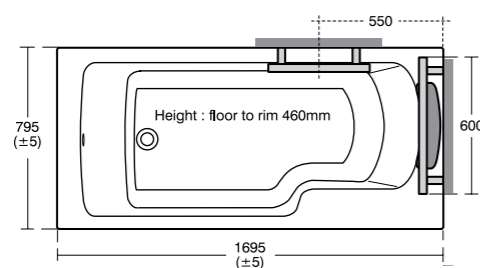

Concept Freedom Idealform Plus+ 170 x 80cm bath

Model	Ref.	Price
170 x 80cm Idealform Plus+, left hand bath	E108701	£482.52
170 x 80cm Idealform Plus+, right hand bath	E108801	£482.52
Concept Freedom headrest – grey	E109267	£117.37
45cm support rail	E1093AA	£143.45
60cm support rail	E1094AA	£208.66
1700mm front bath panel	E109601	£123.90
800mm end bath panel	E109701	£65.21

Bath includes clicker waste

Positioning of the rails is advisory and should be positioned according to height and preference.