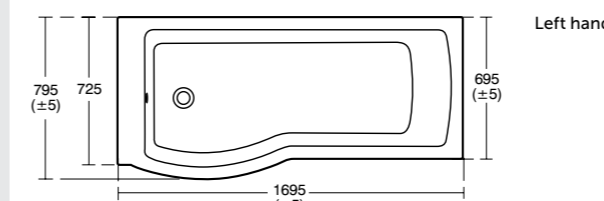

Tempo Arc bath 170 x 70cm

Idealform baths	Ref.	Price
170 x 70cm rectangular bath, no tap holes	E256301	£221.96
170 x 70cm rectangular bath, two tap holes	E256401	£221.96
Unilux 170cm front bath panel	E319401	£125.32
Unilux 70cm end bath panel	E316901	£62.65

Water-saving bath	Ref.	Price
170 x 70cm rectangular water-saving bath, no tap holes	E256501	£221.96

Idealform Plus+ bath	Ref.	Price
170 x 70 Idealform Plus+ rectangular bath, no tap holes	E257201	£358.96
Unilux Plus+ 170cm front bath panel	E479701	£125.32
Unilux Plus+ 70cm end bath panel	E483101	£62.65

Height: floor to rim
Idealform: 540mm
Idealform Plus+: 560mm

Tempo Cube bath 170 x 70cm, 170 x 75cm

Idealform baths	Ref.	Price
170 x 70cm rectangular bath, no tap holes	E258001	£267.17
170 x 75cm rectangular bath, no tap holes	E258201	£280.87
Unilux 170cm front bath panel	E319401	£125.32
Unilux 70cm end bath panel	E316901	£62.65
Unilux 75cm end bath panel	E319501	£67.13

Water-saving bath	Ref.	Price
170 x 70cm rectangular water-saving bath, no tap holes	E258101	£267.17

Idealform Plus+ baths	Ref.	Price
170 x 70 Idealform Plus+ rectangular bath, no tap holes	E258501	£404.18
170 x 75 Idealform Plus+ rectangular bath, no tap holes	E258701	£417.88
Unilux Plus+ 170cm front bath panel	E479701	£125.32
Unilux Plus+ 70cm end bath panel	E483101	£62.65
Unilux Plus+ 75cm end bath panel	E483201	£62.65

Height: floor to rim
Idealform: 540mm
Idealform Plus+: 560mm

Tempo Arc Double-ended bath 170 x 75cm

Idealform bath	Ref.	Price
170 x 75cm double-ended bath, no tap holes	E256601	£243.89
Uniline 170cm front bath panel	E413001	£125.74
Uniline 75cm end bath panel	E419001	£67.08