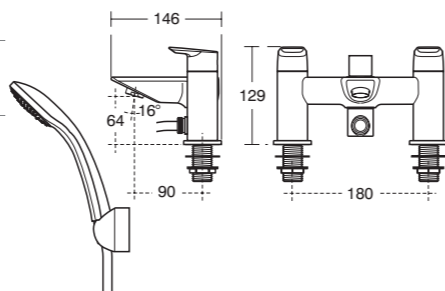

Tesi
Single lever
bath shower
mixer

Model	Ref.	Price
Single lever exposed bath shower mixer	A6583AA	£201.06

MIXERS & TAPS
TESI

EFFORTLESS FOR
BATH OR SHOWER

With a light touch of the diverter, you can switch from bath fill to the single function Idealrain shower. And, while you're showering, the clever 'follow me' swivel outlet keeps the hose well out of your way.