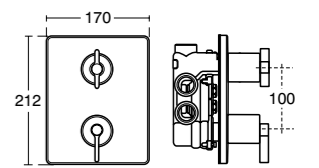

TT Silver 3 control shower mixer

Model	Ref.	Price
2 outlet and two-way diverter to bath or shower with faceplate and handles	A5599AA	£828.20
3 outlet and three-way diverter to bath, shower or fixed overhead with faceplate and handles	A5600AA	£870.46