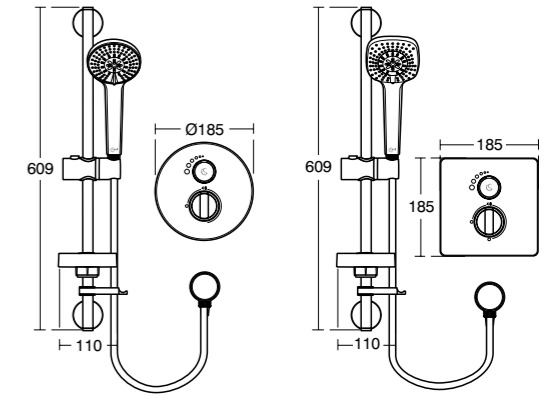

Concept
Easybox
Slim
shower
pack

Model	Ref.	Price
Shower pack with round faceplate and Idealrain M3 kit	A5958AA	£457.39
Shower pack with square faceplate and Idealrain cube M3 kit	A5959AA	£457.39

ACCESSIBLE SHOWER