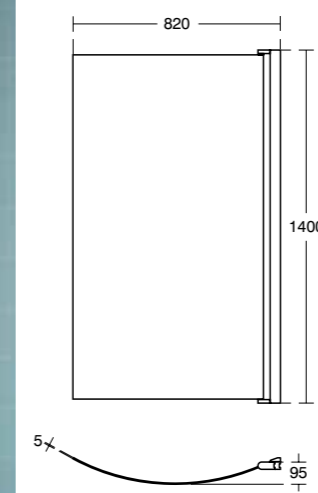

Tempo Arc Shower bath screen

Model	Ref.	Price
Tempo Arc shower bath screen	E2571EO	£226.07

Fits left and right hand baths.