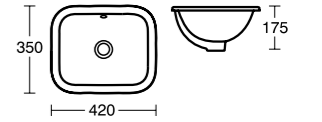

Model	Ref.	Price
42cm basin, no tap deck, with overflow	E502701	£198.28