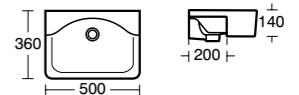

PRACTICAL, COMPACT CHIC

Cube's two short projection basins are specifically designed for smaller spaces – the bowl volume is maximised even though they have a slim profile. Practical, family-sized basins designed to give you space to breathe.

For more short projection basins see Concept Space page 92.

Concept Cube Basin 50cm

Model	Ref.	Price
50cm, one tap hole	E788101	£122.41
Full pedestal	E783701	£75.53
Semi-pedestal	E783901	£81.58
Basin fixing set	E015767	£14.40

Concept Cube Handrinse basin 40cm

Model	Ref.	Price
40cm, one tap hole	E803101	£94.66
Full pedestal	E783801	£75.53
Semi-pedestal	E784001	£81.58
Basin fixing set	E015767	£14.40

SPACE SAVING BASINS

To see more go to page 92

Concept Cube Short projection basin 55cm

Model	Ref.	Price
55cm, one tap hole	E799201	£128.20
55cm, two tap holes	E788501	£128.20
Full pedestal	E783701	£75.53
Semi-pedestal	E783901	£81.58
Basin fixing set	E015767	£14.40

Concept Cube Basin 60cm

Model	Ref.	Price
60cm, one tap hole	E794301	£135.14
Full pedestal	E783701	£75.53
Semi-pedestal	E783901	£81.58
Basin fixing set	E015767	£14.40

Concept Cube Semi-countertop basin 50cm

Model	Ref.	Price
50cm, one tap hole	E310201	£281.38

For use with Tempo, page 143 or Concept Air, page 36 semi-countertop basin units.

Concept Cube Basin 55cm

Model	Ref.	Price
55cm, one tap hole	E784201	£128.20
Full pedestal	E783701	£75.53
Semi-pedestal	E783901	£81.58
Basin fixing set	E015767	£14.40

Concept Cube Short projection and semi- countertop basin 50cm

Model	Ref.	Price
50cm, one tap hole, left hand	E779801	£230.03
50cm, one tap hole, right hand	E779901	£230.03
50cm, two tap holes	E779701	£230.03