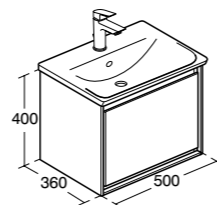

Model	Ref.	Price
One drawer, Cube 500mm Vanity unit	E0817--	£384.30