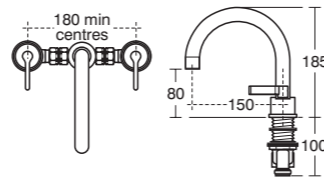

Silver Wall bath filler

Model	Ref.	Price
Dual control, wall hung	E0071AA	£659.44

Silver Bath filler

Model	Ref.	Price
Dual control, three tap holes	E0070AA	£583.20

Silver Idealfill Bath filler

Model	Ref.	Price
Low pressure, Idealfill bath filler with pop-up waste combination	E6791AA	£255.18
Operating handles	A3998AA	£322.34