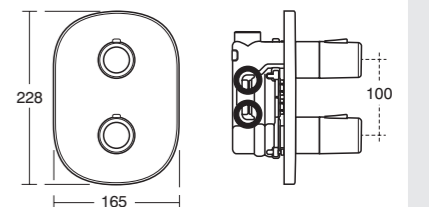

Jasper Morrison Shower valve

Model	Ref.	Price
Faceplate and handles for use with A3969NU TT shower valve	E6410AA	£258.82
TT built-in thermostatic shower valve, no faceplate or handles	A3969NU	£263.90

SILVER CLEAN DETAILING, COMPLETE SOLUTIONS