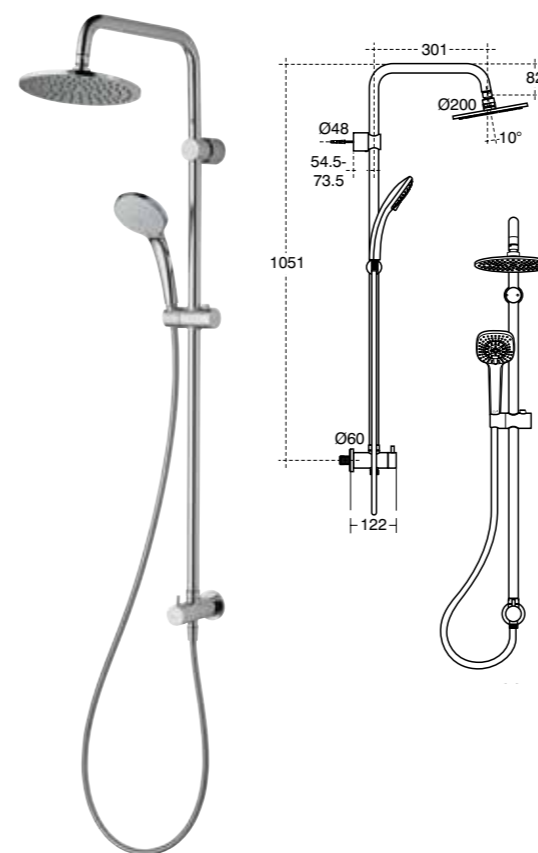

Idealrain Dual shower system for built-in mixers

Model	Ref.	Price
Idealrain fixed riser with M1 rainshower and M3 shower kit for exposed shower mixers	A5691AA	£530.18
Idealrain fixed riser shown above with M1 200mm rainshower and M3 shower kit for built-in shower mixers.	A5689AA	£530.18