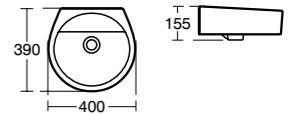

En-suite (as shown)
£2,886⁹³

40cm round vanity washbasin	£436.88
Wall hung WC suite with seat including concealed cistern, flushplate and support frame	£1,042.19
Silver wall basin mixer	£471.02
Price includes VAT at 20%.	

GEOMETRIC SIMPLICITY

The pieces in the White collection are clearly detailed to create a strikingly modern yet classic design.

There are six different basins in the range, including pedestal, wall hung, semi-countertop and vessel basins.

White semi-countertop basin with back-to-wall WC suite.

White Round handrinse basin 40cm

Model	Ref.	Price
40cm, no tap holes	E011901	£190.39
40cm, one tap hole	E001701	£190.39
Contemporary 32 x 75cm seal bottle trap	E0079AA	£145.60

White Cube vessel basin 40cm

Model	Ref.	Price
40cm, no tap holes	E003601	£436.88
Vessel fixing bracket	E009567	£14.47

White Round vessel basin 40cm

Model	Ref.	Price
40cm, no tap holes	E000601	£436.88
Vessel fixing bracket	E009567	£14.47

White Round semi-countertop basin 45cm

Model	Ref.	Price
45cm, one tap hole	E001401	£302.48

To see mixers & taps options go to page 172. Price includes VAT at 20%.