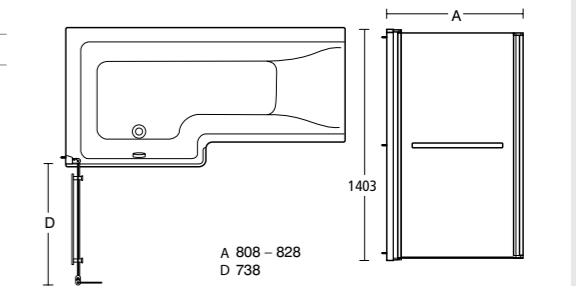

Left hand bath shown.

Concept Space Square shower bath screen

Model (no tap holes)	Ref.	Price
Square shower bath screen	E0508EO	£370.34

Fits 150cm and 170cm baths.
Fits left and right hand baths.

Concept Space Spacemaker bath 170cm