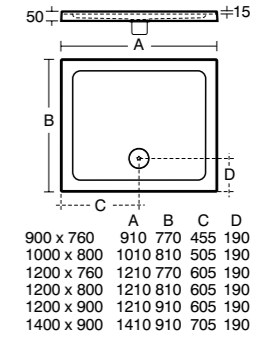

SHOWER TRAYS
SIMPLICITY LOW PROFILE SHOWER TRAYS

Simplicity
Low
profile
square flat
top tray

Model	Ref.	Price
700mm flat top tray and waste	L508501	£130.09
760mm flat top tray and waste	L508601	£131.53
800mm flat top tray and waste	L508701	£151.76
900mm flat top tray and waste	L508801	£205.26
1000mm flat top tray and waste	L508901	£245.71
Adhesive upstand	LV69967	£55.04
1200mm riser kit (for use with trays up to 1200)	L630901	£81.62
Flexible waste pipe	L630801	£12.28

Simplicity
Low
profile
square
upstand tray

Model	Ref.	Price
760mm upstand tray and waste	L511301	£159.00
800mm upstand tray and waste	L511401	£183.56
900mm upstand tray and waste	L511501	£261.61
1200mm riser kit (for use with trays up to 1200)	L630901	£81.62
Flexible waste pipe	L630801	£12.28

Simplicity
Low
profile
rectangular
flat top tray

Model	Ref.	Price
900 x 760 flat top tray and waste	L509001	£205.26
900 x 800 flat top tray and waste	L509101	£212.47
1000 x 800 flat top tray and waste	L509201	£231.28
1200 x 760 flat top tray and waste	L509301	£235.61
1200 x 800 flat top tray and waste	L509401	£250.06
1200 x 900 flat top tray and waste	L509501	£265.97
1400 x 900 flat top tray and waste	L509601	£325.22
1600 x 800 flat top tray and waste	L509701	£426.38
1700 x 750 flat top tray and waste*	L509901	£462.52
Adhesive upstand	LV69967	£55.04
1200mm riser kit (for use with trays up to 1200)	L630901	£81.62
Extension kit (for use with L630901 on trays over 1200)	L631201	£35.86
Flexible waste pipe	L630801	£12.28

*Please note waste position. Measurement in mm.

Simplicity
Low profile
rectangular
top tray**

Model	Ref.	Price
1700 x 700mm flat top tray and waste	L509801	£440.84

Please note waste position.

**Suitable for installations where a bath is being replaced by a shower enclosure.