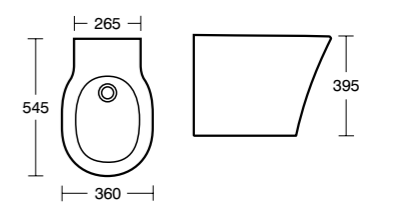

Model	Ref.	Price
Back-to-wall bidet, one tap hole	E080101	£302.40