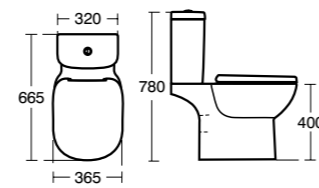

Model	Ref.	Price
Close coupled WC bowl, horizontal outlet only	T327601	£127.98
Cistern with dual flush valve, 6/4 litres	T427001	£110.68
Cistern with dual flush valve, 4/2.6 litres	T427101	£110.68
Tempo seat and cover	T679201	£51.89
Tempo seat and cover, slow close	T679301	£95.46