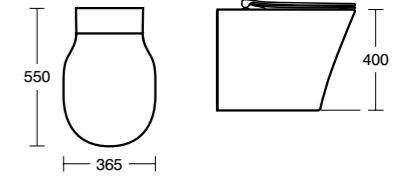

Concept Air
Cube
AquaBlade®
Close
coupled
WC suite

Model	Ref.	Price
WC bowl, close coupled horizontal outlet	E079701	£242.56
Cistern with dual flush valve, 6/4 litres	E080401	£187.74
Cistern with dual flush valve, 4/2.6 litres	E080601	£187.74
Thin seat & cover	E080901	£98.28
Thin seat & cover, slow close	E081101	£141.12
Slim wrap seat & cover	E081201	£98.28
Slim wrap seat & cover, slow close	E081401	£141.12

Concept Air
Cube
AquaBlade®
Close
coupled
back-to-wall
WC suite

Model	Ref.	Price
WC bowl, close coupled back-to-wall, horizontal outlet	E079801	£302.40
Cistern with dual flush valve, 6/4 litres	E080401	£187.74
Cistern with dual flush valve, 4/2.6 litres	E080601	£187.74
Thin seat & cover	E080901	£98.28
Thin seat & cover, slow close	E081101	£141.12
Slim wrap seat & cover	E081201	£98.28
Slim wrap seat & cover, slow close	E081401	£141.12

Concept Air
Arc
AquaBlade®
Close
coupled
WC suite

Model	Ref.	Price
WC bowl, close coupled horizontal outlet	E079701	£242.56
Cistern with dual flush valve, 6/4 litres	E080701	£187.74
Cistern with dual flush valve, 4/2.6 litres	E080801	£187.74
Thin seat & cover	E080901	£98.28
Thin seat & cover, slow close	E081101	£141.12
Slim wrap seat & cover	E081201	£98.28
Slim wrap seat & cover, slow close	E081401	£141.12

Concept Air
Arc
AquaBlade®
Close
coupled
back-to-wall
WC suite

Model	Ref.	Price
WC bowl, close coupled back-to-wall, horizontal outlet	E079801	£302.40
Cistern with dual flush valve, 6/4 litres	E080701	£187.74
Cistern with dual flush valve, 4/2.6 litres	E080801	£187.74
Thin seat & cover	E080901	£98.28
Thin seat & cover, slow close	E081101	£141.12
Slim wrap seat & cover	E081201	£98.28
Slim wrap seat & cover, slow close	E081401	£141.12