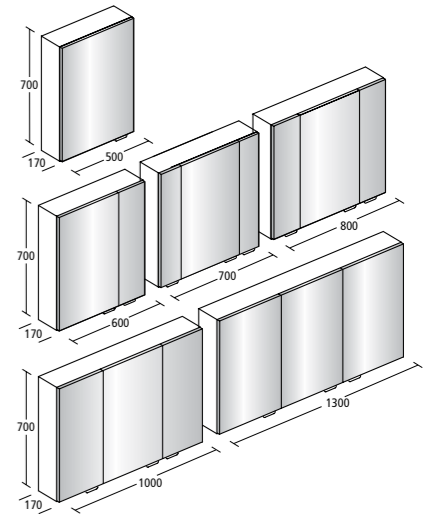

CONCEPT MIRRORS

Concept mirrors are made to the highest standard, with an elegant, minimal design that will suit any Ideal Standard collection. Mirrors come in a range of sizes, with or without integrated lighting and anti-steam system. Subtle frames lend an airy feel – an easy fix for smaller bathrooms, reflecting light and expanding the space dramatically.

While Concept is all about brilliant, practical solutions, you'll also discover some luxurious touches; these include Concept mirrors available with Ideal Standard's integrated anti-steam system.

CLEVER AND PRACTICAL SOLUTIONS FOR ANY SPACE

Concept range offers an endless choice of practical storage solutions including this mirrored wall cabinet with two adjustable shelves.

For Concept accessories see page 324.

Concept Mirror cabinets

Model	Ref.	Price
500mm mirror cabinet, 1 door	E0319--	£373.45
600mm mirror cabinet, 2 doors	E0320--	£404.05
700mm mirror cabinet, 3 doors	E0321--	£433.82
800mm mirror cabinet, 3 doors	E0322--	£464.46
1000mm mirror cabinet, 3 doors	E0323--	£525.77
1300mm mirror cabinet, 3 doors	E0324--	£574.84

Two internal glass shelves.
500–1300mm mirror cabinets are available in a choice of two finishes: White **WG** or Aluminium effect **KP**.

Concept Mirrors

Model	Ref.	Price
400 x 700 x 20mm mirror	E0380BH	£129.34
500 x 700 x 20mm anti-steam mirror	E0381BH	£161.68
600 x 700 x 20mm anti-steam mirror	E0382BH	£179.64
700 x 700 x 20mm anti-steam mirror	E0383BH	£184.40
800 x 700 x 20mm anti-steam mirror	E0384BH	£189.98
1000 x 700 x 20mm anti-steam mirror	E0385BH	£198.67
1300 x 700 x 20mm anti-steam mirror	E0386BH	£215.75