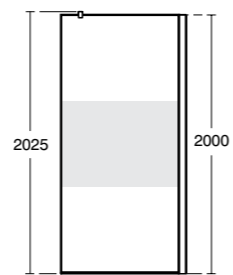

First and foremost, our Modesty wetroom says luxury. Its various accessible design features never dominate the look. The shower seat, grab rail, hinged arm and DDA-compliant handles have been designed to work seamlessly with the refined concept look.

↙ Synergy Modesty wetroom panels from **£545^{36*}**

Wetroom (as shown)	£2,636.54
1000mm Synergy wetroom panel with modesty panel and extended bracket	£578.63
Freedom dual shower with M1 rainshower, fixed riser, M3 handspray and pin handles	£691.76
Shower seat and contemporary grab rails	£1,366.15

*Comprises 900mm wetroom panel and 150cm wall bracket. Prices include VAT at 20%.

Synergy wetroom panel Modesty glass

Model	Ref.	Price
Synergy wetroom panel 900mm Bright Silver modesty glass	L6180EO	£472.21
Synergy wetroom panel 1000mm Bright Silver modesty glass	L6181EO	£505.48
Synergy wetroom panel 1200mm Bright Silver modesty glass	L6182EO	£545.38
Synergy extended bracing bracket pack, Bright Silver 150cm	L6198EO	£73.15

For the full Synergy range of wetroom panels and shower enclosures see pages 238 to 249.

Concept Freedom Accessible basin 60cm

Model	Ref.	Price
60cm, one tap hole	E549901	£326.03
60cm, no tap holes	E550101	£326.03

Concept Freedom Contemporary grab rail

Model	Ref.	Price
Contemporary 21 60cm grab rail	S6484AA	£242.15
Contemporary 21 45cm grab rail	S6486AA	£201.82

Concept Freedom Contemporary hinged arm

Model	Ref.	Price
Contemporary 21 80cm hinged arm	S6362AA	£632.27

Multi-system WC back rest

Model	Ref.	Price
Multi-system WC back rest	S6637AC	£862.36

Care Plus shower seat

Model	Ref.	Price
Adjustable shower seat	S0644AC	£922.18

Freedom Dual thermostatic shower

Model	Ref.	Price
Freedom Dual shower with M1 rainshower, fixed riser, M3 handspray and metal pin handles	A6290AA	£691.76