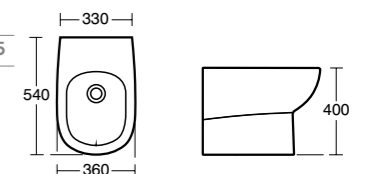

Jasper Morrison Floor standing bidet

Model	Ref.	Price
One tap hole	E622301	£285.05

AWARD-WINNING DESIGN

The Jasper Morrison 50cm vessel basin won the Grand Design Award 2007.

Jasper Morrison semi-countertop basin 55cm