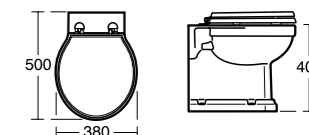

Model	Ref.	Price
Back-to-wall WC	U471201	£254.38
Conceala cistern	S362167	£95.30
Traditional lever	S439501	£59.95
Mahogany seat and cover	U0248GC	£89.77
White seat and cover	U011801	£72.16