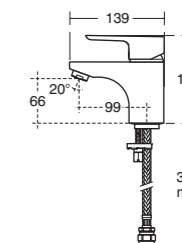

TEMPO PURE SIMPLICITY

Tempo's basin mixers and pillar taps effortlessly echo the key style cues of the range. Complex contours of subtle curves create a soft, tactile form while the essential look remains pure and minimal.

£138⁴⁴ ↗
Tempo basin mixer

£116¹⁶

Tempo basin
pillar taps

Tempo Basin mixer

Model	Ref.	Price
One tap hole with pop-up waste	B0763AA	£147.19
One tap hole without waste	B0764AA	£138.44

Supplied fitted with a removable 5 litres per minute eco flow regulator.

Tempo Mini basin mixer

Model	Ref.	Price
One tap hole without waste	B1480AA	£155.48

Supplied fitted with a removable 5 litres per minute eco flow regulator.

Tempo Dual control basin mixer

Model	Ref.	Price
Dual control basin mixer, without waste	B0727AA	£163.91

Supplied fitted with a removable 5 litres per minute eco flow regulator.

Tempo Basin pillar taps

Model	Ref.	Price
Pair basin pillar taps	B0728AA	£116.16

Supplied fitted with two removable 5 litres per minute eco flow regulators.

Tempo Bidet mixer

Model	Ref.	Price
One tap hole with pop-up waste	B0765AA	£160.56

Supplied fitted with a removable 5 litres per minute eco flow regulator.

Price includes VAT at 20%.