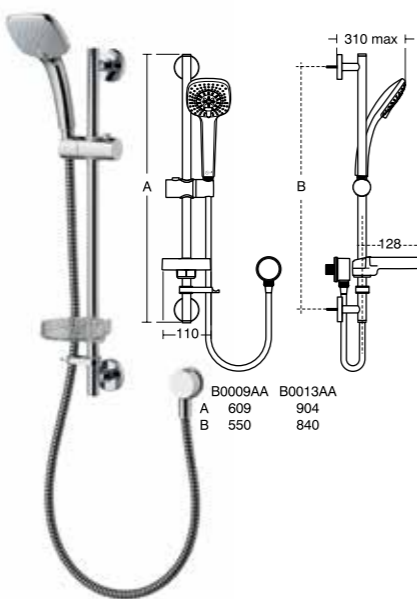

Idealrain Cube M3 shower kit

Model	Ref.	Price
Three-function with 600mm slide rail and 1.35m hose	B0009AA	£116.77
Three-function with 900mm slide rail and 1.8m hose	B0013AA	£173.56

FEATURES

- ø100mm handspray
- Three-function shower handspray with saturate, invigorate and concentrate spray patterns
- Limescale resistant, rub clean nozzles
- 600/900mm metal slide rail
- 1.35/1.8m flexible hose
- Includes hose retaining ring
- Integrated soap dish

Spray patterns