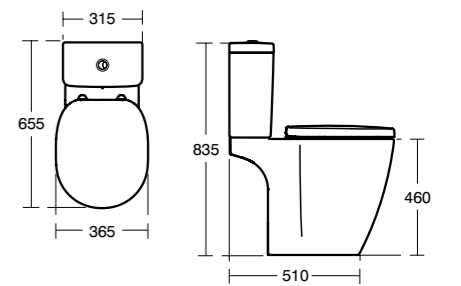

Concept Freedom Raised height close coupled WC suite

Model	Ref.	Price
Concept Freedom raised height close coupled WC pan	E608601	£312.98
Cube close coupled cistern with dual flush valve, 6/4 litre	E785901	£190.52
Cube close coupled cistern with dual flush valve, 4/2.6 litre	E796901	£190.52
Toilet seat and cover, normal close	E791801	£100.74
Toilet seat and cover, soft close	E791701	£144.82
Seat, no cover	K706001	£87.30