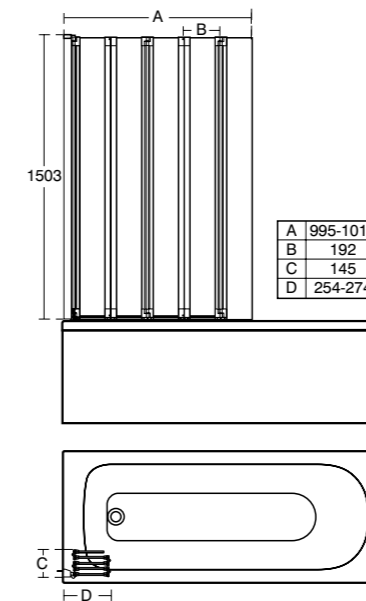

New Connect folding bath screen

Model	Ref.	Price
5-panel bath screen	T9926EO	£447.19

- Height 1500mm
- 5mm clear safety glass
- Bright silver finish
- Semi-framed panels
- Can fold inwards or outwards or flat against the wall
- Easy click wall profiles, concealed fixings and top caps
- 1000mm length