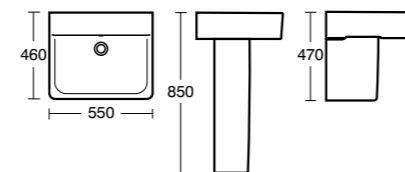

Model	Ref.	Price
55cm, one tap hole	E784201	£128.20
Full pedestal	E783701	£75.53
Semi-pedestal	E783901	£81.58
Basin fixing set	E015767	£14.40