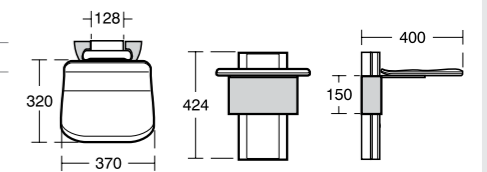

Care Plus shower seat

Model	Ref.	Price
Adjustable shower seat	S0644AC	£922.18