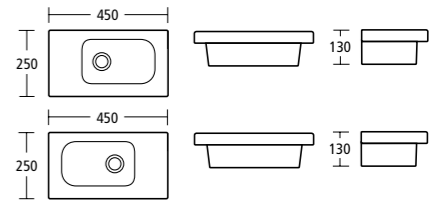

Model	Ref.	Price
45cm, left hand, one tap hole*	E133501	£122.29
45cm, right hand, one tap hole**	E133401	£122.29

* For use with furniture only:
Wall hung guest basin unit E0370 see page 105.
Floor standing guest basin unit E1438 see page 105.
** For use with furniture:
Wall hung guest basin unit E0371 see page 105.
Floor standing guest basin unit E1439 see page 105.