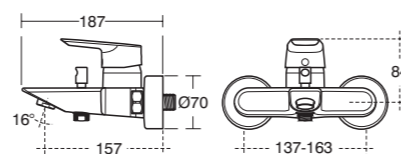

Tesi
Single lever
bath shower
mixer

Model	Ref.	Price
Single lever exposed bath shower mixer	A6583AA	£201.06

MIXERS & TAPS
TESI

EFFORTLESS FOR
BATH OR SHOWER

With a light touch of the diverter, you can switch from bath fill to the single function Idealrain shower. And, while you're showering, the clever 'follow me' swivel outlet keeps the hose well out of your way.