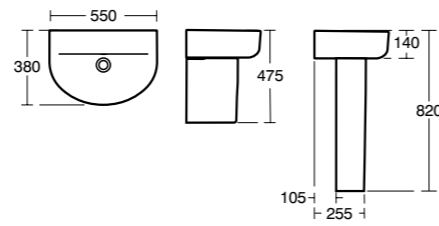

Model	Ref.	Price
55cm, one tap hole	E134501	£128.20
Full pedestal	E783701	£75.53
Semi-pedestal	E783901	£81.58
Basin fixing set	E015767	£14.40