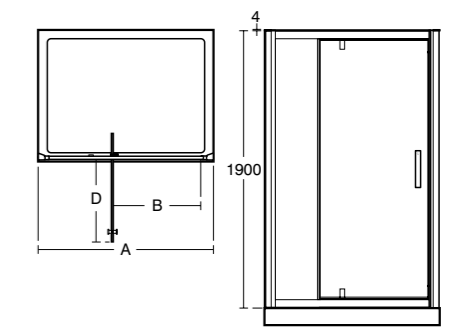

SPECIFICATIONS			
Size/mm	Dim. A - Width (mm)	Dim. B - Opening (mm)	Dim. D - Width (mm)
1200	1150-1200	600	565