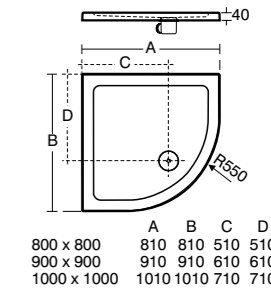

Model	Ref.	Price
800mm quadrant flat top tray and waste	L510001	£180.68
900mm quadrant flat top tray and waste	L510101	£209.60
1000mm quadrant flat top tray and waste	L510201	£245.71
Adhesive upstand	LV69967	£55.04
Quadrant riser kit	L631001	£94.60
Flexible waste pipe	L630801	£12.28