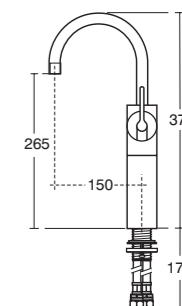

SILVER CLEAN DETAILING, COMPLETE SOLUTIONS

Silver is a unique collection of stunning chrome plated mixers and taps for baths and basins. The fittings have been designed to complement the White collection but are equally suitable for other ranges.

Silver has a choice of single lever or dual control mixer taps.

£381³⁴ ↗

Silver single lever basin mixer

£471⁰² ↗

Silver Basin mixer

Model	Ref.	Price
Single lever, one tap hole, with pop-up waste	E0067AA	£381.34
Single lever, one tap hole, without waste	E0068AA	£370.08

Supplied fitted with a removable 5 litres per minute eco flow regulator.

Silver Basin mixer

Model	Ref.	Price
Dual control, one tap hole, with pop-up waste	E0065AA	£376.85
Dual control, one tap hole, without waste	E0066AA	£370.08

Supplied fitted with a removable 5 litres per minute eco flow regulator.

Silver Vessel basin mixer

Model	Ref.	Price
One tap hole, without waste	E0069AA	£448.63

Supplied fitted with a removable 5 litres per minute eco flow regulator.

Silver Wall basin mixer

Model	Ref.	Price
Dual control, 150mm spout	E0063AA	£471.02
Dual control, 230mm spout	E0064AA	£494.58

Silver Basin mixer

Model	Ref.	Price
Dual control three tap holes, with pop-up waste	E0061AA	£471.02
Dual control, three tap holes, without waste	E0062AA	£459.32

Silver Wall bath filler

Model	Ref.	Price
Dual control, wall hung	E0071AA	£659.44