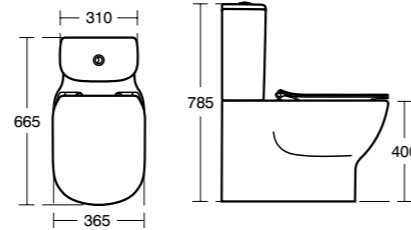

Model	Ref.	Price
Back-to-wall, close coupled WC bowl horizontal outlet	T355701	£202.14
Cistern with dual flush valve, 6/4 litres	T357001	£134.33
Cistern with dual flush valve, 4/2.6 litres	T356901	£134.33
Thin seat and cover, normal close	T352801	£62.59
Thin seat and cover, slow close	T352701	£114.76