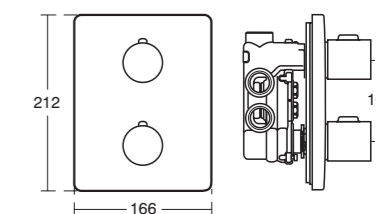

Model	Ref.	Price
Faceplate and handles for use with A3969NU TT shower valve	A4613AA	£258.80
TT built-in thermostatic shower mixer – no faceplate or handles	A3969NU	£263.90