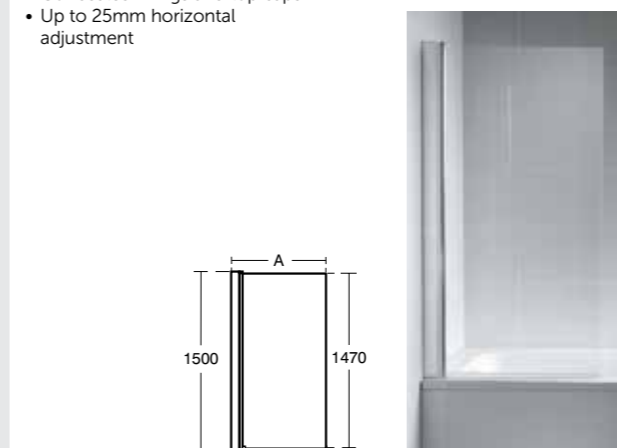

SPECIFICATIONS

Model	Dim. A – Width (mm)	Dim. B – Width (mm)	Dim. D – Reach (mm)
Angle	795 – 815		702

- Height 1500mm
- 6mm clear safety glass
- Polished silver finish
- 180 degree opening – inwards and outwards
- Rise and fall for easy opening
- Concealed fixings and top caps
- Up to 25mm horizontal adjustment