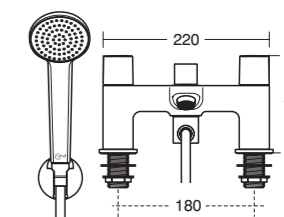

Price includes VAT at 20%.

ACTIVE FOR DESIGN LOVERS

Created by award-winning design team, Artefakt, Active is a true design icon. In fact, in 2007, it was awarded the IF product design award. The lever and spout's flat, angled planes combine with its smooth, cylindrical body to create a highly unusual and beautiful tap and mixer collection.