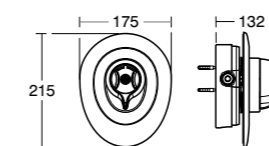

CTV built-in shower mixer with extended lever

Model	Ref.	Price
Built-in valve with extended lever	A3085AA	£356.74
Built-in valve with extended lever shower pack: pack comprises CTV built-in valve with standard or extended lever and Idealrain M3 shower kit	A5784AA	£460.63