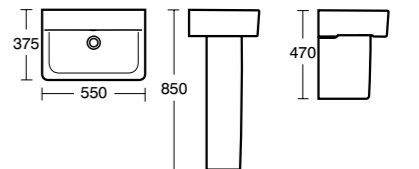

PRACTICAL, COMPACT CHIC

Cube's two short projection basins are specifically designed for smaller spaces – the bowl volume is maximised even though they have a slim profile. Practical, family-sized basins designed to give you space to breathe.

For more short projection basins see Concept Space page 92.

Concept Cube Basin 50cm

Model	Ref.	Price
50cm, one tap hole	E788101	£122.41
Full pedestal	E783701	£75.53
Semi-pedestal	E783901	£81.58
Basin fixing set	E015767	£14.40

Concept Cube Handrinse basin 40cm

Model	Ref.	Price
40cm, one tap hole	E803101	£94.66
Full pedestal	E783801	£75.53
Semi-pedestal	E784001	£81.58
Basin fixing set	E015767	£14.40

SPACE SAVING BASINS

To see more go to page 92

Concept Cube Short projection basin 55cm

Model	Ref.	Price
55cm, one tap hole	E799201	£128.20
55cm, two tap holes	E788501	£128.20
Full pedestal	E783701	£75.53
Semi-pedestal	E783901	£81.58
Basin fixing set	E015767	£14.40

Concept Cube Basin 60cm

Model	Ref.	Price
60cm, one tap hole	E794301	£135.14
Full pedestal	E783701	£75.53
Semi-pedestal	E783901	£81.58
Basin fixing set	E015767	£14.40

Concept Cube Semi-countertop basin 50cm

Model	Ref.	Price
50cm, one tap hole	E310201	£281.38

For use with Tempo, page 143 or Concept Air, page 36 semi-countertop basin units.

Concept Cube Basin 55cm

Model	Ref.	Price
55cm, one tap hole	E784201	£128.20
Full pedestal	E783701	£75.53
Semi-pedestal	E783901	£81.58
Basin fixing set	E015767	£14.40

Concept Cube Short projection and semi- countertop basin 50cm

Model	Ref.	Price
50cm, one tap hole, left hand	E779801	£230.03
50cm, one tap hole, right hand	E779901	£230.03
50cm, two tap holes	E779701	£230.03