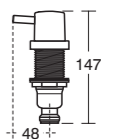

£392⁶⁸

Cone dual control bath shower mixer with shower kit

DELIVERS 22 LITRES OF WATER PER MINUTE

Idealfill is a great choice for low pressure systems; it delivers 22 litres of water per minute, faster than any other system.

Convenient bath filling

Idealfill allows you to choose where to position your fittings, independently of the filler, on or around the bath or on the wall with the water coming from the combined filler and overflow.

For more bath filler options see chart on page 177.

Cone Single lever bath filler

Model	Ref.	Price
One tap hole bath filler	B5109AA	£392.68

Cone Bath filler

Model	Ref.	Price
Dual control two tap hole bath filler	B5110AA	£310.02

Cone Idealfill bath filler

Model	Ref.	Price
Idealfill operating handles	A4021AA	£252.58
Bath pop-up waste and Idealfill assembly – working components	E6791AA	£255.18

Cone Bath shower mixer

Model	Ref.	Price
Dual control bath shower mixer complete with shower kit	B5111AA	£392.68

Price includes VAT at 20%.