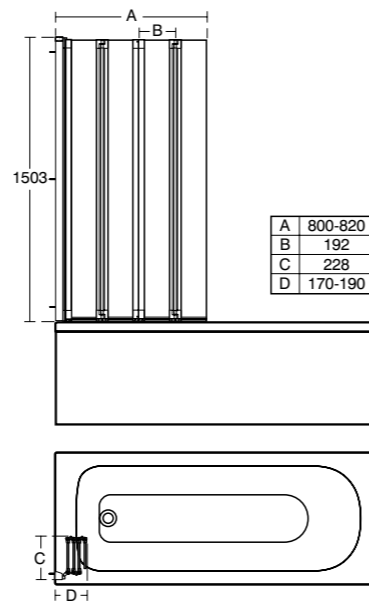

New Connect folding bath screen

Model	Ref.	Price
4-panel bath screen	T9925EO	£405.26

- Height 1500mm
- 5mm clear safety glass
- Bright silver finish
- Semi-framed panels
- Can fold inwards or outwards or flat against the wall
- Easy click wall profiles, concealed fixings and top caps
- 800mm length