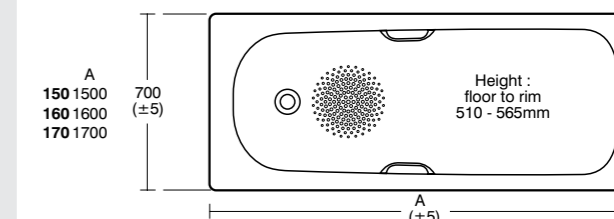

Price includes VAT at 20%.