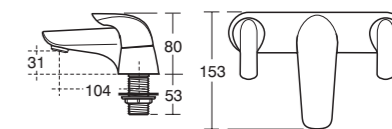

Model	Ref.	Price
Pair bath pillar taps	B7885AA	£129.22

Ceraplan Single lever bath filler

Model	Ref.	Price
One tap hole, dual control	B7888AA	£293.82

Ceraplan Bath filler

Model	Ref.	Price
Two tap holes, dual control	B7891AA	£293.82