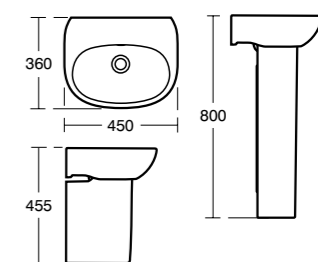

Model	Ref.	Price
45cm, one tap hole	T031301	£80.86
Full pedestal handrinse	T352101	£58.69
Small semi-pedestal	T352001	£65.21
Basin fixing set	E015767	£14.40