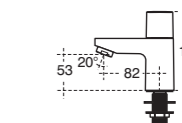

TEMPO PURE SIMPLICITY

Tempo's basin mixers and pillar taps effortlessly echo the key style cues of the range. Complex contours of subtle curves create a soft, tactile form while the essential look remains pure and minimal.

£138⁴⁴ ↗
Tempo basin mixer

£116¹⁶

Tempo basin
pillar taps

Tempo Basin mixer

Model	Ref.	Price
One tap hole with pop-up waste	B0763AA	£147.19
One tap hole without waste	B0764AA	£138.44

Supplied fitted with a removable 5 litres per minute eco flow regulator.

Tempo Mini basin mixer

Model	Ref.	Price
One tap hole without waste	B1480AA	£155.48

Supplied fitted with a removable 5 litres per minute eco flow regulator.

Tempo Dual control basin mixer

Model	Ref.	Price
Dual control basin mixer, without waste	B0727AA	£163.91

Supplied fitted with a removable 5 litres per minute eco flow regulator.

Tempo Basin pillar taps

Model	Ref.	Price
Pair basin pillar taps	B0728AA	£116.16

Supplied fitted with two removable 5 litres per minute eco flow regulators.

Tempo Bidet mixer

Model	Ref.	Price
One tap hole with pop-up waste	B0765AA	£160.56

Supplied fitted with a removable 5 litres per minute eco flow regulator.

Price includes VAT at 20%.