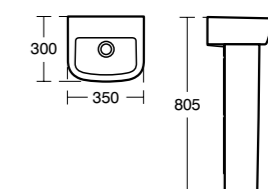

Model	Ref.	Price
35cm, one tap hole, left hand	T059501	£62.26
35cm, one tap hole, right hand	T059701	£62.26
35cm, two tap holes	T059601	£62.26
Handrinse pedestal	T427201	£52.57
Basin fixing set	E015767	£14.40