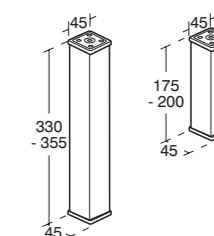

Model	Ref.	Price
Large leg 330mm*	E044967	£41.90
Small leg 180mm	E043067	£27.94

For use with vessel basin, vanity unit and worktop. Height from floor to rim 840 – 865mm.
*For use with vanity basin and vanity unit. Height from floor to rim 861 – 886mm.