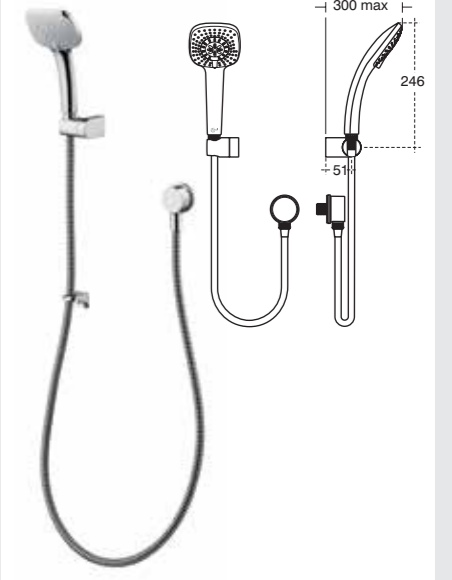

Idealrain Cube M3 shower kit and 1.8m hose

Model	Ref.	Price
Three-function	B0021AA	£82.09

FEATURES

- ø100mm handspray
- Limescale resistant, rub clean nozzles
- Removable 8 litres per minute flow regulator
- Includes wall bracket to hold handspray
- 1.8m flexible hose
- Includes hose retaining ring
- Chrome finish
- Suitable for either low or high pressure installation
- Five-year guarantee

Spray patterns