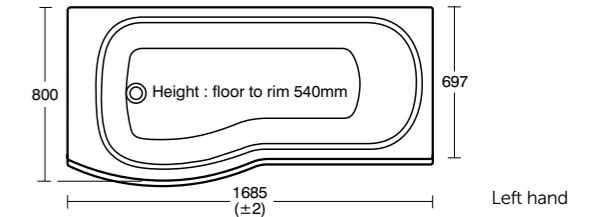

Shower bath

(as shown)

£1,126^{79*}

Right hand 170cm Idealform shower bath with front and end panel £401.08

Curved bath shower screen £280.68

Alto Ecotherm thermostatic exposed bath shower mixer with Idealrain S3 kit £445.03

*Upgrade to Idealform Plus+ (as above) £1,167.51. Prices exclude bath waste. Price includes VAT at 20%.

BEST OF BOTH WORLDS

The shower bath combines a roomy showering area with a full-size bath.

Alto CT Bath 170 x 70cm, 150 x 70cm

Idealform baths	Ref.	Price
170 x 70cm rectangular bath with grips, two tap holes	E763301	£214.51
170 x 70cm rectangular bath, no grips, two tap holes	E763401	£194.87
170 x 70cm rectangular bath, no grips, no tap holes	E763501	£194.87
150 x 70cm rectangular bath, with hand grips, two tap holes	E761801	£214.51
150 x 70cm rectangular bath, no hand grips, two tap holes	E761901	£194.87
150 x 70cm rectangular bath, no hand grips, no tap holes	E762001	£194.87
170 x 70cm rectangular water-saving bath with grips, two tap holes, 149 litre capacity	E763201	£214.51
170 x 70cm rectangular water-saving bath with grips, two tap holes, 140 litre capacity	E764201	£214.51
170 x 70cm rectangular water-saving bath with grips, no tap holes, 149 litre capacity	E764301	£214.51
Standard 170cm front bath panel	E422001	£41.59
Standard 150cm front bath panel	E762101	£41.59
Standard 70cm end bath panel	E423001	£31.60