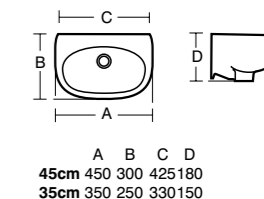

Studio Handrinse pedestal basin 45cm

Model	Ref.	Price
45cm handrinse basin, two tap holes	E413101	£97.43
Handrinse pedestal	E020001	£45.49

Studio Handrinse basin 45/35cm

Model	Ref.	Price
45cm handrinse basin, two tap holes	E118001	£97.43
35cm handrinse basin, two tap holes	E117001	£85.54
32 x 75mm seal bottle trap	E3198AA	£52.26
Steel wall hangers (pair)	E501067	£2.24