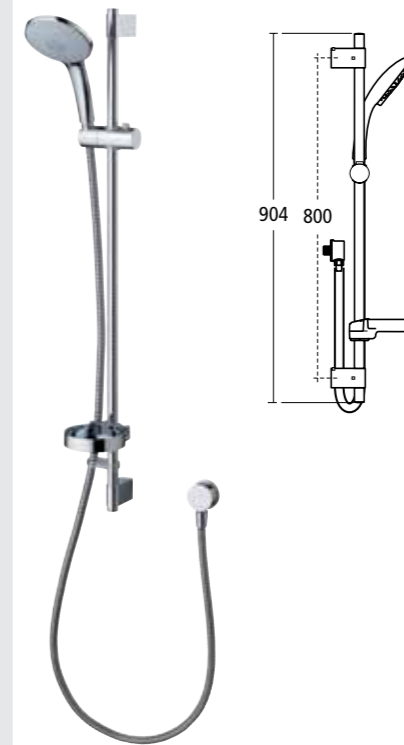

Spray patterns

Idealrain L3 shower kit

Model	Ref.	Price
Three-function	B9426AA	£176.29

FEATURES

- ø120mm handspray
- Three-function head with saturate, invigorate and concentrate spray patterns
- Limescale resistant, rub clean nozzles
- 900mm metal slide rail
- 1.8m Idealflex hose
- Includes hose retaining ring
- Integrated chrome soap dish

Spray patterns

Idealrain XL3 shower kit