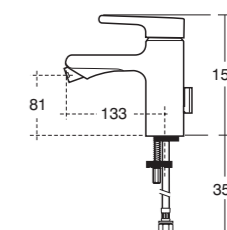

Model	Ref.	Price
Single lever one tap hole bidet mixer with pop-up waste	A4617AA	£238.46