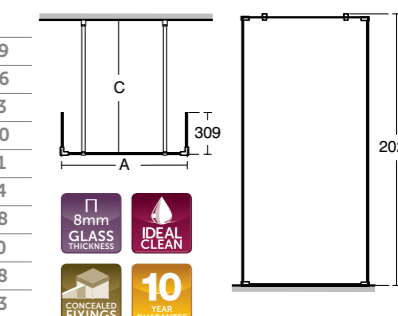

SPECIFICATIONS

Size/mm	Dim. A - Width (mm)	Dim. C - Width (mm)
700	638	650 - 994
760	698	650 - 994
800	738	650 - 994
900	838	650 - 994*
1000	938	650 - 994*
1200	1138	650 - 994*
1400	1338	650 - 994
1600	1538	650 - 994

*Maximum width 1494mm with extended bracing bracket

Price includes VAT at 20%.