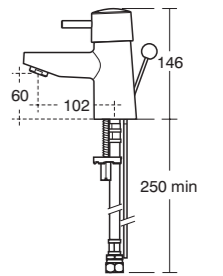

CONE SLEEK, MINIMALIST AND HIGHLY EFFICIENT

Designed by Robin Levien, Royal Designer for Industry. Cone features our innovative ceramic disc technology for optimum temperature and flow control, with one simple movement. Its precision also means it's drip free so there's no wastage.

£189⁴³ ↗

Cone
single lever
basin mixer

FIVE LITRES PER MINUTE

Flow regulator saves water and energy costs at the same time.

Cone single lever basin mixer without waste.

Cone Single lever basin mixer

Model	Ref.	Price
One tap hole with pop-up waste		£198.43
One tap hole, without waste	B9207AA	£186.68

Supplied fitted with a removable 5 litres per minute eco flow regulator.

Cone Single lever basin pillar taps

Model	Ref.	Price
Pair basin pillar taps	B5105AA	£124.02

Cone Single lever bath pillar taps

Model	Ref.	Price
Pair bath pillar taps	B5106AA	£148.81

Price includes VAT at 20%.