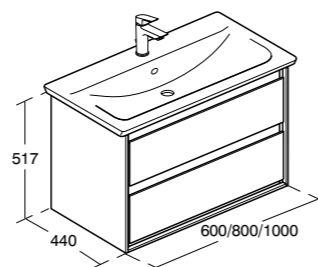

Model	Ref.	Price
Two drawers, Cube 1000mm Vanity unit	E0821--	£623.70
Two drawers, Cube 800mm Vanity unit	E0819--	£598.50
Two drawers, Cube 600mm Vanity unit	E0818--	£529.20