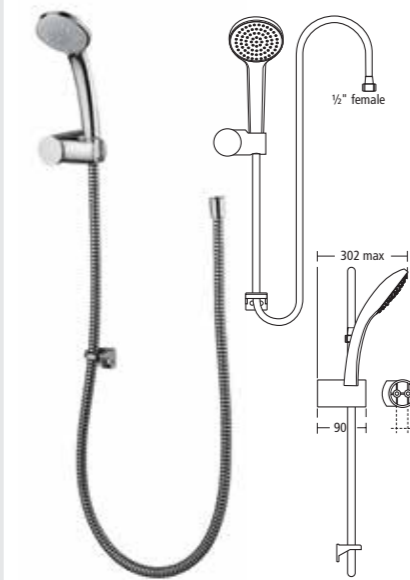

Idealrain M3 shower kit and 1.35m hose

Model	Ref.	Price
Three-function	B9489AA	£72.53

FEATURES

- ø100mm handspray
- Limescale resistant, rub clean nozzles
- Removable 8 litres per minute flow regulator
- Includes wall bracket to hold handspray
- 1.35m flexible hose
- Includes hose retaining ring
- Chrome finish
- Suitable for either low or high pressure installation
- Five-year guarantee

Spray patterns