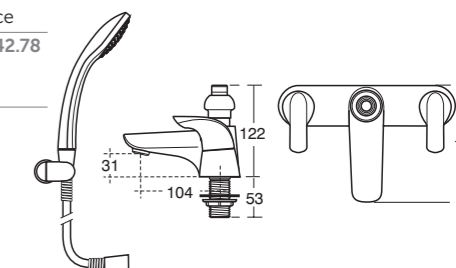

Model	Ref.	Price
Dual control two tap hole bath shower mixer complete with shower kit	B7892AA	£342.78