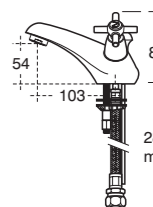

Elements
Crosshead
basin mixer

Model	Ref.	Price
Crosshead one tap hole with pop-up waste	B9860AA	£128.16
Supplied fitted with a removable 5 litres per minute eco flow regulator.		

Elements
Crosshead
bath pillar
taps