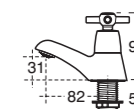

Elements
Crosshead
basin pillar
taps

Model	Ref.	Price
Crosshead basin pillar taps	B9858AA	£74.66

Elements
Crosshead
basin mixer

Model	Ref.	Price
Crosshead one tap hole with pop-up waste	B9860AA	£128.16
Supplied fitted with a removable 5 litres per minute eco flow regulator.		

Elements
Crosshead
bath pillar
taps

Model	Ref.	Price
Crosshead bath pillar taps	B9859AA	£82.13

Elements
Crosshead
bath filler

Model	Ref.	Price
Crosshead two tap holes	B9861AA	£169.20

Elements
Crosshead
bath shower
mixer

Model	Ref.	Price
Crosshead two tap hole bath shower mixer with shower kit	B9862AA	£201.56

Price includes VAT at 20%.