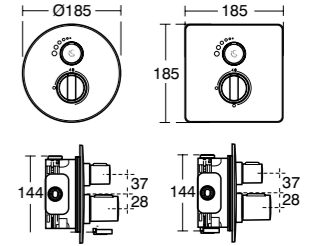

SHOWERS
CONCEPT EASYBOX SLIM

Trust Ideal Standard to design and manufacture the perfect solution. Made in our German factory, you are guaranteed the quality you have come to expect from Ideal Standard. Our confidence and reliability of our products enable us to offer a full five-year guarantee for complete peace of mind.

↗
Concept
Easybox slim
shower pack
£457³⁹

FEATURES

- On the bath shower mixer the flow control also acts as the diverter. The 'off' position is in the centre and the control is turned anti-clockwise for increasing flow to bath, clockwise to shower
- Shower packs include a three-function Idealrain shower kit with round or square handspray to match the mixer faceplate. Handspray includes a removable 8 litres per minute eco flow regulator to save water
- Thermostatic mixer, faceplate and handles are supplied in one box, as are shower packs
- Designed to be installed on low pressure gravity hot water systems (minimum 0.1 bar)* and all types of high pressure systems**
- Flow rate of 5.8 litres per minute at only 0.1 bar, increasing to 18 litres per minute at 1 bar (open outlet)

*Minimum pressure for satisfactory bath fill 1 bar.
**Maximum 5 bar dynamic.

↗ TWO STYLES

All mixers are available with a round or square faceplate.

Concept
Easybox
Slim
shower
mixer

Model	Ref.	Price
Shower thermostat with built-in on/off, round faceplate	A5877AA	£386.83
Shower thermostat with built-in on/off, square faceplate	A5878AA	£386.83

Concept
Easybox
Slim
shower
mixer with
diverter

Model	Ref.	Price
Bath shower thermostat with built-in diverter, round faceplate	A5879AA	£422.11
Bath shower thermostat with built-in diverter, square faceplate	A5880AA	£422.11

Concept
Easybox
Slim
shower
pack