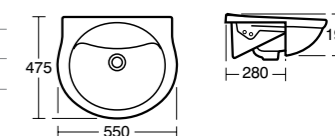

Alto Pedestal basin 60/55/50cm

Model	Ref.	Price
60cm, one tap hole	E746501	£80.09
55cm, one tap hole	E745501	£70.12
55cm, two tap holes	E745601	£70.12
50cm, one tap hole	E744501	£70.12
50cm, two tap holes	E744601	£70.12
Full pedestal	E740201	£58.96
Basin fixing set with 14cm rag bolts for solid walls	E007067	£14.08

Alto Semi-pedestal basin 60/55/50cm

Model	Ref.	Price
60cm, one tap hole	E746501	£80.09
55cm, one tap hole	E745501	£70.12
55cm, two tap holes	E745601	£70.12
50cm, one tap hole	E744501	£70.12
50cm, two tap holes	E744601	£70.12
Semi-pedestal for 60/55cm basins	E749501	£75.74
Semi-pedestal for 50cm basins	E750201	£75.74
Basin fixing set with 14cm rag bolts for solid walls	E007067	£14.08

Alto Handrinse basin 45cm

Model	Ref.	Price
45cm, handrinse basin, one tap hole	E742501	£55.14
45cm, handrinse basin, two tap holes	E742601	£55.14
Handrinse full pedestal	E020001	£45.49
Handrinse semi-pedestal	E750201	£75.74
Basin fixing set with 14cm rag bolts for solid walls	E007067	£14.08

Alto Semi-countertop basin 55cm

Model	Ref.	Price
55cm, one tap hole	E758501	£137.77
55cm, two tap holes	E758601	£137.77

Suitable for use with Tempo furniture, see page 143.

Alto Close coupled WC suite

Model	Ref.	Price
Close coupled WC bowl with horizontal outlet	E754301	£112.69
Cistern with dual flush valve, 6/4 litres	E751401	£112.69
Cistern with dual flush valve, 4/2.6 litres	E754401	£112.69
Seat and cover	E759001	£48.47
Slow close seat and cover	E759401	£68.24

Alto Back-to-wall WC suite

Model	Ref.	Price
Back-to-wall WC bowl with horizontal outlet	E757301	£200.29
Seat and cover	E759001	£48.47
Slow close seat and cover	E759401	£68.24
Conceala 2 top inlet cistern with pneumatic dual flush, 6/4 litre flush	S362467	£109.01
Contemporary flushplate	E4437AA	£56.77