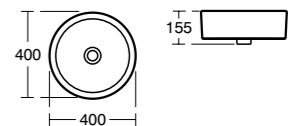

White Cube vessel basin 40cm

Model	Ref.	Price
40cm, no tap holes	E003601	£436.88
Vessel fixing bracket	E009567	£14.47

White Round vessel basin 40cm

Model	Ref.	Price
40cm, no tap holes	E000601	£436.88
Vessel fixing bracket	E009567	£14.47