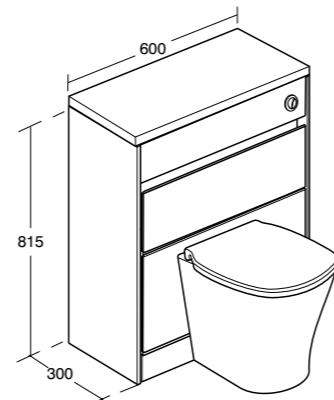

Cistern included. Includes dual flush cistern with push button. Adjustable 4/2.6 or 6/4 litre flush. For use with wall hung and back-to-wall WCs. When using a wall hung WC please specify [E006067](#) floor fixing brackets.