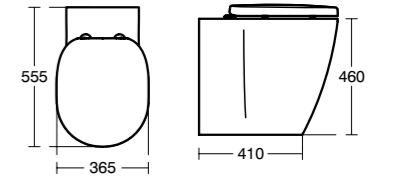

FREEDOM FOR MAXIMUM COMFORT

Our Concept Freedom range is our response to the important issue of accessibility. Created with ease of use and comfort as the primary design considerations, the range includes WCs with extended dimensions to meet a range of access needs, including those for users with limited mobility.

Award-winning designer Robin Levien worked in conjunction with occupational therapists to develop solutions that are both accommodating and aesthetically appealing, successfully upholding the design integrity of the core Concept range.

The Concept Freedom XL WCs feature a wider, deeper seat and bowl area, providing increased support and comfort for those of a larger build.** Compared to a traditional WC, they offer an extra 33% in width. The XL WC is available in close coupled and back-to-wall, both feature soft close seats.

Our raised height WCs are specially designed for those with mobility issues and back pain sufferers. They're approximately 25% higher than average and available as close coupled and back-to-wall options. All raised height WCs feature soft close seats.

**Floor standing and back-to-wall XL bowls are suitable for weights up to 380kg. The weight suitability of our wall hung XL bowl is dependent on installation type.

Concept Freedom raised height WC suites from **£607^{11*}**

*Comprises back-to-wall bowl, seat without cover and concealed cistern with pneumatic dual flush. Price includes VAT at 20%.

Concept Freedom Elongated WC suite

Model	Ref.	Price
Concept Freedom elongated wall hung bowl (75cm projection)	E819701	£586.85
Seat and cover for elongated pan	E822501	£127.15
Seat ring only for elongated pan	E822601	£110.86
Support brackets (pair) with bolts	S913967	£139.37

Concept Freedom Raised height close coupled WC suite