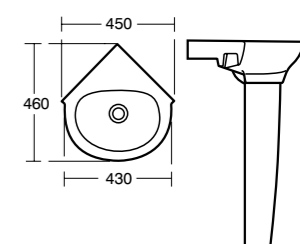

Model	Ref.	Price
45cm, one tap hole	E107001	£118.84
45cm, two tap holes	E114001	£118.84
Handrinse pedestal	E020001	£45.49

Studio Semi- countertop basin 56cm

Model	Ref.	Price
56cm, one tap hole	E200001	£236.51
56cm, two tap holes	E178001	£236.51