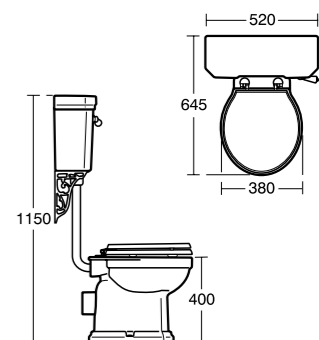

A high level cistern is synonymous with the Victorian and Edwardian bathroom, when a WC was a grand affair. Our chrome cistern brackets, chrome flush pipe and the ceramic pull handle are the details required to make the right heritage statement.

The Waverley close coupled WC may be designed for smaller spaces but is no less refined than its low and high level counterparts.

The back-to-wall WC brings an element of contemporary streamlining to an otherwise faithful period piece.

Waverley High level WC suite

Model	Ref.	Price
High level cistern pack, chrome flush pipe and ornate brackets	U470701	£453.37
WC bowl	U470301	£155.98
Mahogany seat and cover	U0248GC	£89.77
White seat and cover	U011801	£72.16

Waverley Low level WC suite

Model	Ref.	Price
Low level cistern pack and chrome flush pipe	U471401	£283.96
Ornate brackets for cistern	U1634AA	£96.07
WC bowl	U470301	£155.98
Mahogany seat and cover	U0248GC	£89.77
White seat and cover	U011801	£72.16

Waverley Close coupled WC suite

Model	Ref.	Price
WC bowl	U470801	£171.19
Close coupled cistern	U470901	£163.36
Mahogany seat and cover	U0248GC	£89.77
White seat and cover	U011801	£72.16

Waverley Back-to-wall WC suite

Model	Ref.	Price
Back-to-wall WC	U471201	£254.38
Conceala cistern	S362167	£95.30
Traditional lever	S439501	£59.95
Mahogany seat and cover	U0248GC	£89.77
White seat and cover	U011801	£72.16