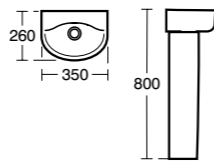

Model	Ref.	Price
35cm, one tap hole, left hand	E798801	£83.12
35cm, one tap hole, right hand	E798901	£83.12
35cm, two tap holes	E793201	£83.12
Cloakroom pedestal	E783801	£75.53
Basin fixing set	E015767	£14.40