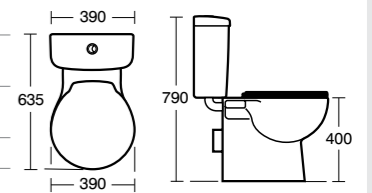

Model	Ref.	Price
Close coupled WC bowl with horizontal outlet	E717201	£359.99
Cistern with dual flush valve, 6/4 litres	E718401	£217.88
Standard seat and cover	E709101	£128.94