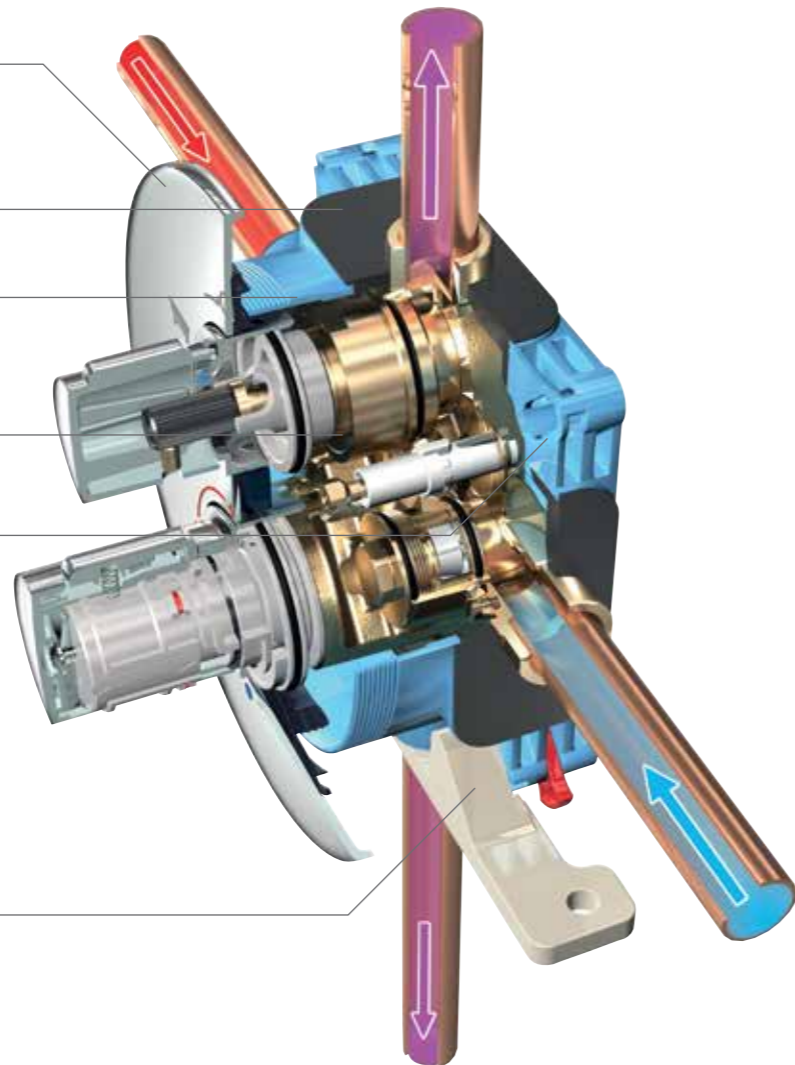

Faceplate

Superior chromed metal faceplate with separate flow and temperature controls and recommended 40°C position for safe showering.

Watertight

Watertight solid brass body construction for durability.

Thermostatic cartridge

Proven thermostatic cartridge and flow control as used on many other Ideal Standard showers to ensure trouble-free operation.

Thread inlet

Threaded inlet connections rotate for easier connection.

Outer plastic sealing box

Outer plastic sealing box gives increased strength and durability. It also has double sealing for superior watertightness and to greatly reduce the possibility of leakage, which is a significant issue for built-in mixers.

Sealing at the front is achieved using a plastic lid which has tapered seals to the main box and around the two handles. A waterproof membrane sheet is also included. The outer chromed metal faceplate is not a sealed item and can easily be removed for cleaning or servicing.

Versatile mounting bracket

Versatile mounting bracket (supplied) can be fitted to any of the four sides and fixed onto a cross bearer or upright in a cavity wall.

Adjustable legs available as an option for fixing to an uneven brick wall, or for panel or front mounting.