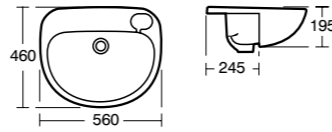

Model	Ref.	Price
56cm, one tap hole	E200001	£236.51
56cm, two tap holes	E178001	£236.51

Suitable for use with Tempo furniture, see page 143.