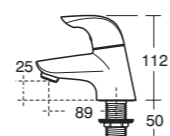

£342⁷⁸

Ceraplan one tap hole bath shower mixer.

Ceraplan Single lever basin mixer

Model	Ref.	Price
One tap hole with pop-up waste	B7886AA	£137.52
One tap hole without waste	B7887AA	£129.22

Supplied fitted with a removable 5 litres per minute eco flow regulator.

Ceraplan Basin pillar taps

Model	Ref.	Price
Pair basin pillar taps	B7884AA	£108.37

Ceraplan Single lever bidet mixer

Model	Ref.	Price
One tap hole with pop-up waste	B7889AA	£156.29

Ceraplan Bath pillar taps

Model	Ref.	Price
Pair bath pillar taps	B7885AA	£129.22

Ceraplan Single lever bath filler

Model	Ref.	Price
One tap hole, dual control	B7888AA	£293.82

Ceraplan Bath filler

Model	Ref.	Price
Two tap holes, dual control	B7891AA	£293.82

Ceraplan Bath shower mixer

Model	Ref.	Price
Exposed wall hung bath shower mixer without shower kit	B3697AA	£205.72

Ceraplan Single lever bath shower mixer

Model	Ref.	Price
One tap hole bath shower mixer complete with shower kit	B7890AA	£342.78

Ceraplan Bath shower mixer

Model	Ref.	Price
Dual control two tap hole bath shower mixer complete with shower kit	B7892AA	£342.78

Ceraplan Single lever shower mixer

Model	Ref.	Price
Exposed manual shower valve without shower kit	B3699AA	£208.67