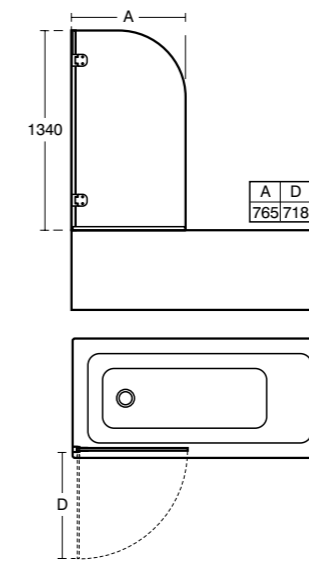

Connect Rialto bath screen

Model	Ref.	Price
Screen	E1016AC	£330.50
Rialto hinges	E1300AA	£204.50

- Height 1340mm
- 8mm clear safety glass
- Chrome plated hinges
- Outwards opening
- Up to 10mm horizontal adjustment
- 765mm length

Installation: Screen and hinges ordered separately, both must be ordered to create bath screen.

Price includes VAT at 20%.