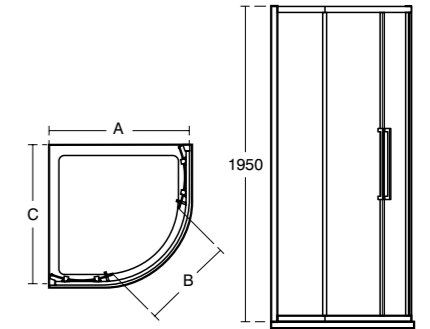

Quadrant enclosure	Dim. A Width (mm)	Dim. B Opening (mm)	Dim. C Width (mm)
800	755-780	405	755-780
900	855-880	560	855-880

Kubo offset quadrant shower enclosure

Model	Ref.	Price
800 x 1000mm offset quadrant enclosure with Idealclean clear glass	T7352EO	£760.93
800 x 1200mm offset quadrant enclosure with Idealclean clear glass	T7355EO	£807.05