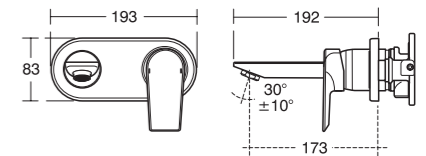

Model	Ref.	Price
Single lever built-in basin mixer kit	A6578AA*	£260.82
Basin mixer built-in kit	A5948NU	£103.03

*Supplied fitted with a removable 5 litres per minute eco flow regulator.
[A6578AA](#) requires kit 1 [A5948NU](#).