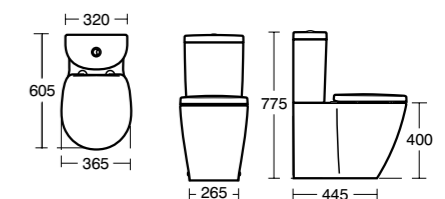

Model	Ref.	Price
Close coupled WC pan (horizontal outlet)	E120601	£318.64
Arc cistern with dual flush, 6/4 litres	E786001	£190.52
Arc cistern with dual flush, 4/2.6 litres	E785501	£190.52
Space seat and cover	E129201	£100.74
Space slow close seat and cover	E129301	£144.82