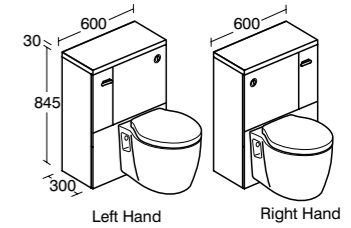

Concept Space bathroom (as shown)

£2,494^{22*}

Close coupled back-to-wall WC suite with standard seat	£609.90
60cm basin with left hand platform	£179.87
600mm wall hung basin unit	£566.22
600 x 700mm mirror	£168.14
170cm Idealform Spacemaker bath and front panel	£540.84
Concept Blue basin mixer with pop-up waste and bath filler	£429.25

*Excludes bath waste and accessories. Price includes VAT at 20%.

In this compact bathroom every product has a part to play. The Spacemaker bath is angled to allow for the width of the door frame. The basin is handed so it can sit snug into the corner and its short projection leaves space for the user to step back and open the drawer. The compact WC opens up the space and makes it feel less cramped.

SLIMMER BY DESIGN

Because everyone's space is different, Concept was designed by Robin Levien to provide huge flexibility and choice. Concept Space is the natural development of that idea and adds another dimension to the Concept range. These products don't just solve space problems – they help you achieve the bathroom design you want.

Concept Space Basin pedestal unit

Model	Configuration	Ref.	Price A	Price B
300mm basin pedestal unit* Floor standing unit for use with: Cube 40, 50, 55 and 60cm basins, Sphere 55cm basin, Arc 55 and 60cm basins	One door, One shelf	E1443--	£283.48	£315.13

Concept Space WC unit

Model	Ref.	Price A	Price B
WC unit with right hand storage cupboard	E1436--	£488.52	£547.75
WC unit with left hand storage cupboard	E1437--	£488.52	£547.75
600 x 300mm worktop	E1444--	£71.93	£79.93

Includes dual flush cistern with adjustable 6/4 or 4/2.6 litre flush and push button.
For use with wall hung and back-to-wall WCs. (When using a wall hung WC please specify **E006067** floor fixing brackets.)
Choose 300mm deep worktop