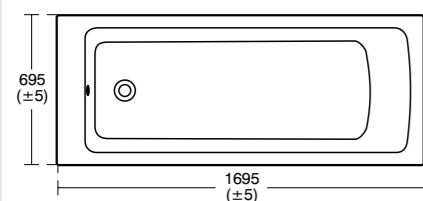

Height: floor to rim
Idealform: 540mm
Idealform Plus+: 560mm