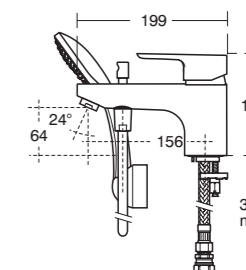

£366⁰⁰ ↘

Tempo bath shower mixer with shower kit

PERFECT CO-ORDINATION

Tempo provides bath fillers and bath shower mixers in both single lever and dual control tap styles. With the same sophisticated curves and clean lines, the range is the natural complement to your Tempo bath.

£313⁴⁸ ↗

Tempo dual control bath filler

Tempo Bath filler

Model	Ref.	Price
One tap hole bath filler	B0732AA	£315.07

Tempo Bath shower mixer

Model	Ref.	Price
Single lever one tap hole bath shower mixer with shower kit	B0733AA	£366.00

Tempo Dual control bath filler

Model	Ref.	Price
Dual control two tap hole bath filler	B0730AA	£313.48

Tempo Dual control bath shower mixer

Model	Ref.	Price
Dual control two tap hole bath shower mixer with shower kit	B0731AA	£366.00

Price includes VAT at 20%.