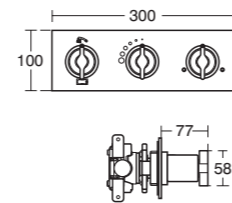

Silver Bath filler

Model	Ref.	Price
Dual control, three tap holes	E0070AA	£583.20

Silver Idealfill Bath filler

Model	Ref.	Price
Low pressure, Idealfill bath filler with pop-up waste combination	E6791AA	£255.18
Operating handles	A3998AA	£322.34

Silver Shower mixer

Model	Ref.	Price
Faceplate and handles	A3642AA	£314.35
TT thermostatic shower mixer	A3969NU	£263.90

Silver Three control bath shower mixer

Model	Ref.	Price
Thermostatic built-in bath shower mixer, two outlet, two-way diverter to bath or shower	A5599AA	£828.20
Thermostatic built-in bath shower mixer, three outlet, two-way diverter to bath, shower or fixed overhead	A5600AA	£870.46

Silver Bath filler

Model	Ref.	Price
Dual control, two tap holes	E0072AA	£459.84

MIXERS & TAPS SILVER

£459⁸⁴
Silver bath filler