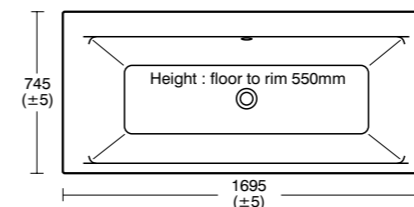

Idealform baths	Ref.	Price
170 x 75cm double-ended Idealform bath	E763601	£214.36
Standard 170cm front bath panel	E422001	£41.59
Standard 75cm end bath panel	E763901	£31.60

Idealform Plus+ baths	Ref.	Price
170 x 75cm double-ended Idealform Plus+ bath, no tap holes	E764801	£368.41
Unilux Plus+ 170cm front bath panel	E479701	£125.32
Unilux Plus+ 75cm end bath panel	E483201	£62.65