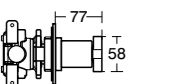

Sleekly stylish, our Ascari valve delivers beauty, simplicity and functionality in a single package. Its hidden asset – the TT thermostatic valve technology – makes it wonderfully easy to use and safe for all the family.

FEATURES

- Suitable for all hot water systems
- 'Set and leave' control
- Temperature control mechanism
- Temperature handle with built-in safety stop
- Automatic safety shutdown
- Ceramic disc control
- Can be installed vertically or horizontally
- Shower packs with Idealrain kit include a removable 8 litres per minute flow regulator to reduce water use
- TT valve **A3969NU** meets the requirements of TMV3 and NHS D-08 schemes
- Five-year guarantee

TT Ascari built-in thermostatic shower with Idealrain L3 shower kit
£665⁰³

TT Ascari shower mixer

Model	Ref.	Price
Faceplate and handles for use with A3969NU TT shower mixer	A3971AA	£224.84
TT built-in thermostatic shower mixer, no faceplate or handles	A3969NU	£263.90

The Silver thermostatic shower mixer uses TT valve technology and incorporates Ideal Standard's unique ceramic disc cartridge.

FEATURES

- Suitable for all hot water systems
- 'Set and leave' control
- Temperature control mechanism
- Automatic safety shutdown
- Ceramic disc control
- Can be installed vertically or horizontally
- 2 outlet or 3 outlet diverter (3 control valves only)
- TT valve **A3969NU** meets the requirements of TMV3 and NHS D-08 schemes
- 3 control valves include a TMV3 approved TT valve
- Idealrain handspray is factory fitted with a removable 8 litres per minute flow regulator to reduce water use
- Five-year guarantee

TT Silver valve with Idealrain L3 shower kit (as shown)

£746¹⁴

TT Silver shower mixer