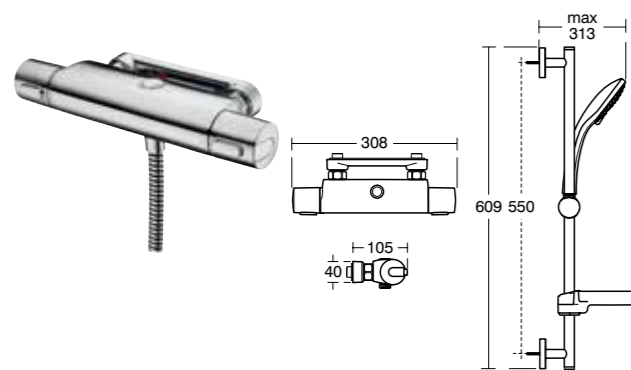

Ceratherm 100 shower mixer

Model	Ref.	Price
Shower mixer, including fast fix kit	A4813AA	£239.29
Shower mixer pack: pack comprises Ceratherm 100 thermostatic bath mixer with Idealrain M3 shower kit	A4814AA	£329.75