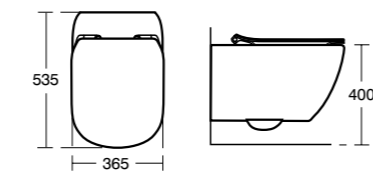

Model	Ref.	Price
Wall hung WC bowl	T354501	£299.94
Support brackets (pair) with bolts	E006067	£171.28
Conceala 2 top inlet cistern with pneumatic dual flush, 6/4 litre flush	S362467	£109.01
Karisma flush plate	E4465AA	£87.46
Thin seat and cover, normal close	T352801	£62.59
Thin seat and cover, slow close	T352701	£114.76
Support frame with bolts for wall hung WC pans	E006067	£171.28