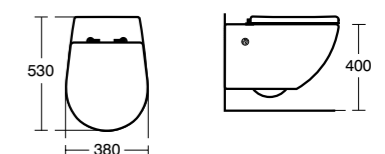

Model	Ref.	Price
Wall hung WC bowl with horizontal outlet	E000501	£521.48
Conceala cistern, 6/4 litre flush	S362467	£109.01
Seat and cover	E002101	£183.65
Support frame	E006067	£171.28