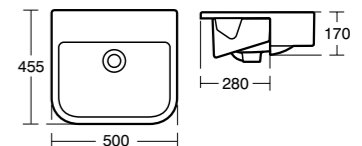

PRACTICAL, COMPACT CHIC

Cube's two short projection basins are specifically designed for smaller spaces – the bowl volume is maximised even though they have a slim profile. Practical, family-sized basins designed to give you space to breathe.

For more short projection basins see Concept Space page 92.

Concept Cube Basin 50cm

Model	Ref.	Price
50cm, one tap hole	E788101	£122.41
Full pedestal	E783701	£75.53
Semi-pedestal	E783901	£81.58
Basin fixing set	E015767	£14.40

Concept Cube Handrinse basin 40cm

Model	Ref.	Price
40cm, one tap hole	E803101	£94.66
Full pedestal	E783801	£75.53
Semi-pedestal	E784001	£81.58
Basin fixing set	E015767	£14.40

SPACE SAVING BASINS

To see more go to page 92

Concept Cube Short projection basin 55cm

Model	Ref.	Price
55cm, one tap hole	E799201	£128.20
55cm, two tap holes	E788501	£128.20
Full pedestal	E783701	£75.53
Semi-pedestal	E783901	£81.58
Basin fixing set	E015767	£14.40

Concept Cube Basin 60cm

Model	Ref.	Price
60cm, one tap hole	E794301	£135.14
Full pedestal	E783701	£75.53
Semi-pedestal	E783901	£81.58
Basin fixing set	E015767	£14.40

Concept Cube Semi-countertop basin 50cm

Model	Ref.	Price
50cm, one tap hole	E310201	£281.38

For use with Tempo, page 143 or Concept Air, page 36 semi-countertop basin units.

Concept Cube Basin 55cm

Model	Ref.	Price
55cm, one tap hole	E784201	£128.20
Full pedestal	E783701	£75.53
Semi-pedestal	E783901	£81.58
Basin fixing set	E015767	£14.40

Concept Cube Short projection and semi- countertop basin 50cm

Model	Ref.	Price
50cm, one tap hole, left hand	E779801	£230.03
50cm, one tap hole, right hand	E779901	£230.03
50cm, two tap holes	E779701	£230.03