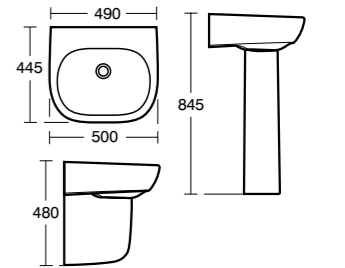

Model	Ref.	Price
50cm, one tap hole	E618301	£175.62
Semi-pedestal	E621301	£118.57
Full pedestal	E621101	£109.80
Basin fixing set	E015767	£14.40