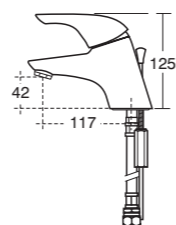

£342⁷⁸

Ceraplan one tap hole bath shower mixer.

Ceraplan Single lever basin mixer

Model	Ref.	Price
One tap hole with pop-up waste	B7886AA	£137.52
One tap hole without waste	B7887AA	£129.22

Supplied fitted with a removable 5 litres per minute eco flow regulator.

Ceraplan Basin pillar taps

Model	Ref.	Price
Pair basin pillar taps	B7884AA	£108.37

Ceraplan Single lever bidet mixer

Model	Ref.	Price
One tap hole with pop-up waste	B7889AA	£156.29

Ceraplan Bath pillar taps

Model	Ref.	Price
Pair bath pillar taps	B7885AA	£129.22

Ceraplan Single lever bath filler

Model	Ref.	Price
One tap hole, dual control	B7888AA	£293.82

Ceraplan Bath filler

Model	Ref.	Price
Two tap holes, dual control	B7891AA	£293.82

Ceraplan Bath shower mixer

Model	Ref.	Price
Exposed wall hung bath shower mixer without shower kit	B3697AA	£205.72

Ceraplan Single lever bath shower mixer

Model	Ref.	Price
One tap hole bath shower mixer complete with shower kit	B7890AA	£342.78

Ceraplan Bath shower mixer

Model	Ref.	Price
Dual control two tap hole bath shower mixer complete with shower kit	B7892AA	£342.78

Ceraplan Single lever shower mixer

Model	Ref.	Price
Exposed manual shower valve without shower kit	B3699AA	£208.67