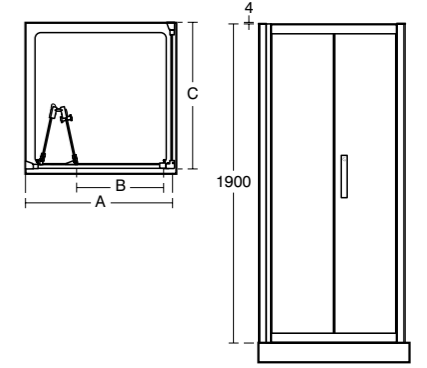

SPECIFICATIONS – DOOR

Size/mm	Dim. A – Width (mm)	Dim. B – Opening (mm)	Dim. C – Width (mm)
760	711 – 761	414	–
800	751 – 801	455	–
900	851 – 901	556	–
1000	951 – 1001	609	–

SPECIFICATIONS – SIDE PANEL

Size/mm	Dim. A – Width (mm)	Dim. B – Opening (mm)	Dim. C – Width (mm)
760	–	–	724 – 749
800	–	–	764 – 789
900	–	–	864 – 889
1000	–	–	964 – 989