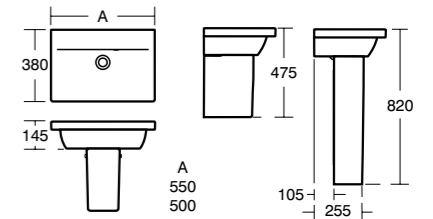

Model	Ref.	Price
55cm, one tap hole	E133701	£151.08
50cm, one tap hole	E133601	£143.88
Full pedestal	E783801	£75.53
Semi-pedestal	E784001	£81.58
Basin fixing set	E015767	£14.40

For use with furniture basin unit E0312-- (50cm), E0313-- (55cm), see page 105.