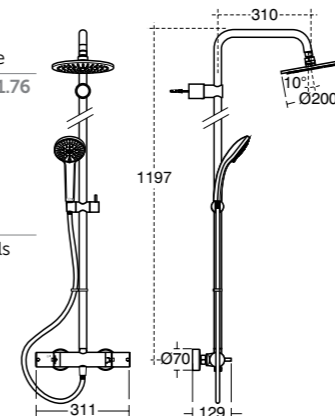

Freedom Dual thermostatic shower

Model	Ref.	Price
Freedom Dual shower with M1 rainshower, fixed riser, M3 handspray and metal pin handles	A6290AA	£691.76

For full Freedom dual shower details see page 283.