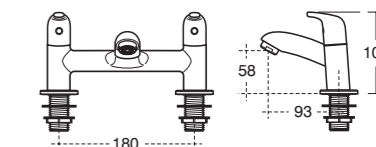

OPUS STYLISH AND GOOD VALUE

Where economy is a priority, the Ideal Standard Opus range of taps and mixers offers customers a robust, quality product with a minimal, modern look. The distinctive streamlined design is both stylish and easy to operate.

£98²¹ ↗

Opus single lever basin mixer with pop-up waste

£146¹⁰ ↗

Opus bath filler

Opus Single lever basin mixer

Model	Ref.	Price
One tap hole with pop-up waste	B0291AA	£98.21
One tap hole, without waste	B0292AA	£79.34

Opus Dual control bath filler

Model	Ref.	Price
Two tap hole dual control bath filler	B0293AA	£146.10

Opus Dual control bath shower mixer

Model	Ref.	Price
Two tap hole dual control bath shower mixer without shower kit	B0294AA	£163.79

BASIN AND BATH WASTES

Basin waste

Model	Ref.	Price
Slotted basin waste with swivel plug	S8733AA	£67.96
Slotted basin waste with 'click' plug	S8803AA	£40.43
Unslotted basin waste with 'click' plug	S8808AA	£40.43
Free flow basin waste	J3291AA	£78.44

Basin chain waste

Model	Ref.	Price
Slotted basin waste with metal plug, chain and stay	E6760AA	£22.75

Basin contemporary bottle trap

Model	Ref.	Price
Contemporary 32 x 75mm seal bottle trap	E0079AA	£145.60

Basin bottle trap

Model	Ref.	Price
32 x 75mm seal bottle trap	E3198AA	£52.26

Bath wastes

Model	Ref.	Price
Bath chain waste with metal plug and overflow	E6790AA	£48.05
Bath pop-up waste assembly – working components	E579567	£91.21
Bath pop-up waste operating handle and waste cover	E5800AA	£55.58
Multiplex bath waste and overflow	K8029AA	£145.36
Combination bath waste and trap with overflow and domed clicker, 1 1/2"	S8840AA	£74.68

Idealfill bath filler

Model	Ref.	Price
Bath pop-up waste and Idealfill assembly – working components	E6791AA	£255.18
Cone Idealfill operating handles	A4021AA	£252.58

Idealflow waste