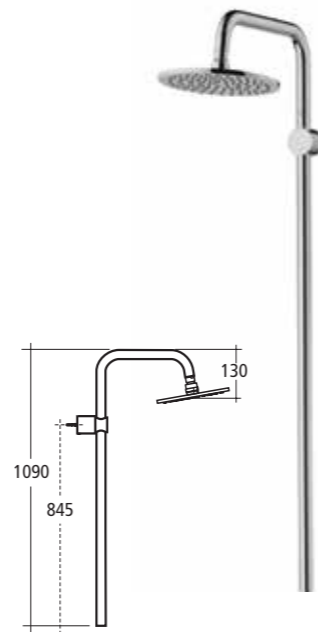

Idealrain M1 rainshower with fixed riser

Model	Ref.	Price
Single-function with fixed riser for exposed valves	A5690AA	£293.57

FEATURES

- ø200mm rainshower head
- Provides an elegant solution to fixed overhead showering with exposed shower mixers (excluding ITV)
- Single-function 200mm diameter rainshower
- Limescale resistant, rub clean nozzles
- Removable 12 litres per minute flow regulator
- Suitable for either low or high pressure installations
- Suitable for exposed valves except ITV
- Adjustable wall fixing from 55 – 73mm between the centre of the riser pipe and the wall
- Brass body with chrome finish
- Five-year guarantee

Spray pattern