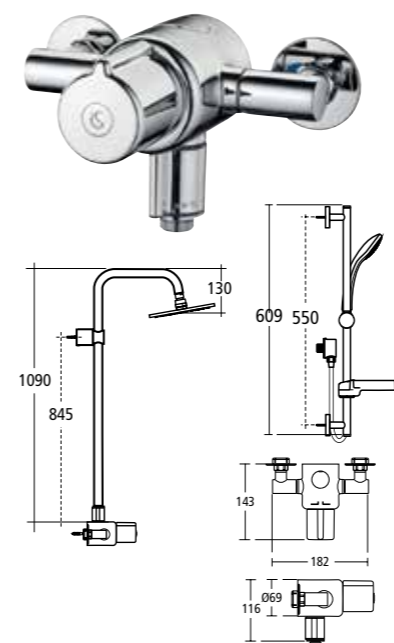

ITV with Idealrain M1 rainshower with fixed riser and Idealrain S1 shower kit

Model	Ref.	Price
Exposed shower mixer	A5322AA	£277.44
Idealrain M1 rainshower with fixed riser	A5687AA	£288.50
Idealrain S1 shower kit	B9449AA	£49.20
ITV additional outlet with flow control	A5525AA	£39.19

ITV accessories

Model	Ref.	Price
ITV additional outlet with flow control	A5525AA	£39.19
ITV adjustable wall elbow kit	A5526AA	£115.16

Price includes VAT at 20%.