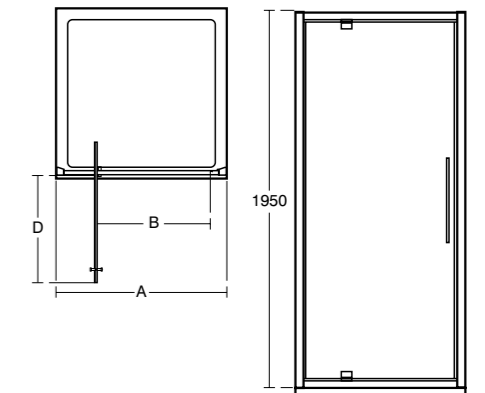

Pivot enclosure	Dim. A Width (mm)	Dim. B Opening (mm)	Dim. D Reach (mm)
700	650-700	450	450
760	710-760	475	475
800	750-800	500	500
900	850-900	550	550