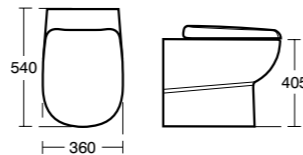

AWARD-WINNING DESIGN

The Jasper Morrison 50cm vessel basin won the Grand Design Award 2007.

Jasper Morrison semi-countertop basin 55cm

Model	Ref.	Price
55cm, one tap hole	E620601	£263.48

Compatible with Tempo Semi-countertop unit, page 143.

Jasper Morrison Vessel basin 50cm

Model	Ref.	Price
50cm, no tap holes	E621001	£439.16

Jasper Morrison Back-to-wall WC suite

Model	Ref.	Price
WC bowl with horizontal outlet	E622101	£362.28
Seat and cover	E620301	£108.74
Seat and cover, slow close	E621401	£147.80
Conceala 2 top inlet cistern with pneumatic dual flush, 6/4 litre flush	S362467	£109.01
Contemporary flushplate	E4437AA	£56.77

For full range of Conceala cisterns see page 53.
Compatible with Tempo WC unit, page 143.

Jasper Morrison Wall hung WC suite

Model	Ref.	Price
WC bowl with horizontal outlet	E621701	£421.91
Seat and cover	E620301	£108.74
Seat and cover, slow close	E621401	£147.80
Conceala 2 top inlet cistern with pneumatic dual flush, 6/4 litre flush	S362467	£109.01
Contemporary flushplate	E4437AA	£56.77
Support frame with bolts	E006067	£171.28

WATERFALL EFFECT

Jasper Morrison's oval spout features a specially designed aerator to deliver a water flow that is reminiscent of a natural waterfall.

Save water, save money.
Our CLICK technology lever handle indicates when you've reached the 50% flow point.

For Jasper Morrison mixers & taps see page 190.