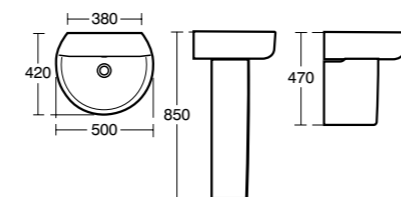

Model	Ref.	Price
50cm, one tap hole	E789201	£122.41
Full pedestal	E783701	£75.53
Semi-pedestal	E783901	£81.58
Basin fixing set	E015767	£14.40