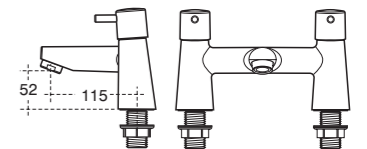

£392⁶⁸

Cone dual control bath shower mixer with shower kit

DELIVERS 22 LITRES OF WATER PER MINUTE

Idealfill is a great choice for low pressure systems; it delivers 22 litres of water per minute, faster than any other system.

Convenient bath filling

Idealfill allows you to choose where to position your fittings, independently of the filler, on or around the bath or on the wall with the water coming from the combined filler and overflow.

For more bath filler options see chart on page 177.

Cone Single lever bath filler

Model	Ref.	Price
One tap hole bath filler	B5109AA	£392.68

Cone Bath filler

Model	Ref.	Price
Dual control two tap hole bath filler	B5110AA	£310.02

Cone Idealfill bath filler

Model	Ref.	Price
Idealfill operating handles	A4021AA	£252.58
Bath pop-up waste and Idealfill assembly – working components	E6791AA	£255.18

Cone Bath shower mixer

Model	Ref.	Price
Dual control bath shower mixer complete with shower kit	B5111AA	£392.68

Price includes VAT at 20%.