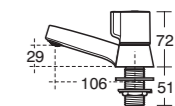

ALTO LONG- LASTING STYLE THAT SAVES YOU WATER

Alto is the ideal choice for a bathroom on a budget while offering impressive performance. The full range of taps and mixers delivers reassuringly accurate water temperatures and provides flow control functionality for the environmentally conscious.

Every fitting features a 5-litres-per-minute aerated flow regulator that complies with water-saving legislation. And the single lever basin mixer incorporates Ideal Standard's CLICK technology, allowing you to select a water-saving 50% flow level as well as the standard full flow.

TOP PROTECTION

To keep your family safe at all times, we've incorporated a temperature limit stop on our basin and bidet fittings. You can choose between four settings, safe in the knowledge that even when the tap is full on, the water will never be too hot.

For more mixers with
CLICK technology see
chart on page 177.

£120²⁸ ↙

Alto single lever
basin mixer

£114⁴⁸ ↗

Alto dual control
basin mixer

Alto
Single lever
basin mixer

Model	Ref.	Price
One tap hole with pop-up waste (high pressure)	B8529AA	£120.28
One tap hole without waste (high pressure)	B9240AA	£112.30
One tap hole with pop-up waste	B9977AA	£120.28

Alto
Bath filler

Model	Ref.	Price
Dual control, two tap holes	B9674AA	£186.65

Alto
Basin mixer

Model	Ref.	Price
Dual control, one tap hole with pop-up waste	B9673AA	£114.48

Supplied fitted with a removable 5 litres per minute eco flow regulator.

Alto
Basin pillar
taps

Model	Ref.	Price
Pair of basin pillar taps	B0349AA	£38.77

Supplied fitted with two removable 4 litres per minute eco flow regulators.

Alto
Bath pillar
taps

Model	Ref.	Price
Pair of bath pillar taps	B0350AA	£45.05

Alto
Bath shower
mixer

Model	Ref.	Price
Dual control, two tap holes complete with shower kit	B9675AA	£207.43