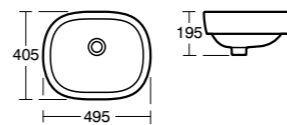

AWARD-WINNING DESIGN

The Jasper Morrison 50cm vessel basin won the Grand Design Award 2007.

Jasper Morrison semi-countertop basin 55cm

Model	Ref.	Price
55cm, one tap hole	E620601	£263.48

Compatible with Tempo Semi-countertop unit, page 143.

Jasper Morrison Vessel basin 50cm

Model	Ref.	Price
50cm, no tap holes	E621001	£439.16

Jasper Morrison Back-to-wall WC suite

Model	Ref.	Price
WC bowl with horizontal outlet	E622101	£362.28
Seat and cover	E620301	£108.74
Seat and cover, slow close	E621401	£147.80
Conceala 2 top inlet cistern with pneumatic dual flush, 6/4 litre flush	S362467	£109.01
Contemporary flushplate	E4437AA	£56.77

For full range of Conceala cisterns see page 53.
Compatible with Tempo WC unit, page 143.

Jasper Morrison Wall hung WC suite

Model	Ref.	Price
WC bowl with horizontal outlet	E621701	£421.91
Seat and cover	E620301	£108.74
Seat and cover, slow close	E621401	£147.80
Conceala 2 top inlet cistern with pneumatic dual flush, 6/4 litre flush	S362467	£109.01
Contemporary flushplate	E4437AA	£56.77
Support frame with bolts	E006067	£171.28

WATERFALL EFFECT

Jasper Morrison's oval spout features a specially designed aerator to deliver a water flow that is reminiscent of a natural waterfall.

Save water, save money.
Our CLICK technology lever handle indicates when you've reached the 50% flow point.

For Jasper Morrison mixers & taps see page 190.