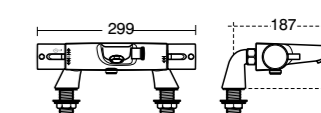

Alto Ecotherm bath shower mixer

Model	Ref.	Price
Metal pin handles and fast fix wall bracket	A5639AA	£408.35