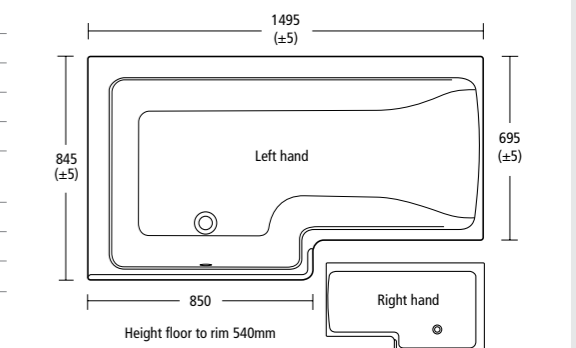

Model (no tap holes)	Ref.	Price
Idealform right hand	E049401	£398.29
Idealform left hand	E049501	£398.29
Idealform Plus+ right hand	E049601	£565.98
Idealform Plus+ left hand	E049701	£565.98
150cm square shower bath front panel	E050601	£142.55
Unilux 70cm end panel	E316901	£62.65
Unilux Plus+ 70cm end panel	E483101	£62.65
Square shower bath screen	E0508EO	£370.34

Left hand bath shown.