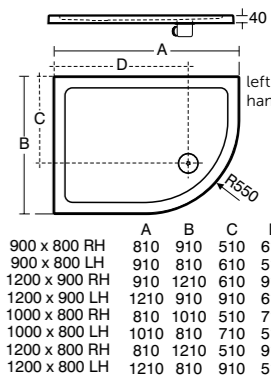

SHOWER TRAYS
SIMPLICITY LOW PROFILE SHOWER TRAYS

Simplicity
Low
profile
square flat
top tray

Model	Ref.	Price
700mm flat top tray and waste	L508501	£130.09
760mm flat top tray and waste	L508601	£131.53
800mm flat top tray and waste	L508701	£151.76
900mm flat top tray and waste	L508801	£205.26
1000mm flat top tray and waste	L508901	£245.71
Adhesive upstand	LV69967	£55.04
1200mm riser kit (for use with trays up to 1200)	L630901	£81.62
Flexible waste pipe	L630801	£12.28

Simplicity
Low
profile
square
upstand tray

Model	Ref.	Price
760mm upstand tray and waste	L511301	£159.00
800mm upstand tray and waste	L511401	£183.56
900mm upstand tray and waste	L511501	£261.61
1200mm riser kit (for use with trays up to 1200)	L630901	£81.62
Flexible waste pipe	L630801	£12.28

Simplicity
Low
profile
rectangular
flat top tray

Model	Ref.	Price
900 x 760 flat top tray and waste	L509001	£205.26
900 x 800 flat top tray and waste	L509101	£212.47
1000 x 800 flat top tray and waste	L509201	£231.28
1200 x 760 flat top tray and waste	L509301	£235.61
1200 x 800 flat top tray and waste	L509401	£250.06
1200 x 900 flat top tray and waste	L509501	£265.97
1400 x 900 flat top tray and waste	L509601	£325.22
1600 x 800 flat top tray and waste	L509701	£426.38
1700 x 750 flat top tray and waste*	L509901	£462.52
Adhesive upstand	LV69967	£55.04
1200mm riser kit (for use with trays up to 1200)	L630901	£81.62
Extension kit (for use with L630901 on trays over 1200)	L631201	£35.86
Flexible waste pipe	L630801	£12.28

*Please note waste position. Measurement in mm.

Simplicity
Low profile
rectangular
top tray**

Model	Ref.	Price
1700 x 700mm flat top tray and waste	L509801	£440.84

Please note waste position.

**Suitable for installations where a bath is being replaced by a shower enclosure.