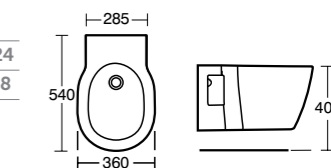

Model	Ref.	Price
One tap hole	E799601	£414.24
Support brackets (pair) with bolts	E006067	£171.28