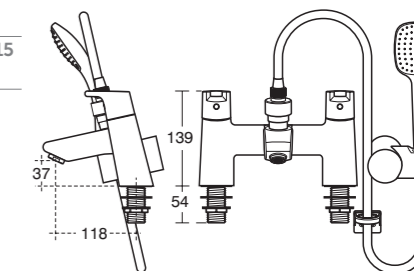

Model	Ref.	Price
Two tap hole with shower kit	B0248AA	£422.15