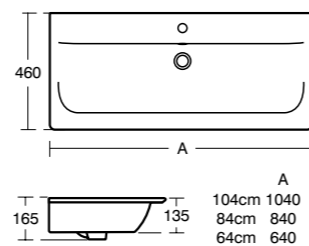

Model	Ref.	Price
104cm, one tap hole	E075201	£428.40
84cm, one tap hole	E075401	£359.10
64cm, one tap hole	E076401	£207.90
Basin fixing set	E015767	£14.40
Contemporary bottle trap	E0079AA	£145.60

For use with vanity units for [E075201](#); [E0821](#) and [E0828](#), for [E075401](#); with [E0819](#) and [E0827](#), for [E076401](#); [E0818](#), [E0826](#) and [E0836](#).