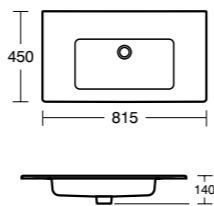

Model	Ref.	Price
80cm, one tap hole	E066901	£214.92

For use with furniture only. Wall hung vanity basin unit **E3241** and **E3242** (see below).