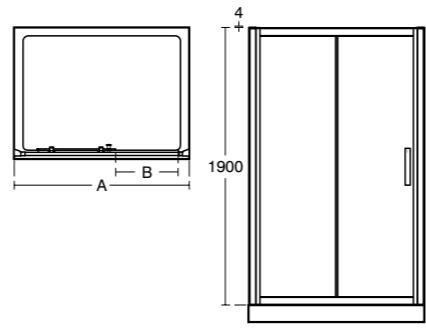

SPECIFICATIONS

Size/mm	Dim. A – Width (mm)	Dim. B – Opening (mm)
1000	950 – 1000	382
1200	1150 – 1200	435
1400	1350 – 1400	535
1700	1650 – 1700	685