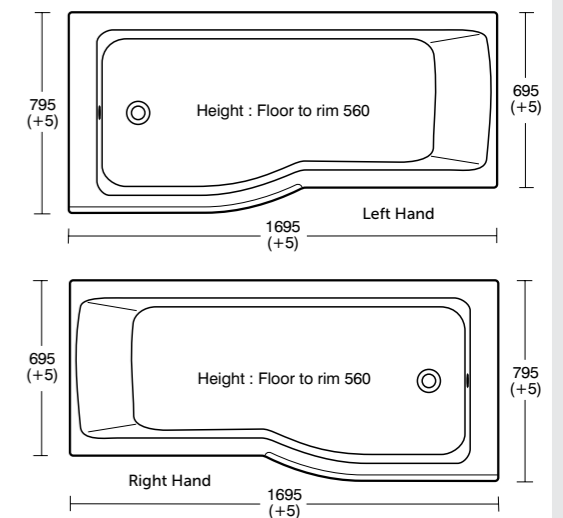

Model	Ref.	Price
170 x 80cm Idealform Plus+ bath, left hand, no tap holes	E114301	£428.40
170 x 80cm Idealform Plus+ bath, right hand, no tap holes	E114501	£428.40
1700mm shower bath panel	E108201	£119.70
Shower bath screen with access panel	E1085EO	£340.20
Unilux 70cm end panel	E316901	£62.65