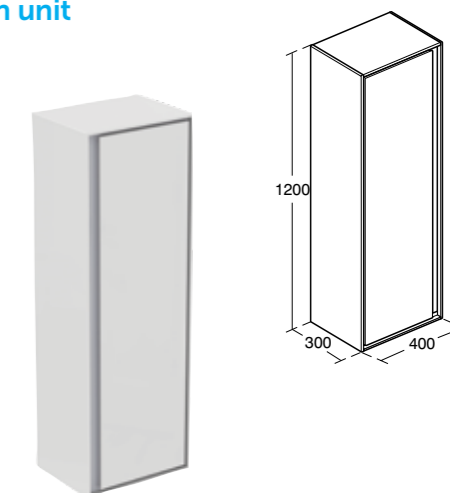

**Concept Air
Half column unit
400mm**

Model	Ref.	Price
400mm half column unit, 1 door	E0834--	£428.40

Column units are reversible and can be hung with left or right hand door opening.

**Concept
Small leg for
vanity unit with
vessel basin**

Model	Ref.	Price
Large leg 330mm*	E044967	£41.90
Small leg 180mm	E043067	£27.94

For use with vessel basin, vanity unit and worktop. Height from floor to rim 840 – 865mm.
*For use with vanity basin and vanity unit. Height from floor to rim 861 – 886mm.