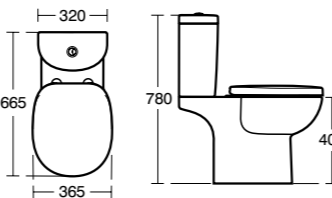

Model	Ref.	Price
Close coupled WC bowl with horizontal outlet	E801501	£246.01
Arc cistern with dual flush valve, 6/4 litres	E786001	£190.52
Arc cistern with dual flush 4/2.6 litres	E785501	£190.52
Seat and cover	E791801	£100.74
Seat and cover, slow closing	E791701	£144.82