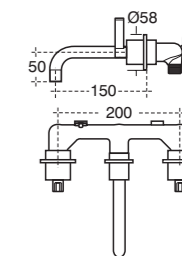

SILVER CLEAN DETAILING, COMPLETE SOLUTIONS

Silver is a unique collection of stunning chrome plated mixers and taps for baths and basins. The fittings have been designed to complement the White collection but are equally suitable for other ranges.

Silver has a choice of single lever or dual control mixer taps.

£381³⁴ ↗

Silver single lever basin mixer

£471⁰² ↗

Silver Basin mixer

Model	Ref.	Price
Single lever, one tap hole, with pop-up waste	E0067AA	£381.34
Single lever, one tap hole, without waste	E0068AA	£370.08

Supplied fitted with a removable 5 litres per minute eco flow regulator.

Silver Basin mixer

Model	Ref.	Price
Dual control, one tap hole, with pop-up waste	E0065AA	£376.85
Dual control, one tap hole, without waste	E0066AA	£370.08

Supplied fitted with a removable 5 litres per minute eco flow regulator.

Silver Vessel basin mixer

Model	Ref.	Price
One tap hole, without waste	E0069AA	£448.63

Supplied fitted with a removable 5 litres per minute eco flow regulator.

Silver Wall basin mixer

Model	Ref.	Price
Dual control, 150mm spout	E0063AA	£471.02
Dual control, 230mm spout	E0064AA	£494.58

Silver Basin mixer

Model	Ref.	Price
Dual control three tap holes, with pop-up waste	E0061AA	£471.02
Dual control, three tap holes, without waste	E0062AA	£459.32

Silver Wall bath filler

Model	Ref.	Price
Dual control, wall hung	E0071AA	£659.44