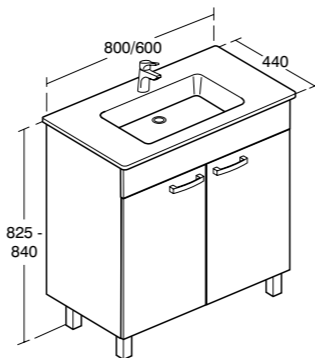

**Tempo
Vanity basin
80cm**

Model	Ref.	Price
80cm, one tap hole	E066901	£214.92

For use with furniture only. Wall hung vanity basin unit **E3241** and **E3242** (see below).

**Tempo
Vanity basin
60/50cm**

Model	Ref.	Price
60cm, one tap hole	E066801	£134.33
50cm, one tap hole	E109901	£110.86

For use with furniture only. Wall hung vanity basin unit 60cm – **E3239**, **E3240**, **E3244**; 50cm – **E1103** and **E1102** (see below).

**Tempo
Vanity basin unit
800/
600mm**

Model	Ref.	Price
800mm vanity unit with two doors and legs	E3241--	£329.22
600mm vanity unit with two doors and legs	E3239--	£293.40
600mm Floor standing vanity unit and 60cm vanity basin pack	E0774--	£429.84

For use with 800mm vanity unit for use with **E066901** vanity basin and 600mm vanity unit for use with **E066801** vanity basin. Includes soft close doors and handles.

**Tempo
Wall hung vanity basin unit 500/
600/800mm**

Model	Ref.	Price
800mm wall hung vanity unit with Two drawers	E3242--	£386.99
600mm wall hung vanity unit with Two drawers	E3240--	£346.55
500mm wall hung vanity unit with Two drawers	E1103--	£270.90
Optional Tempo leg set (set of 2)	E323767	£29.46

800mm vanity unit for use with **E066901** vanity basin; 600mm vanity unit for use with **E066801** vanity basin; 500mm vanity unit for use with **E109901** vanity basin. Includes soft close drawers and handles.

**Tempo
Floor standing vanity basin unit 500/
600mm**

Model	Ref.	Price
600mm floor standing vanity unit with two doors	E3244--	£295.51
500mm floor standing vanity unit with two doors	E1102--	£245.70

600mm vanity unit for use with **E066801** vanity basin; 500mm vanity unit for use with **E109901** vanity basin. Includes soft close doors and handles.

**Tempo
Semi-countertop basin unit
650mm**