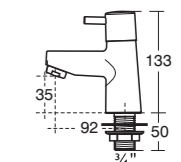

Price includes VAT at 20%.