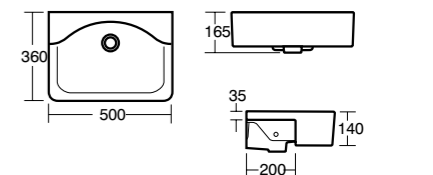

Model	Ref.	Price
50cm, one tap hole, left hand	E779801	£230.03
50cm, one tap hole, right hand	E779901	£230.03
50cm, two tap holes	E779701	£230.03