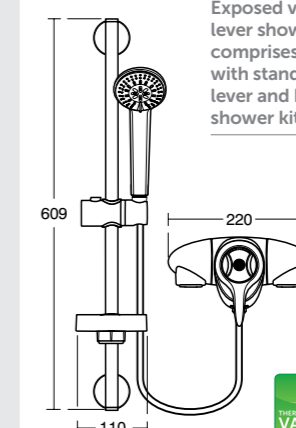

Price includes VAT at 20%.