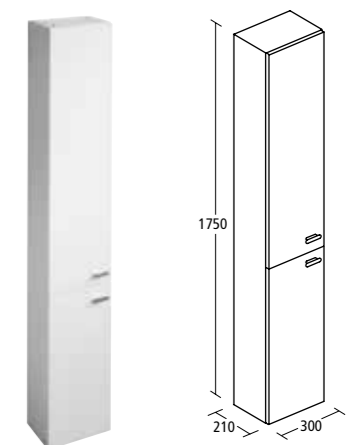

5 internal glass shelves.
Units can be left or right opening.

Concept Space Furniture legs

Model	Ref.	Price
Small individual leg, 180mm	E043067	£27.94
Medium individual leg, 290mm	E044867	£34.93
Large individual leg, 330mm	E044967	£39.91