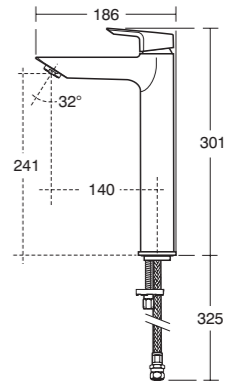

Model	Ref.	Price
Single lever tall basin mixer	A6575AA	£227.14

Supplied fitted with a removable 5 litres per minute eco flow regulator.