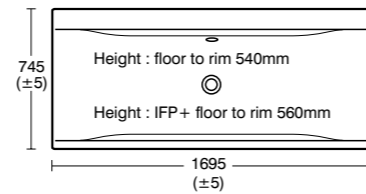

Model	Ref.	Price
Two tap holes	E729901	£373.93
No tap holes	E735801	£373.93
Idealform Plus+, no tap holes	E860401	£461.90
Unilux 170cm front bath panel	E319401	£125.32
Unilux 75cm end bath panel	E319501	£67.13