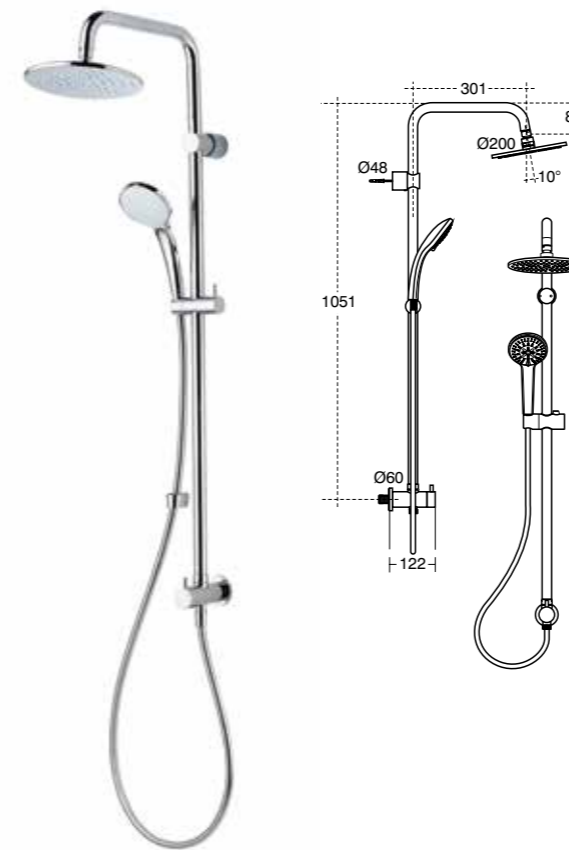

↗ Concept Easybox Slim shower mixer.

↖
Idealrain Pro Cube Dual rainshower

(as shown with Concept Easybox Slim shower mixer)

£1,000³⁹

Idealrain Pro Dual shower system

Model	Ref.	Price
Idealrain Pro Dual shower system with M1 rainshower and M1 handspray for built-in mixers	A6540AA	£544.04