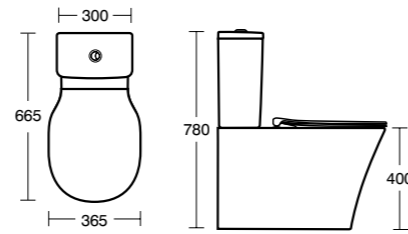

Model	Ref.	Price
WC bowl, close coupled back-to-wall, horizontal outlet	E079801	£302.40
Cistern with dual flush valve, 6/4 litres	E080401	£187.74
Cistern with dual flush valve, 4/2.6 litres	E080601	£187.74
Thin seat & cover	E080901	£98.28
Thin seat & cover, slow close	E081101	£141.12
Slim wrap seat & cover	E081201	£98.28
Slim wrap seat & cover, slow close	E081401	£141.12