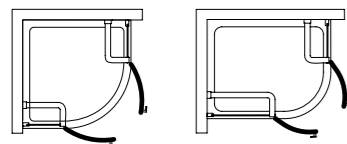

Hinged door opening

Pivot/hinged door with side panel

These doors swing open to offer wide access, which combined with a side panel creates a light and airy showering area.