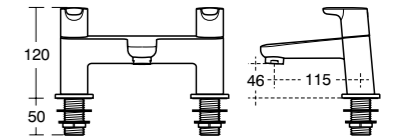

Model	Ref.	Price
Two tap hole bath filler	B9929AA	£268.28