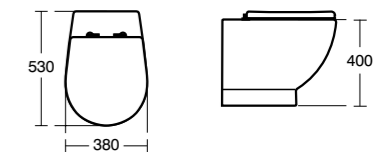

Model	Ref.	Price
Back-to-wall WC bowl with horizontal outlet	E000101	£492.95
Conceala cistern, 6/4 litre flush	S362467	£109.01
Seat and cover	E002101	£183.65