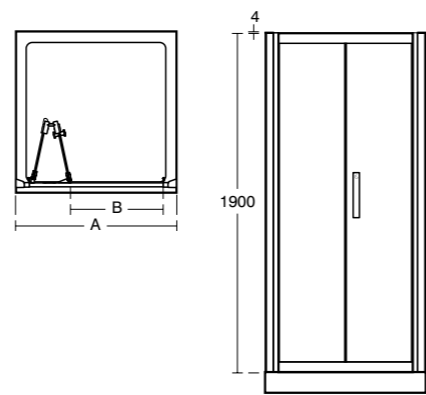

SPECIFICATIONS – DOOR

Size/mm	Dim. A – Width (mm)	Dim. B – Opening (mm)
760	710 – 760	414
800	750 – 800	455
900	850 – 900	556
1000	950 – 1000	609