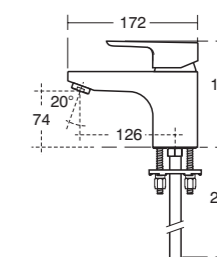

£366⁰⁰ ↘

Tempo bath shower mixer with shower kit

PERFECT CO-ORDINATION

Tempo provides bath fillers and bath shower mixers in both single lever and dual control tap styles. With the same sophisticated curves and clean lines, the range is the natural complement to your Tempo bath.

£313⁴⁸ ↗

Tempo dual control bath filler

Tempo Bath filler

Model	Ref.	Price
One tap hole bath filler	B0732AA	£315.07

Tempo Bath shower mixer

Model	Ref.	Price
Single lever one tap hole bath shower mixer with shower kit	B0733AA	£366.00

Tempo Dual control bath filler

Model	Ref.	Price
Dual control two tap hole bath filler	B0730AA	£313.48

Tempo Dual control bath shower mixer

Model	Ref.	Price
Dual control two tap hole bath shower mixer with shower kit	B0731AA	£366.00

Price includes VAT at 20%.