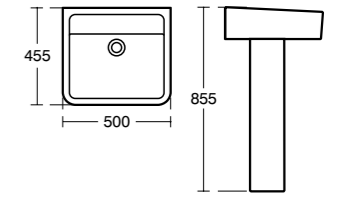

Model	Ref.	Price
50cm, no tap holes	E122401	£247.50
50cm, one tap hole	E122101	£247.50
Full pedestal	E122701	£167.99
Basin fixing set	E015767	£14.40