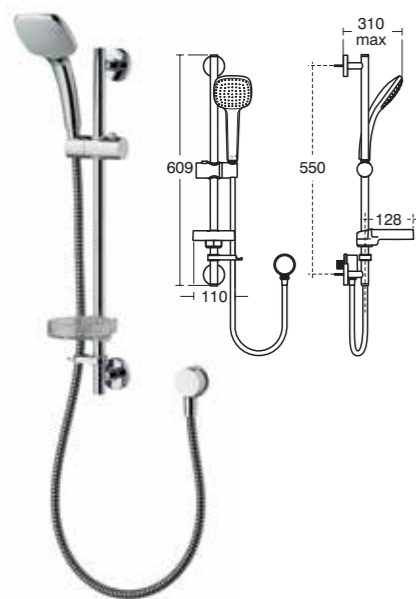

Idealrain Cube M1 shower kit

Model	Ref.	Price
Single-function	B0007AA	£108.12

FEATURES

- ø100mm handspray
- Single-function shower handspray with saturate spray pattern
- Limescale resistant, rub clean nozzles
- 600mm metal slide rail
- 1.35m flexible hose
- Includes hose retaining ring
- Integrated soap dish

Spray pattern