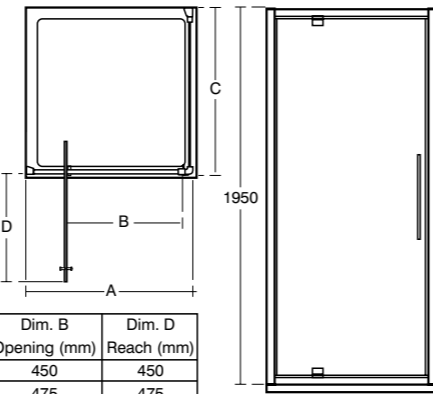

Kubo side panels

Model	Ref.	Price
700mm side panel with Idealclean clear glass	T7367EO	£261.32
760mm side panel with Idealclean clear glass	T7368EO	£276.71
800mm side panel with Idealclean clear glass	T7369EO	£292.08
900mm side panel with Idealclean clear glass	T7370EO	£307.44

- Height 1950mm
- 6mm clear safety glass
- Slimline bright silver frame
- Long and sleek chrome plated handle
- Idealclean treatment
- Concealed fixings with easy click covers and top caps
- Magnetic seals encased in aluminium
- Horizontal adjustment up to 50mm
- Suitable for installation on a tray or wetroom floor
- Unhanded

Side panel	Dim. C Width (mm)
700	655-705
760	715-765
800	755-805
900	855-905

Pivot enclosure	Dim. A Width (mm)	Dim. B Opening (mm)	Dim. D Reach (mm)
700	651-701	450	450
760	711-761	475	475
800	751-801	500	500
900	851-901	550	550

Kubo bifold corner shower enclosure – doors

Model	Ref.	Price
760mm bifold door with Idealclean clear glass	T7375EO	£461.17
800mm bifold door with Idealclean clear glass	T7376EO	£476.54
900mm bifold door with Idealclean clear glass	T7377EO	£507.30

Kubo side panels

Model	Ref.	Price
760mm side panel with Idealclean clear glass	T7368EO	£276.71
800mm side panel with Idealclean clear glass	T7369EO	£292.08
900mm side panel with Idealclean clear glass	T7370EO	£307.44

- Height 1950mm
- 6mm clear safety glass
- Slimline bright silver frame
- Long and sleek chrome plated handle
- Idealclean treatment
- Opens inwards and outwards
- Smooth running wheels
- Concealed fixings with easy click covers and top caps
- Magnetic seals encased in aluminium
- Horizontal adjustment up to 25mm
- Suitable for installation on a tray or wetroom floor
- Unhanded