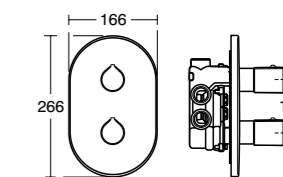

Price includes VAT at 20%.