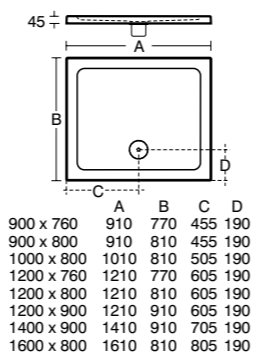

Idealite
Square
flat top
tray

Model	Ref.	Price
760mm flat top low profile tray and waste	L631301	£132.77
800mm flat top low profile tray and waste	L631401	£154.13
900mm flat top low profile tray and waste	L631501	£209.06
1000mm flat top low profile tray and waste	L631601	£254.84
Adhesive upstand	LV69967	£55.04
Flexible waste pipe	L630801	£12.28

Idealite
Square
upstand
tray

Model	Ref.	Price
760mm upstand low profile tray and waste	L633301	£163.31
800mm upstand low profile tray and waste	L633401	£187.70
900mm upstand low profile tray and waste	L633501	£267.06
Flexible waste pipe	L630801	£12.28

Idealite
Rectangular
flat top
tray

Model	Ref.	Price
900 x 760mm flat top low profile tray and waste	L631701	£209.06
900 x 800mm flat top low profile tray and waste	L631801	£216.70
1000 x 800mm flat top low profile tray and waste	L631901	£231.95
1200 x 760mm flat top low profile tray and waste	L632001	£239.58
1200 x 800mm flat top low profile tray and waste	L632101	£254.84
1200 x 900mm flat top low profile tray and waste	L632201	£270.10
1400 x 900mm flat top low profile tray and waste	L632301	£338.75
1600 x 800mm flat top low profile tray and waste	L632401	£483.73
Adhesive upstand	LV69967	£55.04
Flexible waste pipe	L630801	£12.28

Idealite
Rectangular
upstand
tray

Model	Ref.	Price
900 x 760mm upstand low profile tray and waste	L633601	£267.06
1000 x 800mm upstand low profile tray and waste	L633701	£289.93
1200 x 760mm upstand low profile tray and waste	L633801	£297.58
1200 x 800mm upstand low profile tray and waste	L633901	£312.82
1400 x 900mm upstand low profile tray and waste	L634001	£395.22
Adhesive upstand	LV69967	£55.04
Flexible waste pipe	L630801	£12.28

Idealite
Quadrant
flat top
tray