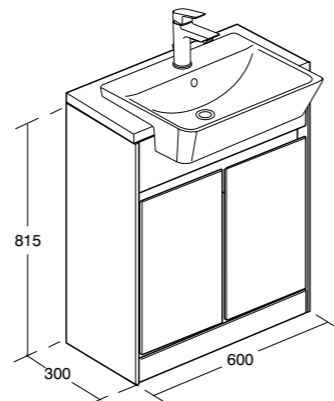

Concept Air
Floor standing
semi-countertop
basin unit
600mm

Model	Ref.	Price
600mm floor standing semi-countertop basin unit, two doors	E0837--	£378.00

Concept Air
Floor standing
WC unit
600mm

Model	Ref.	Price
600mm floor standing WC unit	E1149--	£453.60

Cistern included. Includes dual flush cistern with push button. Adjustable 4/2.6 or 6/4 litre flush. For use with wall hung and back-to-wall WCs. When using a wall hung WC please specify [E006067](#) floor fixing brackets.

Concept Air
Semi-countertop
and WC worktops
1200/600mm

Model	Ref.	Price
1200 x 300mm worktop	E0841--	£93.24
600 x 300mm worktop	E0839--	£69.30

Worktop to be used with semi-countertop unit [E0837](#) unit and WC unit [E1149](#).

Concept Air
Free standing
vanity unit
600mm

Model	Ref.	Price
Free standing vanity unit, two drawers	E0836--	£453.60

Concept Air
Worktop for vanity unit

Model	Ref.	Price
1200 x 440mm worktop	E0852--	£119.70
1000 x 440mm worktop	E0851--	£100.80
800 x 440mm worktop	E0849--	£90.72
600 x 440mm worktop	E0848--	£80.64

For vessel basin installation.