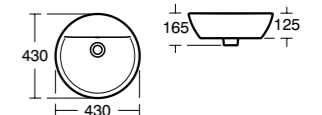

Concept Sphere Vessel basin 42cm

Model	Ref.	Price
42cm, no tap holes	E302501	£411.24

Concept Sphere Vessel basin 43cm with tapdeck

Model	Ref.	Price
43cm, one tap hole	E803901	£235.07

↖
 Concept Arc
 bathrooms (from)