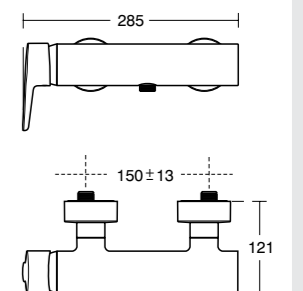

£268²⁸ ↘

Concept bath filler

Concept
Bath filler

Model	Ref.	Price
Two tap hole bath filler	B9929AA	£268.28

Concept
Bath pillar taps

Model	Ref.	Price
Pair bath pillar taps	B9928AA	£143.33

Concept
Bath shower mixer

Model	Ref.	Price
One tap hole bath shower mixer with shower kit	B9990AA	£339.55

Supplied fitted with a removable 8 litres per minute eco flow regulator in handspray.

Concept
Bath shower mixer

Model	Ref.	Price
Two tap hole bath shower mixer with shower kit	B9930AA	£339.55

Supplied fitted with a removable 8 litres per minute eco flow regulator in handspray.

Concept
Bath shower mixer

Model	Ref.	Price
Single lever exposed bath shower mixer	B9989AA	£229.93

Concept
Shower mixer

Model	Ref.	Price
Single lever exposed manual shower mixer	B9991AA	£199.30