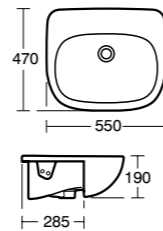

AWARD-WINNING DESIGN

The Jasper Morrison 50cm vessel basin won the Grand Design Award 2007.

Jasper Morrison semi-countertop basin 55cm

Model	Ref.	Price
55cm, one tap hole	E620601	£263.48

Compatible with Tempo Semi-countertop unit, page 143.

Jasper Morrison Vessel basin 50cm

Model	Ref.	Price
50cm, no tap holes	E621001	£439.16

Jasper Morrison Back-to-wall WC suite

Model	Ref.	Price
WC bowl with horizontal outlet	E622101	£362.28
Seat and cover	E620301	£108.74
Seat and cover, slow close	E621401	£147.80
Conceala 2 top inlet cistern with pneumatic dual flush, 6/4 litre flush	S362467	£109.01
Contemporary flushplate	E4437AA	£56.77

For full range of Conceala cisterns see page 53.
Compatible with Tempo WC unit, page 143.

Jasper Morrison Wall hung WC suite

Model	Ref.	Price
WC bowl with horizontal outlet	E621701	£421.91
Seat and cover	E620301	£108.74
Seat and cover, slow close	E621401	£147.80
Conceala 2 top inlet cistern with pneumatic dual flush, 6/4 litre flush	S362467	£109.01
Contemporary flushplate	E4437AA	£56.77
Support frame with bolts	E006067	£171.28

WATERFALL EFFECT

Jasper Morrison's oval spout features a specially designed aerator to deliver a water flow that is reminiscent of a natural waterfall.

Save water, save money.
Our CLICK technology lever handle indicates when you've reached the 50% flow point.

For Jasper Morrison mixers & taps see page 190.