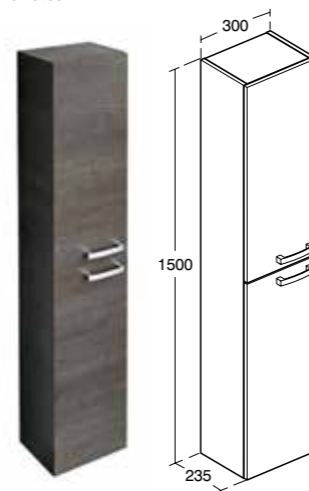

**Tempo
Column unit
300mm**

Model	Ref.	Price
300mm column unit with two doors	E3243--	£311.90

Includes universal LH/RH door, three shelves (one fixed, two adjustable), soft close doors and handles.