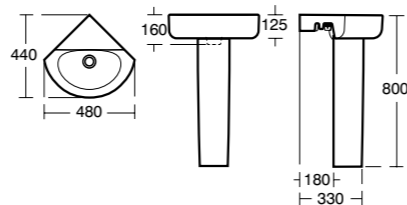

Model	Ref.	Price
45cm, one tap hole	E792801	£115.46
45cm, two tap holes	E792901	£115.46
Cloakroom pedestal	E783801	£75.53
Basin fixing set	E015767	£14.40

For use with Concept corner basin unit E6848-- see page 105.