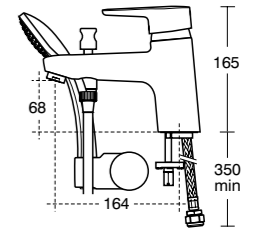

£268²⁸ ↘

Concept bath filler

Concept
Bath filler

Model	Ref.	Price
Two tap hole bath filler	B9929AA	£268.28

Concept
Bath pillar taps

Model	Ref.	Price
Pair bath pillar taps	B9928AA	£143.33

Concept
Bath shower mixer

Model	Ref.	Price
One tap hole bath shower mixer with shower kit	B9990AA	£339.55

Supplied fitted with a removable 8 litres per minute eco flow regulator in handspray.

Concept
Bath shower mixer

Model	Ref.	Price
Two tap hole bath shower mixer with shower kit	B9930AA	£339.55

Supplied fitted with a removable 8 litres per minute eco flow regulator in handspray.

Concept
Bath shower mixer

Model	Ref.	Price
Single lever exposed bath shower mixer	B9989AA	£229.93

Concept
Shower mixer

Model	Ref.	Price
Single lever exposed manual shower mixer	B9991AA	£199.30