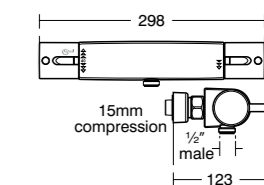

Price includes VAT at 20%.