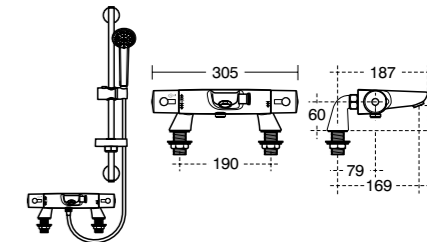

Alto Ecotherm bath shower mixer

Model	Ref.	Price
Bath shower mixer and fast fix wall bracket	A5634AA	£359.46

Alto Ecotherm bath shower mixer

Model	Ref.	Price
Metal pin handles and rim mounting legs	A5638AA	£408.35

Alto Ecotherm bath shower mixer

Model	Ref.	Price
Metal pin handles and fast fix wall bracket	A5639AA	£408.35

Alto Ecotherm HP shower mixer

Model	Ref.	Price
Bar shower mixer with fast fix wall bracket	A4740AA	£169.31

Alto Ecotherm HP shower mixer pack

Model	Ref.	Price
Pack comprises bar shower mixer with fast fix wall bracket and Idealrain S3 three-function shower kit	A4741AA	£253.98