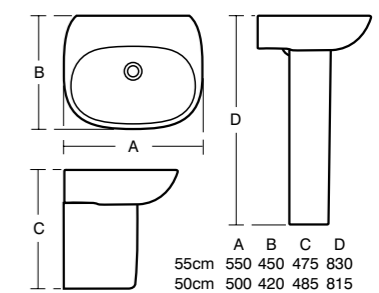

Model	Ref.	Price
55cm, one tap hole	T028001	£97.81
50cm, one tap hole	T031201	£91.28
Full pedestal	T351901	£58.69
Semi-pedestal	T357301	£65.21
Basin fixing set	E015767	£14.40