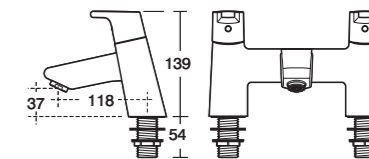

Model	Ref.	Price
Two tap hole	B0247AA	£330.30