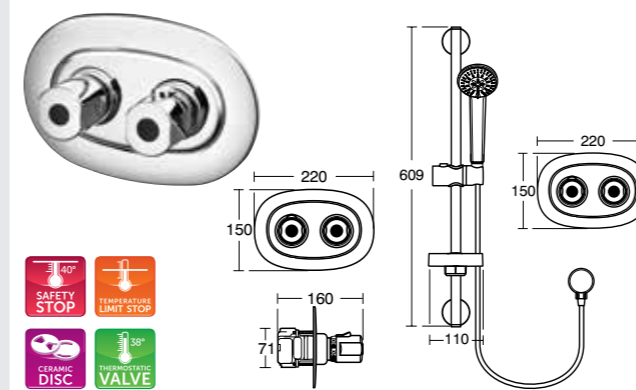

Therm built-in shower pack

Model	Ref.	Price
Pack comprises Therm built-in valve with Idealrain S3 shower kit	A5789AA	£652.33