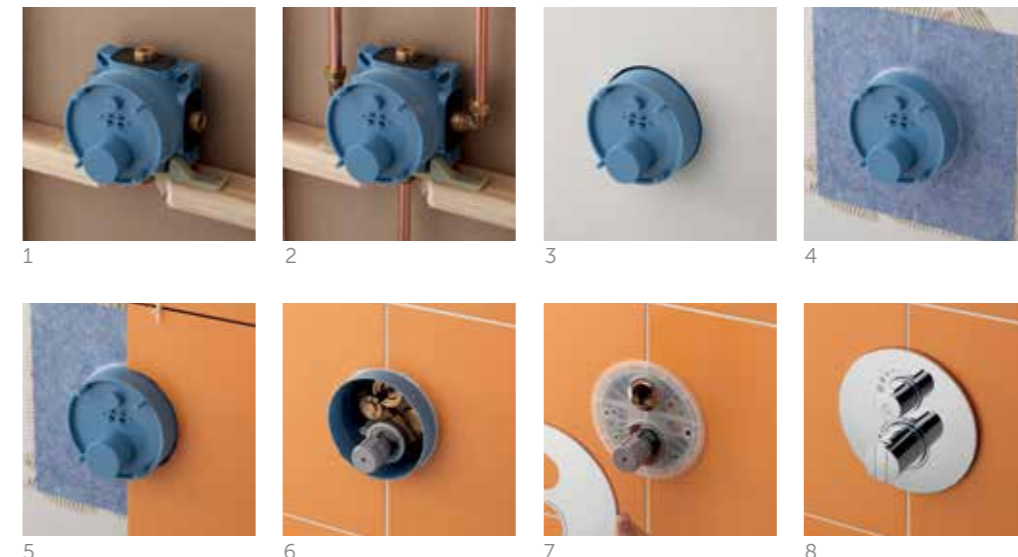

STEP-BY-STEP INSTALLATION GUIDE

1. Fix the mixer body into position.
2. Connect the pipework.
3. Make good the wall by plastering around the mixer up to the plaster guard.
4. Fix the waterproof membrane with tiling adhesive.
5. Tile the wall
6. Trim back the mixer body flush with the tiles.
7. Fit the sealing plate.
8. Attach the faceplate and handles.