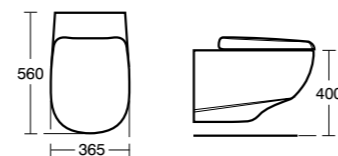

AWARD-WINNING DESIGN

The Jasper Morrison 50cm vessel basin won the Grand Design Award 2007.

Jasper Morrison semi-countertop basin 55cm

Model	Ref.	Price
55cm, one tap hole	E620601	£263.48

Compatible with Tempo Semi-countertop unit, page 143.

Jasper Morrison Vessel basin 50cm

Model	Ref.	Price
50cm, no tap holes	E621001	£439.16

Jasper Morrison Back-to-wall WC suite

Model	Ref.	Price
WC bowl with horizontal outlet	E622101	£362.28
Seat and cover	E620301	£108.74
Seat and cover, slow close	E621401	£147.80
Conceala 2 top inlet cistern with pneumatic dual flush, 6/4 litre flush	S362467	£109.01
Contemporary flushplate	E4437AA	£56.77

For full range of Conceala cisterns see page 53.
Compatible with Tempo WC unit, page 143.

Jasper Morrison Wall hung WC suite

Model	Ref.	Price
WC bowl with horizontal outlet	E621701	£421.91
Seat and cover	E620301	£108.74
Seat and cover, slow close	E621401	£147.80
Conceala 2 top inlet cistern with pneumatic dual flush, 6/4 litre flush	S362467	£109.01
Contemporary flushplate	E4437AA	£56.77
Support frame with bolts	E006067	£171.28

WATERFALL EFFECT

Jasper Morrison's oval spout features a specially designed aerator to deliver a water flow that is reminiscent of a natural waterfall.

Save water, save money.
Our CLICK technology lever handle indicates when you've reached the 50% flow point.

For Jasper Morrison mixers & taps see page 190.