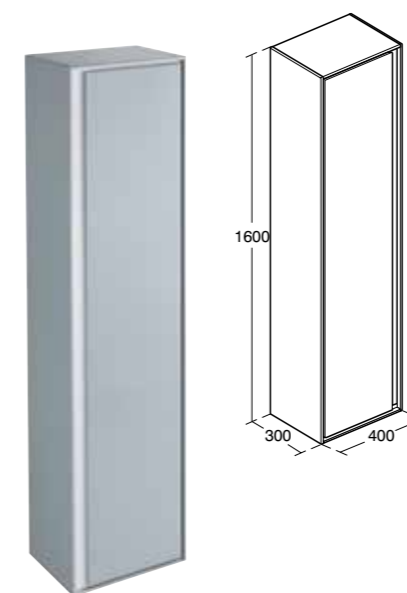

**Concept Air
Column unit
400mm**

Model	Ref.	Price
400mm tall column unit, 1 door	E0832--	£529.20

Column units are reversible and can be hung with left or right hand door opening.