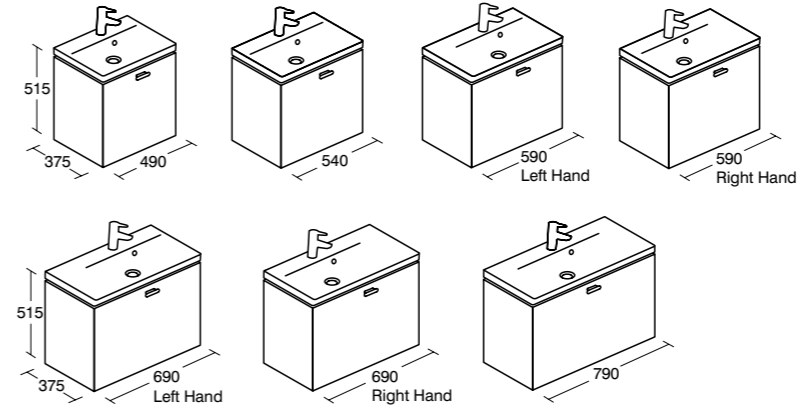

Concept Space wall hung basin units

Model	Space basin	Configuration	Ref.	Price A	Price B
500mm basin unit	50cm	Two drawers	E0312--	£498.92	£559.39
550mm basin unit	55cm	Two drawers	E0313--	£521.08	£584.23
600mm basin unit, left hand	60cm, left hand	Two drawers	E0314--	£566.22	£634.85
600mm basin unit, right hand	60cm, right hand	Two drawers	E0315--	£566.22	£634.85
700mm basin unit left hand	70cm, left hand	Two drawers, 1 shelf	E0316--	£594.20	£666.24
700mm basin unit, right hand	70cm, right hand	Two drawers, 1 shelf	E0317--	£594.20	£666.24
800mm basin unit	80cm	Two drawers	E0318--	£634.63	£711.59