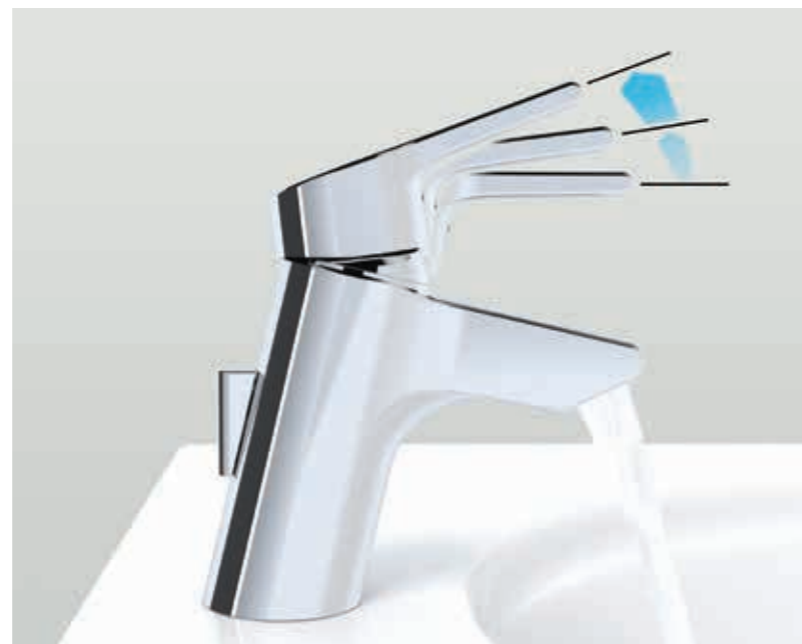

CHOOSE YOUR FITTINGS

At Ideal Standard, we've perfected the next generation of mixers and taps, ensuring you can enjoy unparalleled levels of comfort and control. Inspired by you and your family's needs, these innovations feature everything from technology that allows you to limit flow levels so you can save water and energy to temperature control and Cool Body features for your comfort and safety.

EASY, SPEEDY FITTING

Designed to allow you to fit your mixer from above the basin rather than below, where space is traditionally tight, our TopFix system means installation is fast and easy. The matching bidet mixer is also available with the TopFix system.

SAVE WATER AND ENERGY

All our products have water-saving features built-in. In fact, we were the first company to offer factory fitted flow regulators on our basin mixers. The ingenious CLICK technology in our single lever basin mixer and bidet mixer is designed to help you save water. Just lift the handle until you feel a slight resistance; this tells you you're getting 50% of the mixer's maximum flow. To achieve full flow, simply lift the lever to its maximum.