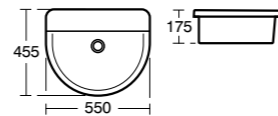

Concept Arc Basin 60/55cm

Model	Ref.	Price
A 60cm one tap hole	E787201	£135.14
B 55cm one tap hole	E785201	£128.20
Full pedestal	E783701	£75.53
Semi-pedestal	E783901	£81.58
Basin fixing set	E015767	£14.40

Concept Arc Handrinse basin 45cm

Model	Ref.	Price
45cm, one tap hole	E796601	£94.66
Cloakroom pedestal	E783801	£75.53
Small semi-pedestal	E784001	£81.58
Basin fixing set	E015767	£14.40

Concept Arc Handrinse basin 35cm

Model	Ref.	Price
35cm, one tap hole, left hand	E798801	£83.12
35cm, one tap hole, right hand	E798901	£83.12
35cm, two tap holes	E793201	£83.12
Cloakroom pedestal	E783801	£75.53
Basin fixing set	E015767	£14.40

Concept Arc Countertop basin 55cm

Model	Ref.	Price
55cm, one tap hole	E797601	£230.03

SPACE SAVING BASINS

To see more go to page 92

Concept Arc Corner handrinse basin 45cm

Model	Ref.	Price
45cm, one tap hole	E792801	£115.46
45cm, two tap holes	E792901	£115.46
Cloakroom pedestal	E783801	£75.53
Basin fixing set	E015767	£14.40
Can be used with Concept Space basin corner unit.		

Concept Space Arc Short projection semi-countertop basin 50cm

Model	Ref.	Price
50cm, one tap hole, left hand	E134401	£230.03
50cm, one tap hole, right hand	E137401	£230.03

Concept Cube Countertop basin 58/50cm

Model	Ref.	Price
58cm basin, one tap hole with overflow	E501501	£230.00
50cm basin, one tap hole with overflow	E501301	£214.13

Concept Cube Countertop basin without tap deck 42cm

Model	Ref.	Price
42cm basin, no tap deck, with overflow	E502701	£198.28

Concept Sphere Countertop basin 48/38cm

Model	Ref.	Price
48cm basin, one tap hole with overflow	E501101	£198.28
38cm basin, one tap hole with overflow	E500801	£178.45

Concept Sphere Countertop basin without tap deck 38cm

Model	Ref.	Price
38cm basin, no tap deck, with overflow	E502301	£178.45