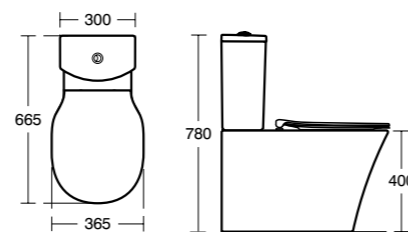

Model	Ref.	Price
WC bowl, close coupled back-to-wall, horizontal outlet	E079801	£302.40
Cistern with dual flush valve, 6/4 litres	E080701	£187.74
Cistern with dual flush valve, 4/2.6 litres	E080801	£187.74
Thin seat & cover	E080901	£98.28
Thin seat & cover, slow close	E081101	£141.12
Slim wrap seat & cover	E081201	£98.28
Slim wrap seat & cover, slow close	E081401	£141.12