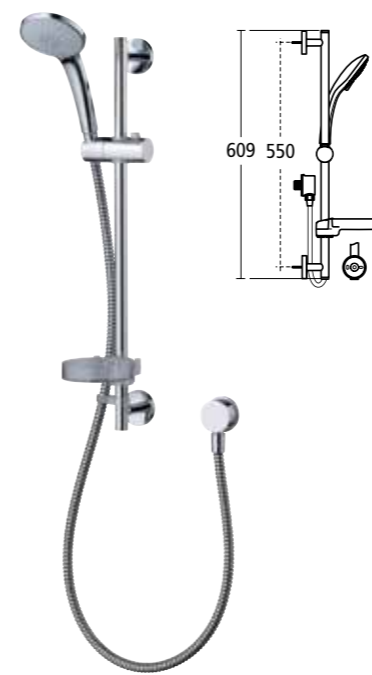

Spray pattern

Idealrain M3 shower kit