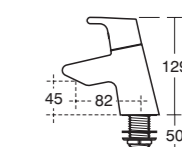

NO MORE DRIPS

No drips and controlled flow and temperature

Active's ceramic disc technology coupled with its quarter turn 'thumb action' handles make it easy to use, giving you precision control of both flow and temperature. With Active, there are no more drips, just pure efficient performance.

For more bath filler options see chart on page 177.

Active Single lever basin mixer

Model	Ref.	Price
One tap hole with pop-up waste	B8062AA	£168.48
One tap hole, without waste	B9209AA	£168.48

Supplied fitted with a removable 5 litres per minute eco flow regulator.

Active Blue Single lever basin mixer

Model	Ref.	Price
One tap hole with pop-up waste	B0245AA	£186.18
One tap hole, without waste	B0246AA	£176.86

Supplied fitted with a removable 5 litres per minute eco flow regulator.

Active Single lever basin pillar taps

Model	Ref.	Price
Pair basin pillar taps	B8074AA	£110.12

Active Single lever bidet mixer

Model	Ref.	Price
One tap hole with pop-up waste	B8064AA	£183.49

Active Single lever bath pillar taps

Model	Ref.	Price
Pair bath pillar taps	B8076AA	£131.02

Active Single lever bath filler

Model	Ref.	Price
One tap hole	B8077AA	£330.30