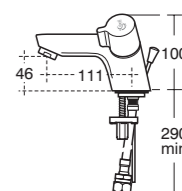

ALTO LONG- LASTING STYLE THAT SAVES YOU WATER

Alto is the ideal choice for a bathroom on a budget while offering impressive performance. The full range of taps and mixers delivers reassuringly accurate water temperatures and provides flow control functionality for the environmentally conscious.

Every fitting features a 5-litres-per-minute aerated flow regulator that complies with water-saving legislation. And the single lever basin mixer incorporates Ideal Standard's CLICK technology, allowing you to select a water-saving 50% flow level as well as the standard full flow.

TOP PROTECTION

To keep your family safe at all times, we've incorporated a temperature limit stop on our basin and bidet fittings. You can choose between four settings, safe in the knowledge that even when the tap is full on, the water will never be too hot.

For more mixers with
CLICK technology see
chart on page 177.

£120²⁸ ↙

Alto single lever
basin mixer

£114⁴⁸ ↗

Alto dual control
basin mixer

Alto
Single lever
basin mixer

Model	Ref.	Price
One tap hole with pop-up waste (high pressure)	B8529AA	£120.28
One tap hole without waste (high pressure)	B9240AA	£112.30
One tap hole with pop-up waste	B9977AA	£120.28

Alto
Bath filler

Model	Ref.	Price
Dual control, two tap holes	B9674AA	£186.65

Alto
Basin mixer

Model	Ref.	Price
Dual control, one tap hole with pop-up waste	B9673AA	£114.48

Supplied fitted with a removable 5 litres per minute eco flow regulator.

Alto
Basin pillar
taps

Model	Ref.	Price
Pair of basin pillar taps	B0349AA	£38.77

Supplied fitted with two removable 4 litres per minute eco flow regulators.

Alto
Bath pillar
taps

Model	Ref.	Price
Pair of bath pillar taps	B0350AA	£45.05

Alto
Bath shower
mixer

Model	Ref.	Price
Dual control, two tap holes complete with shower kit	B9675AA	£207.43