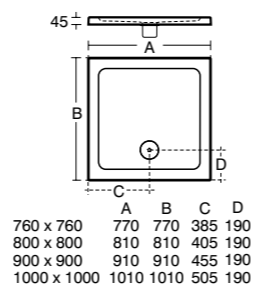

Model	Ref.	Price
760mm flat top low profile tray and waste	L631301	£132.77
800mm flat top low profile tray and waste	L631401	£154.13
900mm flat top low profile tray and waste	L631501	£209.06
1000mm flat top low profile tray and waste	L631601	£254.84
Adhesive upstand	LV69967	£55.04
Flexible waste pipe	L630801	£12.28