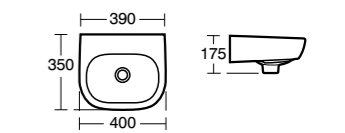

Model	Ref.	Price
40cm handrinse basin, one tap hole	E618001	£135.13
Basin fixing set	E015767	£14.40
Contemporary bottle trap	E0079AA	£145.60