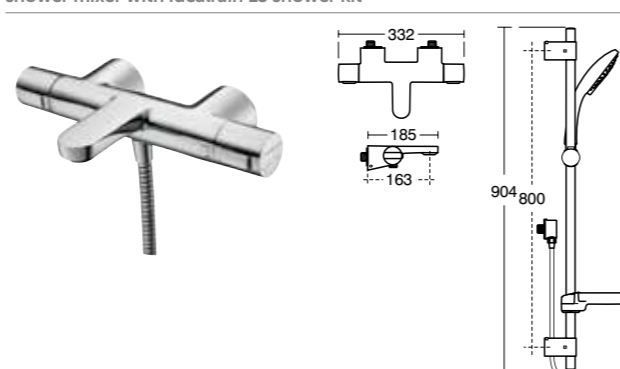

The new dual control ITV represents an evolution in shower mixer design. It is based on proven Ideal Standard valve technology and in addition it offers an enhanced flow rate, greater control, improved safety and refined, contemporary styling.