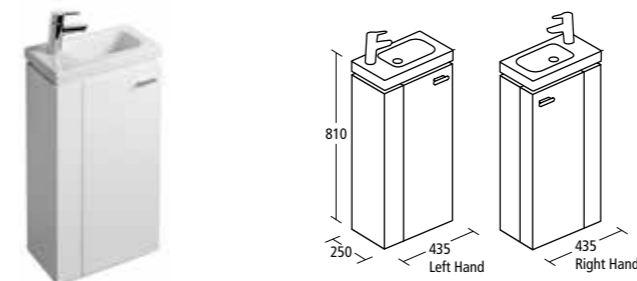

Concept Space floor standing guest basin unit with L shaped door

Model	Ref.	Price A	Price B
450 x 250mm floor standing unit, left hand	E1438--	£316.55	£348.22
450 x 250mm floor standing unit, right hand	E1439--	£316.55	£348.22

One internal shelf.
Removable storage box included with unit.
For use with 45cm guest basin.