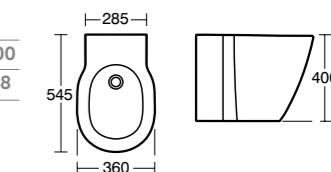

Model	Ref.	Price
One tap hole	E799401	£292.00
Support brackets	E006067	£171.28