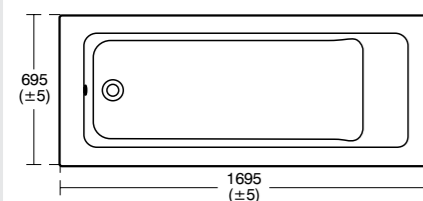

Height: floor to rim
Idealform: 540mm
Idealform Plus+: 560mm