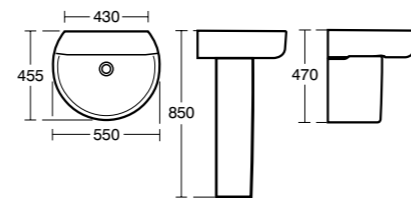

Model	Ref.	Price
55cm, one tap hole	E786201	£128.20
Full pedestal	E783701	£75.53
Semi-pedestal	E783901	£81.58
Basin fixing set	E015767	£14.40