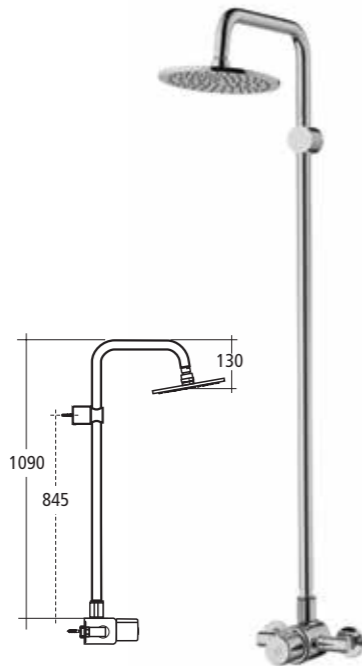

Idealrain M1 rainshower with fixed riser for ITV valve

Model	Ref.	Price
Single-function	A5687AA	£288.50
ITV exposed thermostatic valve	A5322AA	£277.44

FEATURES

- ø200mm rainshower head
- Provides an elegant solution to fixed overhead showering with ITV exposed shower mixer
- Single-function 200mm diameter rainshower
- Limescale resistant, rub clean nozzles
- Removable 12 litres per minute flow regulator
- Suitable for either low or high pressure installations
- Brass body with chrome finish
- Five-year guarantee

Spray pattern