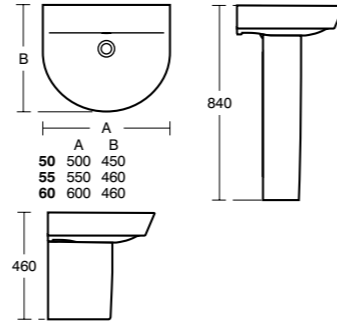

Concept Air
Arc Basin
60/55/50cm

Model	Ref.	Price
60cm, one tap hole	E138501	£129.60
55cm, one tap hole	E138601	£118.80
50cm, one tap hole	E138701	£118.80
Full pedestal	E078101	£81.90
Semi-pedestal	E077201	£83.16
Basin fixing set	E015767	£14.40
Contemporary bottle trap	E0079AA	£145.60

Concept Air
Arc Handrinse
basin
40cm

Model	Ref.	Price
40cm, one tap hole	E138801	£99.00
Full pedestal	E078101	£81.90
Semi-pedestal	E077201	£83.16
Basin fixing set	E015767	£14.40
Contemporary bottle trap	E0079AA	£145.60

Concept Air Arc
Semi-countertop basin
50cm

Model	Ref.	Price
50cm, one tap hole	E138901	£216.00

Can be used with semi-countertop unit [E0837](#) and worktop [E0839](#).

With a full pedestal, Arc basins exude slender elegance while the wall-mounted option enhances the sense of weightlessness.

THE NEXT GENERATION OF STORAGE SOLUTIONS

In so many bathroom design projects, furniture is an afterthought. But to create that beautiful streamlined look, efficient storage is a must. Concept Air offers a fully comprehensive bathroom solution. Our wide range of complementary furniture demonstrates efficiency in function, flexibility in arrangement and variety in style.

We are a proud member of the UK's largest furniture association. Established in 1949, FIRA ensures all of our furniture meets the highest safety and legal standards.

When choosing Concept Air furniture, you can specify open shelves or, to keep your space supremely calm, opt for spacious soft close drawers. Practical can be beautiful.