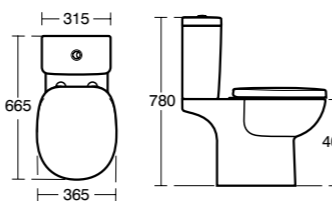

Model	Ref.	Price
Close coupled WC bowl with horizontal outlet	E801501	£246.01
Cube cistern with dual flush valve, 6/4 litres	E785901	£190.52
Cube cistern with dual flush, 4/2.6 litres	E796901	£190.52
Seat and cover	E791801	£100.74
Seat and cover, slow close	E791701	£144.82