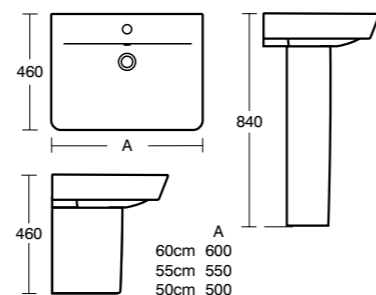

Model	Ref.	Price
60cm, one tap hole	E076601	£136.08
55cm, one tap hole	E076701	£124.74
50cm, one tap hole	E076801	£124.74
Full pedestal	E078101	£81.90
Semi-pedestal	E077201	£83.16
Basin fixing set	E015767	£14.40
Contemporary bottle trap	E0079AA	£145.60

Can be used with basin units for [E076601](#); [E0846](#), for [E076701](#); [E0844](#), for [E076801](#); [E0842](#).