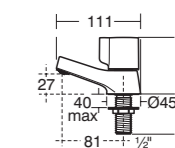

ALTO LONG- LASTING STYLE THAT SAVES YOU WATER

Alto is the ideal choice for a bathroom on a budget while offering impressive performance. The full range of taps and mixers delivers reassuringly accurate water temperatures and provides flow control functionality for the environmentally conscious.

Every fitting features a 5-litres-per-minute aerated flow regulator that complies with water-saving legislation. And the single lever basin mixer incorporates Ideal Standard's CLICK technology, allowing you to select a water-saving 50% flow level as well as the standard full flow.

TOP PROTECTION

To keep your family safe at all times, we've incorporated a temperature limit stop on our basin and bidet fittings. You can choose between four settings, safe in the knowledge that even when the tap is full on, the water will never be too hot.

For more mixers with
CLICK technology see
chart on page 177.

£120²⁸ ↙

Alto single lever
basin mixer

£114⁴⁸ ↗

Alto dual control
basin mixer

Alto
Single lever
basin mixer

Model	Ref.	Price
One tap hole with pop-up waste (high pressure)	B8529AA	£120.28
One tap hole without waste (high pressure)	B9240AA	£112.30
One tap hole with pop-up waste	B9977AA	£120.28

Alto
Bath filler

Model	Ref.	Price
Dual control, two tap holes	B9674AA	£186.65

Alto
Basin mixer

Model	Ref.	Price
Dual control, one tap hole with pop-up waste	B9673AA	£114.48

Supplied fitted with a removable 5 litres per minute eco flow regulator.

Alto
Basin pillar
taps

Model	Ref.	Price
Pair of basin pillar taps	B0349AA	£38.77

Supplied fitted with two removable 4 litres per minute eco flow regulators.

Alto
Bath pillar
taps

Model	Ref.	Price
Pair of bath pillar taps	B0350AA	£45.05

Alto
Bath shower
mixer

Model	Ref.	Price
Dual control, two tap holes complete with shower kit	B9675AA	£207.43