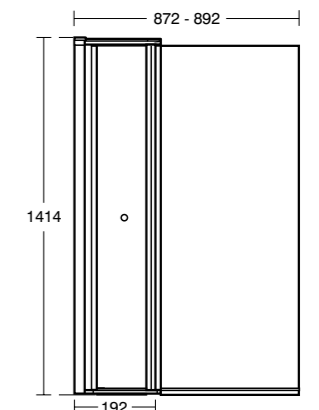

MULTI-FUNCTION ULTRALIGHT

The Concept Air shower bath is beautifully light in design while giving you all the versatility you desire, and the soft arcing backrest provides the ultimate in bathing comfort.

Concept Air Idealform shower baths (from)
£774^{90*}

The sleek yet practical bath shower screen features a handy hinged practical access panel that enables you to turn on the shower before you get in, without getting wet or overreaching. And, when you've finished, it's so much easier to grab a nearby towel.

Concept Air Idealform shower bath 170 x 80cm

Model	Ref.	Price
170 x 80cm Idealform bath, left hand, no tap holes	E108101	£315.00
170 x 80cm Idealform bath, right hand, no tap holes	E108301	£315.00
1700mm shower bath panel	E108201	£119.70
Shower bath screen with access panel	E1085EO	£340.20
Unilux 70cm end panel	E316901	£62.65

Concept Air Idealform Plus+ shower bath 170 x 80cm

Model	Ref.	Price
170 x 80cm Idealform Plus+ bath, left hand, no tap holes	E114301	£428.40
170 x 80cm Idealform Plus+ bath, right hand, no tap holes	E114501	£428.40
1700mm shower bath panel	E108201	£119.70
Shower bath screen with access panel	E1085EO	£340.20
Unilux 70cm end panel	E316901	£62.65

Concept Air Shower bath screen with access panel

Model	Ref.	Price
Shower bath screen with access panel	E1085EO	£340.20

Compatible with Concept Air shower baths only.

*Comprising 170 x 80cm Idealform right hand shower bath; bath screen with access panel, front and end panels; excludes Tesi dual control bath filler; Concept Easybox built-in thermostatic shower Idealrain Cube M3 shower kit. Bath end panel and waste. Price includes VAT at 20%.