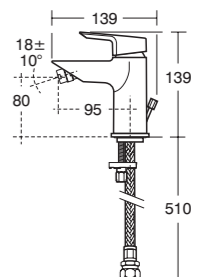

TESI MIXERS ELEGANTLY DIVERSE

Designed by Artefakt and meticulously manufactured in our European factory, Tesi mixers express quality, style and versatility in equal measure. Characterised by clean geometric lines and counterbalanced by soft, round forms, they perfectly complement the stylistic qualities of Tesi ceramics.

There are four basin mixers: tall, mini, standard or built-in. All are wonderfully slim in design and feature a ceramic disc cartridge to control the flow and temperature of water with impeccable precision.

£108⁶⁷ ↗

Tesi single lever basin mixer with pop-up waste

Tesi Basin mixer

Model	Ref.	Price
Single lever basin mixer with pop-up-waste	A6592AA	£108.67
Single lever basin mixer without waste	A6587AA	£97.81

Supplied fitted with a removable 5 litres per minute eco flow regulator.

Tesi Tall basin mixer

Model	Ref.	Price
Single lever tall basin mixer	A6575AA	£227.14

Supplied fitted with a removable 5 litres per minute eco flow regulator.

Tesi Built-in basin mixer

Model	Ref.	Price
Single lever built-in basin mixer kit	A6578AA*	£260.82
Basin mixer built-in kit	A5948NU	£103.03

*Supplied fitted with a removable 5 litres per minute eco flow regulator.
[A6578AA](#) requires kit 1 [A5948NU](#).

Tesi Mini basin mixer

Model	Ref.	Price
Single lever mini basin mixer, without pop-up waste	A6588AA	£92.38

Supplied fitted with a removable 5 litres per minute eco flow regulator.

Tesi Bidet mixer

Model	Ref.	Price
Single lever bidet mixer with pop-up waste	A6589AA	£135.85

Supplied fitted with a removable 5 litres per minute eco flow regulator.