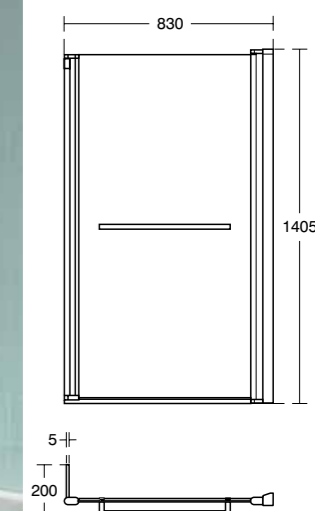

Tempo Cube Shower bath screen

Model	Ref.	Price
Tempo Cube shower bath screen		£280.87

Fits left and right hand baths.