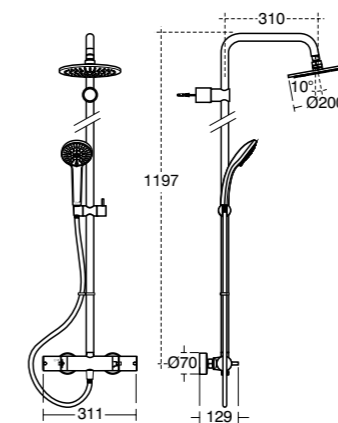

Model	Ref.	Price
Freedom Dual shower with M1 rainshower, fixed riser, M3 handspray and metal pin handles	A6290AA	£691.76