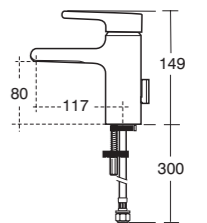

ATTITUDE
AESTHETICS
MEET
PRECISION
PERFORMANCE

Attitude is the ultimate fitting for the modernist. Its clean, minimalist lines combine with state-of-the-art functionality to bring you a highly superior product in looks and performance.

Created by European design team Artefakt, to enhance safety and maximise water saving in your home, Attitude has a range of innovative features including our clever Cool Body technology.

£388²² ↗

Attitude tall single lever basin mixer with classic outlet

TWO
STYLES TO
INDULGE

A choice of outlets from simple stream to waterfall for an indulgent spa experience.

Attitude
Basin mixer –
classic outlet

Model	Ref.	Price
Single lever one tap hole standard basin mixer with classic outlet and pop-up waste	A4592AA	£194.10
Single lever one tap hole standard basin mixer with classic outlet – without waste	A5535AA	£181.62

Supplied fitted with a 5 litres per minute eco flow regulator

Attitude
Basin mixer –
waterfall outlet
high pressure

Model	Ref.	Price
Single lever one tap hole standard basin mixer with waterfall outlet and pop-up waste	A4597AA	£194.10
Single lever one tap hole standard basin mixer with waterfall outlet – without waste	A5536AA	£179.51

Attitude
Tall basin mixer –
classic outlet

Model	Ref.	Price
Single lever one tap hole tall basin mixer with classic outlet – without waste	A4755AA	£388.22

Supplied fitted with a 5 litres per minute eco flow regulator

Attitude
Tall basin mixer –
waterfall outlet
high pressure

Model	Ref.	Price
Single lever one tap hole tall basin mixer with waterfall outlet – without waste	A4756AA	£388.22