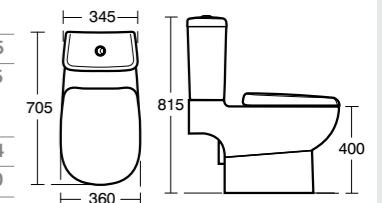

Model	Ref.	Price
WC bowl with horizontal outlet	E622001	£329.35
Close coupled cistern with dual flush valve, 6 or 4 litre flush	E622401	£219.55
Seat and cover	E620301	£108.74
Seat and cover, slow close	E621401	£147.80