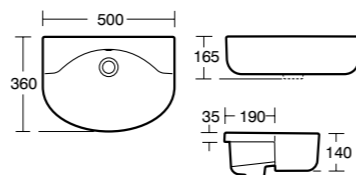

Model	Ref.	Price
50cm, one tap hole, left hand	E134401	£230.03
50cm, one tap hole, right hand	E137401	£230.03