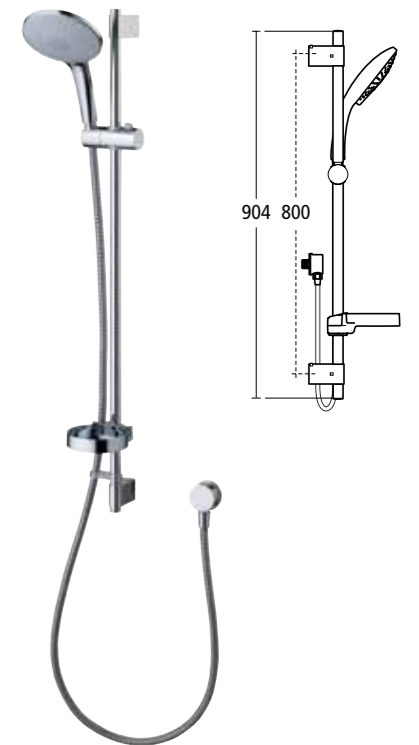

Model	Ref.	Price
Three-function	B9433AA	£199.30

FEATURES

- ø130mm handspray
- Three-function head with saturate, invigorate and concentrate spray patterns
- Limescale resistant, rub clean nozzles
- 900mm metal slide rail
- 1.8m Idealflex hose
- Includes hose retaining ring
- Integrated chrome soap dish

Spray patterns