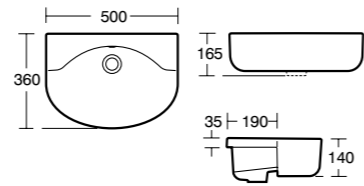

Model	Ref.	Price
50cm, one tap hole, left hand	E134401	£230.03
50cm, one tap hole, right hand	E137401	£230.03