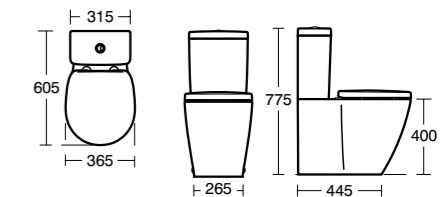

Model	Ref.	Price
Close coupled WC pan (horizontal outlet)	E120601	£318.64
Cube cistern with dual flush, 6/4 litres	E785901	£190.52
Cube cistern with dual flush, 4/2.6 litres	E796901	£190.52
Space seat and cover	E129201	£100.74
Space slow close seat and cover	E129301	£144.82