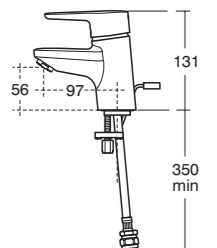

CONCEPT INNOVATIVE TECHNOLOGY AND MODERN DESIGN

This is the latest range of fittings to feature a basin mixer with Blue technology. Concept mixers and taps have been designed to complement the Concept range but would also perfectly enhance other ranges.

They offer a wide choice of innovative fittings that combine distinctive design and high-performance features to guarantee quality, comfort and ease of use.

£390¹⁴ ↗

Concept
Blue basin mixer

BLUE TECHNOLOGY... SAVE WATER – SAVE MONEY

The Blue basin mixers are engineered to use less water and energy thanks to features such as the flow regulator and the fact that less water is held in the tap when it is off. And by saving energy and water, you save money.

For more on our Blue technology see page 175.

Concept Blue basin mixer

Model	Ref.	Price
One tap hole with pop-up waste	B9915AA	£160.97
One tap hole without waste	B9918AA	£150.23

Supplied fitted with a removable 5 litres per minute eco flow regulator.

Concept Blue small basin mixer

Model	Ref.	Price
One tap hole with pop-up waste	B0671AA	£136.31
One tap hole without waste	B0672AA	£130.80

Supplied fitted with a removable 5 litres per minute eco flow regulator.

Concept Basin mixer

Model	Ref.	Price
One tap hole with tube spout	B9994AA	£183.96

Supplied fitted with a removable 5 litres per minute eco flow regulator.

Concept Basin pillar taps

Model	Ref.	Price
Pair basin pillar taps	B9925AA	£118.04

Supplied fitted with two removable 5 litres per minute eco flow regulators.

Concept Bidet mixer

Model	Ref.	Price
Single lever with pop-up waste	B9988AA	£171.70

Supplied fitted with a removable 5 litres per minute eco flow regulator.