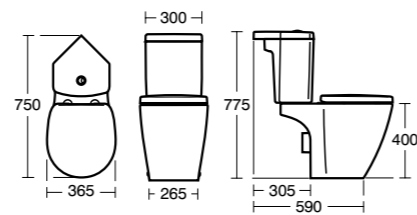

Concept Space Corner WC suite

Model	Ref.	Price
Close coupled WC pan (horizontal outlet)	E120501	£251.94
Corner cistern with dual flush, 6/4 litres	E121201	£223.03
Space seat and cover	E129201	£100.74
Space slow close seat and cover	E129301	£144.82

Concept Space Compact back-to-wall WC suite

Model	Ref.	Price
Compact back-to-wall bowl	E120801	£370.49
Conceala cistern	S362467	£109.01
Space seat and cover	E129201	£100.74
Space slow close seat and cover	E129301	£144.82

For full range of Conceala cisterns see page 53. Compatible with all Concept / Concept Space WC furniture units.

Concept Space Compact wall hung WC suite

Model	Ref.	Price
Compact wall hung bowl	E802501	£374.11
Conceala cistern	S362467	£109.01
Space seat and cover	E129201	£100.74
Space slow close seat and cover	E129301	£144.82

Support brackets (pair) with bolts [E006067](#) £171.28
For full range of Conceala cisterns see page 53. Compatible with all Concept / Concept Space WC furniture units.

Concept Space Compact floor standing bidet

Model	Ref.	Price
Compact floor standing back-to-wall bidet	E120901	£318.64

Concept Space Compact wall hung bidet

Model	Ref.	Price
Compact wall hung bidet	E121001	£414.98
Support brackets (pair) with bolts	E006067	£171.28

THE COLLECTIONS
CONCEPT SPACE