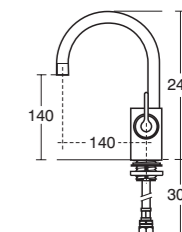

SILVER CLEAN DETAILING, COMPLETE SOLUTIONS

Silver is a unique collection of stunning chrome plated mixers and taps for baths and basins. The fittings have been designed to complement the White collection but are equally suitable for other ranges.

Silver has a choice of single lever or dual control mixer taps.

£381³⁴ ↗

Silver single lever basin mixer

£471⁰² ↗

Silver Basin mixer

Model	Ref.	Price
Single lever, one tap hole, with pop-up waste	E0067AA	£381.34
Single lever, one tap hole, without waste	E0068AA	£370.08

Supplied fitted with a removable 5 litres per minute eco flow regulator.

Silver Basin mixer

Model	Ref.	Price
Dual control, one tap hole, with pop-up waste	E0065AA	£376.85
Dual control, one tap hole, without waste	E0066AA	£370.08

Supplied fitted with a removable 5 litres per minute eco flow regulator.

Silver Vessel basin mixer

Model	Ref.	Price
One tap hole, without waste	E0069AA	£448.63

Supplied fitted with a removable 5 litres per minute eco flow regulator.

Silver Wall basin mixer

Model	Ref.	Price
Dual control, 150mm spout	E0063AA	£471.02
Dual control, 230mm spout	E0064AA	£494.58

Silver Basin mixer

Model	Ref.	Price
Dual control three tap holes, with pop-up waste	E0061AA	£471.02
Dual control, three tap holes, without waste	E0062AA	£459.32

Silver Wall bath filler

Model	Ref.	Price
Dual control, wall hung	E0071AA	£659.44