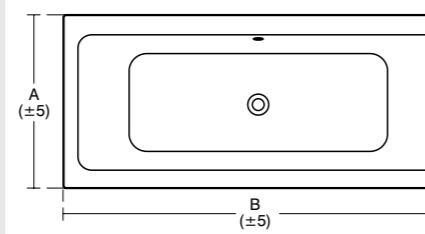

A	B
170 x 75	745	1695
170 x 80	795	1695
180 x 80	795	1795

Height: floor to rim
E258301: 550mm
E258901: 560mm
E146601: 560mm
E258401: 595mm
E259201: 605mm