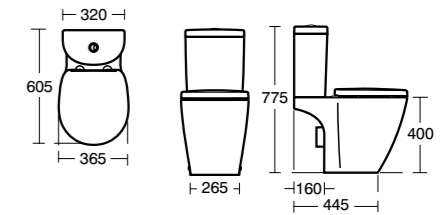

Model	Ref.	Price
Close coupled WC pan (horizontal outlet)	E120501	£251.94
Arc cistern with dual flush, 6/4 litres	E786001	£190.52
Arc cistern with dual flush, 4/2.6 litres	E785501	£190.52
Space seat and cover	E129201	£100.74
Space slow close seat and cover	E129301	£144.82