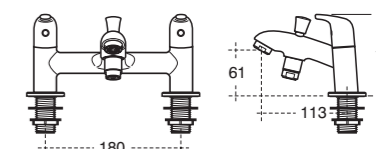

OPUS STYLISH AND GOOD VALUE

Where economy is a priority, the Ideal Standard Opus range of taps and mixers offers customers a robust, quality product with a minimal, modern look. The distinctive streamlined design is both stylish and easy to operate.

£98²¹ ↗

Opus single lever basin mixer with pop-up waste

£146¹⁰ ↗

Opus bath filler

Opus Single lever basin mixer

Model	Ref.	Price
One tap hole with pop-up waste	B0291AA	£98.21
One tap hole, without waste	B0292AA	£79.34

Opus Dual control bath filler

Model	Ref.	Price
Two tap hole dual control bath filler	B0293AA	£146.10

Opus Dual control bath shower mixer

Model	Ref.	Price
Two tap hole dual control bath shower mixer without shower kit	B0294AA	£163.79

BASIN AND BATH WASTES

Basin waste

Model	Ref.	Price
Slotted basin waste with swivel plug	S8733AA	£67.96
Slotted basin waste with 'click' plug	S8803AA	£40.43
Unslotted basin waste with 'click' plug	S8808AA	£40.43
Free flow basin waste	J3291AA	£78.44

Basin chain waste

Model	Ref.	Price
Slotted basin waste with metal plug, chain and stay	E6760AA	£22.75

Basin contemporary bottle trap

Model	Ref.	Price
Contemporary 32 x 75mm seal bottle trap	E0079AA	£145.60

Basin bottle trap

Model	Ref.	Price
32 x 75mm seal bottle trap	E3198AA	£52.26

Bath wastes

Model	Ref.	Price
Bath chain waste with metal plug and overflow	E6790AA	£48.05
Bath pop-up waste assembly – working components	E579567	£91.21
Bath pop-up waste operating handle and waste cover	E5800AA	£55.58
Multiplex bath waste and overflow	K8029AA	£145.36
Combination bath waste and trap with overflow and domed clicker, 1 1/2"	S8840AA	£74.68

Idealfill bath filler

Model	Ref.	Price
Bath pop-up waste and Idealfill assembly – working components	E6791AA	£255.18
Cone Idealfill operating handles	A4021AA	£252.58

Idealflow waste