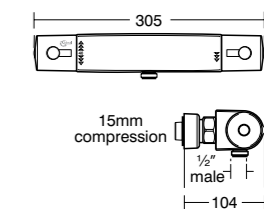

Alto Ecotherm shower mixer

Model	Ref.	Price
Bar shower mixer with metal pin handles and fast fix wall bracket	A5637AA	£222.36