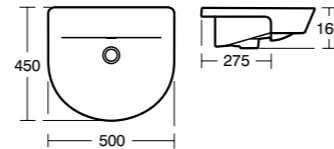

Model	Ref.	Price
50cm, one tap hole	E138901	£216.00

Can be used with semi-countertop unit [E0837](#) and worktop [E0839](#).

With a full pedestal, Arc basins exude slender elegance while the wall-mounted option enhances the sense of weightlessness.

THE NEXT GENERATION OF STORAGE SOLUTIONS

In so many bathroom design projects, furniture is an afterthought. But to create that beautiful streamlined look, efficient storage is a must. Concept Air offers a fully comprehensive bathroom solution. Our wide range of complementary furniture demonstrates efficiency in function, flexibility in arrangement and variety in style.