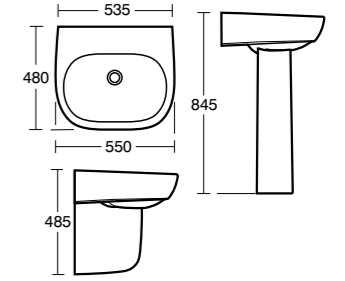

Model	Ref.	Price
55cm, one tap hole	E618701	£186.62
Semi-pedestal	E621301	£118.57
Full pedestal	E621101	£109.80
Basin fixing set	E015767	£14.40