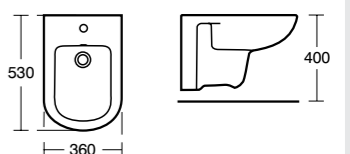

Can be used with Tempo furniture, page 143.

Tempo
Back-to-wall
bidet

Model	Ref.	Price
Floor standing back-to-wall bidet	T509001	£193.70

Tempo
Wall hung
bidet

Model	Ref.	Price
Wall hung bidet	T509501	£290.54
Support frame with bolts for wall hung WC pans	E006067	£171.28