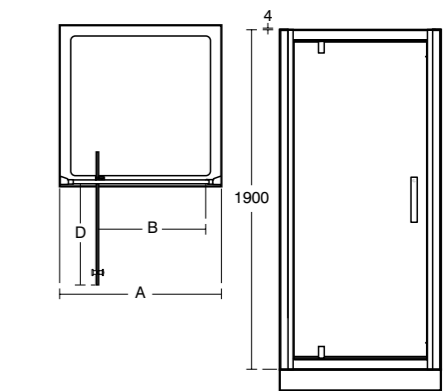

SPECIFICATIONS

Size/mm	Dim. A - Width (mm)	Dim. B - Opening (mm)	Dim. C - Width (mm)
760	710 - 760	490	455
800	750 - 800	520	485
900	850 - 900	600	565
1000	950 - 1000	680	645

Price includes VAT at 20%.