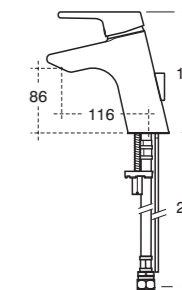

NO MORE DRIPS

No drips and controlled flow and temperature

Active's ceramic disc technology coupled with its quarter turn 'thumb action' handles make it easy to use, giving you precision control of both flow and temperature. With Active, there are no more drips, just pure efficient performance.

For more bath filler options see chart on page 177.

Active Single lever basin mixer

Model	Ref.	Price
One tap hole with pop-up waste	B8062AA	£168.48
One tap hole, without waste	B9209AA	£168.48

Supplied fitted with a removable 5 litres per minute eco flow regulator.

Active Blue Single lever basin mixer

Model	Ref.	Price
One tap hole with pop-up waste	B0245AA	£186.18
One tap hole, without waste	B0246AA	£176.86

Supplied fitted with a removable 5 litres per minute eco flow regulator.

Active Single lever basin pillar taps

Model	Ref.	Price
Pair basin pillar taps	B8074AA	£110.12

Active Single lever bidet mixer

Model	Ref.	Price
One tap hole with pop-up waste	B8064AA	£183.49

Active Single lever bath pillar taps

Model	Ref.	Price
Pair bath pillar taps	B8076AA	£131.02

Active Single lever bath filler

Model	Ref.	Price
One tap hole	B8077AA	£330.30