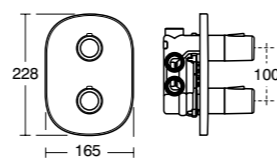

TT Active faceplate (including handles)

Model	Ref.	Price
Faceplate and handles for use with A3969NU TT shower mixer	A4105AA	£233.82
TT built-in thermostatic shower mixer, no faceplate or handles	A3969NU	£263.90
Idealrain M1 shower kit	B9413AA	£95.51