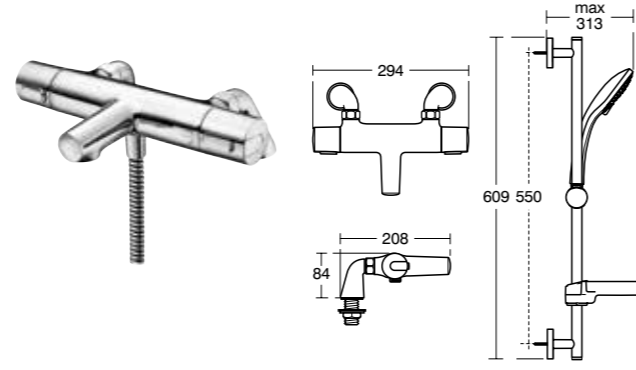

Ceratherm 100 bath shower mixer

Model	Ref.	Price
Bath shower mixer, inc. rim mounting legs	A4815AA	£373.90
Bath shower mixer pack: pack comprises Ceratherm 100 thermostatic bath shower mixer with Idealrain M3 shower kit	A4816AA	£460.31