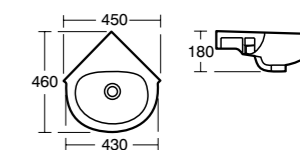

Model	Ref.	Price
45cm, one tap hole	E115001	£118.84
45cm, two tap holes	E116001	£118.84
32 x 75mm seal bottle trap	E3198AA	£52.26
Steel wall hangers (pair)	E501067	£2.24