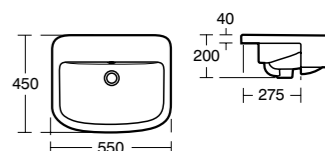

Model	Ref.	Price
55cm, one tap hole	T059001	£145.26
55cm, two tap holes	T059101	£145.26

Can be used with Tempo furniture, page 143.