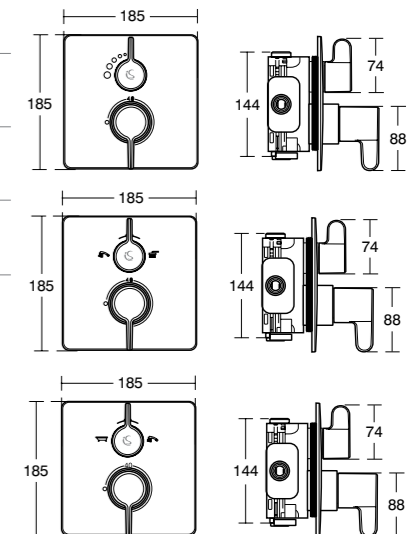

ACCESSIBLE SHOWER

Freedom
Easybox
Slim shower
mixer

Model	Ref.	Price
Built-in thermostatic shower mixer with square faceplate and metal lever handles	A6377AA	£421.24
Built-in thermostatic shower mixer with diverter, square faceplate and metal lever handles	A6378AA	£465.58
Built-in thermostatic bath shower mixer with square faceplate and metal lever handles	A6379AA	£465.58