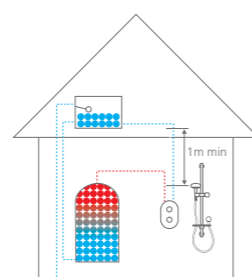

HIGH PRESSURE PUMPED GRAVITY FED SYSTEM

Essentially a gravity fed system, but with the addition of a booster pump, water is delivered to your shower at high pressure for better performance. The water pressure will depend on the pump, but in most cases this will be between 1 bar* and 3 bar. You may need to increase the capacity of your hot and cold water tanks when a pump is fitted.

*1 bar is equivalent to 10 metres height between the bottom of a cold water tank and the top of the showerhead.

Ideal Standard offers an extensive collection of shower mixers and kits, and we are so confident in our reliability and quality that we provide a five-year guarantee. Our commitment to technological innovation means your daily shower is nothing short of pure luxury.

SHOWER MIXERS

See page 278 for a complete at-a-glance overview of all our shower mixers.

STEP 2: SELECT YOUR PREFERRED SHOWER TYPE

There are three types, each giving a different showering experience. The table below shows which of our shower mixers are suitable for your system.