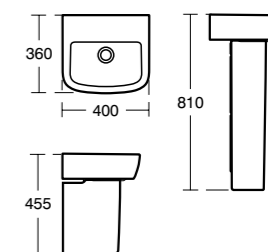

Model	Ref.	Price
40cm, one tap hole	T059301	£65.72
40cm, two tap holes	T059401	£65.72
Handrinse pedestal	T427201	£52.57
Handrinse semi-pedestal	T426701	£52.57
Basin fixing set	E015767	£14.40