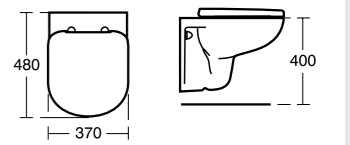

Model	Ref.	Price
Wall hung short projection WC bowl, horizontal outlet	T328801	£273.24
Conceala cistern, 6/4 litre flush	S362467	£109.01
Tempo seat and cover	T679201	£51.89
Tempo seat and cover, slow close	T679301	£95.46
Support frame with bolts for wall hung WC pans	E006067	£171.28

Can be used with Tempo furniture, page 143.