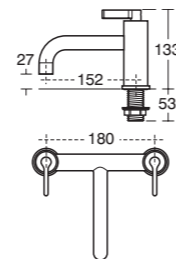

Silver Bath filler

Model	Ref.	Price
Dual control, three tap holes	E0070AA	£583.20

Silver Idealfill Bath filler

Model	Ref.	Price
Low pressure, Idealfill bath filler with pop-up waste combination	E6791AA	£255.18
Operating handles	A3998AA	£322.34

Silver Shower mixer

Model	Ref.	Price
Faceplate and handles	A3642AA	£314.35
TT thermostatic shower mixer	A3969NU	£263.90

Silver Three control bath shower mixer

Model	Ref.	Price
Thermostatic built-in bath shower mixer, two outlet, two-way diverter to bath or shower	A5599AA	£828.20
Thermostatic built-in bath shower mixer, three outlet, two-way diverter to bath, shower or fixed overhead	A5600AA	£870.46

Silver Bath filler

Model	Ref.	Price
Dual control, two tap holes	E0072AA	£459.84

MIXERS & TAPS SILVER

£459⁸⁴
Silver bath filler