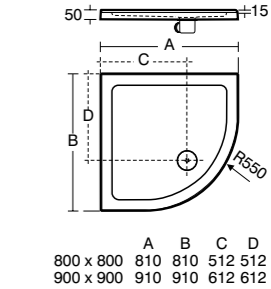

Model	Ref.	Price
800mm quadrant upstand tray and waste	L512301	£187.92
900mm quadrant upstand tray and waste	L512501	£202.36
Quadrant riser kit	L631001	£94.60
Flexible waste pipe	L630801	£12.28