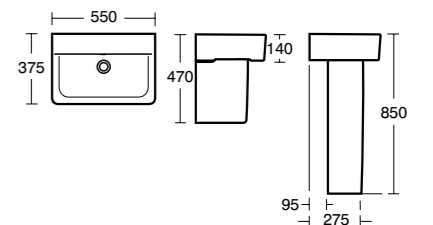

Model	Ref.	Price
55cm, one tap hole	E799201	£128.20
55cm, two tap holes	E788501	£128.20
Full pedestal	E783701	£75.53
Semi-pedestal	E783901	£81.58
Basin fixing set	E015767	£14.40