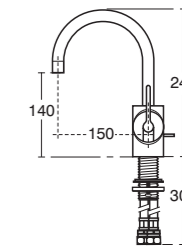

SILVER CLEAN DETAILING, COMPLETE SOLUTIONS

Silver is a unique collection of stunning chrome plated mixers and taps for baths and basins. The fittings have been designed to complement the White collection but are equally suitable for other ranges.

Silver has a choice of single lever or dual control mixer taps.

£381³⁴ ↗

Silver single lever basin mixer

£471⁰² ↗

Silver Basin mixer

Model	Ref.	Price
Single lever, one tap hole, with pop-up waste	E0067AA	£381.34
Single lever, one tap hole, without waste	E0068AA	£370.08

Supplied fitted with a removable 5 litres per minute eco flow regulator.

Silver Basin mixer

Model	Ref.	Price
Dual control, one tap hole, with pop-up waste	E0065AA	£376.85
Dual control, one tap hole, without waste	E0066AA	£370.08

Supplied fitted with a removable 5 litres per minute eco flow regulator.

Silver Vessel basin mixer

Model	Ref.	Price
One tap hole, without waste	E0069AA	£448.63

Supplied fitted with a removable 5 litres per minute eco flow regulator.

Silver Wall basin mixer

Model	Ref.	Price
Dual control, 150mm spout	E0063AA	£471.02
Dual control, 230mm spout	E0064AA	£494.58

Silver Basin mixer

Model	Ref.	Price
Dual control three tap holes, with pop-up waste	E0061AA	£471.02
Dual control, three tap holes, without waste	E0062AA	£459.32

Silver Wall bath filler

Model	Ref.	Price
Dual control, wall hung	E0071AA	£659.44