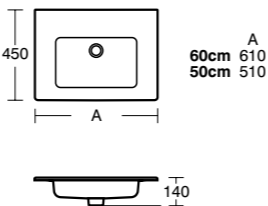

Model	Ref.	Price
60cm, one tap hole	E066801	£134.33
50cm, one tap hole	E109901	£110.86

For use with furniture only. Wall hung vanity basin unit 60cm – **E3239**, **E3240**, **E3244**; 50cm – **E1103** and **E1102** (see below).