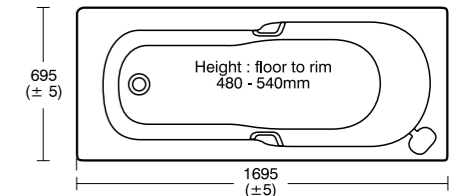

Model	Ref.	Price
170 x 70cm Idealform bath, colour matched hand grips, two tap holes	E410201	£505.49
Uniline 170cm front bath panel	E413001	£125.74
Uniline 70cm end bath panel	E414001	£67.08