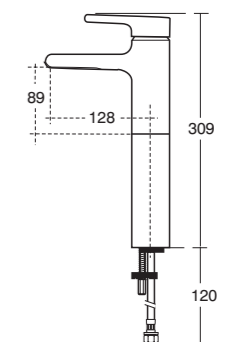

Model	Ref.	Price
Single lever one tap hole tall basin mixer with waterfall outlet – without waste	A4756AA	£388.22