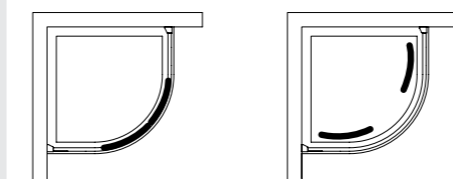

New Connect quadrant shower enclosure

Model	Ref.	Price
800mm quadrant shower enclosure	L6640VA	£368.94
900mm quadrant shower enclosure	L6641VA	£384.31

- Height 1850mm
- 4mm clear safety glass
- Integrated ergonomic handle
- Click and clean
- Smooth running wheels
- Concealed fixings with easy click covers and top caps
- Horizontal adjustment up to 25mm per profile
- Suitable for installation on a tray or wetroom floor
- Unhanded
- 550 degree radius