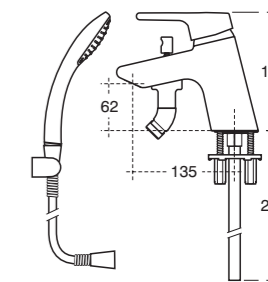

Our temperature control technology ensures safe hot water, and the patented multiport cartridge inside our single lever bath and shower fittings guarantees high performance, even at UK low pressures.

↖ **£422¹⁵**
Active single lever bath shower mixer with shower kit.

Active Bath filler

Model	Ref.	Price
Two tap hole	B0247AA	£330.30

Active Thermostatic bath filler

Model	Ref.	Price
Dual control two tap hole, thermostatic	A4053AA	£587.29

Active Bath shower mixer

Model	Ref.	Price
One tap hole bath shower mixer complete with shower kit	B8078AA	£422.15

Active Thermostatic bath shower mixer

Model	Ref.	Price
Dual control two tap hole, thermostatic mixer complete with shower kit	A4054AA	£780.05

Active Shower mixer

Model	Ref.	Price
Faceplate and handles	A4105AA	£233.82
TT built-in thermostatic shower mixer without faceplate or handles	A3969NU	£263.90

Active Bath shower mixer

Model	Ref.	Price
Two tap hole with shower kit	B0248AA	£422.15