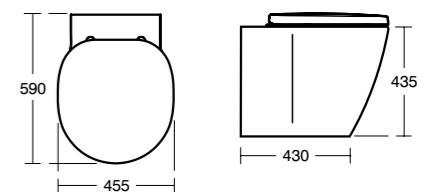

Price includes VAT at 20%.