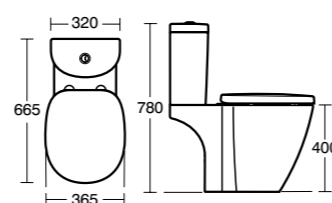

Model	Ref.	Price
Close coupled WC pan (horizontal outlet)	E822901	£237.35
Arc cistern with dual flush, 6/4 litres	E786001	£190.52
Arc cistern with dual flush, 4/2.6 litres	E785501	£190.52
Thin standard seat and cover	E772501	£100.74
Thin slow close seat and cover	E772601	£144.82
Wrap standard seat and cover	E791801	£100.74
Wrap slow close seat and cover	E791701	£144.82