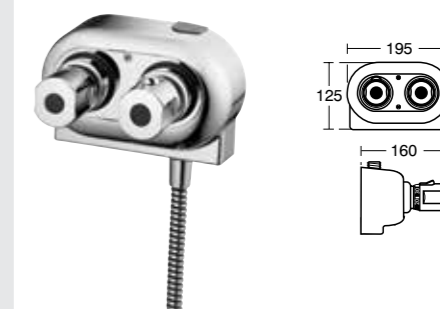

Therm exposed shower mixer

Model	Ref.	Price
Exposed shower mixer	A2158AA	£576.56