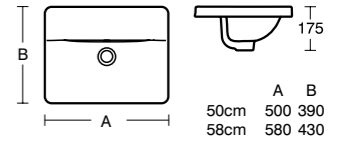

Concept Arc Basin 60/55cm

Model	Ref.	Price
A 60cm one tap hole	E787201	£135.14
B 55cm one tap hole	E785201	£128.20
Full pedestal	E783701	£75.53
Semi-pedestal	E783901	£81.58
Basin fixing set	E015767	£14.40

Concept Arc Handrinse basin 45cm

Model	Ref.	Price
45cm, one tap hole	E796601	£94.66
Cloakroom pedestal	E783801	£75.53
Small semi-pedestal	E784001	£81.58
Basin fixing set	E015767	£14.40

Concept Arc Handrinse basin 35cm

Model	Ref.	Price
35cm, one tap hole, left hand	E798801	£83.12
35cm, one tap hole, right hand	E798901	£83.12
35cm, two tap holes	E793201	£83.12
Cloakroom pedestal	E783801	£75.53
Basin fixing set	E015767	£14.40

Concept Arc Countertop basin 55cm

Model	Ref.	Price
55cm, one tap hole	E797601	£230.03

SPACE SAVING BASINS

To see more go to page 92

Concept Arc Corner handrinse basin 45cm

Model	Ref.	Price
45cm, one tap hole	E792801	£115.46
45cm, two tap holes	E792901	£115.46
Cloakroom pedestal	E783801	£75.53
Basin fixing set	E015767	£14.40
Can be used with Concept Space basin corner unit.		

Concept Space Arc Short projection semi-countertop basin 50cm

Model	Ref.	Price
50cm, one tap hole, left hand	E134401	£230.03
50cm, one tap hole, right hand	E137401	£230.03

Concept Cube Countertop basin 58/50cm

Model	Ref.	Price
58cm basin, one tap hole with overflow	E501501	£230.00
50cm basin, one tap hole with overflow	E501301	£214.13

Concept Cube Countertop basin without tap deck 42cm

Model	Ref.	Price
42cm basin, no tap deck, with overflow	E502701	£198.28

Concept Sphere Countertop basin 48/38cm

Model	Ref.	Price
48cm basin, one tap hole with overflow	E501101	£198.28
38cm basin, one tap hole with overflow	E500801	£178.45

Concept Sphere Countertop basin without tap deck 38cm

Model	Ref.	Price
38cm basin, no tap deck, with overflow	E502301	£178.45