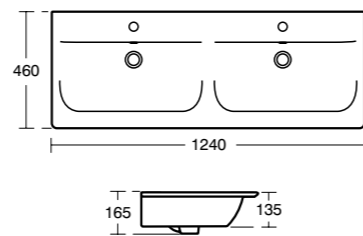

**Concept Air
Cube
Double
vanity basin
124cm**

Model	Ref.	Price
124cm, one tap hole	E075101	£592.20
Basin fixing set	E015767	£14.40
Contemporary bottle trap	E0079AA	£145.60

For use with 1200mm vanity unit [E0822](#).

**Concept Air
Cube
Vanity basin
104/84/64cm**

Model	Ref.	Price
104cm, one tap hole	E075201	£428.40
84cm, one tap hole	E075401	£359.10
64cm, one tap hole	E076401	£207.90
Basin fixing set	E015767	£14.40
Contemporary bottle trap	E0079AA	£145.60

For use with vanity units for [E075201](#); [E0821](#) and [E0828](#), for [E075401](#); with [E0819](#) and [E0827](#), for [E076401](#); [E0818](#), [E0826](#) and [E0836](#).

**Concept Air Cube
Mini vanity basin
54cm**

Model	Ref.	Price
54cm, one tap hole	E076501	£157.50
Basin fixing set	E015767	£14.40
Contemporary bottle trap	E0079AA	£145.60

For use with 500mm vanity unit [E0817](#).

**Concept Air
Cube Basin
60/55/50cm**

Model	Ref.	Price
60cm, one tap hole	E076601	£136.08
55cm, one tap hole	E076701	£124.74
50cm, one tap hole	E076801	£124.74
Full pedestal	E078101	£81.90
Semi-pedestal	E077201	£83.16
Basin fixing set	E015767	£14.40
Contemporary bottle trap	E0079AA	£145.60

Can be used with basin units for [E076601](#); [E0846](#), for [E076701](#); [E0844](#), for [E076801](#); [E0842](#).

TESI TAPS & MIXERS

Concept Air shares key stylistic qualities with many other Ideal Standard products. We recommend the taps and mixers from our Concept, Attitude, Tempo and Tesi ranges. For example, Tesi's comprehensive range of basin and bath mixers are slim, clean and contemporary in design – perfectly reflecting the essence of Concept Air.

**Concept Air
Cube
Handrinse
basin
40cm**

Model	Ref.	Price
40cm, one tap hole	E076901	£103.96
Small full pedestal	E078401	£81.90
Small semi-pedestal	E078201	£83.16
Basin fixing set	E015767	£14.40
Contemporary bottle trap	E0079AA	£145.60