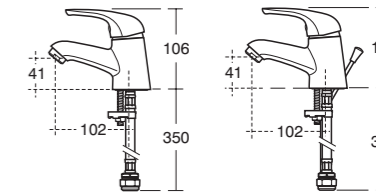

OPUS STYLISH AND GOOD VALUE

Where economy is a priority, the Ideal Standard Opus range of taps and mixers offers customers a robust, quality product with a minimal, modern look. The distinctive streamlined design is both stylish and easy to operate.

£98²¹ ↗

Opus single lever basin mixer with pop-up waste

£146¹⁰ ↗

Opus bath filler

Opus Single lever basin mixer

Model	Ref.	Price
One tap hole with pop-up waste	B0291AA	£98.21
One tap hole, without waste	B0292AA	£79.34

Opus Dual control bath filler

Model	Ref.	Price
Two tap hole dual control bath filler	B0293AA	£146.10

Opus Dual control bath shower mixer

Model	Ref.	Price
Two tap hole dual control bath shower mixer without shower kit	B0294AA	£163.79

BASIN AND BATH WASTES

Basin waste

Model	Ref.	Price
Slotted basin waste with swivel plug	S8733AA	£67.96
Slotted basin waste with 'click' plug	S8803AA	£40.43
Unslotted basin waste with 'click' plug	S8808AA	£40.43
Free flow basin waste	J3291AA	£78.44

Basin chain waste

Model	Ref.	Price
Slotted basin waste with metal plug, chain and stay	E6760AA	£22.75

Basin contemporary bottle trap

Model	Ref.	Price
Contemporary 32 x 75mm seal bottle trap	E0079AA	£145.60

Basin bottle trap

Model	Ref.	Price
32 x 75mm seal bottle trap	E3198AA	£52.26

Bath wastes

Model	Ref.	Price
Bath chain waste with metal plug and overflow	E6790AA	£48.05
Bath pop-up waste assembly – working components	E579567	£91.21
Bath pop-up waste operating handle and waste cover	E5800AA	£55.58
Multiplex bath waste and overflow	K8029AA	£145.36
Combination bath waste and trap with overflow and domed clicker, 1 1/2"	S8840AA	£74.68

Idealfill bath filler

Model	Ref.	Price
Bath pop-up waste and Idealfill assembly – working components	E6791AA	£255.18
Cone Idealfill operating handles	A4021AA	£252.58

Idealflow waste