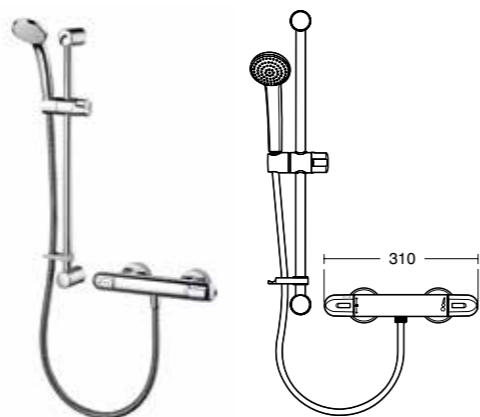

Therm built-in thermostatic shower pack
£652³³

The assured contemporary design of the dual control Therm reflects the precision of its function. Accurate thermostatic control ensures the water temperature you select is maintained even if the pressure fluctuates when water is used elsewhere in your home.