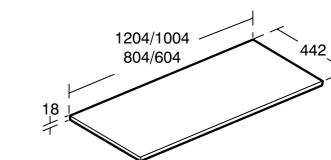

Model	Ref.	Price
1200 x 440mm worktop	E0852--	£119.70
1000 x 440mm worktop	E0851--	£100.80
800 x 440mm worktop	E0849--	£90.72
600 x 440mm worktop	E0848--	£80.64

For vessel basin installation.