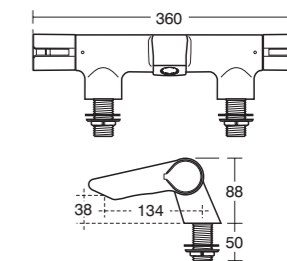

Our temperature control technology ensures safe hot water, and the patented multiport cartridge inside our single lever bath and shower fittings guarantees high performance, even at UK low pressures.

↖ **£422¹⁵**
Active single lever bath shower mixer with shower kit.

Active Bath filler

Model	Ref.	Price
Two tap hole	B0247AA	£330.30

Active Thermostatic bath filler

Model	Ref.	Price
Dual control two tap hole, thermostatic	A4053AA	£587.29

Active Bath shower mixer

Model	Ref.	Price
One tap hole bath shower mixer complete with shower kit	B8078AA	£422.15

Active Thermostatic bath shower mixer

Model	Ref.	Price
Dual control two tap hole, thermostatic mixer complete with shower kit	A4054AA	£780.05

Active Shower mixer

Model	Ref.	Price
Faceplate and handles	A4105AA	£233.82
TT built-in thermostatic shower mixer without faceplate or handles	A3969NU	£263.90

Active Bath shower mixer

Model	Ref.	Price
Two tap hole with shower kit	B0248AA	£422.15