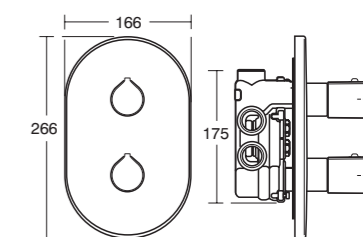

Model	Ref.	Price
Faceplate and handles	A4105AA	£233.82
TT built-in thermostatic shower mixer without faceplate or handles	A3969NU	£263.90