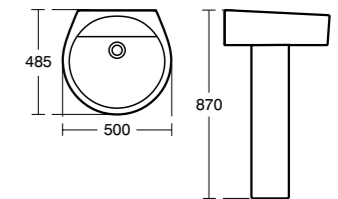

Model	Ref.	Price
50cm, one tap hole	E000701	£247.50
Full pedestal	E001501	£167.99
Basin fixing set	E015767	£14.40