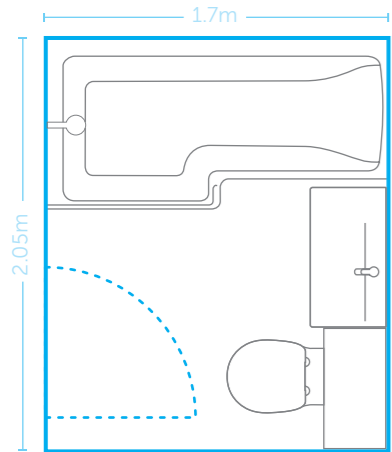

CONCEPT SPACE SMARTER SPACE

Concept Space is designed to help you get more out of your bathroom. This one room needs to provide an invigorating shower for dad, bath time for the kids and a sanctuary for mum. Using Concept Space products, every spare inch has been utilised to meet everyone's demands without feeling cramped or compromising on style.

The next few pages show some typical plans designed to get you rethinking your own space.