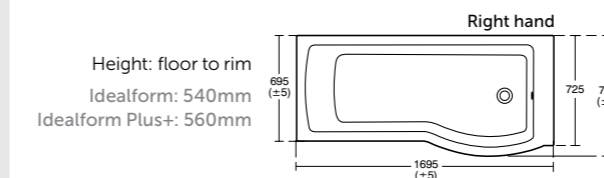

Tempo Arc bath 170 x 70cm

Idealform baths	Ref.	Price
170 x 70cm rectangular bath, no tap holes	E256301	£221.96
170 x 70cm rectangular bath, two tap holes	E256401	£221.96
Unilux 170cm front bath panel	E319401	£125.32
Unilux 70cm end bath panel	E316901	£62.65

Water-saving bath	Ref.	Price
170 x 70cm rectangular water-saving bath, no tap holes	E256501	£221.96

Idealform Plus+ bath	Ref.	Price
170 x 70 Idealform Plus+ rectangular bath, no tap holes	E257201	£358.96
Unilux Plus+ 170cm front bath panel	E479701	£125.32
Unilux Plus+ 70cm end bath panel	E483101	£62.65

Height: floor to rim
Idealform: 540mm
Idealform Plus+: 560mm

Tempo Cube bath 170 x 70cm, 170 x 75cm

Idealform baths	Ref.	Price
170 x 70cm rectangular bath, no tap holes	E258001	£267.17
170 x 75cm rectangular bath, no tap holes	E258201	£280.87
Unilux 170cm front bath panel	E319401	£125.32
Unilux 70cm end bath panel	E316901	£62.65
Unilux 75cm end bath panel	E319501	£67.13

Water-saving bath	Ref.	Price
170 x 70cm rectangular water-saving bath, no tap holes	E258101	£267.17

Idealform Plus+ baths	Ref.	Price
170 x 70 Idealform Plus+ rectangular bath, no tap holes	E258501	£404.18
170 x 75 Idealform Plus+ rectangular bath, no tap holes	E258701	£417.88
Unilux Plus+ 170cm front bath panel	E479701	£125.32
Unilux Plus+ 70cm end bath panel	E483101	£62.65
Unilux Plus+ 75cm end bath panel	E483201	£62.65

Height: floor to rim
Idealform: 540mm
Idealform Plus+: 560mm

Tempo Arc Double-ended bath 170 x 75cm

Idealform bath	Ref.	Price
170 x 75cm double-ended bath, no tap holes	E256601	£243.89
Uniline 170cm front bath panel	E413001	£125.74
Uniline 75cm end bath panel	E419001	£67.08