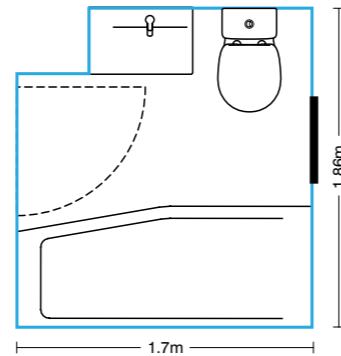

In this compact bathroom every product has a part to play. The Spacemaker bath is angled to allow for the width of the door frame. The basin is handed so it can sit snug into the corner and its short projection leaves space for the user to step back and open the drawer. The compact WC opens up the space and makes it feel less cramped.

SLIMMER BY DESIGN

Because everyone's space is different, Concept was designed by Robin Levien to provide huge flexibility and choice. Concept Space is the natural development of that idea and adds another dimension to the Concept range. These products don't just solve space problems – they help you achieve the bathroom design you want.