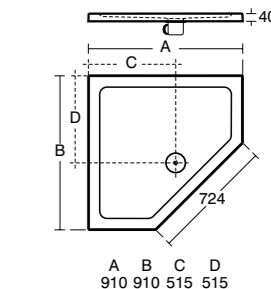

Model	Ref.	Price
900mm pentagon flat top tray and waste	L511101	£216.82
Adhesive upstand	LV69967	£55.04
1200mm riser kit (for use with trays up to 1200mm)	L630901	£81.62
Flexible waste pipe	L630801	£12.28