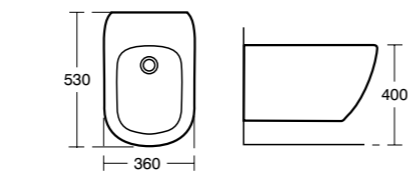

Model	Ref.	Price
Wall hung bidet, one taphole	T350401	£306.47
Support frame with bolts	E006067	£171.28