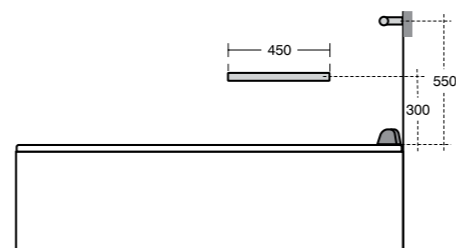

Concept Freedom Idealform Plus+ 170 x 80cm bath

Model	Ref.	Price
170 x 80cm Idealform Plus+, left hand bath	E108701	£482.52
170 x 80cm Idealform Plus+, right hand bath	E108801	£482.52
Concept Freedom headrest – grey	E109267	£117.37
45cm support rail	E1093AA	£143.45
60cm support rail	E1094AA	£208.66
1700mm front bath panel	E109601	£123.90
800mm end bath panel	E109701	£65.21

Bath includes clicker waste

Positioning of the rails is advisory and should be positioned according to height and preference.