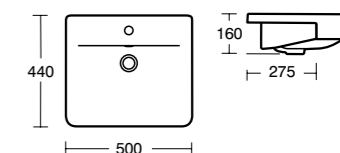

**Concept Air
Cube
Double
vanity basin
124cm**

Model	Ref.	Price
124cm, one tap hole	E075101	£592.20
Basin fixing set	E015767	£14.40
Contemporary bottle trap	E0079AA	£145.60

For use with 1200mm vanity unit [E0822](#).

**Concept Air
Cube
Vanity basin
104/84/64cm**

Model	Ref.	Price
104cm, one tap hole	E075201	£428.40
84cm, one tap hole	E075401	£359.10
64cm, one tap hole	E076401	£207.90
Basin fixing set	E015767	£14.40
Contemporary bottle trap	E0079AA	£145.60

For use with vanity units for [E075201](#); [E0821](#) and [E0828](#), for [E075401](#); with [E0819](#) and [E0827](#), for [E076401](#); [E0818](#), [E0826](#) and [E0836](#).

**Concept Air Cube
Mini vanity basin
54cm**

Model	Ref.	Price
54cm, one tap hole	E076501	£157.50
Basin fixing set	E015767	£14.40
Contemporary bottle trap	E0079AA	£145.60

For use with 500mm vanity unit [E0817](#).

**Concept Air
Cube Basin
60/55/50cm**

Model	Ref.	Price
60cm, one tap hole	E076601	£136.08
55cm, one tap hole	E076701	£124.74
50cm, one tap hole	E076801	£124.74
Full pedestal	E078101	£81.90
Semi-pedestal	E077201	£83.16
Basin fixing set	E015767	£14.40
Contemporary bottle trap	E0079AA	£145.60

Can be used with basin units for [E076601](#); [E0846](#), for [E076701](#); [E0844](#), for [E076801](#); [E0842](#).

TESI TAPS & MIXERS

Concept Air shares key stylistic qualities with many other Ideal Standard products. We recommend the taps and mixers from our Concept, Attitude, Tempo and Tesi ranges. For example, Tesi's comprehensive range of basin and bath mixers are slim, clean and contemporary in design – perfectly reflecting the essence of Concept Air.

**Concept Air
Cube
Handrinse
basin
40cm**

Model	Ref.	Price
40cm, one tap hole	E076901	£103.96
Small full pedestal	E078401	£81.90
Small semi-pedestal	E078201	£83.16
Basin fixing set	E015767	£14.40
Contemporary bottle trap	E0079AA	£145.60