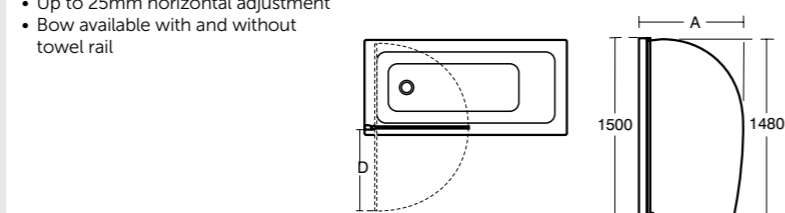

SPECIFICATIONS

Model	Dim. A – Width (mm)	Dim. B – Width (mm)	Dim. D – Reach (mm)
Sail	875 – 895		785

- Height 1500mm
- 6mm clear safety glass
- Polished silver finish
- 180 degree opening – inwards and out
- Rise and fall for easy opening
- Concealed fixings and top caps
- Up to 25mm horizontal adjustment
- Bow available with and without towel rail