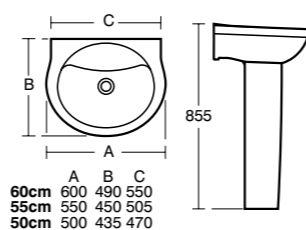

Alto Pedestal basin 60/55/50cm

Model	Ref.	Price
60cm, one tap hole	E746501	£80.09
55cm, one tap hole	E745501	£70.12
55cm, two tap holes	E745601	£70.12
50cm, one tap hole	E744501	£70.12
50cm, two tap holes	E744601	£70.12
Full pedestal	E740201	£58.96
Basin fixing set with 14cm rag bolts for solid walls	E007067	£14.08

Alto Semi-pedestal basin 60/55/50cm

Model	Ref.	Price
60cm, one tap hole	E746501	£80.09
55cm, one tap hole	E745501	£70.12
55cm, two tap holes	E745601	£70.12
50cm, one tap hole	E744501	£70.12
50cm, two tap holes	E744601	£70.12
Semi-pedestal for 60/55cm basins	E749501	£75.74
Semi-pedestal for 50cm basins	E750201	£75.74
Basin fixing set with 14cm rag bolts for solid walls	E007067	£14.08

Alto Handrinse basin 45cm

Model	Ref.	Price
45cm, handrinse basin, one tap hole	E742501	£55.14
45cm, handrinse basin, two tap holes	E742601	£55.14
Handrinse full pedestal	E020001	£45.49
Handrinse semi-pedestal	E750201	£75.74
Basin fixing set with 14cm rag bolts for solid walls	E007067	£14.08

Alto Semi-countertop basin 55cm

Model	Ref.	Price
55cm, one tap hole	E758501	£137.77
55cm, two tap holes	E758601	£137.77

Suitable for use with Tempo furniture, see page 143.

Alto Close coupled WC suite

Model	Ref.	Price
Close coupled WC bowl with horizontal outlet	E754301	£112.69
Cistern with dual flush valve, 6/4 litres	E751401	£112.69
Cistern with dual flush valve, 4/2.6 litres	E754401	£112.69
Seat and cover	E759001	£48.47
Slow close seat and cover	E759401	£68.24

Alto Back-to-wall WC suite

Model	Ref.	Price
Back-to-wall WC bowl with horizontal outlet	E757301	£200.29
Seat and cover	E759001	£48.47
Slow close seat and cover	E759401	£68.24
Conceala 2 top inlet cistern with pneumatic dual flush, 6/4 litre flush	S362467	£109.01
Contemporary flushplate	E4437AA	£56.77