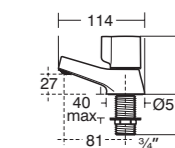

Alto
Bath shower
mixer

Model	Ref.	Price
Dual control, two tap holes complete with shower kit	B9675AA	£207.43

CONE SLEEK, MINIMALIST AND HIGHLY EFFICIENT

Designed by Robin Levien, Royal Designer for Industry. Cone features our innovative ceramic disc technology for optimum temperature and flow control, with one simple movement. Its precision also means it's drip free so there's no wastage.