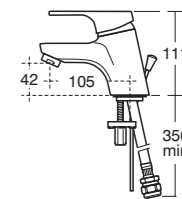

For more mixers with
CLICK technology see
chart on page 177.

£120²⁸ ↙

Alto single lever
basin mixer

£114⁴⁸ ↗

Alto dual control
basin mixer

Alto
Single lever
basin mixer

Model	Ref.	Price
One tap hole with pop-up waste (high pressure)	B8529AA	£120.28
One tap hole without waste (high pressure)	B9240AA	£112.30
One tap hole with pop-up waste	B9977AA	£120.28