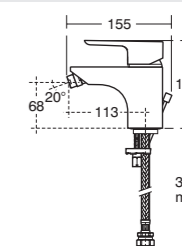

Price includes VAT at 20%.