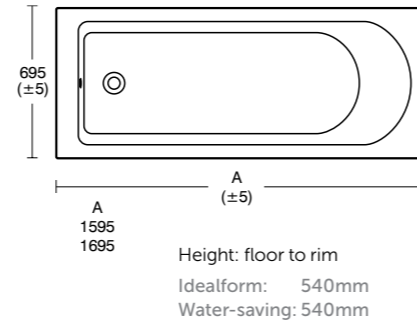

Tesi
Idealform bath
170/160 x 70cm

Model	Ref.	Price
160 x 70cm Idealform bath, no tap holes	T000101	£246.24
170 x 70cm Idealform bath, no tap holes	T000501	£246.24
170 x 70cm, water-saving Idealform bath, no tap holes	T000901	£246.24
Unilux 170cm front panel	E319401	£125.32
Unilux 160cm front panel	E318301	£124.55
Unilux 70cm end panel	E316901	£62.65

Tesi
Idealform Plus+ bath
170/160 x 70cm

Model	Ref.	Price
160 x 70cm Idealform Plus+ bath, no tap holes	T000301	£384.58
170 x 70cm Idealform Plus+ bath, no tap holes	T000701	£384.58
Unilux 170cm front panel	E319401	£125.32
Unilux 160cm front panel	E318301	£124.55
Unilux 70cm end panel	E316901	£62.65

Tesi Idealform baths from

£246^{24*}

170cm Idealform bath	£246.24
Unilux front and end panels	£187.97
Tesi dual control bath filler	£303.20

*Excludes bath waste. Prices include VAT at 20%.

To see mixers & taps options go to page 172. Price includes VAT at 20%.

TESI + TEMPO THE PERFECT PARTNERS

Our intelligently conceived range of Tempo furniture pieces brings smart, discreet storage to busy bathrooms. With a range of units and integrated ceramics, there's a configuration to fit any room layout. Neutral, yet unquestionably contemporary, the Sandy Grey and Gloss White finish complement Tesi's sleek contours.

Ceramic and furniture elements integrate harmoniously for a beautifully streamlined effect. Soft close doors and drawers bring a satisfying sense of effortlessness to the whole experience.

See page 140 for Tempo furniture.

When you've finished your beauty or hygiene regime everything's hidden away in the roomy storage unit, leaving your bathroom immaculate.