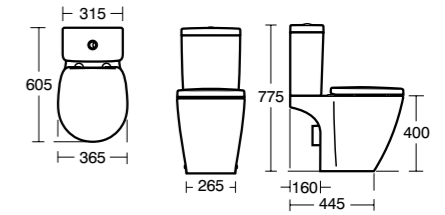

Model	Ref.	Price
Close coupled WC pan (horizontal outlet)	E120501	£251.94
Cube cistern with dual flush, 6/4 litres	E785901	£190.52
Cube cistern with dual flush, 4/2.6 litres	E796901	£190.52
Space seat and cover	E129201	£100.74
Space slow close seat and cover	E129301	£144.82