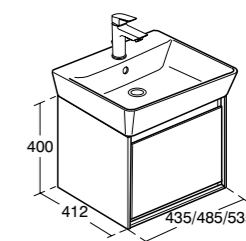

Model	Ref.	Price
One drawer, Cube basin unit for 60cm basin	E0846--	£428.40
One drawer, Cube basin unit for 55cm basin	E0844--	£403.20
One drawer, Cube basin unit for 50cm basin	E0842--	£378.00

Basin unit compatible with legs [T784667](#).