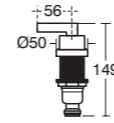

Silver Bath filler

Model	Ref.	Price
Dual control, three tap holes	E0070AA	£583.20

Silver Idealfill Bath filler

Model	Ref.	Price
Low pressure, Idealfill bath filler with pop-up waste combination	E6791AA	£255.18
Operating handles	A3998AA	£322.34

Silver Shower mixer

Model	Ref.	Price
Faceplate and handles	A3642AA	£314.35
TT thermostatic shower mixer	A3969NU	£263.90

Silver Three control bath shower mixer

Model	Ref.	Price
Thermostatic built-in bath shower mixer, two outlet, two-way diverter to bath or shower	A5599AA	£828.20
Thermostatic built-in bath shower mixer, three outlet, two-way diverter to bath, shower or fixed overhead	A5600AA	£870.46

Silver Bath filler

Model	Ref.	Price
Dual control, two tap holes	E0072AA	£459.84

MIXERS & TAPS SILVER

£459⁸⁴
Silver bath filler