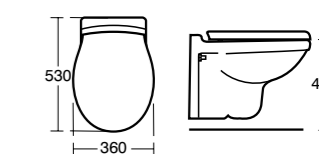

For full range of Conceala cisterns see page 53.