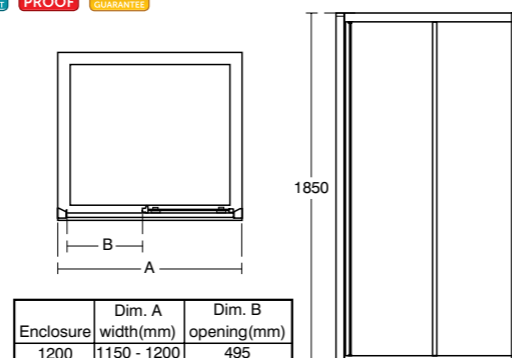

New Connect slider alcove shower enclosure

Model	Ref.	Price
1200mm slider door	L6648VA	£407.38

- Height 1850mm
- 4mm clear safety glass
- Integrated ergonomic handle
- Click and clean
- Smooth running wheels
- Concealed fixings with easy click covers and top caps
- Horizontal adjustment up to 50mm
- Suitable for installation on a tray or wetroom floor
- Unhanded

New Connect pivot alcove shower enclosure

Model	Ref.	Price
760mm pivot door	L6642VA	£276.71
800mm pivot door	L6643VA	£284.40
900mm pivot door	L6644VA	£299.77

- Height 1850mm
- 4mm clear safety glass
- Integrated ergonomic handle
- Concealed fixings with easy click covers and top caps
- Horizontal adjustment up to 50mm
- Suitable for installation on a tray or wetroom floor
- Unhanded

Enclosure	Dim. A width(mm)	Dim. B opening(mm)	Dim. D reach(mm)
760	710 - 760	500	500
800	750 - 800	520	520
900	850 - 900	550	550

New Connect bifold alcove shower enclosure

Model	Ref.	Price
760mm bifold door	L6645VA	£353.57
800mm bifold door	L6646VA	£368.94
900mm bifold door	L6647VA	£366.01

- Height 1850mm
- 4mm clear safety glass
- Integrated ergonomic handle
- Opens inwards and outwards
- Smooth running wheels
- Concealed fixings with easy click covers and top caps
- Horizontal adjustment up to 50mm per profile
- Suitable for installation on a tray or wetroom floor
- Unhanded

Enclosure	Dim. A width(mm)	Dim. B opening(mm)
760	710 - 760	530
800	750 - 800	580
900	850 - 900	680