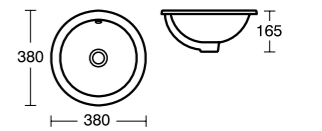

Model	Ref.	Price
38cm basin, no tap deck, with overflow	E502301	£178.45