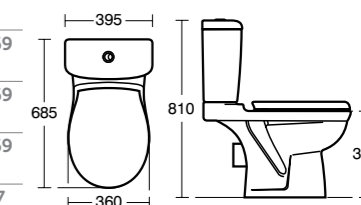

Alto Semi-countertop basin 55cm

Model	Ref.	Price
55cm, one tap hole	E758501	£137.77
55cm, two tap holes	E758601	£137.77

Suitable for use with Tempo furniture, see page 143.

Alto Close coupled WC suite

Model	Ref.	Price
Close coupled WC bowl with horizontal outlet	E754301	£112.69
Cistern with dual flush valve, 6/4 litres	E751401	£112.69
Cistern with dual flush valve, 4/2.6 litres	E754401	£112.69
Seat and cover	E759001	£48.47
Slow close seat and cover	E759401	£68.24