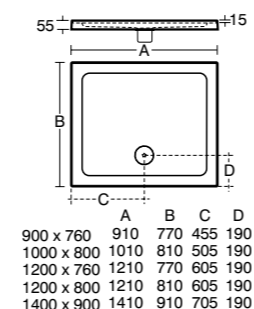

Idealite
Square
flat top
tray

Model	Ref.	Price
760mm flat top low profile tray and waste	L631301	£132.77
800mm flat top low profile tray and waste	L631401	£154.13
900mm flat top low profile tray and waste	L631501	£209.06
1000mm flat top low profile tray and waste	L631601	£254.84
Adhesive upstand	LV69967	£55.04
Flexible waste pipe	L630801	£12.28

Idealite
Square
upstand
tray

Model	Ref.	Price
760mm upstand low profile tray and waste	L633301	£163.31
800mm upstand low profile tray and waste	L633401	£187.70
900mm upstand low profile tray and waste	L633501	£267.06
Flexible waste pipe	L630801	£12.28

Idealite
Rectangular
flat top
tray

Model	Ref.	Price
900 x 760mm flat top low profile tray and waste	L631701	£209.06
900 x 800mm flat top low profile tray and waste	L631801	£216.70
1000 x 800mm flat top low profile tray and waste	L631901	£231.95
1200 x 760mm flat top low profile tray and waste	L632001	£239.58
1200 x 800mm flat top low profile tray and waste	L632101	£254.84
1200 x 900mm flat top low profile tray and waste	L632201	£270.10
1400 x 900mm flat top low profile tray and waste	L632301	£338.75
1600 x 800mm flat top low profile tray and waste	L632401	£483.73
Adhesive upstand	LV69967	£55.04
Flexible waste pipe	L630801	£12.28

Idealite
Rectangular
upstand
tray

Model	Ref.	Price
900 x 760mm upstand low profile tray and waste	L633601	£267.06
1000 x 800mm upstand low profile tray and waste	L633701	£289.93
1200 x 760mm upstand low profile tray and waste	L633801	£297.58
1200 x 800mm upstand low profile tray and waste	L633901	£312.82
1400 x 900mm upstand low profile tray and waste	L634001	£395.22
Adhesive upstand	LV69967	£55.04
Flexible waste pipe	L630801	£12.28

Idealite
Quadrant
flat top
tray