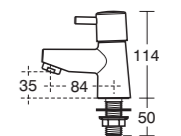

CONE SLEEK, MINIMALIST AND HIGHLY EFFICIENT

Designed by Robin Levien, Royal Designer for Industry. Cone features our innovative ceramic disc technology for optimum temperature and flow control, with one simple movement. Its precision also means it's drip free so there's no wastage.

£189⁴³ ↗

Cone
single lever
basin mixer

FIVE LITRES PER MINUTE

Flow regulator saves water and energy costs at the same time.

Cone single lever basin mixer without waste.

Cone Single lever basin mixer

Model	Ref.	Price
One tap hole with pop-up waste		£198.43
One tap hole, without waste	B9207AA	£186.68

Supplied fitted with a removable 5 litres per minute eco flow regulator.

Cone Single lever basin pillar taps

Model	Ref.	Price
Pair basin pillar taps	B5105AA	£124.02

Cone Single lever bath pillar taps

Model	Ref.	Price
Pair bath pillar taps	B5106AA	£148.81

Price includes VAT at 20%.