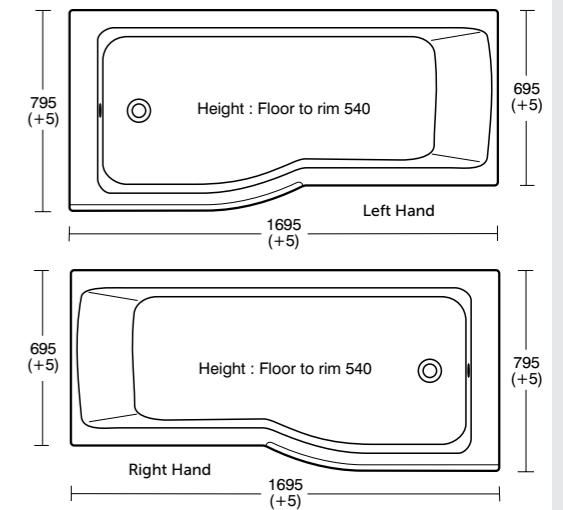

Model	Ref.	Price
170 x 80cm Idealform bath, left hand, no tap holes	E108101	£315.00
170 x 80cm Idealform bath, right hand, no tap holes	E108301	£315.00
1700mm shower bath panel	E108201	£119.70
Shower bath screen with access panel	E1085EO	£340.20
Unilux 70cm end panel	E316901	£62.65