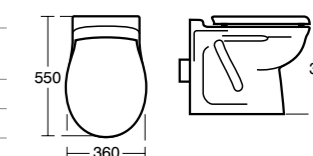

Model	Ref.	Price
Back-to-wall WC bowl with horizontal outlet	E757301	£200.29
Seat and cover	E759001	£48.47
Slow close seat and cover	E759401	£68.24
Conceala 2 top inlet cistern with pneumatic dual flush, 6/4 litre flush	S362467	£109.01
Contemporary flushplate	E4437AA	£56.77

For full range of Conceala cisterns see page 53.
Suitable for use with Tempo furniture, see page 143.