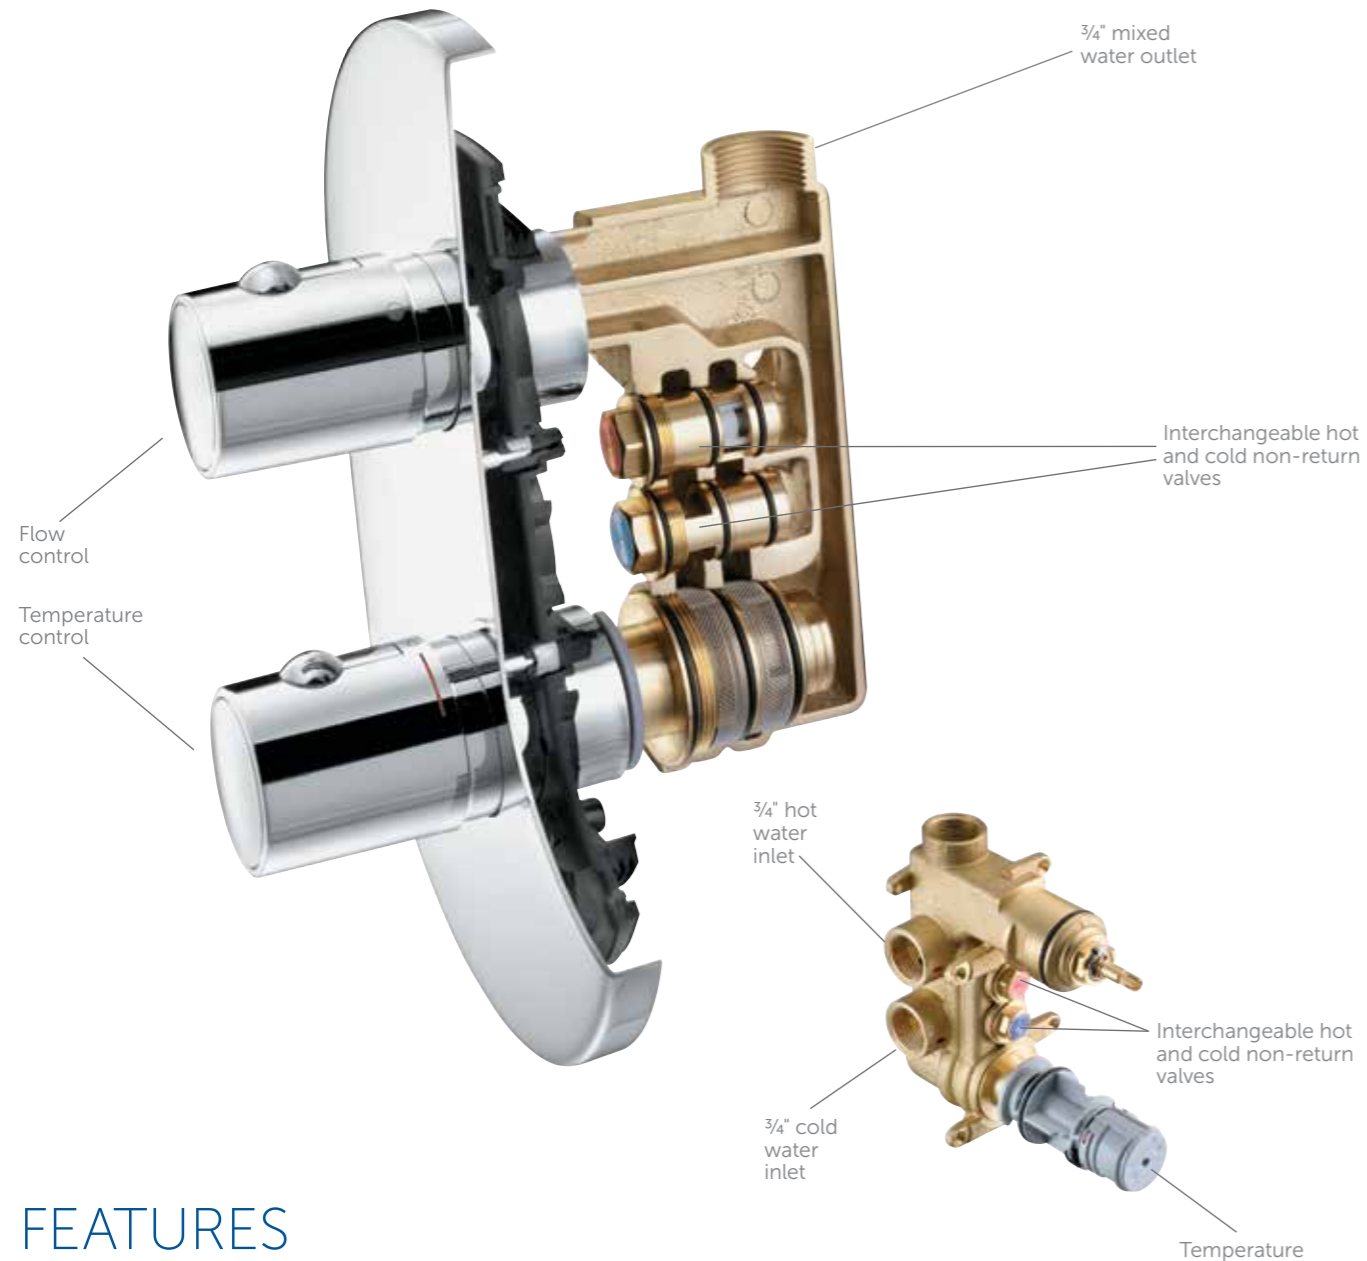

TT VALVE BODY DESIGNED TO BLEND IN

Designed to blend in with virtually any bathroom concept, the TT shower collection has been crafted from solid brass for both quality and durability. The TT valve at the heart of the system is one of the most advanced designs on the market.

FEATURES

- Suitable for all hot water systems, including gravity fed (0.1 bar minimum) and high pressure (5.0 bar maximum)
- 'Set and leave' control – set your chosen temperature and leave it
- Temperature control mechanism has a temperature limit stop which can be set at 40, 43, 46 or 48°C
- Temperature handle has a built-in safety stop at 40°C with a manual override for a safer shower (except Oposta)
- Automatic safety shutdown should the hot or cold water supply suddenly fail for whatever reason
- Ceramic disc control for smooth turning action and no drips
- Can be installed vertically or horizontally
- Has a variable built-in depth between 51.5 to 73.5mm (from finished wall surface)
- Supplied with 3/4" inlets and one 3/4" female mixed outlet
- Five-year guarantee

CHOOSE YOUR FACEPLATE

The TT valve requires a separate TT faceplate – choose from the various options on page 278.

TWIN SEALING SYSTEM

Although handcrafted tiles and mosaics look beautiful they tend to have uneven surfaces. That, together with the fact that a lot more houses and flats have stud partition walls means there's an increasing demand for watertight sealing. The TT faceplates have been constructed with a twin sealing system to address this:

Sealing System One

- This is a conventional waterproof foam seal which is fitted into the sealing plate groove
- When the sealing plate is screwed on to the valve the foam is compressed and forms a flexible seal over uneven surfaces

Sealing System Two

- This is a flexible rubber seal, incorporating fins designed to fit into the tiling trim surrounding the wall opening
- This is a secondary seal against water penetration

HIDDEN BEAUTY

Although it looks like a complicated piece of engineering, the TT valve has actually been designed to be beautifully simple. It uses just one cartridge, which means fewer moving parts and easier maintenance. We've made the non-return valves interchangeable so they can be easily swapped over, so you don't have to re-plumb if the hot and cold inlet pipes have been reversed during the installation.