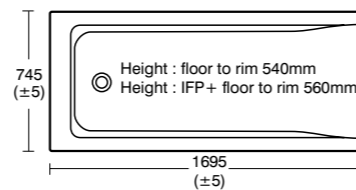

Model	Ref.	Price
Two tap holes	E729201	£338.33
No tap holes	E735201	£338.33
No tap holes, with grips	E113901	£456.43
Idealform Plus+, no tap holes	E860001	£425.15
Idealform Plus+, no tap holes, with grips	E114101	£586.85
Unilux 170cm front panel	E319401	£125.32
Unilux 70cm end panel	E316901	£62.65