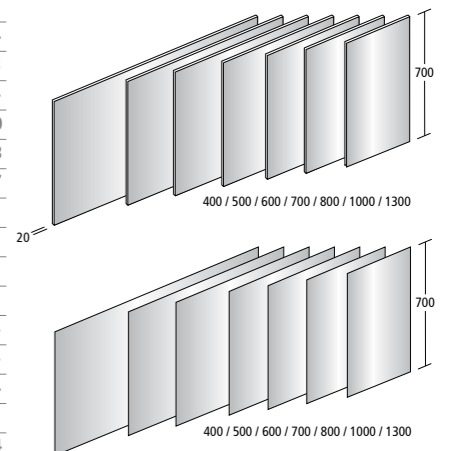

Concept Mirrors

Model	Ref.	Price
400 x 700 x 20mm mirror	E0380BH	£129.34
500 x 700 x 20mm anti-steam mirror	E0381BH	£161.68
600 x 700 x 20mm anti-steam mirror	E0382BH	£179.64
700 x 700 x 20mm anti-steam mirror	E0383BH	£184.40
800 x 700 x 20mm anti-steam mirror	E0384BH	£189.98
1000 x 700 x 20mm anti-steam mirror	E0385BH	£198.67
1300 x 700 x 20mm anti-steam mirror	E0386BH	£215.75

400 x 700mm mirror	E6590BH	£134.51
500 x 700mm mirror	E6591BH	£151.33
600 x 700mm mirror	E6593BH	£168.14
700 x 700mm mirror	E1446BH	£174.34
800 x 700mm mirror	E1447BH	£180.14
1000 x 700mm mirror	E6532BH	£197.11
1300 x 700mm mirror	E6533BH	£214.04