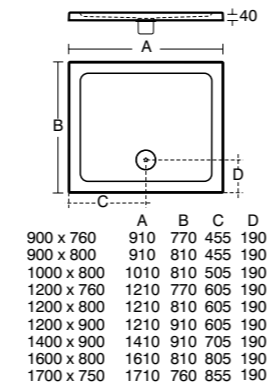

SHOWER TRAYS
SIMPLICITY LOW PROFILE SHOWER TRAYS

Simplicity
Low
profile
square flat
top tray

Model	Ref.	Price
700mm flat top tray and waste	L508501	£130.09
760mm flat top tray and waste	L508601	£131.53
800mm flat top tray and waste	L508701	£151.76
900mm flat top tray and waste	L508801	£205.26
1000mm flat top tray and waste	L508901	£245.71
Adhesive upstand	LV69967	£55.04
1200mm riser kit (for use with trays up to 1200)	L630901	£81.62
Flexible waste pipe	L630801	£12.28

Simplicity
Low
profile
square
upstand tray

Model	Ref.	Price
760mm upstand tray and waste	L511301	£159.00
800mm upstand tray and waste	L511401	£183.56
900mm upstand tray and waste	L511501	£261.61
1200mm riser kit (for use with trays up to 1200)	L630901	£81.62
Flexible waste pipe	L630801	£12.28

Simplicity
Low
profile
rectangular
flat top tray

Model	Ref.	Price
900 x 760 flat top tray and waste	L509001	£205.26
900 x 800 flat top tray and waste	L509101	£212.47
1000 x 800 flat top tray and waste	L509201	£231.28
1200 x 760 flat top tray and waste	L509301	£235.61
1200 x 800 flat top tray and waste	L509401	£250.06
1200 x 900 flat top tray and waste	L509501	£265.97
1400 x 900 flat top tray and waste	L509601	£325.22
1600 x 800 flat top tray and waste	L509701	£426.38
1700 x 750 flat top tray and waste*	L509901	£462.52
Adhesive upstand	LV69967	£55.04
1200mm riser kit (for use with trays up to 1200)	L630901	£81.62
Extension kit (for use with L630901 on trays over 1200)	L631201	£35.86
Flexible waste pipe	L630801	£12.28

*Please note waste position. Measurement in mm.

Simplicity
Low profile
rectangular
top tray**

Model	Ref.	Price
1700 x 700mm flat top tray and waste	L509801	£440.84

Please note waste position.

**Suitable for installations where a bath is being replaced by a shower enclosure.