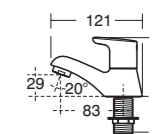

ELEMENTS A MARRIAGE OF VALUE, DESIGN AND CHOICE

Proving that economy needn't compromise on style, this sleek and modern range of mixers and taps is highly practical and adds a contemporary look to a conventional style. The gentle body lines, quarter turn valves and lever handles make Elements a favourite Ideal Standard design.

↗
£128¹⁶

Elements basin mixer
with pop-up waste

Elements Basin pillar taps

Model	Ref.	Price
Basin pillar taps	B9887AA	£74.66

Elements Basin mixer

Model	Ref.	Price
One tap hole with pop-up waste	B9889AA	£128.16
One tap hole with weighted chain	B9890AA	£124.14

Supplied fitted with a removable 5 litres per minute eco flow regulator.

Elements Bath pillar taps

Model	Ref.	Price
Bath pillar taps	B9888AA	£82.13

Elements Bath filler

Model	Ref.	Price
Two tap holes	B9891AA	£169.20

Elements Bath shower mixer

Model	Ref.	Price
Two tap hole mixer with shower kit	B9892AA	£201.56