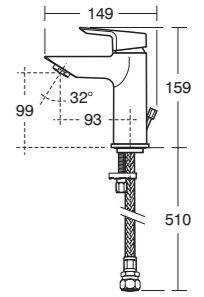

TESI MIXERS ELEGANTLY DIVERSE

Designed by Artefakt and meticulously manufactured in our European factory, Tesi mixers express quality, style and versatility in equal measure. Characterised by clean geometric lines and counterbalanced by soft, round forms, they perfectly complement the stylistic qualities of Tesi ceramics.

There are four basin mixers: tall, mini, standard or built-in. All are wonderfully slim in design and feature a ceramic disc cartridge to control the flow and temperature of water with impeccable precision.

£108⁶⁷ ↗

Tesi single lever basin mixer with pop-up waste

Tesi Basin mixer

Model	Ref.	Price
Single lever basin mixer with pop-up-waste	A6592AA	£108.67
Single lever basin mixer without waste	A6587AA	£97.81

Supplied fitted with a removable 5 litres per minute eco flow regulator.

Tesi Tall basin mixer

Model	Ref.	Price
Single lever tall basin mixer	A6575AA	£227.14

Supplied fitted with a removable 5 litres per minute eco flow regulator.

Tesi Built-in basin mixer

Model	Ref.	Price
Single lever built-in basin mixer kit	A6578AA*	£260.82
Basin mixer built-in kit	A5948NU	£103.03

*Supplied fitted with a removable 5 litres per minute eco flow regulator.
[A6578AA](#) requires kit 1 [A5948NU](#).

Tesi Mini basin mixer

Model	Ref.	Price
Single lever mini basin mixer, without pop-up waste	A6588AA	£92.38

Supplied fitted with a removable 5 litres per minute eco flow regulator.

Tesi Bidet mixer

Model	Ref.	Price
Single lever bidet mixer with pop-up waste	A6589AA	£135.85

Supplied fitted with a removable 5 litres per minute eco flow regulator.