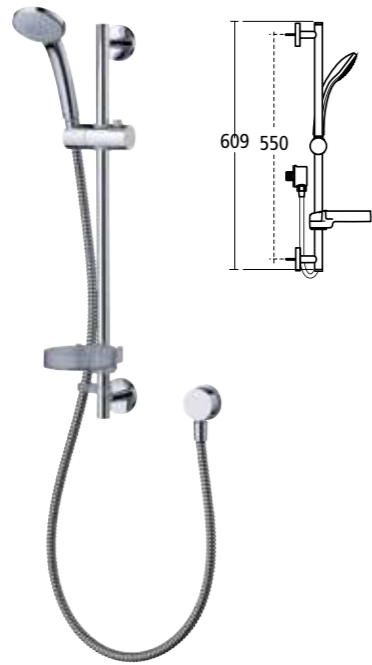

Spray patterns

Idealrain S3 shower kit