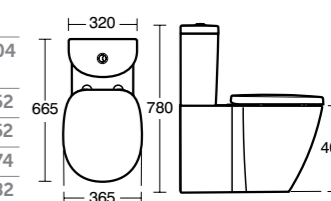

Model	Ref.	Price
Close coupled back-to-wall WC pan (horizontal outlet)	E822801	£296.04
Arc cistern with dual flush, 6/4 litres	E786001	£190.52
Arc cistern with dual flush, 4/2.6 litres	E785501	£190.52
Thin standard seat and cover	E772501	£100.74
Thin slow close seat and cover	E772601	£144.82
Wrap standard seat and cover	E791801	£100.74
Wrap slow close seat and cover	E791701	£144.82