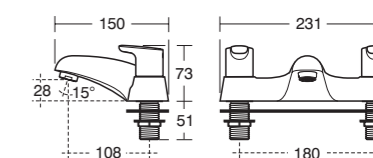

Model	Ref.	Price
Two tap holes	B9891AA	£169.20