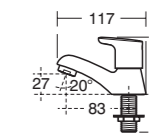

ELEMENTS A MARRIAGE OF VALUE, DESIGN AND CHOICE

Proving that economy needn't compromise on style, this sleek and modern range of mixers and taps is highly practical and adds a contemporary look to a conventional style. The gentle body lines, quarter turn valves and lever handles make Elements a favourite Ideal Standard design.

↗
£128¹⁶

Elements basin mixer
with pop-up waste

Elements Basin pillar taps

Model	Ref.	Price
Basin pillar taps	B9887AA	£74.66

Elements Basin mixer

Model	Ref.	Price
One tap hole with pop-up waste	B9889AA	£128.16
One tap hole with weighted chain	B9890AA	£124.14

Supplied fitted with a removable 5 litres per minute eco flow regulator.

Elements Bath pillar taps

Model	Ref.	Price
Bath pillar taps	B9888AA	£82.13

Elements Bath filler

Model	Ref.	Price
Two tap holes	B9891AA	£169.20

Elements Bath shower mixer

Model	Ref.	Price
Two tap hole mixer with shower kit	B9892AA	£201.56