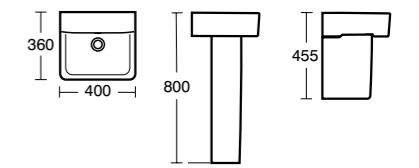

Model	Ref.	Price
40cm, one tap hole	E803101	£94.66
Full pedestal	E783801	£75.53
Semi-pedestal	E784001	£81.58
Basin fixing set	E015767	£14.40