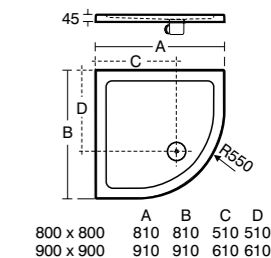

Model	Ref.	Price
800mm quadrant flat top low profile tray and waste	L632601	£183.11
900mm quadrant flat top low profile tray and waste	L632701	£213.62
Adhesive upstand	LV69967	£55.04
Flexible waste pipe	L630801	£12.28