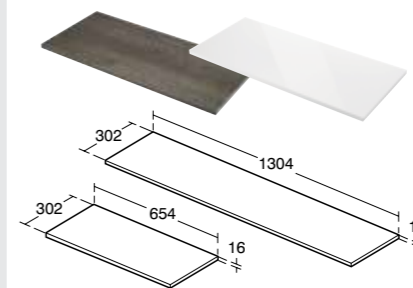

**Tempo
Worktop
650/1300mm**

Model	Ref.	Price
650mm worktop	E3246--	£46.20
1300mm worktop	E3247--	£69.31

**Tempo
External light**

Model	Ref.	Price
IP44	E3248AA	£46.20

**Tempo
Mirror**

Model	Ref.	Price
800mm mirror	E3252BH	£72.78
600mm mirror	E3251BH	£61.22
500mm mirror	E1126BH	£61.22