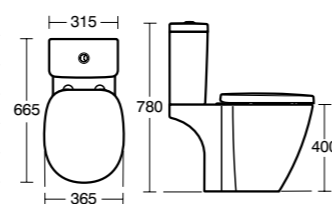

Model	Ref.	Price
Close coupled WC pan (horizontal outlet)	E822901	£237.35
Cube cistern with dual flush, 6/4 litres	E785901	£190.52
Cube cistern with dual flush, 4/2.6 litres	E796901	£190.52
Thin standard seat and cover	E772501	£100.74
Thin slow close seat and cover	E772601	£144.82
Wrap standard seat and cover	E791801	£100.74
Wrap slow close seat and cover	E791701	£144.82