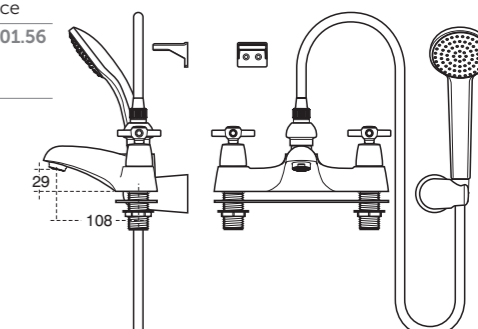

Price includes VAT at 20%.

OPUS STYLISH AND GOOD VALUE

Where economy is a priority, the Ideal Standard Opus range of taps and mixers offers customers a robust, quality product with a minimal, modern look. The distinctive streamlined design is both stylish and easy to operate.