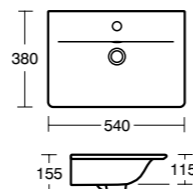

**Concept Air
Cube
Double
vanity basin
124cm**

Model	Ref.	Price
124cm, one tap hole	E075101	£592.20
Basin fixing set	E015767	£14.40
Contemporary bottle trap	E0079AA	£145.60

For use with 1200mm vanity unit [E0822](#).

**Concept Air
Cube
Vanity basin
104/84/64cm**

Model	Ref.	Price
104cm, one tap hole	E075201	£428.40
84cm, one tap hole	E075401	£359.10
64cm, one tap hole	E076401	£207.90
Basin fixing set	E015767	£14.40
Contemporary bottle trap	E0079AA	£145.60

For use with vanity units for [E075201](#); [E0821](#) and [E0828](#), for [E075401](#); with [E0819](#) and [E0827](#), for [E076401](#); [E0818](#), [E0826](#) and [E0836](#).

**Concept Air Cube
Mini vanity basin
54cm**

Model	Ref.	Price
54cm, one tap hole	E076501	£157.50
Basin fixing set	E015767	£14.40
Contemporary bottle trap	E0079AA	£145.60

For use with 500mm vanity unit [E0817](#).

**Concept Air
Cube Basin
60/55/50cm**

Model	Ref.	Price
60cm, one tap hole	E076601	£136.08
55cm, one tap hole	E076701	£124.74
50cm, one tap hole	E076801	£124.74
Full pedestal	E078101	£81.90
Semi-pedestal	E077201	£83.16
Basin fixing set	E015767	£14.40
Contemporary bottle trap	E0079AA	£145.60

Can be used with basin units for [E076601](#); [E0846](#), for [E076701](#); [E0844](#), for [E076801](#); [E0842](#).

TESI TAPS & MIXERS

Concept Air shares key stylistic qualities with many other Ideal Standard products. We recommend the taps and mixers from our Concept, Attitude, Tempo and Tesi ranges. For example, Tesi's comprehensive range of basin and bath mixers are slim, clean and contemporary in design – perfectly reflecting the essence of Concept Air.

**Concept Air
Cube
Handrinse
basin
40cm**

Model	Ref.	Price
40cm, one tap hole	E076901	£103.96
Small full pedestal	E078401	£81.90
Small semi-pedestal	E078201	£83.16
Basin fixing set	E015767	£14.40
Contemporary bottle trap	E0079AA	£145.60