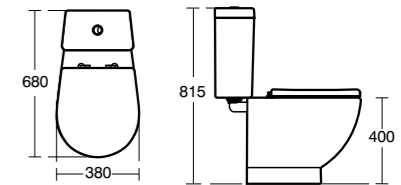

White Round basin 50cm

Model	Ref.	Price
50cm, one tap hole	E000701	£247.50
Full pedestal	E001501	£167.99
Basin fixing set	E015767	£14.40

White Close coupled WC suite

Model	Ref.	Price
Close coupled WC bowl with horizontal outlet	E000101	£492.95
Close coupled cistern with dual flush valve, 6/4 litre flush	E000201	£347.23
Seat and cover	E002101	£183.65