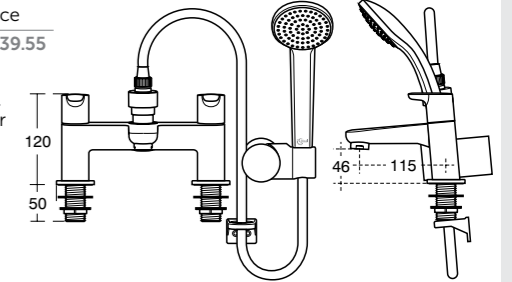

Model	Ref.	Price
Two tap hole bath shower mixer with shower kit	B9930AA	£339.55

Supplied fitted with a removable 8 litres per minute eco flow regulator in handspray.