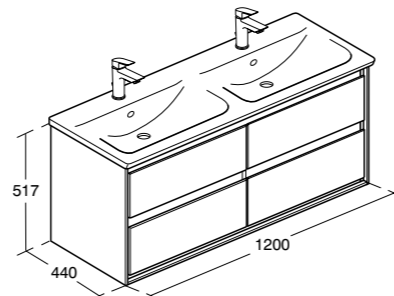

Model	Ref.	Price
Four drawers, Cube 1200mm Vanity unit	E0822--	£762.30