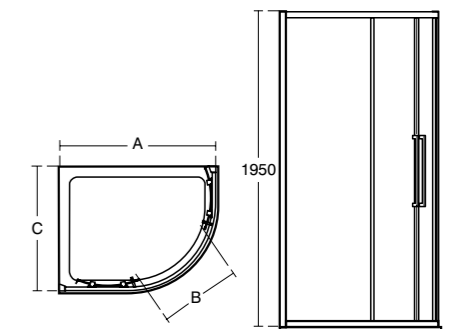

Offset Quadrant enclosure	Dim. A Width (mm)	Dim. B Opening (mm)	Dim. C Width (mm)
1000 x 800	955-980	493	755-780
1200 x 800	1155-1180	493	755-780