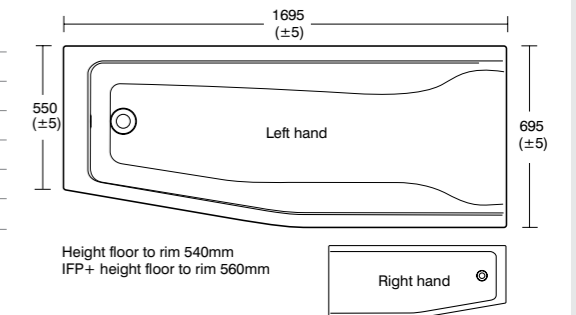

Concept Space Spacemaker bath 170cm

Model (no tap holes)	Ref.	Price
Idealform right hand	E049801	£398.29
Idealform left hand	E049901	£398.29
Idealform Plus+ right hand	E861601	£497.87
Idealform Plus+ left hand	E861801	£497.87
Spacemaker bath front panel	E050101	£142.55
Unilux 70cm end panel	E316901	£62.65

Left hand bath shown.