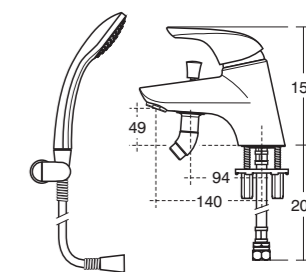

Ceraplan Bath shower mixer

Model	Ref.	Price
Exposed wall hung bath shower mixer without shower kit	B3697AA	£205.72

Ceraplan Single lever bath shower mixer

Model	Ref.	Price
One tap hole bath shower mixer complete with shower kit	B7890AA	£342.78