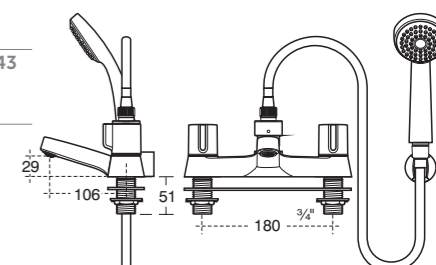

Alto
Bath shower
mixer

Model	Ref.	Price
Dual control, two tap holes complete with shower kit	B9675AA	£207.43

CONE SLEEK, MINIMALIST AND HIGHLY EFFICIENT

Designed by Robin Levien, Royal Designer for Industry. Cone features our innovative ceramic disc technology for optimum temperature and flow control, with one simple movement. Its precision also means it's drip free so there's no wastage.