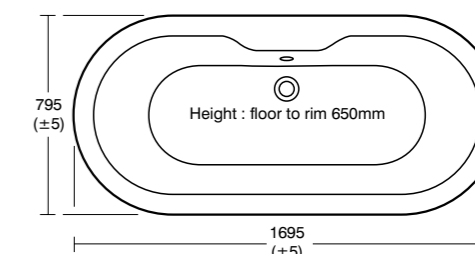

Price includes VAT at 20%.