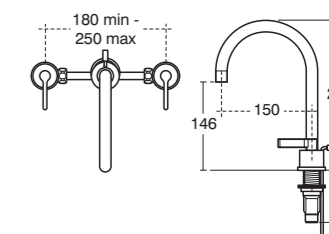

Silver Wall basin mixer

Model	Ref.	Price
Dual control, 150mm spout	E0063AA	£471.02
Dual control, 230mm spout	E0064AA	£494.58

Silver Basin mixer

Model	Ref.	Price
Dual control three tap holes, with pop-up waste	E0061AA	£471.02
Dual control, three tap holes, without waste	E0062AA	£459.32