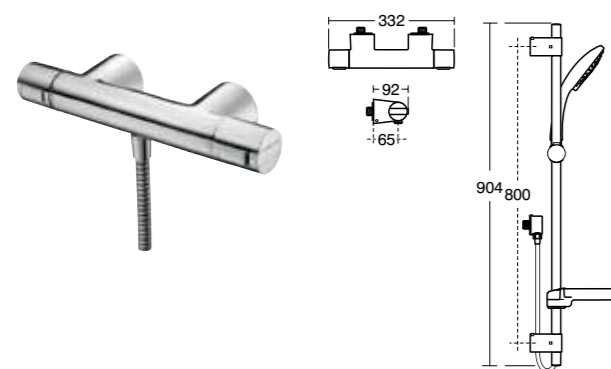

Ceratherm 200 shower mixer

Model	Ref.	Price
Shower mixer, inc. concealed wall fixings	A4627AA	£329.03
Shower mixer pack: pack comprises Ceratherm 200 thermostatic bar valve with Idealrain L3 shower kit	A5761AA	£485.99