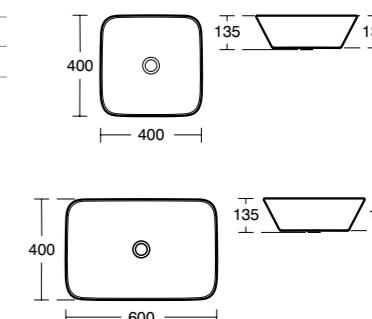

Model	Ref.	Price
60cm, no tap holes	E078701	£233.10
40cm, no tap holes	E078601	£199.08

Can be used with vanity basin units and dedicated worktops.