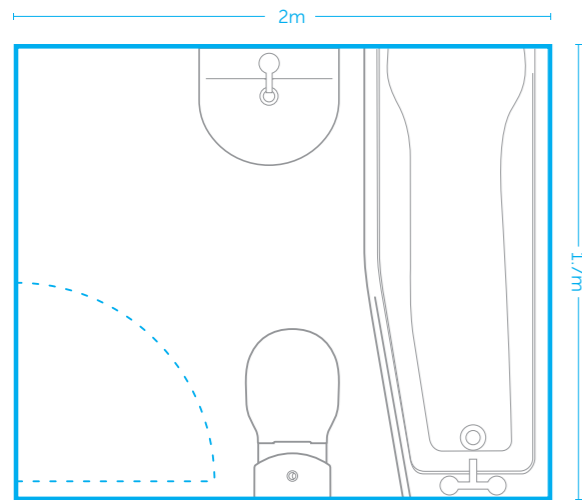

BRILLIANT BATHS FOR SMALL SPACES

Planning a small bathroom is all about using space wisely. With our innovative Spacemaker bath range, you and your family could enjoy the many benefits of a luxurious, relaxing bath, even in the most compact of spaces.

Choosing a bath with a modified shape or slightly reduced dimensions is a smart way to get the most out of the available space while barely affecting the bathing experience, please see page 100 for more space saving baths.

Concept Air
bathroom from
£2,473^{40*}

Bathroom suite (as shown)	£2,485.07
Close coupled back-to-wall WC suite with standard seat	£588.42
60cm pedestal wash basin	£211.50
Tesi basin mixer without waste and bath filler	£ 401.01
170cm Concept Spacemaker Idealform bath with front panel and Connect Angle bath screen	£748.37
Freedom Easybox Slim built-in thermostatic shower with Idealrain M3 kit	£524.30

*Excludes mirror, bathroom accessories and wastes. Prices include VAT at 20%.