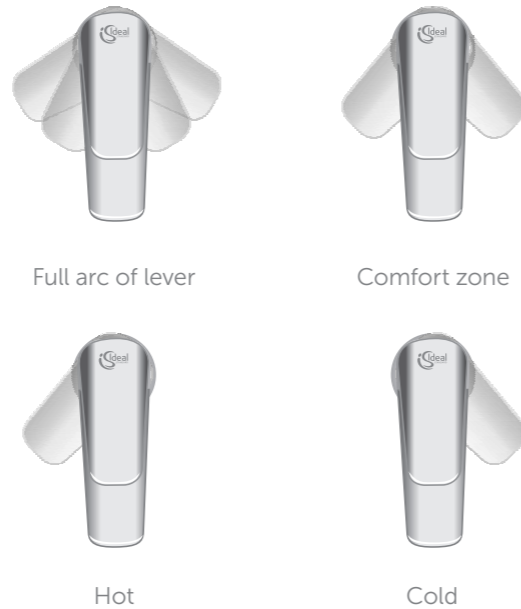

EASY TEMPERATURE CONTROL

It's so easy to control water pressure and temperature with a smooth, effortless handle featuring our pioneering ceramic disc technology. A single lever controls the pressure and temperature within a comfort zone of 30–45°C. So, you can limit water wastage and enjoy a more efficient flow rate – with no drips!

We've also developed a multiport cartridge that enables even those with low pressure systems to enjoy a reliable, efficient flow. We've incorporated this technology into our one hole bath fillers too so you can match the single lever design of your basin filler with your bath mixers. We're proud to say no other company offers this design feature.