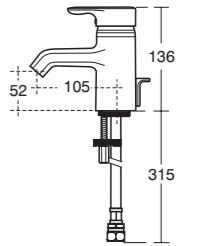

Model	Ref.	Price
One tap hole with pop-up waste	E6396AA	£215.68
One tap hole, without waste	E6397AA	£215.68

Supplied fitted with a removable 5 litres per minute eco flow regulator.