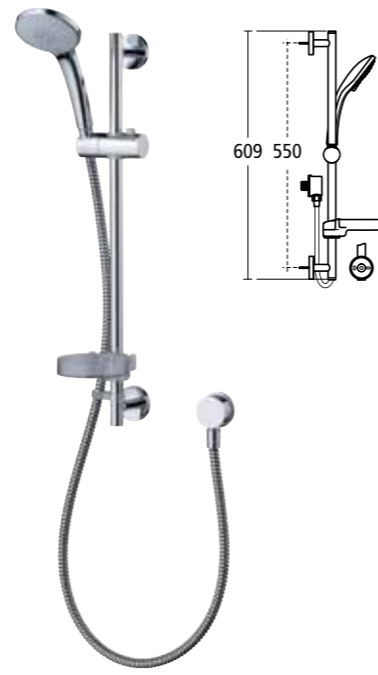

Spray patterns

Idealrain M1 shower kit

Model	Ref.	Price
Single-function	B9413AA	£95.51

FEATURES

- ø100mm handspray
- Single-function shower handspray with saturate spray pattern
- Limescale resistant, rub clean nozzles
- 600mm metal slide rail
- 1.35m flexible hose
- Includes hose retaining ring
- Integrated soap dish