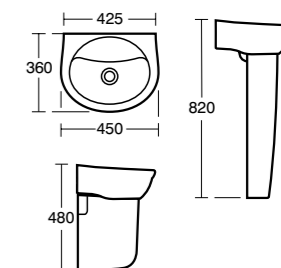

Alto Pedestal basin 60/55/50cm

Model	Ref.	Price
60cm, one tap hole	E746501	£80.09
55cm, one tap hole	E745501	£70.12
55cm, two tap holes	E745601	£70.12
50cm, one tap hole	E744501	£70.12
50cm, two tap holes	E744601	£70.12
Full pedestal	E740201	£58.96
Basin fixing set with 14cm rag bolts for solid walls	E007067	£14.08

Alto Semi-pedestal basin 60/55/50cm

Model	Ref.	Price
60cm, one tap hole	E746501	£80.09
55cm, one tap hole	E745501	£70.12
55cm, two tap holes	E745601	£70.12
50cm, one tap hole	E744501	£70.12
50cm, two tap holes	E744601	£70.12
Semi-pedestal for 60/55cm basins	E749501	£75.74
Semi-pedestal for 50cm basins	E750201	£75.74
Basin fixing set with 14cm rag bolts for solid walls	E007067	£14.08

Alto Handrinse basin 45cm

Model	Ref.	Price
45cm, handrinse basin, one tap hole	E742501	£55.14
45cm, handrinse basin, two tap holes	E742601	£55.14
Handrinse full pedestal	E020001	£45.49
Handrinse semi-pedestal	E750201	£75.74
Basin fixing set with 14cm rag bolts for solid walls	E007067	£14.08

Alto Semi-countertop basin 55cm

Model	Ref.	Price
55cm, one tap hole	E758501	£137.77
55cm, two tap holes	E758601	£137.77

Suitable for use with Tempo furniture, see page 143.

Alto Close coupled WC suite

Model	Ref.	Price
Close coupled WC bowl with horizontal outlet	E754301	£112.69
Cistern with dual flush valve, 6/4 litres	E751401	£112.69
Cistern with dual flush valve, 4/2.6 litres	E754401	£112.69
Seat and cover	E759001	£48.47
Slow close seat and cover	E759401	£68.24

Alto Back-to-wall WC suite

Model	Ref.	Price
Back-to-wall WC bowl with horizontal outlet	E757301	£200.29
Seat and cover	E759001	£48.47
Slow close seat and cover	E759401	£68.24
Conceala 2 top inlet cistern with pneumatic dual flush, 6/4 litre flush	S362467	£109.01
Contemporary flushplate	E4437AA	£56.77