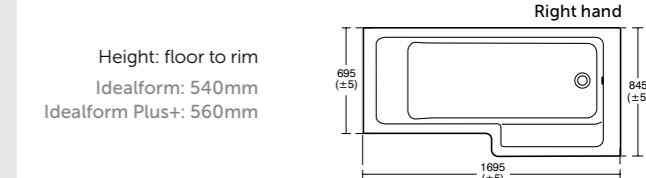

Tempo Arc bath 170 x 70cm

Idealform baths	Ref.	Price
170 x 70cm rectangular bath, no tap holes	E256301	£221.96
170 x 70cm rectangular bath, two tap holes	E256401	£221.96
Unilux 170cm front bath panel	E319401	£125.32
Unilux 70cm end bath panel	E316901	£62.65

Water-saving bath	Ref.	Price
170 x 70cm rectangular water-saving bath, no tap holes	E256501	£221.96

Idealform Plus+ bath	Ref.	Price
170 x 70 Idealform Plus+ rectangular bath, no tap holes	E257201	£358.96
Unilux Plus+ 170cm front bath panel	E479701	£125.32
Unilux Plus+ 70cm end bath panel	E483101	£62.65

Height: floor to rim
Idealform: 540mm
Idealform Plus+: 560mm

Tempo Cube bath 170 x 70cm, 170 x 75cm

Idealform baths	Ref.	Price
170 x 70cm rectangular bath, no tap holes	E258001	£267.17
170 x 75cm rectangular bath, no tap holes	E258201	£280.87
Unilux 170cm front bath panel	E319401	£125.32
Unilux 70cm end bath panel	E316901	£62.65
Unilux 75cm end bath panel	E319501	£67.13

Water-saving bath	Ref.	Price
170 x 70cm rectangular water-saving bath, no tap holes	E258101	£267.17

Idealform Plus+ baths	Ref.	Price
170 x 70 Idealform Plus+ rectangular bath, no tap holes	E258501	£404.18
170 x 75 Idealform Plus+ rectangular bath, no tap holes	E258701	£417.88
Unilux Plus+ 170cm front bath panel	E479701	£125.32
Unilux Plus+ 70cm end bath panel	E483101	£62.65
Unilux Plus+ 75cm end bath panel	E483201	£62.65

Height: floor to rim
Idealform: 540mm
Idealform Plus+: 560mm

Tempo Arc Double-ended bath 170 x 75cm

Idealform bath	Ref.	Price
170 x 75cm double-ended bath, no tap holes	E256601	£243.89
Uniline 170cm front bath panel	E413001	£125.74
Uniline 75cm end bath panel	E419001	£67.08