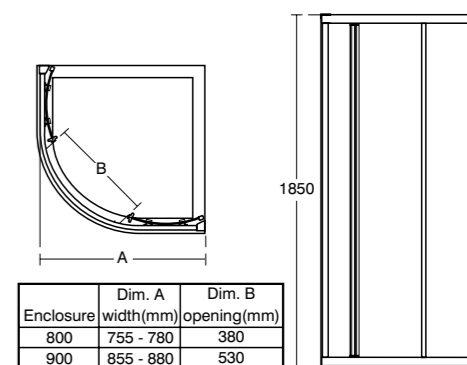

New Connect quadrant shower enclosure

Model	Ref.	Price
800mm quadrant shower enclosure	L6640VA	£368.94
900mm quadrant shower enclosure	L6641VA	£384.31

- Height 1850mm
- 4mm clear safety glass
- Integrated ergonomic handle
- Click and clean
- Smooth running wheels
- Concealed fixings with easy click covers and top caps
- Horizontal adjustment up to 25mm per profile
- Suitable for installation on a tray or wetroom floor
- Unhanded
- 550 degree radius