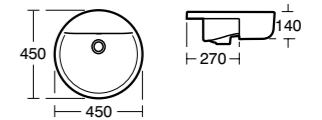

Model	Ref.	Price
45cm, one tap hole	E797901	£198.68
45cm, two tap holes	E806401	£198.68

For use with Tempo, page 143 or Concept Air,
page 36 semi-countertop basin units.