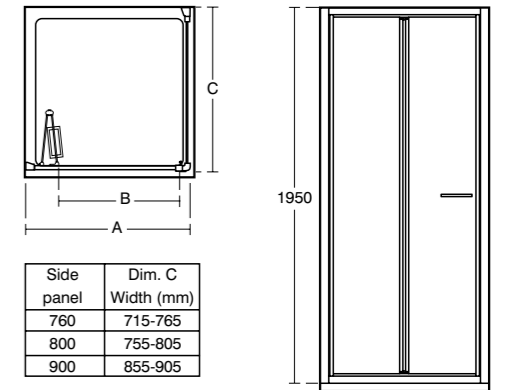

- Height 1950mm
- 6mm clear safety glass
- Slimline bright silver frame
- Long and sleek chrome plated handle
- Idealclean treatment
- Opens inwards and outwards
- Smooth running wheels
- Concealed fixings with easy click covers and top caps
- Magnetic seals encased in aluminium
- Horizontal adjustment up to 25mm
- Suitable for installation on a tray or wetroom floor
- Unhanded