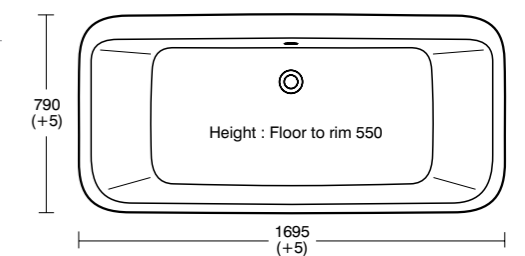

To see mixers & taps options go to page 172. Price includes VAT at 20%.