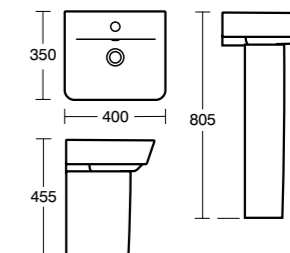

Model	Ref.	Price
40cm, one tap hole	E076901	£103.96
Small full pedestal	E078401	£81.90
Small semi-pedestal	E078201	£83.16
Basin fixing set	E015767	£14.40
Contemporary bottle trap	E0079AA	£145.60