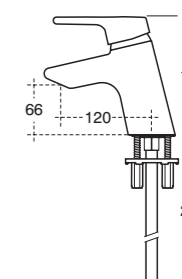

NO MORE DRIPS

No drips and controlled flow and temperature

Active's ceramic disc technology coupled with its quarter turn 'thumb action' handles make it easy to use, giving you precision control of both flow and temperature. With Active, there are no more drips, just pure efficient performance.

For more bath filler options see chart on page 177.

Active Single lever basin mixer

Model	Ref.	Price
One tap hole with pop-up waste	B8062AA	£168.48
One tap hole, without waste	B9209AA	£168.48

Supplied fitted with a removable 5 litres per minute eco flow regulator.

Active Blue Single lever basin mixer

Model	Ref.	Price
One tap hole with pop-up waste	B0245AA	£186.18
One tap hole, without waste	B0246AA	£176.86

Supplied fitted with a removable 5 litres per minute eco flow regulator.

Active Single lever basin pillar taps

Model	Ref.	Price
Pair basin pillar taps	B8074AA	£110.12

Active Single lever bidet mixer

Model	Ref.	Price
One tap hole with pop-up waste	B8064AA	£183.49

Active Single lever bath pillar taps

Model	Ref.	Price
Pair bath pillar taps	B8076AA	£131.02

Active Single lever bath filler

Model	Ref.	Price
One tap hole	B8077AA	£330.30