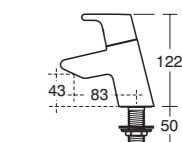

NO MORE DRIPS

No drips and controlled flow and temperature

Active's ceramic disc technology coupled with its quarter turn 'thumb action' handles make it easy to use, giving you precision control of both flow and temperature. With Active, there are no more drips, just pure efficient performance.

For more bath filler options see chart on page 177.

Active Single lever basin mixer

Model	Ref.	Price
One tap hole with pop-up waste	B8062AA	£168.48
One tap hole, without waste	B9209AA	£168.48

Supplied fitted with a removable 5 litres per minute eco flow regulator.

Active Blue Single lever basin mixer

Model	Ref.	Price
One tap hole with pop-up waste	B0245AA	£186.18
One tap hole, without waste	B0246AA	£176.86

Supplied fitted with a removable 5 litres per minute eco flow regulator.

Active Single lever basin pillar taps

Model	Ref.	Price
Pair basin pillar taps	B8074AA	£110.12

Active Single lever bidet mixer

Model	Ref.	Price
One tap hole with pop-up waste	B8064AA	£183.49

Active Single lever bath pillar taps

Model	Ref.	Price
Pair bath pillar taps	B8076AA	£131.02

Active Single lever bath filler

Model	Ref.	Price
One tap hole	B8077AA	£330.30