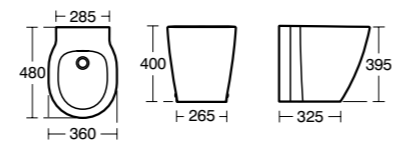

Concept Space Corner WC suite

Model	Ref.	Price
Close coupled WC pan (horizontal outlet)	E120501	£251.94
Corner cistern with dual flush, 6/4 litres	E121201	£223.03
Space seat and cover	E129201	£100.74
Space slow close seat and cover	E129301	£144.82

Concept Space Compact back-to-wall WC suite

Model	Ref.	Price
Compact back-to-wall bowl	E120801	£370.49
Conceala cistern	S362467	£109.01
Space seat and cover	E129201	£100.74
Space slow close seat and cover	E129301	£144.82

For full range of Conceala cisterns see page 53. Compatible with all Concept / Concept Space WC furniture units.

Concept Space Compact wall hung WC suite

Model	Ref.	Price
Compact wall hung bowl	E802501	£374.11
Conceala cistern	S362467	£109.01
Space seat and cover	E129201	£100.74
Space slow close seat and cover	E129301	£144.82

Support brackets (pair) with bolts [E006067](#) £171.28
For full range of Conceala cisterns see page 53. Compatible with all Concept / Concept Space WC furniture units.

Concept Space Compact floor standing bidet

Model	Ref.	Price
Compact floor standing back-to-wall bidet	E120901	£318.64

Concept Space Compact wall hung bidet

Model	Ref.	Price
Compact wall hung bidet	E121001	£414.98
Support brackets (pair) with bolts	E006067	£171.28

THE COLLECTIONS
CONCEPT SPACE