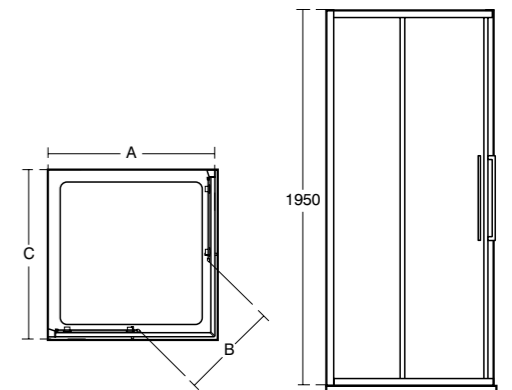

Corner Entry enclosure	Dim. A Width (mm)	Dim. B Opening (mm)	Dim. C Width (mm)
760	715-740	395	715-740
800	755-780	425	755-780
900	855-880	495	855-880