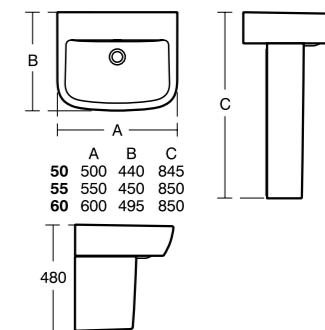

Model	Ref.	Price
60cm, one tap hole	T058401	£89.93
60cm, two tap holes	T058501	£89.93
55cm, one tap hole	T058601	£79.57
55cm, two tap holes	T058701	£79.57
50cm, one tap hole	T058801	£79.57
50cm, two tap holes	T058901	£79.57
Full pedestal	T422401	£52.57
Semi-pedestal	T422501	£52.57
Basin fixing set	E015767	£14.40

50/55cm one tap hole compatible with Tempo furniture pedestal unit, page 143.