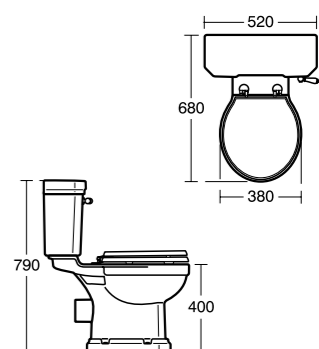

Waverley Close coupled WC suite

Model	Ref.	Price
WC bowl	U470801	£171.19
Close coupled cistern	U470901	£163.36
Mahogany seat and cover	U0248GC	£89.77
White seat and cover	U011801	£72.16

Waverley Back-to-wall WC suite