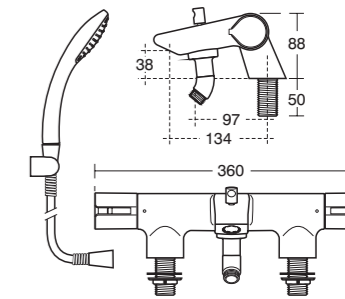

Our temperature control technology ensures safe hot water, and the patented multiport cartridge inside our single lever bath and shower fittings guarantees high performance, even at UK low pressures.

↖ **£422¹⁵**
Active single lever bath shower mixer with shower kit.

Active Bath filler

Model	Ref.	Price
Two tap hole	B0247AA	£330.30

Active Thermostatic bath filler

Model	Ref.	Price
Dual control two tap hole, thermostatic	A4053AA	£587.29

Active Bath shower mixer

Model	Ref.	Price
One tap hole bath shower mixer complete with shower kit	B8078AA	£422.15

Active Thermostatic bath shower mixer

Model	Ref.	Price
Dual control two tap hole, thermostatic mixer complete with shower kit	A4054AA	£780.05

Active Shower mixer

Model	Ref.	Price
Faceplate and handles	A4105AA	£233.82
TT built-in thermostatic shower mixer without faceplate or handles	A3969NU	£263.90

Active Bath shower mixer

Model	Ref.	Price
Two tap hole with shower kit	B0248AA	£422.15