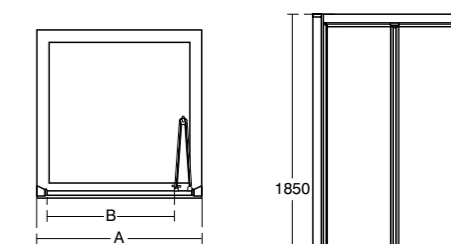

New Connect bifold alcove shower enclosure

Model	Ref.	Price
760mm bifold door	L6645VA	£353.57
800mm bifold door	L6646VA	£368.94
900mm bifold door	L6647VA	£366.01

- Height 1850mm
- 4mm clear safety glass
- Integrated ergonomic handle
- Opens inwards and outwards
- Smooth running wheels
- Concealed fixings with easy click covers and top caps
- Horizontal adjustment up to 50mm per profile
- Suitable for installation on a tray or wetroom floor
- Unhanded

Enclosure	Dim. A width(mm)	Dim. B opening(mm)
760	710 - 760	530
800	750 - 800	580
900	850 - 900	680