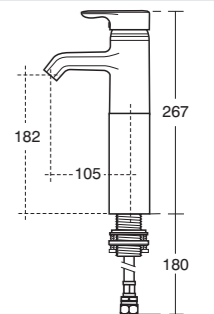

Model	Ref.	Price
One tap hole, without waste	E6423AA	£431.34

Supplied fitted with a removable 5 litres per minute eco flow regulator.