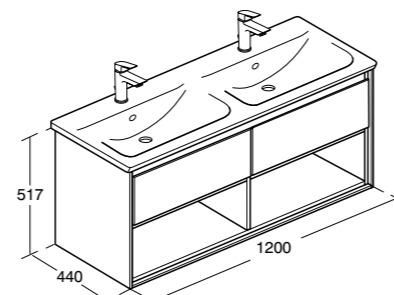

**Concept Air
Cube
Vanity unit
500mm**

Model	Ref.	Price
One drawer, Cube 500mm Vanity unit	E0817--	£384.30

**Concept Air Cube
Vanity unit
1200mm**

Model	Ref.	Price
Two drawers with open shelf, Cube 1200mm Vanity unit	E0829--	£611.10