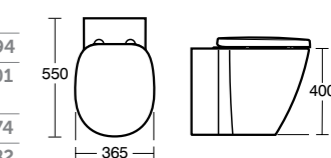

Model	Ref.	Price
Back-to-wall WC pan (horizontal outlet)	E050901	£299.94
Conceala 2 top inlet cistern with pneumatic dual flush, 6/4 litre	S362467	£109.01
Thin standard seat and cover	E772501	£100.74
Thin slow close seat and cover	E772601	£144.82
Wrap standard seat and cover	E791801	£100.74
Wrap slow close seat and cover	E791701	£144.82