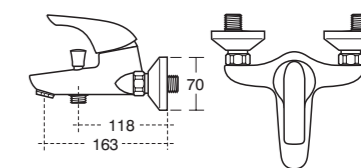

£342⁷⁸

Ceraplan one tap hole bath shower mixer.

Ceraplan Single lever basin mixer

Model	Ref.	Price
One tap hole with pop-up waste	B7886AA	£137.52
One tap hole without waste	B7887AA	£129.22

Supplied fitted with a removable 5 litres per minute eco flow regulator.

Ceraplan Basin pillar taps

Model	Ref.	Price
Pair basin pillar taps	B7884AA	£108.37

Ceraplan Single lever bidet mixer

Model	Ref.	Price
One tap hole with pop-up waste	B7889AA	£156.29

Ceraplan Bath pillar taps

Model	Ref.	Price
Pair bath pillar taps	B7885AA	£129.22

Ceraplan Single lever bath filler

Model	Ref.	Price
One tap hole, dual control	B7888AA	£293.82

Ceraplan Bath filler

Model	Ref.	Price
Two tap holes, dual control	B7891AA	£293.82

Ceraplan Bath shower mixer

Model	Ref.	Price
Exposed wall hung bath shower mixer without shower kit	B3697AA	£205.72

Ceraplan Single lever bath shower mixer

Model	Ref.	Price
One tap hole bath shower mixer complete with shower kit	B7890AA	£342.78

Ceraplan Bath shower mixer

Model	Ref.	Price
Dual control two tap hole bath shower mixer complete with shower kit	B7892AA	£342.78

Ceraplan Single lever shower mixer

Model	Ref.	Price
Exposed manual shower valve without shower kit	B3699AA	£208.67