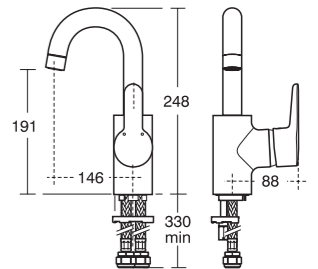

Supplied fitted with a removable 5 litres per minute eco flow regulator.

Concept Basin mixer

Model	Ref.	Price
One tap hole with tube spout	B9994AA	£183.96

Supplied fitted with a removable 5 litres per minute eco flow regulator.