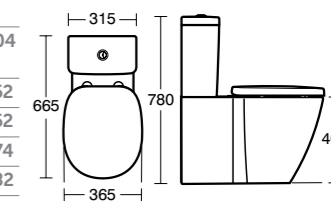

Model	Ref.	Price
Close coupled back-to-wall WC pan (horizontal outlet)	E822801	£296.04
Cube cistern with dual flush, 6/4 litres	E785901	£190.52
Cube cistern with dual flush, 4/2.6 litres	E796901	£190.52
Thin standard seat and cover	E772501	£100.74
Thin slow close seat and cover	E772601	£144.82
Wrap standard seat and cover	E791801	£100.74
Wrap slow close seat and cover	E791701	£144.82