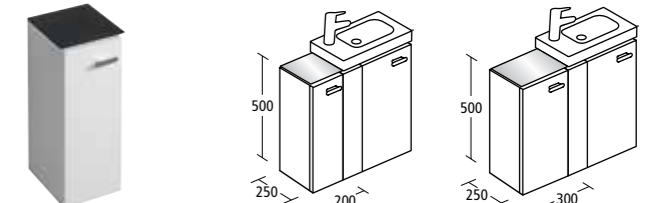

Concept Space Add on unit for guest unit

Model	Ref.	Price A	Price B
200mm add on unit	E0372--	£194.24	£215.82
200mm glass top for add on unit	E0393--	£54.68	-
300mm add on unit	E0373--	£213.62	£226.07
300mm glass top for add on unit	E0394--	£60.43	-

One internal shelf.
Specify glass top colour with reference code: White SA, Grey RU, Brown RP.
Units can be hung left or right opening.