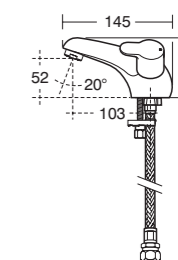

ELEMENTS A MARRIAGE OF VALUE, DESIGN AND CHOICE

Proving that economy needn't compromise on style, this sleek and modern range of mixers and taps is highly practical and adds a contemporary look to a conventional style. The gentle body lines, quarter turn valves and lever handles make Elements a favourite Ideal Standard design.

↗
£128¹⁶

Elements basin mixer
with pop-up waste

Elements Basin pillar taps

Model	Ref.	Price
Basin pillar taps	B9887AA	£74.66

Elements Basin mixer

Model	Ref.	Price
One tap hole with pop-up waste	B9889AA	£128.16
One tap hole with weighted chain	B9890AA	£124.14

Supplied fitted with a removable 5 litres per minute eco flow regulator.

Elements Bath pillar taps

Model	Ref.	Price
Bath pillar taps	B9888AA	£82.13

Elements Bath filler

Model	Ref.	Price
Two tap holes	B9891AA	£169.20

Elements Bath shower mixer

Model	Ref.	Price
Two tap hole mixer with shower kit	B9892AA	£201.56