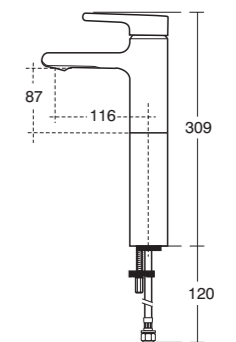

Model	Ref.	Price
Single lever one tap hole tall basin mixer with classic outlet – without waste	A4755AA	£388.22

Supplied fitted with a 5 litres per minute eco flow regulator