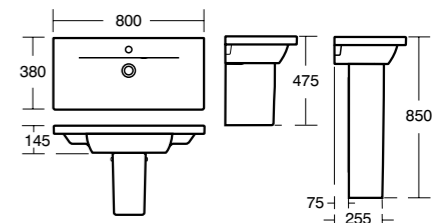

Model	Ref.	Price
80cm, one tap hole	E134301	£316.55
Full pedestal	E783701	£75.53
Semi-pedestal	E784001	£81.58
Basin fixing set	E015767	£14.40

For use with furniture basin unit E0318-- see page 105.