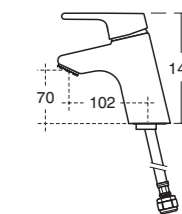

NO MORE DRIPS

No drips and controlled flow and temperature

Active's ceramic disc technology coupled with its quarter turn 'thumb action' handles make it easy to use, giving you precision control of both flow and temperature. With Active, there are no more drips, just pure efficient performance.

For more bath filler options see chart on page 177.

Active Single lever basin mixer

Model	Ref.	Price
One tap hole with pop-up waste	B8062AA	£168.48
One tap hole, without waste	B9209AA	£168.48

Supplied fitted with a removable 5 litres per minute eco flow regulator.

Active Blue Single lever basin mixer

Model	Ref.	Price
One tap hole with pop-up waste	B0245AA	£186.18
One tap hole, without waste	B0246AA	£176.86

Supplied fitted with a removable 5 litres per minute eco flow regulator.

Active Single lever basin pillar taps

Model	Ref.	Price
Pair basin pillar taps	B8074AA	£110.12

Active Single lever bidet mixer

Model	Ref.	Price
One tap hole with pop-up waste	B8064AA	£183.49

Active Single lever bath pillar taps

Model	Ref.	Price
Pair bath pillar taps	B8076AA	£131.02

Active Single lever bath filler

Model	Ref.	Price
One tap hole	B8077AA	£330.30