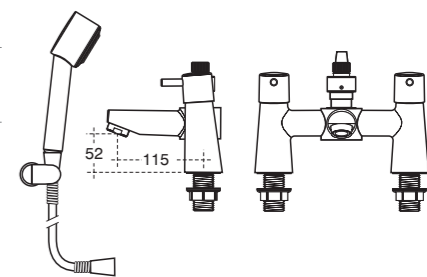

Price includes VAT at 20%.

ELEMENTS A MARRIAGE OF VALUE, DESIGN AND CHOICE

Proving that economy needn't compromise on style, this sleek and modern range of mixers and taps is highly practical and adds a contemporary look to a conventional style. The gentle body lines, quarter turn valves and lever handles make Elements a favourite Ideal Standard design.