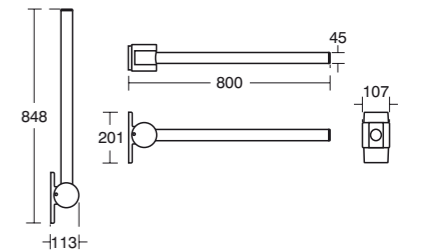

Concept Freedom Contemporary grab rail

Model	Ref.	Price
Contemporary 21 60cm grab rail	S6484AA	£242.15
Contemporary 21 45cm grab rail	S6486AA	£201.82

Concept Freedom Contemporary hinged arm

Model	Ref.	Price
Contemporary 21 80cm hinged arm	S6362AA	£632.27