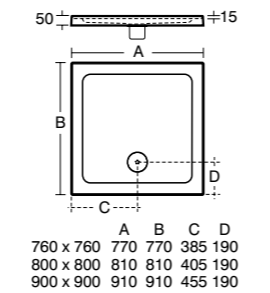

Model	Ref.	Price
760mm upstand tray and waste	L511301	£159.00
800mm upstand tray and waste	L511401	£183.56
900mm upstand tray and waste	L511501	£261.61
1200mm riser kit (for use with trays up to 1200)	L630901	£81.62
Flexible waste pipe	L630801	£12.28