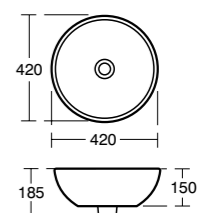

Model	Ref.	Price
42cm, no tap holes	E302501	£411.24