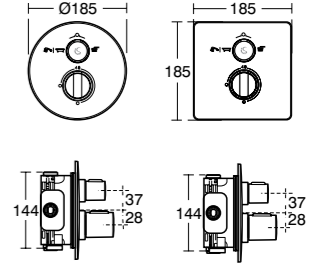

Concept
Easybox
Slim
shower
pack

Model	Ref.	Price
Shower pack with round faceplate and Idealrain M3 kit	A5958AA	£457.39
Shower pack with square faceplate and Idealrain cube M3 kit	A5959AA	£457.39

ACCESSIBLE SHOWER