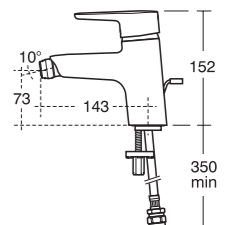

CONCEPT INNOVATIVE TECHNOLOGY AND MODERN DESIGN

This is the latest range of fittings to feature a basin mixer with Blue technology. Concept mixers and taps have been designed to complement the Concept range but would also perfectly enhance other ranges.

They offer a wide choice of innovative fittings that combine distinctive design and high-performance features to guarantee quality, comfort and ease of use.

£390¹⁴ ↗

Concept
Blue basin mixer

BLUE TECHNOLOGY... SAVE WATER – SAVE MONEY

The Blue basin mixers are engineered to use less water and energy thanks to features such as the flow regulator and the fact that less water is held in the tap when it is off. And by saving energy and water, you save money.

For more on our Blue technology see page 175.

Concept Blue basin mixer

Model	Ref.	Price
One tap hole with pop-up waste	B9915AA	£160.97
One tap hole without waste	B9918AA	£150.23

Supplied fitted with a removable 5 litres per minute eco flow regulator.

Concept Blue small basin mixer

Model	Ref.	Price
One tap hole with pop-up waste	B0671AA	£136.31
One tap hole without waste	B0672AA	£130.80

Supplied fitted with a removable 5 litres per minute eco flow regulator.

Concept Basin mixer

Model	Ref.	Price
One tap hole with tube spout	B9994AA	£183.96

Supplied fitted with a removable 5 litres per minute eco flow regulator.

Concept Basin pillar taps

Model	Ref.	Price
Pair basin pillar taps	B9925AA	£118.04

Supplied fitted with two removable 5 litres per minute eco flow regulators.

Concept Bidet mixer

Model	Ref.	Price
Single lever with pop-up waste	B9988AA	£171.70

Supplied fitted with a removable 5 litres per minute eco flow regulator.