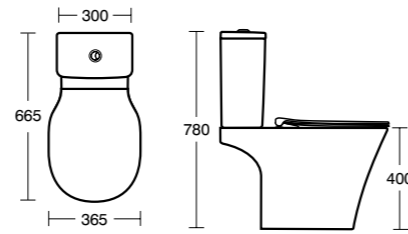

Model	Ref.	Price
WC bowl, close coupled horizontal outlet	E079701	£242.56
Cistern with dual flush valve, 6/4 litres	E080401	£187.74
Cistern with dual flush valve, 4/2.6 litres	E080601	£187.74
Thin seat & cover	E080901	£98.28
Thin seat & cover, slow close	E081101	£141.12
Slim wrap seat & cover	E081201	£98.28
Slim wrap seat & cover, slow close	E081401	£141.12