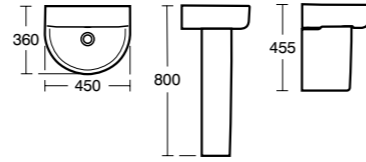

Model	Ref.	Price
45cm, one tap hole	E796601	£94.66
Cloakroom pedestal	E783801	£75.53
Small semi-pedestal	E784001	£81.58
Basin fixing set	E015767	£14.40