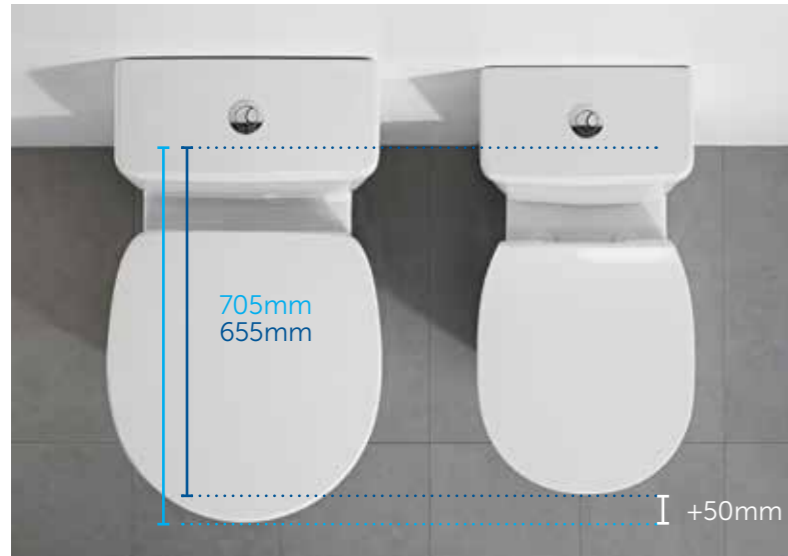

Concept Freedom XL WC

Concept Freedom raised height WC suites from **£607^{11*}**

*Comprises back-to-wall bowl, seat without cover and concealed cistern with pneumatic dual flush. Price includes VAT at 20%.