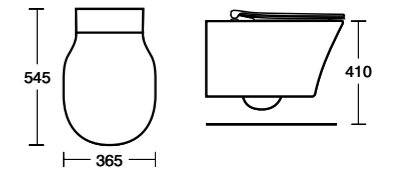

Concept Air
Cube
AquaBlade®
Close
coupled
WC suite

Model	Ref.	Price
WC bowl, close coupled horizontal outlet	E079701	£242.56
Cistern with dual flush valve, 6/4 litres	E080401	£187.74
Cistern with dual flush valve, 4/2.6 litres	E080601	£187.74
Thin seat & cover	E080901	£98.28
Thin seat & cover, slow close	E081101	£141.12
Slim wrap seat & cover	E081201	£98.28
Slim wrap seat & cover, slow close	E081401	£141.12

Concept Air
Cube
AquaBlade®
Close
coupled
back-to-wall
WC suite

Model	Ref.	Price
WC bowl, close coupled back-to-wall, horizontal outlet	E079801	£302.40
Cistern with dual flush valve, 6/4 litres	E080401	£187.74
Cistern with dual flush valve, 4/2.6 litres	E080601	£187.74
Thin seat & cover	E080901	£98.28
Thin seat & cover, slow close	E081101	£141.12
Slim wrap seat & cover	E081201	£98.28
Slim wrap seat & cover, slow close	E081401	£141.12

Concept Air
Arc
AquaBlade®
Close
coupled
WC suite

Model	Ref.	Price
WC bowl, close coupled horizontal outlet	E079701	£242.56
Cistern with dual flush valve, 6/4 litres	E080701	£187.74
Cistern with dual flush valve, 4/2.6 litres	E080801	£187.74
Thin seat & cover	E080901	£98.28
Thin seat & cover, slow close	E081101	£141.12
Slim wrap seat & cover	E081201	£98.28
Slim wrap seat & cover, slow close	E081401	£141.12

Concept Air
Arc
AquaBlade®
Close
coupled
back-to-wall
WC suite

Model	Ref.	Price
WC bowl, close coupled back-to-wall, horizontal outlet	E079801	£302.40
Cistern with dual flush valve, 6/4 litres	E080701	£187.74
Cistern with dual flush valve, 4/2.6 litres	E080801	£187.74
Thin seat & cover	E080901	£98.28
Thin seat & cover, slow close	E081101	£141.12
Slim wrap seat & cover	E081201	£98.28
Slim wrap seat & cover, slow close	E081401	£141.12