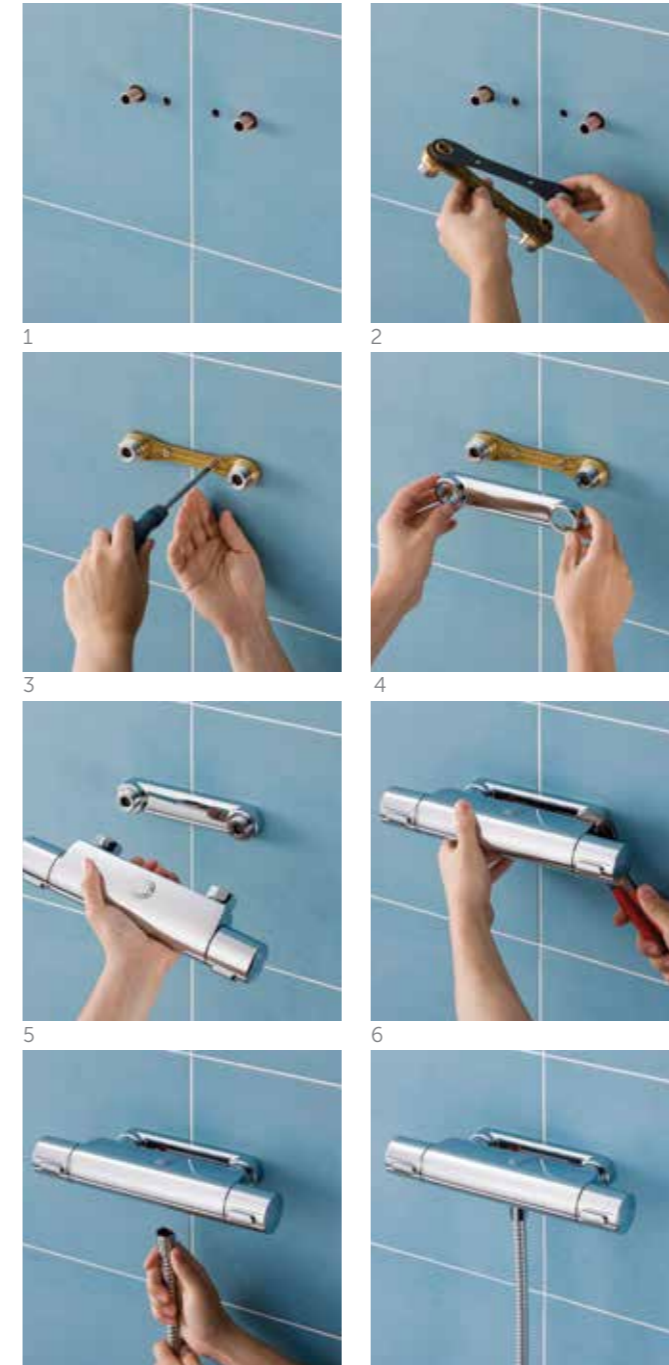

INSTALLATION GUIDE

1. Ensure the water pipes are level and spaced to 150mm from the centres. Leave 50mm protruding from the wall.
2. Couple the gasket to the rear of the wall plate, incorporating the 3/4" connectors.
3. Slip the wall plate over the ends of the water pipes and screw securely to the wall. Tighten the threaded plugs to secure the olives onto the water pipes.
4. Mount the shroud over the wall plate.
5. Fit the assembled valve unit to the shroud.
6. Using an adjustable spanner, tighten the captive nut to seal the join.
7. Attach the shower hose to the valve outlet.
8. The valve installation is now complete and the unit is ready for use.

KEY TO SYMBOLS

Please use the key below to identify the features of our shower products on pages 282–305.

High pressure installations

Products only suitable for installations with a high water pressure supply. This is a minimum of 1 bar, but is often greater. Types of systems which supply hot and cold water at mains pressure include combination boilers, unvented systems and pumped gravity systems.

Thermostatic valve

Automatically maintains water temperature at the required setting to ensure safe usage and prevent scalding, even when water is drawn off elsewhere.

Ceramic disc

The ceramic disc cartridge principle was developed by Ideal Standard and is the modern way to control water flow. There are no washers to wear and drip. A robust housing contains ceramic discs to control the flow of water through the fitting. Ceramic disc fittings are all 'drip free' and impervious to lime deposit.

Temperature limit stop

Limits the outlet water temperature to a preset level. For manual mixers there are seven settings (1 lowest through to 7 highest) which reduces the range of movement of the lever and therefore the amount of hot water that enters the fitting. For thermostatic mixers the maximum outlet temperature can be limited to 40, 43, 45 or 50°C, meaning that the fitting can be set (usually at installation) to protect more vulnerable users when required.

Cool Body

Body is cool to the touch at all times to ensure safer use and prevent burning.

Eco button

Limits the flow rate to 50% to save on water usage, with a simple manual override to achieve higher flow rates.

Safety stop

Limits the outlet water temperature to 40°C to protect vulnerable users. A simple manual override of the button on the temperature control achieves a higher temperature.