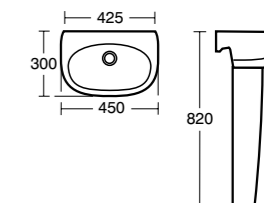

Model	Ref.	Price
45cm handrinse basin, two tap holes	E413101	£97.43
Handrinse pedestal	E020001	£45.49