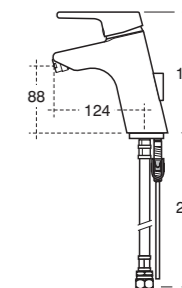

NO MORE DRIPS

No drips and controlled flow and temperature

Active's ceramic disc technology coupled with its quarter turn 'thumb action' handles make it easy to use, giving you precision control of both flow and temperature. With Active, there are no more drips, just pure efficient performance.

For more bath filler options see chart on page 177.

Active Single lever basin mixer

Model	Ref.	Price
One tap hole with pop-up waste	B8062AA	£168.48
One tap hole, without waste	B9209AA	£168.48

Supplied fitted with a removable 5 litres per minute eco flow regulator.

Active Blue Single lever basin mixer

Model	Ref.	Price
One tap hole with pop-up waste	B0245AA	£186.18
One tap hole, without waste	B0246AA	£176.86

Supplied fitted with a removable 5 litres per minute eco flow regulator.

Active Single lever basin pillar taps

Model	Ref.	Price
Pair basin pillar taps	B8074AA	£110.12

Active Single lever bidet mixer

Model	Ref.	Price
One tap hole with pop-up waste	B8064AA	£183.49

Active Single lever bath pillar taps

Model	Ref.	Price
Pair bath pillar taps	B8076AA	£131.02

Active Single lever bath filler

Model	Ref.	Price
One tap hole	B8077AA	£330.30