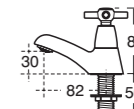

Elements
Crosshead
basin mixer

Model	Ref.	Price
Crosshead one tap hole with pop-up waste	B9860AA	£128.16
Supplied fitted with a removable 5 litres per minute eco flow regulator.		

Elements
Crosshead
bath pillar
taps