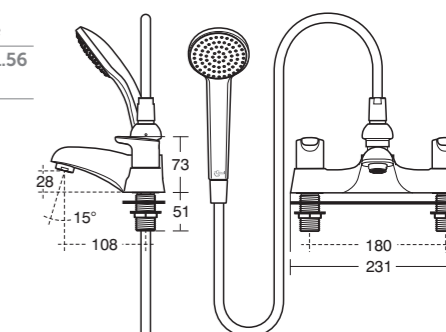

Model	Ref.	Price
Two tap hole mixer with shower kit	B9892AA	£201.56