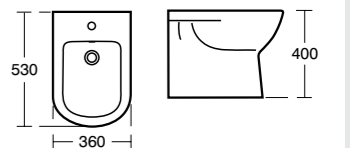

Model	Ref.	Price
Floor standing back-to-wall bidet	T509001	£193.70