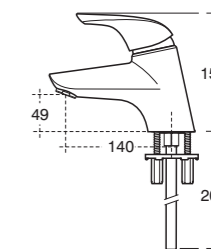

£342⁷⁸

Ceraplan one tap hole bath shower mixer.

Ceraplan Single lever basin mixer

Model	Ref.	Price
One tap hole with pop-up waste	B7886AA	£137.52
One tap hole without waste	B7887AA	£129.22

Supplied fitted with a removable 5 litres per minute eco flow regulator.

Ceraplan Basin pillar taps

Model	Ref.	Price
Pair basin pillar taps	B7884AA	£108.37

Ceraplan Single lever bidet mixer

Model	Ref.	Price
One tap hole with pop-up waste	B7889AA	£156.29

Ceraplan Bath pillar taps

Model	Ref.	Price
Pair bath pillar taps	B7885AA	£129.22

Ceraplan Single lever bath filler

Model	Ref.	Price
One tap hole, dual control	B7888AA	£293.82

Ceraplan Bath filler

Model	Ref.	Price
Two tap holes, dual control	B7891AA	£293.82

Ceraplan Bath shower mixer

Model	Ref.	Price
Exposed wall hung bath shower mixer without shower kit	B3697AA	£205.72

Ceraplan Single lever bath shower mixer

Model	Ref.	Price
One tap hole bath shower mixer complete with shower kit	B7890AA	£342.78

Ceraplan Bath shower mixer

Model	Ref.	Price
Dual control two tap hole bath shower mixer complete with shower kit	B7892AA	£342.78

Ceraplan Single lever shower mixer

Model	Ref.	Price
Exposed manual shower valve without shower kit	B3699AA	£208.67