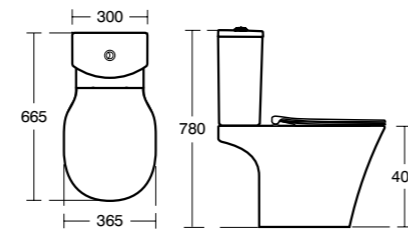

Model	Ref.	Price
WC bowl, close coupled horizontal outlet	E079701	£242.56
Cistern with dual flush valve, 6/4 litres	E080701	£187.74
Cistern with dual flush valve, 4/2.6 litres	E080801	£187.74
Thin seat & cover	E080901	£98.28
Thin seat & cover, slow close	E081101	£141.12
Slim wrap seat & cover	E081201	£98.28
Slim wrap seat & cover, slow close	E081401	£141.12