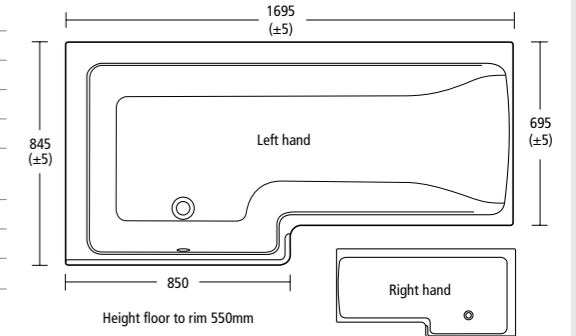

Model (no tap holes)	Ref.	Price
Idealform right hand	E051101	£398.29
Idealform left hand	E051201	£398.29
Idealform Plus+ right hand	E049101	£565.98
Idealform Plus+ left hand	E049201	£565.98
170cm square shower bath front panel	E050401	£142.55
Unilux 70cm end panel	E316901	£62.65
Unilux Plus+ 70cm end panel	E483101	£62.65
Square shower bath screen	E0508EO	£370.34

Left hand bath shown.