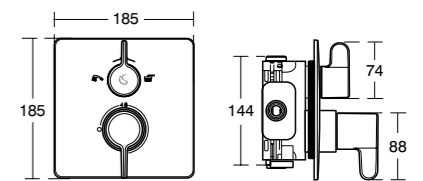

Freedom Easybox

Model	Ref.	Price
Built-in thermostatic shower mixer with square faceplate and metal lever handles	A6377AA	£421.24
Built-in thermostatic shower mixer with diverter, square faceplate and metal lever handles	A6378AA	£465.58
Built-in thermostatic bath shower mixer with square faceplate and metal lever handles	A6379AA	£465.58