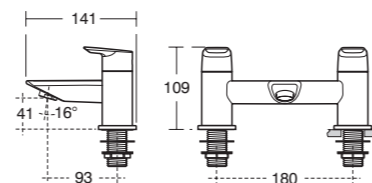

Tesi
Dual control
bath filler

Model	Ref.	Price
Dual control bath filler	A6590AA	£303.20

Tesi
Dual control bath
shower mixer

Model	Ref.	Price
Dual control bath shower mixer and shower kit	A6591AA	£390.14

Tesi
Single lever
bath shower
mixer

Model	Ref.	Price
Single lever exposed bath shower mixer	A6583AA	£201.06

MIXERS & TAPS
TESI

EFFORTLESS FOR
BATH OR SHOWER

With a light touch of the diverter, you can switch from bath fill to the single function Idealrain shower. And, while you're showering, the clever 'follow me' swivel outlet keeps the hose well out of your way.

£390¹⁴ ↘

Tesi dual control bath shower mixer and shower kit

↙
£303²⁰

Tesi dual control bath filler