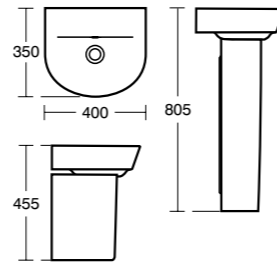

Concept Air
Arc Basin
60/55/50cm

Model	Ref.	Price
60cm, one tap hole	E138501	£129.60
55cm, one tap hole	E138601	£118.80
50cm, one tap hole	E138701	£118.80
Full pedestal	E078101	£81.90
Semi-pedestal	E077201	£83.16
Basin fixing set	E015767	£14.40
Contemporary bottle trap	E0079AA	£145.60

Concept Air
Arc Handrinse
basin
40cm

Model	Ref.	Price
40cm, one tap hole	E138801	£99.00
Full pedestal	E078101	£81.90
Semi-pedestal	E077201	£83.16
Basin fixing set	E015767	£14.40
Contemporary bottle trap	E0079AA	£145.60

Concept Air Arc
Semi-countertop basin
50cm

Model	Ref.	Price
50cm, one tap hole	E138901	£216.00

Can be used with semi-countertop unit [E0837](#) and worktop [E0839](#).

With a full pedestal, Arc basins exude slender elegance while the wall-mounted option enhances the sense of weightlessness.

THE NEXT GENERATION OF STORAGE SOLUTIONS

In so many bathroom design projects, furniture is an afterthought. But to create that beautiful streamlined look, efficient storage is a must. Concept Air offers a fully comprehensive bathroom solution. Our wide range of complementary furniture demonstrates efficiency in function, flexibility in arrangement and variety in style.

We are a proud member of the UK's largest furniture association. Established in 1949, FIRA ensures all of our furniture meets the highest safety and legal standards.

When choosing Concept Air furniture, you can specify open shelves or, to keep your space supremely calm, opt for spacious soft close drawers. Practical can be beautiful.