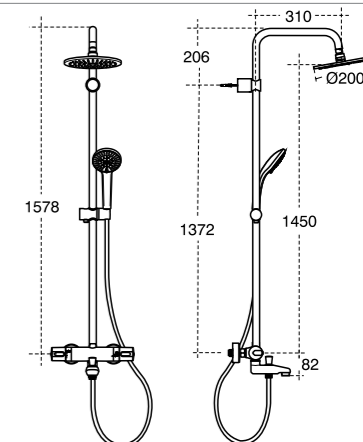

Model	Ref.	Price
Ceratherm 100 exposed thermostatic bath shower mixer comprising 1700mm Idealrain fixed riser with M1 200mm rainshower and M3 handspray	A5778AA	£931.74