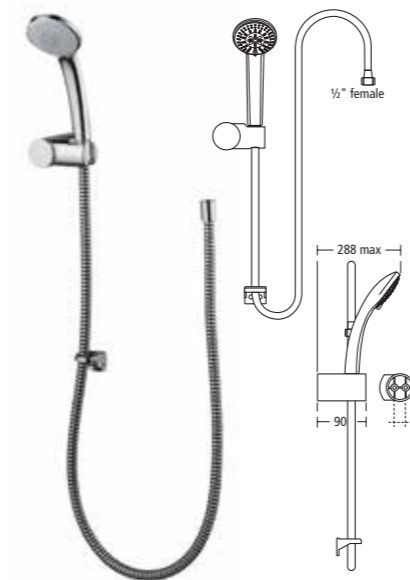

Idealrain S3/S1 shower kit and 1.35m hose

Model	Ref.	Price
Three-function	B9450AA	£55.43
Single-function	B9449AA	£49.20

FEATURES

- ø80mm handspray
- Limescale resistant, rub clean nozzles
- Removable 8 litres per minute flow regulator
- Includes wall bracket to hold handspray
- 1.35m flexible hose
- Includes hose retaining ring
- Chrome finish
- Suitable for either low or high pressure installation
- Five-year guarantee

Spray patterns