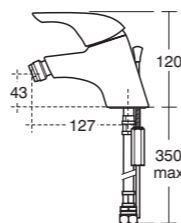

Ceraplan Basin pillar taps

Model	Ref.	Price
Pair basin pillar taps	B7884AA	£108.37

Ceraplan Single lever bidet mixer

Model	Ref.	Price
One tap hole with pop-up waste	B7889AA	£156.29

Ceraplan Bath pillar taps