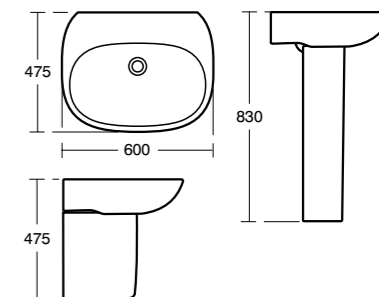

Model	Ref.	Price
60cm, one tap hole	T026501	£106.93
Full pedestal	T351901	£58.69
Semi-pedestal	T357301	£65.21
Basin fixing set	E015767	£14.40