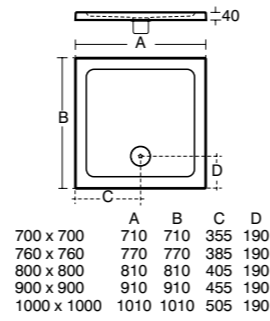

Model	Ref.	Price
700mm flat top tray and waste	L508501	£130.09
760mm flat top tray and waste	L508601	£131.53
800mm flat top tray and waste	L508701	£151.76
900mm flat top tray and waste	L508801	£205.26
1000mm flat top tray and waste	L508901	£245.71
Adhesive upstand	LV69967	£55.04
1200mm riser kit (for use with trays up to 1200)	L630901	£81.62
Flexible waste pipe	L630801	£12.28