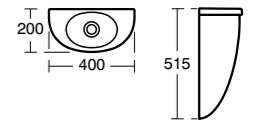

Model	Ref.	Price
40cm, with shroud, two tap holes	E617701	£217.88
40cm, without shroud, two tap holes	E617501	£147.38
Shroud only	E617901	£185.82