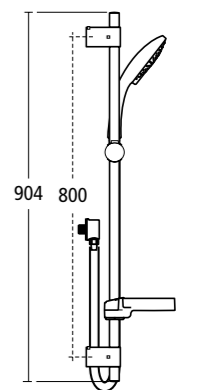

TT Silver 3 control shower mixer

Model	Ref.	Price
2 outlet and two-way diverter to bath or shower with faceplate and handles	A5599AA	£828.20
3 outlet and three-way diverter to bath, shower or fixed overhead with faceplate and handles	A5600AA	£870.46