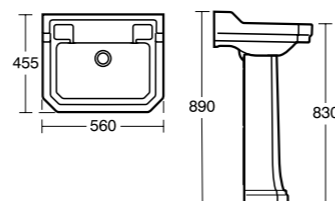

Waverley Basin 56cm

Model	Ref.	Price
56cm, one tap hole	U470201	£175.90
56cm, two tap holes	U470101	£175.90
Full pedestal	U470001	£66.55

Waverley Handrinse basin 45cm

Model	Ref.	Price
45cm handrinse, two tap holes	U471001	£137.59
32 x 75mm seal bottle trap	E3198AA	£52.26
Steel wall hangers (pair)	E501067	£2.24