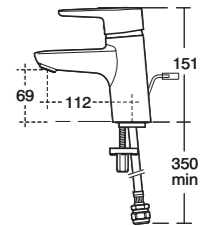

CONCEPT INNOVATIVE TECHNOLOGY AND MODERN DESIGN

This is the latest range of fittings to feature a basin mixer with Blue technology. Concept mixers and taps have been designed to complement the Concept range but would also perfectly enhance other ranges.

They offer a wide choice of innovative fittings that combine distinctive design and high-performance features to guarantee quality, comfort and ease of use.

£390¹⁴ ↗

Concept
Blue basin mixer

BLUE TECHNOLOGY... SAVE WATER – SAVE MONEY

The Blue basin mixers are engineered to use less water and energy thanks to features such as the flow regulator and the fact that less water is held in the tap when it is off. And by saving energy and water, you save money.

For more on our Blue technology see page 175.

Concept Blue basin mixer

Model	Ref.	Price
One tap hole with pop-up waste	B9915AA	£160.97
One tap hole without waste	B9918AA	£150.23

Supplied fitted with a removable 5 litres per minute eco flow regulator.

Concept Blue small basin mixer

Model	Ref.	Price
One tap hole with pop-up waste	B0671AA	£136.31
One tap hole without waste	B0672AA	£130.80

Supplied fitted with a removable 5 litres per minute eco flow regulator.

Concept Basin mixer

Model	Ref.	Price
One tap hole with tube spout	B9994AA	£183.96

Supplied fitted with a removable 5 litres per minute eco flow regulator.

Concept Basin pillar taps

Model	Ref.	Price
Pair basin pillar taps	B9925AA	£118.04

Supplied fitted with two removable 5 litres per minute eco flow regulators.

Concept Bidet mixer

Model	Ref.	Price
Single lever with pop-up waste	B9988AA	£171.70

Supplied fitted with a removable 5 litres per minute eco flow regulator.