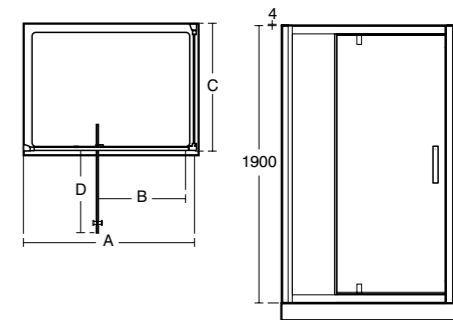

SPECIFICATIONS - DOOR				SIDE PANEL
Size/mm	Dim. A - Width (mm)	Dim. B - Opening (mm)	Dim. D - Width (mm)	Dim. C - Width (mm)
1200	1151 - 1201	600	565	-
760	-	-	-	724 - 749
800	-	-	-	764 - 789
900	-	-	-	864 - 889