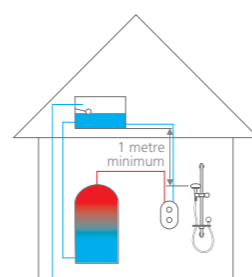

CHOOSING YOUR SHOWER MIXER AND KIT

STEP 1: IDENTIFY YOUR WATER SYSTEM

There are four possible ways the water in your home is heated and circulated.

LOW PRESSURE GRAVITY FED SYSTEMS

This is a common type of heating system. To create the shower pressure, water flows directly from a cold water tank (cistern) in your loft to a hot water tank (cylinder) in your airing cupboard. The greater the distance from the bottom of the tank to the top of the showerhead, the better your shower will perform. Typically this system has a water pressure of 0.1 bar*.