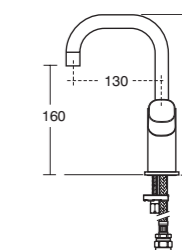

TEMPO PURE SIMPLICITY

Tempo's basin mixers and pillar taps effortlessly echo the key style cues of the range. Complex contours of subtle curves create a soft, tactile form while the essential look remains pure and minimal.

£138⁴⁴ ↗
Tempo basin mixer

£116¹⁶

Tempo basin
pillar taps

Tempo Basin mixer

Model	Ref.	Price
One tap hole with pop-up waste	B0763AA	£147.19
One tap hole without waste	B0764AA	£138.44

Supplied fitted with a removable 5 litres per minute eco flow regulator.

Tempo Mini basin mixer

Model	Ref.	Price
One tap hole without waste	B1480AA	£155.48

Supplied fitted with a removable 5 litres per minute eco flow regulator.

Tempo Dual control basin mixer

Model	Ref.	Price
Dual control basin mixer, without waste	B0727AA	£163.91

Supplied fitted with a removable 5 litres per minute eco flow regulator.

Tempo Basin pillar taps

Model	Ref.	Price
Pair basin pillar taps	B0728AA	£116.16

Supplied fitted with two removable 5 litres per minute eco flow regulators.

Tempo Bidet mixer

Model	Ref.	Price
One tap hole with pop-up waste	B0765AA	£160.56

Supplied fitted with a removable 5 litres per minute eco flow regulator.

Price includes VAT at 20%.