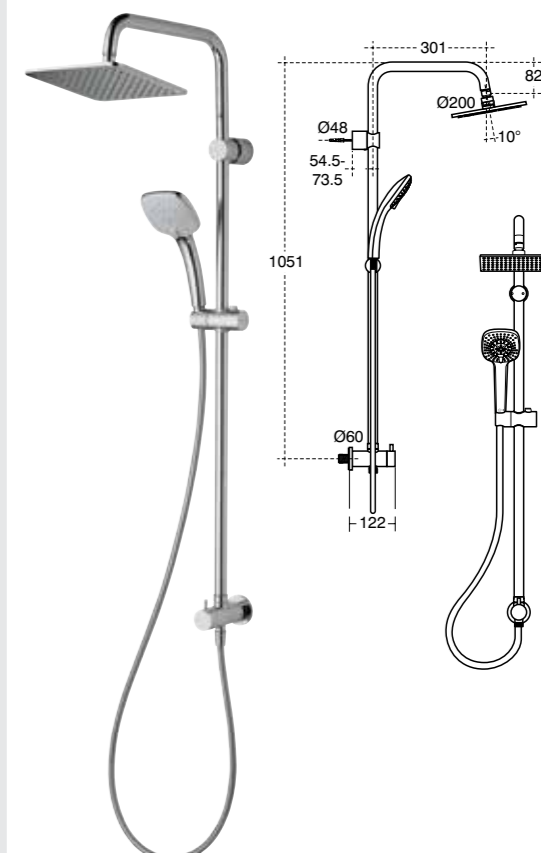

Idealrain Cube Dual shower system for built-in mixers

Model	Ref.	Price
Idealrain fixed riser with M1 rainshower and M3 shower kit for exposed shower mixers	A5862AA	£600.19
Idealrain Cube fixed riser shown above with M1 200mm rainshower and M3 shower kit for built-in shower mixers.	A5834AA	£600.19

DUAL FEATURES

(A5689AA, A5834AA, A5691AA, A5862AA)

- 200mm rainshower fitted with removable 12 litres per minute flow regulator
- M3 handspray fitted with removable 8 litres per minute flow regulator
- Fixed riser with 25mm diameter tube
- Metal slider with press to move slider
- Two way diverter with metal pin handle
- 1.8m Idealflex smooth metal effect hose

- Available for built-in or exposed mixers
- Optional 150mm extension kit [A860873AA](#)
- Limescale resistant, rub clean nozzles
- Minimum operating pressure 0.5 bar