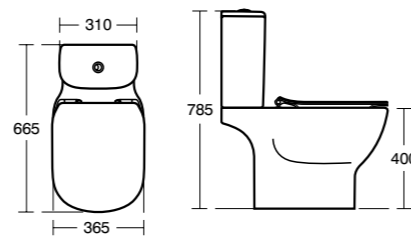

Compatible with Tempo furniture, page 140.

Tesi AquaBlade® Close coupled WC

Model	Ref.	Price
WC bowl, close coupled horizontal outlet	T356401	£156.49
Cistern with dual flush valve, 6/4 litres	T357001	£134.33
Cistern with dual flush valve, 4/2.6 litres	T356901	£134.33
Thin seat and cover, normal close	T352801	£62.59
Thin seat and cover, slow close	T352701	£114.76