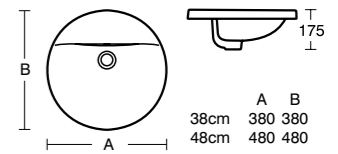

Model	Ref.	Price
48cm basin, one tap hole with overflow	E501101	£198.28
38cm basin, one tap hole with overflow	E500801	£178.45