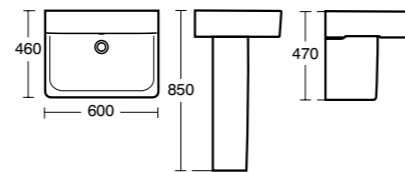

Model	Ref.	Price
60cm, one tap hole	E794301	£135.14
Full pedestal	E783701	£75.53
Semi-pedestal	E783901	£81.58
Basin fixing set	E015767	£14.40