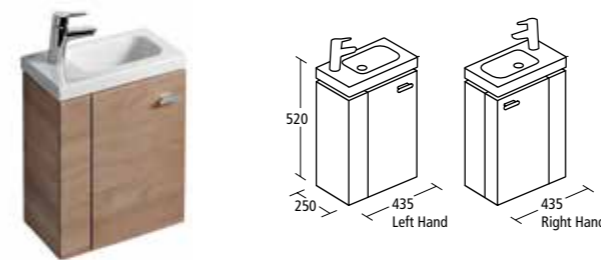

Concept Space wall hung guest basin unit with L-shaped door

Model	Ref.	Price A	Price B
450 x 250mm guest basin unit, left hand	E0370--	£287.77	£316.55
450 x 250mm guest basin unit, right hand	E0371--	£287.77	£316.55

One internal shelf.
Removable storage box included with unit.
For use with 45cm guest basin.