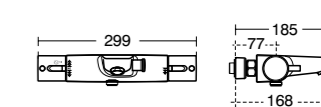

Alto Ecotherm HP shower mixer

Model	Ref.	Price
Bar shower mixer with fast fix wall bracket	A4740AA	£169.31

Alto Ecotherm HP shower mixer pack

Model	Ref.	Price
Pack comprises bar shower mixer with fast fix wall bracket and Idealrain S3 three-function shower kit	A4741AA	£253.98