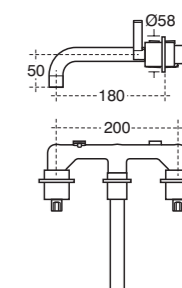

SILVER CLEAN DETAILING, COMPLETE SOLUTIONS

Silver is a unique collection of stunning chrome plated mixers and taps for baths and basins. The fittings have been designed to complement the White collection but are equally suitable for other ranges.

Silver has a choice of single lever or dual control mixer taps.

£381³⁴ ↗

Silver single lever basin mixer

£471⁰² ↗

Silver Basin mixer

Model	Ref.	Price
Single lever, one tap hole, with pop-up waste	E0067AA	£381.34
Single lever, one tap hole, without waste	E0068AA	£370.08

Supplied fitted with a removable 5 litres per minute eco flow regulator.

Silver Basin mixer

Model	Ref.	Price
Dual control, one tap hole, with pop-up waste	E0065AA	£376.85
Dual control, one tap hole, without waste	E0066AA	£370.08

Supplied fitted with a removable 5 litres per minute eco flow regulator.

Silver Vessel basin mixer

Model	Ref.	Price
One tap hole, without waste	E0069AA	£448.63

Supplied fitted with a removable 5 litres per minute eco flow regulator.

Silver Wall basin mixer

Model	Ref.	Price
Dual control, 150mm spout	E0063AA	£471.02
Dual control, 230mm spout	E0064AA	£494.58

Silver Basin mixer

Model	Ref.	Price
Dual control three tap holes, with pop-up waste	E0061AA	£471.02
Dual control, three tap holes, without waste	E0062AA	£459.32

Silver Wall bath filler

Model	Ref.	Price
Dual control, wall hung	E0071AA	£659.44