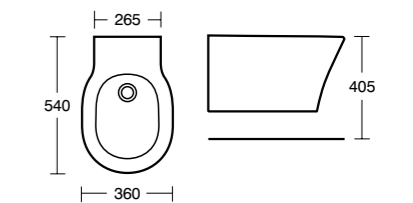

Model	Ref.	Price
Wall hung bidet, one tap hole	E080201	£340.20
Support brackets (pair) with bolts	E006067	£171.28