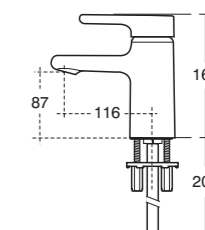

Model	Ref.	Price
Single lever one tap hole bath filler	A4609AA	£398.94