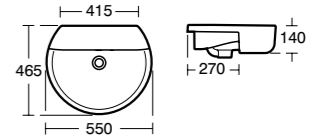

Model	Ref.	Price
55cm, one tap hole	E792101	£229.80
55cm, two tap holes	E792201	£229.80

For use with Tempo, page 143 or Concept Air,
page 36 semi-countertop basin units.