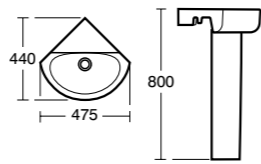

Concept Arc Countertop basin 55cm

Model	Ref.	Price
55cm, one tap hole	E797601	£230.03

SPACE SAVING BASINS

To see more go to page 92

Concept Arc Corner handrinse basin 45cm

Model	Ref.	Price
45cm, one tap hole	E792801	£115.46
45cm, two tap holes	E792901	£115.46
Cloakroom pedestal	E783801	£75.53
Basin fixing set	E015767	£14.40
Can be used with Concept Space basin corner unit.		