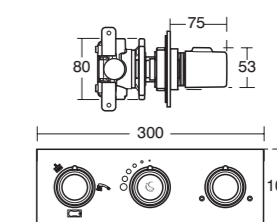

Model	Ref.	Price
Three-control two-outlet bath shower mixer with faceplate and handles	A5603AA	£828.20
Three-control three-outlet bath shower mixer with faceplate and handles	A5604AA	£870.46