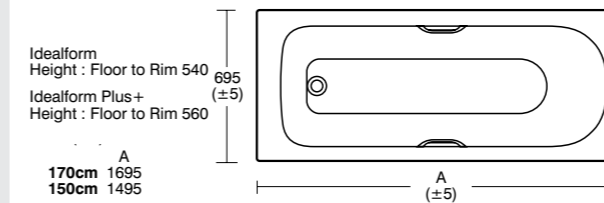

Idealform Plus+ baths	Ref.	Price
170 x 70cm Idealform Plus+ rectangular bath with grips, no tap holes	E762601	£368.58
170 x 70cm Idealform Plus+ rectangular bath, no grips, no tap holes	E762801	£348.92
150 x 70cm Idealform Plus+ rectangular bath with grips, no tap holes	E762201	£368.58
150 x 70cm Idealform Plus+ rectangular bath, no grips, no tap holes	E762401	£348.92
Unilux Plus+ 170cm front bath panel for Idealform Plus+ only	E479701	£125.32
Unilux Plus+ 150cm front bath panel for Idealform Plus+ only	E479601	£125.32
Unilux Plus+ 70cm end bath panel for Idealform Plus+ only	E483101	£62.65