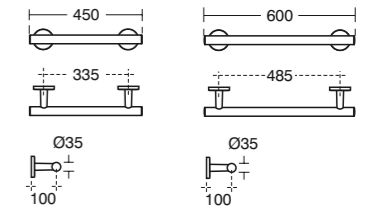

Concept Freedom Contemporary grab rail

Model	Ref.	Price
Contemporary 21 60cm grab rail	S6484AA	£242.15
Contemporary 21 45cm grab rail	S6486AA	£201.82

Concept Freedom Contemporary hinged arm

Model	Ref.	Price
Contemporary 21 80cm hinged arm	S6362AA	£632.27