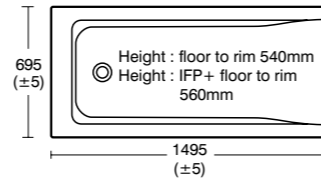

Model	Ref.	Price
Two tap holes	E729701	£338.33
No tap holes	E735601	£338.33
Idealform Plus+, no tap holes	E861401	£425.15
Unilux 150cm front bath panel	E479601	£125.32
Unilux 70cm end bath panel	E316901	£62.65