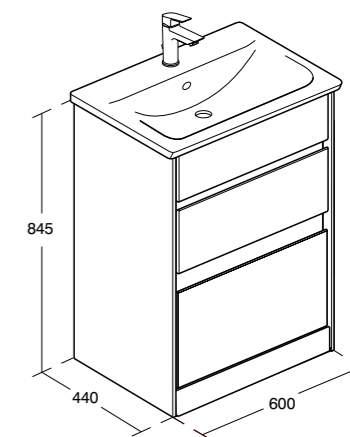

Concept Air
Worktop for vanity unit

Model	Ref.	Price
1200 x 440mm worktop	E0852--	£119.70
1000 x 440mm worktop	E0851--	£100.80
800 x 440mm worktop	E0849--	£90.72
600 x 440mm worktop	E0848--	£80.64

For vessel basin installation.