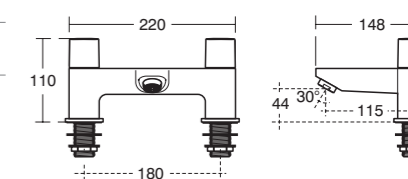

Model	Ref.	Price
Dual control two tap hole bath filler	B0730AA	£313.48