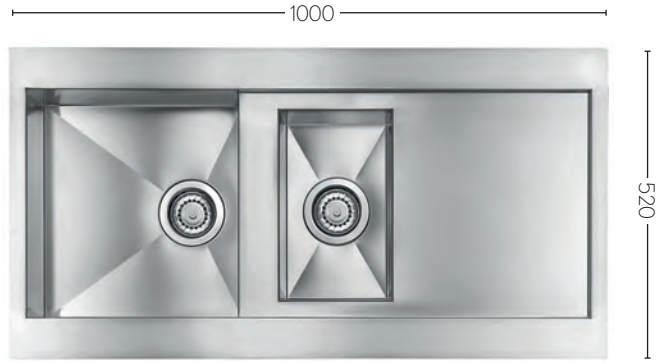

## SVELTE 100 X 52

Contemporary in form and generously proportioned, the sleek angled drainer effectively diverts water to the design's 1.5 bowls.

SE100X52BH **£599.00**

1.5 bowl kitchen sink with drainer

## SVELTE 100 X 52

This smart but simple option combines a large drainer and luxuriously-proportioned single bowl, complemented perfectly by the reflective stainless steel finish.

SE100X52CT **£499.00**