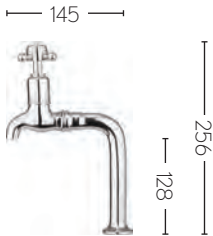

Belgravia Crosshead pair of bip taps
BL726DC £195.00

Chrome

Water pressure: LP