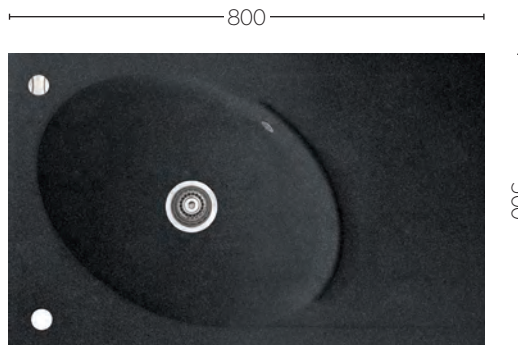

TUBE

Perfect for kitchens with limited space, this design combines clean, contemporary lines with a single oval bowl for striking impact.

KS_TU8050RB **£525.00**

Single bowl kitchen sink with drainer

Reversible bowl

Granite/quartz

Metallic black

w 800 x d 500 x h 205mm