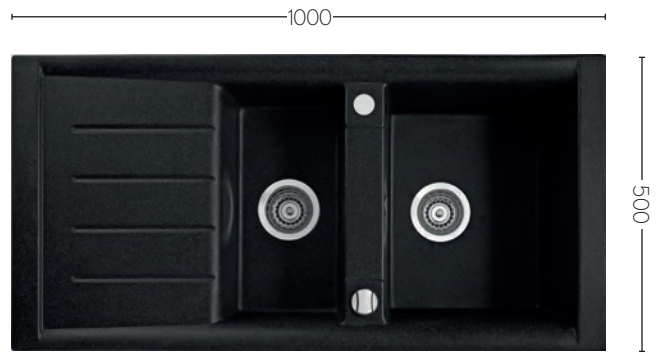

TEMPO

A streamlined option with a flush appearance, Tone offers a conventional rectangular layout with a double bowl and draining space for enhanced practical style.

KS_TE10050RB **£525.00**

1.5 bowl kitchen sink with drainer

Reversible bowl

Granite/quartz

Metallic black

w 1000 x d 500 x h 230mm

Supplied with installation template and McAlpine waste and overflow kit