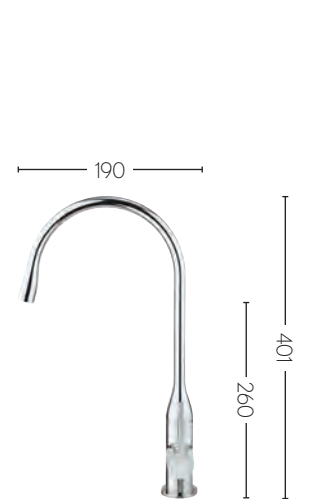

## BELGRAVIA

Compact and contemporary, this single bowl design with deep inset is ideal for kitchens with restricted worktop space.

KS\_BL5963CW **£545.00**

Semi inset belfast kitchen sink

Granite/quartz

Polar white

w 595 x d 630 x h 210mm

KITCHEN MIXERS SPECIFICATIONS

**Cook side lever kitchen mixer with concealed dual function spray**  
CO714DC **£195.00**

- Chrome
- Swivel spout
- Flexi spray
- Single lever
- Water pressure: HP1

- Chrome
- Swivel spout
- Flexi spray
- Single lever
- Water pressure: HP1

**Svelte side lever kitchen mixer**  
SE714DC **£155.00**

- Chrome
- Swivel spout
- Single lever
- Water pressure: MP

**Design side lever kitchen mixer**  
DE717DC **£145.00**