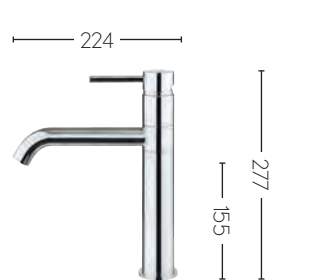

Design single lever kitchen mixer
DE716DC **£135.00**

- Chrome
- Swivel spout
- Single lever
- Water pressure: MP