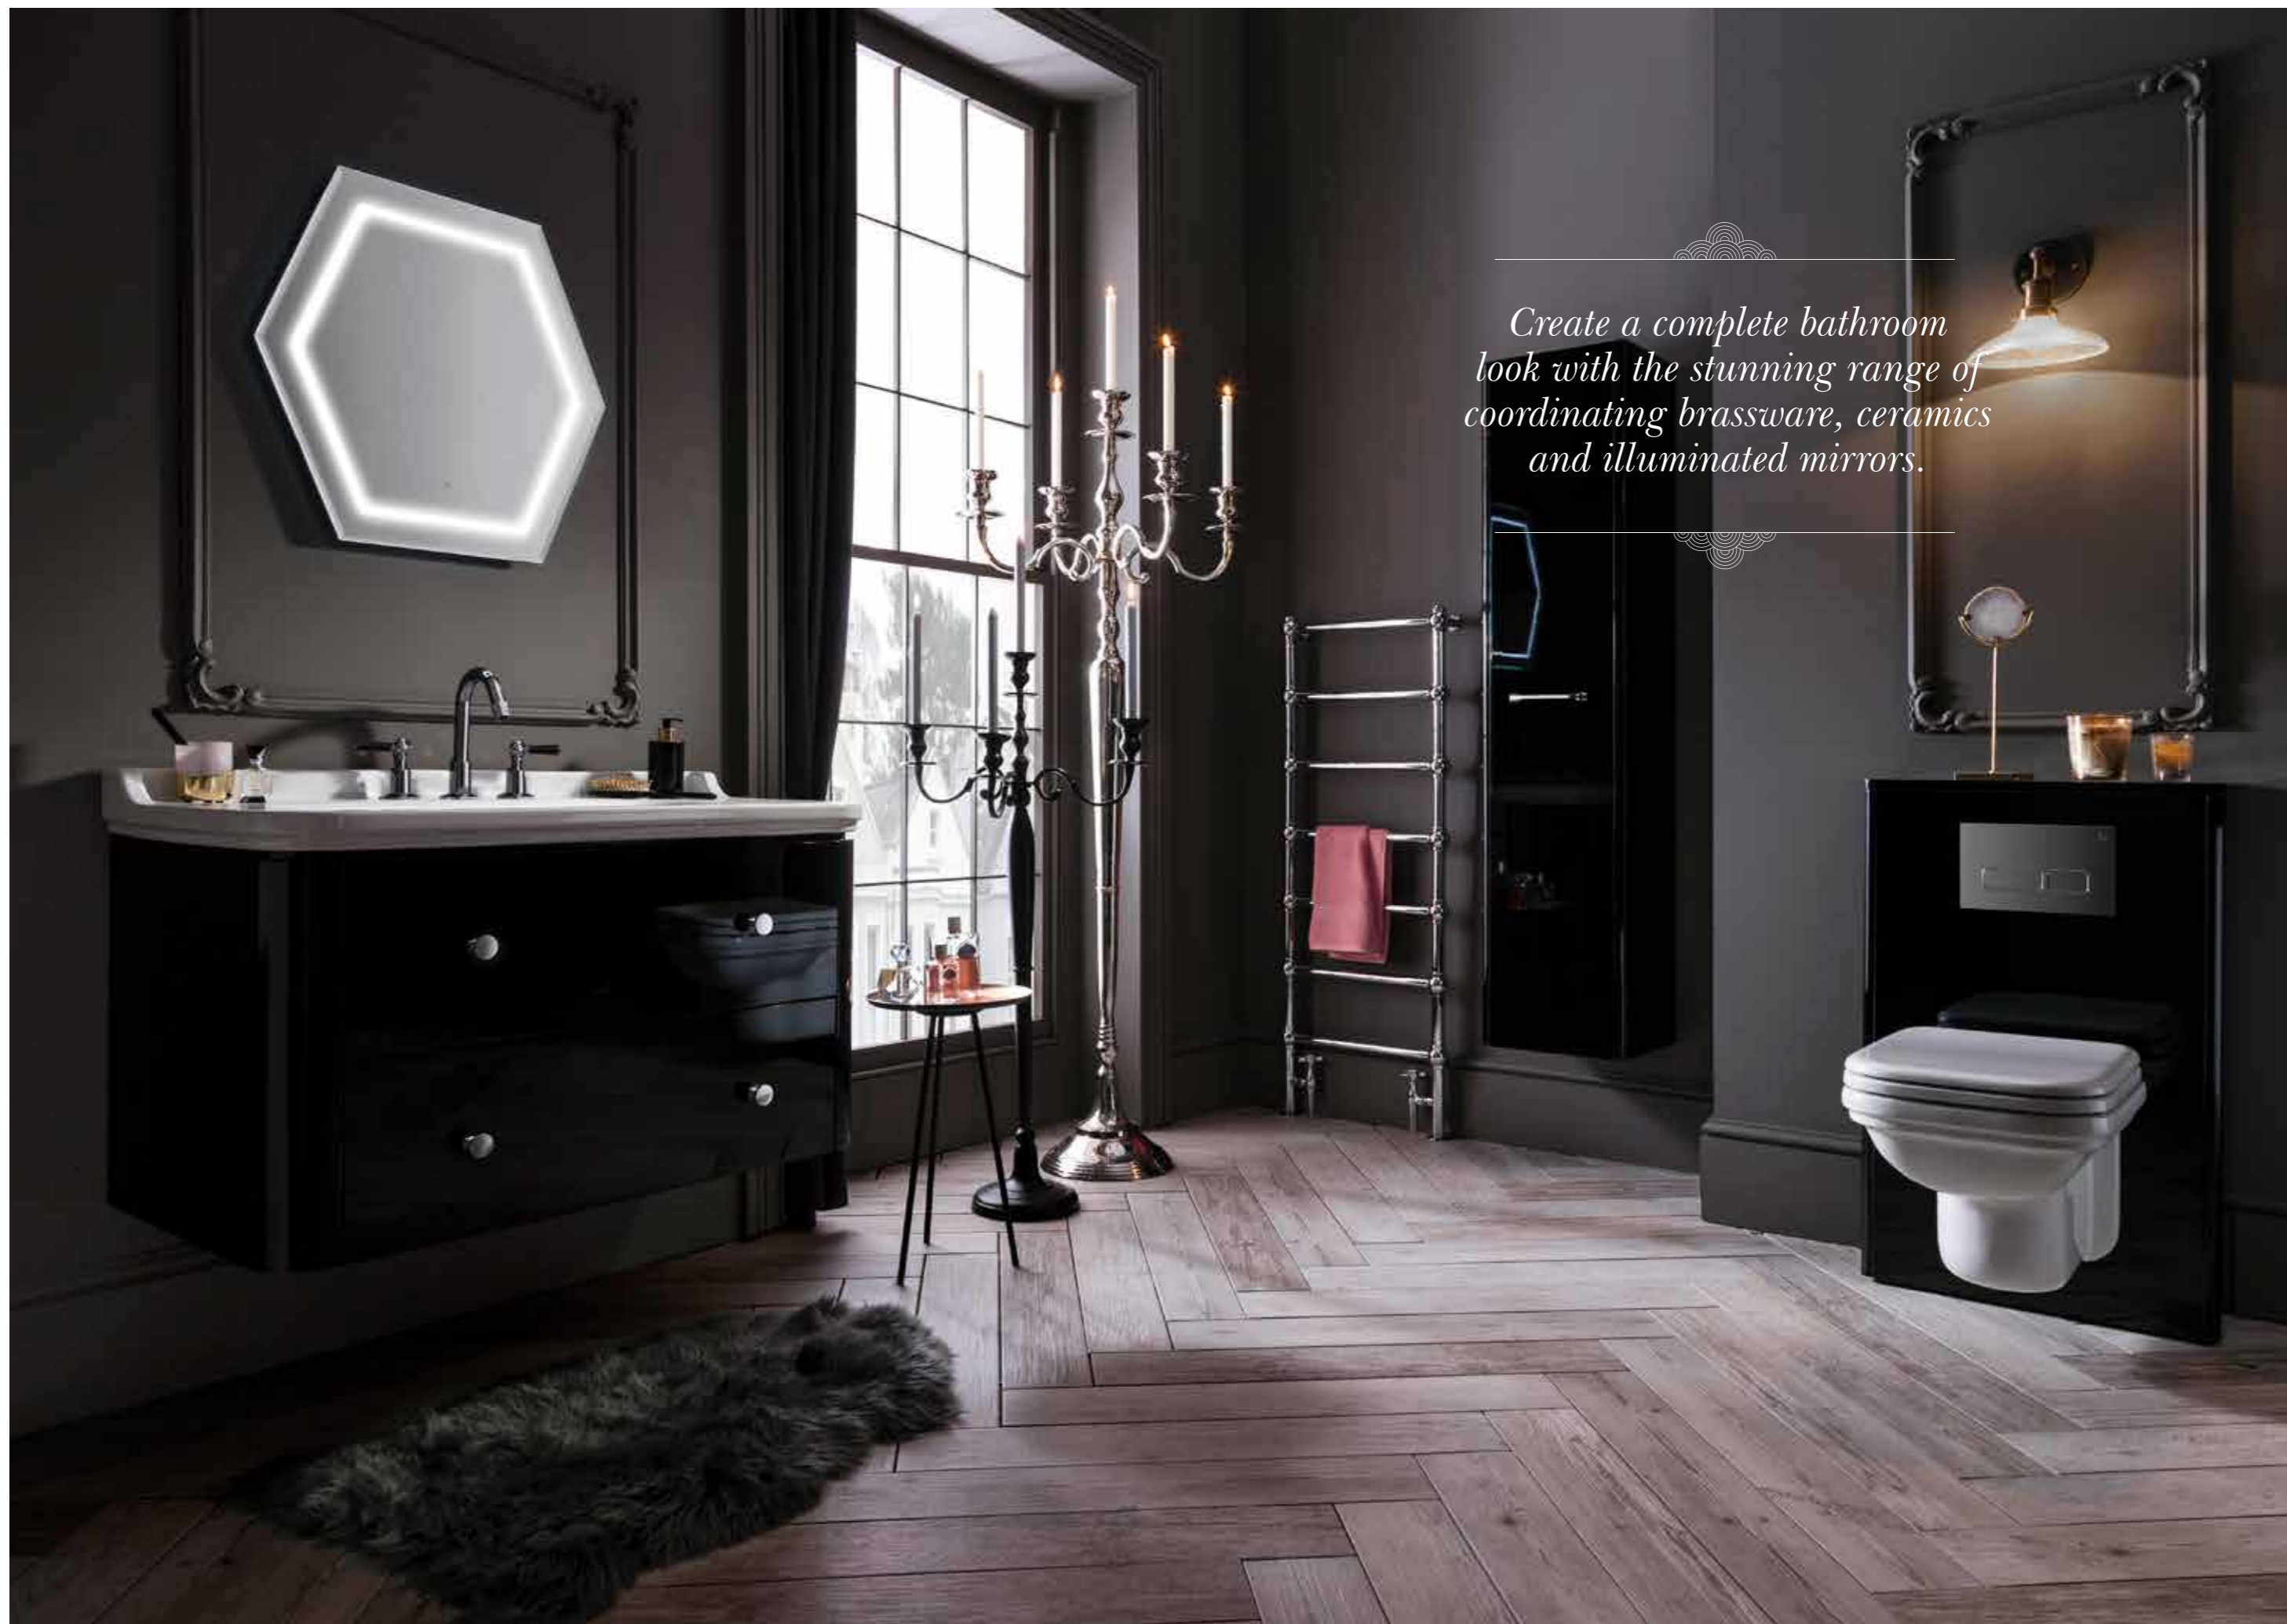

Evoking a timeless feel, elegant curves are blended seamlessly with the era's signature angles to offer a superlative range of vanity units, storage towers and WC furniture. Finished with the pioneering ACTIVE antibacterial lacquered treatment, the range comes in two sophisticated tones of piano black and gloss white, perfectly catering to advocates of traditional design.

Create a complete bathroom look with the stunning range of coordinating brassware, ceramics and illuminated mirrors.

Opt for the modernity of wall-hung furniture or stick with tradition and choose sculpted chrome legs.