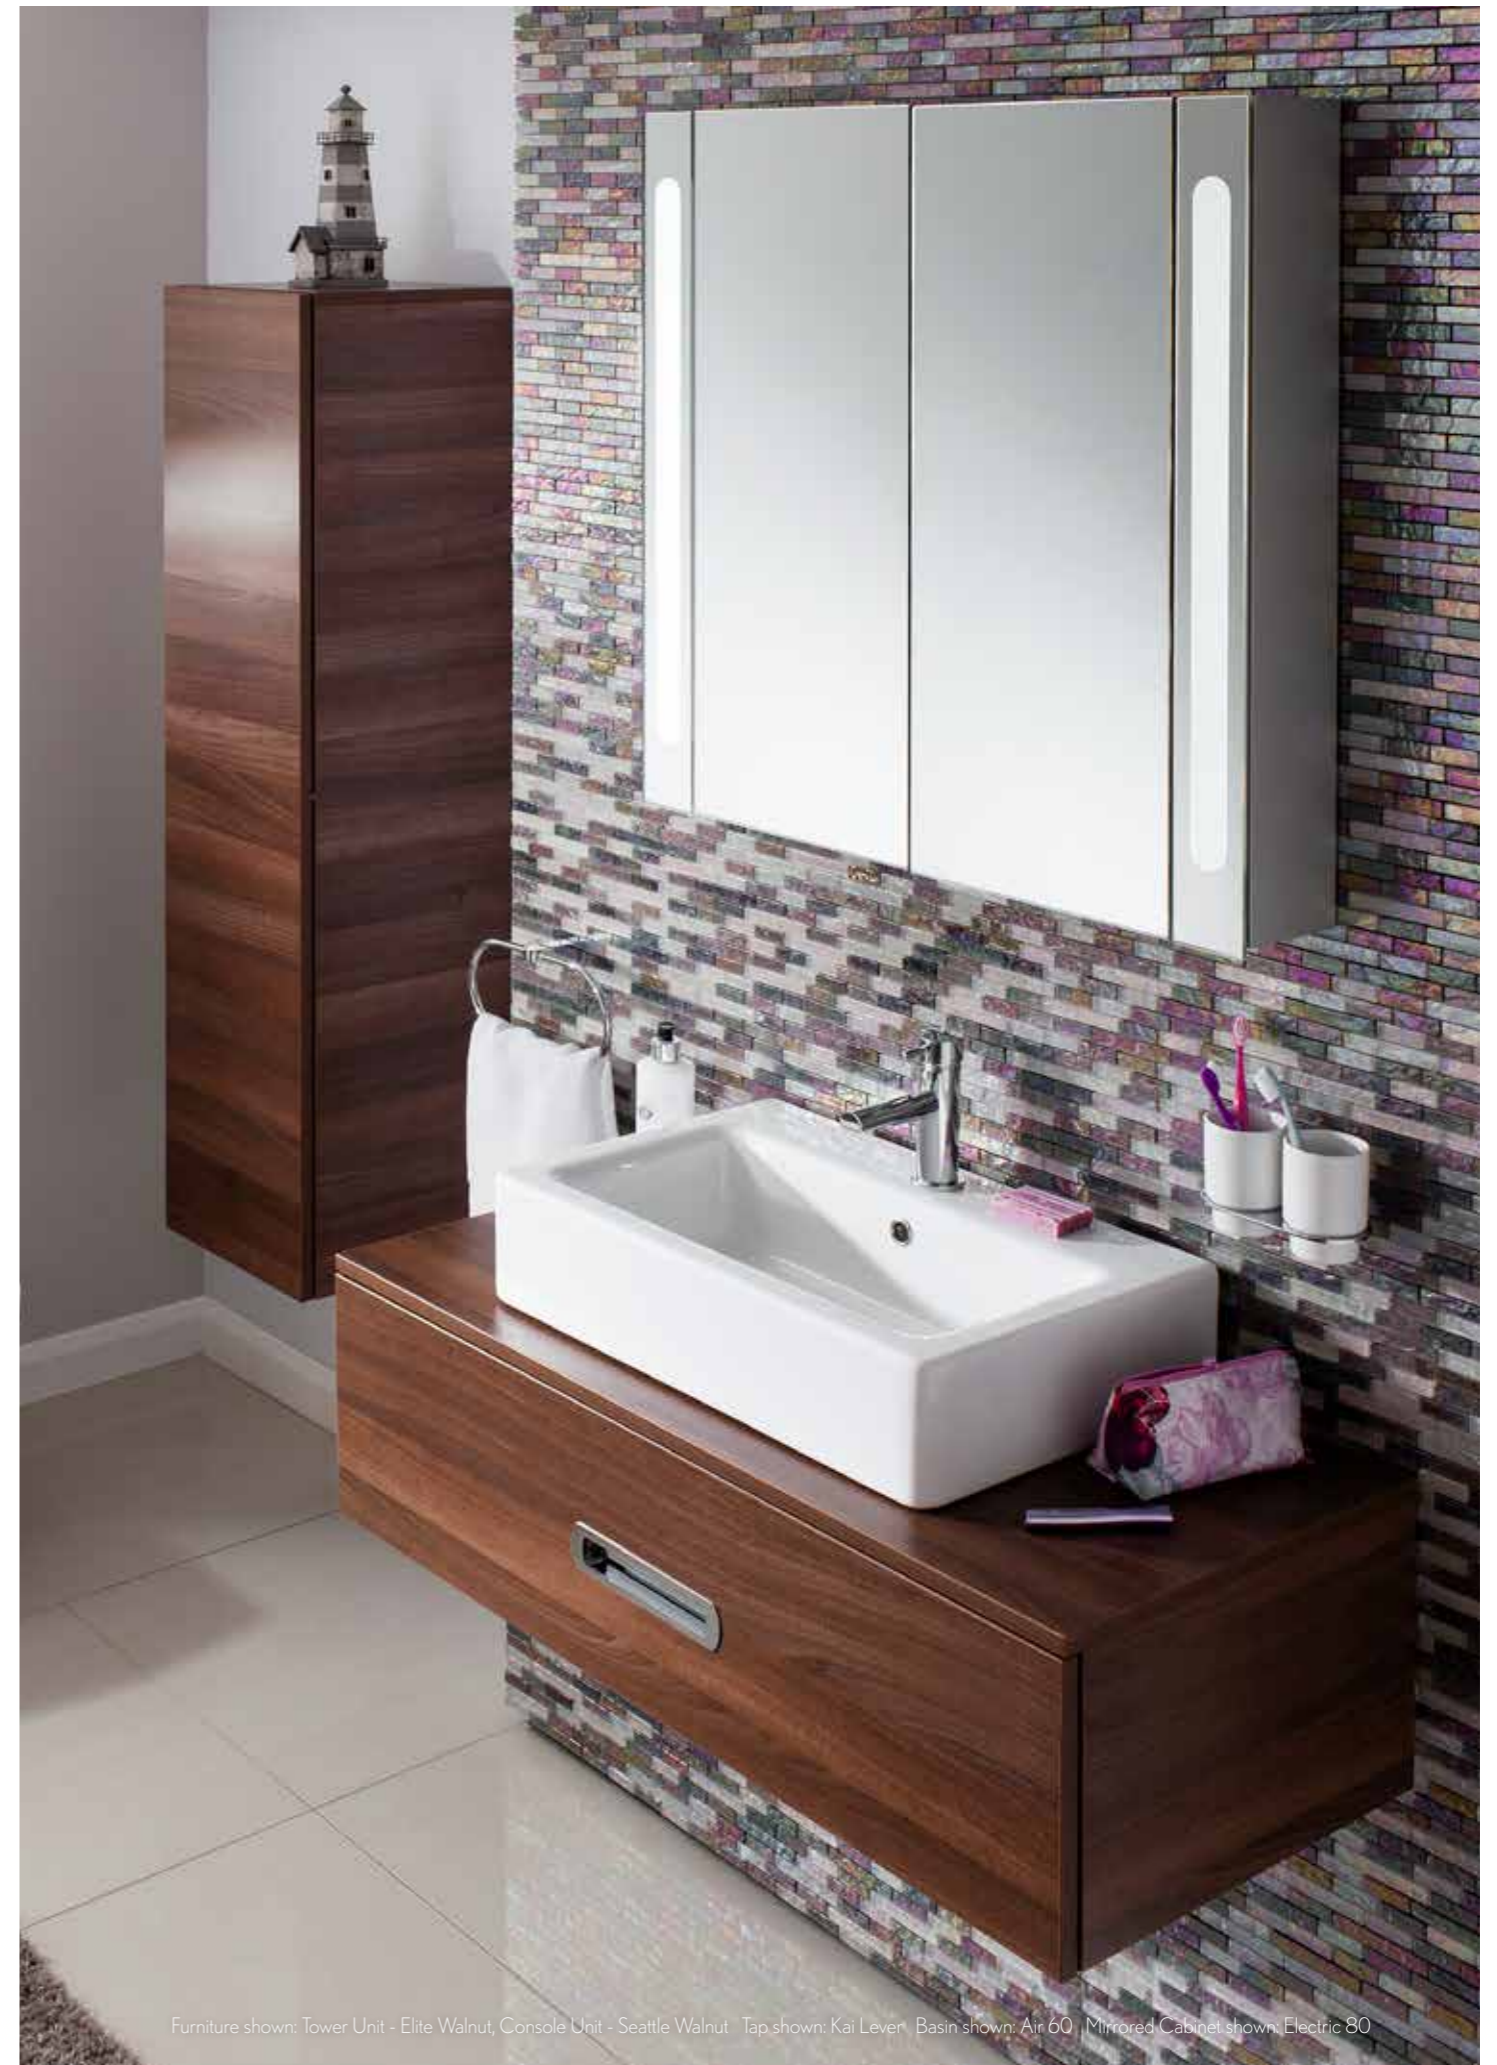

Furniture shown: Tower Unit - Elite Walnut, Console Unit - Seattle Walnut Tap shown: Kai Lever Basin shown: Air 60 Mirrored Cabinet shown: Electric 80