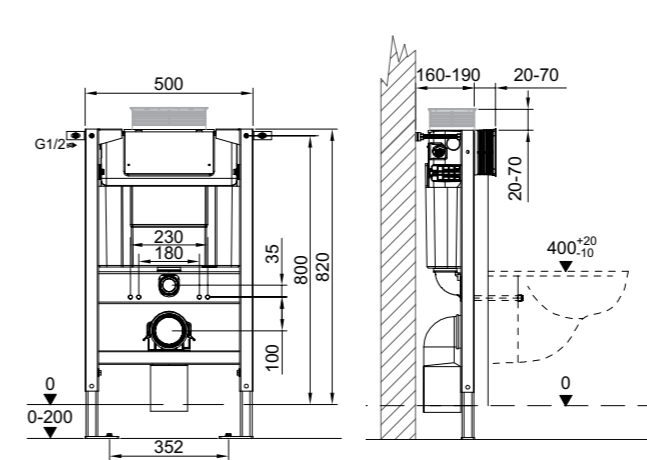

STANDARD HEIGHT CONCEALED CISTERN

Standard height concealed cistern
WCC47X46+ £140.00

SLIMLINE CONCEALED WC CISTERN

Slimline concealed WC cistern
WCC33X31+ £79.00

0.82M HEIGHT WC FRAME

0.82m height frame
WCF82X50+ £320.00