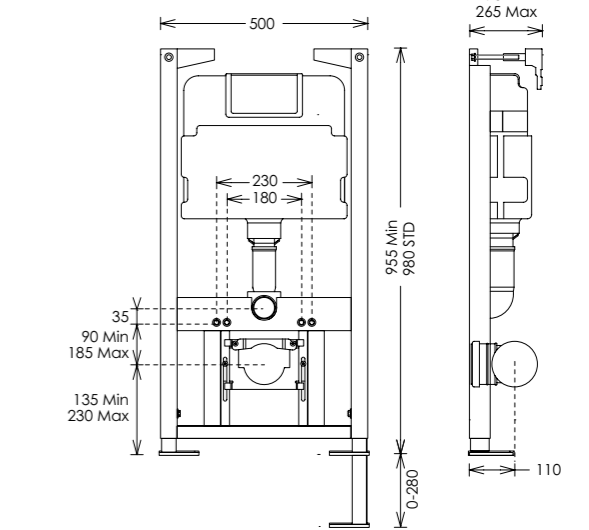

0.98M HEIGHT WC FRAME