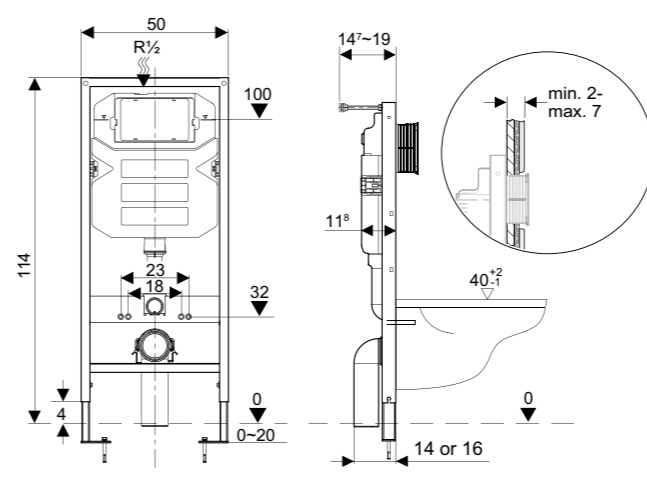

1.18m height frame
WCF118X50+ £320.00

ULTRA SLIM 1.18M HEIGHT WC FRAME

ULTRA SLIM 1.18m height frame
WCF118X50-VS £329.00

BASINS

A COMPREHENSIVE RANGE TO SUIT ALL TASTES

STYLE FINDER

Whether you're sourcing for a small cloakroom, a luxury designer suite or practical family bathroom, it's important you choose the right style of basin. With such a vast range of designs you'll feel spoilt for choice so, we've created the definitive UK guide below to help you choose a style.