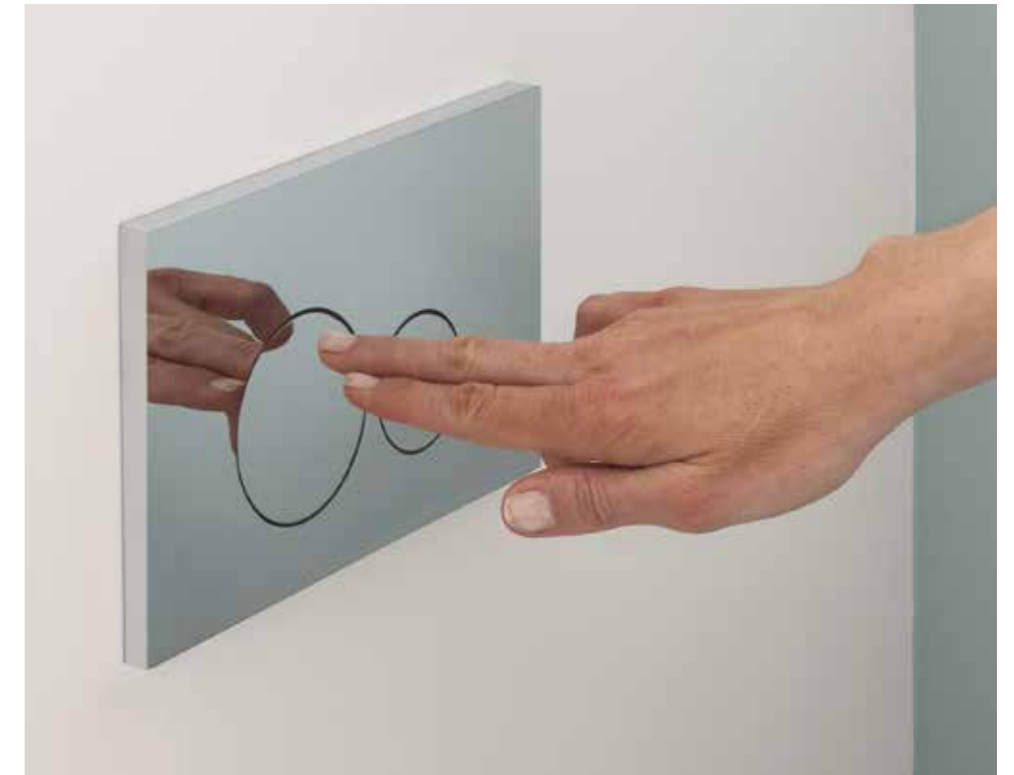

FEATURES

- Dual flush technology - use up to 50% less water
- Manufactured from high impact, tough ABS
- Smooth yet positive operation
- Easy to fit
- All cistern parts can be maintained easily, simply remove the flush plate to gain access

Central
CEFLUSHC+ **£55.00**
w 236 x h 152mm
Mechanical operation
Chrome finish