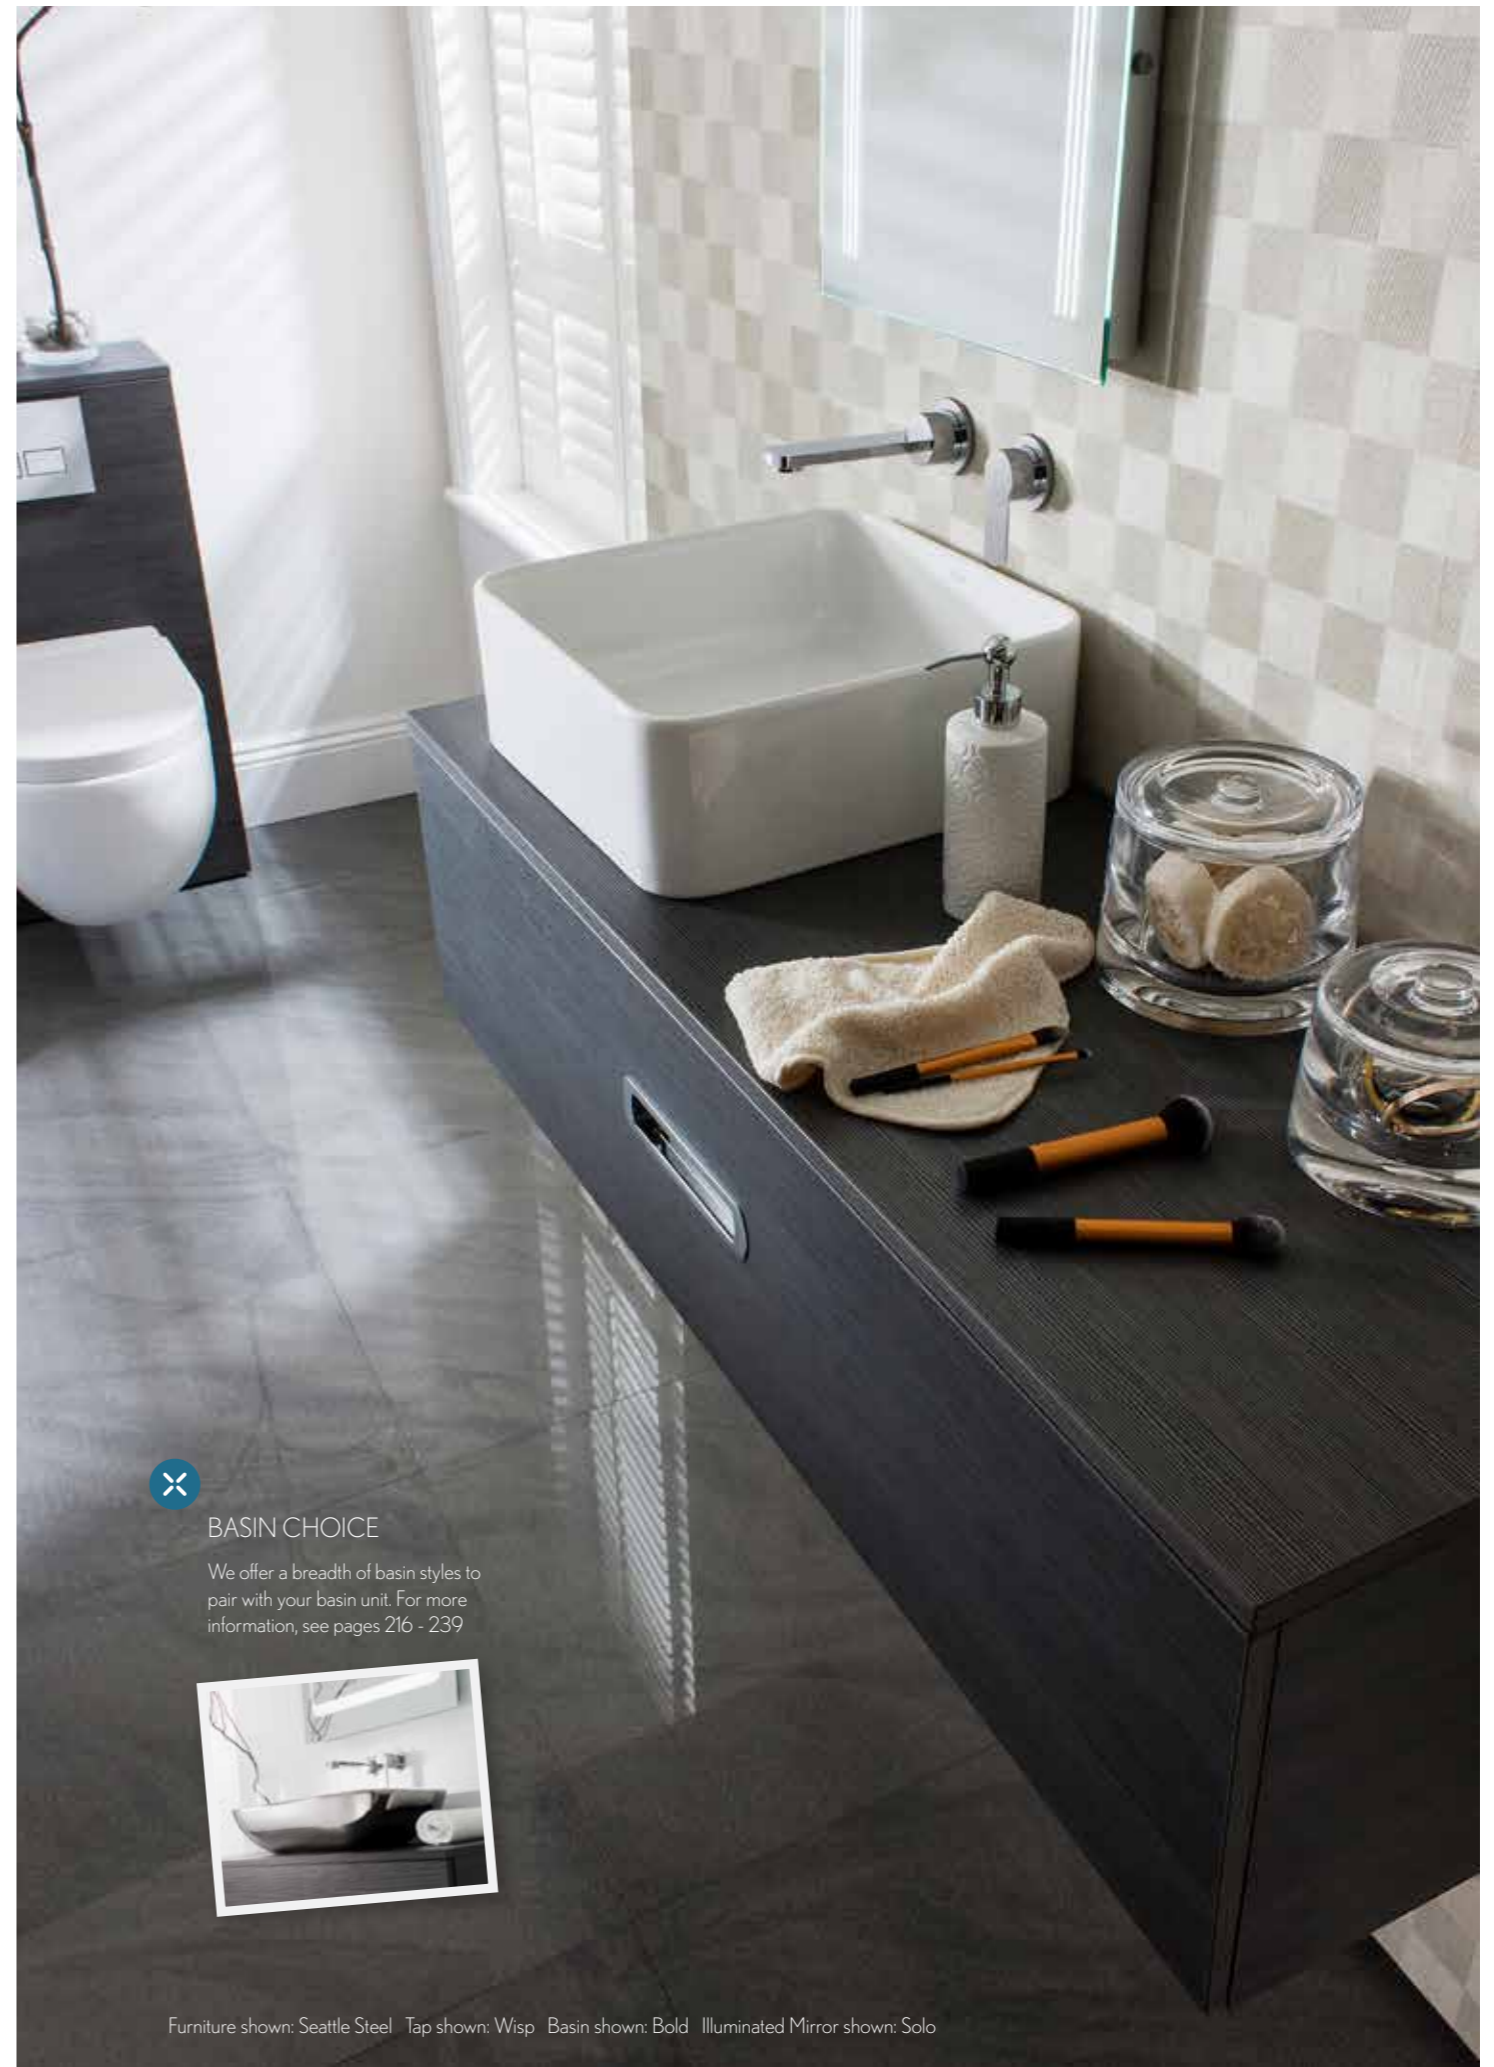

A flexible and affordable design with an abundance of orderly layouts, Seattle is the perfect bathroom storage solution. The low back drawer design enables the internal drawer space to be arranged in a formation that suits your lifestyle and storage needs. For a streamlined space that remains clutter free, retreat to a relaxing space that's both comforting and practical.

BASIN CHOICE

We offer a breadth of basin styles to pair with your basin unit. For more information, see pages 216 - 239

Furniture shown: Seattle Steel Tap shown: Wisp Basin shown: Bold Illuminated Mirror shown: Solo