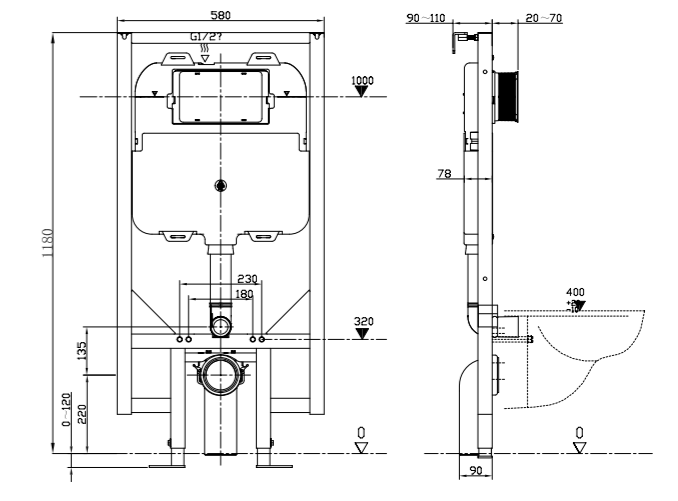

1.18m height frame
WCF118X50+ £320.00

ULTRA SLIM 1.18M HEIGHT WC FRAME

ULTRA SLIM 1.18m height frame
WCF118X50-VS £329.00

BASINS

A COMPREHENSIVE RANGE TO SUIT ALL TASTES

STYLE FINDER

Whether you're sourcing for a small cloakroom, a luxury designer suite or practical family bathroom, it's important you choose the right style of basin. With such a vast range of designs you'll feel spoilt for choice so, we've created the definitive UK guide below to help you choose a style.