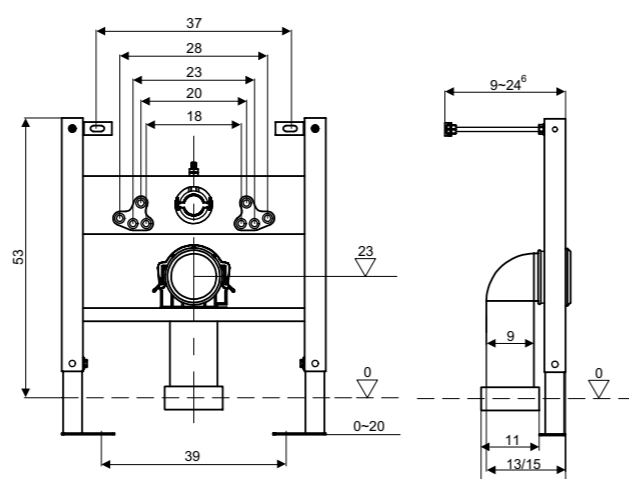

LOW HEIGHT WC FRAME