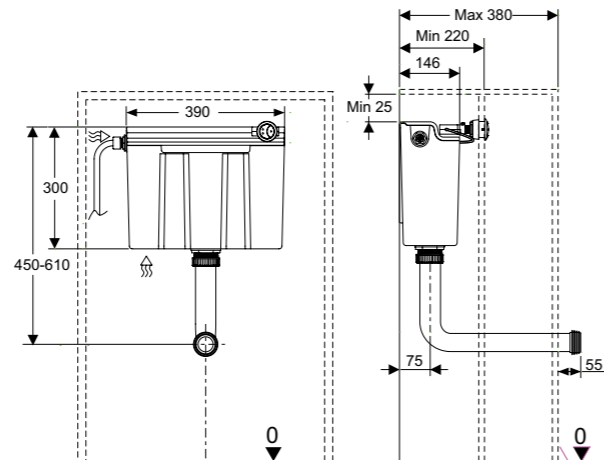

STANDARD HEIGHT CONCEALED CISTERN

SLIMLINE CONCEALED WC CISTERN

0.82M HEIGHT WC FRAME

0.98M HEIGHT WC FRAME

TALLER CONCEALED WC CISTERN

LOW HEIGHT WC FRAME

1.18M HEIGHT WC FRAME

ULTRA SLIM 1.18M HEIGHT WC FRAME