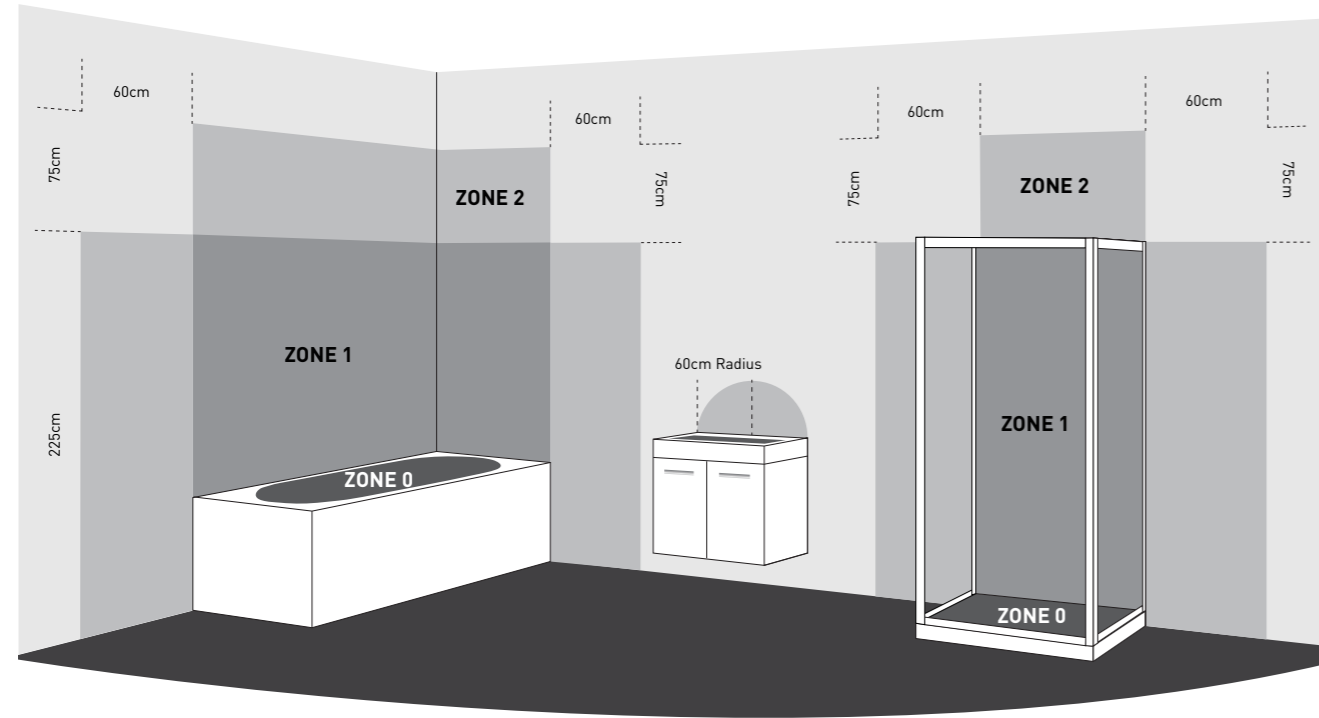

ELECTRICAL INFORMATION

The diagram below is supplied as a guide to Bathroom Zones as referred to in IP ratings of the over mirror lamps and electric heating elements. Please refer to the latest edition of BS 7671:2008(2011) to ensure conformity.