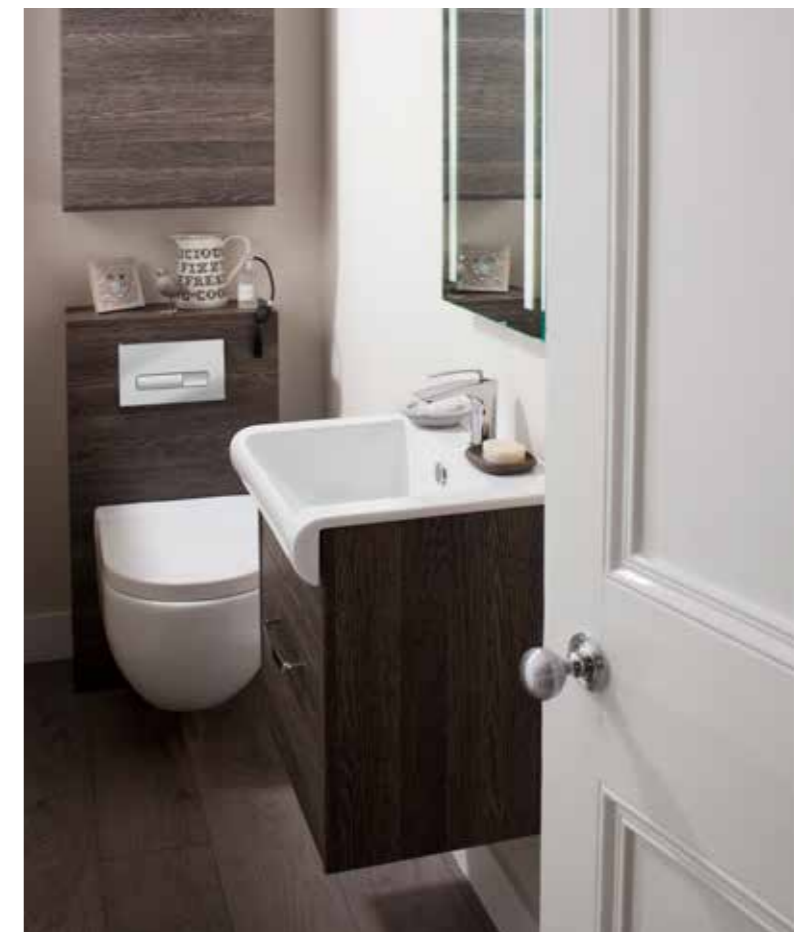

CHOOSE BETWEEN THREE FLUSH PLATE HEIGHTS

For WC's fitted underneath a window or perhaps an awkward space, flush function plates can operate from three different heights regardless of the support frame height.