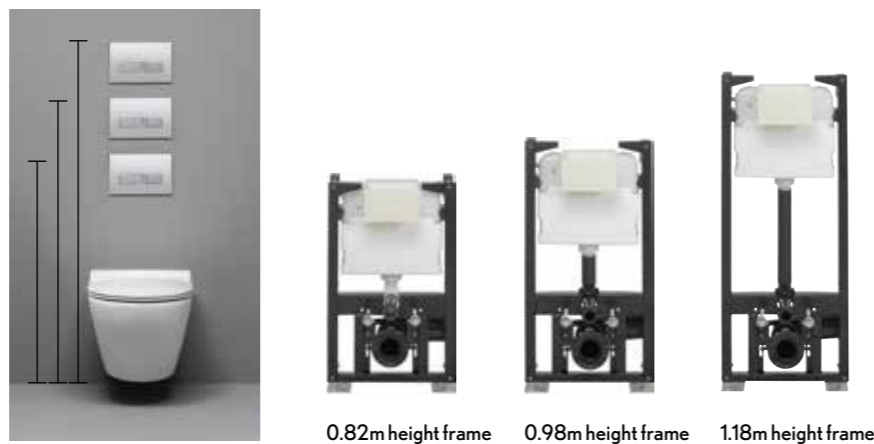

CHOOSE BETWEEN THREE FLUSH PLATE HEIGHTS

For WC's fitted underneath a window or perhaps an awkward space, flush function plates can operate from three different heights regardless of the support frame height.