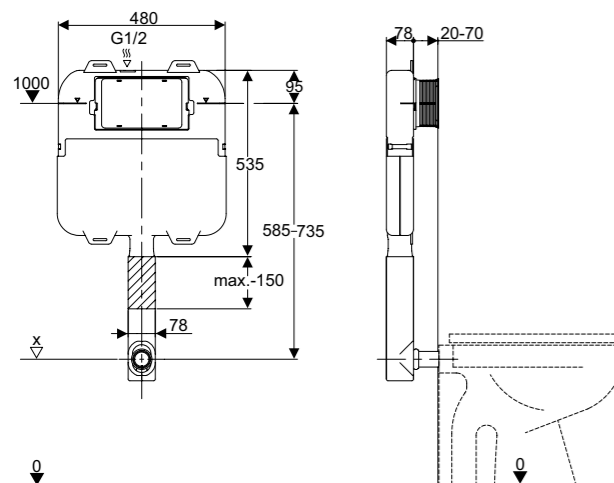

STANDARD HEIGHT CONCEALED CISTERN

SLIMLINE CONCEALED WC CISTERN

0.82M HEIGHT WC FRAME

0.98M HEIGHT WC FRAME

TALLER CONCEALED WC CISTERN

LOW HEIGHT WC FRAME

1.18M HEIGHT WC FRAME

ULTRA SLIM 1.18M HEIGHT WC FRAME