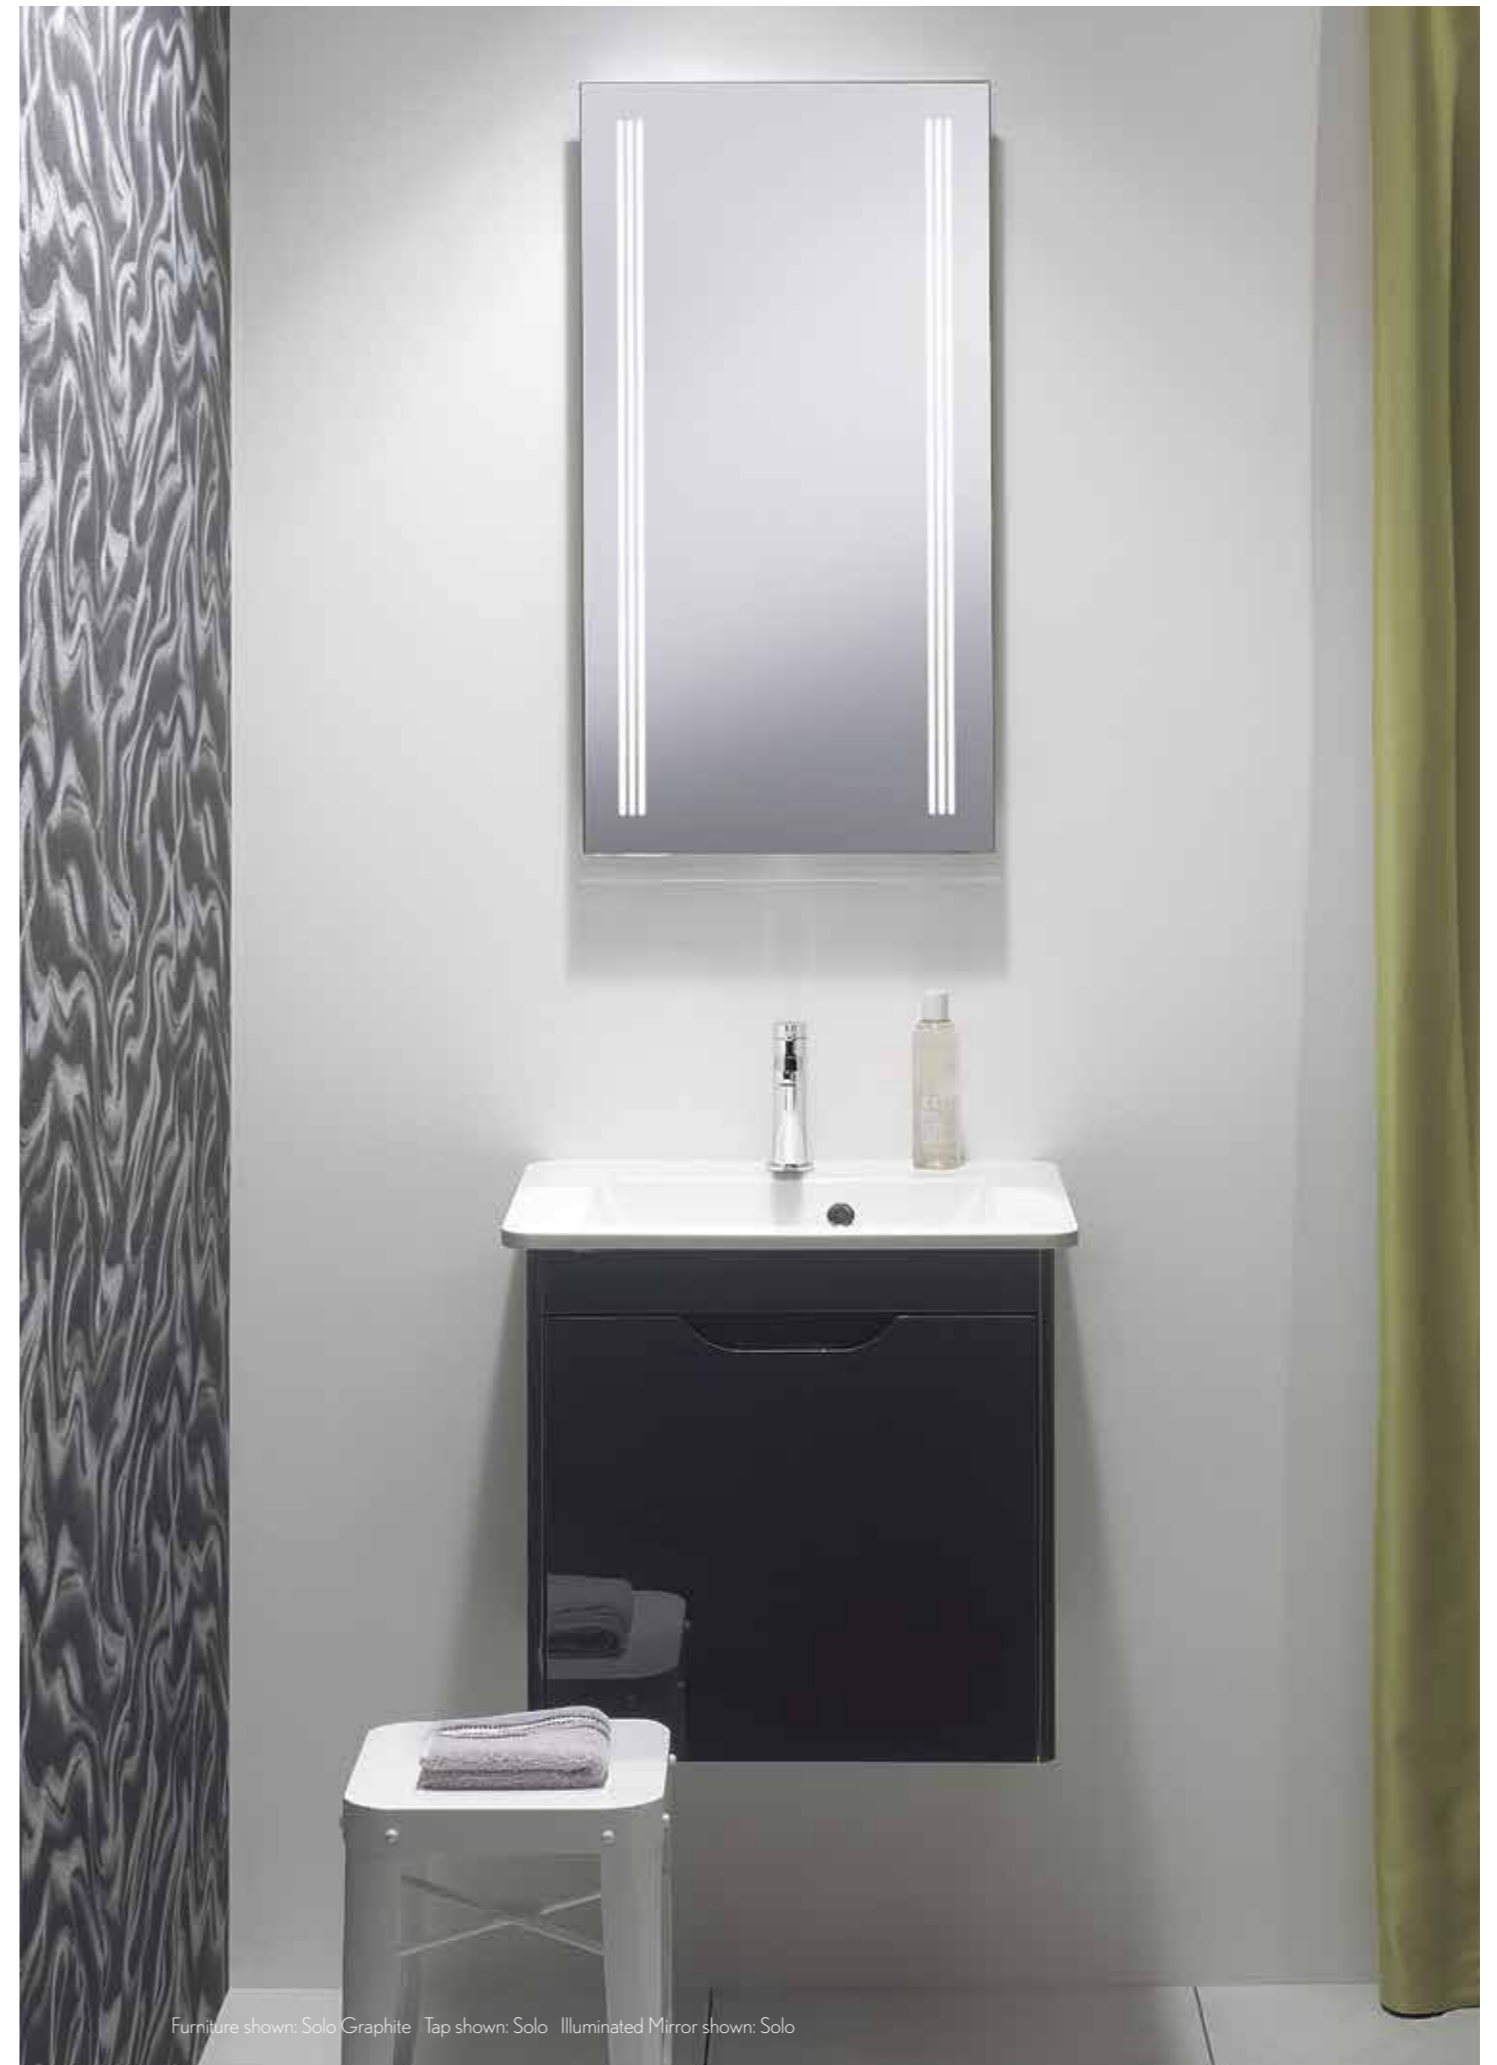

Slim
 Chrome finish
 HD0001C £29.00

Twist
 Chrome finish
 HD0002C £25.00

WC FURNITURE

The Design range of WC furniture effortlessly streamlines and completes the bathroom. The height adjustable WC furniture units also allow for cisterns to be concealed providing a stylish interior. You can also optimise unused space around the WC with the practical range of slimline cabinets.

CONTEMPORARY AND COMPACT

SOLO

Compact in size but big on style, Solo features intelligent proportions for optimum storage space. Available in a choice of four stunning colours, Solo is hand polished in a striking high gloss lacquer.

Furniture shown: Solo Graphite Tap shown: Solo Illuminated Mirror shown: Solo

1

2

Get the LOOK

1/2. Solo Basin Unit Matt Coffee & Basin **£575.00** see page 146 3. Central Basin Monobloc **£199.00** see website 4. Stream II Wall Hung WC with Wrap Over Soft Close Seat **£510.00** see page 196 5. Solo 80 Back Lit Mirror **£259.00** see page 252