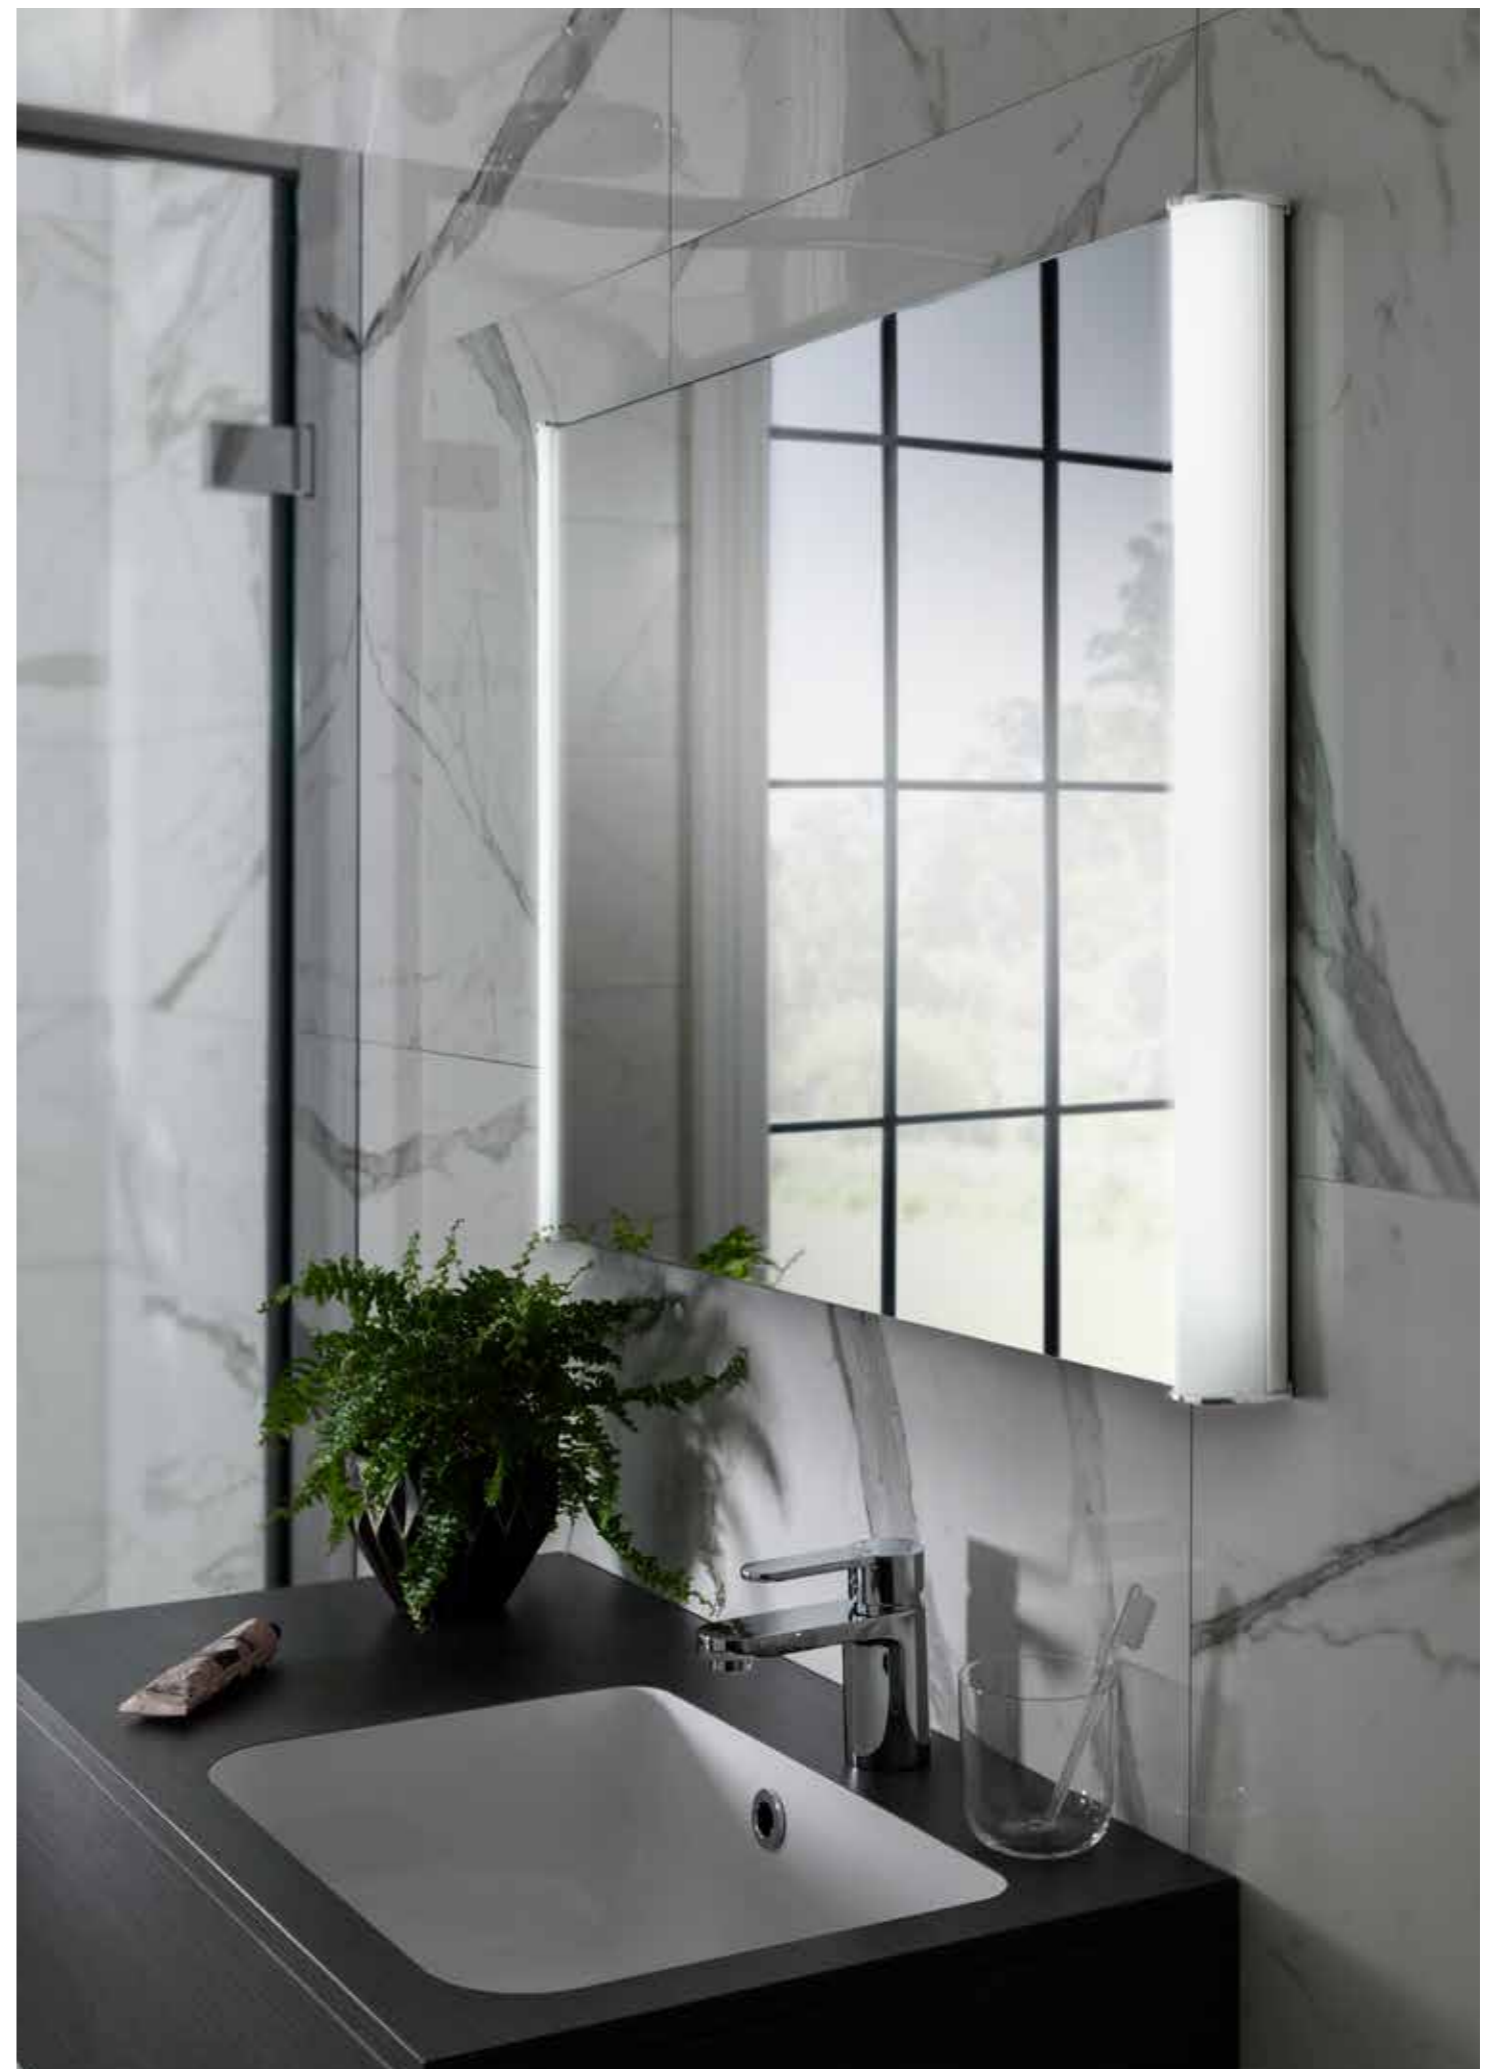

ILLUMINATED MIRRORS FEATURES & BENEFITS

The range features thoughtful details such as demister pads and touch free on/off motion sensors as standard. These backlit mirrors provide brilliant illumination, whilst the clean crisp shapes enhance any bathroom design scheme.

1 HEATED DEMISTER PAD

All the mirrors come with heated demister pads, making steamy mirrors a thing of the past. These pads heat the mirror to a few degrees above room temperature within 2-3 minutes, preventing the mirror from misting in even the steamiest of bathrooms. The demisting effect will spread approximately 10-20% further than the pad itself.

2 NO TOUCH INFRARED ON/OFF SWITCH

All Bauhaus mirrors are equipped with a no touch infrared on/off switch situated on the side of the mirror, thus removing fingerprints from the mirror surface or pull switch.

3 IP44 RATED CLASS 1 RATED

All mirrors are IP44, Class 1 rated and suitable for installation in Zones 2 and 3 of a bath or shower room. See page 285 for more information on electrical safety and installation.

4 5MM MIRROR GLASS

PVC film backed safety glass complying to EN6206.1961 that avoids dangerous shards being created in case of an accident. A special treatment is also applied to the mirror edge that prevents the risk of mirror edges becoming discoloured.

5 LED LIGHTING

Providing superb function with fabulous decorative style, all mirrors feature the latest high luminosity, low energy consuming LED lighting. Cool White 6400k.

LANDSCAPE & PORTRAIT MOUNTING (except Edge)

Most of our mirrors can be hung at landscape or portrait positions. Where this facility is available, the sensor switch is located on the bottom left and side for a portrait hung and bottom right hand side for landscape hung.

Important notes