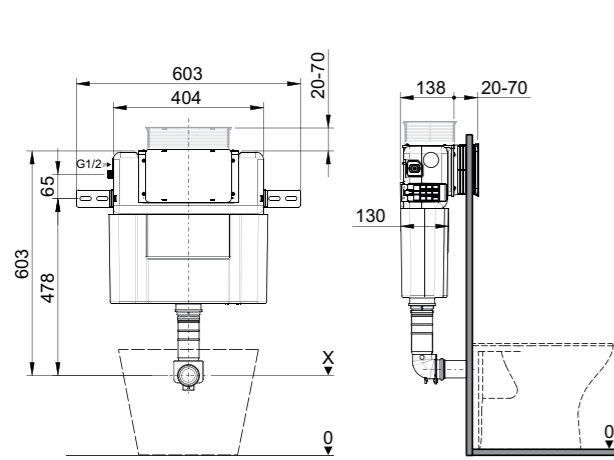

STANDARD HEIGHT CONCEALED CISTERN