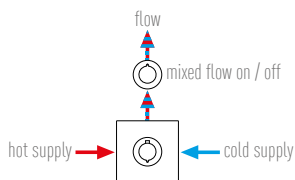

two outlet operation:
1 x thermostatic valve
2 x concealed stop valves
with studfast bracket
0.2 bar LP (shower) 1.0 bar MP (bath)
ALT-1292-C/P £559.00