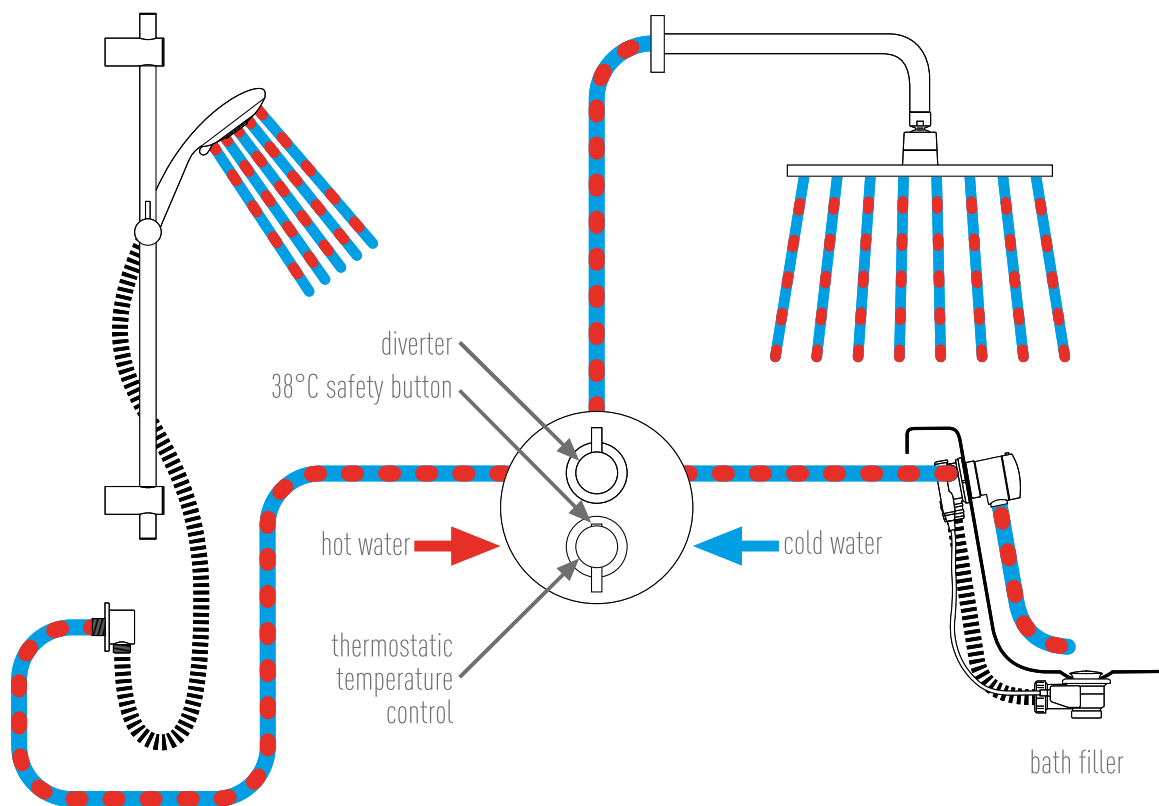

this diagram shows a 3-way shower valve with diverter

the diverter can be set to send the mixed water to any of the three outlets. shown here using a slide rail shower kit and a shower head and arm and a bath filler waste and overflow

the water does not flow from all the outlets at the same time. the water is diverted to either the shower head, the slide rail kit or the bath filler