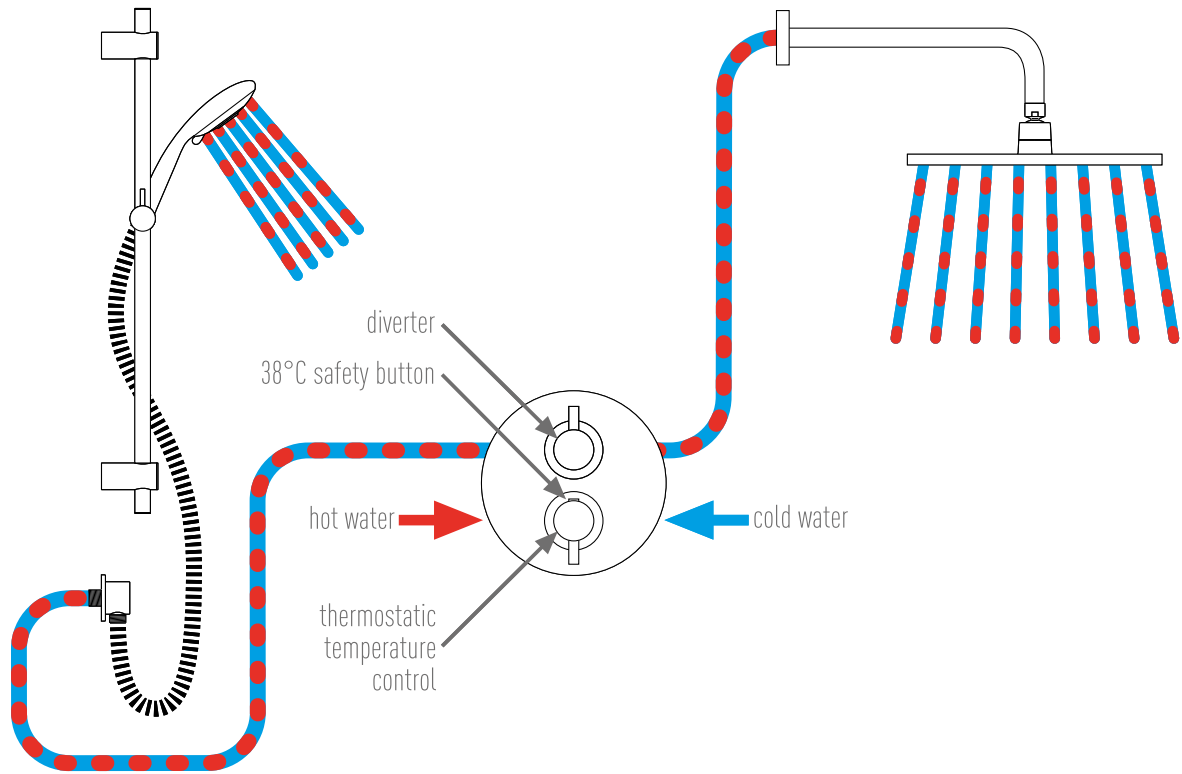

shown opposite:
NOT-148C/2-C/P
AQB-SQ/40-C/P
ELE-CMA/12-C/P
INS-SFMKWO-C/P
BAS-2000-C/P
MIR-BORDER/DIM-LIT
ORI-100E/CC-C/P

this diagram shows a 2 outlet shower valve with diverter

the diverter can be set to send the mixed water to either of the two outlets. shown here with a slide rail shower kit and a shower head and arm

the water does not flow from both outlets at the same time. the water is diverted to either the shower head or the slide rail kit.