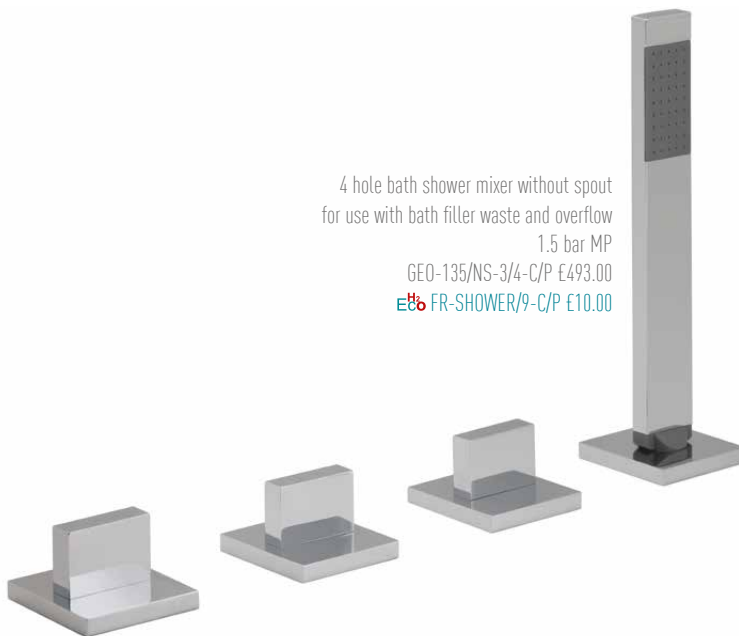

4 hole bath shower mixer without spout
for use with bath filler waste and overflow
1.5 bar MP
GEO-135/NS-3/4-C/P €493.00
Eco FR-SHOWER/9-C/P €10.00