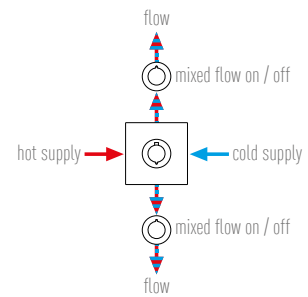

all prices include VAT

to save water just add the code shown next to the symbol to your order (see page 6-7 for further information)