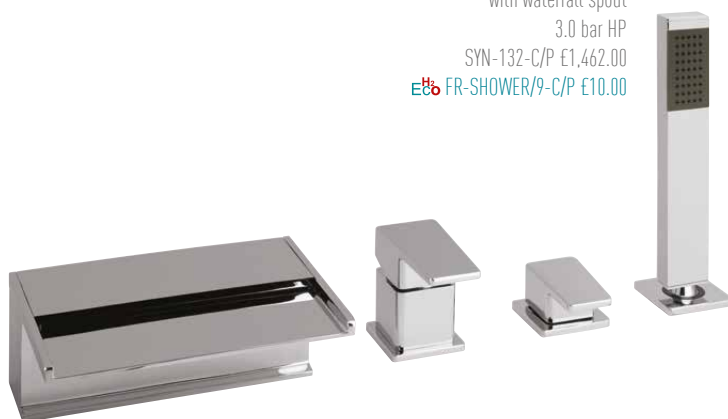

4 hole bath shower mixer
with waterfall spout
3.0 bar HP
SYN-132-C/P €1,462.00
Eco FR-SHOWER/9-C/P €10.00