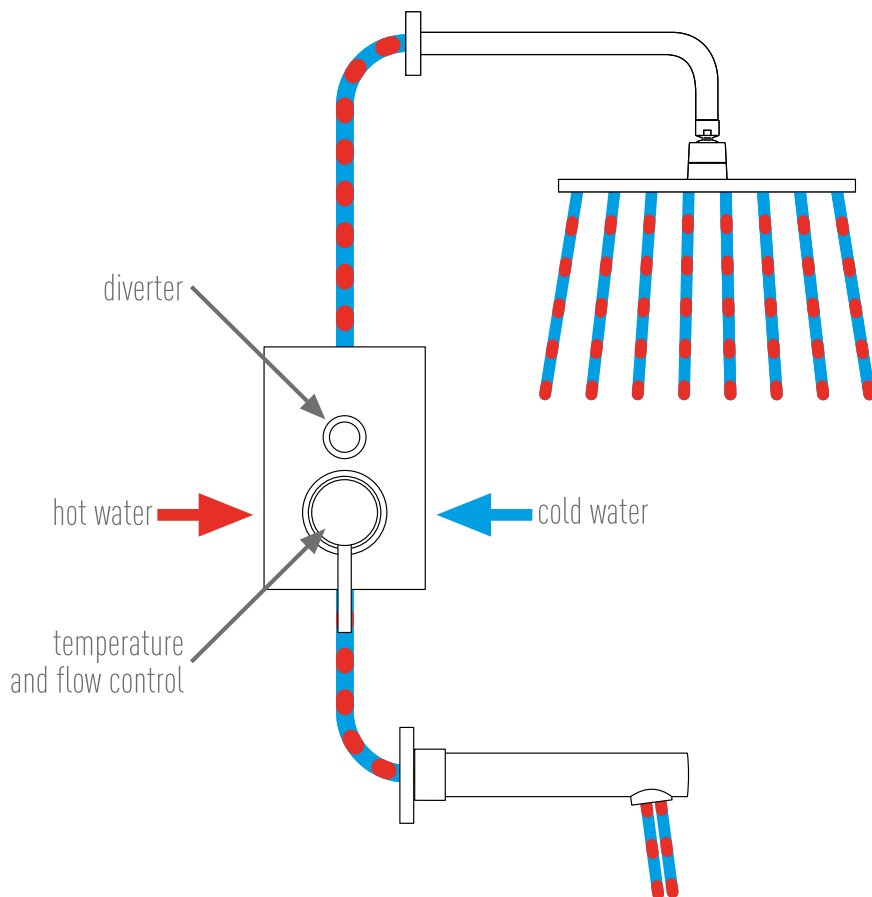

wall mounted concealed manual valves with diverters

this example is shown with a shower head and a bath spout, but the valve can be used to control any two separate outlets eg. a shower head and a slide rail