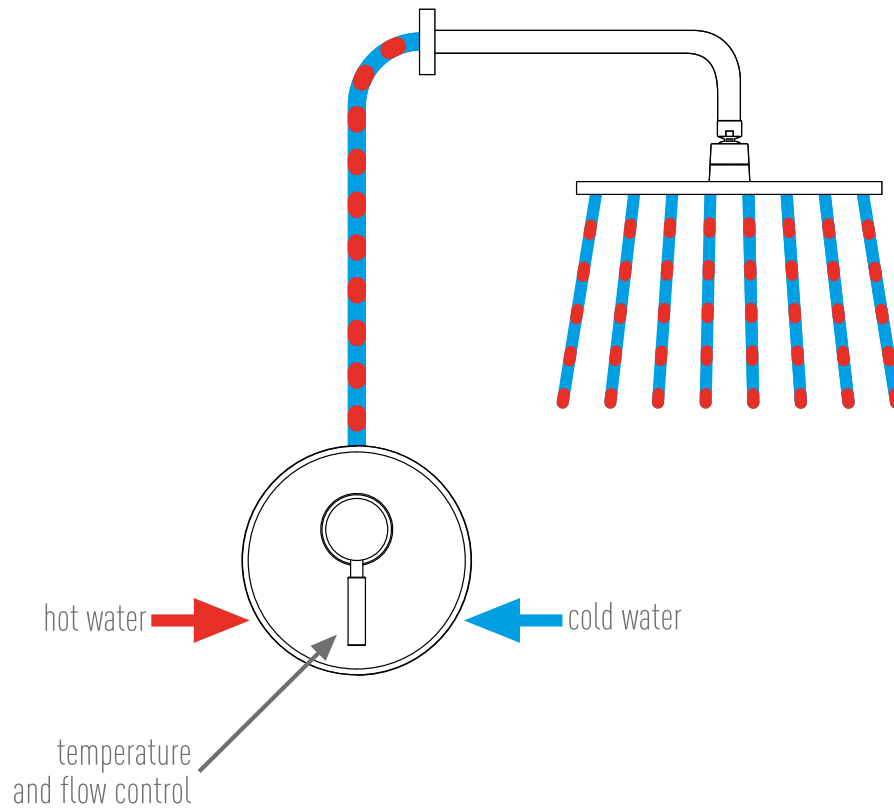

this example is shown with a shower head and arm but, the valve can be used to control any single outlet eg. a slide rail kit or a bath filler waste