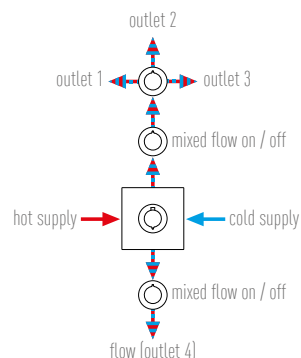

shown opposite:
ALT-1294-C/P
4 x WG-BODYTILE/RO-C/P
AQB-RO/50-C/P
ELE-CMA/6IN-C/P
LIF-SFMK-C/P
LIF-OUTLET-C/P

one outlet operation:
1 x thermostatic valve
1 x concealed stop valve
with studfast bracket
0.2 bar LP (shower) 1.0 bar MP (bath)
ALT-1291-C/P £457.00

two outlet operation:
1 x thermostatic valve
2 x concealed stop valves
with studfast bracket
0.2 bar LP (shower) 1.0 bar MP (bath)
ALT-1292-C/P £559.00

2 or 3 outlet operation:
1 x thermostatic valve
1 x concealed stop valve
1 x concealed 2 or 3 way diverter valve
with studfast bracket
0.2 bar LP (shower) 1.0 bar MP (bath)
ALT-1293-C/P £569.00

3 or 4 outlet operation:
1 x thermostatic valve
2 x concealed stop valve
1 x concealed 2 or 3 way diverter valve
with studfast bracket
0.2 bar LP (shower) 1.0 bar MP (bath)
ALT-1294-C/P £677.00