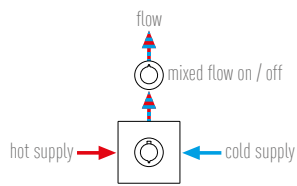

two outlet operation:
1 x thermostatic valve
2 x concealed stop valves
with studfast bracket
0.2 bar LP (shower) 1.0 bar MP (bath)
ALT-1292-C/P €559.00