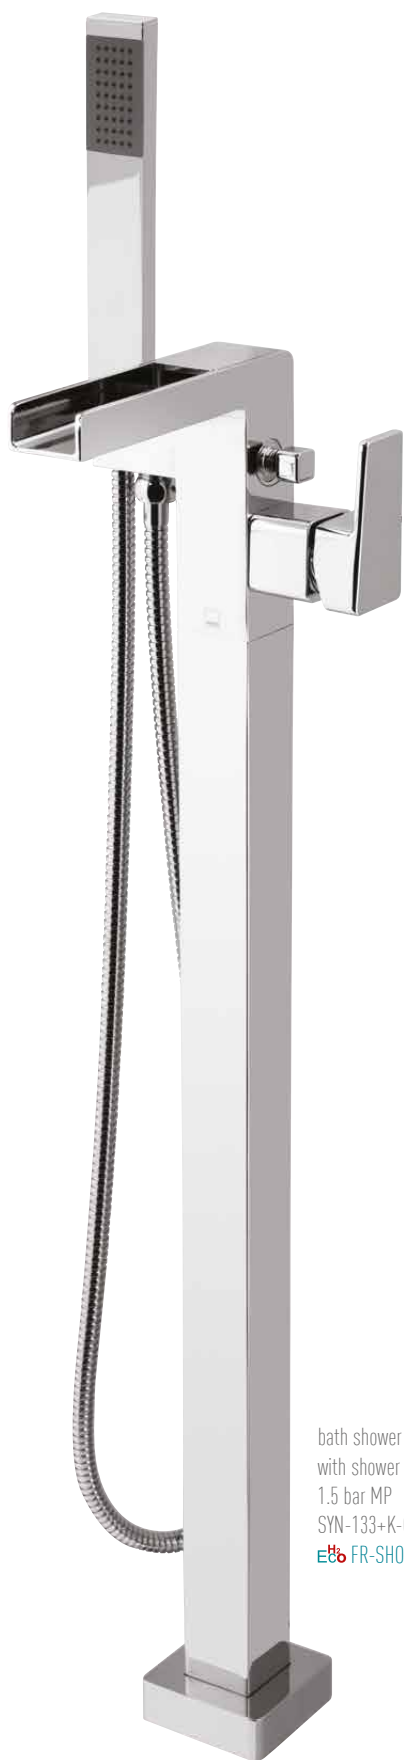

bath shower mixer
with shower kit and waterfall spout
1.5 bar MP
SYN-133+K-C/P €2,353.00
Eco FR-SHOWER/9-C/P €10.00