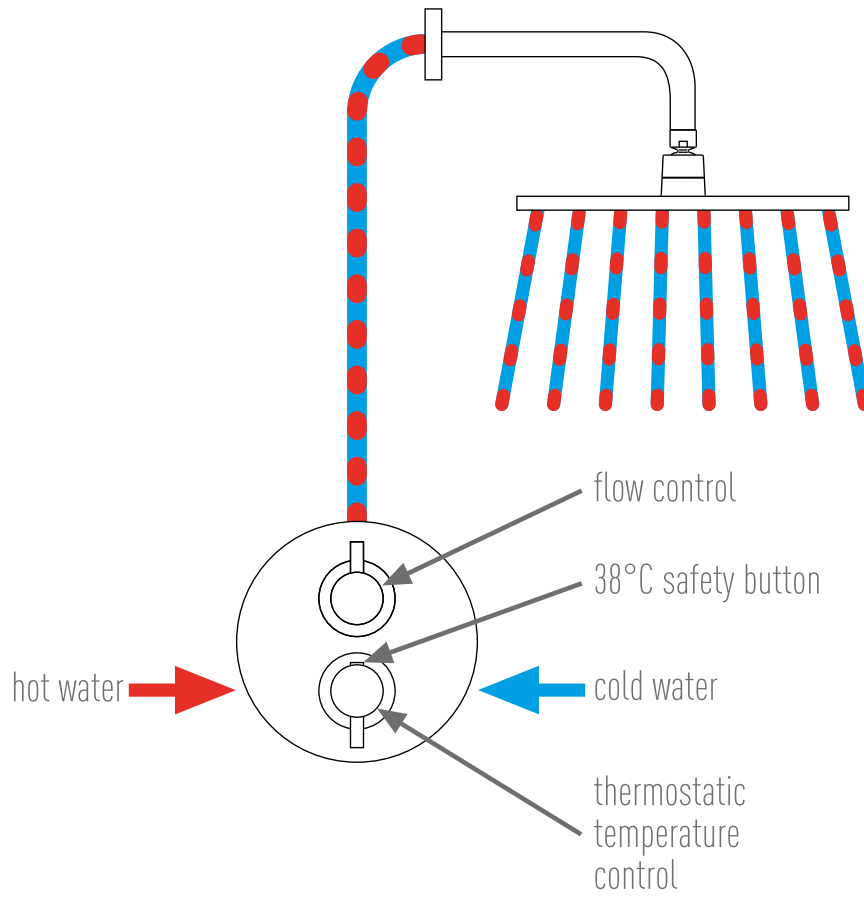

elements air

1.5 bar MP
ELE-248C/2-C/P €477.00
includes fittings for 1/2"
and 3/4" pipework

elements water

1.5 bar MP
ELE-348C/2-C/P €477.00
includes fittings for 1/2"
and 3/4" pipework

1 outlet 2 handle thermostatic shower valves