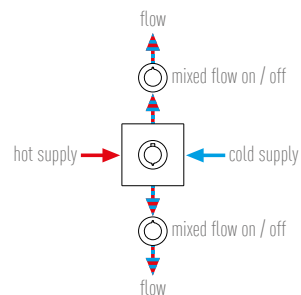

two outlet operation:
 1 x thermostatic valve
 2 x concealed stop valves
 with studfast bracket
 0.2 bar LP (shower) 1.0 bar MP (bath)
 ALT-1292-C/P £559.00

2 or 3 outlet operation:
 1 x thermostatic valve
 1 x concealed stop valve
 1 x concealed 2 or 3 way diverter valve
 with studfast bracket
 0.2 bar LP (shower) 1.0 bar MP (bath)
 ALT-1293-C/P £569.00