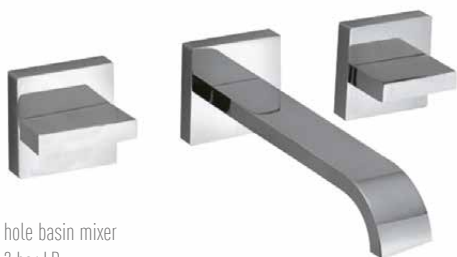

3 hole basin mixer
0.2 bar LP
GEO-109-C/P £413.00
E80 FR-FLEXI/5-PLA £4.00 each (2 are required)