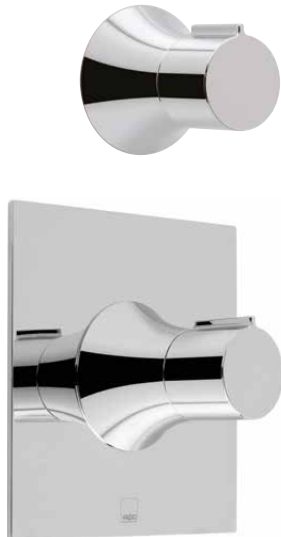

concealed stop valve
0.2 bar LP
ALT-143-C/P €99.00

concealed 2 or 3 way diverter valve
0.2 bar LP (shower) 1.0 bar MP (bath)
ALT-144-C/P €116.00
note: to use as a 3 way diverter
remove blanking plug

concealed thermostatic mixing valve
0.2 bar LP (shower) 1.0 bar MP (bath)
ALT-163A-C/P €349.00
note: this valve must be used in
conjunction with a stop valve

wall outlet elbow
ALT-OUTLET-C/P €79.00

one outlet operation:
 1 x thermostatic valve
 1 x concealed stop valve
 with studfast bracket
 0.2 bar LP (shower) 1.0 bar MP (bath)
 ALT-1291-C/P €457.00

two outlet operation:
 1 x thermostatic valve
 2 x concealed stop valves
 with studfast bracket
 0.2 bar LP (shower) 1.0 bar MP (bath)
 ALT-1292-C/P €559.00