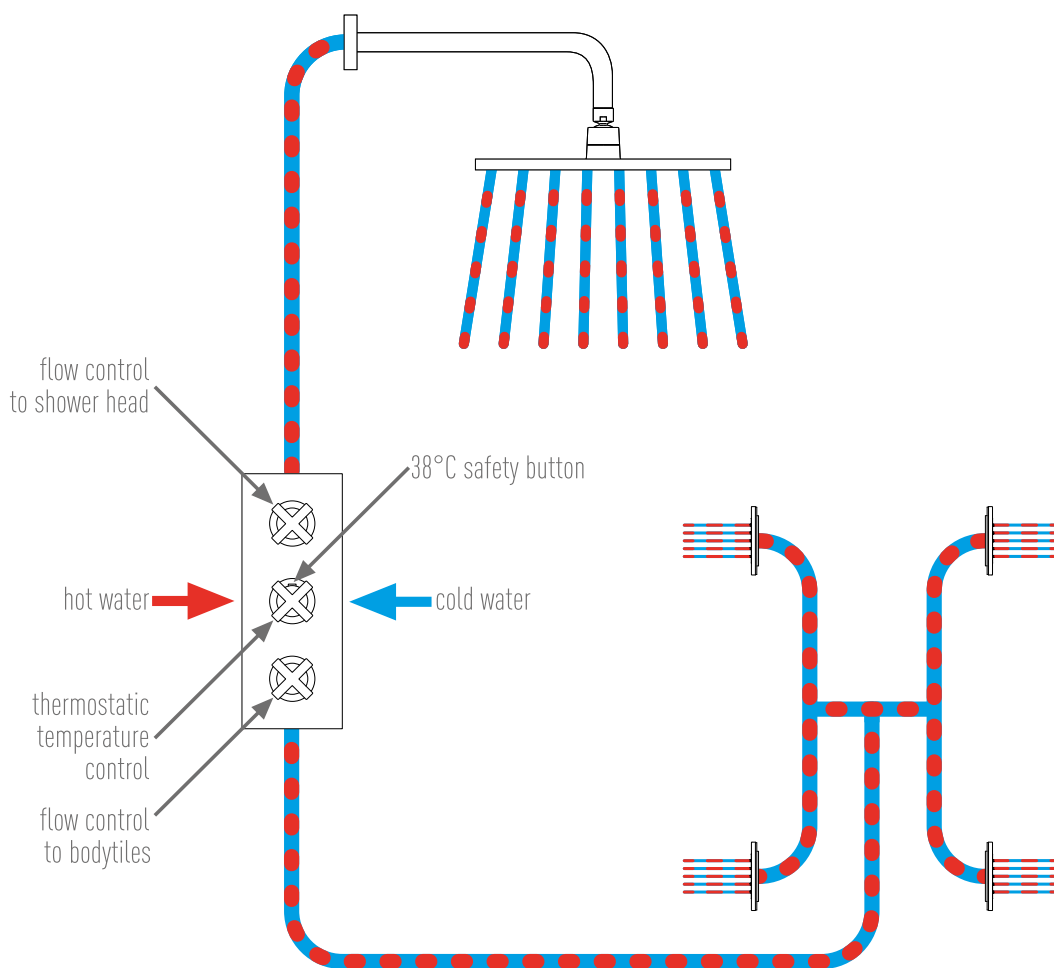

2 outlet

this example is shown with a shower head and bodytiles, but the valve can be used to control any two separate outlets eg. a slide rail kit or a bath spout

this shower valve has 2 separately controllable outlets that can let water flow either to the shower head, or the bodytiles, or both at the same time