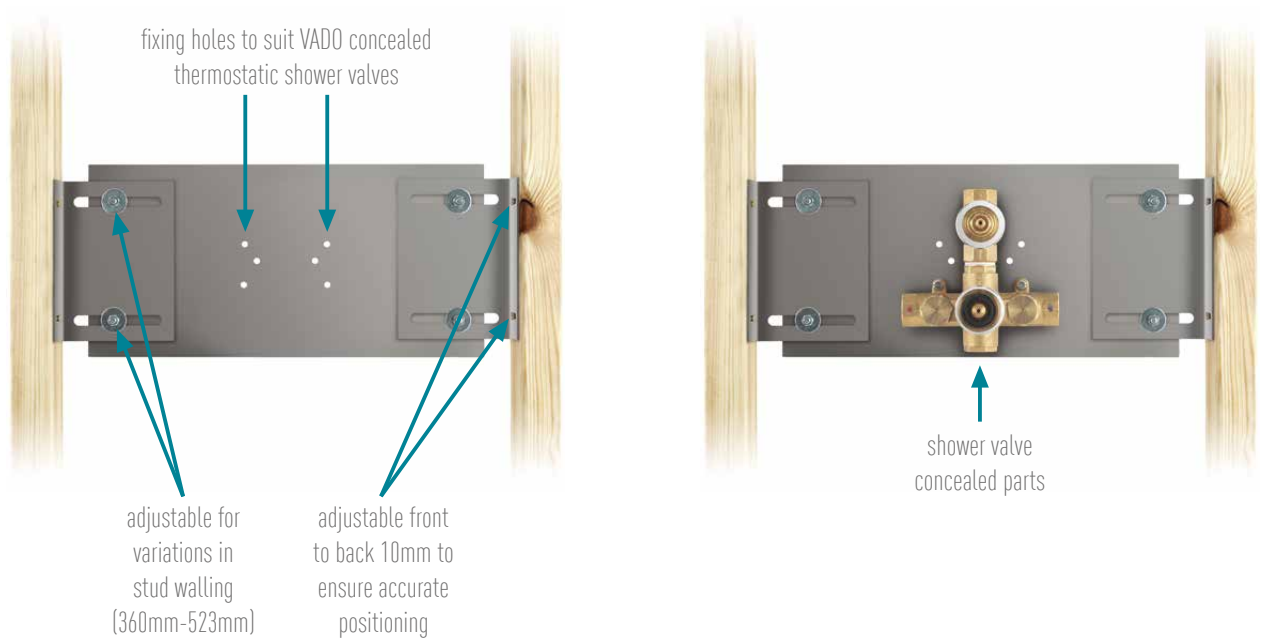

stainless steel flange
1/2" centre, depth 9mm
PEX-788-ST £3.00

wall mounting brackets with shrouds
WG-049BRACK+SHR-C/P £54.00

the studfast concealed shower valve mounting bracket

studfast is an easy, strong and secure method of mounting VADO thermostatic shower valves into stud walls to create a firm and trouble-free installation