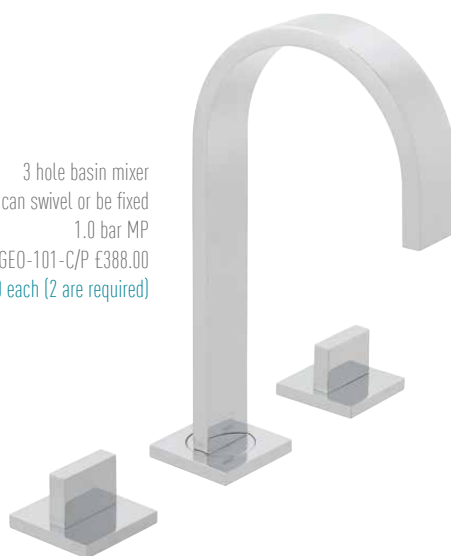

3 hole basin mixer
spout can swivel or be fixed
1.0 bar MP
GEO-101-C/P £388.00
E80 FR-FLEXI/5-PLA £4.00 each (2 are required)

all prices include VAT

to save water just add the code shown next to the E80 symbol to your order (see page 6-7 for further information)