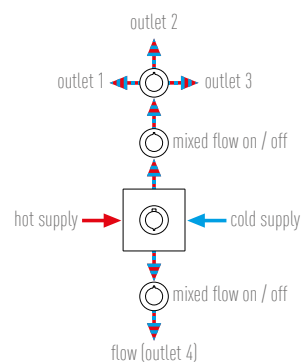

3 or 4 outlet operation:
1 x thermostatic valve
2 x concealed stop valve
1 x concealed 2 or 3 way diverter valve with studfast bracket
0.2 bar LP (shower) 1.0 bar MP (bath)
ALT-1294-C/P E677.00