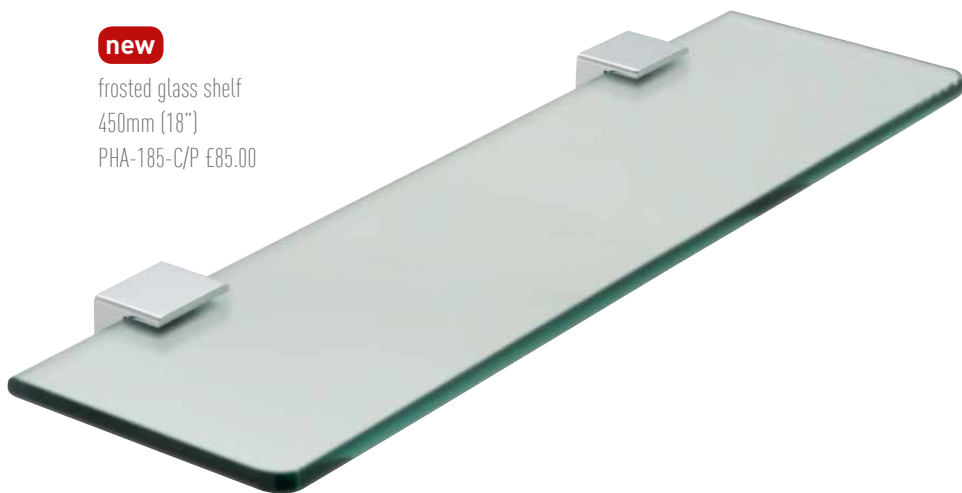

new

frosted glass shelf
450mm (18")
PHA-185-C/P £85.00