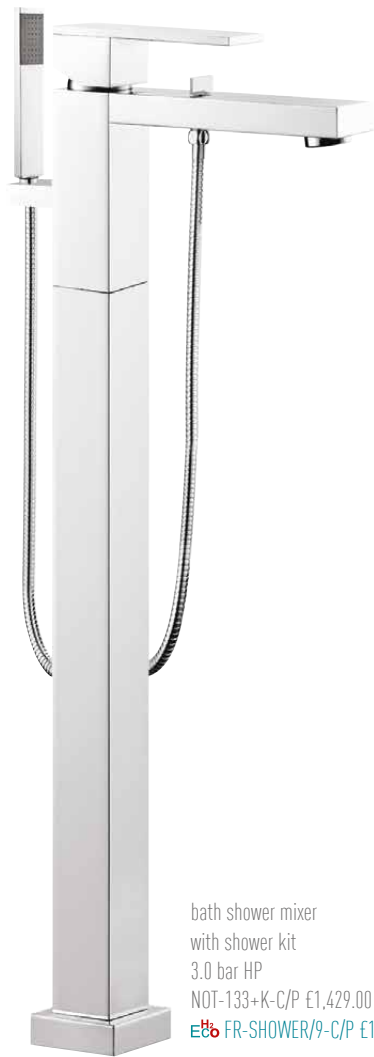

bath shower mixer
with shower kit
3.0 bar HP
NOT-133+K-C/P £1,429.00
E8o FR-SHOWER/9-C/P £10.00