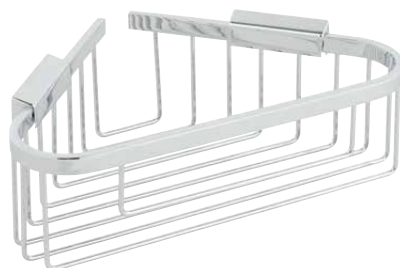

large triangular corner basket
BAS-2015L-C/P €98.00