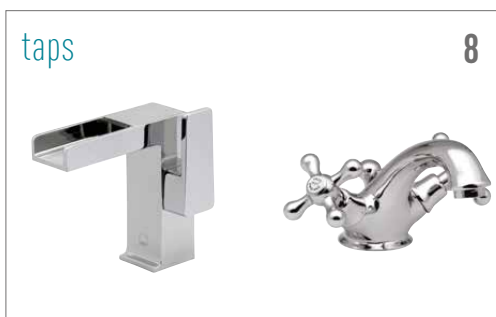

Our stunning collection of accessories ensure the perfect finishing touch to your bathroom.