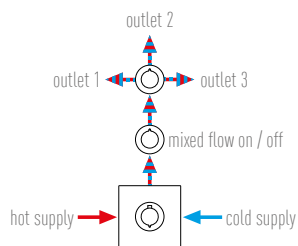

3 or 4 outlet operation:
1 x thermostatic valve
2 x concealed stop valve
1 x concealed 2 or 3 way diverter valve
with studfast bracket
0.2 bar LP (shower) 1.0 bar MP (bath)
ALT-1294-C/P £677.00