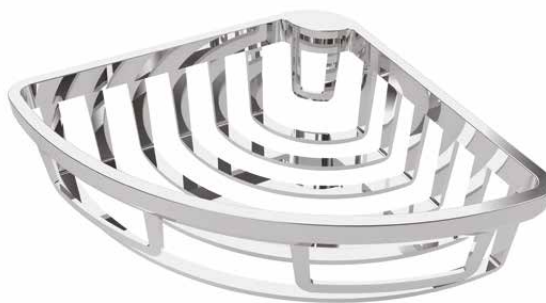

shown opposite:
BAS-2016M-C/P
NOT-148C-3/4-C/P

removable corner basket
BAS-2000-C/P €95.00