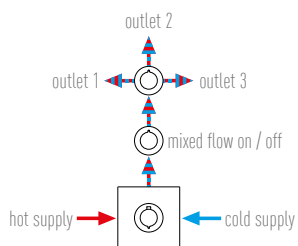

2 or 3 outlet operation:
1 x thermostatic valve
1 x concealed stop valve
1 x concealed 2 or 3 way diverter valve with studfast bracket
0.2 bar LP (shower) 1.0 bar MP (bath)
ALT-1293-C/P E569.00