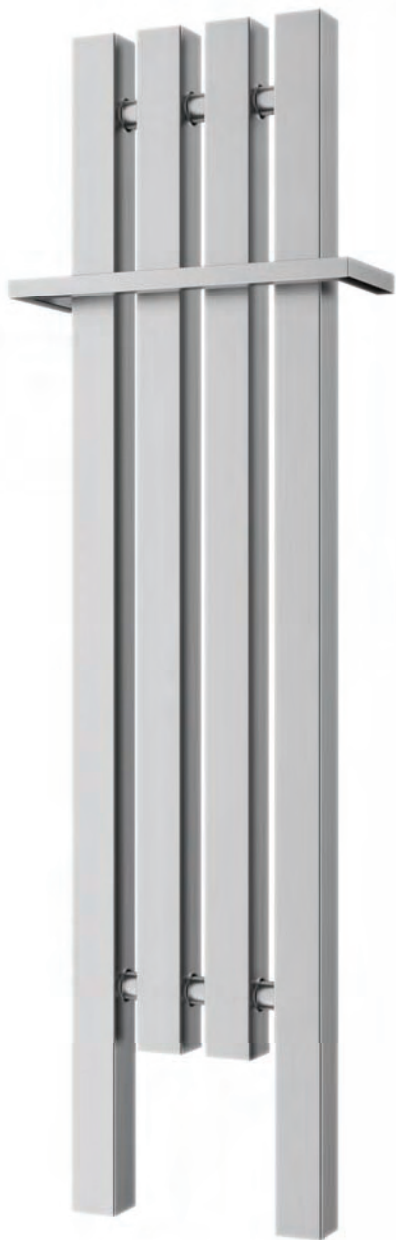

Feature Radiators

Sorrento

Sorrento high level