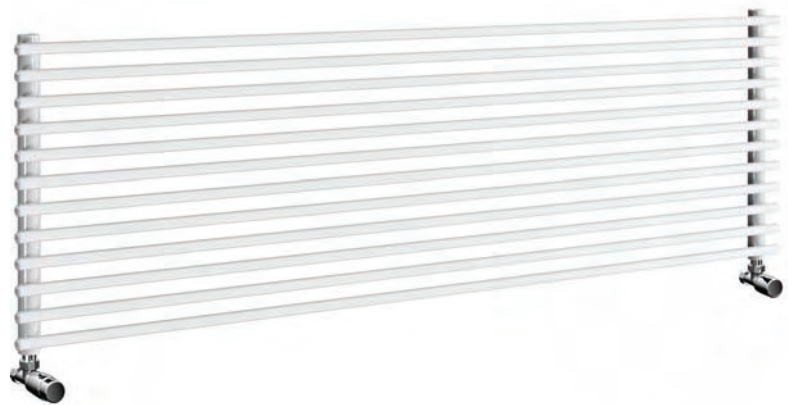

Feature Radiators

Slieve

Vertical Slieve

Horizontal Slieve

SLIEVE FEATURE RADIATOR

The Slieve Feature Radiator is a perfect example of a radiator that is not just seen as something to heat the room but to create a stylish look also. Available in either vertical or horizontal versions and in a wide range of sizes to match any design project, the Slieve Radiator is an excellent alternative to the standard panel radiator.

Feature Radiators

Plaza

Vertical Plaza

Horizontal Plaza

PLAZA FEATURE RADIATOR

A beautifully engineered tube on tube design, available in white or chrome the Plaza Feature Radiator is manufactured in both horizontal and vertical options to complete a stylish look around the home.