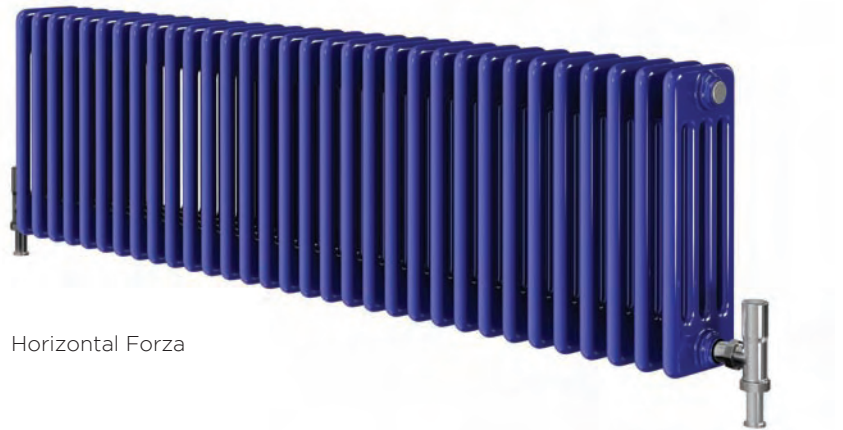

Horizontal Forza

FORZA FEATURE RADIATOR

The beautifully crafted Forza Radiator will certainly enhance any bedroom, kitchen, sitting room or dining room. With its superior finish and excellent heat output, the Multi Column Radiator complements both contemporary and traditional décor within your home. Available in white as standard with a range of additional colours to special order this radiator is an excellent alternative to the standard panel radiator. For colour options please see page 40.