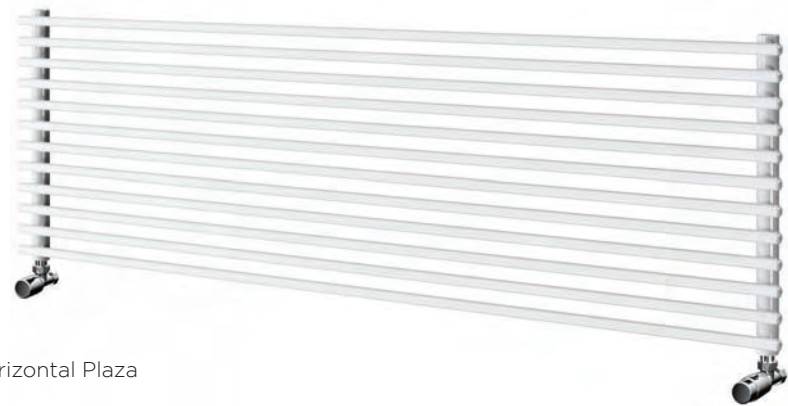

Feature Radiators

Slieve

Vertical Slieve

Horizontal Slieve

SLIEVE FEATURE RADIATOR

The Slieve Feature Radiator is a perfect example of a radiator that is not just seen as something to heat the room but to create a stylish look also. Available in either vertical or horizontal versions and in a wide range of sizes to match any design project, the Slieve Radiator is an excellent alternative to the standard panel radiator.

Feature Radiators

Plaza

Vertical Plaza

Horizontal Plaza

PLAZA FEATURE RADIATOR

A beautifully engineered tube on tube design, available in white or chrome the Plaza Feature Radiator is manufactured in both horizontal and vertical options to complete a stylish look around the home.