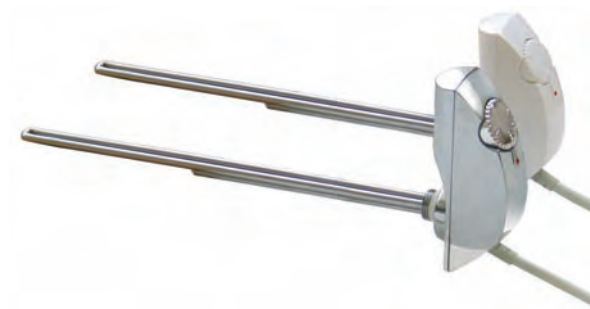

Accessories: valves

QUINN RADIATOR VALVES

The Quinn range of valves are available in a number of colours to match your choice of radiator, these are available as either straight or angled valve options (Quinn Crosshead only available as angled valve).

Angled
Thermostatic
Radiator Valve

Straight
Thermostatic
Radiator Valve

Quinn Crosshead
Valve

Satin Chrome Angled Valves
(straight valve also available)

Copper Angled Valves
(straight valve also available)

Chrome Angled Valves
(straight valve also available)

White Angled Valves
(straight valve also available)

Accessories: elements

ELECTRICAL ELEMENTS

Selected models can be fitted with an electrical element that allows you to use the radiator as an electric towel warmer in the summer when the heating is off. With their lower energy requirement the towel warmers are efficient, economical and provide flexibility, convenience and comfort at little added cost. Thermostatic electrical elements have the advantage of providing an adjustable temperature control when required.