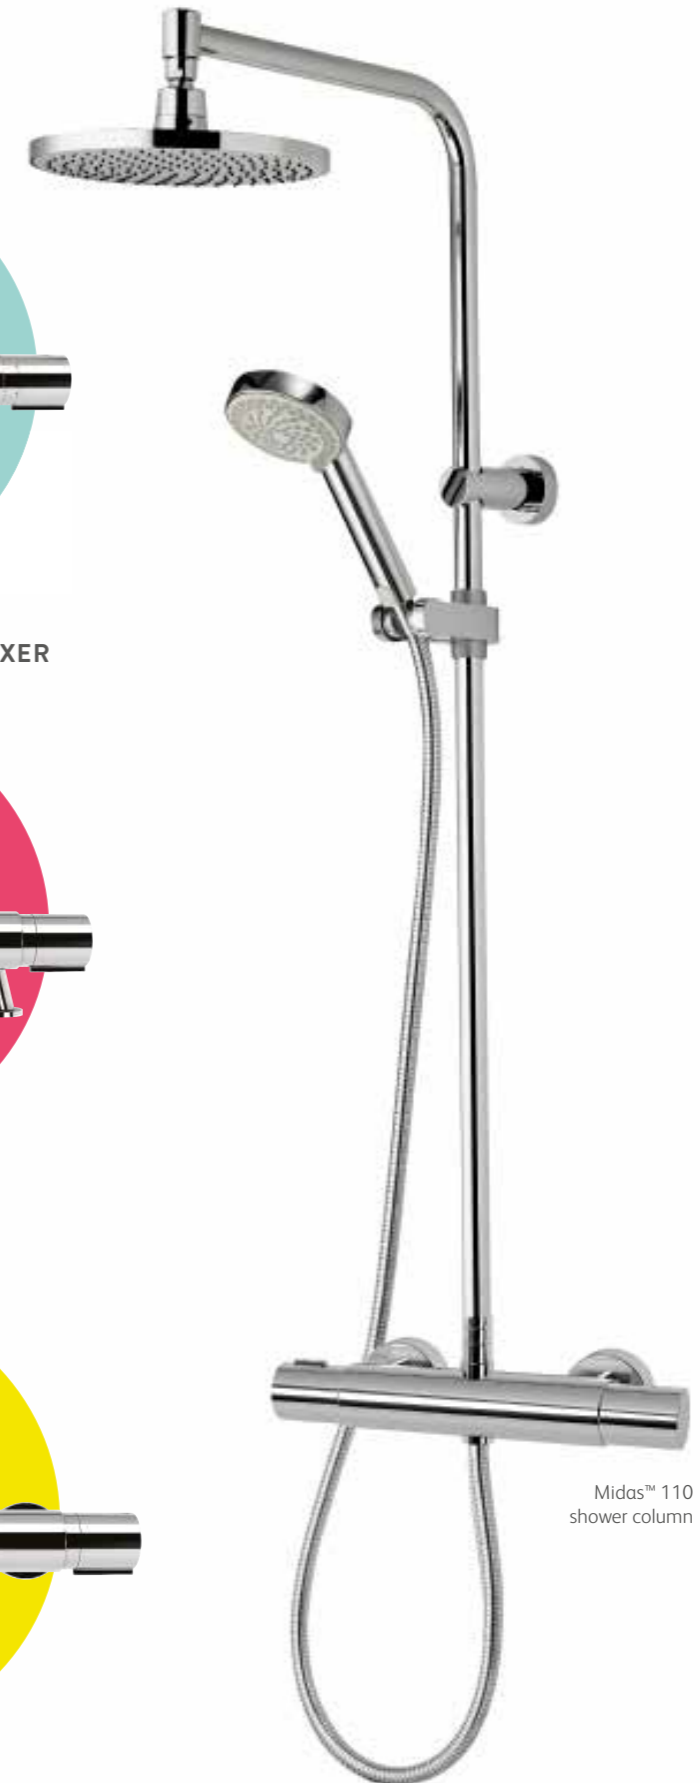

- Stylish, modern brass valve
- Temperature override button for family-safe showering
- Integrated diverter for easy switching between outlets (SC and BSM only)
- 105mm harmony™ shower head with 4 spray patterns
- 220mm fixed drencher head
- Quality metal construction

Midas™ 110 (S and SC) comes complete with an Aqualisa bar valve fixing kit

For full range, features and prices [See page 73](#)

MIDAS™ 110 SHOWER
MD110S

MIDAS™ 110 BATH SHOWER MIXER
MD110BSM

MIDAS™ 110 SHOWER COLUMN
MD110SC

Midas™ 110 shower column

Midas™ 100

Bar mixer shower and bath shower mixer with adjustable head

Smart, modern looks and outstanding performance make the Midas™ 100 shower and bath shower mixer range the perfect choice for the family bathroom.