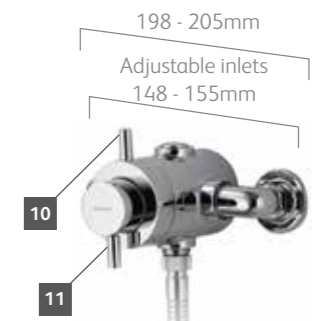

ASPIRE™ DL EXPOSED VALVE