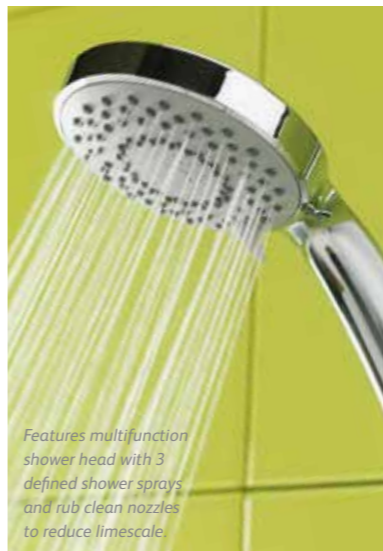

Features multifunction shower head with 3 defined shower sprays and rub clean nozzles to reduce limescale.

- Simple, push button controls
- Multifunction LCD display shows temperature, power on, heat setting and duration
- No demand on stored hot water
- 3 spray patterns
- Intelligent phased shutdown flushes out residual hot water
- 3 performance ratings 8.5kW, 9.5kW and 10.5kW (@240V)
- Stylish white and chrome finish
- Suitable for mains cold water systems only