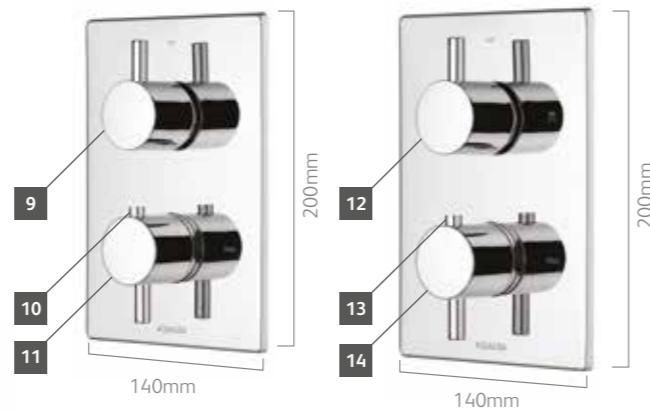

FEATURES AND PRICES

Dream™ DCV

WALL FIXED DRENCHER HEAD

■ 250mm wall fixed drencher head with easy fit 400mm arm

SINGLE OUTLET VALVE

■ Dream™ DCV controls come with a pair of 25mm levers which can be simply inserted if required.