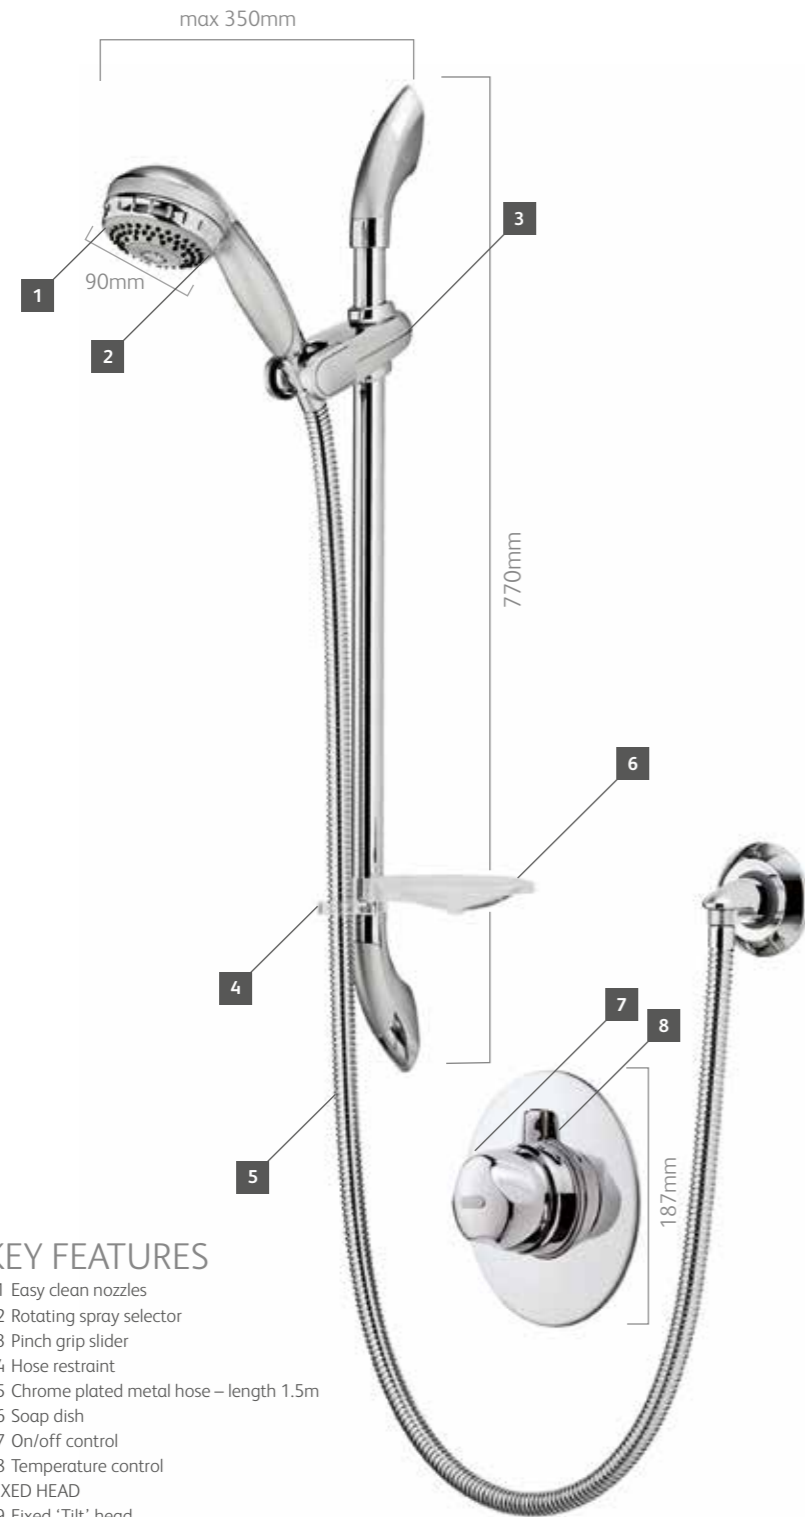

Shower heads

Aquamixa™ Thermo shower is suitable to use with: 90mm adjustable Varispray or Turbostream heads

90mm Varispray head spray patterns

90mm Turbostream head spray patterns

AQUALISA TAPS

A new shower deserves a new tap. Our new pin lever collection is a great option that will complement any of our showers.

FEATURES AND PRICES

Aquavalve™ 700 Thermo

KEY FEATURES

- 1 Easy clean nozzles
 - 2 Rotating spray selector
 - 3 Pinch grip slider
 - 4 Hose restraint
 - 5 Chrome plated metal hose – length 1.5m
 - 6 Soap dish
 - 7 On/off control
 - 8 Temperature control
- FIXED HEAD
- 9 Fixed 'Tilt' head
- EXPOSED VALVE
- 10 On/off control
 - 11 Temperature control