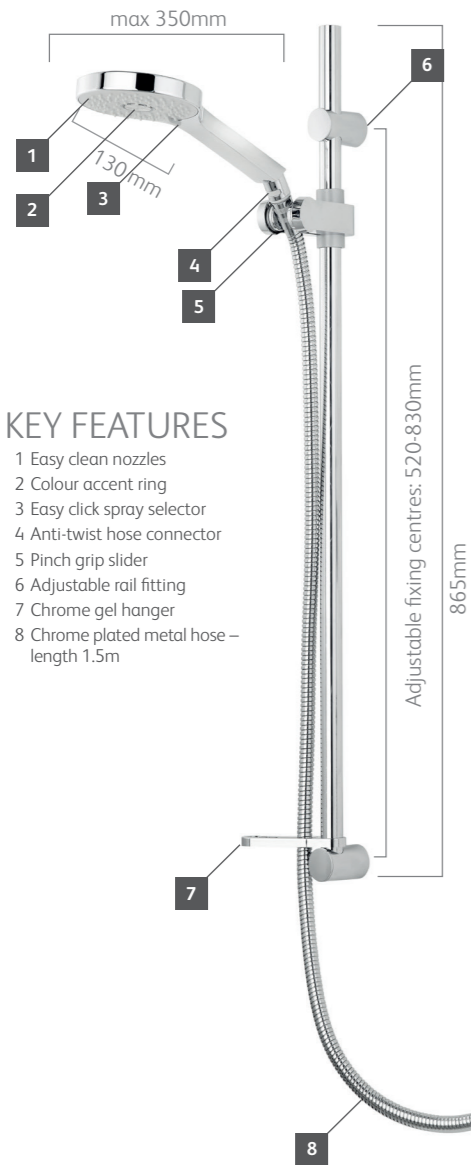

FEATURES AND PRICES

Q™ Smart

KEY FEATURES

1. 1 Easy clean nozzles
2. 2 Colour accent ring
3. 3 Easy click spray selector
4. 4 Anti-twist hose connector
5. 5 Pinch grip slider
6. 6 Adjustable rail fitting
7. 7 Chrome gel hanger
8. 8 Chrome plated metal hose – length 1.5m