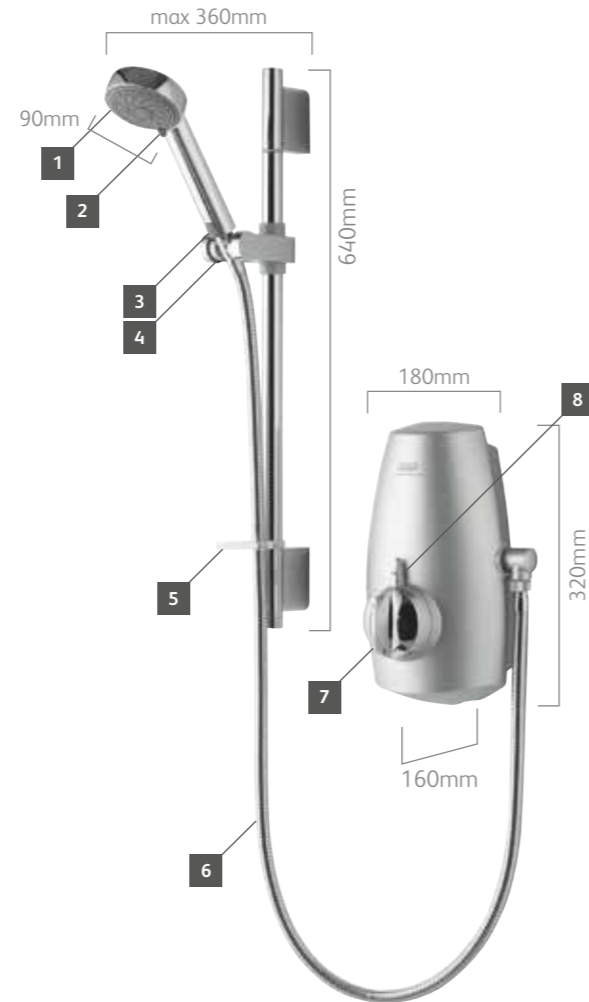

FEATURES AND PRICES

Dream™

KEY FEATURES

- 1 Easy clean nozzles
- 2 Easy click spray selector
- 3 Anti-twist hose connector
- 4 Pinch grip slider
- 5 Gel hanger
- 6 Chrome plated metal hose – length 1.5m
- 7 Temperature override button
- 8 On/off control
- 9 Temperature control
- 10 Fixed 'Tilt' Harmony™ shower head

DREAM™

AVAILABLE IN CHROME

Dream™ concealed mixer shower with adjustable head
 DRM001CA
 † £432.50 £519.00 inc. VAT

AVAILABLE IN CHROME

Dream™ concealed mixer shower with wall fixed head
 DRM001CF
 † £432.50 £519.00 inc. VAT

Shower head

Dream™ shower features:
 105mm
 Harmony™ head

Spray patterns

Product dimensions are for guidance only. Please refer to installation guides for installation requirements.
 † Prices shown are recommended retail prices. VAT quoted at 20%.

KEY FEATURES

- 1 Easy clean nozzles
- 2 Easy click spray selector
- 3 Anti-twist hose connector
- 4 Chrome pinch grip slider
- 5 Gel hanger
- 6 Chrome plated metal hose – length 1.5m
- 7 On/off flow control – two flow settings
- 8 Temperature control