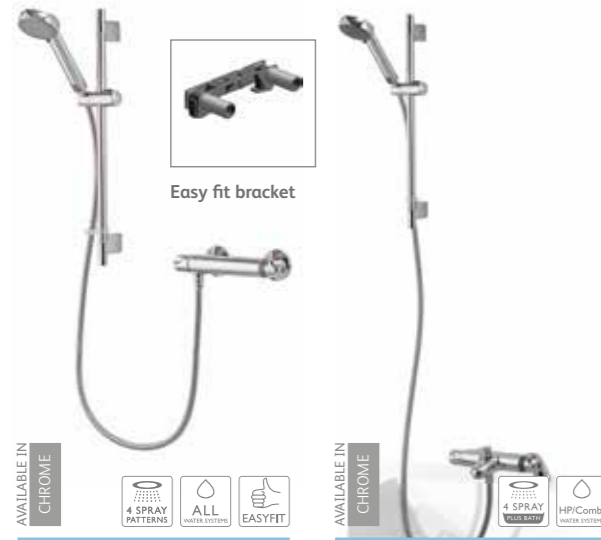

Midas™ 100

BATH SHOWER MIXER (WALL MOUNTED)

KEY FEATURES

- 1 Easy clean nozzles
- 2 Easy click spray selector
- 3 Anti-twist hose connector
- 4 Gel hanger
- 5 Chrome hose – length 1.25m (shower) length 1.75m (bath shower mixer)
- 6 Adjustable height slider
- 7 Flow control
- 8 Temperature override button
- 9 Temperature control
- 10 Diverter knob
- 11 Diverter knob

* Pipe centres can be adjusted between 130mm -170mm using the adjustable elbows supplied

MIDAS™ 100

Midas™ 100 bar mixer shower with adjustable head

MD100BAR
+ £165.83 £199.00 inc. VAT

Midas™ 100 bar mixer shower with adjustable head and 'easy fit' bracket