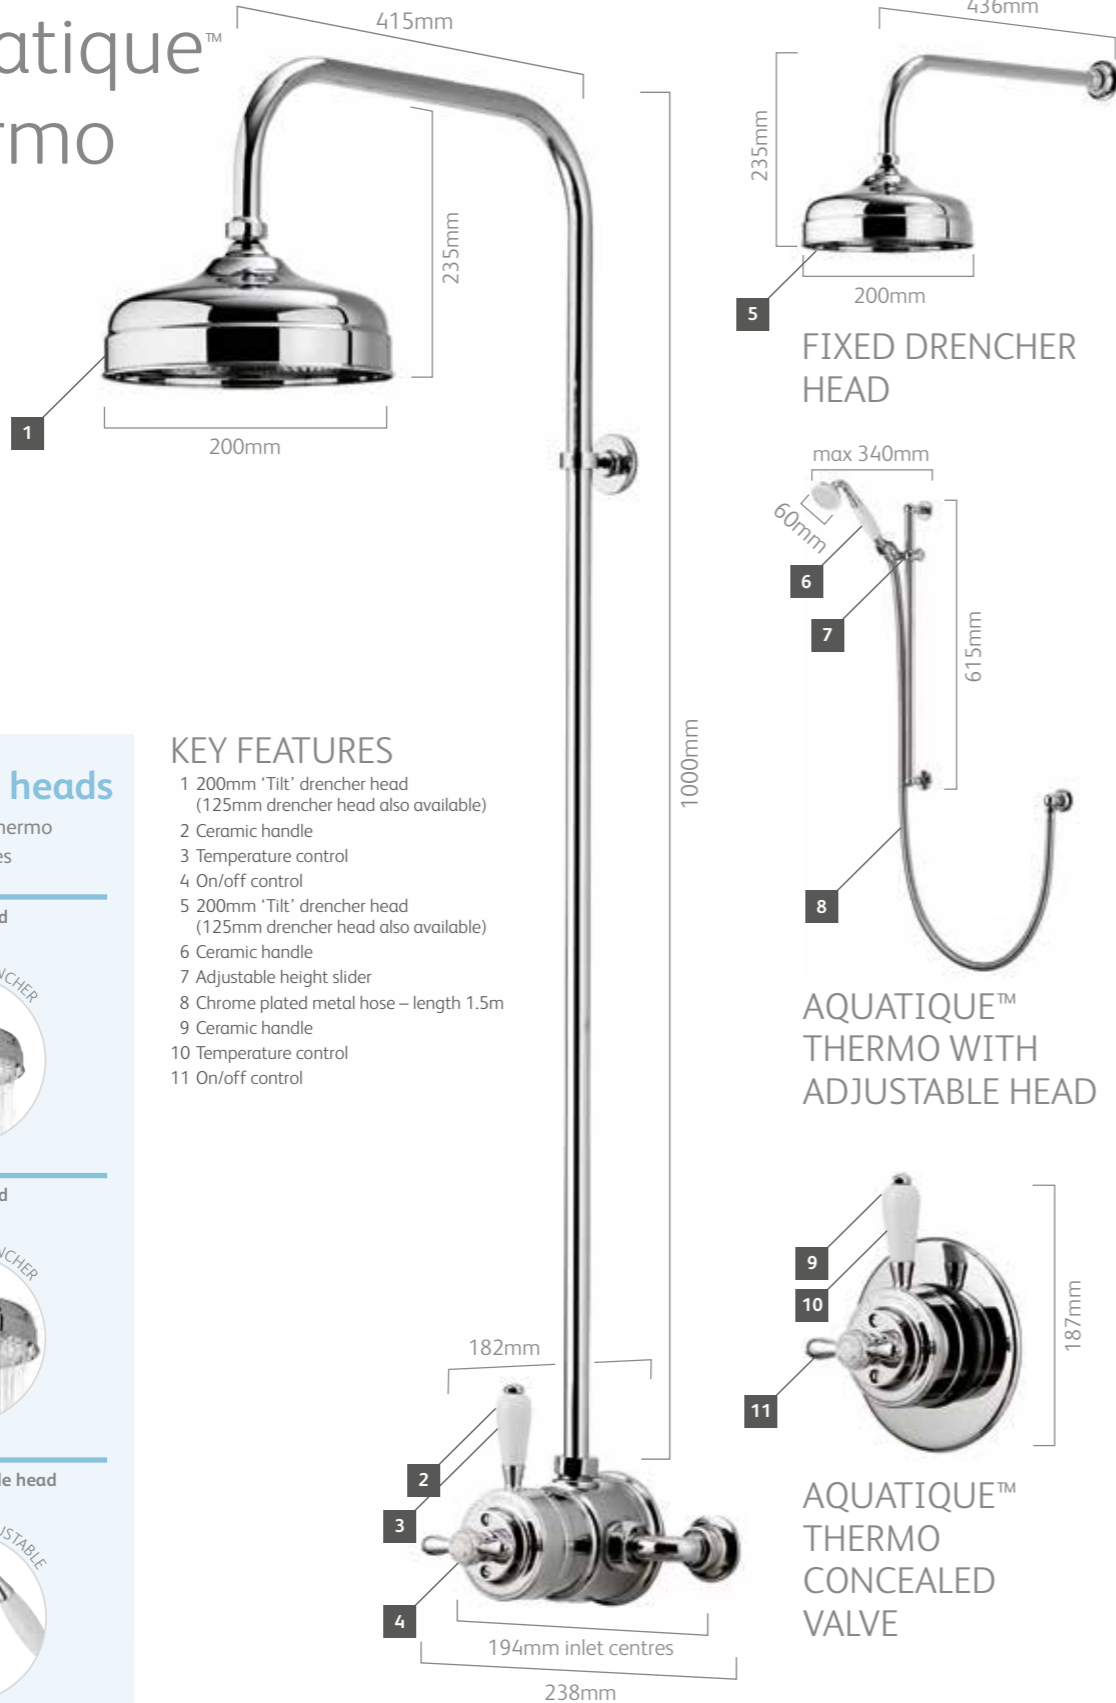

FEATURES AND PRICES

Aquatique™ Thermo

KEY FEATURES

1. 1 200mm 'Tilt' drencher head (125mm drencher head also available)
2. 2 Ceramic handle
3. 3 Temperature control
4. 4 On/off control
5. 5 200mm 'Tilt' drencher head (125mm drencher head also available)
6. 6 Ceramic handle
7. 7 Adjustable height slider
8. 8 Chrome plated metal hose – length 1.5m
9. 9 Ceramic handle
10. 10 Temperature control
11. 11 On/off control

Shower heads

Aquatique™ Thermo shower features

5" drencher head spray pattern

8" drencher head spray pattern

60mm adjustable head spray pattern

AQUATIQUE™ THERMO WITH ADJUSTABLE HEAD

AQUATIQUE™ THERMO CONCEALED VALVE

AQUATIQUE™ Thermo