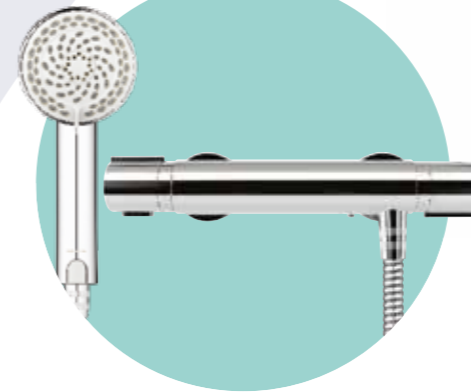

MIDAS™ 110 SHOWER
MD110S

MIDAS™ 110 BATH SHOWER MIXER
MD110BSM