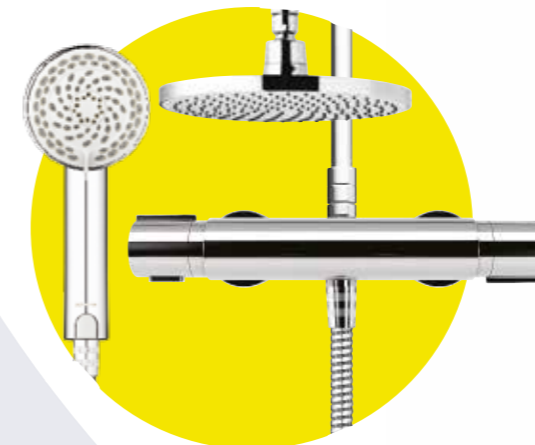

- Stylish, modern brass valve
- Temperature override button for family-safe showering
- Integrated diverter for easy switching between outlets (SC and BSM only)
- 105mm harmony™ shower head with 4 spray patterns
- 220mm fixed drencher head
- Quality metal construction

Midas™ 110 (S and SC) comes complete with an Aqualisa bar valve fixing kit

For full range, features and prices [See page 73](#)

MIDAS™ 110 SHOWER
MD110S

MIDAS™ 110 BATH SHOWER MIXER
MD110BSM

MIDAS™ 110 SHOWER COLUMN
MD110SC

Midas™ 110 shower column

Midas™ 100

Bar mixer shower and bath shower mixer with adjustable head

Smart, modern looks and outstanding performance make the Midas™ 100 shower and bath shower mixer range the perfect choice for the family bathroom.