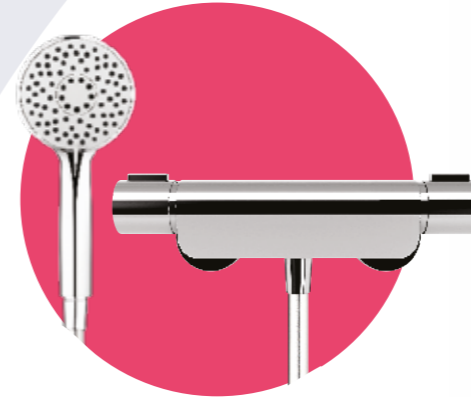

For full range, features and prices [See page 73](#)

MIDAS™ 220 SHOWER
MD220S