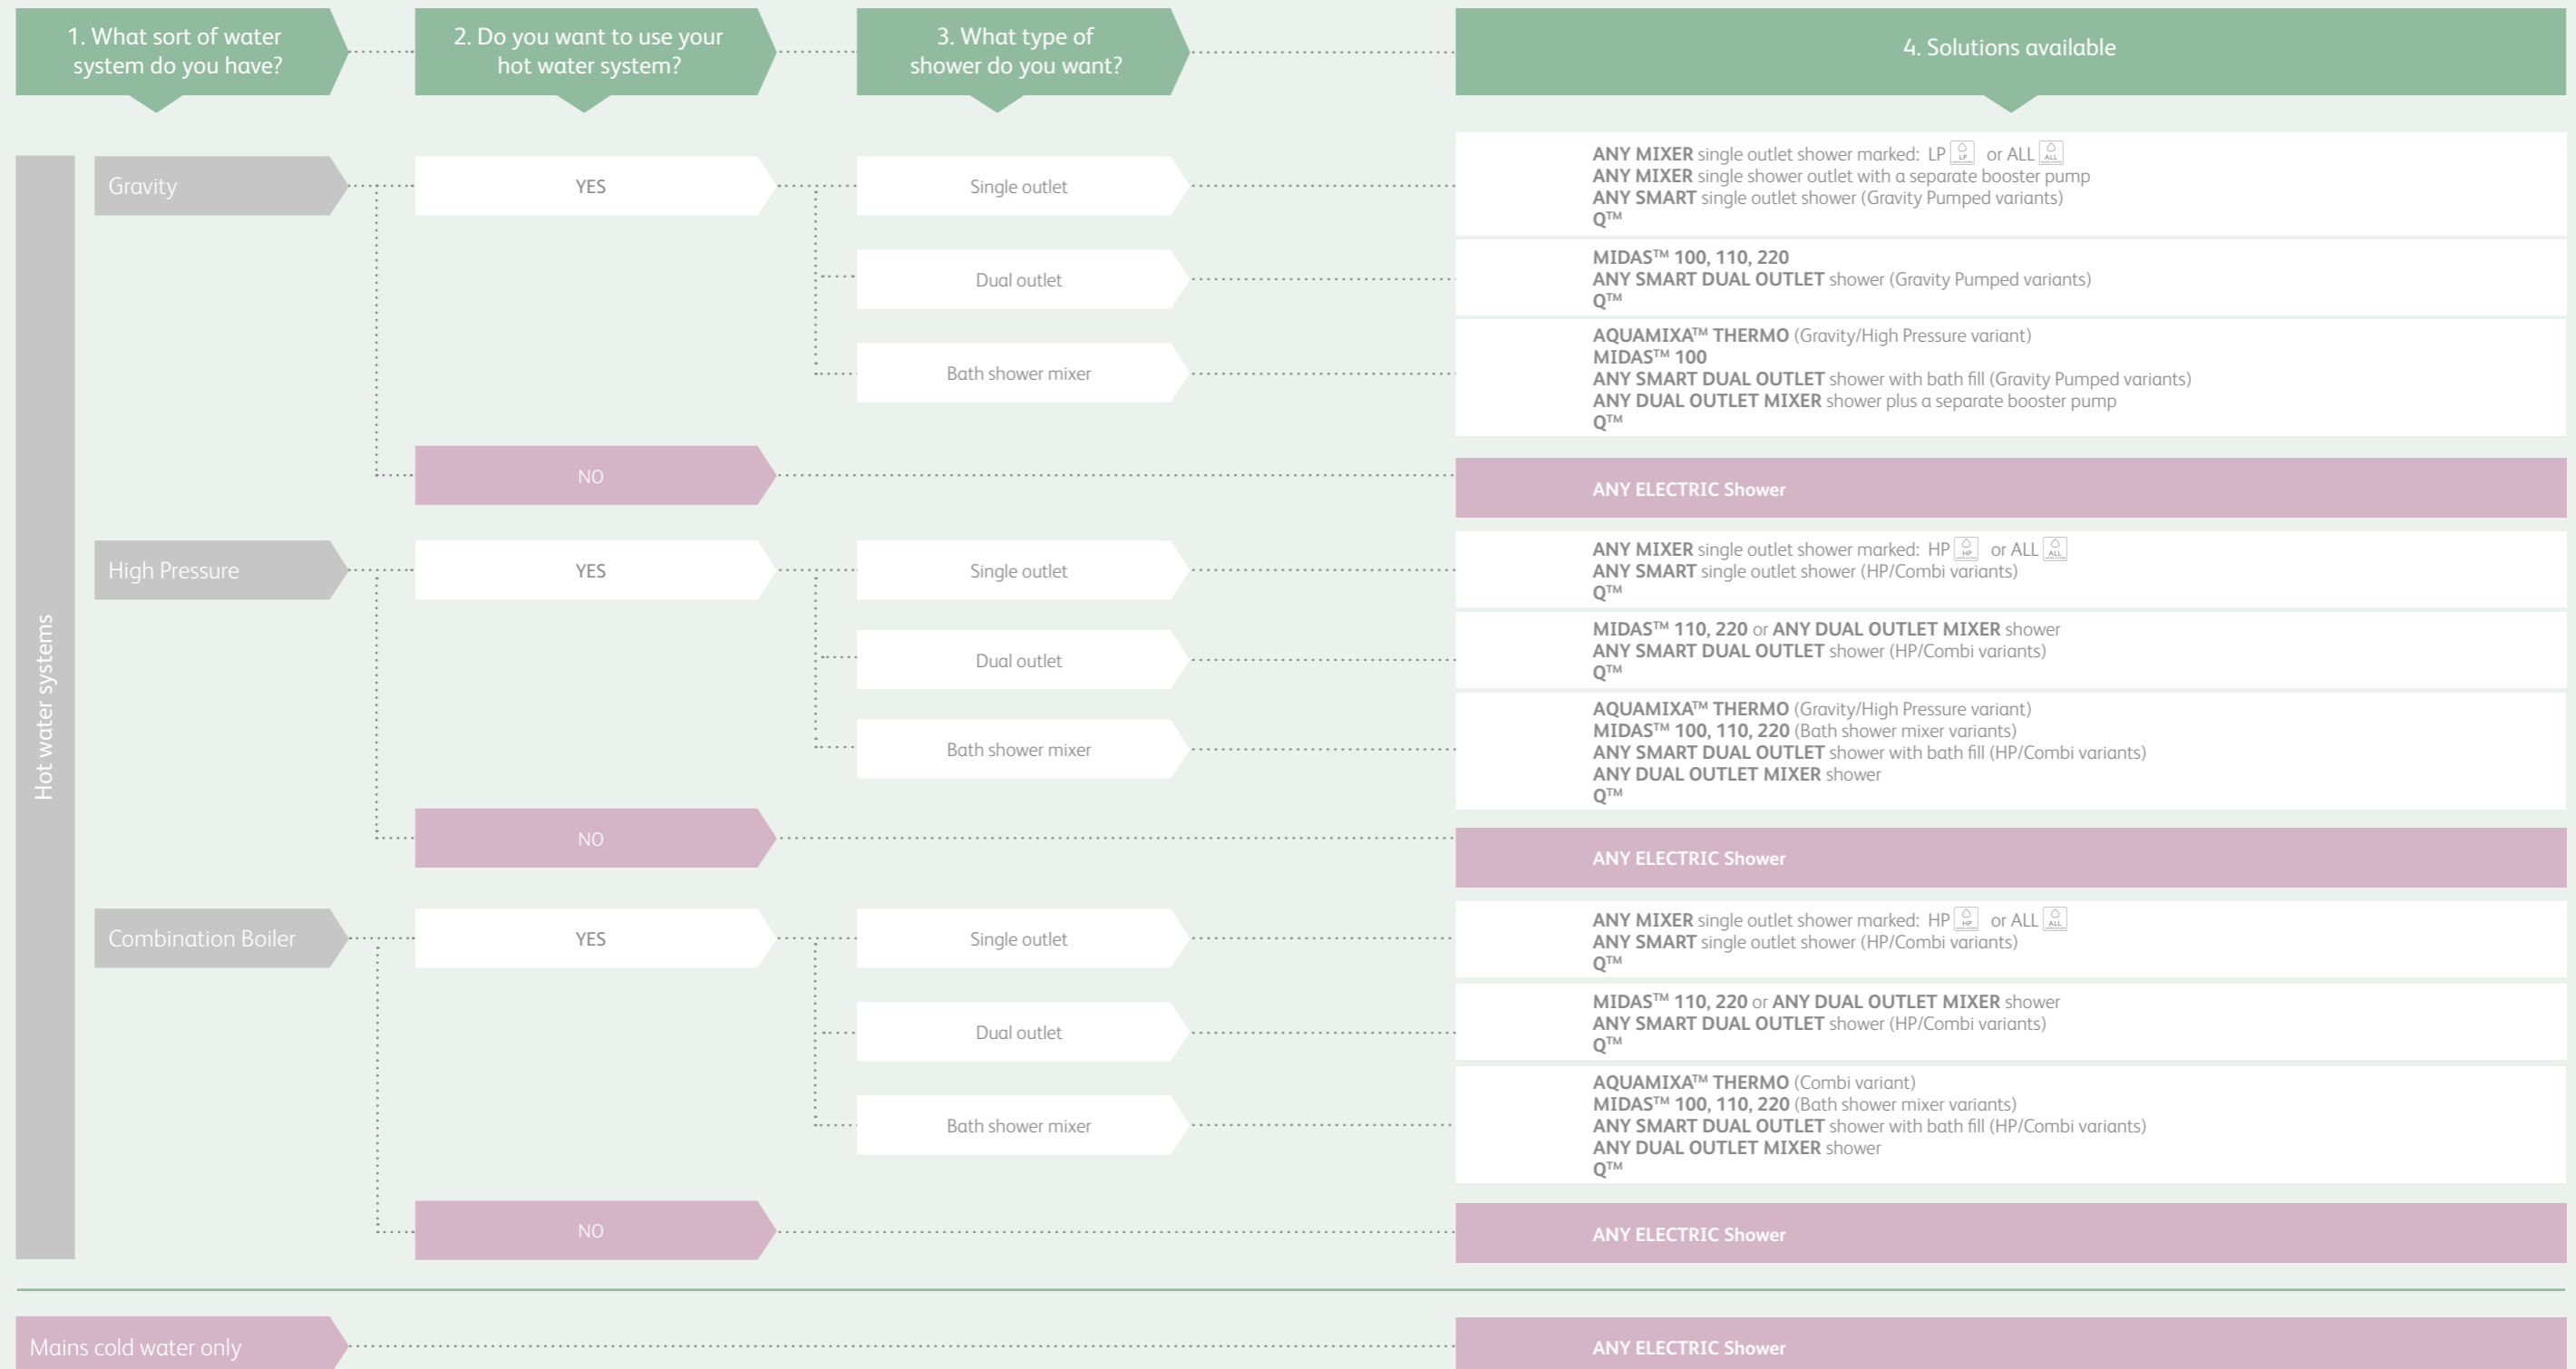

Sensational showers simplified. A guide.

This simple guide will help you choose your new shower or bath fill. First, identify your water system using the diagrams and descriptions on page 9. Then, follow the chart on the right to choose the shower or bath fill that is suitable. For further help, call us on 01959 560 010.