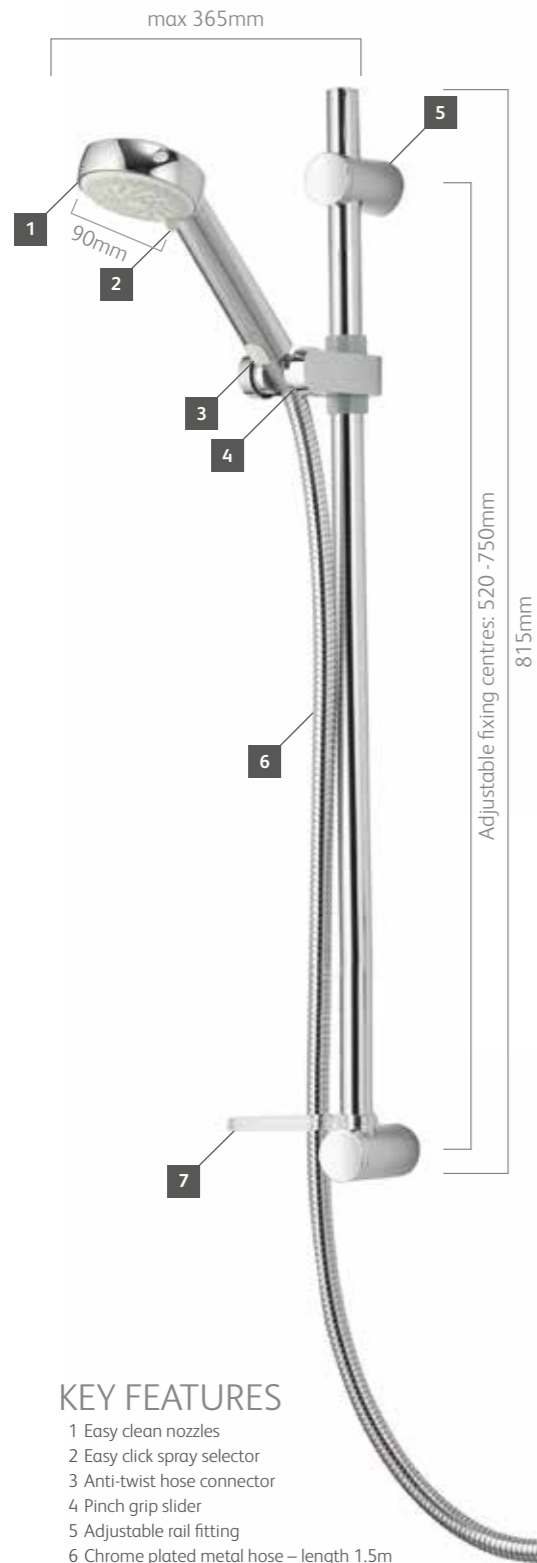

† Prices shown are recommended retail prices. VAT quoted at 20%.

Shower heads

Quartz™ smart showers feature:
250mm drencher head
105mm Harmony™ head

250m drencher head
spray pattern

105mm Harmony™ head
spray patterns

OUR LED FEATURE

Experience state-of-the-art showers and bath fills that make the Quartz™ smart range refreshingly simple to use.

Simply choose your desired temperature and flow and as soon as the LED display stops flashing, it's time to step in. You can even add a remote control – so you'll never have to reach into the shower to start it again!

FEATURES AND PRICES

Visage™ smart

KEY FEATURES

- 1 Easy clean nozzles
- 2 Easy click spray selector
- 3 Anti-twist hose connector
- 4 Pinch grip slider
- 5 Adjustable rail fitting
- 6 Chrome plated metal hose – length 1.5m
- 7 Gel hanger
- 8 Easy fit wall arm

Product measurements are for guidance only. Please refer to installation guides for installation requirements.

DRENCHER HEAD

- 200mm wall fixed drencher head with easy fit 400mm wall arm

SHOWER CONTROL

- Single outlet and dual outlet versions available
- One touch start/stop button
- 'Shower ready' LED lighting display