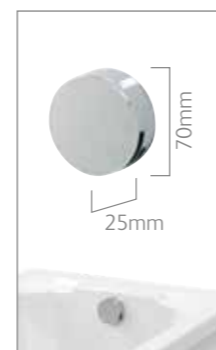

FEATURES AND PRICES

Visage™ smart

KEY FEATURES

1. 1 Easy clean nozzles
2. 2 Easy click spray selector
3. 3 Anti-twist hose connector
4. 4 Pinch grip slider
5. 5 Adjustable rail fitting
6. 6 Chrome plated metal hose – length 1.5m
7. 7 Gel hanger
8. 8 Easy fit wall arm

Product measurements are for guidance only. Please refer to installation guides for installation requirements.

DRENCHER HEAD

- 200mm wall fixed drencher head with easy fit 400mm wall arm

SHOWER CONTROL

- Single outlet and dual outlet versions available
- One touch start/stop button
- 'Shower ready' LED lighting display

REMOTE CONTROL

- Suitable for use with single outlet and dual outlet products
- 'Shower ready' LED lighting display

VISAGE™ SMART EXPOSED

BATH OVERFLOW FILLER

Includes clicker waste fitting. P-trap/U-bend not included.

VISAGE™ smart dual outlet

Visage™ smart dual outlet concealed with adjustable head and wall fixed drencher
HP/Combi
VSD.A1.BV.DVFW.14
† £636.67 £764.00 inc. VAT
Gravity Pumped*
VSD.A2.BV.DVFW.14
† £724.17 £869.00 inc. VAT

Visage™ smart dual outlet concealed with adjustable head and bath overflow filler
HP/Combi
VSD.A1.BV.DVBTX.14
† £599.17 £719.00 inc. VAT
Gravity Pumped*
VSD.A2.BV.DVBTX.14
† £690.83 £829.00 inc. VAT

VISAGE™ smart Accessories

Visage™ smart remote control
VSD.B3.DS.14
† £74.17 £89.00 inc. VAT

Visage™ smart exposed rail extension (550mm)
For higher than normal ceilings when fitting Visage smart exposed systems
223217
† £24.17 £29.00 inc. VAT

† Prices shown are recommended retail prices. VAT quoted at 20%.
* Gravity Pumped variant comes with integral pump.

VISAGE™ smart shower

Visage™ smart concealed with adjustable head
HP/Combi
VSD.A1.BV.14
† £457.50 £549.00 inc. VAT
Gravity Pumped*
VSD.A2.BV.14
† £545.00 £654.00 inc. VAT