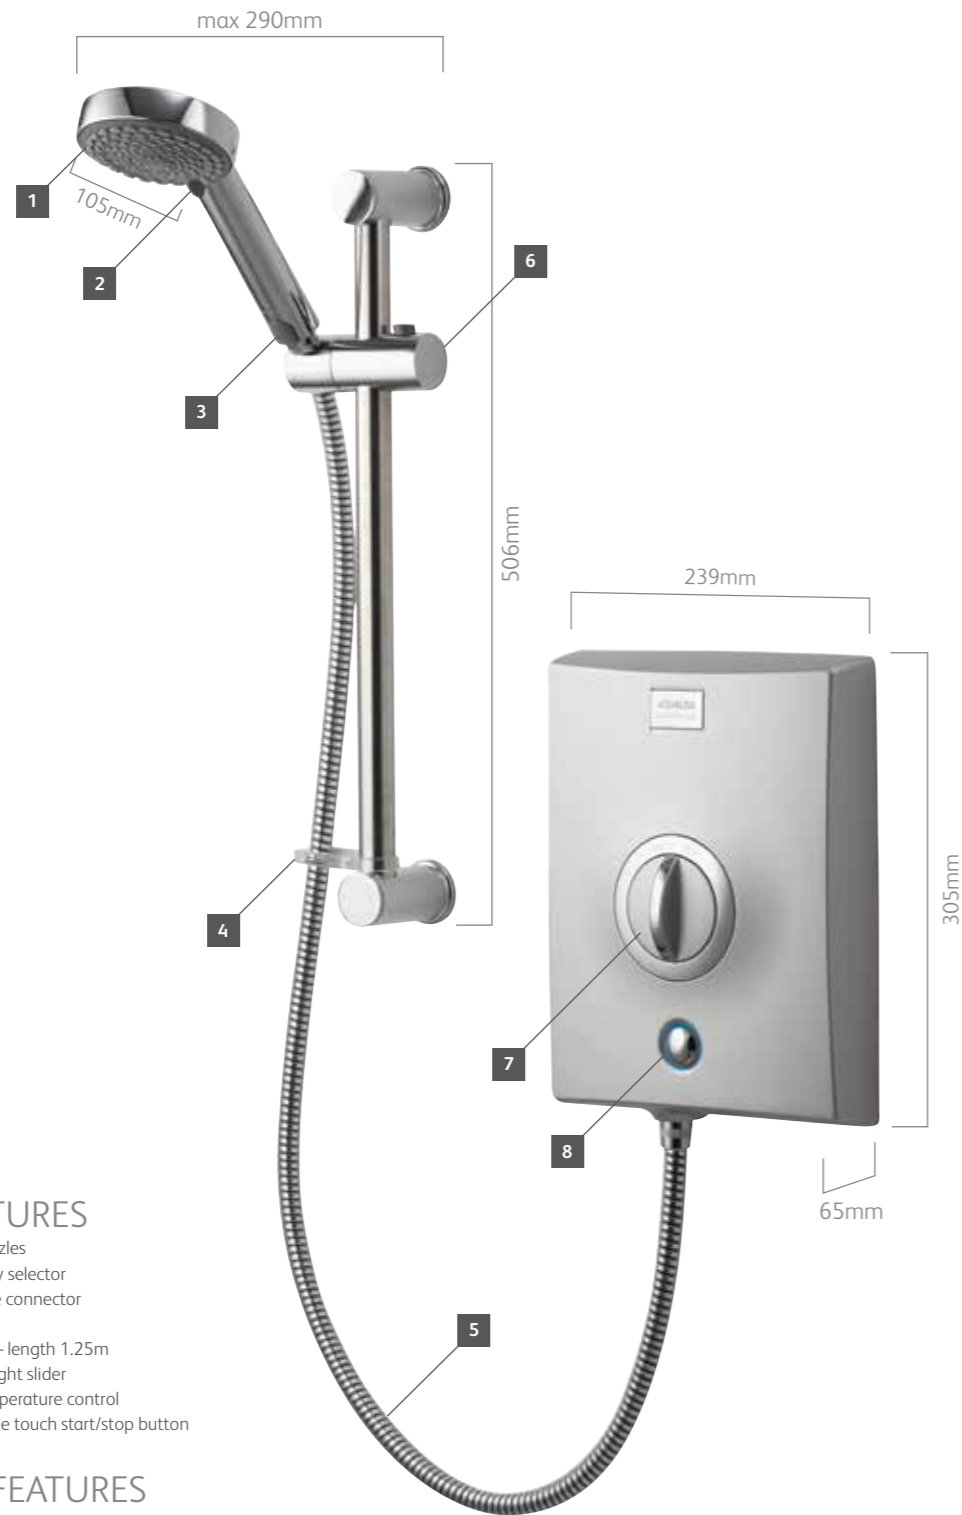

FEATURES AND PRICES

Quartz™ Electric

KEY FEATURES

- 1 Easy clean nozzles
- 2 Easy click spray selector
- 3 Anti-twist hose connector
- 4 Gel hanger
- 5 Chrome hose – length 1.25m
- 6 Adjustable height slider
- 7 Easy glide temperature control
- 8 Illuminated one touch start/stop button