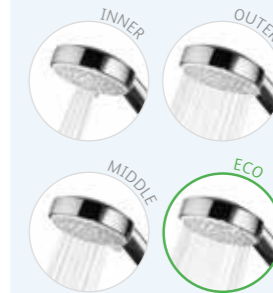

Shower head

Dream™ shower features:
 105mm
 Harmony™ head

Spray patterns

Product dimensions are for guidance only. Please refer to installation guides for installation requirements.
 † Prices shown are recommended retail prices. VAT quoted at 20%.