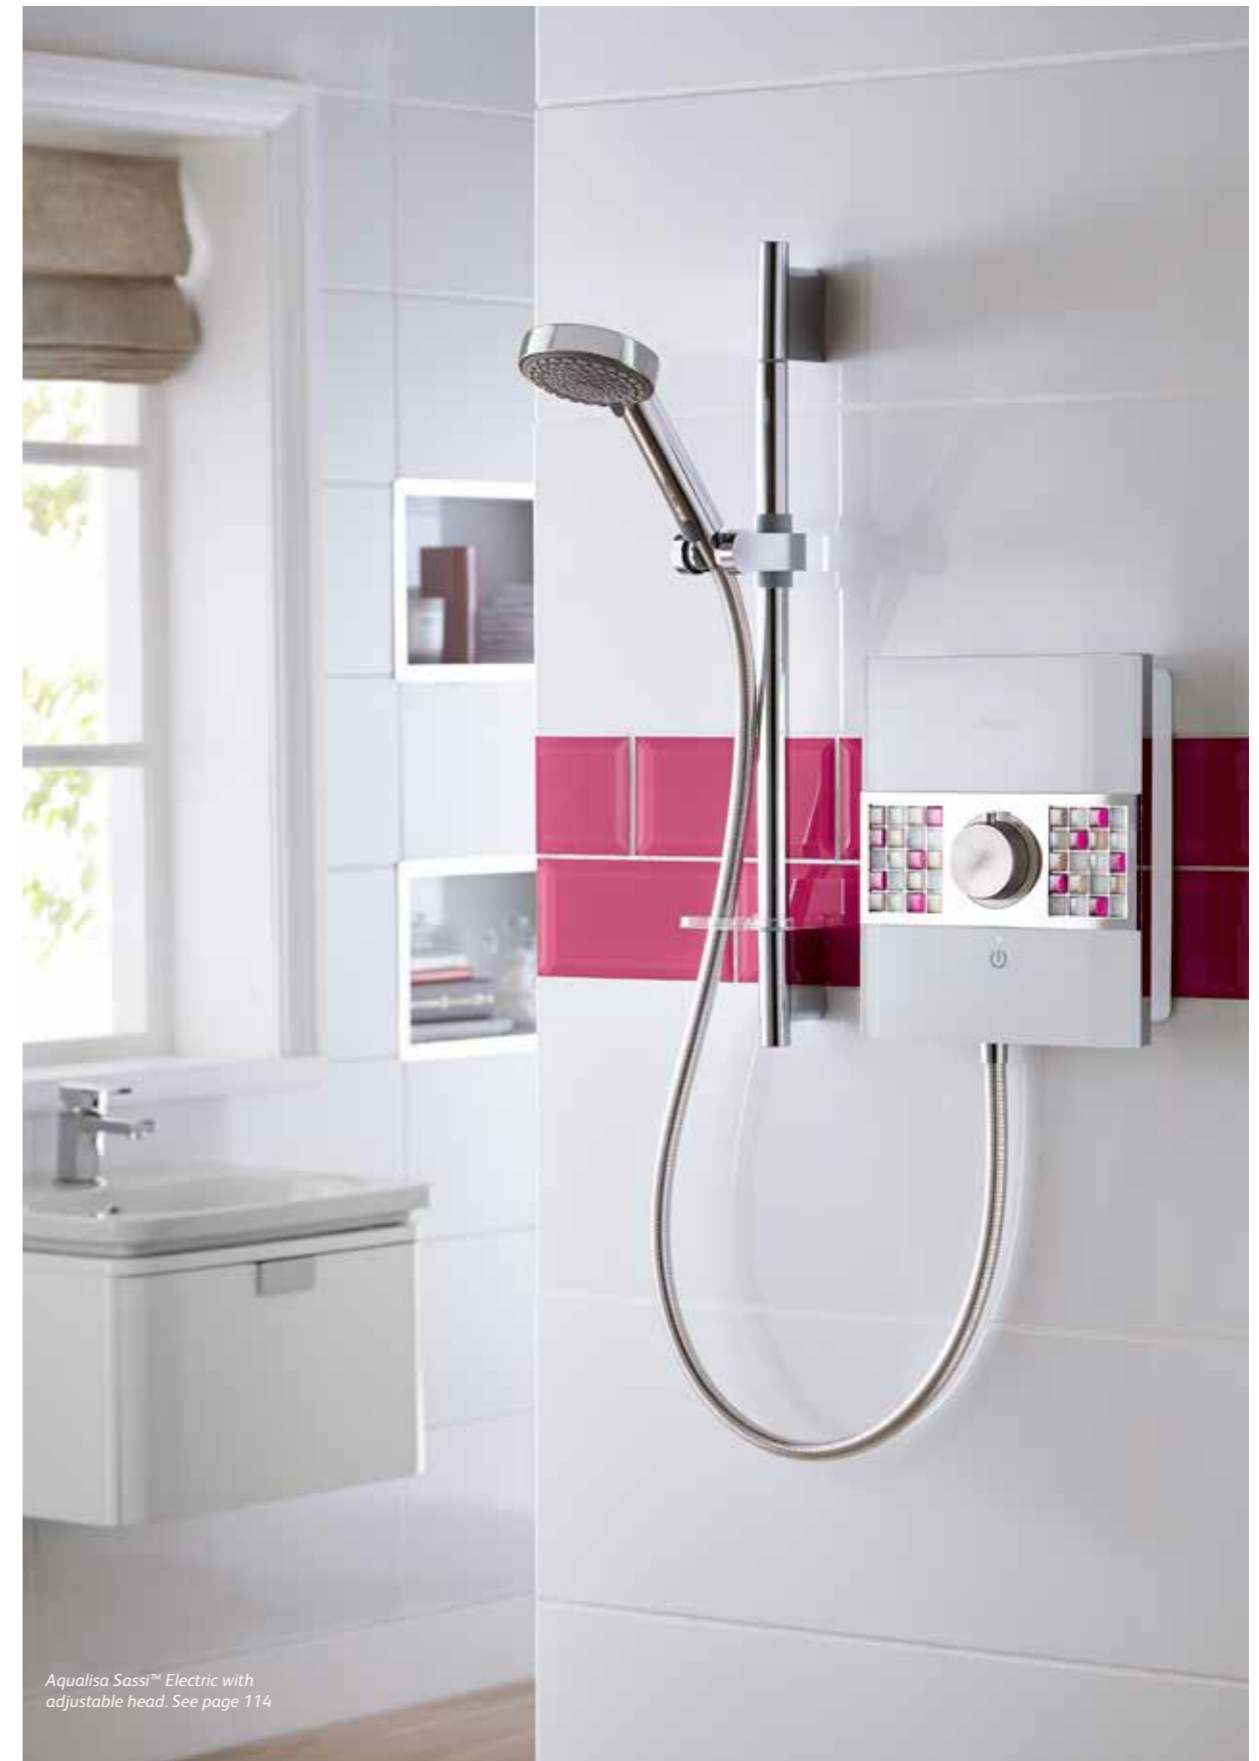

TECHNICAL INFORMATION
ELECTRIC SHOWERS

A

VITALISE™ ELECTRIC

	LUMI™ ELECTRIC	SASSI™ ELECTRIC	QUARTZ™ ELECTRIC	VITALISE™ SLX ELECTRIC	VITALISE™ SL ELECTRIC	VITALISE™ S ELECTRIC
Recommended retail price from (exc VAT)	£358.00	£358.00	£211.67	£215.83	£170.00	£149.17

Configurations available

White						•
White / Chrome	•	•	•	•	•	•
Chrome	•		•			
Graphite / Chrome			•			
Power Rating – 8.5 kW	•	•	•	•	•	•
Power Rating – 9.5 kW	•	•	•	•	•	•
Power Rating – 10.5 kW	•	•	• not White/ Chrome	•	•	

Shower heads, hoses and rails accessory

Adjustable head size (diameter)	105mm	105mm	105mm	95mm	95mm	95mm
Number of sprays on handset	5	5	5	3	3	3
Rub clean nozzles on shower head	•	•	•	•	•	•

User features

Sensory touch start/stop control	•	•				
Push button start/stop control			•	•	•	•
Illuminated panel with adjustable brightness	•					
Power on indication				•	•	•
Illuminated multifunction LCD display				•		
4 Heat settings				•	•	•
Separate power and temperature controls	•	•	•	•	•	•
Easy glide temperature control	•	•	•	•	•	•

Safety features

Intelligent Phased Shutdown Flushes residual hot water out of system only as required				•	•	
Phased Shutdown Flushes residual hot water out of system	•	•	•			
Heat sensor Safeguards user from high temperatures	•	•	•	•	•	
Low pressure warning Feedback in the event of water supply issues				•	•	•

Approvals

WRAS, European Water Label				•	•	•
BEAB, CE	•	•	•	•	•	•

Aqualisa Sassi™ Electric with adjustable head. See page 114