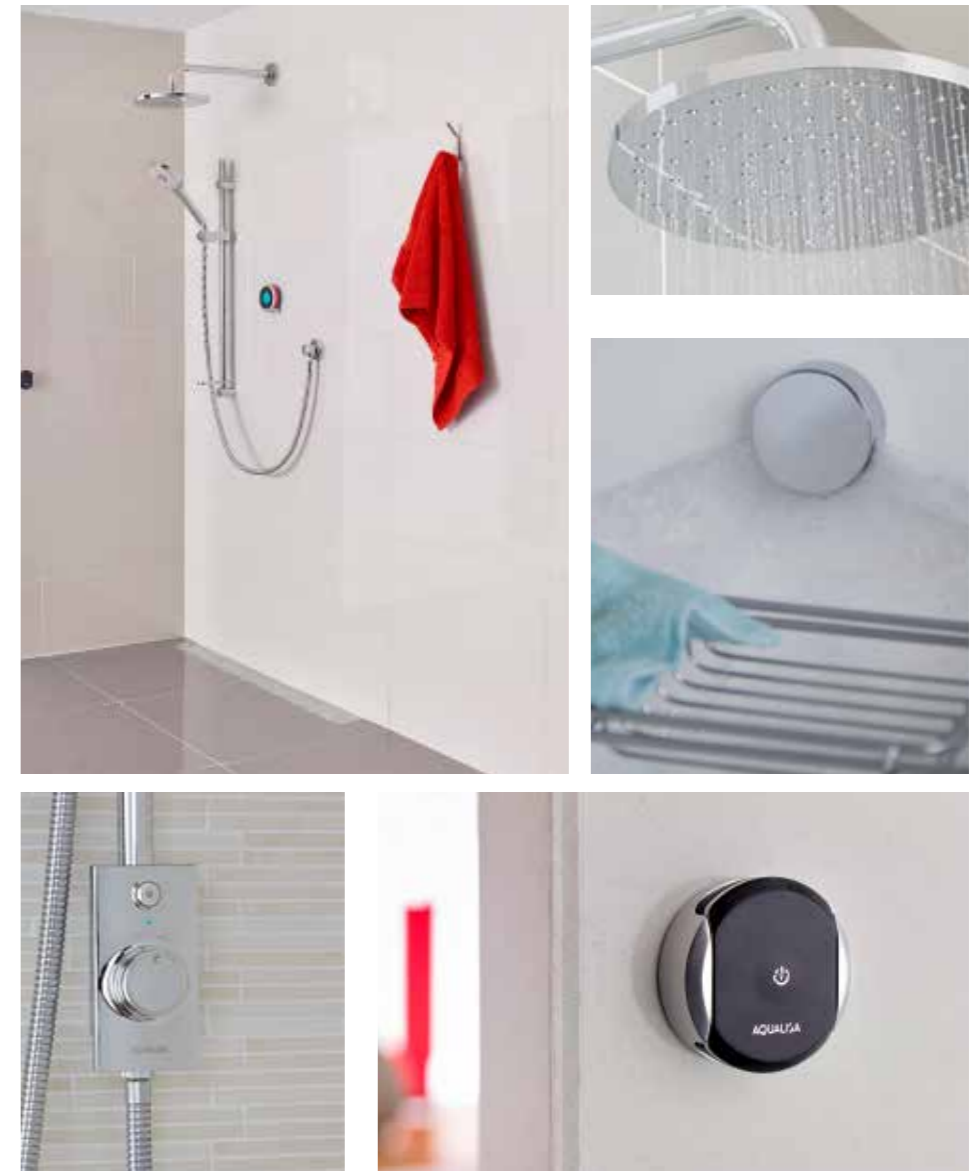

 For full range, features and prices [See page 36](#)

Visage™ smart exposed with adjustable head and remote control. See page 45

TECHNICAL INFORMATION
SMART SHOWERS

QUARTZ™ SMART

VISAGE™ SMART

Q™ SMART

	DUAL OUTLET	SINGLE OUTLET	DUAL OUTLET	SINGLE OUTLET	DUAL OUTLET	SINGLE OUTLET
Recommended retail price from (exc VAT)	£849.17	£699.17	£599.17	£457.50	£975.00	£783.33
Configurations available						
Concealed valve (for less cluttered bathroom)	•	•	•	•	•	•
Exposed valve (ideal for easy installation)	•	•	•	•	•	•
Bath shower combination	•		•		•	
Divert to more than one outlet	•		•		•	
Controller features						
Flow control	Single	Single/Boost	Single	Single	Variable	Variable
One touch start/stop	•	•	•	•	•	•
Easy to use dual outlet button	•		•		•	•
Smooth glide temperature control or lever	•	•	•	•	•	•
'Cool to touch' controls	•	•	•	•	•	•
Illuminated LED display	•	•	•	•		
Full colour screen control menu					•	•
Proximity sensor					•	•
Controller finish	Chrome plated	Chrome plated	Chrome plated	Chrome plated	Glass front plus colour accent	Glass front plus colour accent
Remote control (optional accessory)						
Remote control	Wired/Wireless	Wired/Wireless	Wired	Wired	Wireless	Wireless
Shower heads, hoses and rails and accessories						
Adjustable head size (diameter)	105mm	105mm	90mm	90mm	130mm	130mm
Number of sprays on handsets	4	4	4	4	3	3
Drencher head (diameter)	250mm	250mm	200mm	200mm	250mm	250mm
Long adjustable shower rail (concealed only)	850mm	850mm	800mm	800mm	850mm	850mm
Hose style	Ribbed chrome	Ribbed chrome	Ribbed chrome	Ribbed chrome	Ribbed chrome	Ribbed chrome
Retrofit wall plate	•	•				
Corner fixing brackets for exposed showers	•	•				
Rail extension kit for exposed showers	•	•	•	•	•	•
Eco features						
Water saving spray patterns	•	•	•	•		
Eco-setting in processor	•	•	•	•	•	•
Eco mode in control menu					•	•
Proximity sense technology					•	•