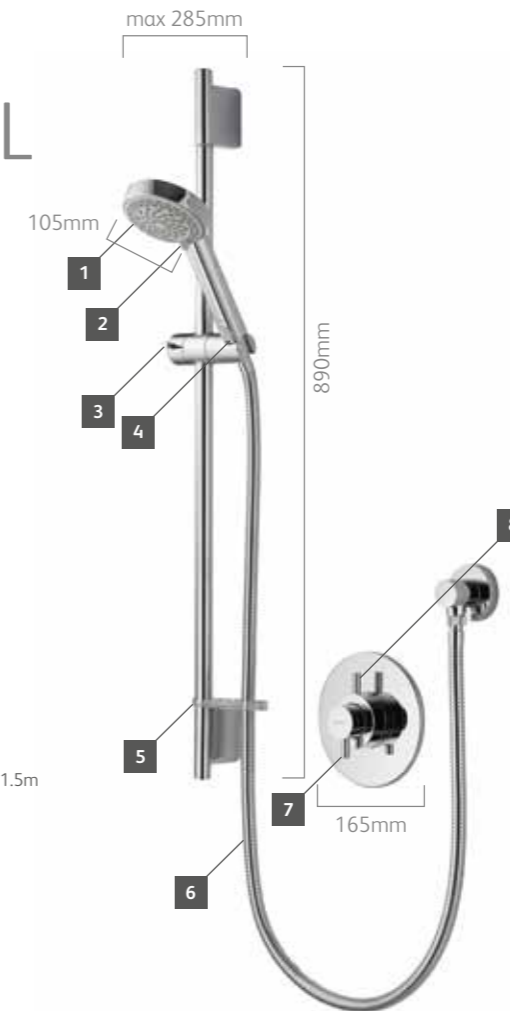

FEATURES AND PRICES

Dream™

KEY FEATURES

- 1 Easy clean nozzles
- 2 Easy click spray selector
- 3 Anti-twist hose connector
- 4 Pinch grip slider
- 5 Gel hanger
- 6 Chrome plated metal hose – length 1.5m
- 7 Temperature override button
- 8 On/off control
- 9 Temperature control
- 10 Fixed 'Tilt' Harmony™ shower head

Shower head

Dream™ shower features:
 105mm
 Harmony™ head

Spray patterns

Product dimensions are for guidance only. Please refer to installation guides for installation requirements.
 † Prices shown are recommended retail prices. VAT quoted at 20%.

KEY FEATURES

- 1 Easy clean nozzles
- 2 Easy click spray selector
- 3 Anti-twist hose connector
- 4 Chrome pinch grip slider
- 5 Gel hanger
- 6 Chrome plated metal hose – length 1.5m
- 7 On/off flow control – two flow settings
- 8 Temperature control

FEATURES AND PRICES

Aspire™ DL

KEY FEATURES

- 1 Easy clean nozzles
 - 2 Easy click spray selector
 - 3 Adjustable height slider
 - 4 Anti-twist hose connector
 - 5 Gel hanger
 - 6 Chrome plated metal hose – length 1.5m
 - 7 Temperature control
 - 8 Flow control
- EXPOSED VALVE
- 9 Fixed 'Tilt' Harmony™ shower head
 - 10 Flow control
 - 11 Temperature control