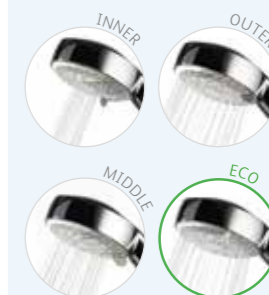

Spray patterns

Product dimensions are for guidance only.
Please refer to installation guides for installation requirements.
† Prices shown are recommended retail prices. VAT quoted at 20%.