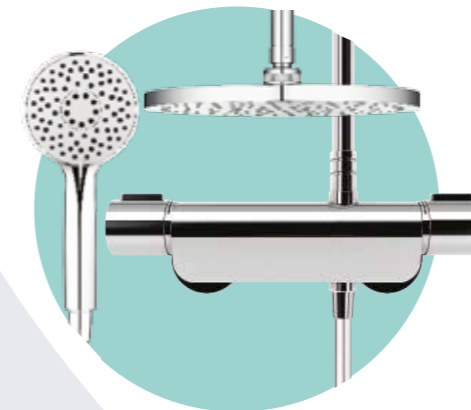

Midas™ 220's sleek space saving design combined with quality metal finish and superb performance, makes it the perfect contemporary shower for a modern family bathroom.

- Brass valve with slimline, space saving design
- Temperature override button for family-safe showering
- Integrated diverter for easy switching between outlets (SC and BSM only)
- 105mm slimline shower head with 3 spray patterns
- 250mm fixed drencher head
- Smooth chrome hose
- Quality metal construction

Midas™ 220 (S and SC) comes complete with an Aqualisa bar valve fixing kit

For full range, features and prices [See page 73](#)

MIDAS™ 220 SHOWER
MD220S

MIDAS™ 220 BATH SHOWER MIXER
MD220BSM

MIDAS™ 220 SHOWER COLUMN
MD220SC

- Stylish, modern brass valve
- Temperature override button for family-safe showering
- Integrated diverter for easy switching between outlets (SC and BSM only)
- 105mm harmony™ shower head with 4 spray patterns
- 220mm fixed drencher head
- Quality metal construction