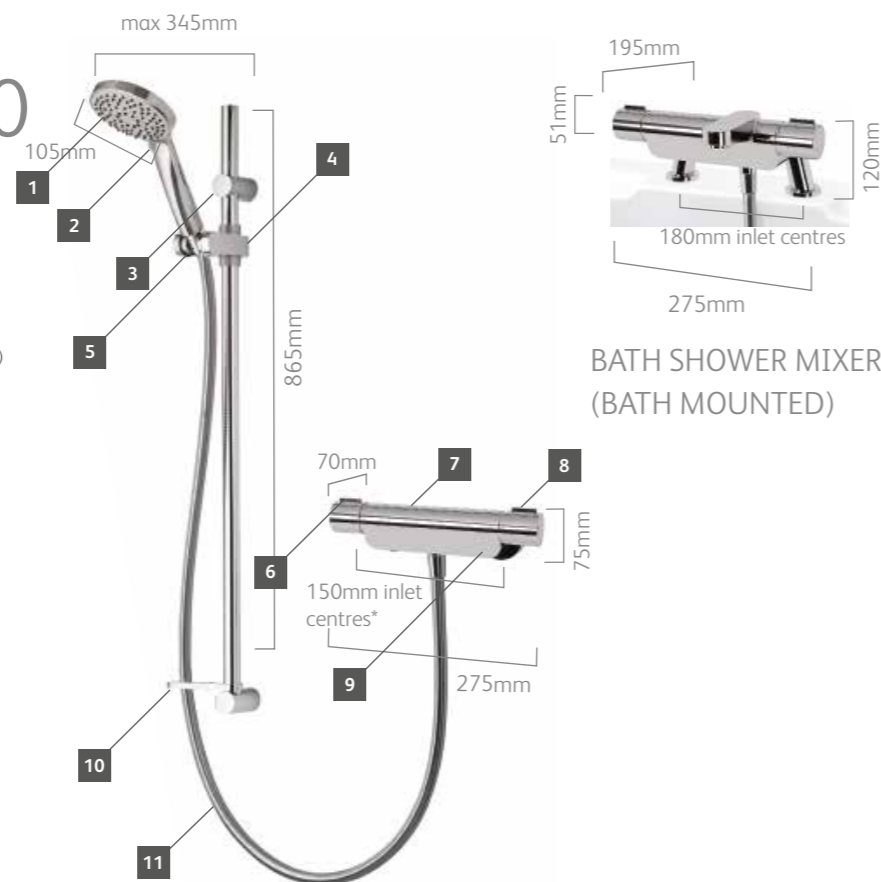

KEY FEATURES

- 1 105mm slimline handset (3 spray pattern)
- 2 Easy clean nozzles
- 3 Retro fit rail brackets
- 4 Pinch grip slider
- 5 Anti-twist hose connector
- 6 Temperature override button
- 7 Brass valve
- 8 Separate flow and temperature control
- 9 Safe touch
- 10 Gel hanger
- 11 Smooth chrome hose

BAR VALVE FIXING KIT INCLUDED
(WITH SHOWER & SHOWER COLUMN)

BATH SHOWER MIXER
(BATH MOUNTED)

* Pipe centres can be adjusted between 130mm - 170mm using the adjustable elbows supplied

FEATURES AND PRICES

Midas™ 110