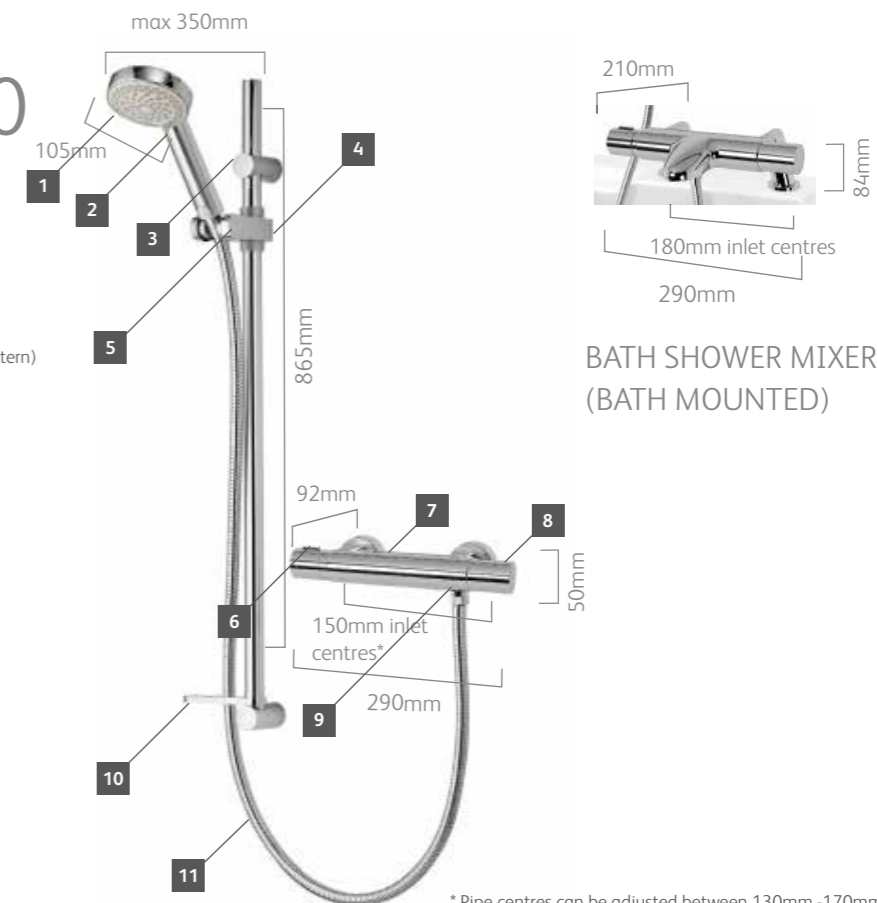

BATH SHOWER MIXER
(BATH MOUNTED)

* Pipe centres can be adjusted between 130mm - 170mm using the adjustable elbows supplied