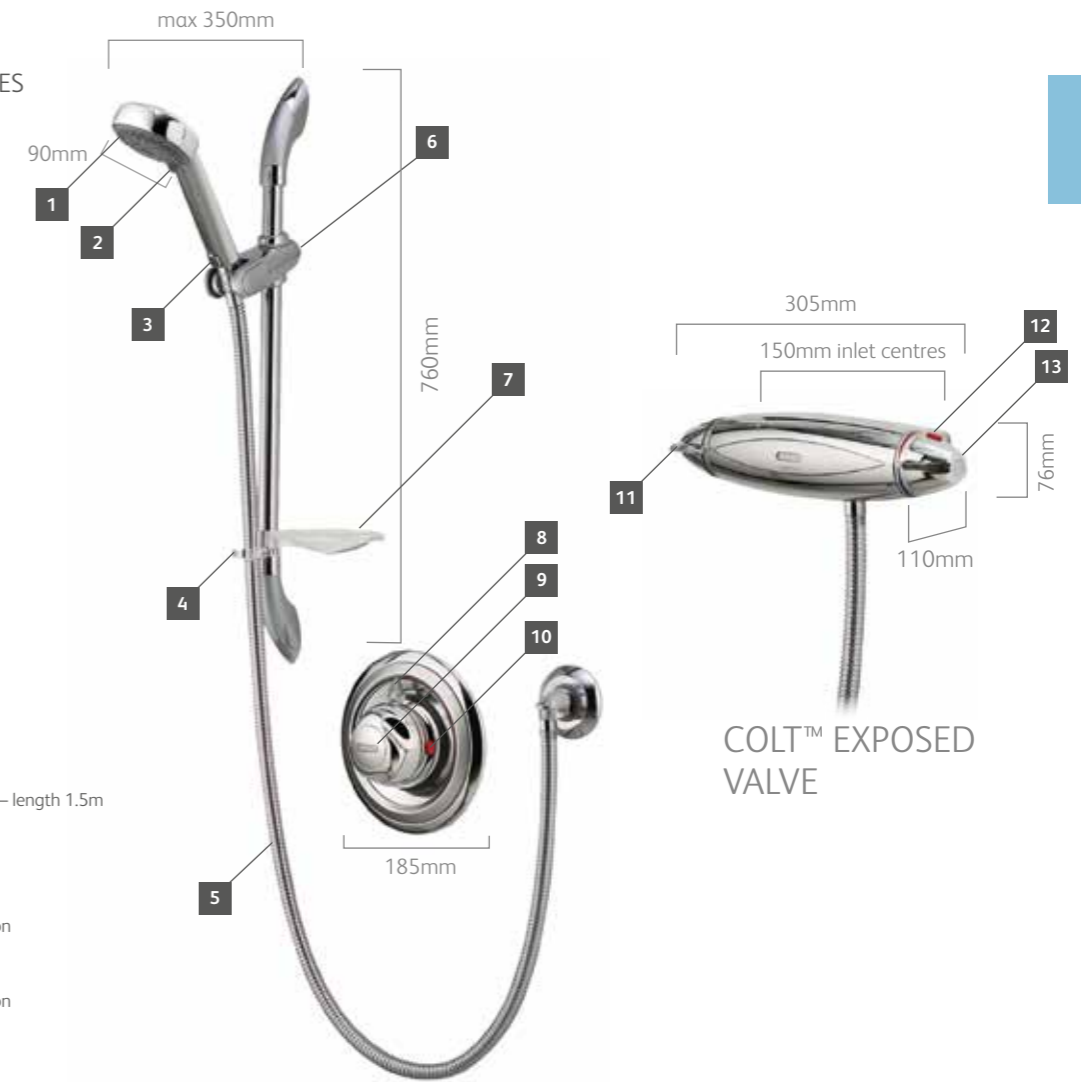

FEATURES AND PRICES
Colt™

1. **KEY FEATURES**
1. 1 Easy clean nozzles
  2. 2 Easy click spray selector
  3. 3 Anti-twist hose connector
  4. 4 Hose restraint
  5. 5 Chrome plated metal hose – length 1.5m
  6. 6 Pinch grip slider
  7. 7 Soap dish
  8. 8 Temperature control EXPOSED VALVE
  9. 9 On/off control
  10. 10 Temperature override button EXPOSED VALVE
  11. 11 On/off control
  12. 12 Temperature override button
  13. 13 Temperature control