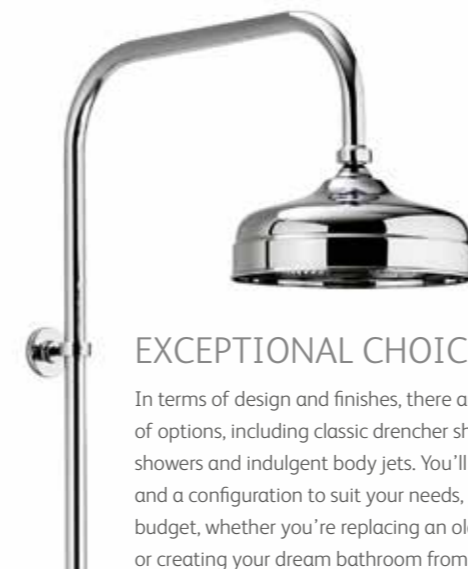

EXCEPTIONAL CHOICE

In terms of design and finishes, there are a huge range of options, including classic drencher shower heads, hand showers and indulgent body jets. You'll always find a look and a configuration to suit your needs, your taste and your budget, whether you're replacing an old shower, upgrading or creating your dream bathroom from scratch.

MORE FLOW LESS LIMESCALE

Limescale is the enemy of many conventional showers. Over time it can build up and even cause mechanisms to seize. One of the benefits of our Thermo mixer showers is the inbuilt resistance to limescale in valves – whilst all our shower heads have rub clean nozzles.