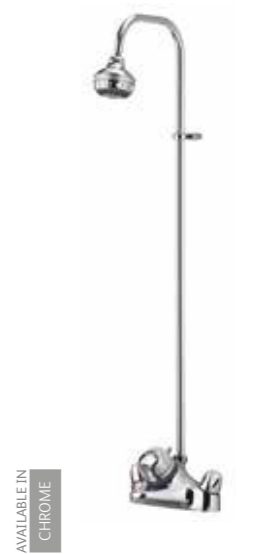

AVAILABLE IN CHROME

Aquamixa™ Thermo bath shower valve with exposed fixed head

- Gravity/mains fed valve 300.01
  + £511.67 £614.00 inc. VAT
- Combination boiler valve 310.01
  + £511.67 £614.00 inc. VAT
- Riser kit inc. Varispray head 182723
  + £193.33 £231.99 inc. VAT

Shower heads

Aquamixa™ Thermo shower is suitable to use with: 90mm adjustable Varispray or Turbostream heads