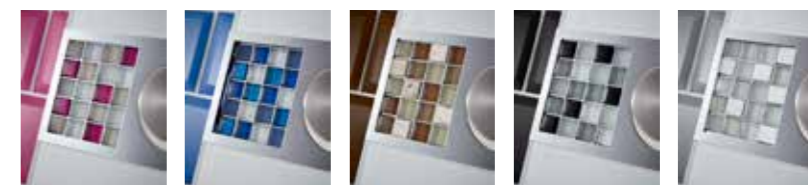

Sassi™ Pink   Sassi™ Blue   Sassi™ Stone   Sassi™ Black   Sassi™ White

YOUR COLOUR. YOUR CHOICE.

Make a bold statement with 'Sassi™ Pink' or go subtle with 'Sassi™ Stone', there's a colour to suit all styles and tastes. The hand cut glass mosaic tiles are so easy to change. Simply remove the chrome panel and swap them over for an instant makeover.

For full range, features and prices [See page 110](#)