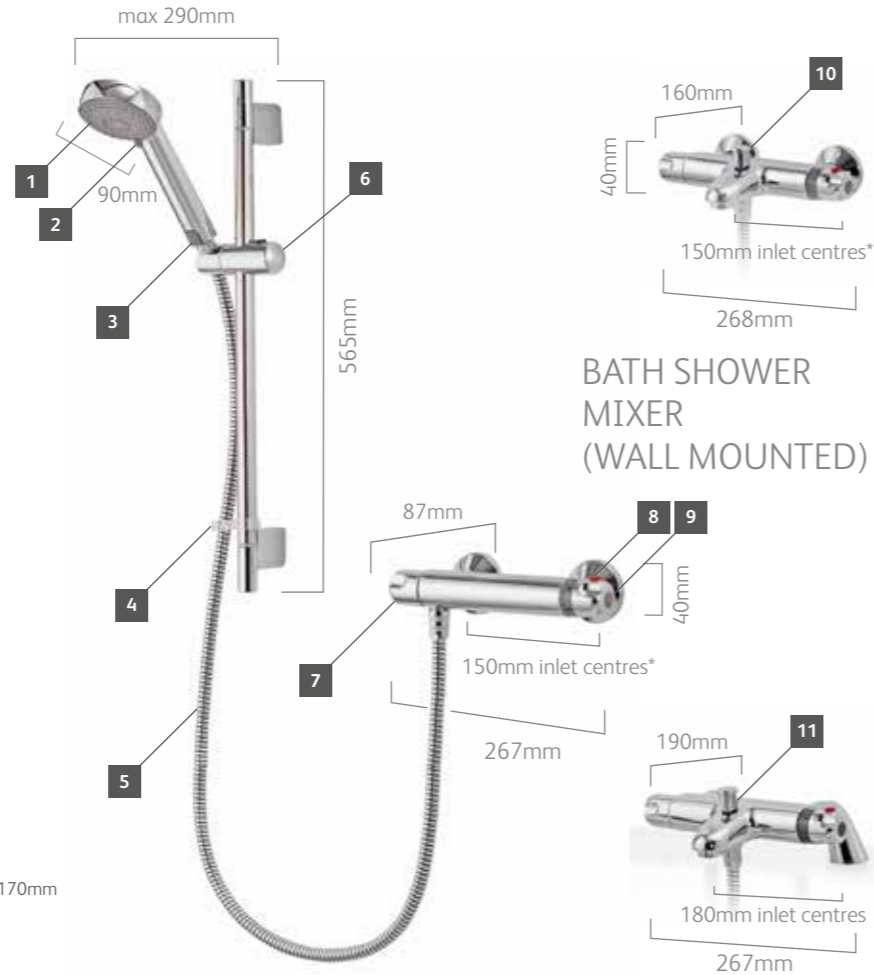

Midas™ 110 bar mixer shower with adjustable head

MD110S
† £166.67 £200.00 inc. VAT

AVAILABLE IN
CHROME

Midas™ 110 shower column mixer with adjustable head

HP/Combi
MD110SC
† £312.50 £375.00 inc. VAT

AVAILABLE IN
CHROME

Midas™ 110 bath shower mixer with adjustable head

HP/Combi
MD110BSM
† £236.67 £284.00 inc. VAT
Plus wall mount fitting kit
525301
† £11.67 £14.00 inc. VAT

Shower head

Midas™ 110 shower features:
105mm Harmony™ head

Midas™ 100

BATH SHOWER MIXER (WALL MOUNTED)

KEY FEATURES

- 1 Easy clean nozzles
- 2 Easy click spray selector
- 3 Anti-twist hose connector
- 4 Gel hanger
- 5 Chrome hose – length 1.25m (shower) length 1.75m (bath shower mixer)
- 6 Adjustable height slider
- 7 Flow control
- 8 Temperature override button
- 9 Temperature control
- 10 Diverter knob
- 11 Diverter knob

* Pipe centres can be adjusted between 130mm -170mm using the adjustable elbows supplied

MIDAS™ 100

Midas™ 100 bar mixer shower with adjustable head

MD100BAR
+ £165.83 £199.00 inc. VAT

Midas™ 100 bar mixer shower with adjustable head and 'easy fit' bracket