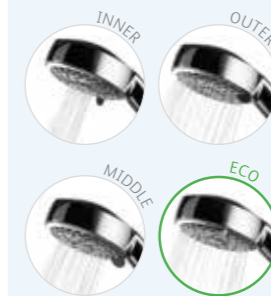

Spray patterns

Product dimensions are for guidance only. Please refer to installation guides for installation requirements.
† Prices shown are recommended retail prices. VAT quoted at 20%.