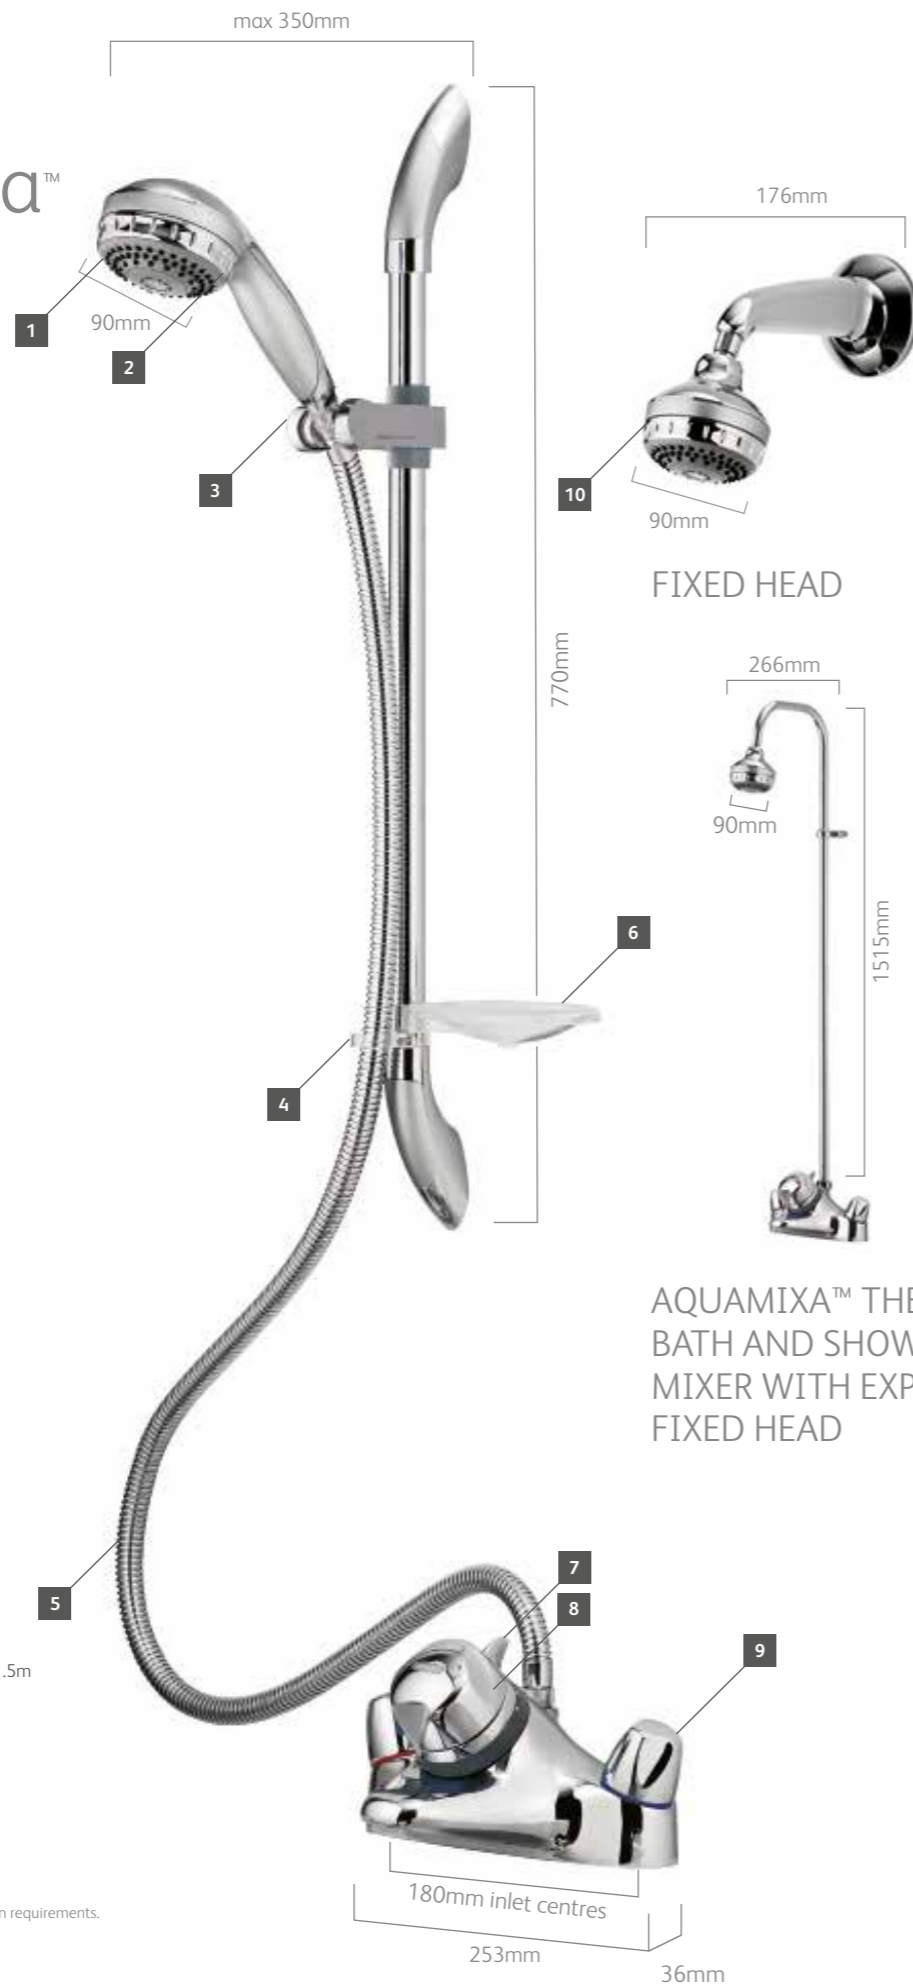

FEATURES AND PRICES

Aquamixa™ Thermo

AQUAMIXA™ THERMO BATH AND SHOWER MIXER WITH EXPOSED FIXED HEAD

KEY FEATURES

1. 1 Easy clean nozzles
  2. 2 Rotating spray selector
  3. 3 Pinch grip slider
  4. 4 Hose restraint
  5. 5 Chrome plated metal hose – length 1.5m
  6. 6 Soap dish
  7. 7 Temperature controls
  8. 8 On/off control
  9. 9 Bath tap control
2. FIXED HEAD
1. 10 Fixed 'Tilt' head'

Product dimensions are for guidance only. Please refer to installation guides for installation requirements.