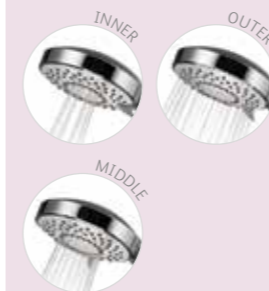

Spray patterns

+ Prices shown are recommended retail prices. VAT quoted at 20%.