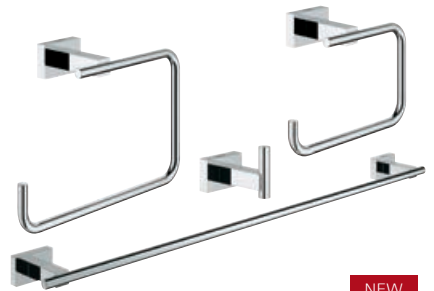

# GROHE Essentials Cube

---

---

**40 511 001**  
Robe hook

**40 512 001**  
Multi-towel rack 600 mm

**40 510 001**  
Towel ring

**40 624 001**  
Double towel bar 439 mm

**40 514 001**  
Grip bar 300 mm

**40 507 001**  
Toilet paper holder

**40 623 001**  
Spare toilet paper holder

GROHE  
StarLight®

**40 509 001**  
Towel rail 600mm

**40 777 001**  
Guest Bathroom Accessories Set

NEW

**40 778 001**  
Master Bathroom Accessories Set