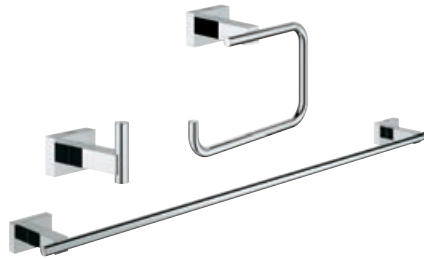

# GROHE Essentials Cube

---

---

**40 511 001**  
Robe hook

**40 512 001**  
Multi-towel rack 600 mm

**40 510 001**  
Towel ring

**40 624 001**  
Double towel bar 439 mm

**40 514 001**  
Grip bar 300 mm

**40 507 001**  
Toilet paper holder

**40 623 001**  
Spare toilet paper holder

GROHE  
StarLight®

**40 509 001**  
Towel rail 600mm

**40 777 001**  
Guest Bathroom Accessories Set

NEW

**40 778 001**  
Master Bathroom Accessories Set