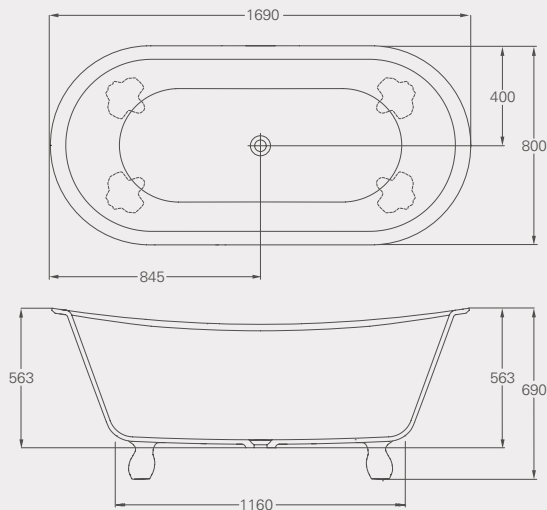

Batello ClearStone bath with chrome Classic feet

L: 1690, W: 800, H: 690

Weight empty: 66 kg

Displaced capacity: 151 litres*

Material: ClearStone

Overflow un-drilled

Not suitable for rim-mounted taps

Compatible wastes: CW2N, CW2NCS, W4, CW3, CW11, W21, W8N, see p76

Code: N10CS Price: £2249 (price includes any feet shown on page 64)

Please specify the feet required at the time of ordering

*Displaced capacity is the bath capacity less 70 litres.