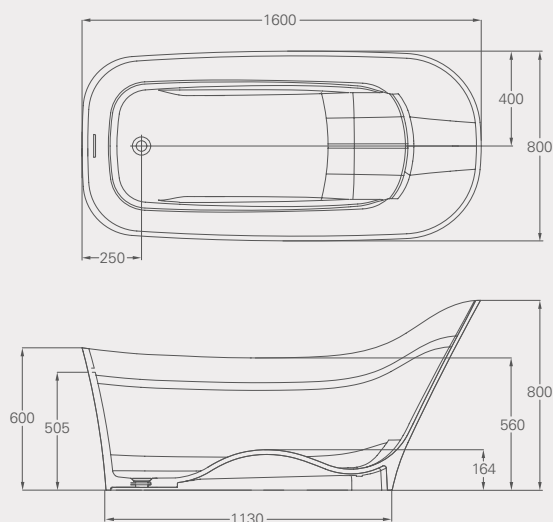

Nebbia Natural Stone bath

L: 1600, W: 800, H: 600/800

Weight empty: 117 kg

Displaced capacity: 230 litres*

Material: Natural Stone

Integrated overflow

Not suitable for rim-mounted taps

Compatible wastes: CW1, CW1N, CW3, see p76

Code: N14 Price: £2525

*Displaced capacity is the bath capacity less 70 litres.