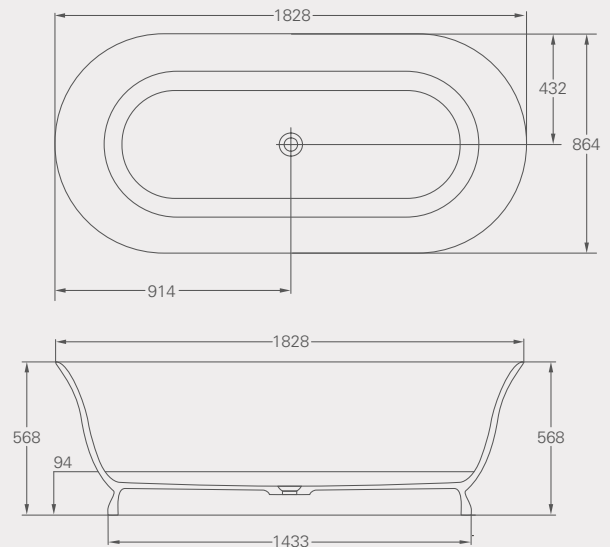

FLORENZA

Florenza ClearStone bath, page 47

Florenza ClearStone bath

L: 1828, W: 864, H: 568

Weight empty: 100 kg

Displaced capacity: 245 litres*

Material: ClearStone

No overflow