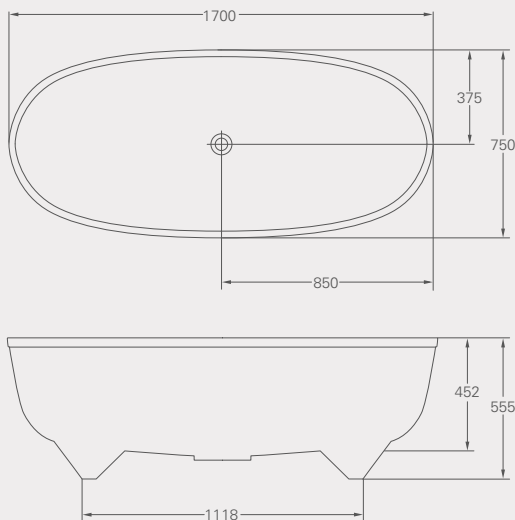

Vigore Natural Stone bath

L: 1700, W: 750, H: 555
Weight empty: 120 kg
Displaced capacity: 219 litres*
Material: Natural Stone

Integrated overflow
Not suitable for rim-mounted taps
Compatible wastes: CW1, CW1N, CW3, see p76

Code: N17 Price: £2525

*Displaced capacity is the bath's capacity less 70 litres.