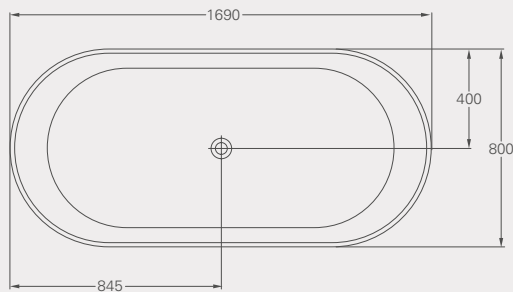

Code: N3ACS Price: £2195

*Displaced capacity is the bath capacity less 70 litres.

Modern ClearStone Baths

FORMOSO GRANDE

Formoso Grande ClearStone bath, *page 09*

Formoso Grande ClearStone bath

L: 1690, W: 800, H: 570
 Weight empty: 84 kg
 Displaced capacity: 277 litres*
 Material: ClearStone