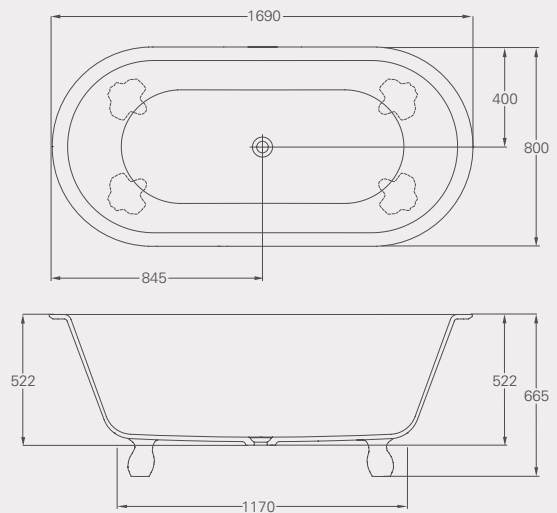

Classico Grande ClearStone bath with chrome Claw feet
L: 1690, W: 800, H: 655
Weight empty: 69 kg
Displaced capacity: 169 litres*
Material: ClearStone
Overflow un-drilled
Not suitable for rim-mounted taps
Compatible wastes: CW2N, CW2NCS, W4, CW3, CW11, W21, W8N, see p76
Code: N9CS Price: £2249 (price includes any feet shown on page 64)
Please specify the feet required at the time of ordering

*Displaced capacity is the bath capacity less 70 litres.