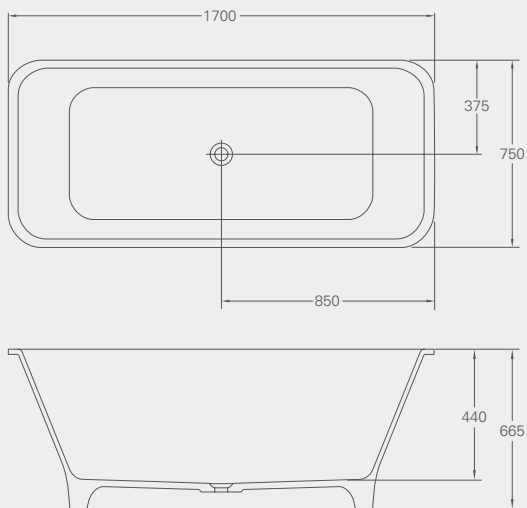

Classic Natural Stone Bath

LONIO

Lonio Natural Stone bath, *page 48*

See website for more details

Claw Feet (L1)

Legs included within the bath price for Classico, Romano and Batello baths.

Chrome **L1C**

Lonio Natural Stone bath

L: 1700, W: 750, H: 615

Weight empty: 125 kg

Displaced capacity: 239 litres*

Material: Natural Stone

No overflow

Not suitable for rim-mounted taps

Compatible wastes: CW2, CW2N, CW3, W8N, see p76

Code: N19 Price: £2525

*Displaced capacity is the bath's capacity less 70 litres.