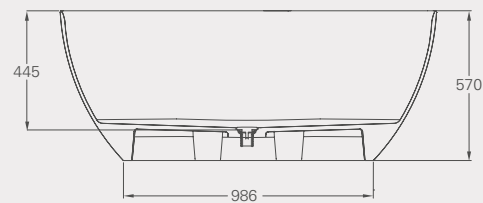

Formoso Petite ClearStone bath

L: 1500, W: 800, H: 570
Weight empty: 67 kg
Displaced capacity: 218 litres*
Material: ClearStone

No overflow
Template provided for drilling overflow
Not suitable for rim-mounted taps
Compatible wastes: CW2N, CW2NCS, CW3, CW11, see p76

Code: N1ACS Price: £2195

*Displaced capacity is the bath capacity less 70 litres.