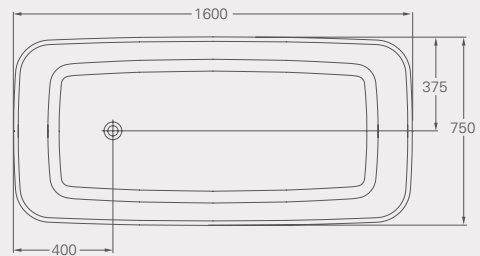

Vicenza Piccolo Natural Stone bath

L: 1600, W: 750, H: 565
Weight empty: 111 kg
Displaced capacity: 255 litres*
Material: Natural Stone

Integrated overflow
Not suitable for rim-mounted taps
Compatible wastes: CW1, CW1N, CW3, see p76

Code: N6D Price: £2525

*Displaced capacity is the bath capacity less 70 litres.