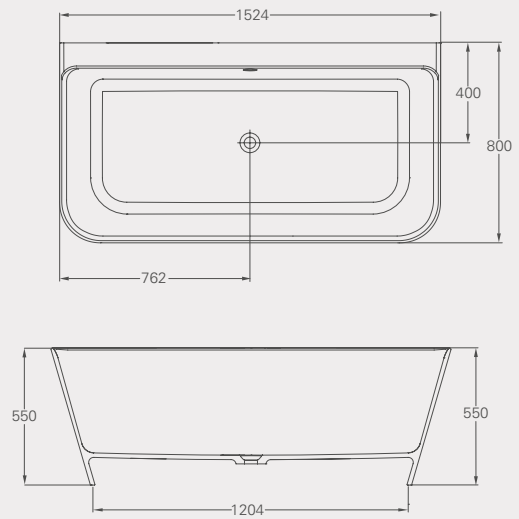

Patinato Petite ClearStone bath

L: 1524, W: 800, H: 550
Weight empty: 85 kg
Displaced capacity: 167 litres*
Material: ClearStone
No overflow
Template provided for drilling overflow
Suitable for deck mounted taps
Compatible wastes: CW2N, CW2NCS, CW3, CW11, see p76

Code: N3ACS Price: £2195

*Displaced capacity is the bath capacity less 70 litres.