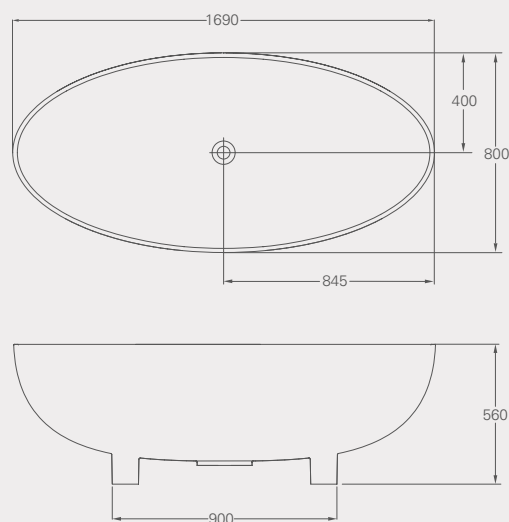

Lacrima Natural Stone bath

L: 1690, W: 800, H: 560

Weight empty: 93 kg

Displaced capacity: 230 litres*

Material: Natural Stone

Integrated overflow

Not suitable for rim-mounted taps

Compatible wastes: CW1, CW1N, CW3, W21, see p76

Code: N12 Price: £2525

*Displaced capacity is the bath capacity less 70 litres.