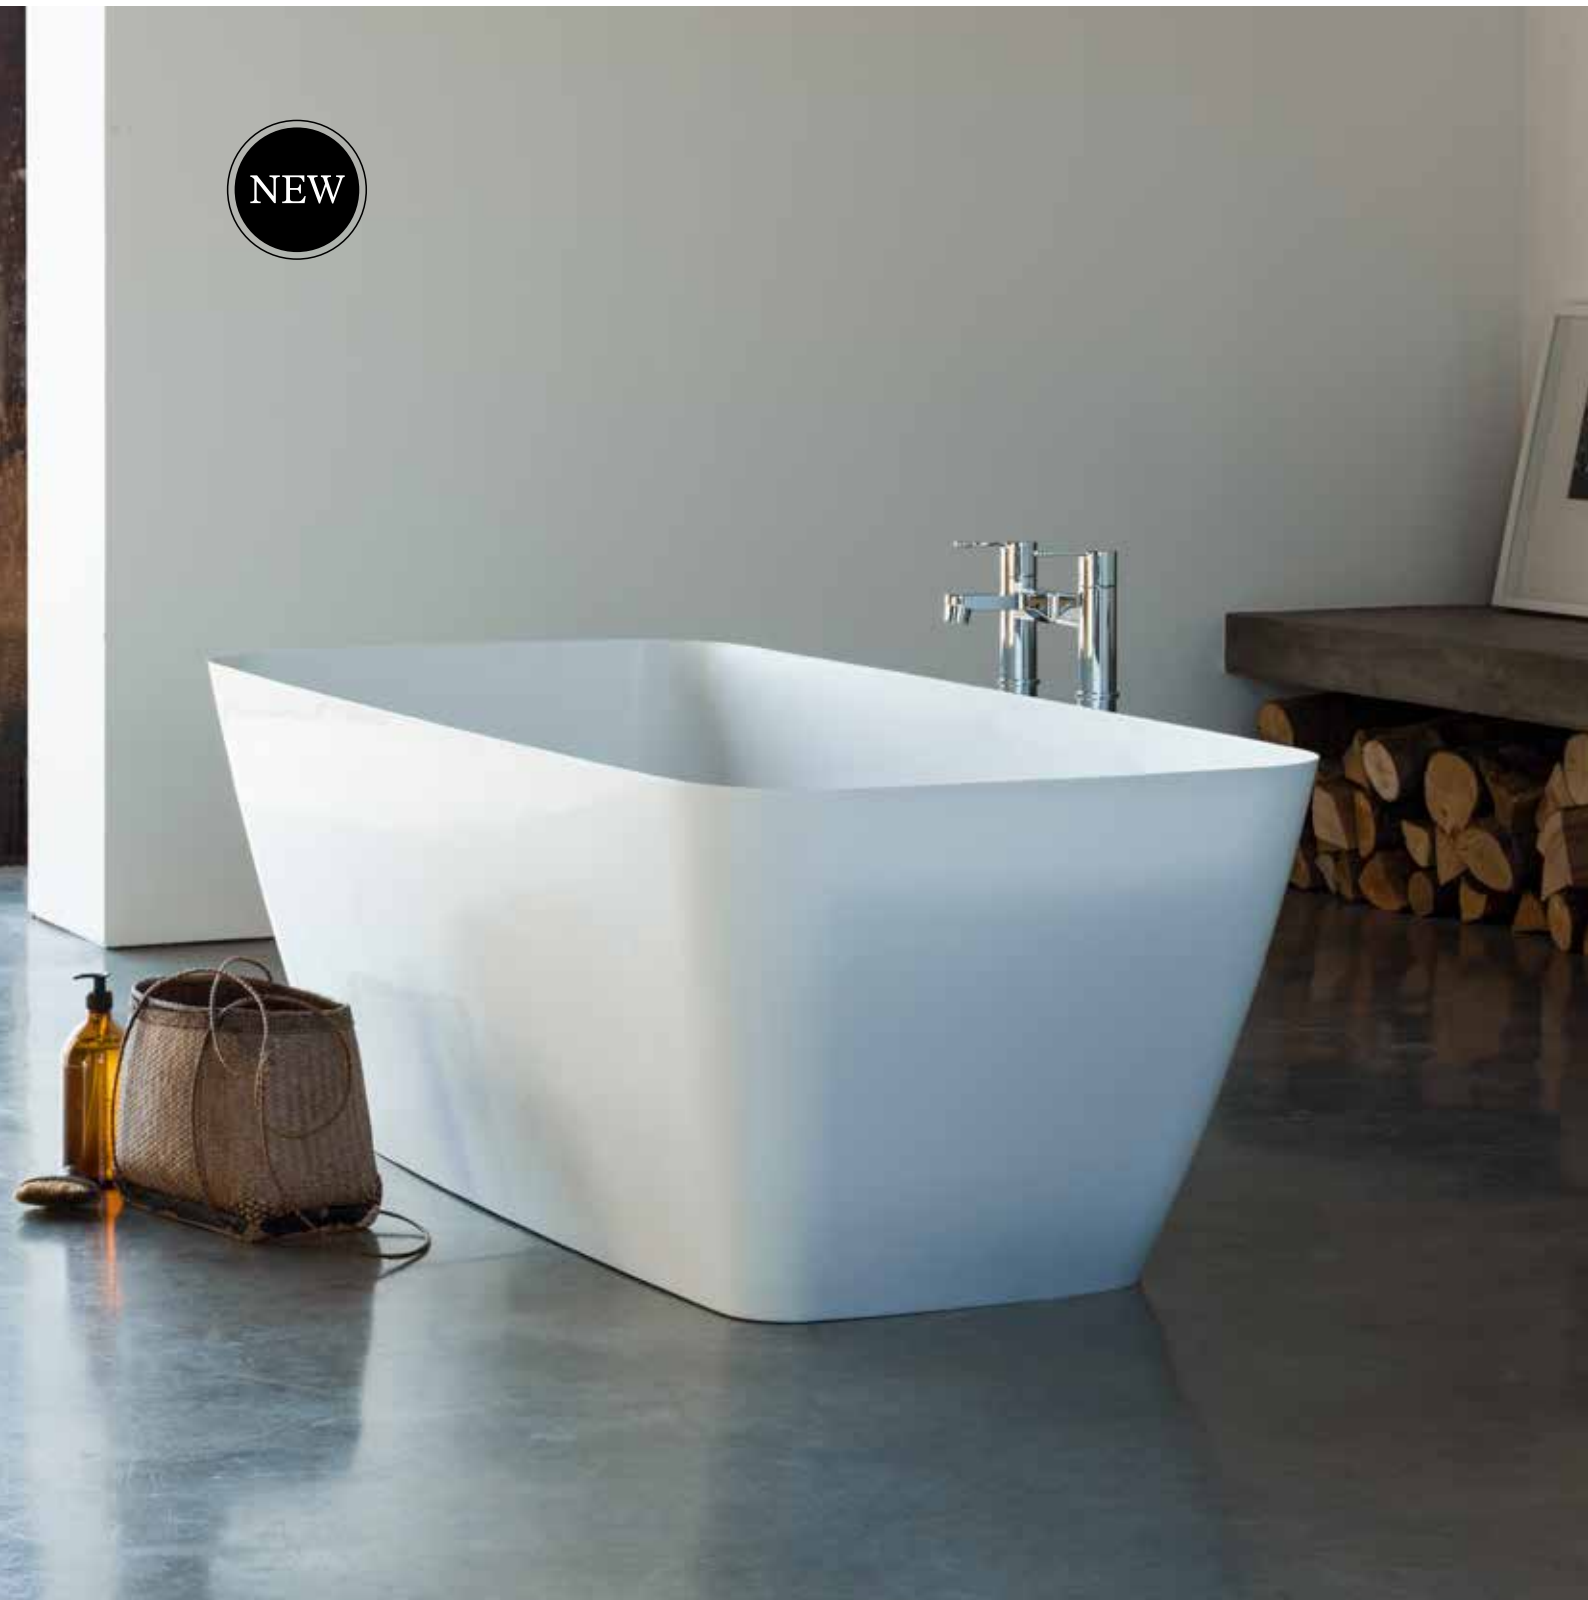

CLAR equivalent is available while stocks last.

**10 YEAR GUARANTEE
ON ALL OUR BATHS**

See website for more details

VICENZA PETITE & GRANDE *ClearStone* A beautiful, impactful bath which adds to a general feel of luxury and sophistication but with a length of just 152cm in Petite versions to fit into smaller bathrooms. Also available in a Grande size and the additional choice of Natural Stone in two sizes to suit your own preferences (see page 28).