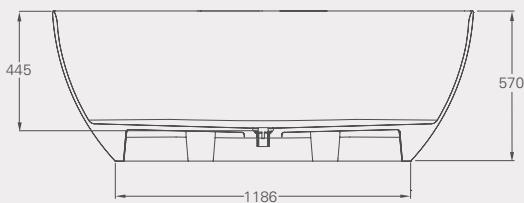

Code: N3ACS Price: £2195

*Displaced capacity is the bath capacity less 70 litres.

Modern ClearStone Baths

FORMOSO GRANDE

Formoso Grande ClearStone bath, *page 09*

Formoso Grande ClearStone bath

L: 1690, W: 800, H: 570
 Weight empty: 84 kg
 Displaced capacity: 277 litres*
 Material: ClearStone