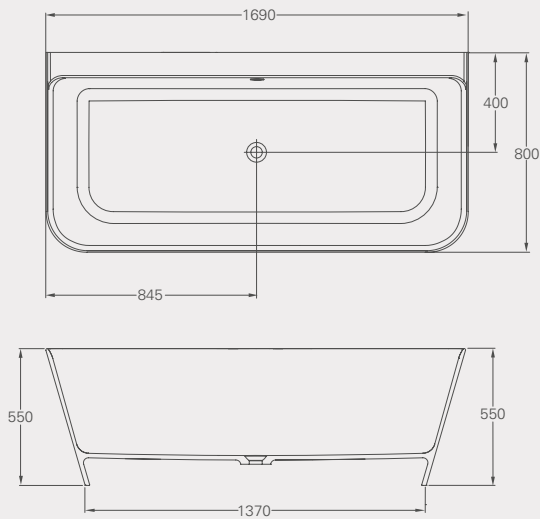

Patinato Grande ClearStone bath

L: 1690, W: 800, H: 550
Weight empty: 91 kg
Displaced capacity: 204 litres*
Material: ClearStone
No overflow
Template provided for drilling overflow
Suitable for deck mounted taps
Compatible wastes: CW2N, CW2NCS, CW3, CW11, see p76

Code: N3BCS Price: £2195

*Displaced capacity is the bath capacity less 70 litres.