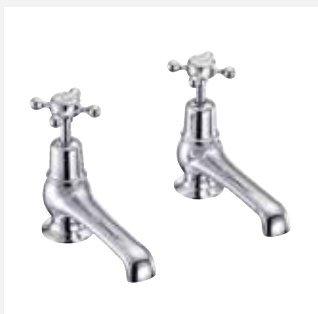

All our taps (except Kensington) come with the Classic screw down valves as standard. For 'Quarter Turn' simply add 'QT' to the product code.

Regent (Additional £20 each)

Regent tap bases have been designed so that the spouts are 3cm higher off the bath/basin (and a further 3cm away from the wall in the case of Regent wall-mounted taps) than their equivalent namesake. This creates an opulent feel and, in certain commercial applications, ensures compliance with some archaic building regulations.

Angled Bath shower mixer deck-mounted with "S" adjuster

Standard
Code: CL19 Price: £560
 Regent
Code: CLR19 Price: £600

Bath filler deck-mounted

Standard
Code: CL23 Price: £359
 Regent
Code: CLR23 Price: £399

Angled bath filler deck-mounted

Standard
Code: CL25 Price: £359
 Regent
Code: CLR25 Price: £399

Bath tap deck-mounted

Standard
Code: CL3 Price: £165
 Regent
Code: CLR3 Price: £205

WALL-MOUNTED

Bath shower mixer wall-mounted with "S" adjuster