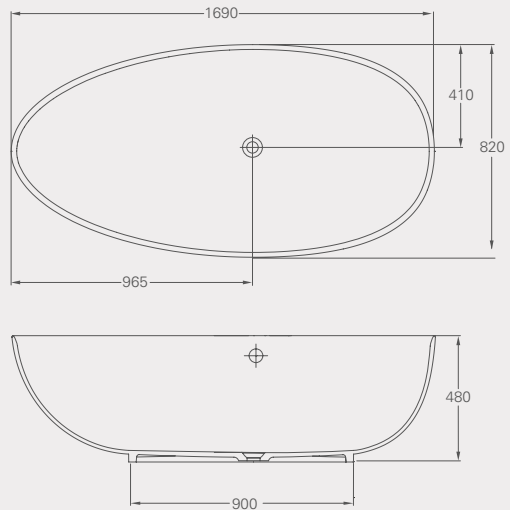

Teardrop Petite ClearStone bath

L: 1690, W: 820, H: 480

Weight empty: 67 kg

Displaced capacity: 190 litres*

Material: ClearStone

No overflow

Template provided for drilling overflow

Not suitable for rim-mounted taps

Compatible wastes: CW2N, CW2NCS, CW3, CW11, see p76

Code: M10FCS Price: £2195

*Displaced capacity is the bath capacity less 70 litres.