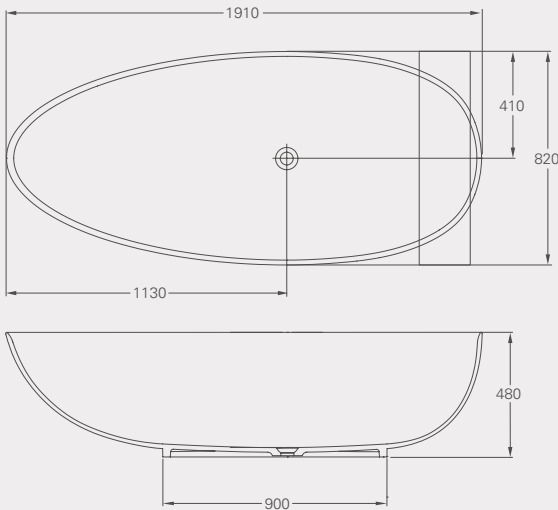

Modern ClearStone Baths

TEARDROP GRANDE

Teardrop Grande ClearStone bath, *page 22*

Teardrop Grande ClearStone bath

L: 1910, W: 820, H: 480

Weight empty: 70 kg

Displaced capacity: 211 litres*

Material: ClearStone