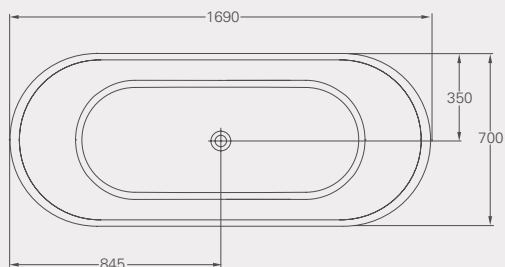

Sontuoso ClearStone bath

L: 1690, W: 700, H: 585

Weight empty: 71 kg

Displaced capacity: 179 litres*

Material: ClearStone

No overflow

Template provided for drilling overflow

Not suitable for rim-mounted taps

Compatible wastes: CW2N, CW2NCS, CW3, CW11, see p76

Code: N8ECS Price: £2195

*Displaced capacity is the bath capacity less 70 litres.