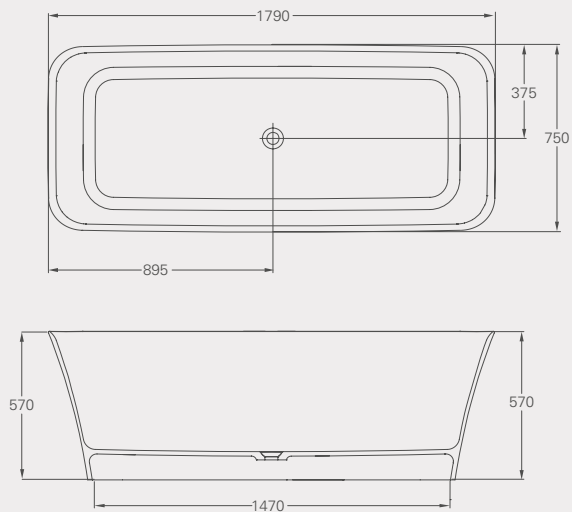

*Displaced capacity is the bath's capacity less 70 litres.

PALERMO GRANDE

Palermo Grande ClearStone bath, *page 18*

Palermo Grande ClearStone bath

L: 1790, W: 750, H: 570

Weight empty: 99 kg

Displaced capacity: 261 litres*