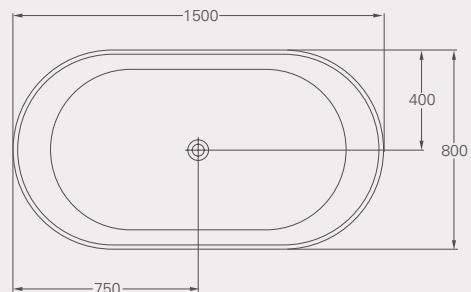

Formoso Petite ClearStone bath

L: 1500, W: 800, H: 570
Weight empty: 67 kg
Displaced capacity: 218 litres*
Material: ClearStone

No overflow
Template provided for drilling overflow
Not suitable for rim-mounted taps
Compatible wastes: CW2N, CW2NCS, CW3, CW11, see p76

Code: N1ACS Price: £2195

*Displaced capacity is the bath capacity less 70 litres.