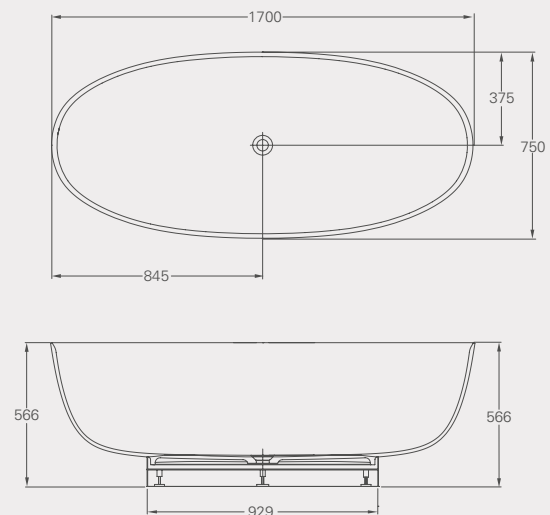

Puro ClearStone bath

L: 1700 W: 750 H: 490
Weight empty: 65kg
Displaced capacity: 203 litres*
Material: ClearStone

No overflow
Template provided for drilling overflow
Not suitable for rim-mounted taps
Compatible wastes: CW2N, CW2NCS, CW3, CW11, see p76

Code: N15CS Price: £2195

*Displaced capacity is the bath's capacity less 70 litres.

Puro ClearStone bath with plinth

L: 1700 W: 750 H: 566
Weight empty: 85kg
Displaced capacity: 203 litres*
Material: ClearStone with stainless steel plinth
Natural Stone is available while stocks last.

No overflow
Template provided for drilling overflow
Not suitable for rim-mounted taps
Compatible wastes: CW2N, CW2NCS, CW3, CW11, see p76

ClearStone bath: N15CS £2195 with plinth: N16PCS £440
Natural Stone bath: N15 £2499 with plinth: N16P £440

*Displaced capacity is the bath's capacity less 70 litres.