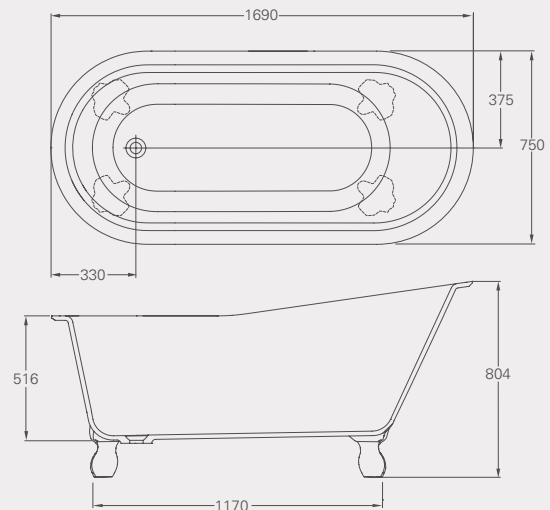

Romano Grande ClearStone bath with chrome Classic feet

L: 1690, W: 750, H: 516/804

Weight empty: 75 kg

Displaced capacity: 167 litres*

Material: ClearStone

Overflow un-drilled

Not suitable for rim-mounted taps

Compatible wastes: CW2N, CW2NCS, W4, CW3, CW11, W21, W8N, see p76

Code: N11BCS Price: £2249

(price includes any feet shown on page 64)

Please specify the feet required at the time of ordering

*Displaced capacity is the bath capacity less 70 litres.