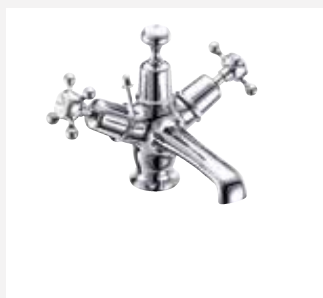

Standard
Code: CL24 Price: £359
 Regent
Code: CLR24 Price: £399

Angled bath filler wall-mounted

Standard
Code: CL26 Price: £359
 Regent
Code: CLR26 Price: £399

Burlington Basin Taps

ONE TAP HOLE

Basin mixer with high central indice with click-clack waste
Standard
Code: CL6 Price: £248
Regent
Code: CLR6 Price: £268

Basin mixer with high central indice with pop-up waste
Standard
Code: CL4 Price: £224
Regent
Code: CLR4 Price: £244

Basin mixer with high central indice with plug and chain waste
Standard
Code: CL5 Price: £224
Regent
Code: CLR5 Price: £244

TWO TAP HOLE

Basin tap 3"
Standard
Code: CL1 Price: £129
Regent
Code: CLR1 Price: £169

Basin tap 5"
Standard
Code: CL2 Price: £139
Regent
Code: CLR2 Price: £179

2 tap hole Bridge mixer with high central indice with plug and chain waste
Standard
Code: CL10 Price: £339
Regent
Code: CLR10 Price: £379