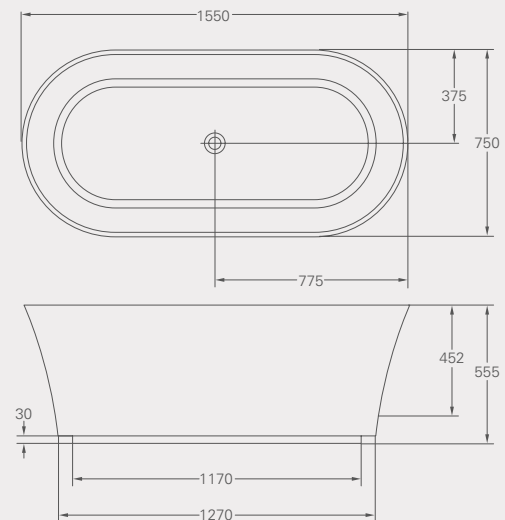

Armonia Natural Stone bath

L: 1550, W: 750, H: 555
Weight empty: 110kg
Displaced capacity: 222 litres*
Material: Natural Stone

Integrated overflow
Not suitable for rim-mounted taps
Compatible wastes: CW1, CW1N, CW3, see p76

Code: N18 Price: £2525

*Displaced capacity is the bath's capacity less 70 litres.