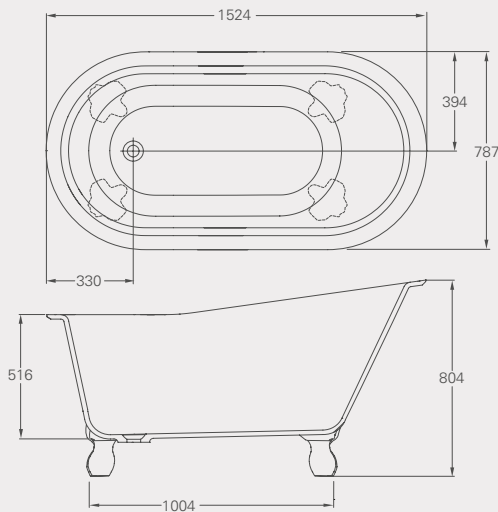

Romano Petite ClearStone bath with chrome Classic feet

L: 1524, W: 787, H: 516/804

Weight empty: 69 kg

Displaced capacity: 129 litres*

Material: ClearStone

Overflow un-drilled

Not suitable for rim-mounted taps