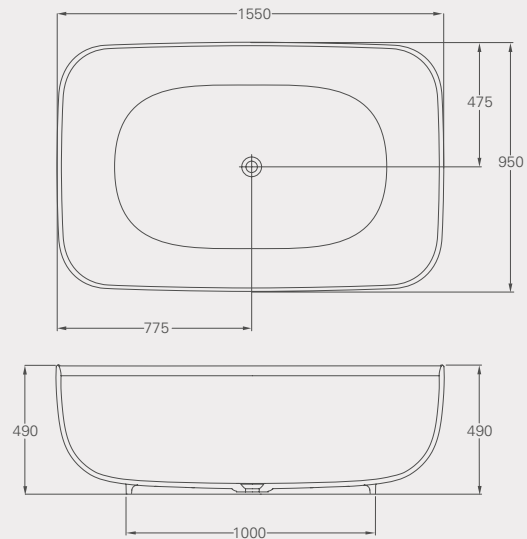

Modern ClearStone Baths

DUO

Duo ClearStone bath, *page 05*

Duo ClearStone bath

L: 1550, W: 950, H: 490

Weight empty: 90 kg

Displaced capacity: 342 litres*

Material: ClearStone