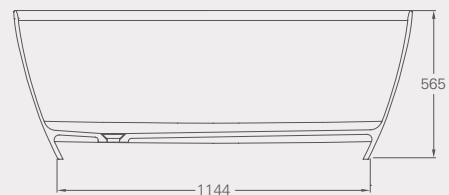

Vicenza Piccolo Natural Stone bath

L: 1600, W: 750, H: 565
Weight empty: 111 kg
Displaced capacity: 255 litres*
Material: Natural Stone

Integrated overflow
Not suitable for rim-mounted taps
Compatible wastes: CW1, CW1N, CW3, see p76

Code: N6D Price: £2525

*Displaced capacity is the bath capacity less 70 litres.