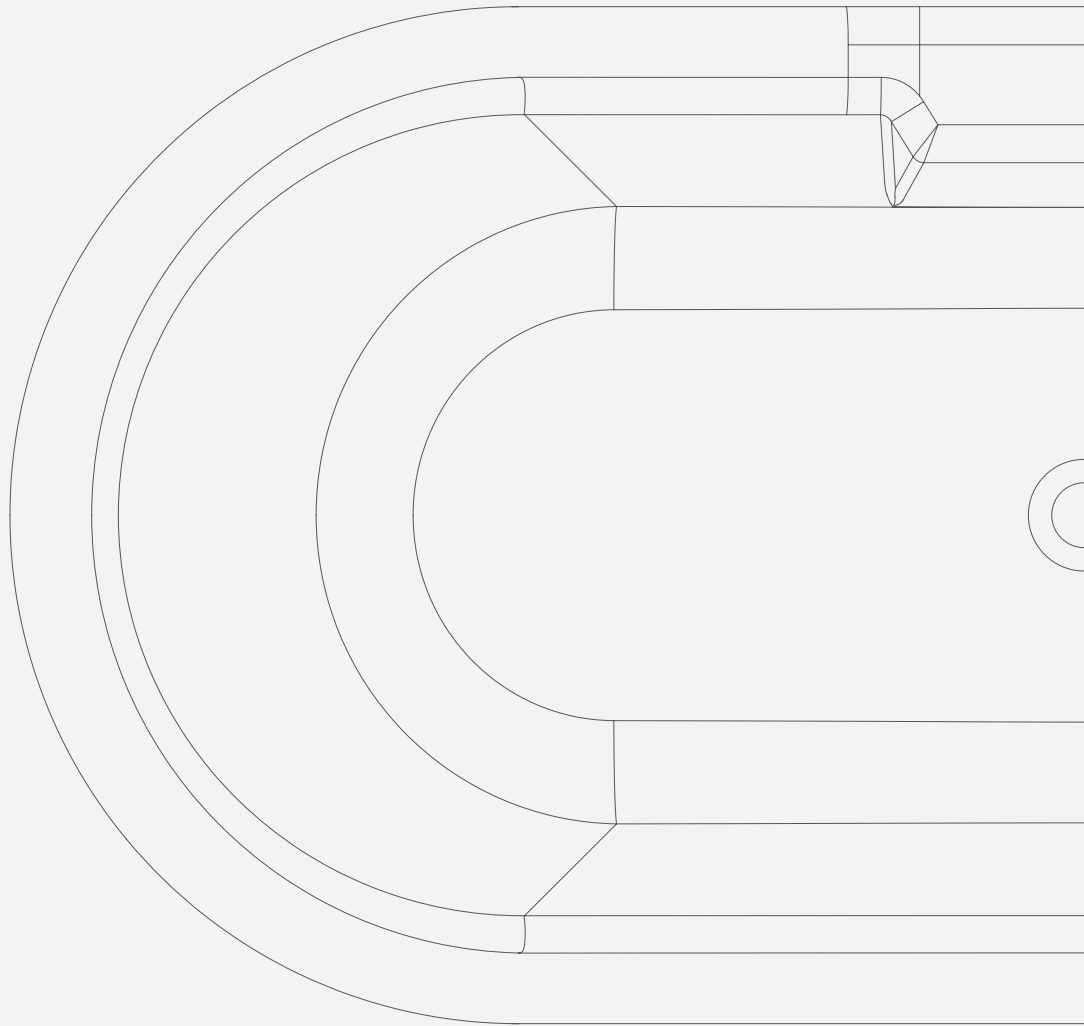

Technical specifications

The following section provides necessary measurements and dimensions for every product in the Clearwater portfolio.

Be sure to co-ordinate your selected exclusive bath with a matching basin, your chosen feet option where necessary, brassware and waste. For more information including installation instructions visit clearwaterbaths.com

Contents

Baths

- 50 Modern ClearStone Baths
- 58 Modern Natural Stone Baths
- 61 Classic ClearStone Baths
- 64 Classic Natural Stone Baths
- 64 Feet Options

Basins

- 66 Modern Basins
- 67 Classic Basins

Taps

- 68 Modern Taps
- 72 Classic Taps

- 76 Wastes, Traps, Pipes & Overflows
- 78 Fire Hydrant

- 80 Index

Quality Assurance Guarantee

We employ an independent Quality Assurance company to test every batch of products we manufacture, using Accepted Quality Level (AQL) MIL-STD-150E as our standard.