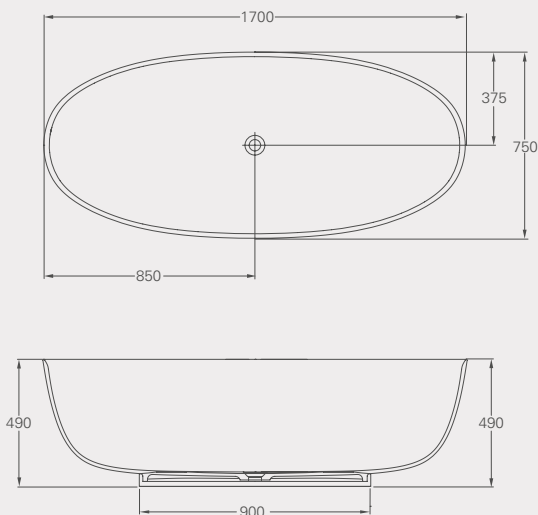

Puro ClearStone bath

L: 1700 W: 750 H: 490
Weight empty: 65kg
Displaced capacity: 203 litres*
Material: ClearStone

No overflow
Template provided for drilling overflow
Not suitable for rim-mounted taps
Compatible wastes: CW2N, CW2NCS, CW3, CW11, see p76

Code: N15CS Price: £2195

*Displaced capacity is the bath's capacity less 70 litres.

Puro ClearStone bath with plinth

L: 1700 W: 750 H: 566
Weight empty: 85kg
Displaced capacity: 203 litres*
Material: ClearStone with stainless steel plinth
Natural Stone is available while stocks last.

No overflow
Template provided for drilling overflow
Not suitable for rim-mounted taps
Compatible wastes: CW2N, CW2NCS, CW3, CW11, see p76

ClearStone bath: N15CS £2195 with plinth: N16PCS £440
Natural Stone bath: N15 £2499 with plinth: N16P £440

*Displaced capacity is the bath's capacity less 70 litres.