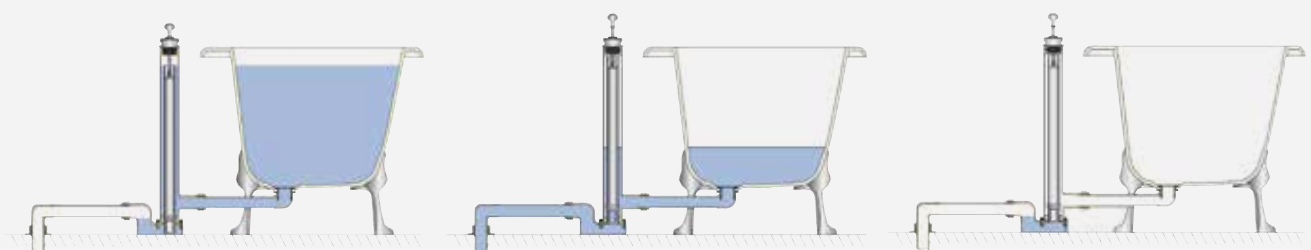

Full bath using overflow

Emptying bath

Empty bath

ON ALL
FIRE HYDRANTS
See website for more details