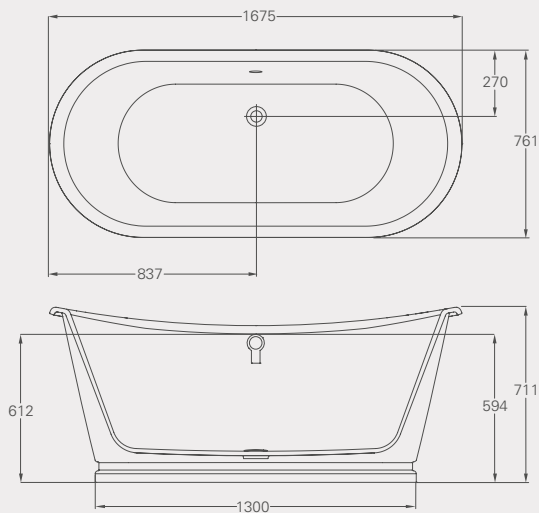

Balthazar ClearStone bath
L: 1675, W: 761, H: 711
Weight empty: 111 kg
Displaced capacity: 164 litres*
Material: ClearStone with stainless steel outer of bath
Overflow pre-drilled
Not suitable for rim-mounted taps
Compatible wastes: W4, CW11, CW3, see p76
Code: N25CS Price: £4399

*Displaced capacity is the bath capacity less 70 litres.