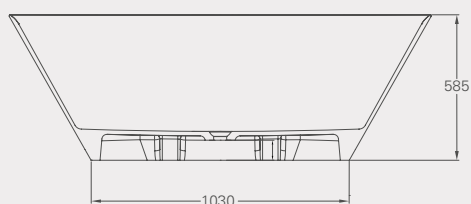

Sontuoso ClearStone bath

L: 1690, W: 700, H: 585

Weight empty: 71 kg

Displaced capacity: 179 litres*

Material: ClearStone

No overflow

Template provided for drilling overflow

Not suitable for rim-mounted taps

Compatible wastes: CW2N, CW2NCS, CW3, CW11, see p76

Code: N8ECS Price: £2195

*Displaced capacity is the bath capacity less 70 litres.