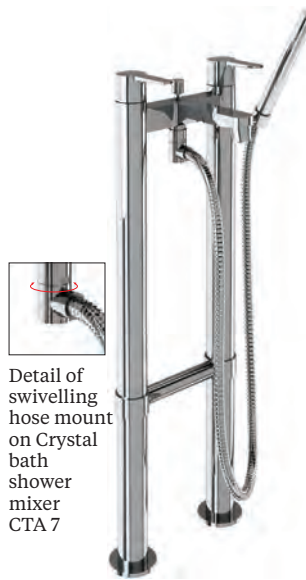

Bath shower
mixer
Deck mounted
17.5cm x 30.2cm x 25cm
CTA7 £429

Detail of
swivelling
hose mount
on Crystal
bath
shower
mixer
CTA 7

Bath shower mixer
on stand pipes
Floor standing
17.5cm x 30.2cm x 89.5cm
Bath filler CTA7 £429
Stand pipes W7 £350
Combined price £779