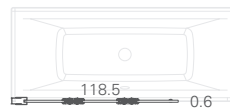

Three-panel bathscreen
3M coating as standard
(Can be fitted to either left or right hand baths)
D: 2, W: 118, H: 145
Screen thickness: 5mm
Code: BS4 Price: £369