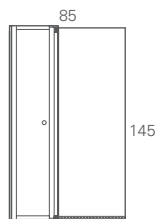

Bathscreen with access panel
3M coating as standard
(Can be fitted to either left or right hand baths)
D: 2, W: 85, H: 145
Screen thickness: 6mm
Code: BS3 Price: £399