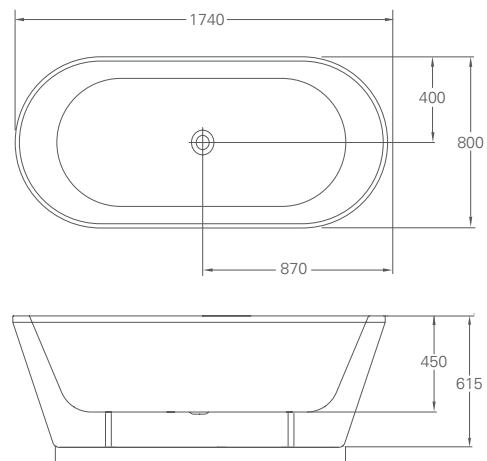

Freestark double-ended free-standing bath & surround

Bath	R33	£525
Surround	R34	£424
Complete bath		£949

Size	L: 174, W: 80, H: 62
Weight empty	44 kg
Material	TSFR
Tap hole option	0, 1, 2 (supplied un-drilled)
Compatible bath grips	R30, R37
Compatible wastes	CW8
Compatible overflow	Hole pre-drilled