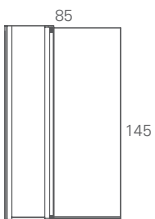

Shower screens

Bathscreen with fixed panel
3M coating as standard
(Can be fitted to either left or right hand baths)
D: 2, W: 85, H: 145
Screen thickness: 6mm
Code: BS2 Price: £299