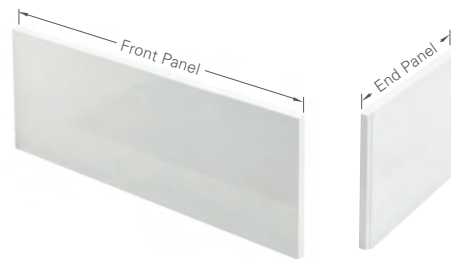

Single-ended baths

1. Why Cleargreen baths are the best
2. Built stronger to withstand 2.3 tonnes!
   - Retains heat longer than a standard bath
   - 10 year guarantee on all Cleargreen baths
   - Supplied with galvanised steel leg frame
   - Manufactured from 30% recycled material
   - Cleargreen baths use encapsulated recycled composite baseboards which is stronger and greener than chipboard
   - Cleargreen baths use reinforced quality Lucite acrylic
   - 10mm diameter steel reinforcing rod runs inside rectangular bath rims

SUSTAIN

Sustain Baths & Panels

Single-ended - Square internal

Length (L)	Width (W)	Bath Code	Bath Price	Front Panel Code	Front Panel Price	End Panel Code	End Panel Price
160	70	R4	£319	R24F	£149	R27E	£69
170	70	R5	£309	R25F	£149	R27E	£69
170	75	R6	£369	R25F	£149	R28E	£69
170	80	R42	£449	R25F	£149	R29E	£69
180	80	R7	£449	R26F	£149	R29E	£69

Compatible wastes CW8
Compatible shower screens BS1, BS2, BS3, BS4, BS5
Compatible bath grips R37, R30
Overflow pre-drilled
Acrylic panels are fully reinforced with GRP

REUSE

Reuse Baths & Panels

Single ended - Rounded internal

Length (L)	Width (W)	Bath Code	Bath Price	Front Panel Code	Front Panel Price	End Panel Code	End Panel Price
150	70	R11	£369	R23F	£149	R27E	£69
150	75	R51	£369	R23F	£149	R28E	£69
160	70	R12	£369	R24F	£149	R27E	£69
170	70	R13	£349	R25F	£149	R27E	£69
170	75	R52	£449	R25F	£149	R27E	£69
170	80	R44	£449	R25F	£149	R29E	£69
180	75	R14	£449	R26F	£149	R28E	£69

Compatible wastes CW8
Compatible shower screens BS1, BS2, BS3, BS4, BS5
Compatible bath grips R37, R30
Overflow pre-drilled
Acrylic panels are fully reinforced with GRP