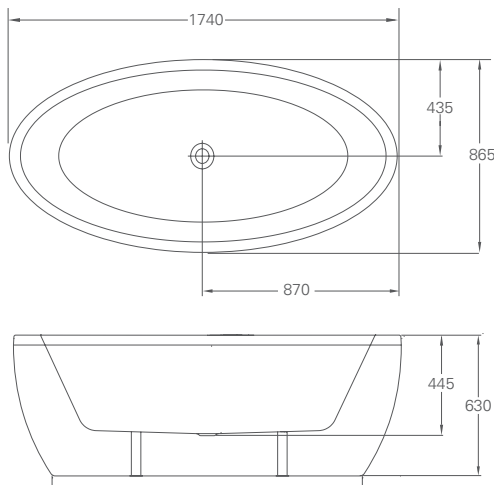

Freefuerte double-ended free-standing bath & surround

Bath	R31	£525
Surround	R32	£424
Complete bath		£949

Size	L: 174, W: 87, H: 63
Weight empty	45 kg
Material	TSFR
Tap hole option	0, 1, 2 (supplied un-drilled)
Compatible bath grips	R30, R37
Compatible wastes	CW8
Compatible overflow	Hole pre-drilled