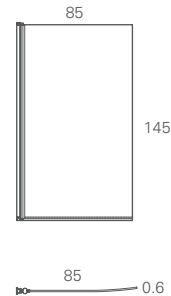

EcoCurve Baths & Panels

Showering

Left Hand Baths

Length (L)	Width (W)	Bath Code	Bath Price	Front Panel Code	Front Panel Price	End Panel Code	End Panel Price
170	75/50*	R15 LH	£399	R16F	£149	R16E	£69

Right Hand Baths

Length (L)	Width (W)	Bath Code	Bath Price	Front Panel Code	Front Panel Price	End Panel Code	End Panel Price
170	75/50*	R16 RH	£399	R16F	£149	R16E	£69

EcoCurve bathscreen

3M coating as standard
(Can be fitted to either left or right hand baths)

D: 2, W: 85, H: 145
Screen thickness: 6mm
Code: BS6 Price: £259

*75cm at the widest, 50cm at the narrowest point.

- Compatible wastes: CW8
- Compatible shower screens: EcoCurve bath screen on this page
- Compatible bath grips: R37, R30 (placement should be away from the screen)
- Overflow pre-drilled
- Acrylic panels are fully reinforced with GRP