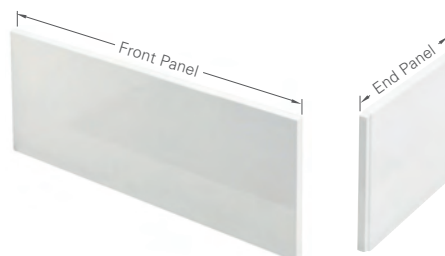

Double-ended baths

ENVIRO

Enviro Baths & Panels

Double ended - Square internal

Length (L)	Width (W)	Bath Code	Bath Price	Front Panel Code	Front Panel Price	End Panel Code	End Panel Price
170	70	R1	£359	R25F	£149	R27E	£69
170	75	R2	£399	R25F	£149	R28E	£69
170	80	R41	£449	R25F	£149	R29E	£69
180	80	R3	£449	R26F	£149	R29E	£69

Compatible wastes CW8
Compatible shower screens BS1, BS2, BS3, BS4, BS5
Compatible bath grips R37, R30
Overflow pre-drilled
Acrylic panels are fully reinforced with GRP

VERDE

Verde Baths & Panels

Double ended - Rounded internal

Length (L)	Width (W)	Bath Code	Bath Price	Front Panel Code	Front Panel Price	End Panel Code	End Panel Price
160	75	R45	£369	R24F	£149	R28E	£69
170	70	R8	£369	R25F	£149	R27E	£69
170	75	R9	£399	R25F	£149	R27E	£69
170	80	R43	£449	R25F	£149	R29E	£69
180	75	R46	£449	R26F	£149	R28E	£69
180	80	R10	£449	R26F	£149	R29E	£69
180	90	R47	£499	R26F	£149	R49E	£69
190	80	R48	£499	R50F	£149	R29E	£69

Compatible wastes CW8
Compatible shower screens BS1, BS2, BS3, BS4, BS5
Compatible bath grips R37, R30
Overflow pre-drilled
Acrylic panels are fully reinforced with GRP