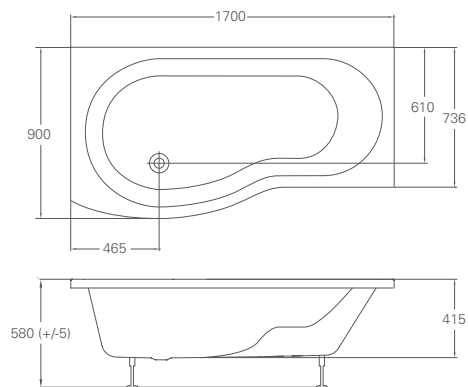

EcoRound Baths & Panels

Showering

Left Hand Baths

Length (L)	Width (W)	Bath Code	Bath Price	Front Panel Code	Front Panel Price	End Panel Code	End Panel Price
150	81/74*	R19 LH	£359	R20F	£129	R20E	£69
170	90/74*	R21 LH	£359	R22F	£129	R20E	£69

Right Hand Baths

Length (L)	Width (W)	Bath Code	Bath Price	Front Panel Code	Front Panel Price	End Panel Code	End Panel Price
150	81/74*	R20 RH	£359	R20F	£129	R20E	£69
170	90/74*	R22 RH	£359	R22F	£129	R20E	£69

*90cm at the widest, 74cm at the narrowest point.

- Compatible wastes CW8
- Compatible shower screens EcoCurve bath screen on this page
- Compatible bath grips R37, R30 (placement should be away from the screen)
- Overflow pre-drilled
- Acrylic panels are fully reinforced with GRP