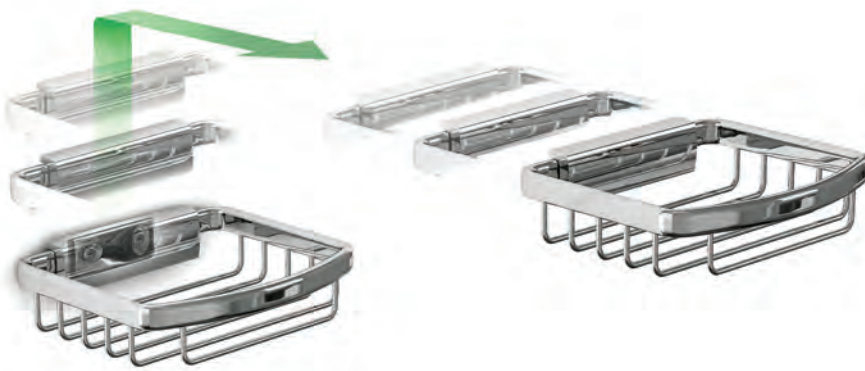

CLEANING MADE EASY

The easy-clean clip-on, clip-off brass basket mounting system.

TAPS & ACCESSORIES

Small rectangular wire basket  
13cm x 11cm x 3.4cm A28 CHR £36

Large rectangular wire basket  
26cm x 12cm x 5.4cm A29 CHR £59