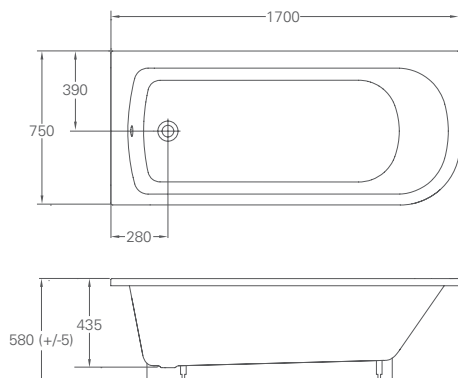

Single panel bathscreen

3M coating as standard
(Can be fitted to either left or right hand baths)
D: 2, W: 85, H: 145
Screen thickness: 6mm
Code: BS1 Price: £199

Viride Baths & Panels

Off-set

Left Hand Baths

Right Hand Baths

Length (L)	Width (W)	Bath Code	Bath Price	Panel Code	Panel Price	Bath Code	Bath Price	Panel Code	Panel Price
170	75	R38 LH	£449	R40	£259	R39 RH	£449	R40	£259
180	75	R53 LH	£449	R55	£259	R54 RH	£449	R55	£259

- Compatible wastes CW8
- Compatible shower screens BS1, BS2, BS3, BS4, BS5
- Compatible bath grips R37, R30
- Overflow pre-drilled
- Acrylic panels are fully reinforced with GRP