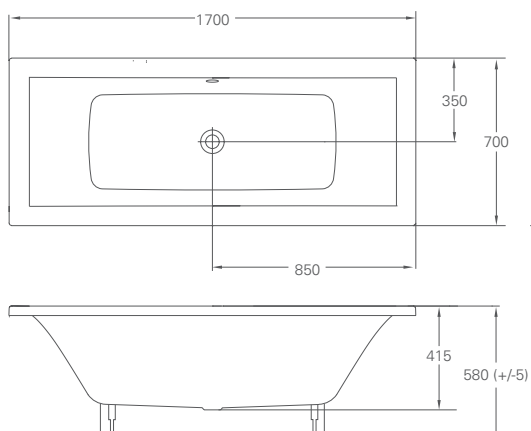

Enviro bath, page 123

Enviro Baths & Panels

Double ended - Square internal

Length (L)	Width (W)	Bath Code	Bath Price	Front Panel Code	Front Panel Price	End Panel Code	End Panel Price
170	70	R1	£359	R25F	£149	R27E	£69
170	75	R2	£399	R25F	£149	R28E	£69
170	80	R41	£449	R25F	£149	R29E	£69
180	80	R3	£449	R26F	£149	R29E	£69

Compatible wastes CW8
Compatible shower screens BS1, BS2, BS3, BS4, BS5
Compatible bath grips R37, R30
Overflow pre-drilled
Acrylic panels are fully reinforced with GRP