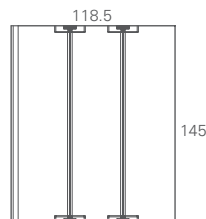

Three-panel bathscreen
3M coating as standard
(Can be fitted to either left or right hand baths)
D: 2, W: 118, H: 145
Screen thickness: 5mm
Code: BS4 Price: £369