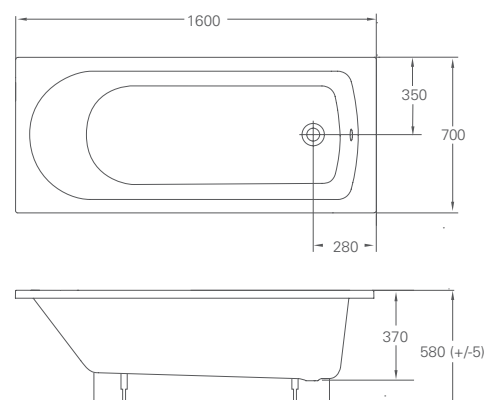

Reuse bath, page 121

Reuse Baths & Panels

Single ended - Rounded internal

Length (L)	Width (W)	Bath Code	Bath Price	Front Panel Code	Front Panel Price	End Panel Code	End Panel Price
150	70	R11	£369	R23F	£149	R27E	£69
150	75	R51	£369	R23F	£149	R28E	£69
160	70	R12	£369	R24F	£149	R27E	£69
170	70	R13	£349	R25F	£149	R27E	£69
170	75	R52	£449	R25F	£149	R27E	£69
170	80	R44	£449	R25F	£149	R29E	£69
180	75	R14	£449	R26F	£149	R28E	£69

Compatible wastes CW8
Compatible shower screens BS1, BS2, BS3, BS4, BS5
Compatible bath grips R37, R30
Overflow pre-drilled
Acrylic panels are fully reinforced with GRP