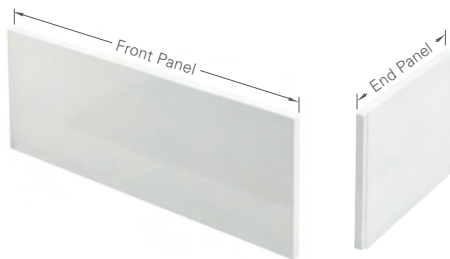

Single-ended baths

1. Why Cleargreen baths are the best
2. Built stronger to withstand 2.3 tonnes!
   - Retains heat longer than a standard bath
   - 10 year guarantee on all Cleargreen baths
   - Supplied with galvanised steel leg frame
   - Manufactured from 30% recycled material
   - Cleargreen baths use encapsulated recycled composite baseboards which is stronger and greener than chipboard
   - Cleargreen baths use reinforced quality Lucite acrylic
   - 10mm diameter steel reinforcing rod runs inside rectangular bath rims

SUSTAIN