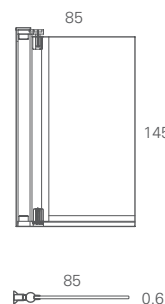

Single panel bathscreen

3M coating as standard
(Can be fitted to either left or right hand baths)
D: 2, W: 85, H: 145
Screen thickness: 6mm
Code: BS1 Price: £199

Viride Baths & Panels

Off-set

Left Hand Baths

Right Hand Baths

Length (L)	Width (W)	Bath Code	Bath Price	Panel Code	Panel Price	Bath Code	Bath Price	Panel Code	Panel Price
170	75	R38 LH	£449	R40	£259	R39 RH	£449	R40	£259
180	75	R53 LH	£449	R55	£259	R54 RH	£449	R55	£259

- Compatible wastes CW8
- Compatible shower screens BS1, BS2, BS3, BS4, BS5
- Compatible bath grips R37, R30
- Overflow pre-drilled
- Acrylic panels are fully reinforced with GRP