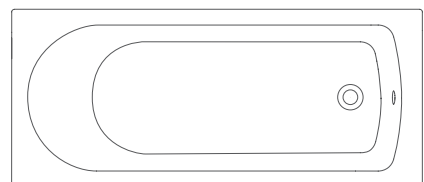

Width

**10 YEAR GUARANTEE
ON ALL OUR BATHS**

*See website for details
www.brittonbathrooms/home/guarantee*

Available in

	Length	Width	Price
R11	150cm	70cm	£369
R51	150cm	75cm	£369
R12	160cm	70cm	£369
R13	170cm	70cm	£349
R52	170cm	75cm	£449
R44	170cm	80cm	£449
R14	180cm	75cm	£449

All prices include VAT at 20%. Prices exclude taps and wastes.