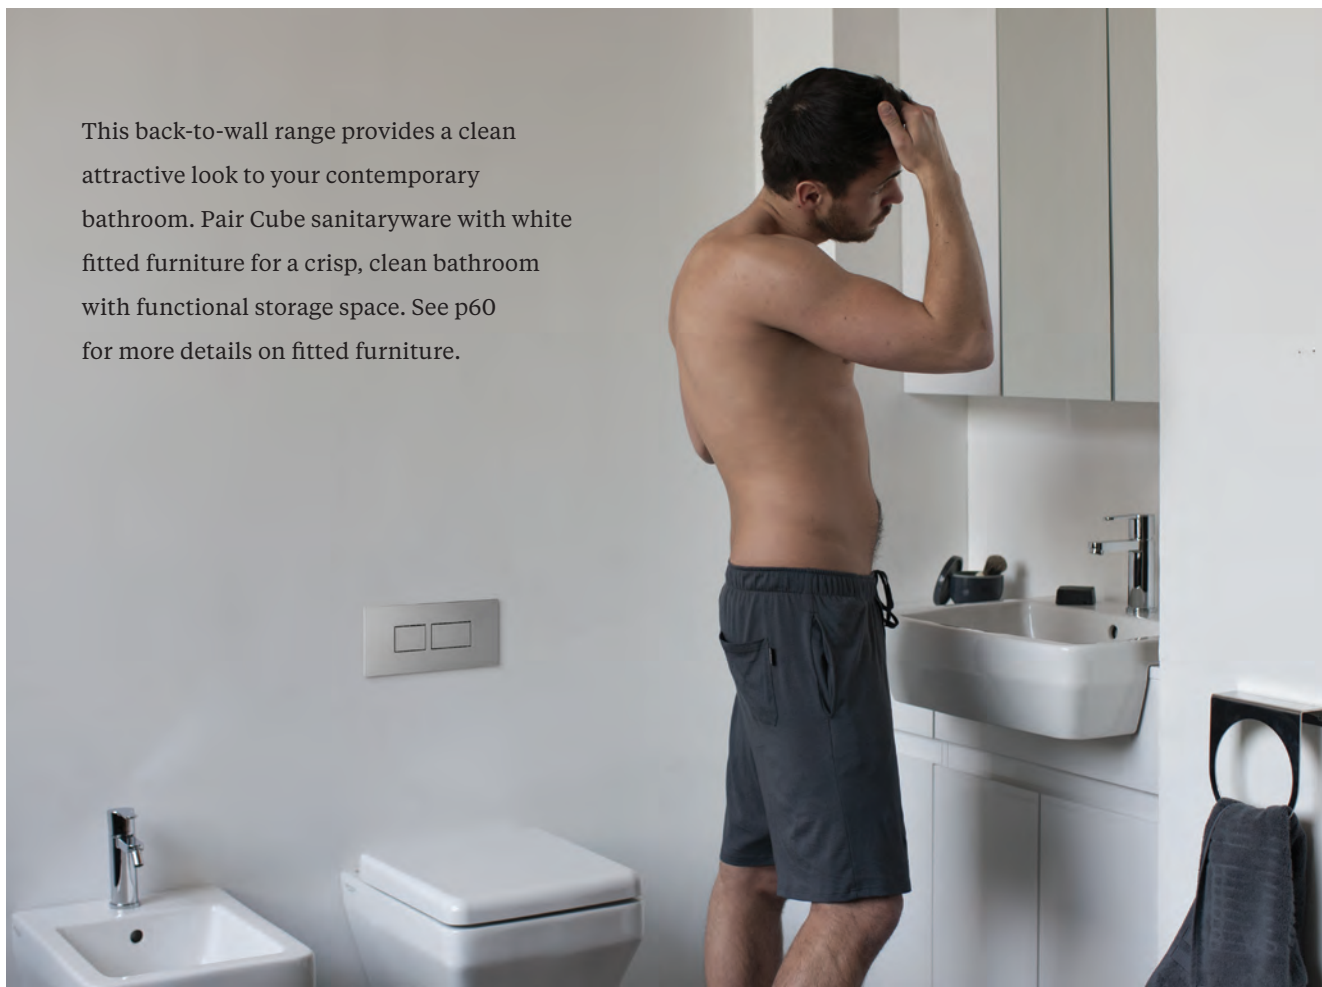

This back-to-wall range provides a clean attractive look to your contemporary bathroom. Pair Cube sanitaryware with white fitted furniture for a crisp, clean bathroom with functional storage space. See p60 for more details on fitted furniture.