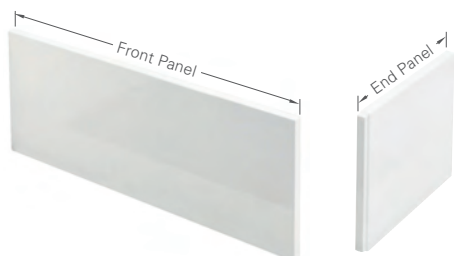

Double-ended baths

ENVIRO