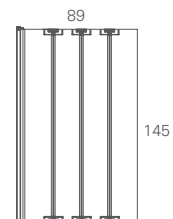

Four-panel bathscreen
3M coating as standard
(Can be fitted to either left or right hand baths)
D: 2, W: 88, H: 145
Screen thickness: 5mm
Code: BS5 Price: £369