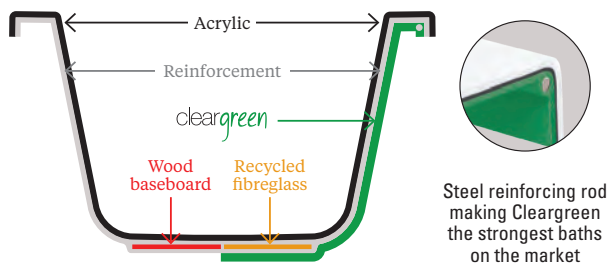

Why Cleargreen baths are the best

- Built stronger to withstand 2.3 tonnes!
- Retains heat longer than a standard bath
- 10 year guarantee on all Cleargreen baths
- Supplied with galvanised steel leg frame
- Manufactured from 30% recycled material
- Cleargreen baths use encapsulated recycled composite baseboards which is stronger and greener than chipboard
- Cleargreen baths use reinforced quality Lucite acrylic
- 10mm diameter steel reinforcing rod runs inside rectangular bath rims

Standard bath   Cleargreen Bath