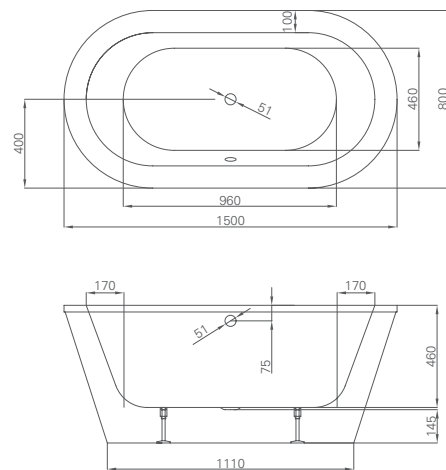

Nouveau Petite modern bath

Bath	M2N	£525
Surround	M2B	£424
Complete bath		£949

Size	L: 150, W: 80, H: 63
Weight empty	26 kg
Material	TSFR
Tap hole option	0, 1, 2 (supplied un-drilled)
Compatible bath grips	R30, R37
Compatible wastes	CW8, see p117
Compatible overflow	Hole pre-drilled