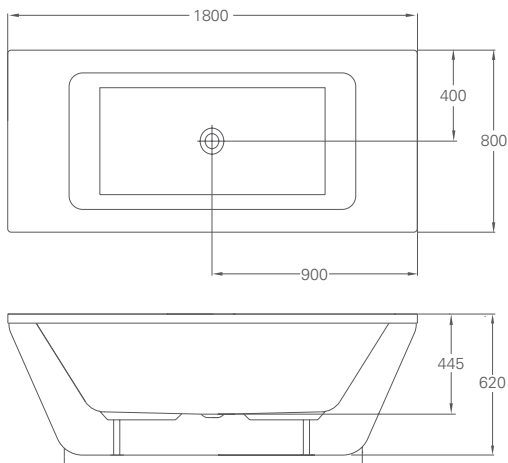

Freefortis double-ended free-standing bath & surround		
Bath	R35	£525
Surround	R36	£424
Complete bath		£949

Size	L: 180, W: 80, H: 62
Weight empty	54 kg
Material	TSFR
Tap hole option	0, 1, 2 (supplied un-drilled)
Compatible bath grips	R30, R37
Compatible wastes	CW8
Compatible overflow	Hole pre-drilled

Bath Grips

Luxury bath grips (pair)
For use on all rectangular baths
D: 3, W: 27, H: 7
Weight: 1.9kg
Finish: Chrome
Code: R30 Price: £69

Standard bath grips (pair)
For use on all rectangular baths
D: 2, W: 22, H: 4
Weight: 0.4kg
Finish: Chrome
Code: R37 Price: £29