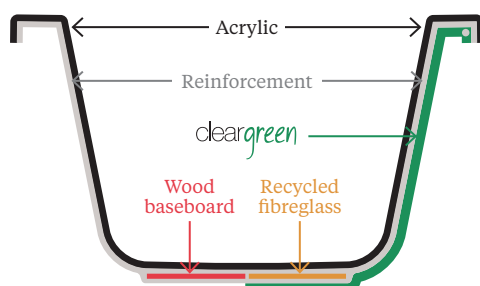

Bathing

Britton offers an extensive collection of free-standing, single or double-ended, off-set and showering baths from the Cleargreen range. Each of the baths are manufactured to produce a greener product using 30% recycled material, built stronger to withstand an enormous weight of 2.3 tonnes. The baths manufactured in this way also retain heat for 30 minutes longer than a standard bath providing you with a longer, more relaxing bathe. The combination of the unique manufacturing process and steel re-inforcing rods within the bath rims, make Cleargreen baths the most rigid on the market.

For full technical details go to www.brittonbathrooms.com

Looking for a stronger bath?

- > Built stronger to withstand 2.3 tonnes
- > Retains heat 30 minutes longer than a standard bath
- > 10 year guarantee
- > Supplied with galvanised steel leg frame
- > Manufactured from 30% recycled material

Standard bath   Cleargreen Bath

Steel reinforcing rod making Cleargreen the strongest baths on the market