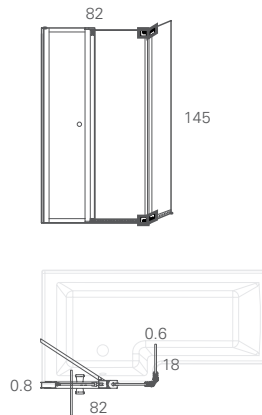

with access panel