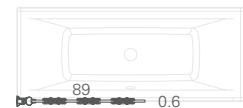

Four-panel bathscreen
3M coating as standard
(Can be fitted to either left or right hand baths)
D: 2, W: 88, H: 145
Screen thickness: 5mm
Code: BS5 Price: £369