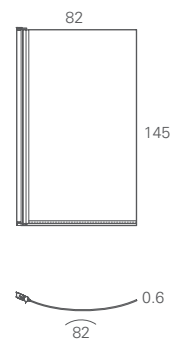

EcoRound bathscreen

3M coating as standard
(Can be fitted to either left or right hand baths)

D: 2, W: 82, H: 145
Screen thickness: 6mm
Code: BS7 Price: £259