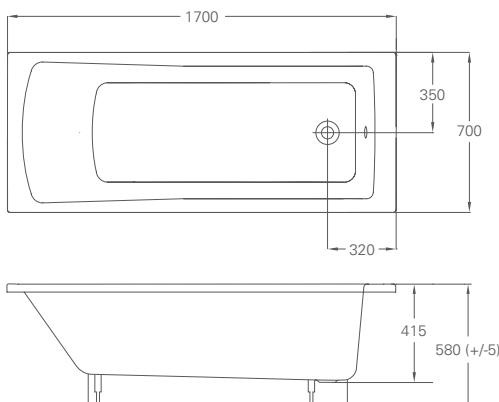

Sustain bath, page 120

Sustain Baths & Panels

Single-ended - Square internal

Length (L)	Width (W)	Bath Code	Bath Price	Front Panel Code	Front Panel Price	End Panel Code	End Panel Price
160	70	R4	£319	R24F	£149	R27E	£69
170	70	R5	£309	R25F	£149	R27E	£69
170	75	R6	£369	R25F	£149	R28E	£69
170	80	R42	£449	R25F	£149	R29E	£69
180	80	R7	£449	R26F	£149	R29E	£69

Compatible wastes CW8
Compatible shower screens BS1, BS2, BS3, BS4, BS5
Compatible bath grips R37, R30
Overflow pre-drilled
Acrylic panels are fully reinforced with GRP