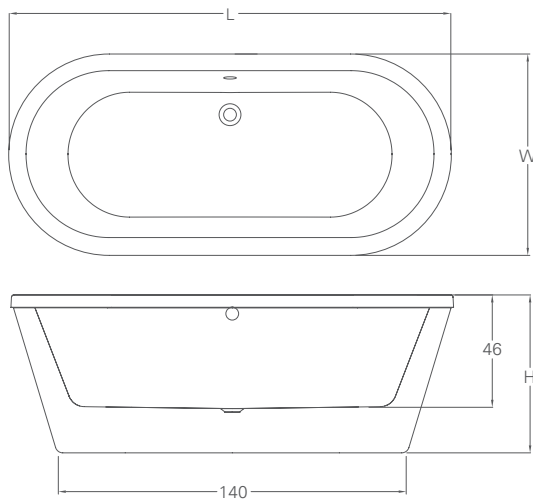

Nouveau modern bath

Bath	M1N	£525
Surround	M1B	£424
Complete bath		£949

Size	L: 178, W: 81, H: 60
Weight empty	36 kg
Material	TSFR
Tap hole option	0, 1, 2 (supplied un-drilled)
Compatible bath grips	R30, R37
Compatible wastes	CW8, see p117
Compatible overflow	Hole pre-drilled