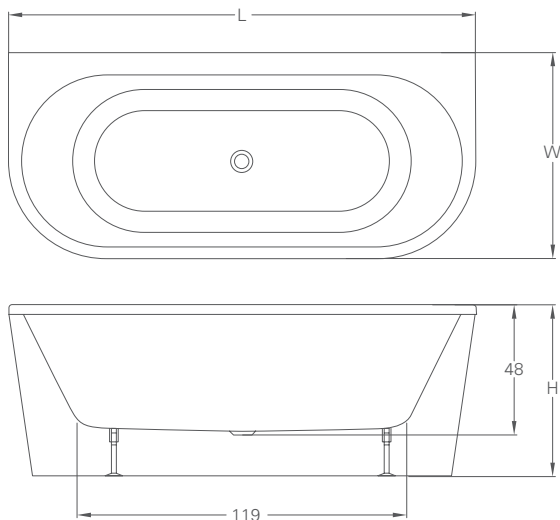

SATURN

Saturn modern bath, page 118

Saturn modern bath

Bath	M4N	£525
Surround	M4B	£424
Complete bath		£949

Size	L: 169, W: 75, H: 63	
Weight empty	31 kg	
Material	TSFR	
Tap hole option	0, 1, 2 (supplied un-drilled)	
Compatible bath grips	R30, R37	
Compatible wastes	CW8, see p117	
Compatible overflow	Hole pre-drilled	

Why Cleargreen baths are the best

- Built stronger to withstand 2.3 tonnes!
- Retains heat longer than a standard bath
- 10 year guarantee on all Cleargreen baths
- Supplied with galvanised steel leg frame
- Manufactured from 30% recycled material
- Cleargreen baths use encapsulated recycled composite baseboards which is stronger and greener than chipboard
- Cleargreen baths use reinforced quality Lucite acrylic
- 10mm diameter steel reinforcing rod runs inside rectangular bath rims

Steel reinforcing rod making Cleargreen the strongest baths on the market