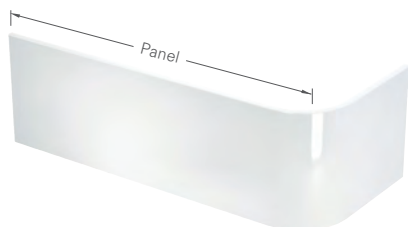

Why Cleargreen baths are the best

- Built stronger to withstand 2.3 tonnes!
- Retains heat longer than a standard bath
- 10 year guarantee on all Cleargreen baths
- Supplied with galvanised steel leg frame
- Manufactured from 30% recycled material
- Cleargreen baths use encapsulated recycled composite baseboards which is stronger and greener than chipboard
- Cleargreen baths use reinforced quality Lucite acrylic
- 10mm diameter steel reinforcing rod runs inside rectangular bath rims

VIRIDE

Viride offset bath, page 125