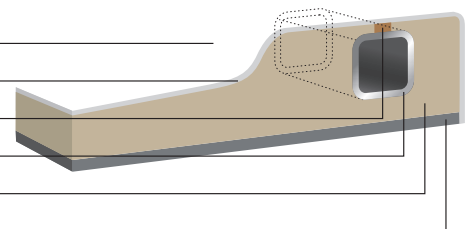

PATENTED REINFORCEMENT

All our trays are acrylic framed with our patented steel frame, formed to be the exact shape of the tray, to ensure rigidity for a lifetime of use. The trays are flat on the under-surface; this makes installation and levelling very easy.

Our steel frame is the subject of Patent Number: GB2440719 (A)

- 1 Acrylic capped ABS layer
- 2 Bonding layer
- 3 Thickness control pad
- 4 Steel frame structure
- 5 PU Foam
- 6 Insulation layer - ABS sheet