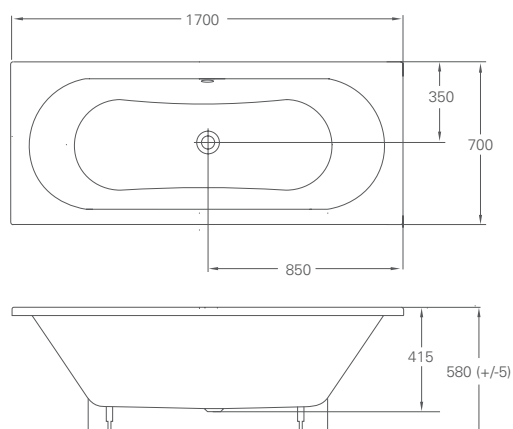

Verde bath, page 124

Verde Baths & Panels

Double ended - Rounded internal

Length (L)	Width (W)	Bath Code	Bath Price	Front Panel Code	Front Panel Price	End Panel Code	End Panel Price
160	75	R45	£369	R24F	£149	R28E	£69
170	70	R8	£369	R25F	£149	R27E	£69
170	75	R9	£399	R25F	£149	R27E	£69
170	80	R43	£449	R25F	£149	R29E	£69
180	75	R46	£449	R26F	£149	R28E	£69
180	80	R10	£449	R26F	£149	R29E	£69
180	90	R47	£499	R26F	£149	R49E	£69
190	80	R48	£499	R50F	£149	R29E	£69

Compatible wastes CW8
Compatible shower screens BS1, BS2, BS3, BS4, BS5
Compatible bath grips R37, R30
Overflow pre-drilled
Acrylic panels are fully reinforced with GRP