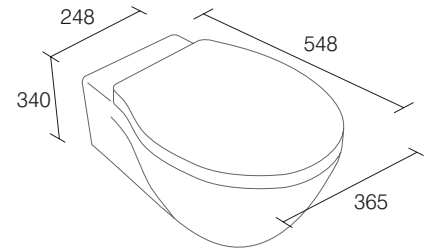

Wall Hung WC
white **LA9108**   **£339**
frame hole centres 180mm