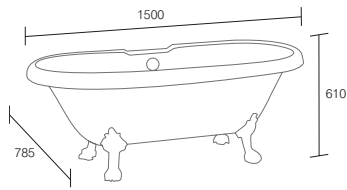

FAIRFIELD BATHS

1500mm Double Ended Roll Top Bath

W1500mm x H610mm x D785mm **LA16001** **£865**

undrilled tap deck
water capacity 165 litres to overflow
weight (unfilled) 33 kilograms
material double skinned 4mm acrylic with resin reinforcement