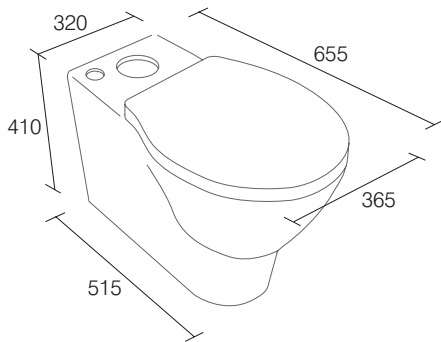

Close Coupled WC
white **LA9106**   **£379**