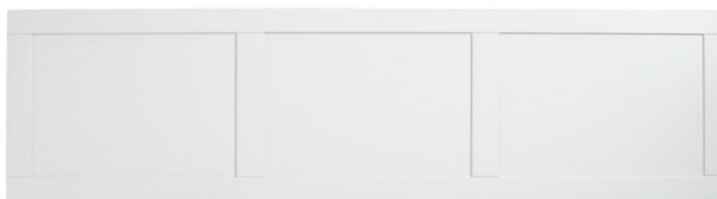

BATH PANELS

700mm End Panel

W695mm x H450 - 590mm x D22mm
cotton white LA5023 £80.90
cobbles LA5025 £80.90

1700mm Front Panel

W1695mm x H450 - 590mm x D22mm
cotton white LA5022 £146
cobbles LA5024 £146

Corner Post

W50mm x H600mm x D50mm
cotton white LA5001 £45.30
cobbles LA5002 £45.30

Corner Posts

A corner post enables panels to be adapted for use with 1700 x 750mm, 1750 x 750mm, or 1800 x 800mm baths. The plinth is supplied with the panels and enables height adjustment between 450 - 590mm