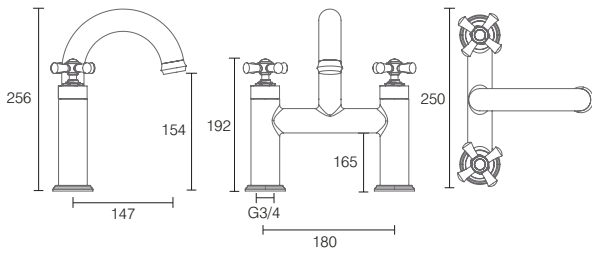

STAND PIPES & SHROUDS

See page 89 for the full range of bath wastes, stand pipes and shrouds.

YORK TAPS

Basin Mixer with Click Waste
chrome LA1009 £191.50

Side Action Basin Mixer with Click Waste*
chrome LA1011 £191.50