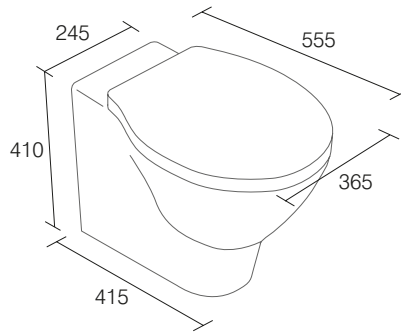

Back to Wall WC
white **LA9109** **£292**

Wall Hung WC
white **LA9108** **£339**
frame hole centres 180mm

Close Coupled WC
white **LA9106** **£379**

Close Coupled Cistern
white **LA9107** **£261**

Thermoset Soft Close Toilet Seat
white **LA9110** **£116.50**