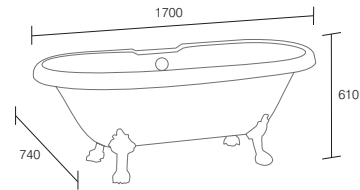

FAIRFIELD BATHS

1500mm Double Ended Roll Top Bath

W1500mm x H610mm x D785mm **LA16001** **£865**

undrilled tap deck
 water capacity 165 litres to overflow
 weight (unfilled) 33 kilograms
 material double skinned 4mm acrylic with resin reinforcement