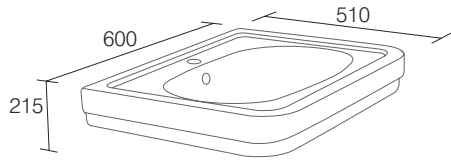

BLOOMSBURY SANITARYWARE

600mm Basin
1 tap hole **LA9111**   **£283**
2 tap hole **LA9112**   **£283**