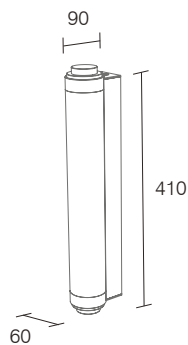

Illuminated Mirror

cotton white **LA2010** **£407**

Traditional Mirror

Demister Pad
 mirror **LA2020** **£254**

Illuminated Slim Mirror

mirror **LA2021** **£351**

Bathroom Wall Light

chrome **LA2030** **£140.50**