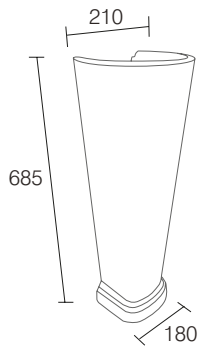

500mm Hand Wash Basin
1 tap hole **LA9132** **£197.50**
Right tap hole only

Pedestal
white **LA9131** **£163.50**
For use with the 550 & 650mm basins