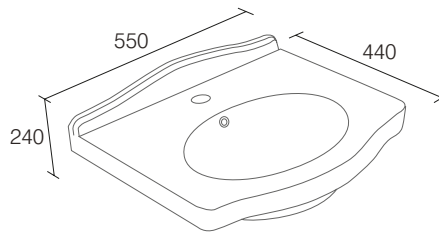

Close Coupled WC
 white **LA9119** **£348**

Close Coupled Cistern 6/4L
 white **LA9120** **£177.50**

PAVILION SANITARYWARE

500mm Hand Wash Basin
 1 tap hole **LA9132** **£197.50**
 Right tap hole only

550mm Basin
 1 tap hole **LA9133** **£245**
 2 tap hole **LA9134** **£245**