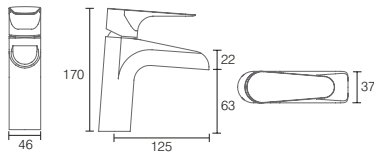

LUCCA TAPS

Open Spout Basin Mixer with Click Waste*
chrome LA1001 £169