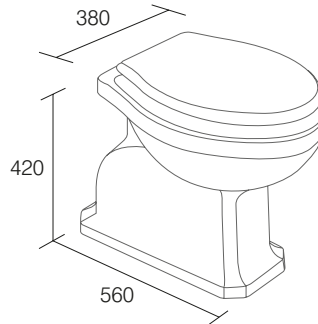

Low/High Level WC
white **LA9116**   **£289**
inlet height 360mm