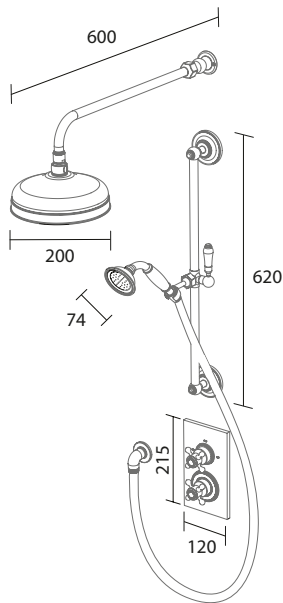

Clifton Exposed Single Function Shower System
chrome LA3002 £595

Clifton Concealed Dual Function Shower System
chrome LA3003 £595

Clifton Concealed Single Function Shower System
chrome LA3004 £486

YORK SHOWERS