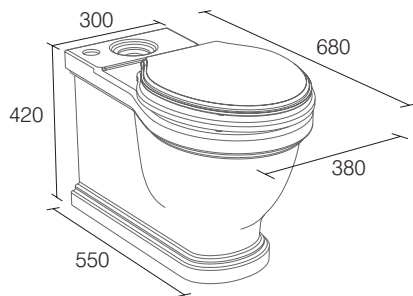

Close Coupled WC
white **LA9129** **£385**