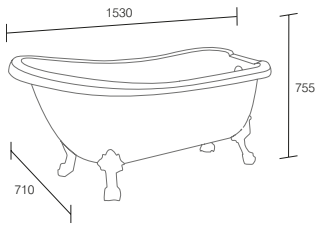

CLAREMONT BATHS

1500mm Single Ended Slipper Bath

W1530mm x H755mm x D710mm **LA16003** **£865**

undrilled tap deck
water capacity 160 litres to overflow
weight (unfilled) 39 kilograms
material double skinned 4mm acrylic with resin reinforcement