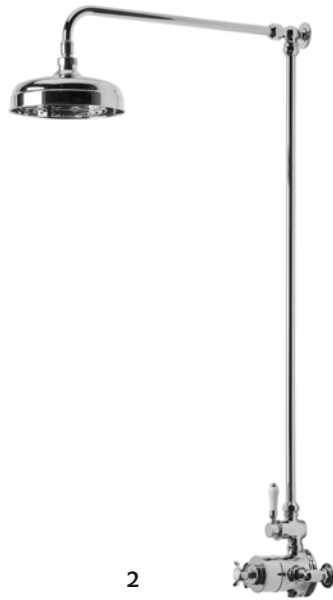

1

2

3

4

1 Clifton Exposed Dual Function Shower System

Brass thermostatic shower system comprising of a height adjustable rigid riser rail with separate flow control to 200mm shower head or single function shower handset.

Minimum pressure 0.5bar

chrome

LA3001

£650

2 Clifton Exposed Single Function Shower System

Brass thermostatic shower system comprising of a height adjustable rigid riser rail with flow control to single 200mm shower head.

minimum pressure 0.3bar

chrome

LA3002

£595

3 Clifton Concealed Dual Function Shower System

Brass thermostatic shower system comprising of a 200mm shower head with adjustable length shower arm and brass riser rail with single function shower head.

Minimum pressure 0.5bar

chrome

LA3003

£595

4 Clifton Concealed Single Function Shower System

Brass thermostatic shower system comprising of a 200mm shower head with adjustable length shower arm.

Minimum pressure 0.3bar

chrome

LA3004

£486