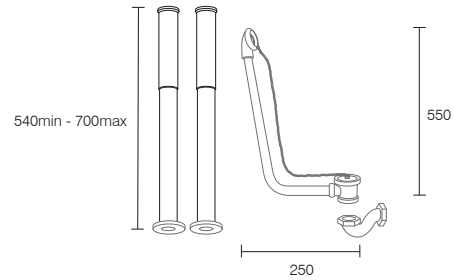

Exposed Chain Waste with Pipe Shrouds

for use with deck mounted bath fillers & bath shower mixers min H540mm max H700mm
1½" waste
chrome

LA17002

£351