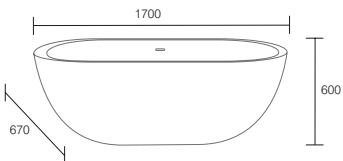

OPUS BATH

1700mm Double Ended Freestanding Bath

W1700mm x H600mm x D670mm **LA16005** **£1,890**

includes integrated overflow and 1½" click waste
no tap holes, suitable for freestanding or wall mounted taps only

water capacity 180 litres to overflow
weight (unfilled) 48 kilograms
material double skinned 4mm acrylic with resin reinforcement