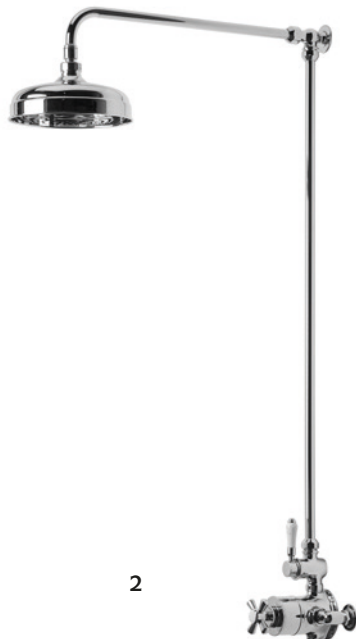

1

2

3

4

1 York Exposed Dual Function Shower System

Brass thermostatic shower system comprising of a height adjustable rigid riser rail with separate flow control to 200mm shower head or single function shower handset.

Minimum pressure 0.5bar

chrome

LA3005

£650

3 York Concealed Dual Function Shower System

Brass thermostatic shower system comprising of a 200mm shower head with adjustable length shower arm and brass riser rail with single function shower head.

Minimum pressure 0.5bar

chrome

LA3007

£595

2 York Exposed Single Function Shower System

Brass thermostatic shower system comprising of a height adjustable rigid riser rail with flow control to single 200mm shower head.

minimum pressure 0.3bar

chrome

LA3006

£595

4 York Concealed Single Function Shower System

Brass thermostatic shower system comprising of a 200mm shower head with adjustable length shower arm.

Minimum pressure 0.3bar

chrome

LA3008

£486