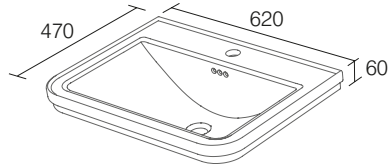

600mm Basin
white LA13021 £174