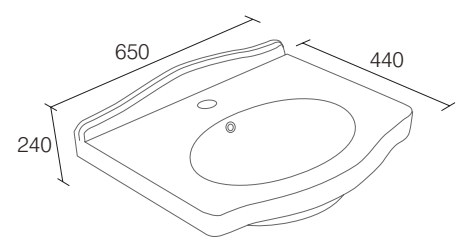

Close Coupled WC
 white **LA9119** **£348**

Close Coupled Cistern 6/4L
 white **LA9120** **£177.50**

PAVILION SANITARYWARE

500mm Hand Wash Basin
 1 tap hole **LA9132** **£197.50**
 Right tap hole only

550mm Basin
 1 tap hole **LA9133** **£245**
 2 tap hole **LA9134** **£245**