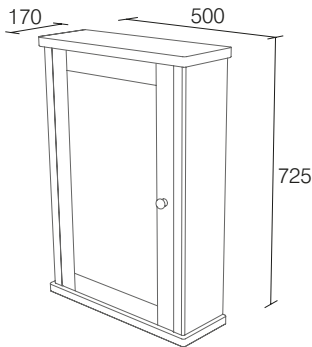

Mirror Cabinet
pale oak **LA13050** **£407**