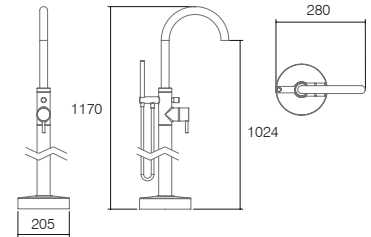

Freestanding Bath Shower Mixer*
chrome LA1020 £540