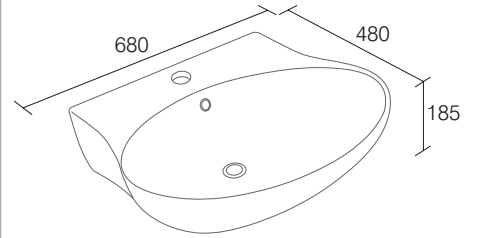

680mm Basin
1 tap hole **LA9101**   **£239**