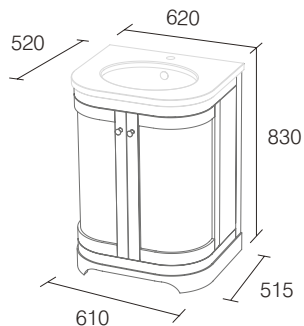

TECHNICAL INFORMATION

MARLBOROUGH FURNITURE

600mm Freestanding Basin Unit

cotton white **LA13061** **£810**
cobblestone **LA13060** **£810**
(excludes worktop & basin)