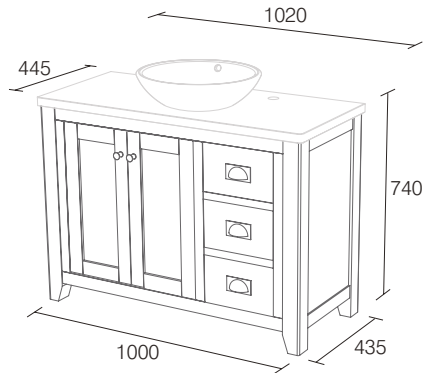

MARLBOROUGH FURNITURE

1000mm Freestanding Basin Unit

pale oak **LA13043** **£1,130**
cobblestone **LA13044** **£1,020**
cotton white **LA13054** **£1,020**
(excludes worktop & basin)