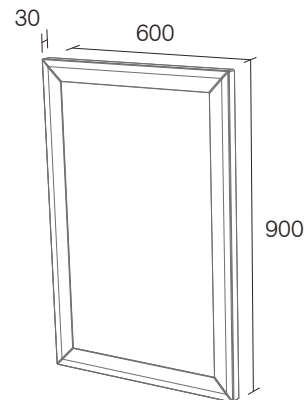

Traditional Mirror

Demister Pad
mirror **LA2020** **£254**