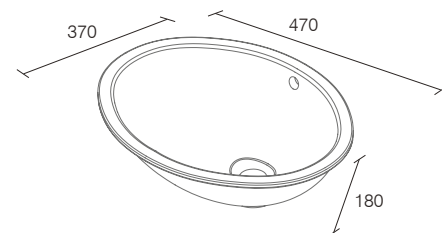

600mm Underslung Basin

ceramic **LA13004** **£162**