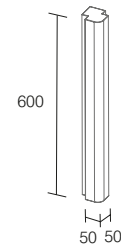

Corner Post

W50mm x H600mm x D50mm
cotton white LA5001 £45.30
cobblestone LA5002 £45.30