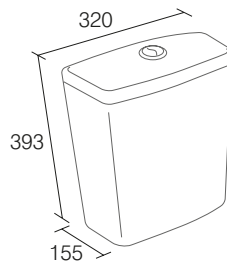

Close Coupled Cistern
white **LA9107**   **£261**