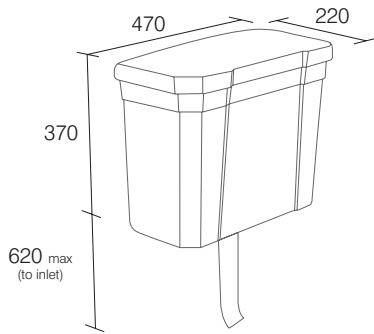

BLOOMSBURY SANITARYWARE

600mm Basin
 1 tap hole **LA9111** **£283**
 2 tap hole **LA9112** **£283**

Pedestal
 white **LA9115** **£157.50**

Soft Close Toilet Seat
 gloss white **LA9140** **£115.50**
 black veneer **LA9139** **£115.50**
 pale oak **LA9147** **£115.50**