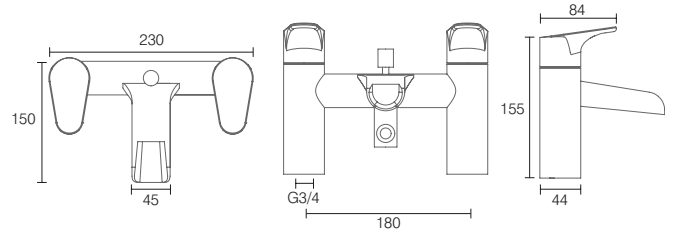

Open Spout Bath Shower Mixer
chrome LA1004 £350