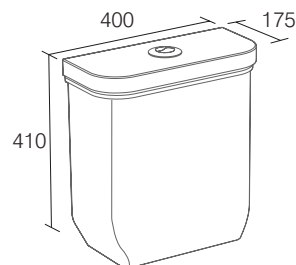

650mm Basin
 1 tap hole **LA9135** **£274**
 2 tap hole **LA9136** **£274**

Pedestal
 white **LA9131** **£163.50**
 For use with the 550 & 650mm basins

Back to Wall WC
 white **LA9127** **£328**

Close Coupled WC
 white **LA9129** **£385**