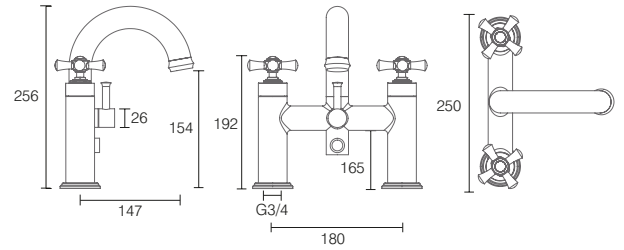

Bath Shower Mixer
chrome LA1013 £339