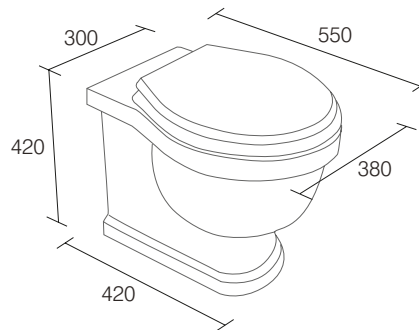

Back to Wall WC
white **LA9127** **£328**