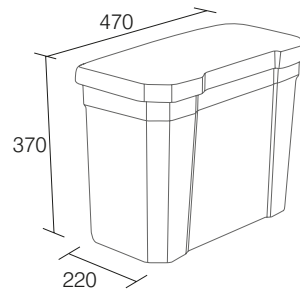

Close Coupled Cistern 6/4L
white **LA9120**   **£177.50**