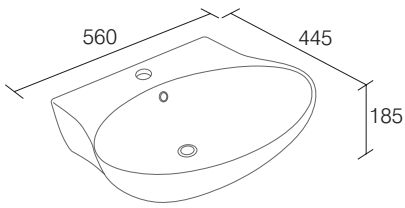

BAYSWATER SANITARYWARE

560mm Basin
1 tap hole **LA9103**   **£192.50**