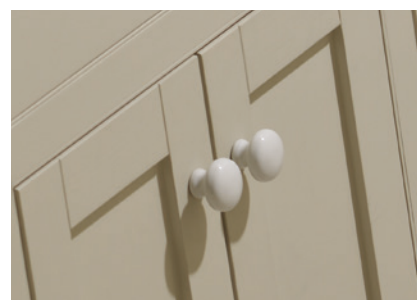

Honed Granite

1000mm Worktop*

For use with the 1000mm freestanding basin units shown on page 13

honed granite LA13045 £350

*worktop pre-drilled for tap & basin

Honed Marble

1000mm Worktop*

For use with the 1000mm freestanding basin units shown on page 13

honed marble LA13046 £350

*worktop pre-drilled for tap & basin

Handle Options

Porcelain door knobs are available to purchase separately and can be used on the 600 & 1200mm curved and 600mm freestanding Marlborough basin units & the tallboy