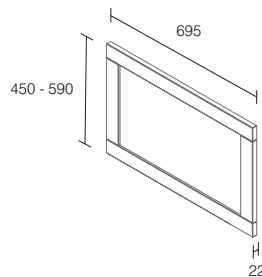

Bath Panel

700mm End Panel
W695mm x H450 - 590mm x D22mm
cotton white LA5023 £80.90
cobblestone LA5025 £80.90