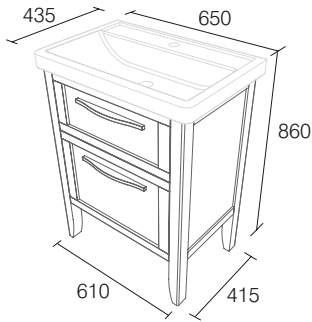

ARTISAN FURNITURE

600mm Freestanding Basin Unit
pale oak **LA13006** **£760**
(excludes basin)