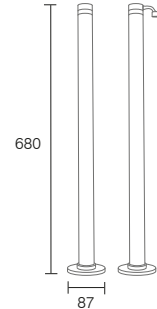

Stand Pipes with Handset Holder

W87mm x H680mm
chrome

LA17004

£319