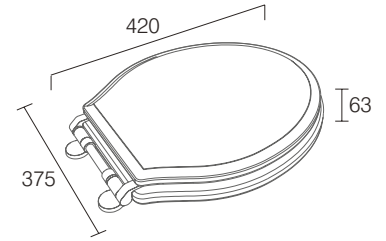

Soft Close Toilet Seat
gloss white **LA9140**   **£115.50**
black veneer **LA9139**   **£115.50**
pale oak **LA9147**   **£115.50**