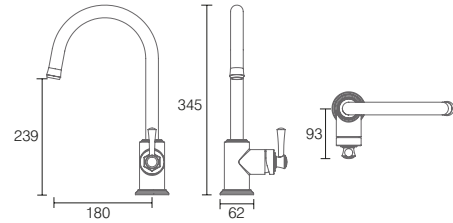

Side Action Basin Mixer with Click Waste*
chrome LA1011 £191.50