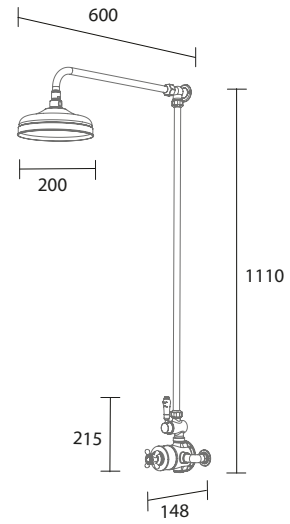

York Exposed Single Function Shower System
chrome LA3006 £595