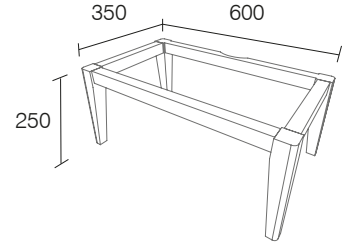

Tallboy Unit
pale oak **LA13048** **£760**

MONOGRAPH FURNITURE

600mm Wall Mounted Basin Unit

white LA13082 £540
 light clay LA13083 £540
 (excludes basin)

600mm Ceramic Basin

ceramic LA13080 £324

600mm Optional Legset