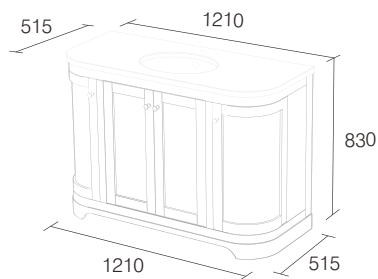

£540

TECHNICAL INFORMATION

MARLBOROUGH FURNITURE

600mm Freestanding Basin Unit

cotton white **LA13061** **£810**
cobblestone **LA13060** **£810**
(excludes worktop & basin)

600mm Worktop

pre cut with single taphole
honed marble **LA13063** **£269**