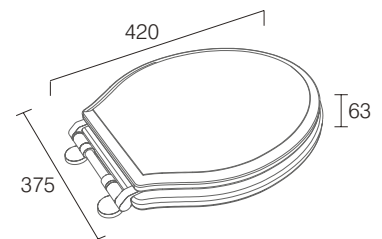

Soft Close Toilet Seat
gloss white **LA9140** **£115.50**
black veneer **LA9139** **£115.50**
pale oak **LA9147** **£115.50**