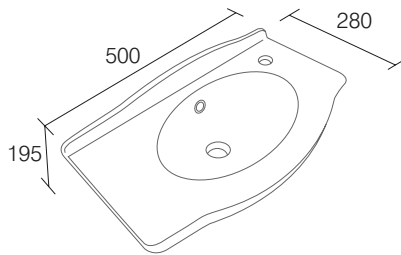

PAVILION SANITARYWARE