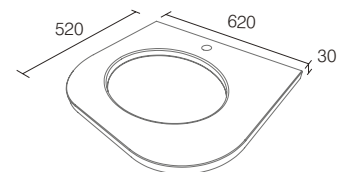

£540

TECHNICAL INFORMATION

MARLBOROUGH FURNITURE

600mm Freestanding Basin Unit

cotton white **LA13061** **£810**
cobblestone **LA13060** **£810**
(excludes worktop & basin)

600mm Worktop

pre cut with single taphole
honed marble **LA13063** **£269**