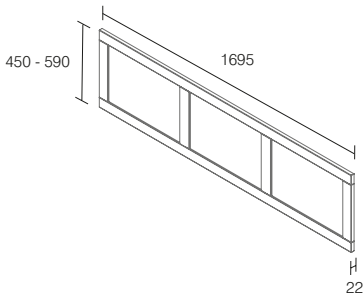

LA17003

£297

Stand Pipes with Handset Holder

W87mm x H680mm
chrome

LA17004

£319

BATH PANELS

Bath Panel