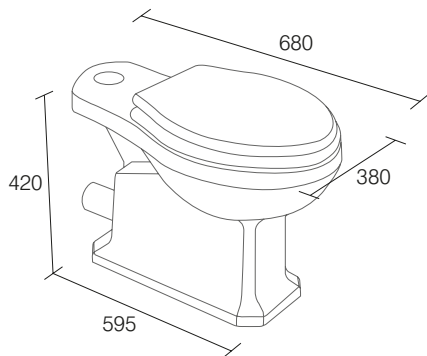

Close Coupled WC
white **LA9119**   **£348**