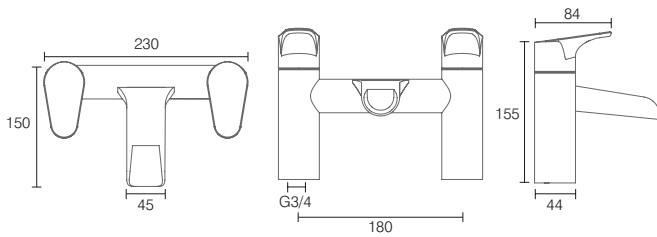

Open Spout Bath Filler
chrome LA1003 £280