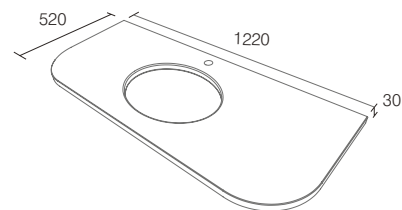

1200mm Worktop

pre cut with single taphole
honed marble **LA13067** **£540**