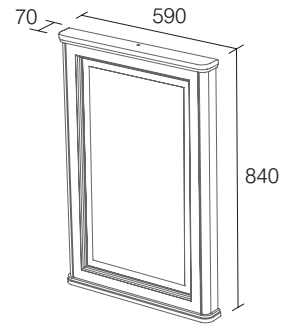

Illuminated Mirror
cotton white LA2010 £407