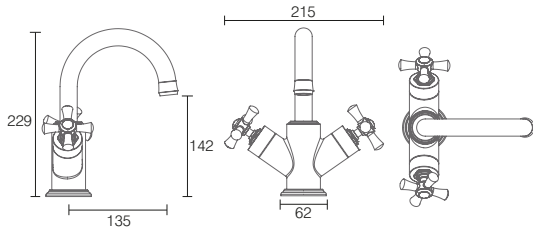

YORK TAPS

Basin Mixer with Click Waste
chrome LA1009 £191.50