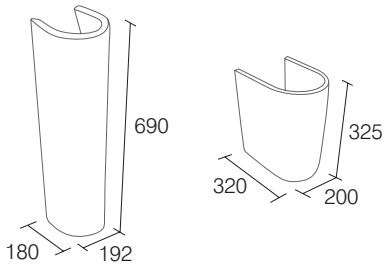

Bayswater Pedestals
pedestal **LA9104**   **£134.50**
semi pedestal **LA9105**   **£157.50**