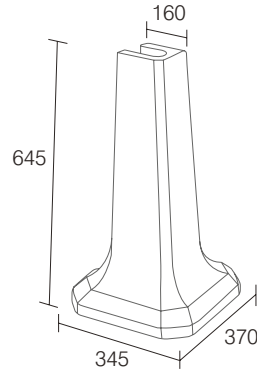

BLOOMSBURY SANITARYWARE

600mm Basin
 1 tap hole **LA9111** **£283**
 2 tap hole **LA9112** **£283**

Pedestal
 white **LA9115** **£157.50**

Soft Close Toilet Seat
 gloss white **LA9140** **£115.50**
 black veneer **LA9139** **£115.50**
 pale oak **LA9147** **£115.50**