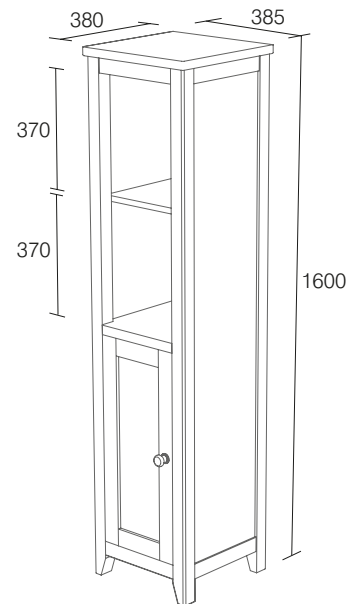

Tallboy Unit

pale oak **LA13048** **£760**
cobblestone **LA13049** **£645**
cotton white **LA13055** **£645**