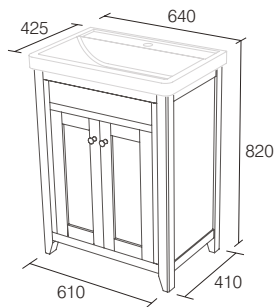

600mm Freestanding Basin Unit

pale oak **LA13041** **£705**
cobblestone **LA13042** **£645**
cotton white **LA13053** **£645**
(excludes basin)