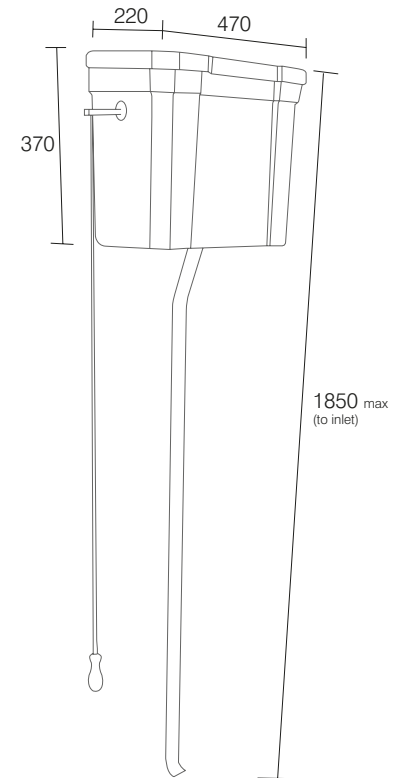

High Level Cistern 6L & Pipe/Fittings Kit
cistern **LA9118**   **£151.50**
chrome pipe kit & cistern fittings **LA9145**   **£434**