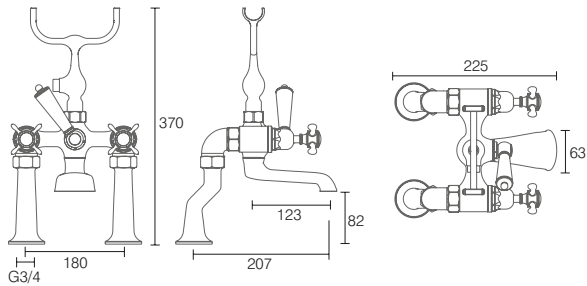

Bath Shower Mixer
chrome LA1018 £339

STAND PIPES & SHROUDS

See page 89 for the full range of bath wastes, stand pipes and shrouds.