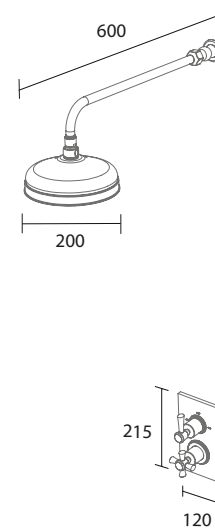

York Concealed Single Function Shower System
chrome LA3008 £486