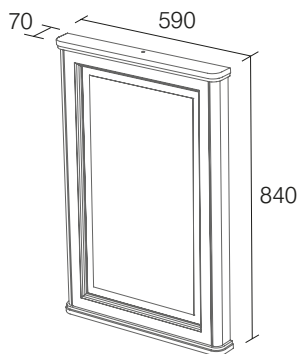

Corner Post

W50mm x H600mm x D50mm
cotton white LA5001 £45.30
cobblestone LA5002 £45.30

MIRRORS & LIGHTING

Illuminated Mirror

pale oak **LA2012** **£442**
 cobblestone **LA2011** **£407**
 cotton white **LA2013** **£407**