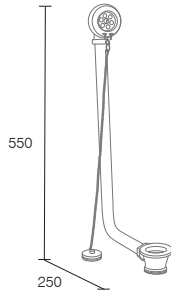

BATH WASTES & STAND PIPES

Exposed Chain Waste

W250mm x H550mm
1½" waste
chrome

LA17001

£102.50