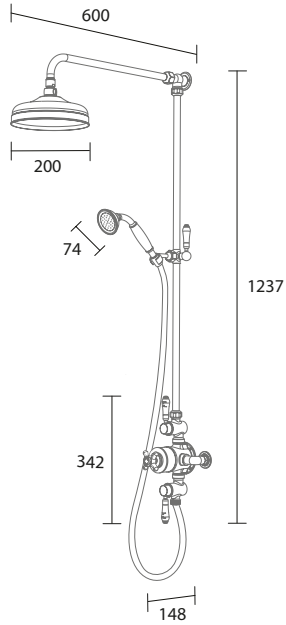

Clifton Exposed Single Function Shower System
chrome LA3002 £595

Clifton Concealed Dual Function Shower System
chrome LA3003 £595

Clifton Concealed Single Function Shower System
chrome LA3004 £486

YORK SHOWERS