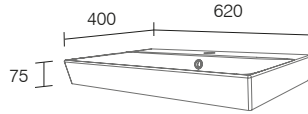

600mm Ceramic Basin

ceramic LA13080 £324