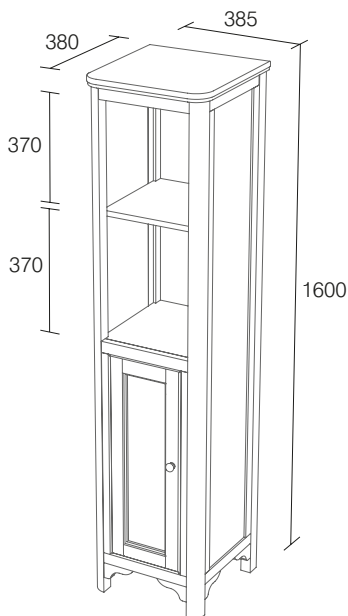

LANGHAM FURNITURE

600mm Freestanding Basin Unit
cotton white LA13022 £645
(excludes basin)

600mm Basin
white LA13021 £174

Illuminated Mirror
cotton white LA2010 £407

Tallboy Unit
cotton white LA13023 £645