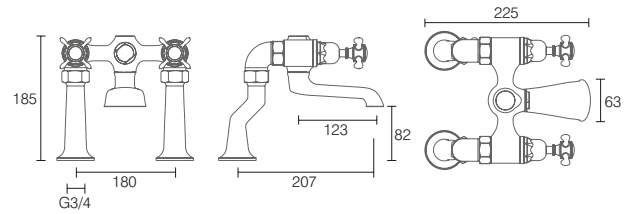

Bath Filler
chrome LA1017 £225.50