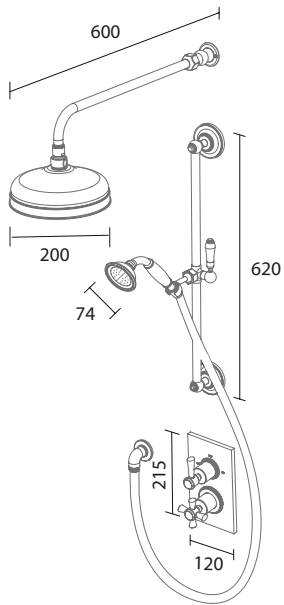

York Concealed Dual Function Shower System
chrome LA3007 £595