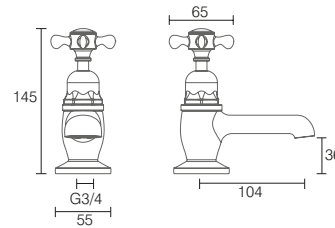

CLIFTON TAPS

Basin Mixer with Pop Up Waste
chrome LA1016 £169

Bath Filler
chrome LA1017 £225.50

Basin Taps (pair)
chrome LA1014 £101

Bath Taps (pair)
chrome LA1015 £112.50

Bath Shower Mixer
chrome LA1018 £339