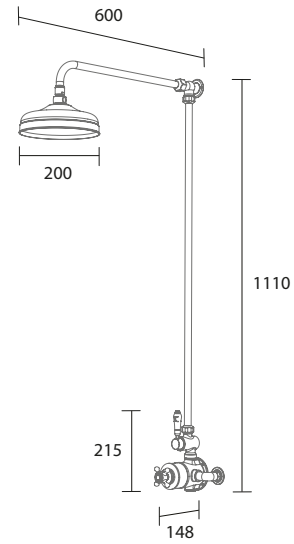

Clifton Exposed Single Function Shower System
chrome LA3002 £595

Clifton Concealed Dual Function Shower System
chrome LA3003 £595

Clifton Concealed Single Function Shower System
chrome LA3004 £486

YORK SHOWERS