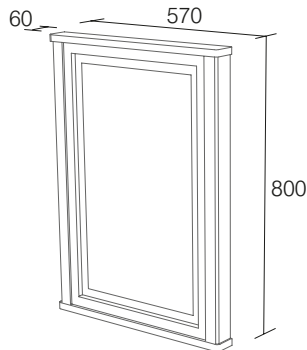

Illuminated Mirror

pale oak **LA2012** **£442**
cobblestone **LA2011** **£407**
cotton white **LA2013** **£407**