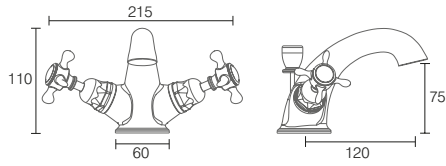

CLIFTON TAPS

Basin Mixer with Pop Up Waste
chrome LA1016 £169