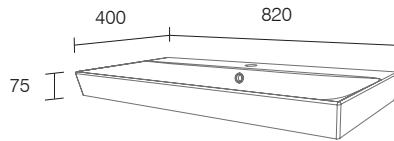

800mm Ceramic Basin

ceramic LA13081 £432