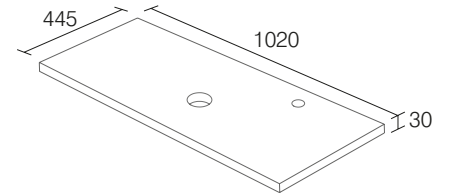

1000mm Worktops

pre cut with single right hand taphole
honed granite **LA13045** **£350**
honed marble **LA13046** **£350**