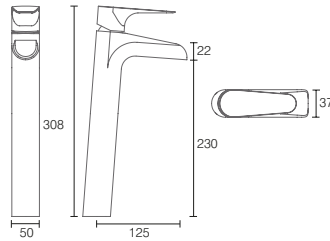

Tall Open Spout Basin Mixer with Click Waste*
chrome LA1002 £191.50