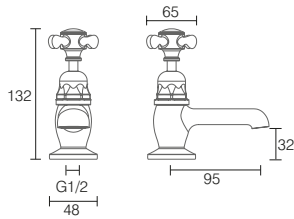

Basin Taps (pair)
chrome LA1014 £101