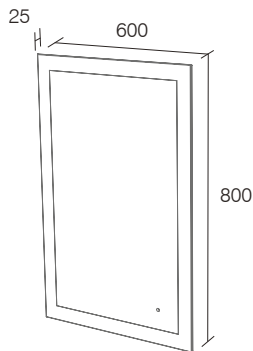

Illuminated Slim Mirror

mirror **LA2021** **£351**