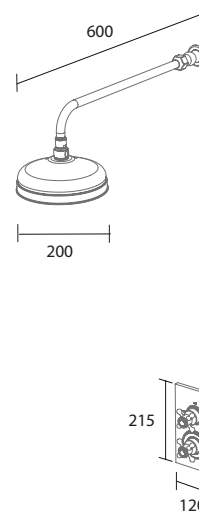

Clifton Exposed Single Function Shower System
chrome LA3002 £595

Clifton Concealed Dual Function Shower System
chrome LA3003 £595

Clifton Concealed Single Function Shower System
chrome LA3004 £486

YORK SHOWERS