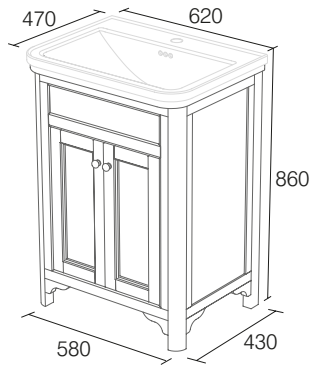

LANGHAM FURNITURE

600mm Freestanding Basin Unit
cotton white LA13022 £645
(excludes basin)