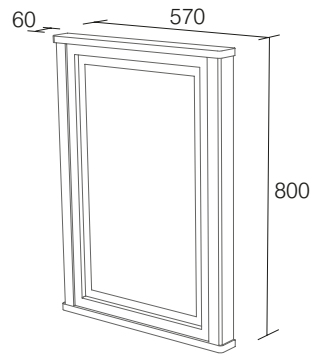

ARTISAN FURNITURE

600mm Freestanding Basin Unit
pale oak **LA13006** **£760**
(excludes basin)

650mm Basin
white **LA13001** **£174**

Mirror Cabinet
pale oak **LA13050** **£407**

Illuminated Mirror
pale oak **LA2012** **£442**