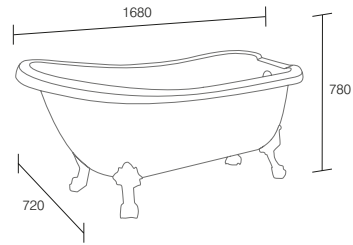

1700mm Single Ended Slipper Bath

W1680mm x H780mm x D720mm **LA16004** **£865**

undrilled tap deck
water capacity 185 litres to overflow
weight (unfilled) 40 kilograms
material double skinned 4mm acrylic with resin reinforcement