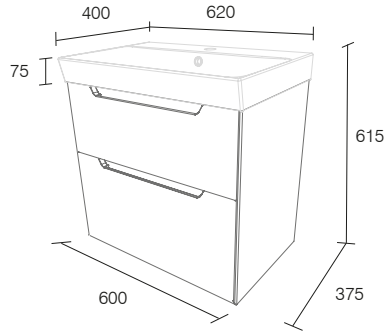

MONOGRAPH FURNITURE

600mm Wall Mounted Basin Unit

white LA13082 £540
light clay LA13083 £540
(excludes basin)

600mm Ceramic Basin

ceramic LA13080 £324