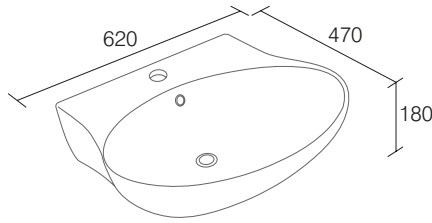

620mm Basin
1 tap hole **LA9102**   **£210**