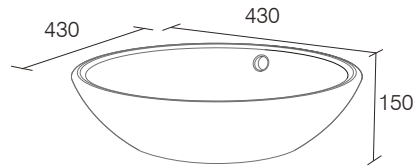

600mm Underslung Basin

ceramic **LA13004** **£162**

MARLBOROUGH FURNITURE

1000mm Freestanding Basin Unit

pale oak **LA13043** **£1,130**
 cobblestone **LA13044** **£1,020**
 cotton white **LA13054** **£1,020**
 (excludes worktop & basin)