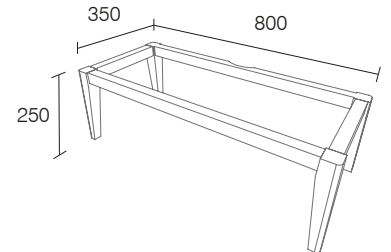

800mm Optional Legset

white LA13088 £189
light clay LA13089 £189