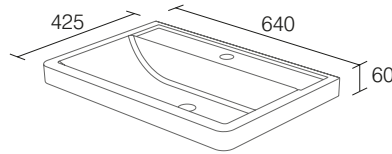

650mm Basin

white **LA13001** **£174**