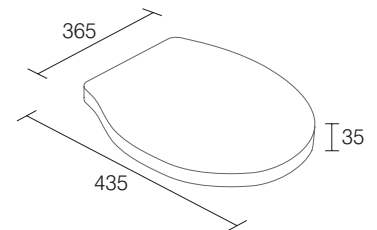

Back to Wall WC
white **LA9109** **£292**

Wall Hung WC
white **LA9108** **£339**
frame hole centres 180mm

Close Coupled WC
white **LA9106** **£379**

Close Coupled Cistern
white **LA9107** **£261**

Thermoset Soft Close Toilet Seat
white **LA9110** **£116.50**