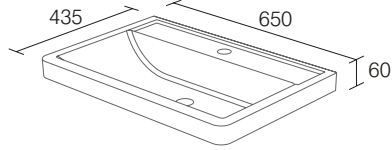

650mm Basin
white **LA13001** **£174**