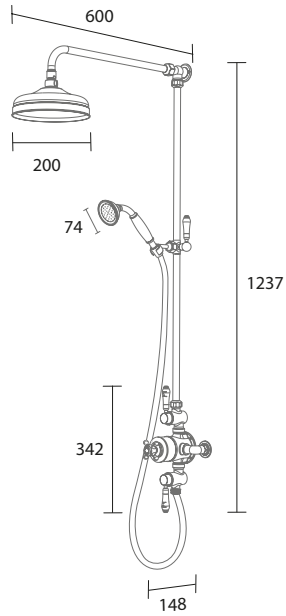

CLIFTON SHOWERS

Clifton Exposed Dual Function Shower System
chrome LA3001 £650