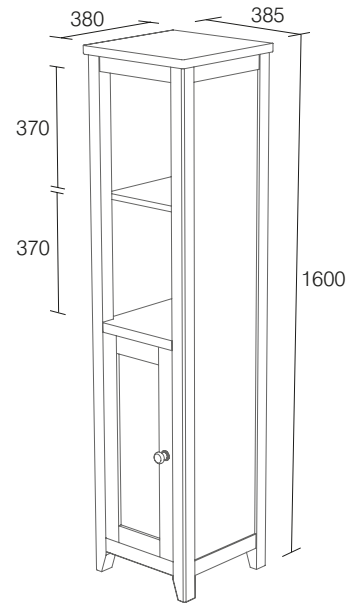

ARTISAN FURNITURE

600mm Freestanding Basin Unit
pale oak **LA13006** **£760**
(excludes basin)

650mm Basin
white **LA13001** **£174**

Mirror Cabinet
pale oak **LA13050** **£407**

Illuminated Mirror
pale oak **LA2012** **£442**