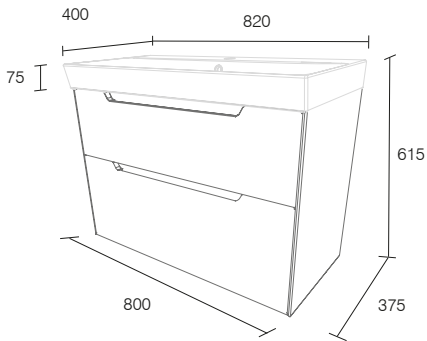

800mm Wall Mounted Basin Unit

white LA13086 £595
light clay LA13087 £595
(excludes basin)