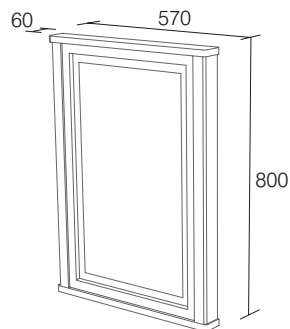

MIRRORS & LIGHTING

Illuminated Mirror

pale oak **LA2012** **£442**
cobblestone **LA2011** **£407**
cotton white **LA2013** **£407**