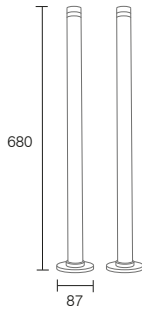

Stand Pipes

W87mm x H680mm
chrome

LA17003

£297