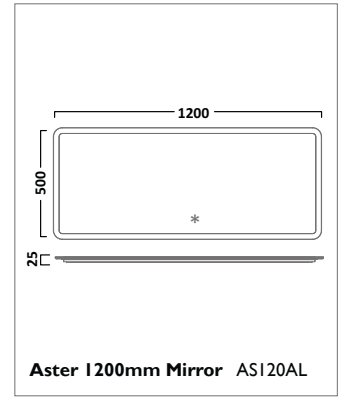

MIRRORS

* The position of the infrared sensor is indicated on each mirror with this symbol