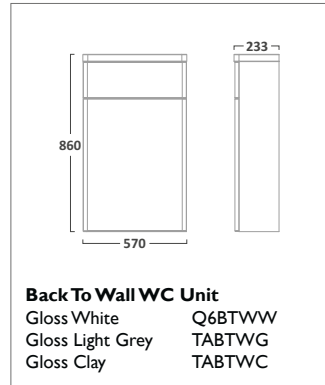

600mm Freestanding Unit
Gloss White CM600FW
Gloss Light Grey CM600FG
Gloss Clay CM600FC