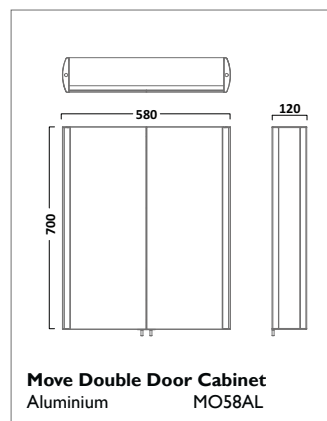

CABINETS

* The position of the infrared sensor is indicated on each cabinet with this symbol
For further technical information visit www.tavistock-bathrooms.co.uk