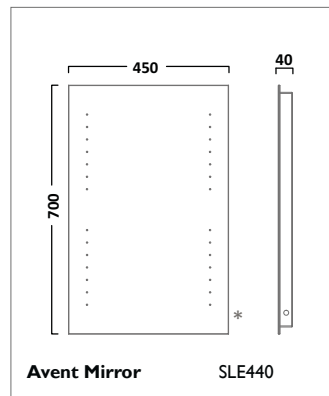

MIRRORS

* The position of the infrared sensor is indicated on each mirror with this symbol