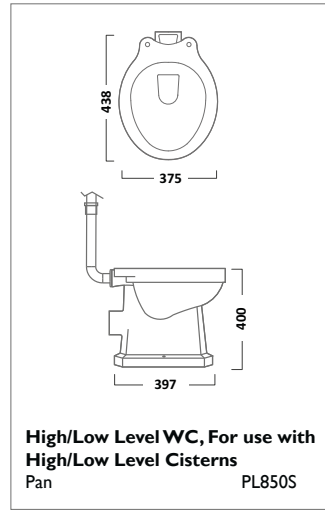

Back To Wall WC
Pan BTW850S

Soft Close Wood WC Seat
Gloss White TS850WSC

Soft Close Wood WC Seat
Solid Oak TS850NOSC

VITORIA SANITARYWARE

ION SANITARYWARE

Q60 SANITARYWARE

VIBE SANITARYWARE

460mm Ceramic Basin
1 Tap Hole SB745S