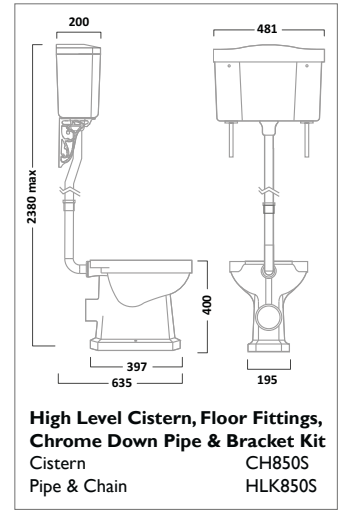

Back To Wall WC
Pan BTW850S

Soft Close Wood WC Seat
Gloss White TS850WSC

Soft Close Wood WC Seat
Solid Oak TS850NOSC

VITORIA SANITARYWARE

ION SANITARYWARE

Q60 SANITARYWARE

VIBE SANITARYWARE

460mm Ceramic Basin
1 Tap Hole SB745S