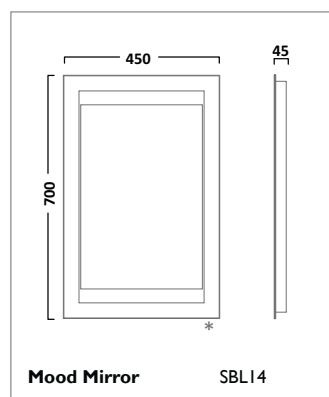

MIRRORS

* The position of the infrared sensor is indicated on each mirror with this symbol