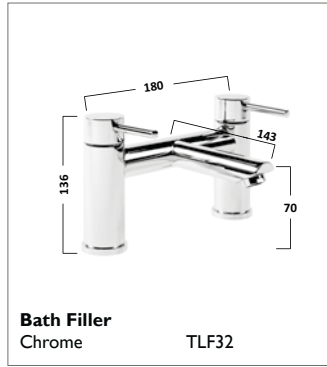

STRIKE TAPS

LIFT TAPS

BLAZE TAPS

SIREN TAPS

INDEX TAPS