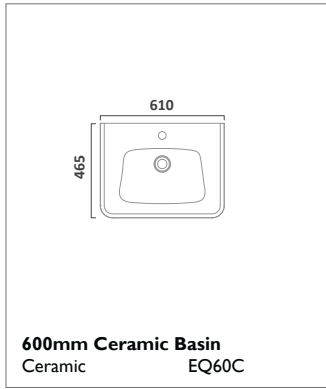

EQUATE FURNITURE

600mm Ceramic Basin
Ceramic EQ60C

600mm Wall Mounted Unit
Gloss White EQ600W
White/Grey Oak EQ600WA

600mm Freestanding Unit
Gloss White EQ6FW
White/Grey Oak EQ6FWA

330mm Storage Unit
Gloss White EQ3CW
White/Grey Oak EQ3CWA