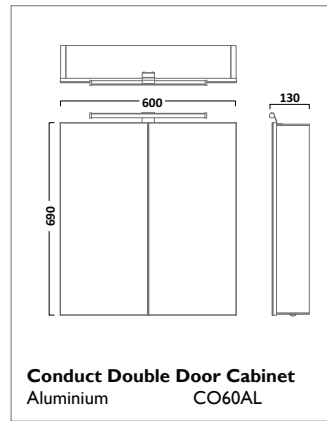

CABINETS

* The position of the infrared sensor is indicated on each cabinet with this symbol
For further technical information visit www.tavistock-bathrooms.co.uk