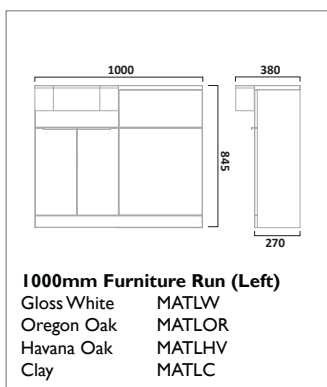

MATCH FURNITURE

1000mm Isocast Basin (Left)
Isocast MA1BL

1000mm Furniture Run (Left)
Gloss White MATLW
Oregon Oak MATLOR
Havana Oak MATLHV
Clay MATLCL

1000mm Isocast Basin (Right)
Isocast MA1BR

1000mm Furniture Run (Right)
Gloss White MATRW
Oregon Oak MATROR
Havana Oak MATRHV
Clay MATRC