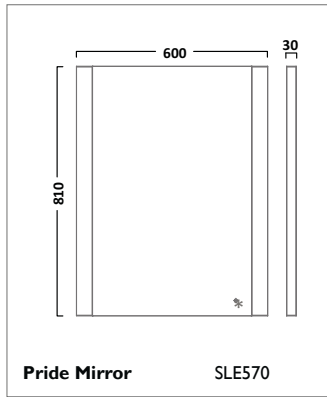

MIRRORS

* The position of the infrared sensor is indicated on each mirror with this symbol