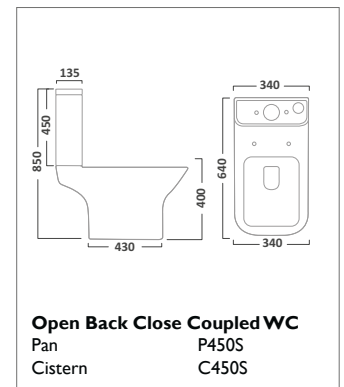

AGENDA SANITARYWARE

600mm Ceramic Basin
I Tap Hole SB356S

700mm Ceramic Basin
I Tap Hole SB357S

800mm Ceramic Basin
I Tap Hole SB358S

Pedestal
Ceramic PE350S

Semi Pedestal
Ceramic SMP305S

Close Coupled WC
Pan P350S
Cistern C350S