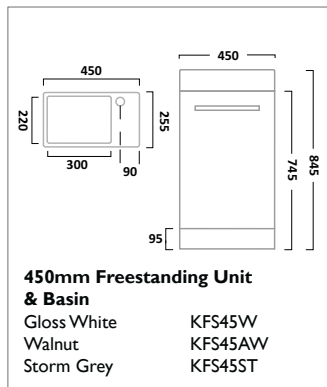

500mm Freestanding Unit
Gloss White CM500FW
Gloss Light Grey CM500FG
Gloss Clay CM500FC

560mm Freestanding Unit & Basin
Gloss White K56FW
Walnut K56FAW
Storm Grey K56FST