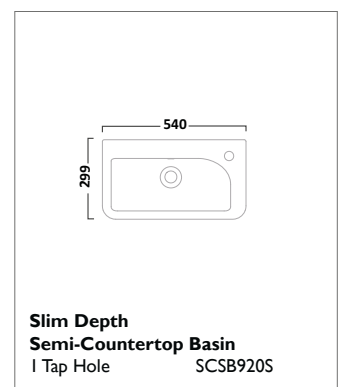

Back To Wall WC Unit
Gloss White OPBTW50W

SEQUENCE FURNITURE

450mm Ceramic Basin
Ceramic SQ450BC

450mm Cloakroom Unit
Gloss White SQ450FW
Gloss Light Grey SQ450FG
Gloss Clay SQ450FC

ORBIT SANITARYWARE

STRUCTURE SANITARYWARE