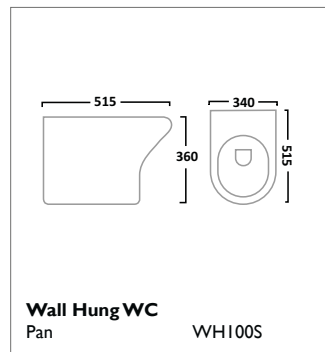

Back To Wall WC
Pan BTW850S

Soft Close Wood WC Seat
Gloss White TS850WSC

Soft Close Wood WC Seat
Solid Oak TS850NOSC

VITORIA SANITARYWARE

ION SANITARYWARE

Q60 SANITARYWARE

VIBE SANITARYWARE

460mm Ceramic Basin
1 Tap Hole SB745S