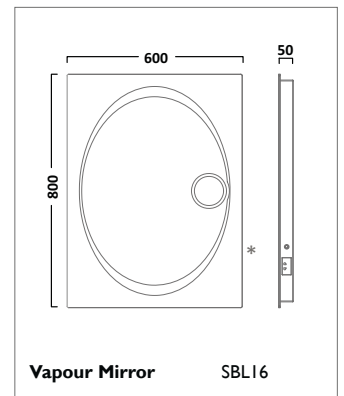

MIRRORS

* The position of the infrared sensor is indicated on each mirror with this symbol