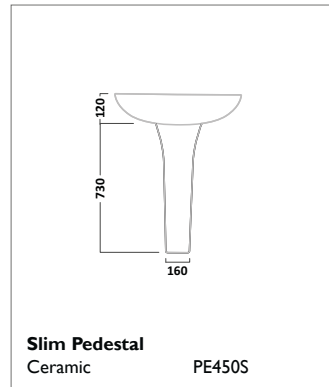

AGENDA SANITARYWARE

600mm Ceramic Basin
I Tap Hole SB356S

700mm Ceramic Basin
I Tap Hole SB357S

800mm Ceramic Basin
I Tap Hole SB358S

Pedestal
Ceramic PE350S

Semi Pedestal
Ceramic SMP305S

Close Coupled WC
Pan P350S
Cistern C350S