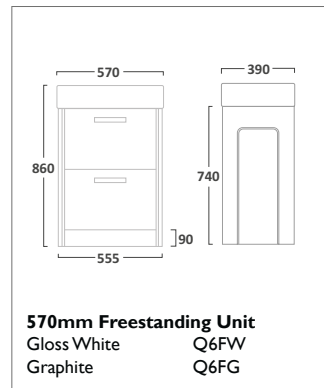

570mm Wall Mounted Unit
Gloss White Q600W
Graphite Q600G

570mm Freestanding Unit
Gloss White Q6FW
Graphite Q6FG

Back To Wall WC Unit
Gloss White Q6BTWW
Graphite Q6BTWG

IMPACT FURNITURE

600mm Ceramic Basin
Ceramic IM60C