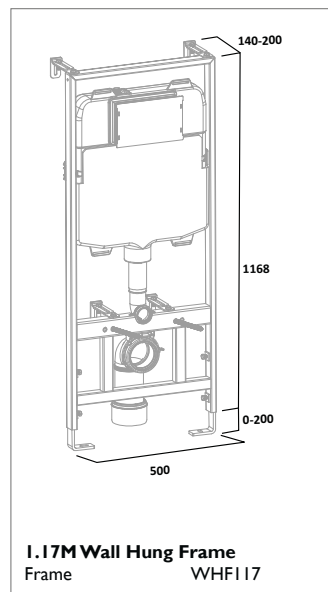

1.17M Wall Hung Frame
Frame WHF117