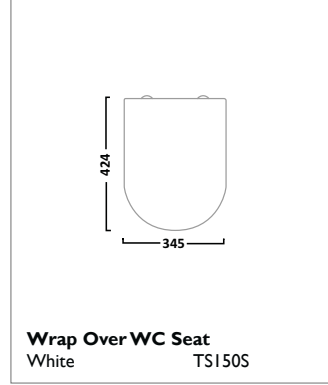

Comfort Height Back To Wall WC
Pan BTWC100S

Standard Depth Semi-Countertop Basin
1 Tap Hole SCSB100S

Wrap Over WC Seat
White TS150S