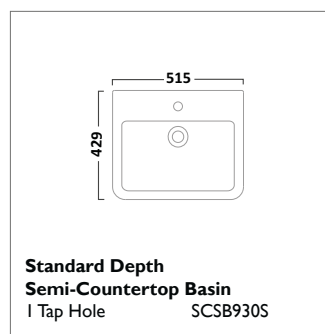

Back To Wall WC
Pan BTW850S

Soft Close Wood WC Seat
Gloss White TS850WSC

Soft Close Wood WC Seat
Solid Oak TS850NOSC

VITORIA SANITARYWARE

ION SANITARYWARE

Q60 SANITARYWARE

VIBE SANITARYWARE

460mm Ceramic Basin
1 Tap Hole SB745S