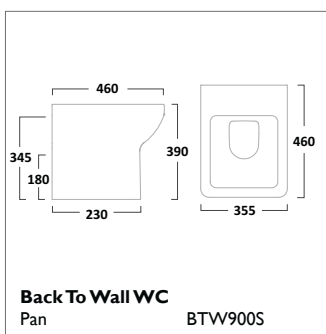

Back To Wall WC
Pan BTW850S

Soft Close Wood WC Seat
Gloss White TS850WSC

Soft Close Wood WC Seat
Solid Oak TS850NOSC

VITORIA SANITARYWARE

ION SANITARYWARE

Q60 SANITARYWARE

VIBE SANITARYWARE

460mm Ceramic Basin
1 Tap Hole SB745S