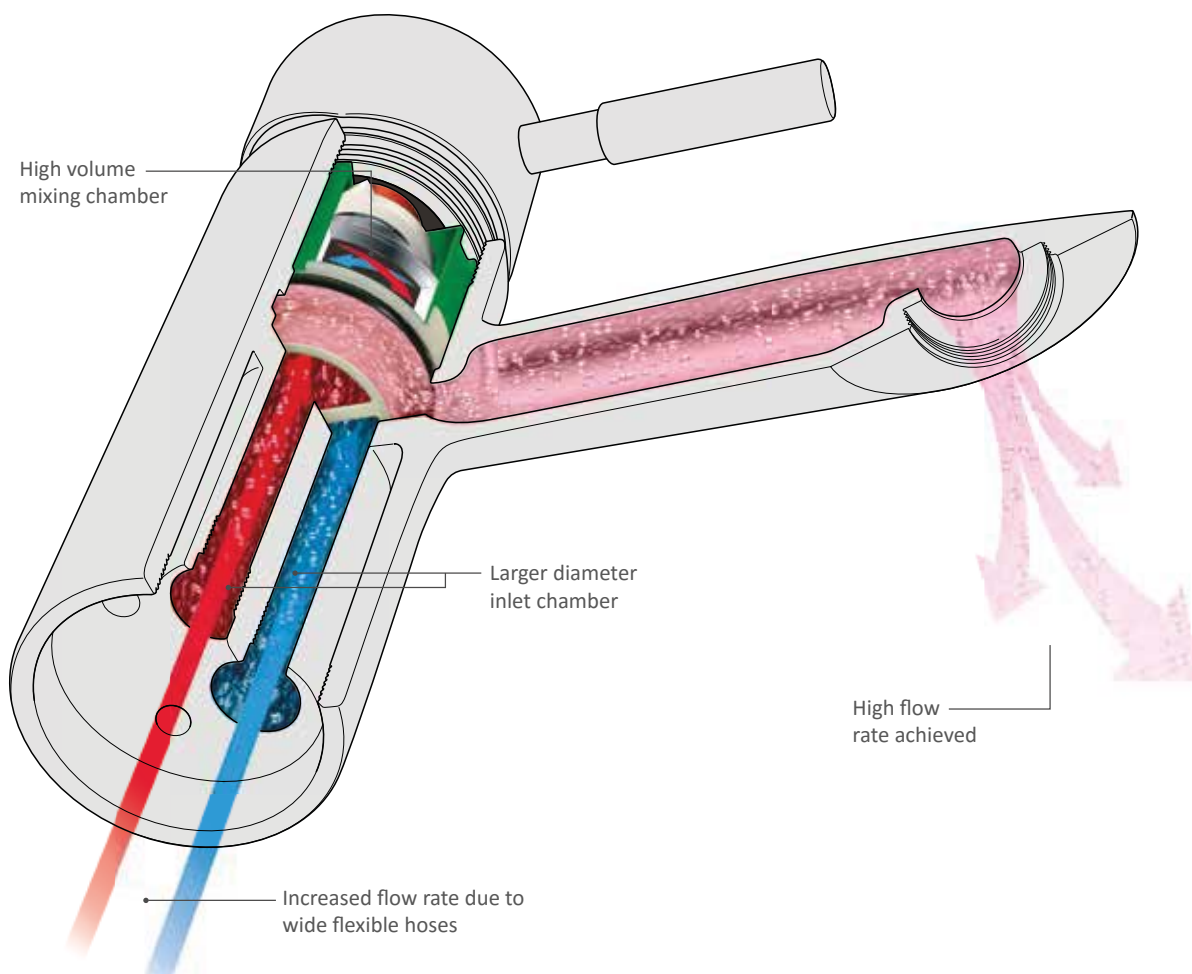

DESIGN DETAIL

Tap Operating Pressure

Plumbing systems can sometimes suffer from poor flow rates. The UK is unique in that many homes are still using the more traditional, low pressure gravity fed plumbing systems which are most commonly found in older properties.

European manufacturers tend to design taps suitable for more modern plumbing systems which can often cause problems when installed in a typical UK home, resulting in a disappointing flow rate when using the taps.

Tavistock's in-house design team have recognised this problem and engineered our taps so that all of them are suitable for use with both high and low pressure systems. Most of our taps operate at 0.1bar or above (0.1bar is equal to 1 metre head of water). In plumbing terms this means, for a gravity fed system, if the base height of your water tank is 1m above a tap, then you will have 0.1bar of water pressure at the tap.

If you are unsure, we recommend you seek advice from your plumber who will advise you on the plumbing system you have and the likely water pressures it can achieve. If pressures are too low even for our low pressure taps, you will be able to increase your water pressure using a suitable water pump, and again either your retailer or plumber can advise you on this. Please note that all of our taps are also suitable for high pressure plumbing systems.