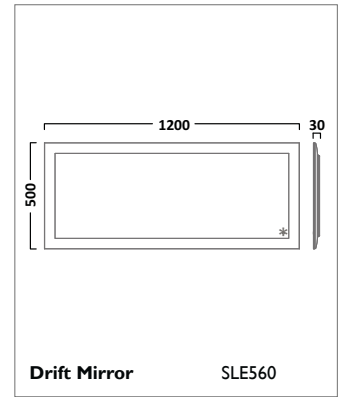

MIRRORS

* The position of the infrared sensor is indicated on each mirror with this symbol