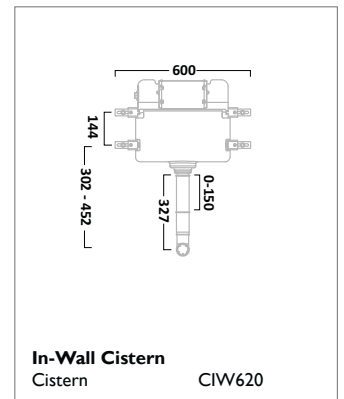

In-Wall Cistern
Cistern CIW620