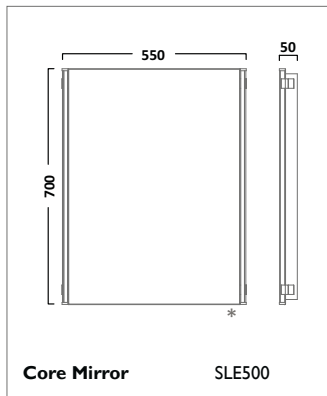

MIRRORS

* The position of the infrared sensor is indicated on each mirror with this symbol