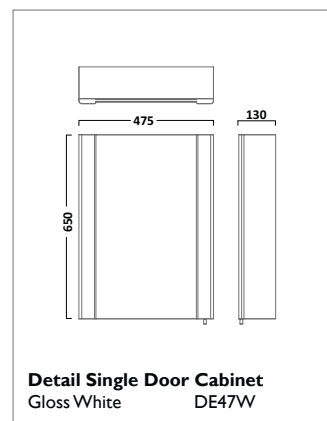

CABINETS

* The position of the infrared sensor is indicated on each cabinet with this symbol
For further technical information visit www.tavistock-bathrooms.co.uk