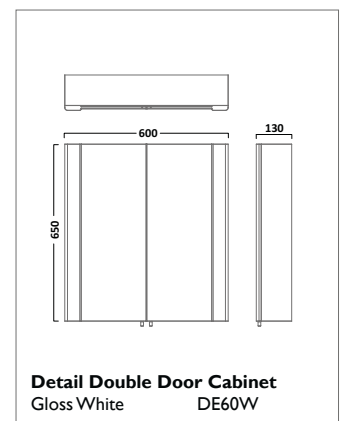

CABINETS

* The position of the infrared sensor is indicated on each cabinet with this symbol
For further technical information visit www.tavistock-bathrooms.co.uk