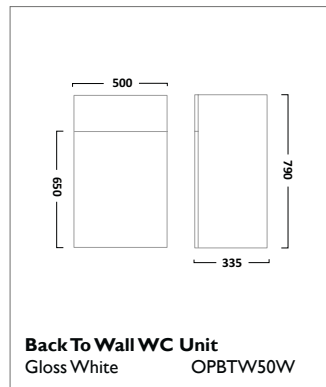

Back To Wall WC Unit
Gloss White OPBTW50W