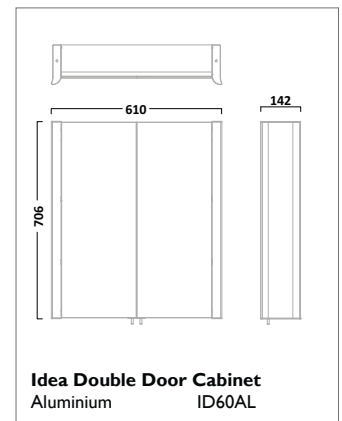

CABINETS

* The position of the infrared sensor is indicated on each cabinet with this symbol
For further technical information visit www.tavistock-bathrooms.co.uk