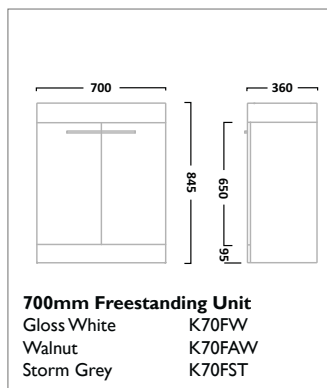

450mm Freestanding Unit & Basin
Gloss White KFS45W
Walnut KFS45AW
Storm Grey KFS45ST