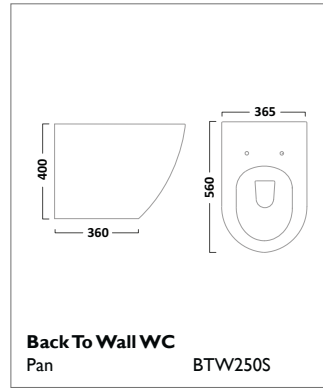

ORBIT SANITARYWARE