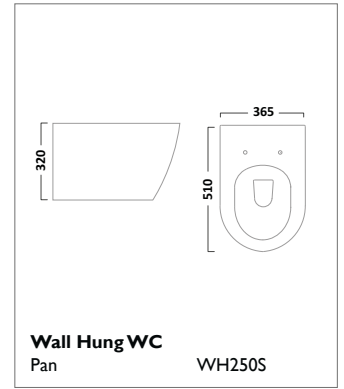

ORBIT SANITARYWARE