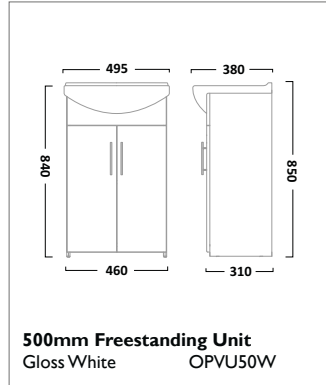

SWIFT FURNITURE

OPAL FURNITURE

SEQUENCE FURNITURE