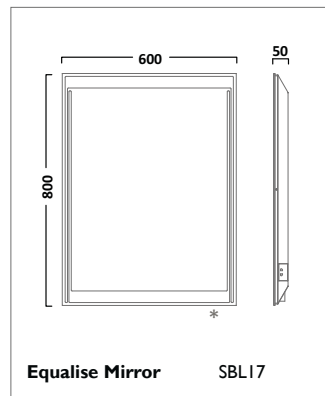

MIRRORS

* The position of the infrared sensor is indicated on each mirror with this symbol