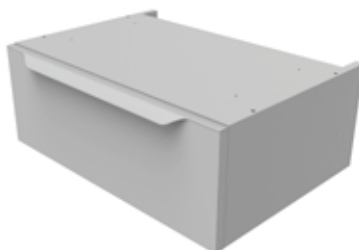

Isocast Worktops

50(h) x 425(d)mm

600mm(w)	AT600W	£172.00
900mm(w)	AT900W	£205.50
1200mm(w)	AT1200W	£261.00

600mm Drawer Unit (with cut-out)

600(w) x 225(h) x 425(d)mm

Light Java	ATD600LJ	£272.00
Dark Java	ATD600DJ	£272.00