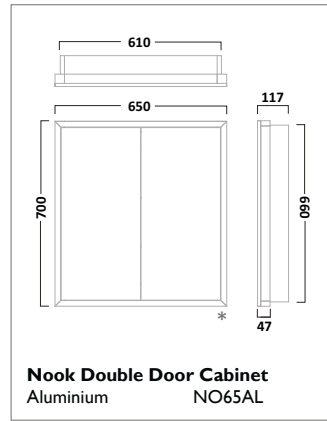

CABINETS

* The position of the infrared sensor is indicated on each cabinet with this symbol
For further technical information visit www.tavistock-bathrooms.co.uk