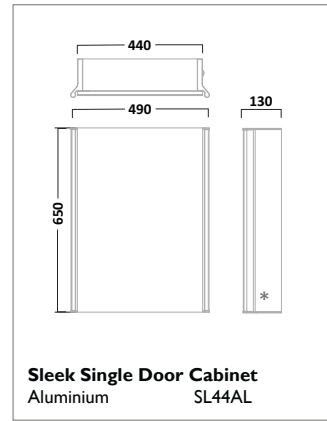

CABINETS

* The position of the infrared sensor is indicated on each cabinet with this symbol
For further technical information visit www.tavistock-bathrooms.co.uk