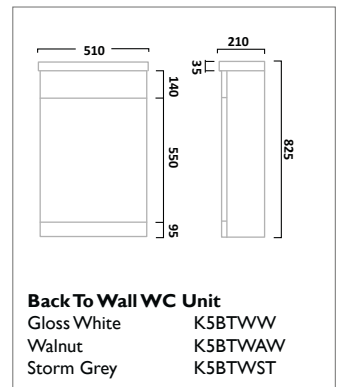

Back To Wall WC Unit
Gloss White K5BTWW
Walnut K5BTWAW
Storm Grey K5BTWST