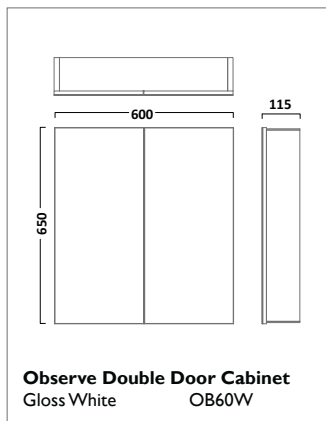

CABINETS

* The position of the infrared sensor is indicated on each cabinet with this symbol
For further technical information visit www.tavistock-bathrooms.co.uk