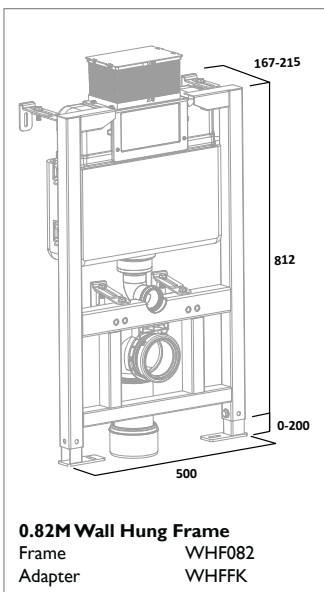

1.17M Wall Hung Frame
Frame WHF117

WALL HUNG FRAMES

0.82M Wall Hung Frame
Frame WHF082
Adapter WHFFK