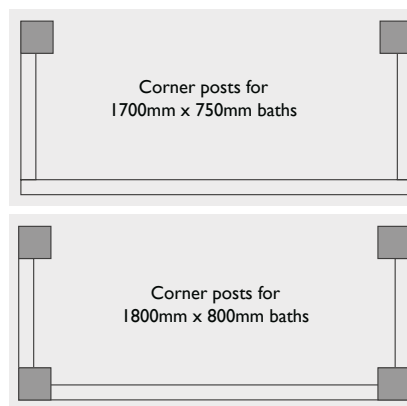

Mirror	ILL6MIR	£183.50
Frame	VT55MFDGM	£108.00
		£291.50

A corner post enables panels to be adapted for use with 1800 x 800mm or 1700 x 750mm baths as shown:

1700mm Bath Panel
1695(w) x 500(h) x 22(d)mm