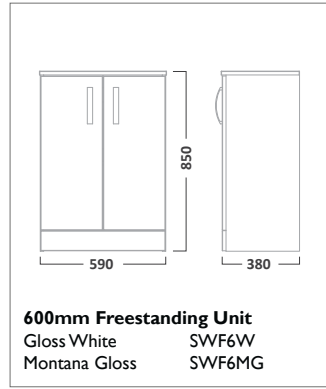

600mm Freestanding Unit
Gloss White SWF6W
Montana Gloss SWF6MG