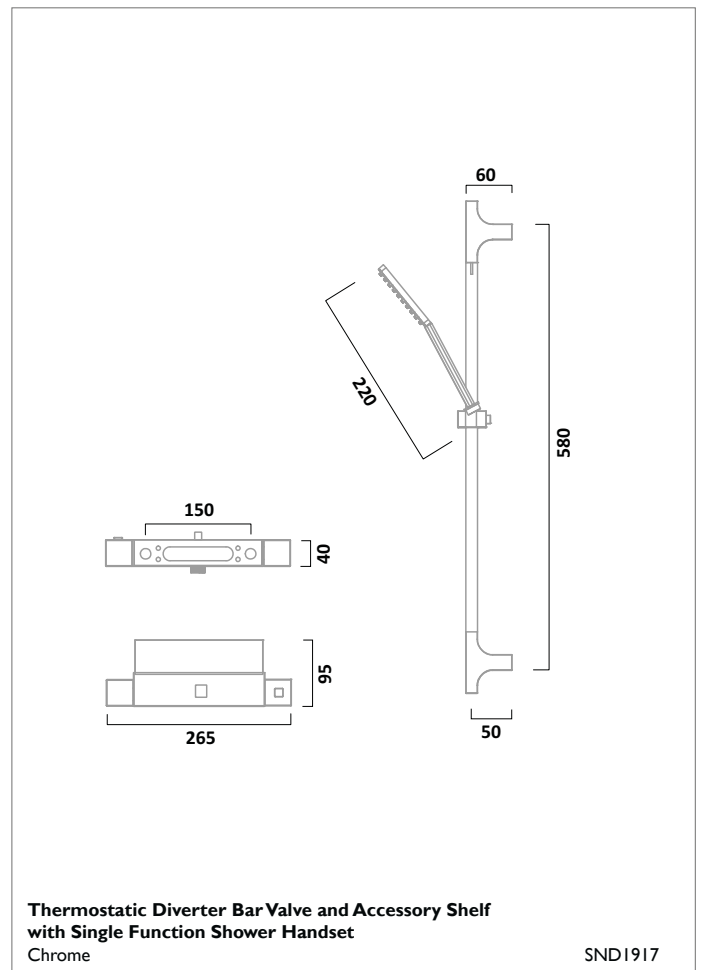

INDEX SHOWERS