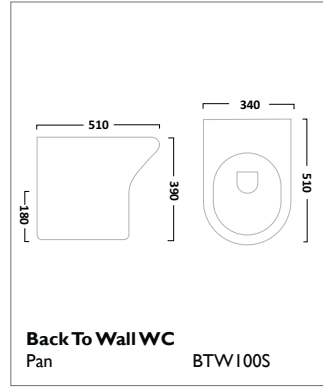

Wall Hung WC
Pan WH100S