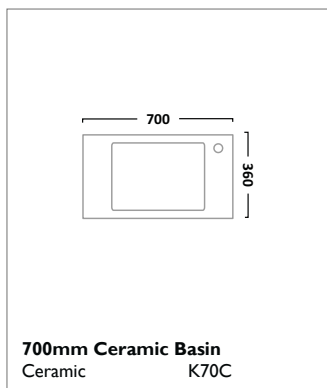

450mm Wall Mounted Unit & Basin
Gloss White KWM45W
Walnut KWM45AW
Storm Grey KWM45ST