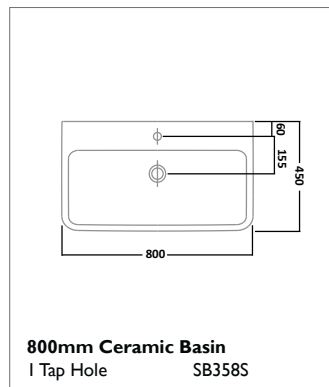

AGENDA SANITARYWARE

600mm Ceramic Basin
I Tap Hole SB356S

700mm Ceramic Basin
I Tap Hole SB357S

800mm Ceramic Basin
I Tap Hole SB358S

Pedestal
Ceramic PE350S

Semi Pedestal
Ceramic SMP305S

Close Coupled WC
Pan P350S
Cistern C350S