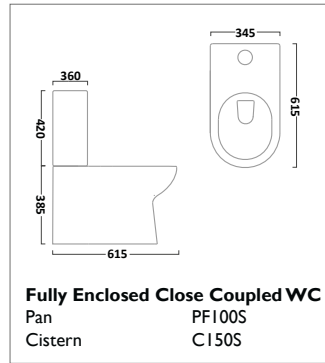

Back To Wall WC
Pan BTW850S

Soft Close Wood WC Seat
Gloss White TS850WSC

Soft Close Wood WC Seat
Solid Oak TS850NOSC

VITORIA SANITARYWARE

ION SANITARYWARE

Q60 SANITARYWARE

VIBE SANITARYWARE

460mm Ceramic Basin
1 Tap Hole SB745S