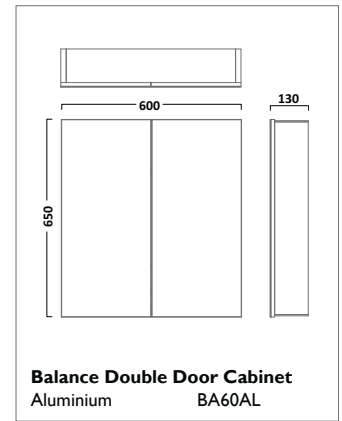

CABINETS

* The position of the infrared sensor is indicated on each cabinet with this symbol
For further technical information visit www.tavistock-bathrooms.co.uk