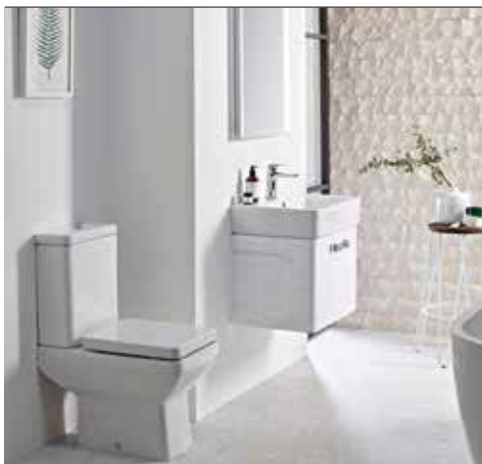

Coordinating WCs

The Q60 furniture range also has coordinating WCs.
See pages 114 - 117 to complete the look of your new Q60 bathroom