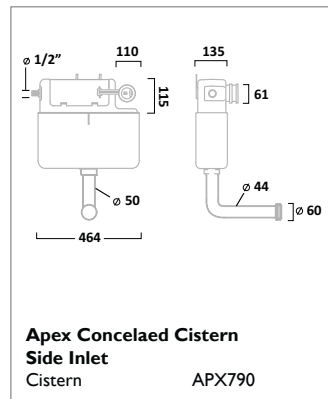

Wall Hung WC
Pan WH100S

Soft Close Thermostet WC Seat
White T100WSC

Wrap Over WC Seat
White TS150S

Standard Depth Semi-Countertop Basin
1 Tap Hole SCSB100S

CISTERNS

Vortex Concealed Cistern
Bottom Inlet Cistern VOR790