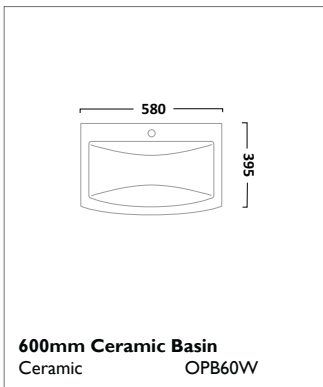

500mm Ceramic Basin
Ceramic OPB50W

600mm Freestanding Unit
Gloss White OPVU60W

600mm Ceramic Basin
Ceramic OPB60W