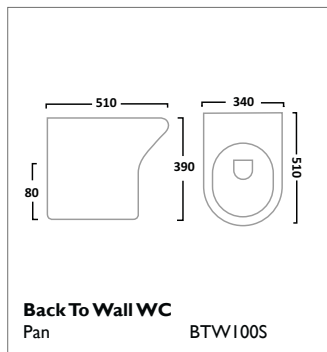

Back To Wall WC
Pan BTW850S

Soft Close Wood WC Seat
Gloss White TS850WSC

Soft Close Wood WC Seat
Solid Oak TS850NOSC

VITORIA SANITARYWARE

ION SANITARYWARE

Q60 SANITARYWARE

VIBE SANITARYWARE

460mm Ceramic Basin
1 Tap Hole SB745S