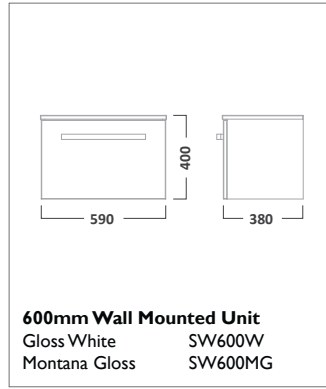

600mm Freestanding Unit
Gloss White SWF6W
Montana Gloss SWF6MG

600mm Wall Mounted Unit
Gloss White SW600W
Montana Gloss SW600MG