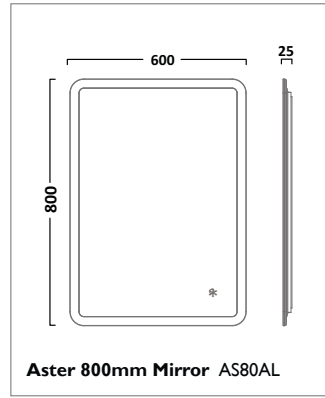

MIRRORS

* The position of the infrared sensor is indicated on each mirror with this symbol