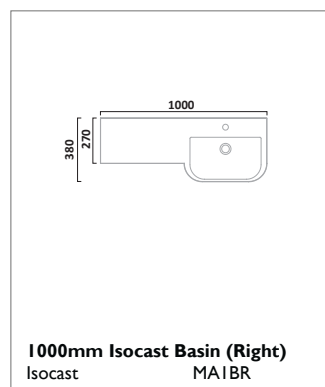

MATCH FURNITURE

1000mm Isocast Basin (Left)
Isocast MA1BL

1000mm Furniture Run (Left)
Gloss White MATLW
Oregon Oak MATLOR
Havana Oak MATLHV
Clay MATLCL

1000mm Isocast Basin (Right)
Isocast MA1BR

1000mm Furniture Run (Right)
Gloss White MATRW
Oregon Oak MATROR
Havana Oak MATRHV
Clay MATRC