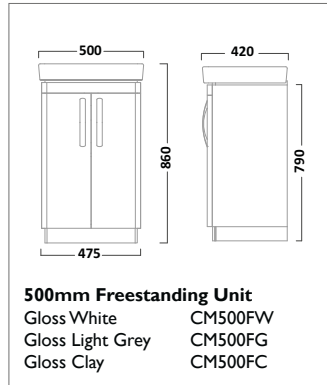

600mm Wall Mounted Unit
Gloss White CM600W
Gloss Light Grey CM600WG
Gloss Clay CM600WC