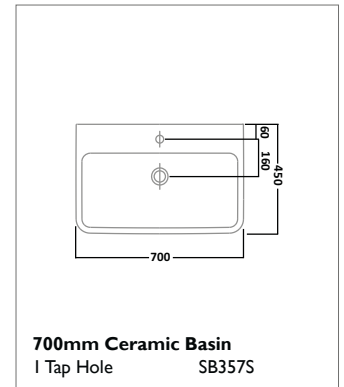

AGENDA SANITARYWARE

600mm Ceramic Basin
I Tap Hole SB356S

700mm Ceramic Basin
I Tap Hole SB357S

800mm Ceramic Basin
I Tap Hole SB358S

Pedestal
Ceramic PE350S

Semi Pedestal
Ceramic SMP305S

Close Coupled WC
Pan P350S
Cistern C350S