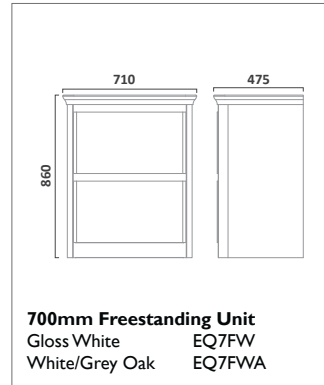

600mm Freestanding Unit
Gloss White EQ6FW
White/Grey Oak EQ6FWA

700mm Freestanding Unit
Gloss White EQ7FW
White/Grey Oak EQ7FWA