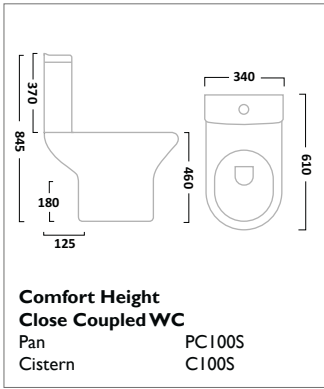

MICRA SANITARYWARE