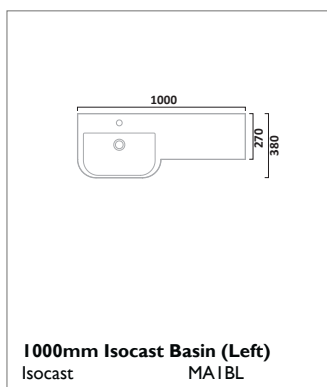

MATCH FURNITURE

1000mm Isocast Basin (Left)
Isocast MA1BL

1000mm Furniture Run (Left)
Gloss White MATLW
Oregon Oak MATLOR
Havana Oak MATLHV
Clay MATLCL

1000mm Isocast Basin (Right)
Isocast MA1BR

1000mm Furniture Run (Right)
Gloss White MATRW
Oregon Oak MATROR
Havana Oak MATRHV
Clay MATRC