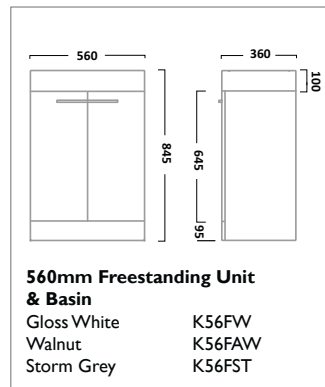

Back To Wall WC Unit
Gloss White Q6BTWW
Gloss Light Grey TABTWG
Gloss Clay TABTWC

Back To Wall WC Unit
Gloss White K5BTWW
Walnut K5BTWAW
Storm Grey K5BTWST

560mm Freestanding Unit & Basin
Gloss White K56FW
Walnut K56FAW
Storm Grey K56FST