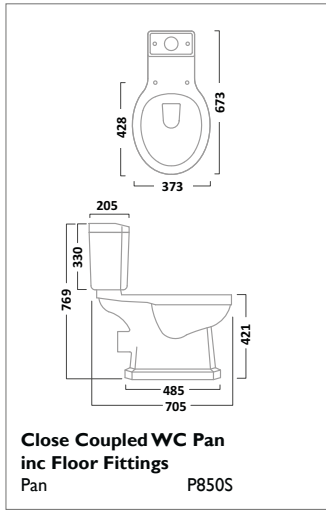

Back To Wall WC
Pan BTW850S

Soft Close Wood WC Seat
Gloss White TS850WSC

Soft Close Wood WC Seat
Solid Oak TS850NOSC

VITORIA SANITARYWARE

ION SANITARYWARE

Q60 SANITARYWARE

VIBE SANITARYWARE

460mm Ceramic Basin
1 Tap Hole SB745S