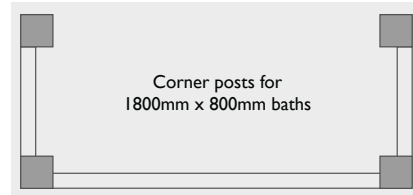

Ethos Bath Panel Collection

The contemporary pared down design of the Ethos panel will add the perfect finishing touch to your bathroom.

Manufactured from 12mm MDF, high quality real wood veneer or painted finish, sealed with a moisture resistant coating, supplied in 1700mm & 700mm lengths, white finish also available in 1800mm length. Bath panel height 515mm including 5mm lip