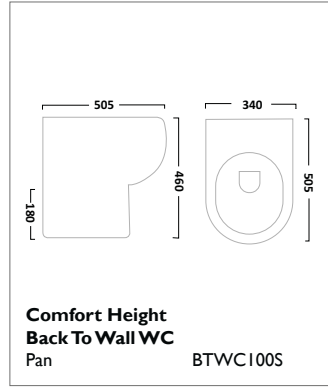

MICRA SANITARYWARE

CISTERNS

WALL HUNG FRAMES