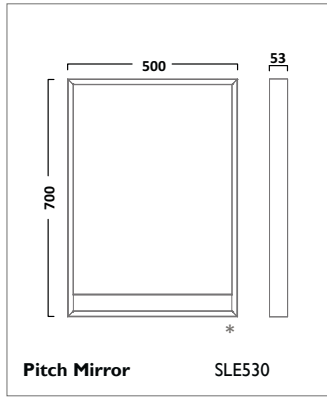

MIRRORS

* The position of the infrared sensor is indicated on each mirror with this symbol