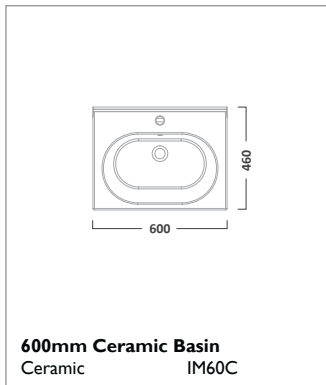

570mm Wall Mounted Unit
Gloss White Q600W
Graphite Q600G

570mm Freestanding Unit
Gloss White Q6FW
Graphite Q6FG

Back To Wall WC Unit
Gloss White Q6BTWW
Graphite Q6BTWG

IMPACT FURNITURE

600mm Ceramic Basin
Ceramic IM60C