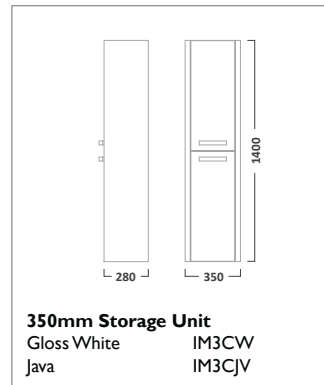

350mm Storage Unit
Gloss White IM3CW
Java IM3CJV