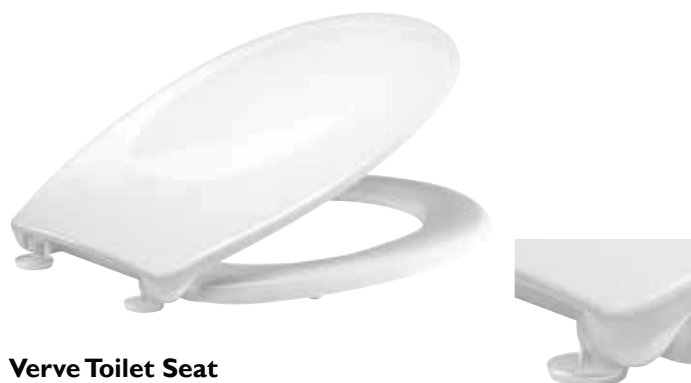

Gloss White MSM1W £19.00

- Manufactured from 15mm moulded wood
- Durable plastic fully adjustable hinges
- Designed to fit most toilet pans

Topaz Toilet Seat

Moulded Wood Toilet Seat - High Gloss White

Gloss White O701T £30.30

- Manufactured from 18mm moulded wood
- Unique non-loosening 5-point hinge fixing system with lifetime guarantee against corrosion
- Designed to fit most toilet pans

Verve Toilet Seat

Thermoset Toilet Seat with Swivel Hinges