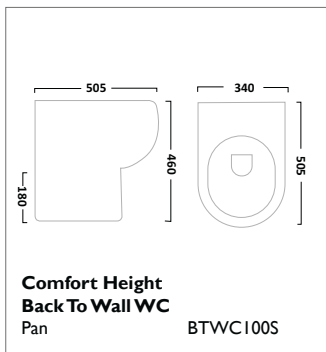

Back To Wall WC
Pan BTW850S

Soft Close Wood WC Seat
Gloss White TS850WSC

Soft Close Wood WC Seat
Solid Oak TS850NOSC

VITORIA SANITARYWARE

ION SANITARYWARE

Q60 SANITARYWARE

VIBE SANITARYWARE

460mm Ceramic Basin
1 Tap Hole SB745S