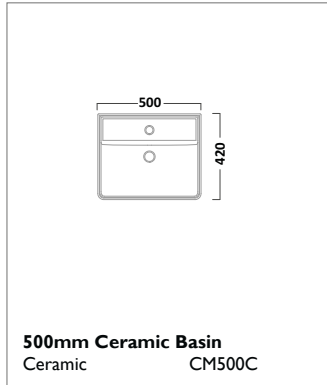

600mm Ceramic Basin
Ceramic CM600C