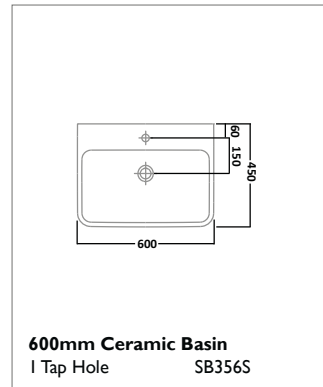

AGENDA SANITARYWARE

600mm Ceramic Basin
I Tap Hole SB356S

700mm Ceramic Basin
I Tap Hole SB357S

800mm Ceramic Basin
I Tap Hole SB358S

Pedestal
Ceramic PE350S

Semi Pedestal
Ceramic SMP305S

Close Coupled WC
Pan P350S
Cistern C350S