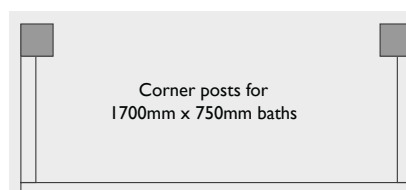

Bath Corner Post

50(w) x 500(h) x 50(d)mm

Linen White	LANCP.LW	£46.60
Pebble Grey	LANCP.PG	£46.60
Matt Dark Grey	LANCP.DGM	£46.60

A corner post enables panels to be adapted for use with 1800 x 800mm or 1700 x 750mm baths as shown: