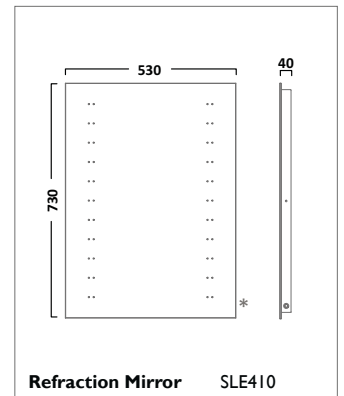

MIRRORS

* The position of the infrared sensor is indicated on each mirror with this symbol