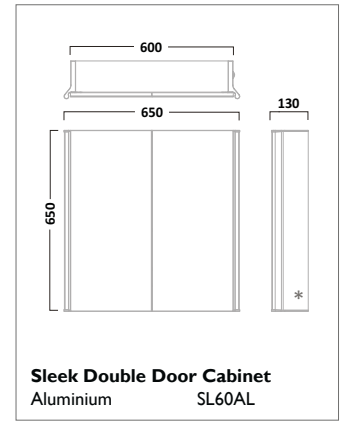

CABINETS

* The position of the infrared sensor is indicated on each cabinet with this symbol
For further technical information visit www.tavistock-bathrooms.co.uk