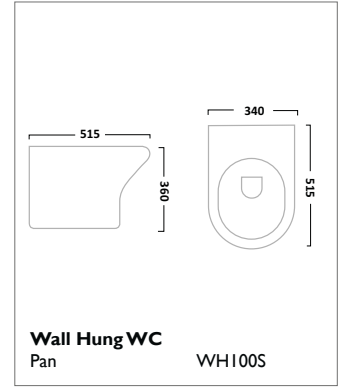

Wall Hung WC
Pan WH100S