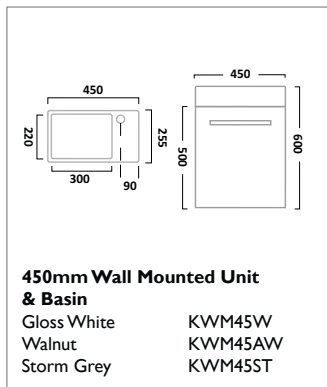

500mm Ceramic Basin
Ceramic CM500C

KOBE FURNITURE