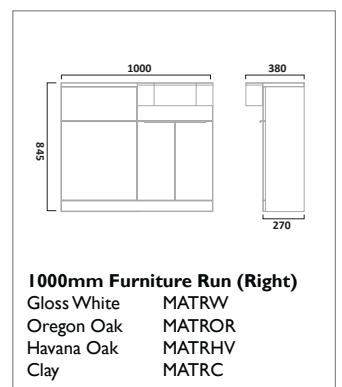

MATCH FURNITURE

1000mm Isocast Basin (Left)
Isocast MA1BL

1000mm Furniture Run (Left)
Gloss White MATLW
Oregon Oak MATLOR
Havana Oak MATLHV
Clay MATLCL

1000mm Isocast Basin (Right)
Isocast MA1BR

1000mm Furniture Run (Right)
Gloss White MATRW
Oregon Oak MATROR
Havana Oak MATRHV
Clay MATRC