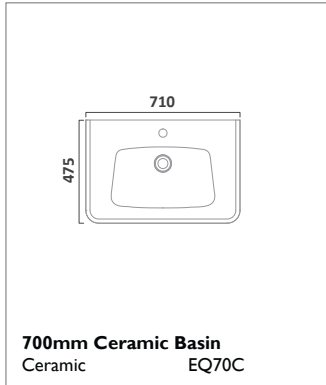

EQUATE FURNITURE

600mm Ceramic Basin
Ceramic EQ60C

600mm Wall Mounted Unit
Gloss White EQ600W
White/Grey Oak EQ600WA

600mm Freestanding Unit
Gloss White EQ6FW
White/Grey Oak EQ6FWA

330mm Storage Unit
Gloss White EQ3CW
White/Grey Oak EQ3CWA