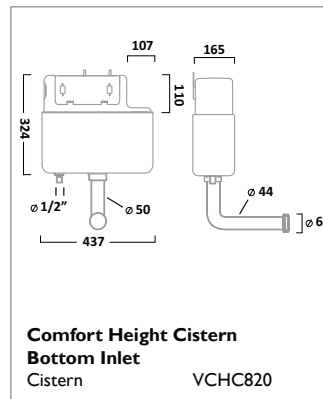

In-Wall Cistern
Cistern CIW620

Comfort Height Cistern
Bottom Inlet Cistern VCHC820