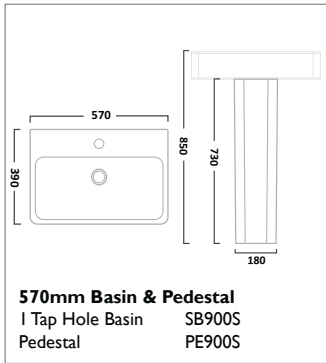

Back To Wall WC
Pan BTW850S

Soft Close Wood WC Seat
Gloss White TS850WSC

Soft Close Wood WC Seat
Solid Oak TS850NOSC

VITORIA SANITARYWARE

ION SANITARYWARE

Q60 SANITARYWARE

VIBE SANITARYWARE

460mm Ceramic Basin
1 Tap Hole SB745S