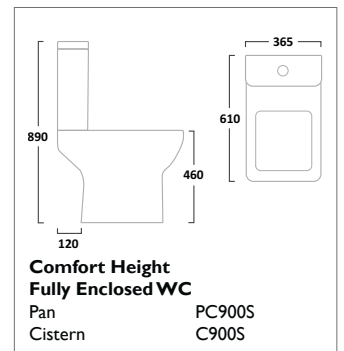

Back To Wall WC
Pan BTW850S

Soft Close Wood WC Seat
Gloss White TS850WSC

Soft Close Wood WC Seat
Solid Oak TS850NOSC

VITORIA SANITARYWARE

ION SANITARYWARE

Q60 SANITARYWARE

VIBE SANITARYWARE

460mm Ceramic Basin
1 Tap Hole SB745S