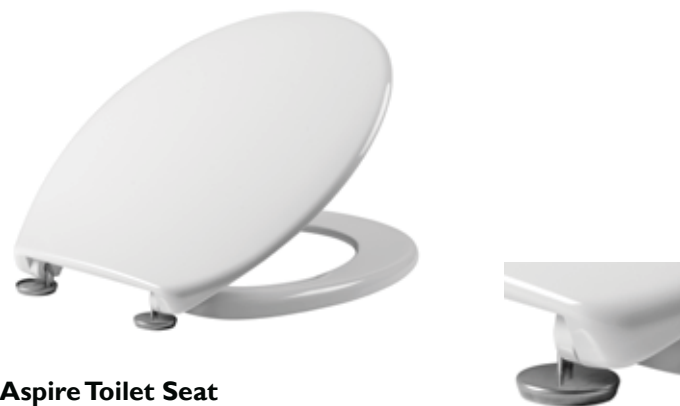

Aspire Toilet Seat

Thermoset Toilet Seat with Slim Profile

White   O801A   £41.40

- Highly durable thermoset material with built in UV protection
- Adjustable stainless steel hinge
- Corrosion free hinges
- Designed to fit most toilet pans
- Weight 2.4kg
- Lifetime guarantee against seat breakage