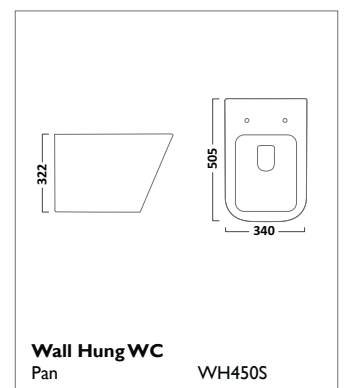

STRUCTURE SANITARYWARE