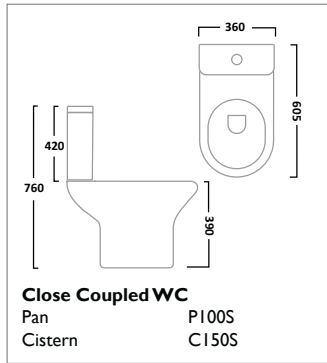

Back To Wall WC
Pan BTW850S

Soft Close Wood WC Seat
Gloss White TS850WSC

Soft Close Wood WC Seat
Solid Oak TS850NOSC

VITORIA SANITARYWARE

ION SANITARYWARE

Q60 SANITARYWARE

VIBE SANITARYWARE

460mm Ceramic Basin
1 Tap Hole SB745S