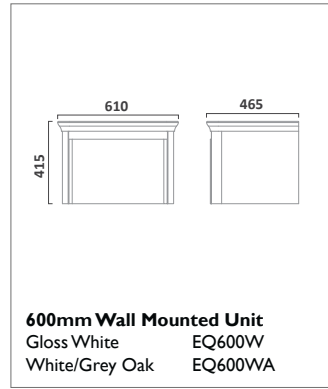

EQUATE FURNITURE

Q60 FURNITURE

IMPACT FURNITURE