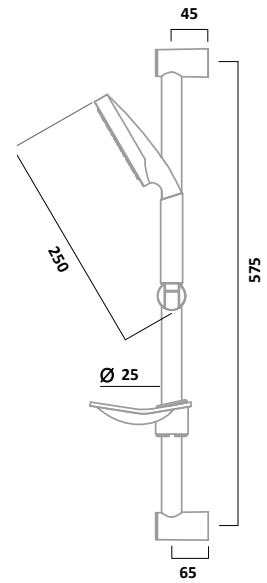

Thermostatic Bar Valve with Multi Function Shower Handset
 Chrome SQT0616

QUANTUM SHOWERS

INDEX SHOWERS

The shower hose is 1.5m long

Thermostatic Concealed Dual Function Shower Valve with Round Shower Head and Multi Function Handset
Chrome