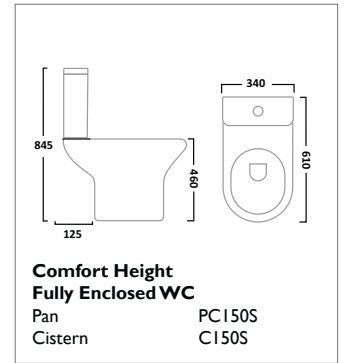

Back To Wall WC
Pan BTW850S

Soft Close Wood WC Seat
Gloss White TS850WSC

Soft Close Wood WC Seat
Solid Oak TS850NOSC

VITORIA SANITARYWARE

ION SANITARYWARE

Q60 SANITARYWARE

VIBE SANITARYWARE

460mm Ceramic Basin
1 Tap Hole SB745S