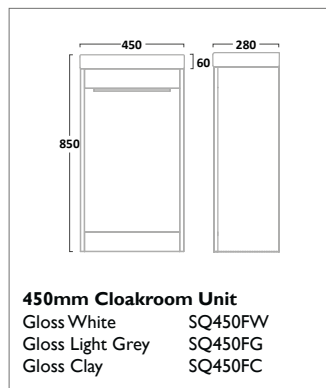

450mm Cloakroom Unit
Gloss White SQ450FW
Gloss Light Grey SQ450FG
Gloss Clay SQ450FC