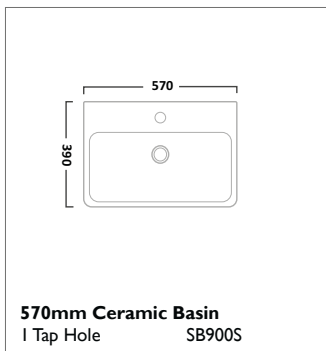

Back To Wall WC
Pan BTW850S

Soft Close Wood WC Seat
Gloss White TS850WSC

Soft Close Wood WC Seat
Solid Oak TS850NOSC

VITORIA SANITARYWARE

ION SANITARYWARE

Q60 SANITARYWARE

VIBE SANITARYWARE

460mm Ceramic Basin
1 Tap Hole SB745S