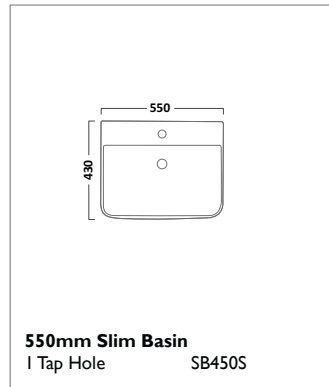

AGENDA SANITARYWARE

600mm Ceramic Basin
I Tap Hole SB356S

700mm Ceramic Basin
I Tap Hole SB357S

800mm Ceramic Basin
I Tap Hole SB358S

Pedestal
Ceramic PE350S

Semi Pedestal
Ceramic SMP305S

Close Coupled WC
Pan P350S
Cistern C350S