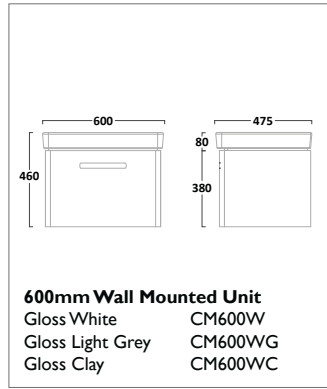

COMPASS FURNITURE

KOBE FURNITURE

MATCH FURNITURE