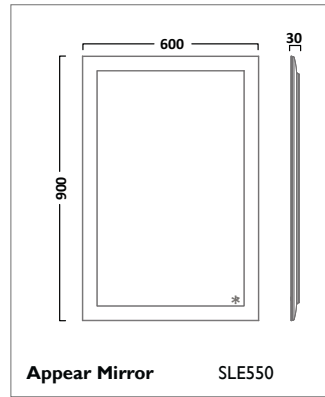

MIRRORS

* The position of the infrared sensor is indicated on each mirror with this symbol