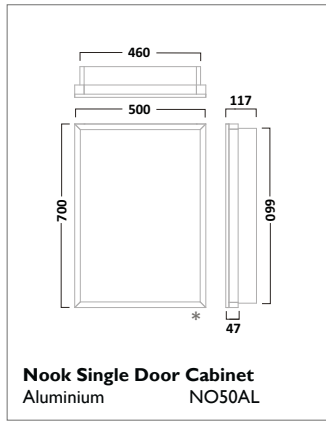

CABINETS

* The position of the infrared sensor is indicated on each cabinet with this symbol
For further technical information visit www.tavistock-bathrooms.co.uk