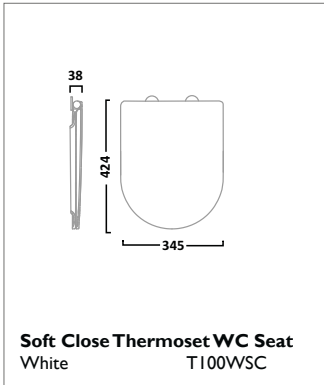

Comfort Height Close Coupled WC
Pan PC100S
Cistern C100S

Wrap Over WC Seat
White TS150S

Soft Close Thermostet WC Seat
White T100WSC