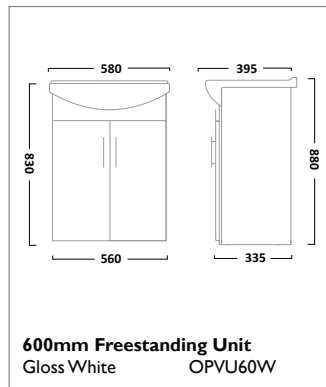

500mm Freestanding Unit
Gloss White OPVU50W

Back To Wall WC Unit
Gloss White OPBTW50W

600mm Freestanding Unit
Gloss White OPVU60W