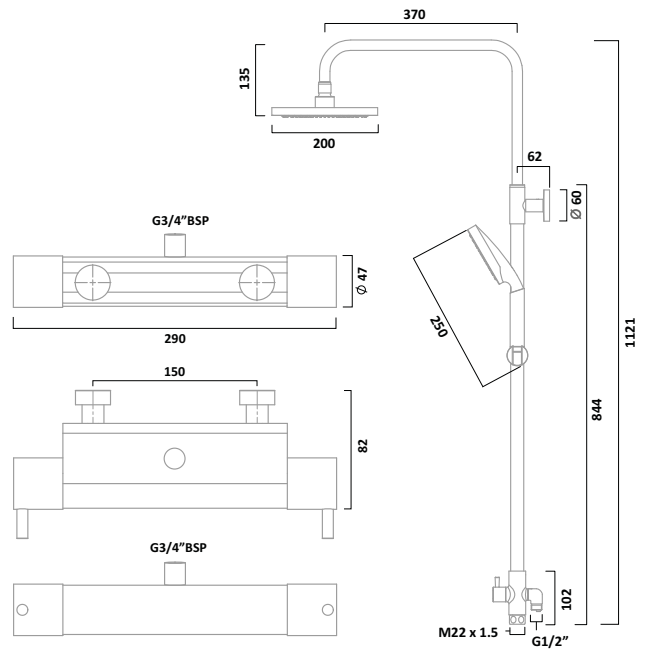

The minimum height adjustment of the rail is 900mm - maximum 1200mm
The shower hose is 1.5m long

Thermostatic Bar Valve with Round Shower Head and Multi Function Shower Handset
Chrome

SKN0706