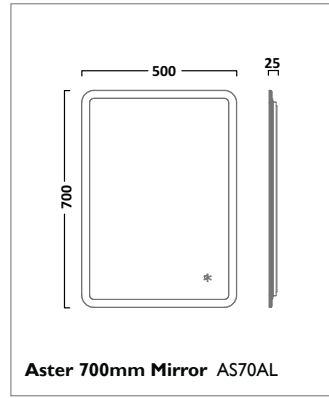

MIRRORS

* The position of the infrared sensor is indicated on each mirror with this symbol