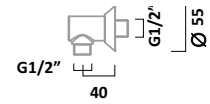

Thermostatic Bar Valve with Multi Function Shower Handset
 Chrome SQT0616

QUANTUM SHOWERS

INDEX SHOWERS

The shower hose is 1.5m long

Thermostatic Concealed Dual Function Shower Valve with Round Shower Head and Multi Function Handset
Chrome