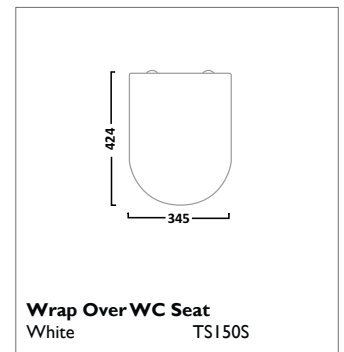

Back To Wall WC
Pan BTW850S

Soft Close Wood WC Seat
Gloss White TS850WSC

Soft Close Wood WC Seat
Solid Oak TS850NOSC

VITORIA SANITARYWARE

ION SANITARYWARE

Q60 SANITARYWARE

VIBE SANITARYWARE

460mm Ceramic Basin
1 Tap Hole SB745S