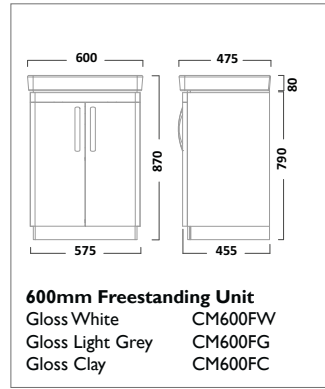

Storage Column
Gloss White CM350CW
Gloss Light Grey CM350CG
Gloss Clay CM350CC