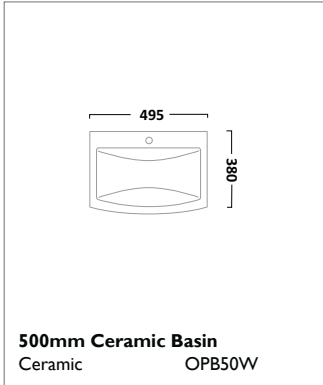

OPAL FURNITURE