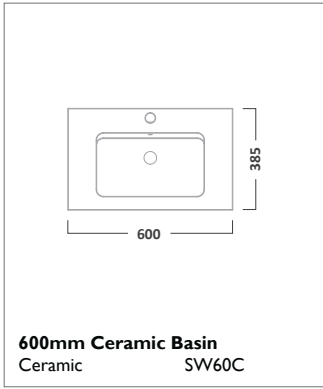

600mm Wall Mounted Unit
Gloss White SW600W
Montana Gloss SW600MG

SWIFT FURNITURE

600mm Ceramic Basin
Ceramic SW60C