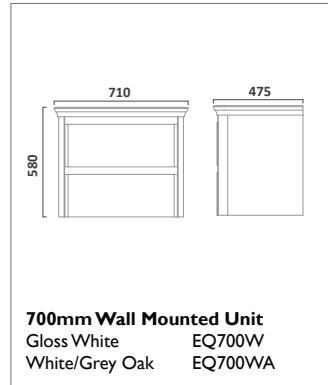

600mm Wall Mounted Unit
Gloss White EQ600W
White/Grey Oak EQ600WA

700mm Freestanding Unit
Gloss White EQ7FW
White/Grey Oak EQ7FWA

700mm Wall Mounted Unit
Gloss White EQ700W
White/Grey Oak EQ700WA