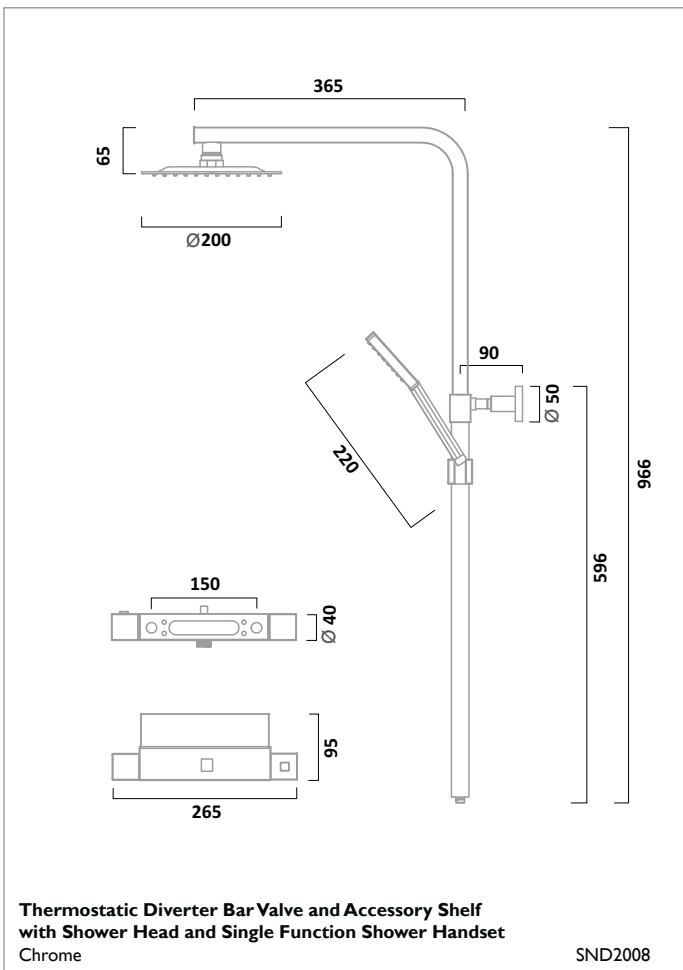

INDEX SHOWERS