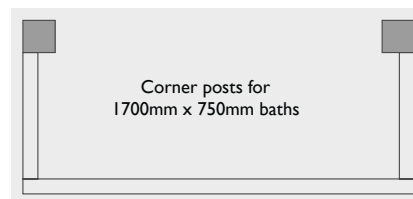

Ethos Bath Panel Collection

The contemporary pared down design of the Ethos panel will add the perfect finishing touch to your bathroom.

Manufactured from 12mm MDF, high quality real wood veneer or painted finish, sealed with a moisture resistant coating, supplied in 1700mm & 700mm lengths, white finish also available in 1800mm length. Bath panel height 515mm including 5mm lip