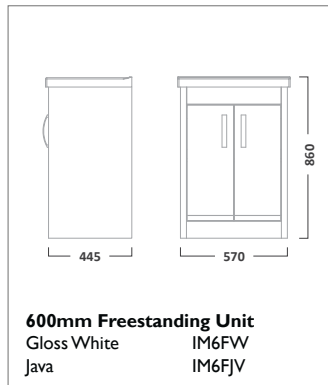

570mm Wall Mounted Unit
Gloss White Q600W
Graphite Q600G

570mm Freestanding Unit
Gloss White Q6FW
Graphite Q6FG

Back To Wall WC Unit
Gloss White Q6BTWW
Graphite Q6BTWG

IMPACT FURNITURE

600mm Ceramic Basin
Ceramic IM60C