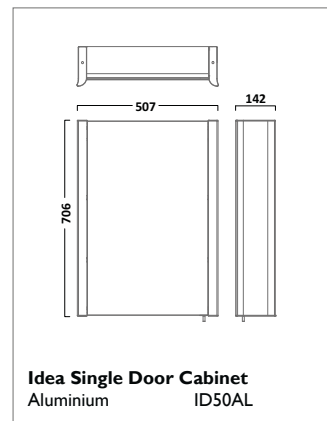

CABINETS

* The position of the infrared sensor is indicated on each cabinet with this symbol
For further technical information visit www.tavistock-bathrooms.co.uk