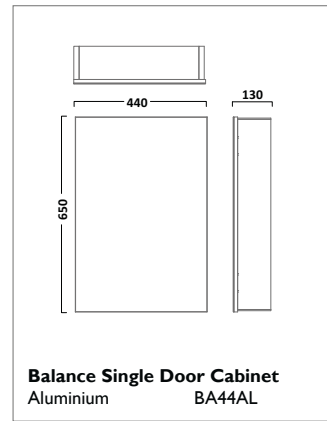

CABINETS

* The position of the infrared sensor is indicated on each cabinet with this symbol
For further technical information visit www.tavistock-bathrooms.co.uk