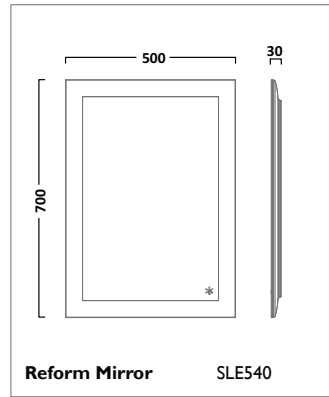

MIRRORS

* The position of the infrared sensor is indicated on each mirror with this symbol