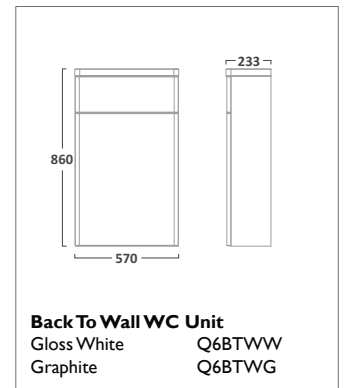

570mm Wall Mounted Unit
Gloss White Q600W
Graphite Q600G

570mm Freestanding Unit
Gloss White Q6FW
Graphite Q6FG

Back To Wall WC Unit
Gloss White Q6BTWW
Graphite Q6BTWG

IMPACT FURNITURE

600mm Ceramic Basin
Ceramic IM60C