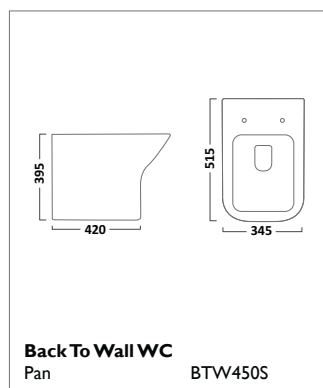

STRUCTURE SANITARYWARE