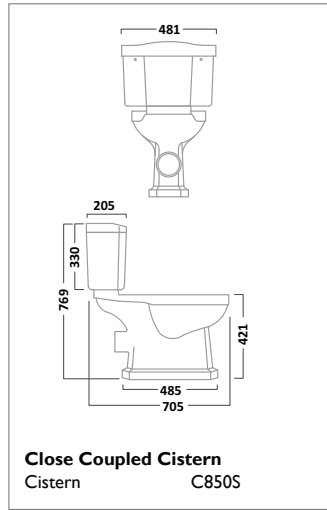

Back To Wall WC
Pan BTW850S

Soft Close Wood WC Seat
Gloss White TS850WSC

Soft Close Wood WC Seat
Solid Oak TS850NOSC

VITORIA SANITARYWARE

ION SANITARYWARE

Q60 SANITARYWARE

VIBE SANITARYWARE

460mm Ceramic Basin
1 Tap Hole SB745S