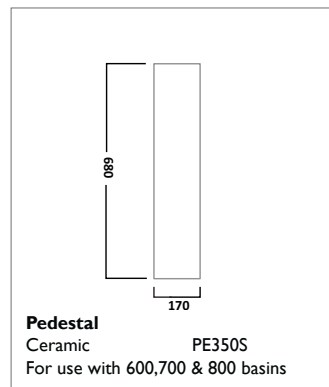

Back To Wall WC Unit
Gloss White OPBTW50W

SEQUENCE FURNITURE

450mm Ceramic Basin
Ceramic SQ450BC

450mm Cloakroom Unit
Gloss White SQ450FW
Gloss Light Grey SQ450FG
Gloss Clay SQ450FC

ORBIT SANITARYWARE

STRUCTURE SANITARYWARE