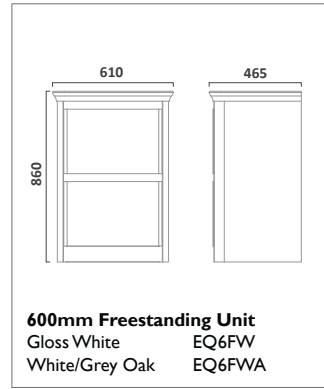

330mm Storage Unit
Gloss White EQ3CW
White/Grey Oak EQ3CWA