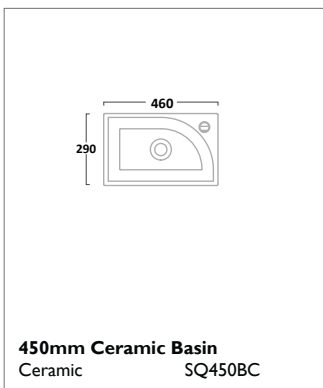

450mm Cloakroom Unit
Gloss White SQ450FW
Gloss Light Grey SQ450FG
Gloss Clay SQ450FC

SEQUENCE FURNITURE

450mm Ceramic Basin
Ceramic SQ450BC