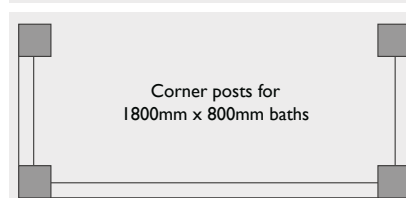

Bath Corner Post

50(w) x 500(h) x 50(d)mm

Linen White	LANCP.LW	£46.60
Pebble Grey	LANCP.PG	£46.60
Matt Dark Grey	LANCP.DGM	£46.60

A corner post enables panels to be adapted for use with 1800 x 800mm or 1700 x 750mm baths as shown: