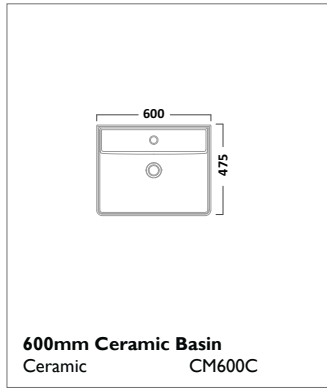

COMPASS FURNITURE