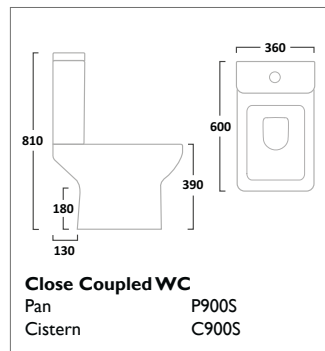

Back To Wall WC
Pan BTW850S

Soft Close Wood WC Seat
Gloss White TS850WSC

Soft Close Wood WC Seat
Solid Oak TS850NOSC

VITORIA SANITARYWARE

ION SANITARYWARE

Q60 SANITARYWARE

VIBE SANITARYWARE

460mm Ceramic Basin
1 Tap Hole SB745S