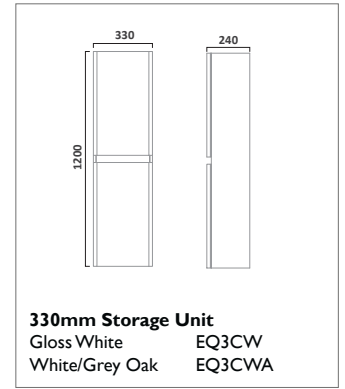

EQUATE FURNITURE

600mm Ceramic Basin
Ceramic EQ60C

600mm Wall Mounted Unit
Gloss White EQ600W
White/Grey Oak EQ600WA

600mm Freestanding Unit
Gloss White EQ6FW
White/Grey Oak EQ6FWA

330mm Storage Unit
Gloss White EQ3CW
White/Grey Oak EQ3CWA