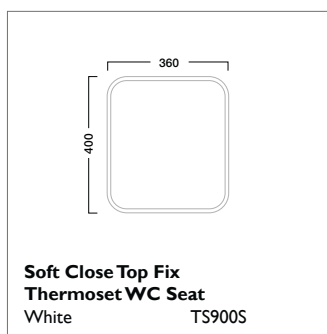

Back To Wall WC
Pan BTW850S

Soft Close Wood WC Seat
Gloss White TS850WSC

Soft Close Wood WC Seat
Solid Oak TS850NOSC

VITORIA SANITARYWARE

ION SANITARYWARE

Q60 SANITARYWARE

VIBE SANITARYWARE

460mm Ceramic Basin
1 Tap Hole SB745S