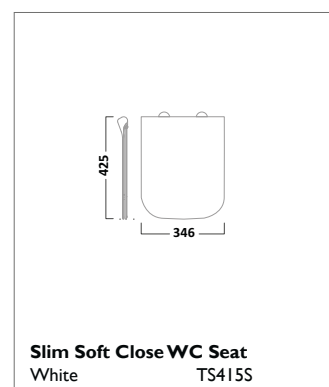

AGENDA SANITARYWARE

600mm Ceramic Basin
I Tap Hole SB356S

700mm Ceramic Basin
I Tap Hole SB357S

800mm Ceramic Basin
I Tap Hole SB358S

Pedestal
Ceramic PE350S

Semi Pedestal
Ceramic SMP305S

Close Coupled WC
Pan P350S
Cistern C350S