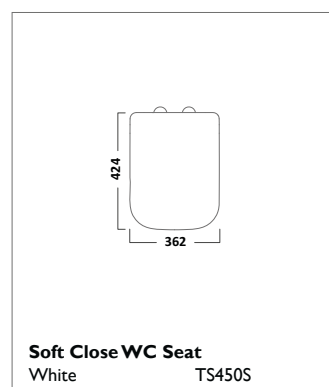

STRUCTURE SANITARYWARE