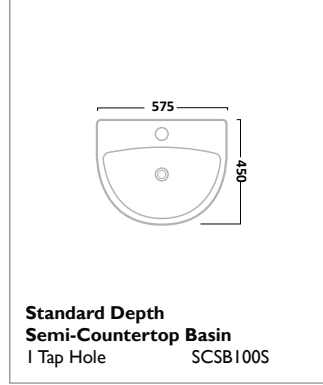

Back To Wall WC
Pan BTW100S

Standard Depth Semi-Countertop Basin
1 Tap Hole SCSB100S