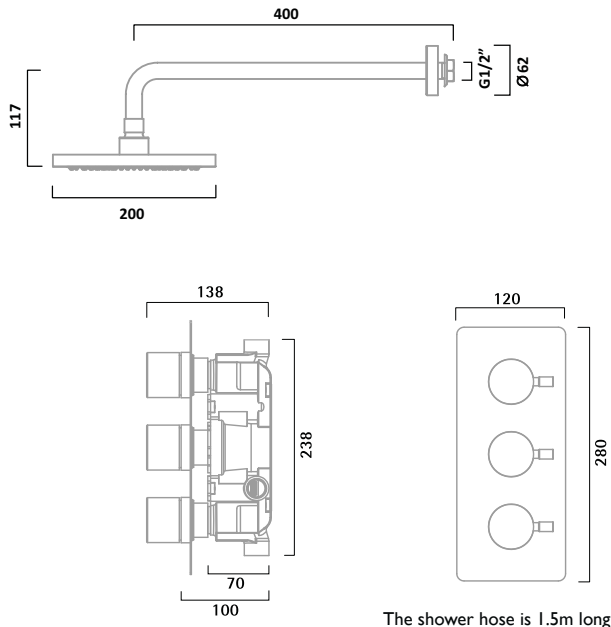

Thermostatic Bar Valve with Multi Function Shower Handset
 Chrome SQT0616

QUANTUM SHOWERS

INDEX SHOWERS

The shower hose is 1.5m long

Thermostatic Concealed Dual Function Shower Valve with Round Shower Head and Multi Function Handset
Chrome