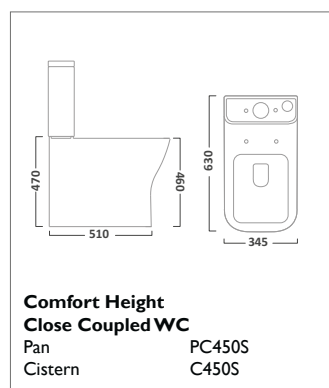

STRUCTURE SANITARYWARE