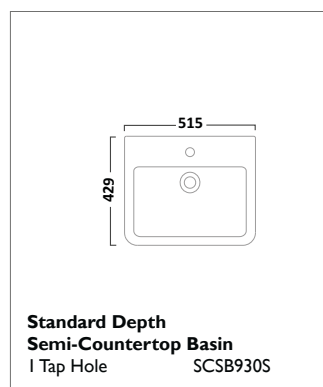

AGENDA SANITARYWARE

600mm Ceramic Basin
I Tap Hole SB356S

700mm Ceramic Basin
I Tap Hole SB357S

800mm Ceramic Basin
I Tap Hole SB358S

Pedestal
Ceramic PE350S

Semi Pedestal
Ceramic SMP305S

Close Coupled WC
Pan P350S
Cistern C350S