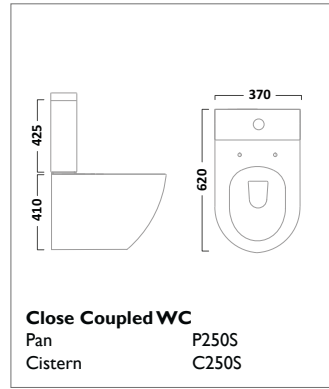

ORBIT SANITARYWARE