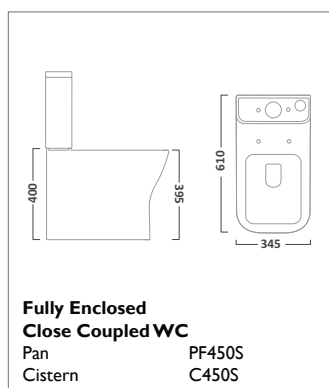

STRUCTURE SANITARYWARE