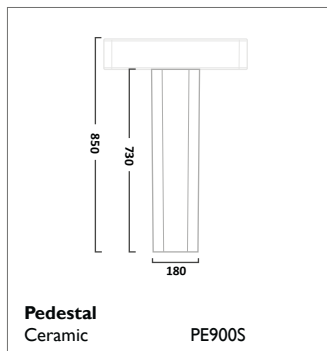

Back To Wall WC
Pan BTW850S

Soft Close Wood WC Seat
Gloss White TS850WSC

Soft Close Wood WC Seat
Solid Oak TS850NOSC

VITORIA SANITARYWARE

ION SANITARYWARE

Q60 SANITARYWARE

VIBE SANITARYWARE

460mm Ceramic Basin
1 Tap Hole SB745S