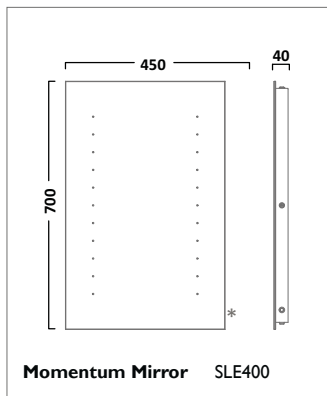

MIRRORS

* The position of the infrared sensor is indicated on each mirror with this symbol