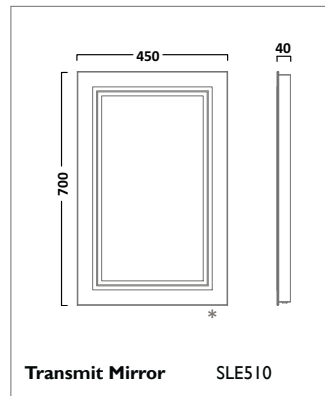

MIRRORS

* The position of the infrared sensor is indicated on each mirror with this symbol