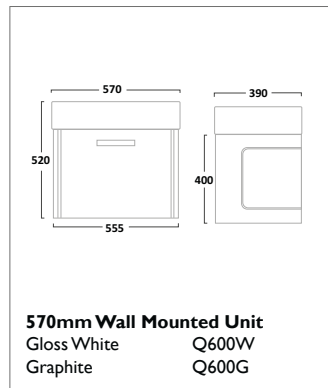

570mm Wall Mounted Unit
Gloss White Q600W
Graphite Q600G

570mm Freestanding Unit
Gloss White Q6FW
Graphite Q6FG

Back To Wall WC Unit
Gloss White Q6BTWW
Graphite Q6BTWG

IMPACT FURNITURE

600mm Ceramic Basin
Ceramic IM60C