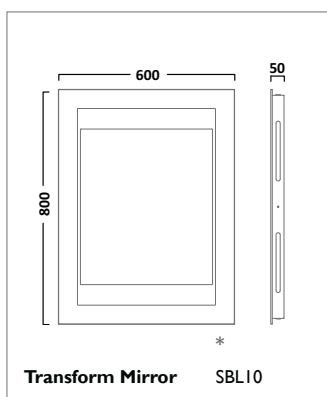

MIRRORS

* The position of the infrared sensor is indicated on each mirror with this symbol