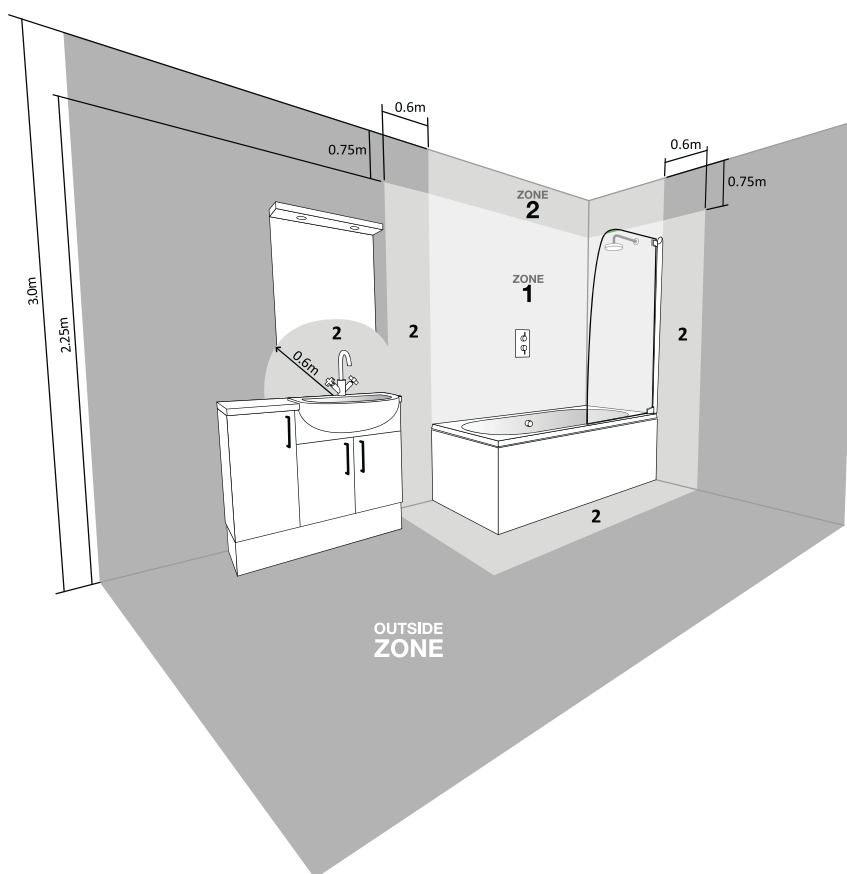

Mirrors Technical Information

All mirrors featuring infrared technology must be mounted a minimum of 150mm from an adjacent wall or obstruction to ensure correct function of the infrared sensor. Tavistock illuminated mirrors have been designed and independently tested for compliance to electrical equipment (safety) regulations.

All electrical connections should be made according to the latest national wiring regulations. Illuminated mirrors are suitable for installation in the bathroom within outside zones unless stated. Mirrors which are IP44 water resistance rated are suitable for use in zones 2 and outside zones in the bathroom. Illuminated mirrors are not suitable for installation in saunas, steam rooms, shower cubicles or above a bath tub. Products are only suitable for permanent installation. Installation by a suitably qualified electrician is required.

Cabinets - Electrics

Our illuminated cabinets have been designed and independently tested for compliance to electrical equipment (safety) regulations. Idea cabinets are only suitable for use outside zones 1 & 2 according to the latest IEE regulations. All Idea cabinets are class I insulated and require an earth connection.

Infrared Sensor

All mirrors or cabinets featuring infrared technology must be mounted a minimum of 150mm from an adjacent wall or obstruction to ensure correct function of the infrared sensor.

ZONE 1

Electrical fittings in this zone require separated extra low voltage and a minimum rating of IP44 (splash proof).

ZONE 2

Electrical fittings in this zone require a minimum rating of IP44 (splash-proof).