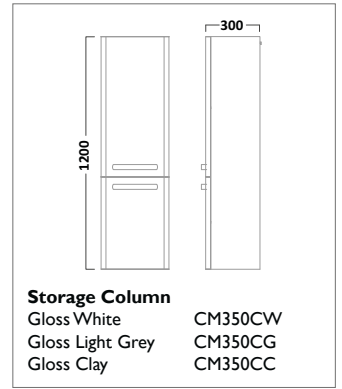

Storage Column
Gloss White CM350CW
Gloss Light Grey CM350CG
Gloss Clay CM350CC