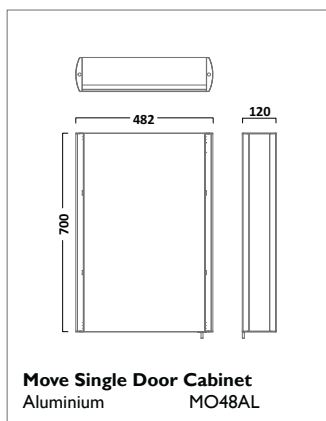

CABINETS

* The position of the infrared sensor is indicated on each cabinet with this symbol
For further technical information visit www.tavistock-bathrooms.co.uk