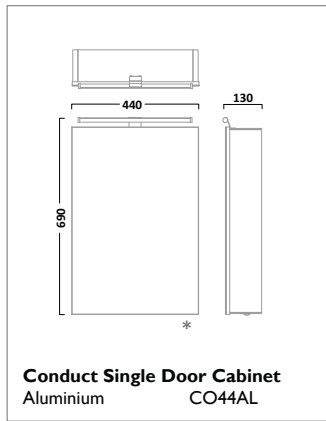

CABINETS

* The position of the infrared sensor is indicated on each cabinet with this symbol
For further technical information visit www.tavistock-bathrooms.co.uk