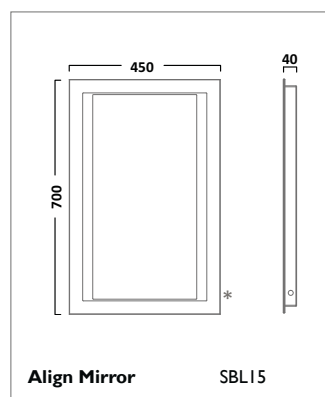

MIRRORS

* The position of the infrared sensor is indicated on each mirror with this symbol