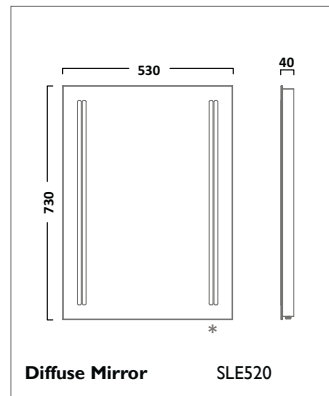

MIRRORS

* The position of the infrared sensor is indicated on each mirror with this symbol