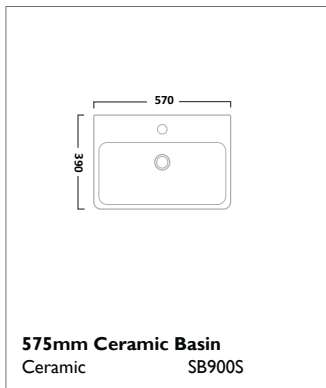

570mm Wall Mounted Unit
Gloss White Q600W
Graphite Q600G

Q60 FURNITURE

575mm Ceramic Basin
Ceramic SB900S