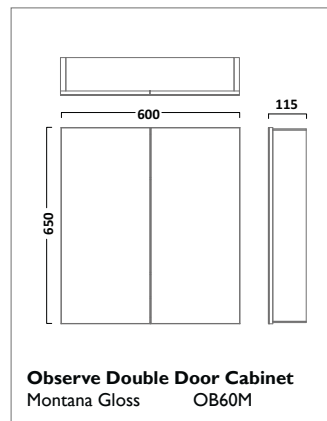

CABINETS

* The position of the infrared sensor is indicated on each cabinet with this symbol
For further technical information visit www.tavistock-bathrooms.co.uk