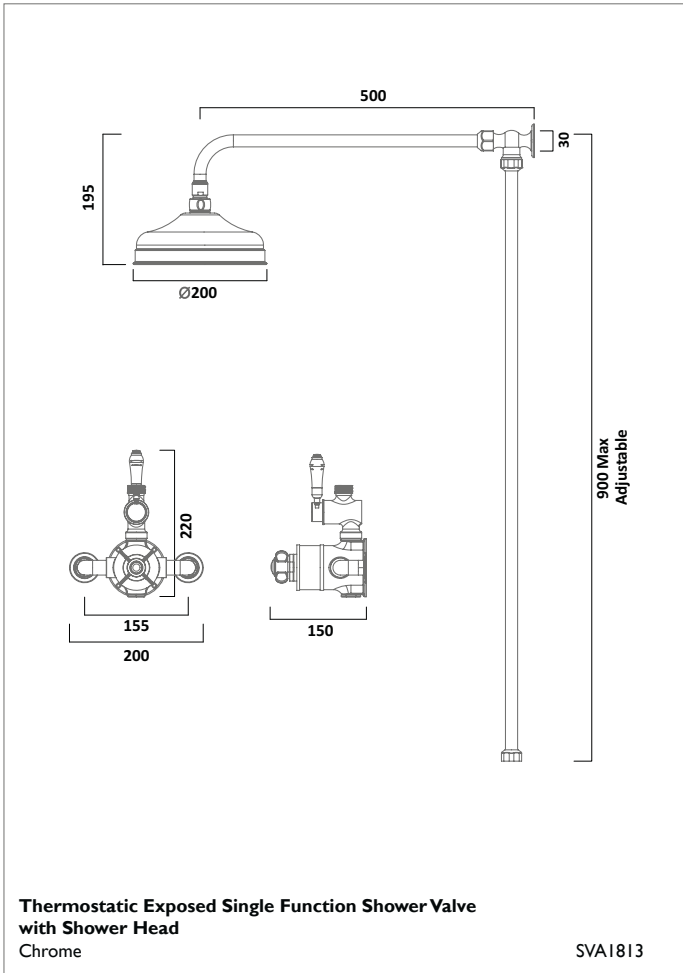

SIREN TAPS

INDEX TAPS

KINETIC TAPS

CRUZ TAPS

CHELTENHAM TAPS

VARSITY TAPS

VARSITY SHOWERS

The length of the shower arm can be shortened.