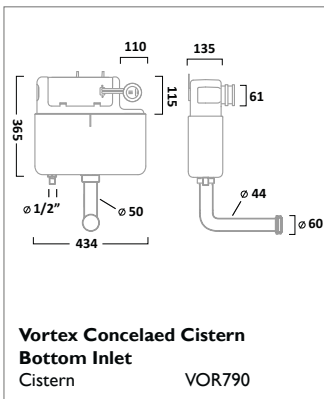

Wall Hung WC
Pan WH100S

Soft Close Thermostet WC Seat
White T100WSC

Wrap Over WC Seat
White TS150S

Standard Depth Semi-Countertop Basin
1 Tap Hole SCSB100S

CISTERNS

Vortex Concealed Cistern
Bottom Inlet Cistern VOR790