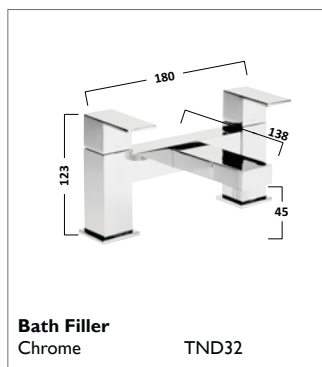

STRIKE TAPS

LIFT TAPS

BLAZE TAPS

SIREN TAPS

INDEX TAPS