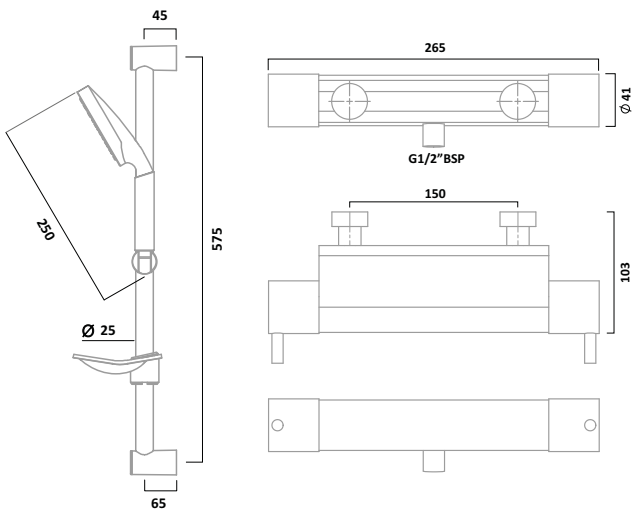

The shower hose is 1.5m long

Thermostatic Bar Valve with Multi Function Shower Handset
Chrome

SKN0601